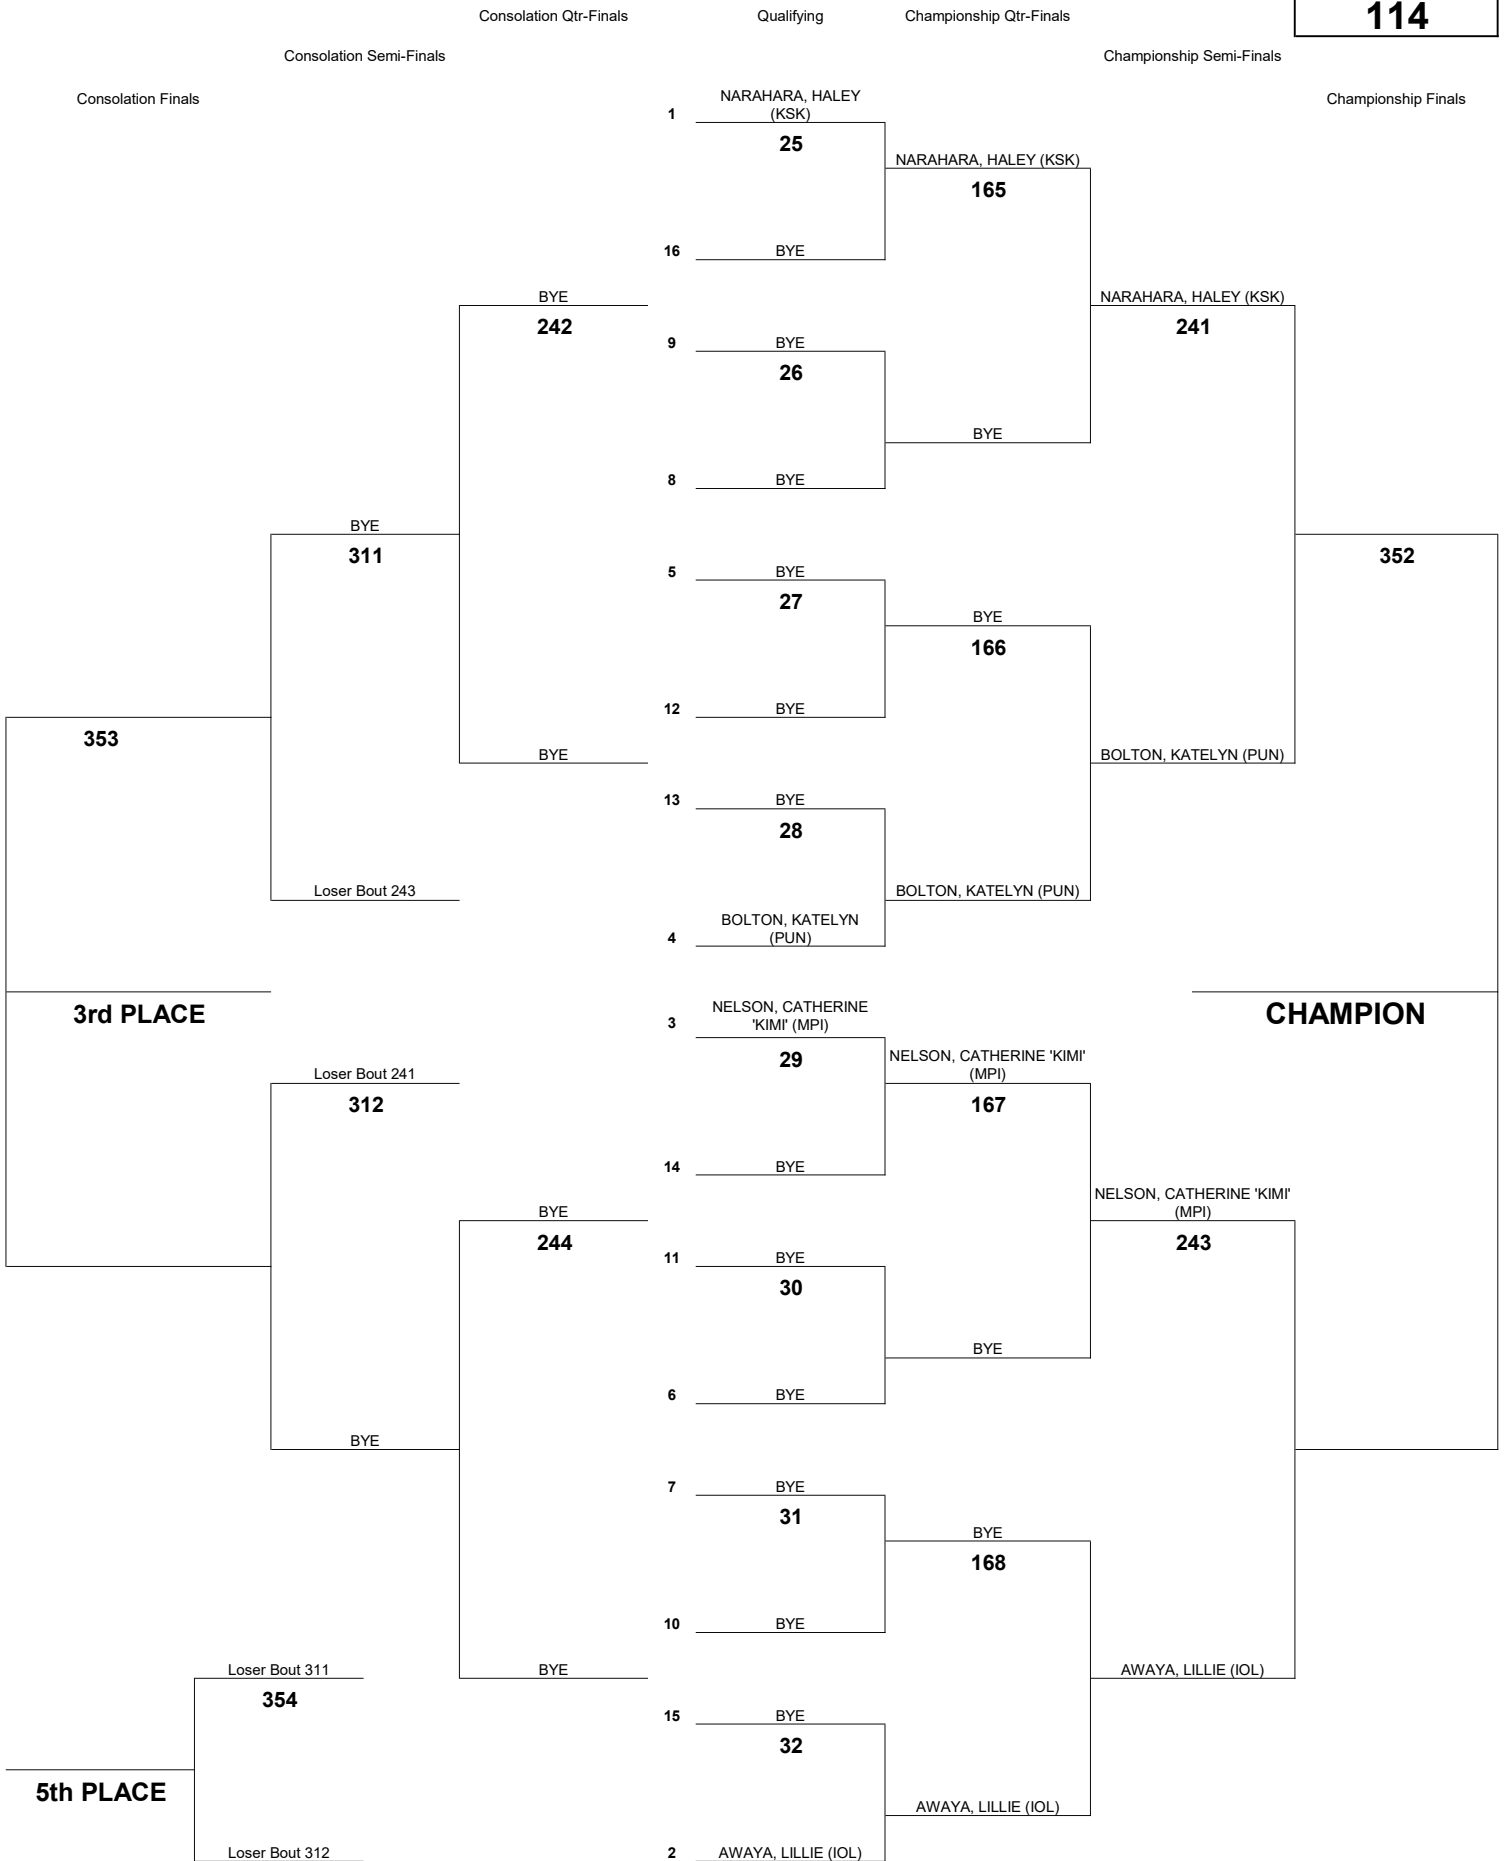

INTERSCHOLASTIC LEAGUE OF HONOLULU 2020 GIRLS VARSITY CHAMPIONSHIP TOURNAMENT

WEIGHT CLASS
114