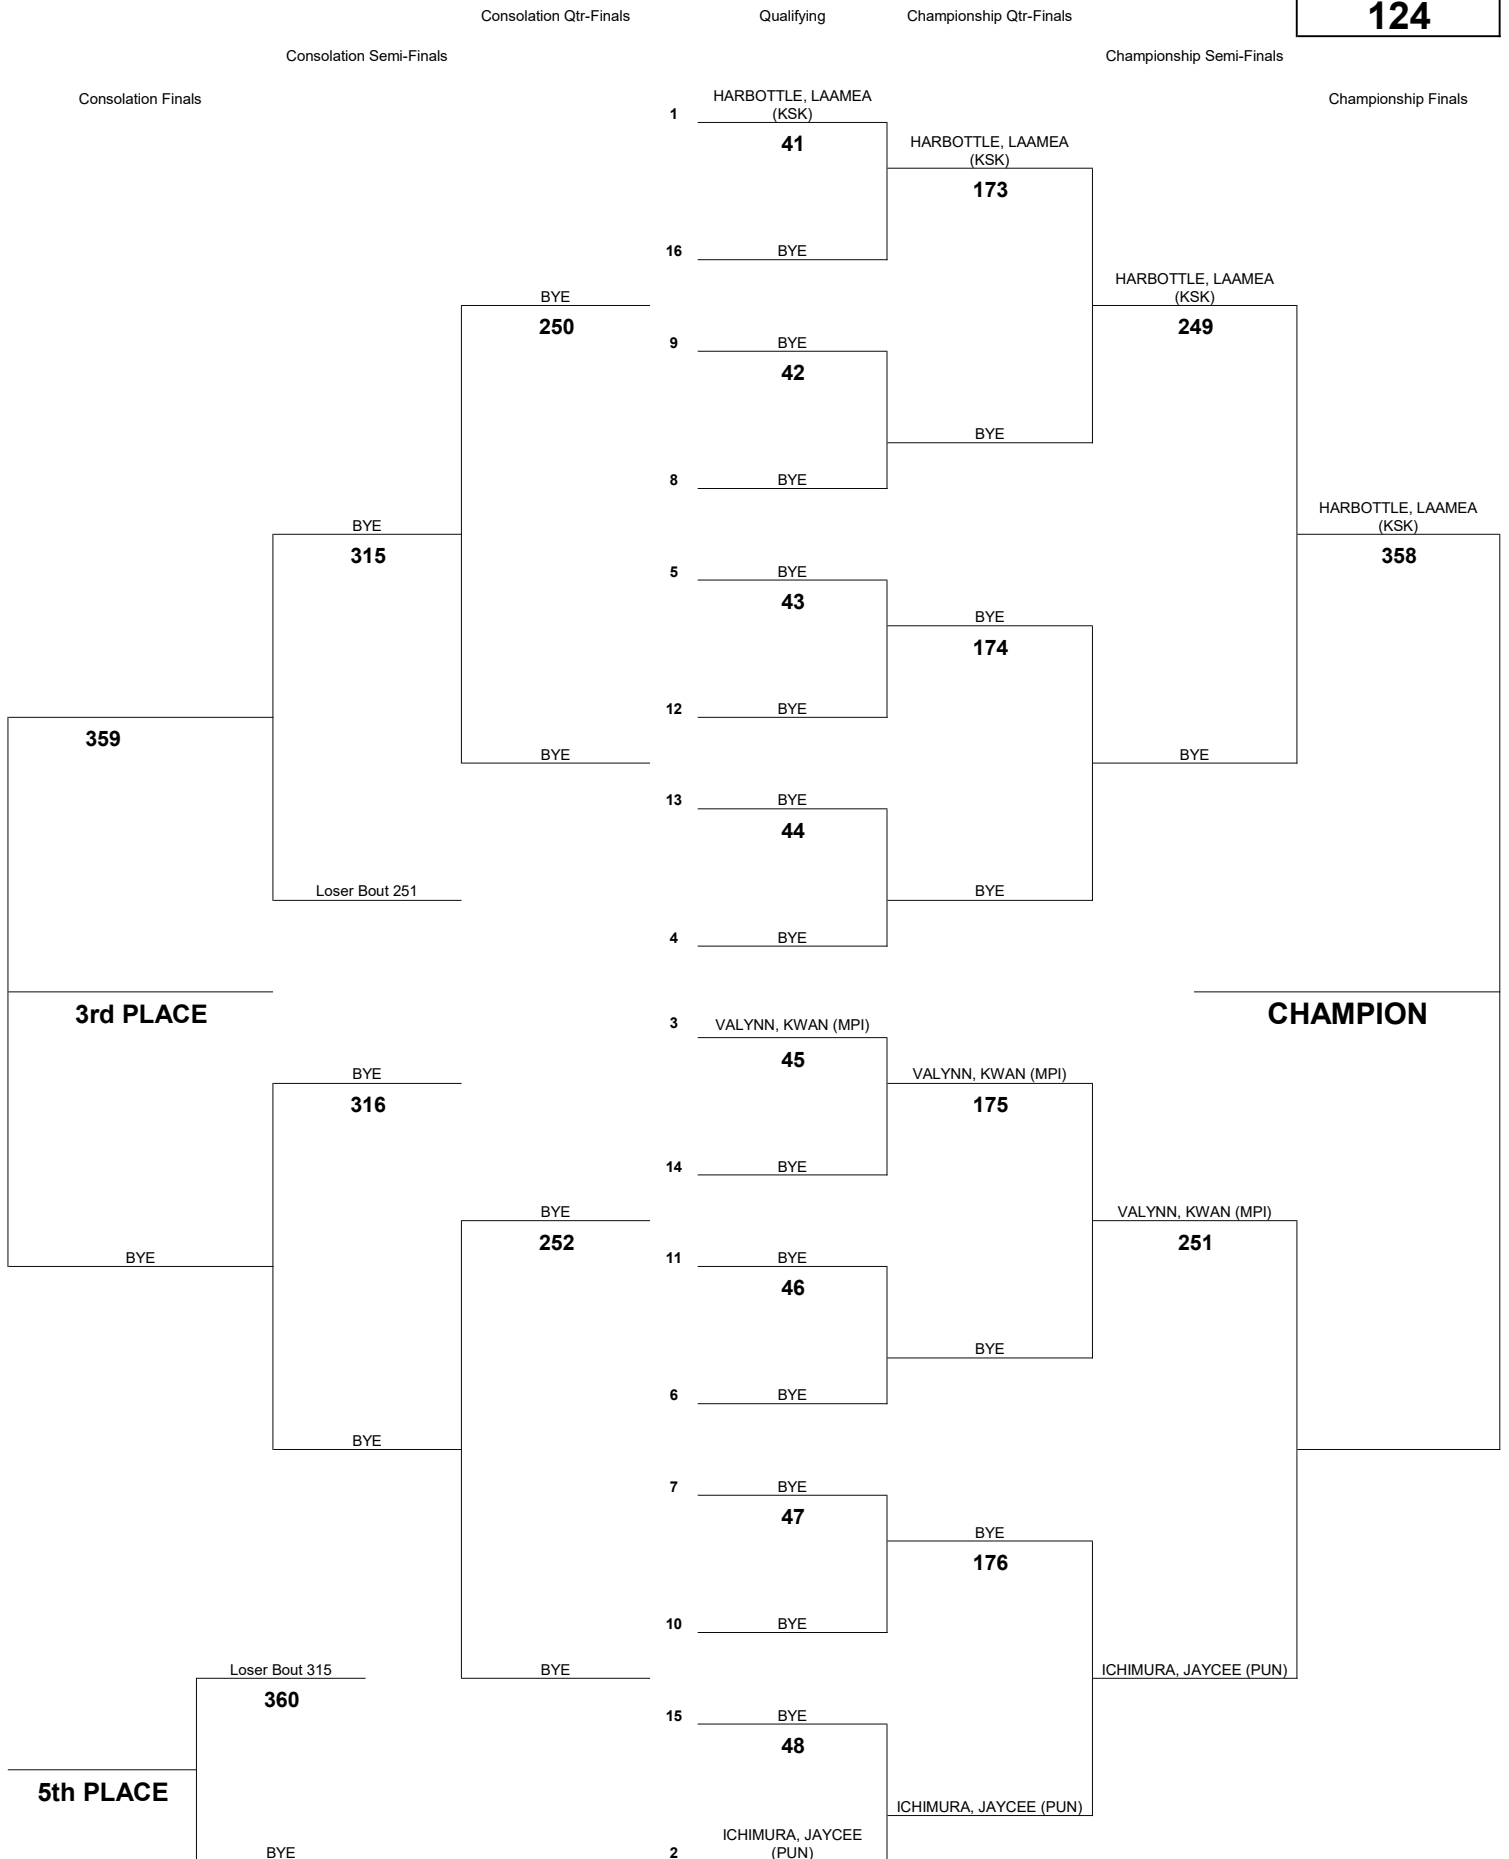

INTERSCHOLASTIC LEAGUE OF HONOLULU 2020 GIRLS VARSITY CHAMPIONSHIP TOURNAMENT

WEIGHT CLASS
124