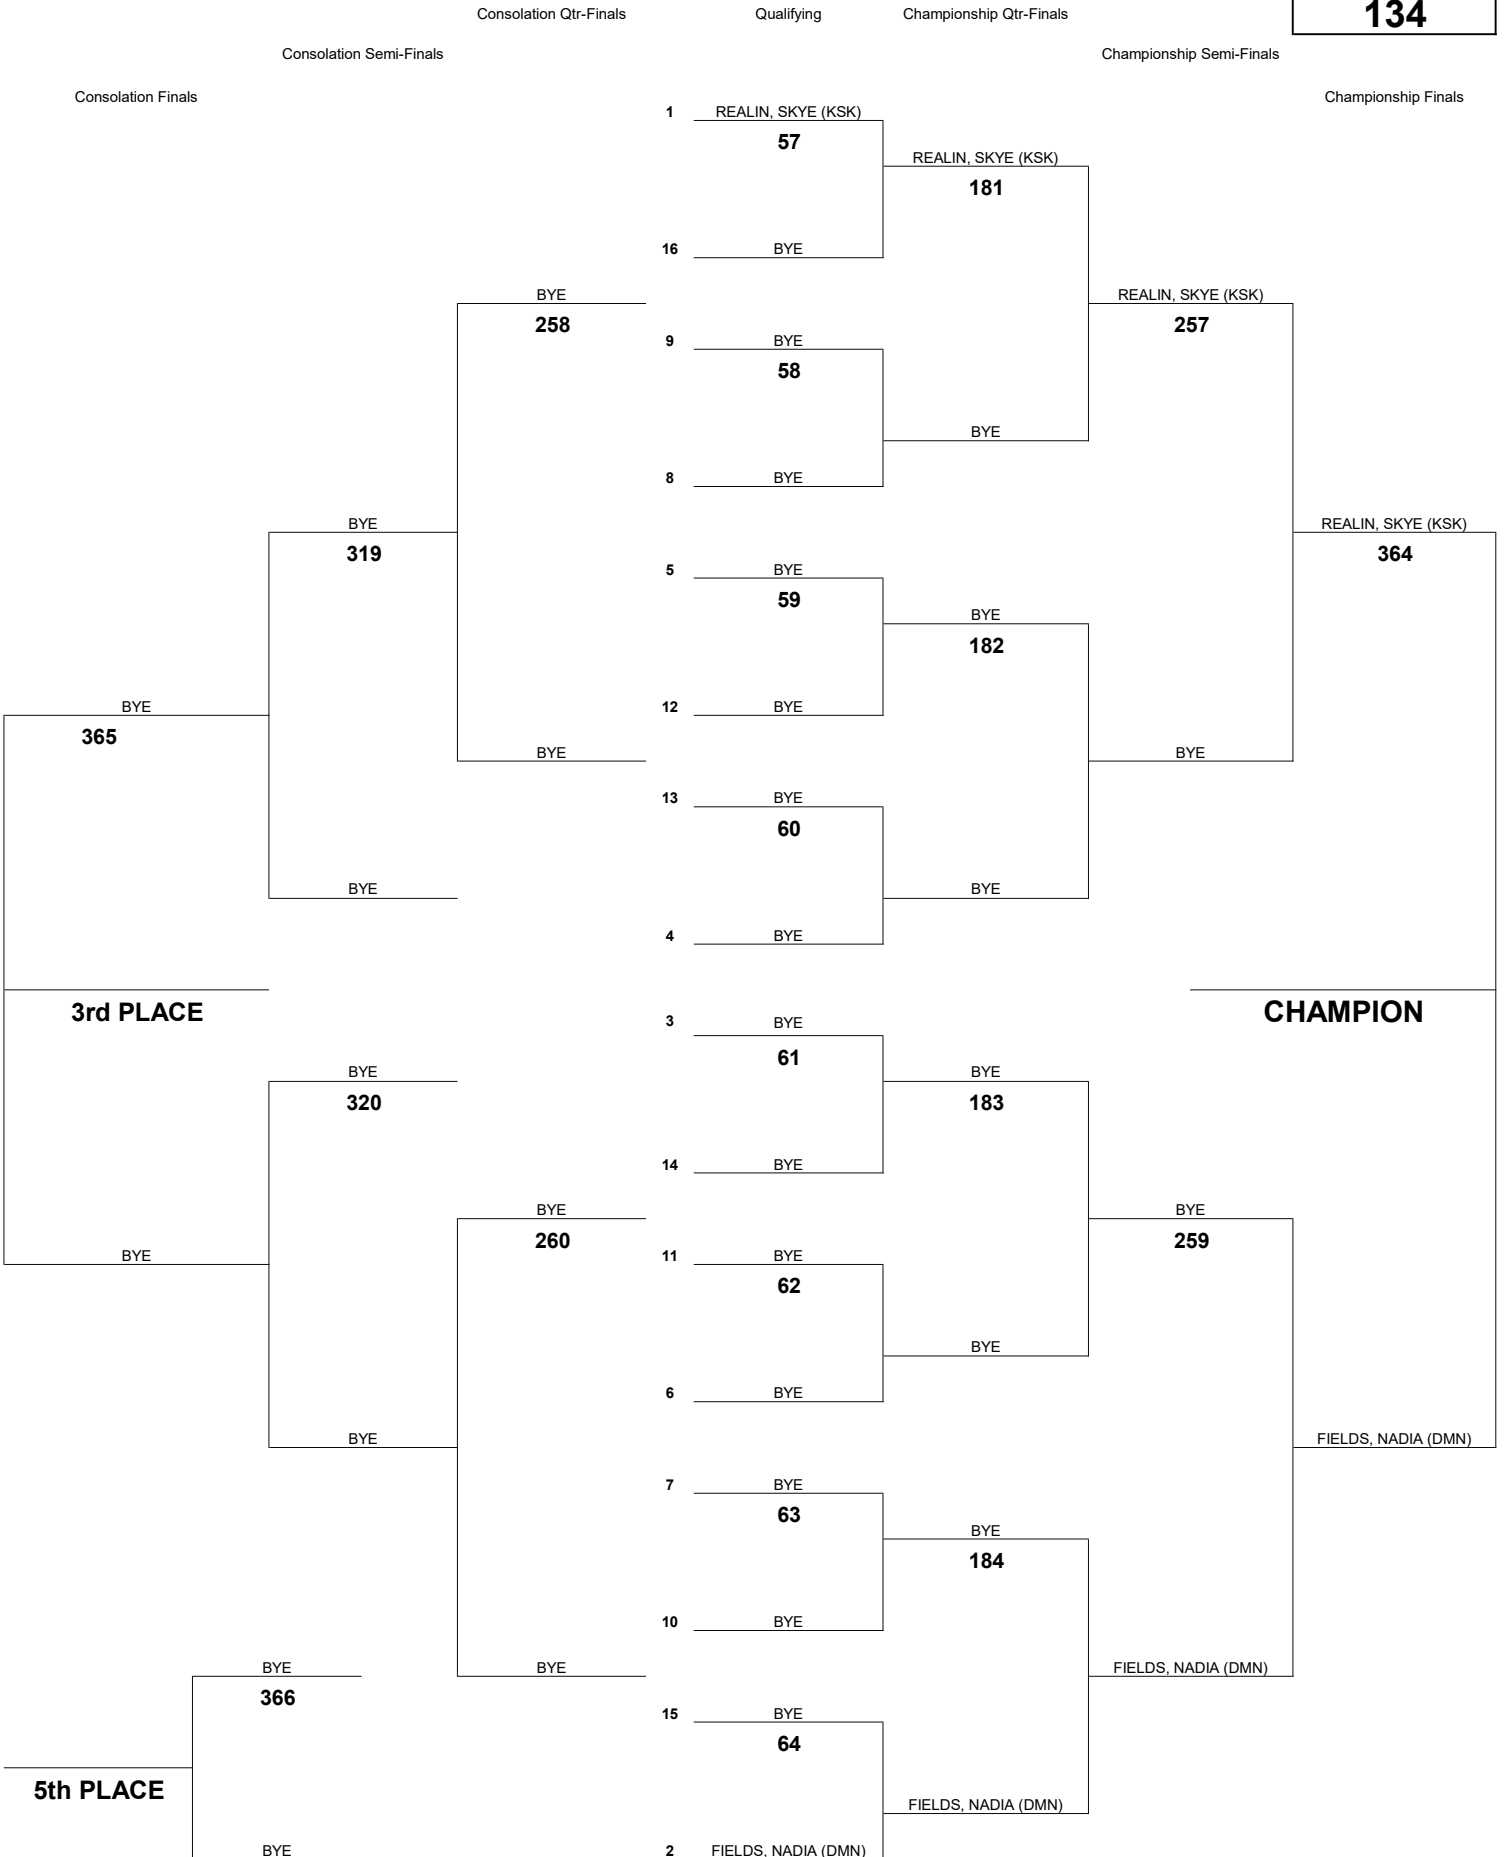

INTERSCHOLASTIC LEAGUE OF HONOLULU 2020 GIRLS VARSITY CHAMPIONSHIP TOURNAMENT

WEIGHT CLASS

134