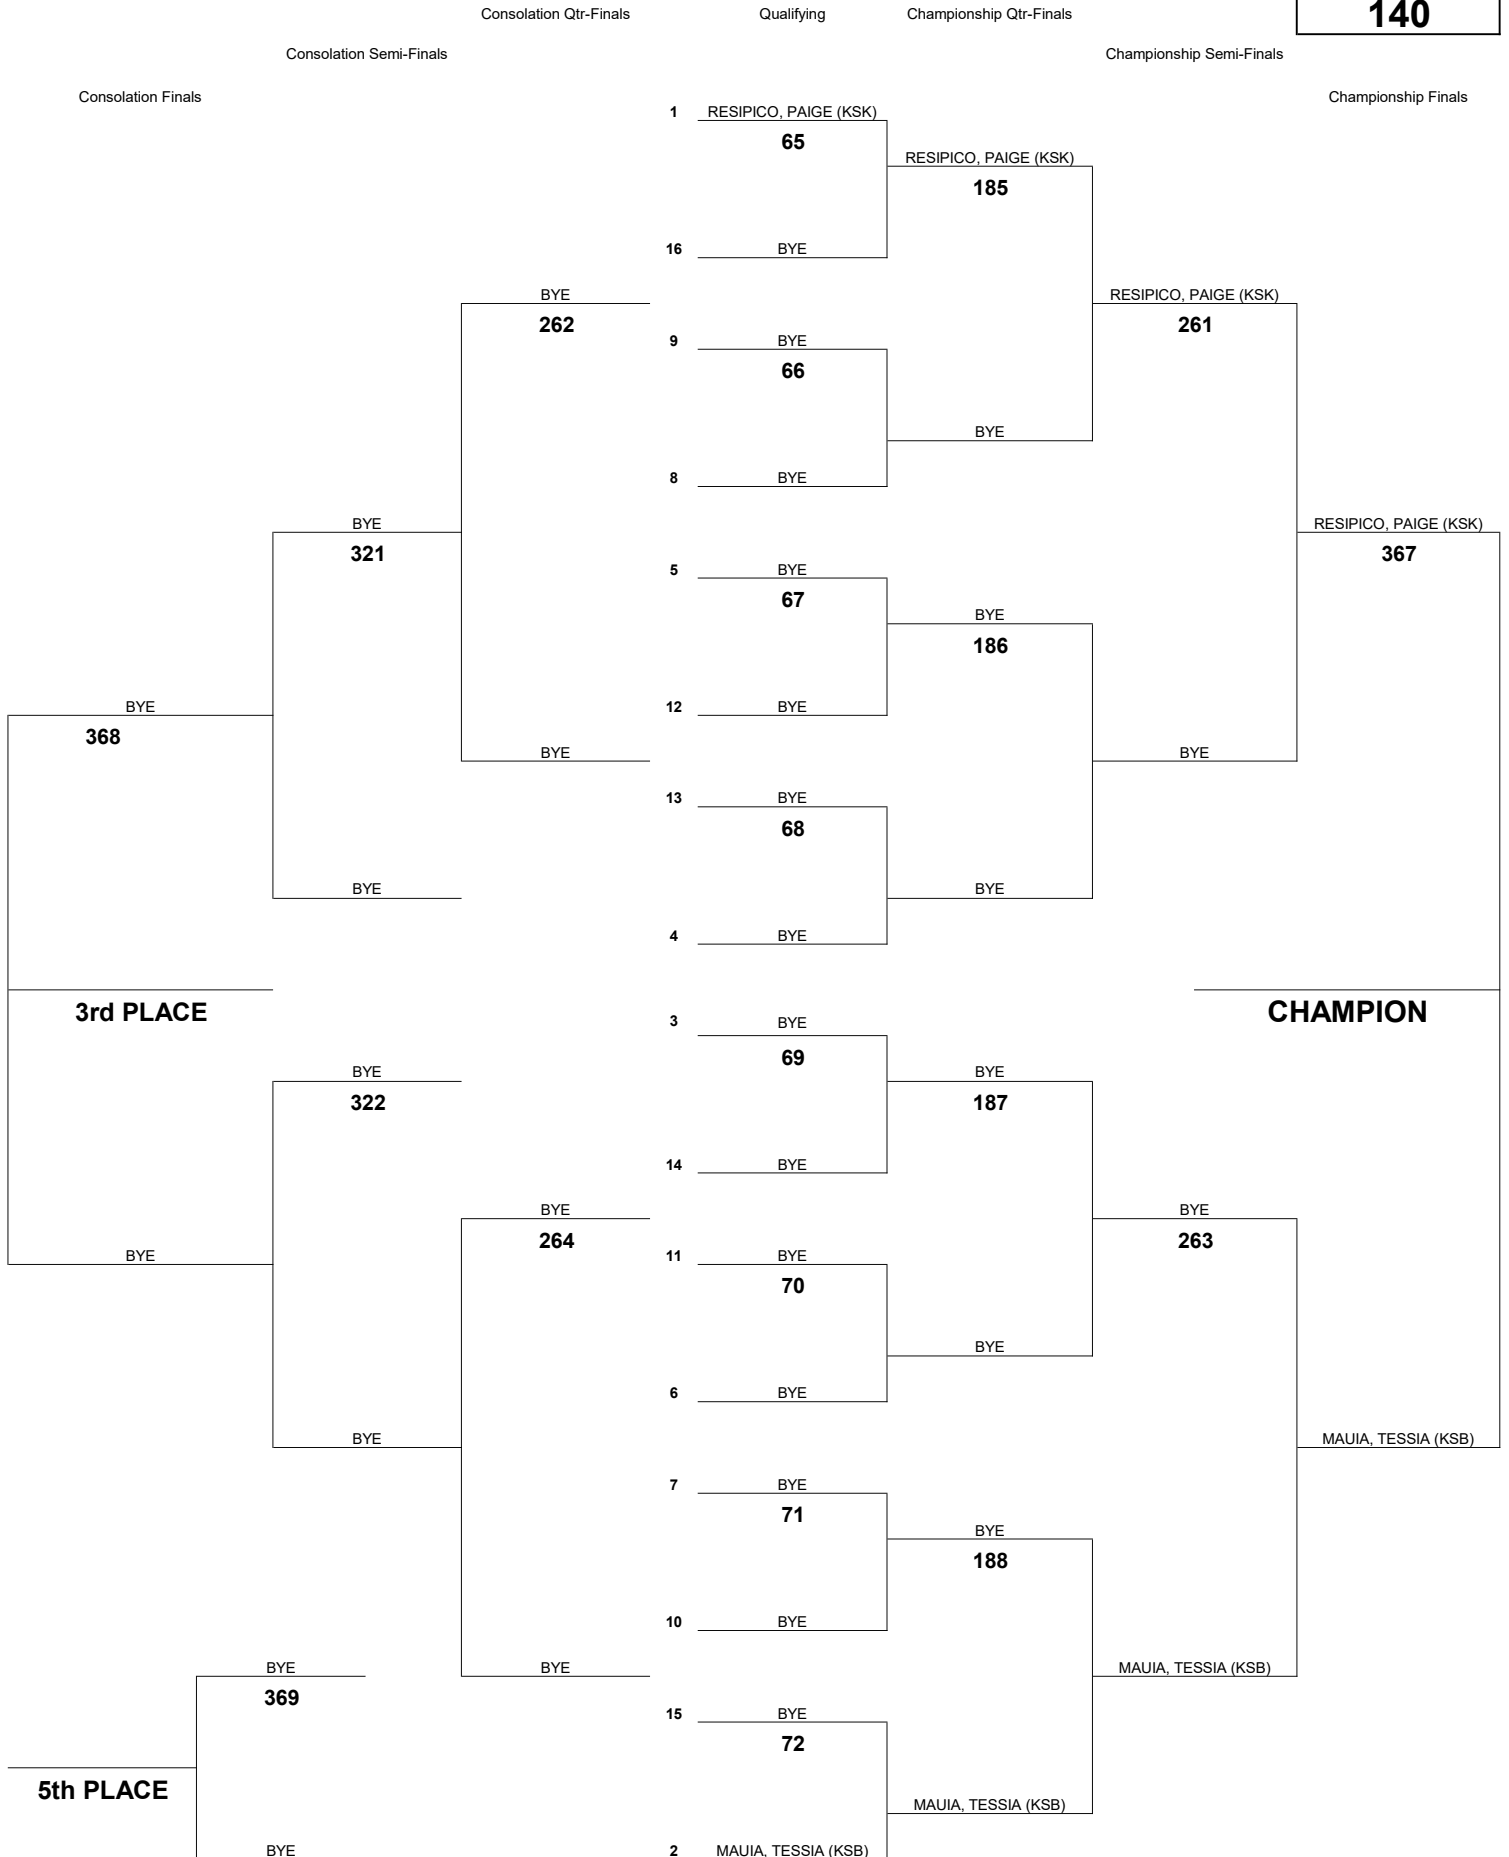

WEIGHT CLASS

134

INTERSCHOLASTIC LEAGUE OF HONOLULU 2020 GIRLS VARSITY CHAMPIONSHIP TOURNAMENT

WEIGHT CLASS

140

INTERSCHOLASTIC LEAGUE OF HONOLULU 2020 GIRLS VARSITY CHAMPIONSHIP TOURNAMENT

WEIGHT CLASS

147