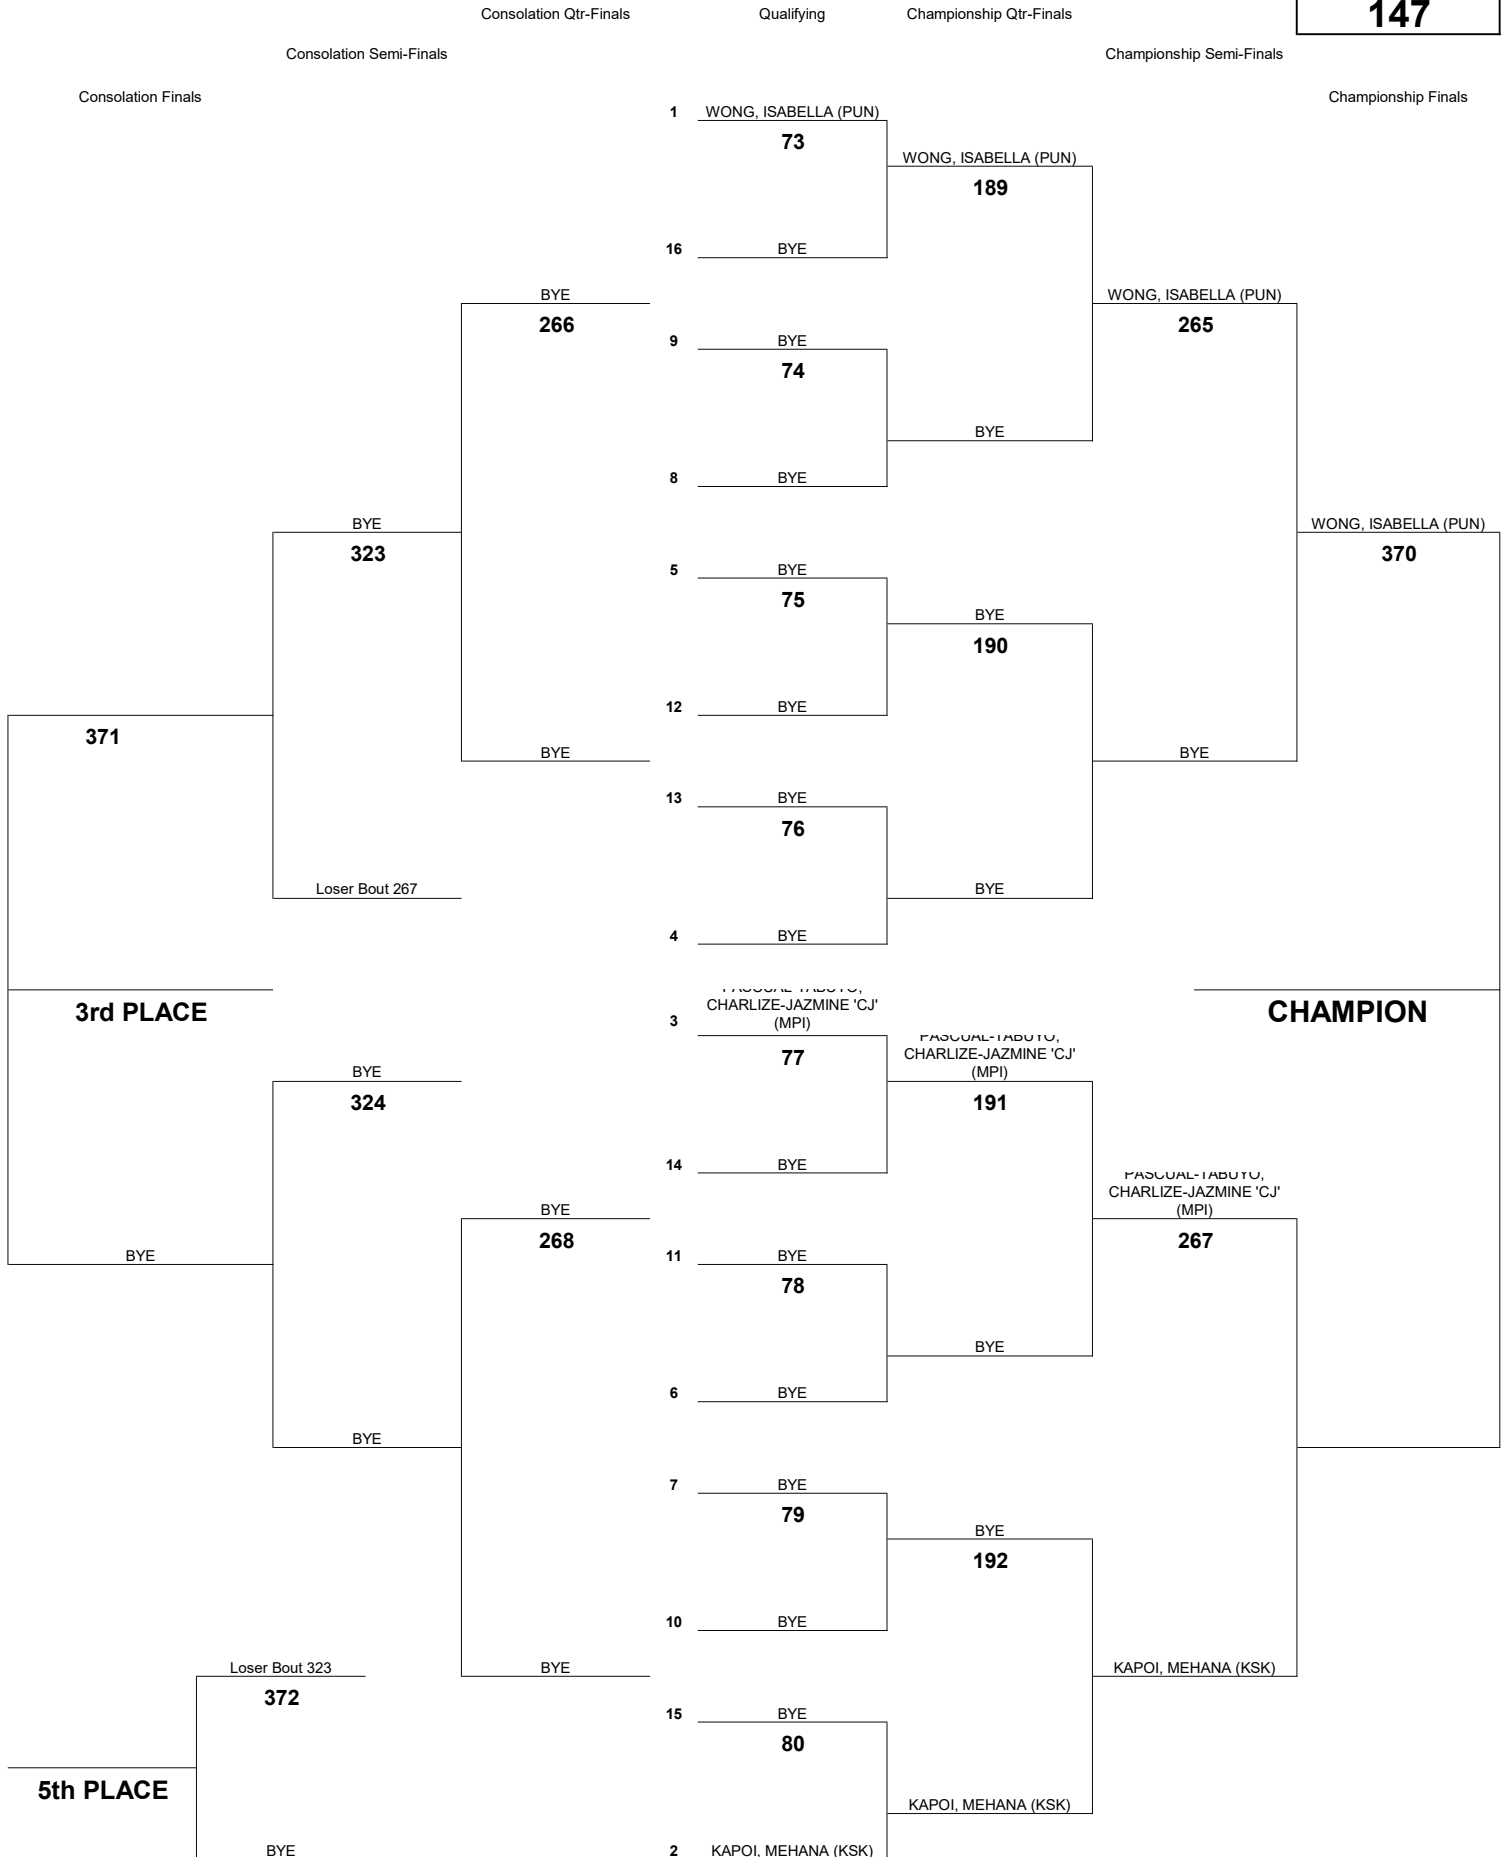

WEIGHT CLASS

134

INTERSCHOLASTIC LEAGUE OF HONOLULU 2020 GIRLS VARSITY CHAMPIONSHIP TOURNAMENT

WEIGHT CLASS

140

INTERSCHOLASTIC LEAGUE OF HONOLULU 2020 GIRLS VARSITY CHAMPIONSHIP TOURNAMENT

WEIGHT CLASS

147