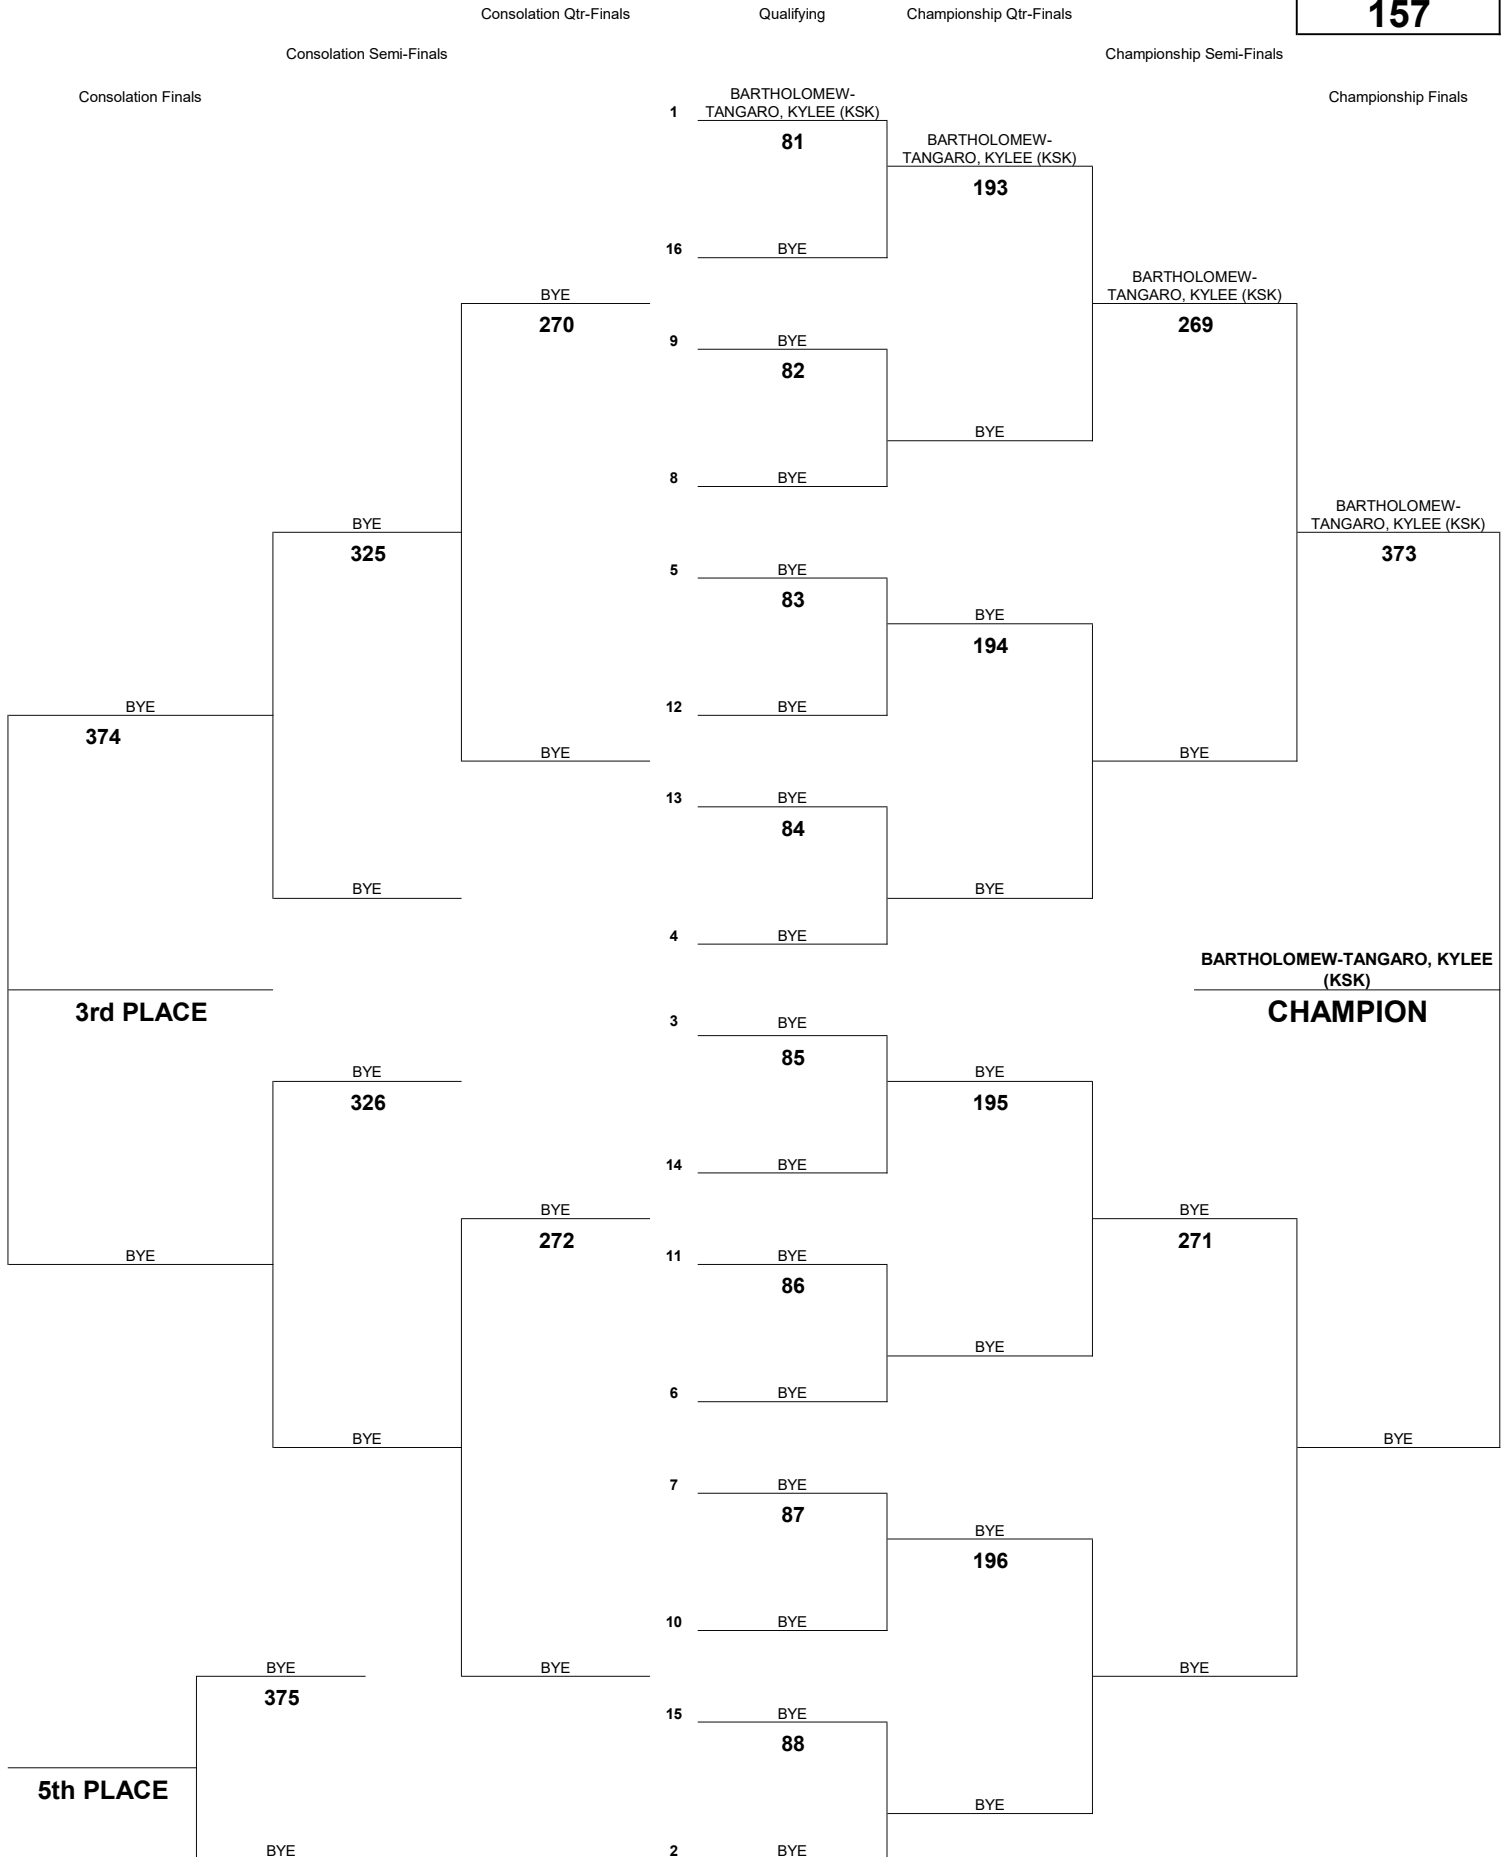

INTERSCHOLASTIC LEAGUE OF HONOLULU 2020 GIRLS VARSITY CHAMPIONSHIP TOURNAMENT

WEIGHT CLASS
157