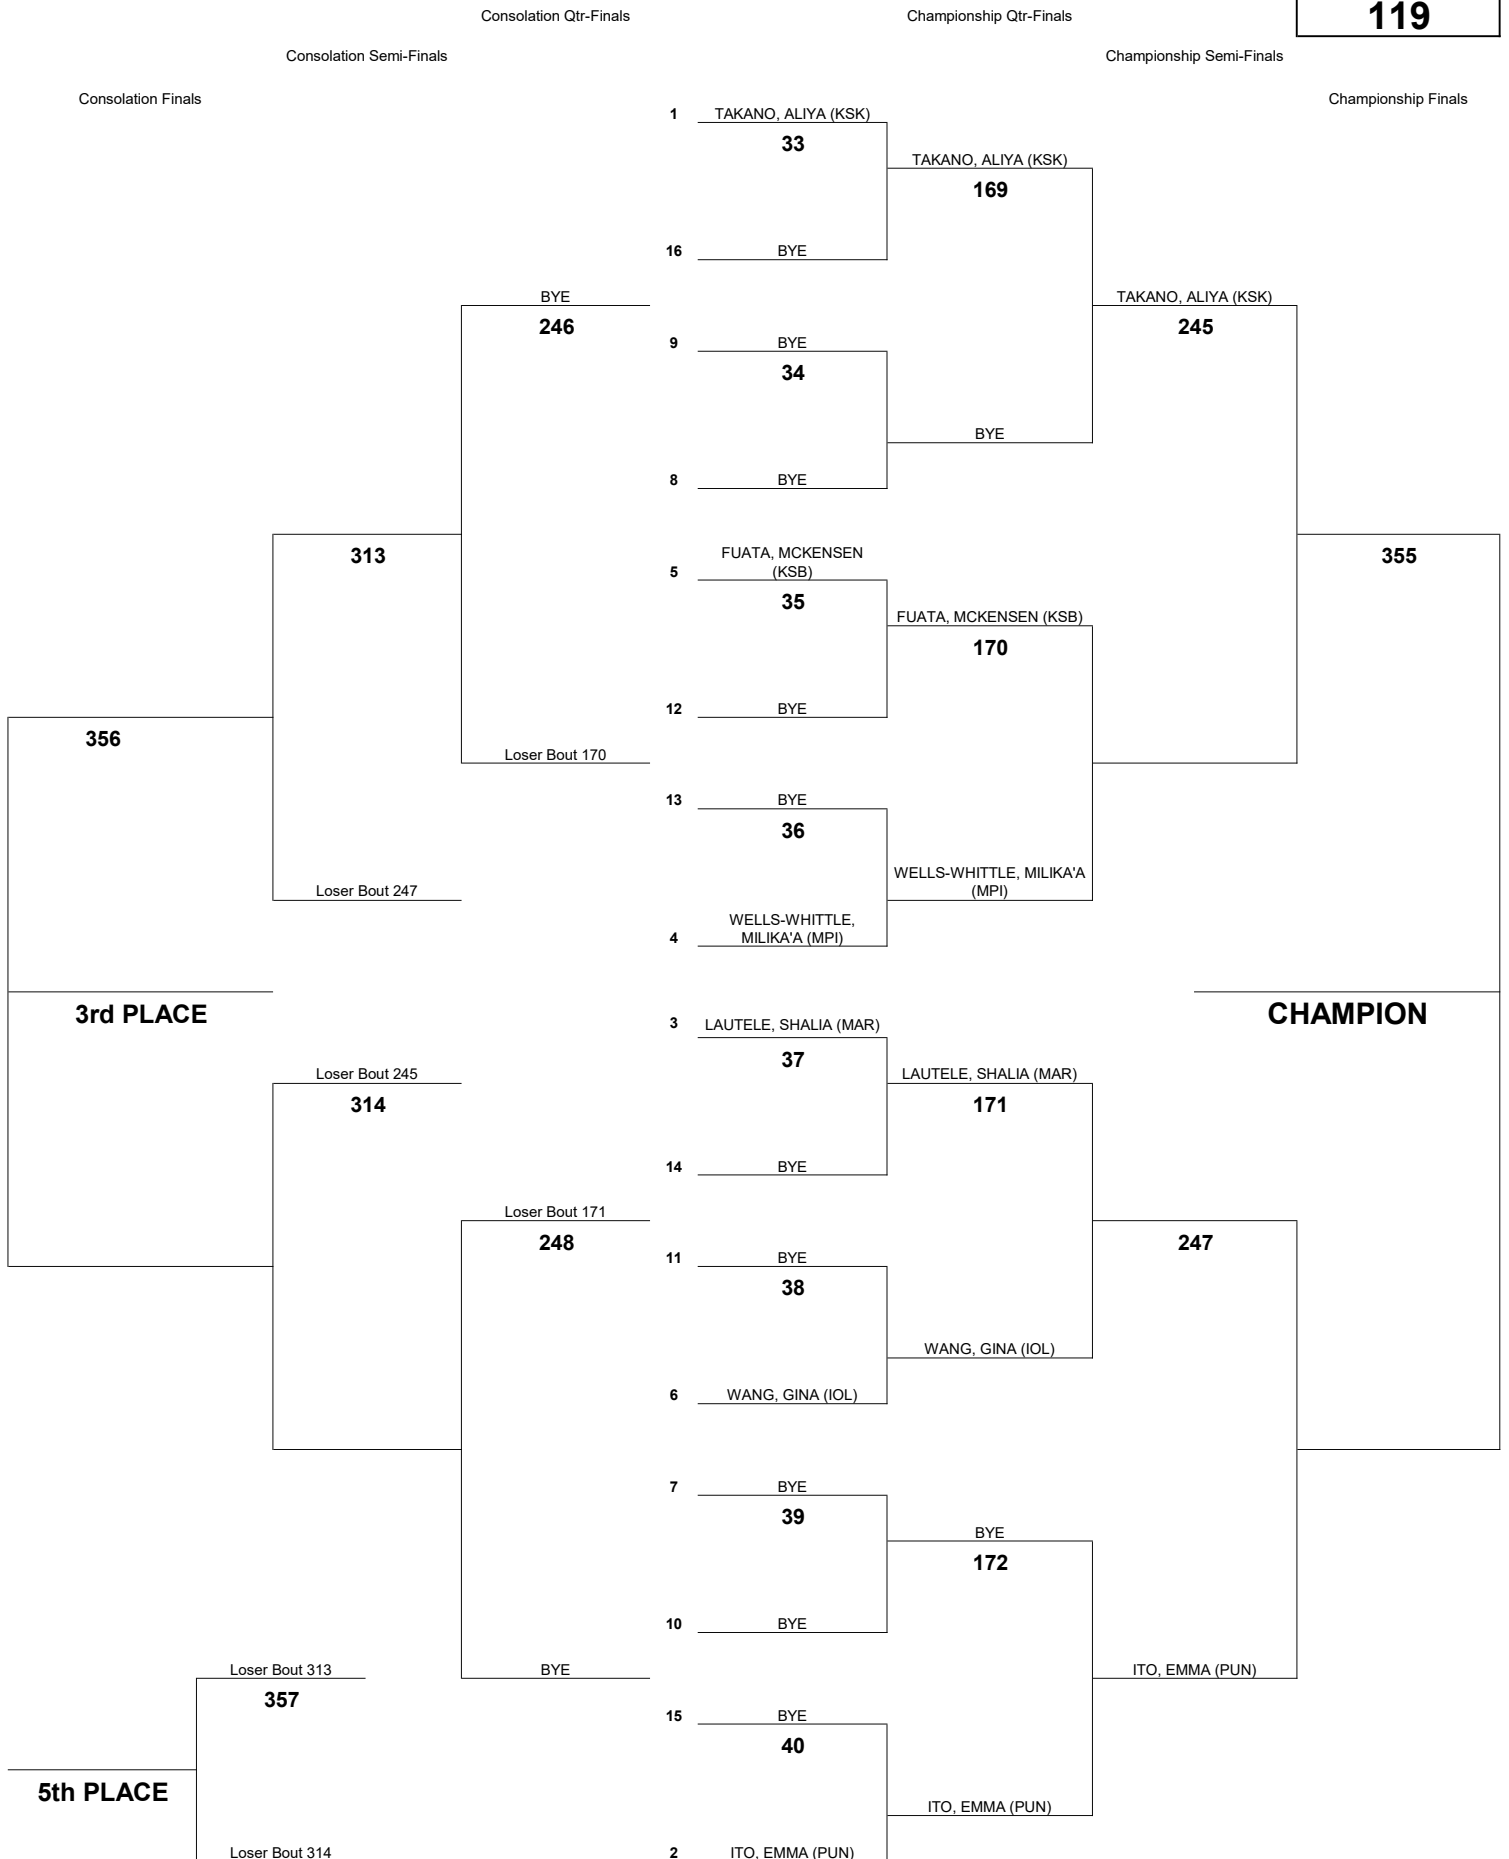

WEIGHT CLASS
109

INTERSCHOLASTIC LEAGUE OF HONOLULU 2020 GIRLS VARSITY CHAMPIONSHIP TOURNAMENT

WEIGHT CLASS
114

INTERSCHOLASTIC LEAGUE OF HONOLULU 2020 GIRLS VARSITY CHAMPIONSHIP TOURNAMENT

WEIGHT CLASS
119