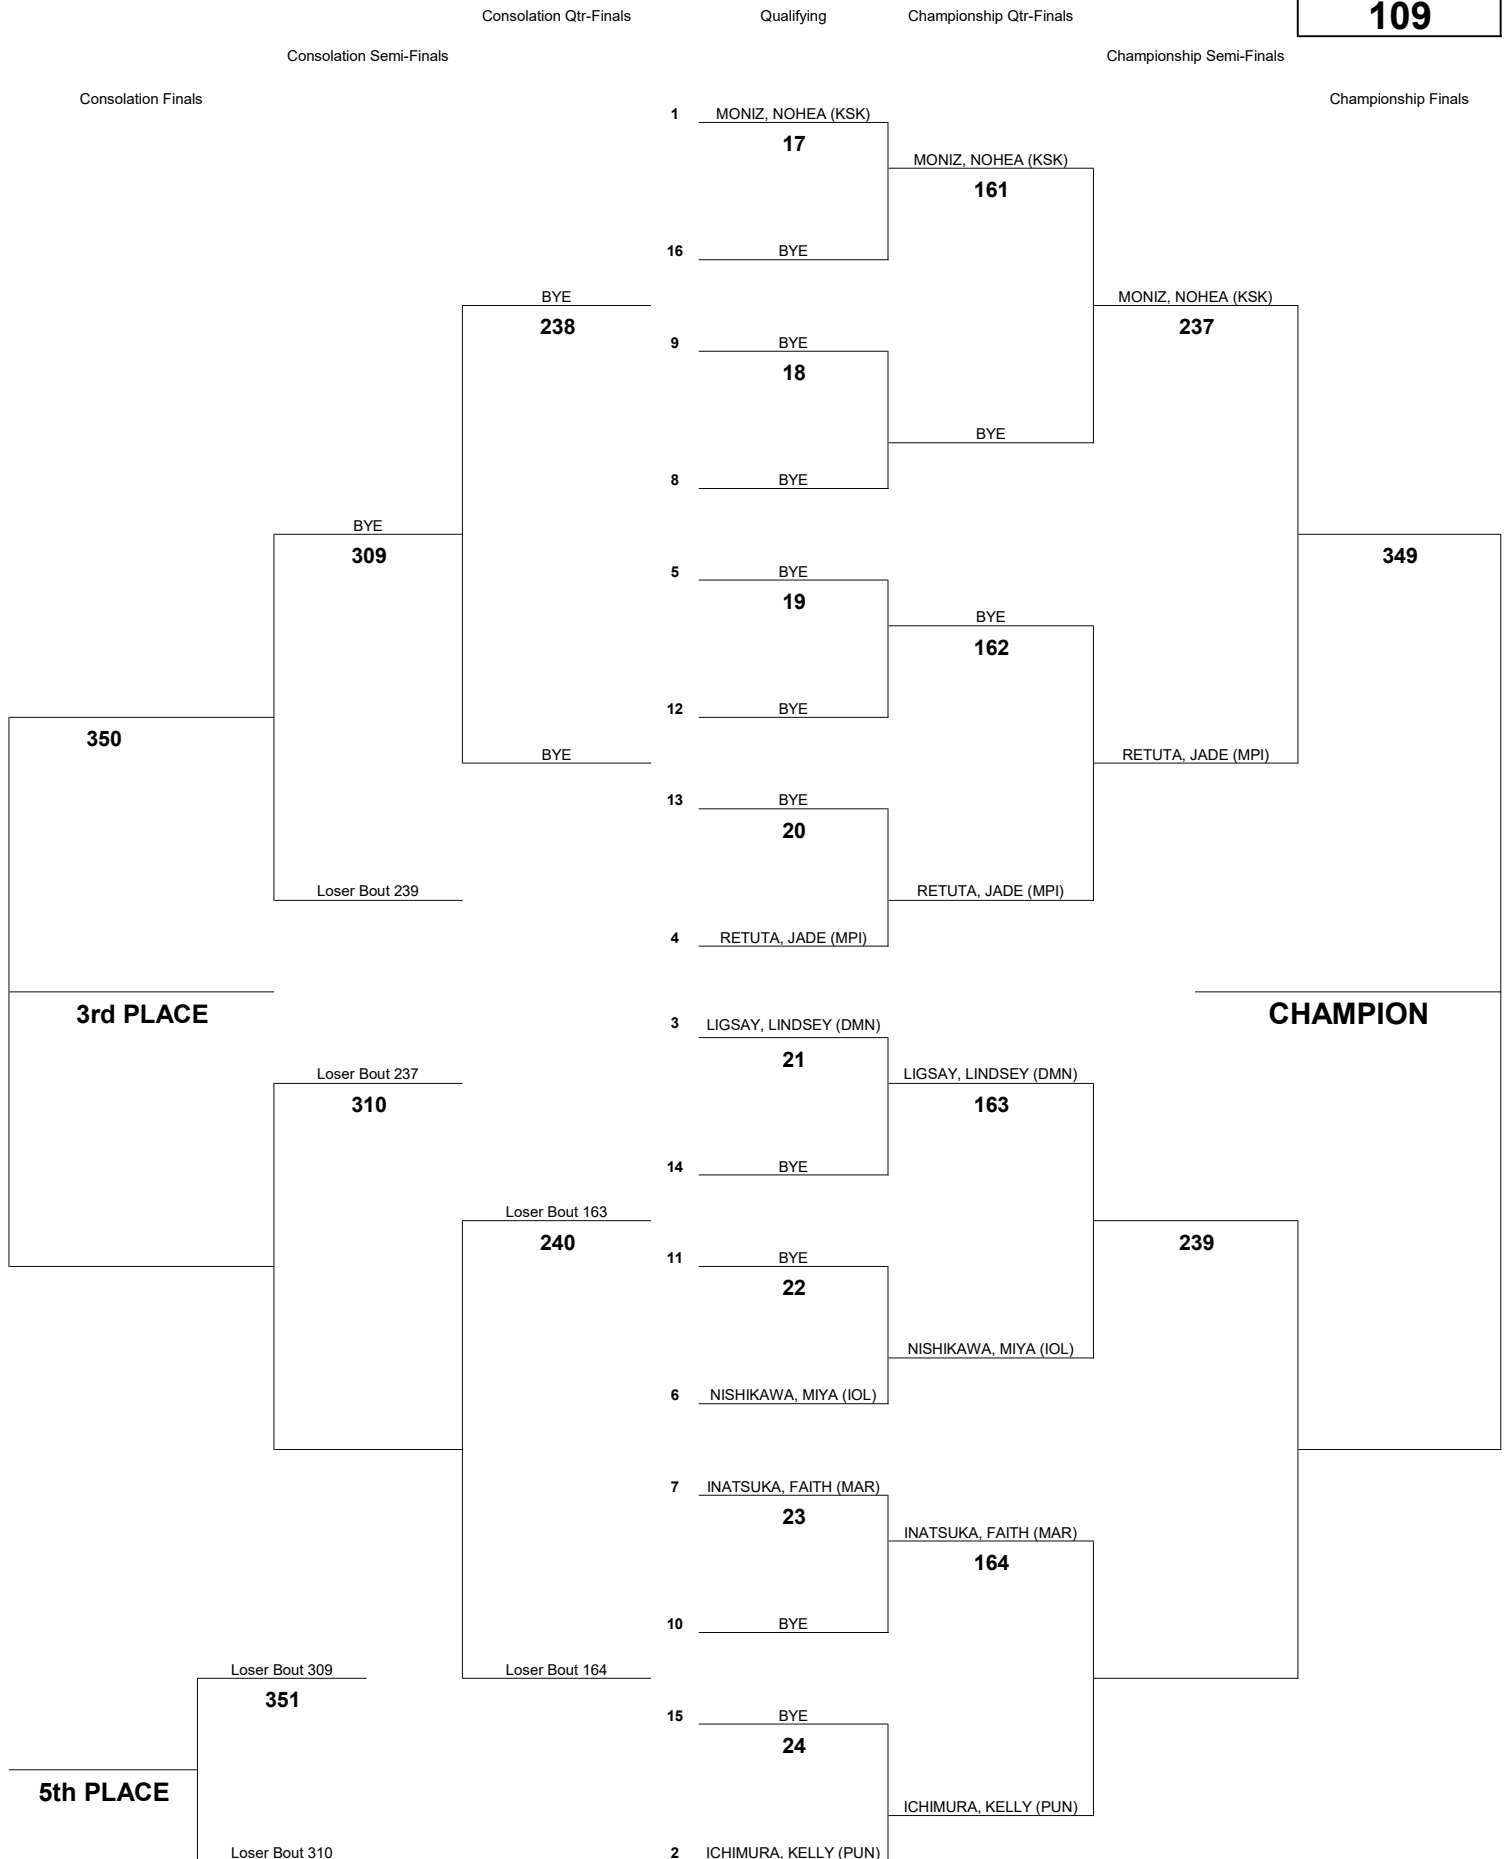

INTERSCHOLASTIC LEAGUE OF HONOLULU 2020 GIRLS VARSITY CHAMPIONSHIP TOURNAMENT

WEIGHT CLASS
109