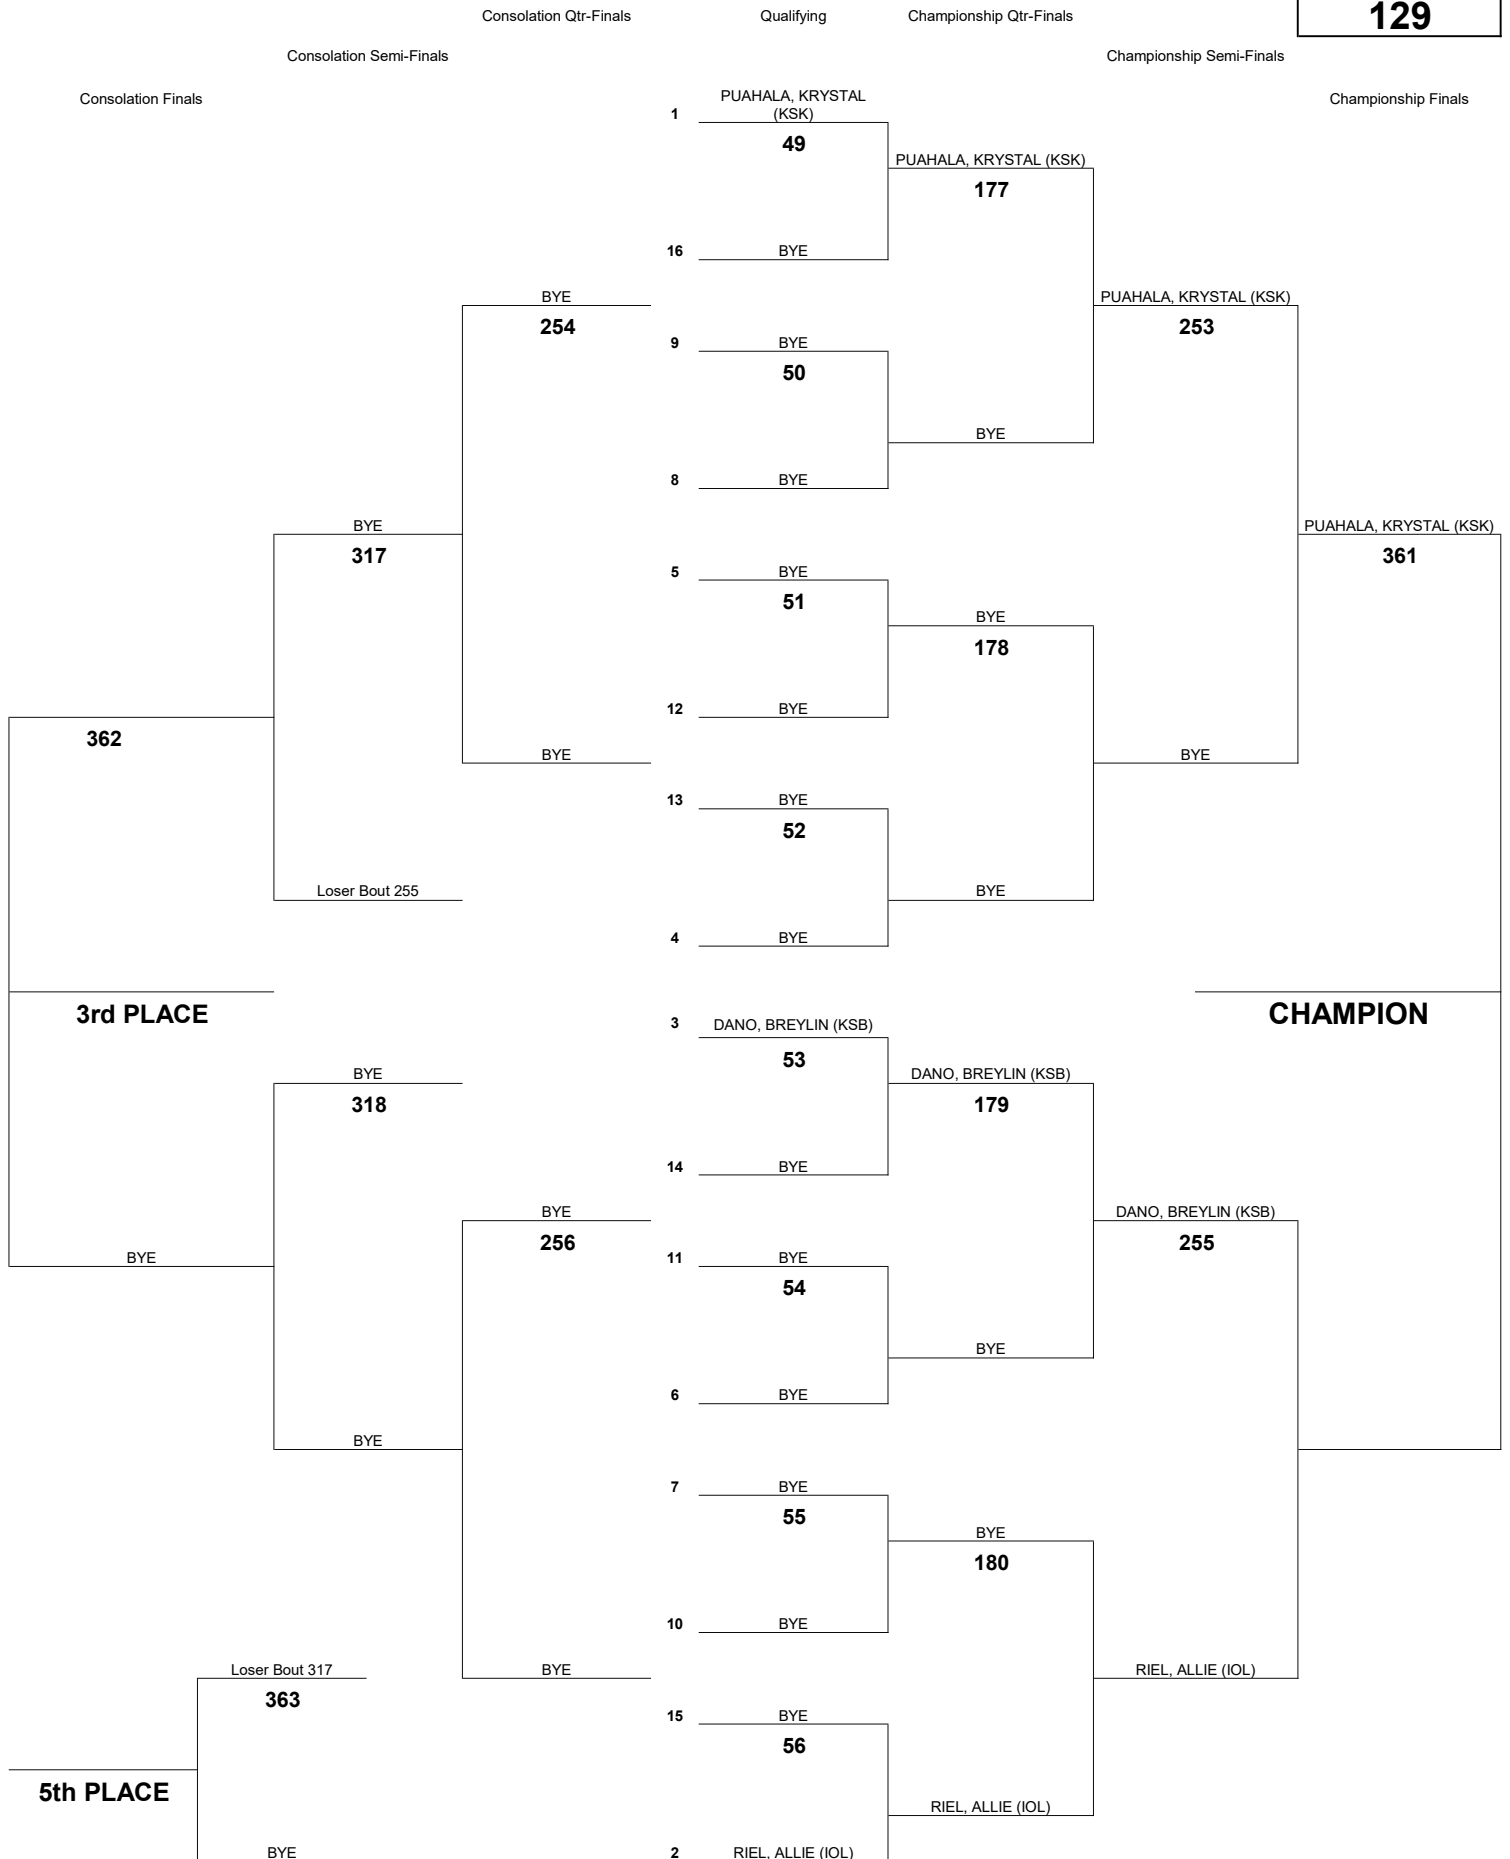

INTERSCHOLASTIC LEAGUE OF HONOLULU 2020 GIRLS VARSITY CHAMPIONSHIP TOURNAMENT

WEIGHT CLASS
129