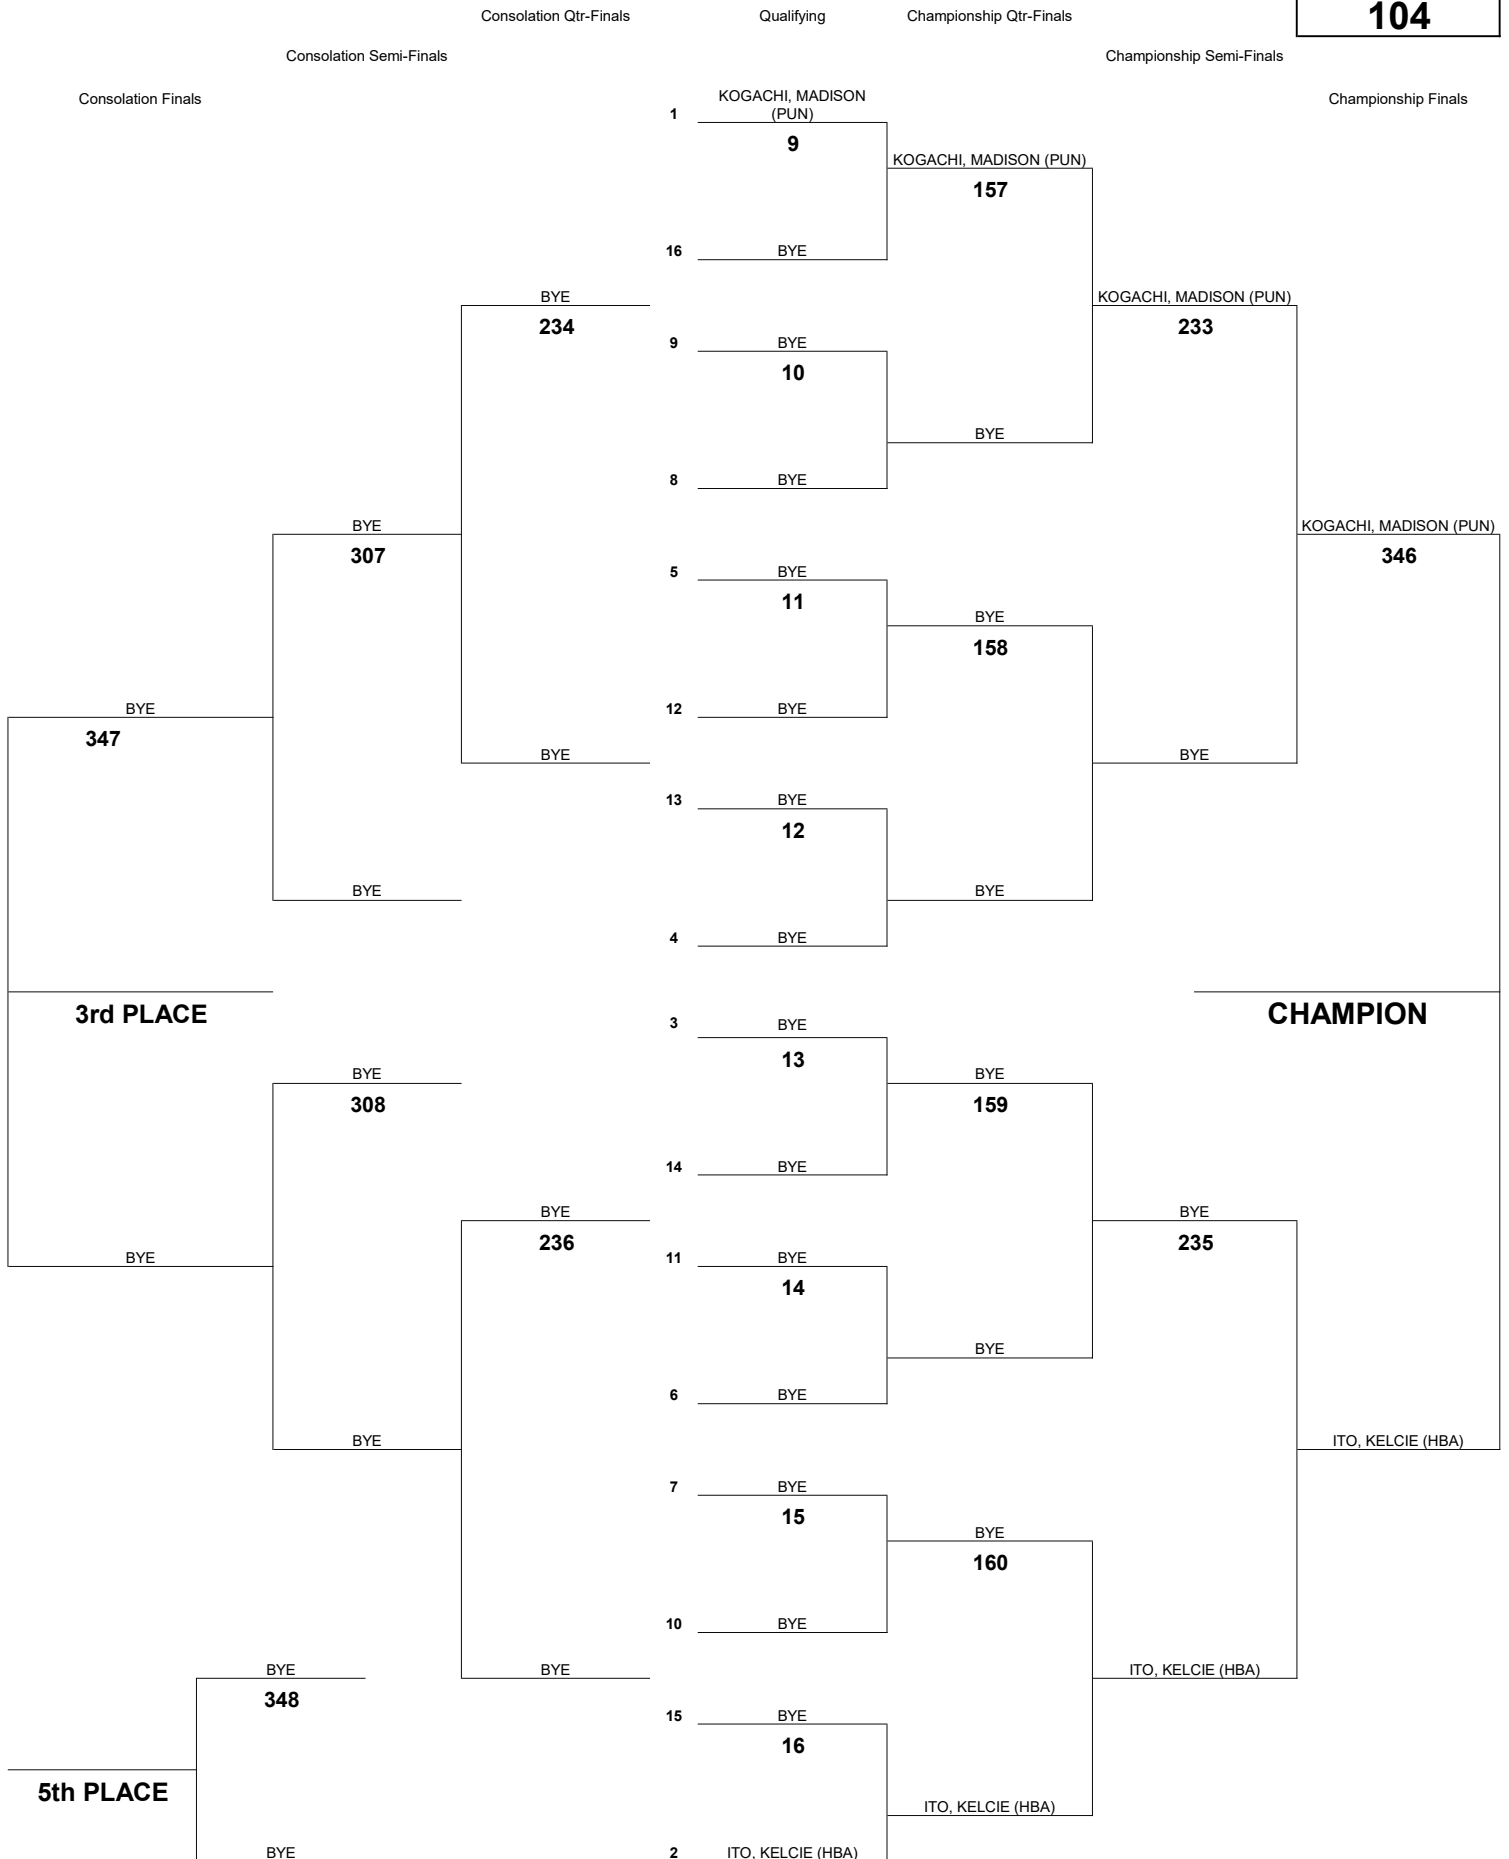

INTERSCHOLASTIC LEAGUE OF HONOLULU 2020 GIRLS VARSITY CHAMPIONSHIP TOURNAMENT

WEIGHT CLASS

99

INTERSCHOLASTIC LEAGUE OF HONOLULU 2020 GIRLS VARSITY CHAMPIONSHIP TOURNAMENT

WEIGHT CLASS

104

INTERSCHOLASTIC LEAGUE OF HONOLULU 2020 GIRLS VARSITY CHAMPIONSHIP TOURNAMENT