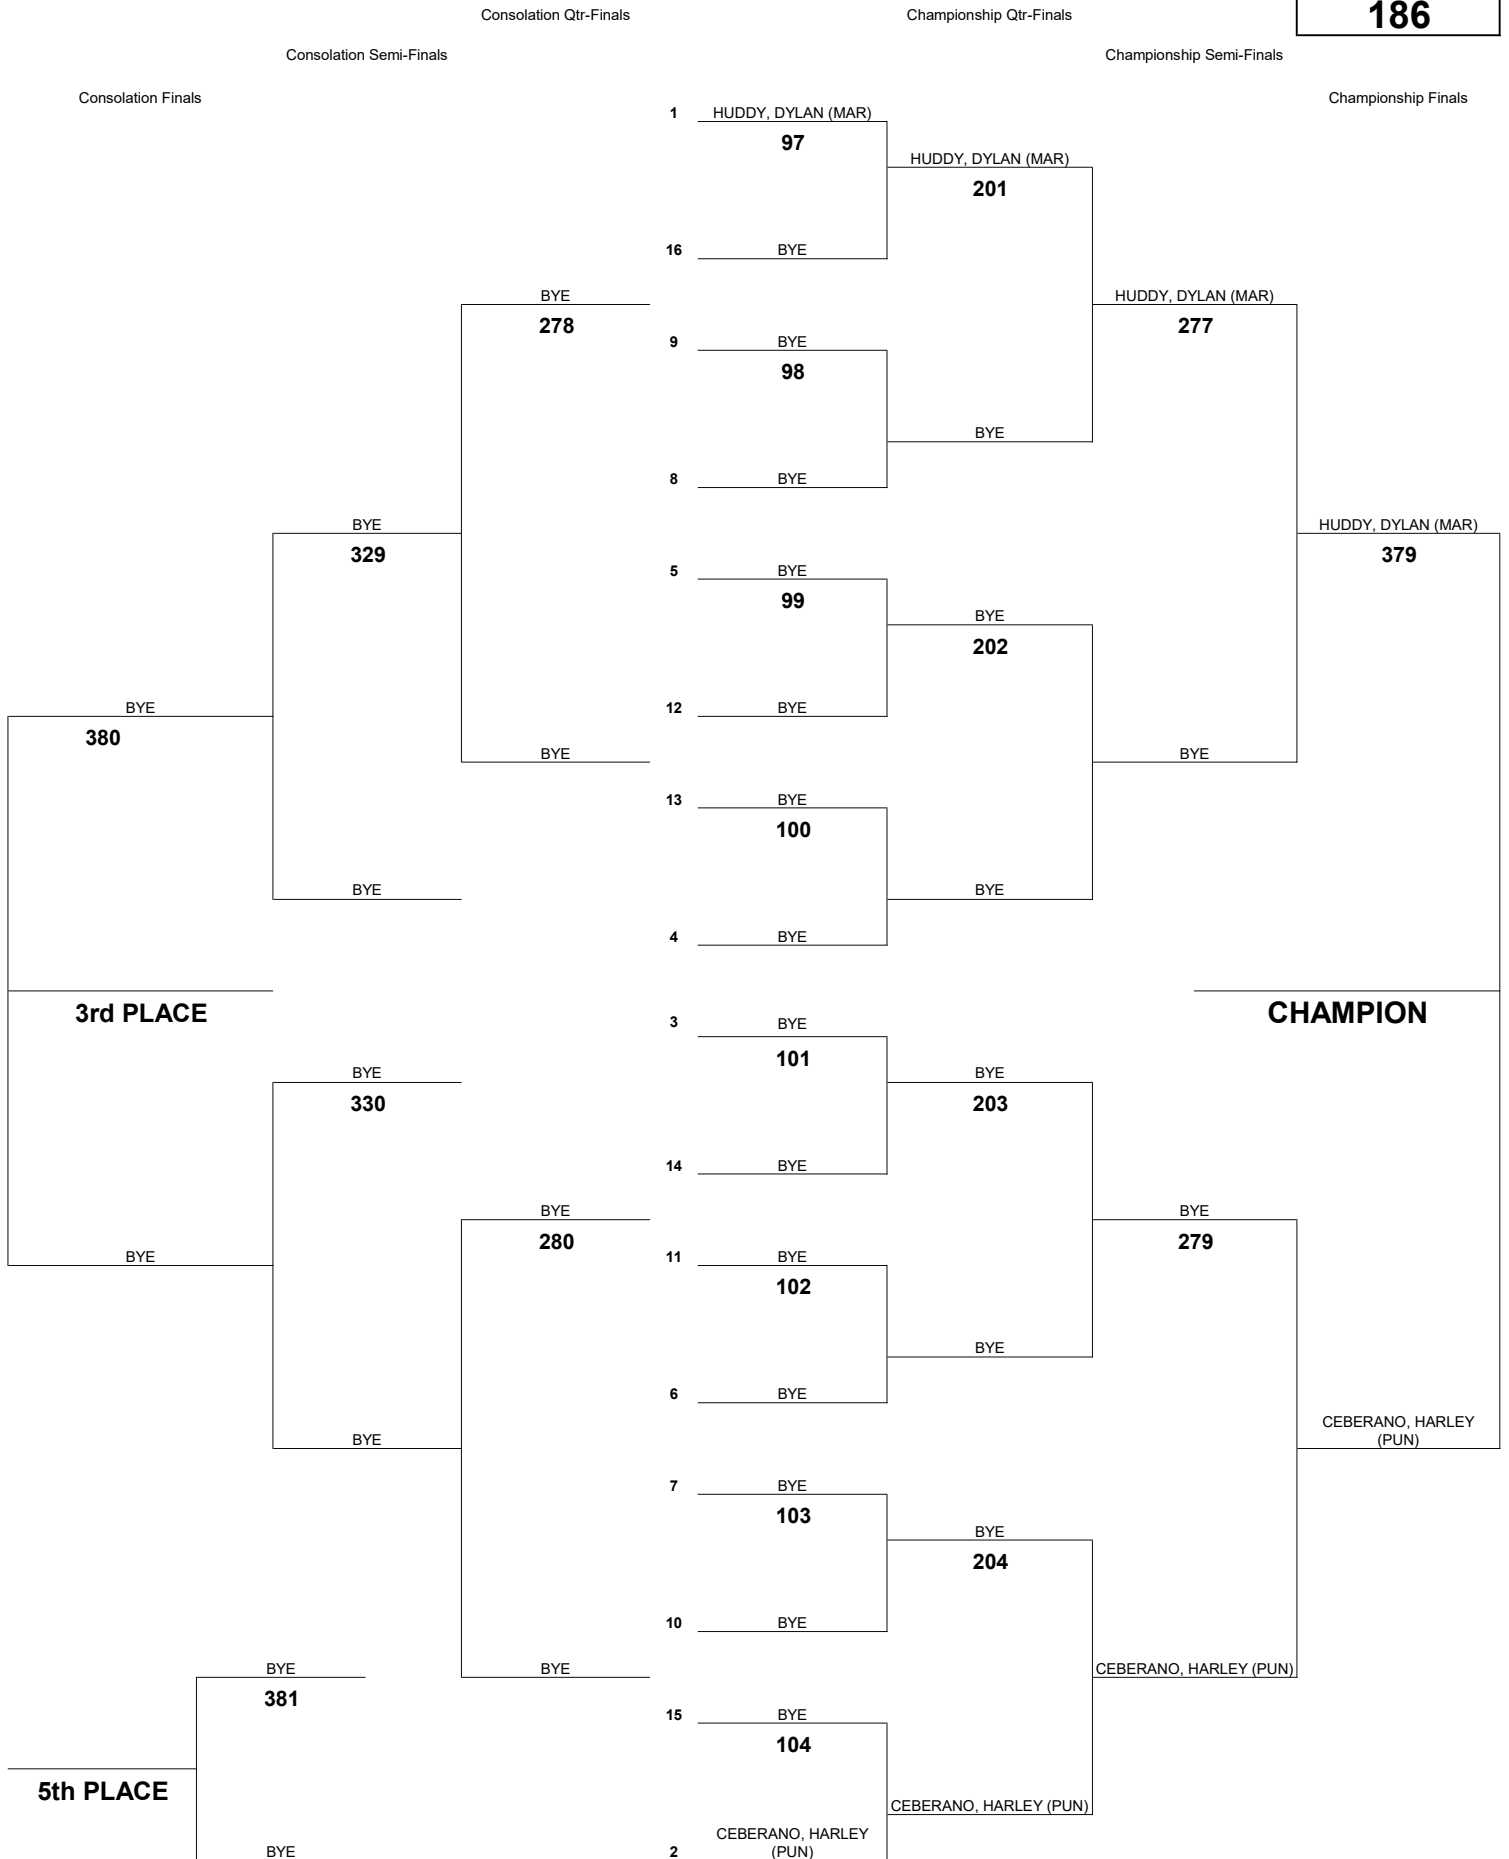

INTERSCHOLASTIC LEAGUE OF HONOLULU 2020 GIRLS VARSITY CHAMPIONSHIP TOURNAMENT

WEIGHT CLASS
186