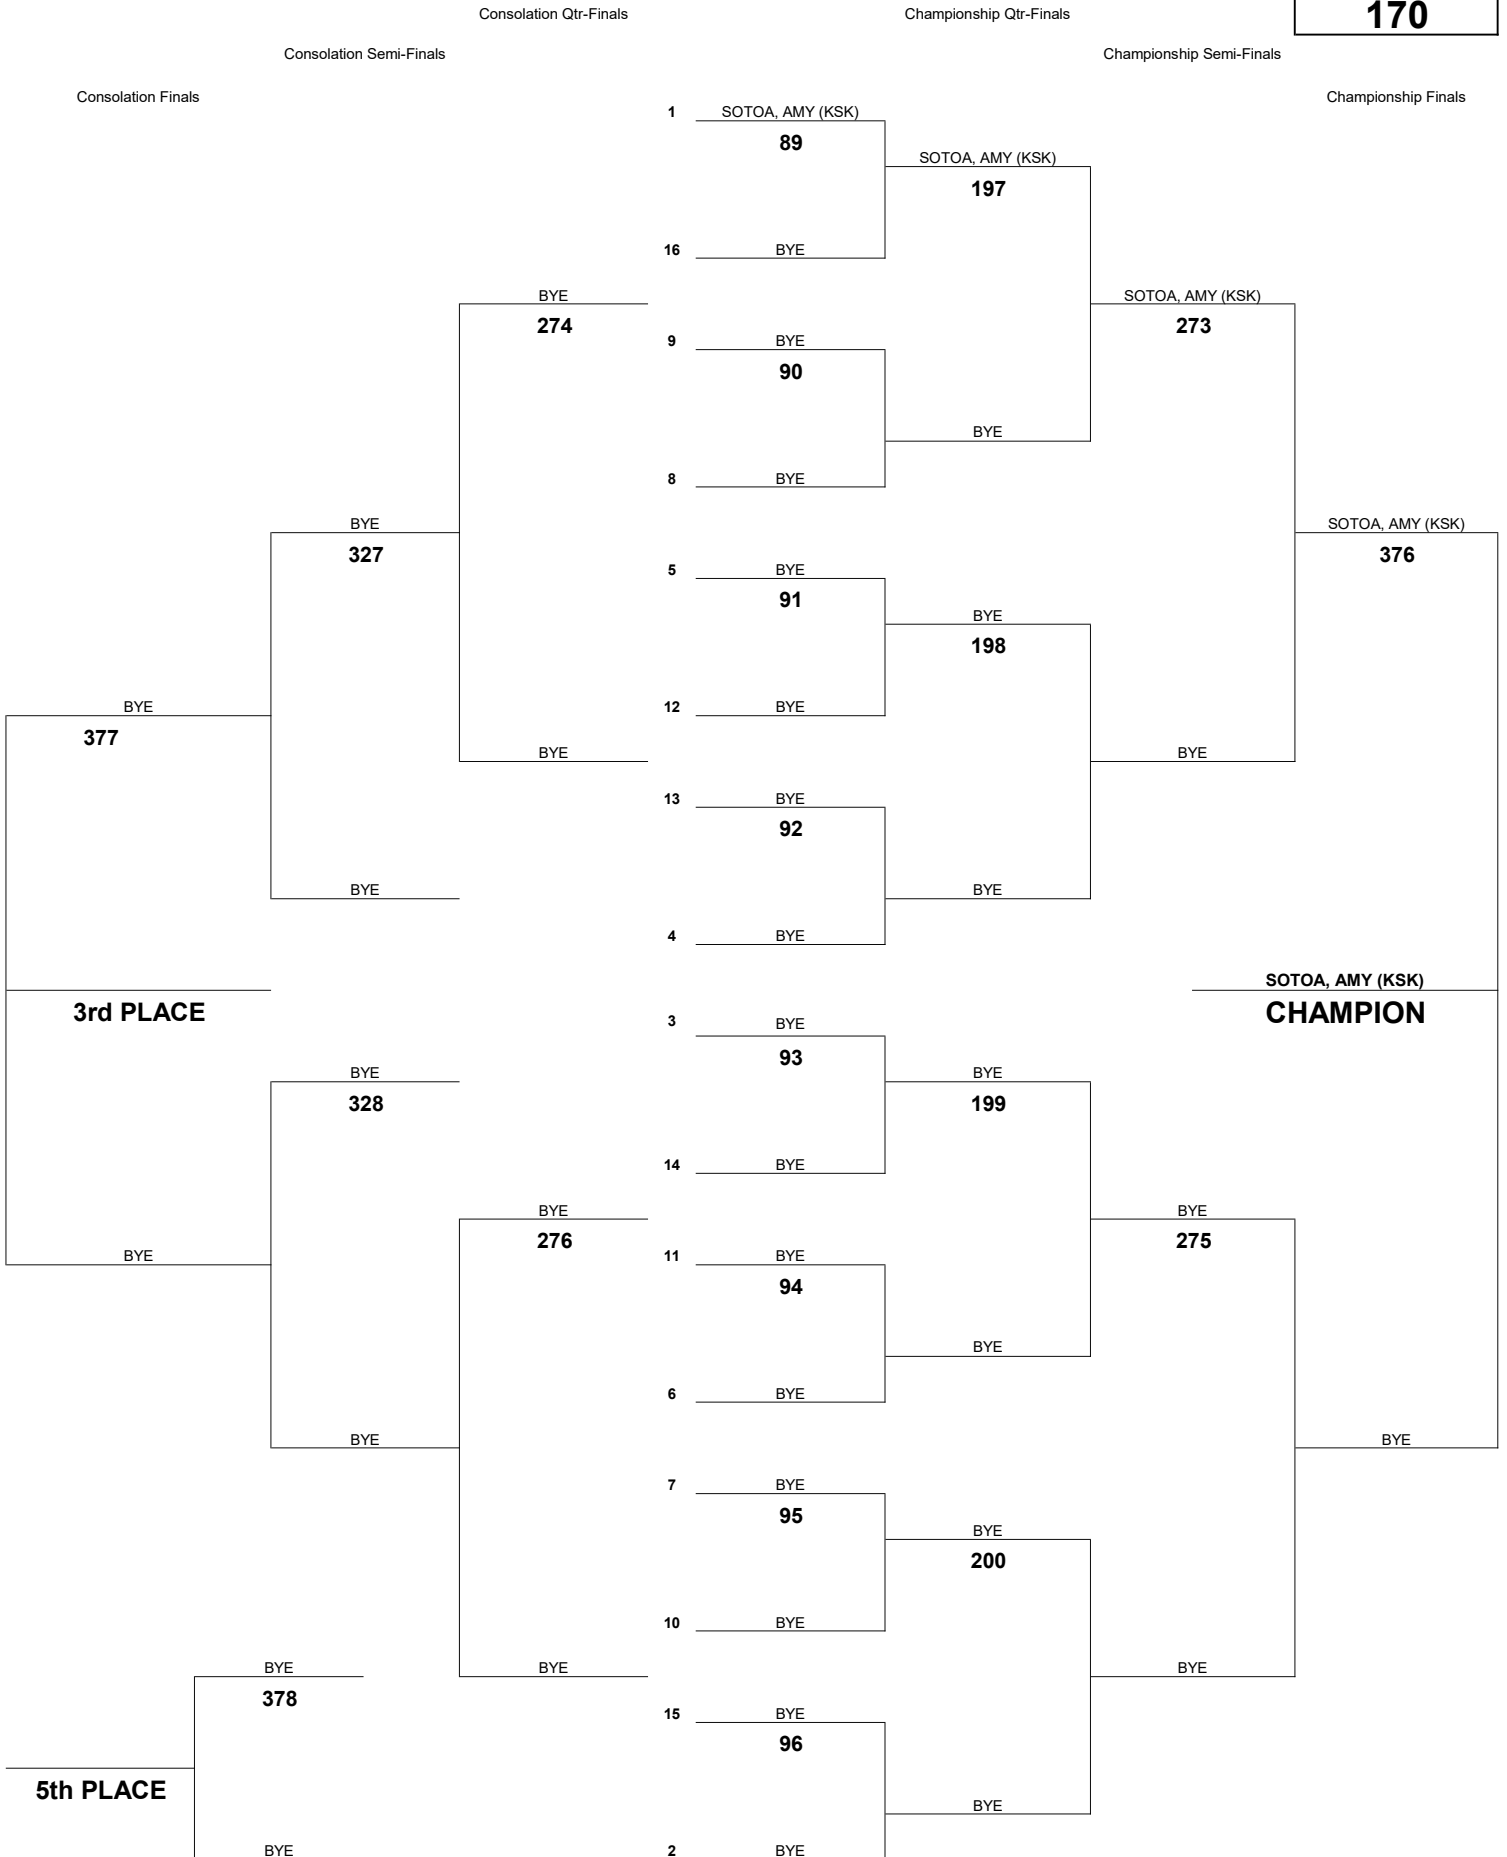

INTERSCHOLASTIC LEAGUE OF HONOLULU 2020 GIRLS VARSITY CHAMPIONSHIP TOURNAMENT

WEIGHT CLASS
157

INTERSCHOLASTIC LEAGUE OF HONOLULU 2020 GIRLS VARSITY CHAMPIONSHIP TOURNAMENT

WEIGHT CLASS

170

INTERSCHOLASTIC LEAGUE OF HONOLULU 2020 GIRLS VARSITY CHAMPIONSHIP TOURNAMENT