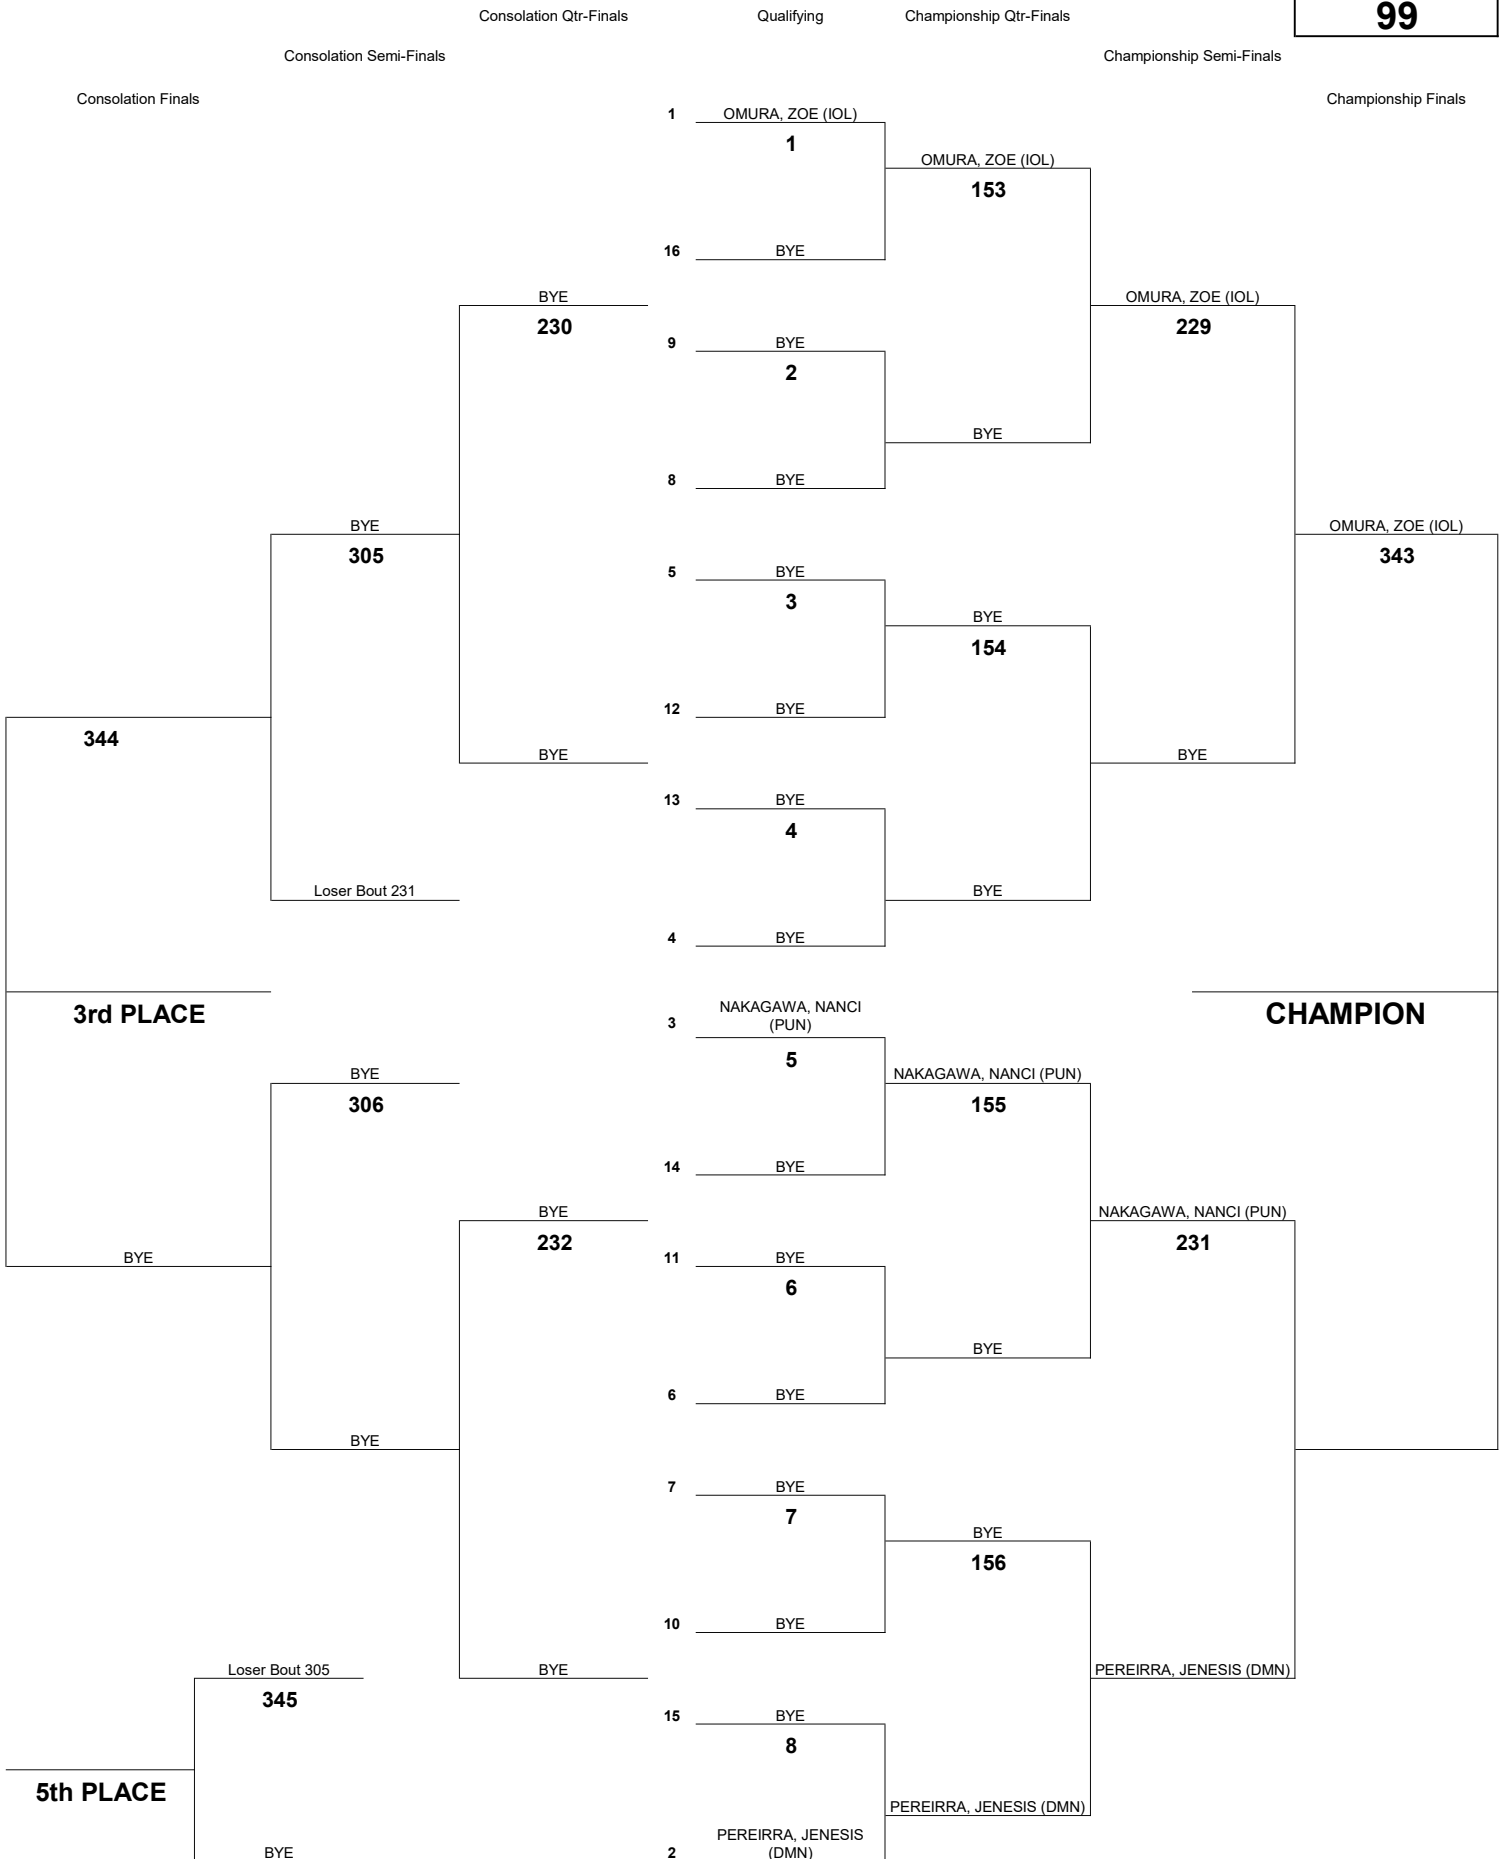

INTERSCHOLASTIC LEAGUE OF HONOLULU 2020 GIRLS VARSITY CHAMPIONSHIP TOURNAMENT

WEIGHT CLASS

99

INTERSCHOLASTIC LEAGUE OF HONOLULU 2020 GIRLS VARSITY CHAMPIONSHIP TOURNAMENT

WEIGHT CLASS

104

INTERSCHOLASTIC LEAGUE OF HONOLULU 2020 GIRLS VARSITY CHAMPIONSHIP TOURNAMENT