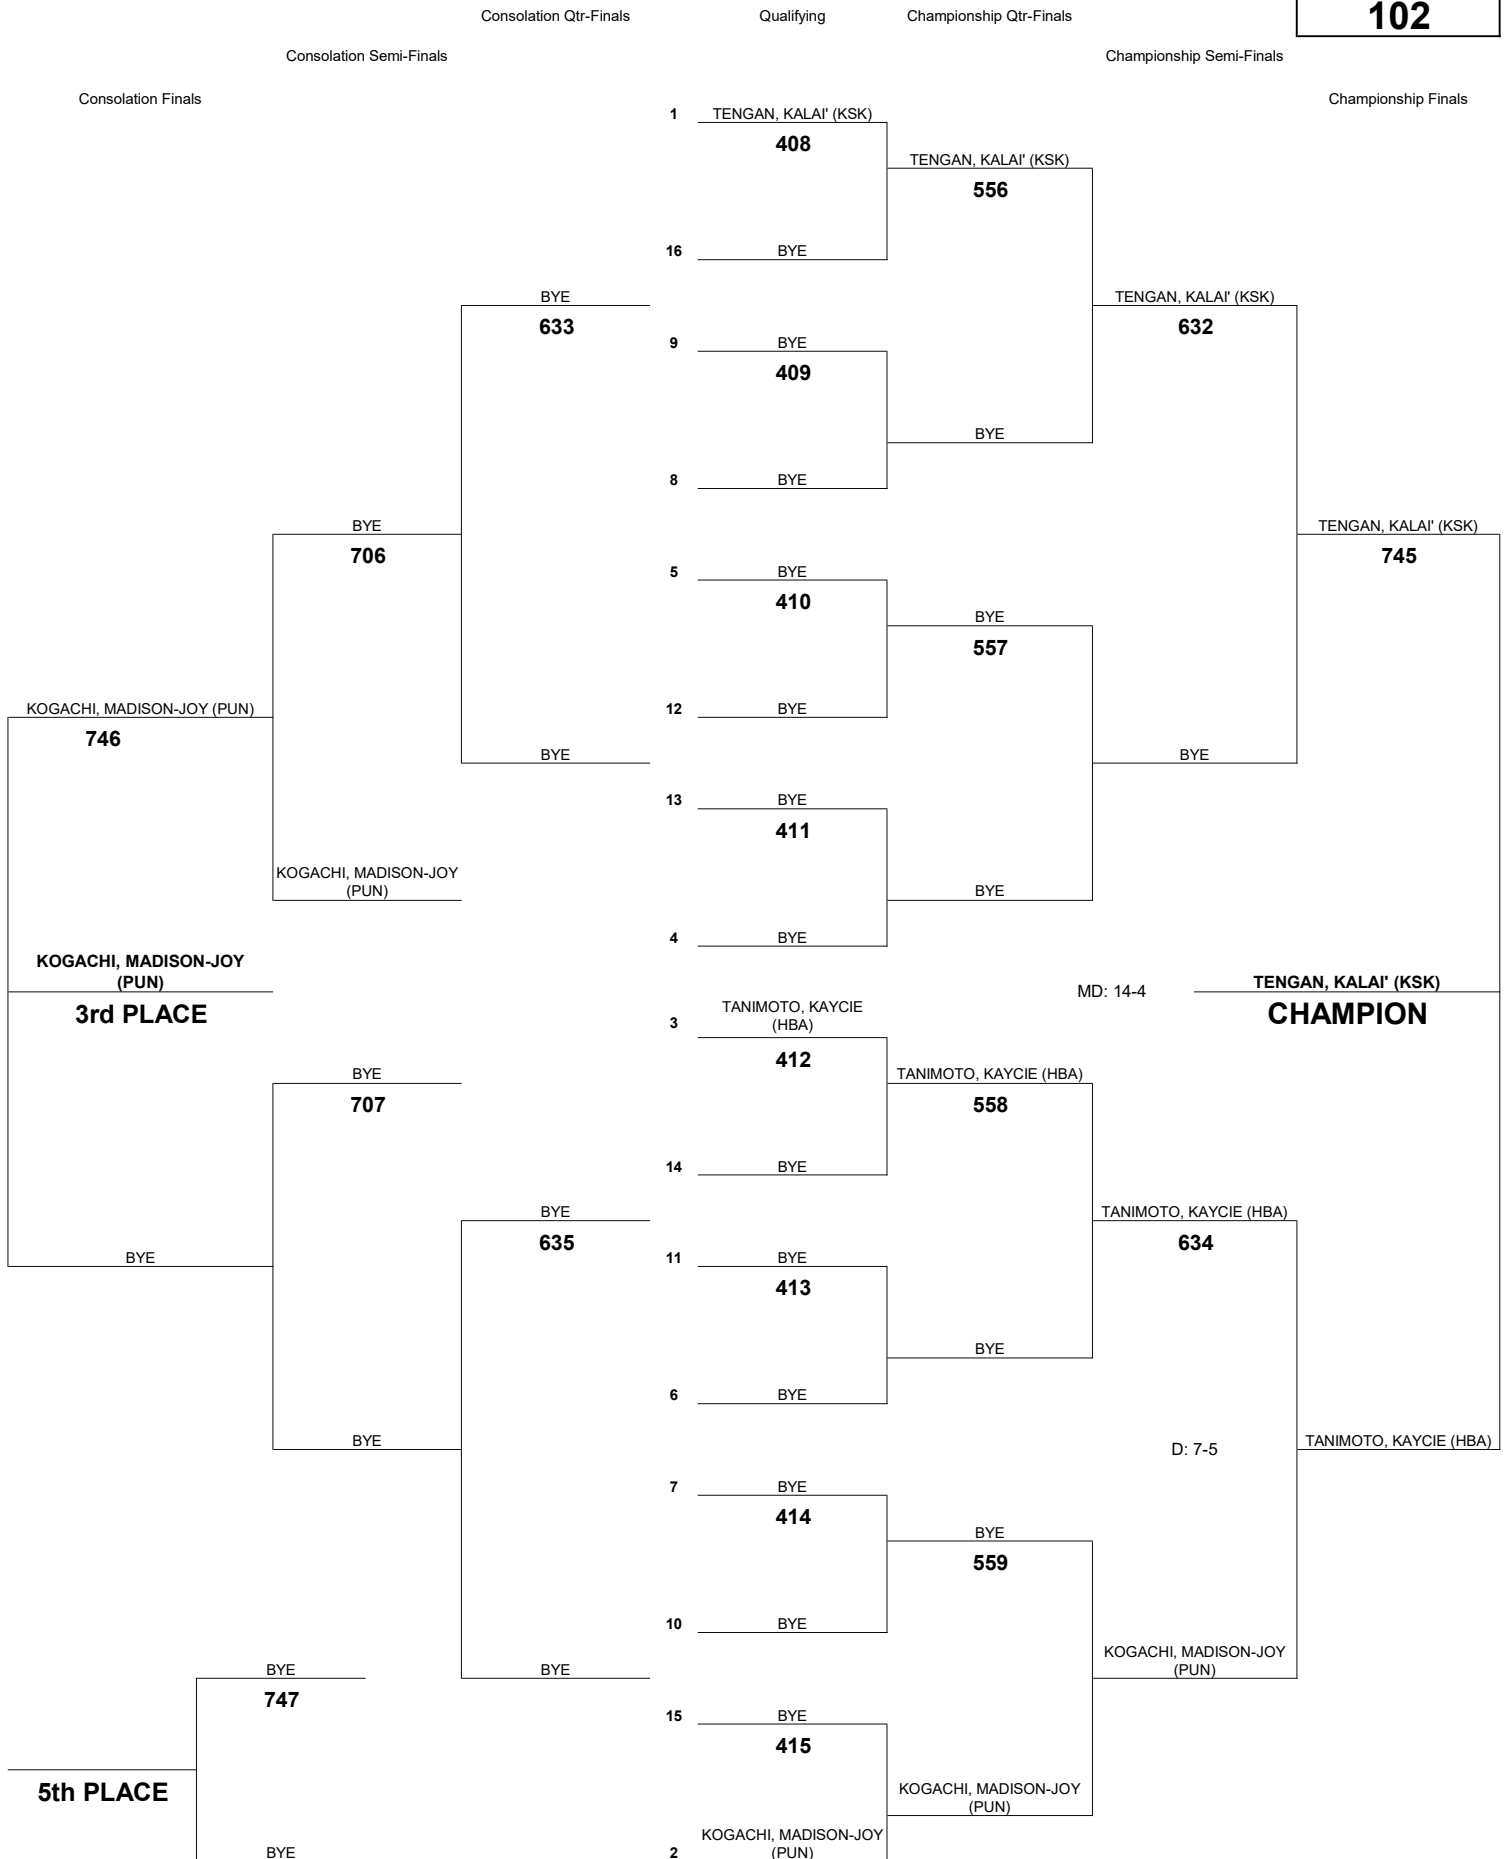

INTERSCHOLASTIC LEAGUE OF HONOLULU 2019 GIRLS VARSITY CHAMPIONSHIP TOURNAMENT

WEIGHT CLASS

97

INTERSCHOLASTIC LEAGUE OF HONOLULU 2019 GIRLS VARSITY CHAMPIONSHIP TOURNAMENT

WEIGHT CLASS
102

INTERSCHOLASTIC LEAGUE OF HONOLULU 2019 GIRLS VARSITY CHAMPIONSHIP TOURNAMENT