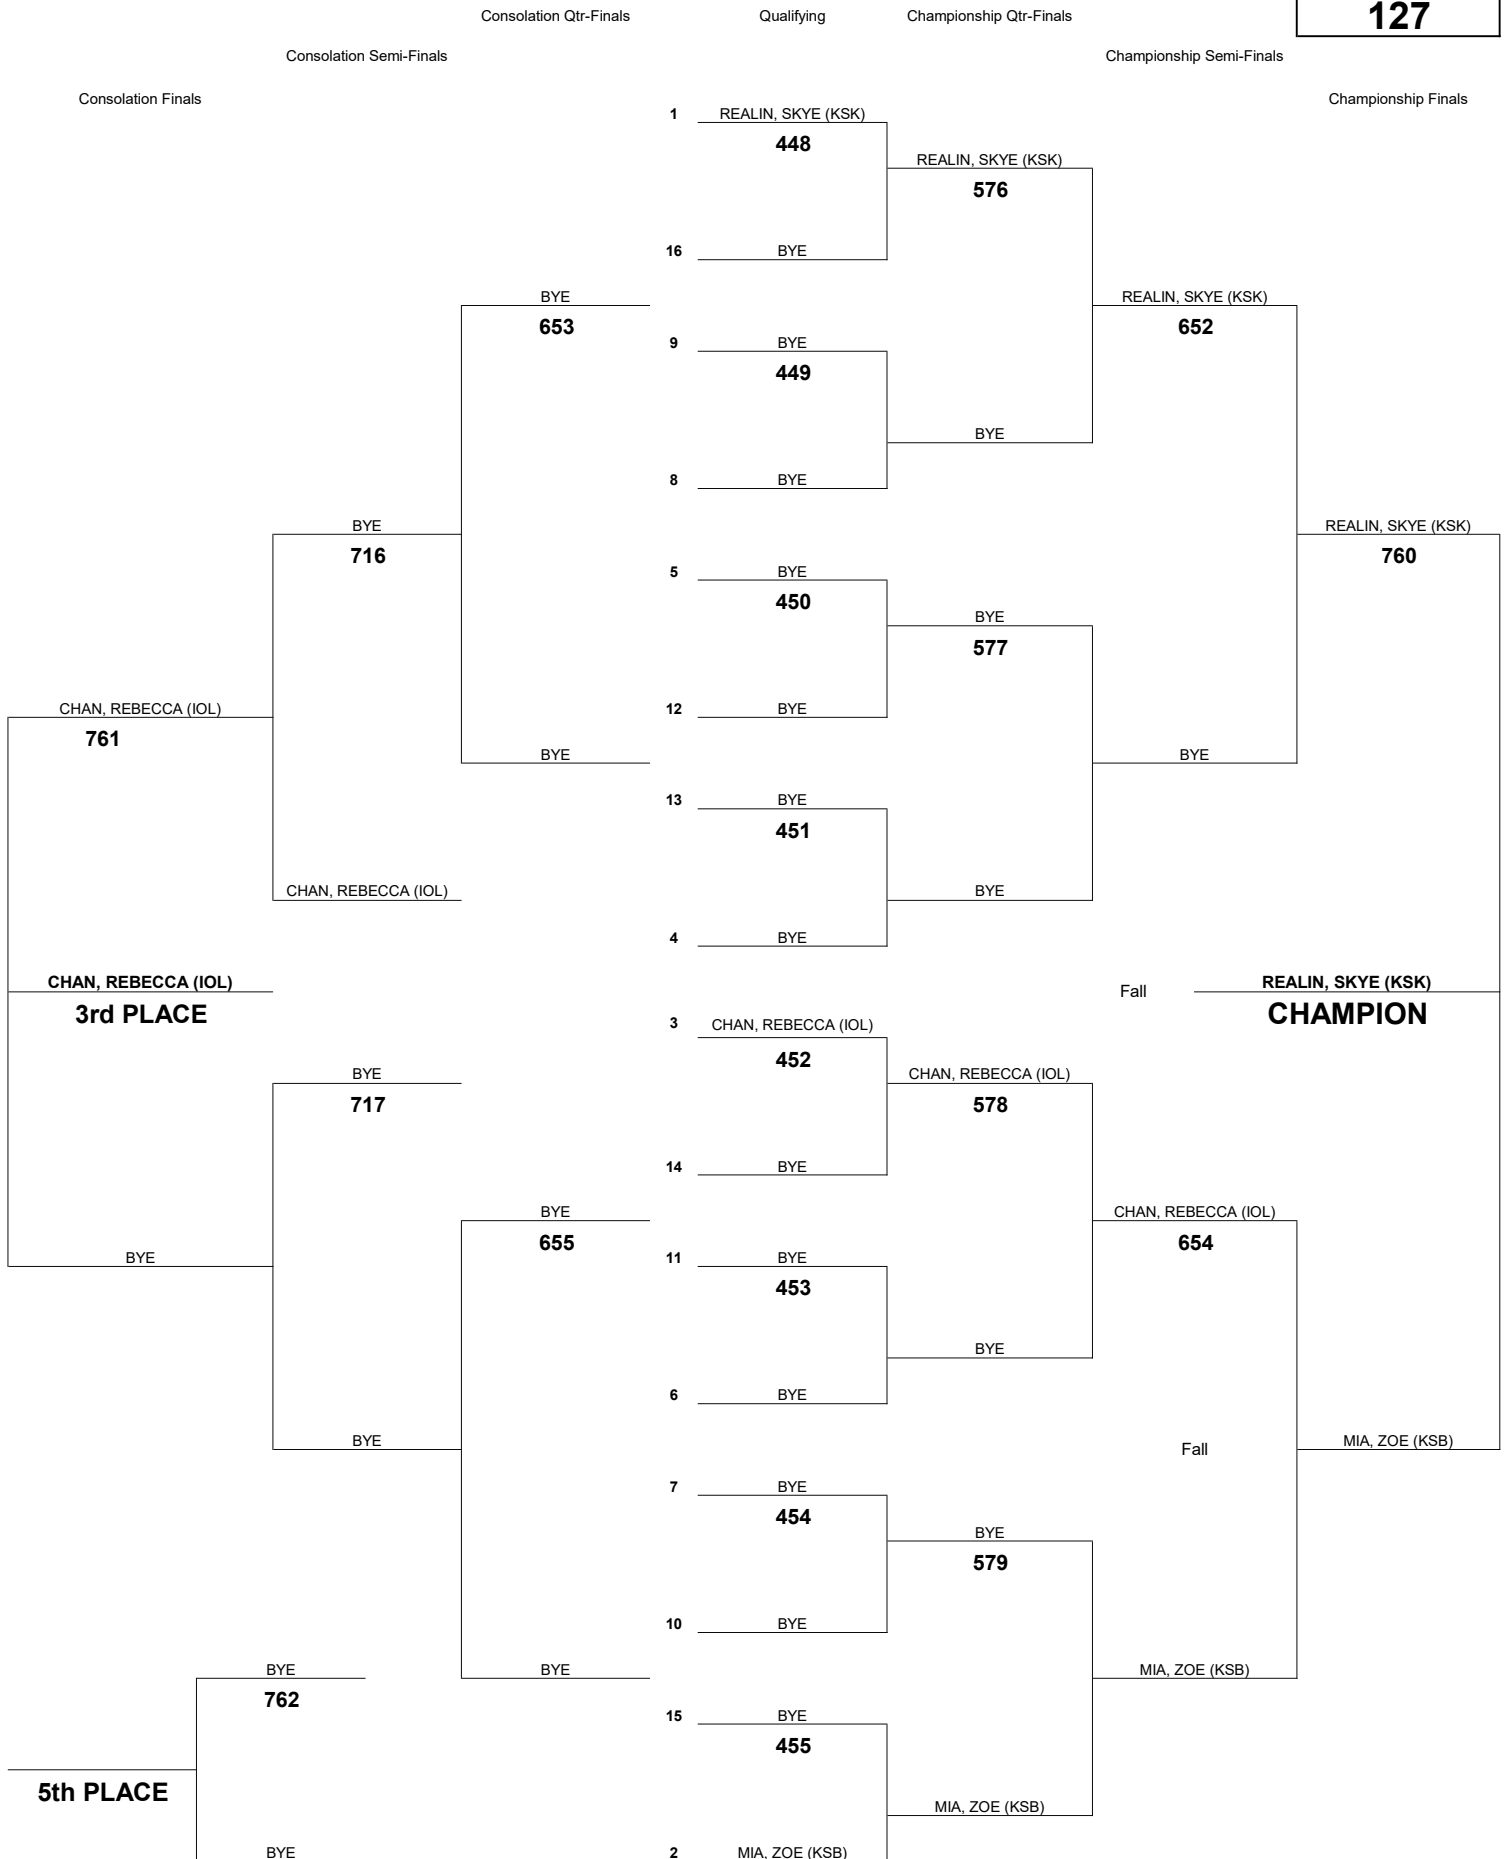

INTERSCHOLASTIC LEAGUE OF HONOLULU 2019 GIRLS VARSITY CHAMPIONSHIP TOURNAMENT

WEIGHT CLASS
127