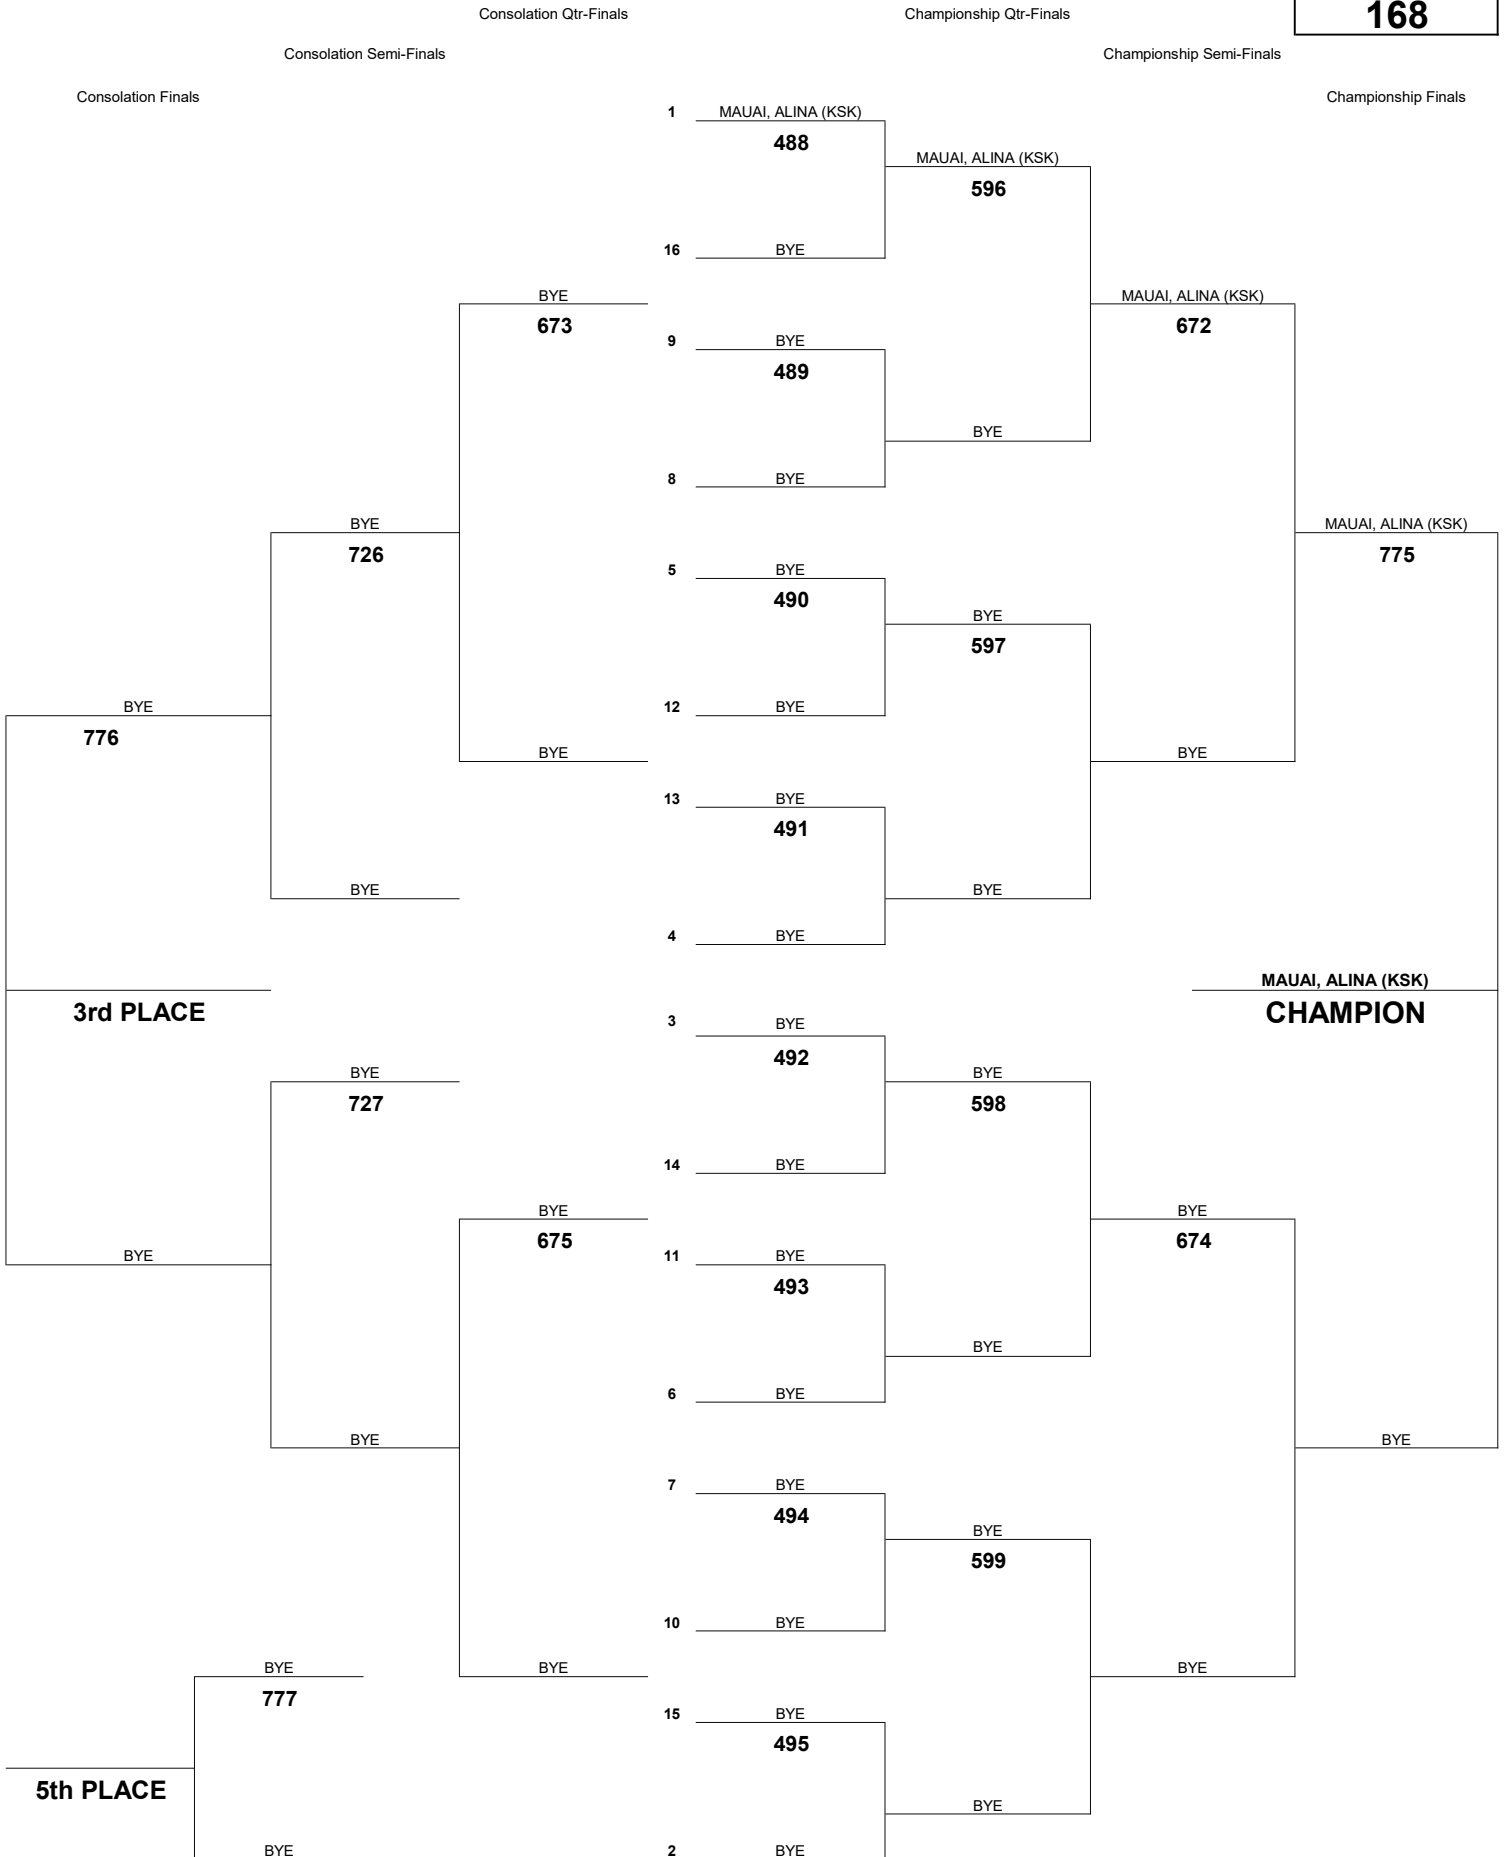

INTERSCHOLASTIC LEAGUE OF HONOLULU 2019 GIRLS VARSITY CHAMPIONSHIP TOURNAMENT

WEIGHT CLASS

168