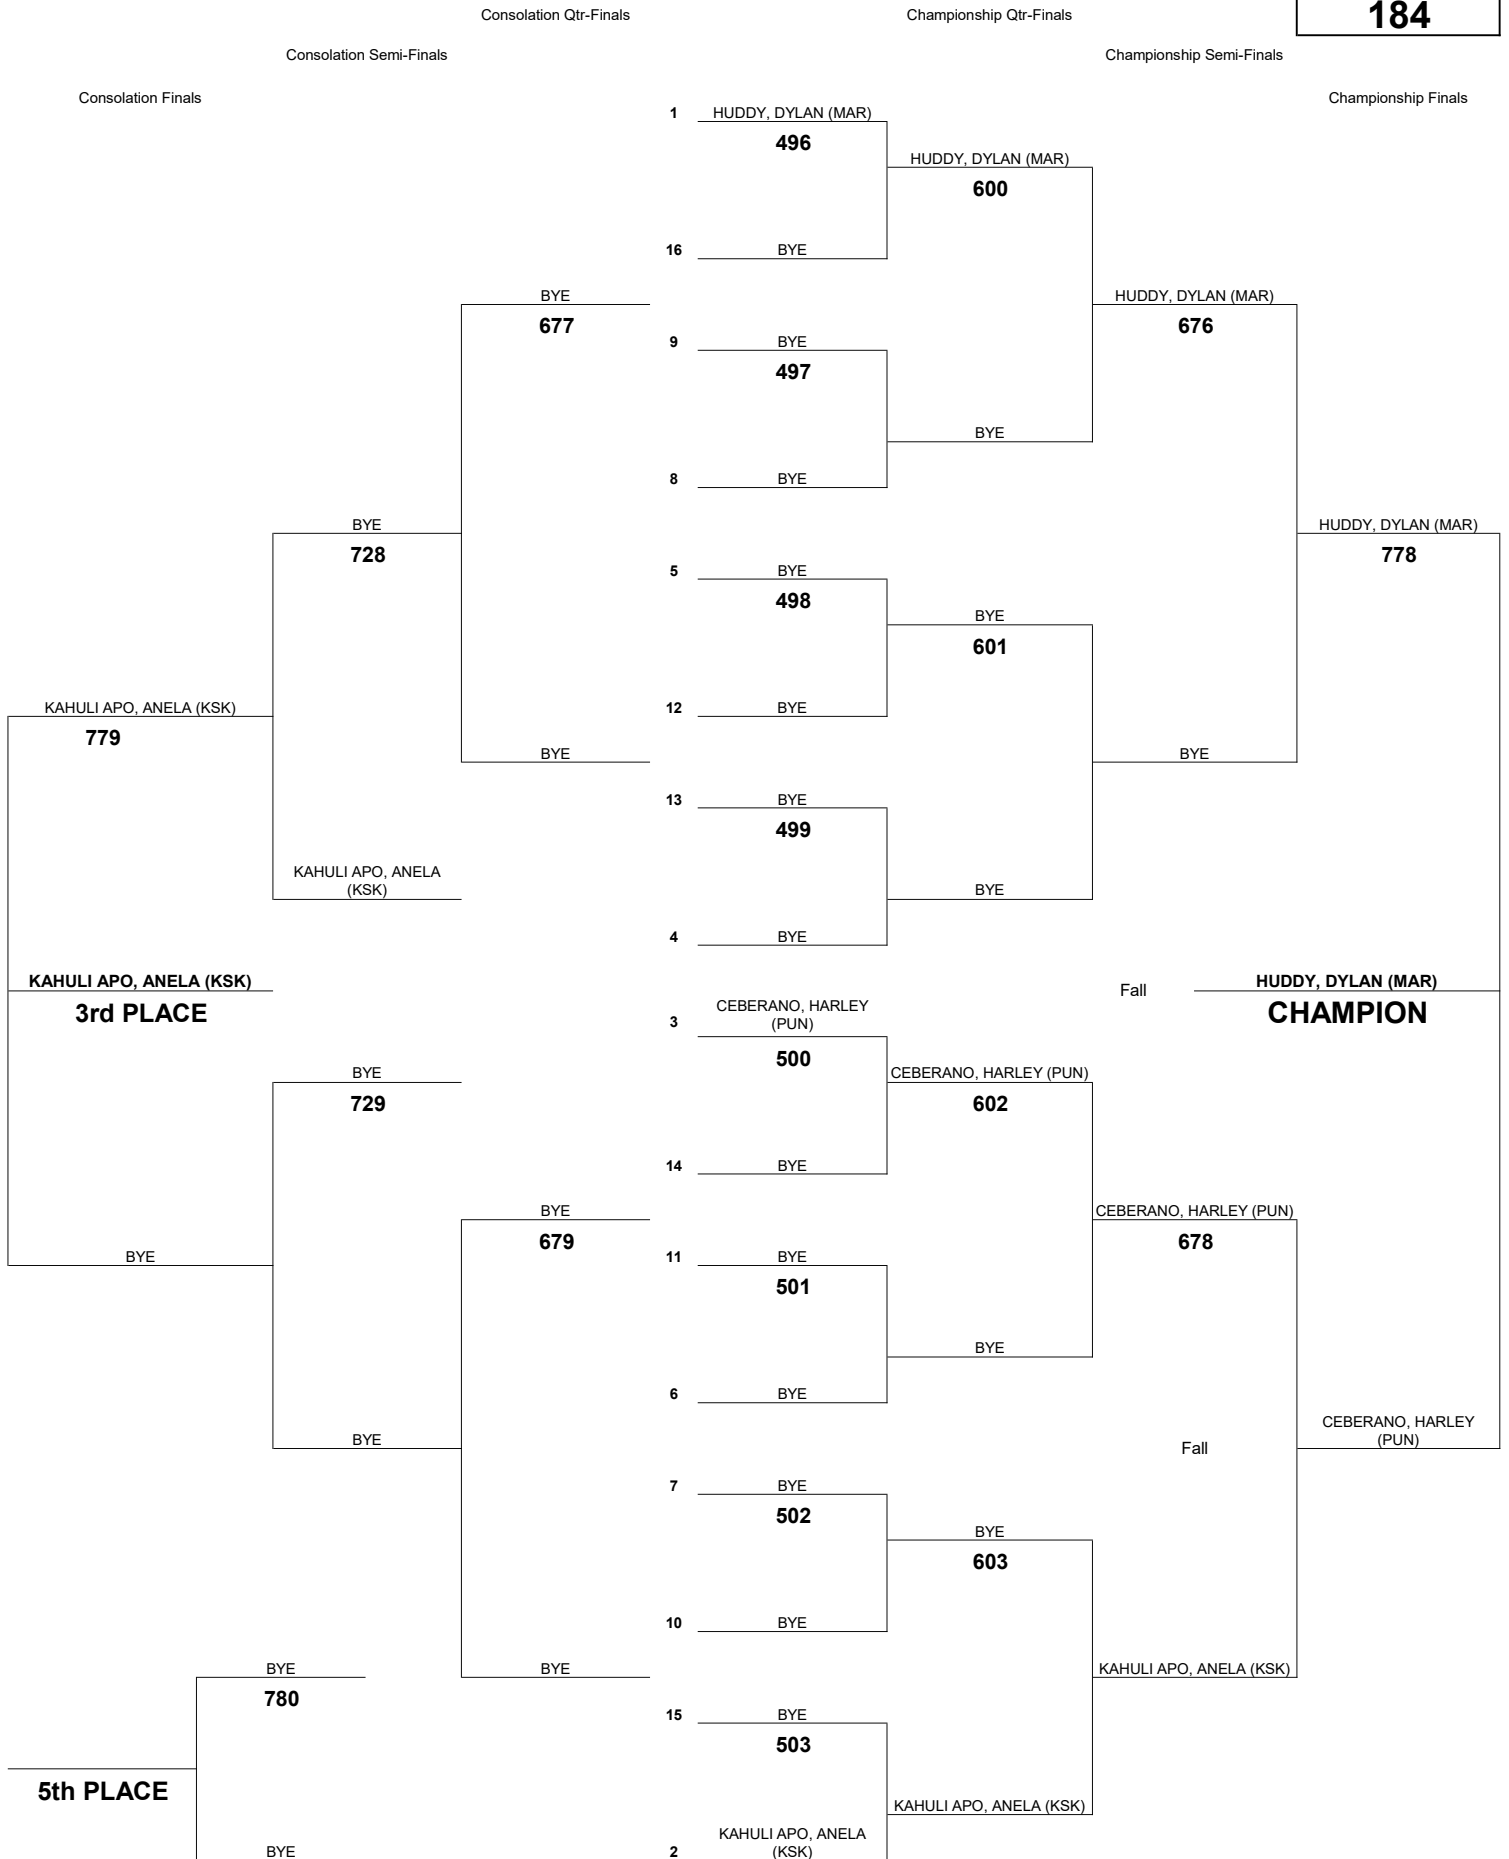

INTERSCHOLASTIC LEAGUE OF HONOLULU 2019 GIRLS VARSITY CHAMPIONSHIP TOURNAMENT

WEIGHT CLASS

168

INTERSCHOLASTIC LEAGUE OF HONOLULU 2019 GIRLS VARSITY CHAMPIONSHIP TOURNAMENT

WEIGHT CLASS
184

INTERSCHOLASTIC LEAGUE OF HONOLULU 2019 GIRLS VARSITY CHAMPIONSHIP TOURNAMENT