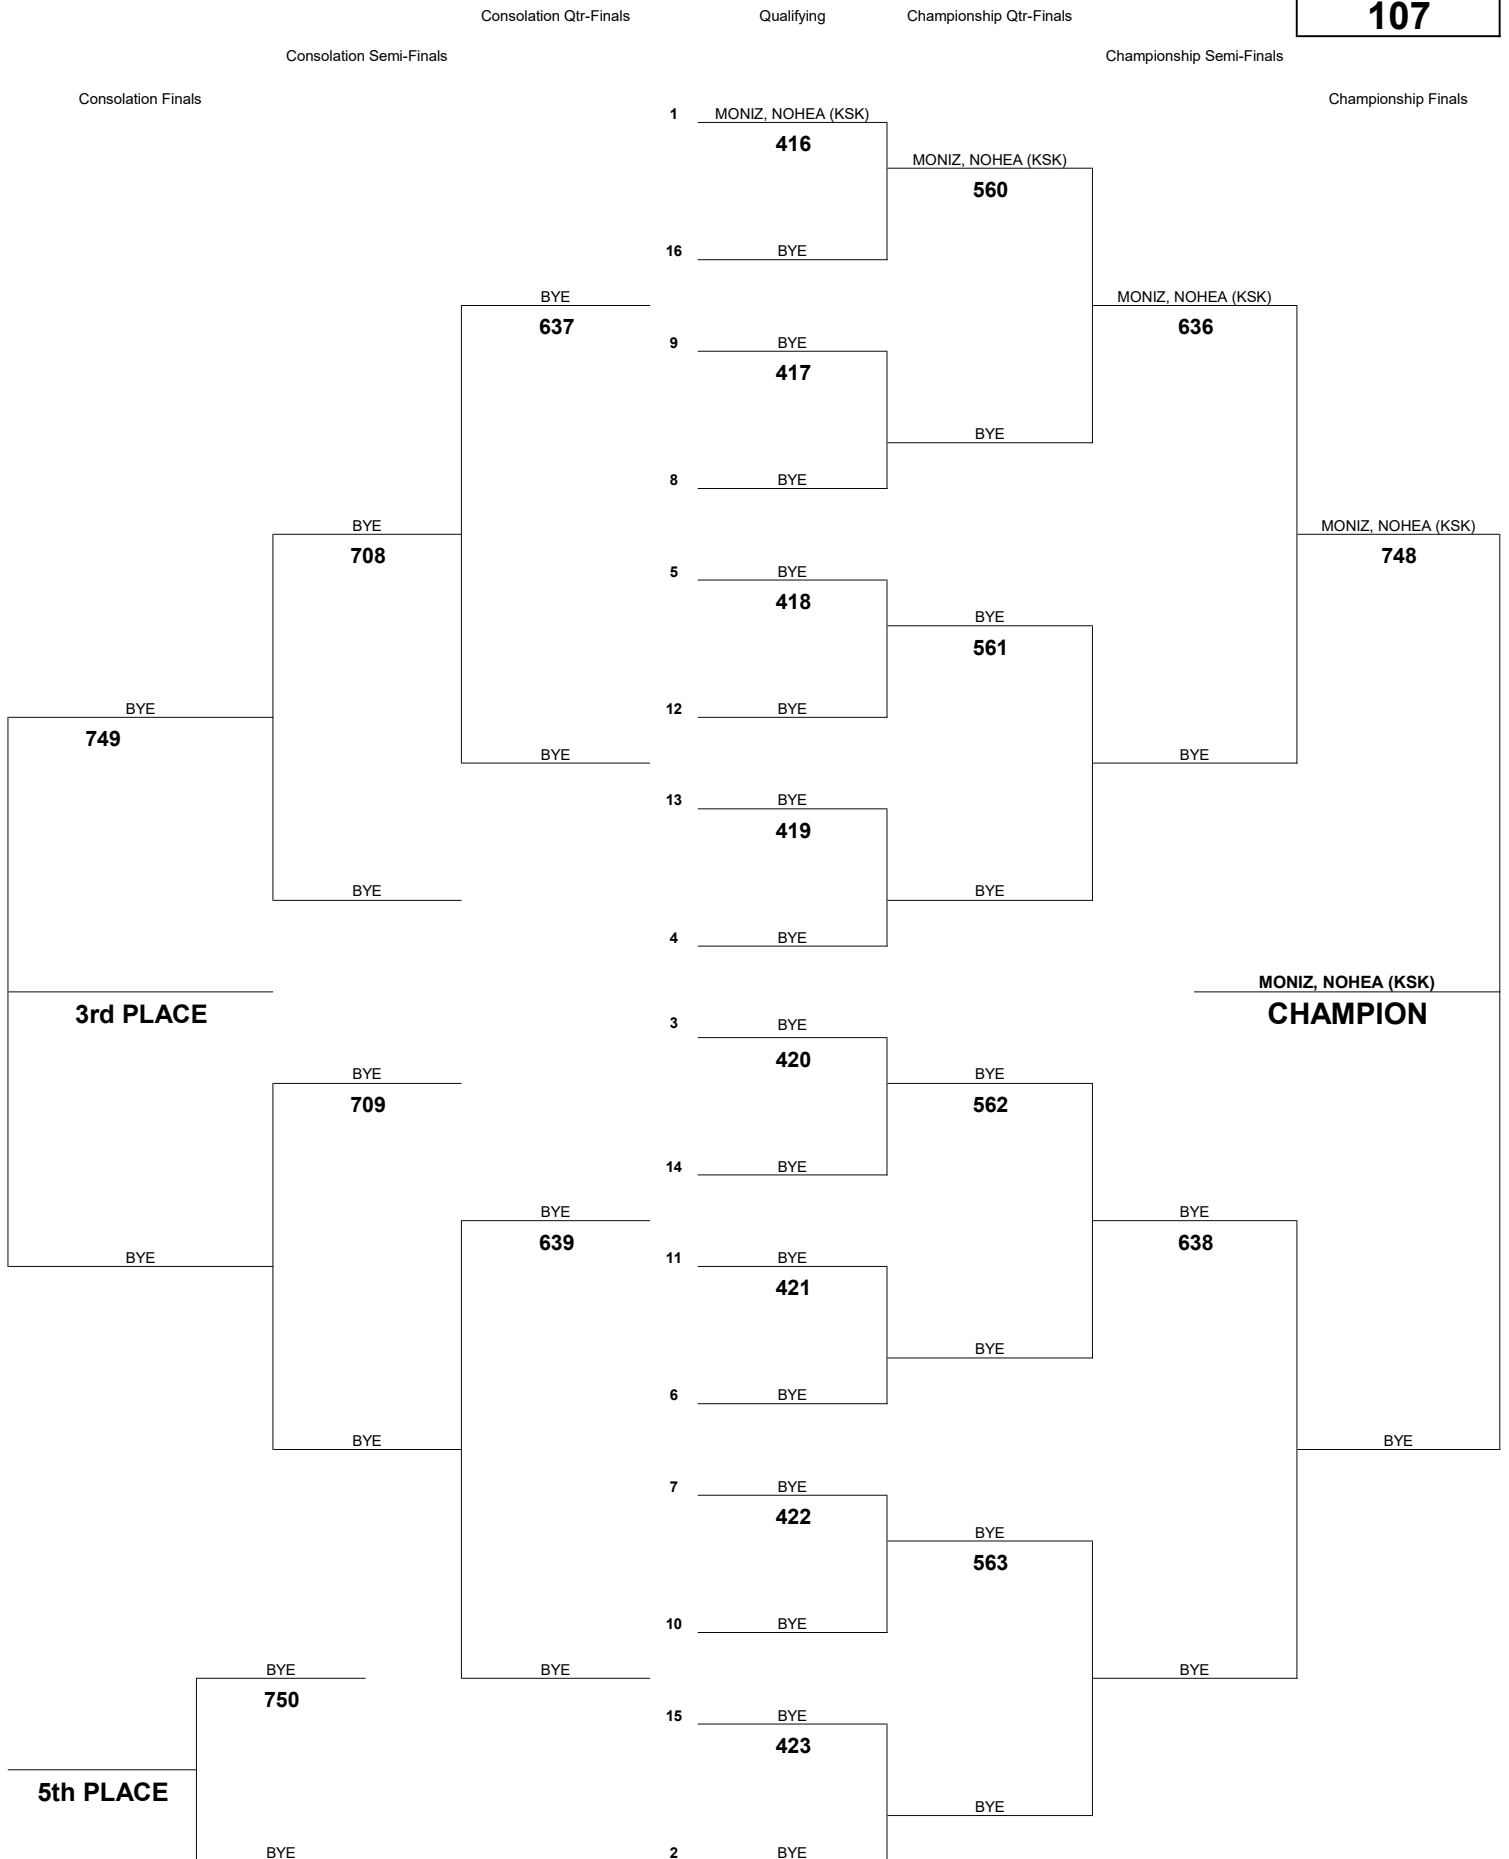

INTERSCHOLASTIC LEAGUE OF HONOLULU 2019 GIRLS VARSITY CHAMPIONSHIP TOURNAMENT

WEIGHT CLASS
107