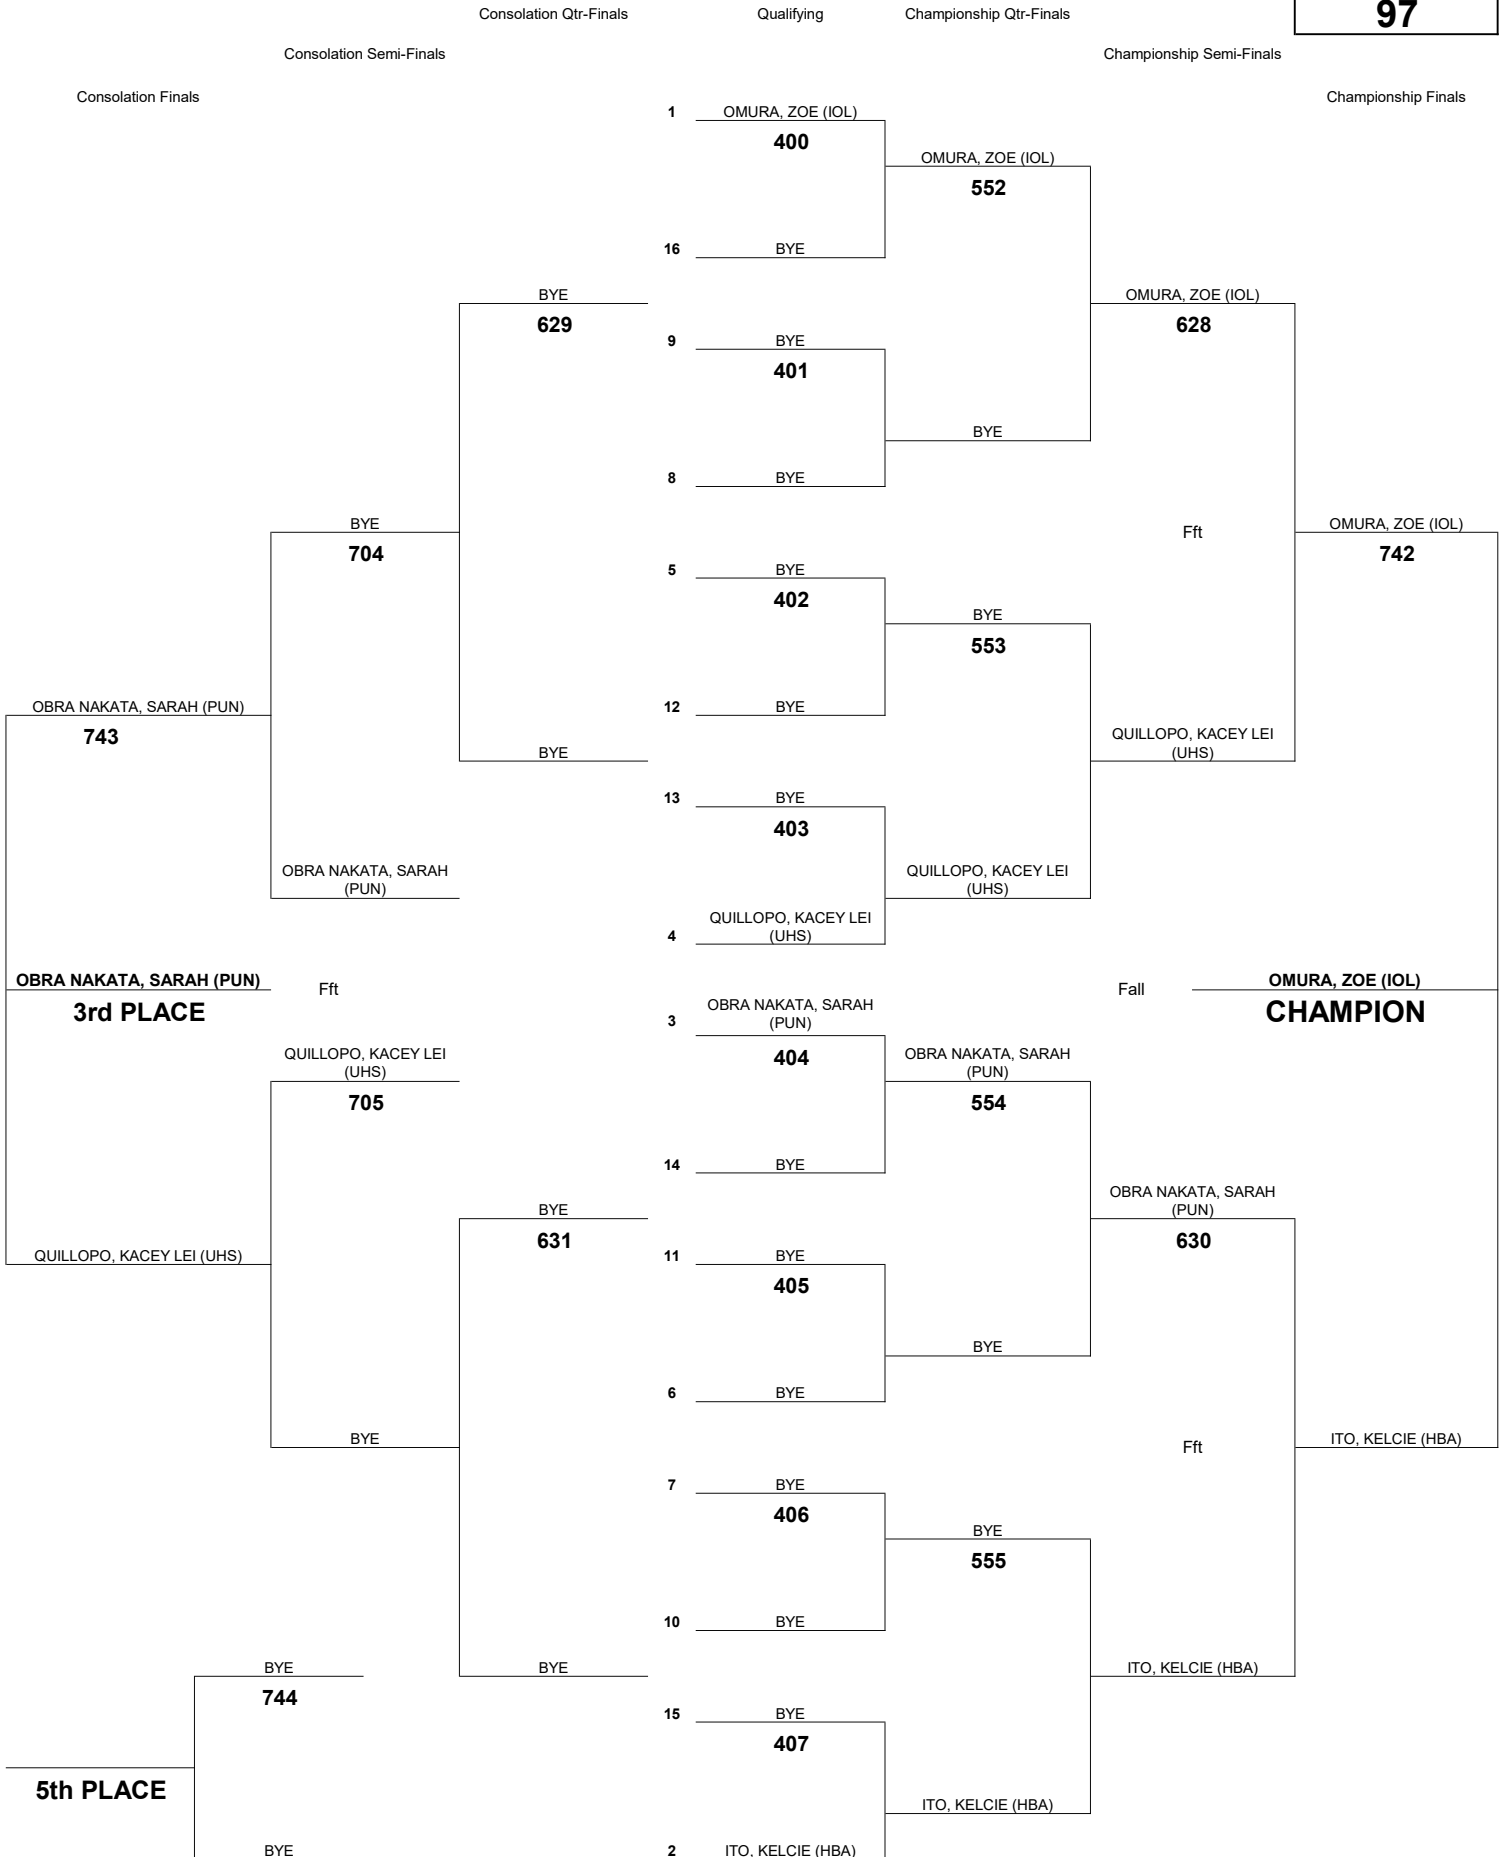

INTERSCHOLASTIC LEAGUE OF HONOLULU 2019 GIRLS VARSITY CHAMPIONSHIP TOURNAMENT

WEIGHT CLASS

97

INTERSCHOLASTIC LEAGUE OF HONOLULU 2019 GIRLS VARSITY CHAMPIONSHIP TOURNAMENT

WEIGHT CLASS
102

INTERSCHOLASTIC LEAGUE OF HONOLULU 2019 GIRLS VARSITY CHAMPIONSHIP TOURNAMENT