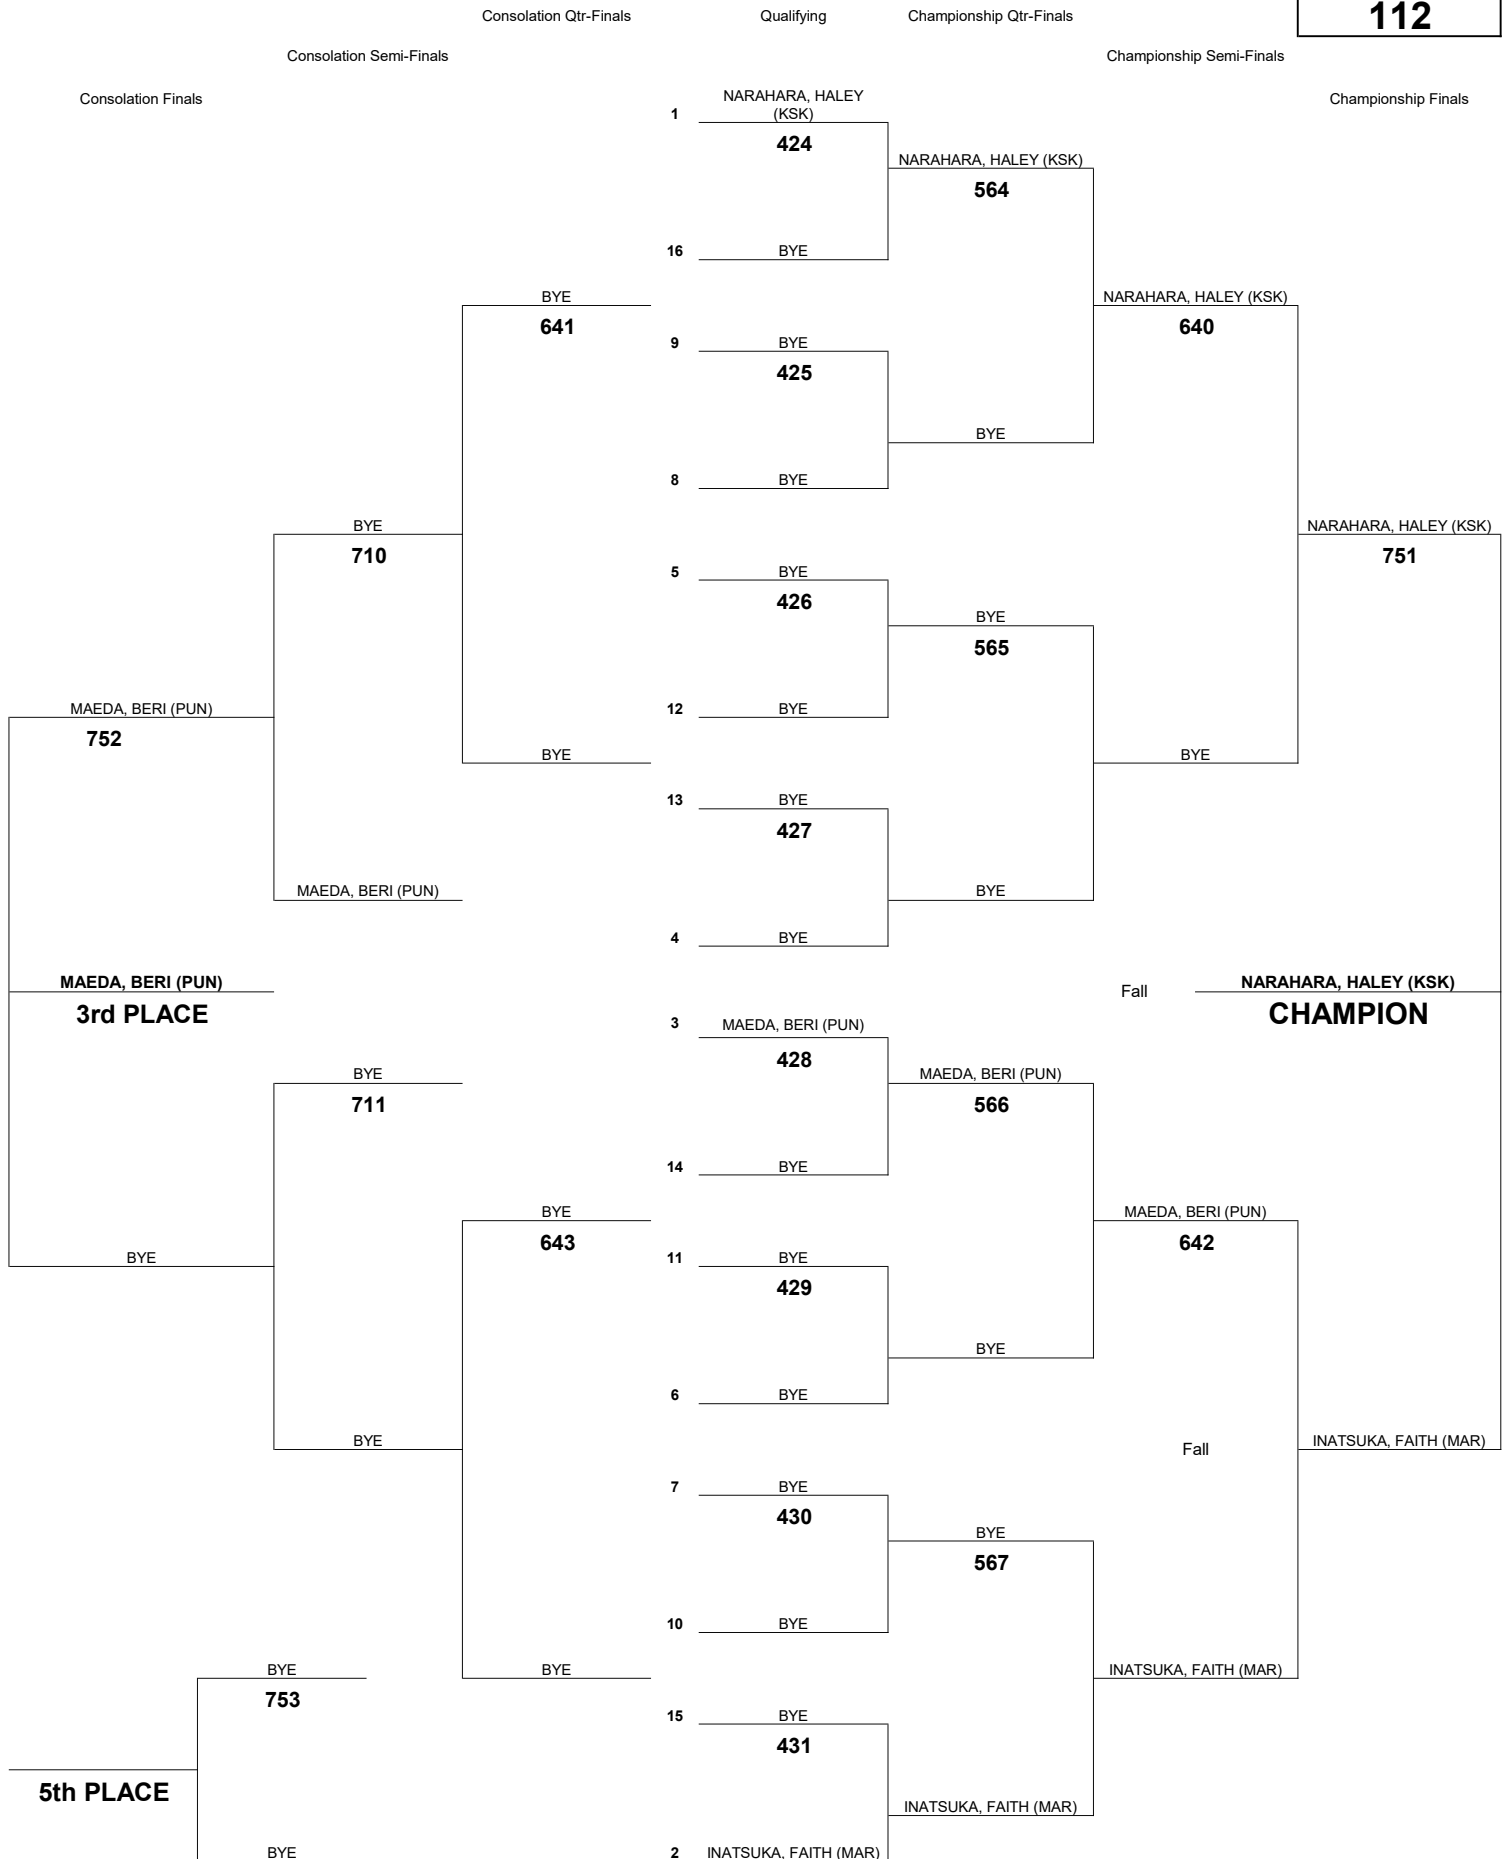

INTERSCHOLASTIC LEAGUE OF HONOLULU 2019 GIRLS VARSITY CHAMPIONSHIP TOURNAMENT

WEIGHT CLASS
112