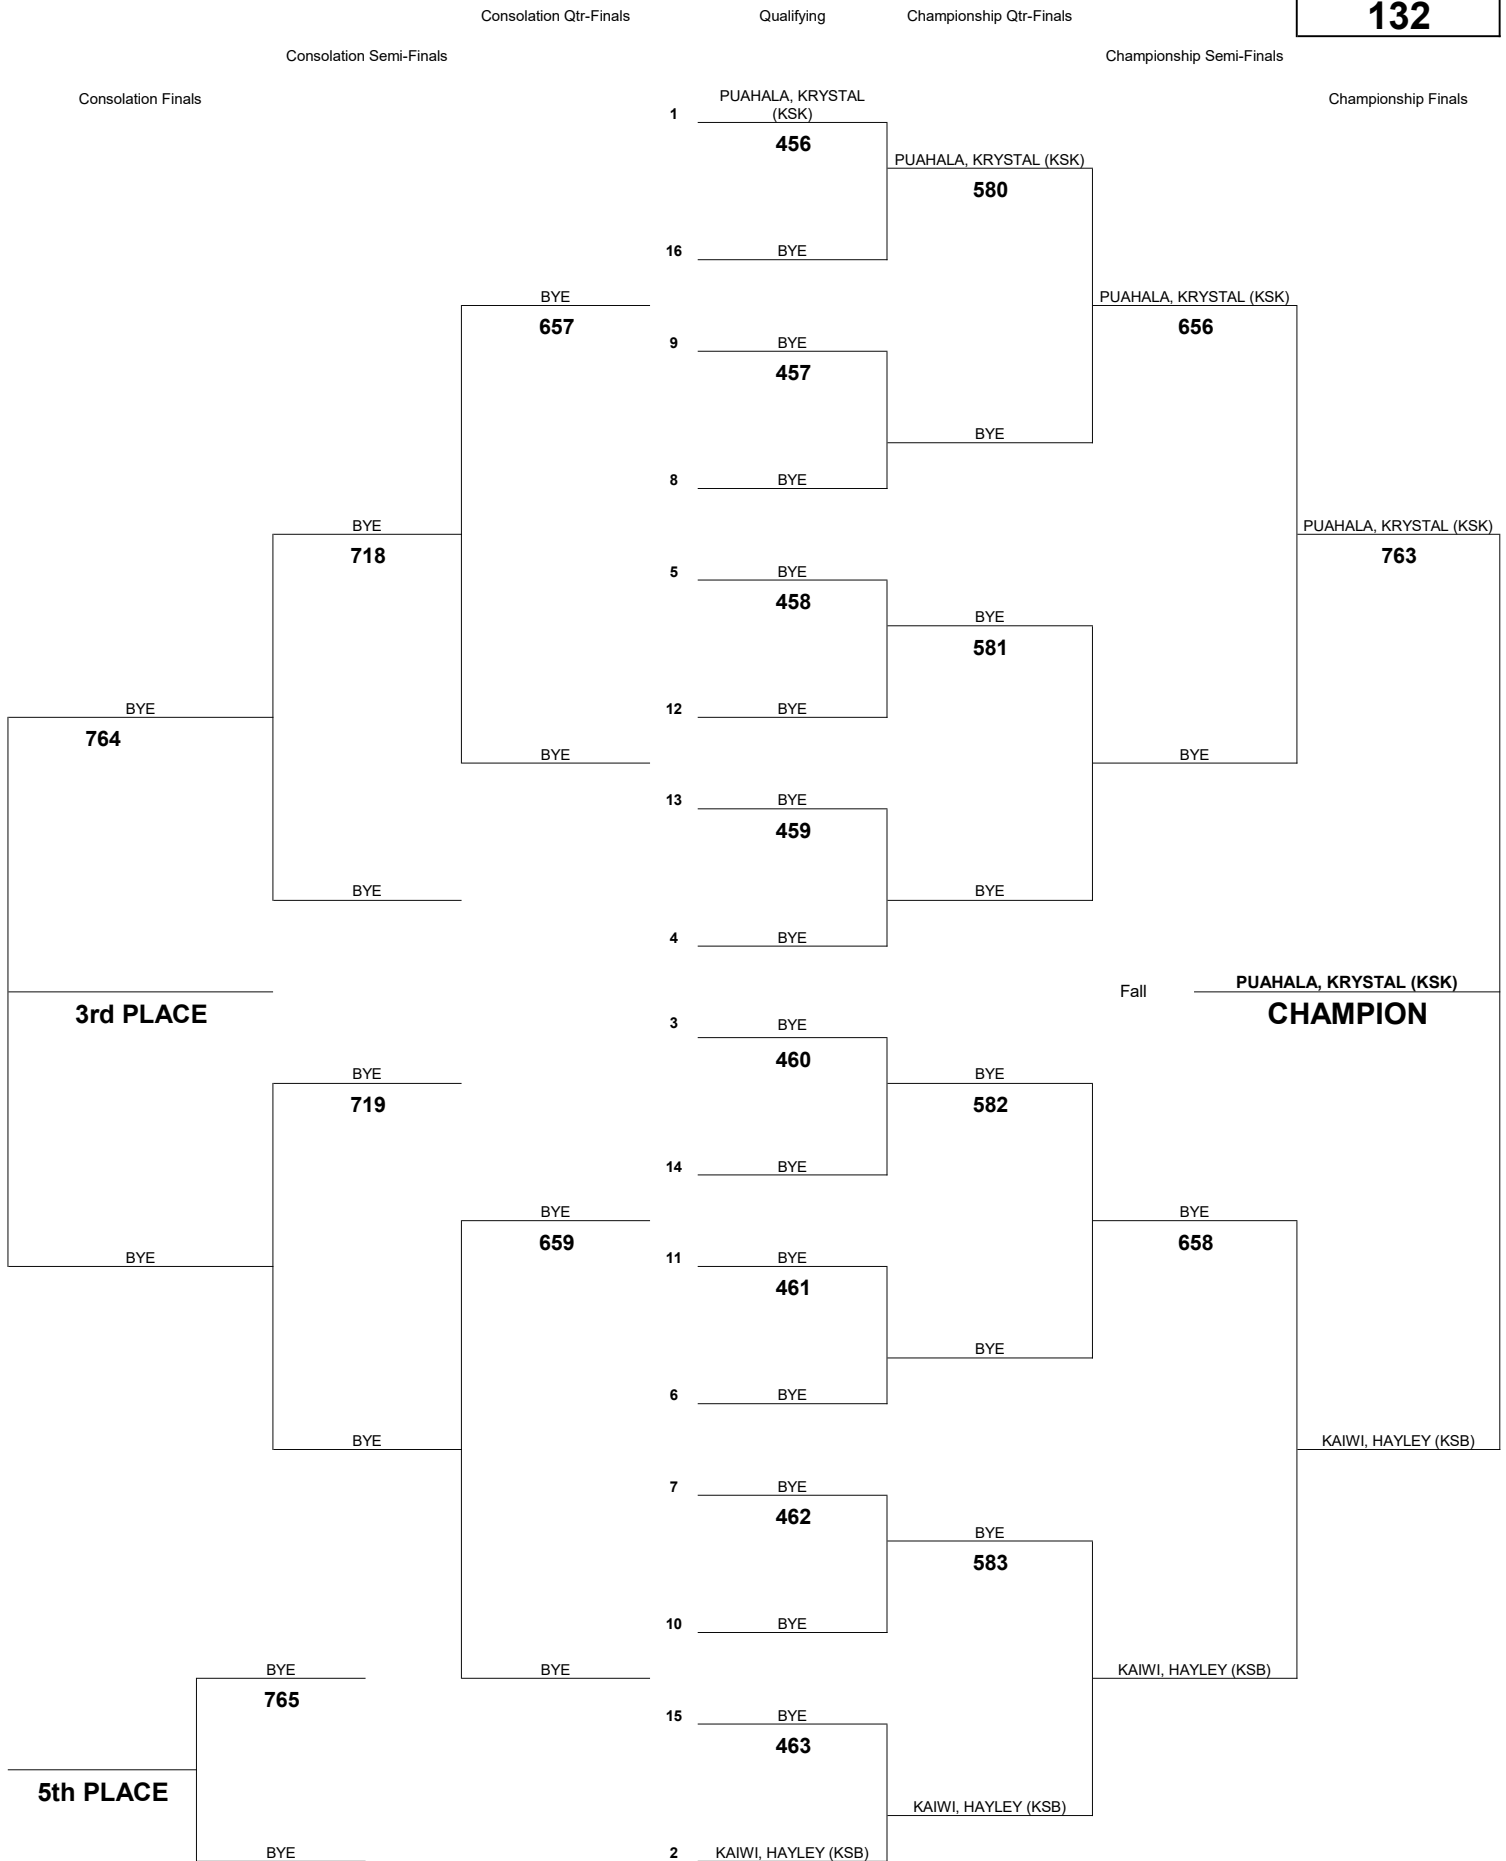

INTERSCHOLASTIC LEAGUE OF HONOLULU 2019 GIRLS VARSITY CHAMPIONSHIP TOURNAMENT

WEIGHT CLASS
132