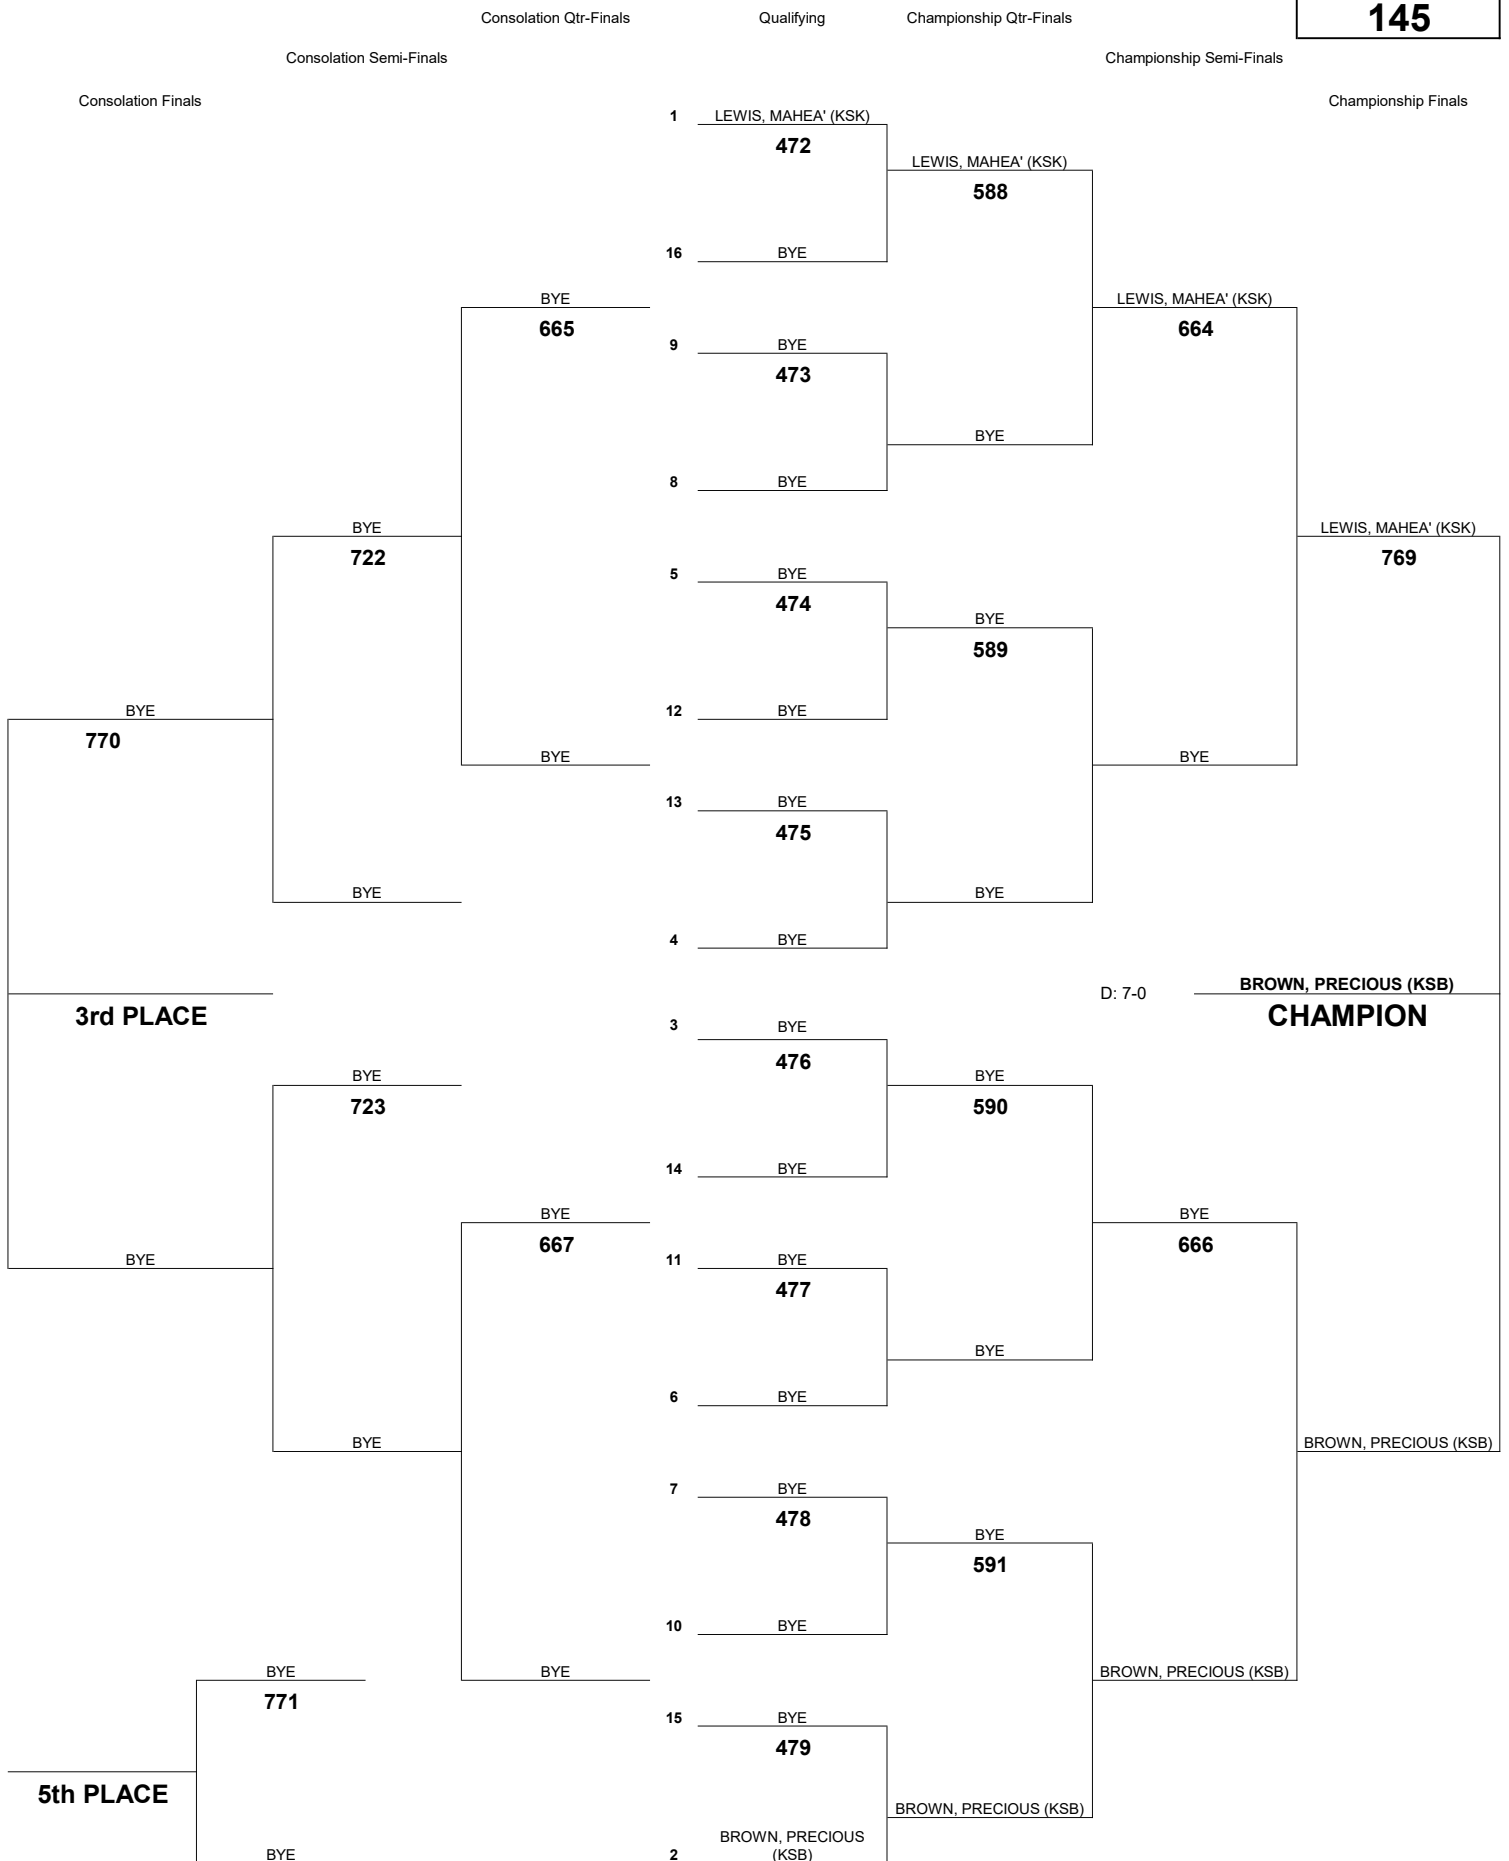

INTERSCHOLASTIC LEAGUE OF HONOLULU 2019 GIRLS VARSITY CHAMPIONSHIP TOURNAMENT

WEIGHT CLASS
145