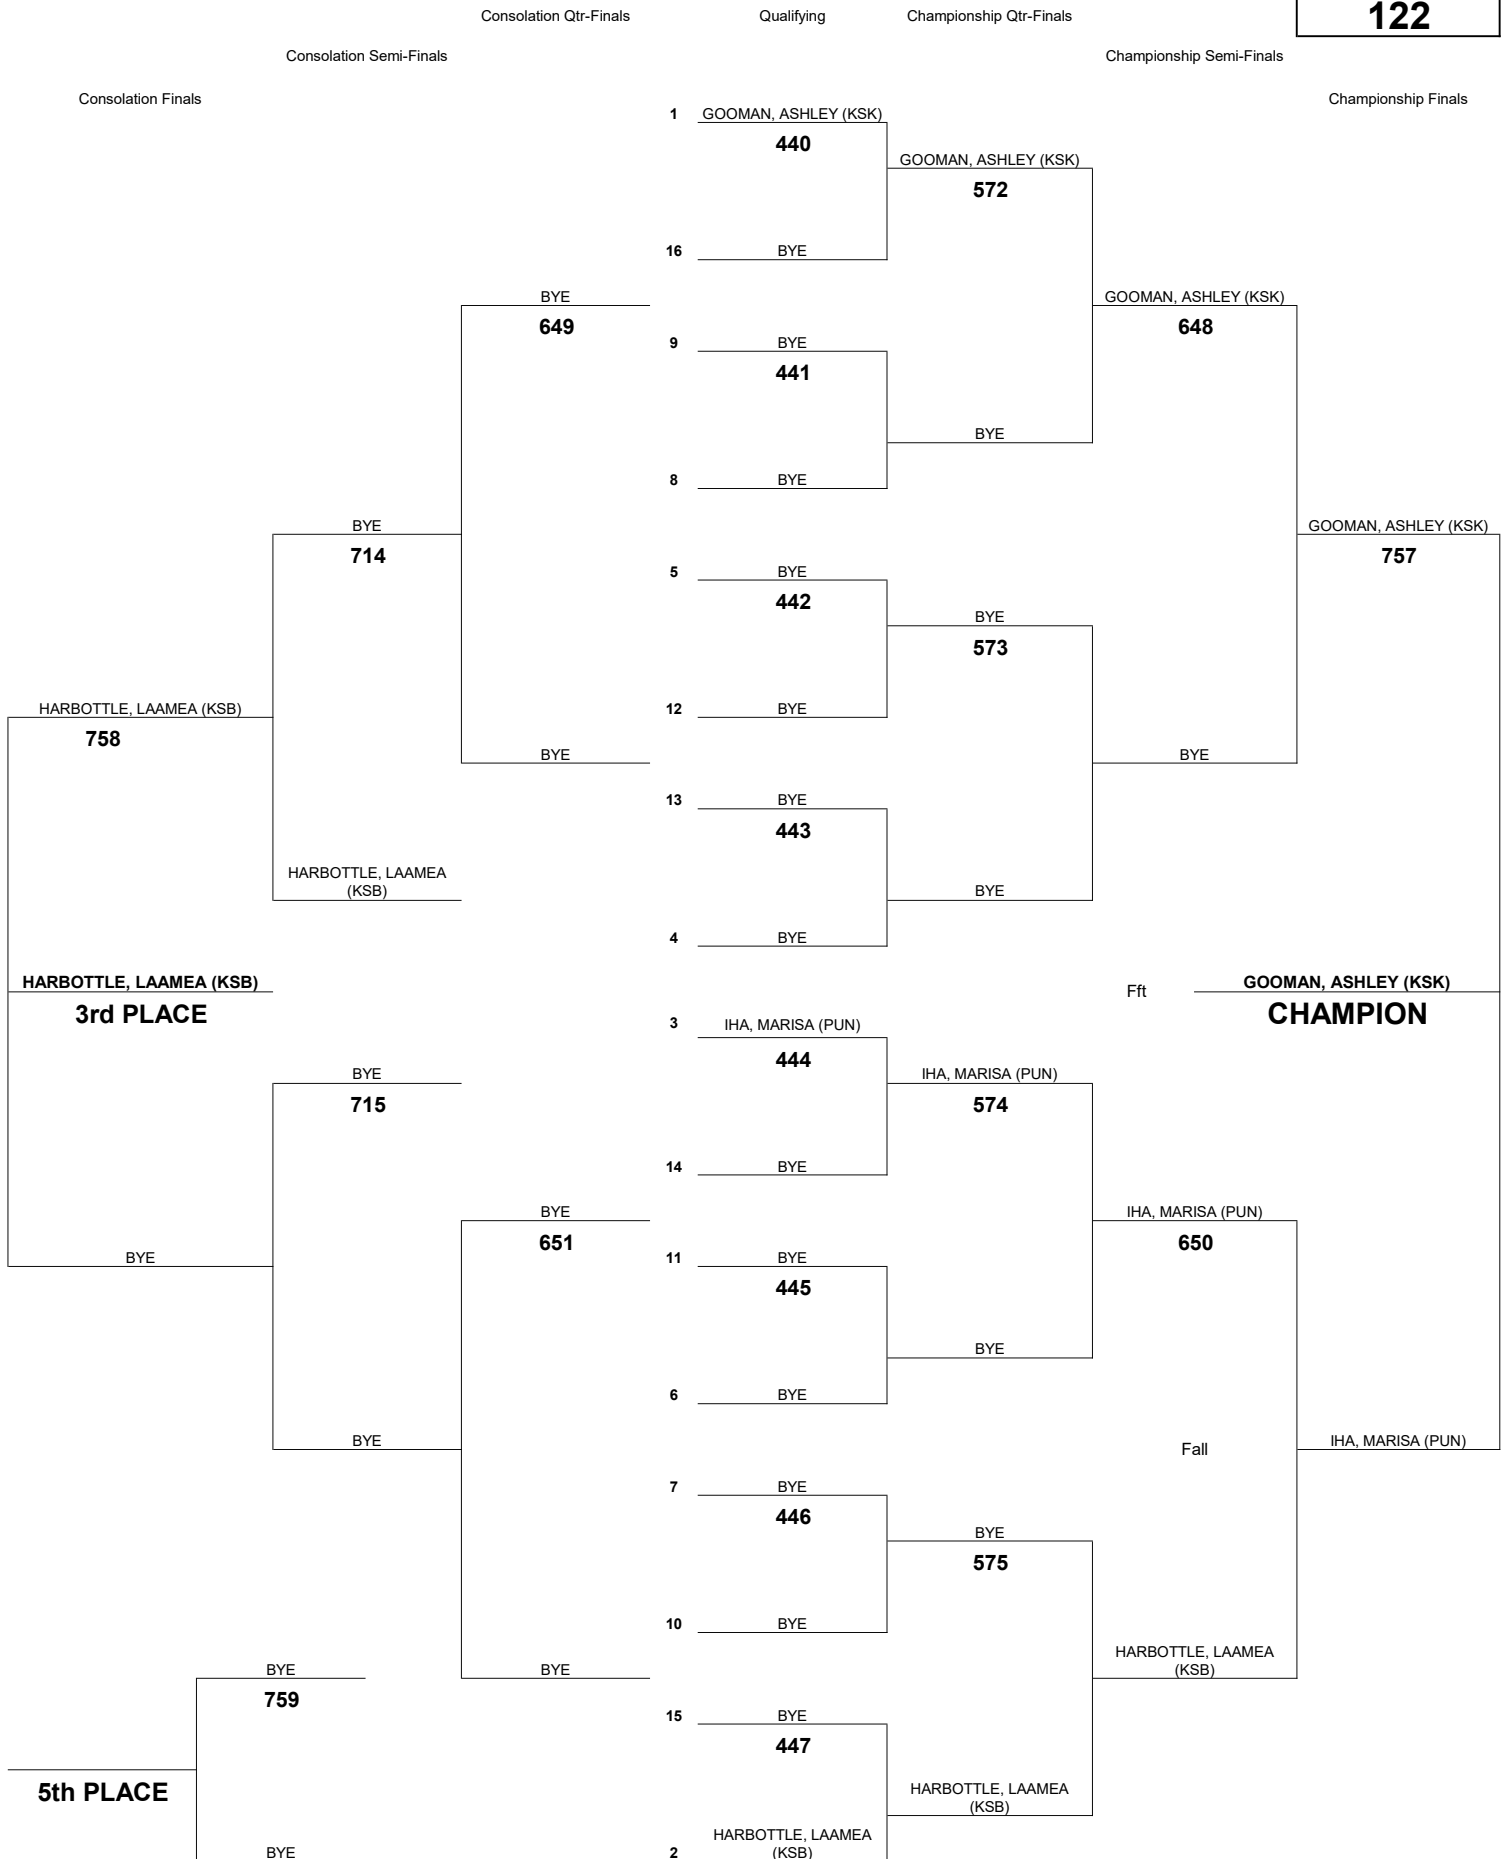

WEIGHT CLASS
107

INTERSCHOLASTIC LEAGUE OF HONOLULU 2019 GIRLS VARSITY CHAMPIONSHIP TOURNAMENT

WEIGHT CLASS
112

INTERSCHOLASTIC LEAGUE OF HONOLULU 2019 GIRLS VARSITY CHAMPIONSHIP TOURNAMENT

WEIGHT CLASS
122