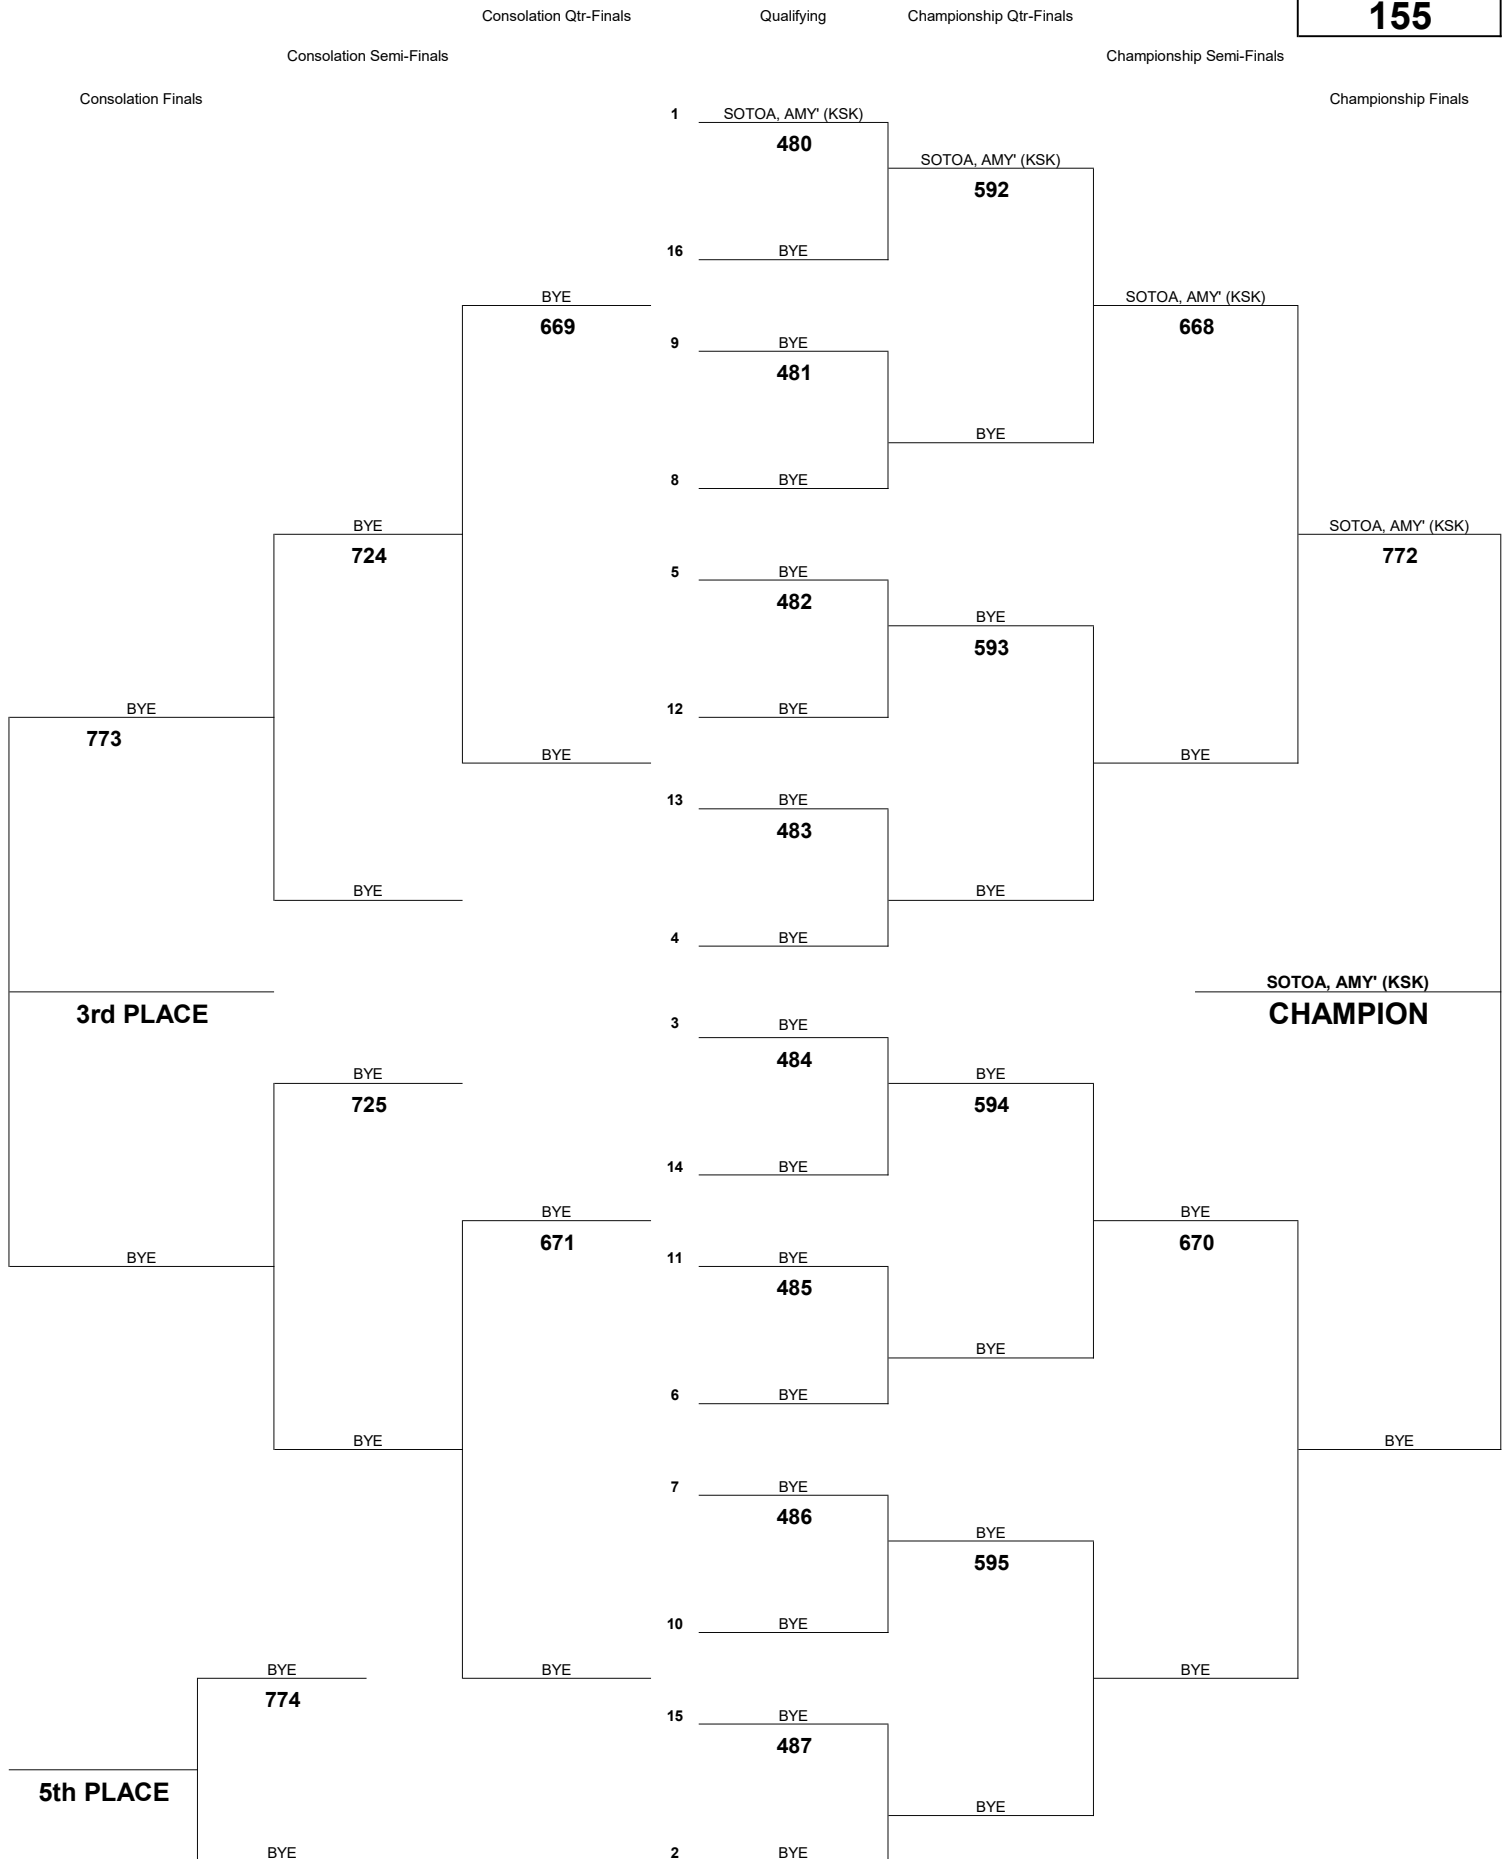

WEIGHT CLASS
138

INTERSCHOLASTIC LEAGUE OF HONOLULU 2019 GIRLS VARSITY CHAMPIONSHIP TOURNAMENT

WEIGHT CLASS
145

INTERSCHOLASTIC LEAGUE OF HONOLULU 2019 GIRLS VARSITY CHAMPIONSHIP TOURNAMENT

WEIGHT CLASS
155