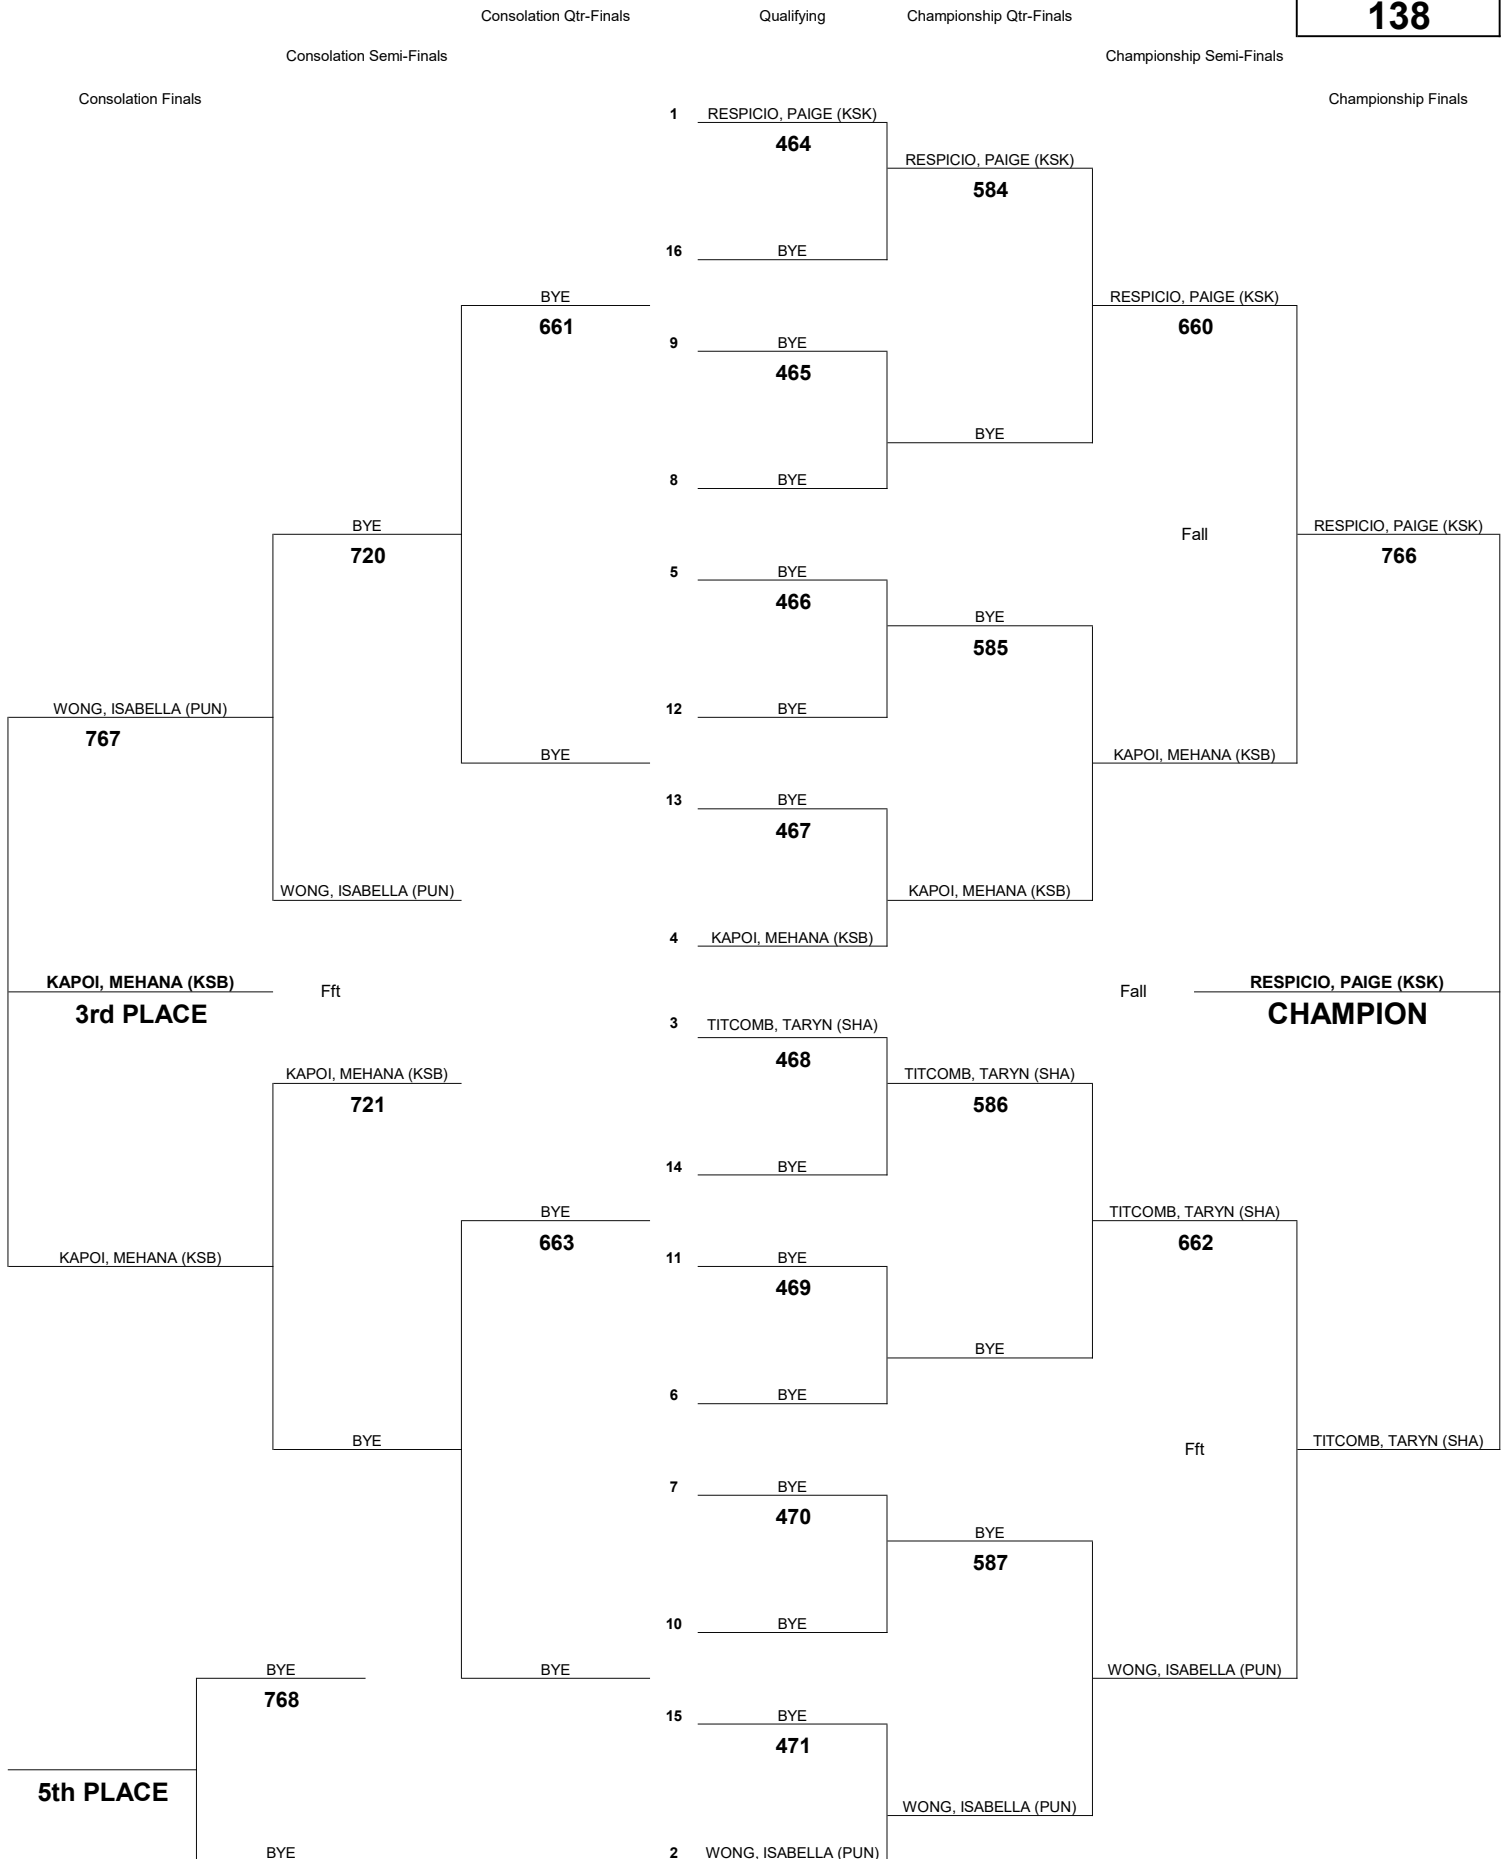

INTERSCHOLASTIC LEAGUE OF HONOLULU 2019 GIRLS VARSITY CHAMPIONSHIP TOURNAMENT

WEIGHT CLASS
138