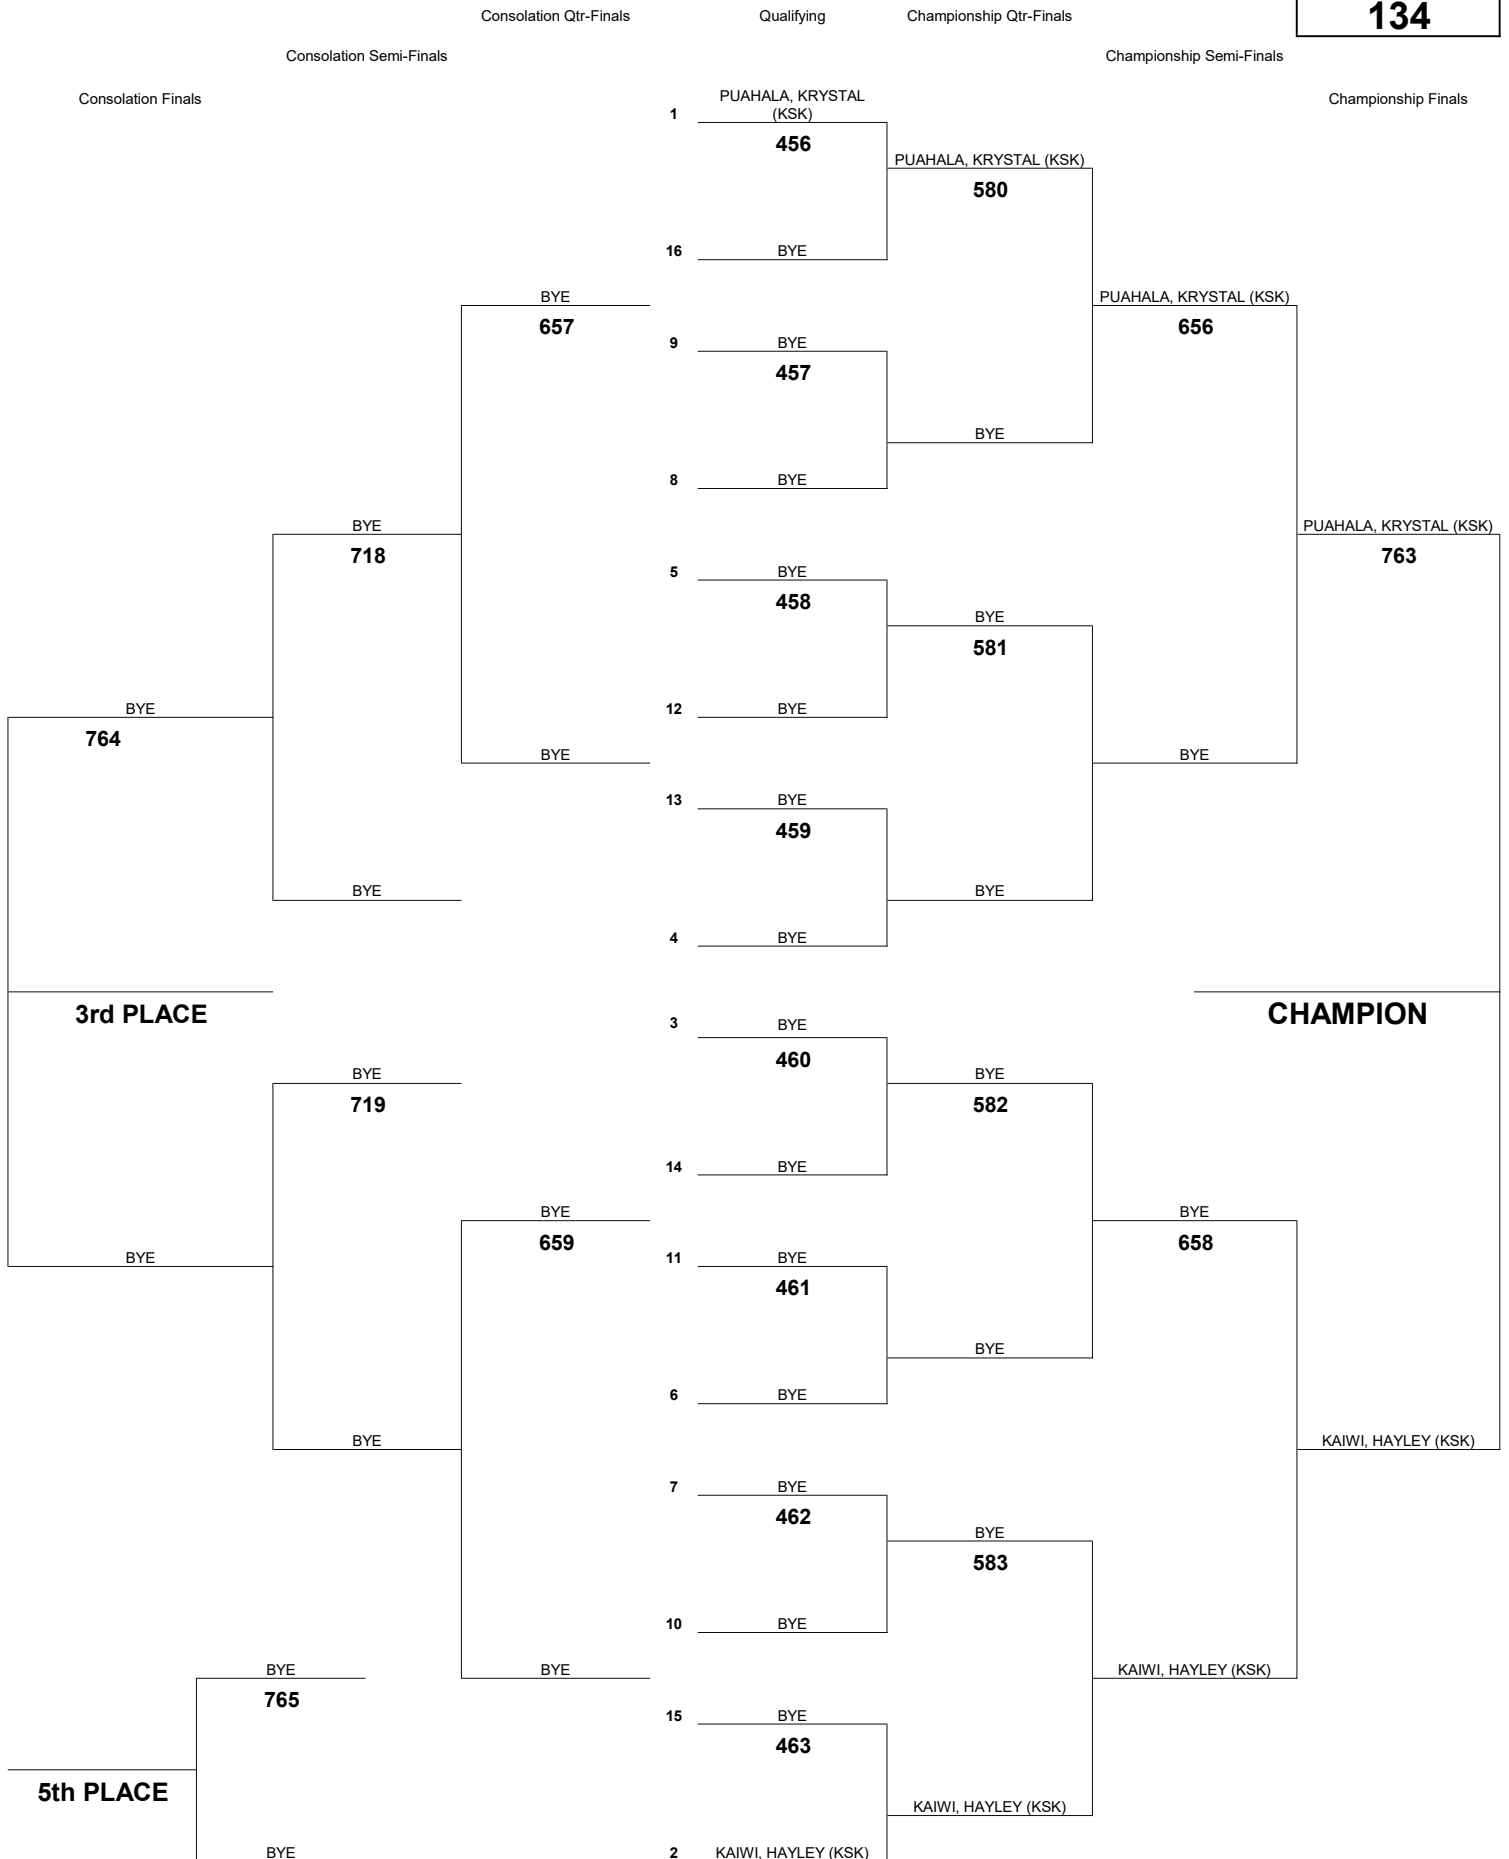

INTERSCHOLASTIC LEAGUE OF HONOLULU 2019 GIRLS VARSITY CHAMPIONSHIP TOURNAMENT

WEIGHT CLASS
134