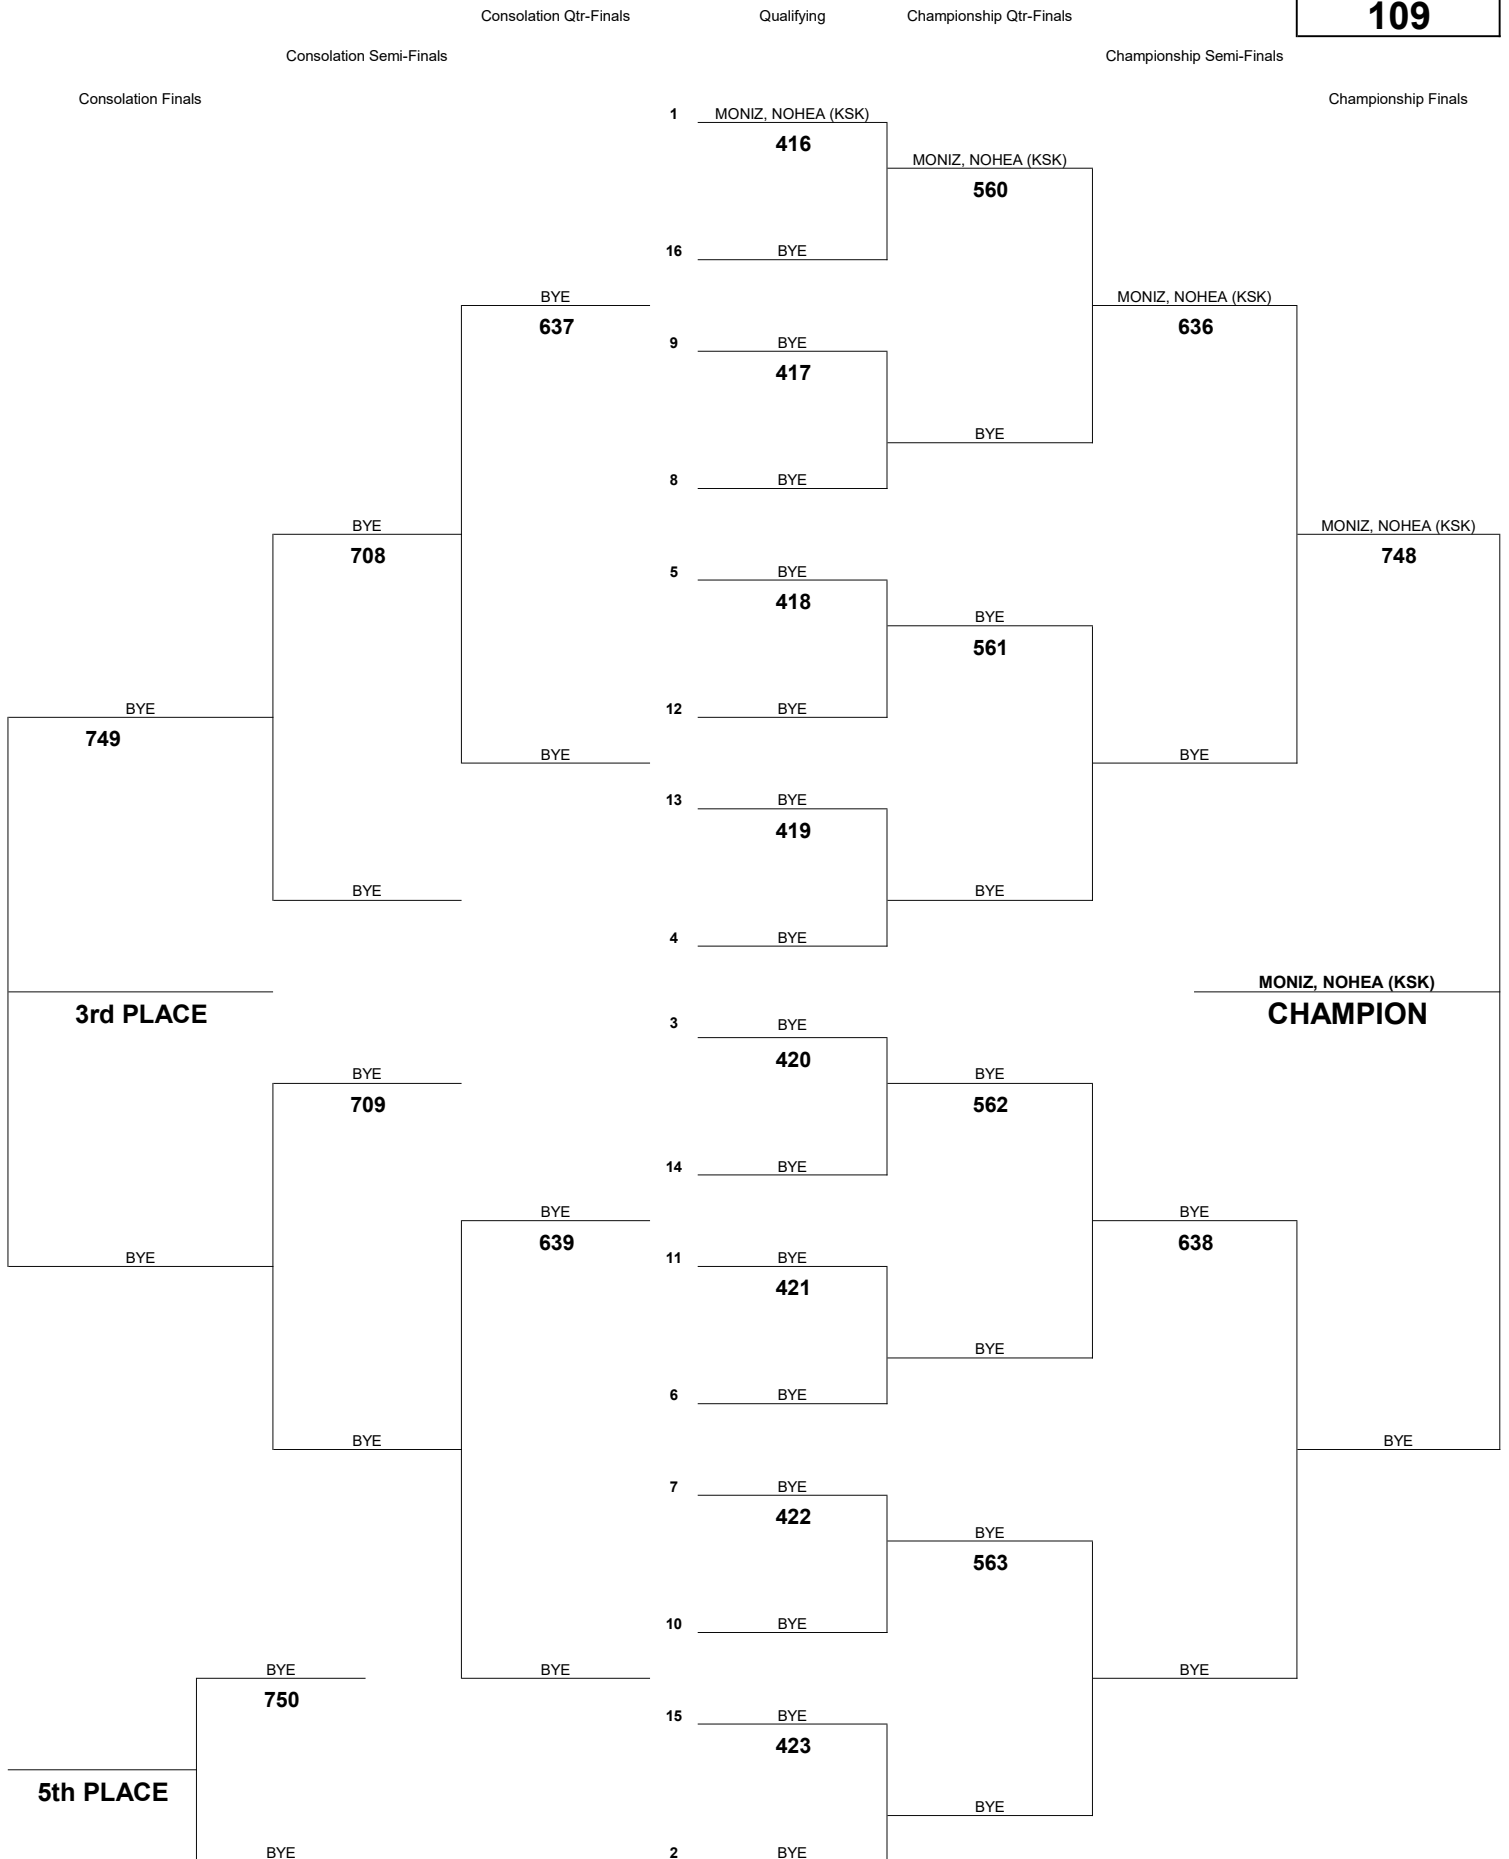

INTERSCHOLASTIC LEAGUE OF HONOLULU 2019 GIRLS VARSITY CHAMPIONSHIP TOURNAMENT

WEIGHT CLASS
109