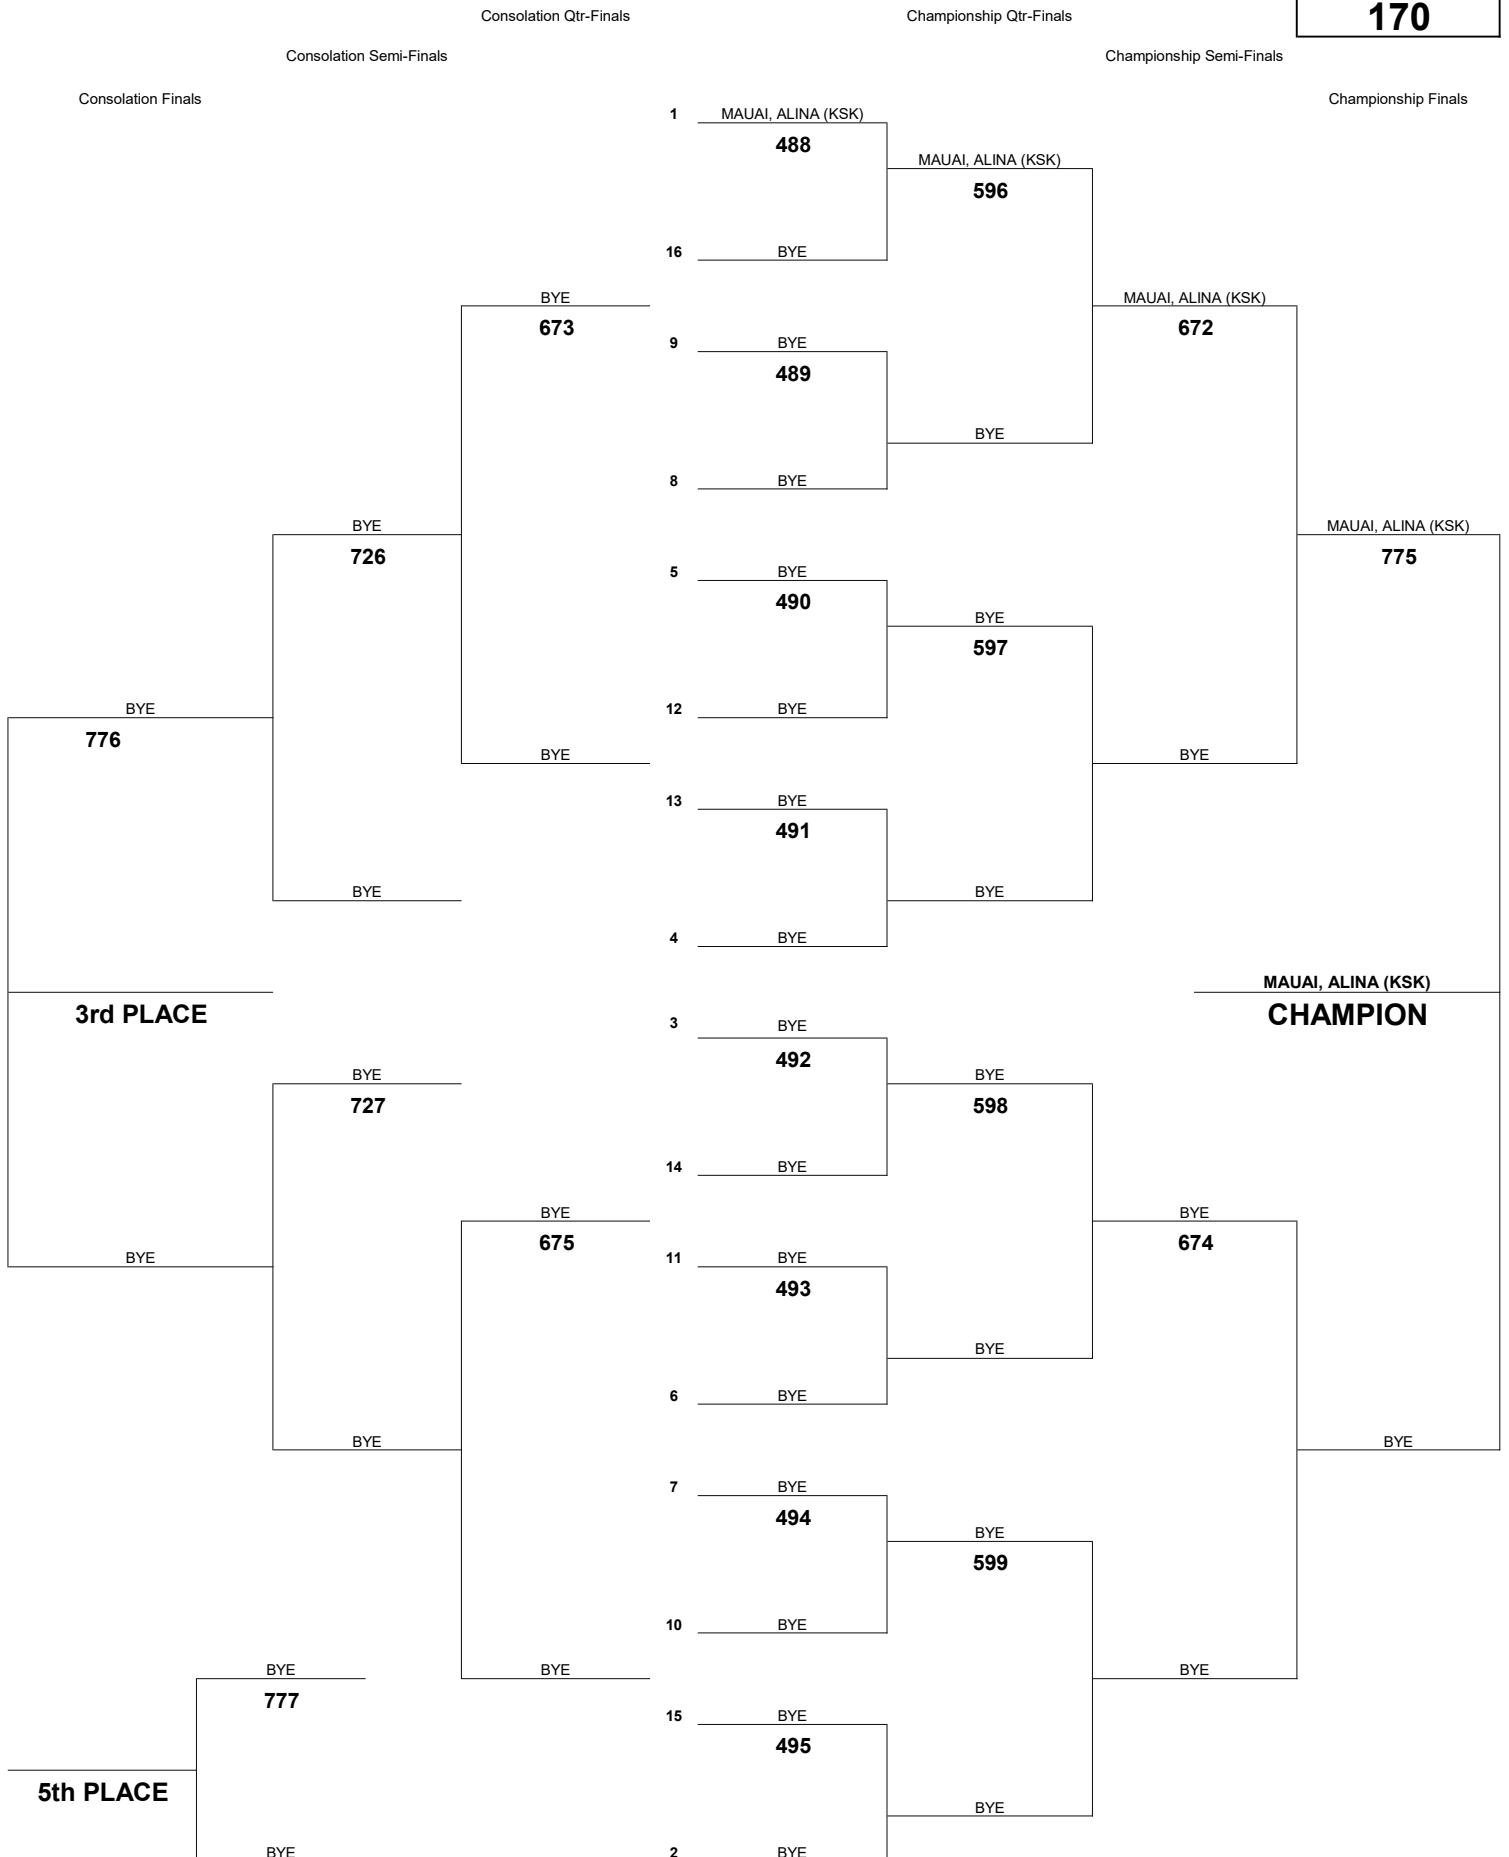

INTERSCHOLASTIC LEAGUE OF HONOLULU 2019 GIRLS VARSITY CHAMPIONSHIP TOURNAMENT

WEIGHT CLASS
170