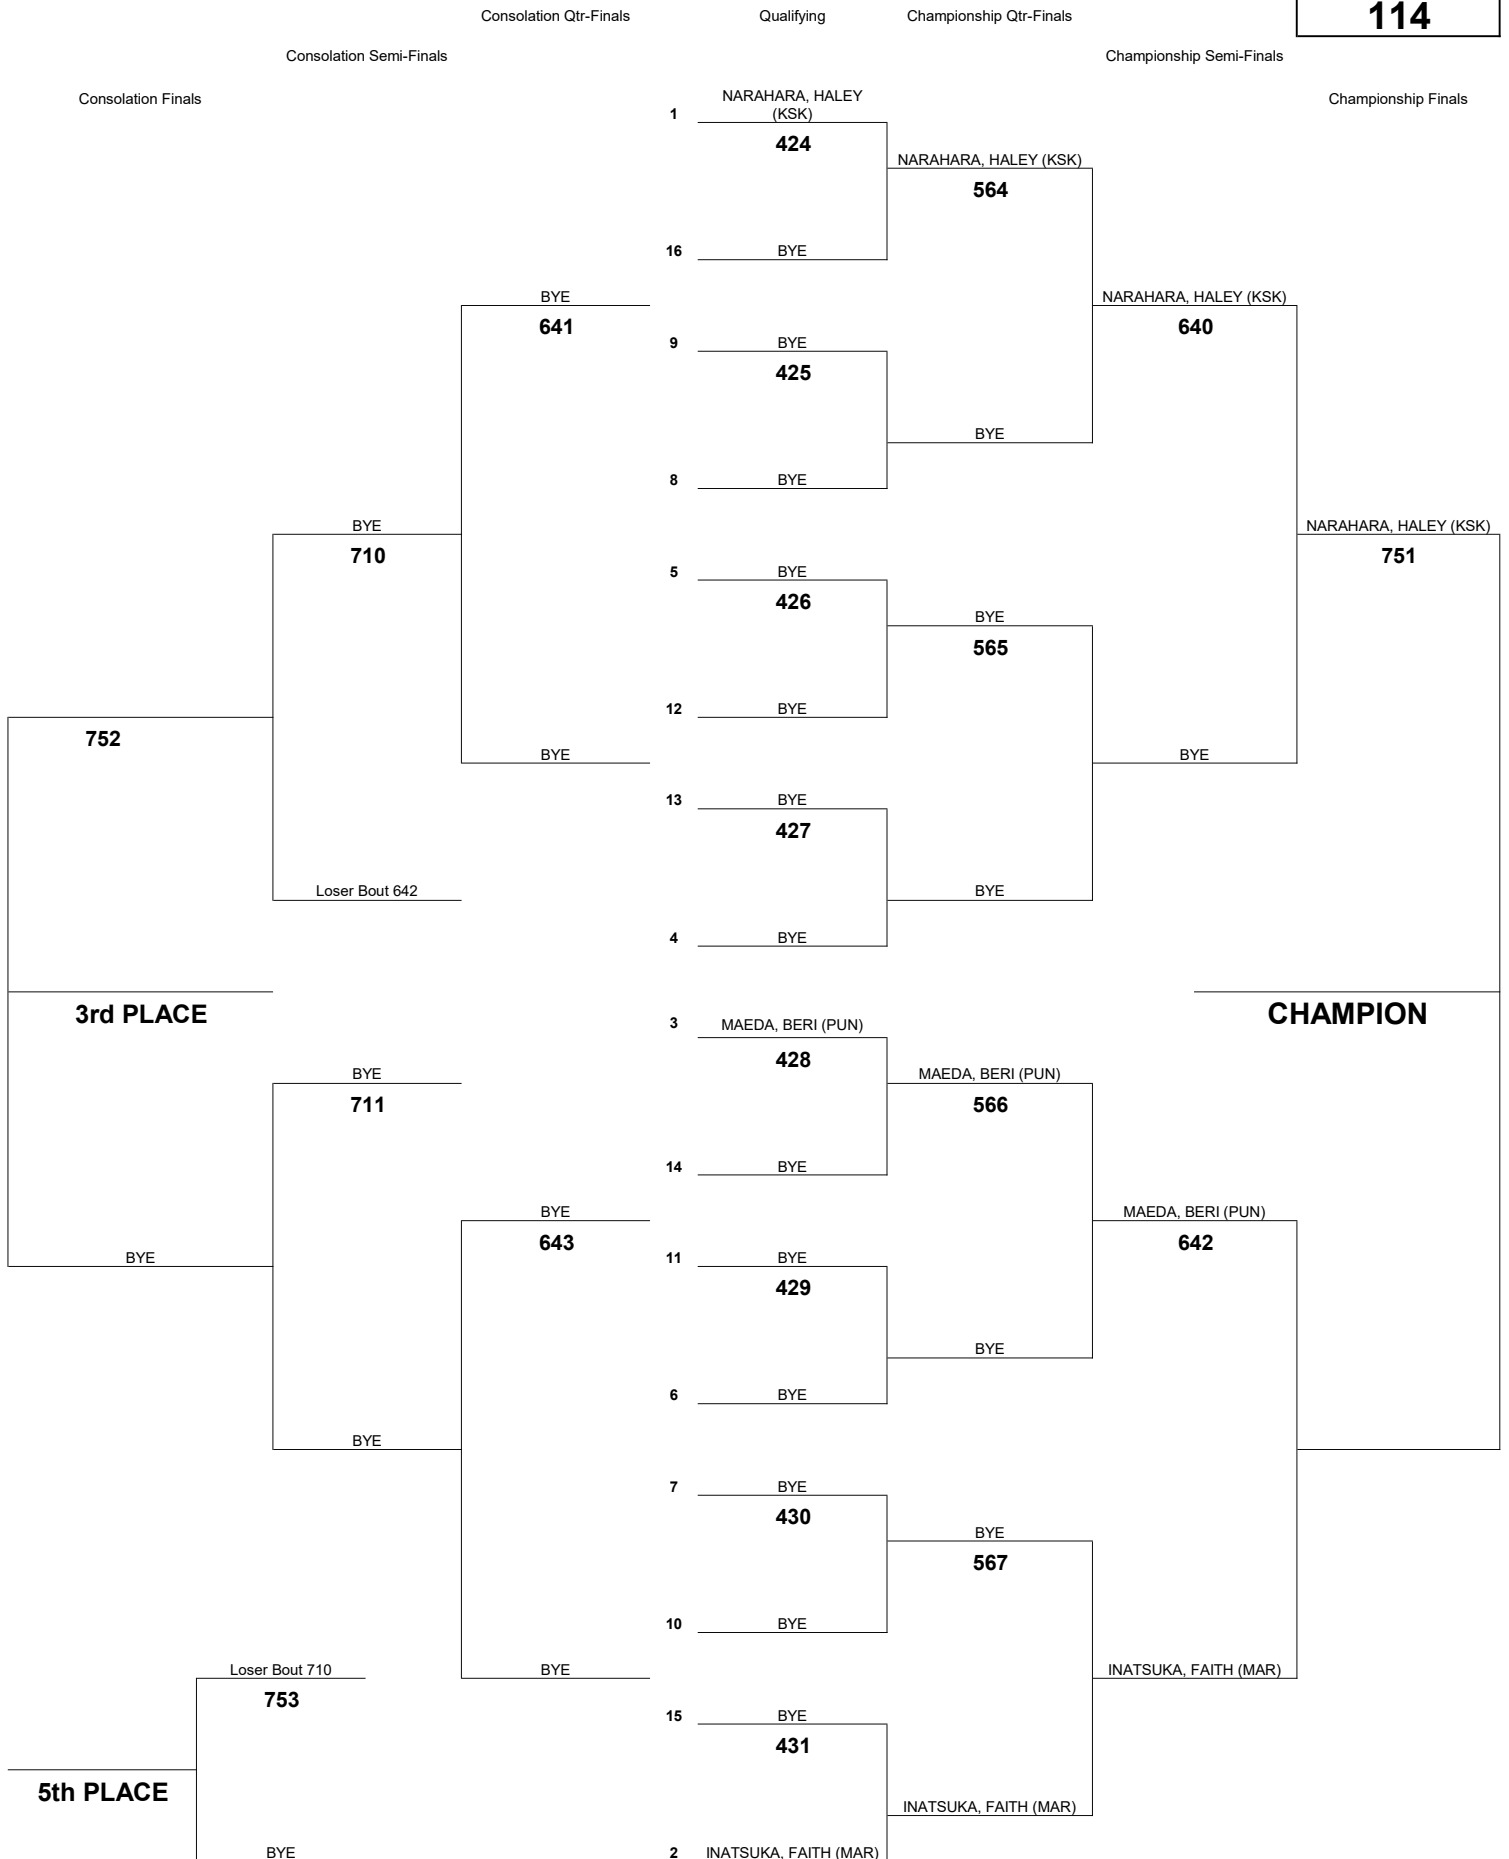

INTERSCHOLASTIC LEAGUE OF HONOLULU 2019 GIRLS VARSITY CHAMPIONSHIP TOURNAMENT

WEIGHT CLASS
114