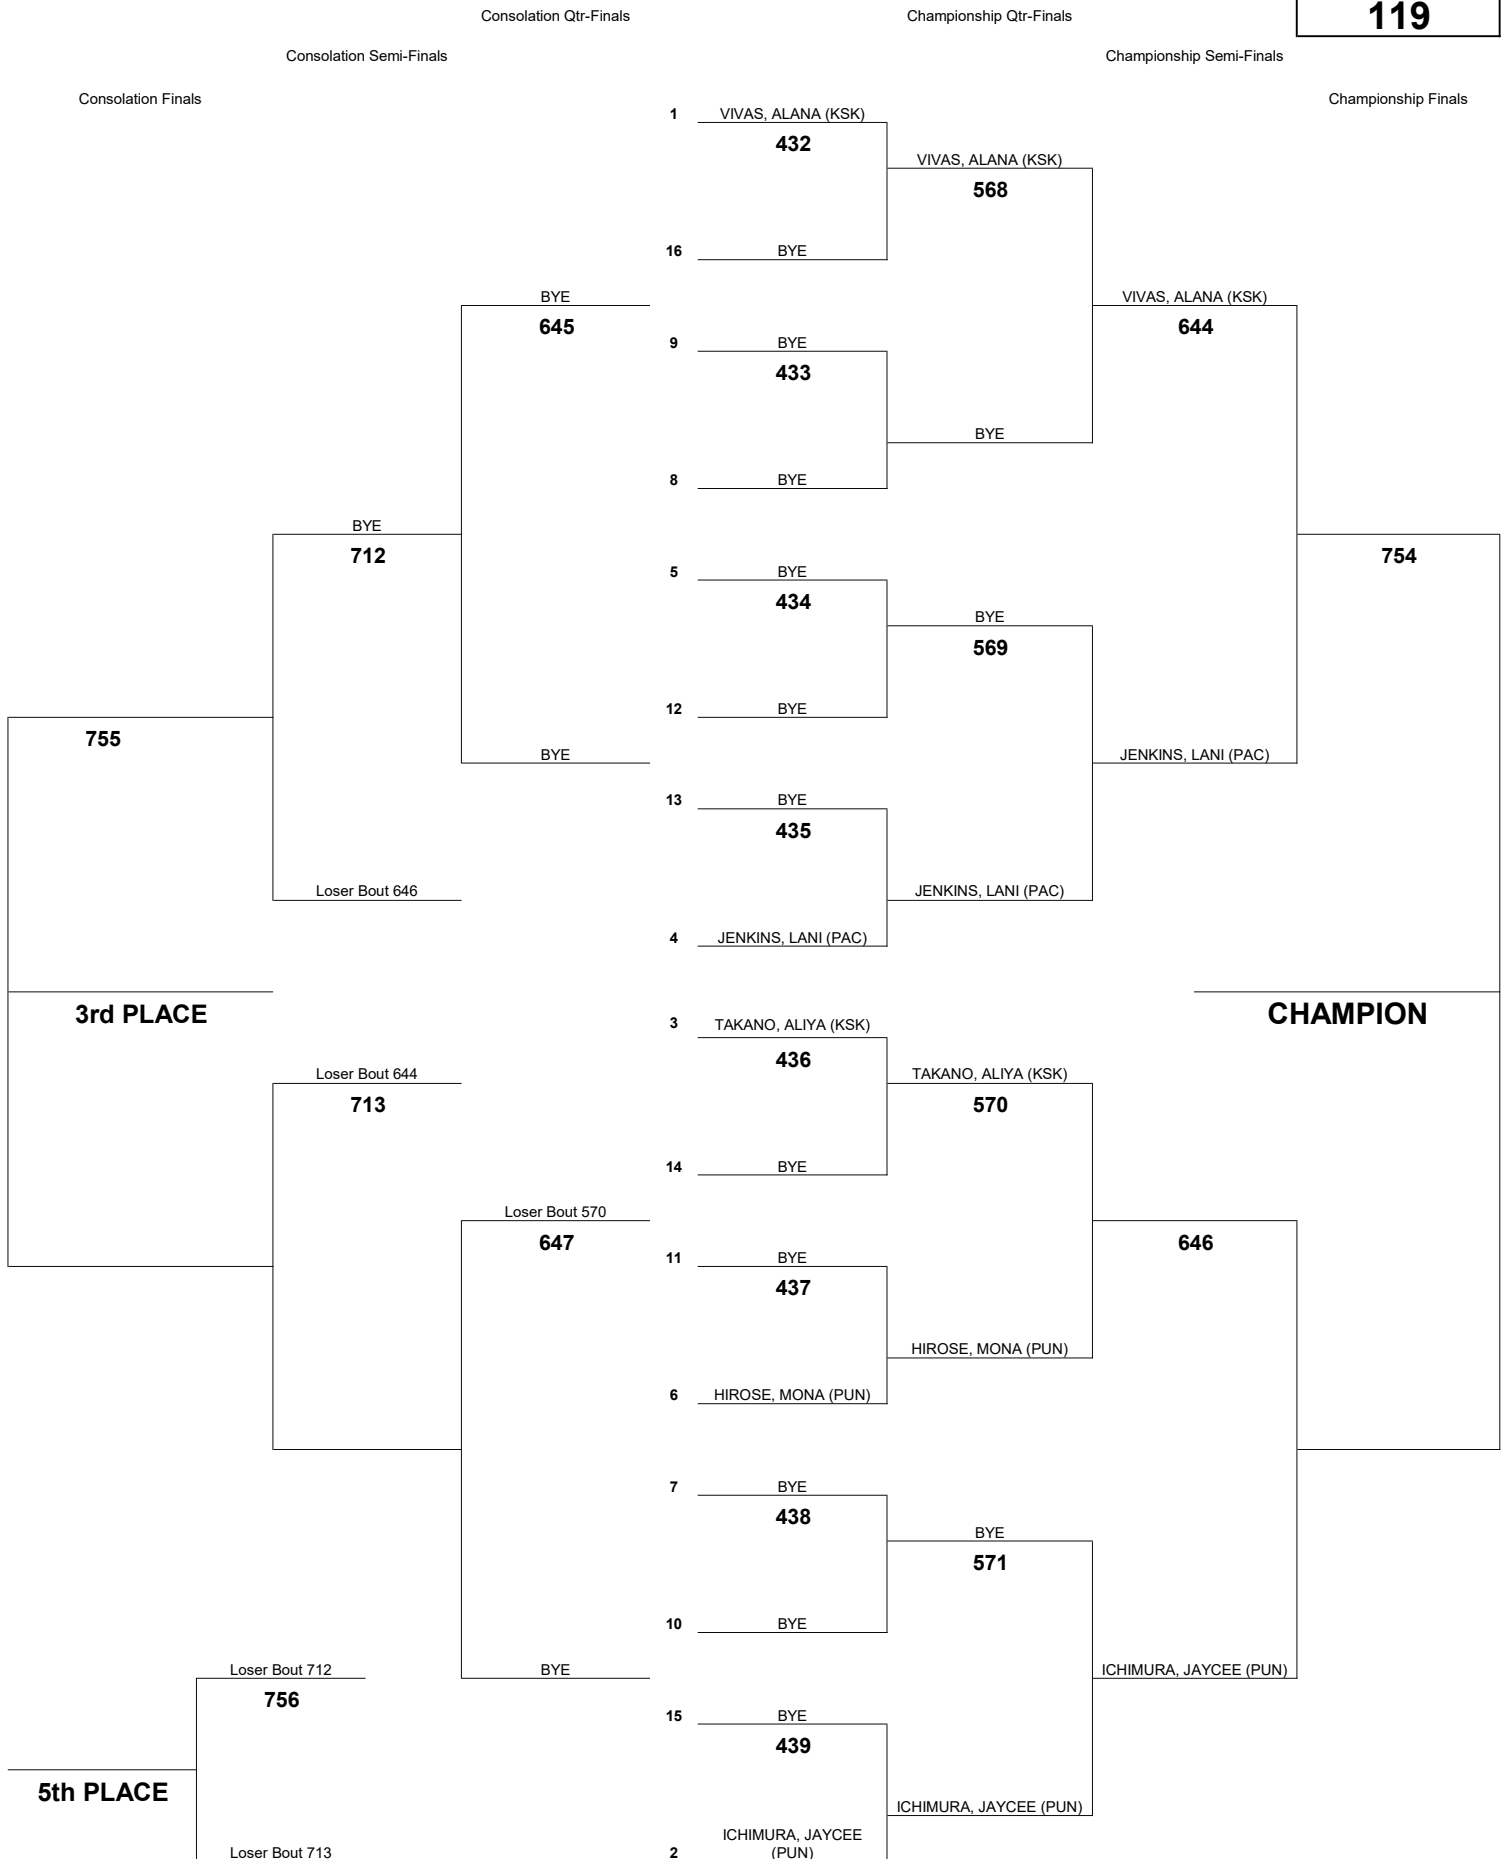

INTERSCHOLASTIC LEAGUE OF HONOLULU 2019 GIRLS VARSITY CHAMPIONSHIP TOURNAMENT

WEIGHT CLASS
119