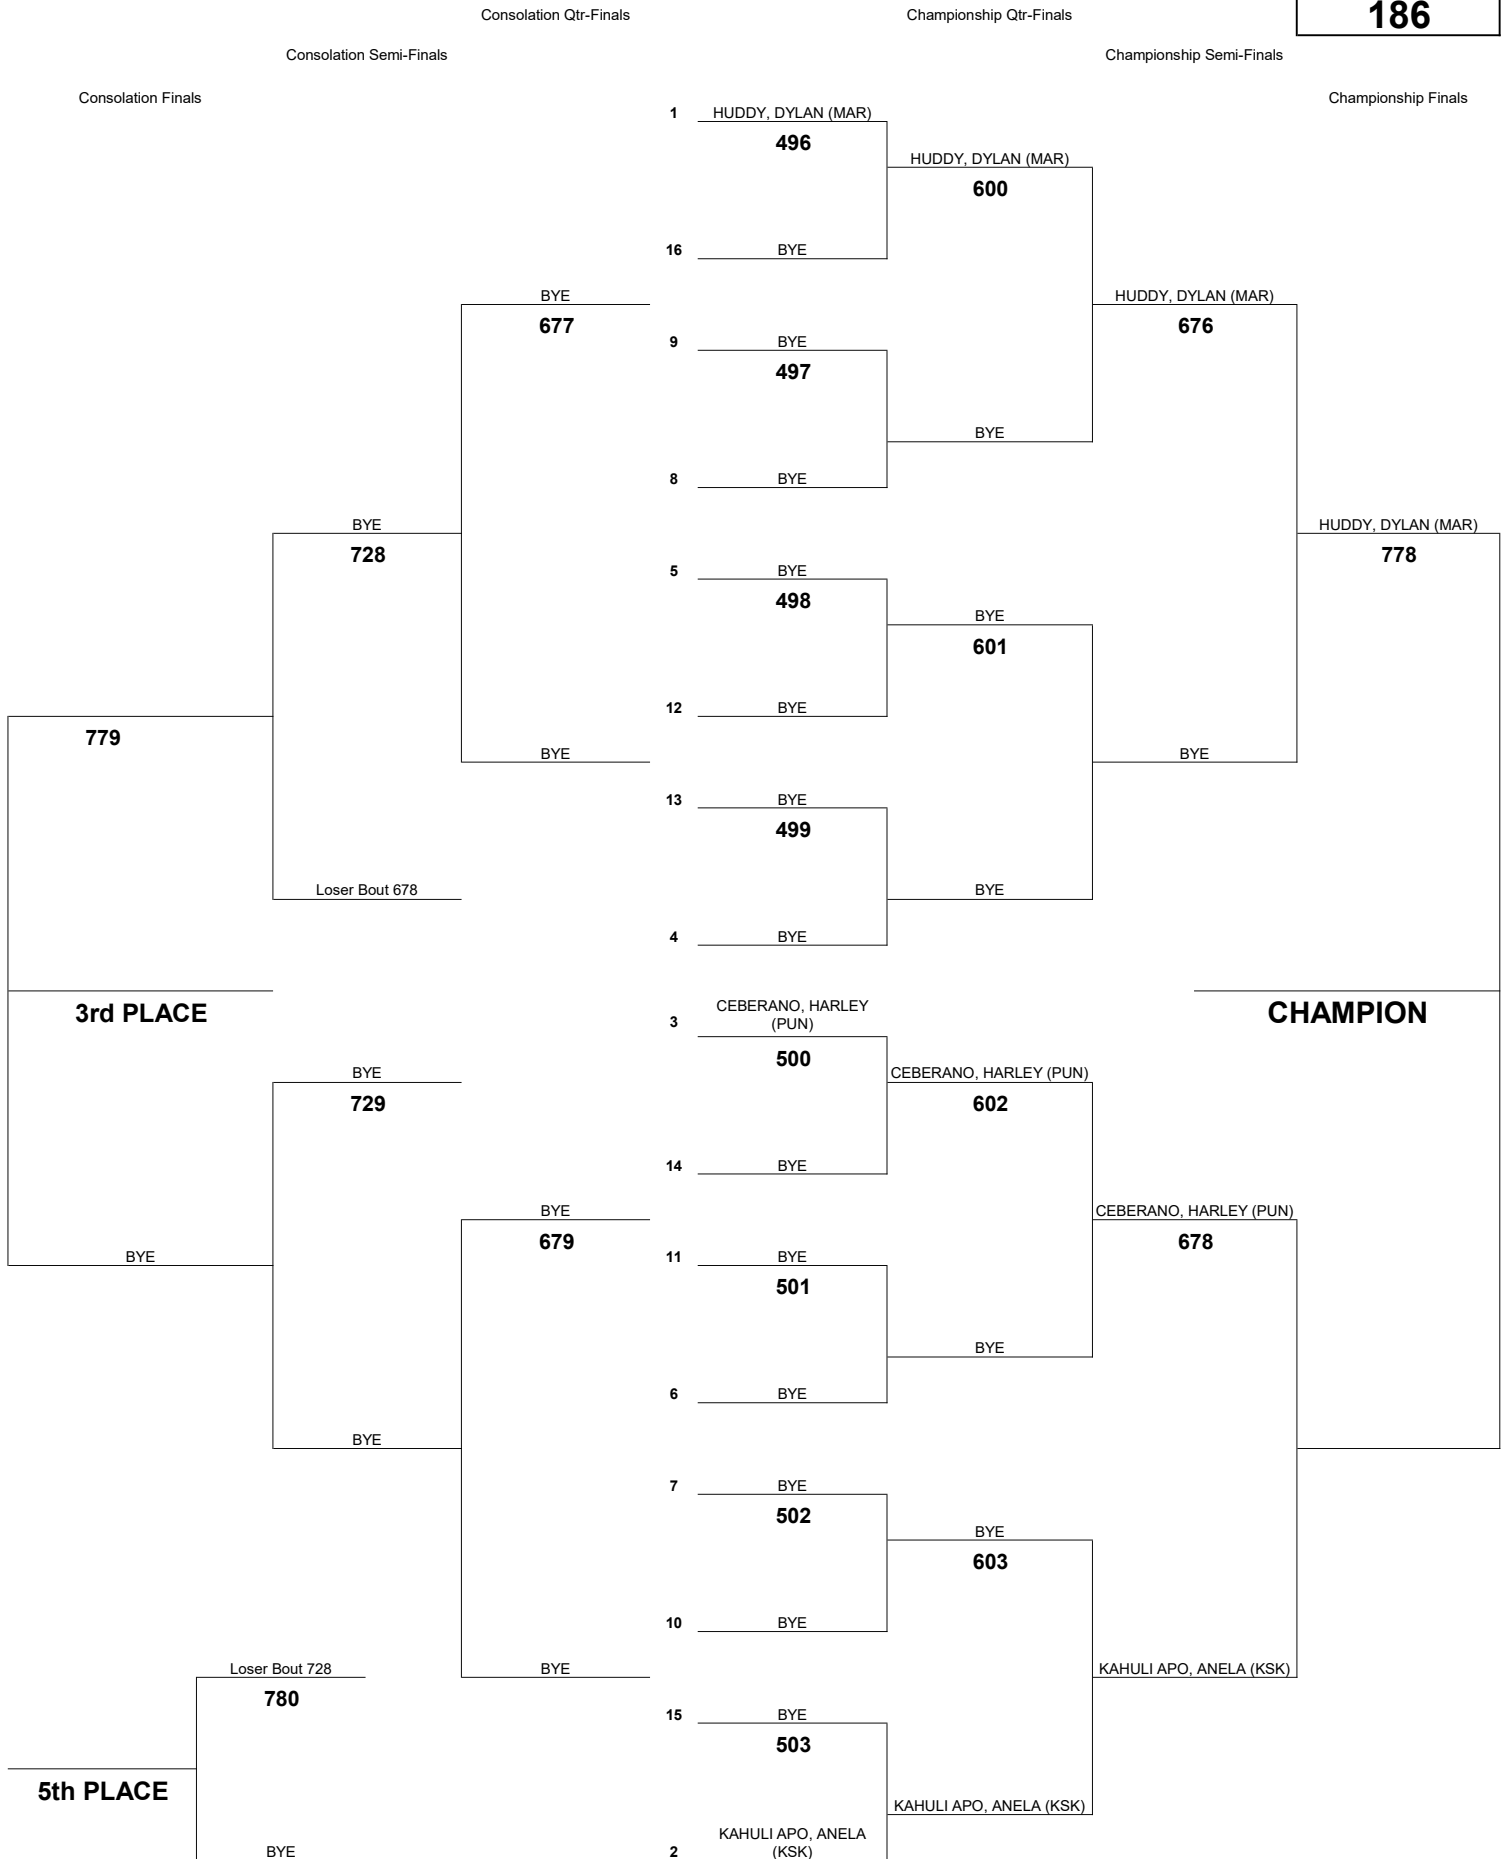

INTERSCHOLASTIC LEAGUE OF HONOLULU 2019 GIRLS VARSITY CHAMPIONSHIP TOURNAMENT

WEIGHT CLASS
186