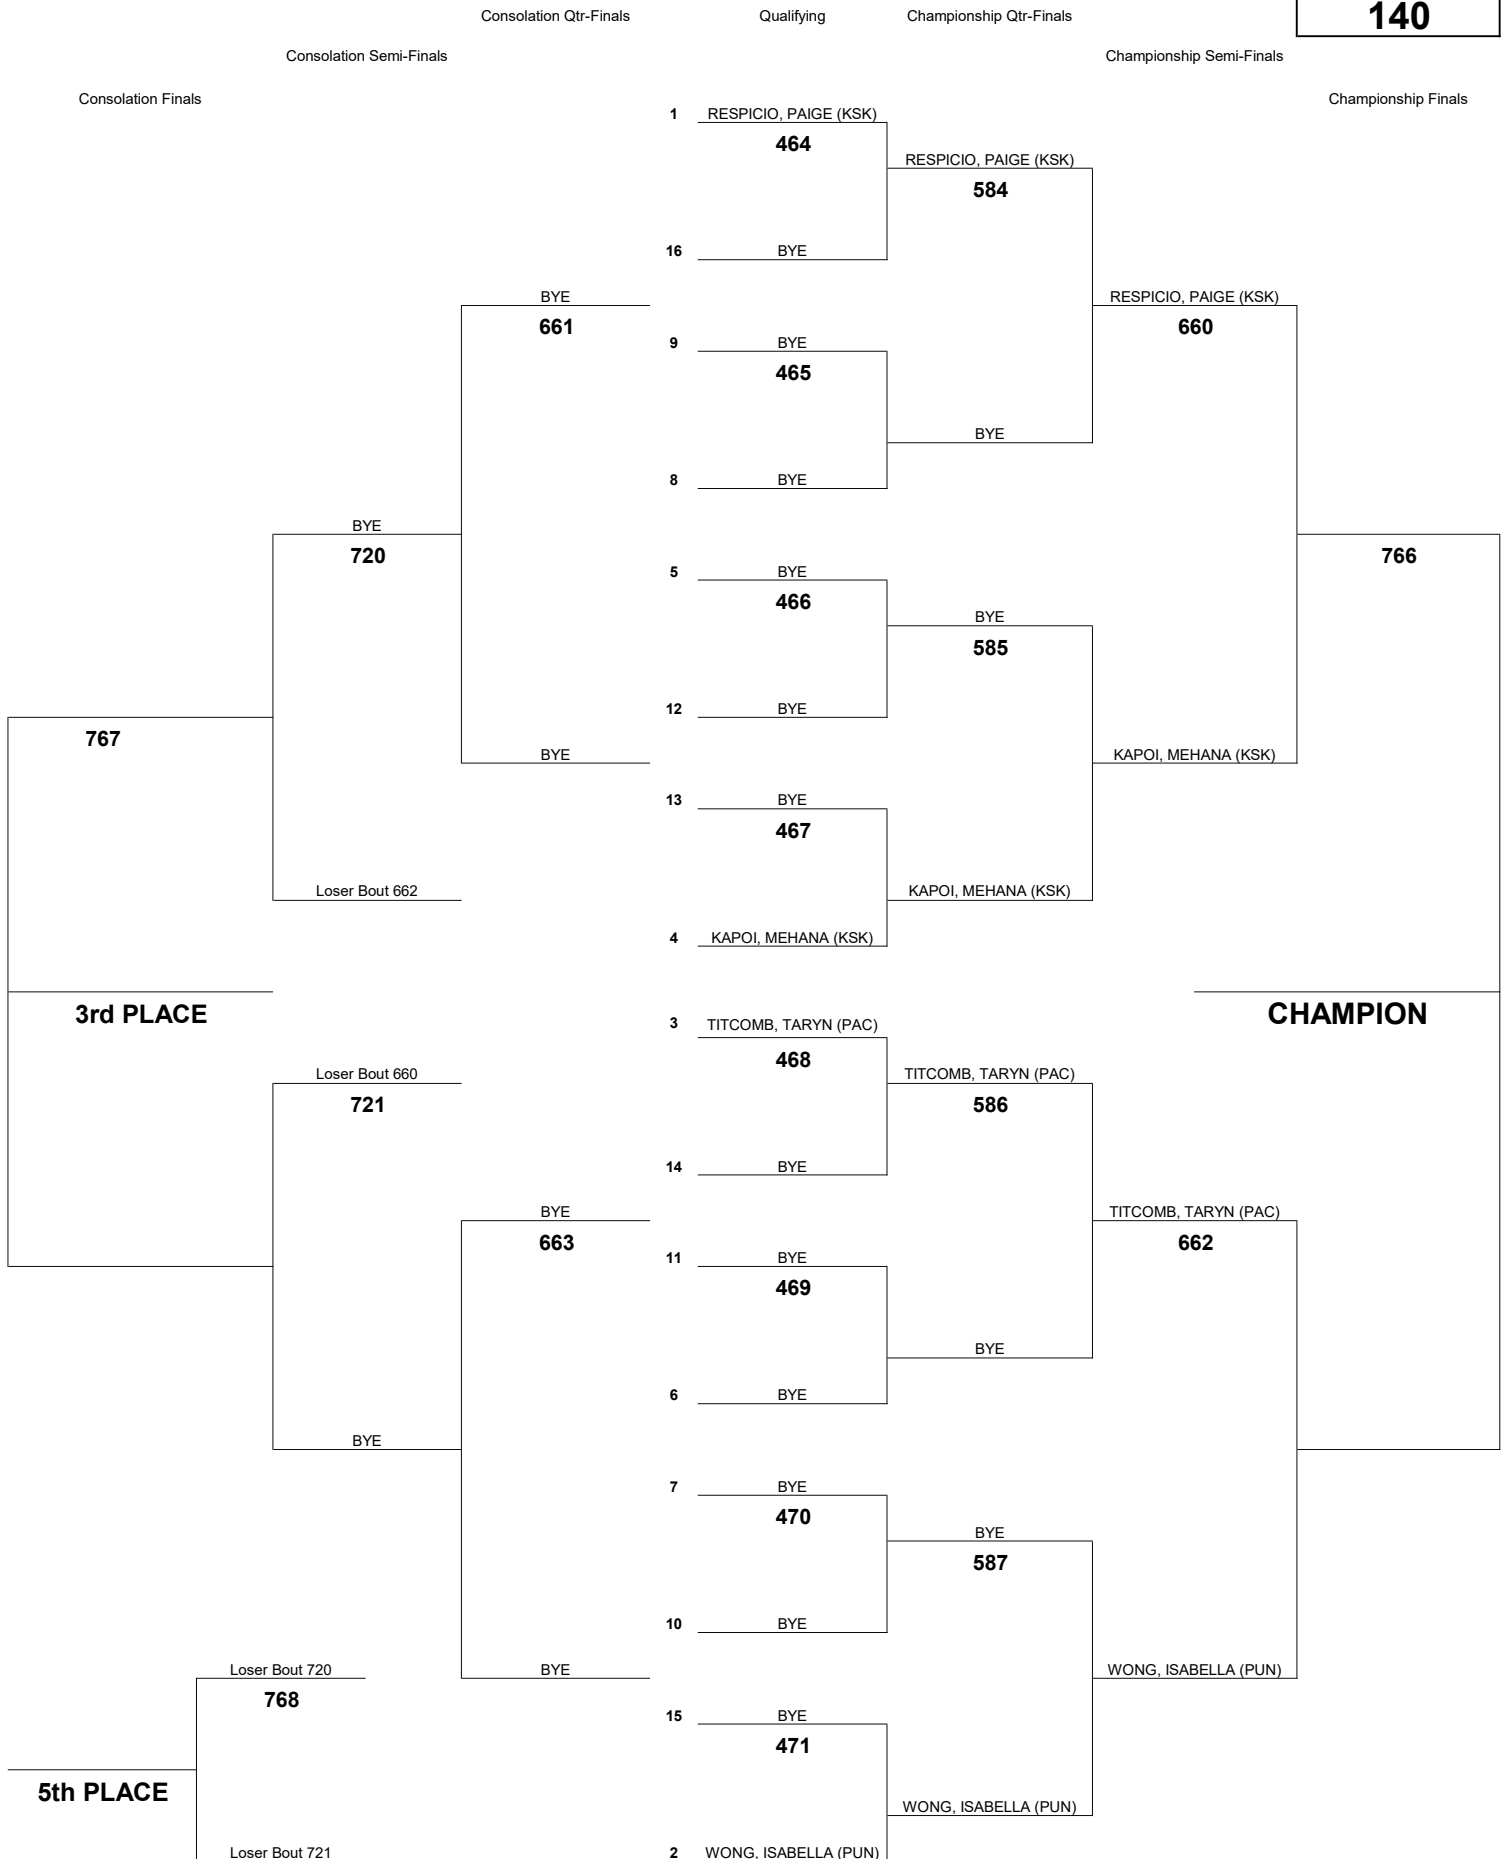

INTERSCHOLASTIC LEAGUE OF HONOLULU 2019 GIRLS VARSITY CHAMPIONSHIP TOURNAMENT

WEIGHT CLASS
140