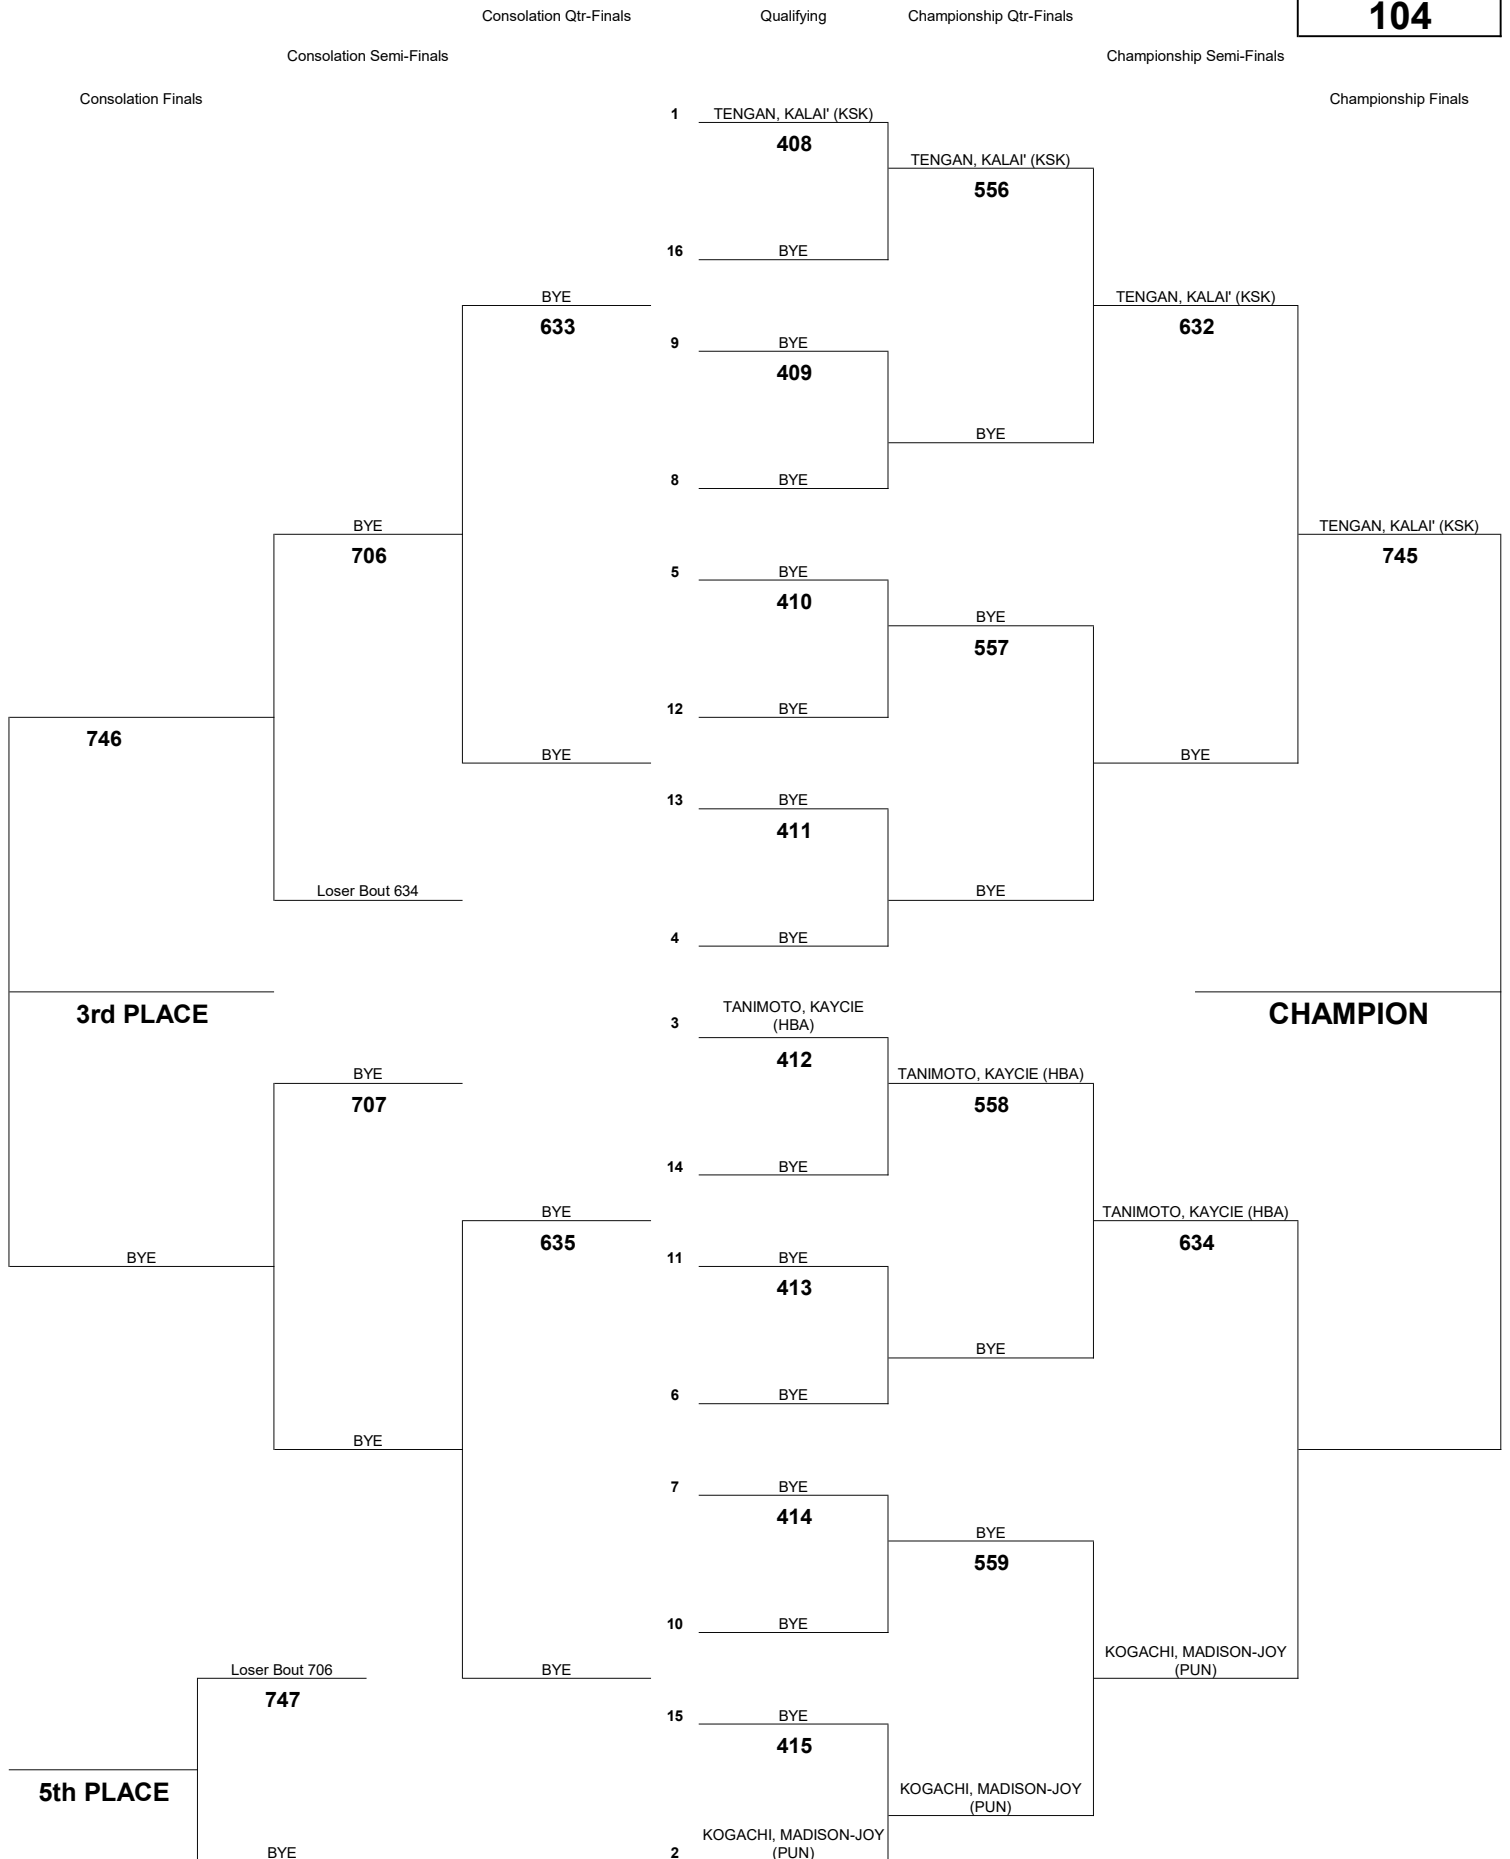

INTERSCHOLASTIC LEAGUE OF HONOLULU 2019 GIRLS VARSITY CHAMPIONSHIP TOURNAMENT

WEIGHT CLASS
104