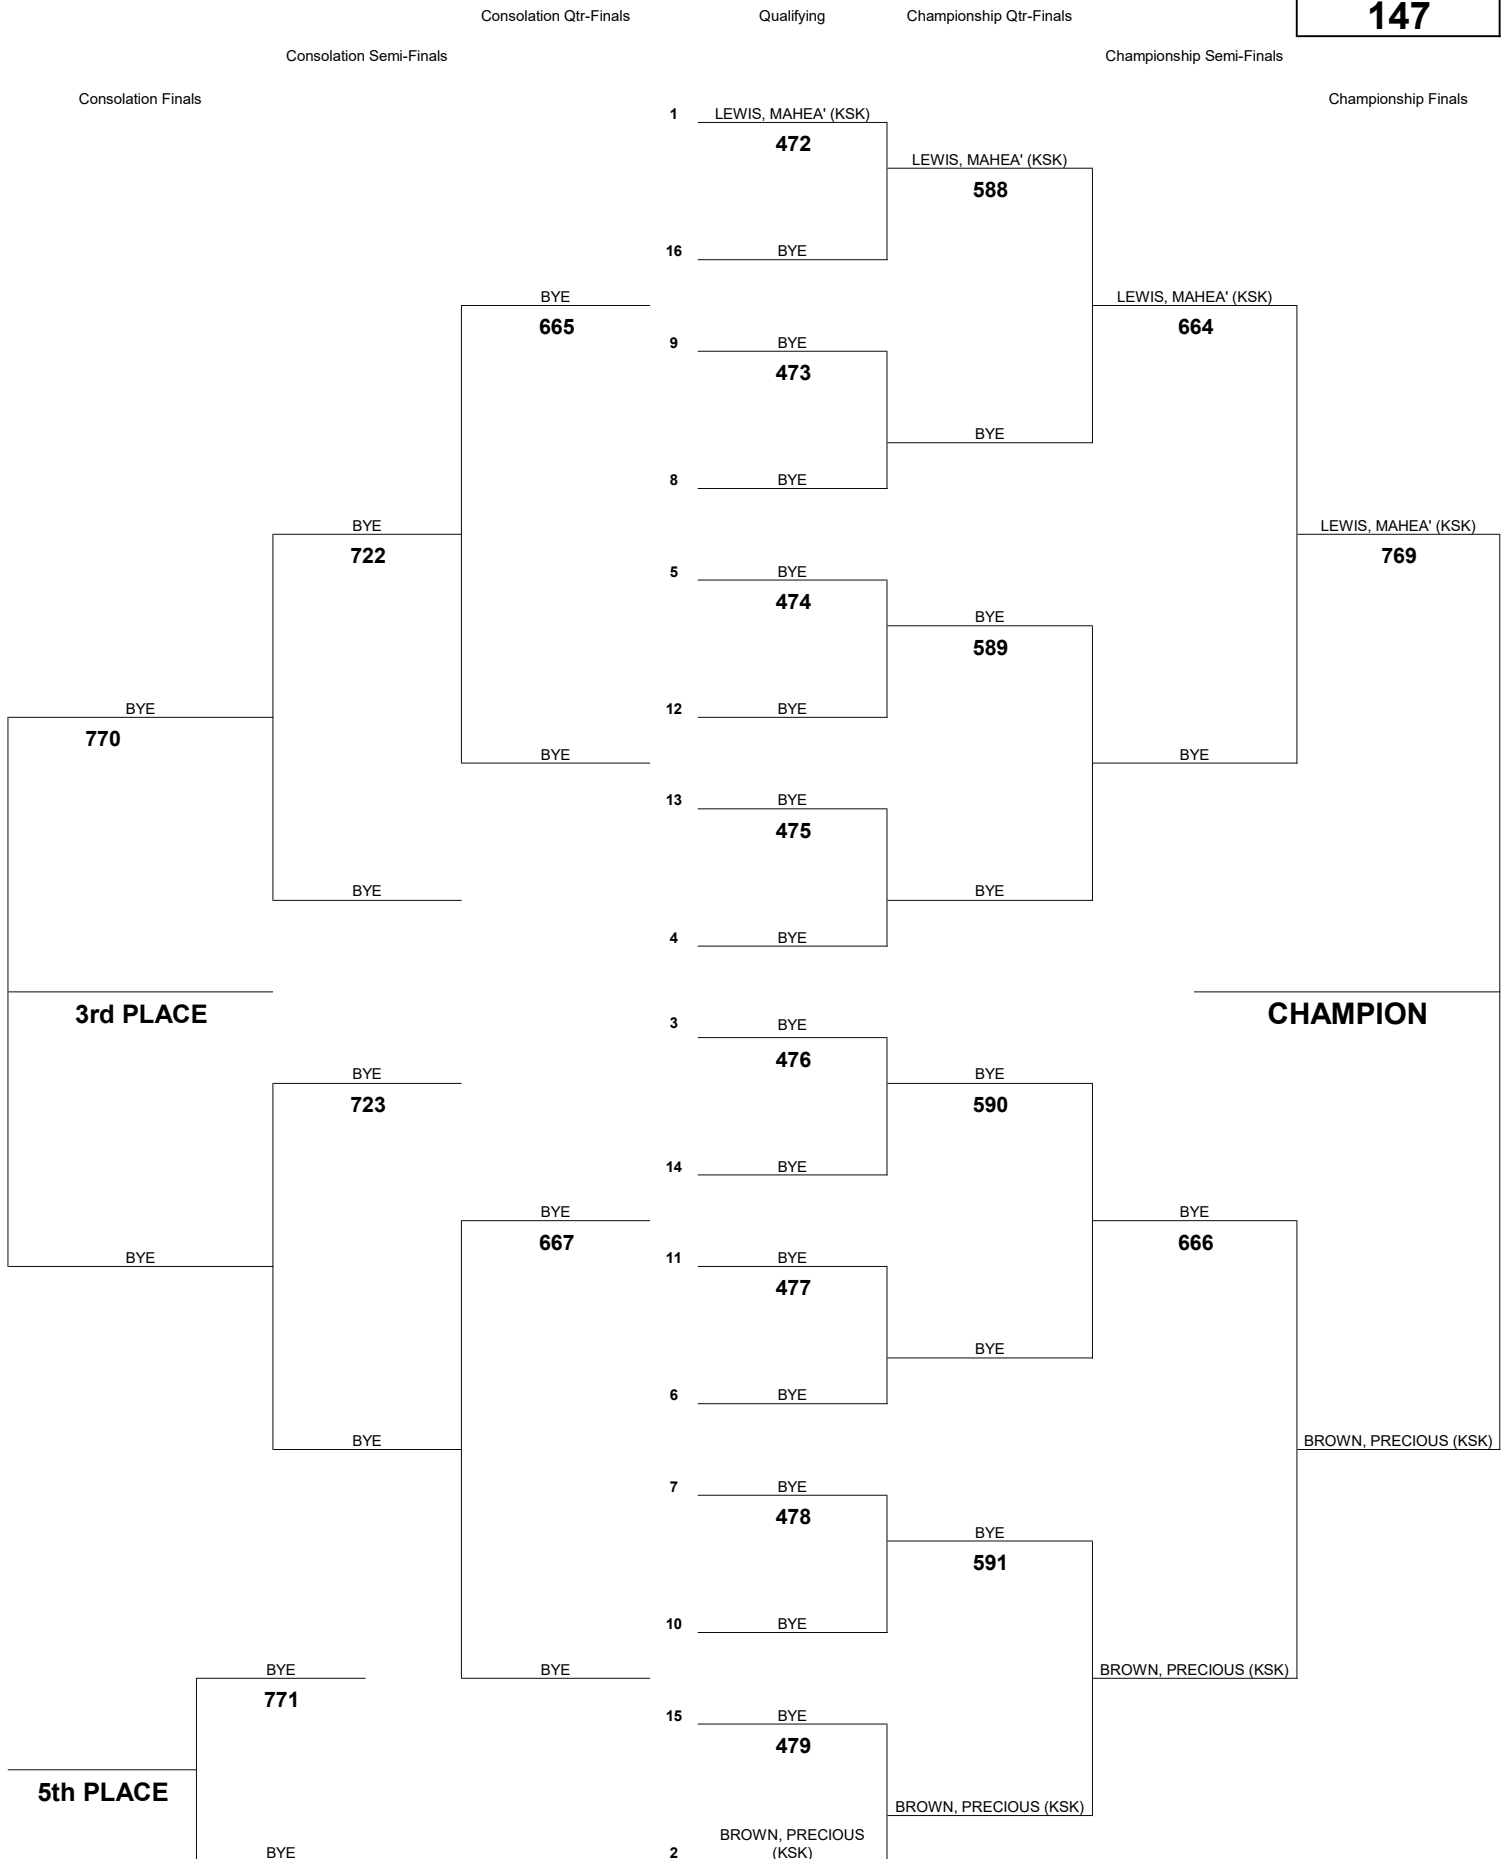

INTERSCHOLASTIC LEAGUE OF HONOLULU 2019 GIRLS VARSITY CHAMPIONSHIP TOURNAMENT

WEIGHT CLASS
147