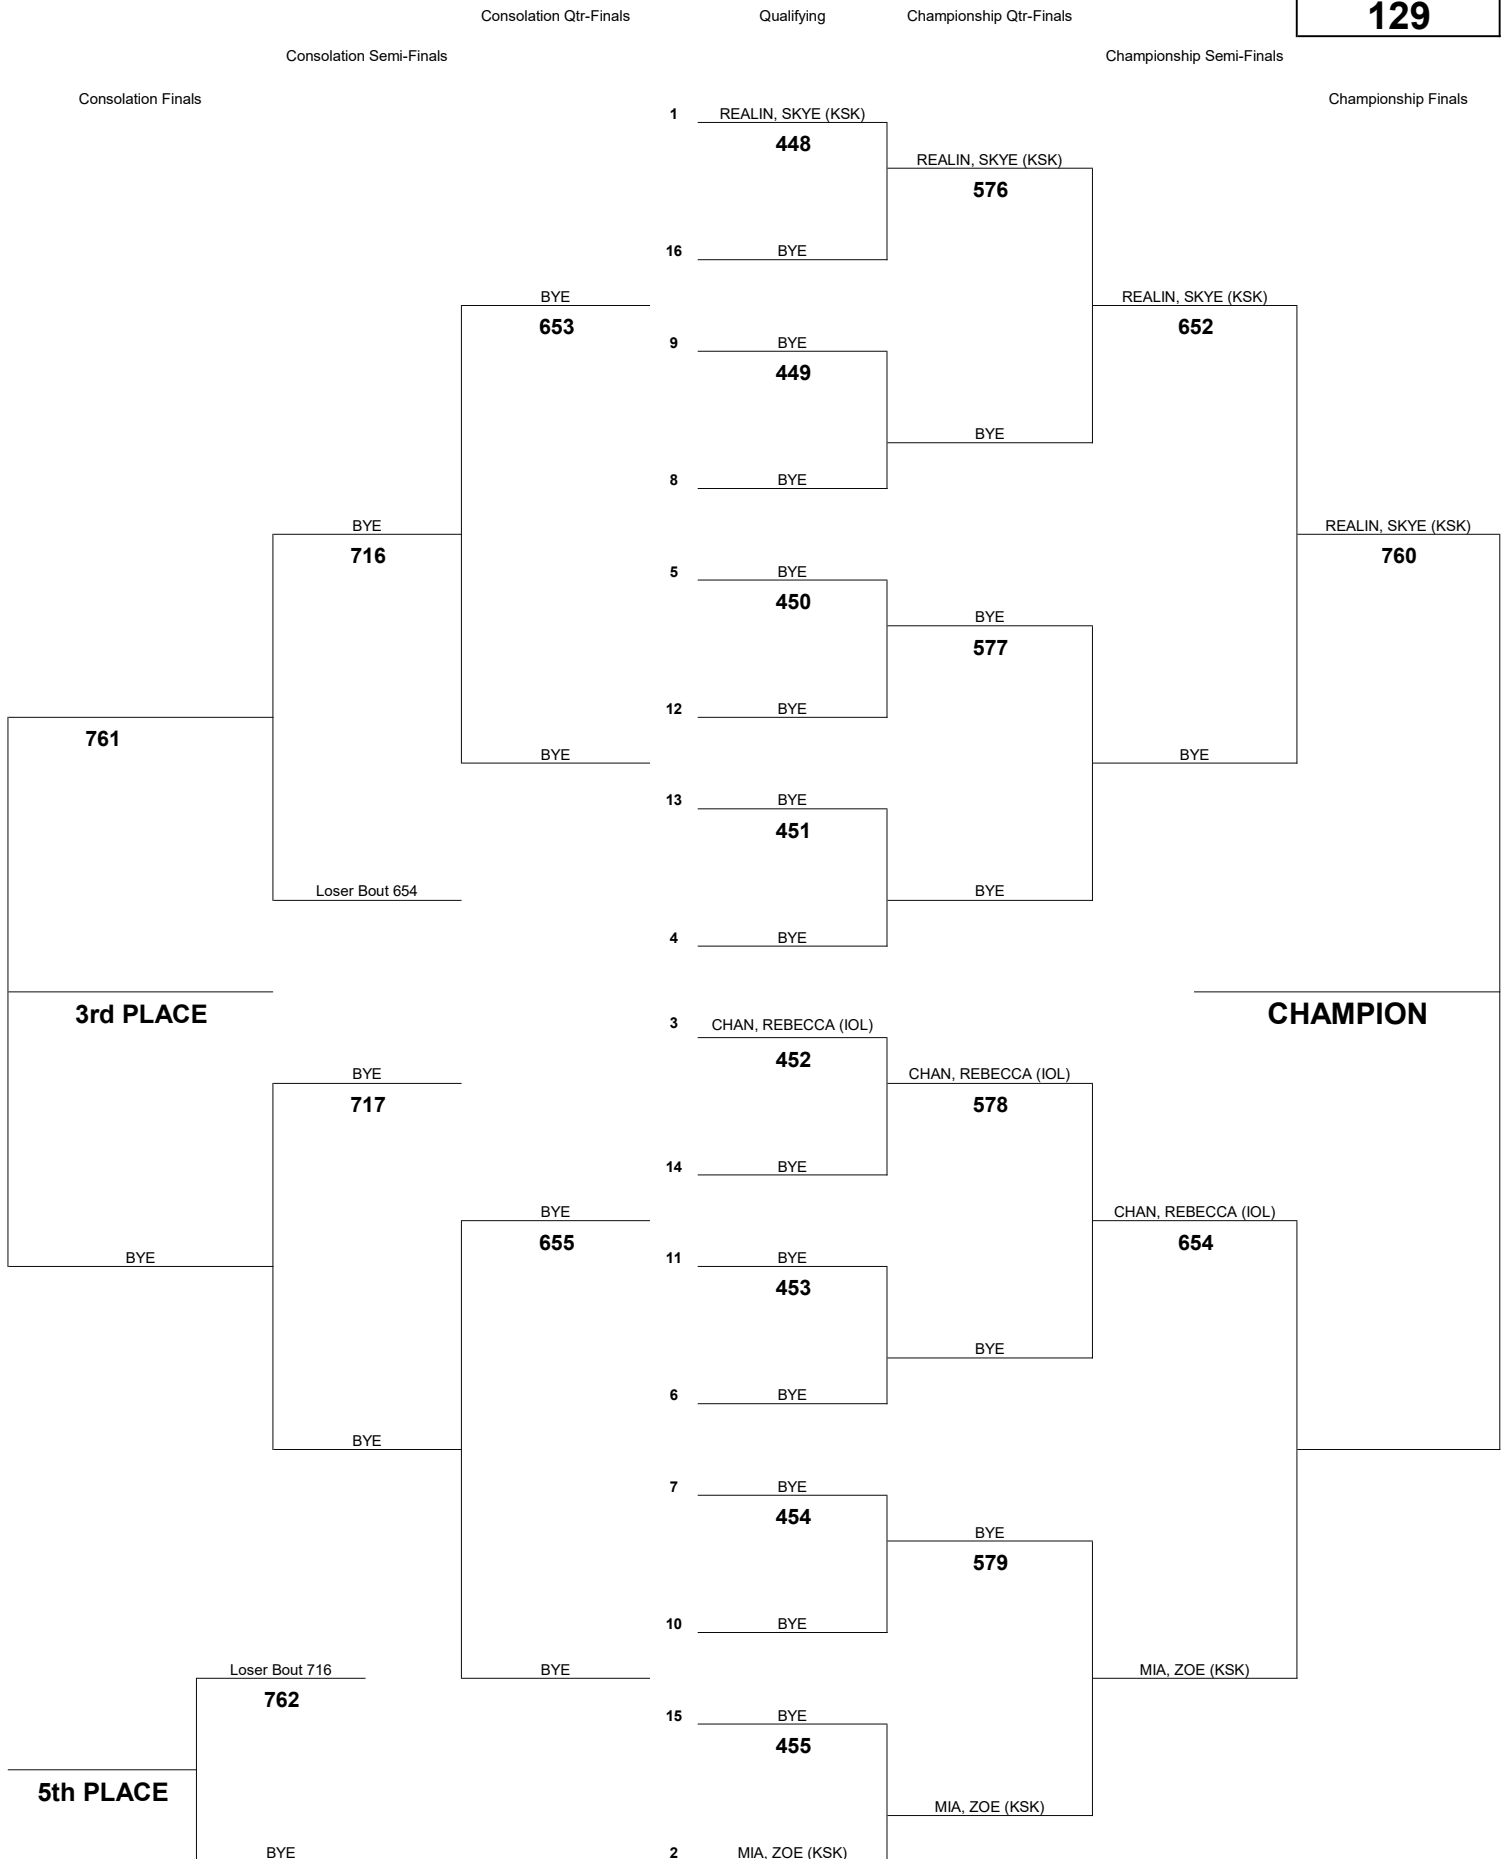

INTERSCHOLASTIC LEAGUE OF HONOLULU 2019 GIRLS VARSITY CHAMPIONSHIP TOURNAMENT

WEIGHT CLASS

129