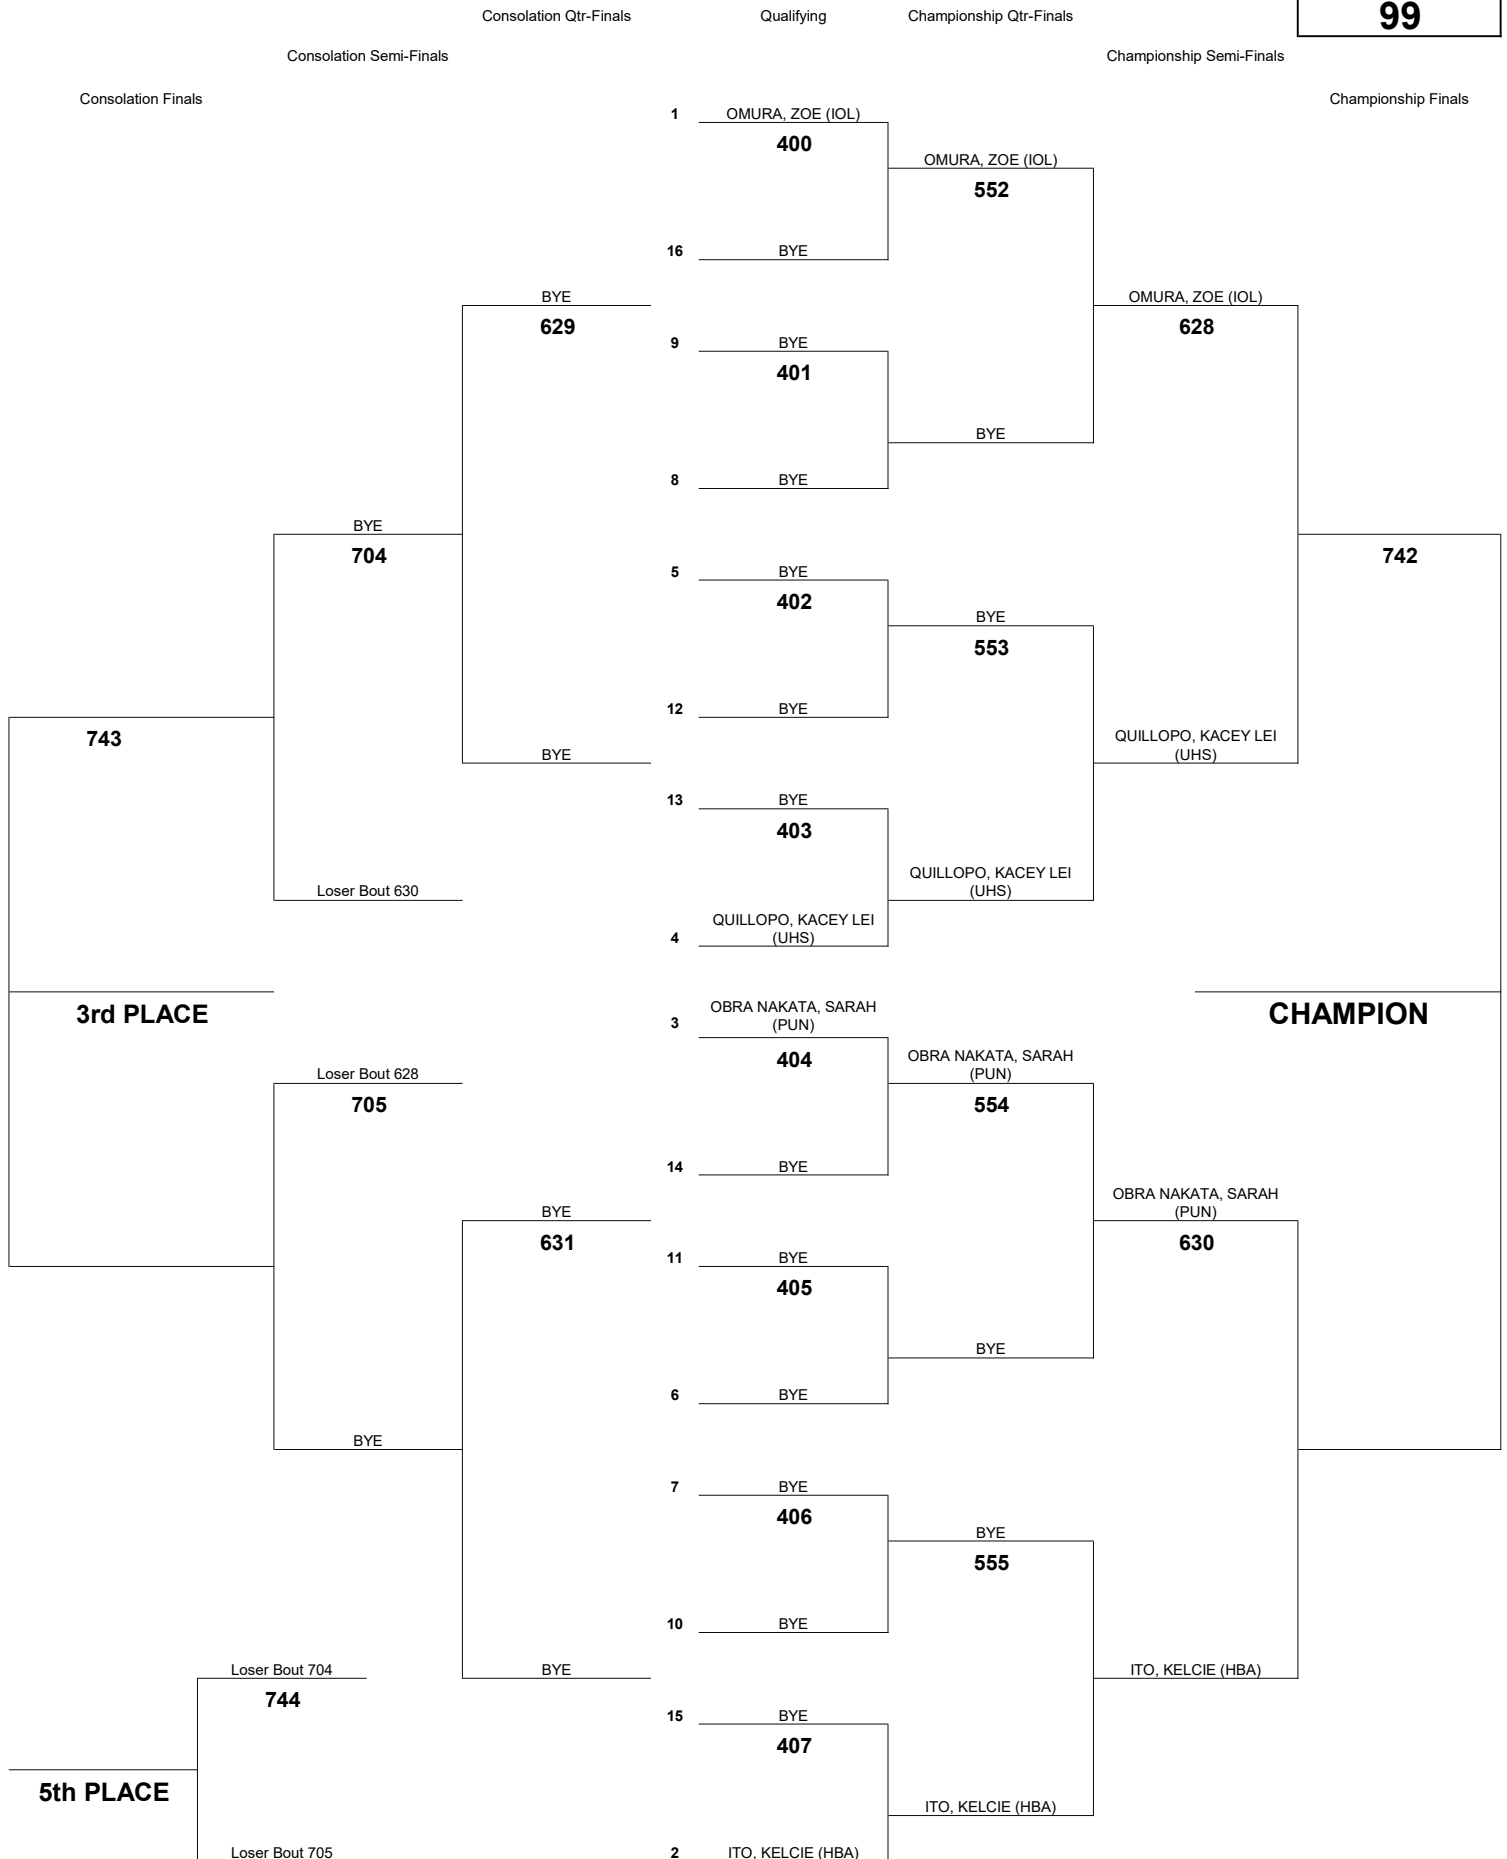

# INTERSCHOLASTIC LEAGUE OF HONOLULU 2019 GIRLS VARSITY CHAMPIONSHIP TOURNAMENT

**WEIGHT CLASS**  
**99**