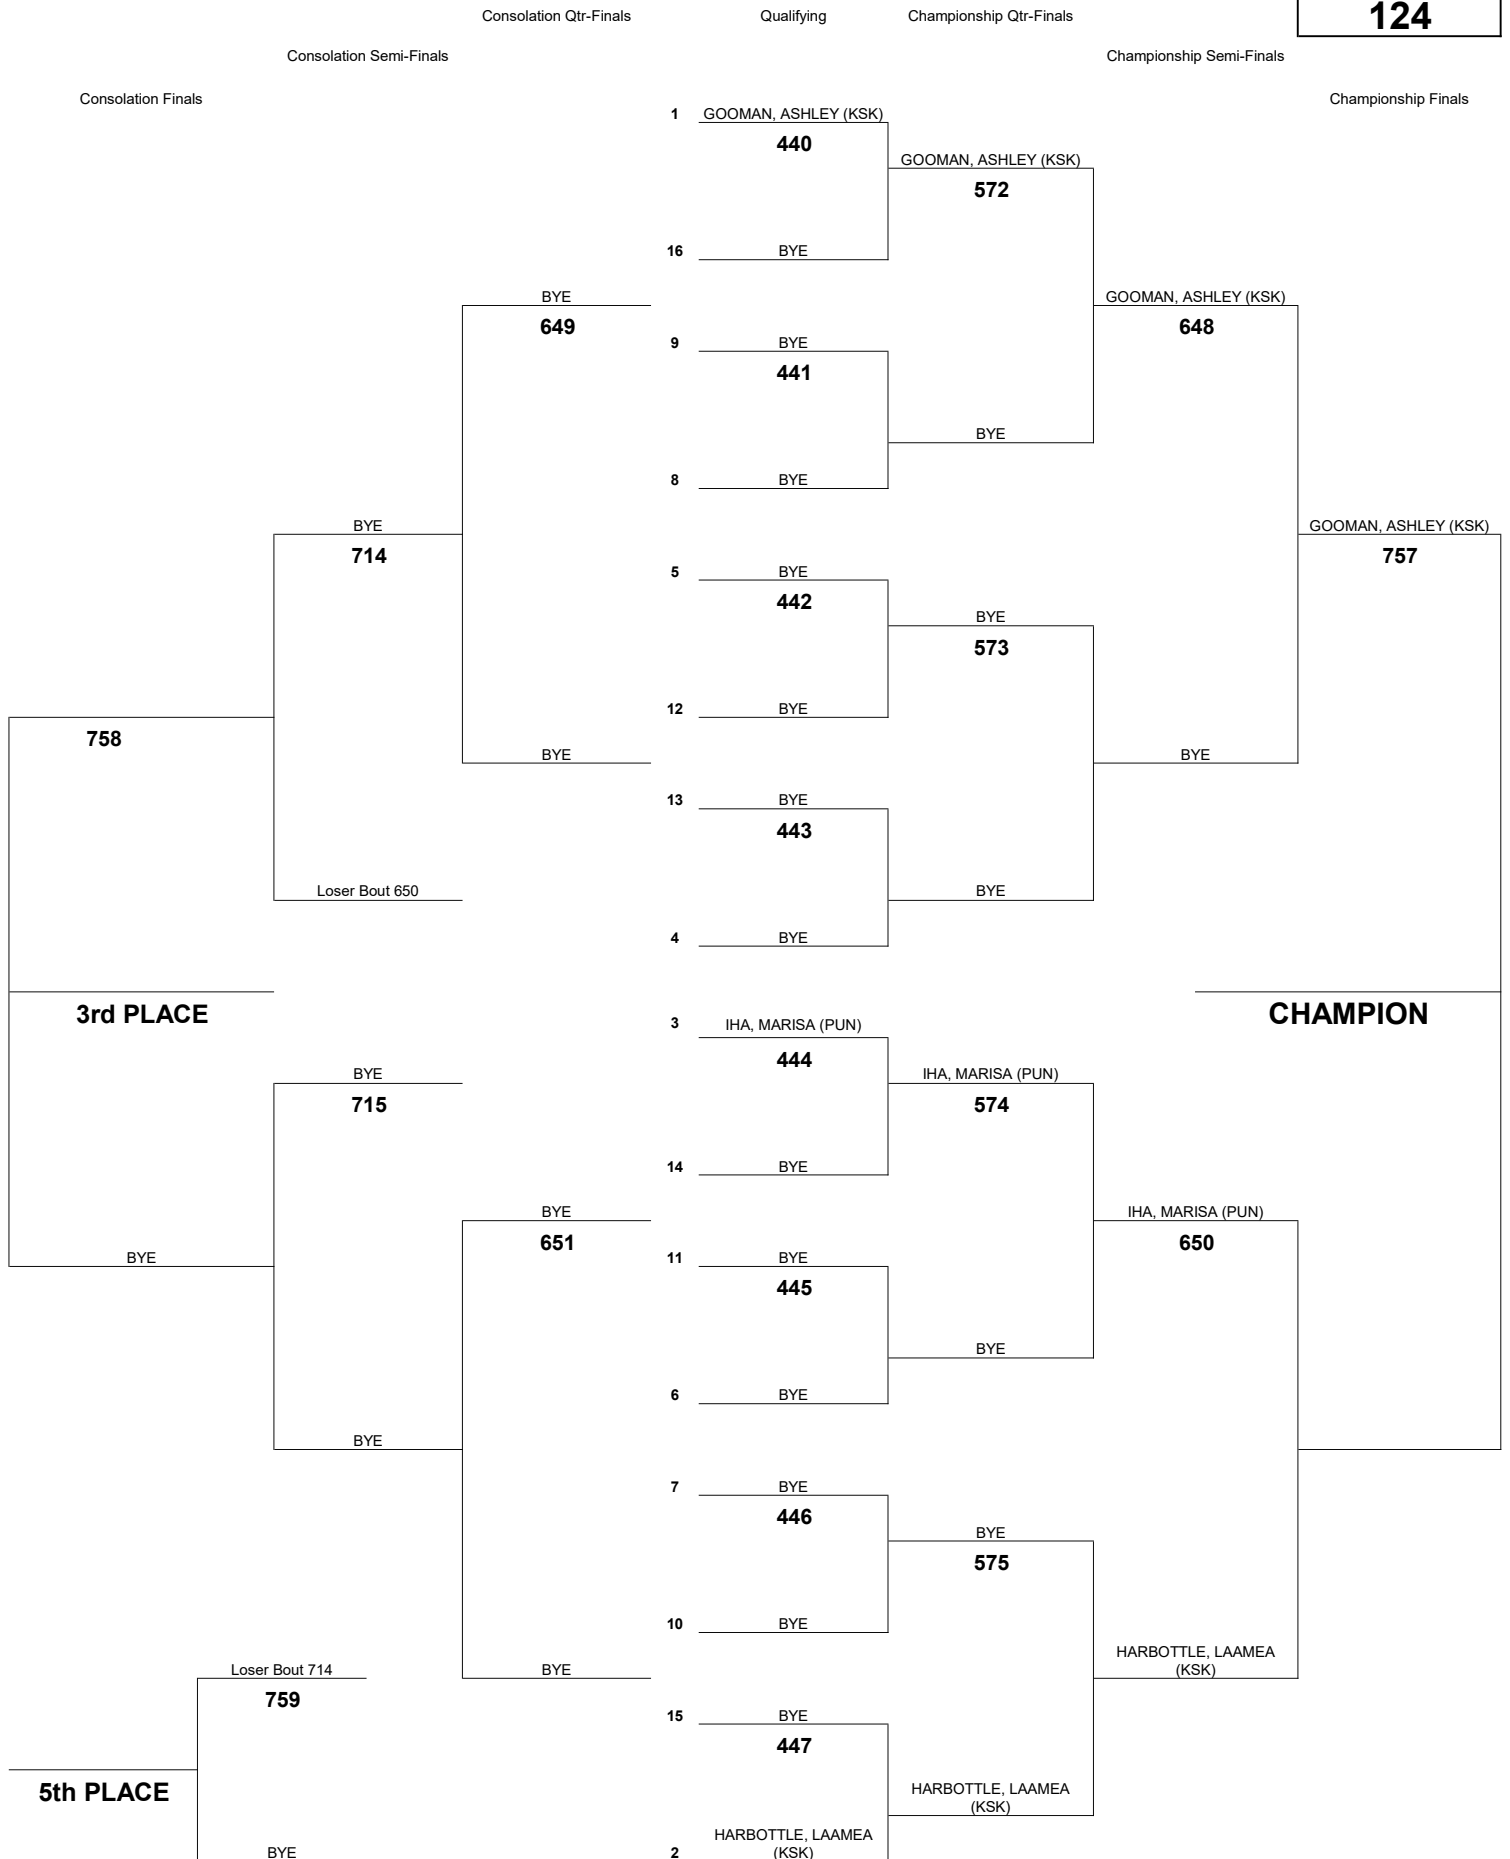

INTERSCHOLASTIC LEAGUE OF HONOLULU 2019 GIRLS VARSITY CHAMPIONSHIP TOURNAMENT

WEIGHT CLASS
124