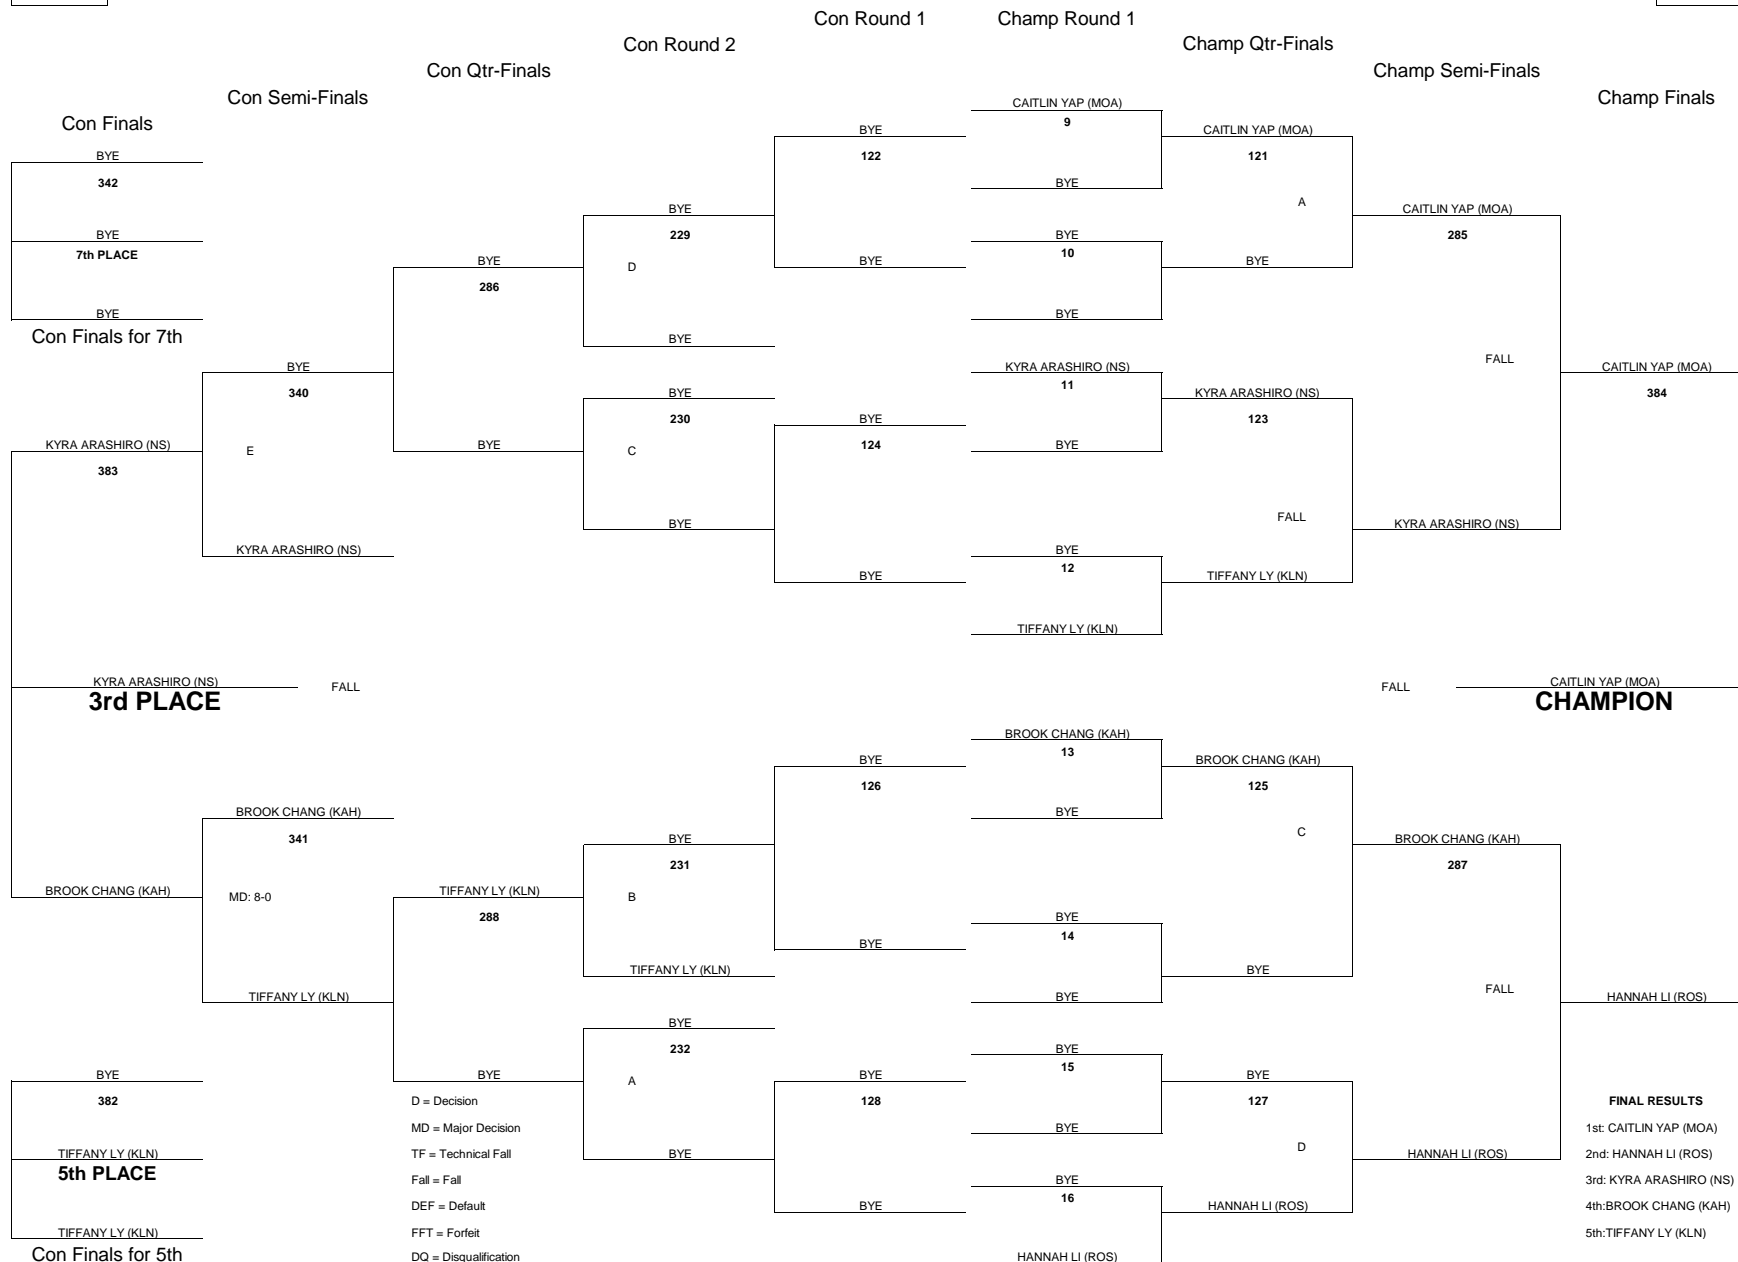

2019 OIA EAST VARSITY GIRLS WRESTLING CHAMPIONSHIPS

WEIGHT CLASS

102

WEIGHT CLASS

102