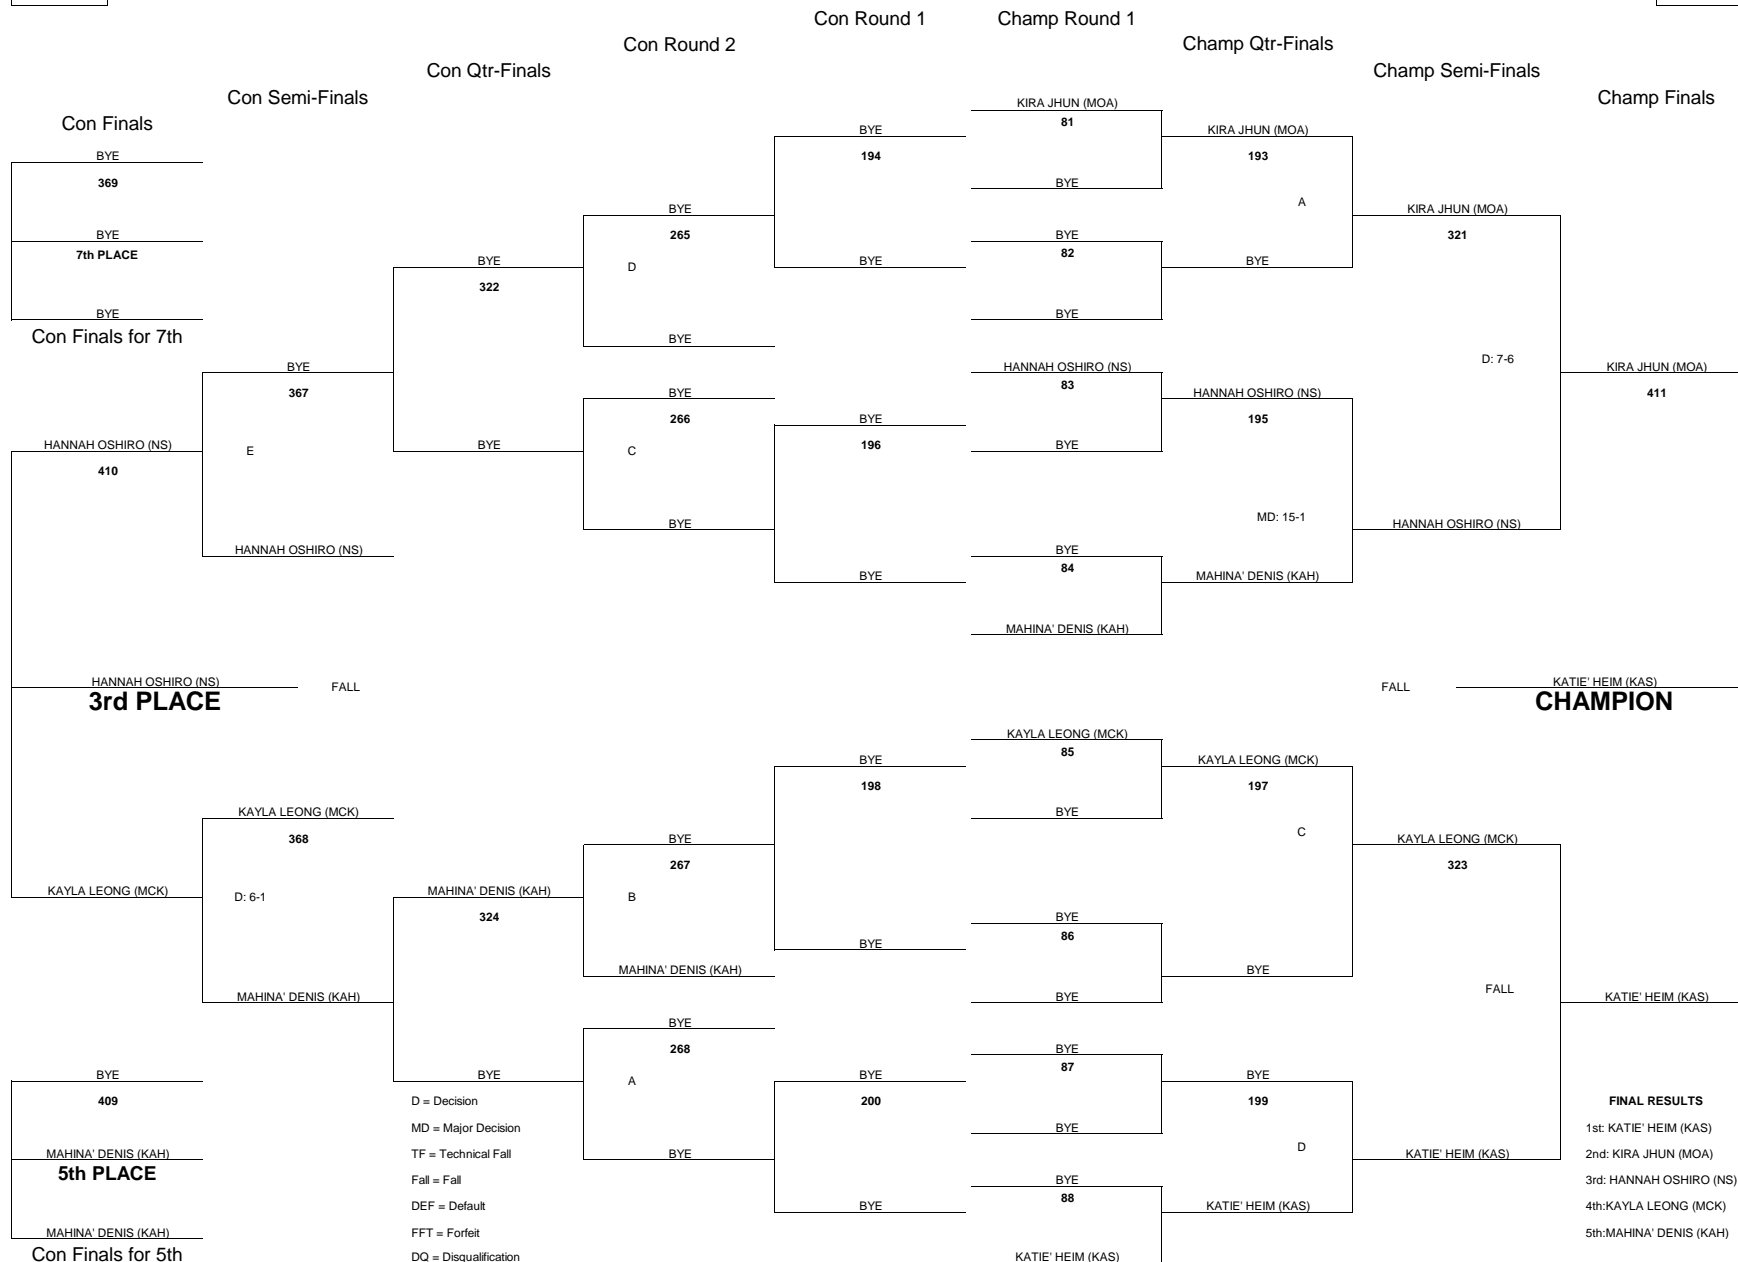

2019 OIA EAST VARSITY GIRLS WRESTLING CHAMPIONSHIPS

WEIGHT CLASS

155

WEIGHT CLASS

155