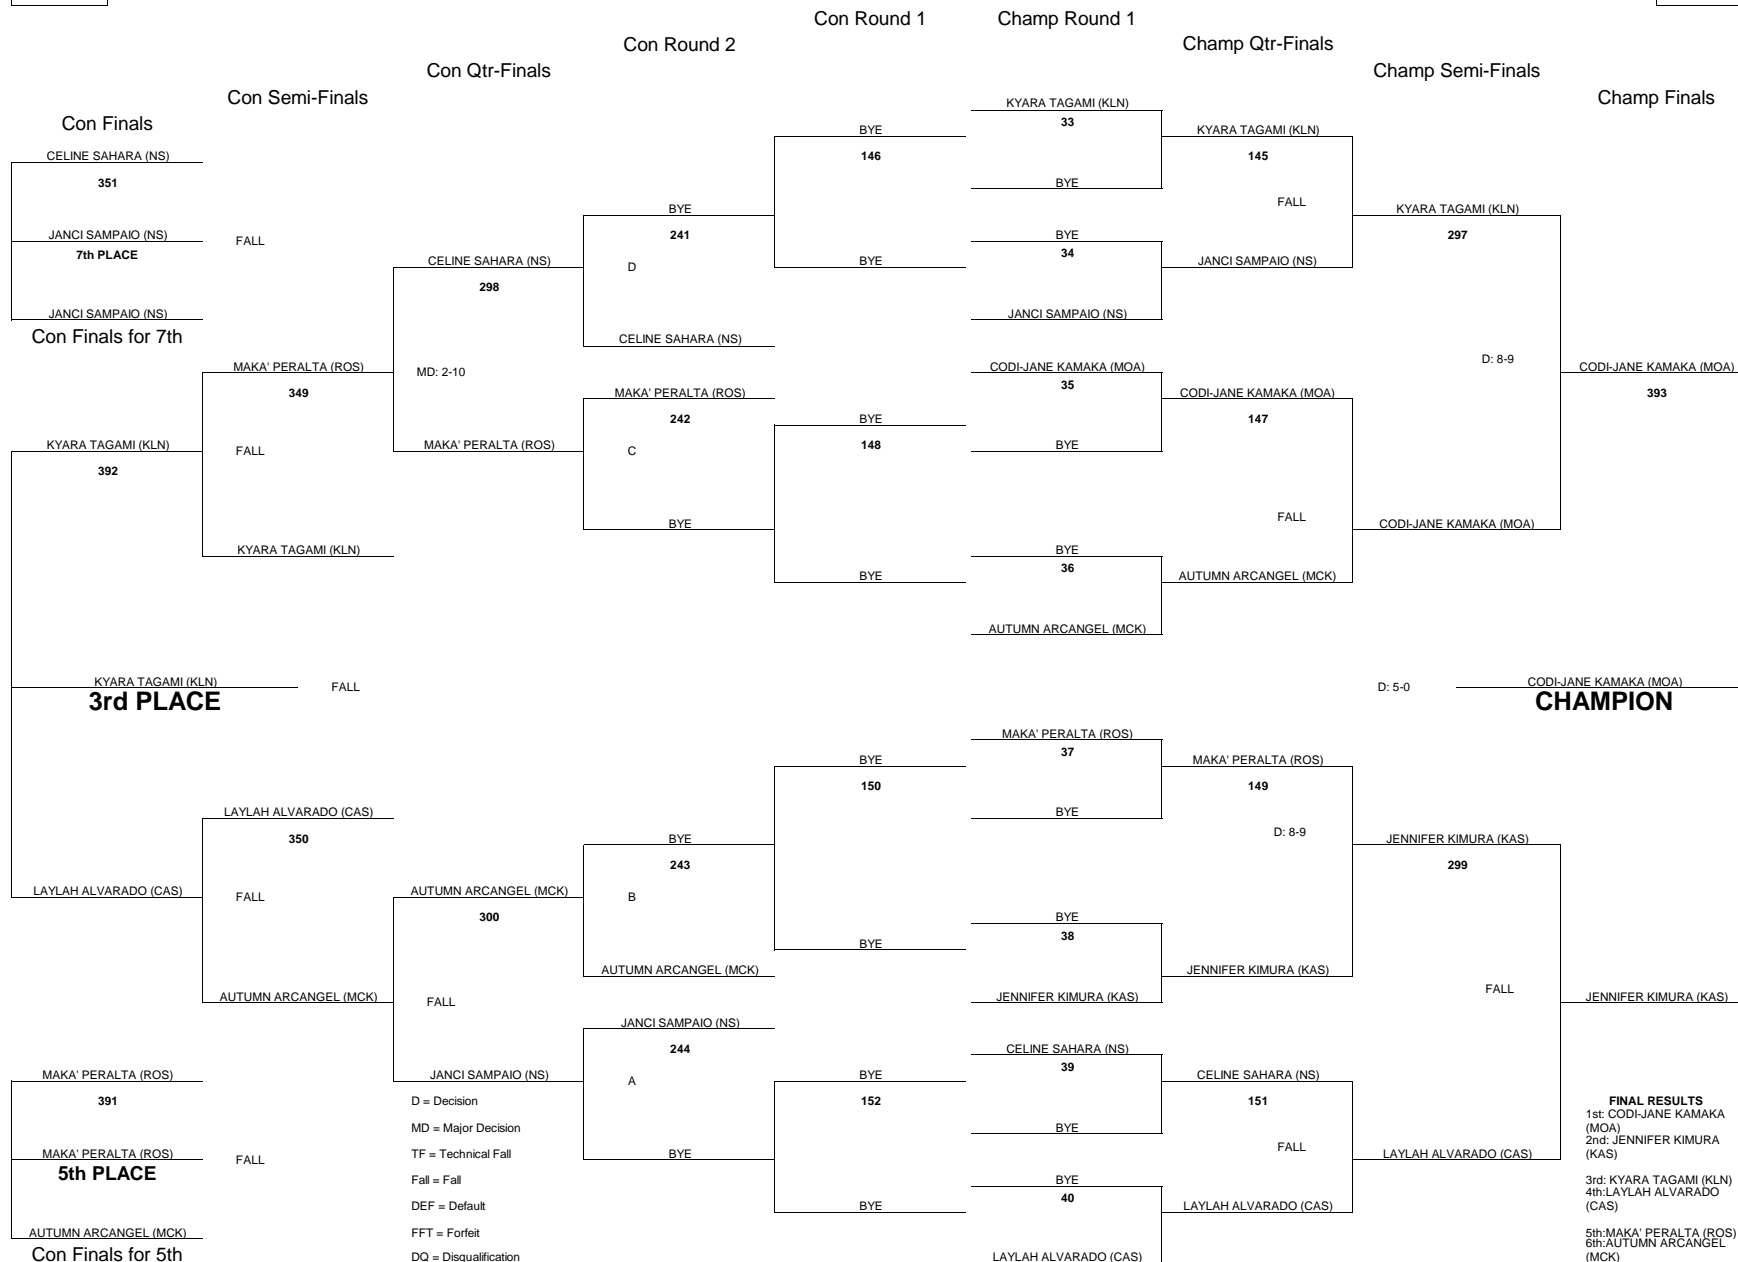

2019 OIA EAST VARSITY GIRLS WRESTLING CHAMPIONSHIPS

WEIGHT CLASS

112

WEIGHT CLASS

112

2019 OIA EAST VARSITY GIRLS WRESTLING CHAMPIONSHIPS

WEIGHT CLASS
117

WEIGHT CLASS
117