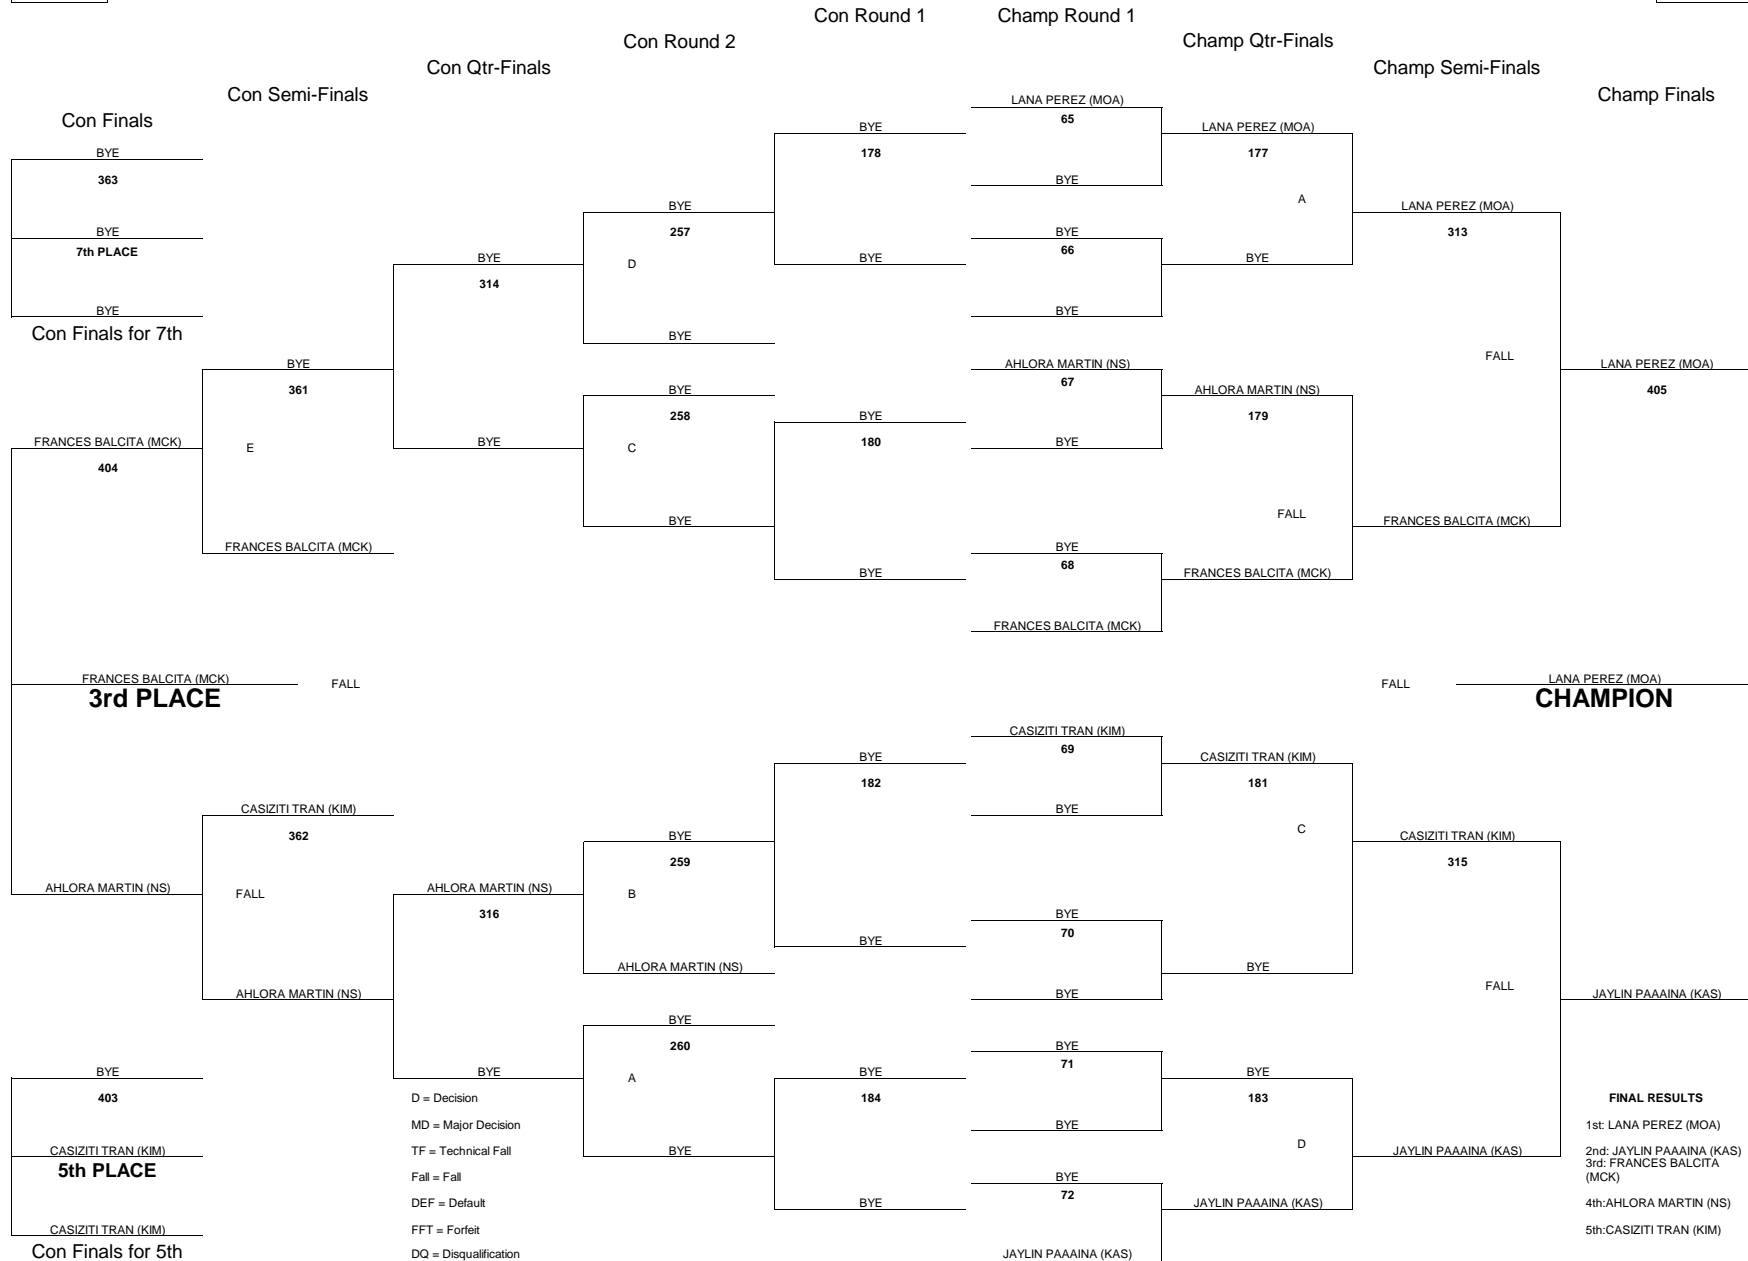

2019 OIA EAST VARSITY GIRLS WRESTLING CHAMPIONSHIPS

WEIGHT CLASS

138

WEIGHT CLASS

138