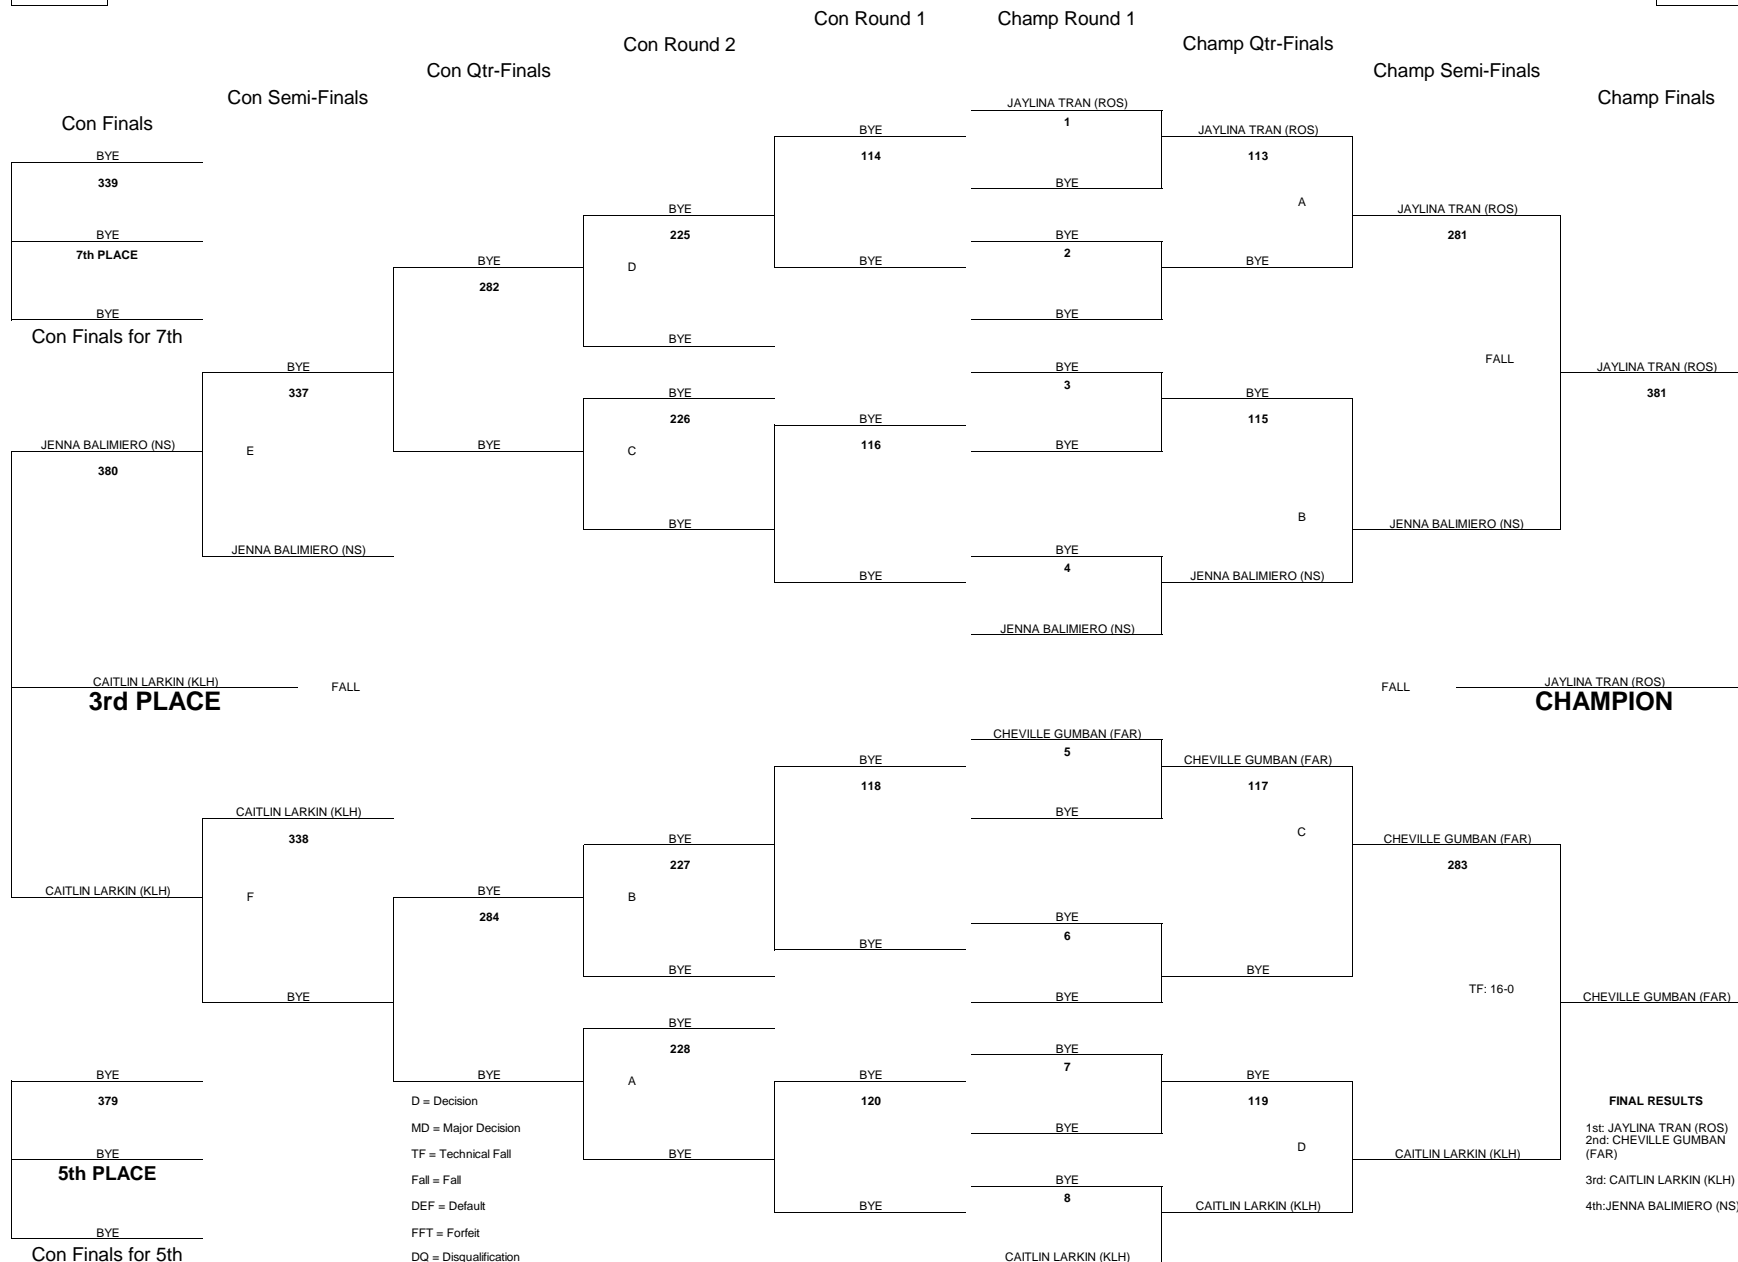

2019 OIA EAST VARSITY GIRLS WRESTLING CHAMPIONSHIPS

WEIGHT CLASS

97

WEIGHT CLASS

97

2019 OIA EAST VARSITY GIRLS WRESTLING CHAMPIONSHIPS

WEIGHT CLASS

102