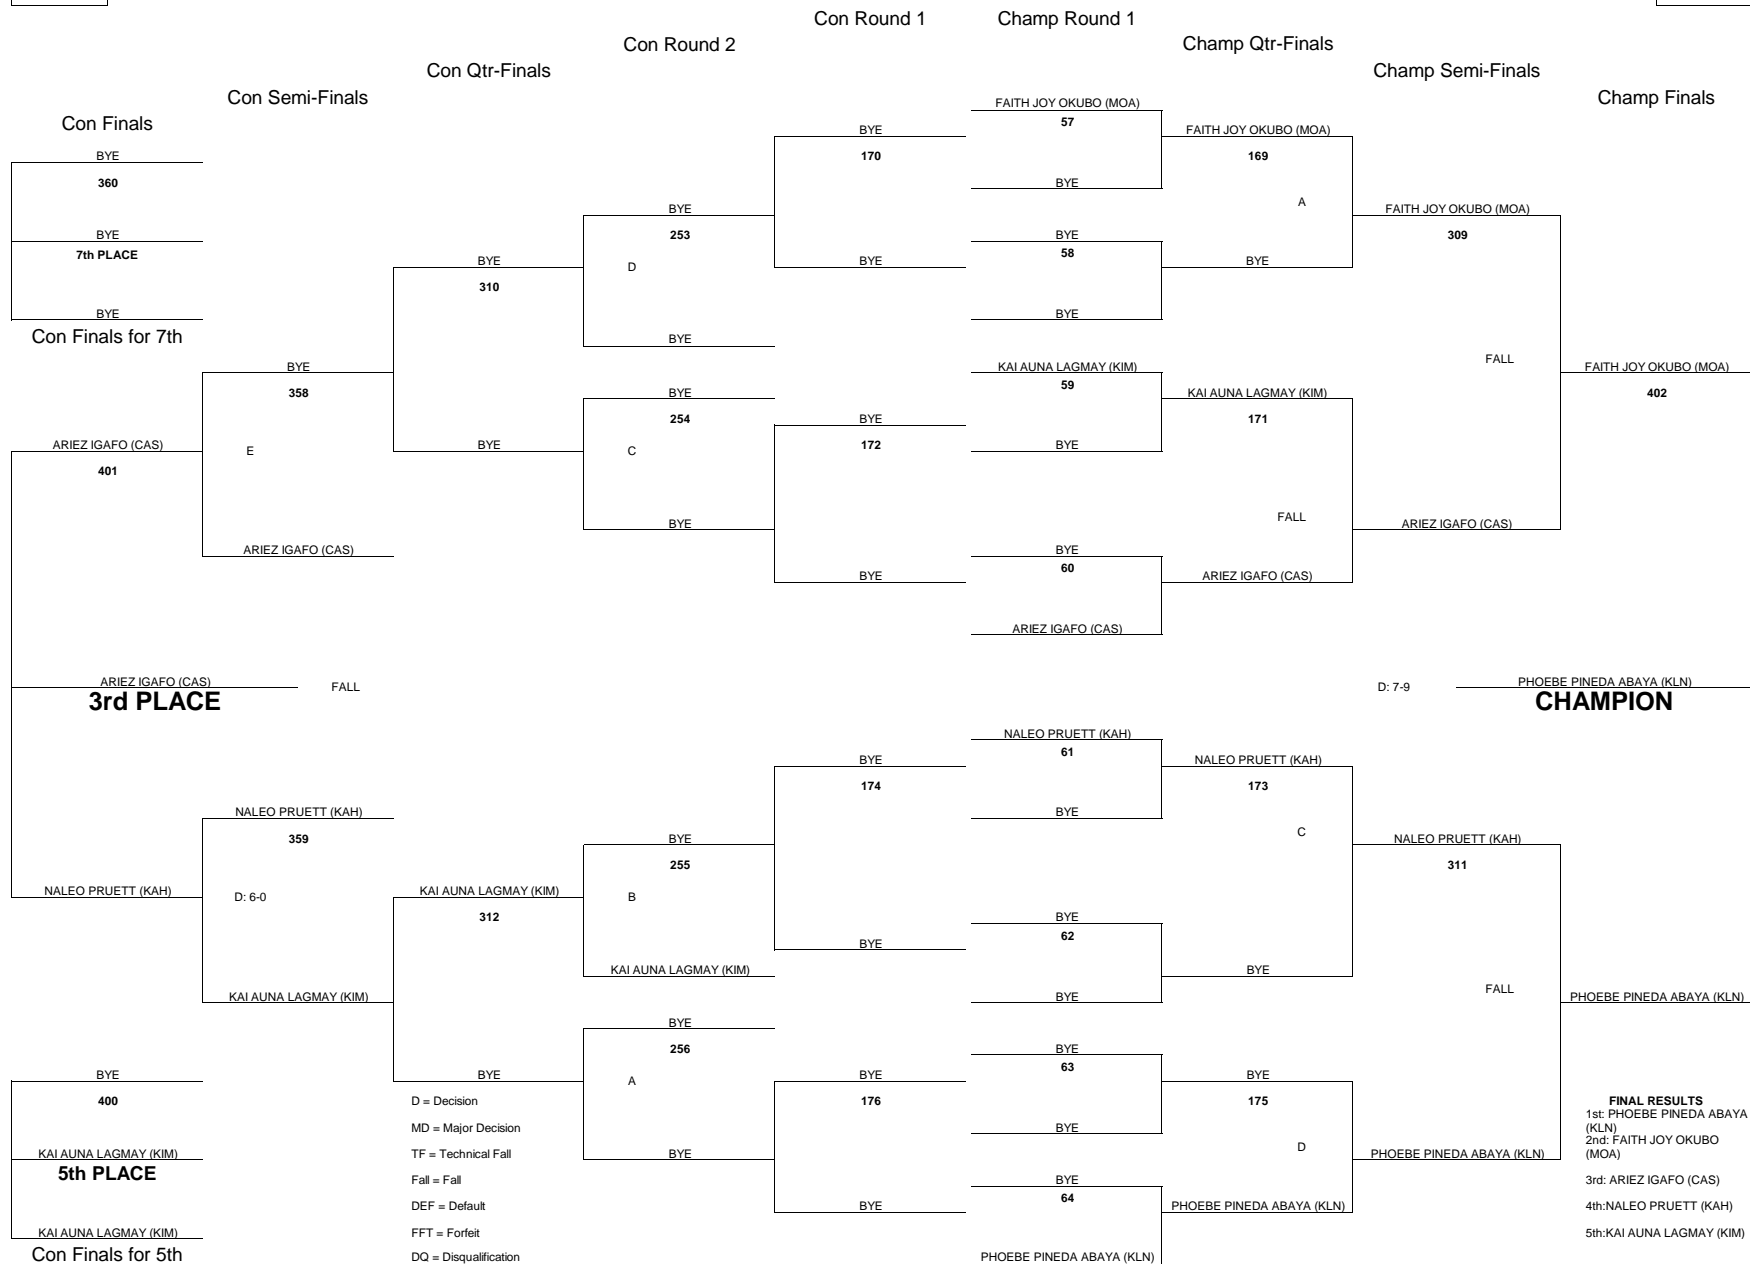

WEIGHT CLASS

127

2019 OIA EAST VARSITY GIRLS WRESTLING CHAMPIONSHIPS

WEIGHT CLASS
132

WEIGHT CLASS
132

2019 OIA EAST VARSITY GIRLS WRESTLING CHAMPIONSHIPS

WEIGHT CLASS

138