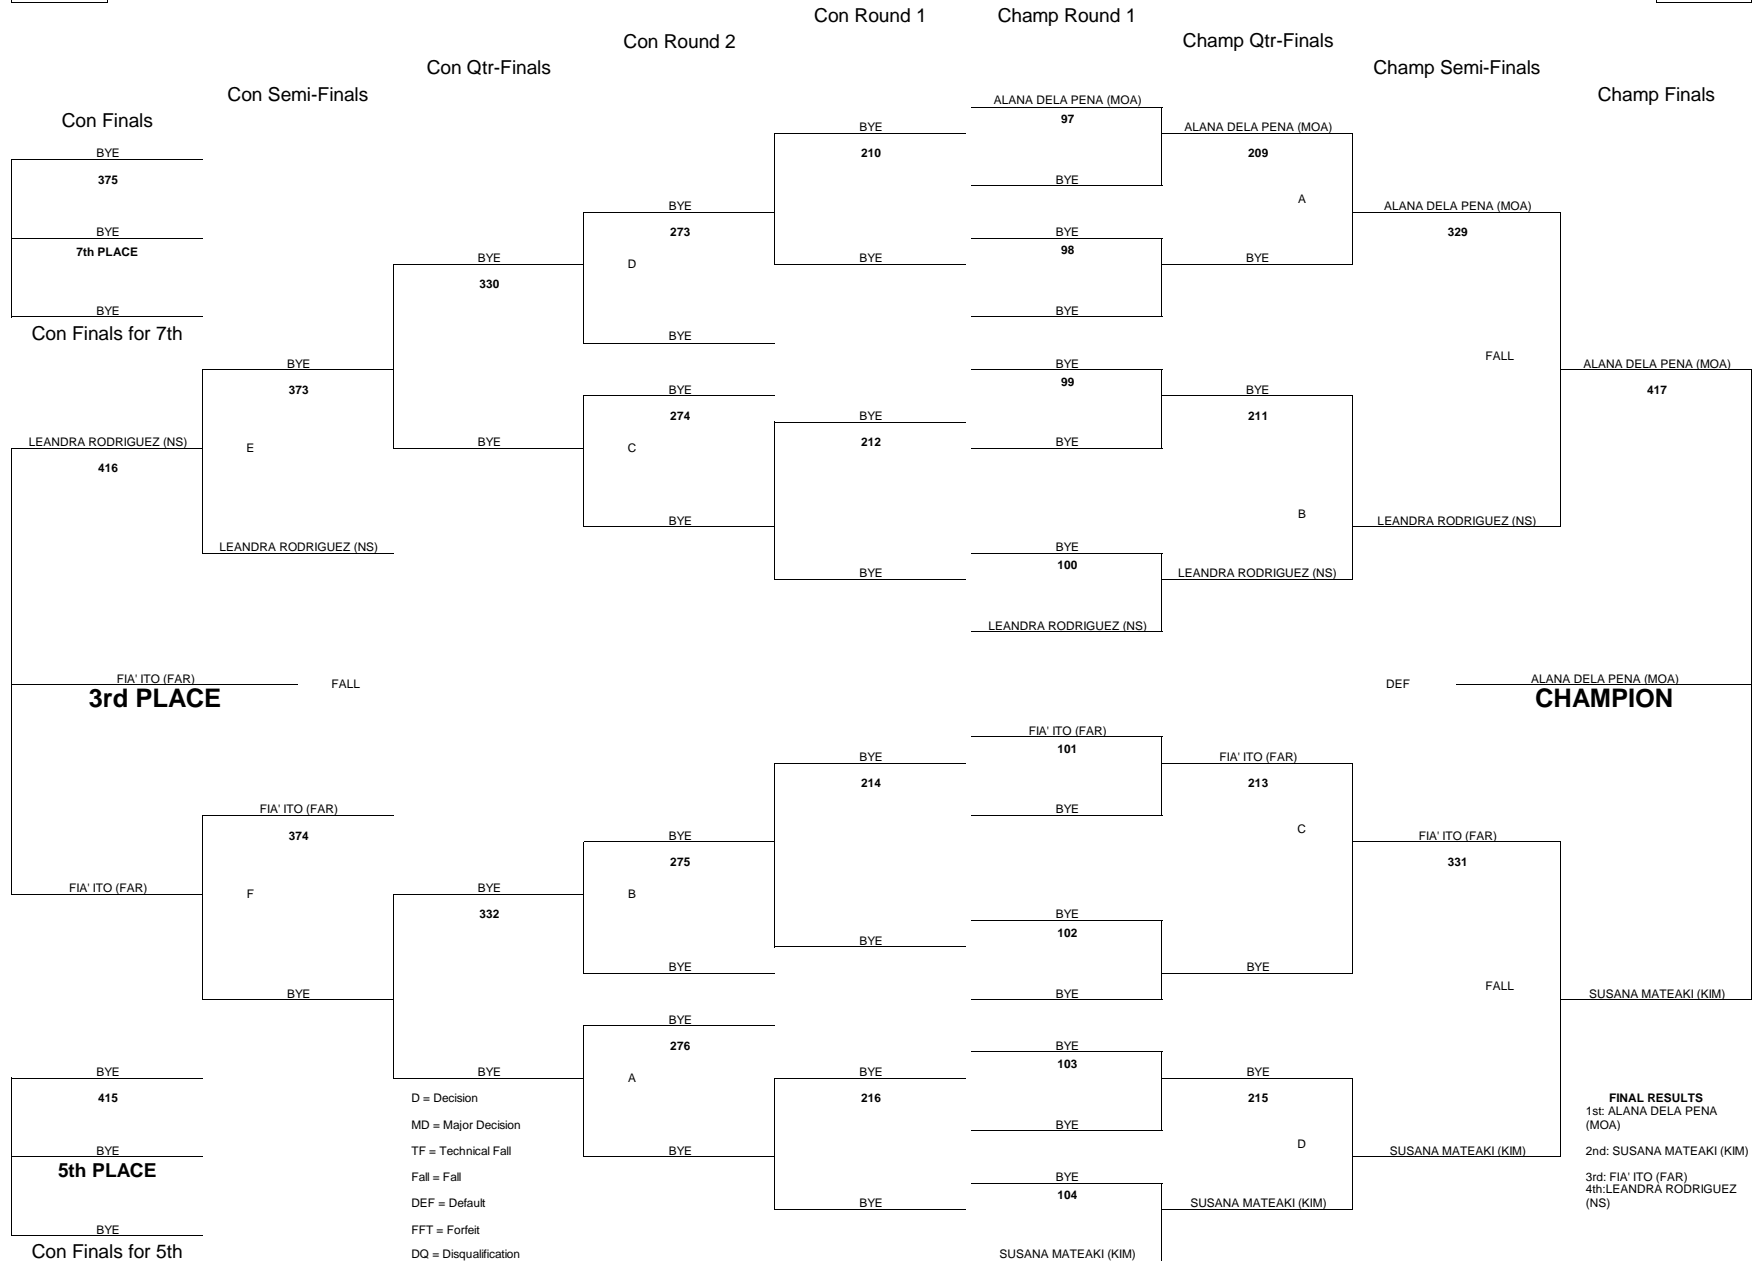

2019 OIA EAST VARSITY GIRLS WRESTLING CHAMPIONSHIPS

WEIGHT CLASS

184

WEIGHT CLASS

184