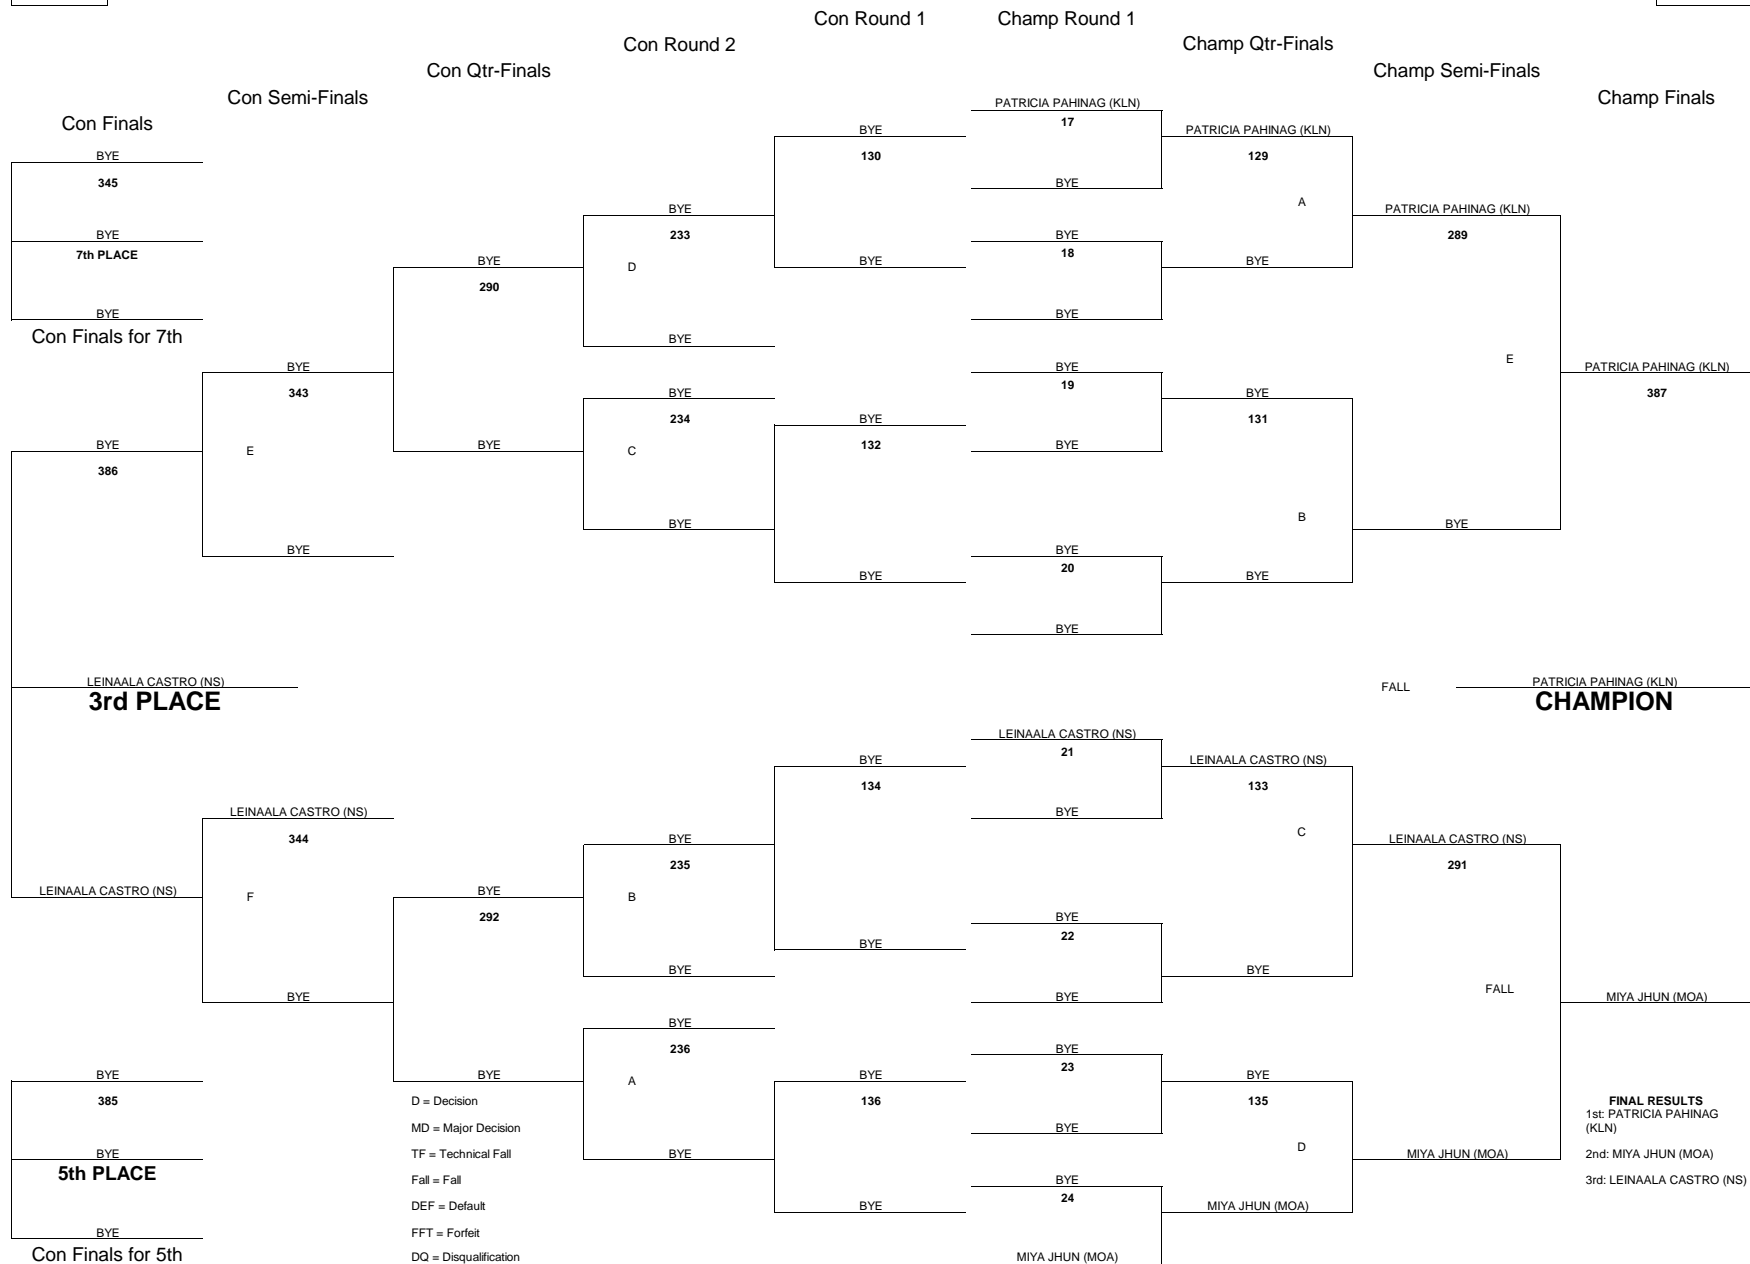

WEIGHT CLASS

102

2019 OIA EAST VARSITY GIRLS WRESTLING CHAMPIONSHIPS

WEIGHT CLASS

107

WEIGHT CLASS

107

D = Decision
 MD = Major Decision
 TF = Technical Fall
 Fall = Fall
 DEF = Default
 FFT = Forfeit
 DQ = Disqualification