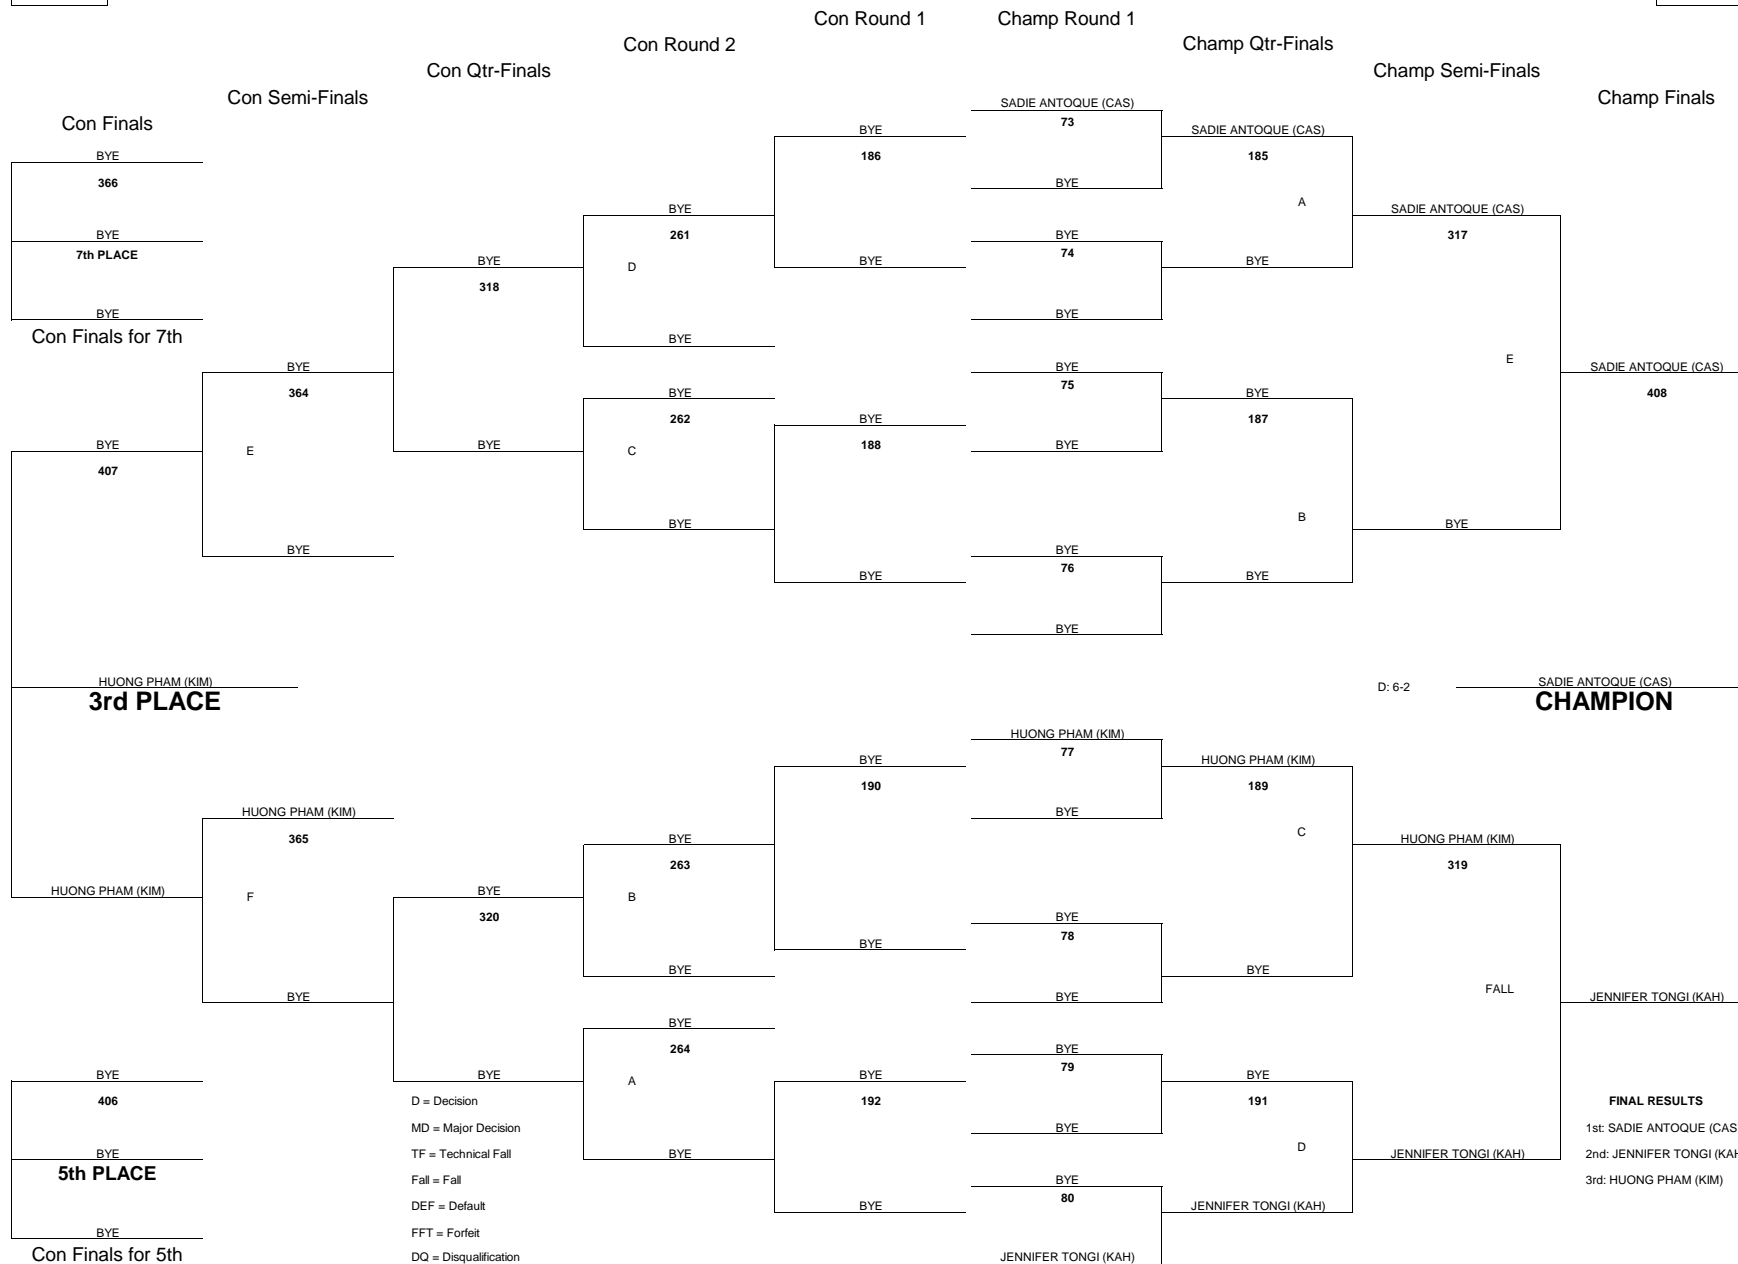

WEIGHT CLASS

138

2019 OIA EAST VARSITY GIRLS WRESTLING CHAMPIONSHIPS

WEIGHT CLASS

145

WEIGHT CLASS

145

2019 OIA EAST VARSITY GIRLS WRESTLING CHAMPIONSHIPS