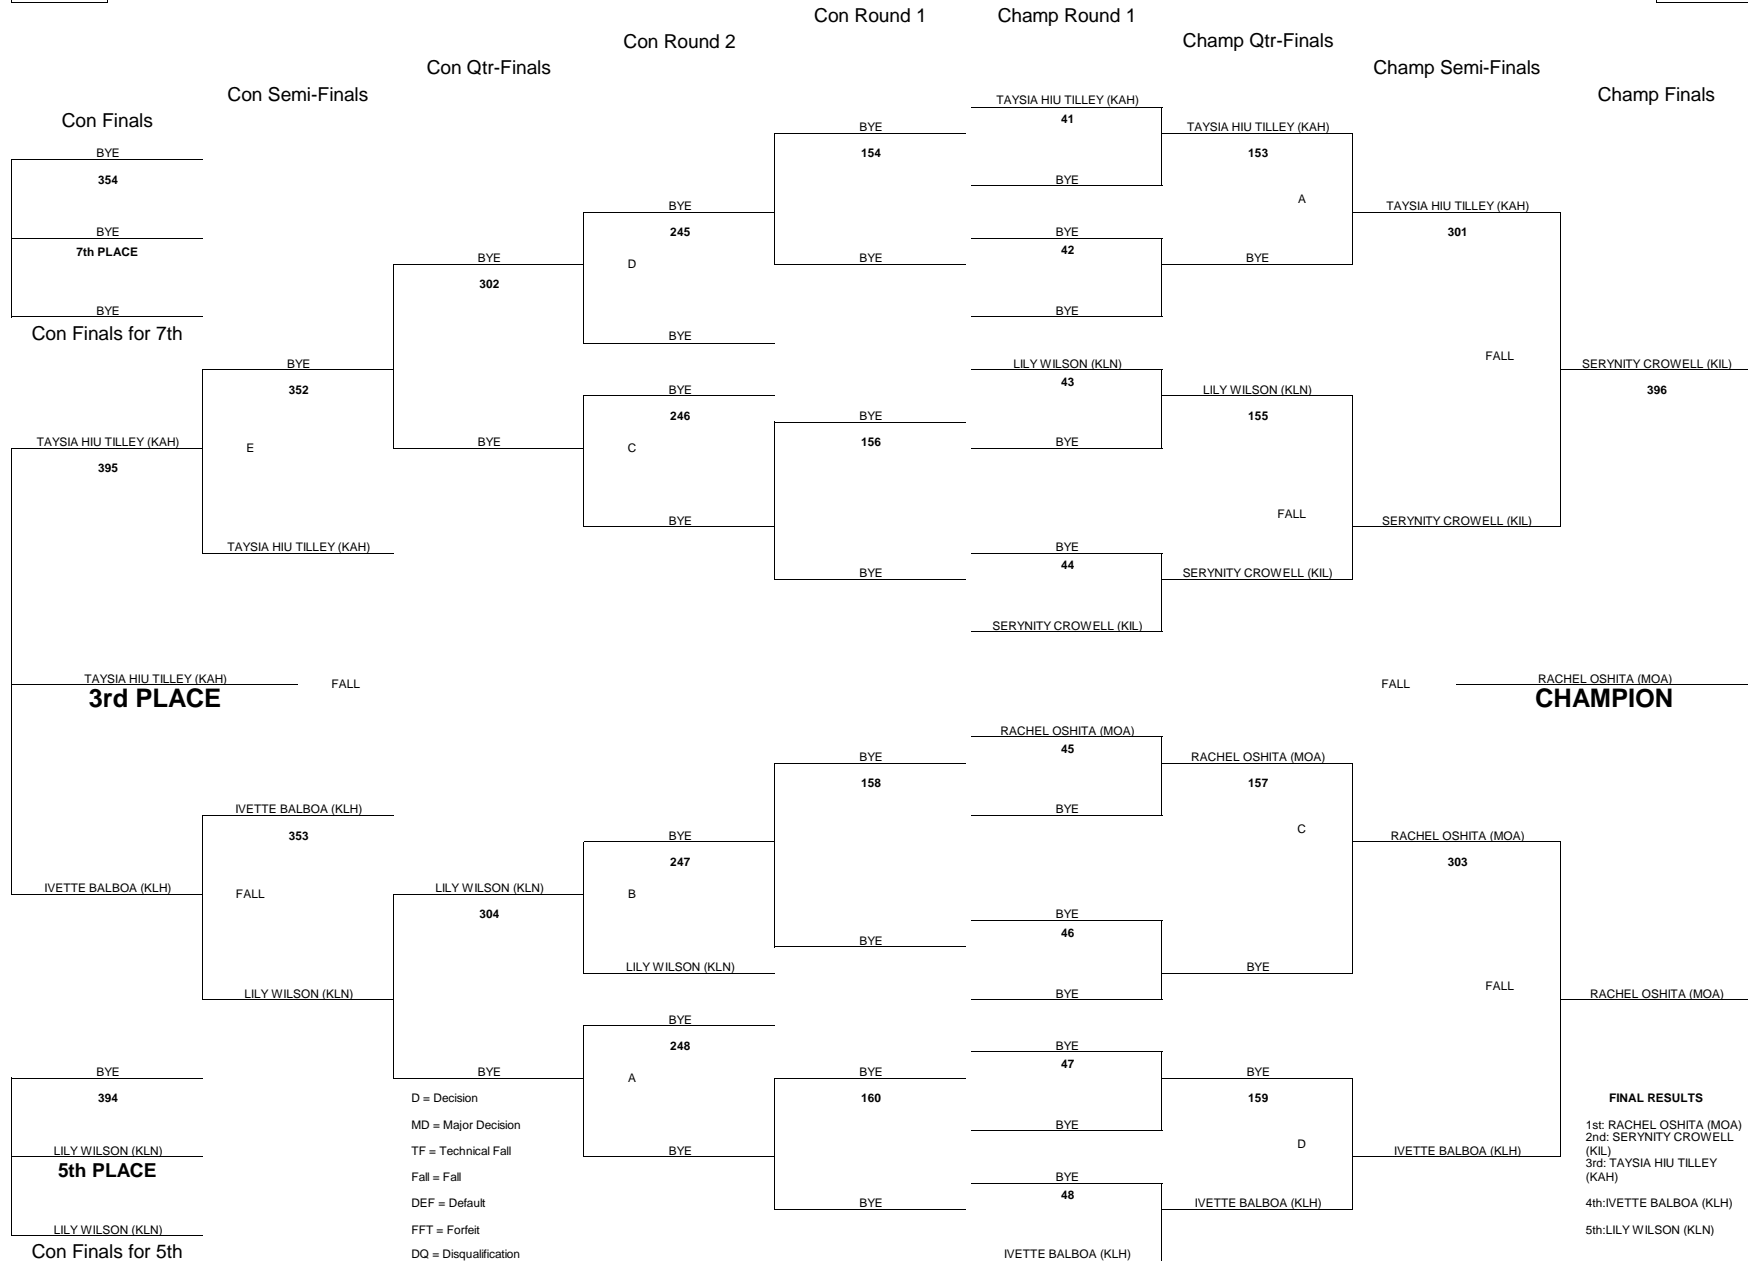

2019 OIA EAST VARSITY GIRLS WRESTLING CHAMPIONSHIPS

WEIGHT CLASS

122

WEIGHT CLASS

122