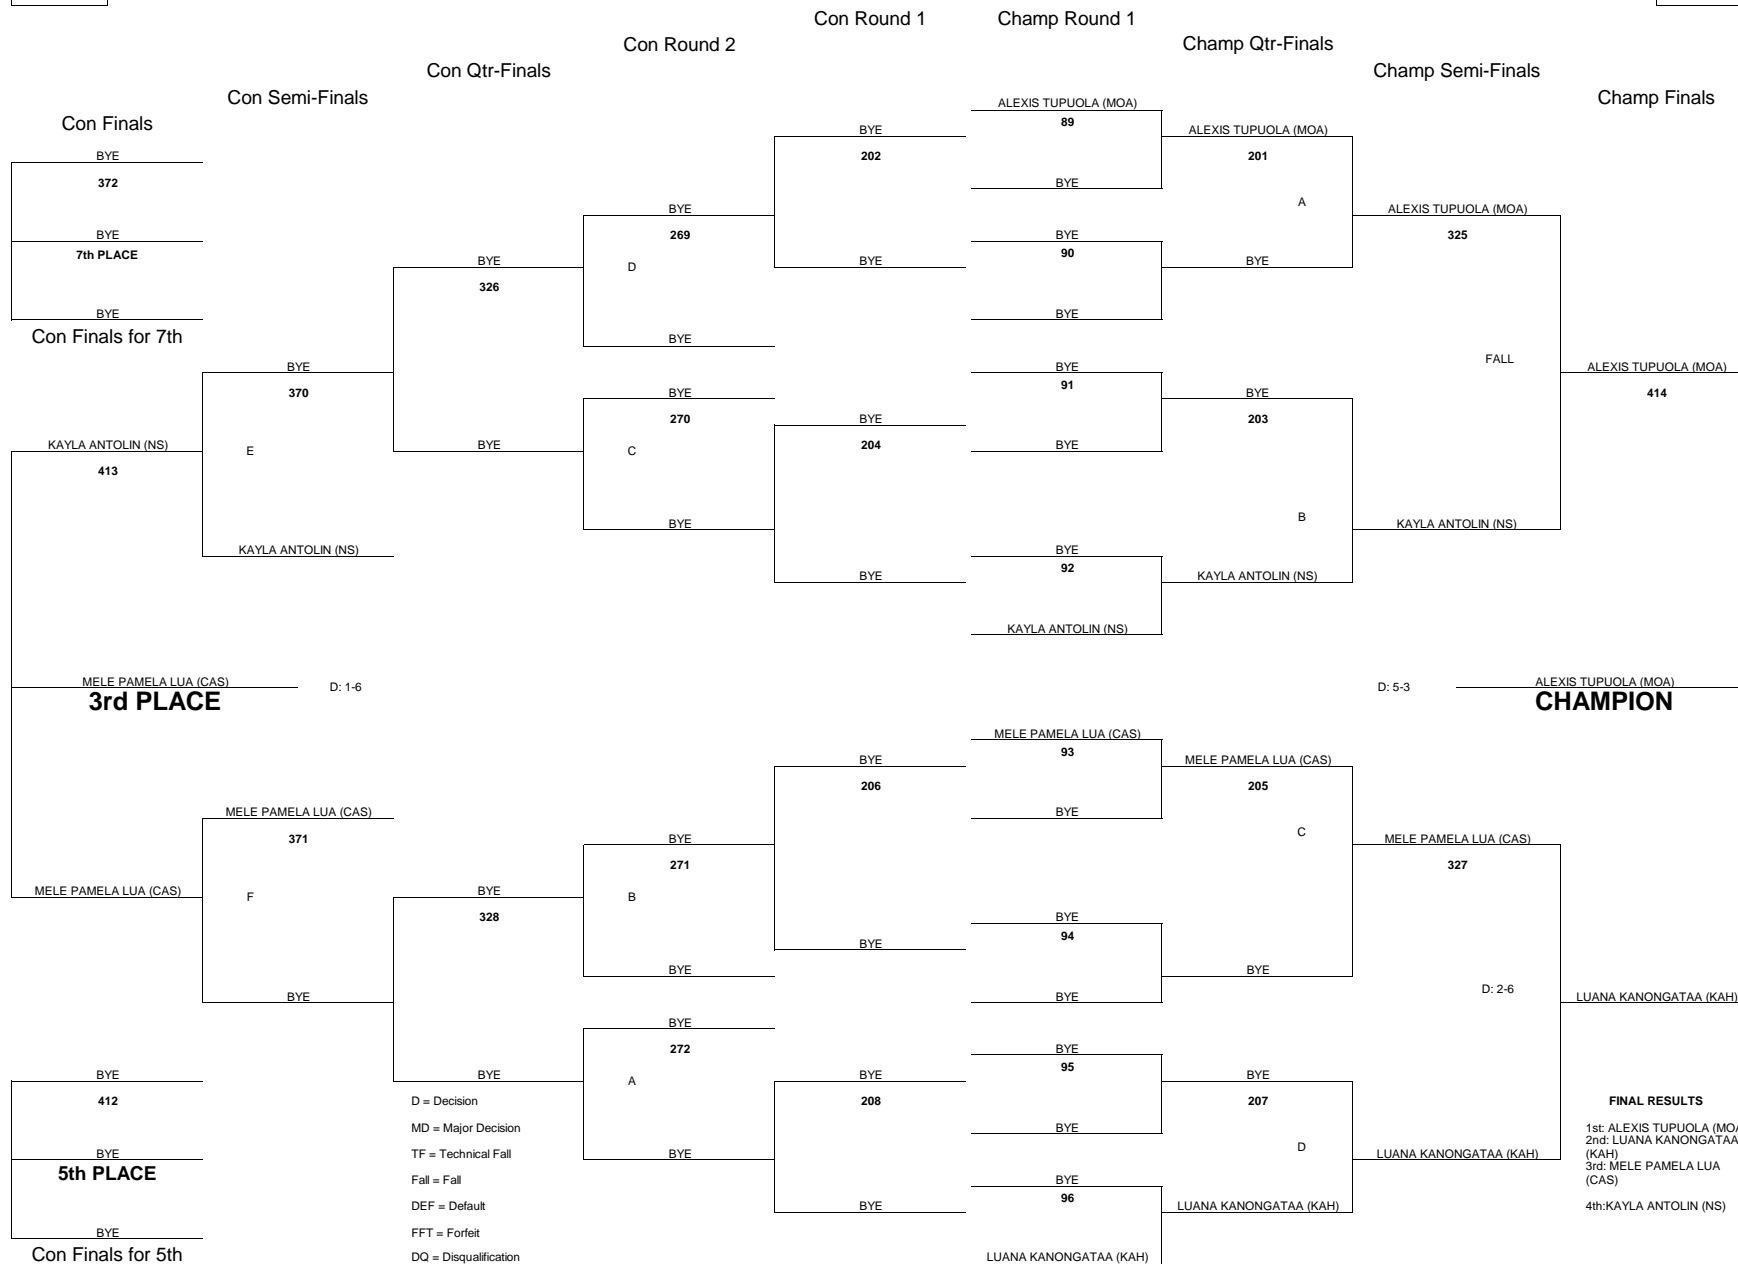

2019 OIA EAST VARSITY GIRLS WRESTLING CHAMPIONSHIPS

WEIGHT CLASS

168

WEIGHT CLASS

168

D = Decision
MD = Major Decision
TF = Technical Fall
Fall = Fall
DEF = Default
FFT = Forfeit
DQ = Disqualification