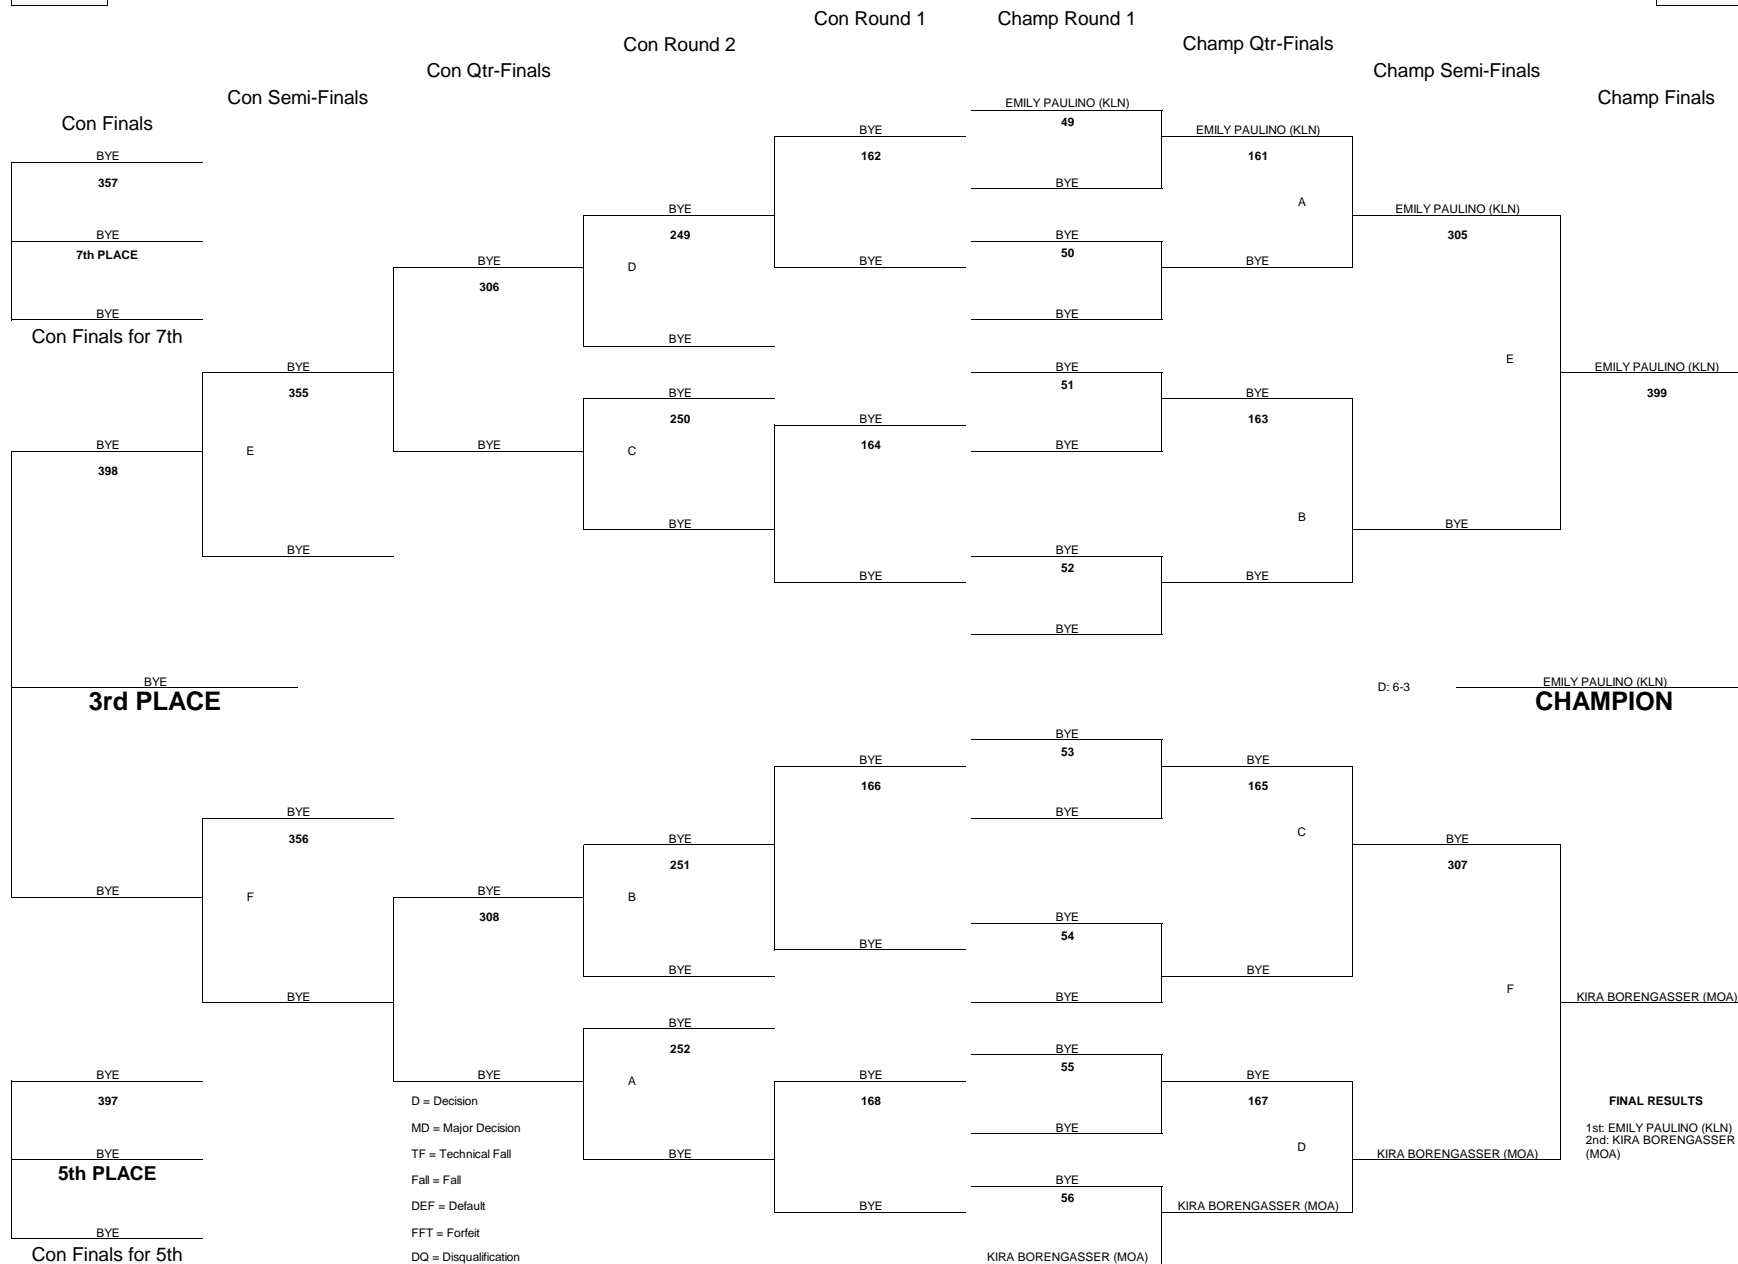

2019 OIA EAST VARSITY GIRLS WRESTLING CHAMPIONSHIPS

WEIGHT CLASS

127

WEIGHT CLASS

127