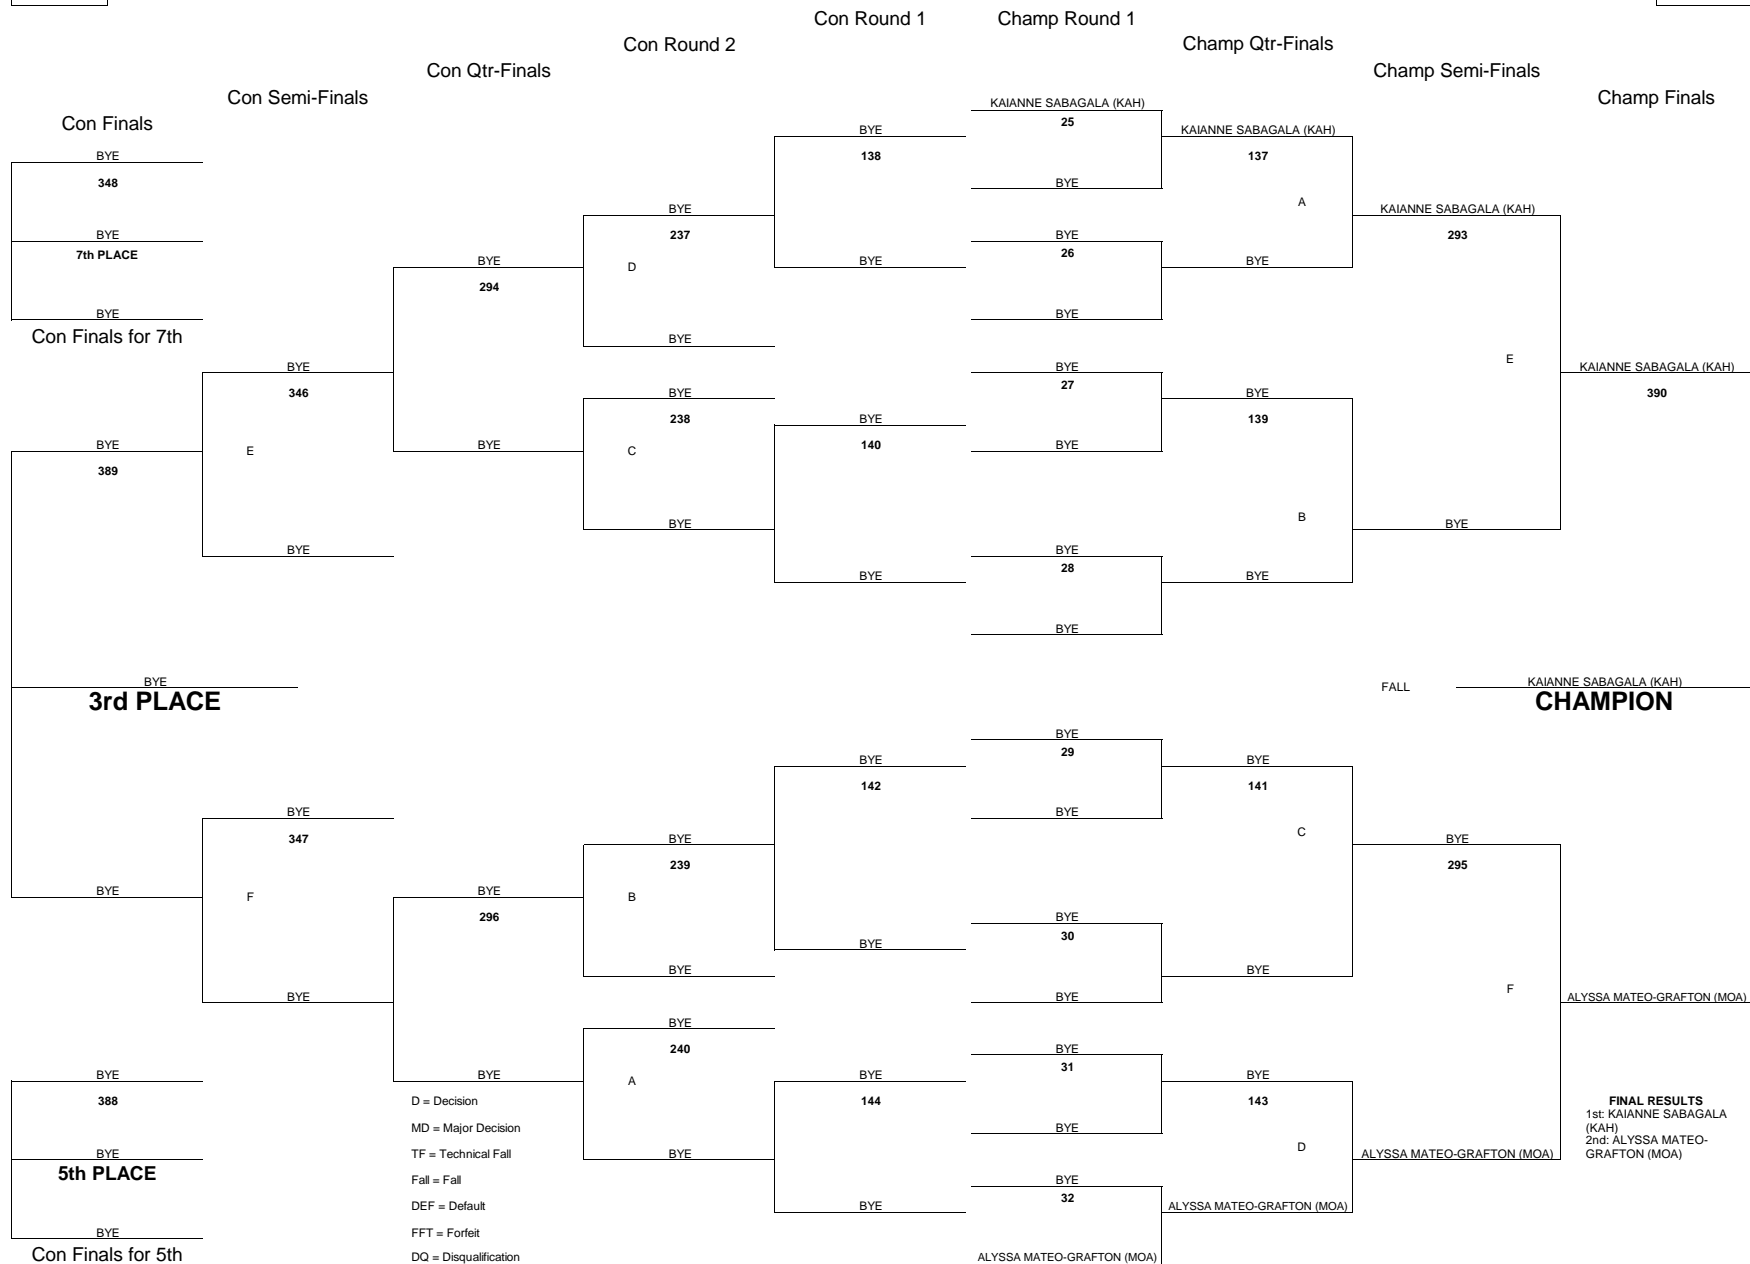

2019 OIA EAST VARSITY GIRLS WRESTLING CHAMPIONSHIPS

WEIGHT CLASS

112

WEIGHT CLASS

112