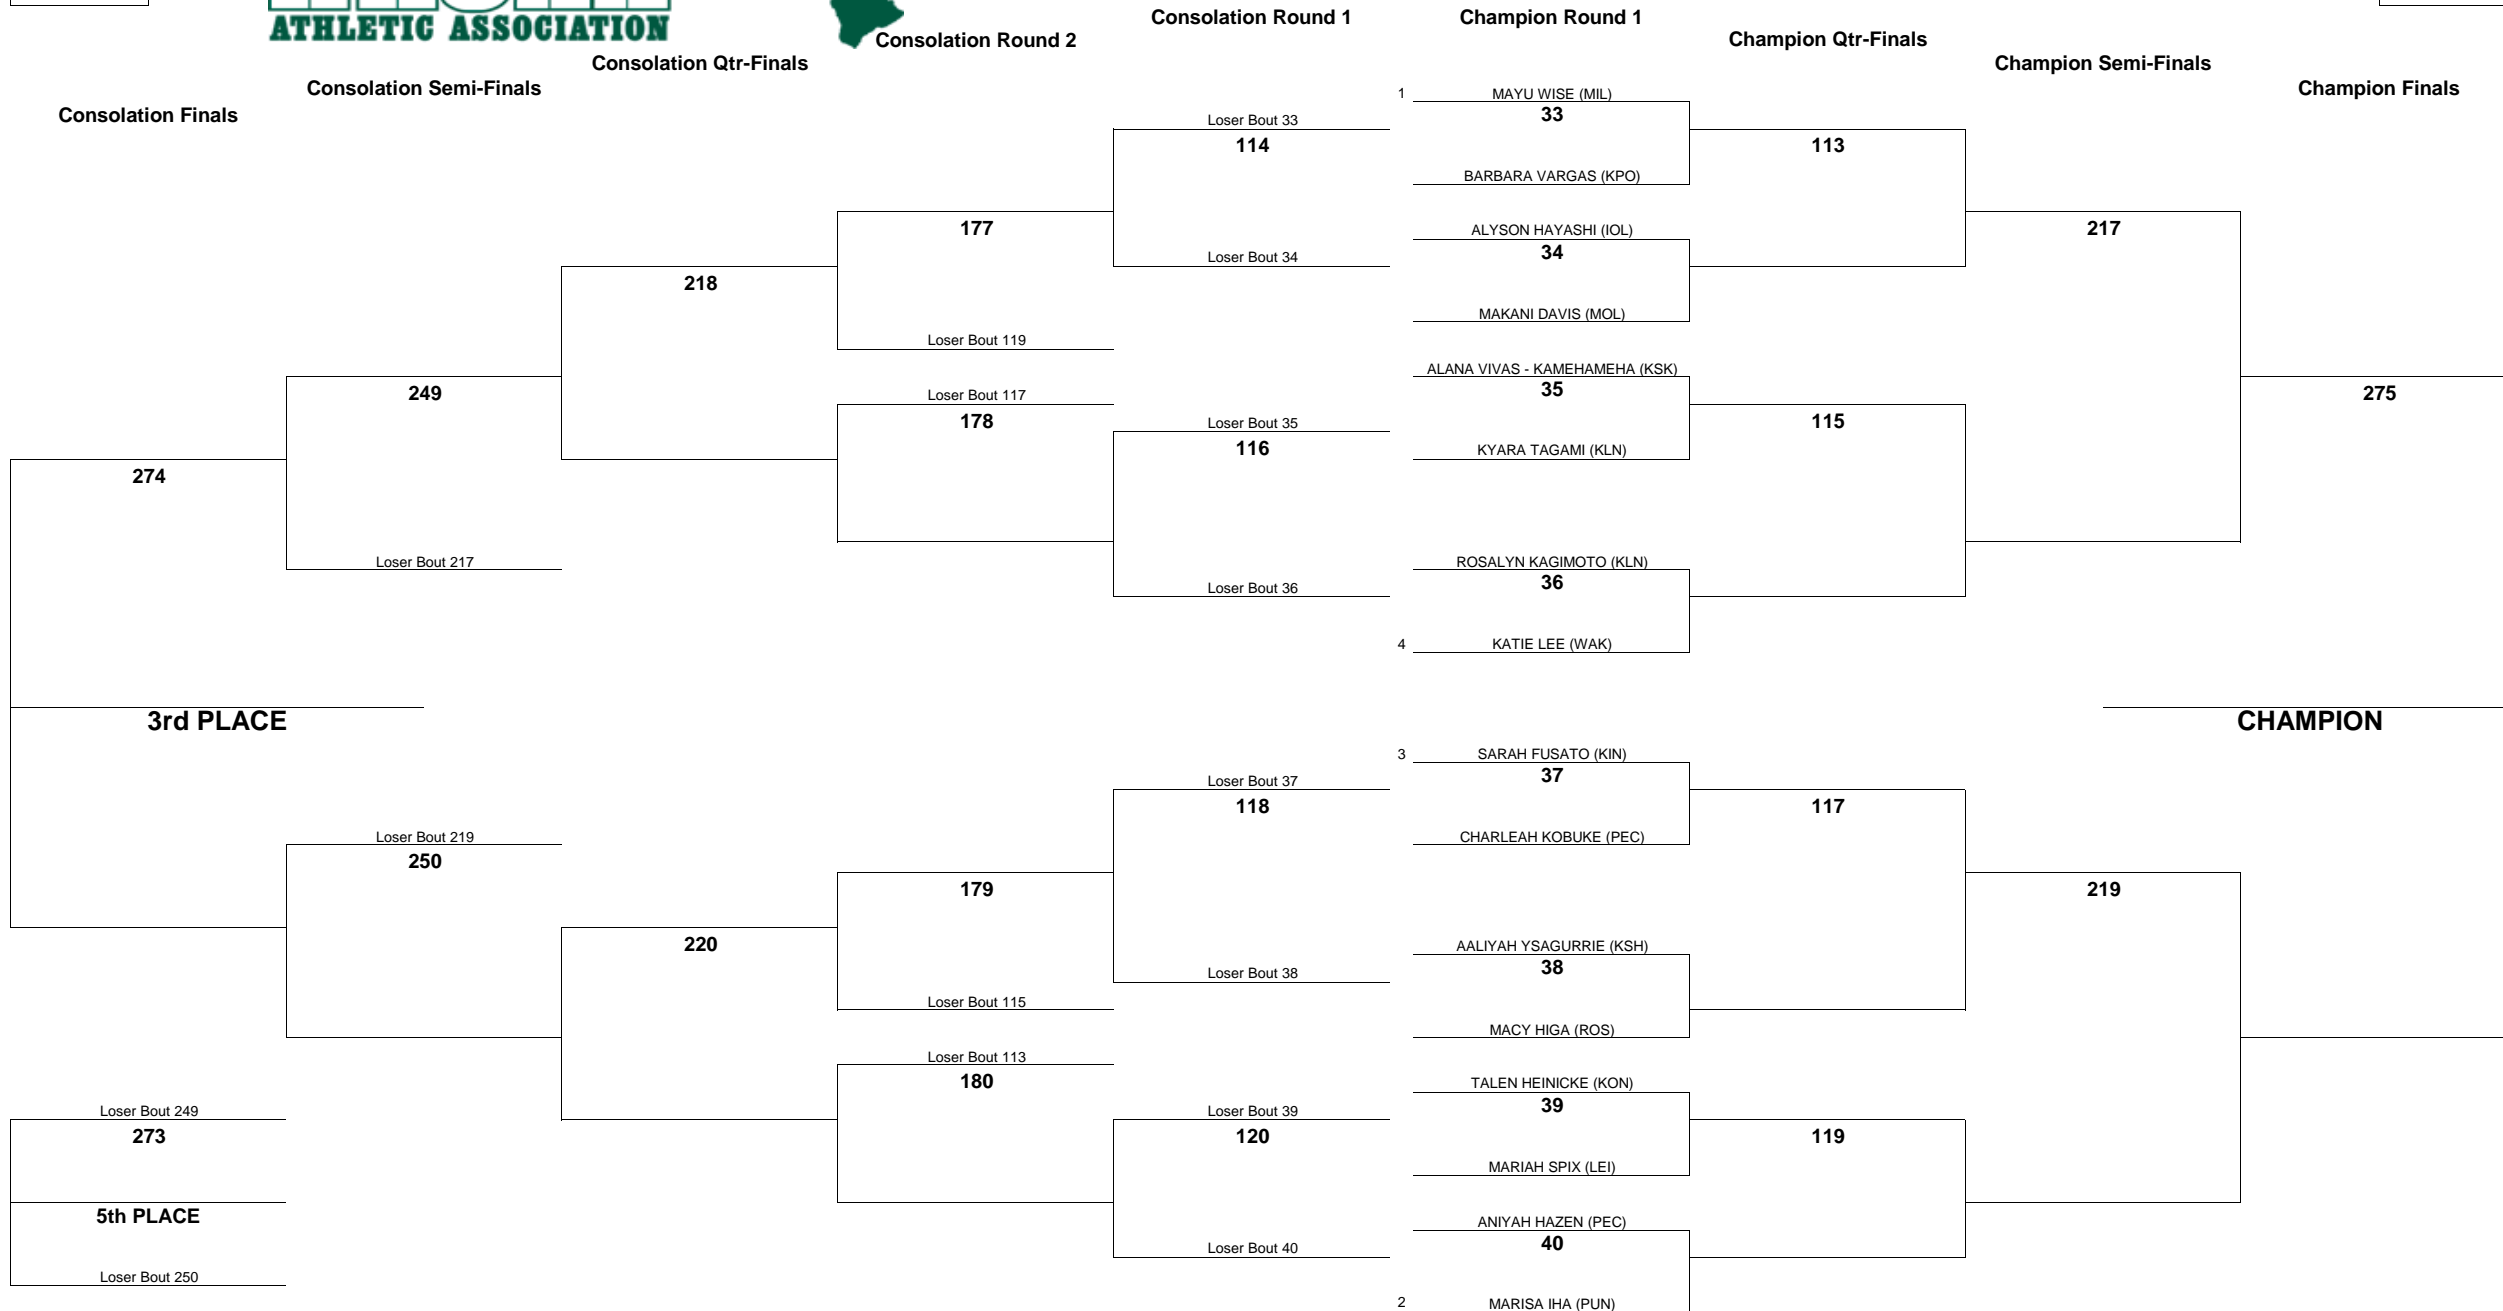

HAWAII HIGH SCHOOL ATHLETIC ASSOCIATION 2016 GIRLS JUDO CHAMPIONSHIPS

WEIGHT CLASS
122

WEIGHT CLASS
122