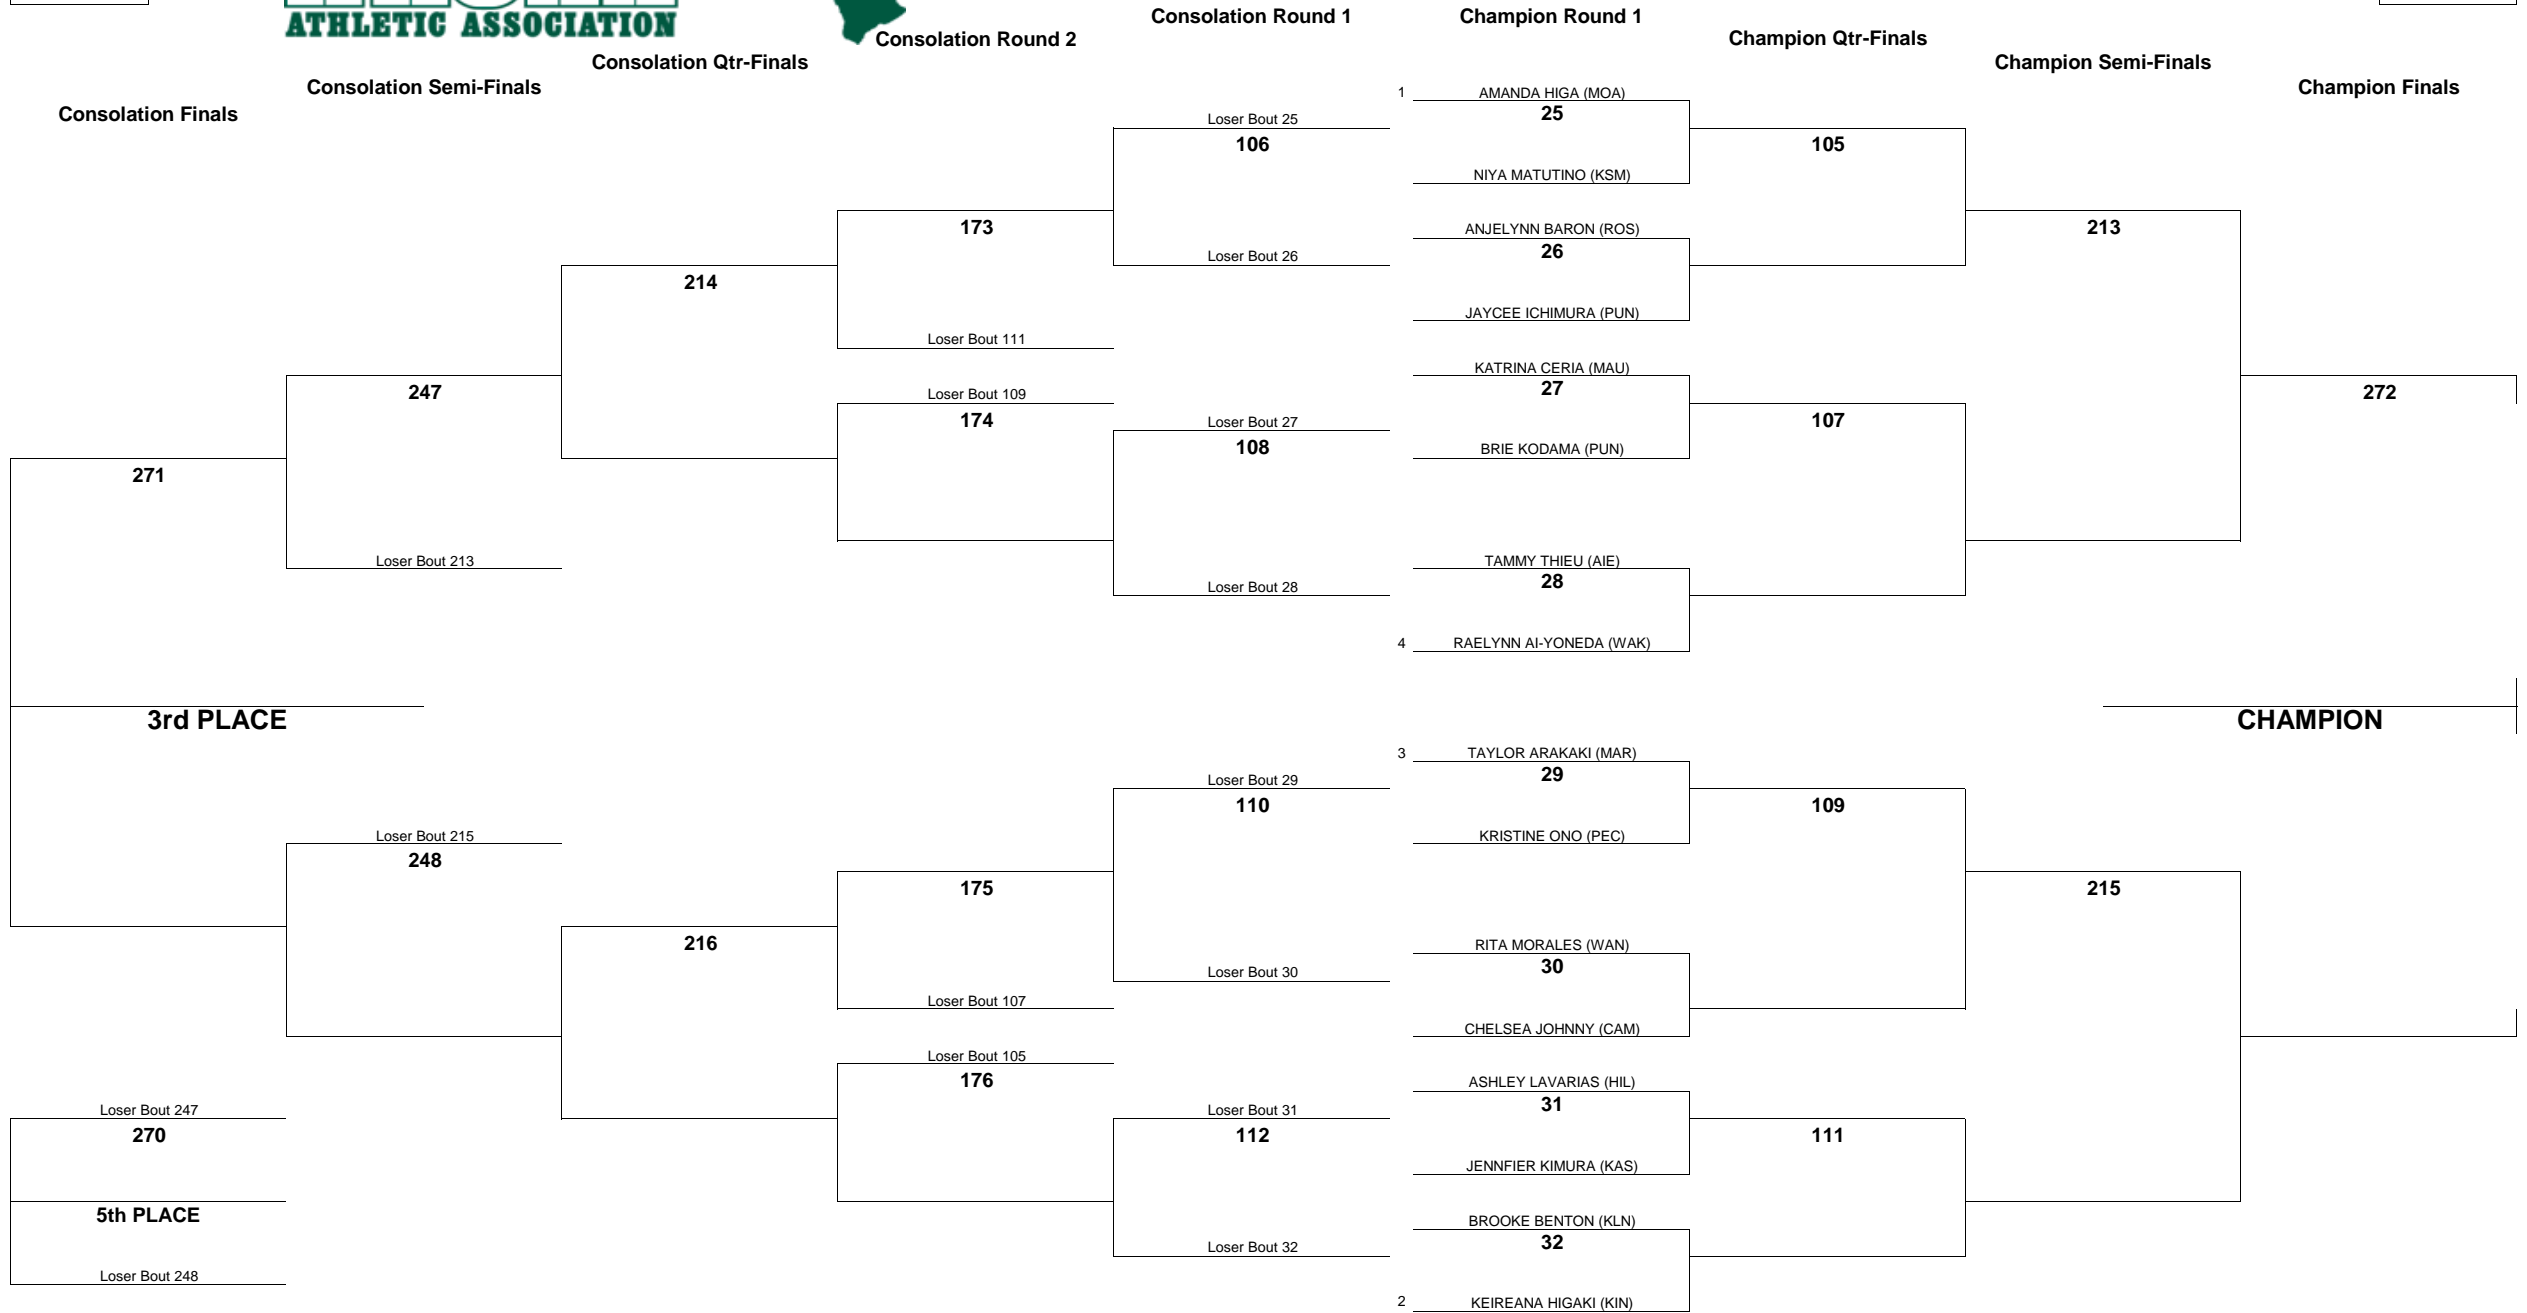

HAWAII HIGH SCHOOL ATHLETIC ASSOCIATION 2016 GIRLS JUDO CHAMPIONSHIPS

WEIGHT CLASS
115