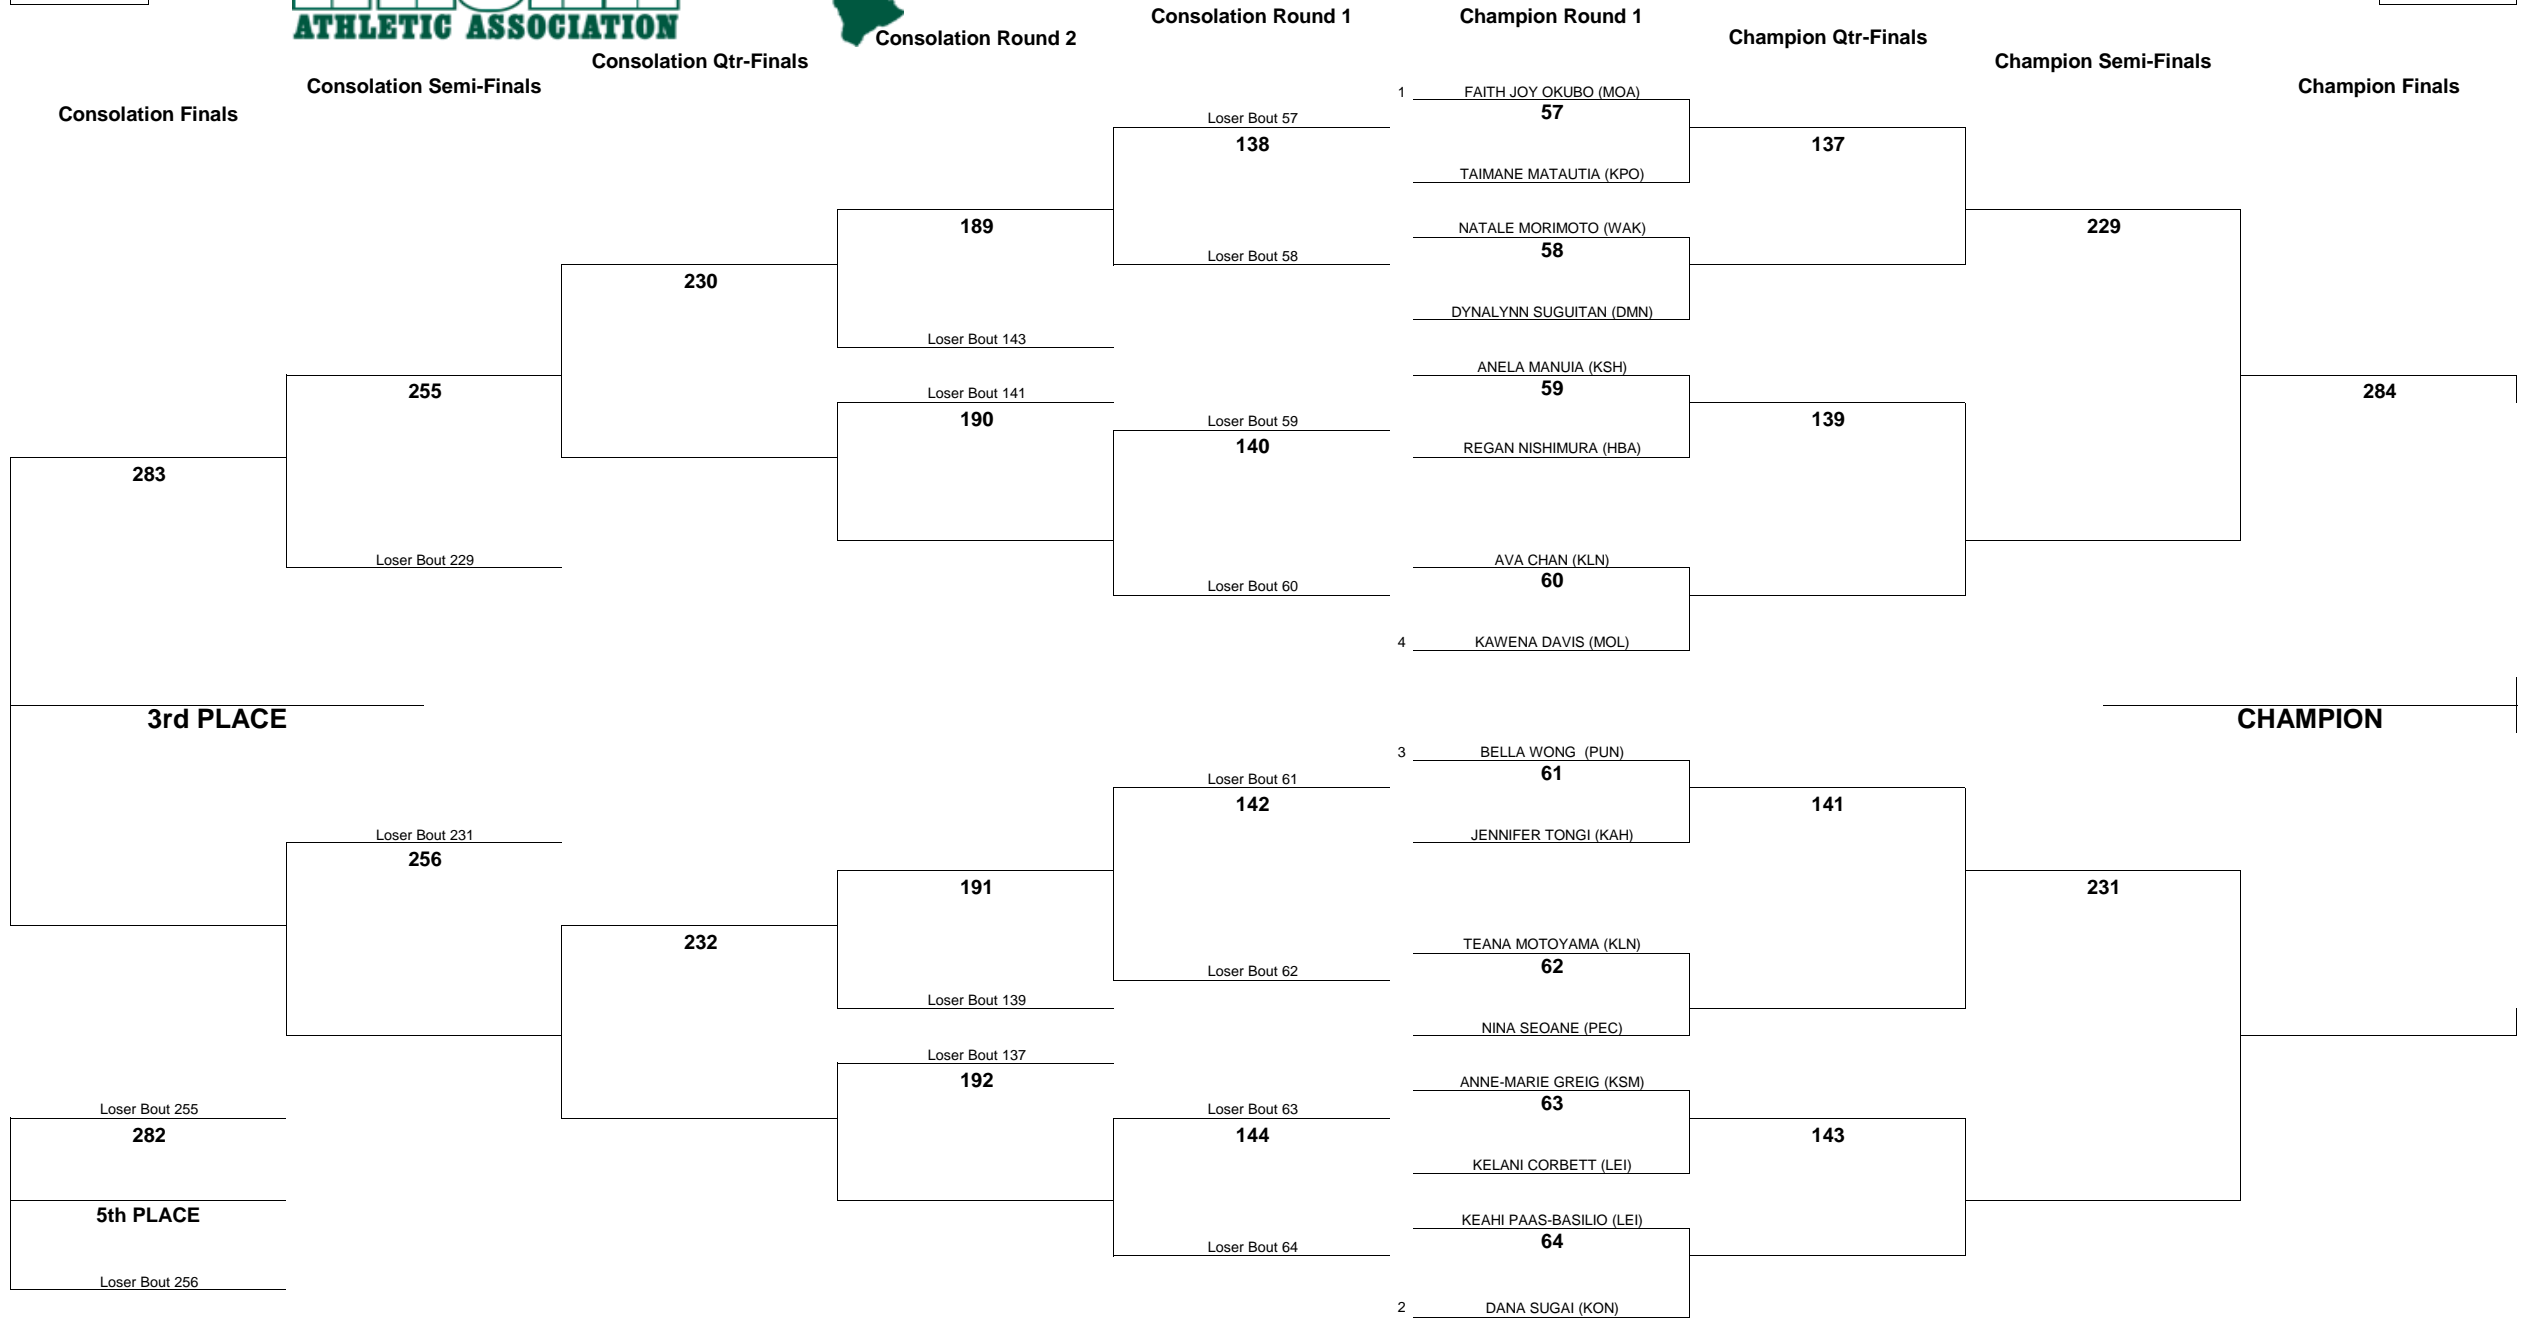

HAWAII HIGH SCHOOL ATHLETIC ASSOCIATION 2016 GIRLS JUDO CHAMPIONSHIPS

WEIGHT CLASS
154