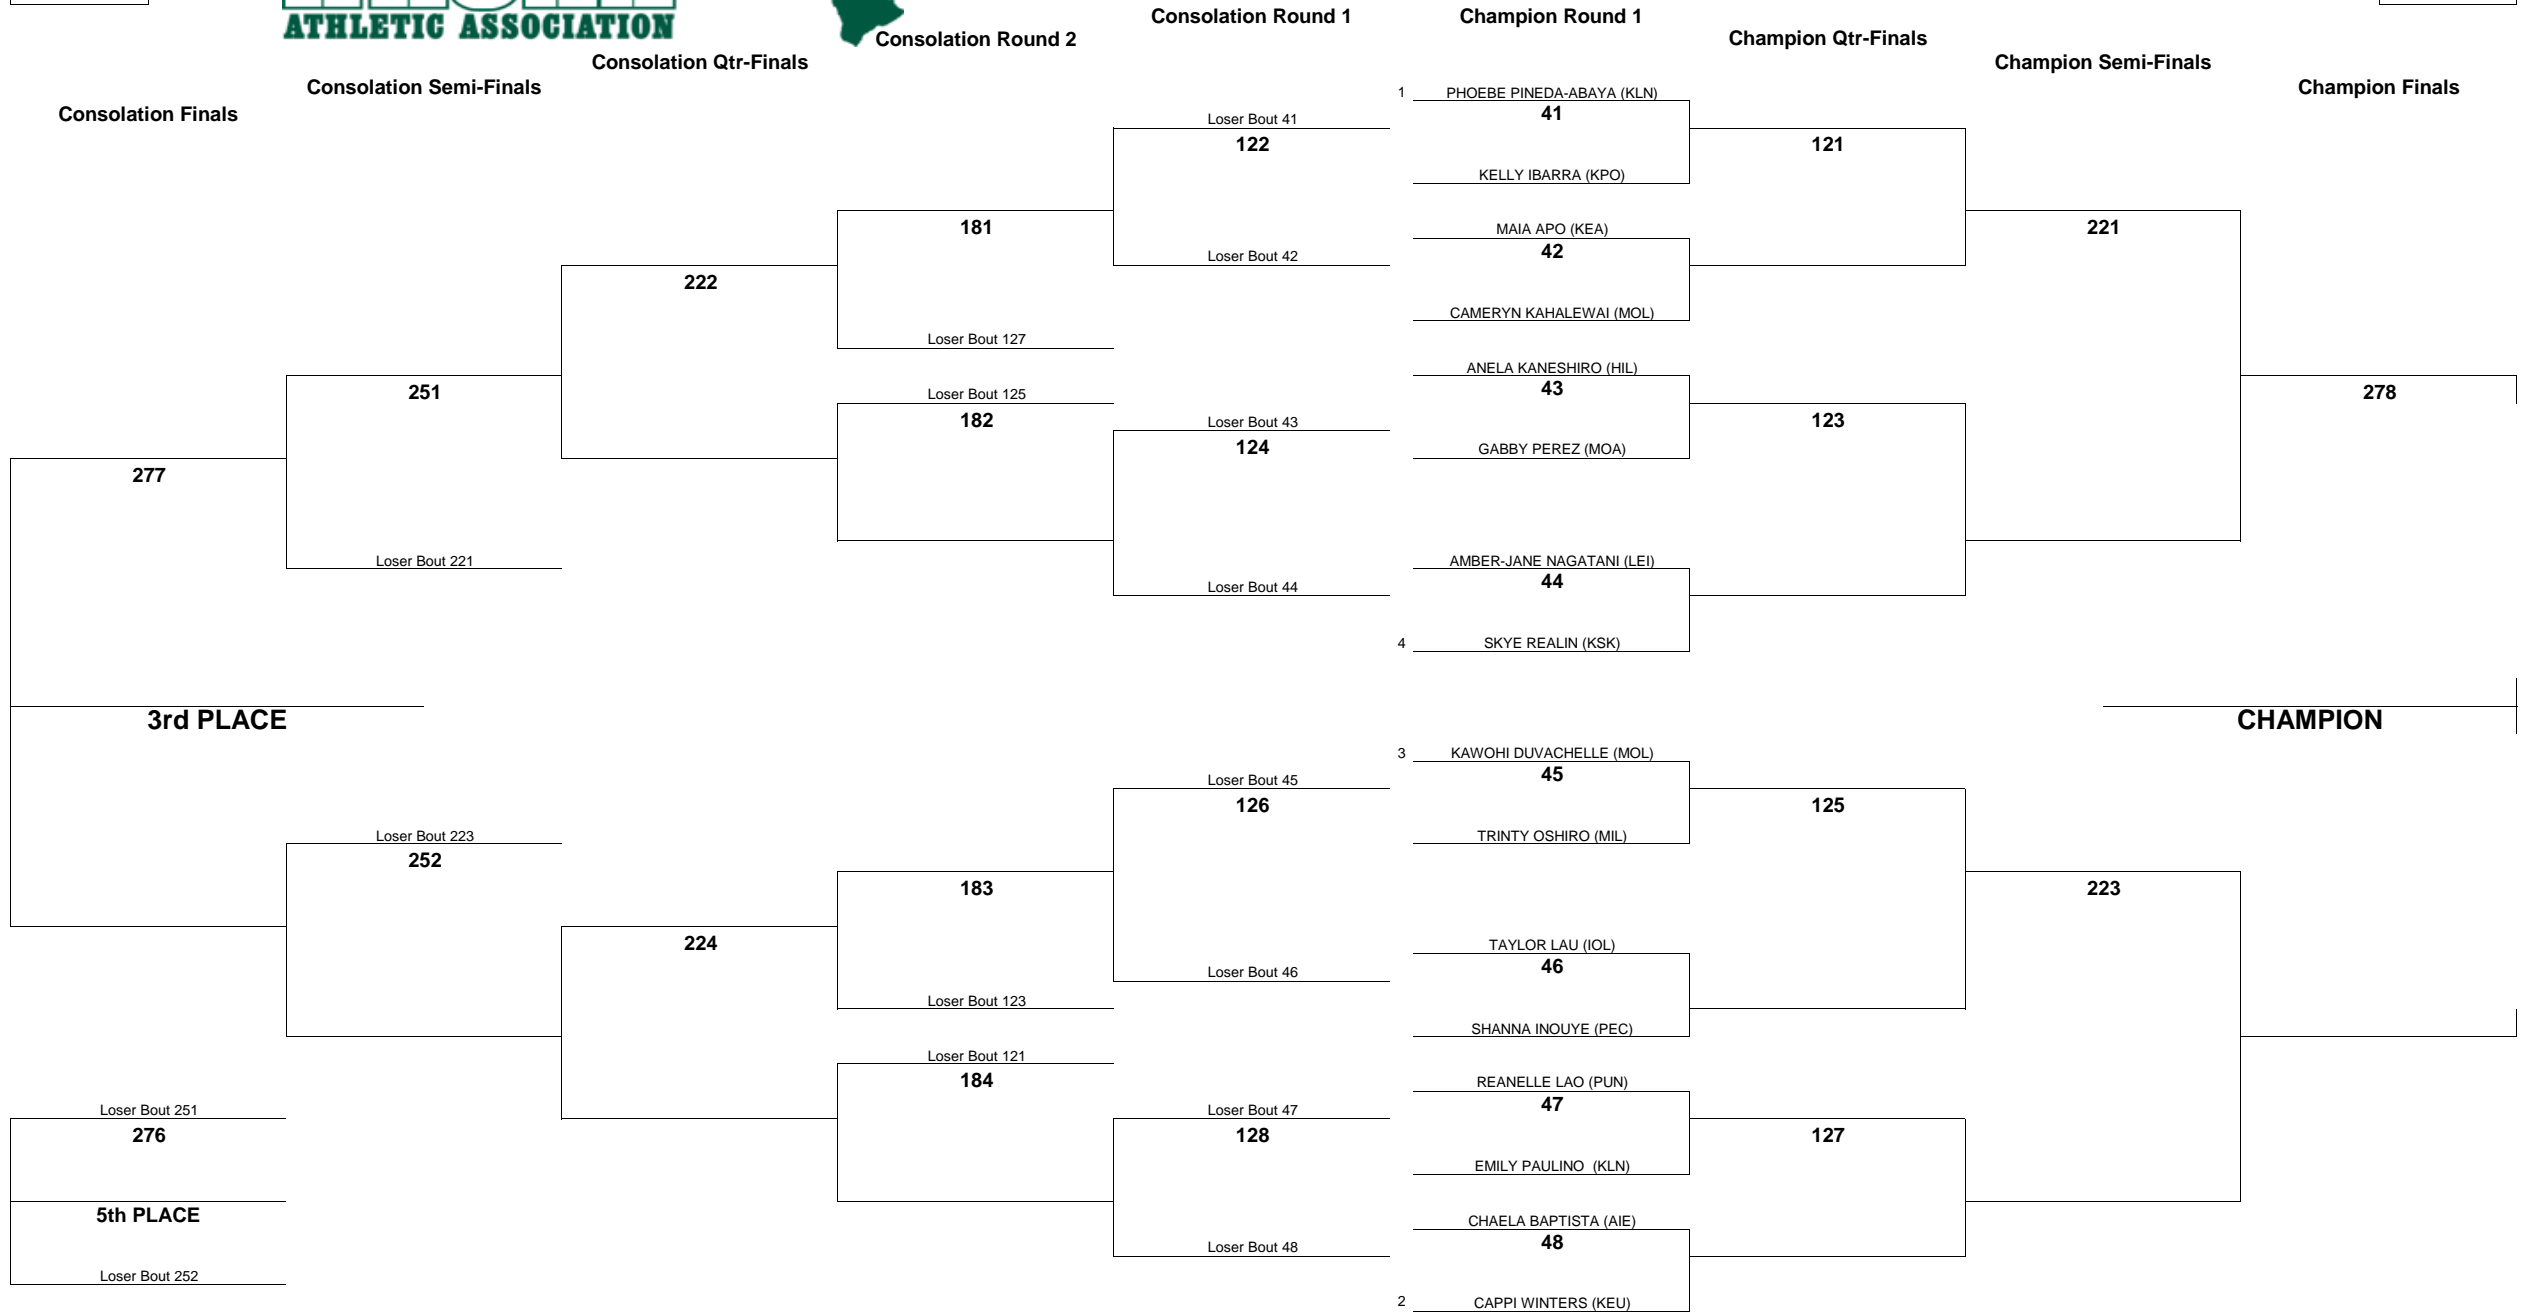

HAWAII HIGH SCHOOL ATHLETIC ASSOCIATION 2016 GIRLS JUDO CHAMPIONSHIPS

WEIGHT CLASS
129