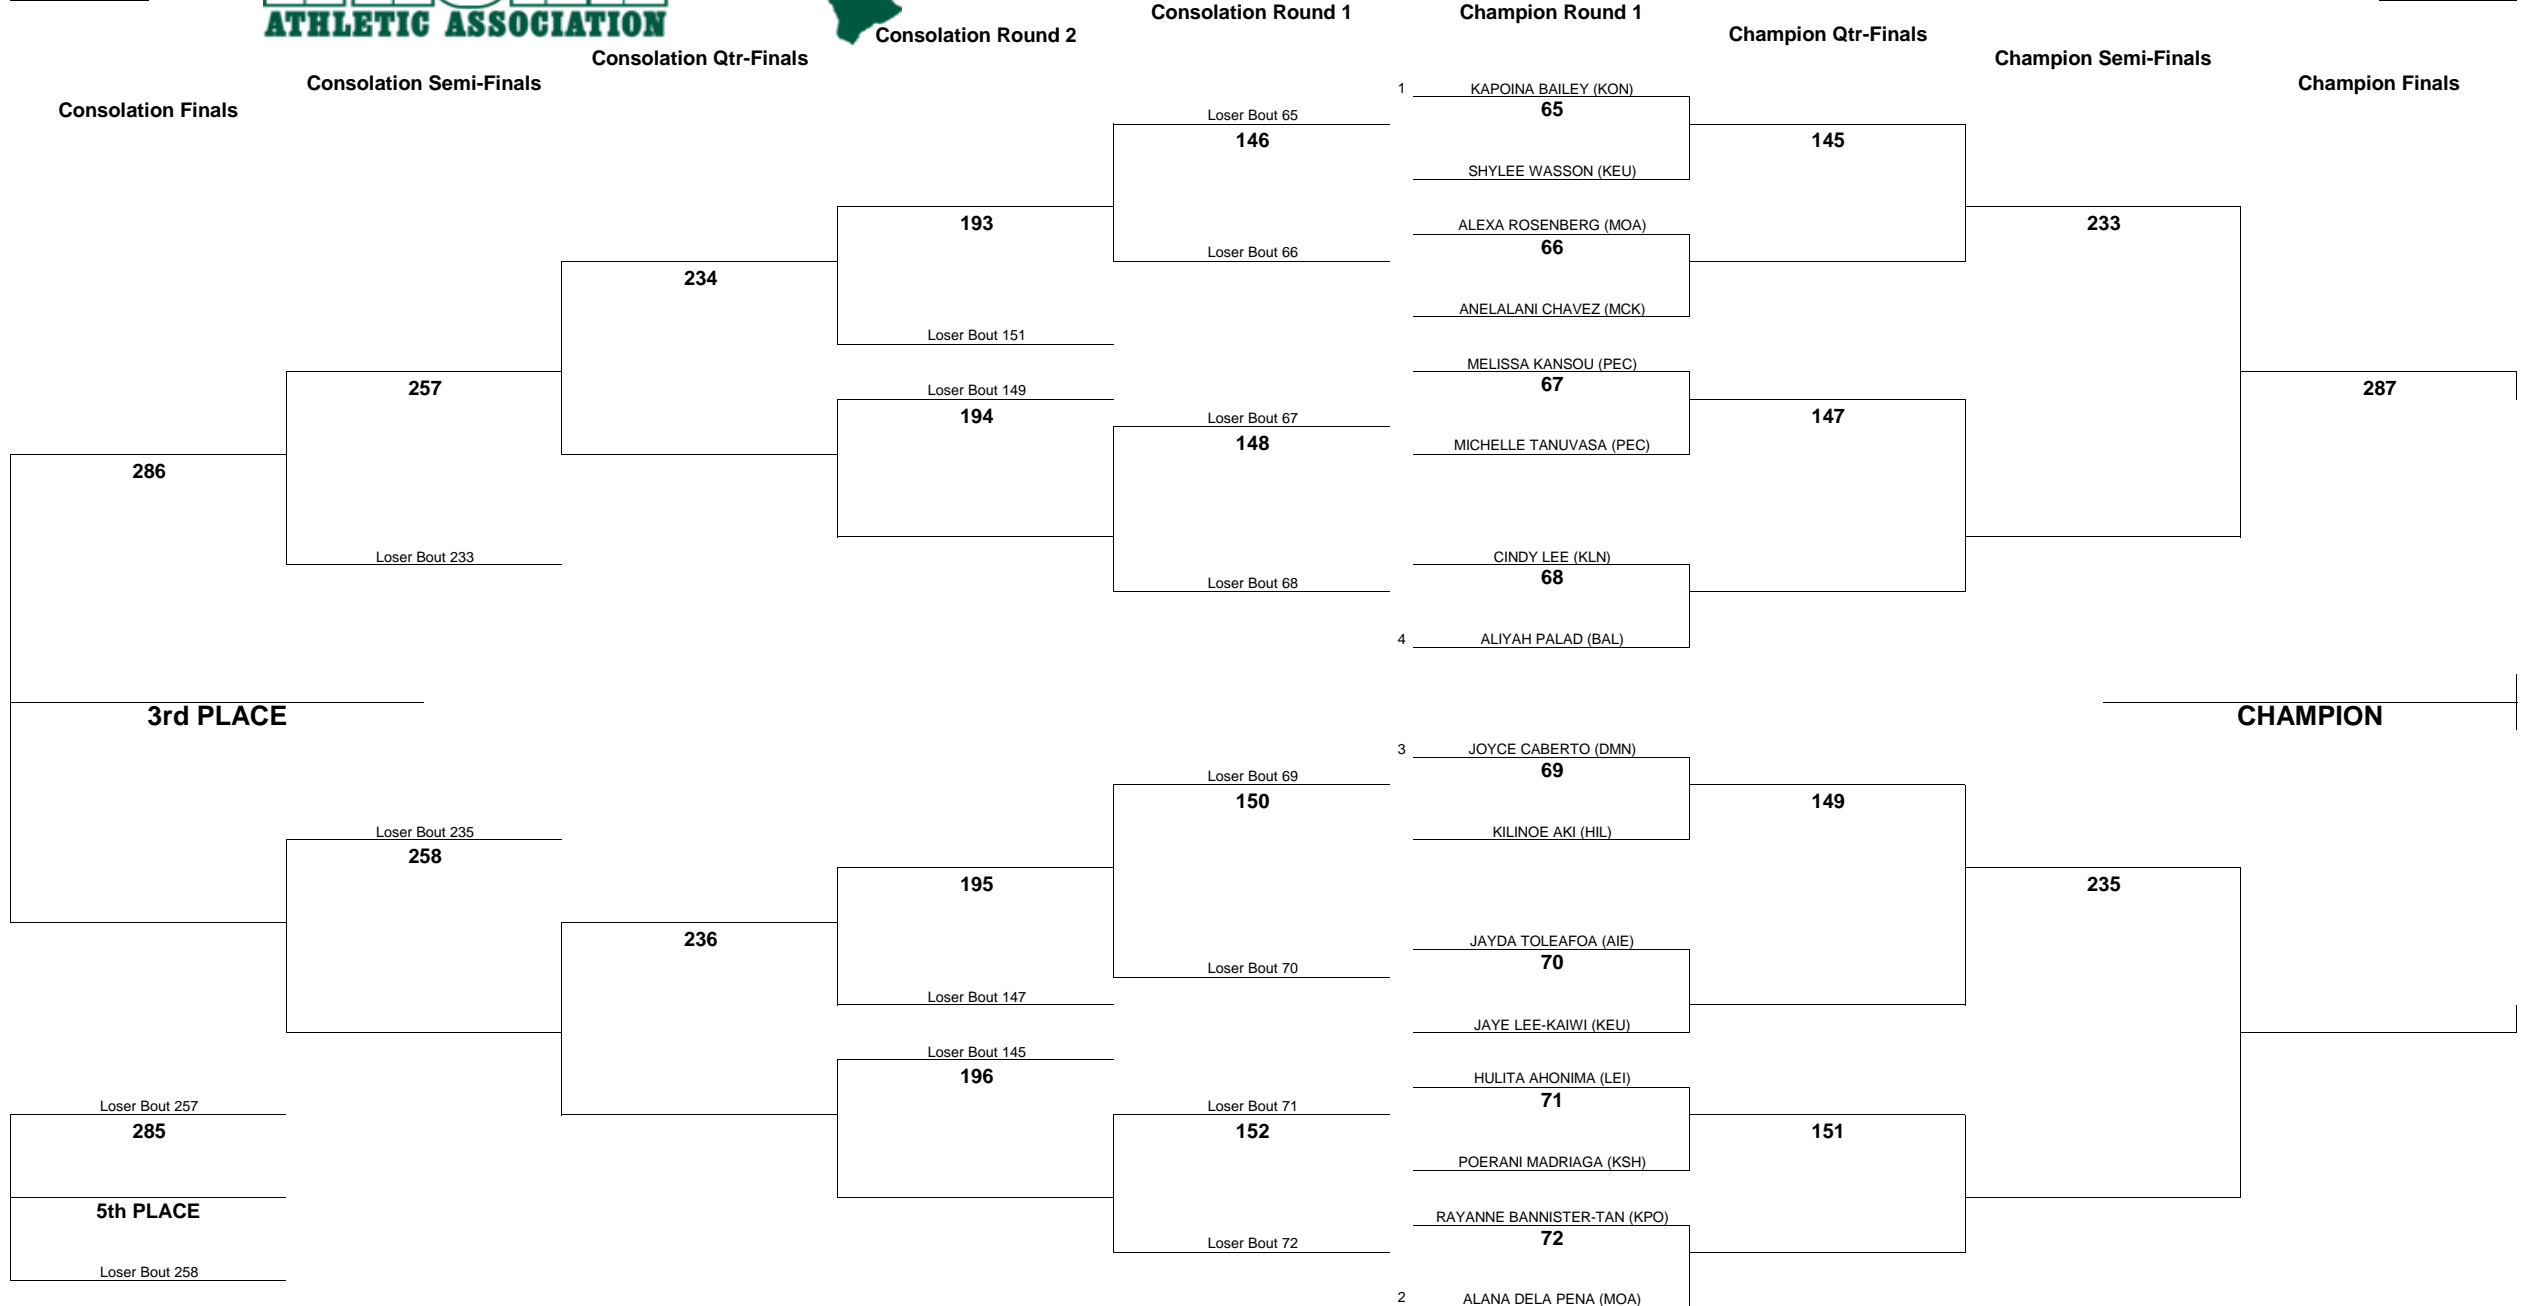

HAWAII HIGH SCHOOL ATHLETIC ASSOCIATION 2016 GIRLS JUDO CHAMPIONSHIPS

WEIGHT CLASS
172

WEIGHT CLASS
172