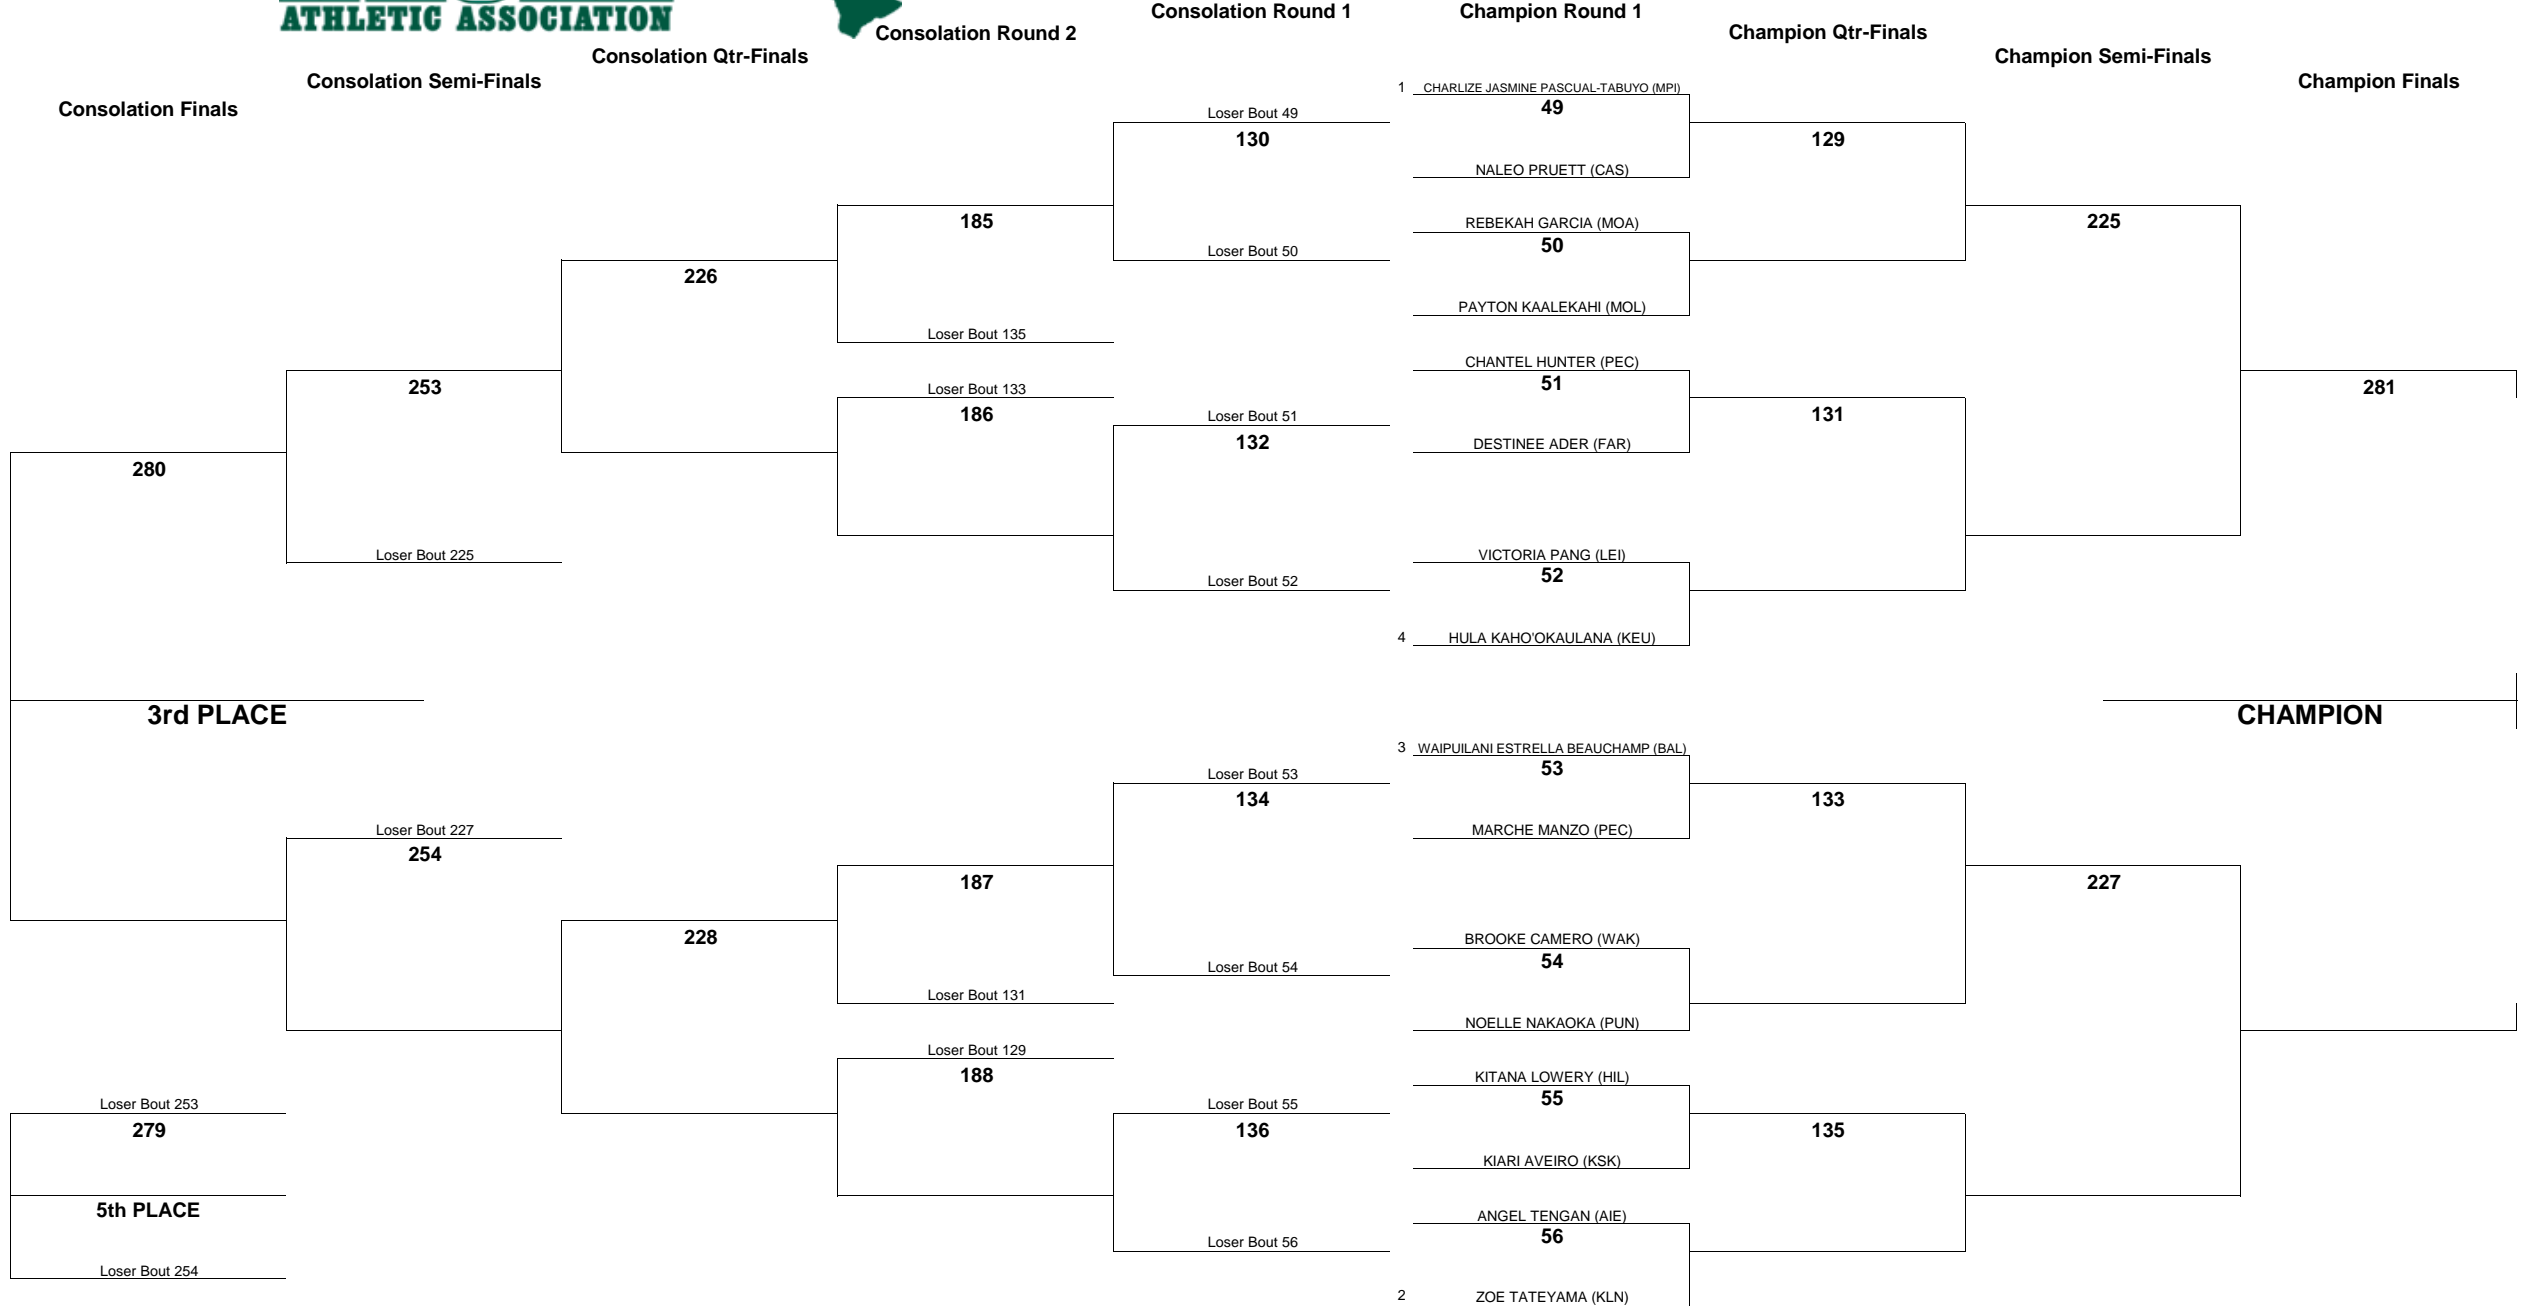

HAWAII HIGH SCHOOL ATHLETIC ASSOCIATION 2016 GIRLS JUDO CHAMPIONSHIPS

WEIGHT CLASS
139

WEIGHT CLASS
139