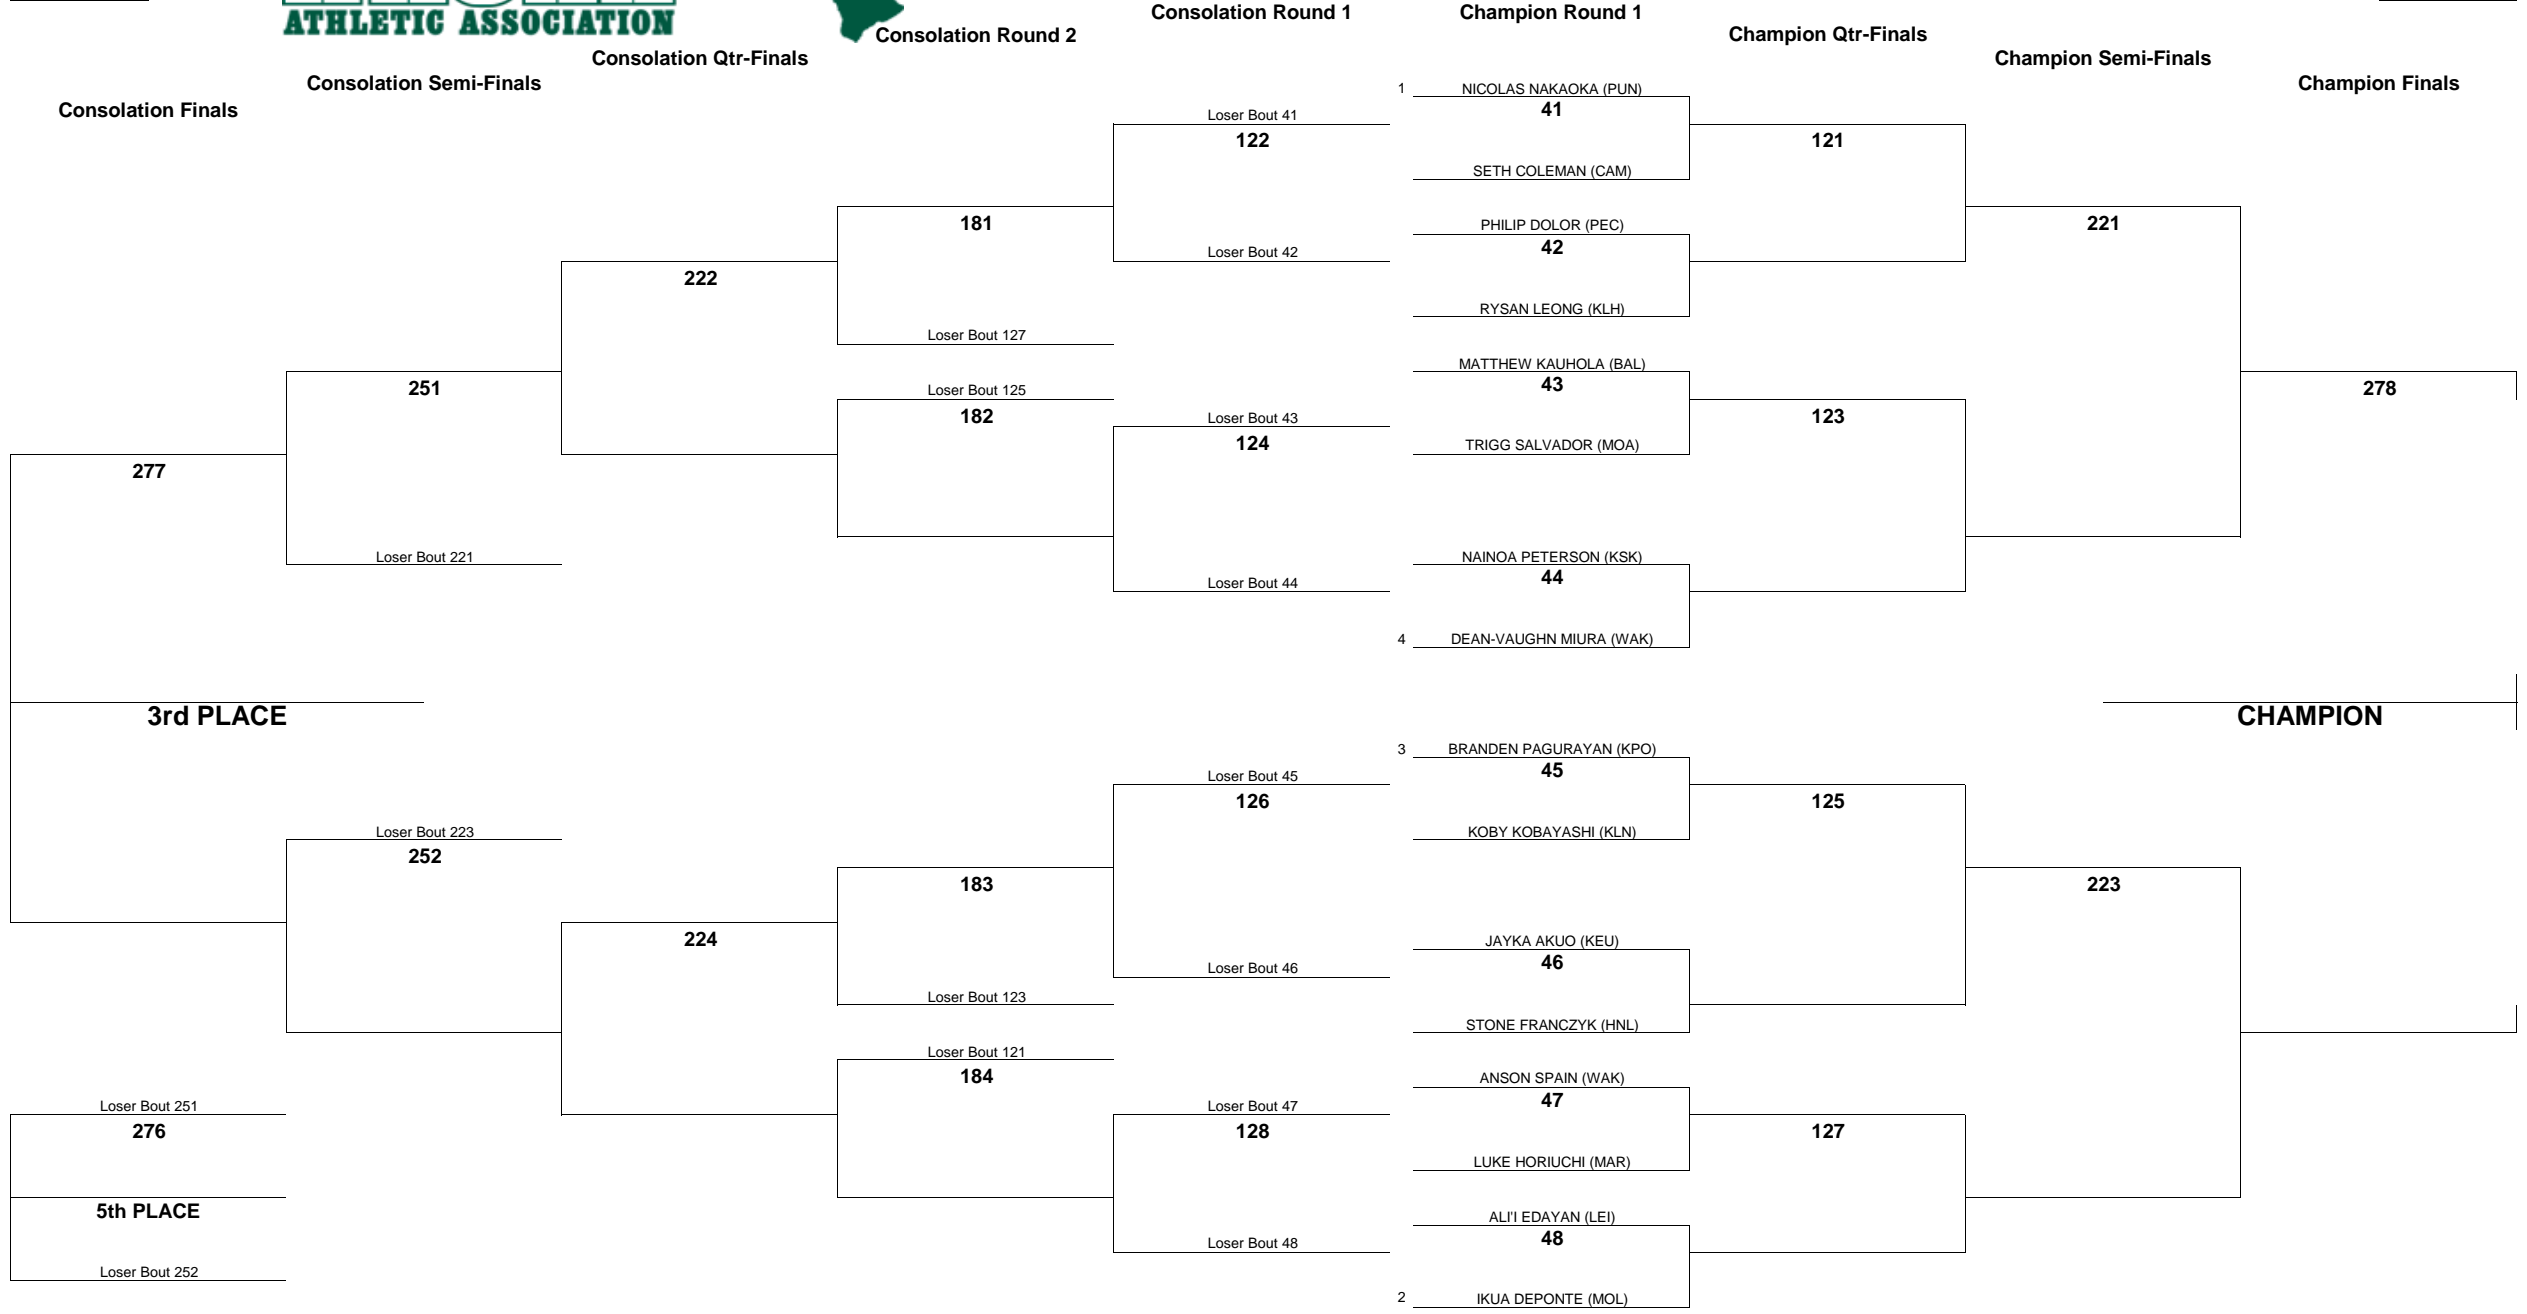

HAWAII HIGH SCHOOL ATHLETIC ASSOCIATION 2018 BOYS JUDO CHAMPIONSHIPS

WEIGHT CLASS
161