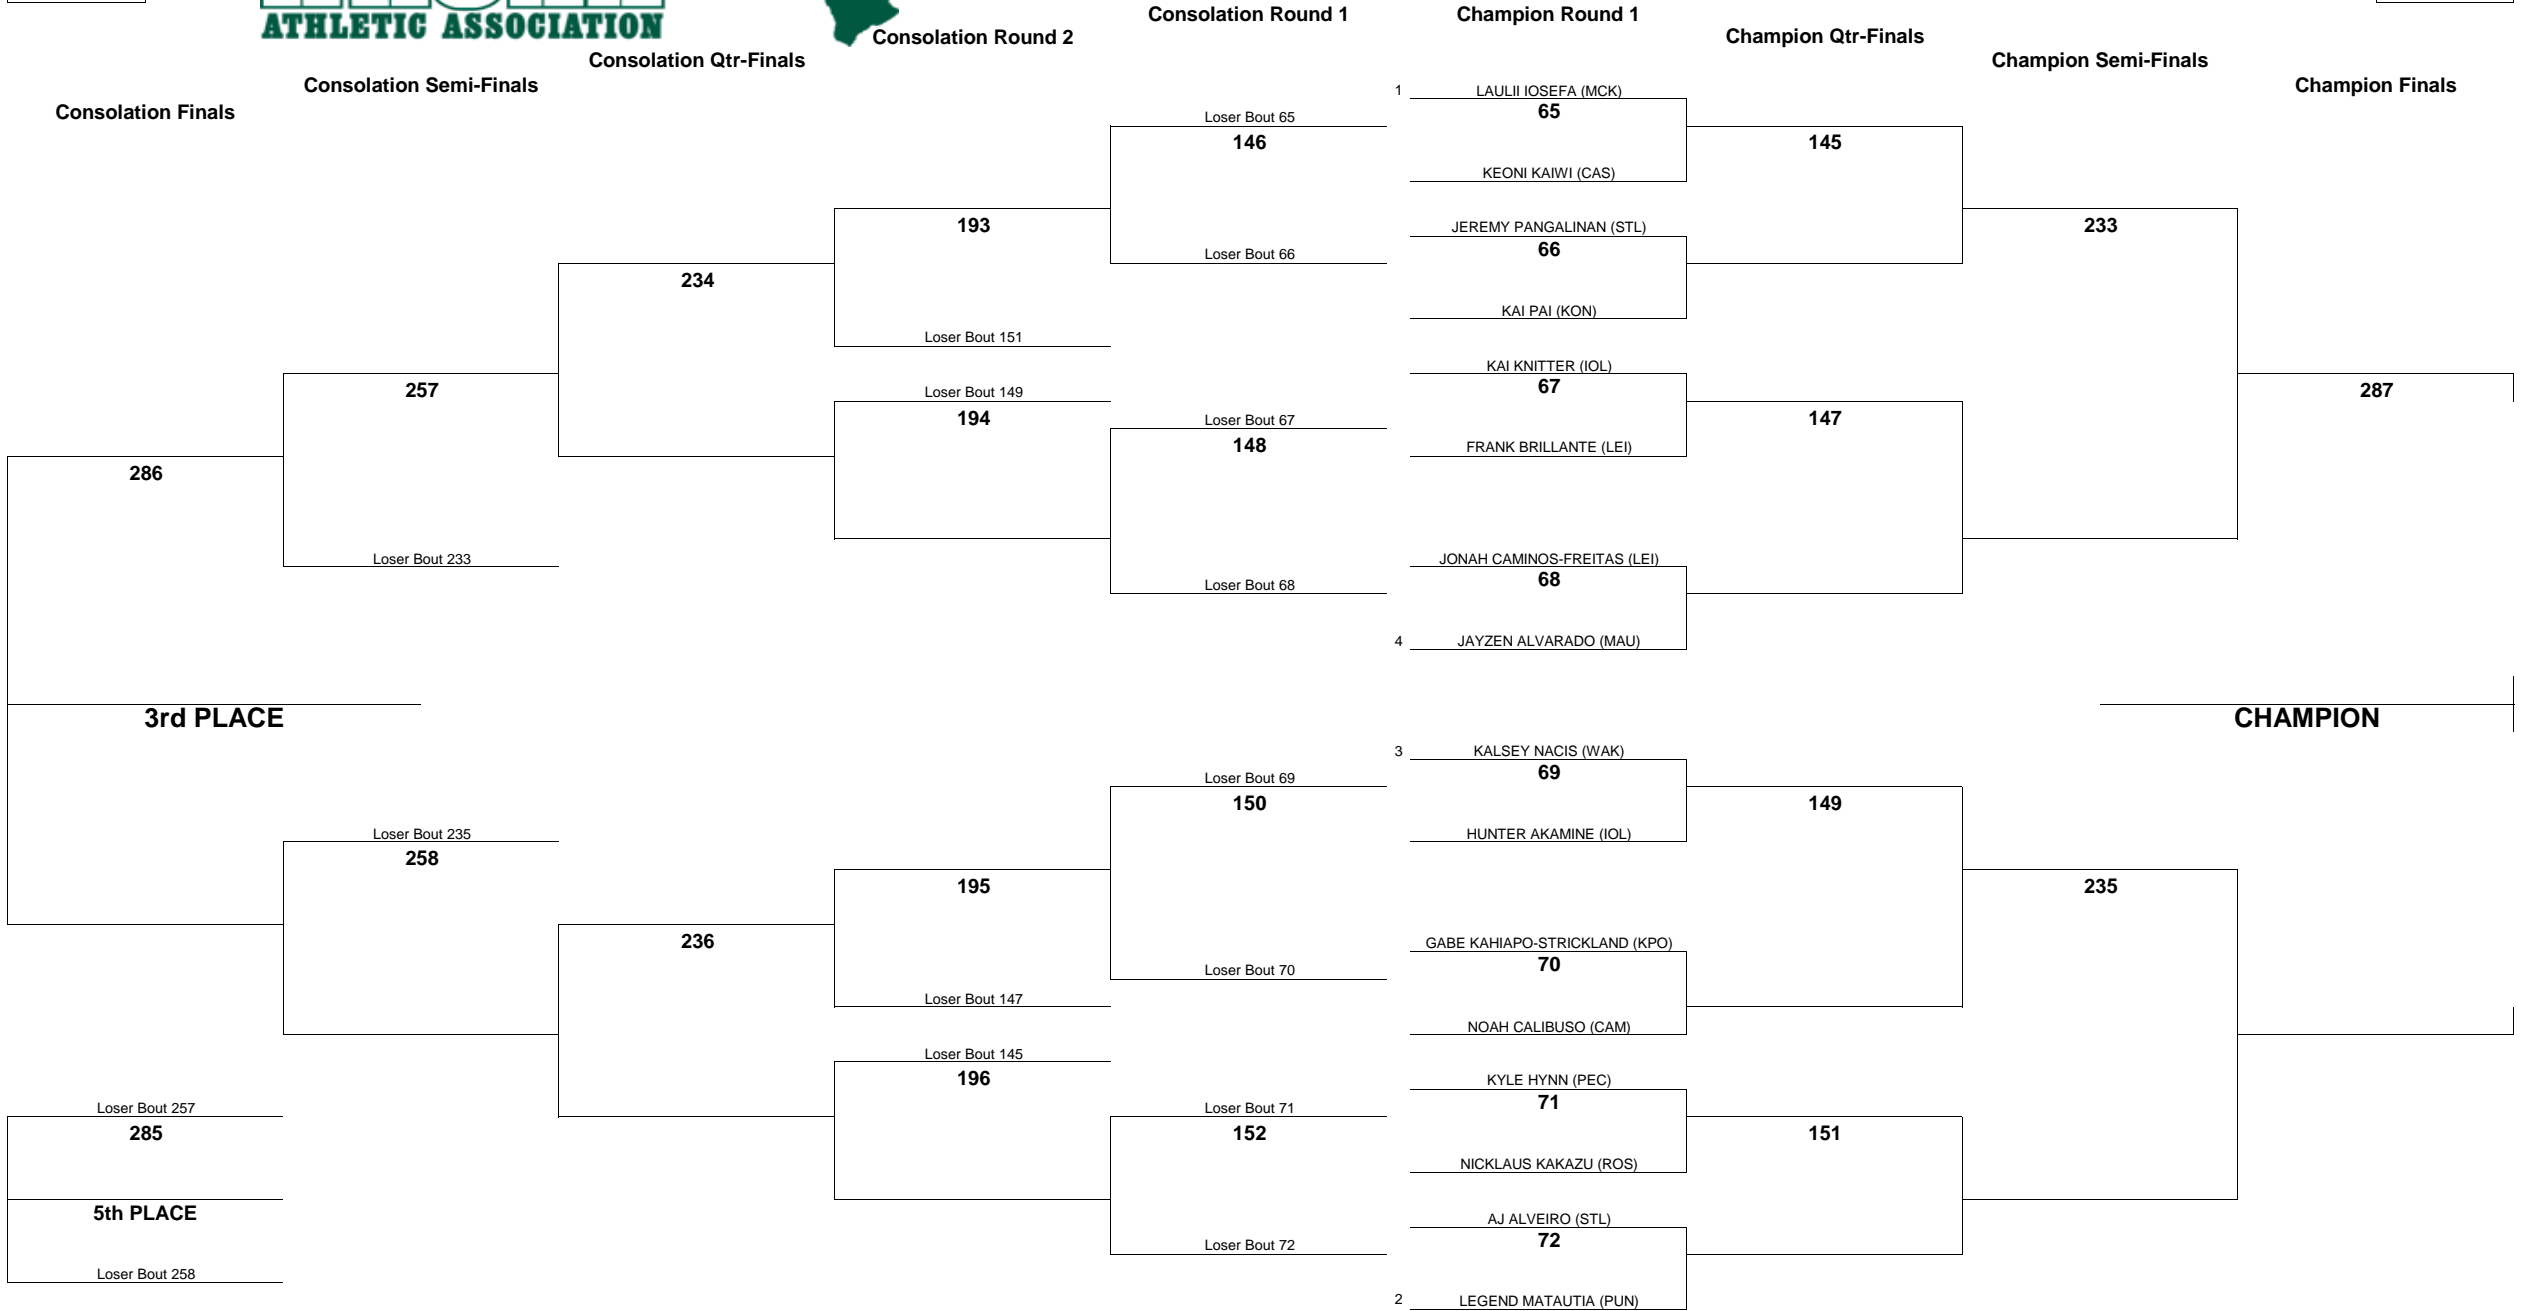

HAWAII HIGH SCHOOL ATHLETIC ASSOCIATION 2018 BOYS JUDO CHAMPIONSHIPS

WEIGHT CLASS
220