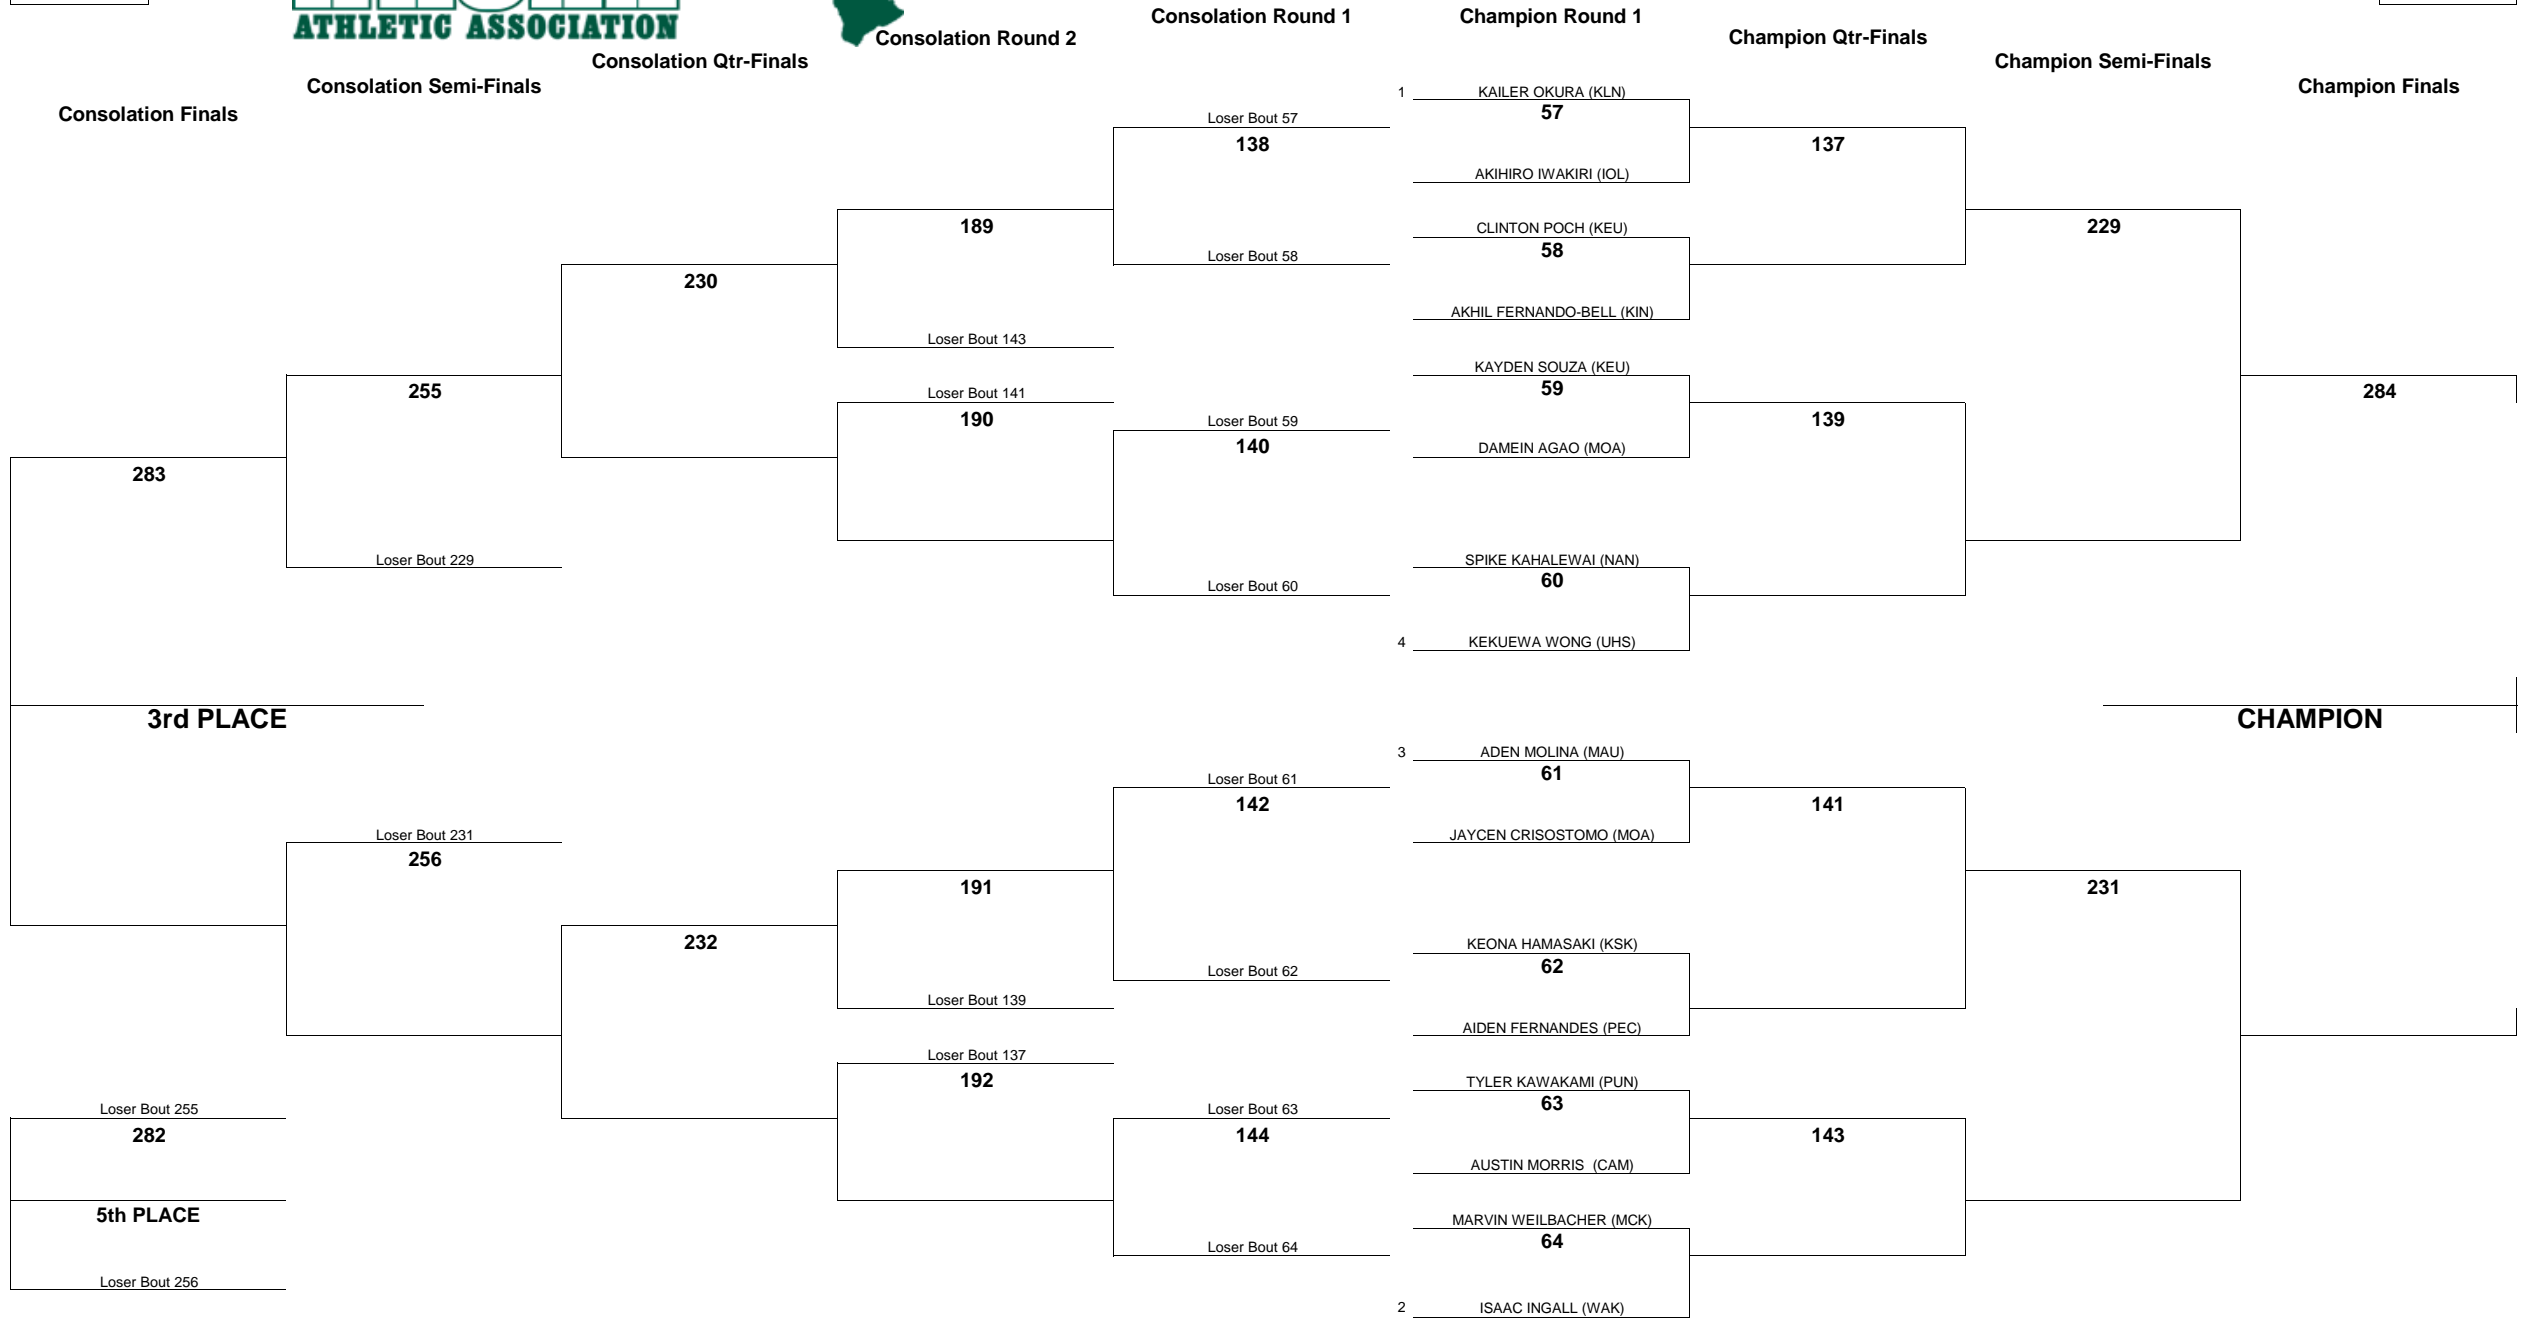

HAWAII HIGH SCHOOL ATHLETIC ASSOCIATION 2018 BOYS JUDO CHAMPIONSHIPS

WEIGHT CLASS
198