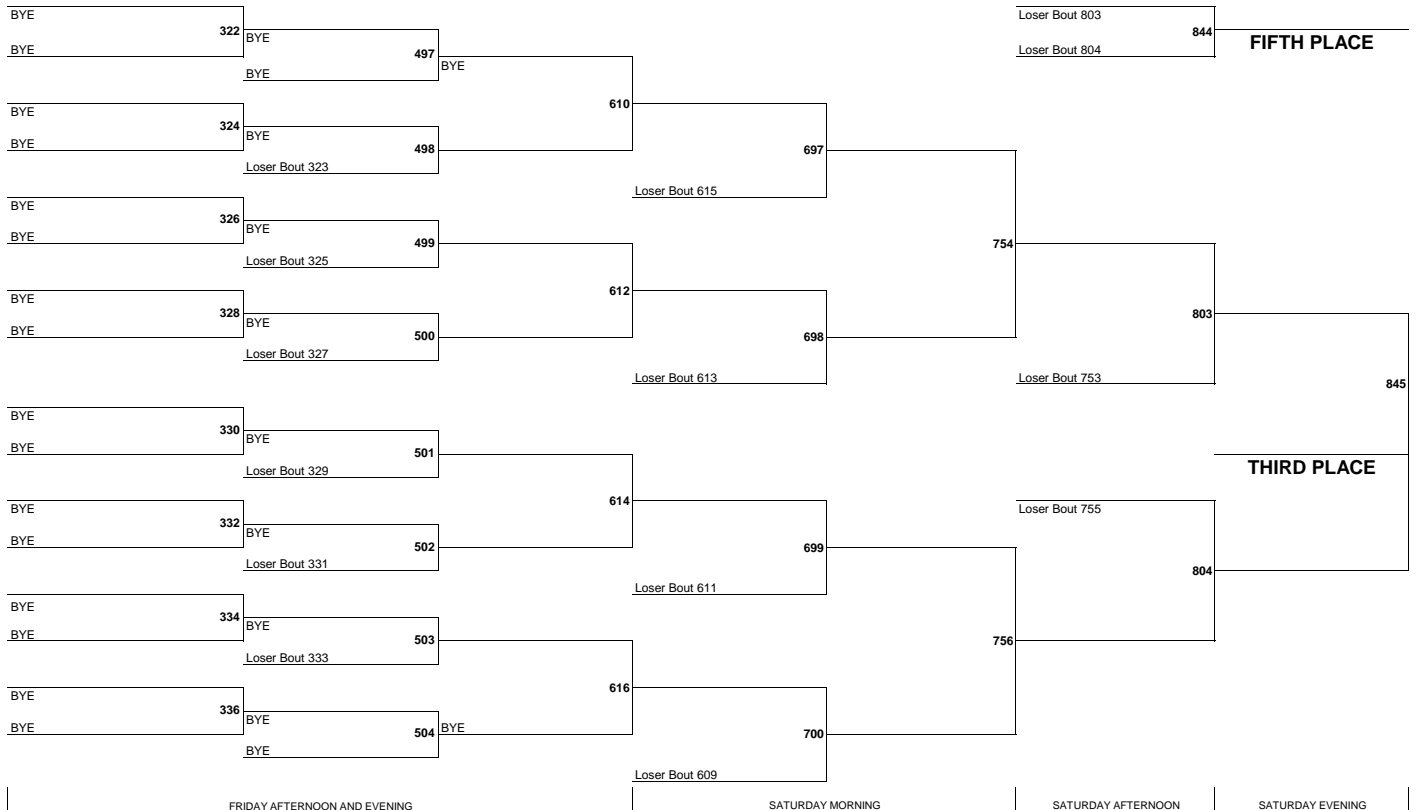

117 CHAMPIONSHIP

CONSOLATION

122 CHAMPIONSHIP

CONSOLATION

127 CHAMPIONSHIP

CONSOLATION

132 CHAMPIONSHIP

CONSOLATION

138 CHAMPIONSHIP

CONSOLATION

145 CHAMPIONSHIP

CHAMPION

CONSOLATION

155 CHAMPIONSHIP

FRIDAY MORNING FIRST ROUND	FRIDAY AFTERNOON AND EVENING SECOND ROUND AND QUARTER FINALS	SATURDAY MORNING SEMIFINALS	SATURDAY EVENING FINAL
KELANI CORBETT Lilehua 161	CORBETT 385	CORBETT 641	CHAMPION
BYE 162	BYE 385		
MARISA MAIAVA Moanalua 163	MAIAVA 387	641	
BYE 164	POKI 387		
GRACE TANUVASA Waipahu 165	TANUVASA 389	643	
BYE 166	COSTA VILIAMU 389		
JAZARIA HALL Radford 167	HALL 391	643	
BYE 168	TUPUOLA 391		
SAELOR TAUMUA Farrington 169	TAUMUA 393	645	
BYE 170	PAAS BASILIO 393		
BRANDI KEALANAHELE Farrington 171	KEALANAHELE 395	645	
BYE 172	STEFFANY 395		
KATHERINE HEIM Kaiser 173	HEIM 397	647	
BYE 174	RIVERA 397		
RAYANNE BANNISTER TAN Kapolei 175	BANNISTER TAN 399	647	
BYE 176	SEOANE 399		