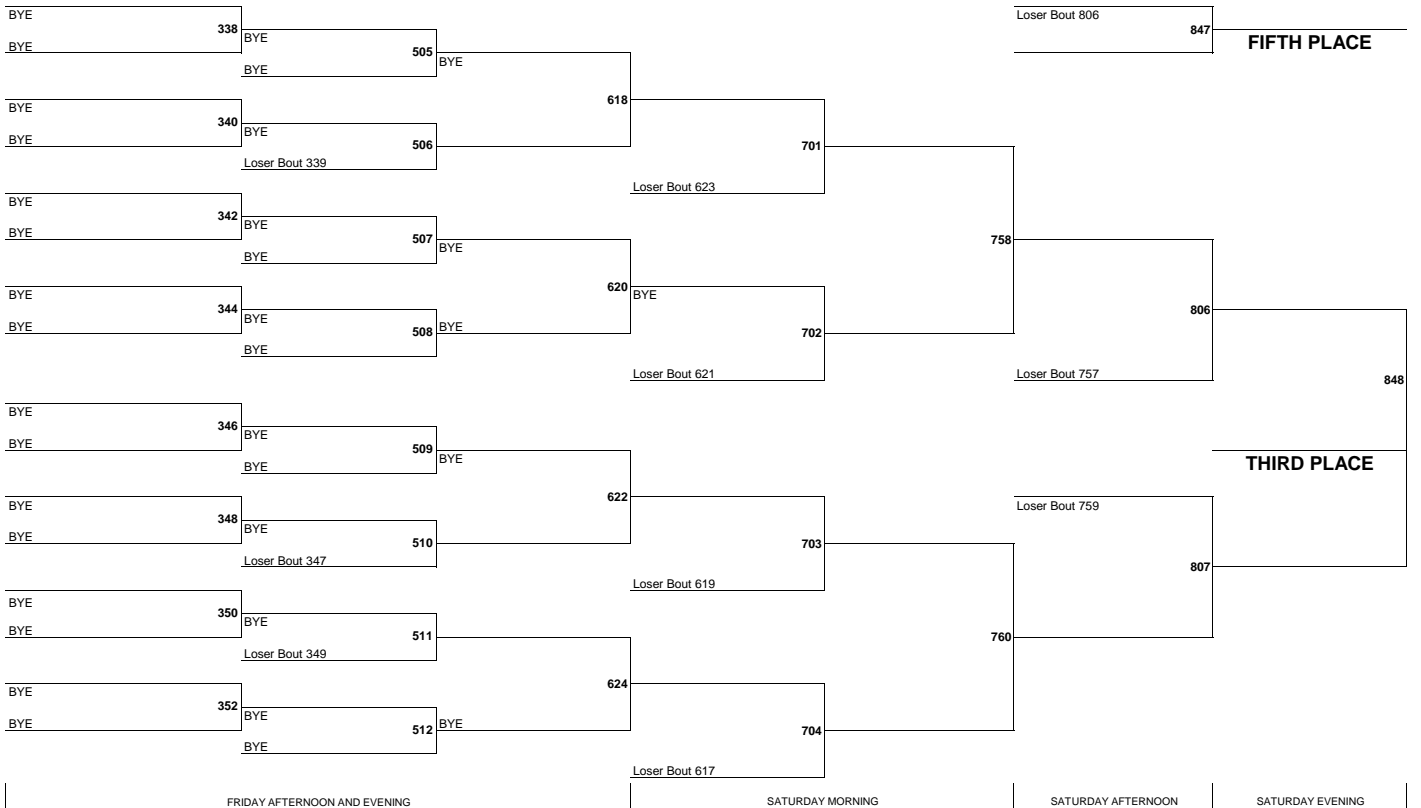

117 CHAMPIONSHIP

CONSOLATION

122 CHAMPIONSHIP

CONSOLATION

127 CHAMPIONSHIP

CONSOLATION

132 CHAMPIONSHIP

CONSOLATION

138 CHAMPIONSHIP

CONSOLATION

145 CHAMPIONSHIP

CHAMPION

CONSOLATION

155 CHAMPIONSHIP

FRIDAY MORNING FIRST ROUND	FRIDAY AFTERNOON AND EVENING SECOND ROUND AND QUARTER FINALS	SATURDAY MORNING SEMIFINALS	SATURDAY EVENING FINAL
KELANI CORBETT Lilehua 161	CORBETT 385	CORBETT 641	CHAMPION
BYE 162	BYE 385		
MARISA MAIAVA Moanalua 163	MAIAVA 387	641	
BYE 164	POKI 387		
GRACE TANUVASA Waipahu 165	TANUVASA 389	643	
BYE 166	COSTA VILIAMU 389		
JAZARIA HALL Radford 167	HALL 391	643	
BYE 168	TUPUOLA 391		
SAELOR TAUMUA Farrington 169	TAUMUA 393	645	
BYE 170	PAAS BASILIO 393		
BRANDI KEALANAHELE Farrington 171	KEALANAHELE 395	645	
BYE 172	STEFFANY 395		
KATHERINE HEIM Kaiser 173	HEIM 397	647	
BYE 174	RIVERA 397		
RAYANNE BANNISTER TAN Kapolei 175	BANNISTER TAN 399	647	
BYE 176	SEOANE 399		