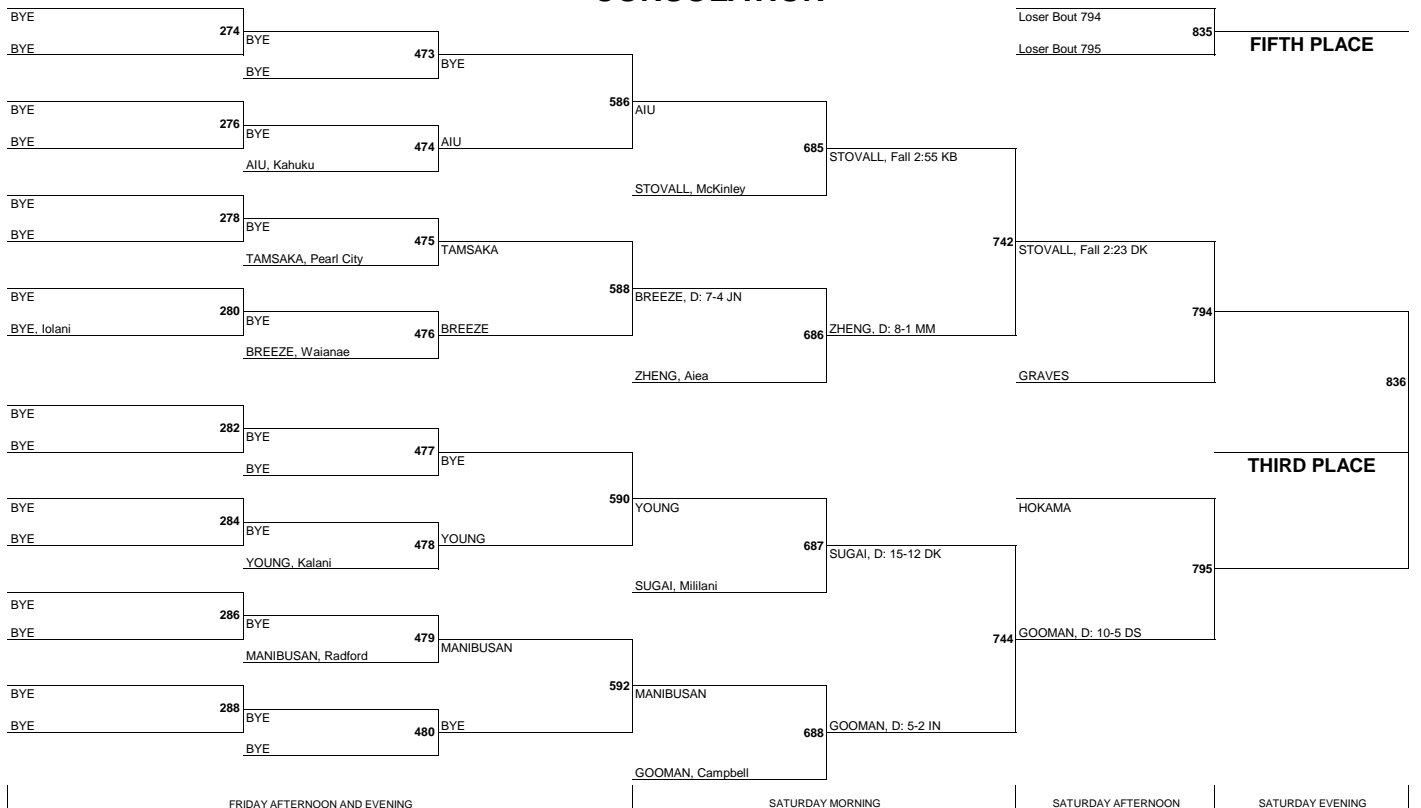

106 CHAMPIONSHIP

CONSOLATION

FRIDAY AFTERNOON AND EVENING

SATURDAY MORNING

SATURDAY AFTERNOON

SATURDAY EVENING

126 CHAMPIONSHIP

CHAMPION

CONSOLATION

FIFTH PLACE

THIRD PLACE

132 CHAMPIONSHIP

FRIDAY MORNING FIRST ROUND	FRIDAY AFTERNOON AND EVENING SECOND ROUND AND QUARTER FINALS	SATURDAY MORNING SEMIFINALS	SATURDAY EVENING FINAL
KAENA DESANTOS Lilehua 65 BYE	DESANTOS 289	593 DESANTOS, DEF SO	<div style="display: flex; justify-content: center; align-items: center;"> <div style="border: 1px solid black; padding: 5px; margin-bottom: 5px;">745 DESANTOS, Fall 5:38 NT</div> <div style="border: 1px solid black; padding: 5px; margin-bottom: 5px;">840</div> </div> <div style="text-align: center; font-weight: bold; font-size: 1.2em; margin: 10px 0;">CHAMPION</div> <div style="border: 1px solid black; padding: 5px; margin-bottom: 5px;">747 DIAMOND, D: 11-6 IN</div>
BYE 66 BYE	BYE 291		
ISRAEL GONZALEZ Roosevelt 67 BYE	GONZALEZ 291	595 BARGE, Fall :41 KB	
BYE 68 KAAI TAMBAOAN KAEQ Waianae	TAMBAOAN KAEQ		
HOLDAN BASSO Campbell 69 BYE	BASSO 293	595 BARGE, Fall 1:01 IN	
BYE 70 ANDREW TRENT McKinley	TRENT		
THOMAS MCCREADIE Kaiser 71 BYE	MCCREADIE 295	597 TADAKI, Fall 3:07 DK	
BYE 72 JEDIAIH BARGE Kalaheo	BARGE		
BLAKE TADAKI Castle 73 BYE	TADAKI 297	597 TADAKI, Fall 3:07 DK	
BYE 74 JAYVEN LOMAVITA Pearl City	LOMAVITA		
KARSON KAM Nanakuli 75 BYE	KAM 299	599 DIAMOND, Fall 1:25 KB	
BYE 76 KAMUELA KAAHAAINA Moanalua	KAAHAAINA		
DUSTIN GREGORY Kalani 77 BYE	GREGORY 301	599 DIAMOND, Fall 1:28 JN	
BYE 78 CHASE DAACK Radford	DAACK		
MICAH RONDON Kapolei 79 BYE	RONDON 303	599 DIAMOND, Fall 1:25 KB	
BYE 80 ELIJAH DIAMOND Mililani	DIAMOND		