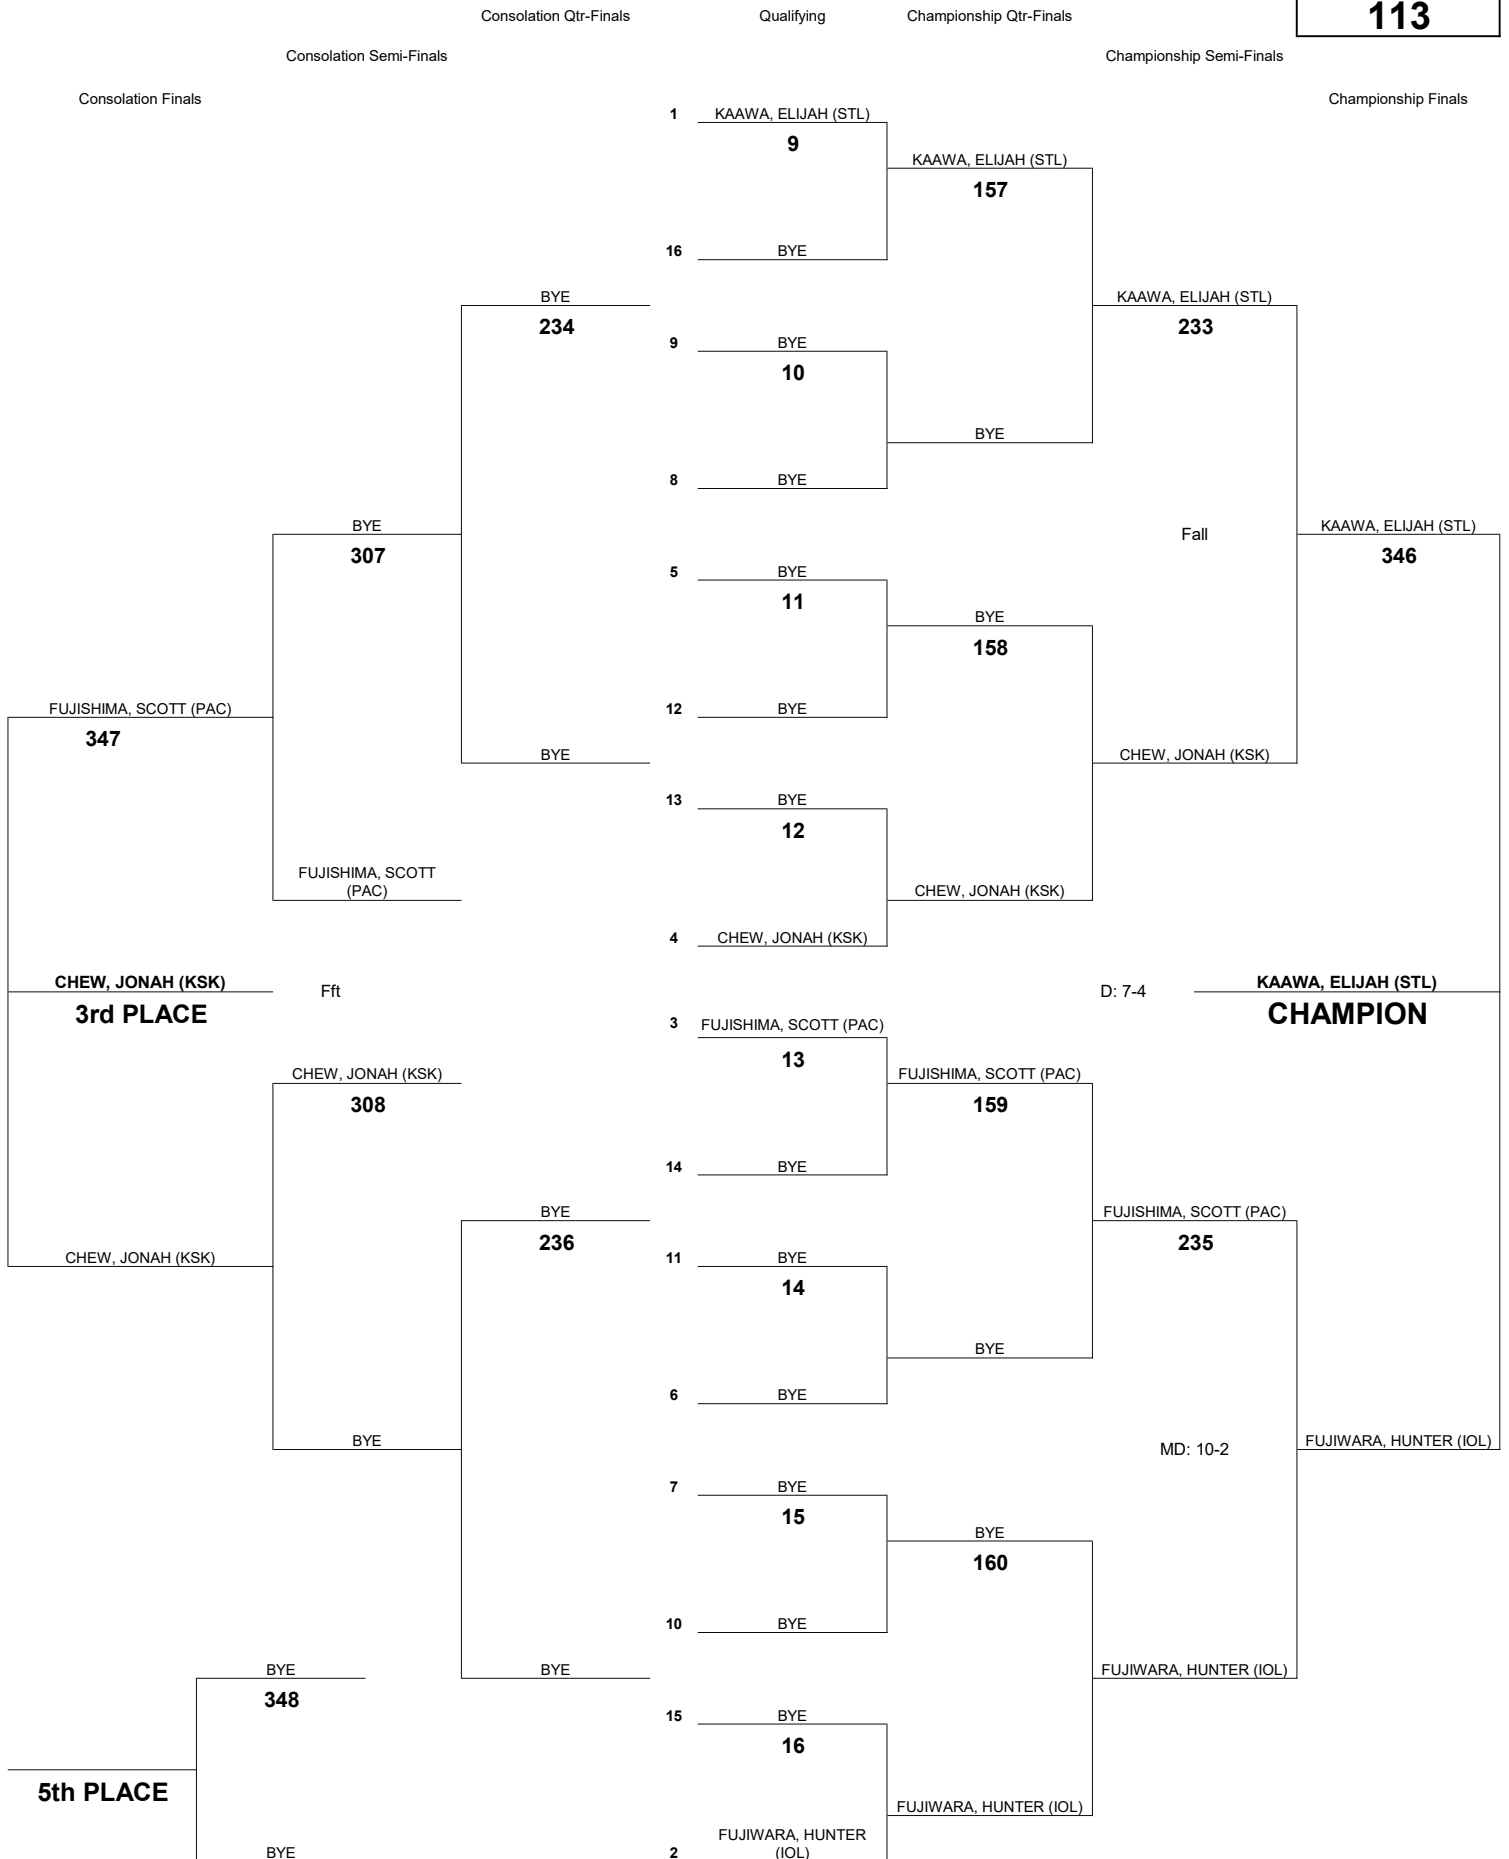

INTERSCHOLASTIC LEAGUE OF HONOLULU 2018 BOYS VARSITY CHAMPIONSHIP TOURNAMENT

WEIGHT CLASS
106

INTERSCHOLASTIC LEAGUE OF HONOLULU 2018 BOYS VARSITY CHAMPIONSHIP TOURNAMENT

WEIGHT CLASS
113

INTERSCHOLASTIC LEAGUE OF HONOLULU 2018 BOYS VARSITY CHAMPIONSHIP TOURNAMENT