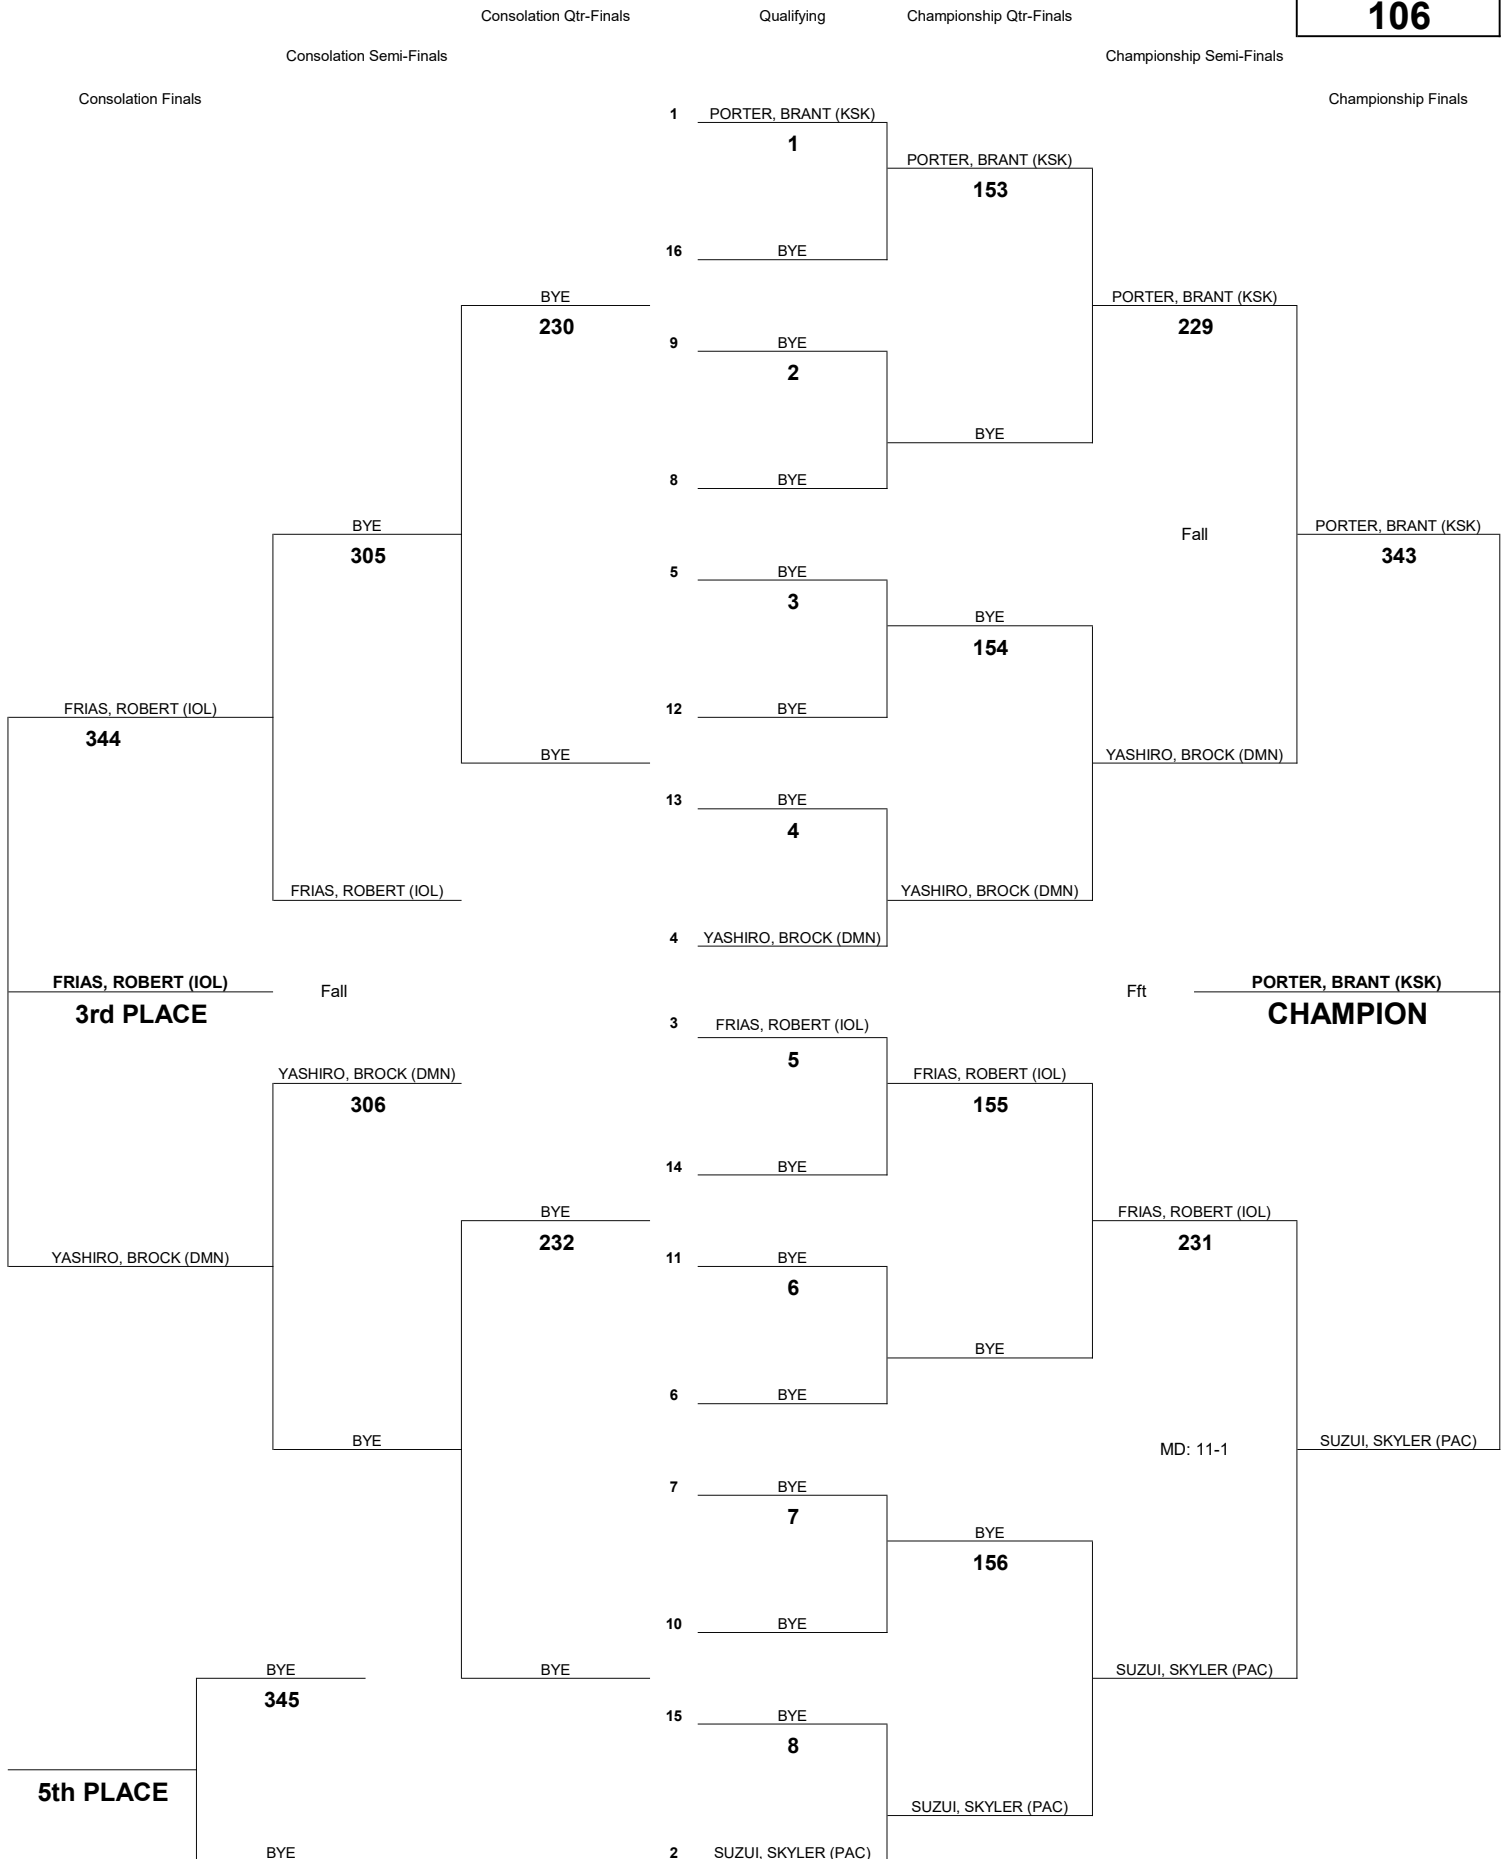

INTERSCHOLASTIC LEAGUE OF HONOLULU 2018 BOYS VARSITY CHAMPIONSHIP TOURNAMENT

WEIGHT CLASS
106

INTERSCHOLASTIC LEAGUE OF HONOLULU 2018 BOYS VARSITY CHAMPIONSHIP TOURNAMENT

WEIGHT CLASS
113

INTERSCHOLASTIC LEAGUE OF HONOLULU 2018 BOYS VARSITY CHAMPIONSHIP TOURNAMENT