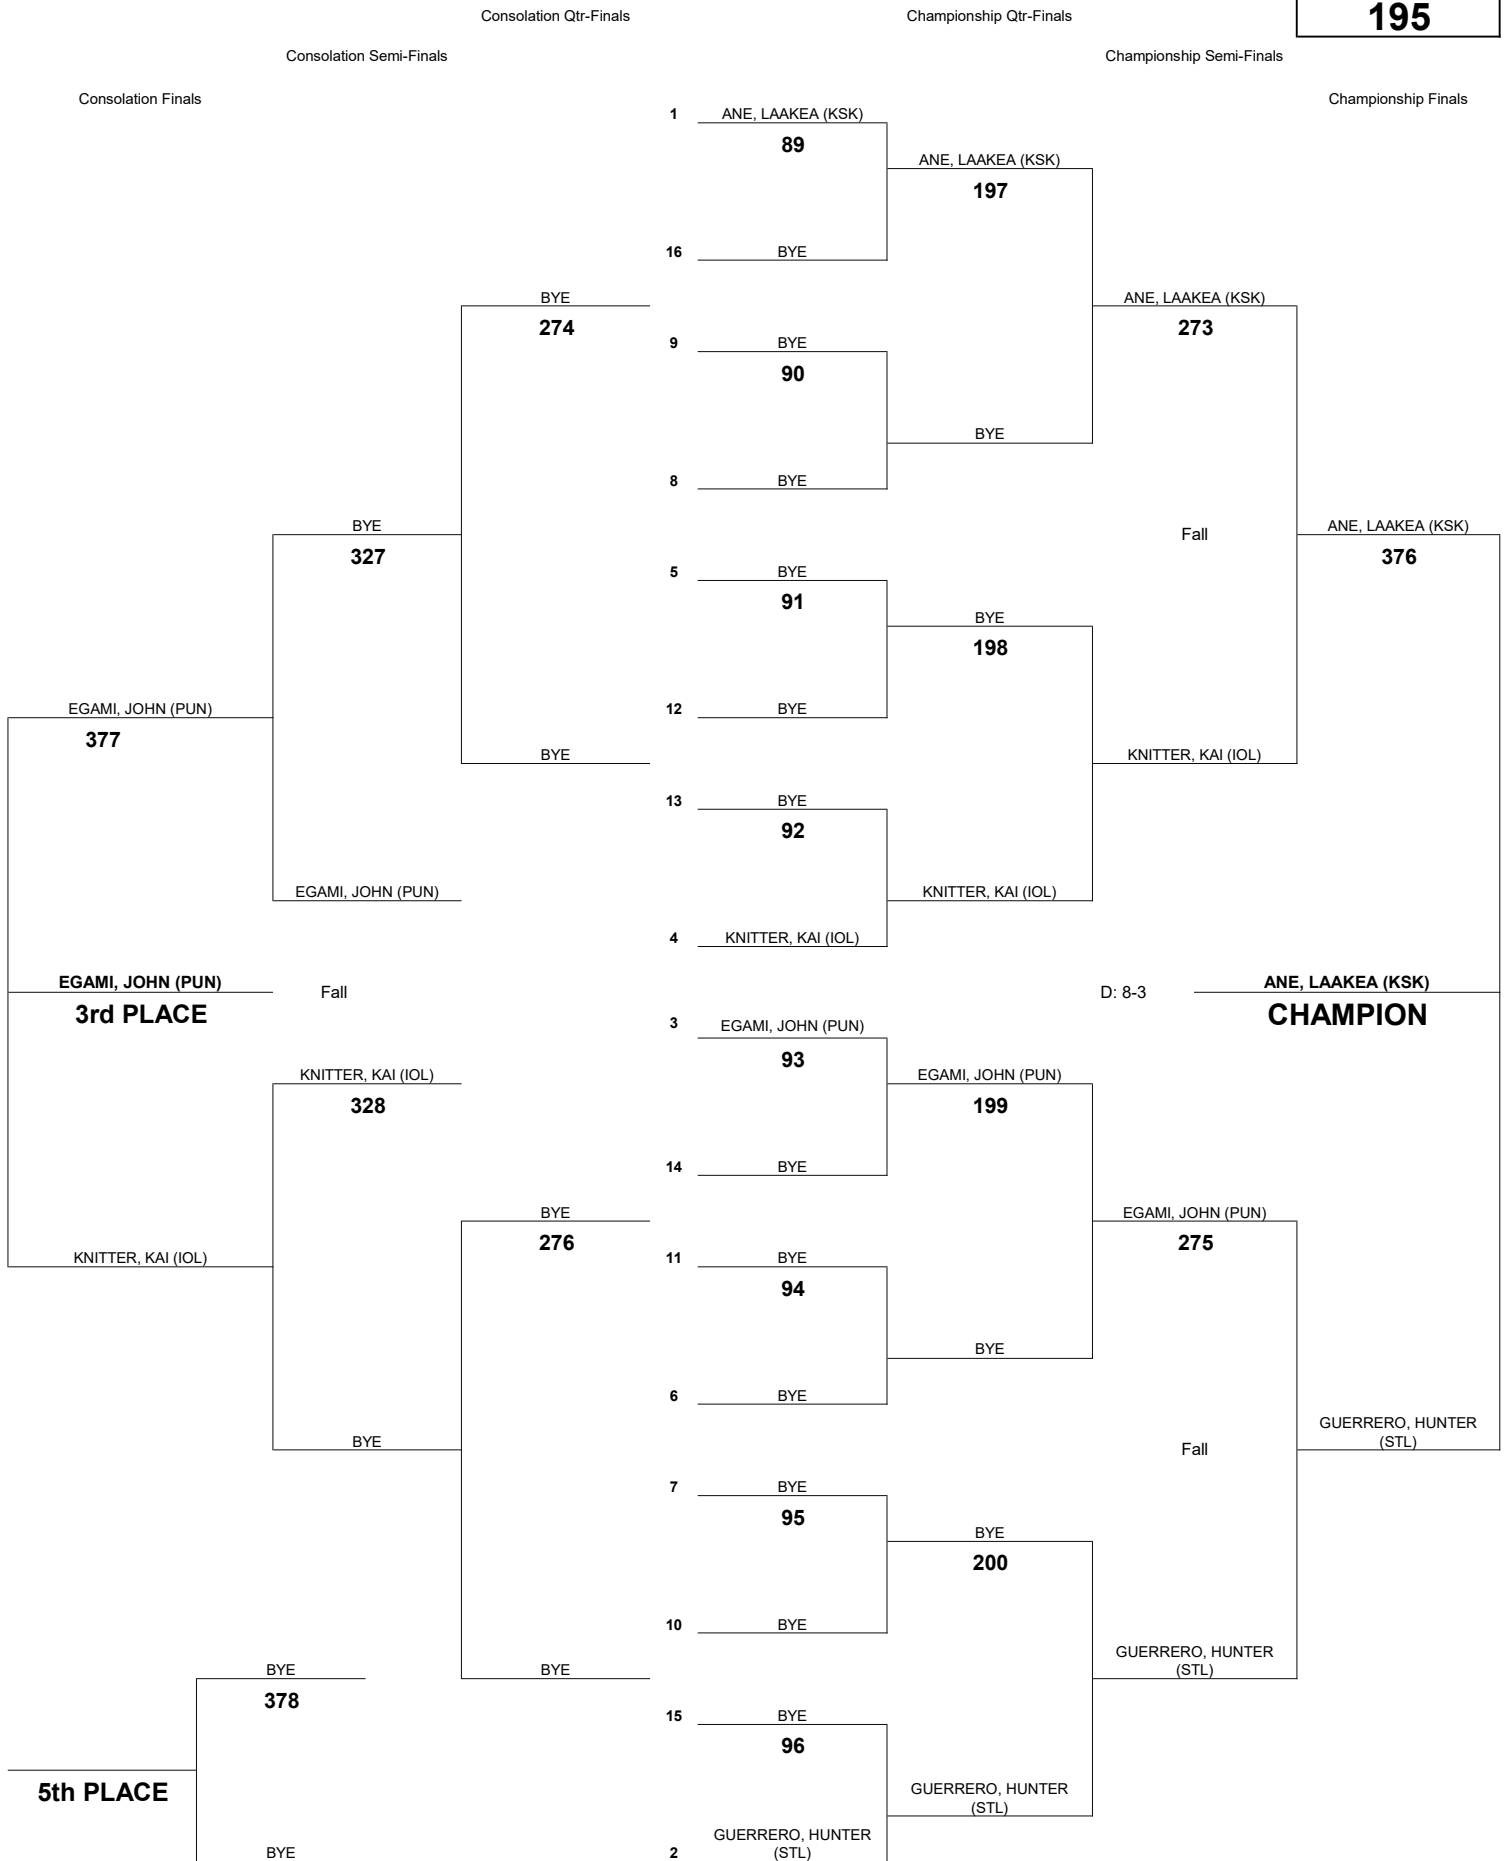

INTERSCHOLASTIC LEAGUE OF HONOLULU 2018 BOYS VARSITY CHAMPIONSHIP TOURNAMENT

WEIGHT CLASS
195