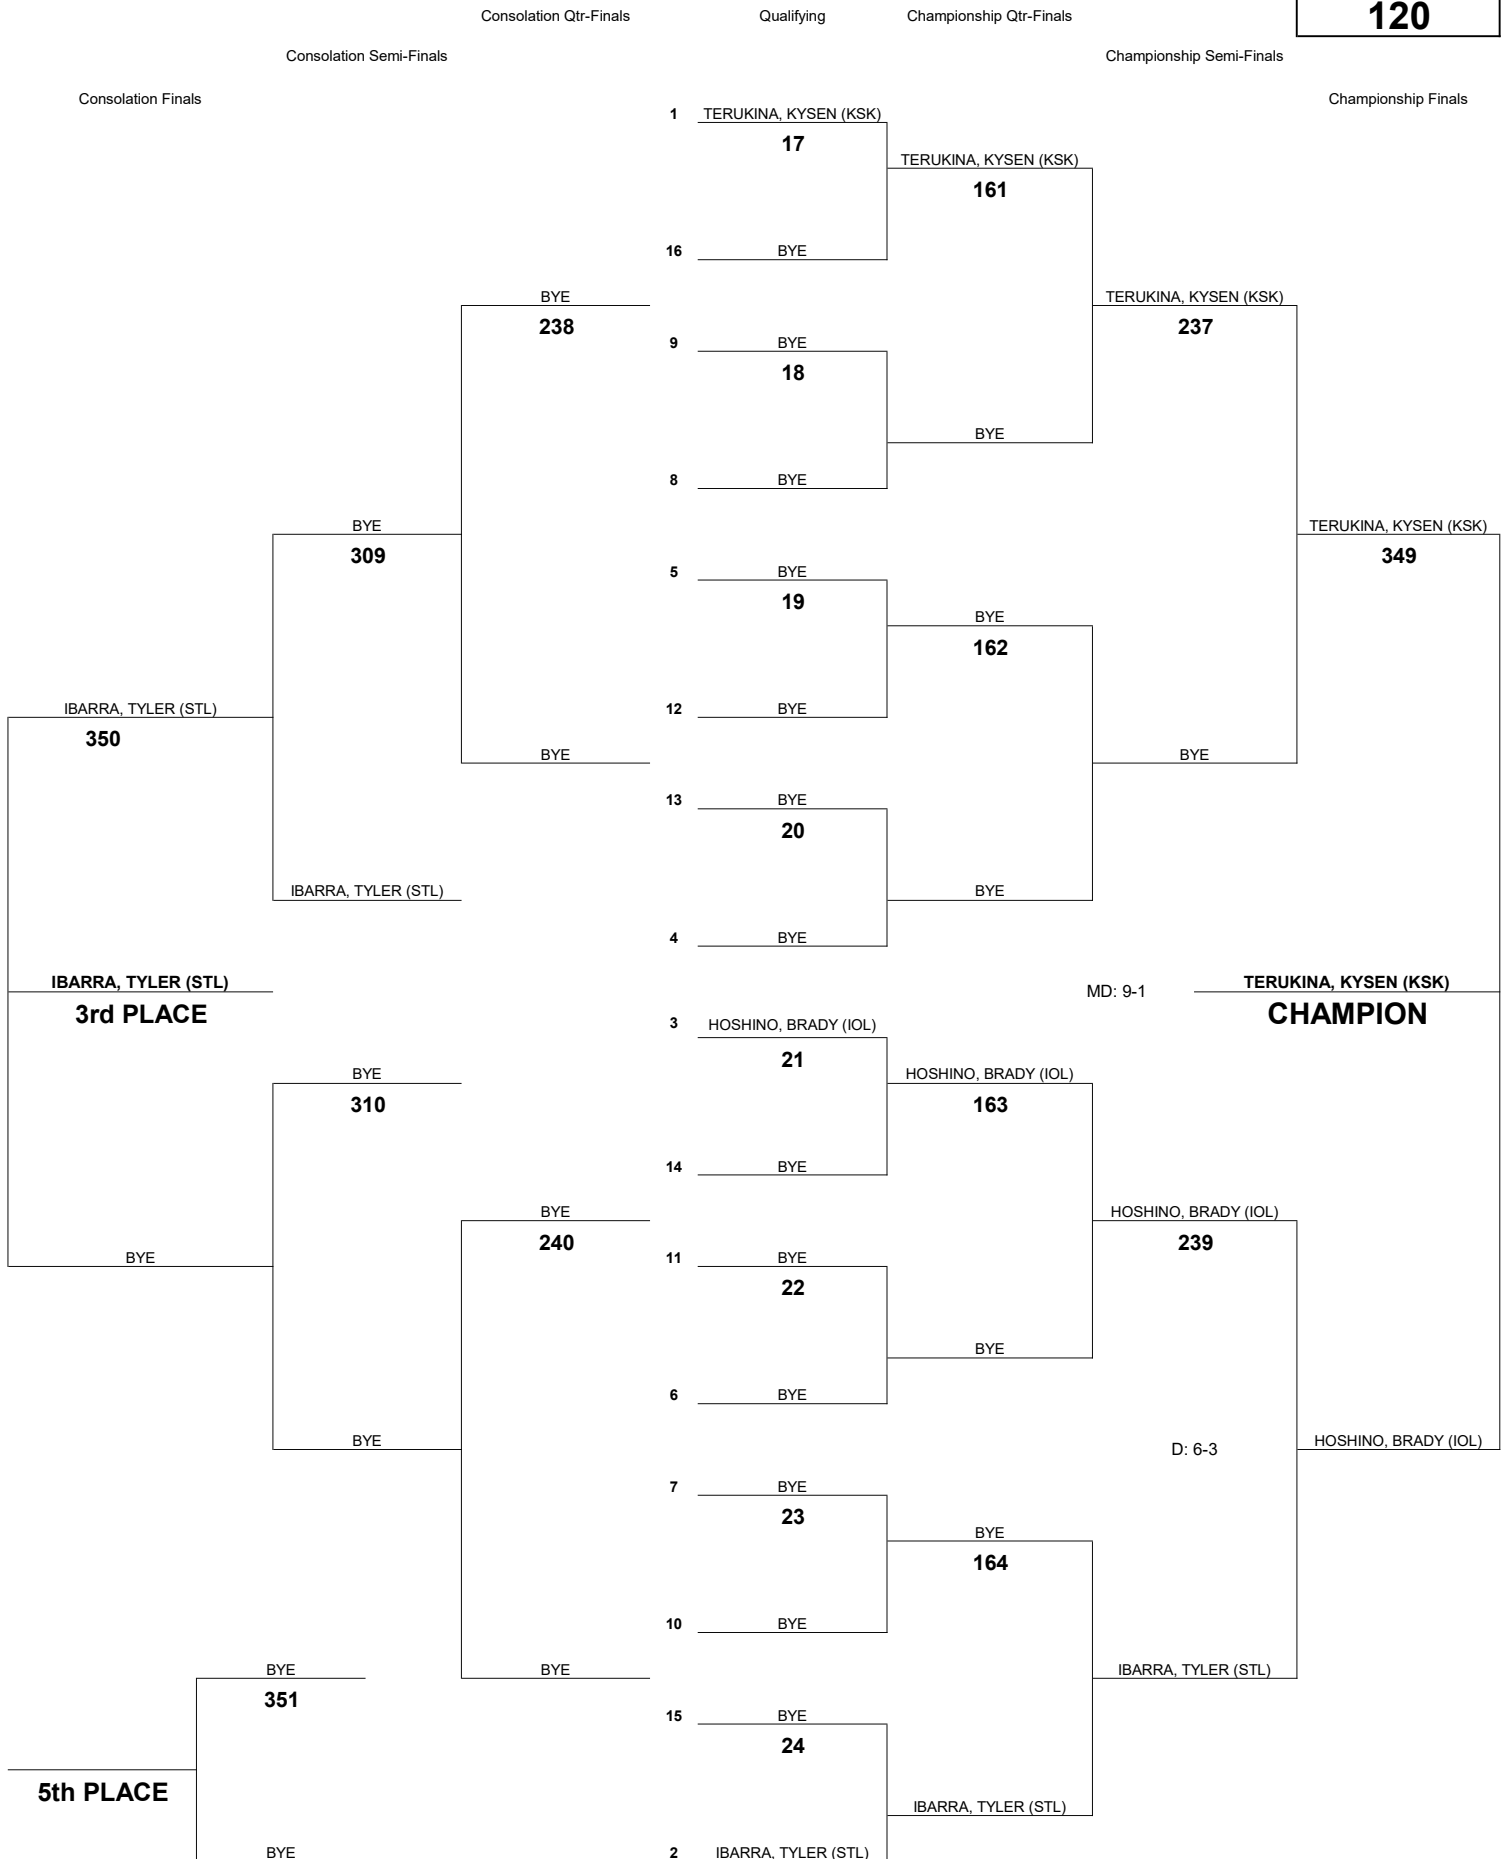

INTERSCHOLASTIC LEAGUE OF HONOLULU 2018 BOYS VARSITY CHAMPIONSHIP TOURNAMENT

WEIGHT CLASS
120