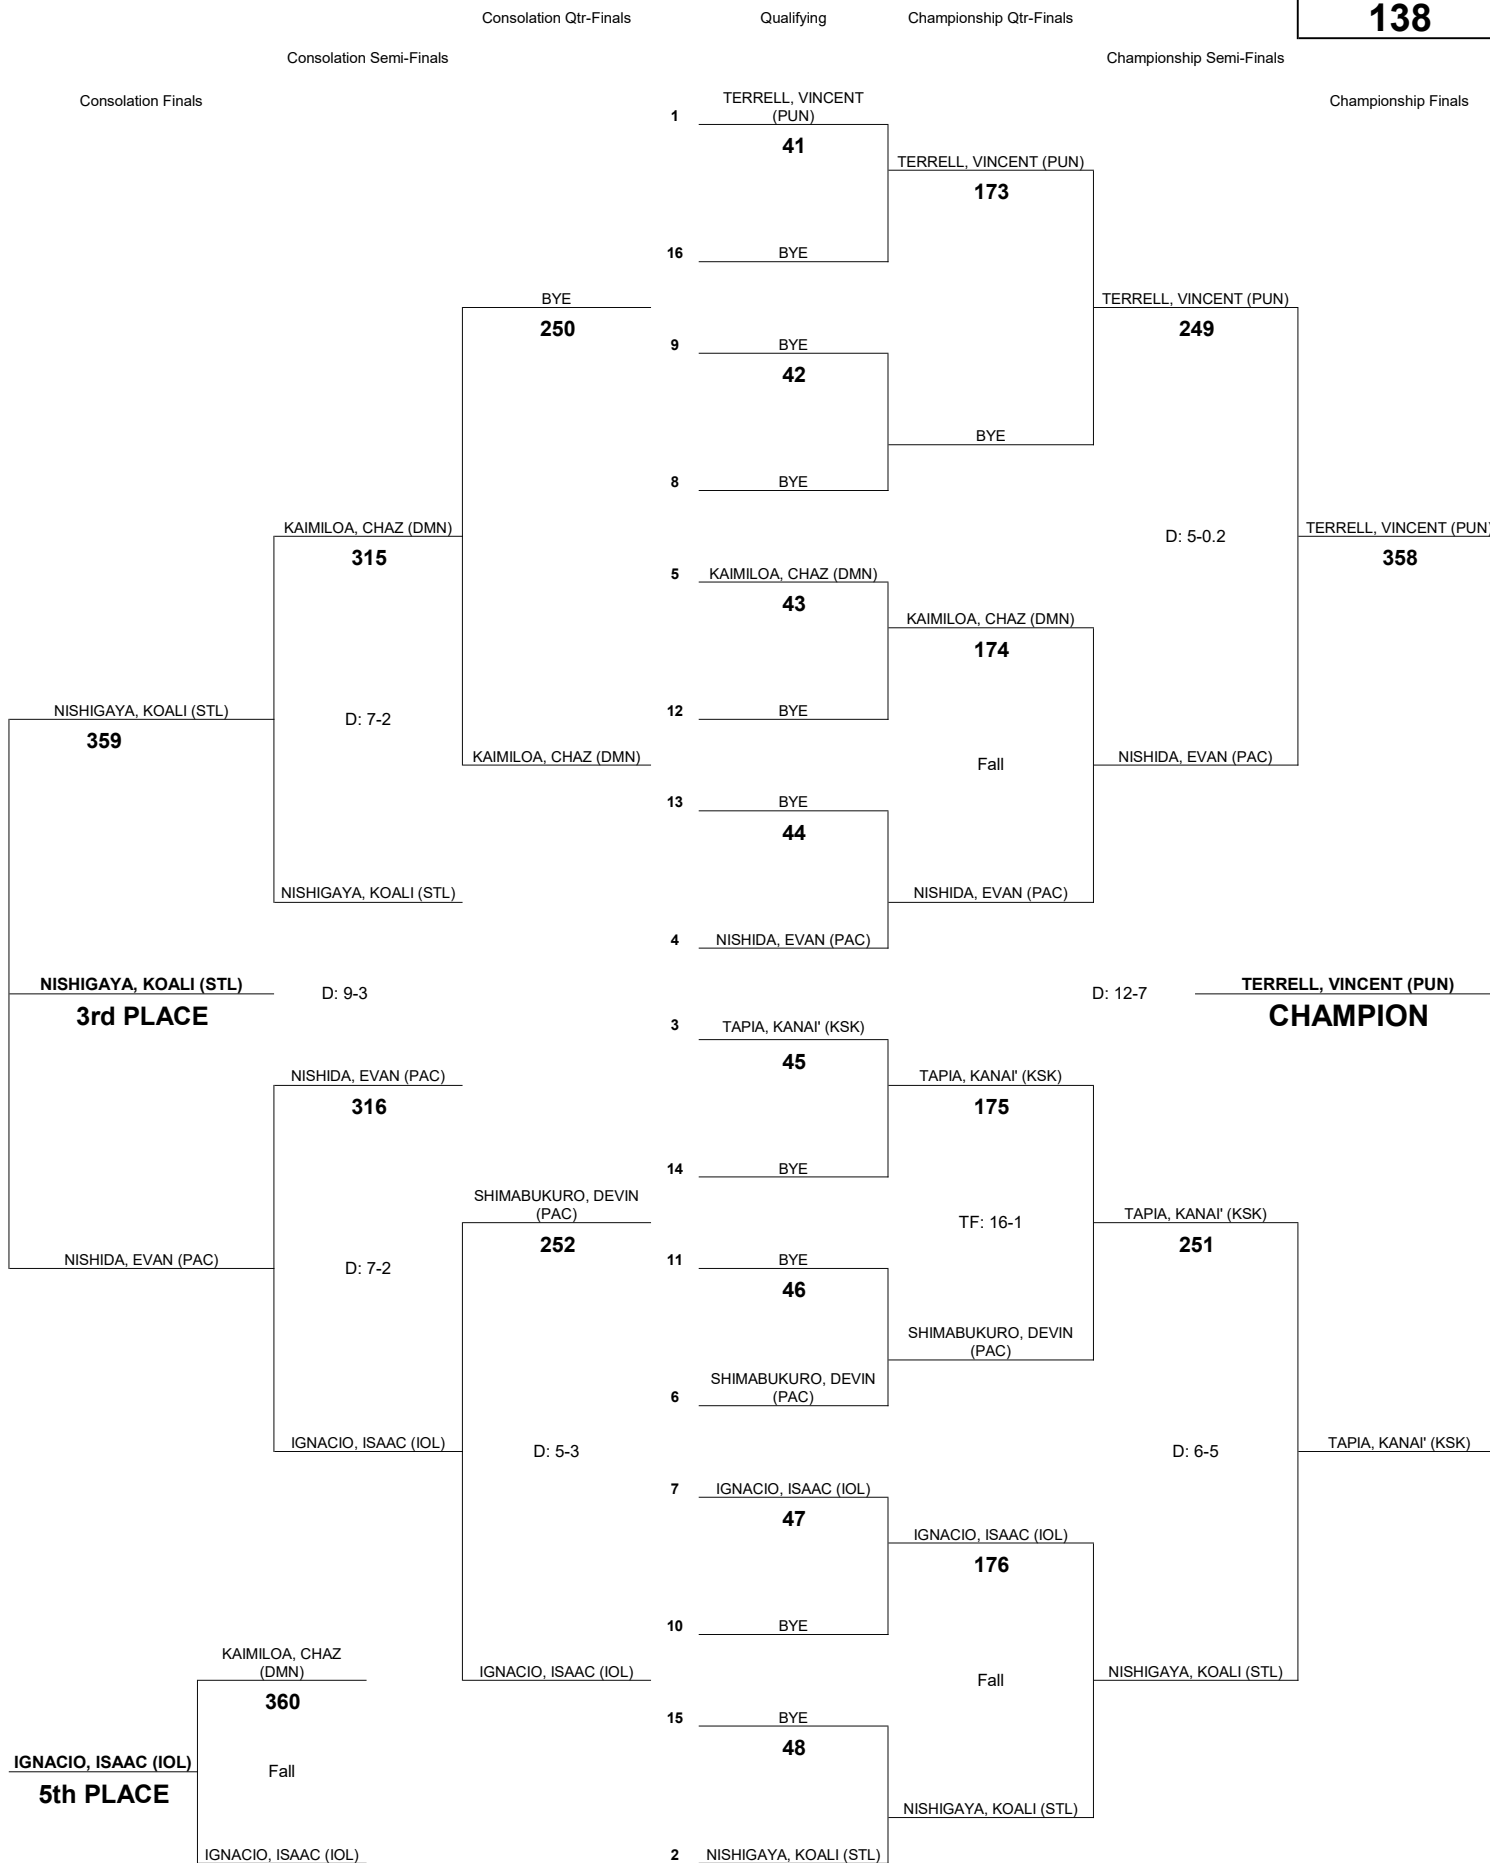

INTERSCHOLASTIC LEAGUE OF HONOLULU 2018 BOYS VARSITY CHAMPIONSHIP TOURNAMENT

WEIGHT CLASS

138