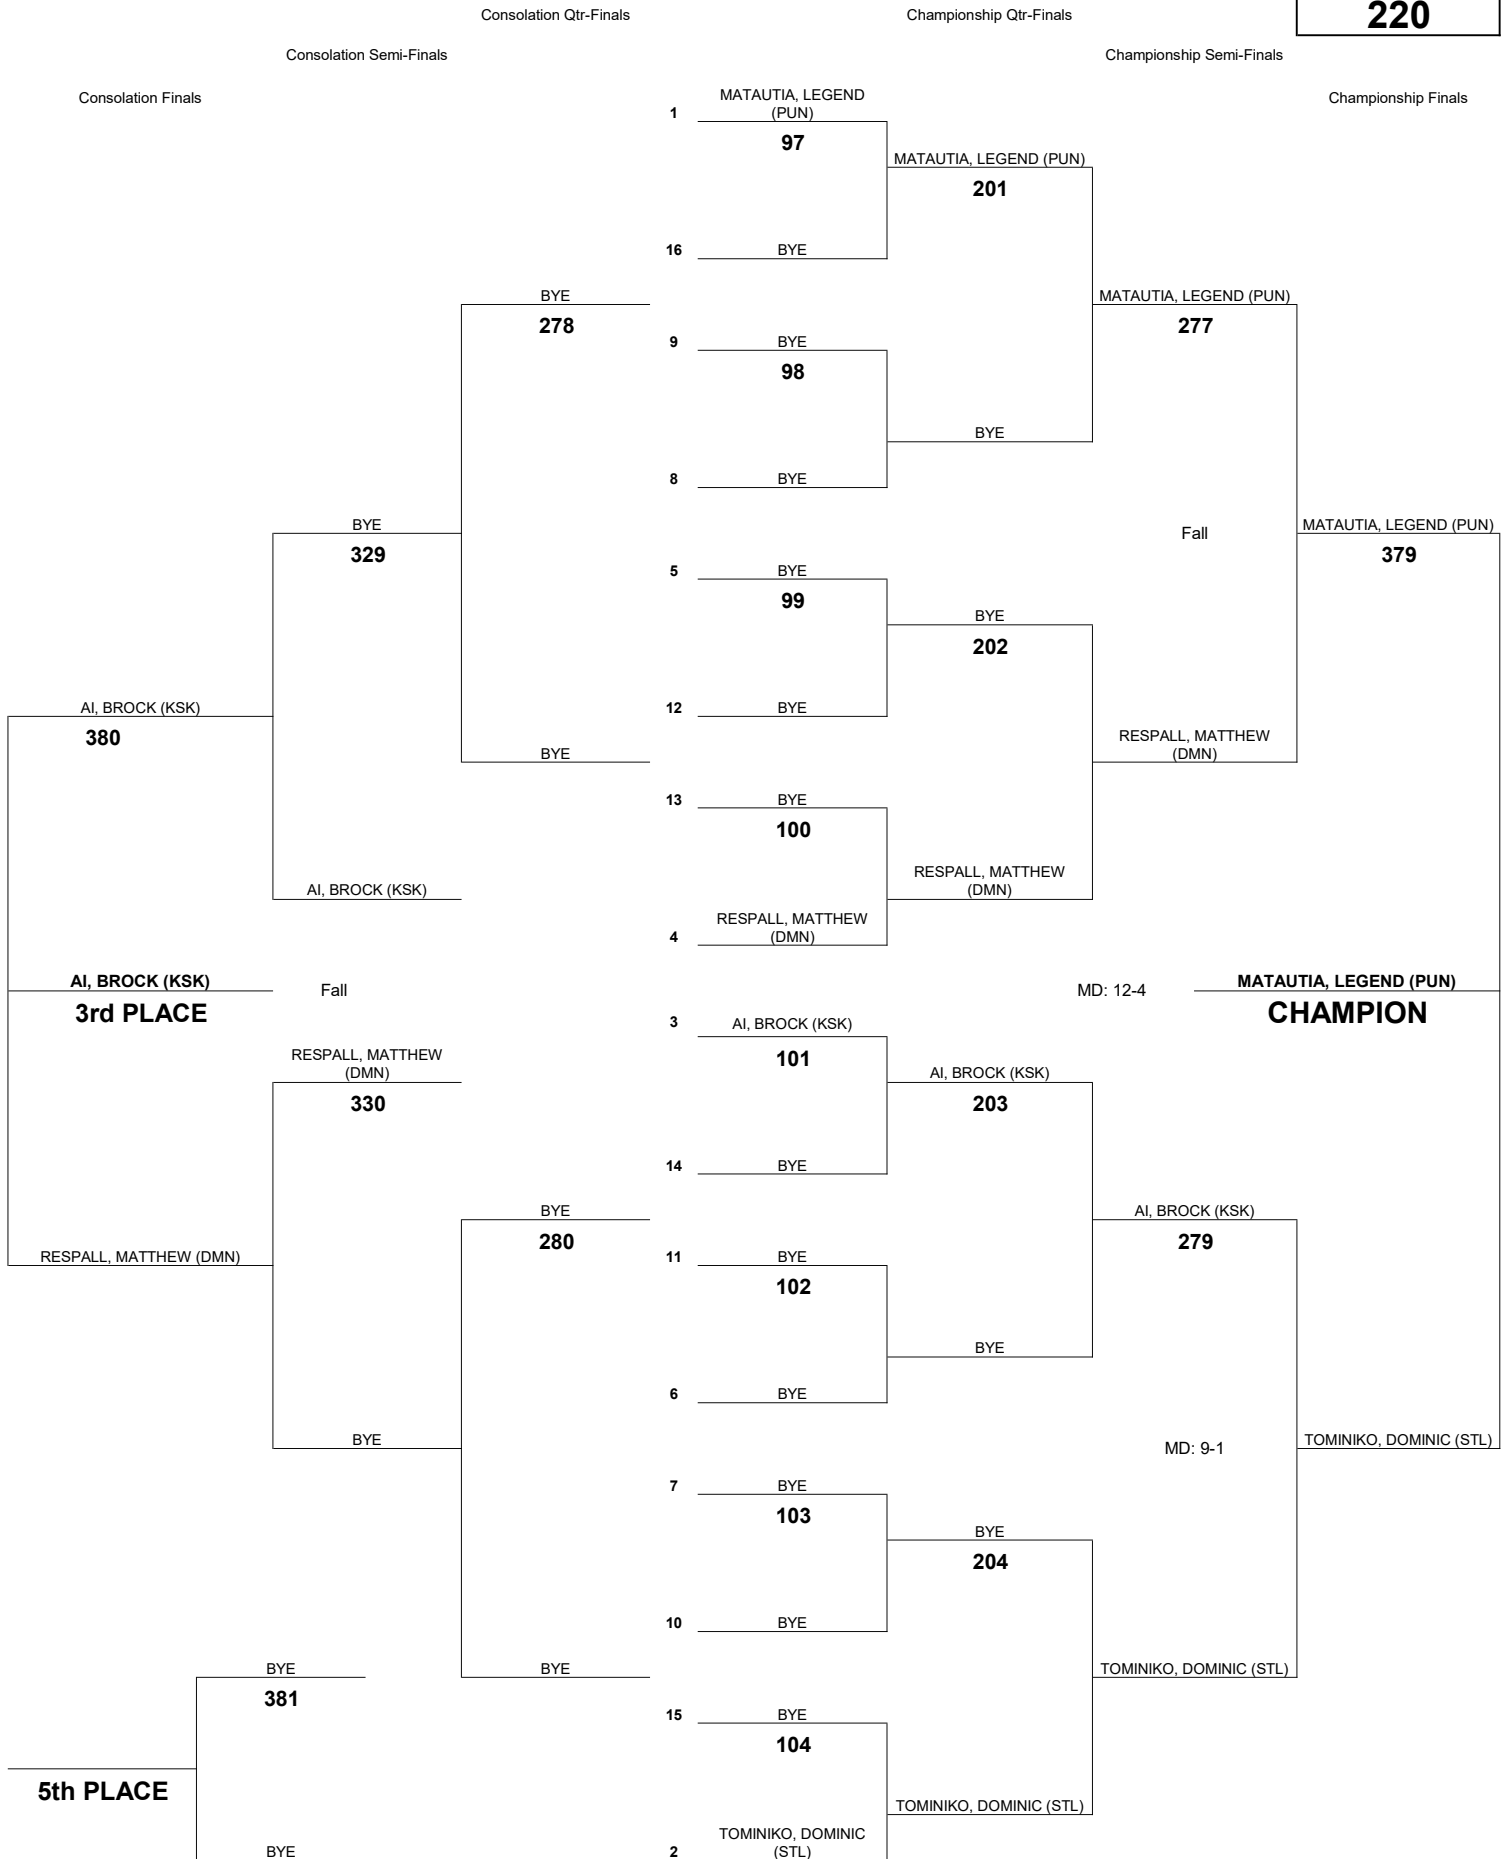

INTERSCHOLASTIC LEAGUE OF HONOLULU 2018 BOYS VARSITY CHAMPIONSHIP TOURNAMENT

WEIGHT CLASS
220