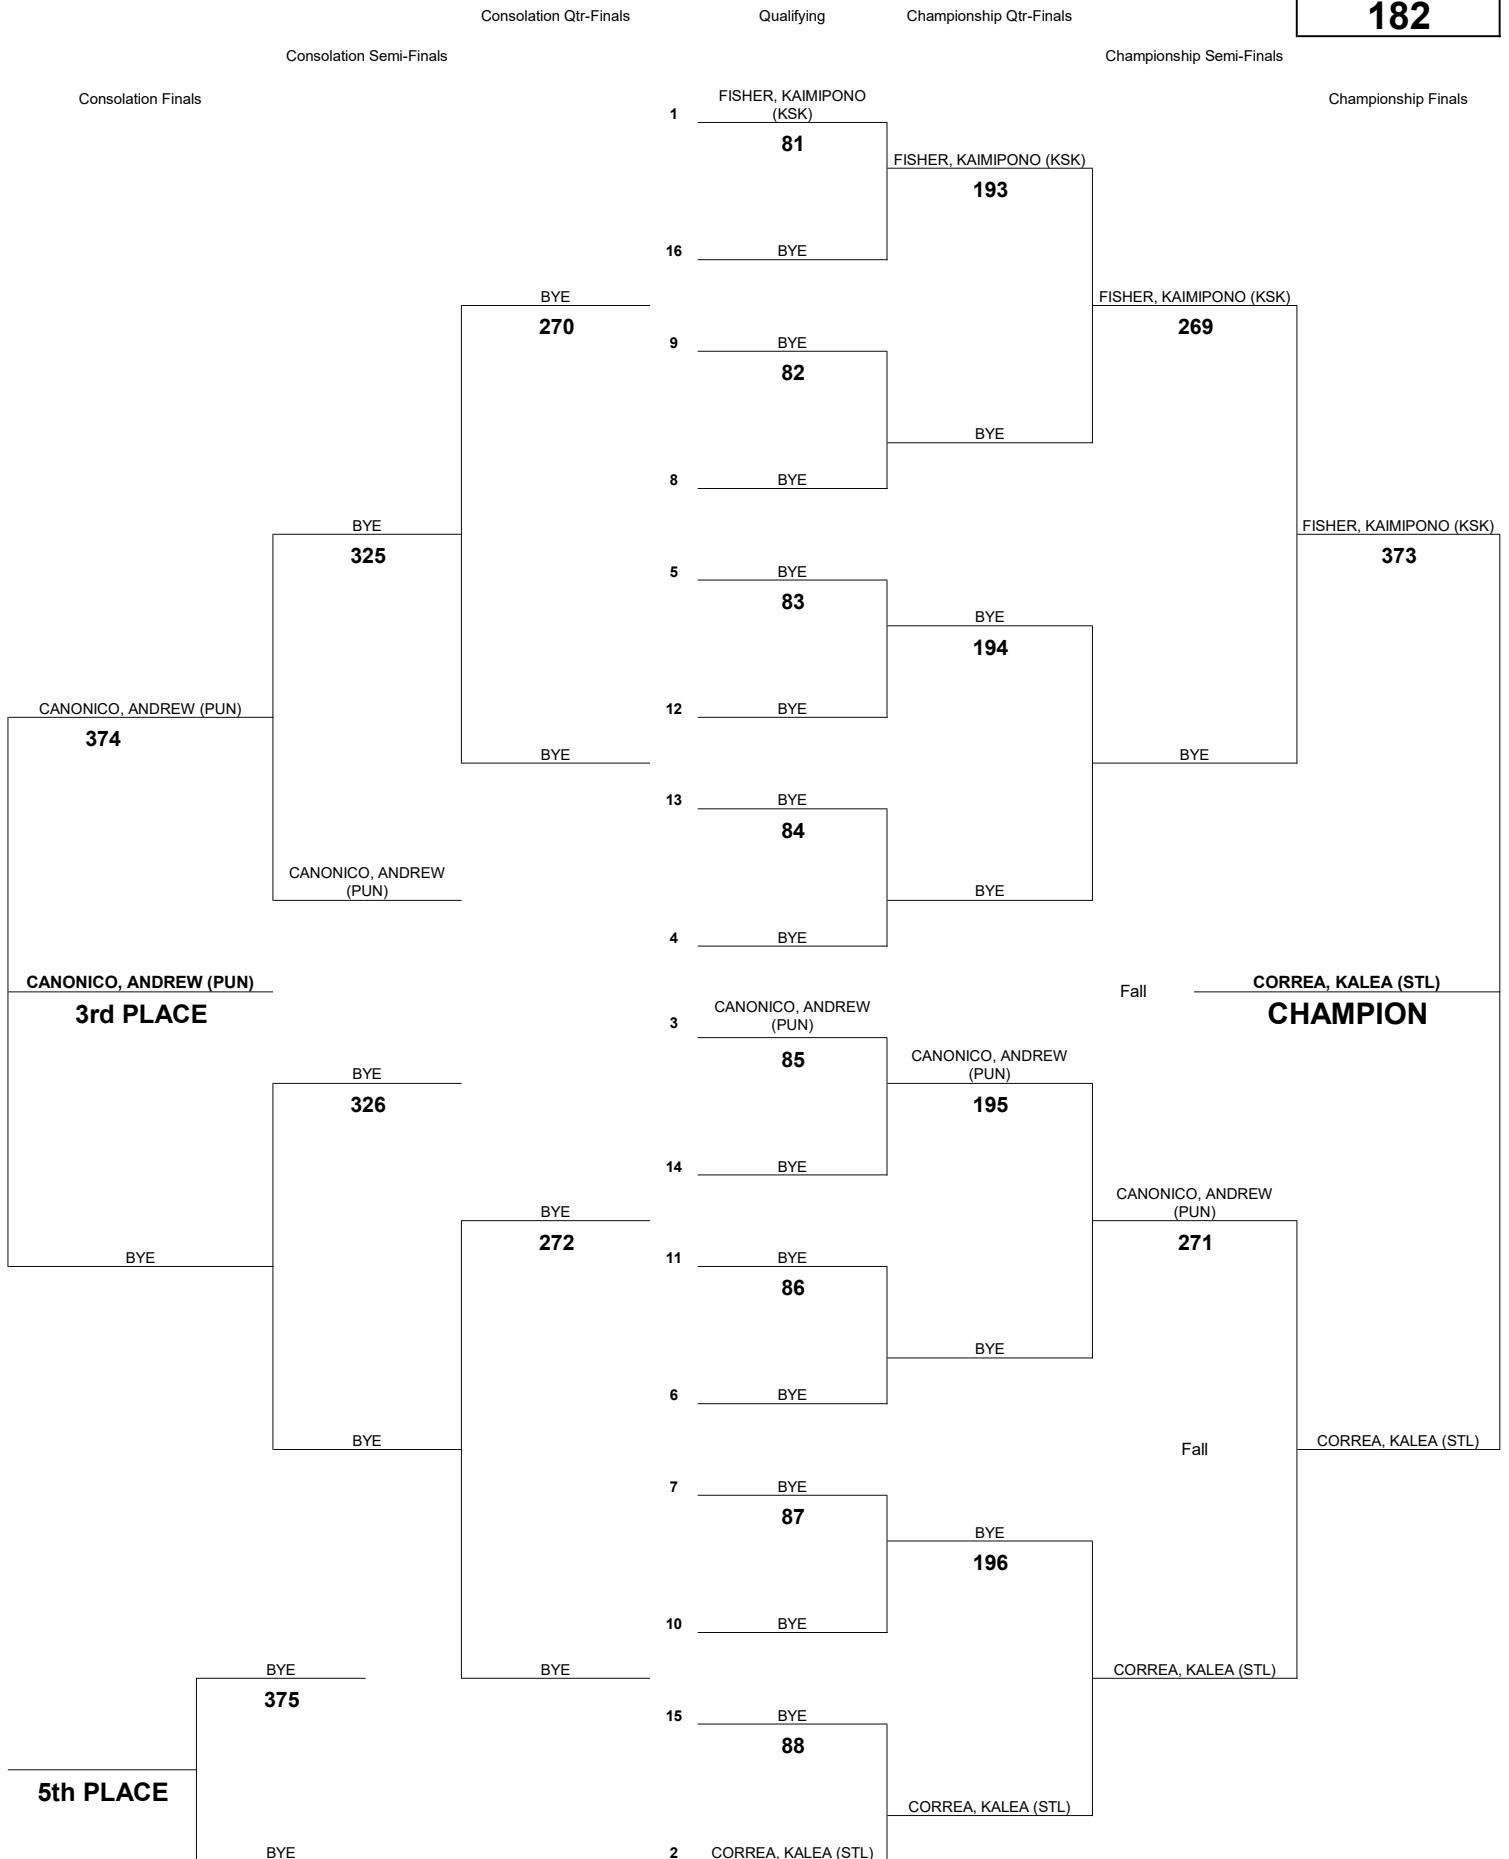

WEIGHT CLASS
160

INTERSCHOLASTIC LEAGUE OF HONOLULU 2018 BOYS VARSITY CHAMPIONSHIP TOURNAMENT

WEIGHT CLASS
170

INTERSCHOLASTIC LEAGUE OF HONOLULU 2018 BOYS VARSITY CHAMPIONSHIP TOURNAMENT

WEIGHT CLASS
182