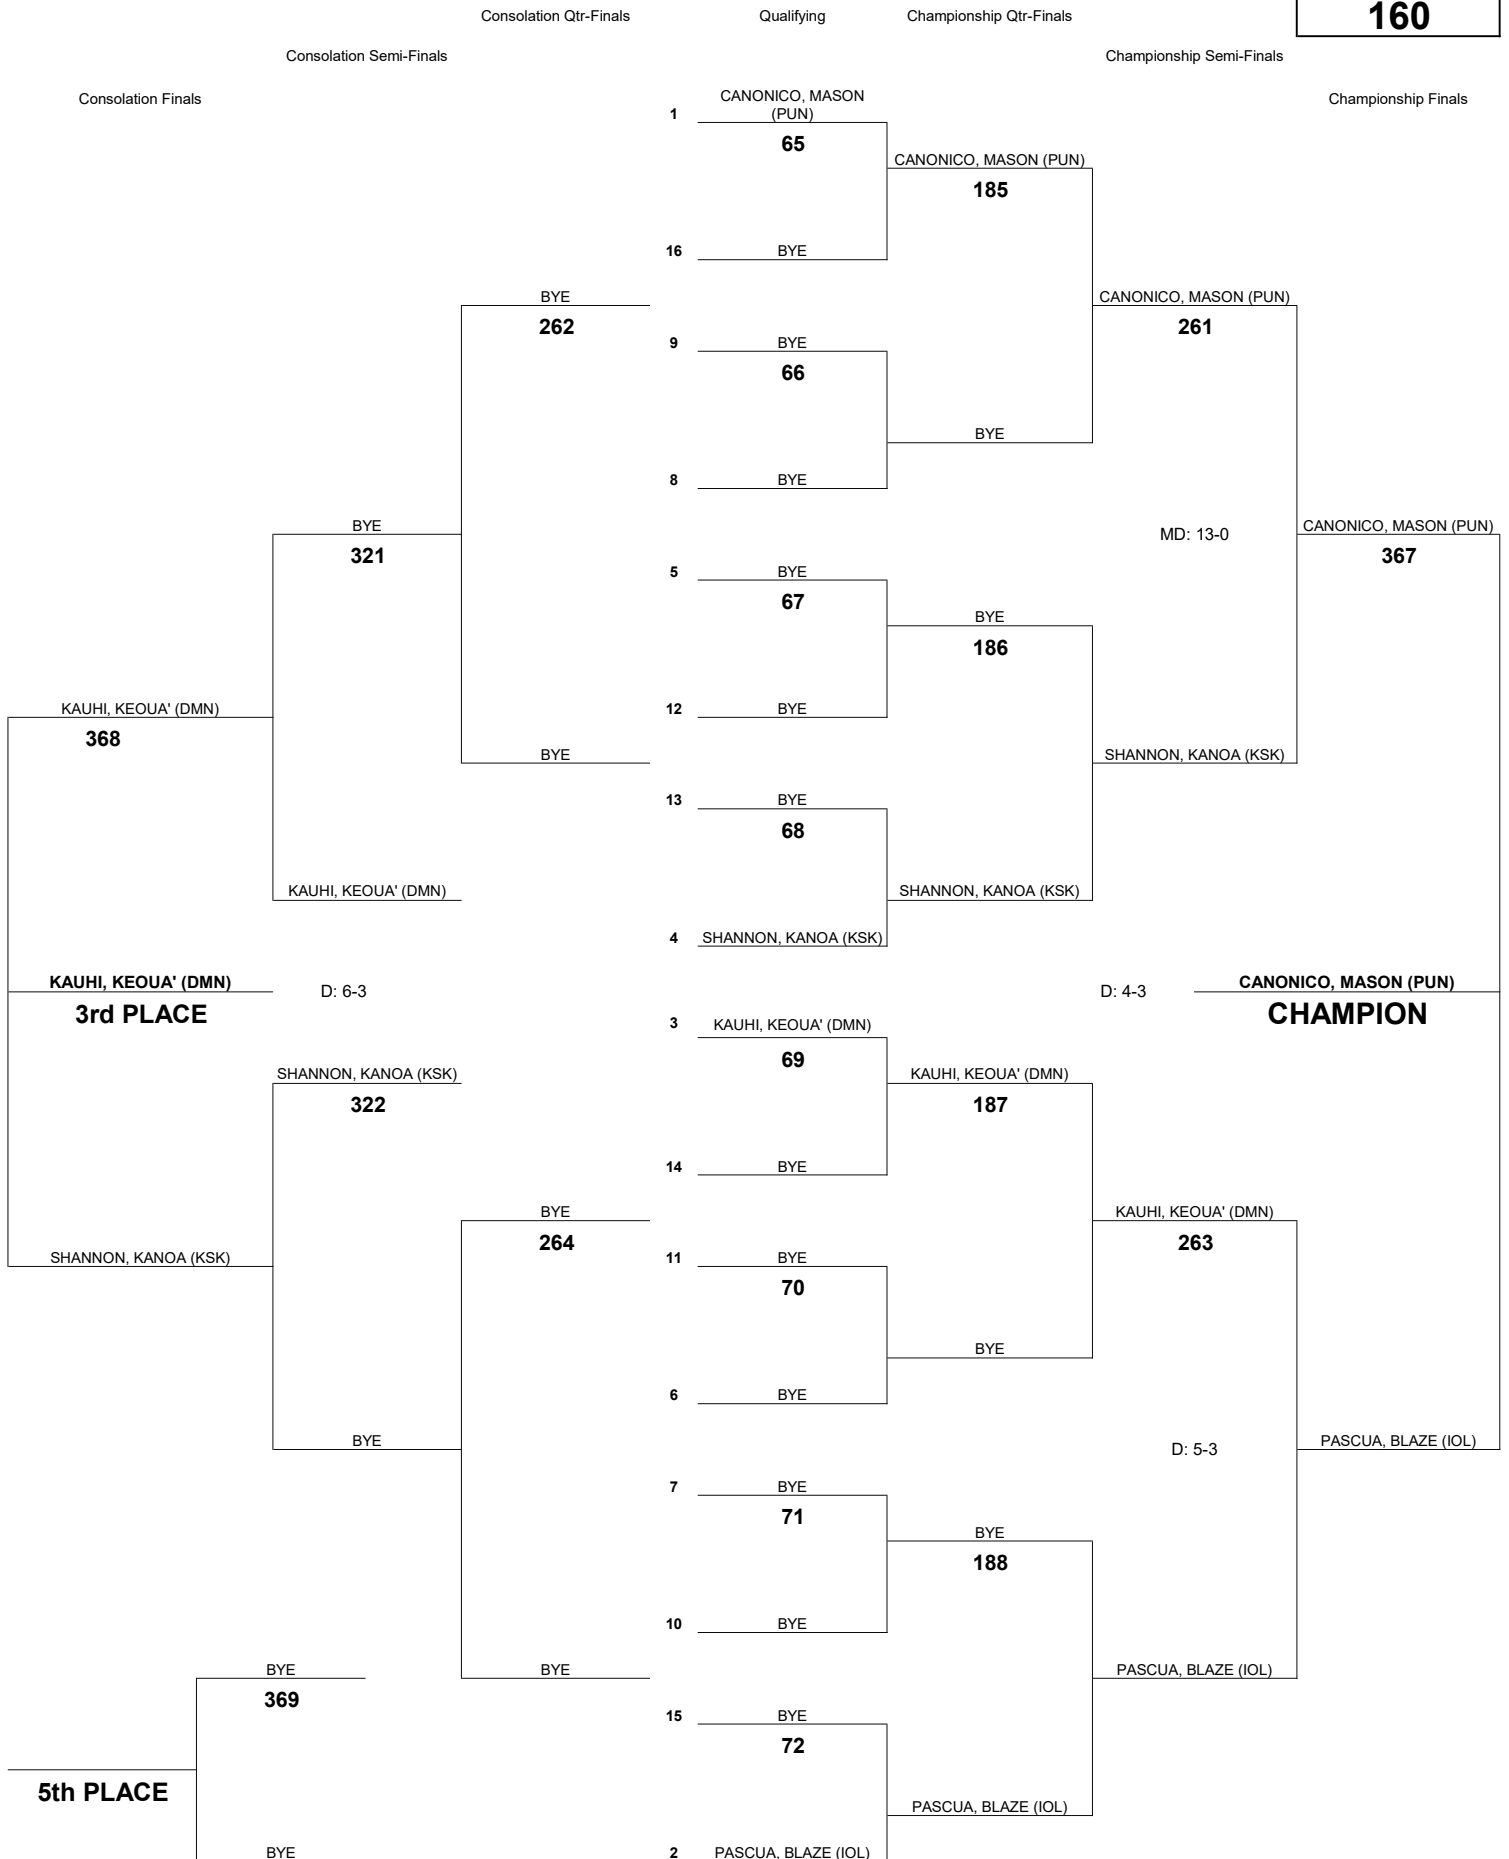

INTERSCHOLASTIC LEAGUE OF HONOLULU 2018 BOYS VARSITY CHAMPIONSHIP TOURNAMENT

WEIGHT CLASS
160