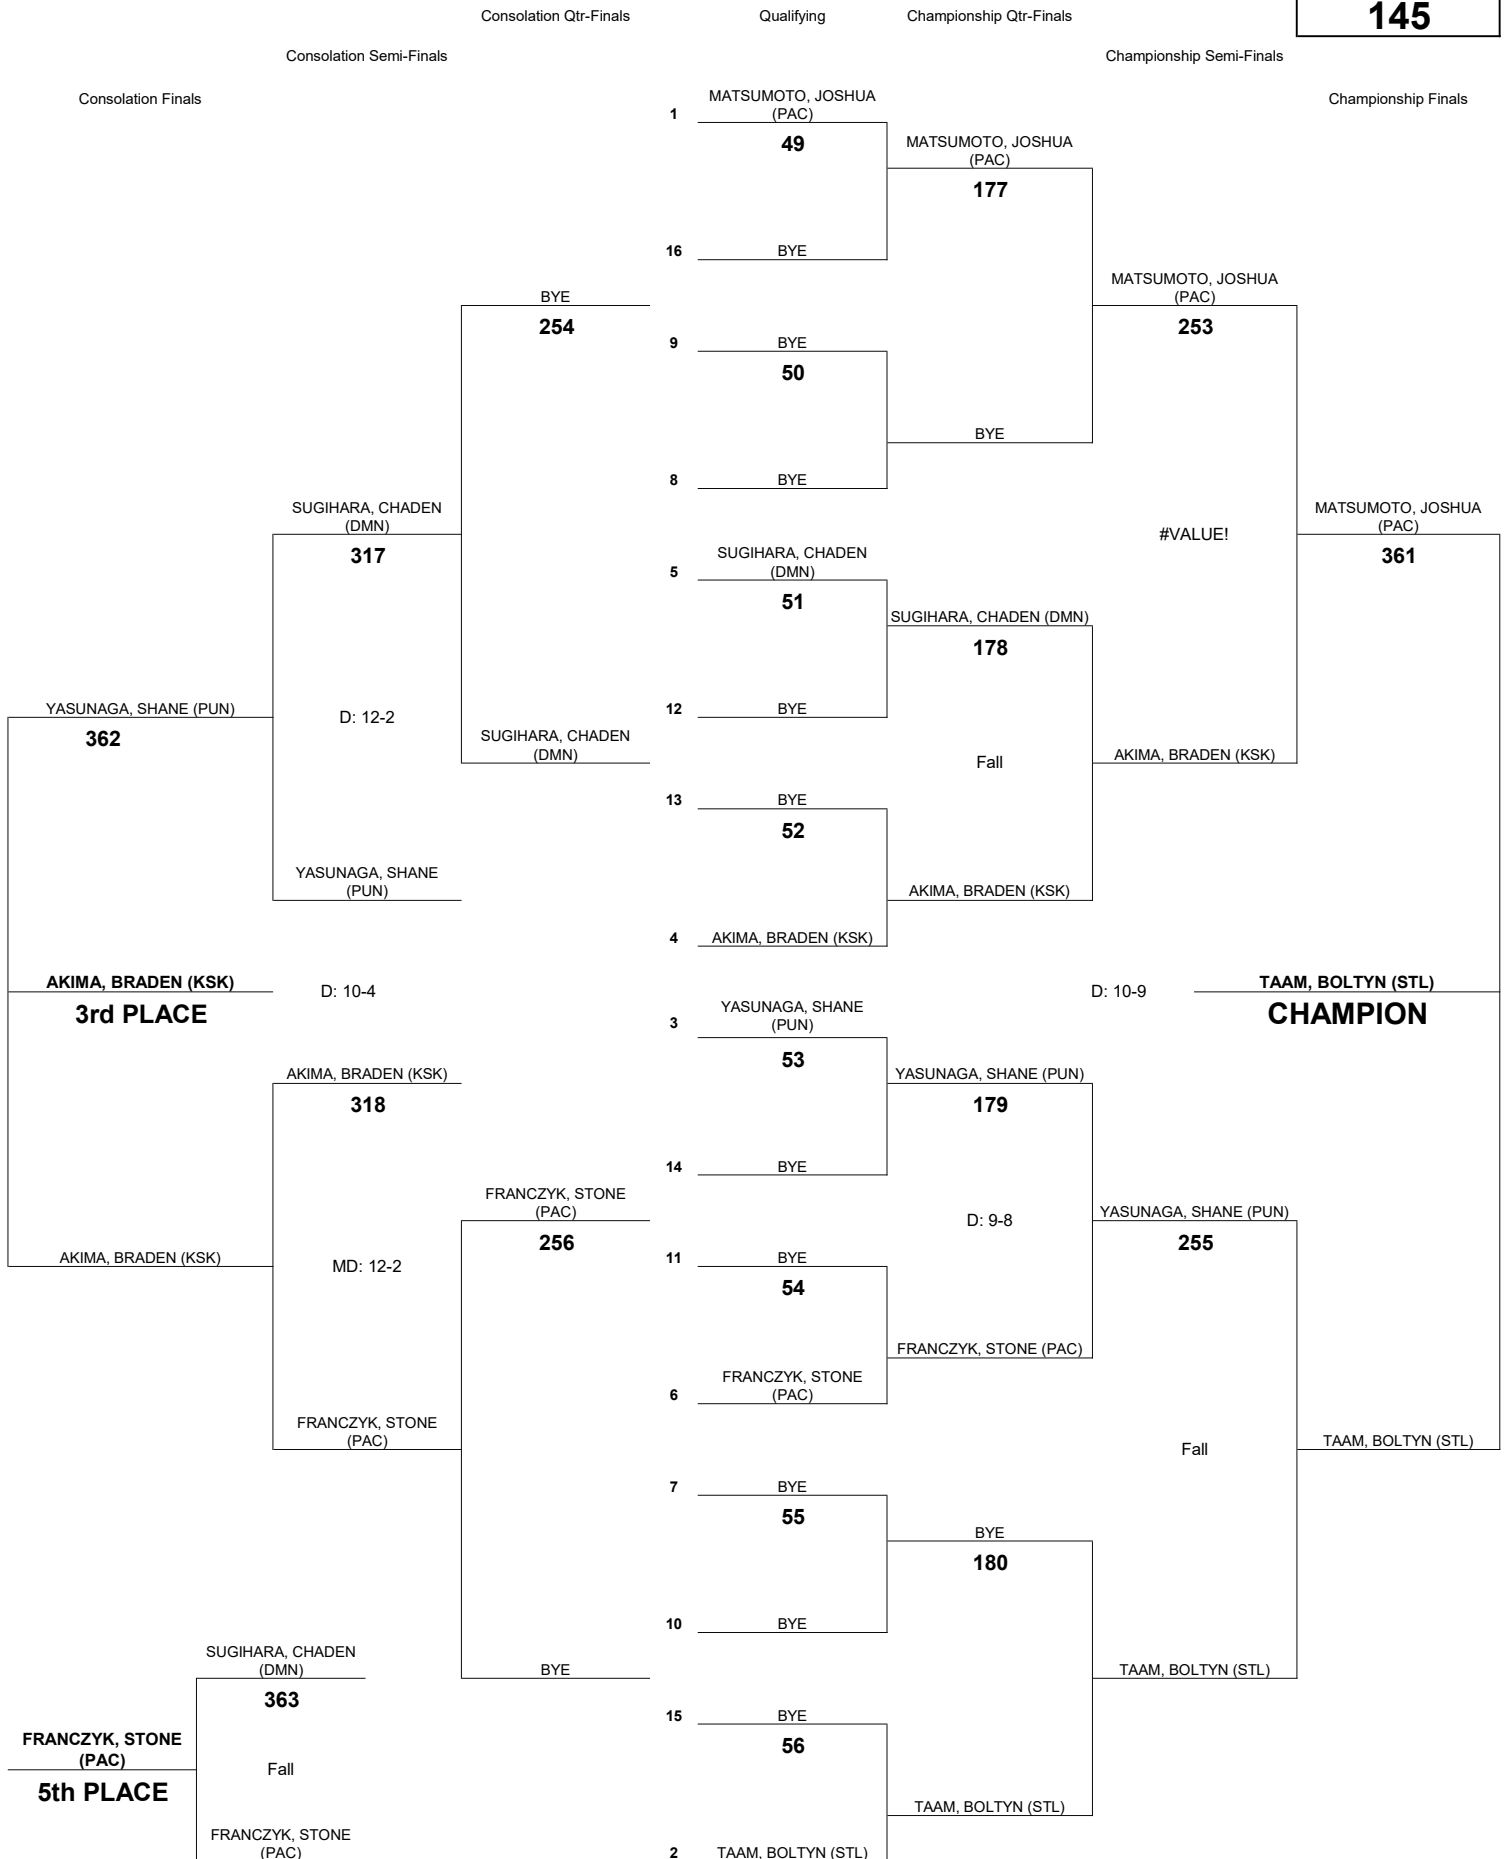

INTERSCHOLASTIC LEAGUE OF HONOLULU 2018 BOYS VARSITY CHAMPIONSHIP TOURNAMENT

WEIGHT CLASS
145