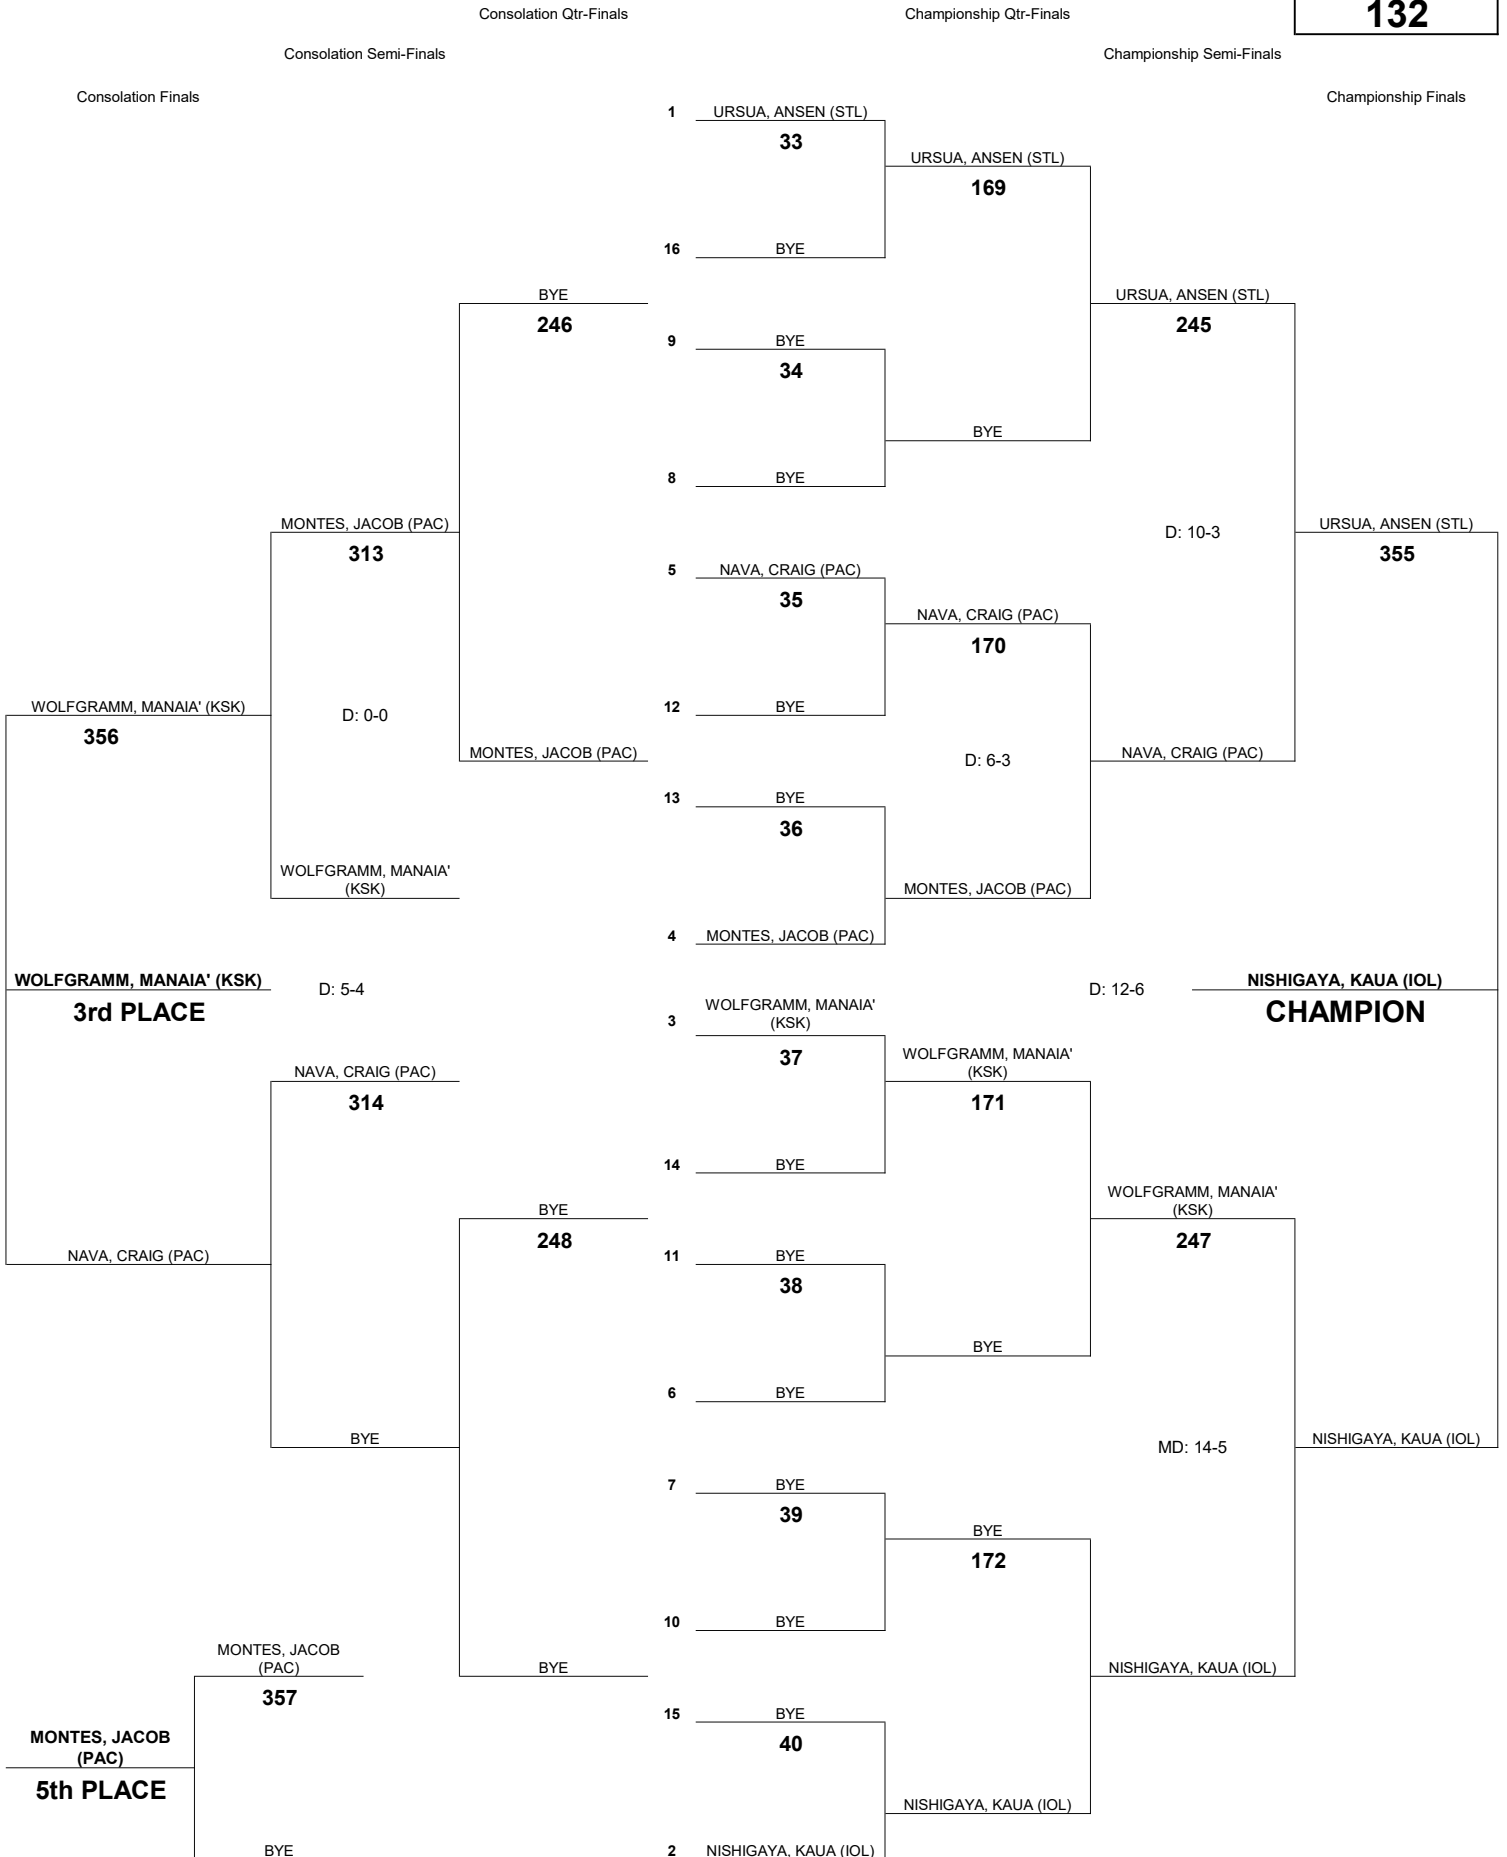

WEIGHT CLASS
120

INTERSCHOLASTIC LEAGUE OF HONOLULU 2018 BOYS VARSITY CHAMPIONSHIP TOURNAMENT

WEIGHT CLASS
126

INTERSCHOLASTIC LEAGUE OF HONOLULU 2018 BOYS VARSITY CHAMPIONSHIP TOURNAMENT

WEIGHT CLASS

132

INTERSCHOLASTIC LEAGUE OF HONOLULU 2018 BOYS VARSITY CHAMPIONSHIP TOURNAMENT