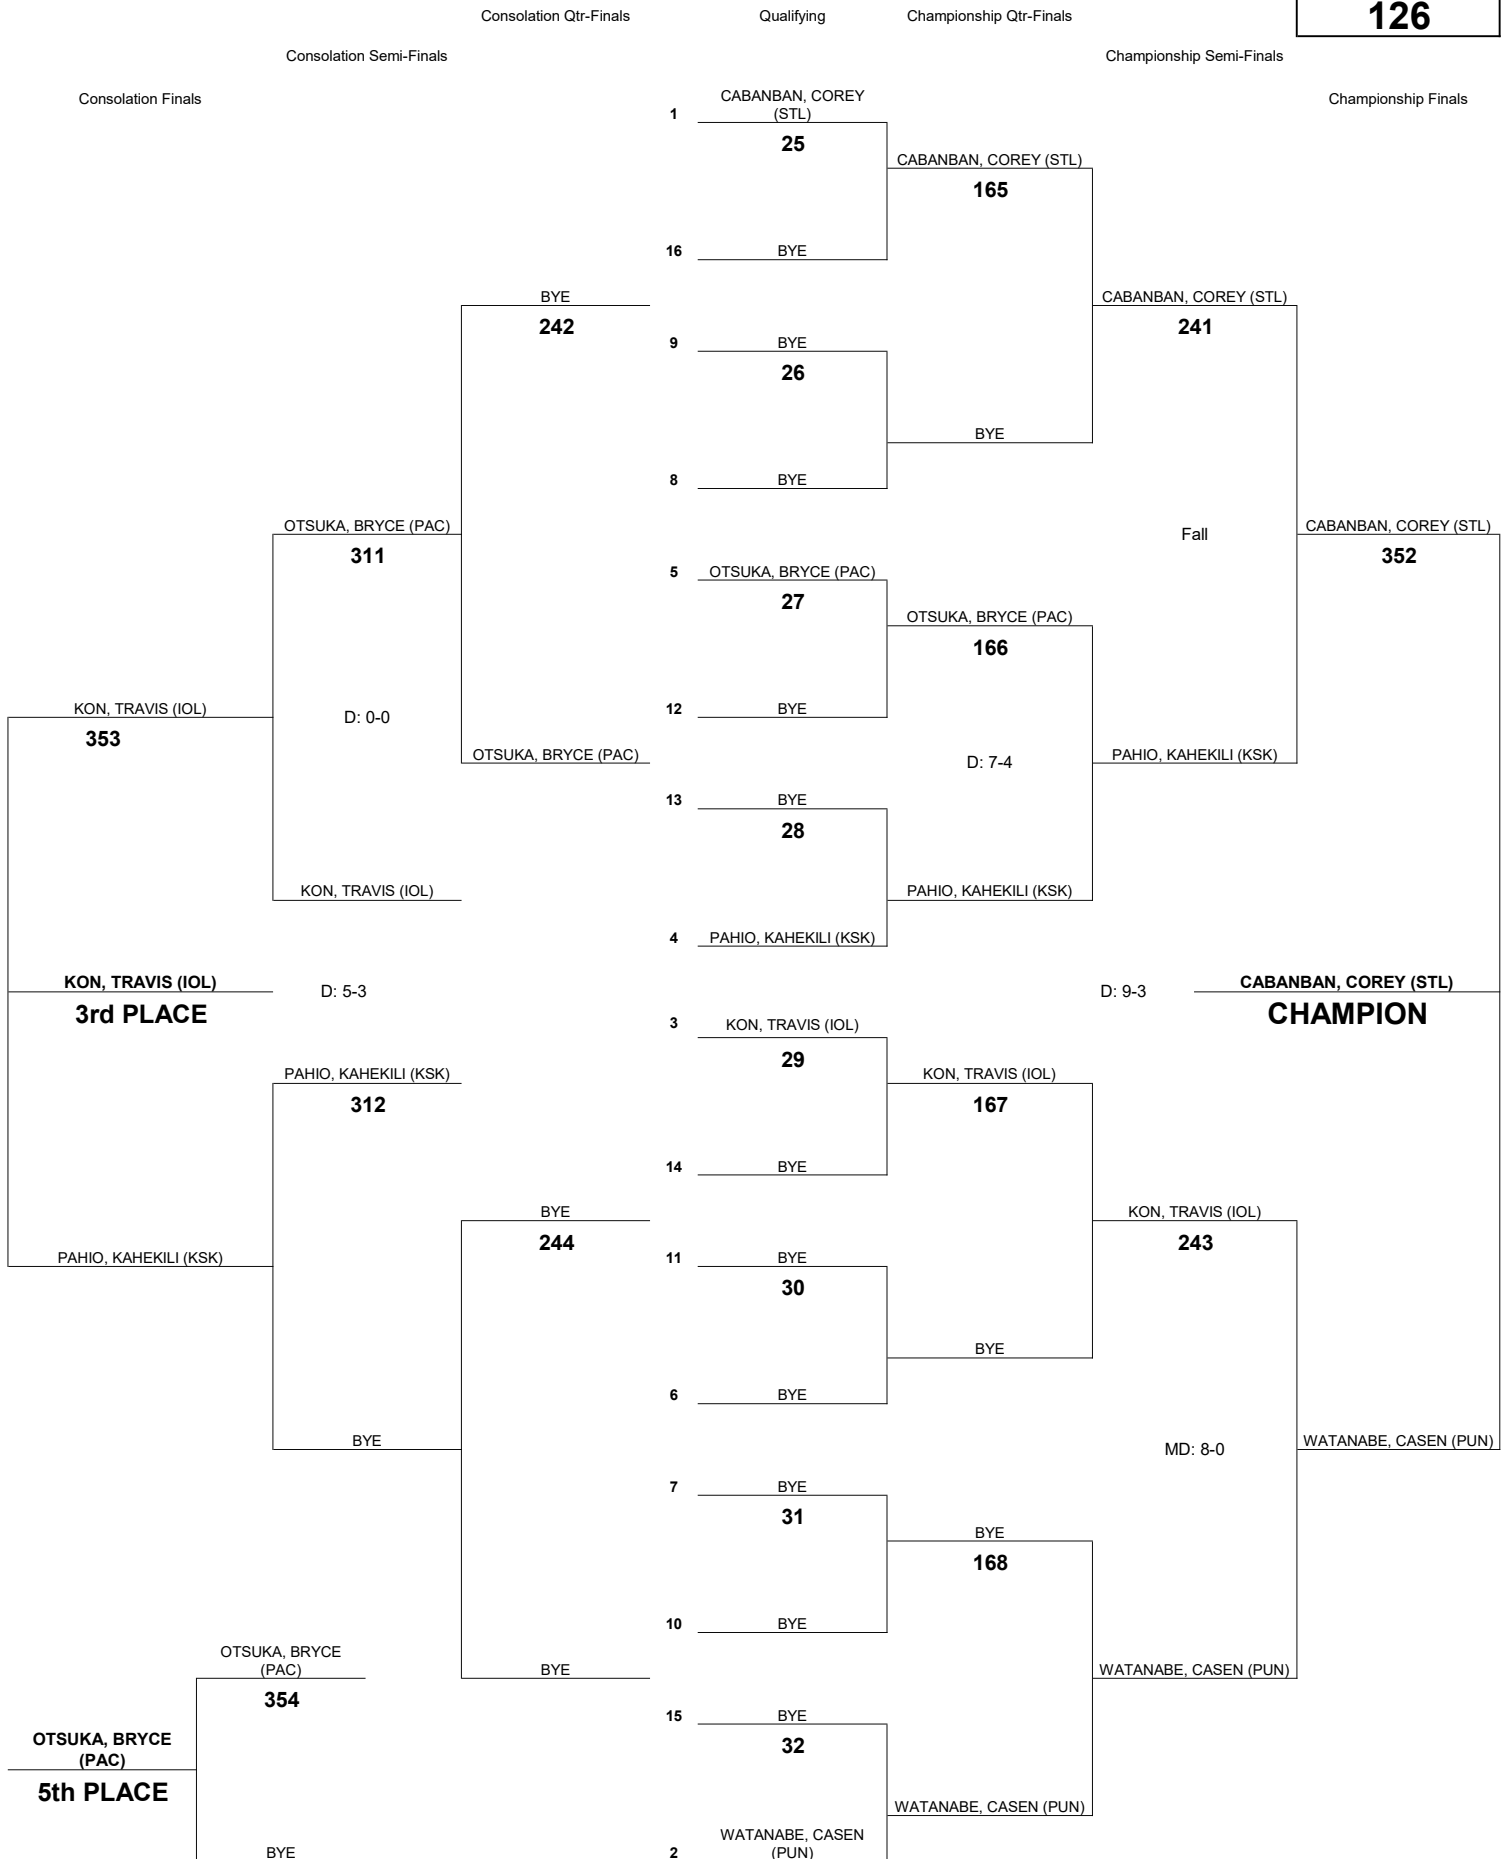

INTERSCHOLASTIC LEAGUE OF HONOLULU 2018 BOYS VARSITY CHAMPIONSHIP TOURNAMENT

WEIGHT CLASS
126