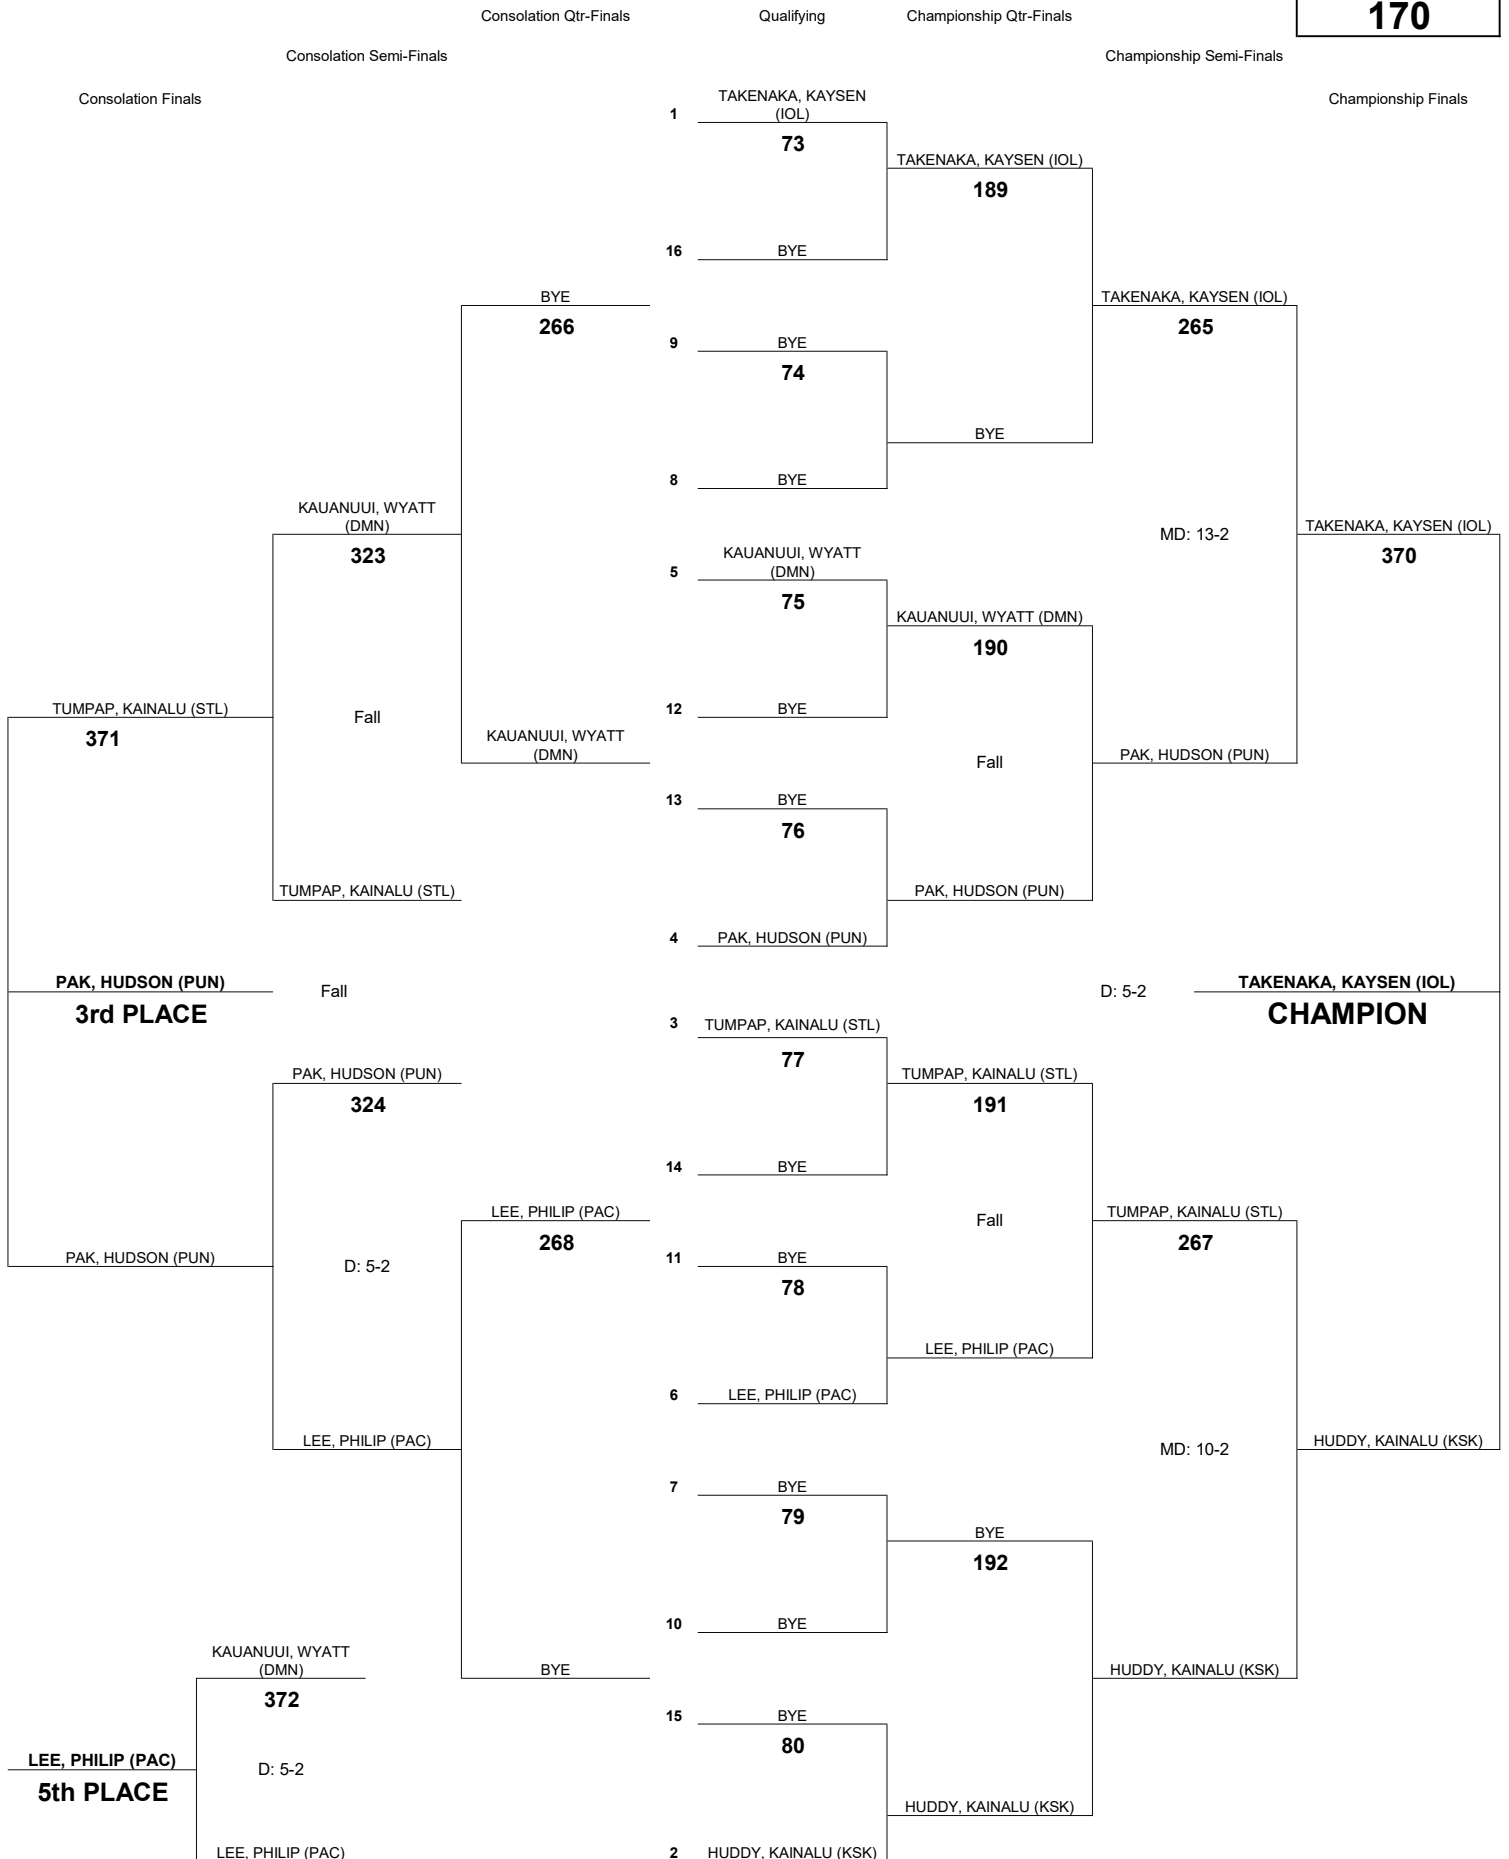

INTERSCHOLASTIC LEAGUE OF HONOLULU 2018 BOYS VARSITY CHAMPIONSHIP TOURNAMENT

WEIGHT CLASS
170