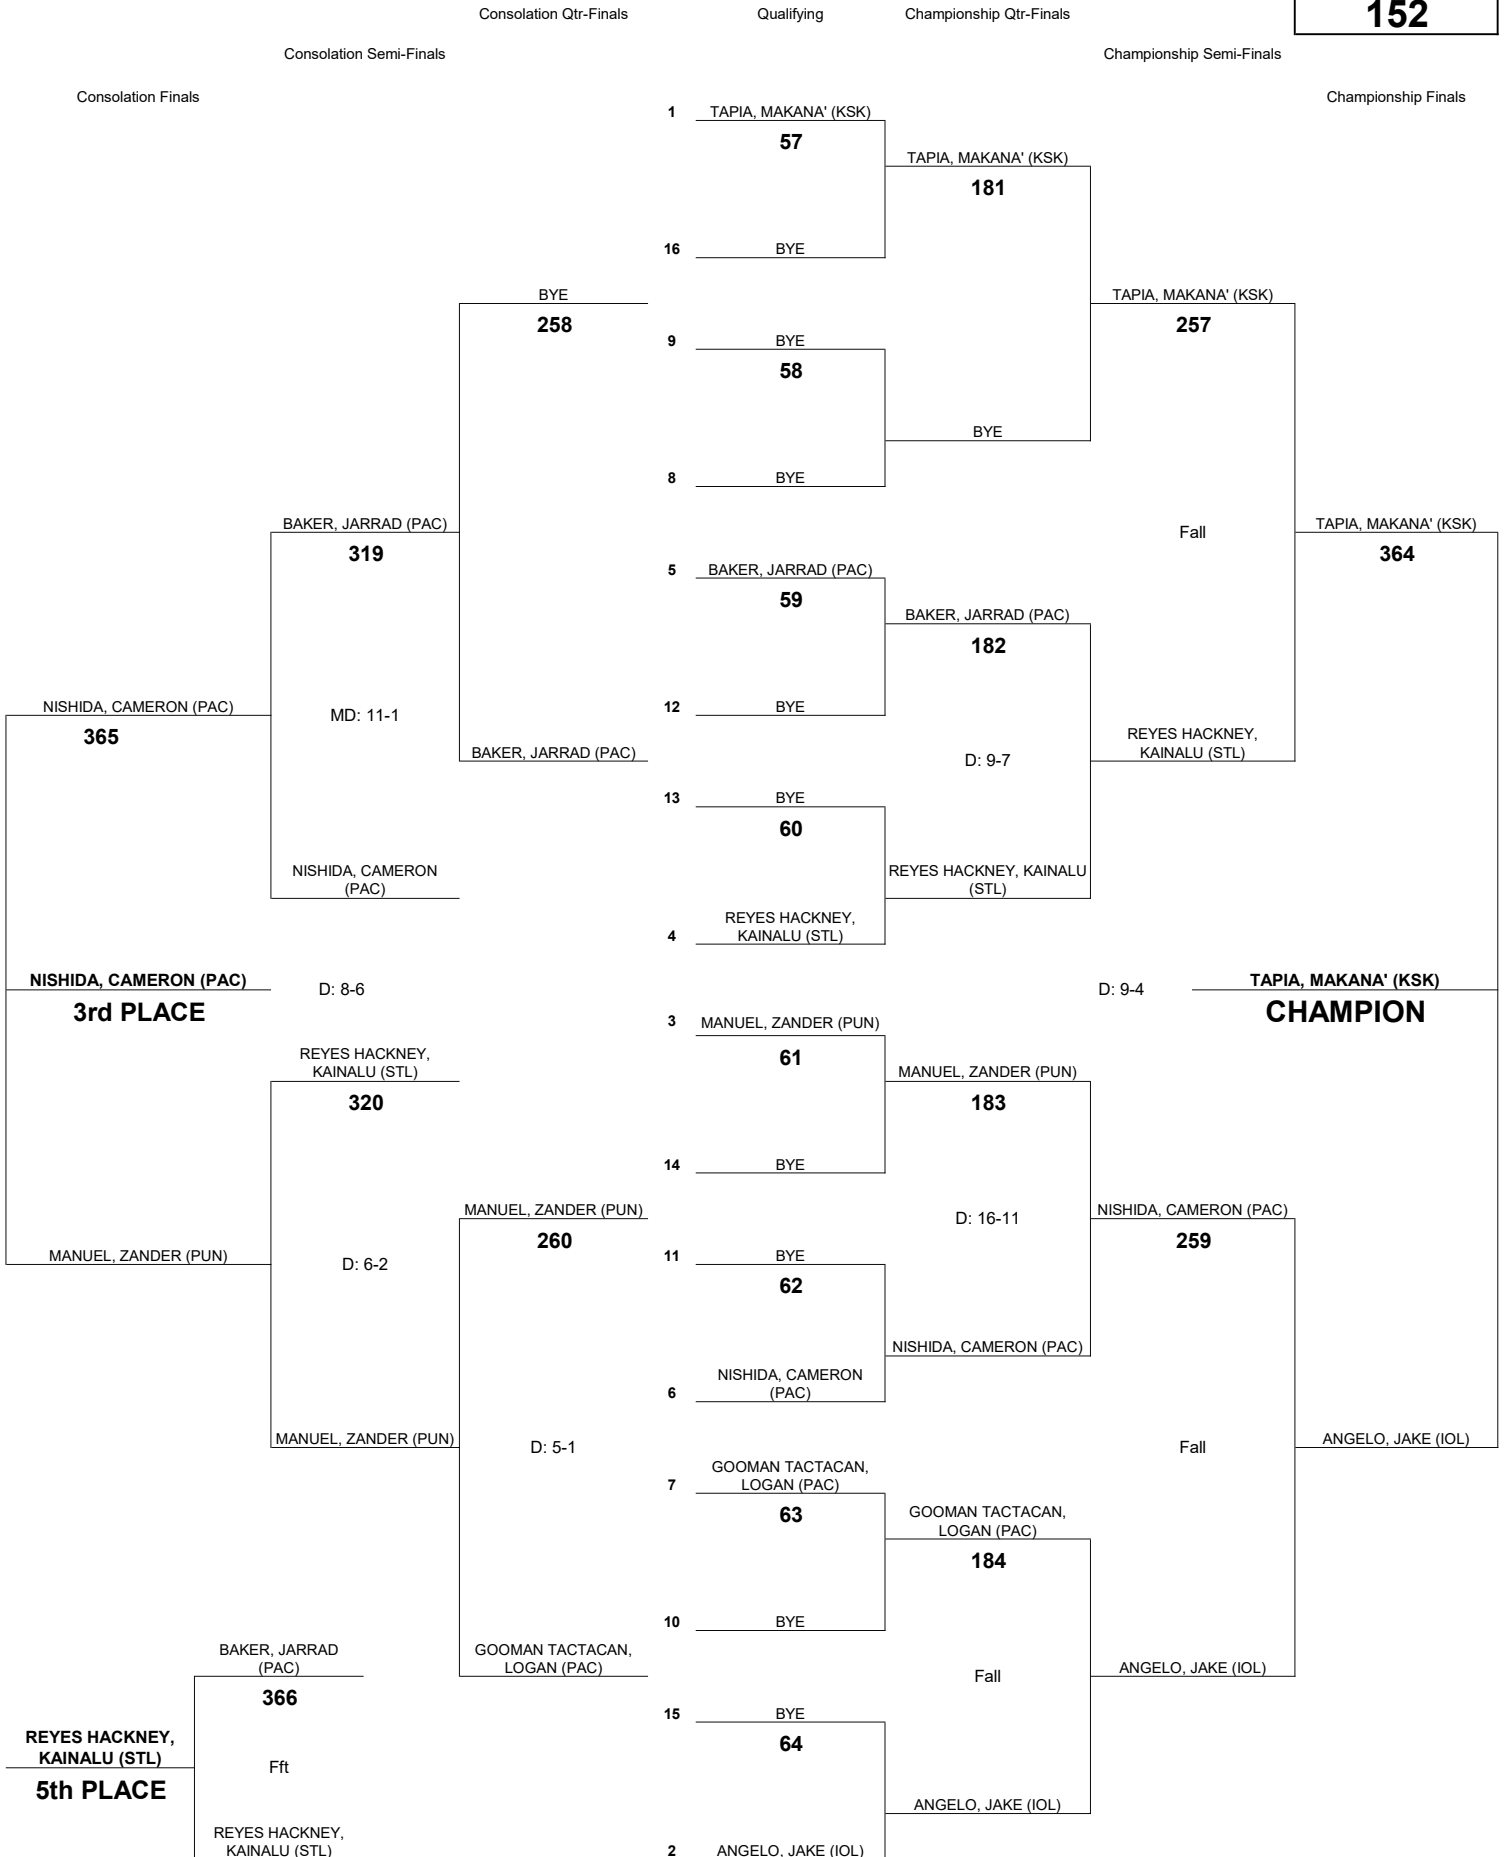

WEIGHT CLASS

138

INTERSCHOLASTIC LEAGUE OF HONOLULU 2018 BOYS VARSITY CHAMPIONSHIP TOURNAMENT

WEIGHT CLASS
145

INTERSCHOLASTIC LEAGUE OF HONOLULU 2018 BOYS VARSITY CHAMPIONSHIP TOURNAMENT

WEIGHT CLASS
152

INTERSCHOLASTIC LEAGUE OF HONOLULU 2018 BOYS VARSITY CHAMPIONSHIP TOURNAMENT