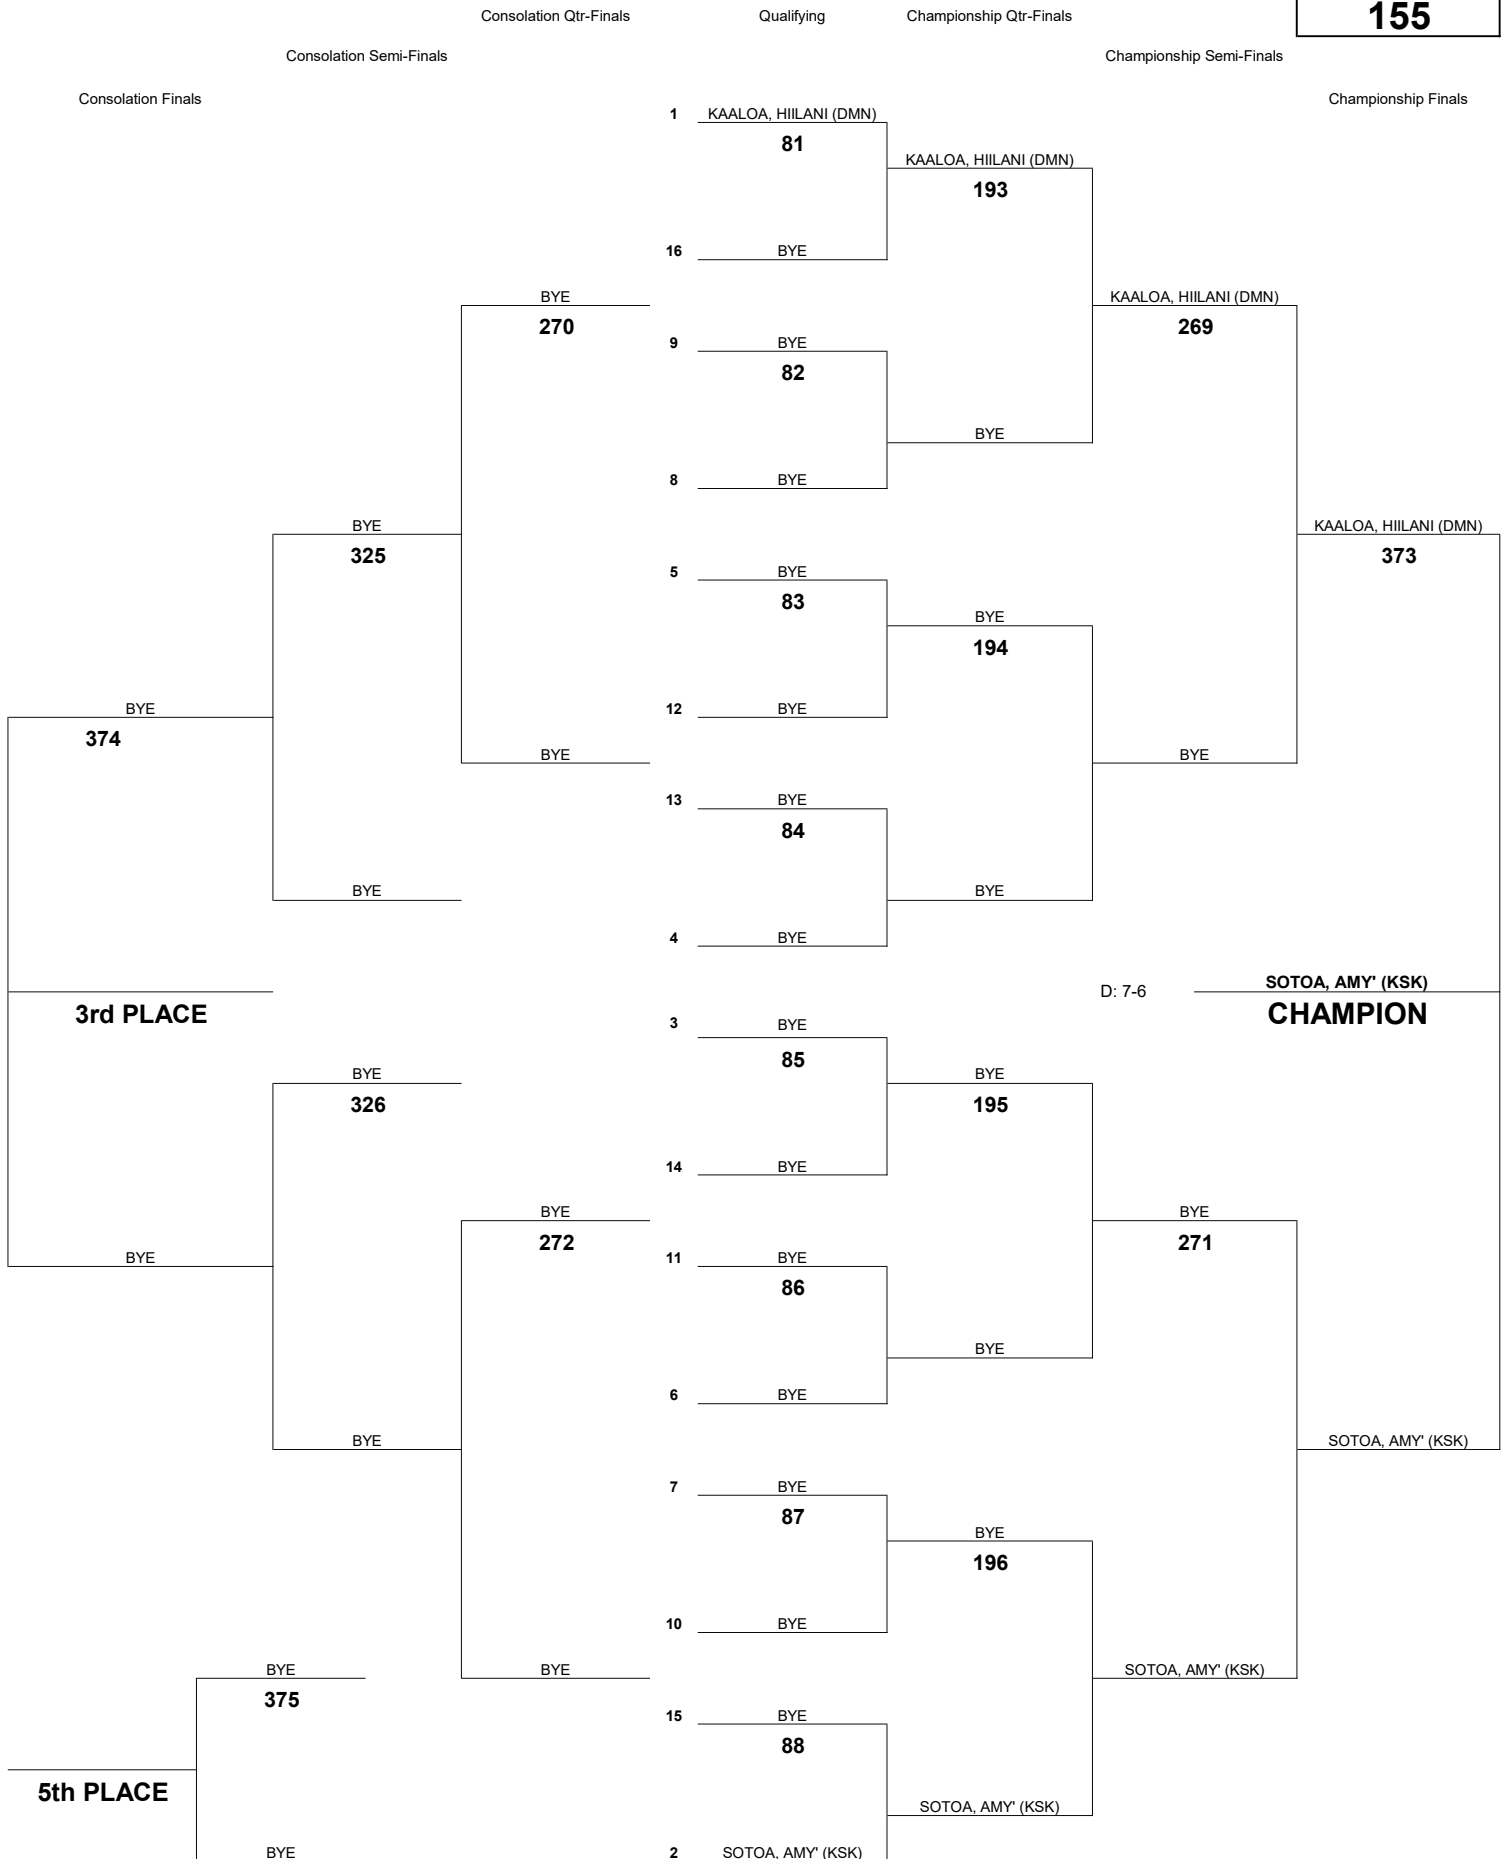

INTERSCHOLASTIC LEAGUE OF HONOLULU 2018 GIRLS VARSITY CHAMPIONSHIP TOURNAMENT

WEIGHT CLASS

155