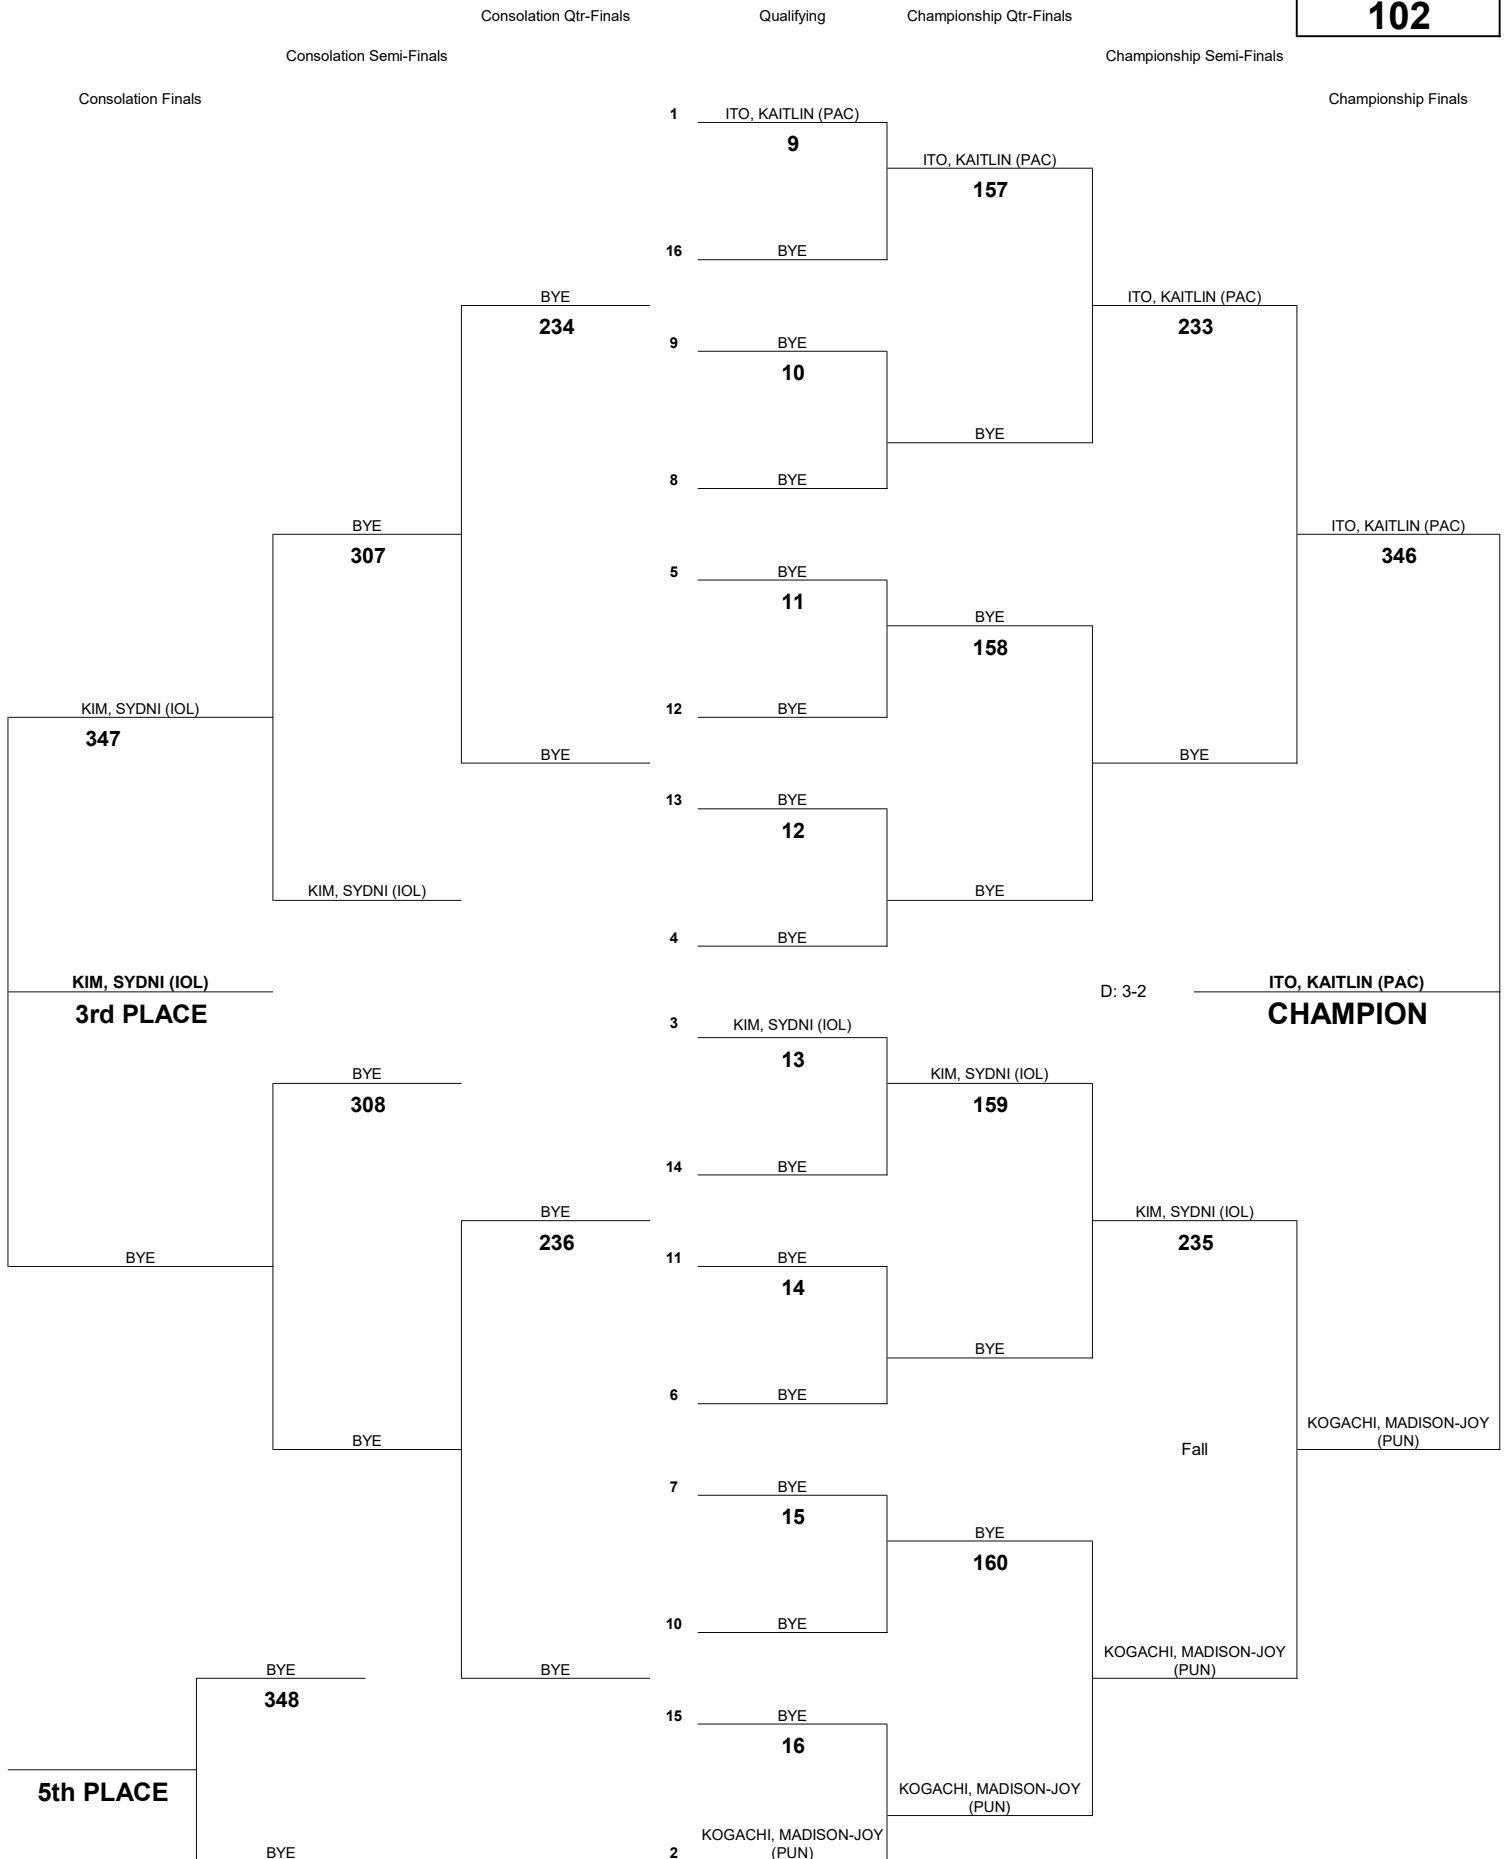

INTERSCHOLASTIC LEAGUE OF HONOLULU 2018 GIRLS VARSITY CHAMPIONSHIP TOURNAMENT

WEIGHT CLASS
102