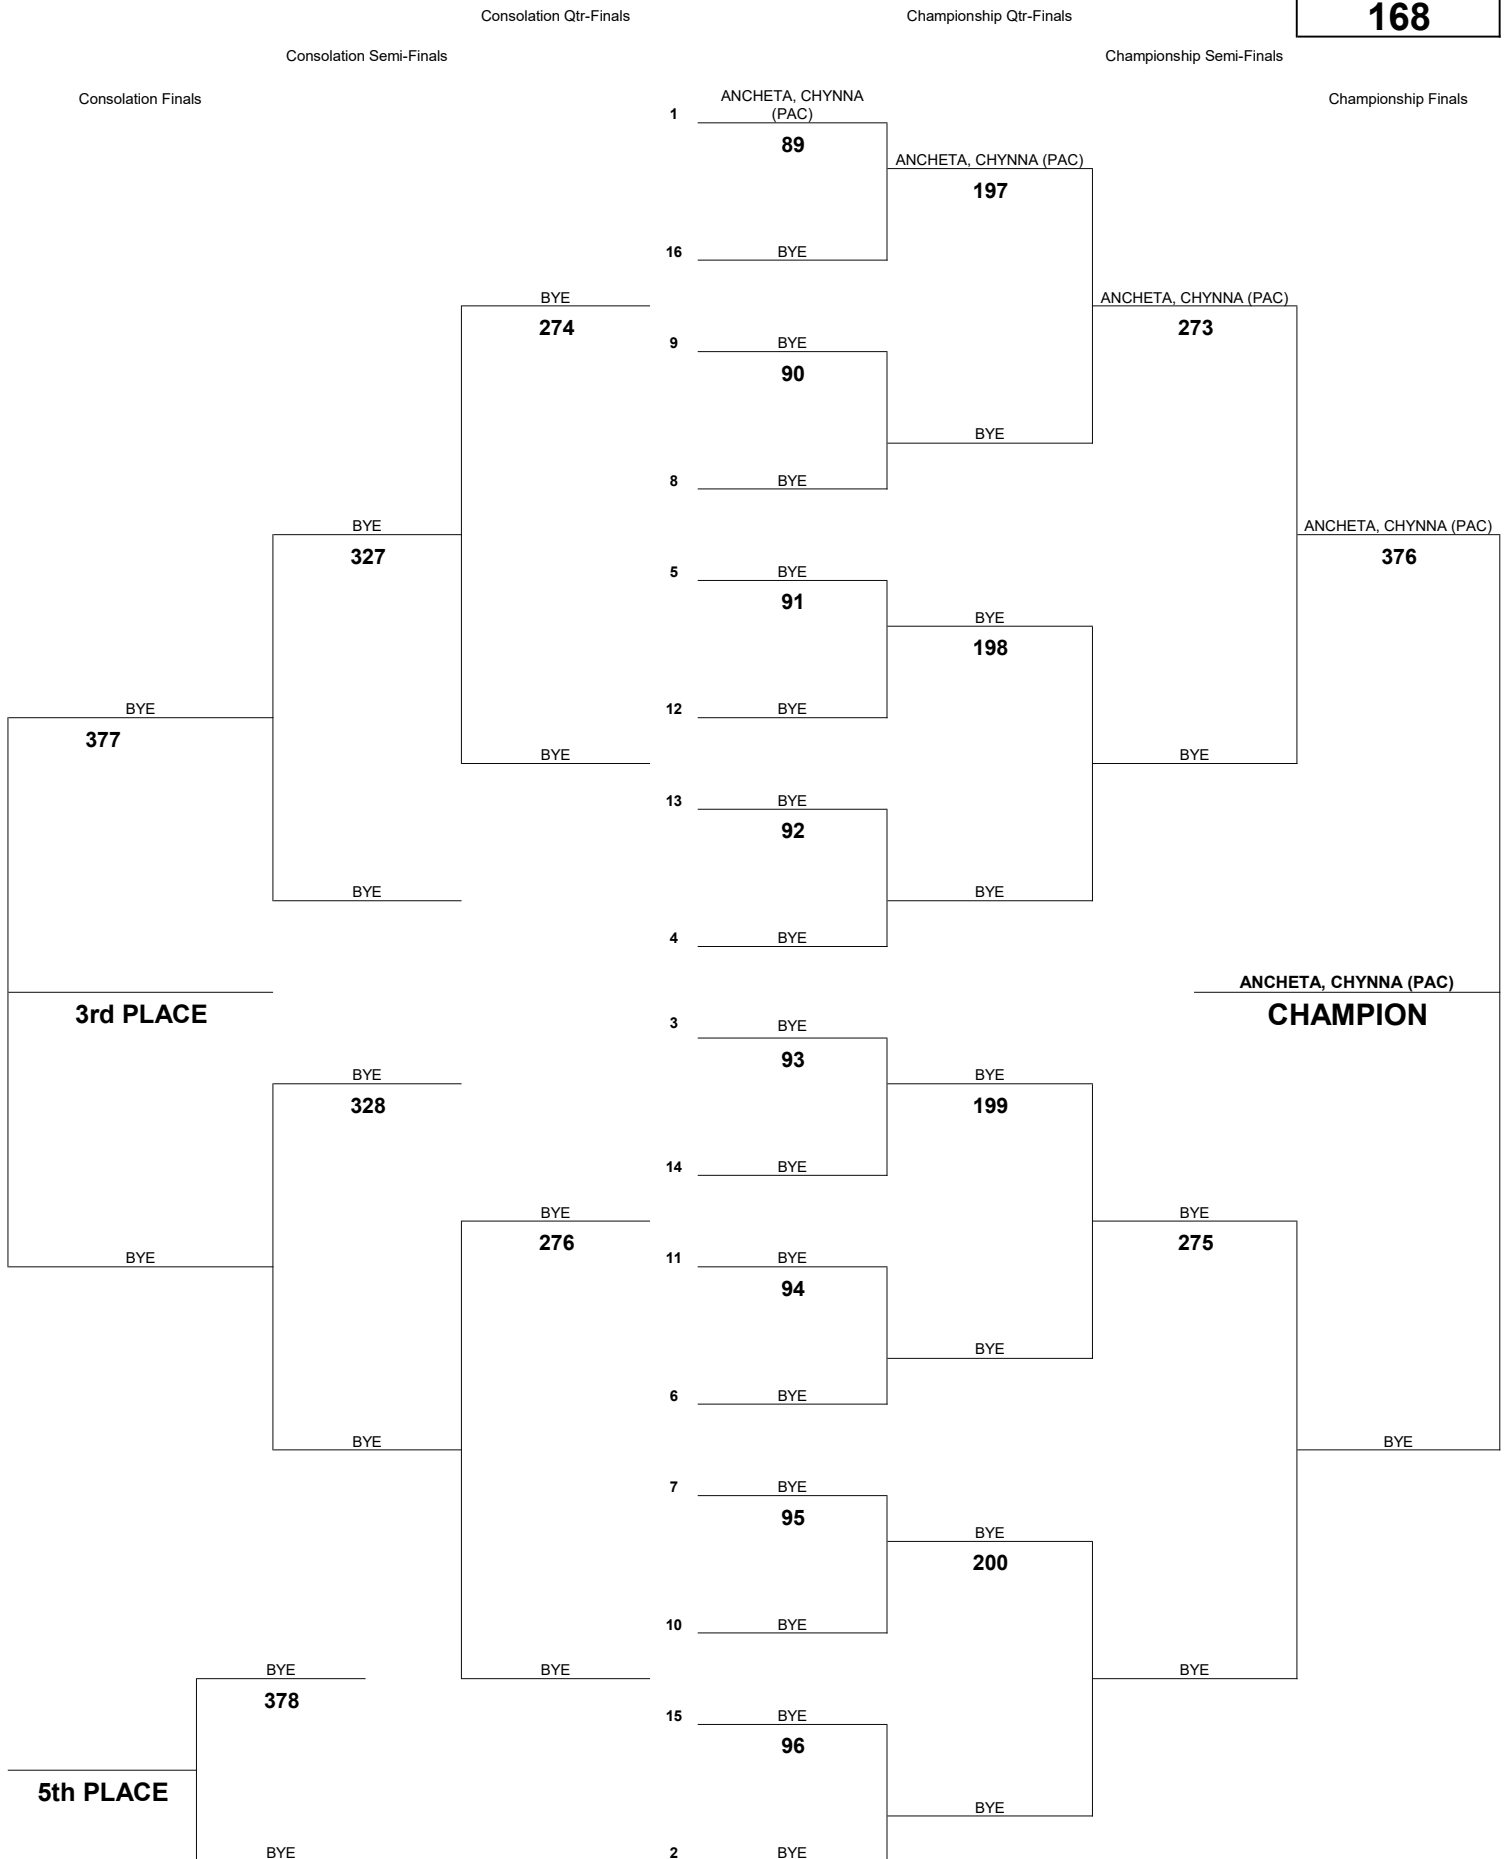

INTERSCHOLASTIC LEAGUE OF HONOLULU 2018 GIRLS VARSITY CHAMPIONSHIP TOURNAMENT

WEIGHT CLASS
168