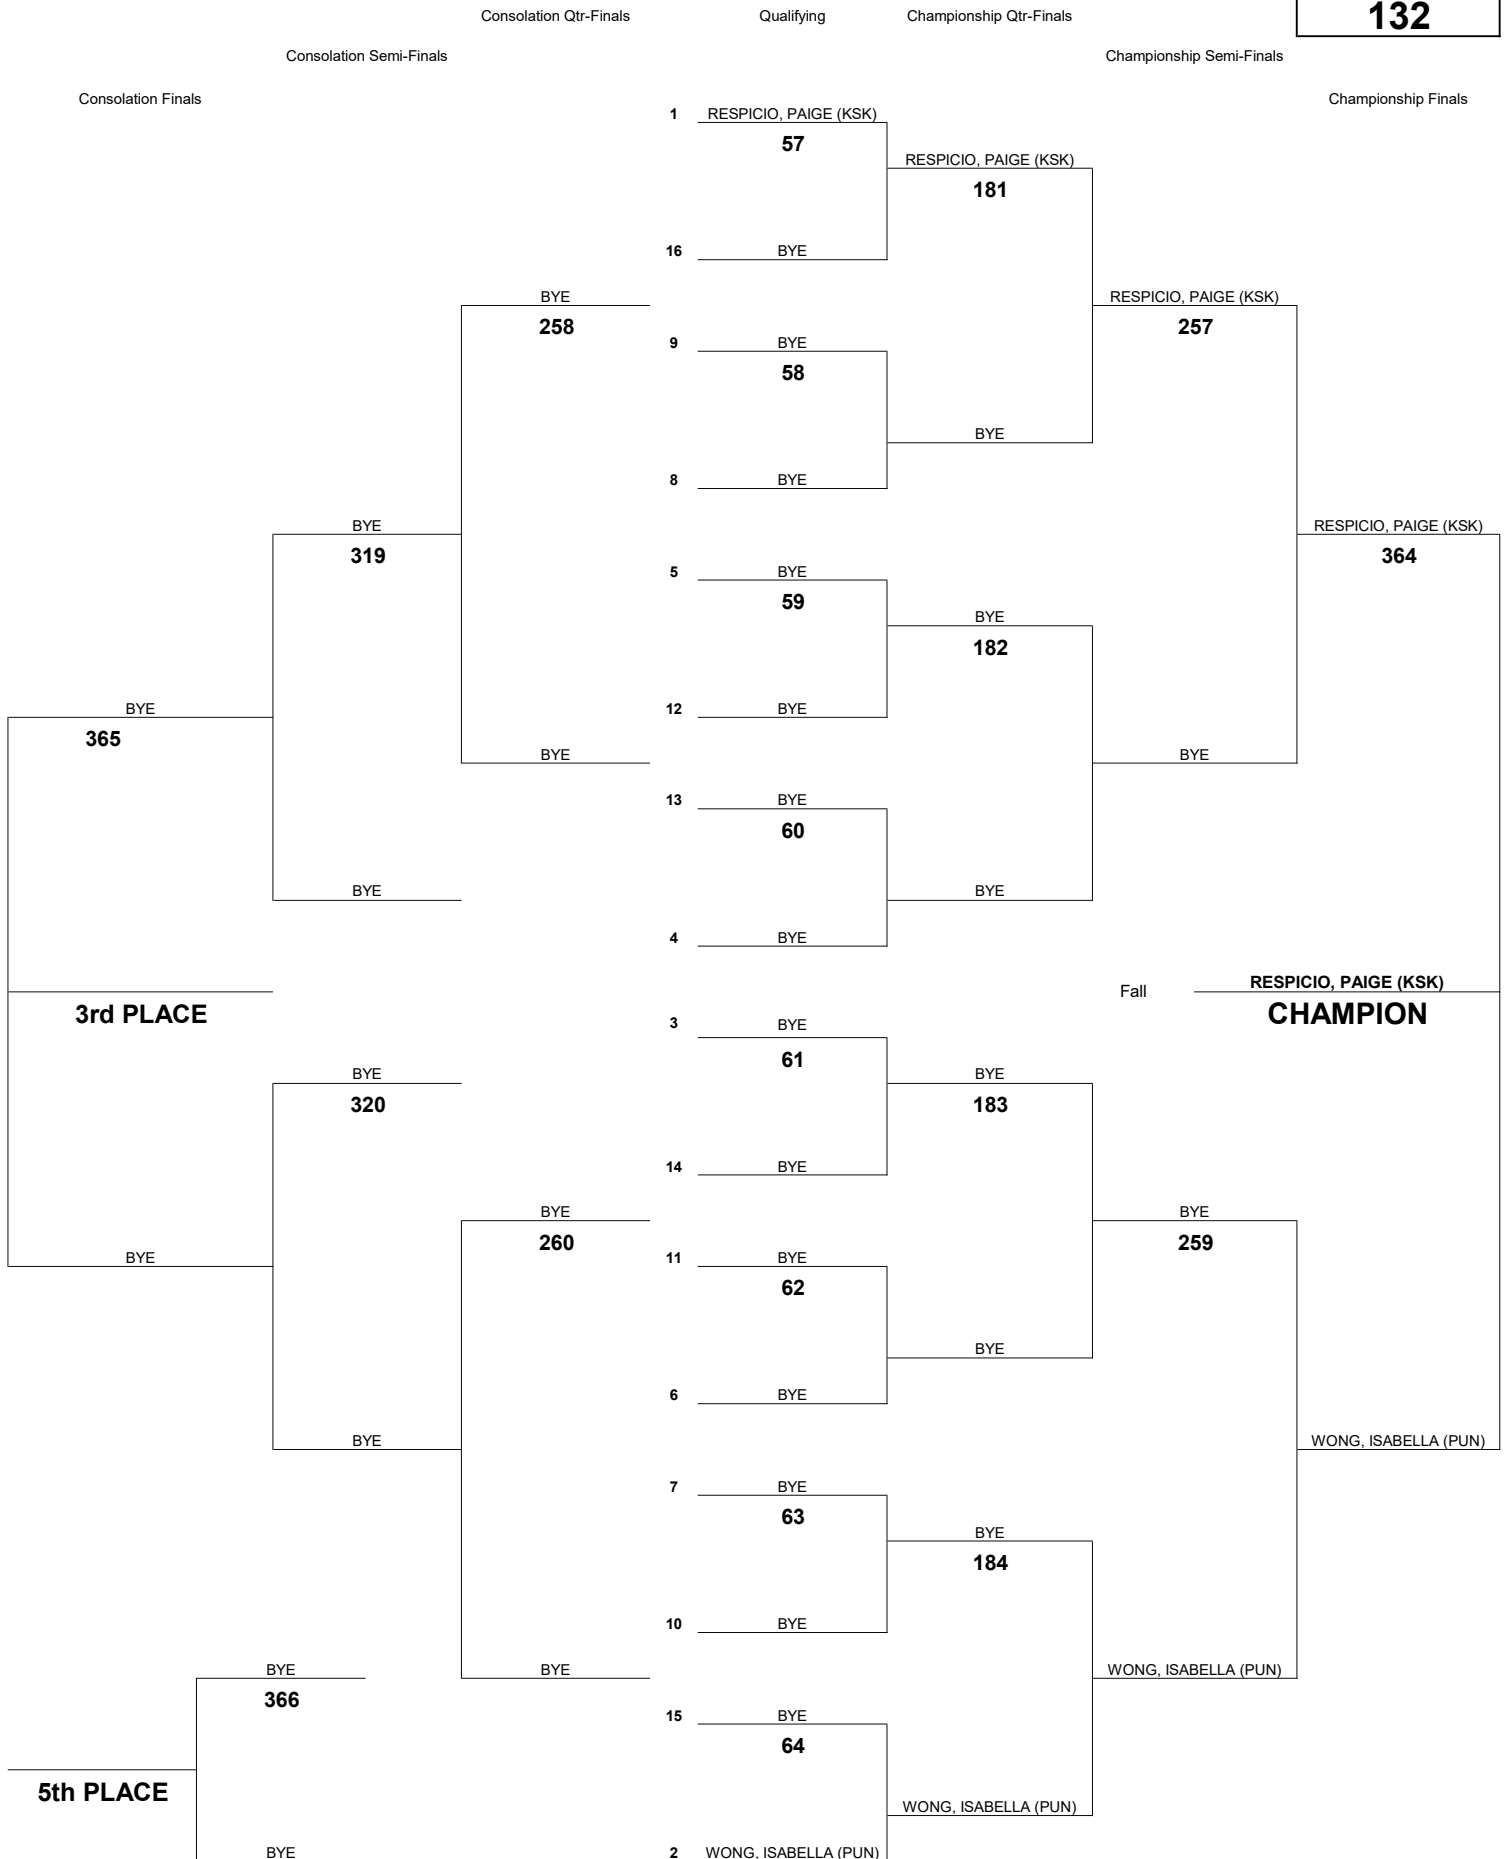

INTERSCHOLASTIC LEAGUE OF HONOLULU 2018 GIRLS VARSITY CHAMPIONSHIP TOURNAMENT

WEIGHT CLASS
132