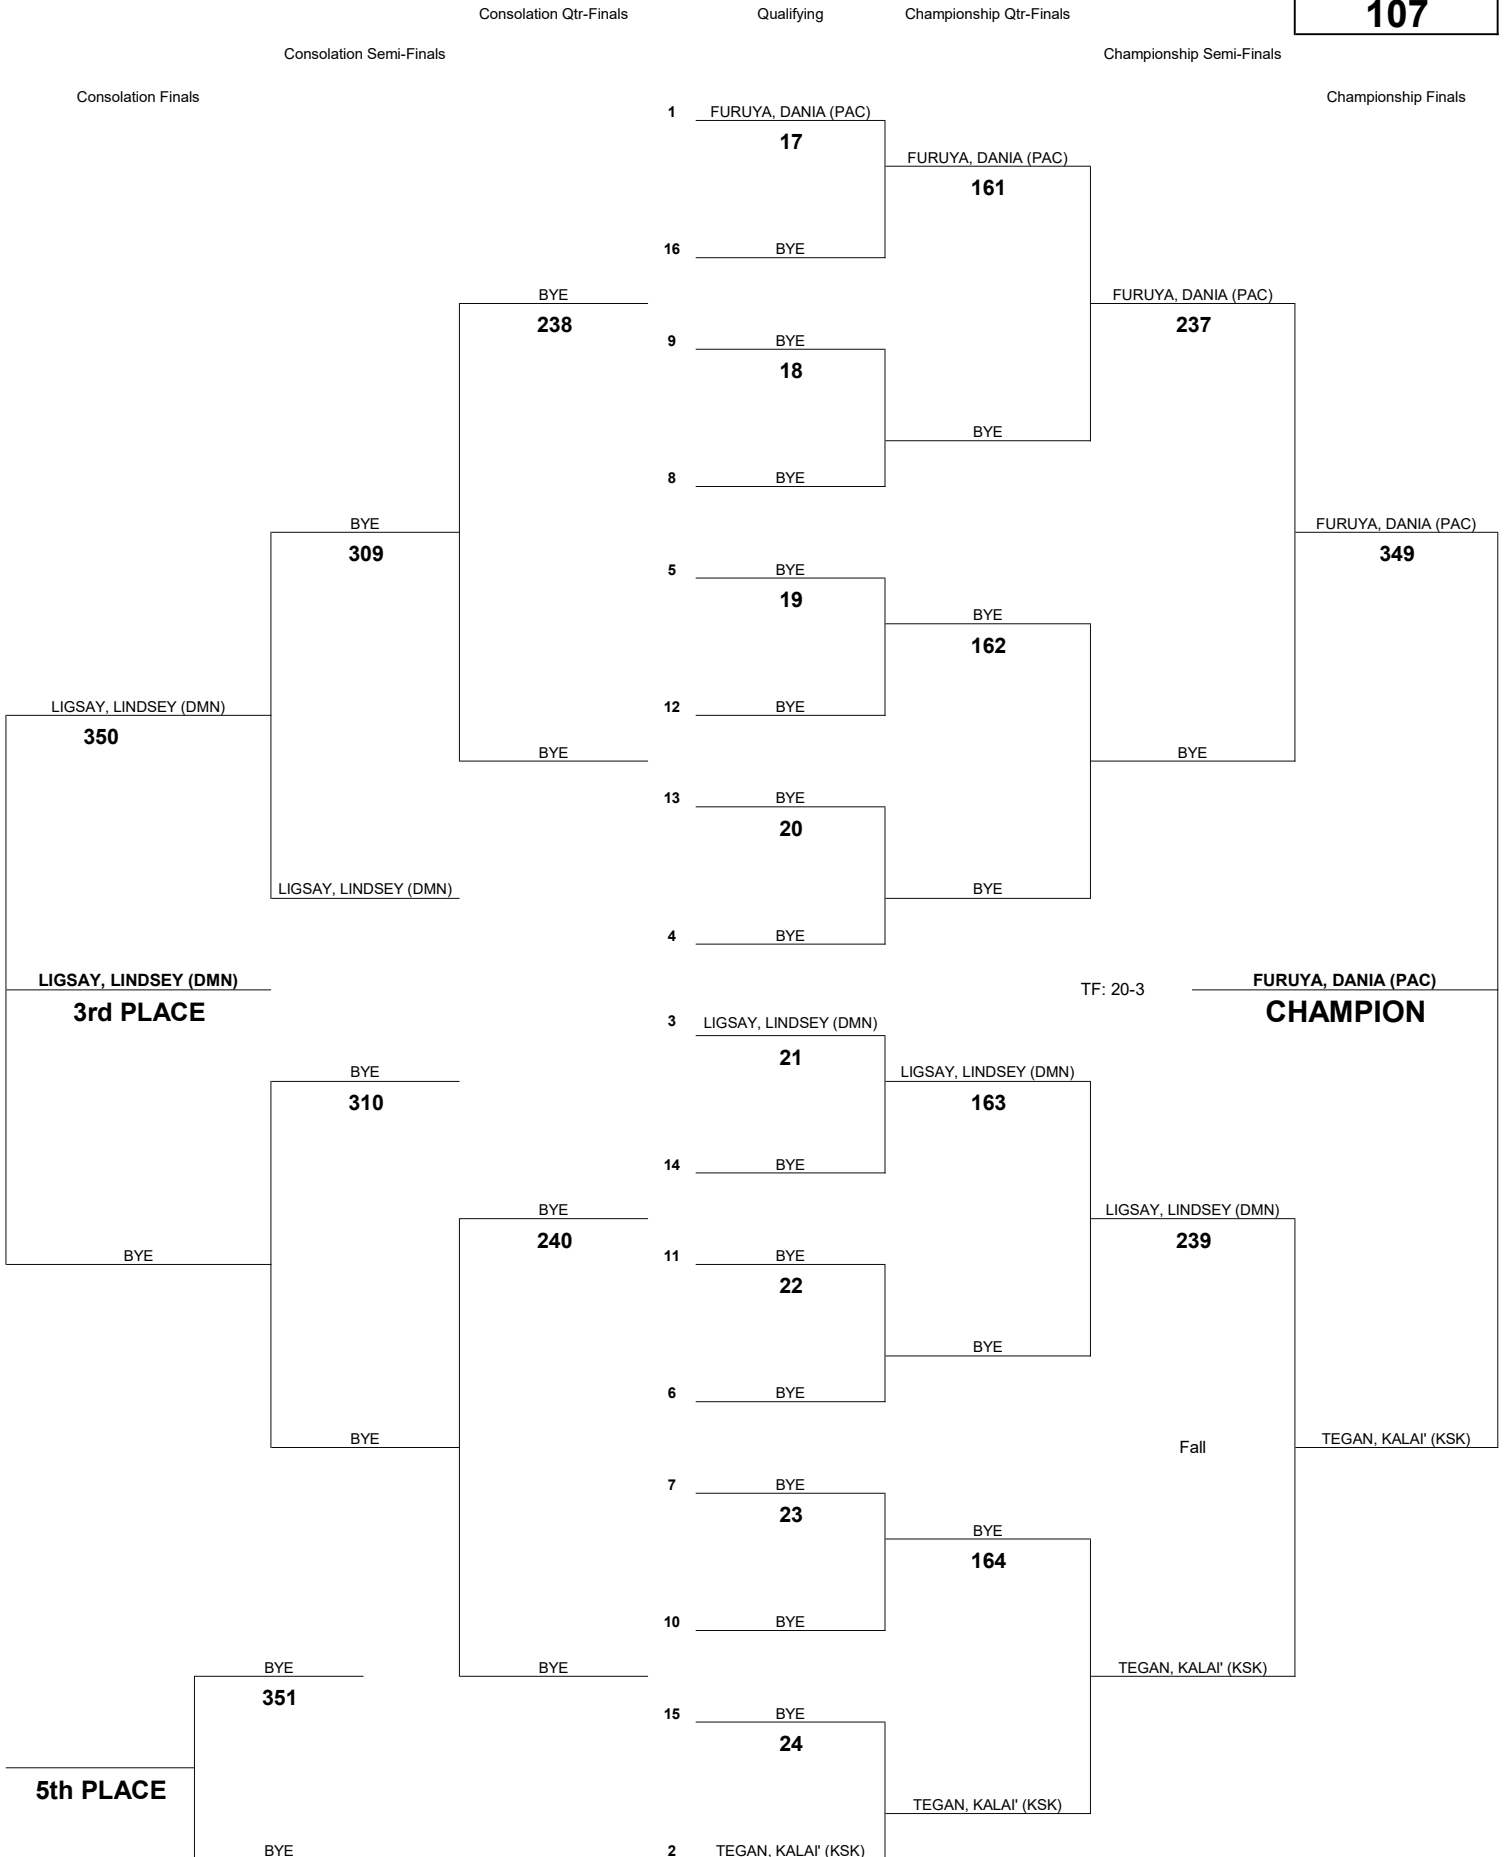

INTERSCHOLASTIC LEAGUE OF HONOLULU 2018 GIRLS VARSITY CHAMPIONSHIP TOURNAMENT

WEIGHT CLASS

107