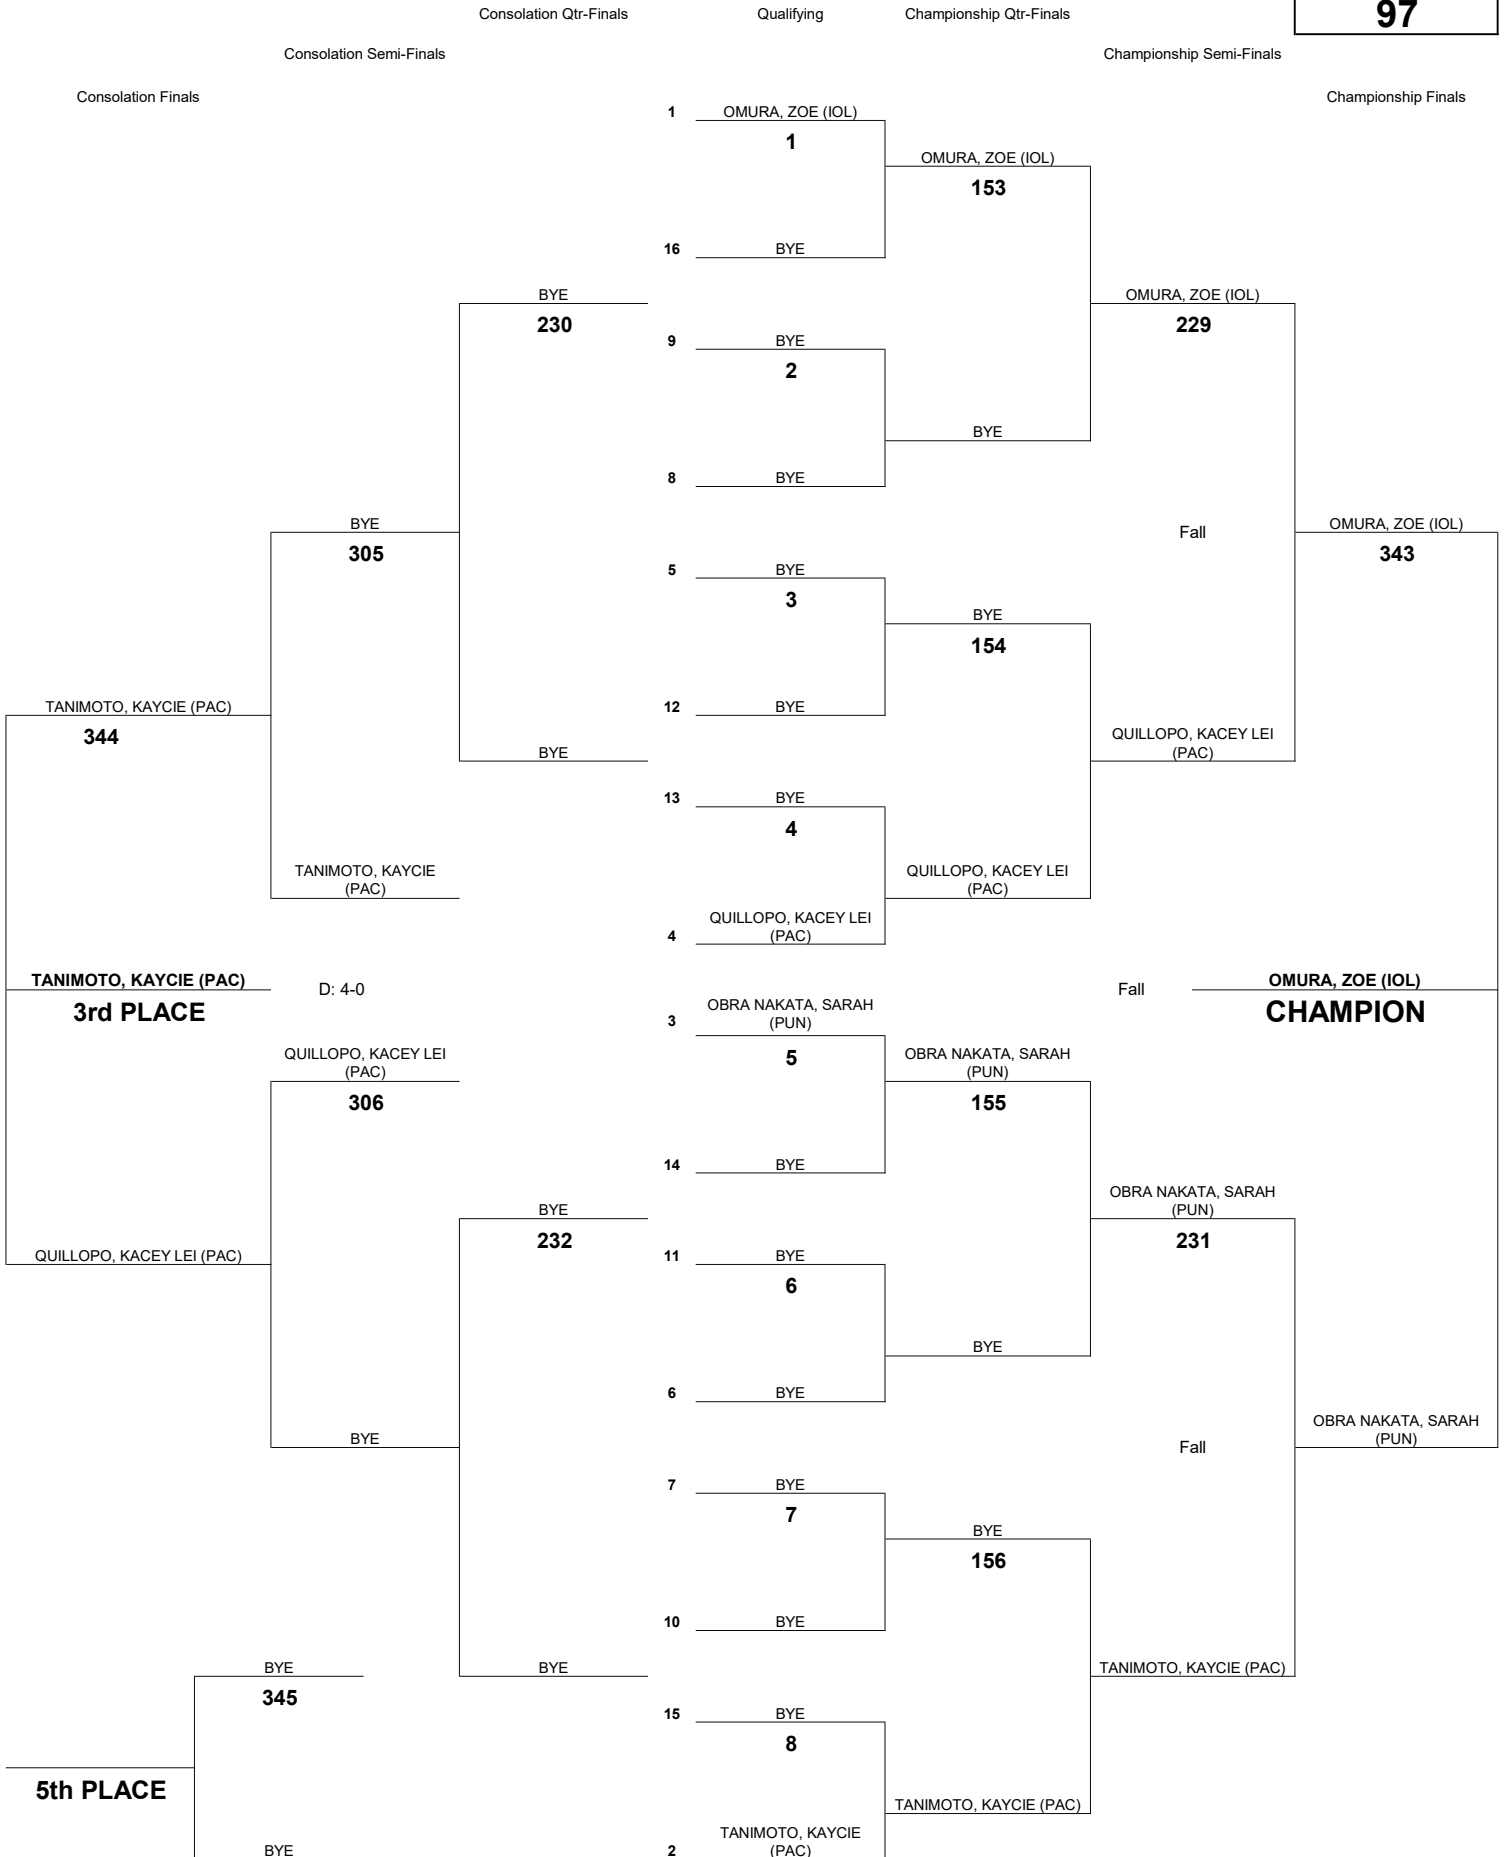

# INTERSCHOLASTIC LEAGUE OF HONOLULU 2018 GIRLS VARSITY CHAMPIONSHIP TOURNAMENT

**WEIGHT CLASS**

**97**