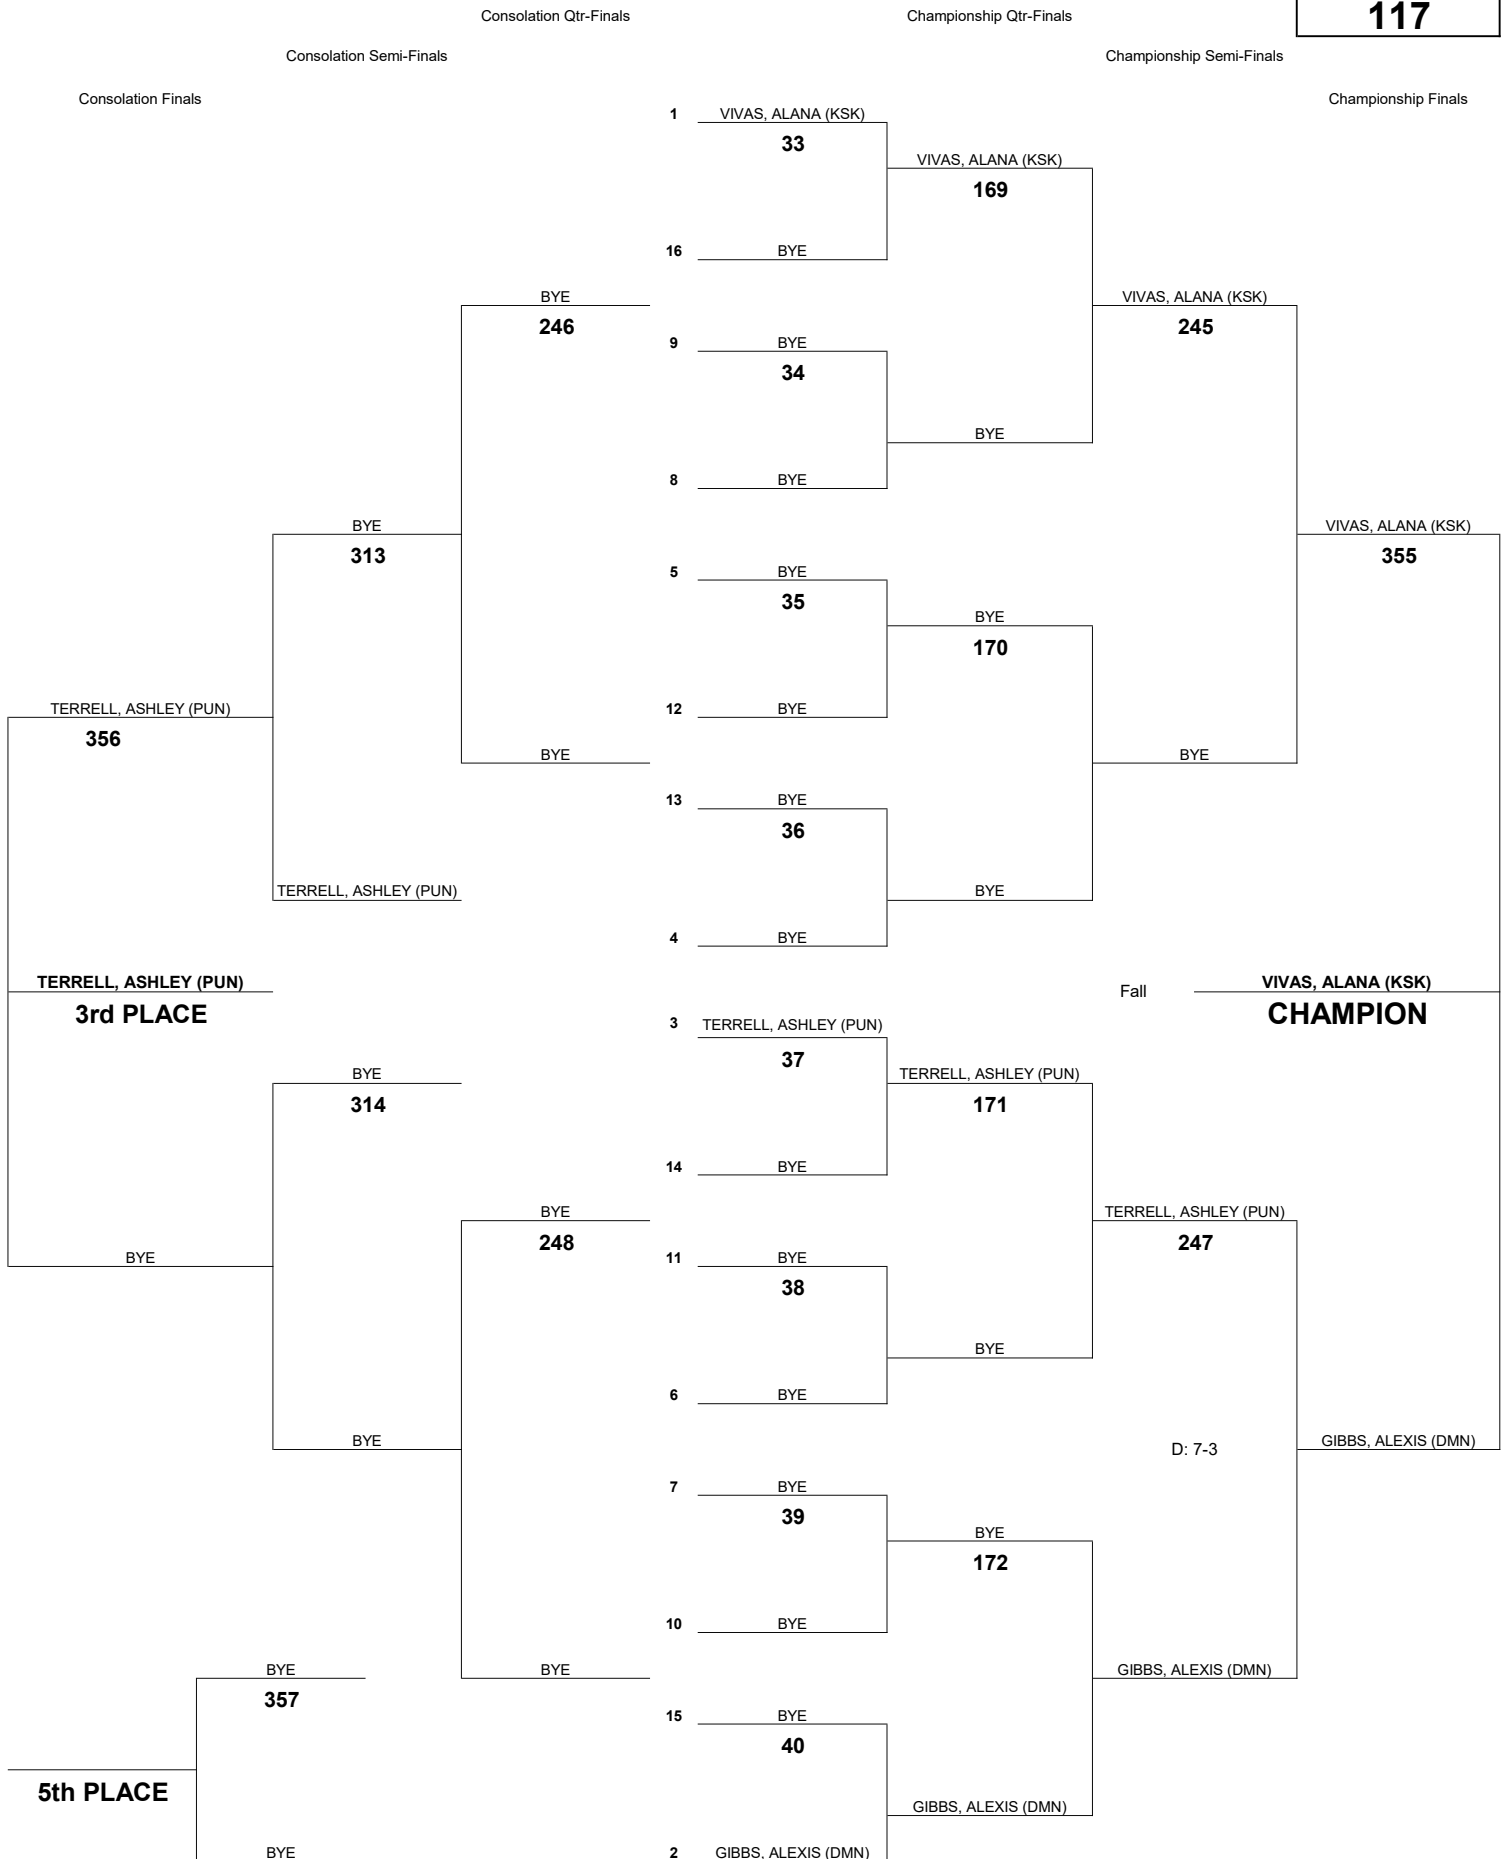

INTERSCHOLASTIC LEAGUE OF HONOLULU 2018 GIRLS VARSITY CHAMPIONSHIP TOURNAMENT

WEIGHT CLASS

117