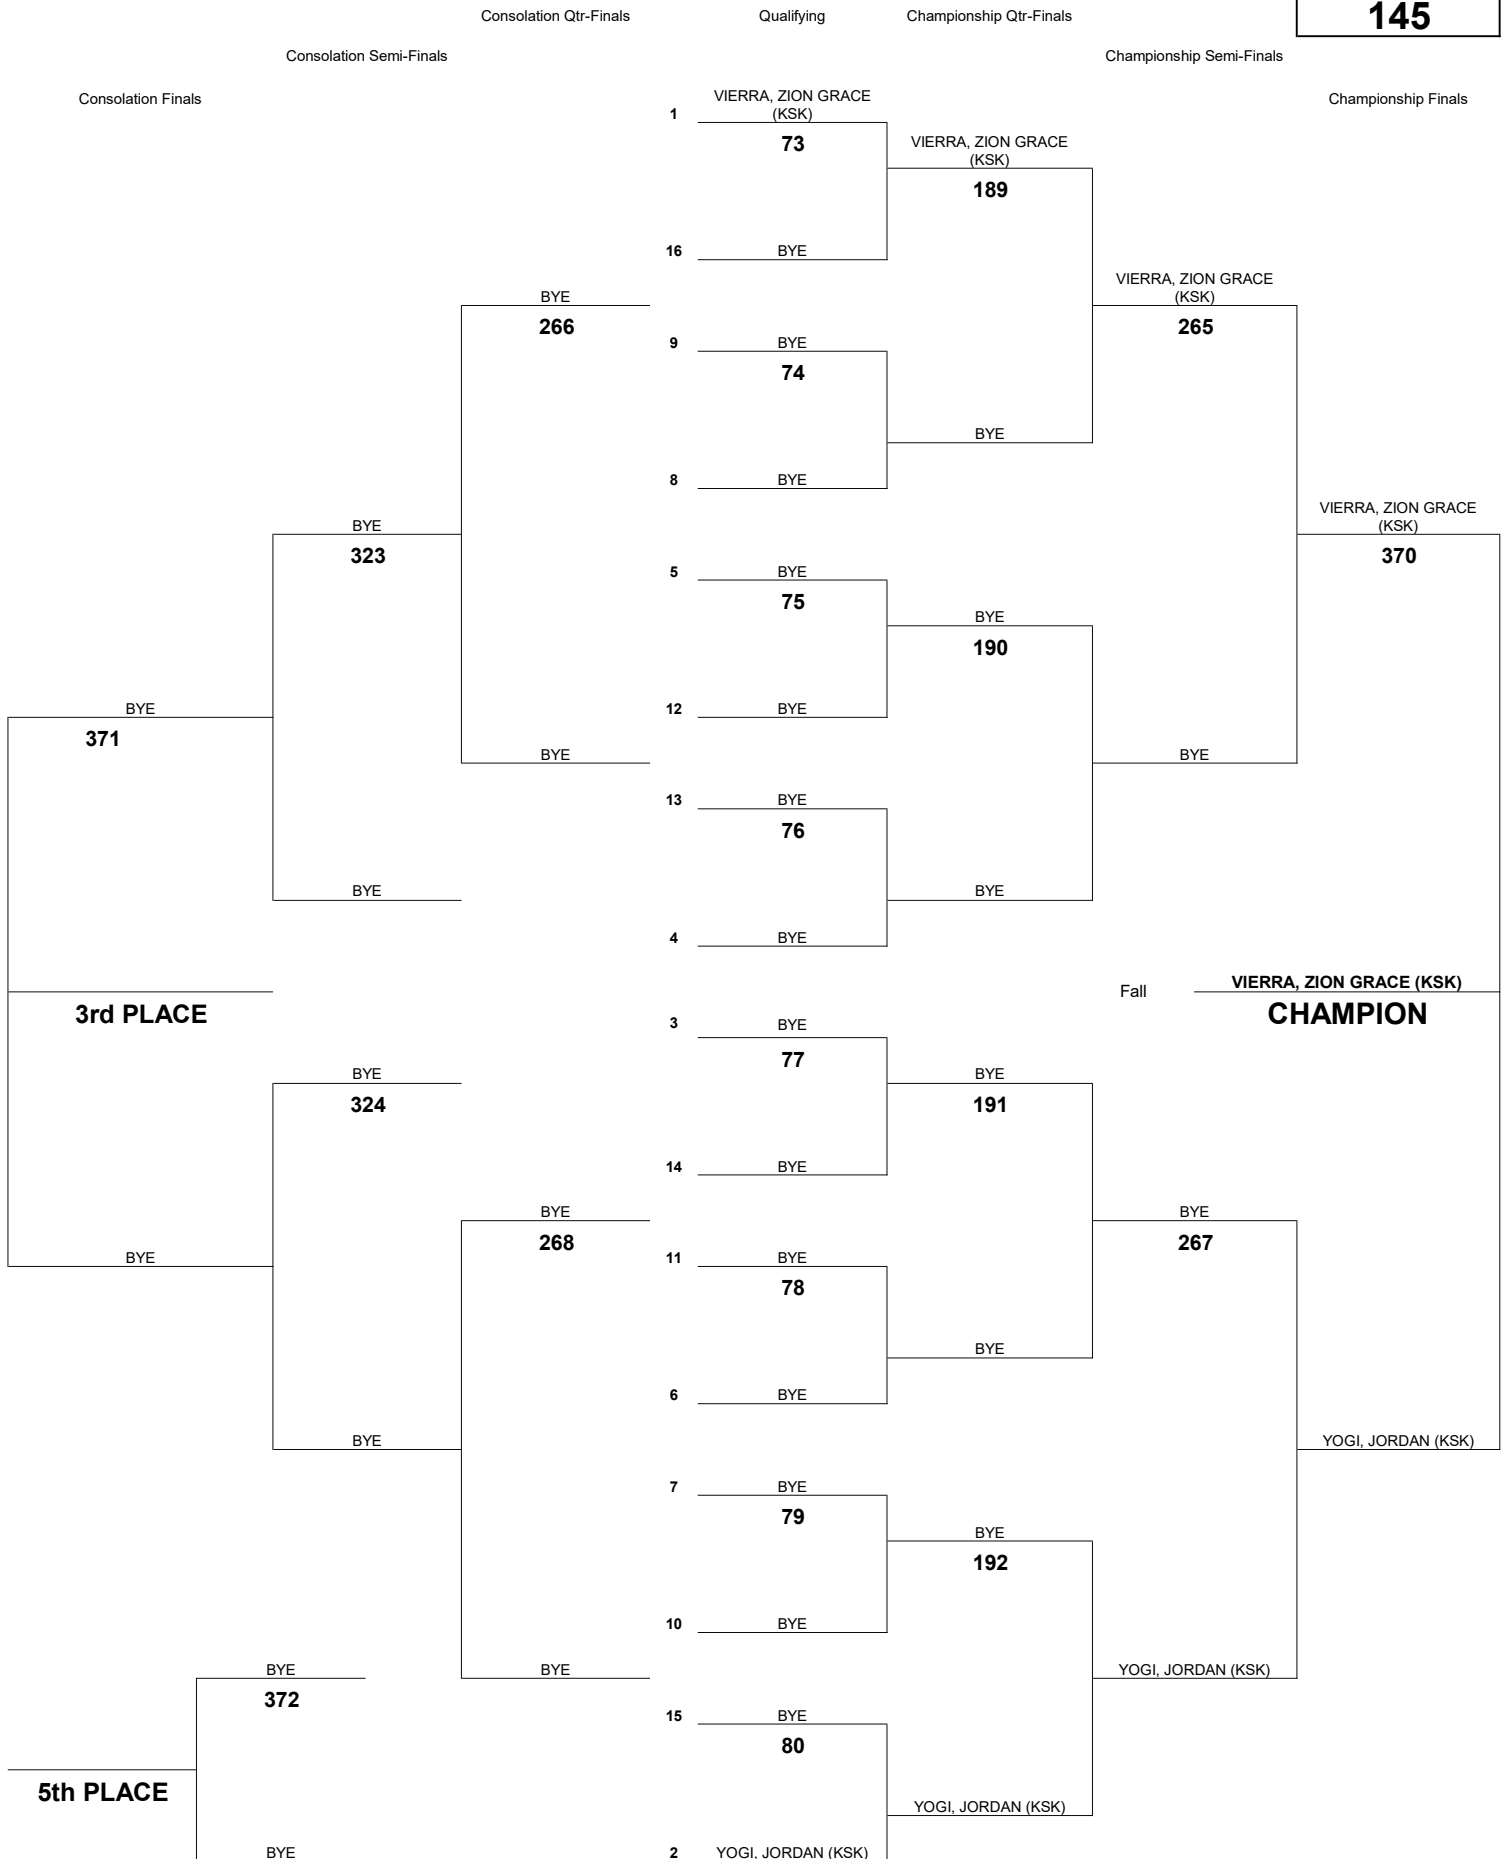

INTERSCHOLASTIC LEAGUE OF HONOLULU 2018 GIRLS VARSITY CHAMPIONSHIP TOURNAMENT

WEIGHT CLASS
145