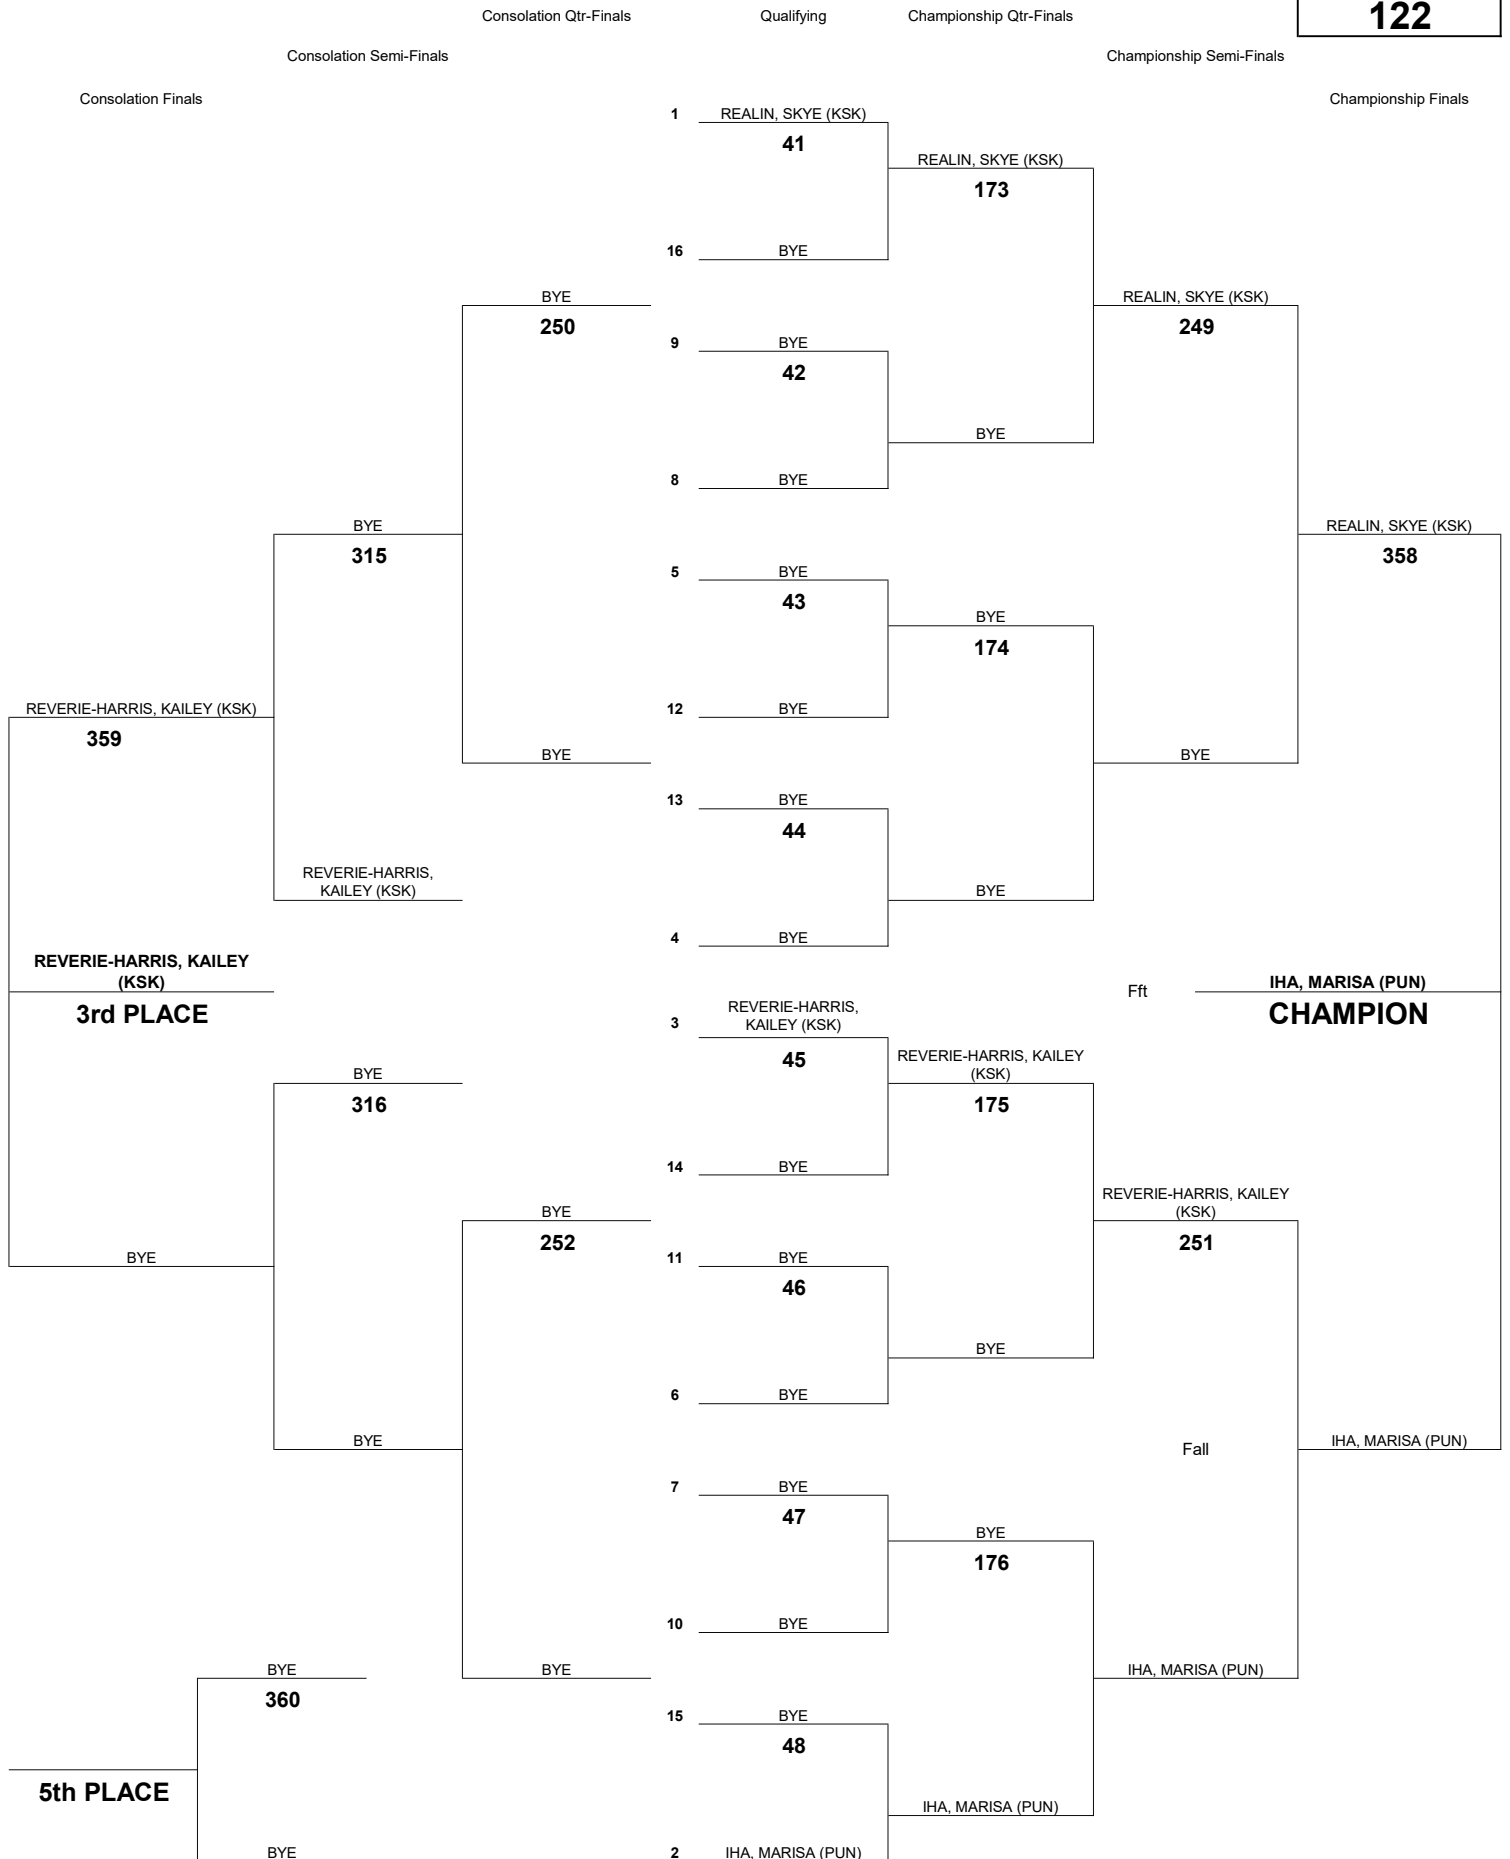

INTERSCHOLASTIC LEAGUE OF HONOLULU 2018 GIRLS VARSITY CHAMPIONSHIP TOURNAMENT

WEIGHT CLASS

122