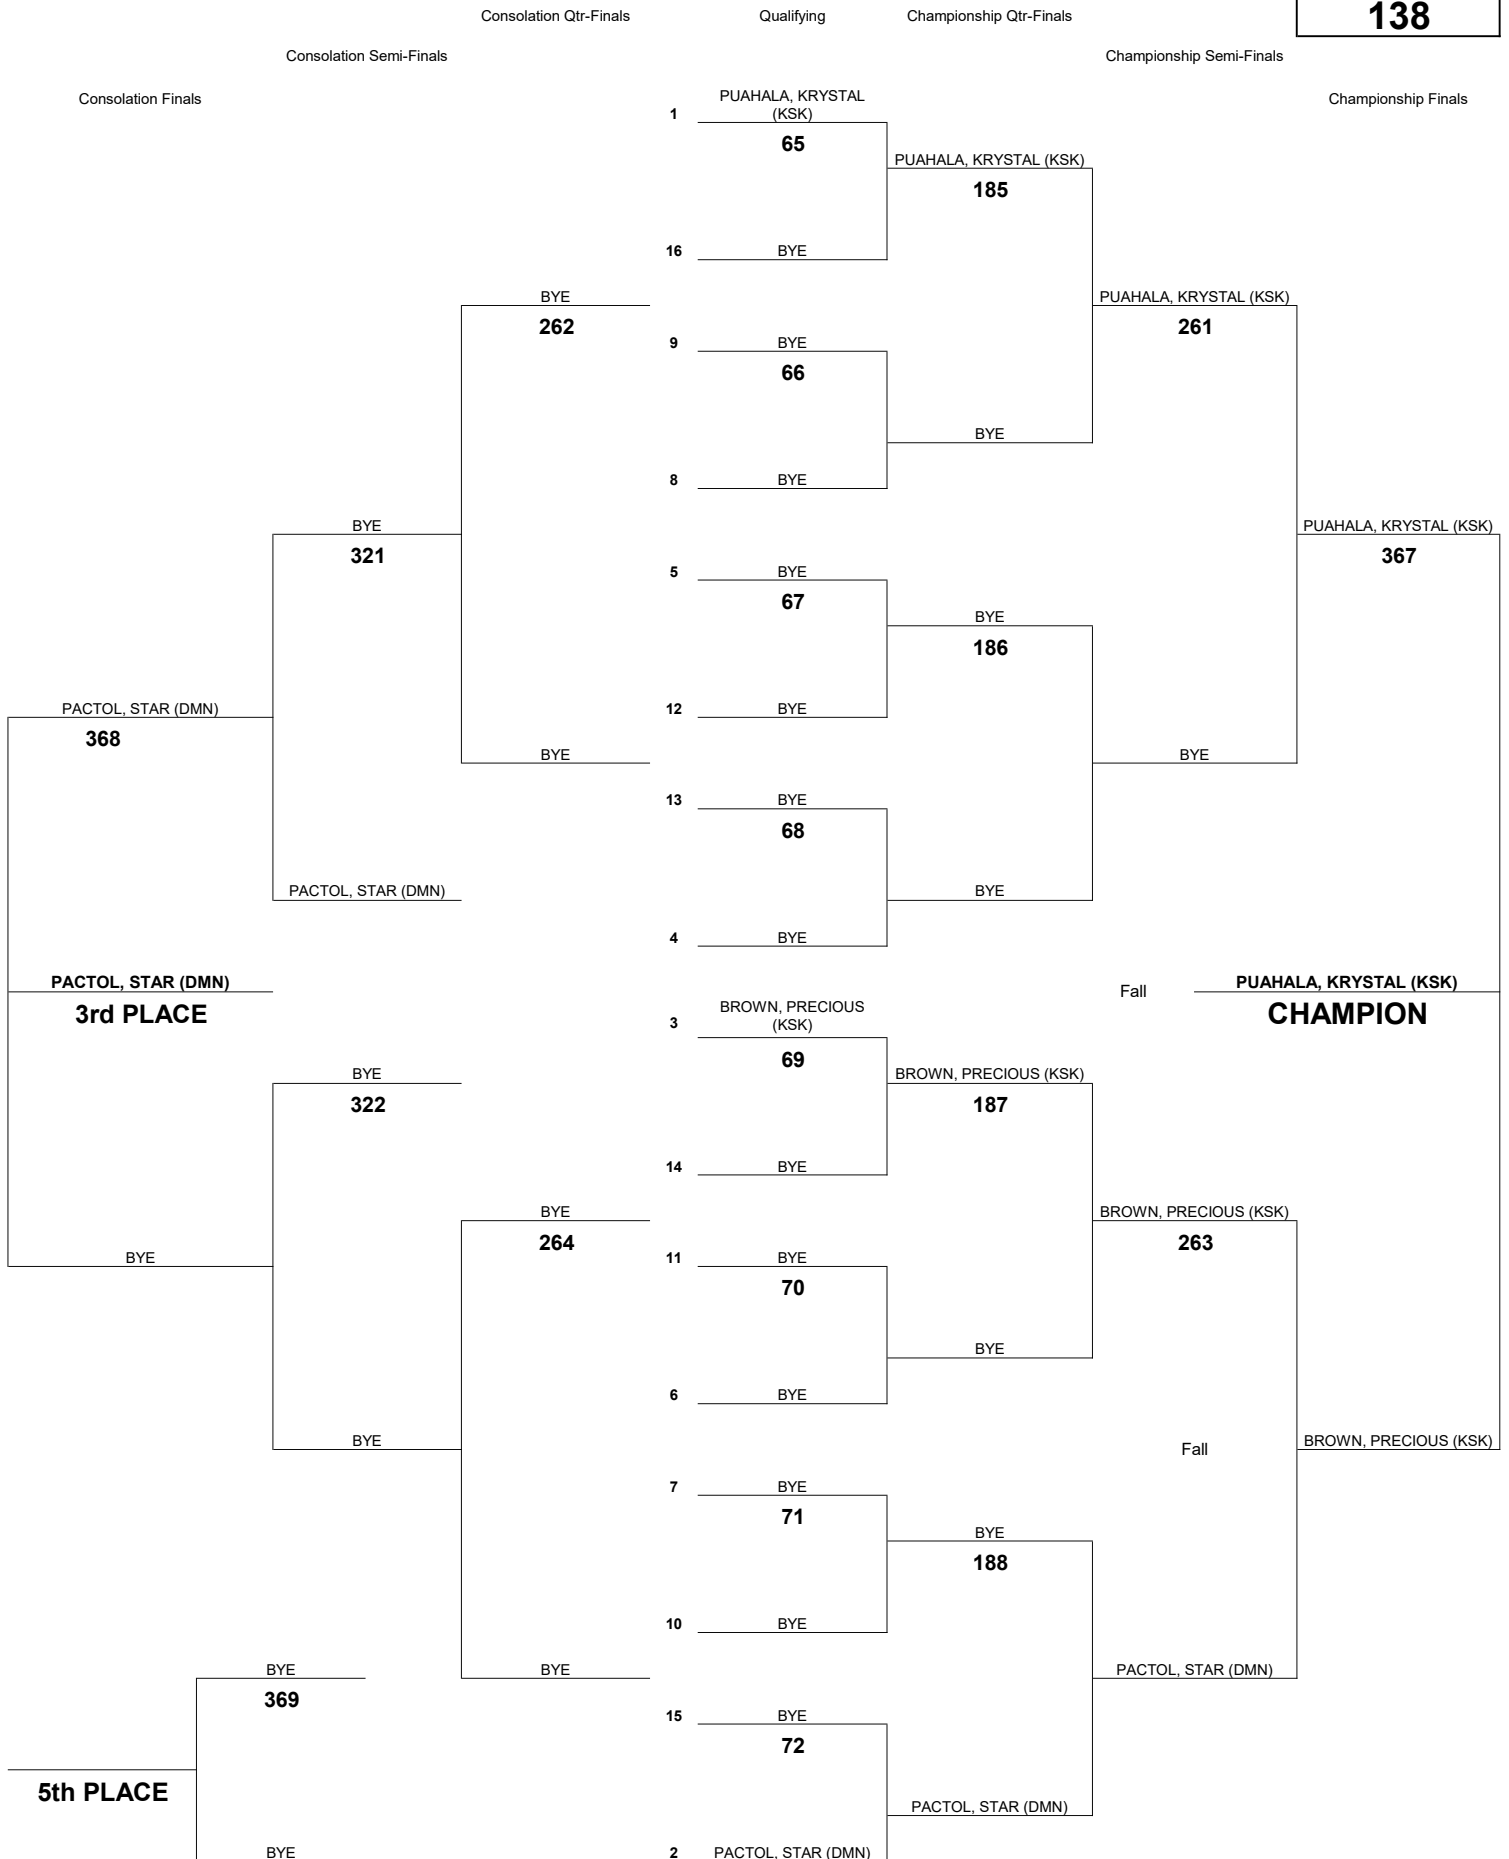

INTERSCHOLASTIC LEAGUE OF HONOLULU 2018 GIRLS VARSITY CHAMPIONSHIP TOURNAMENT

WEIGHT CLASS
138