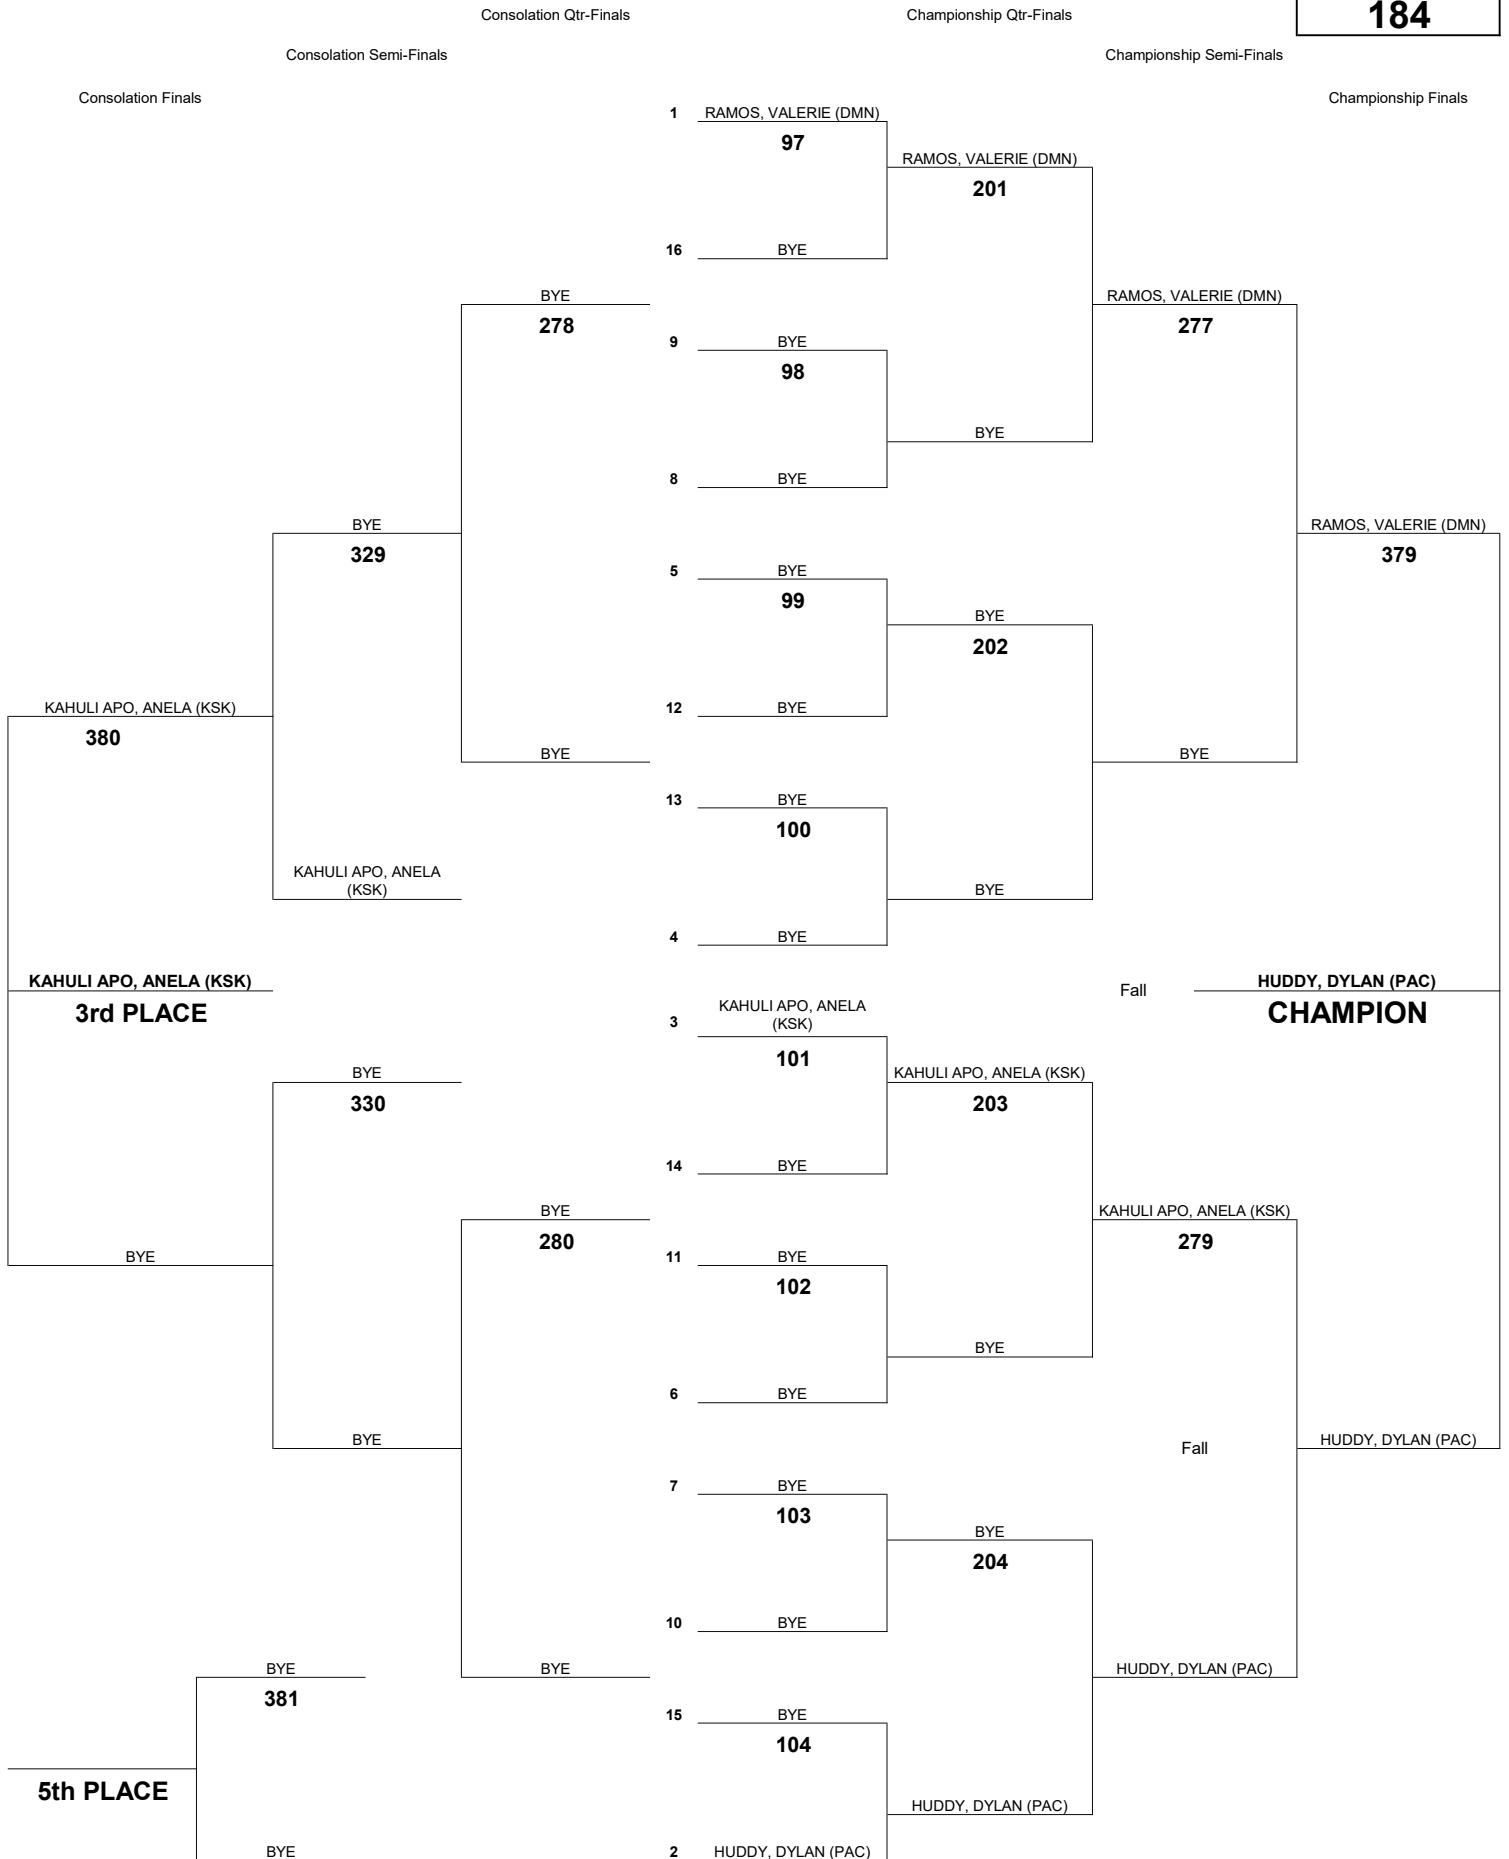

INTERSCHOLASTIC LEAGUE OF HONOLULU 2018 GIRLS VARSITY CHAMPIONSHIP TOURNAMENT

WEIGHT CLASS
184