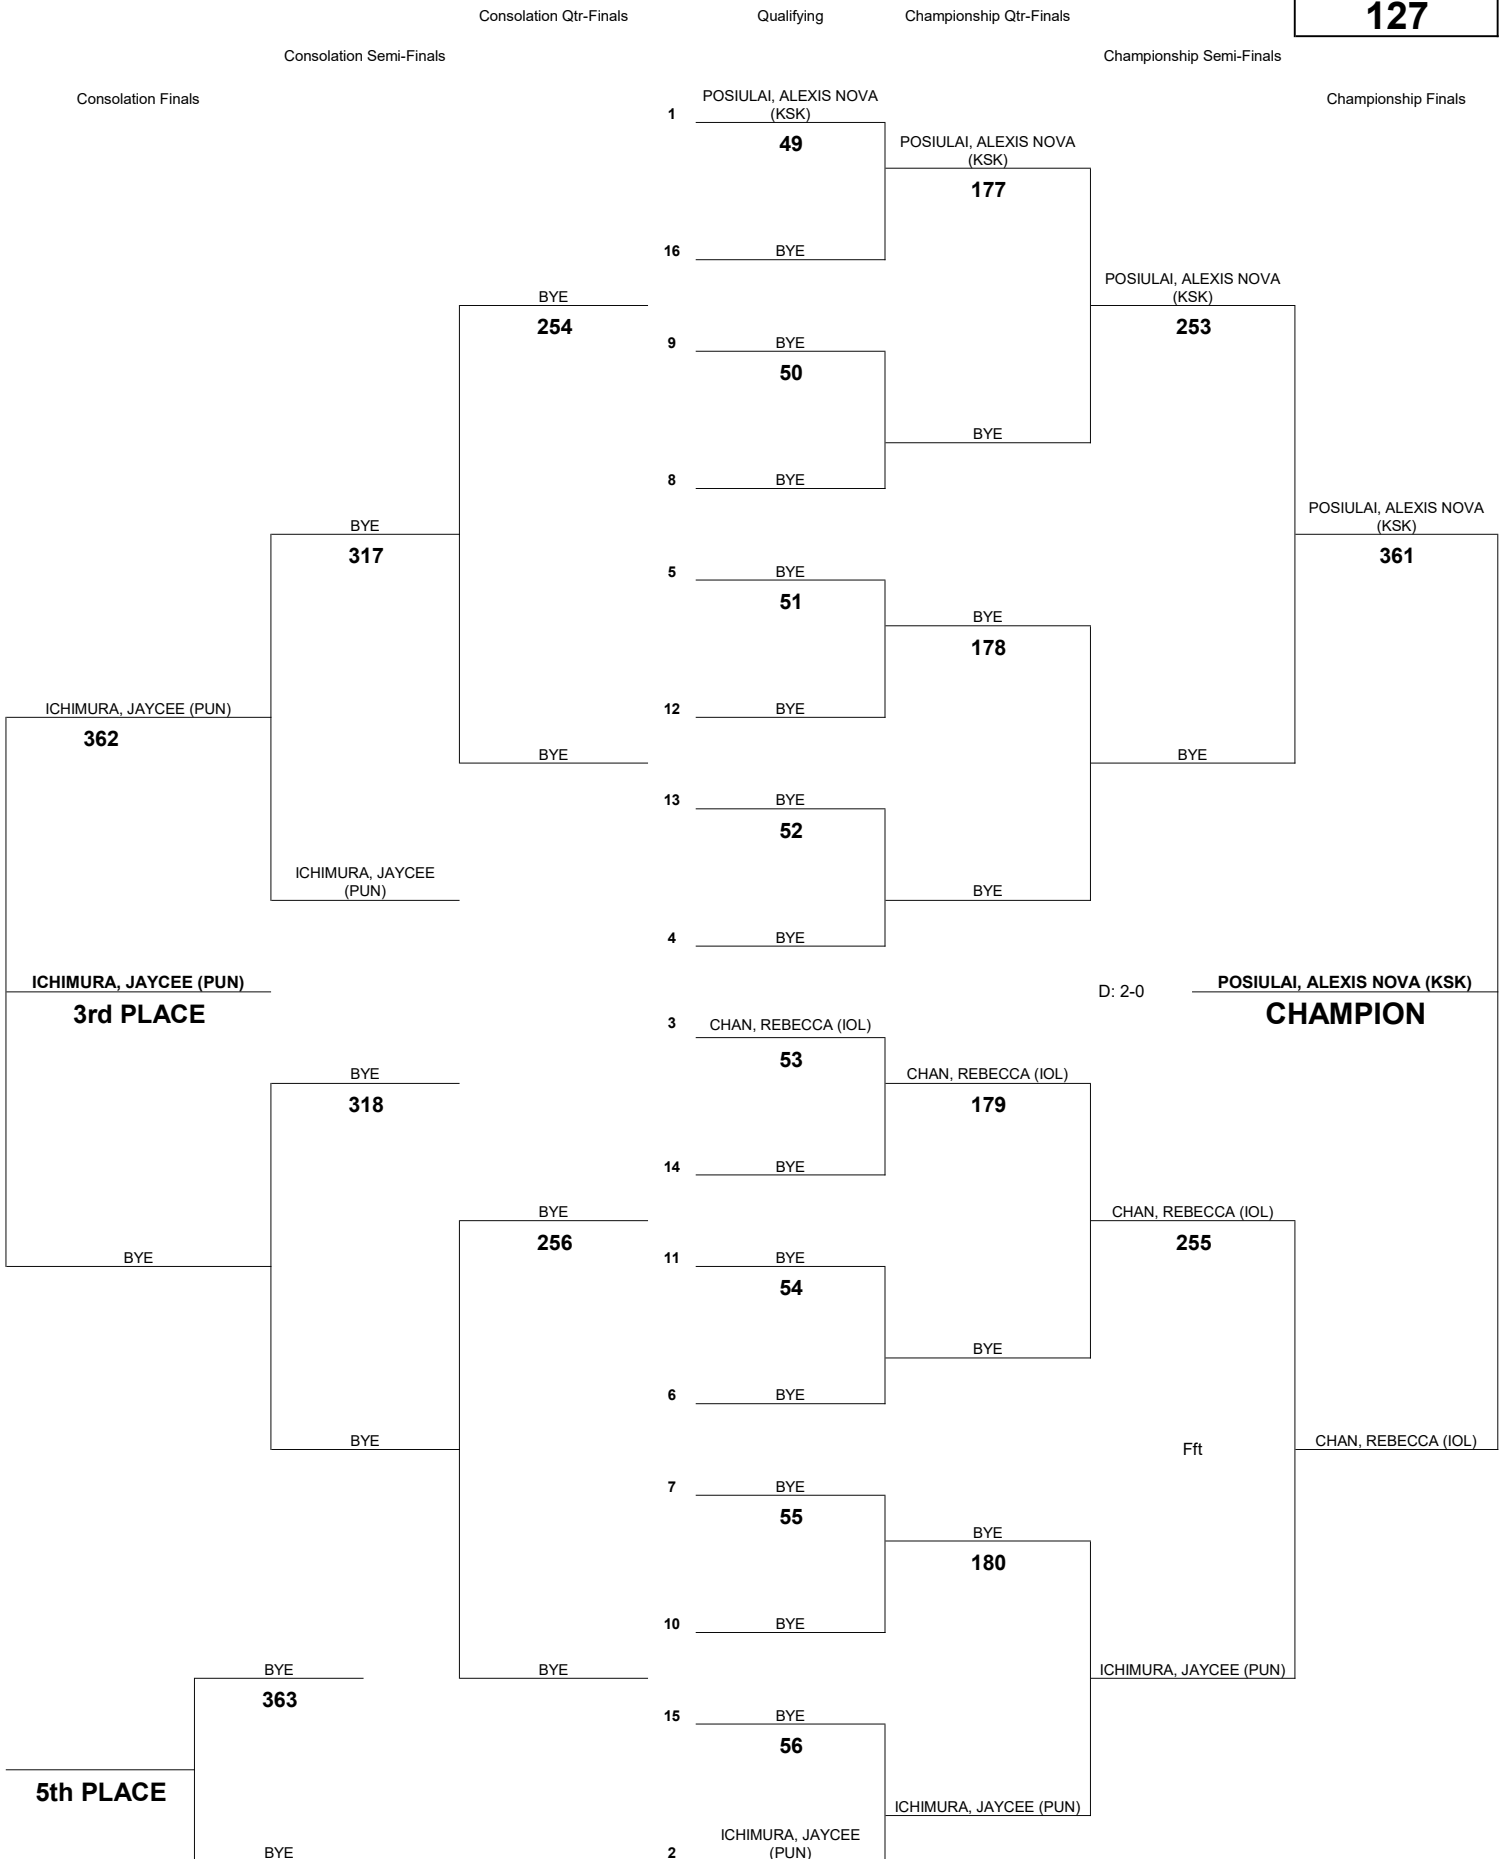

INTERSCHOLASTIC LEAGUE OF HONOLULU 2018 GIRLS VARSITY CHAMPIONSHIP TOURNAMENT

WEIGHT CLASS
127