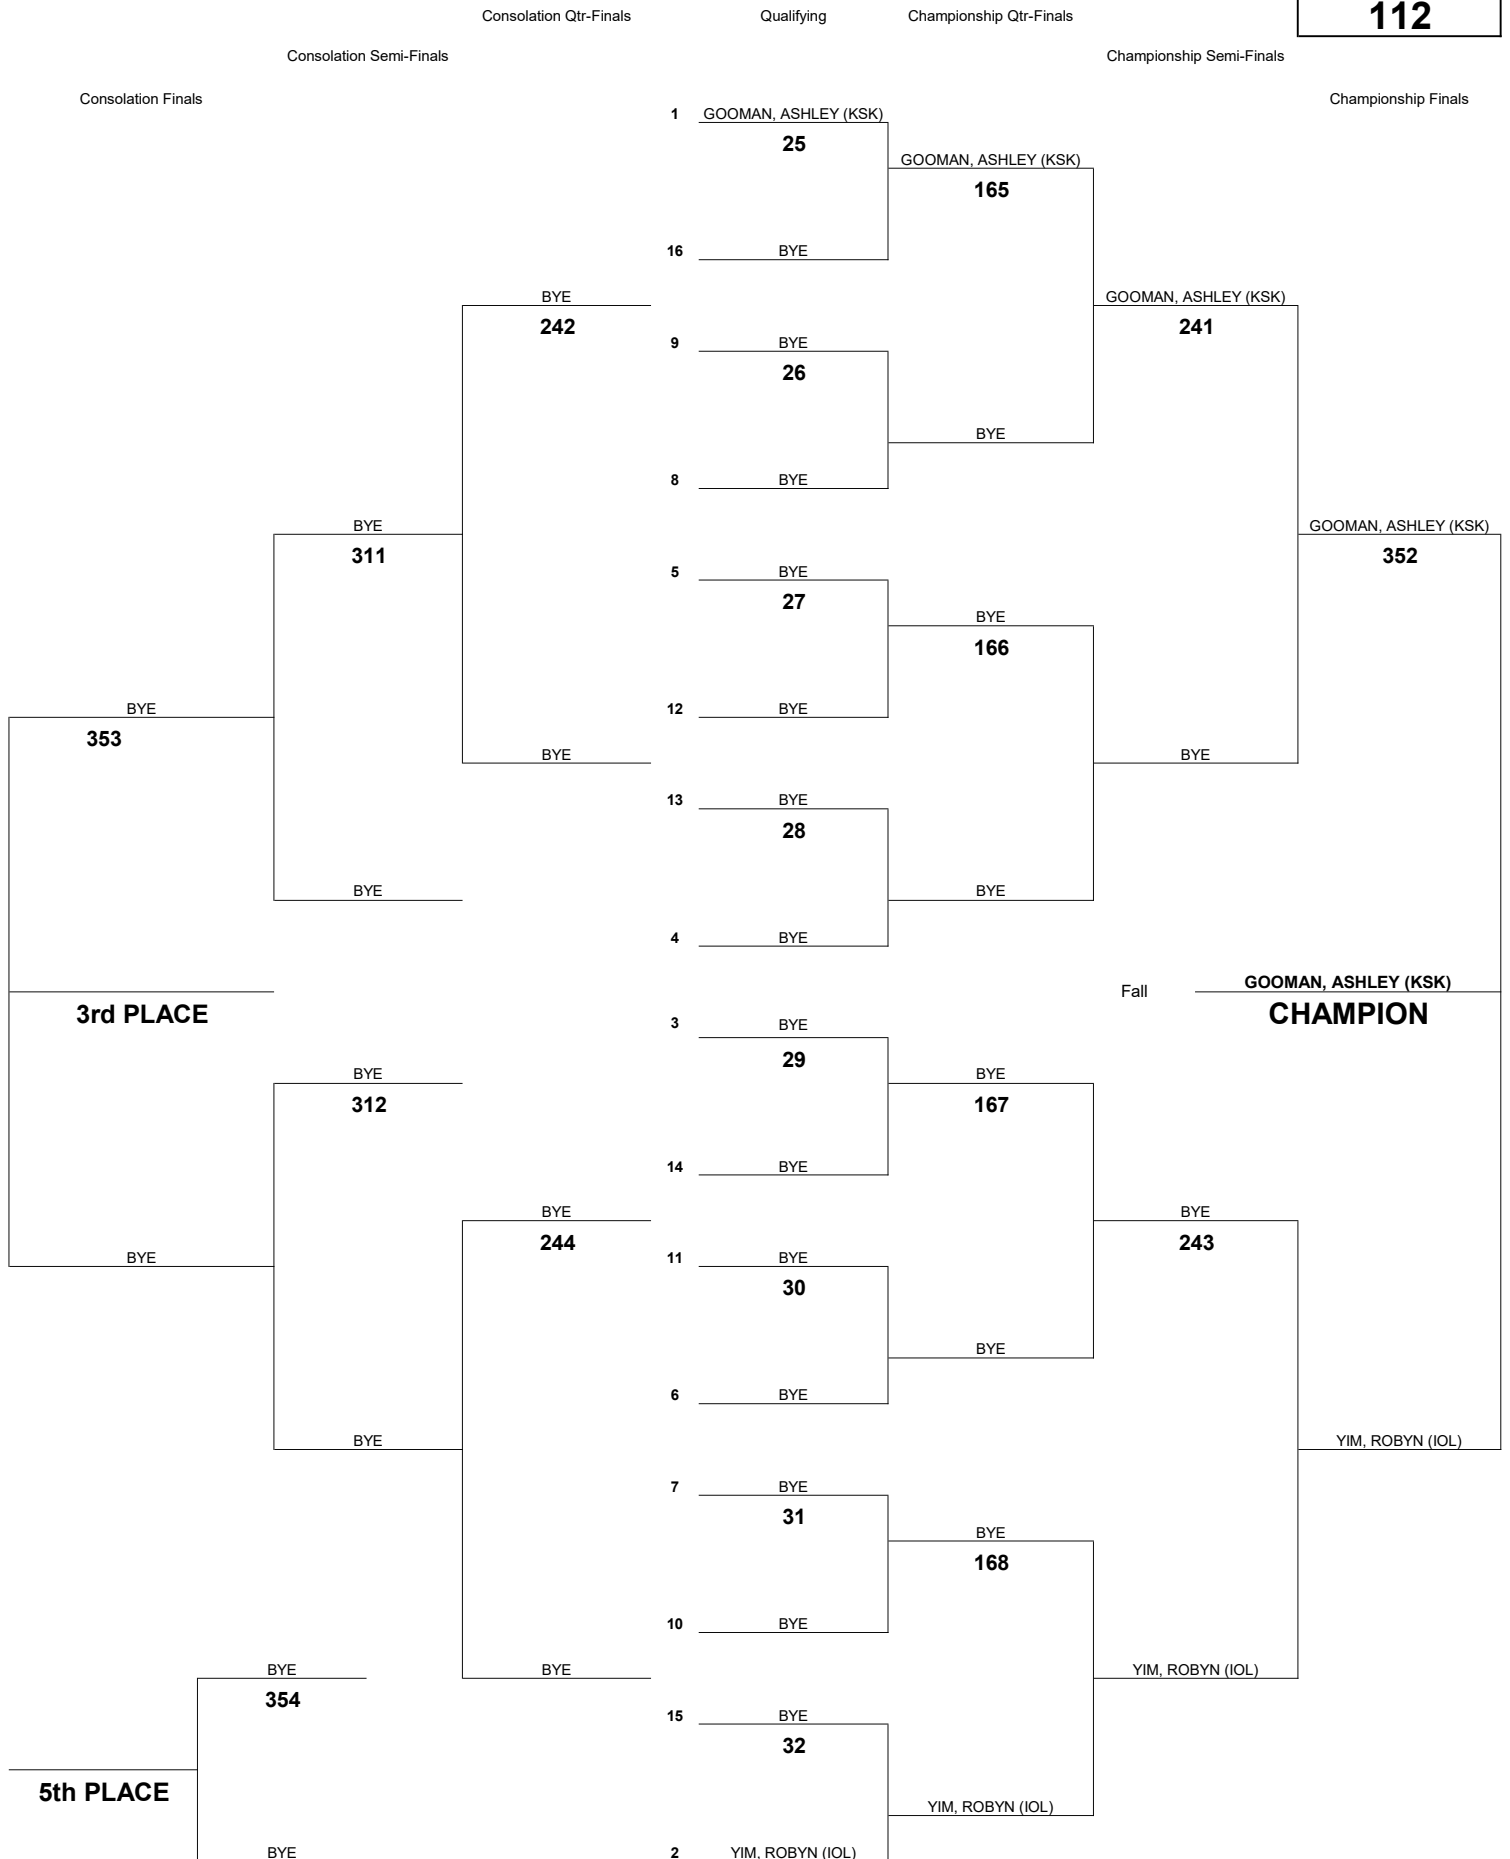

INTERSCHOLASTIC LEAGUE OF HONOLULU 2018 GIRLS VARSITY CHAMPIONSHIP TOURNAMENT

WEIGHT CLASS

112