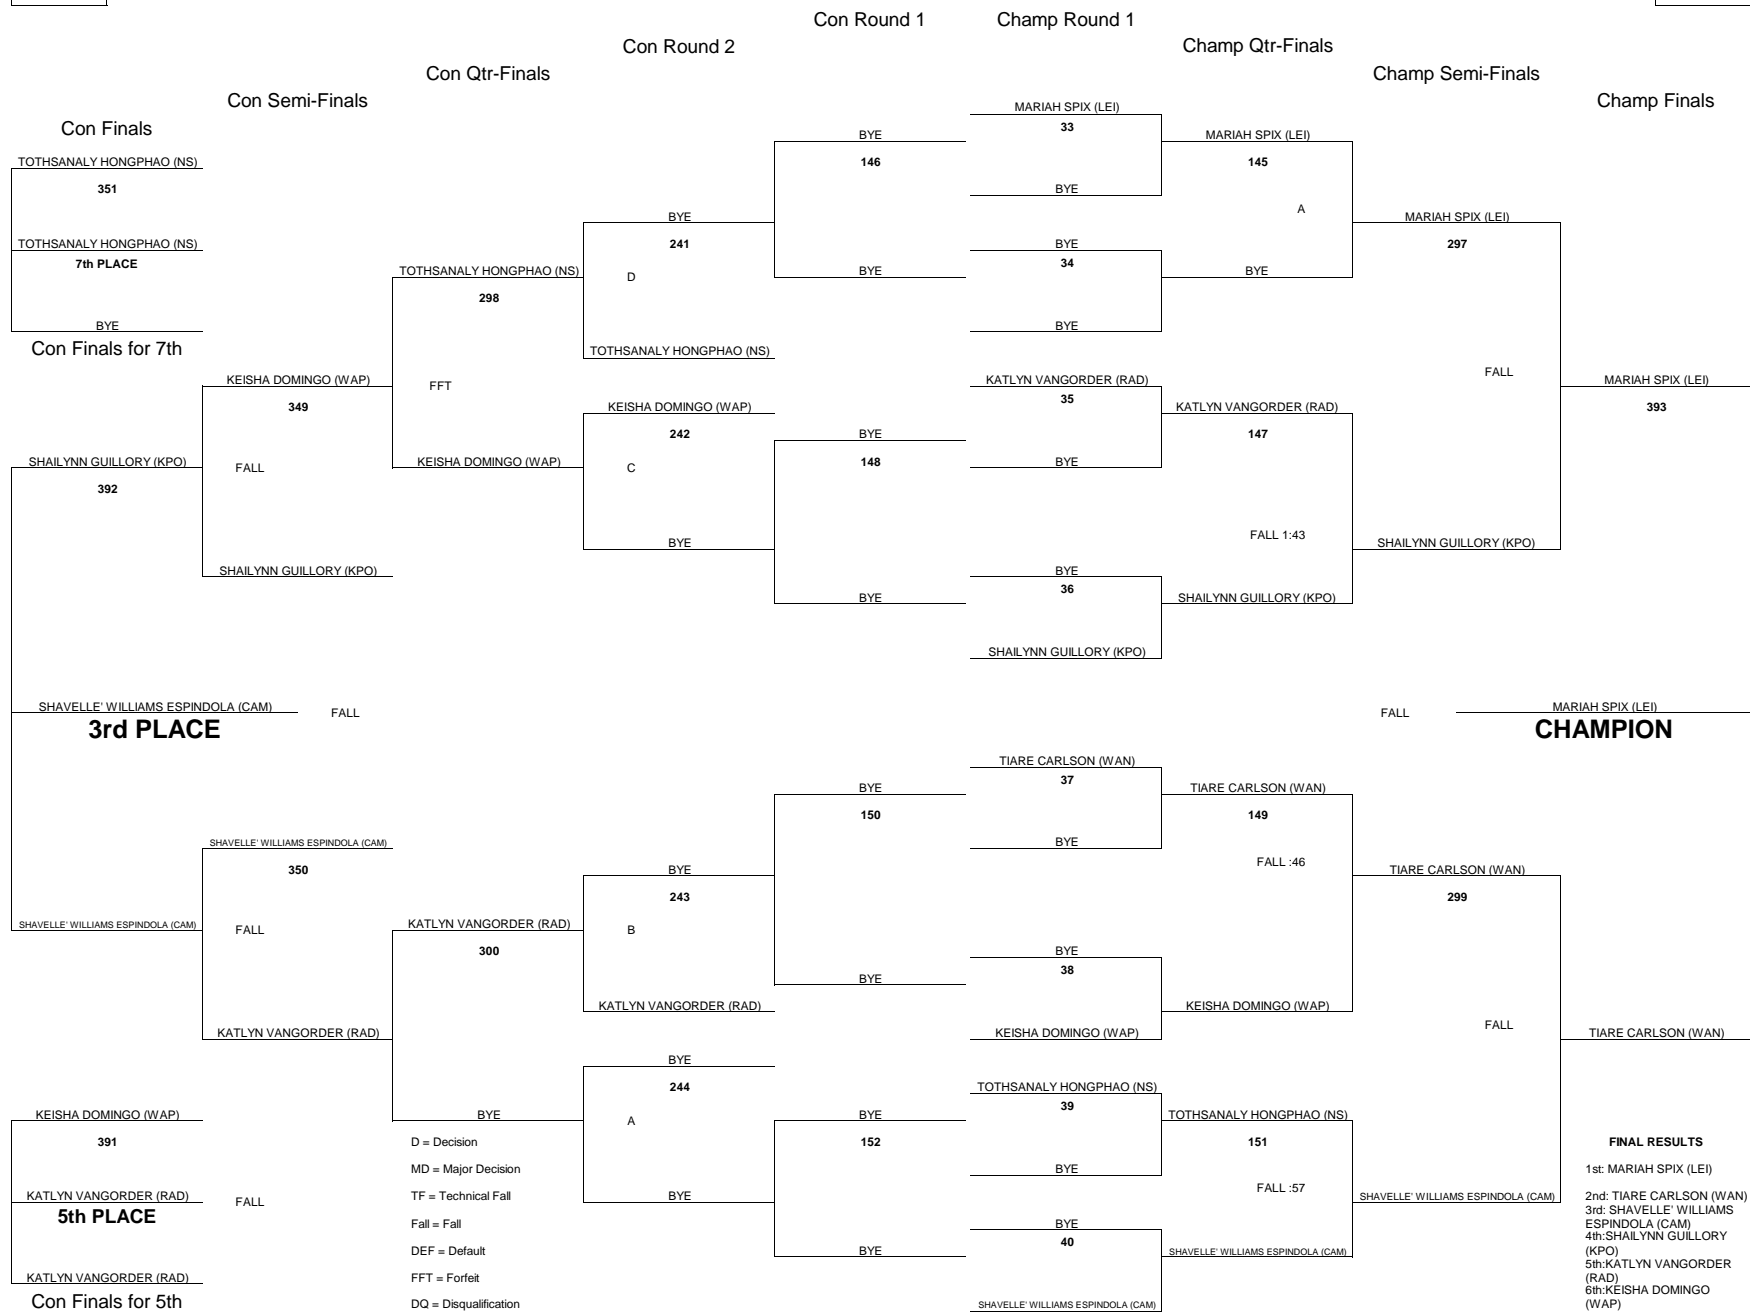

2018 OIA WEST VARSITY GIRLS WRESTLING CHAMPIONSHIPS

WEIGHT CLASS

117

WEIGHT CLASS

117