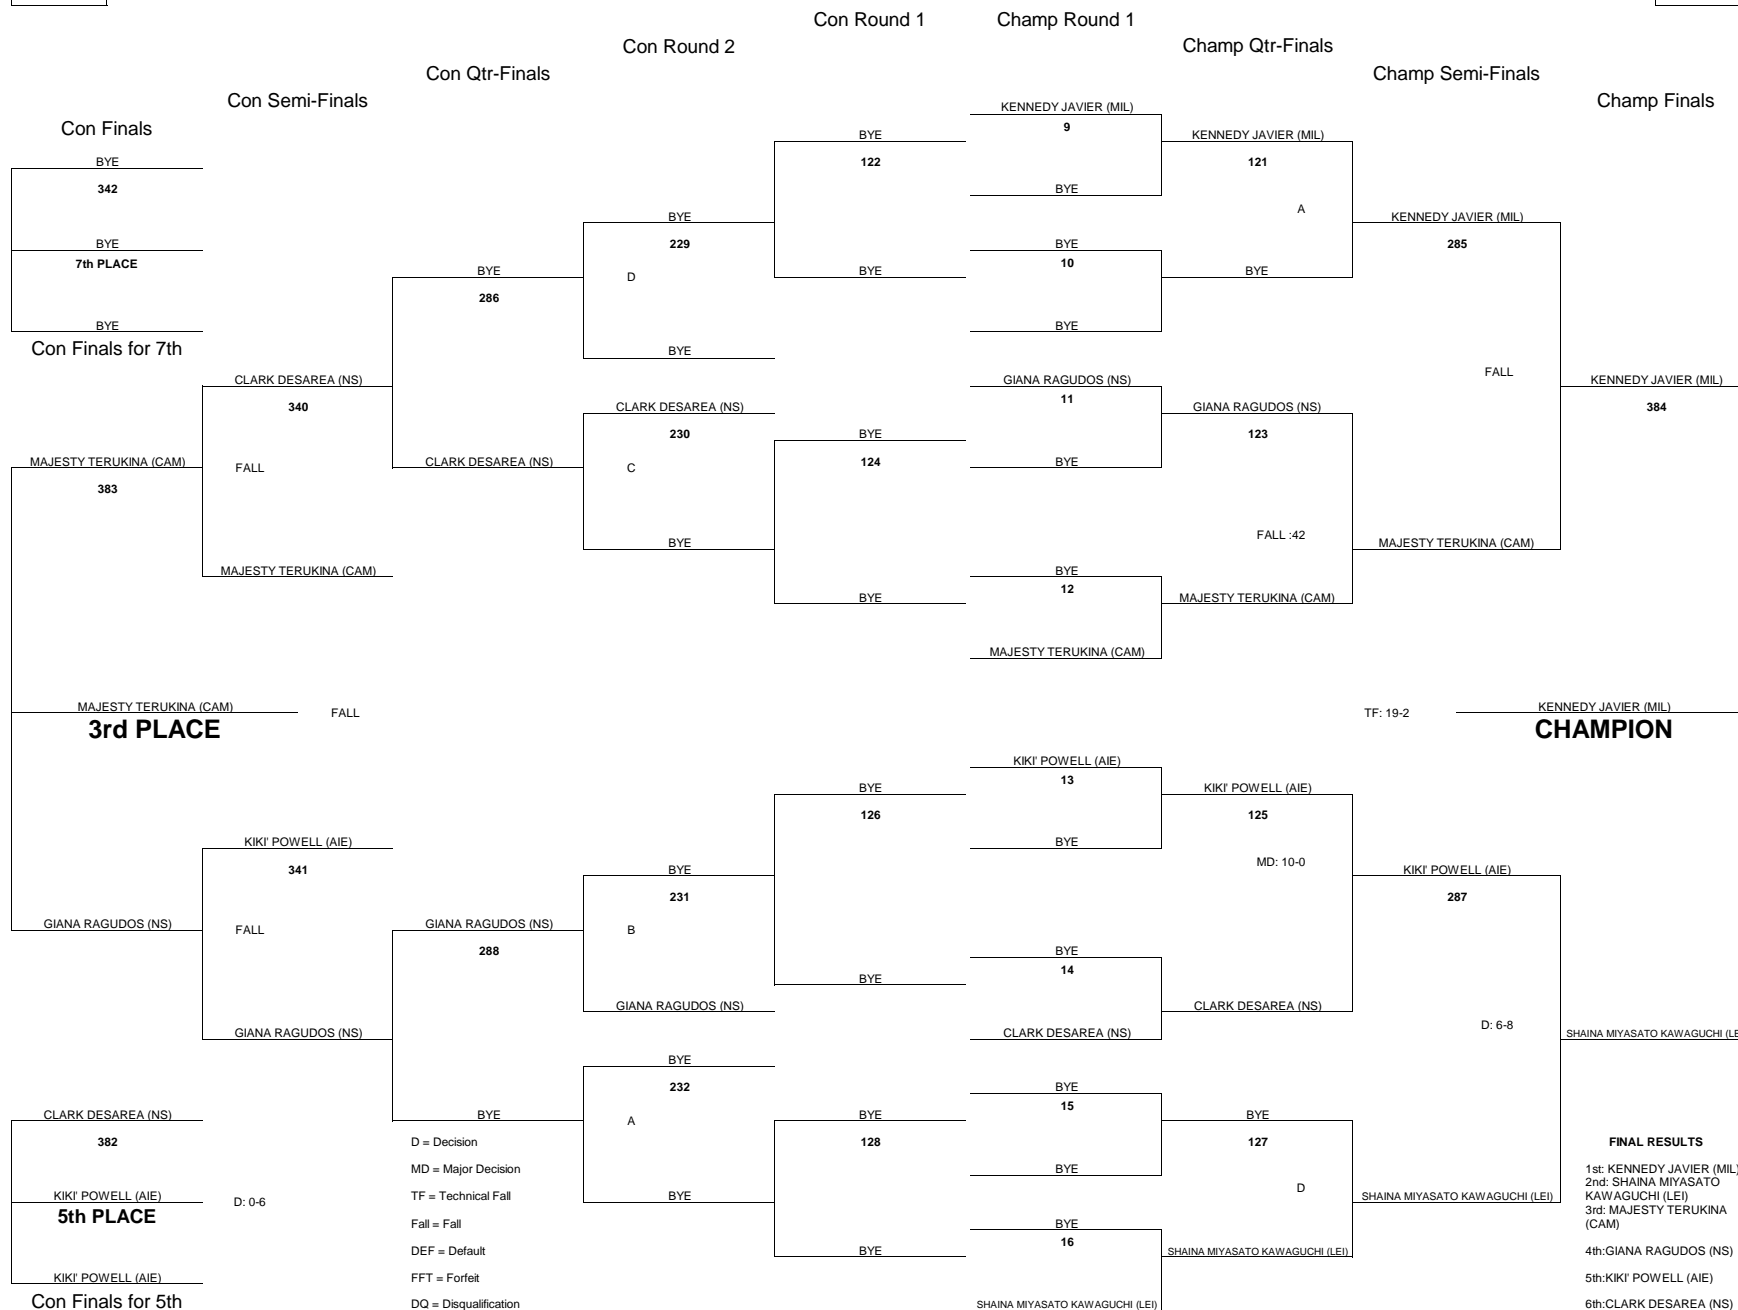

2018 OIA WEST VARSITY GIRLS WRESTLING CHAMPIONSHIPS

WEIGHT CLASS

102

WEIGHT CLASS

102