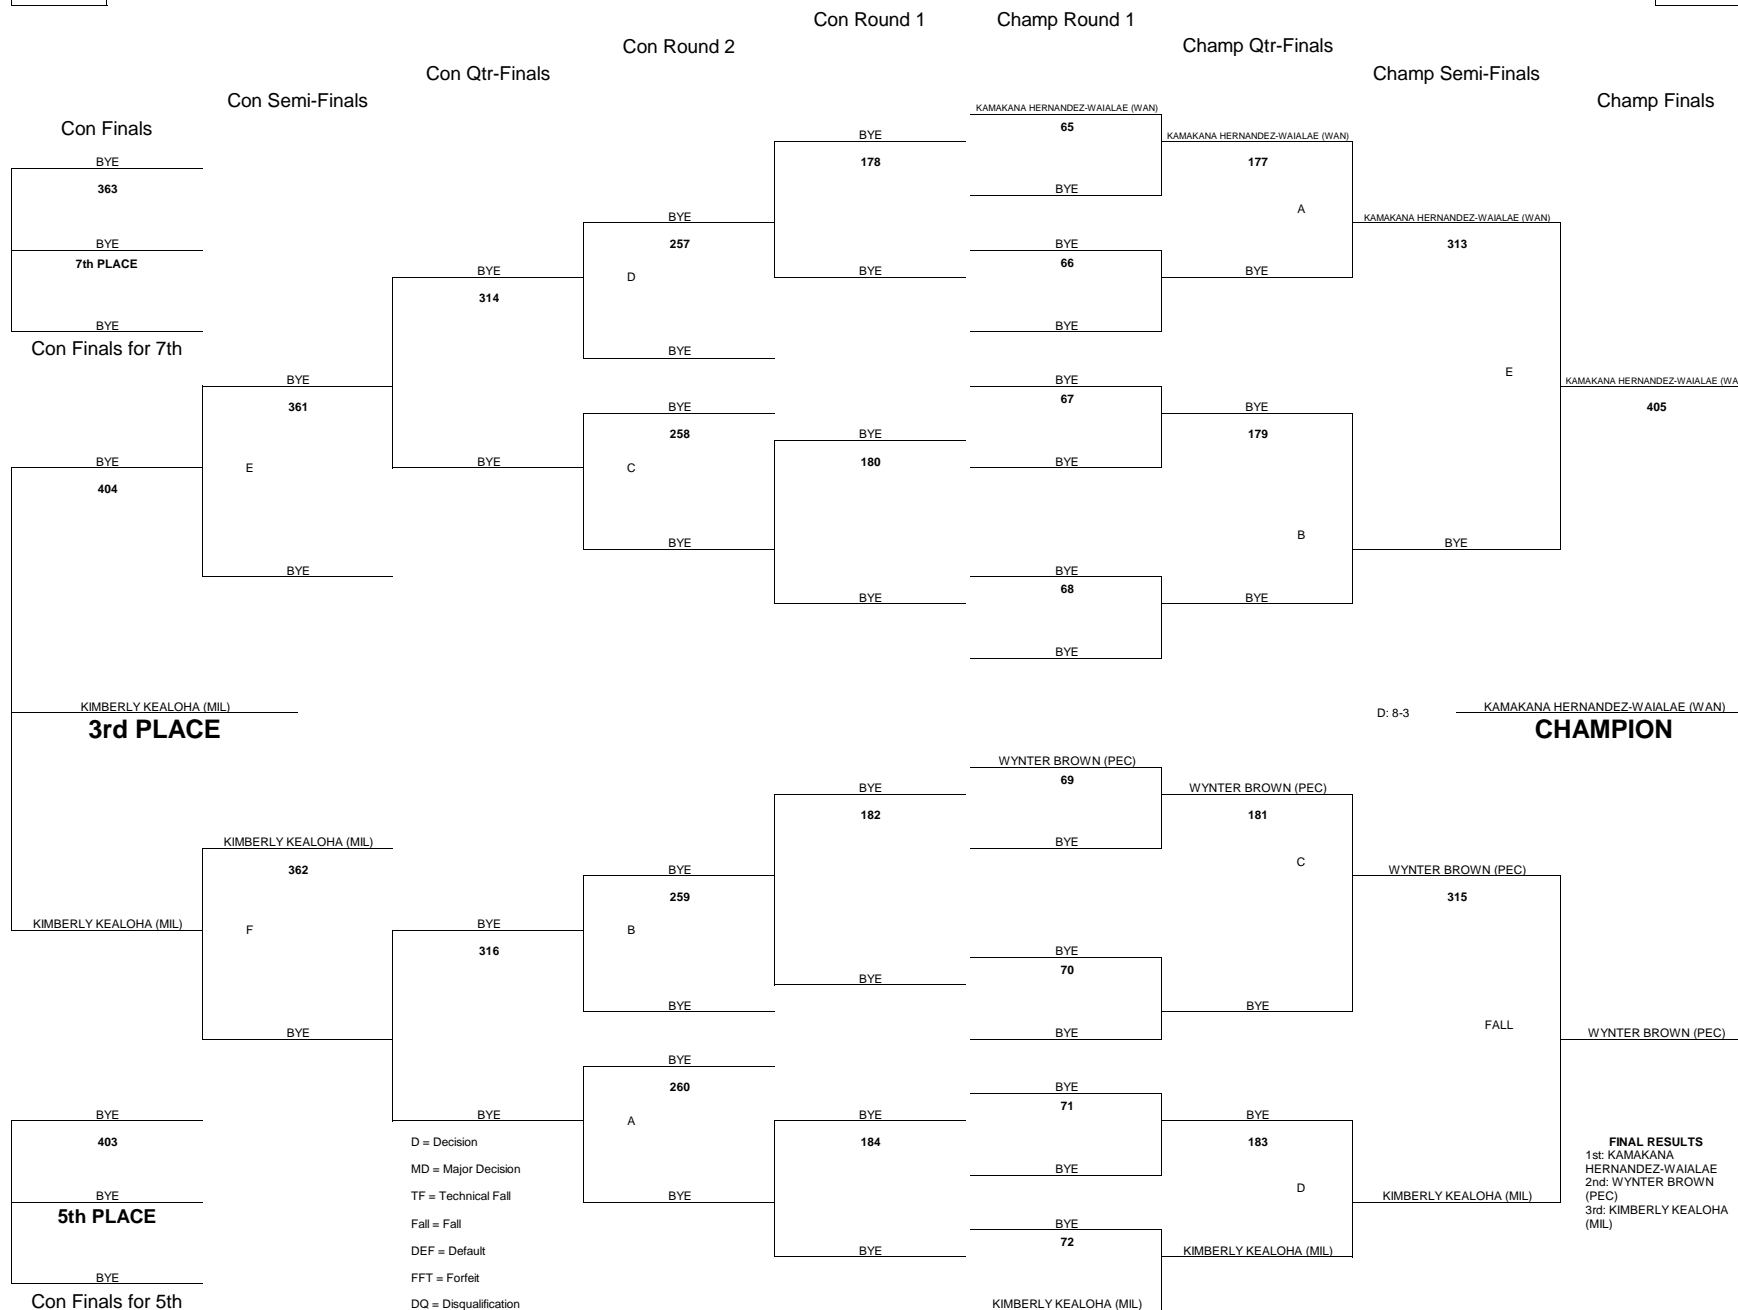

2018 OIA WEST VARSITY GIRLS WRESTLING CHAMPIONSHIPS

WEIGHT CLASS

138

WEIGHT CLASS

138