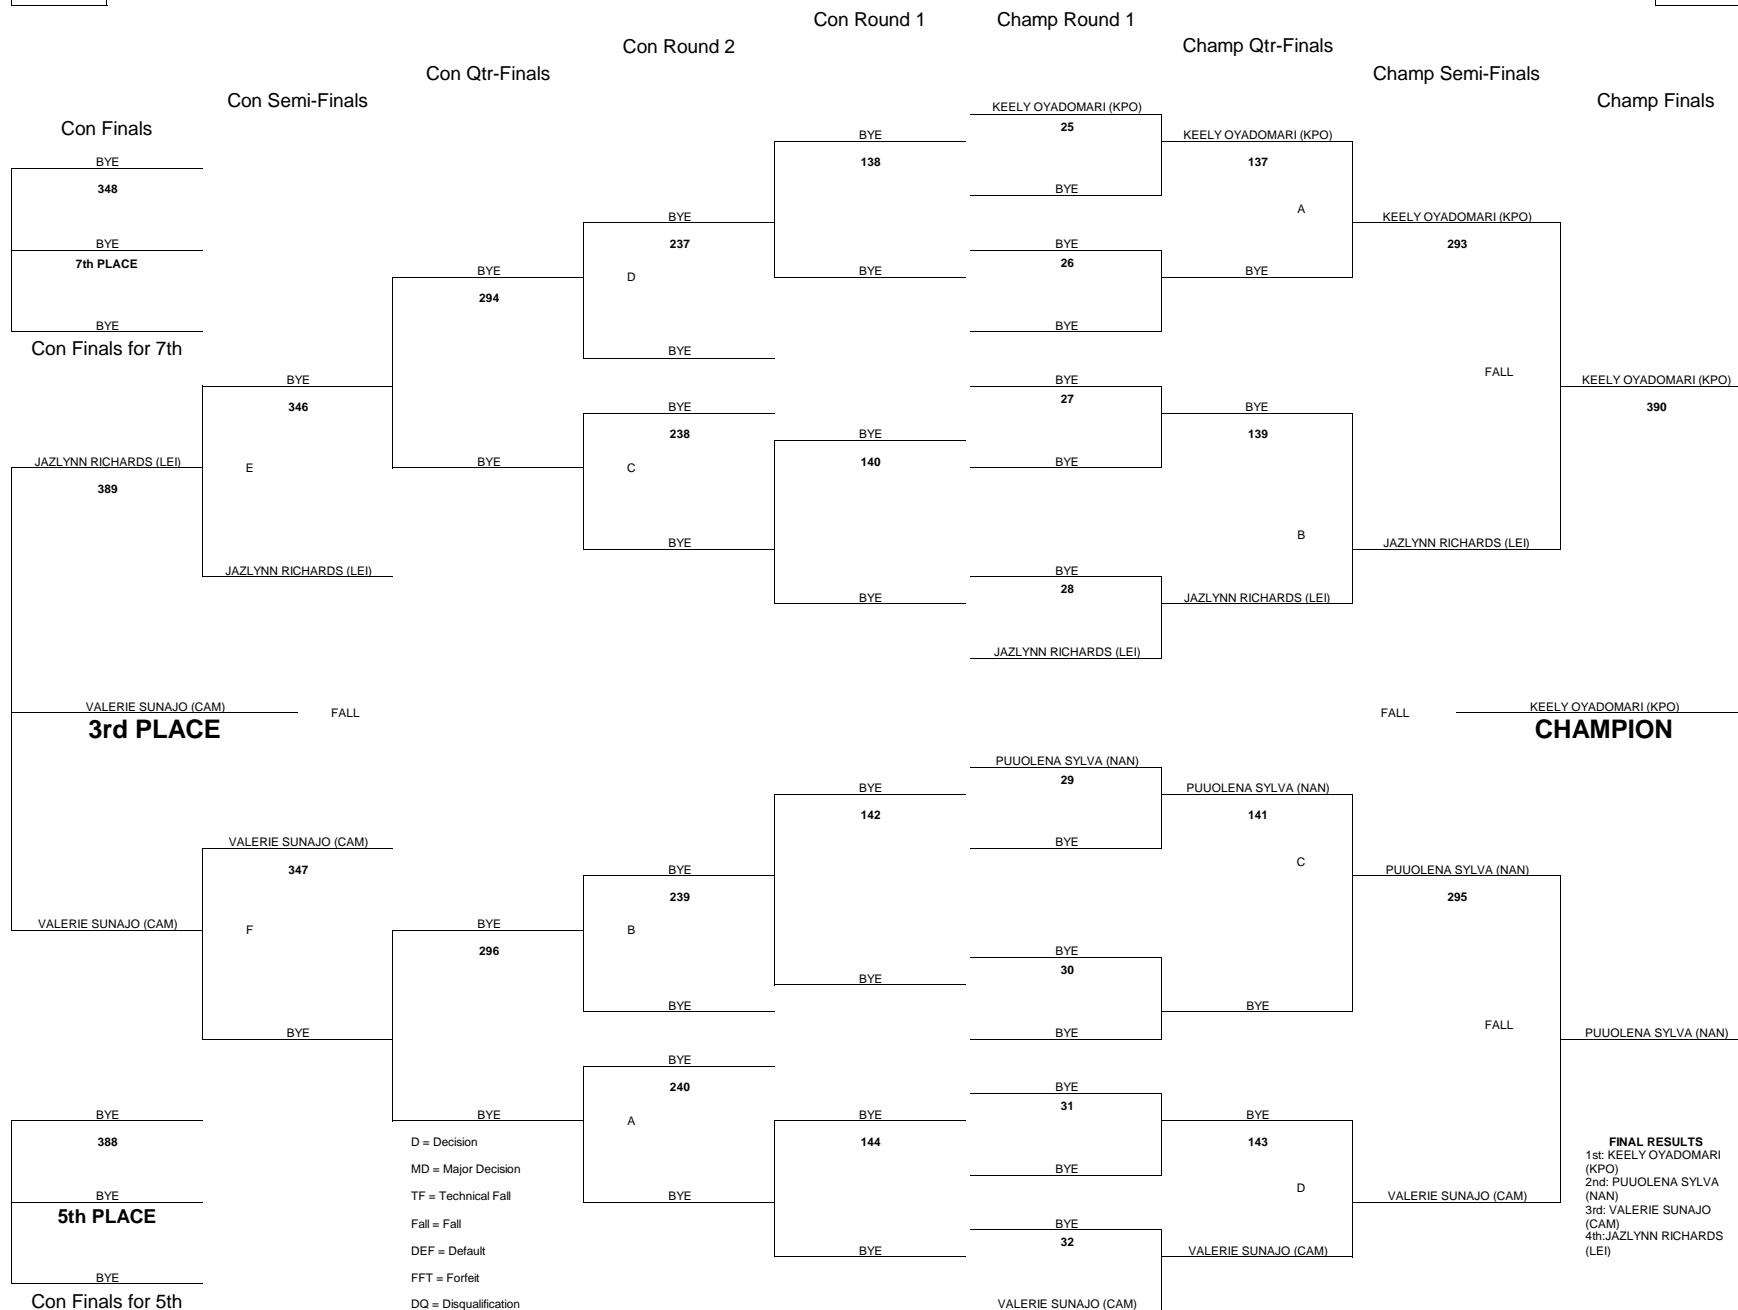

2018 OIA WEST VARSITY GIRLS WRESTLING CHAMPIONSHIPS

WEIGHT CLASS

112

WEIGHT CLASS

112