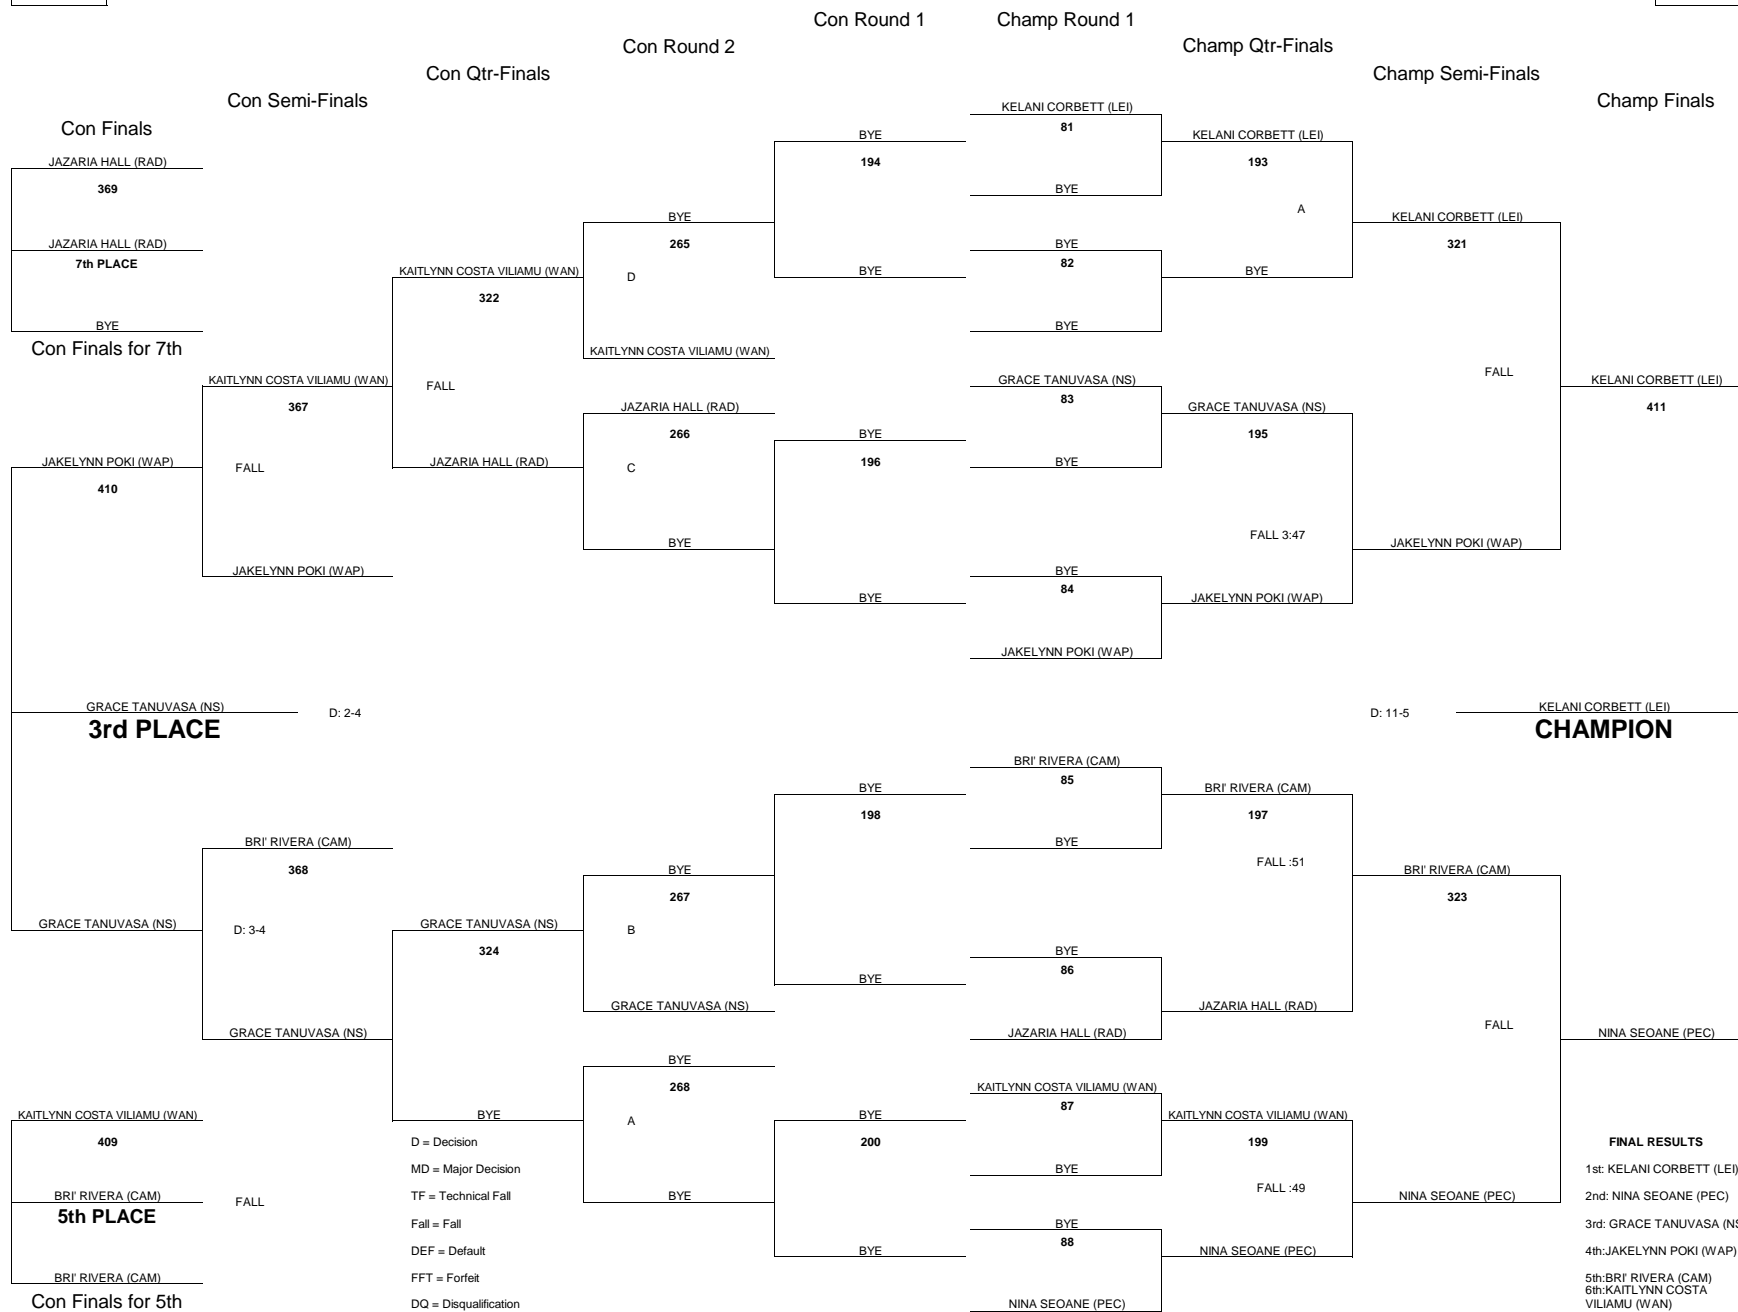

2018 OIA WEST VARSITY GIRLS WRESTLING CHAMPIONSHIPS

WEIGHT CLASS

155

WEIGHT CLASS

155