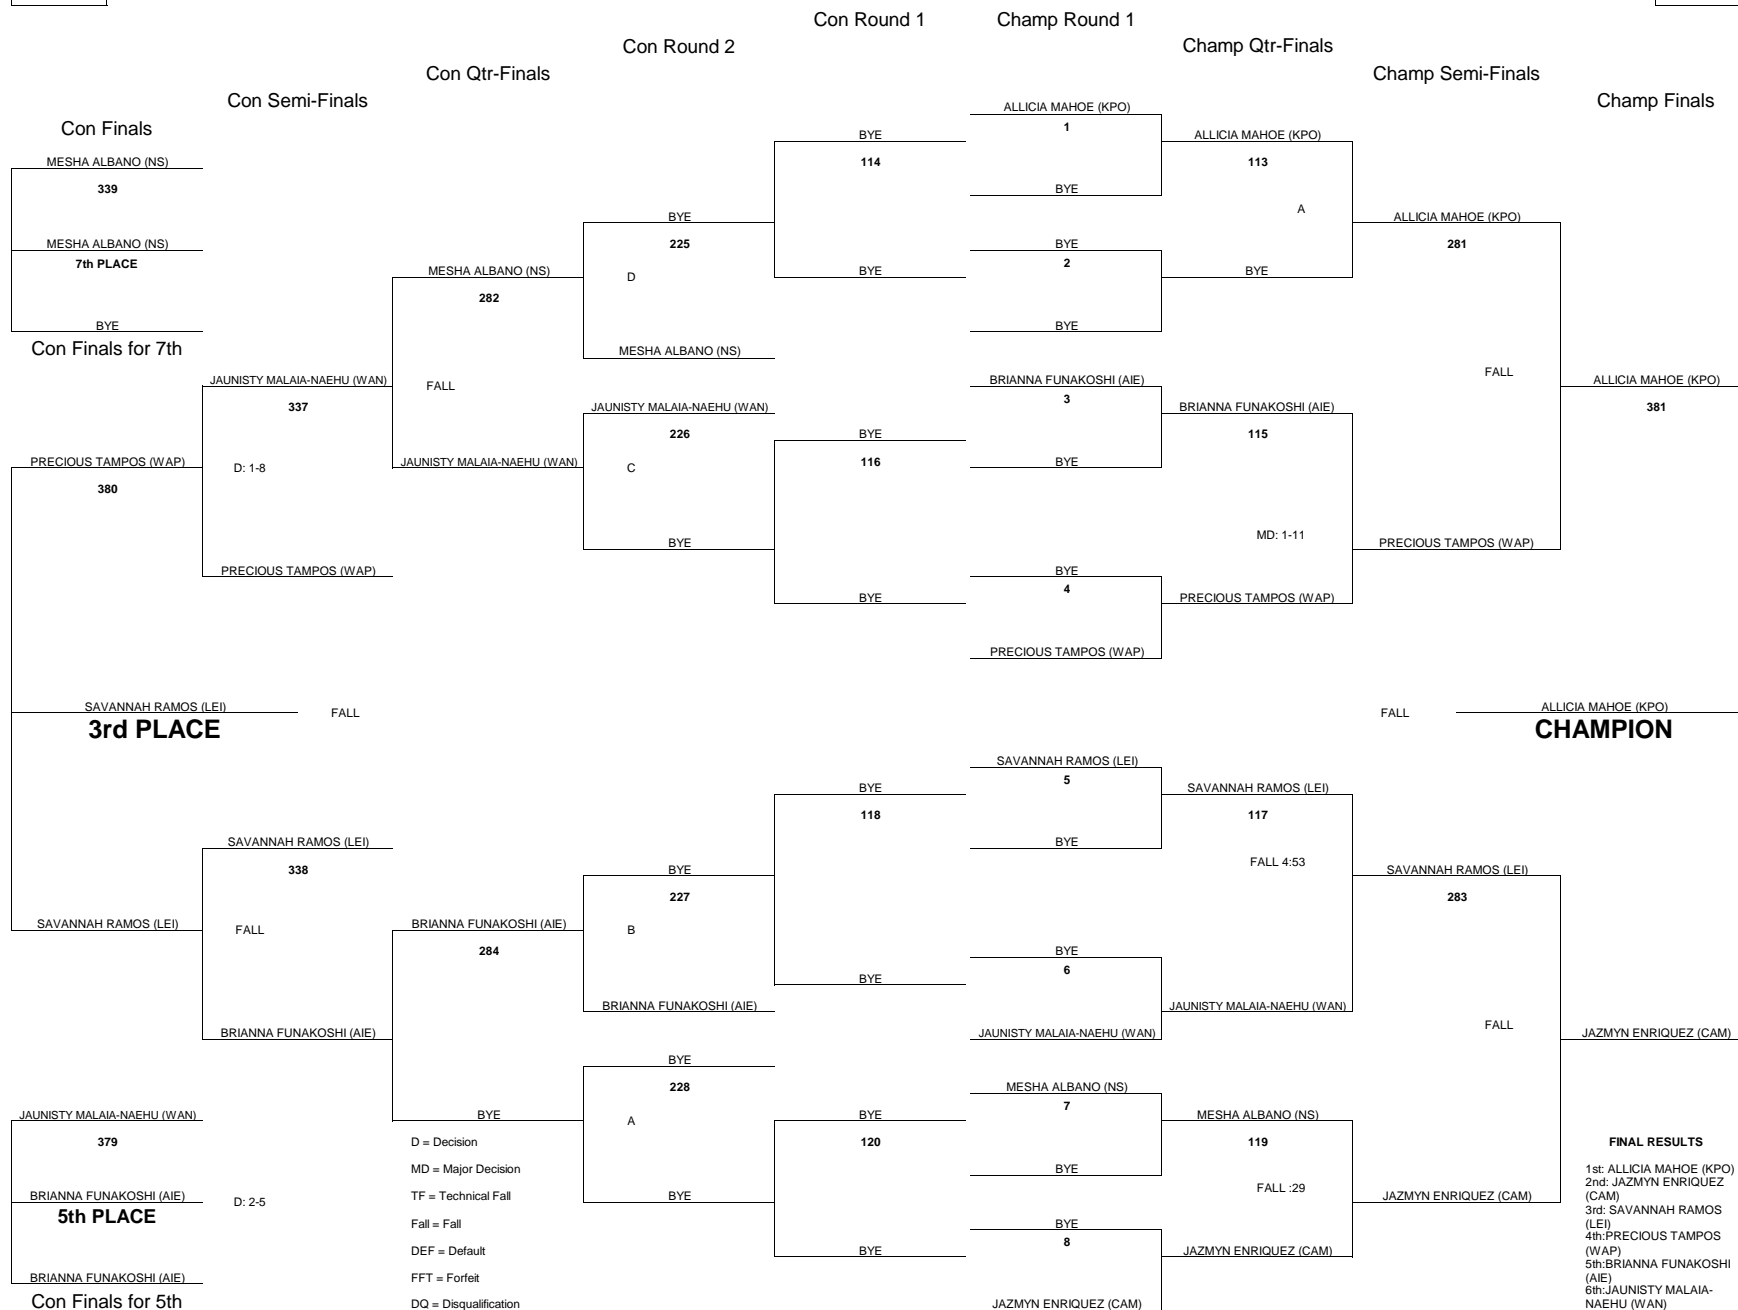

# 2018 OIA WEST VARSITY GIRLS WRESTLING CHAMPIONSHIPS

WEIGHT CLASS

**97**

WEIGHT CLASS

**97**