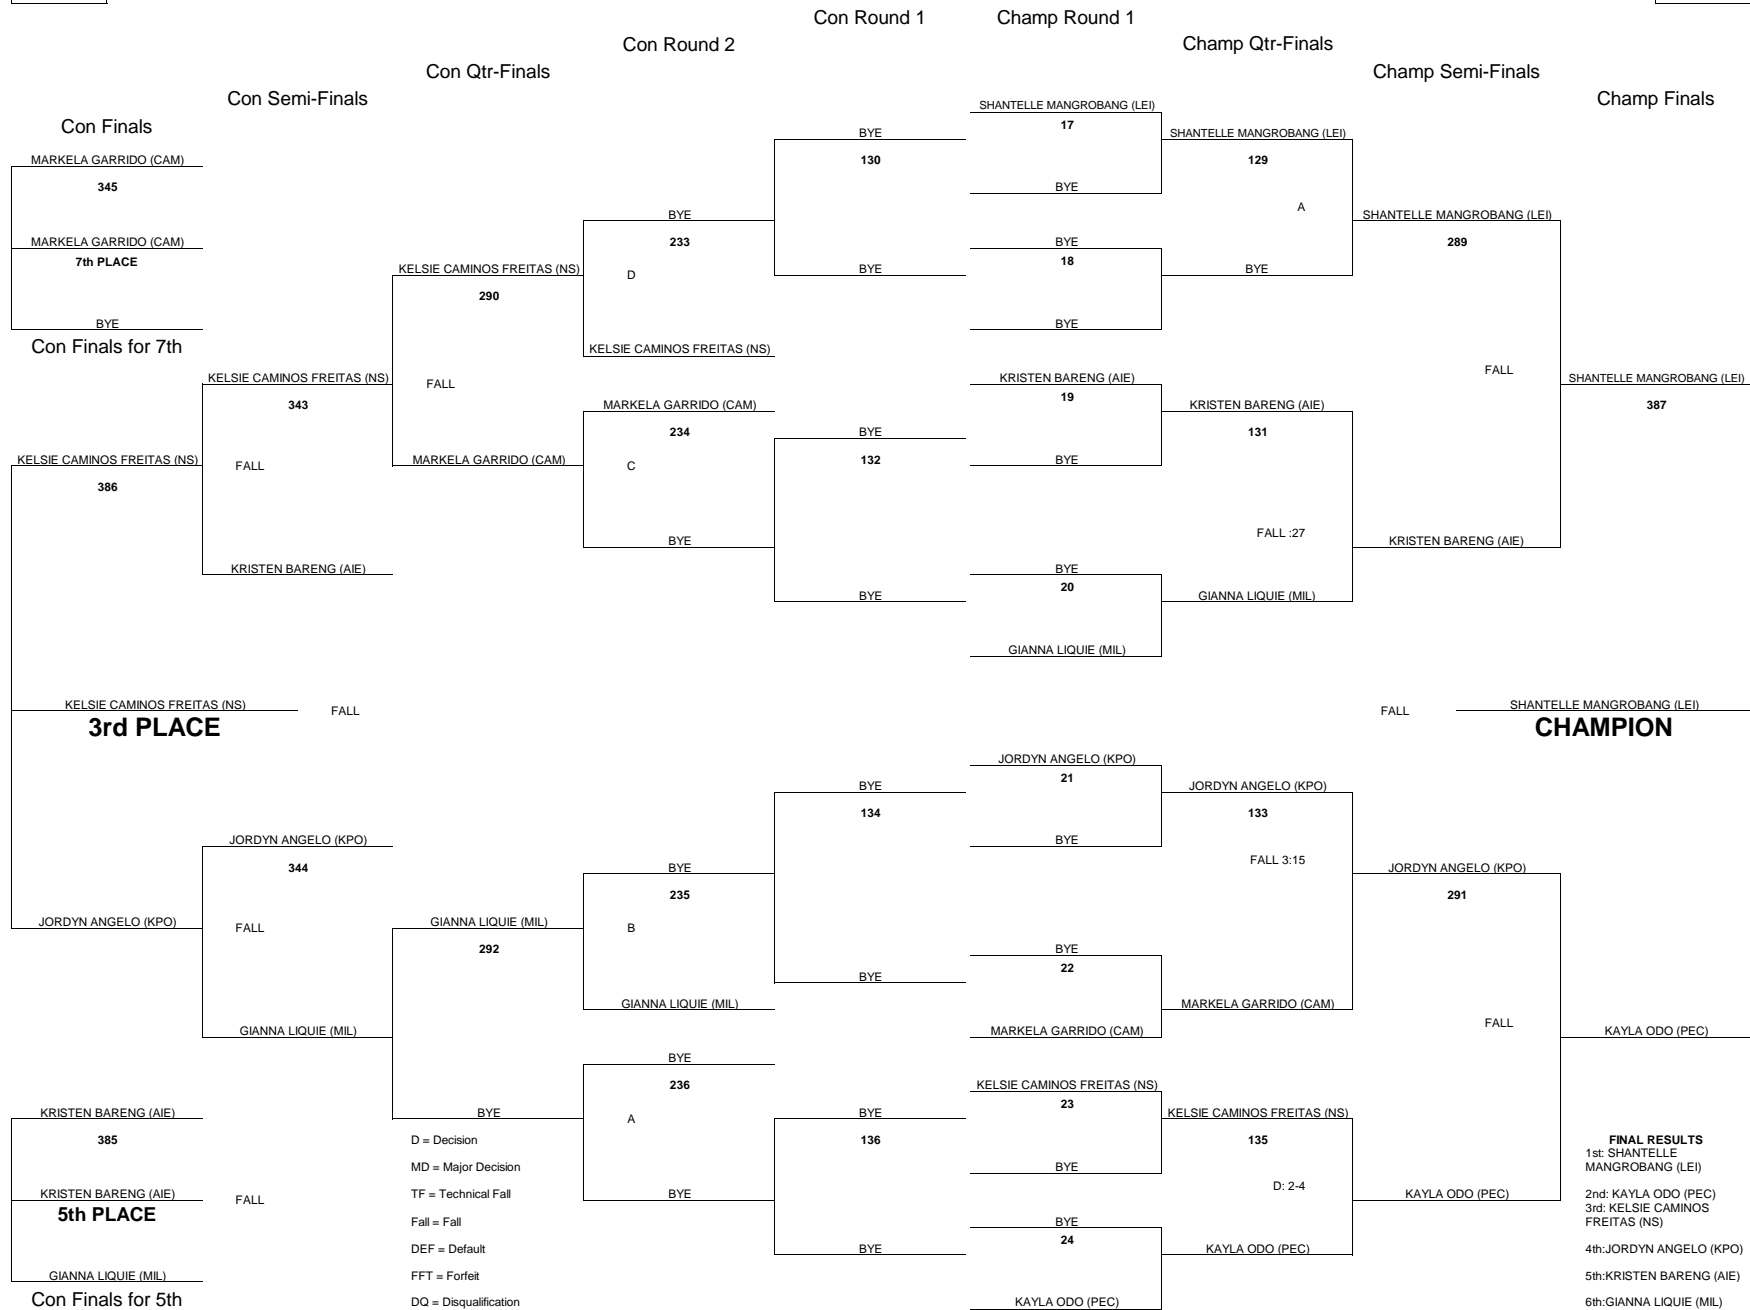

2018 OIA WEST VARSITY GIRLS WRESTLING CHAMPIONSHIPS

WEIGHT CLASS

107

WEIGHT CLASS

107