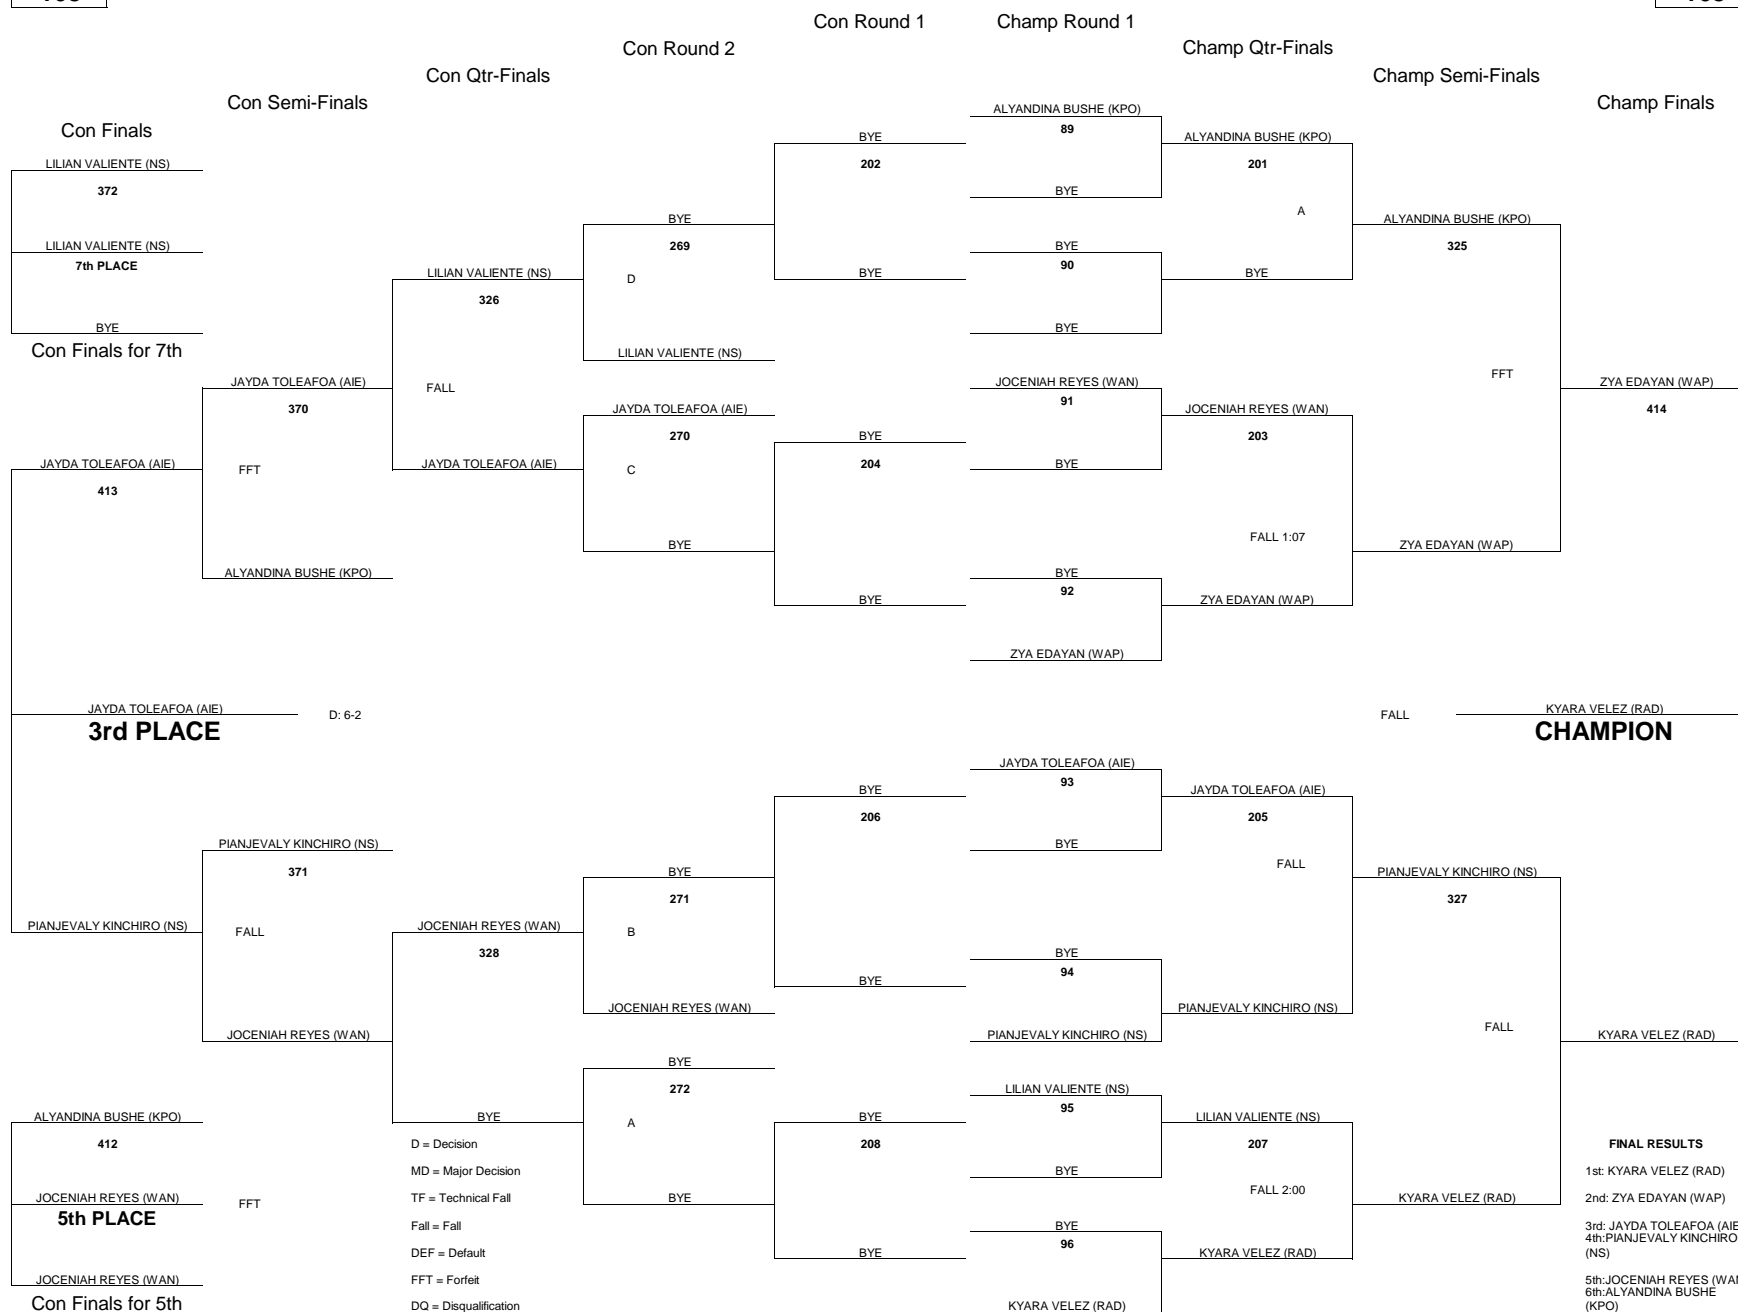

2018 OIA WEST VARSITY GIRLS WRESTLING CHAMPIONSHIPS

WEIGHT CLASS

168

WEIGHT CLASS

168

D = Decision
MD = Major Decision
TF = Technical Fall
Fall = Fall
DEF = Default
FFT = Forfeit
DQ = Disqualification