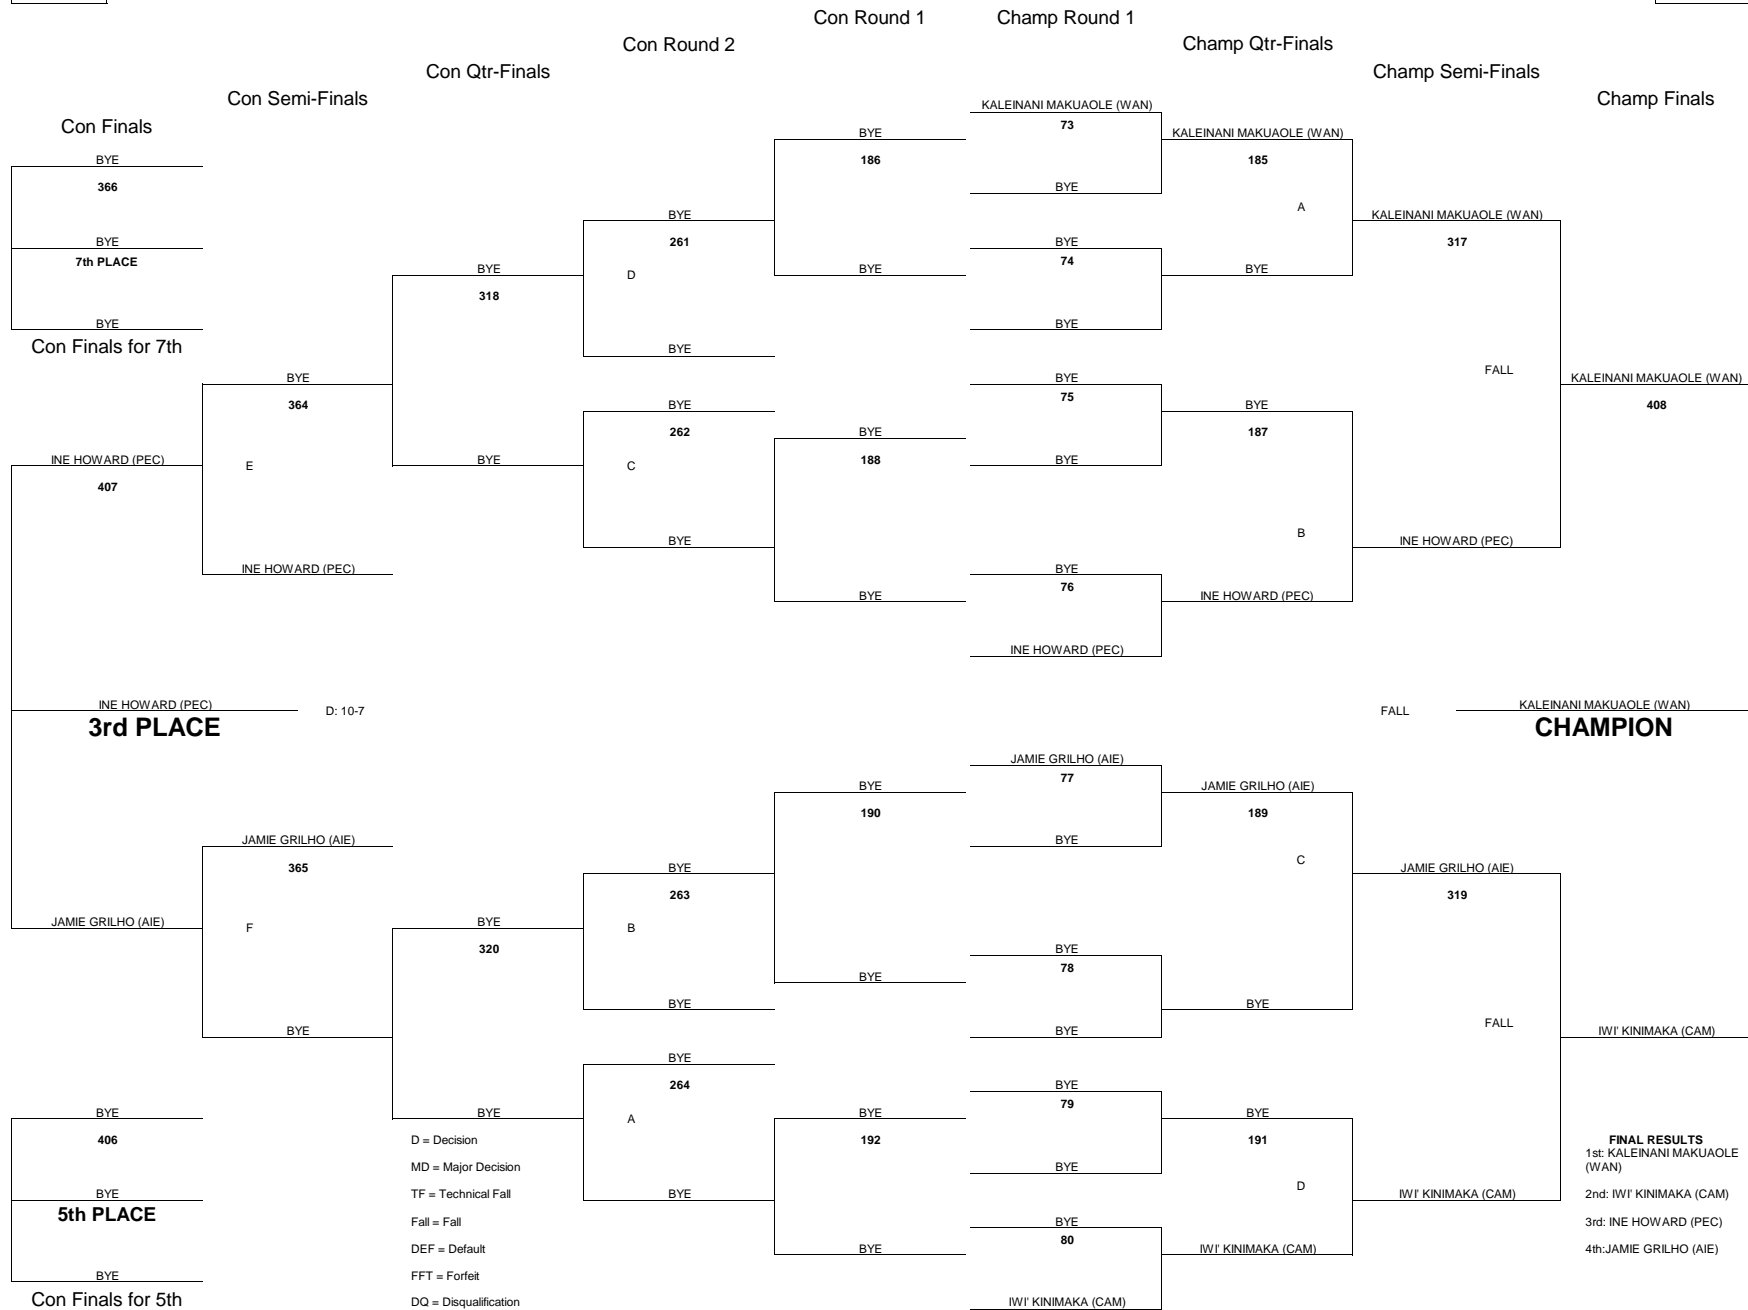

2018 OIA WEST VARSITY GIRLS WRESTLING CHAMPIONSHIPS

WEIGHT CLASS

145

WEIGHT CLASS

145