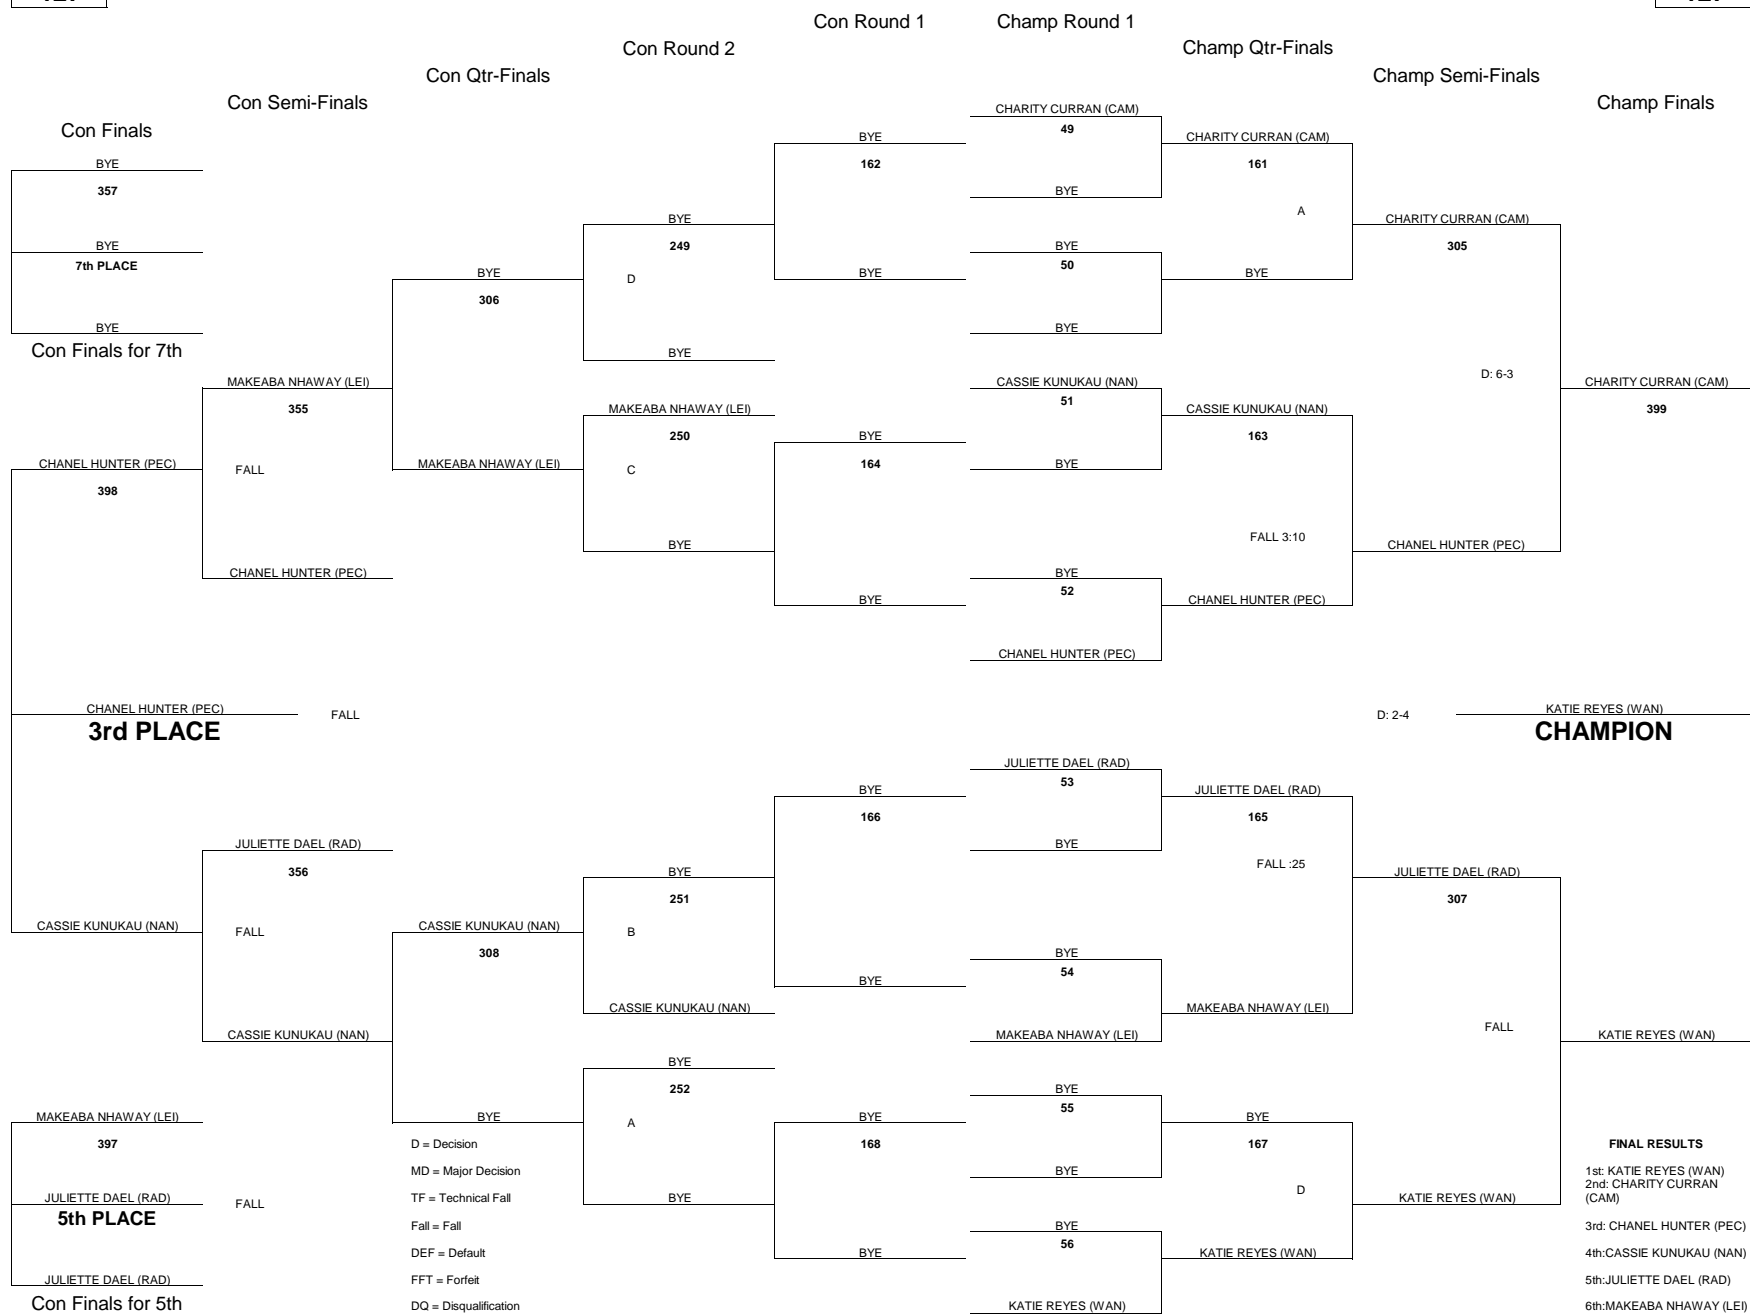

2018 OIA WEST VARSITY GIRLS WRESTLING CHAMPIONSHIPS

WEIGHT CLASS

127

WEIGHT CLASS

127