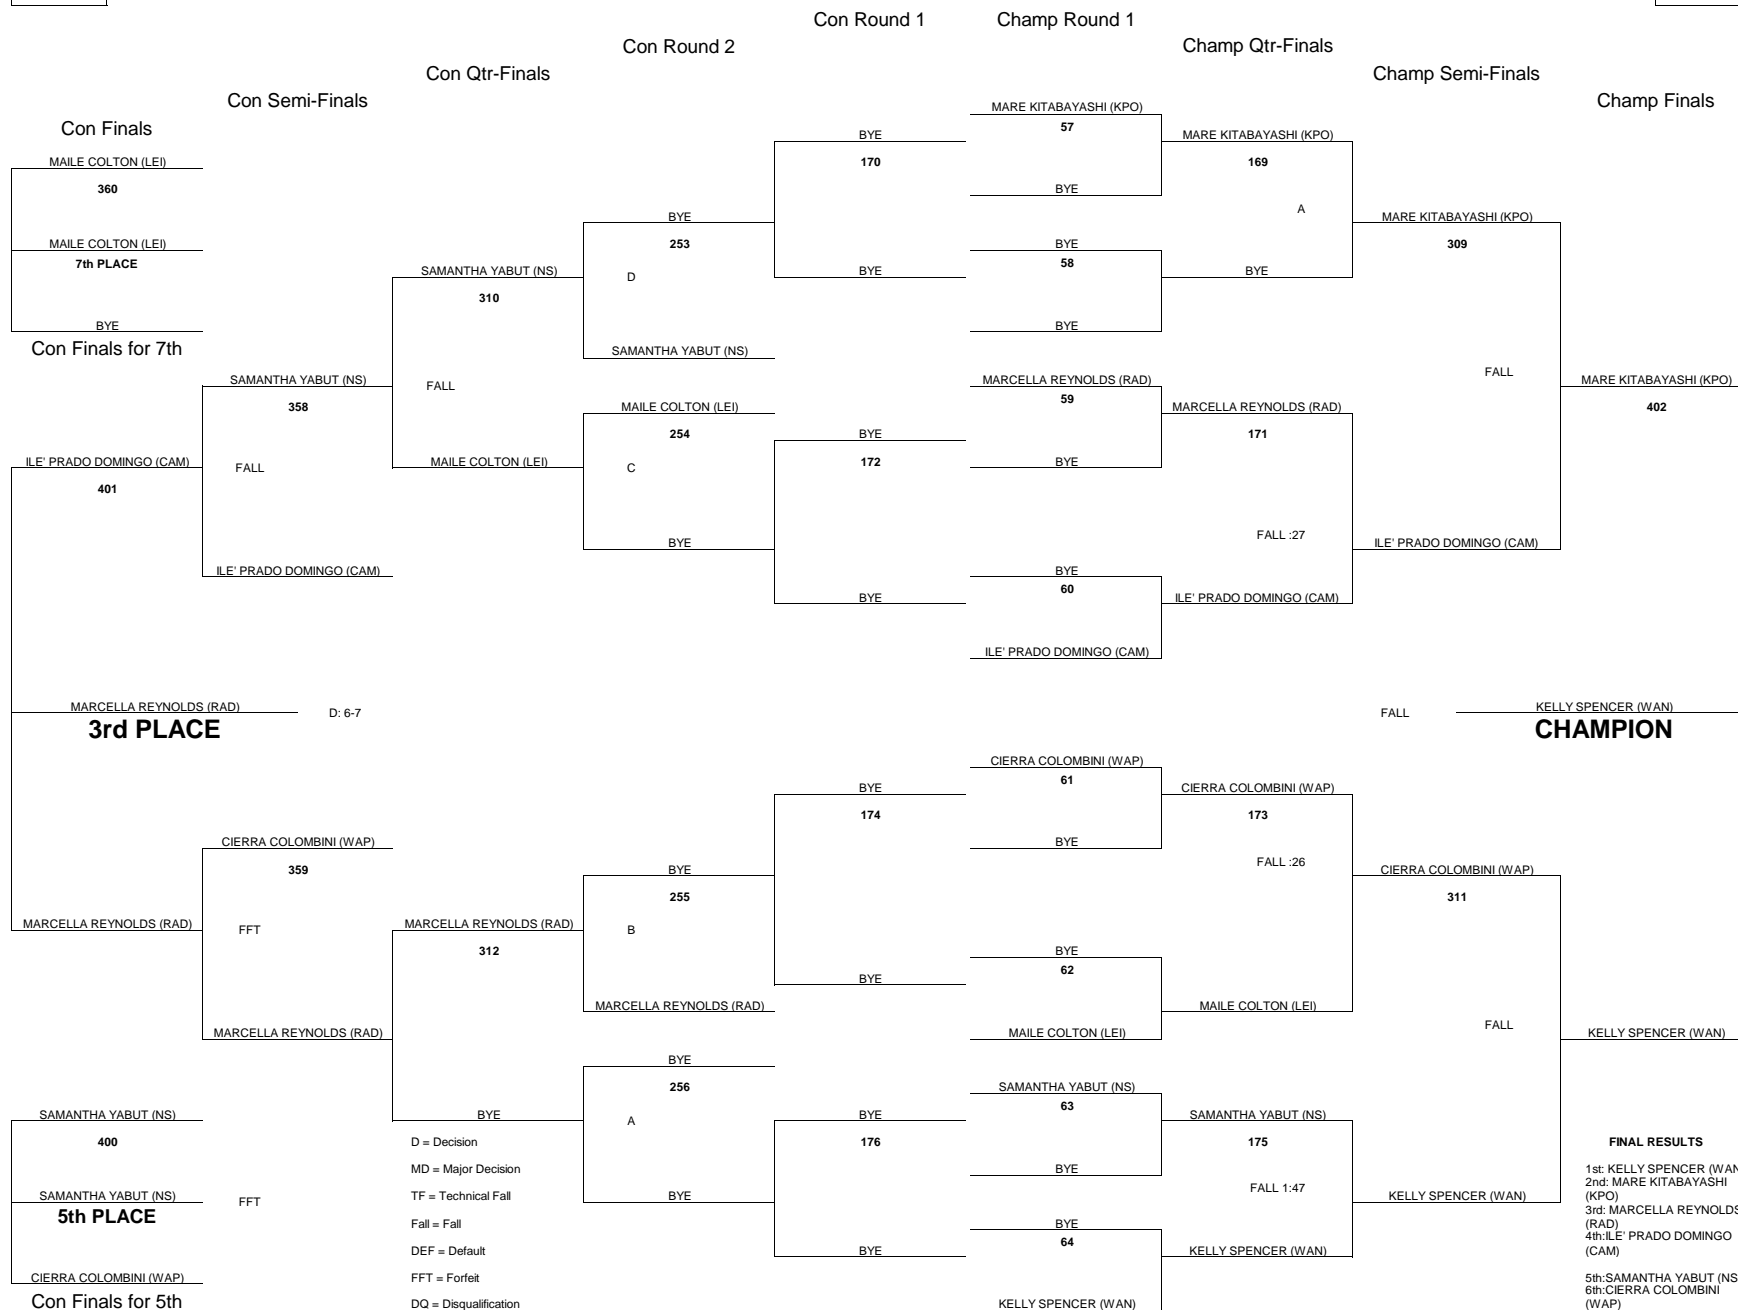

2018 OIA WEST VARSITY GIRLS WRESTLING CHAMPIONSHIPS

WEIGHT CLASS

132

WEIGHT CLASS

132