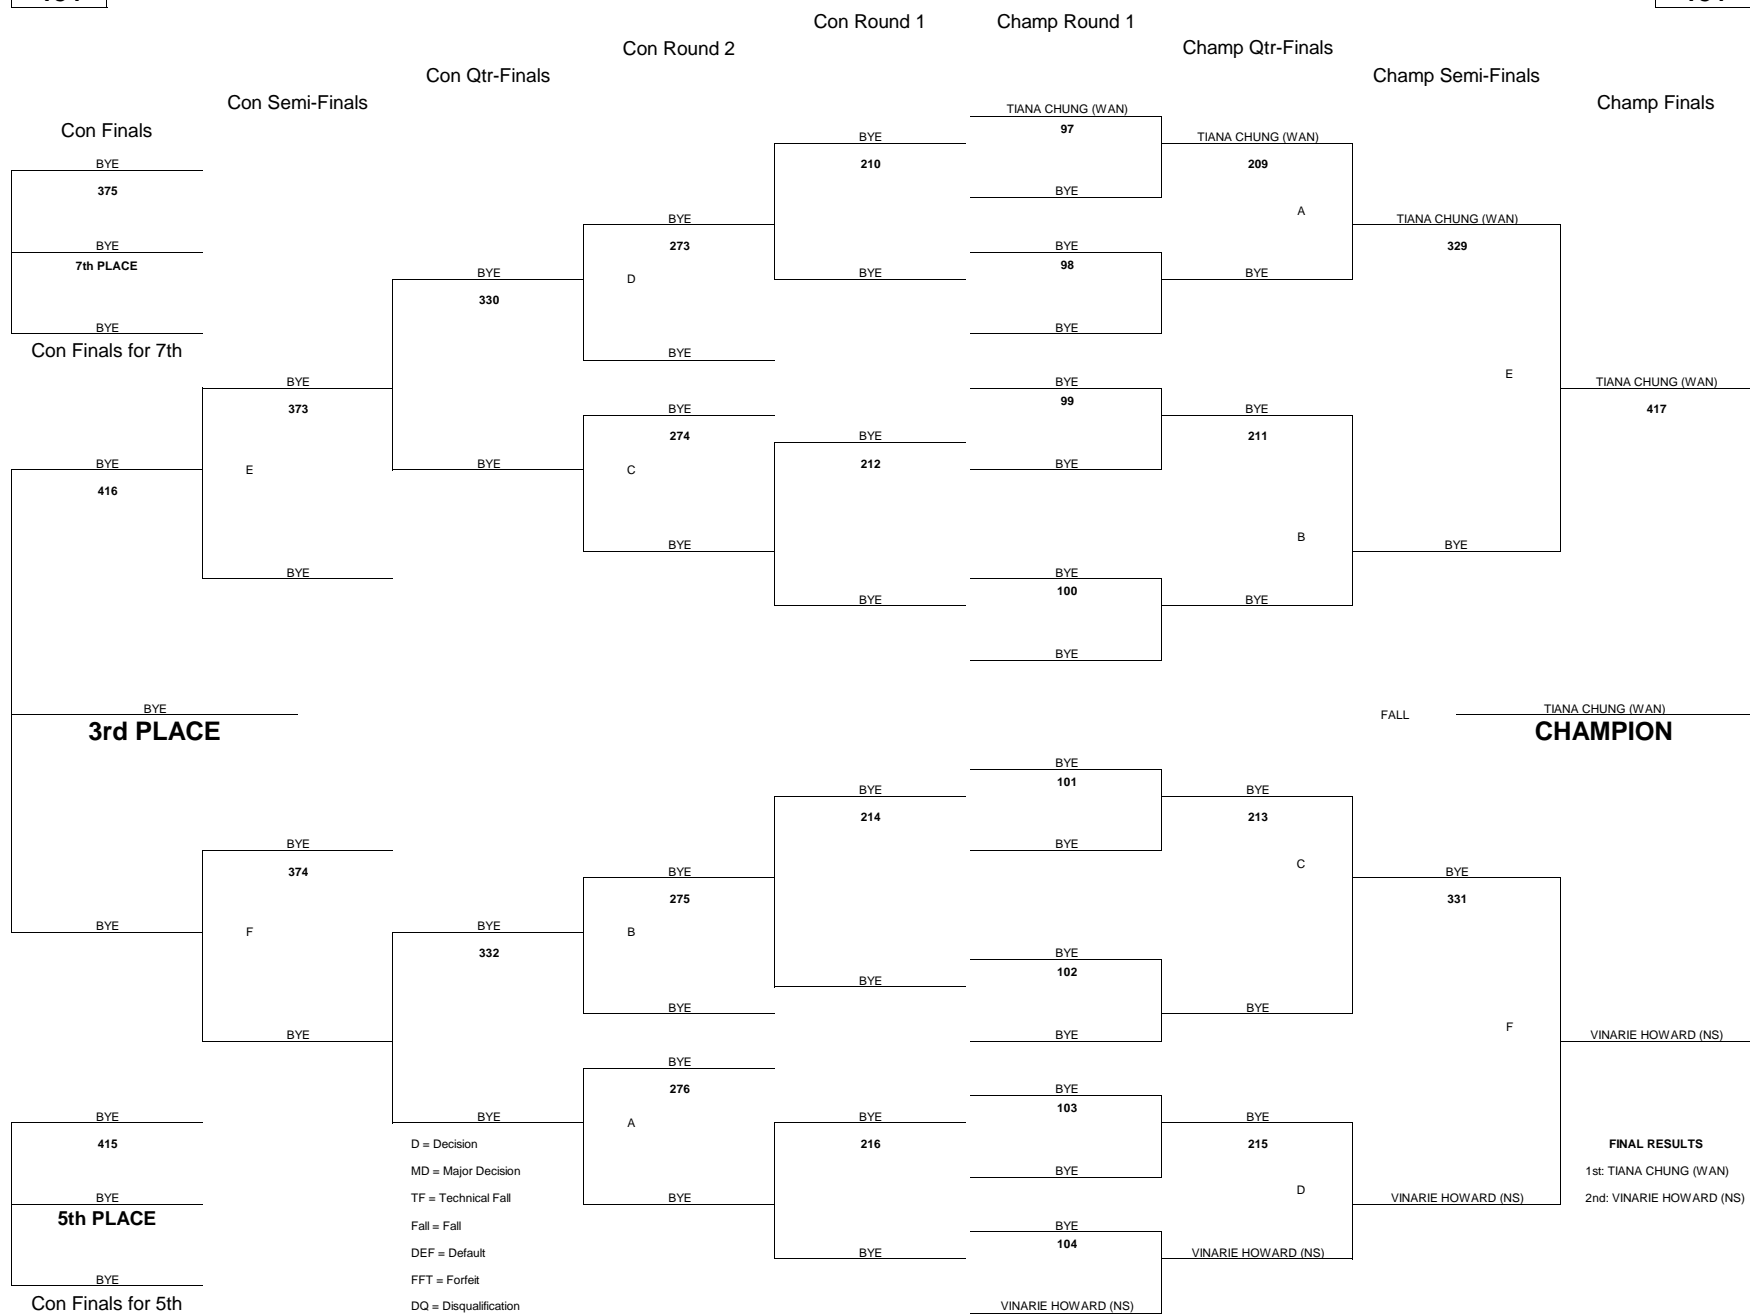

2018 OIA WEST VARSITY GIRLS WRESTLING CHAMPIONSHIPS

WEIGHT CLASS

184

WEIGHT CLASS

184