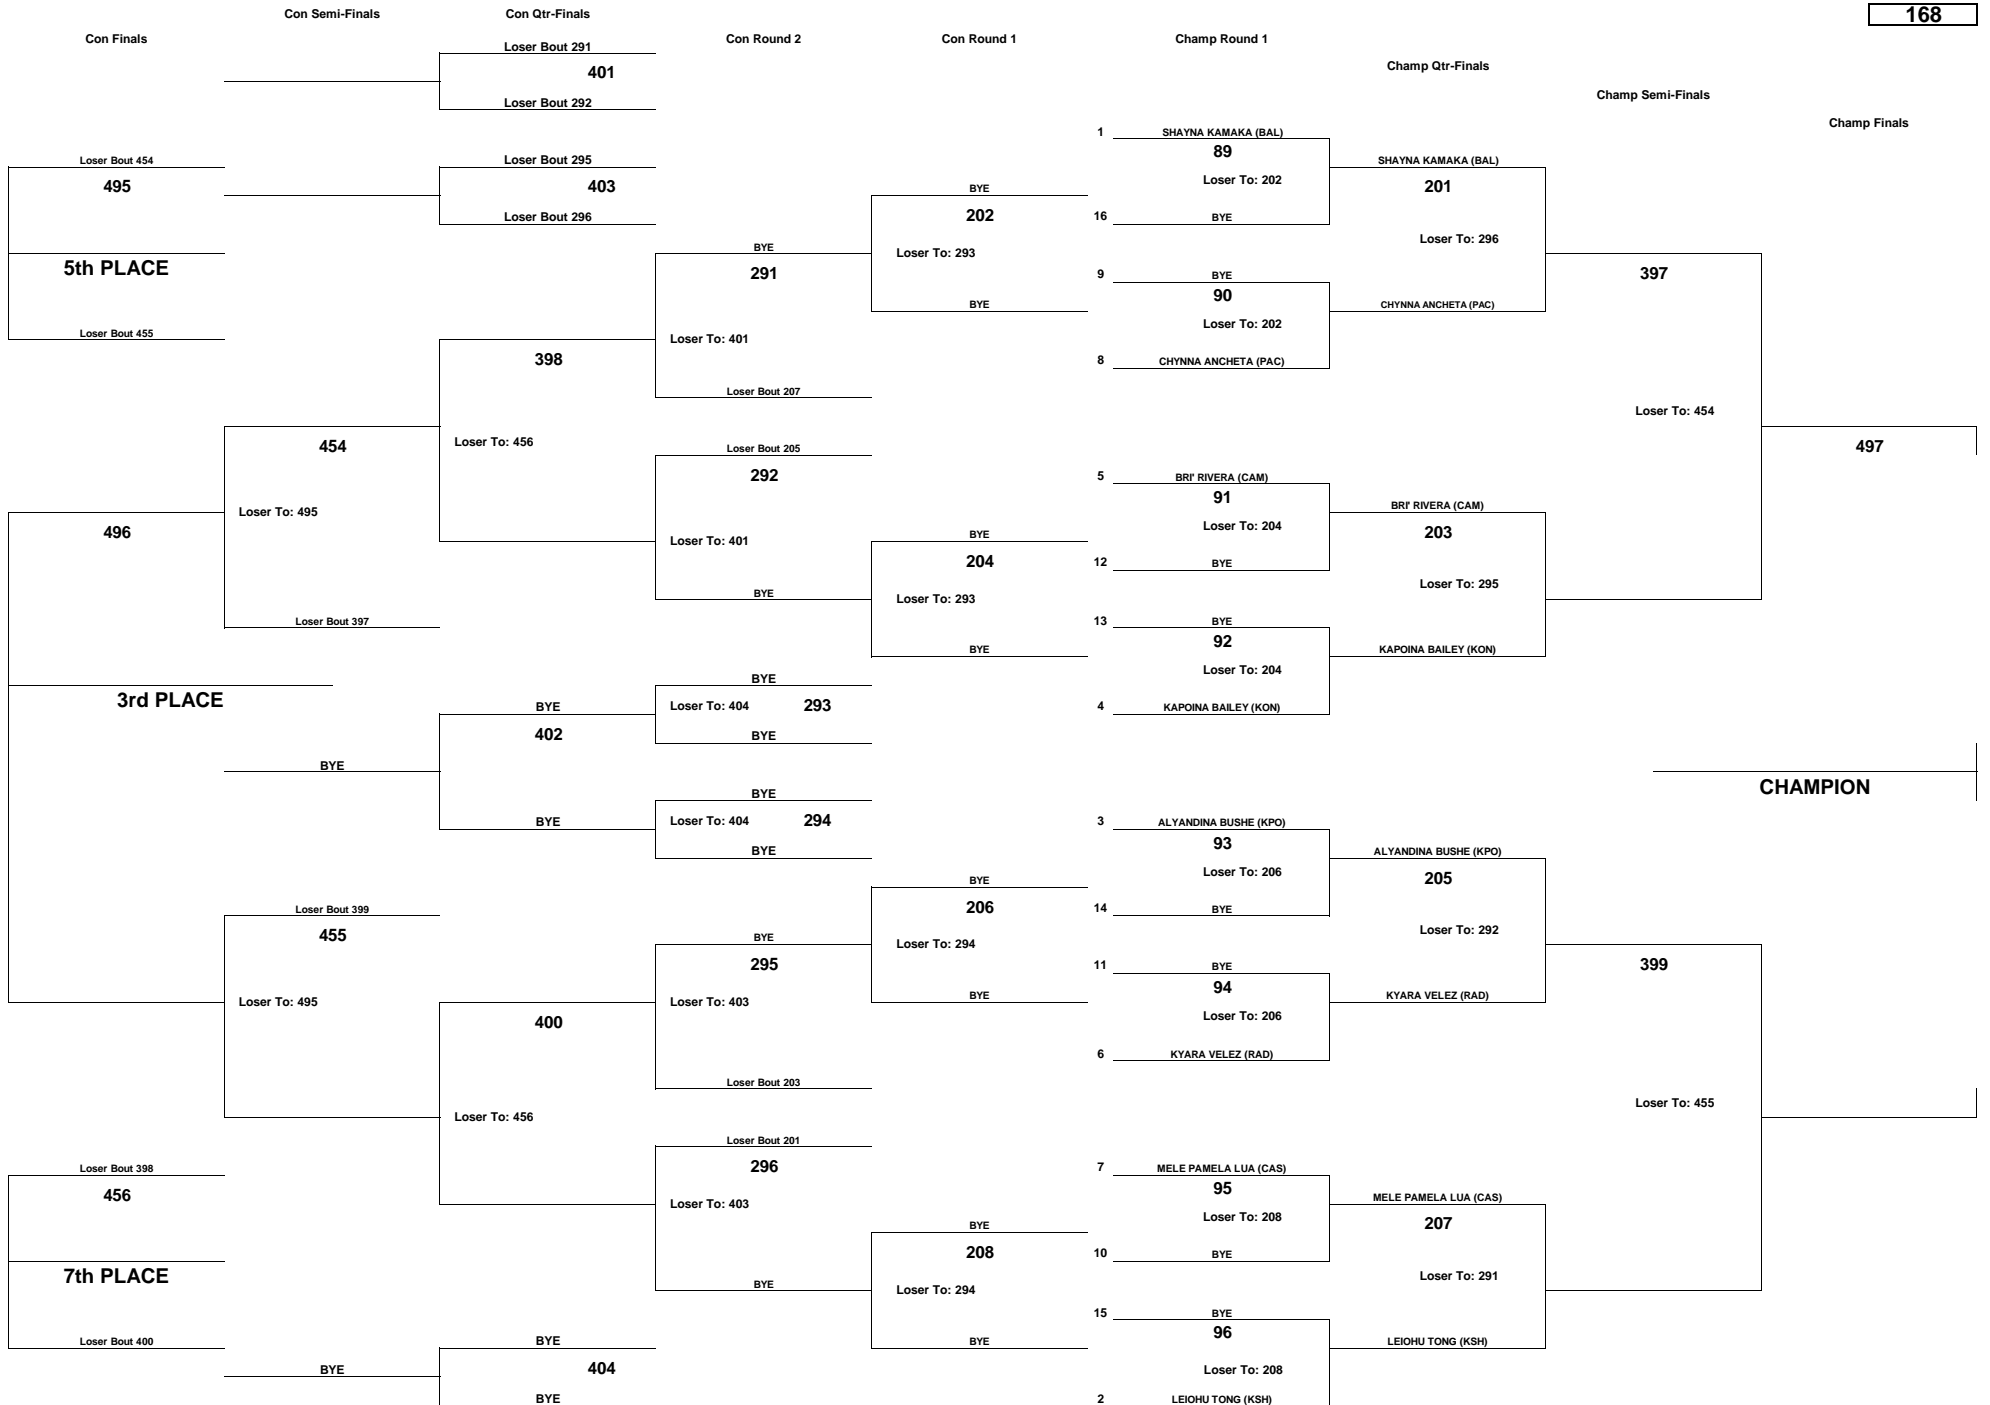

PA'ANI CHALLENGE 2018 GIRLS - OPEN DIVISION

WEIGHT CLASS

168