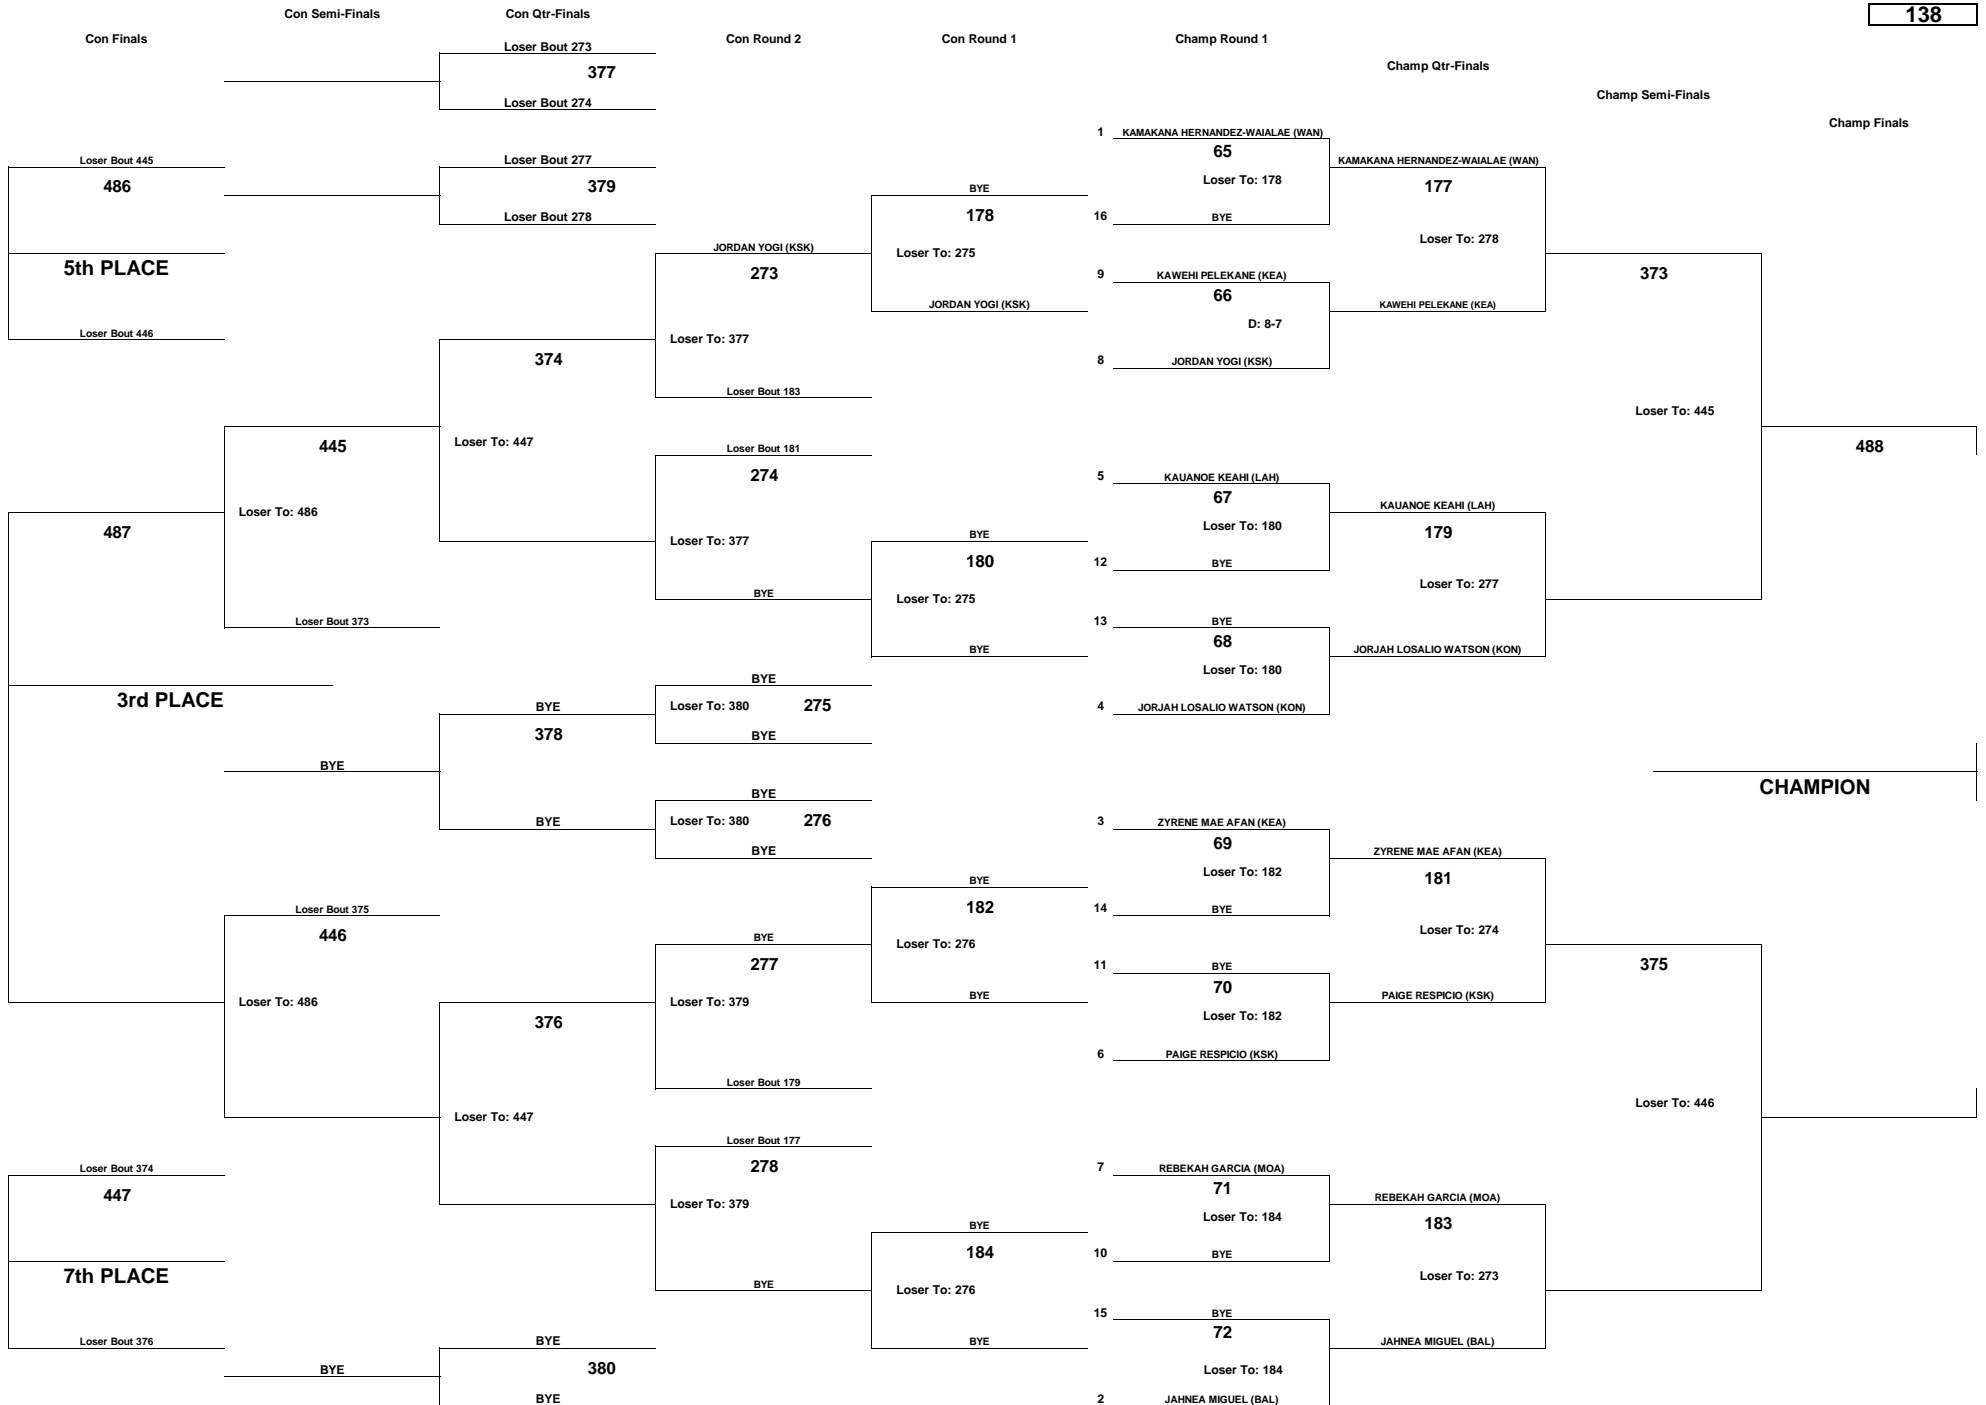

PA'ANI CHALLENGE 2018 GIRLS - OPEN DIVISION

WEIGHT CLASS

138