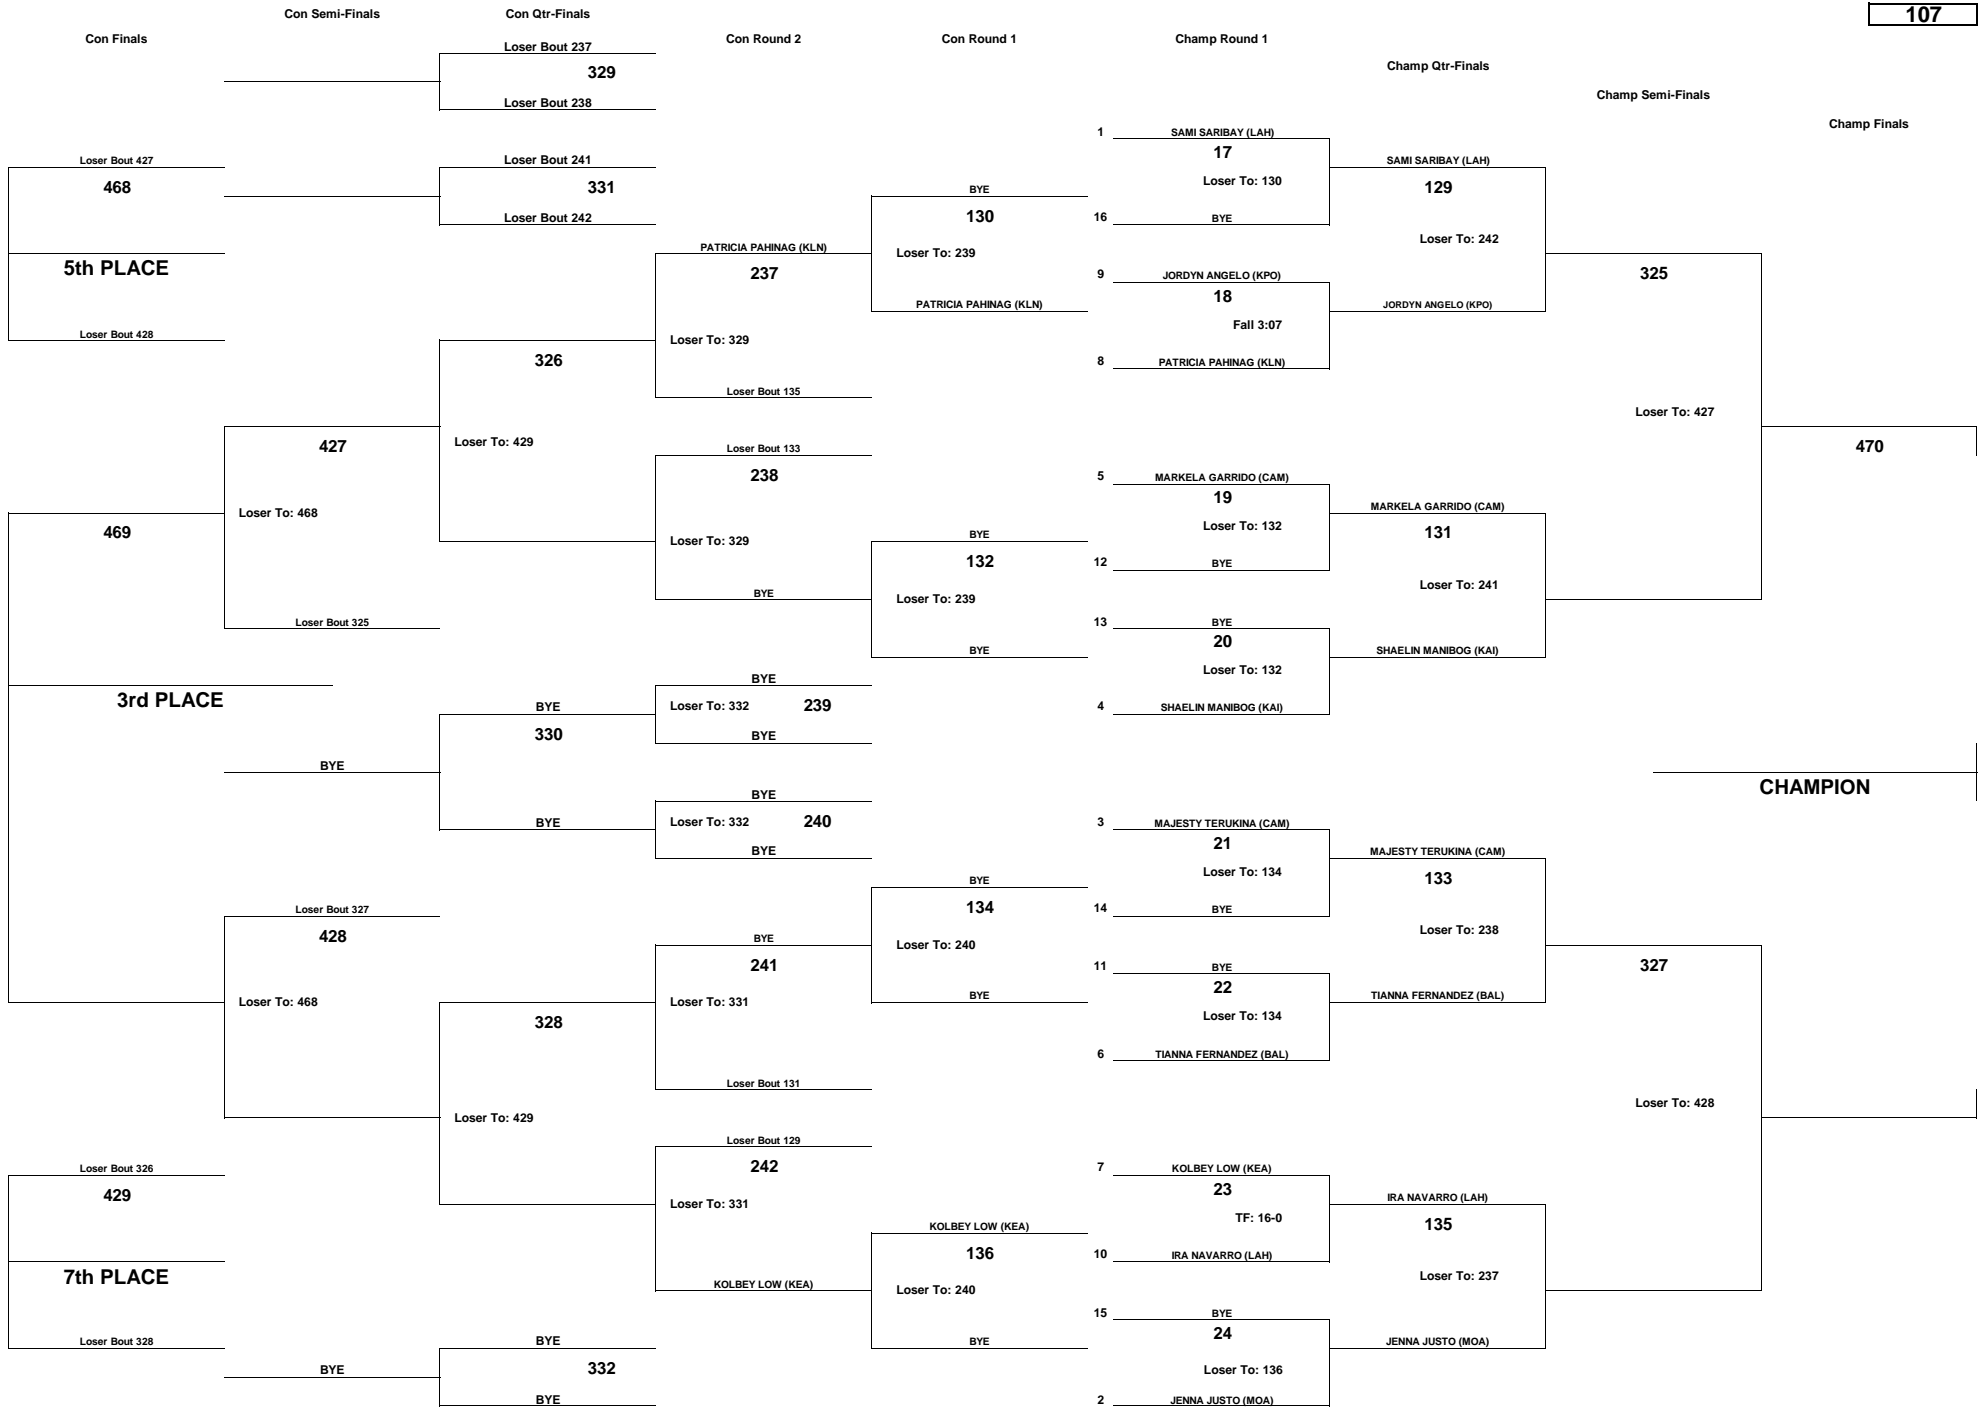

PA'ANI CHALLENGE 2018 GIRLS - OPEN DIVISION

WEIGHT CLASS

107