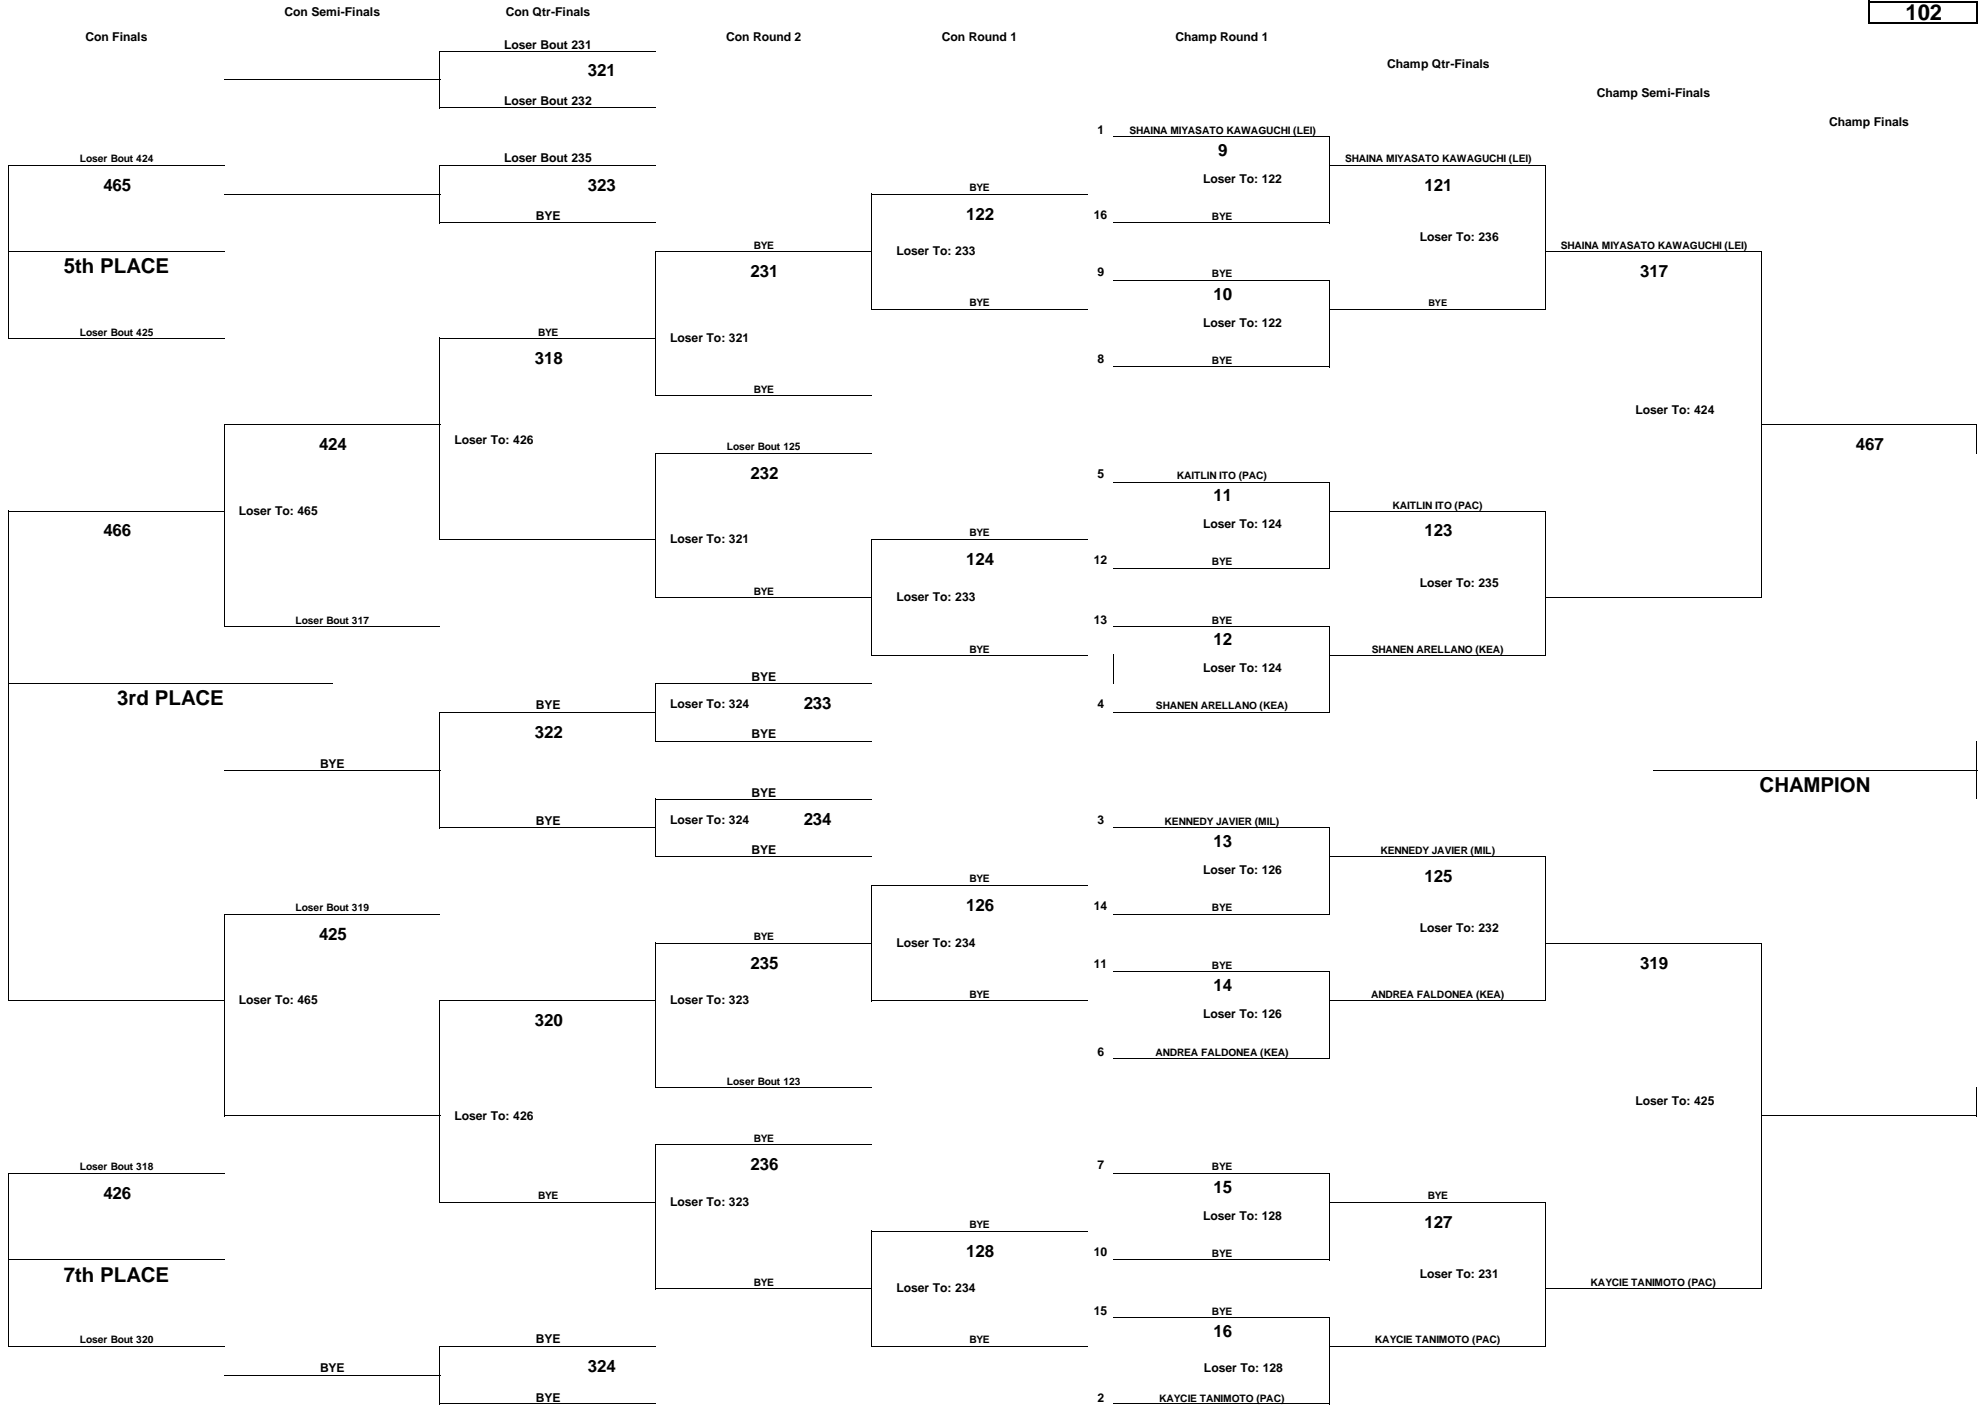

PA'ANI CHALLENGE 2018 GIRLS - OPEN DIVISION

WEIGHT CLASS

102