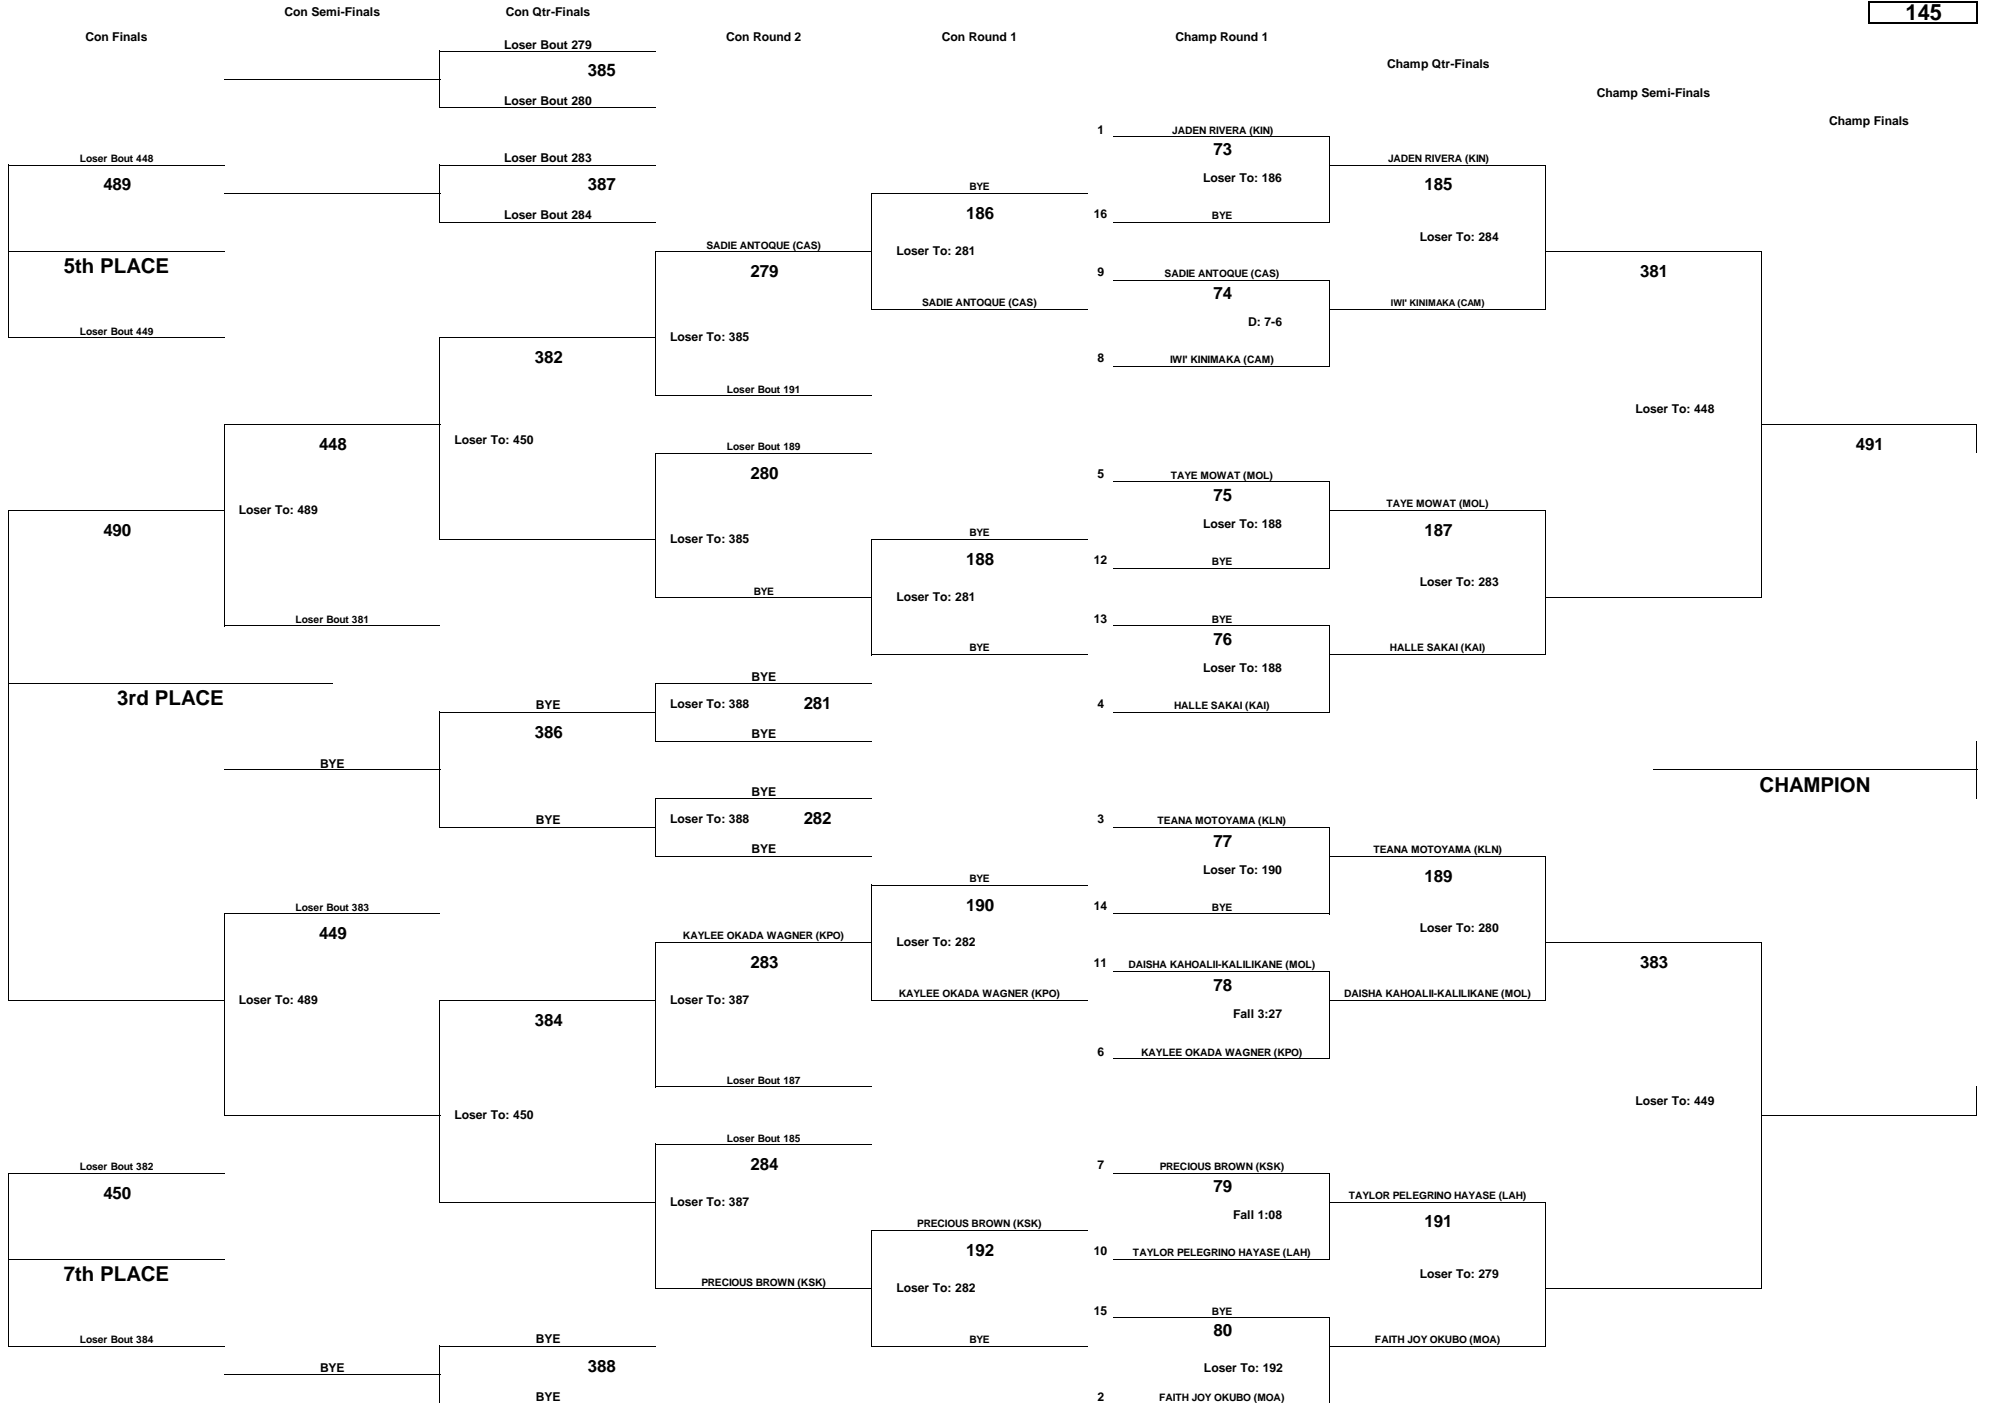

PA'ANI CHALLENGE 2018 GIRLS - OPEN DIVISION

WEIGHT CLASS

145