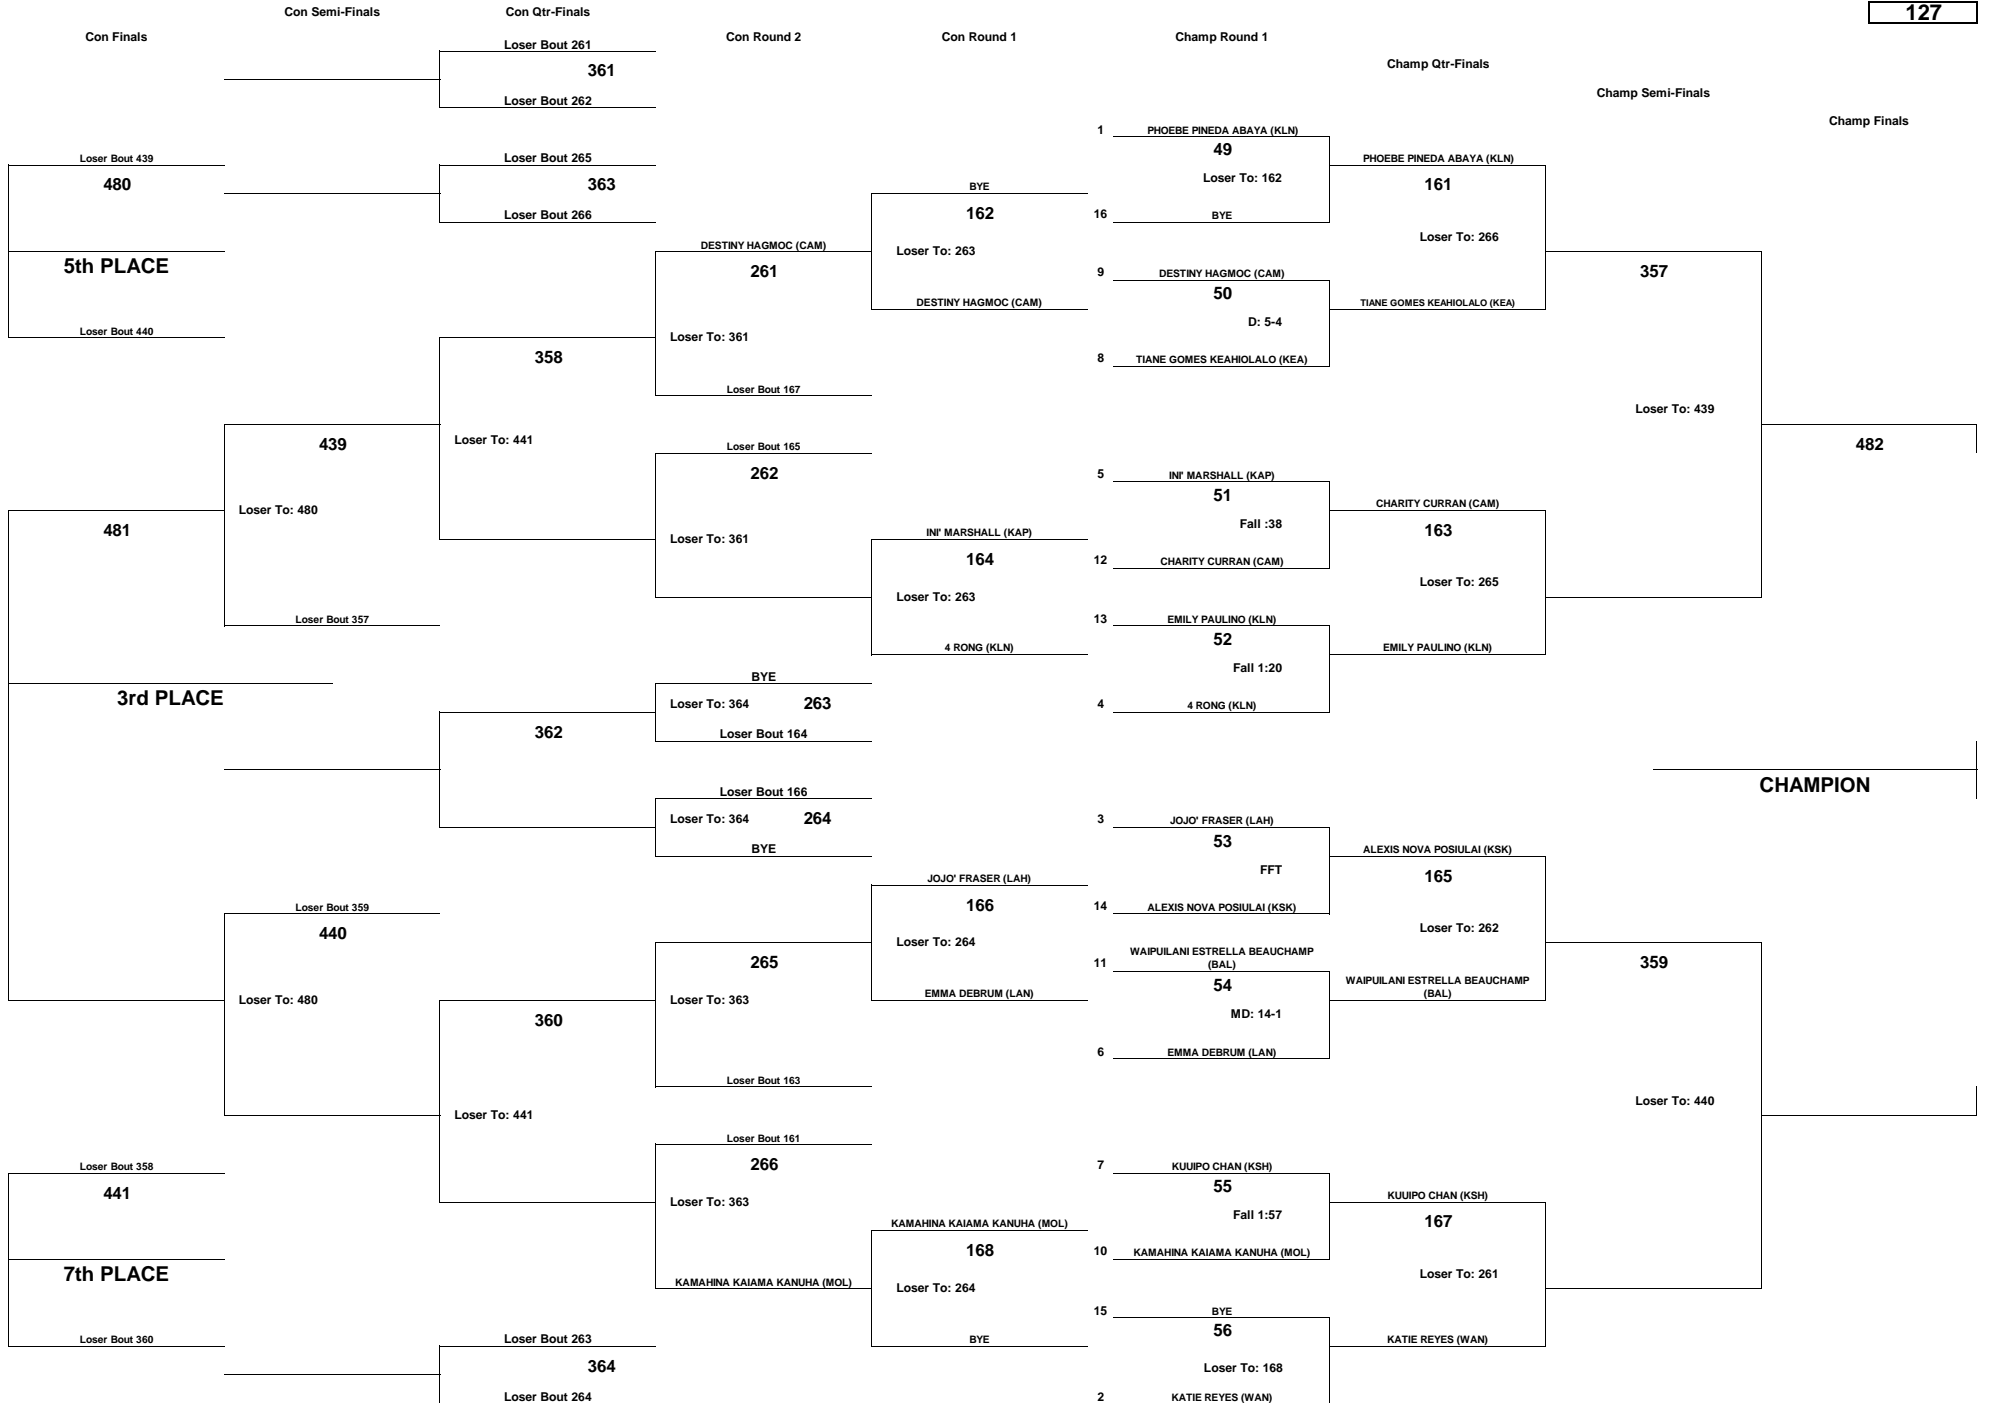

PA'ANI CHALLENGE 2018 GIRLS - OPEN DIVISION

WEIGHT CLASS

127