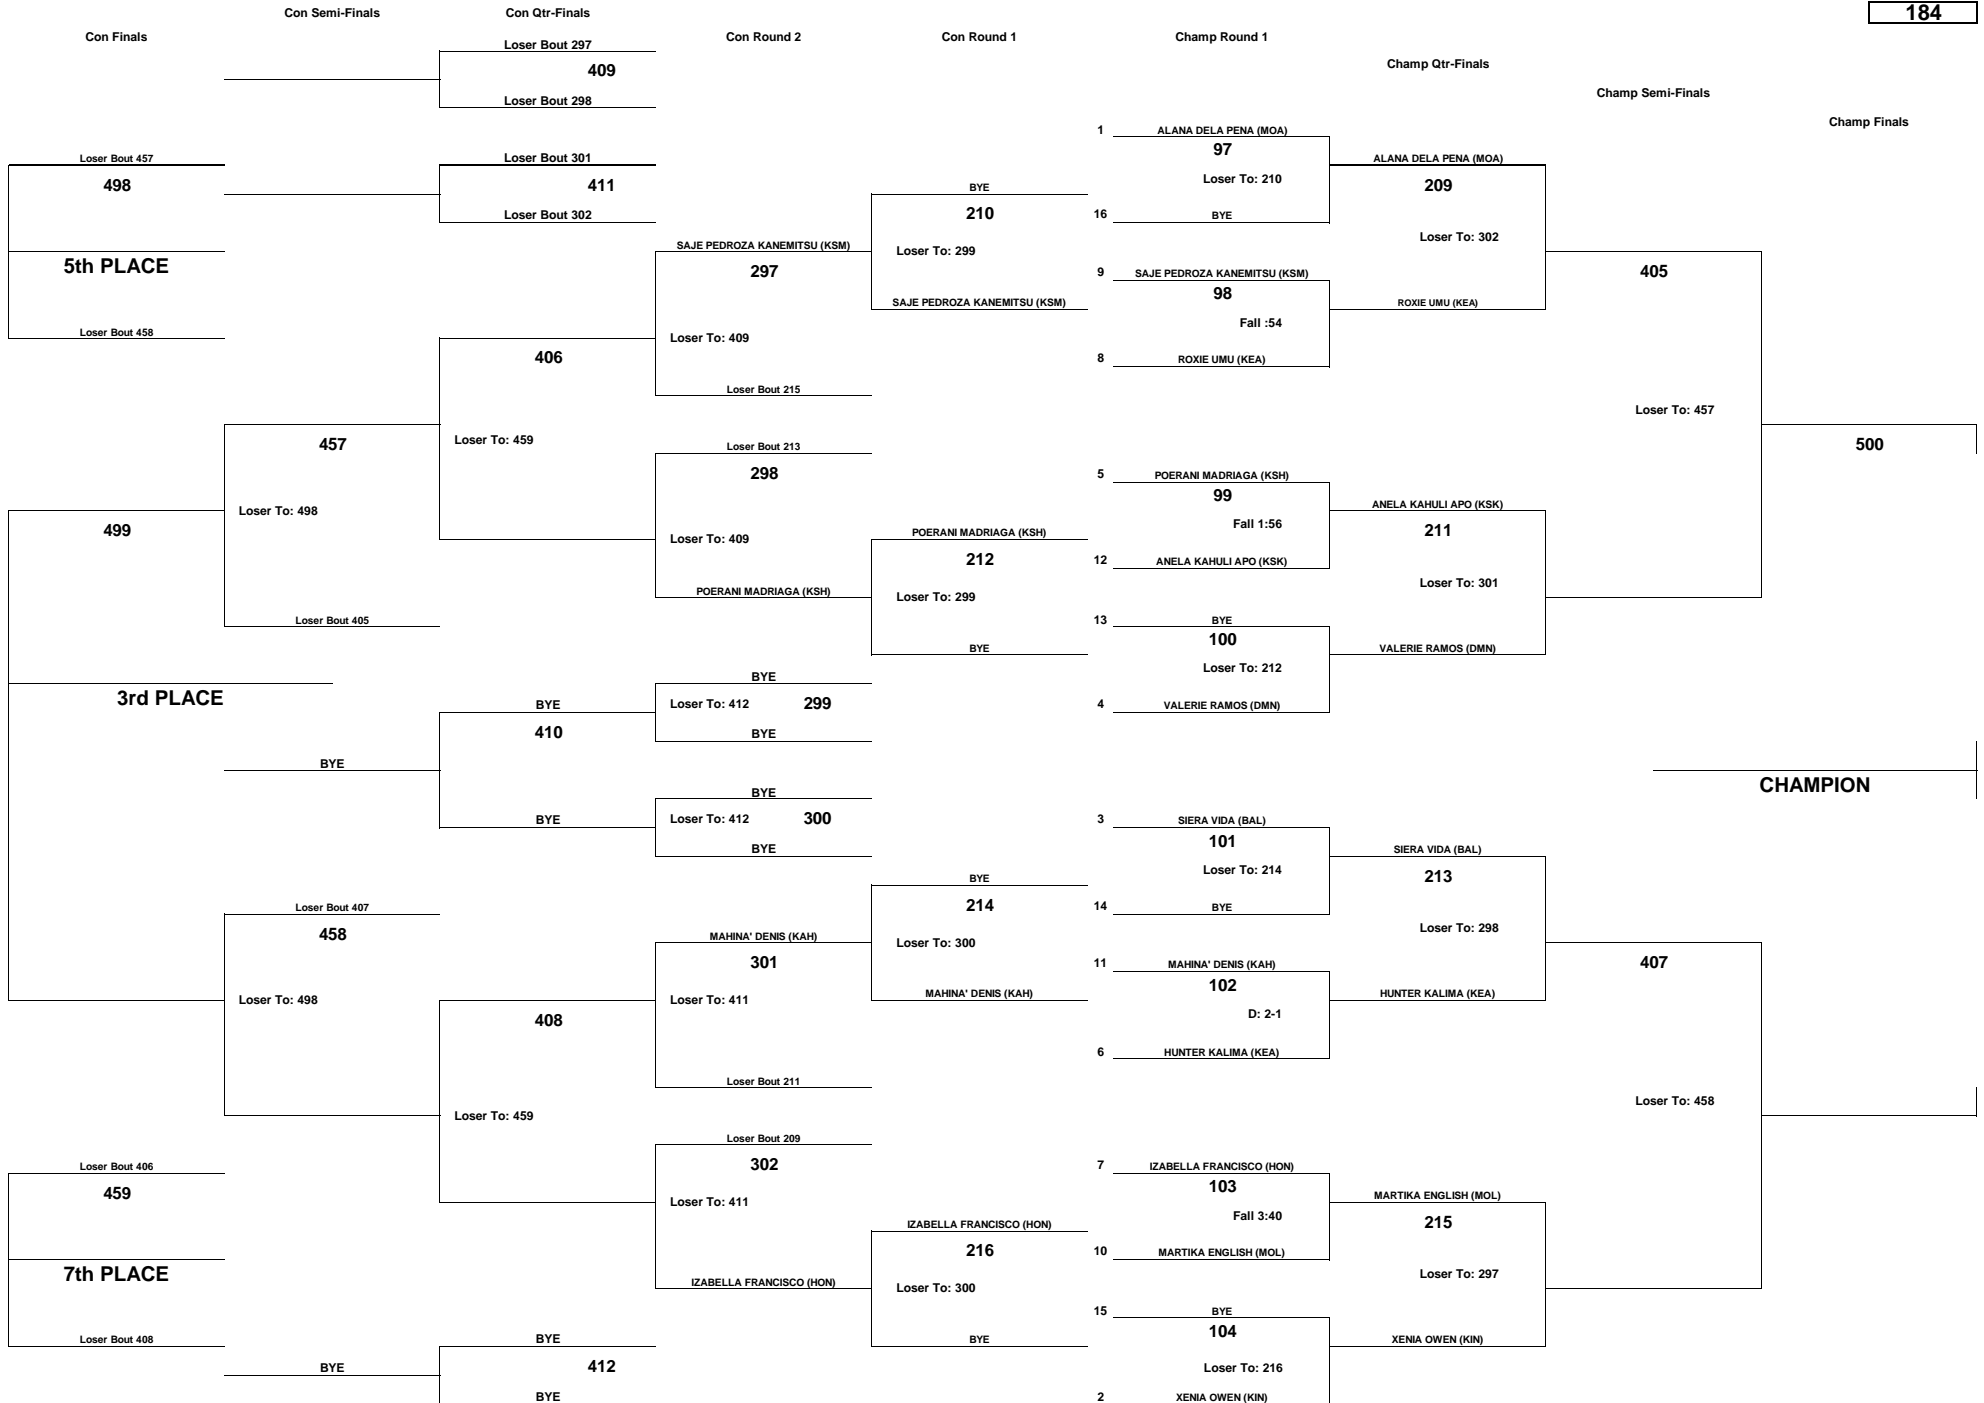

PA'ANI CHALLENGE 2018 GIRLS - OPEN DIVISION

WEIGHT CLASS

184