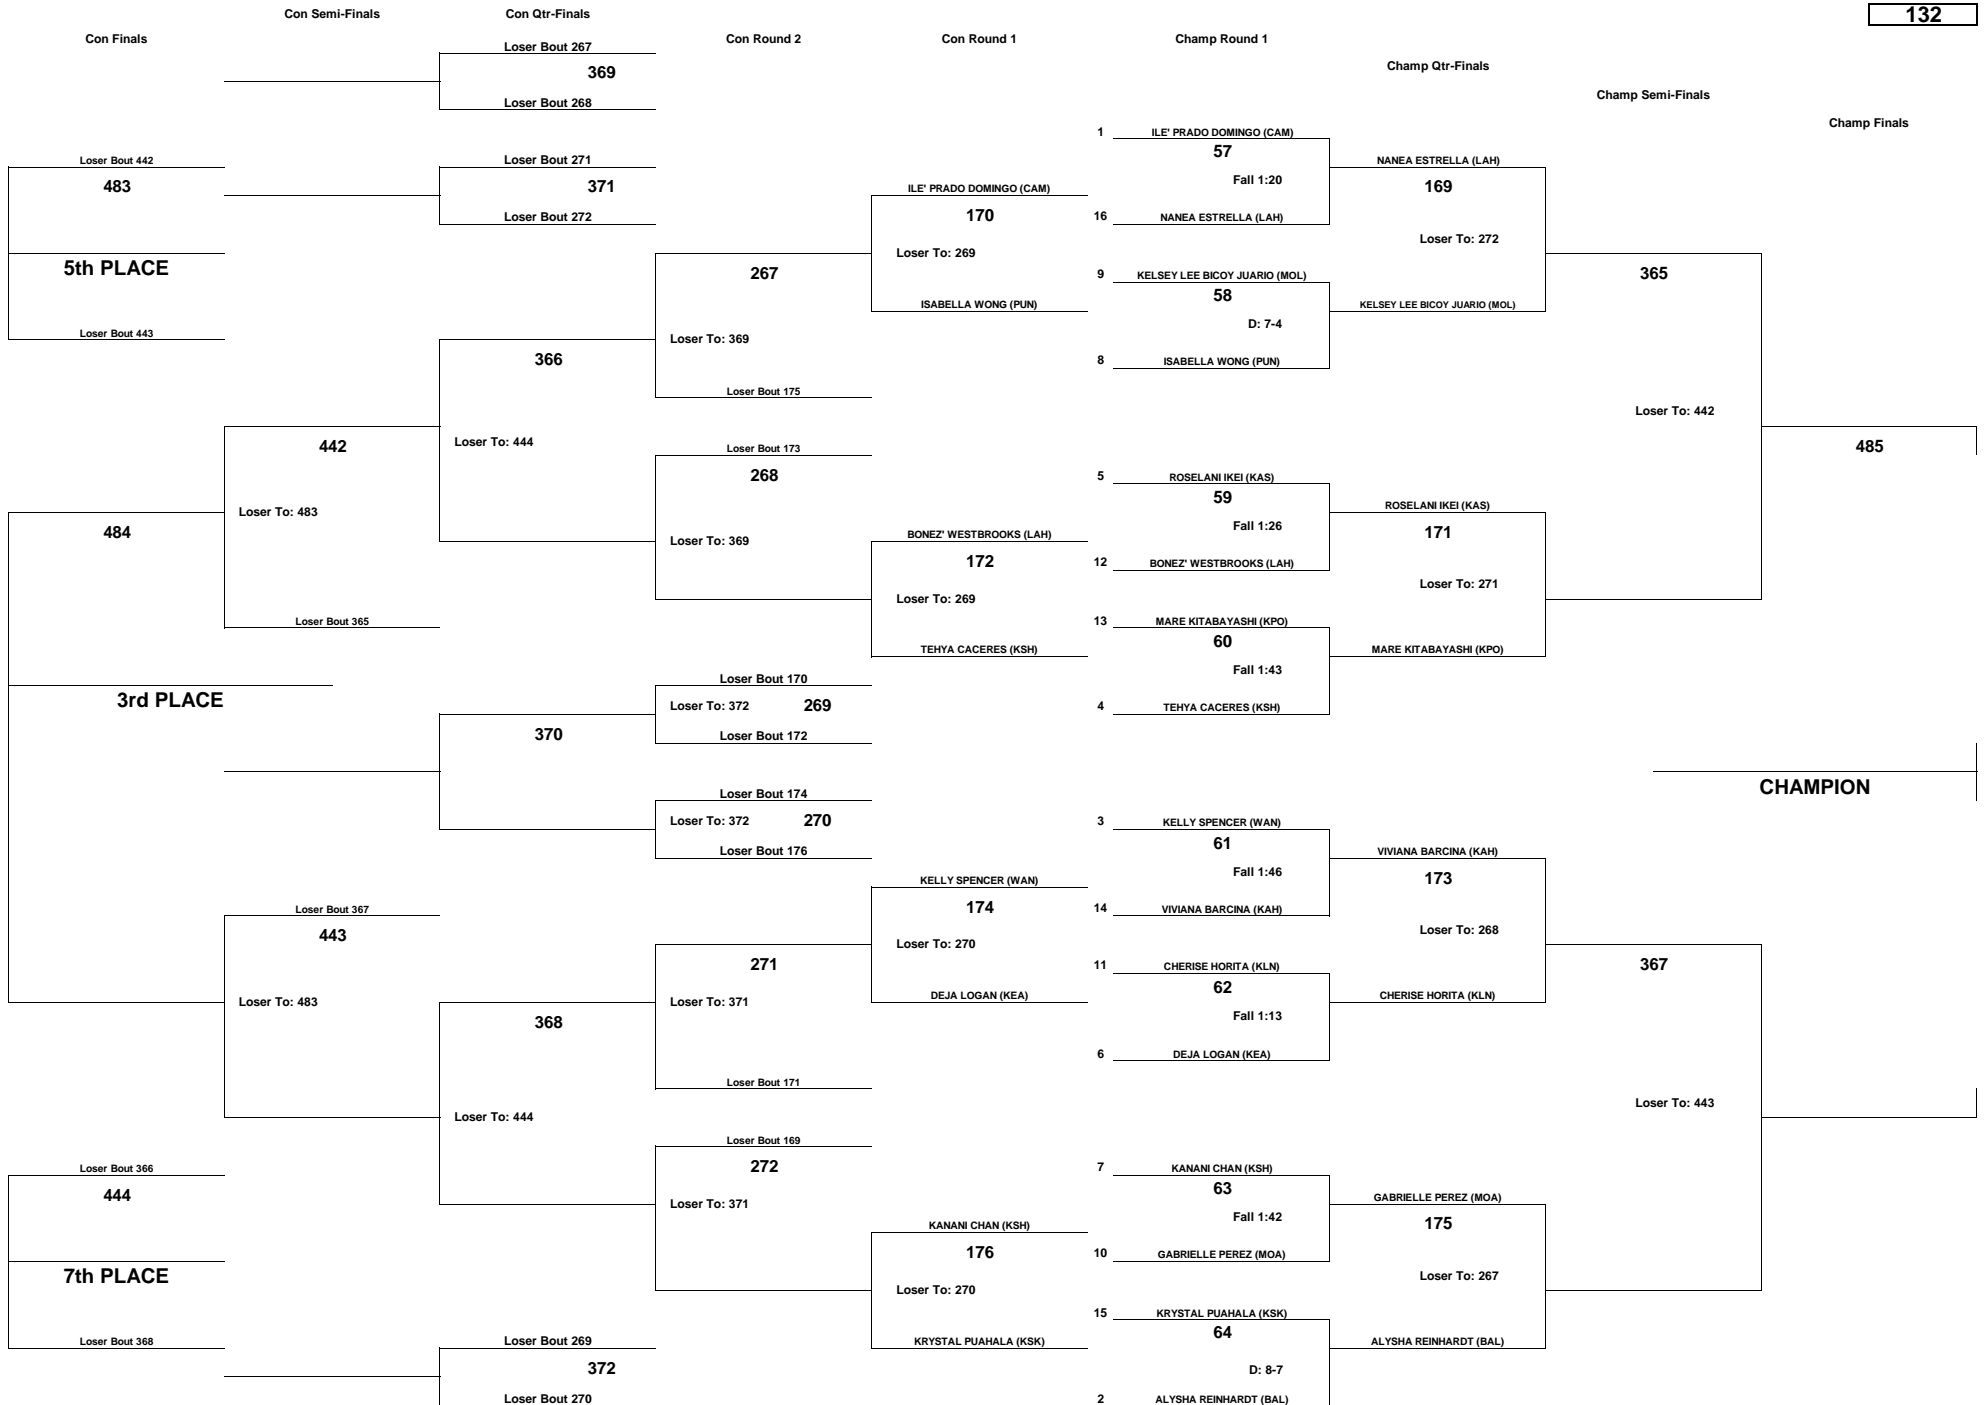

PA'ANI CHALLENGE 2018 GIRLS - OPEN DIVISION

WEIGHT CLASS

132