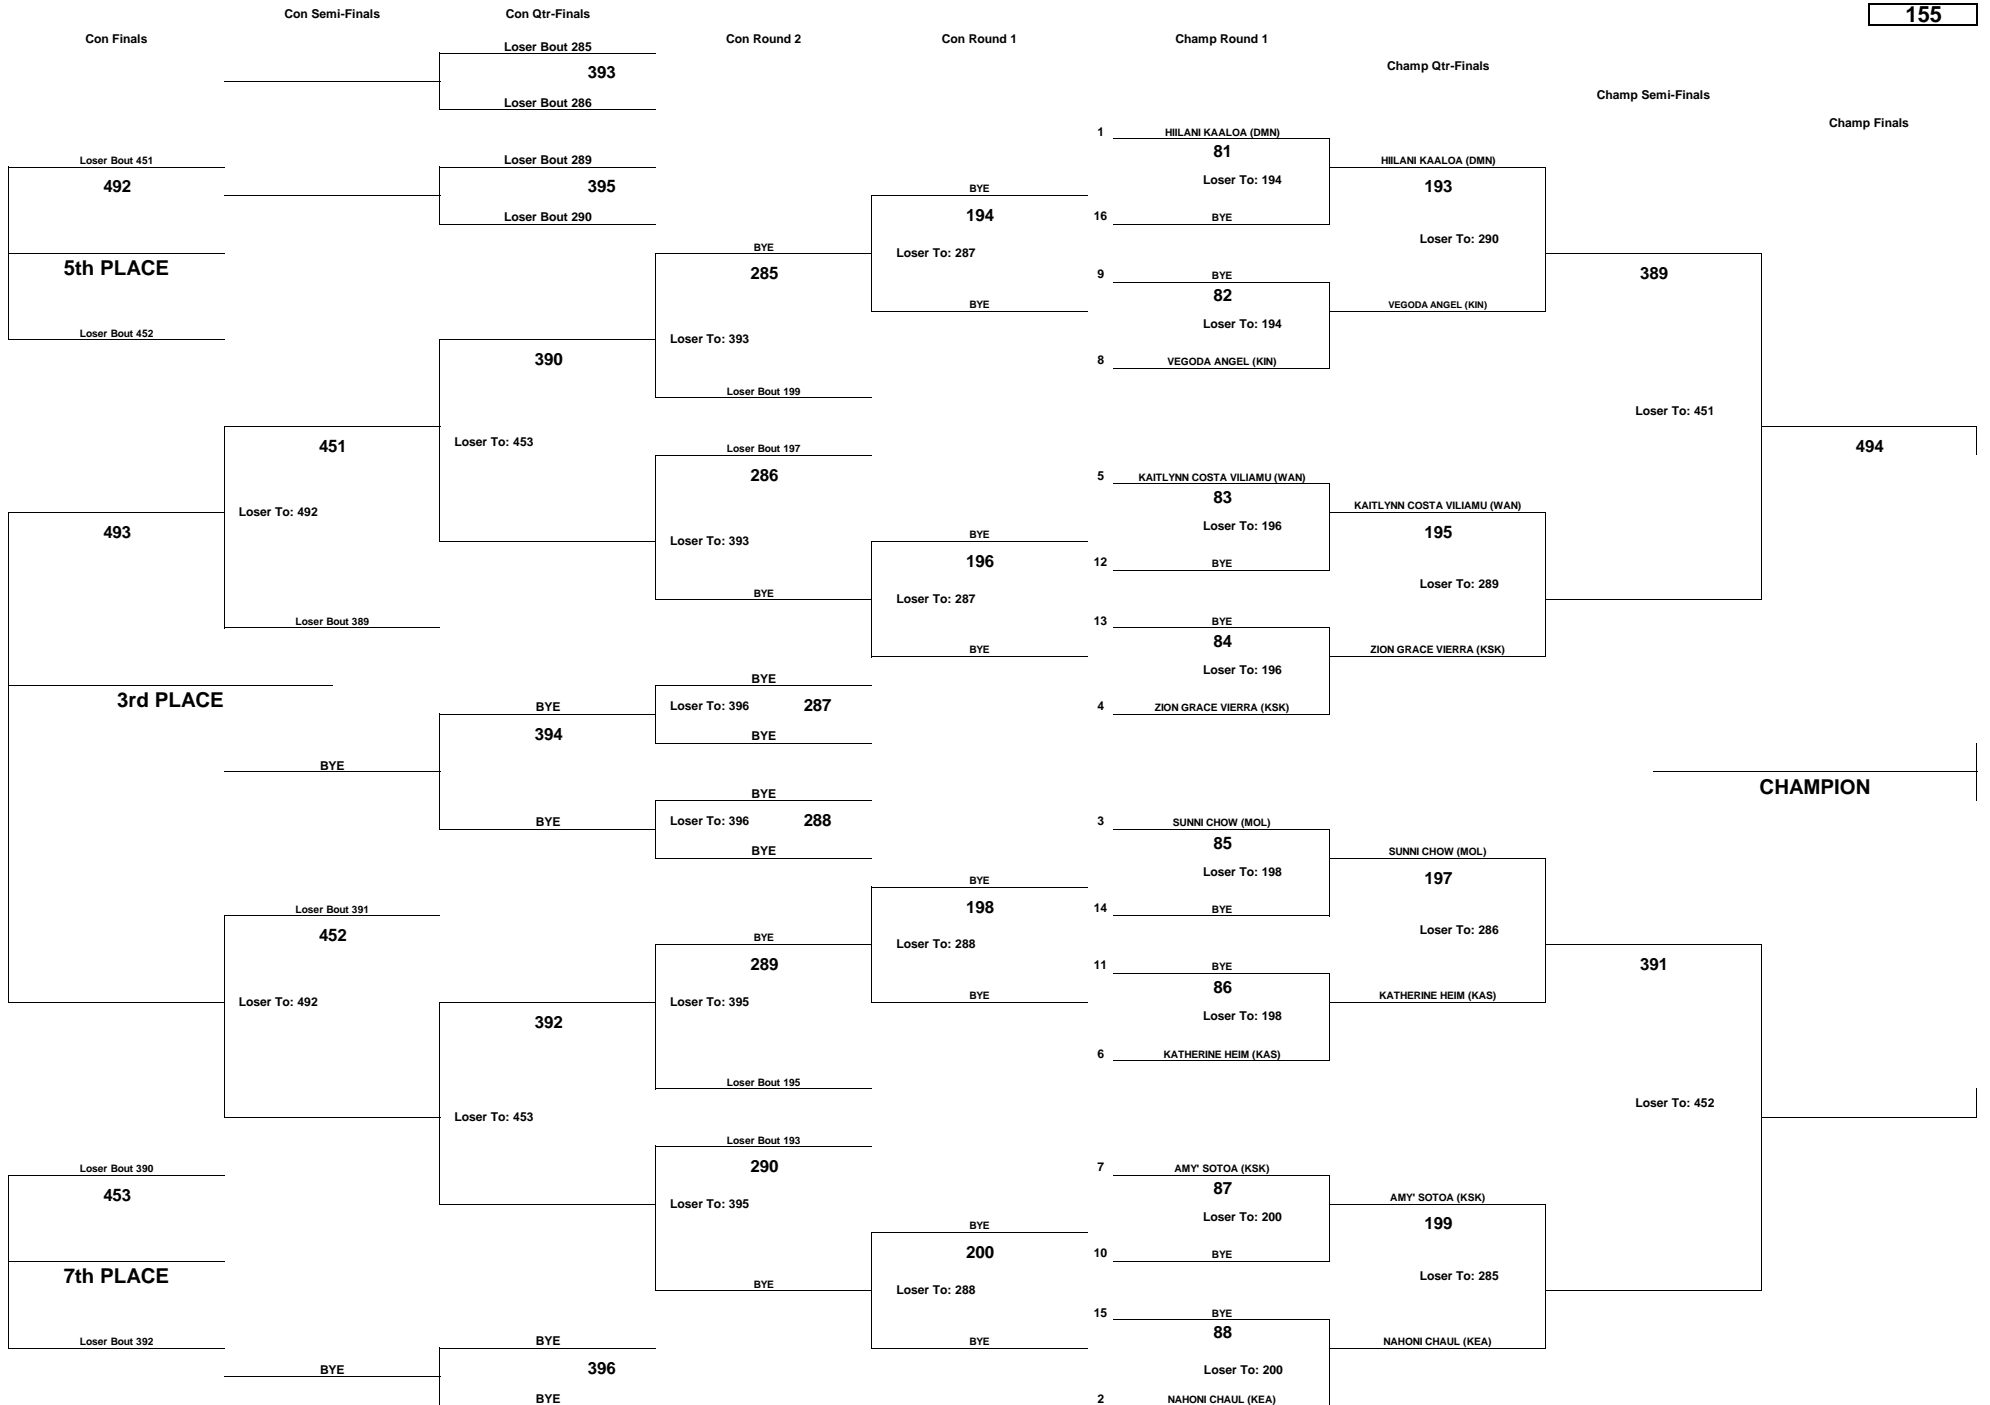

PA'ANI CHALLENGE 2018 GIRLS - OPEN DIVISION

WEIGHT CLASS

155