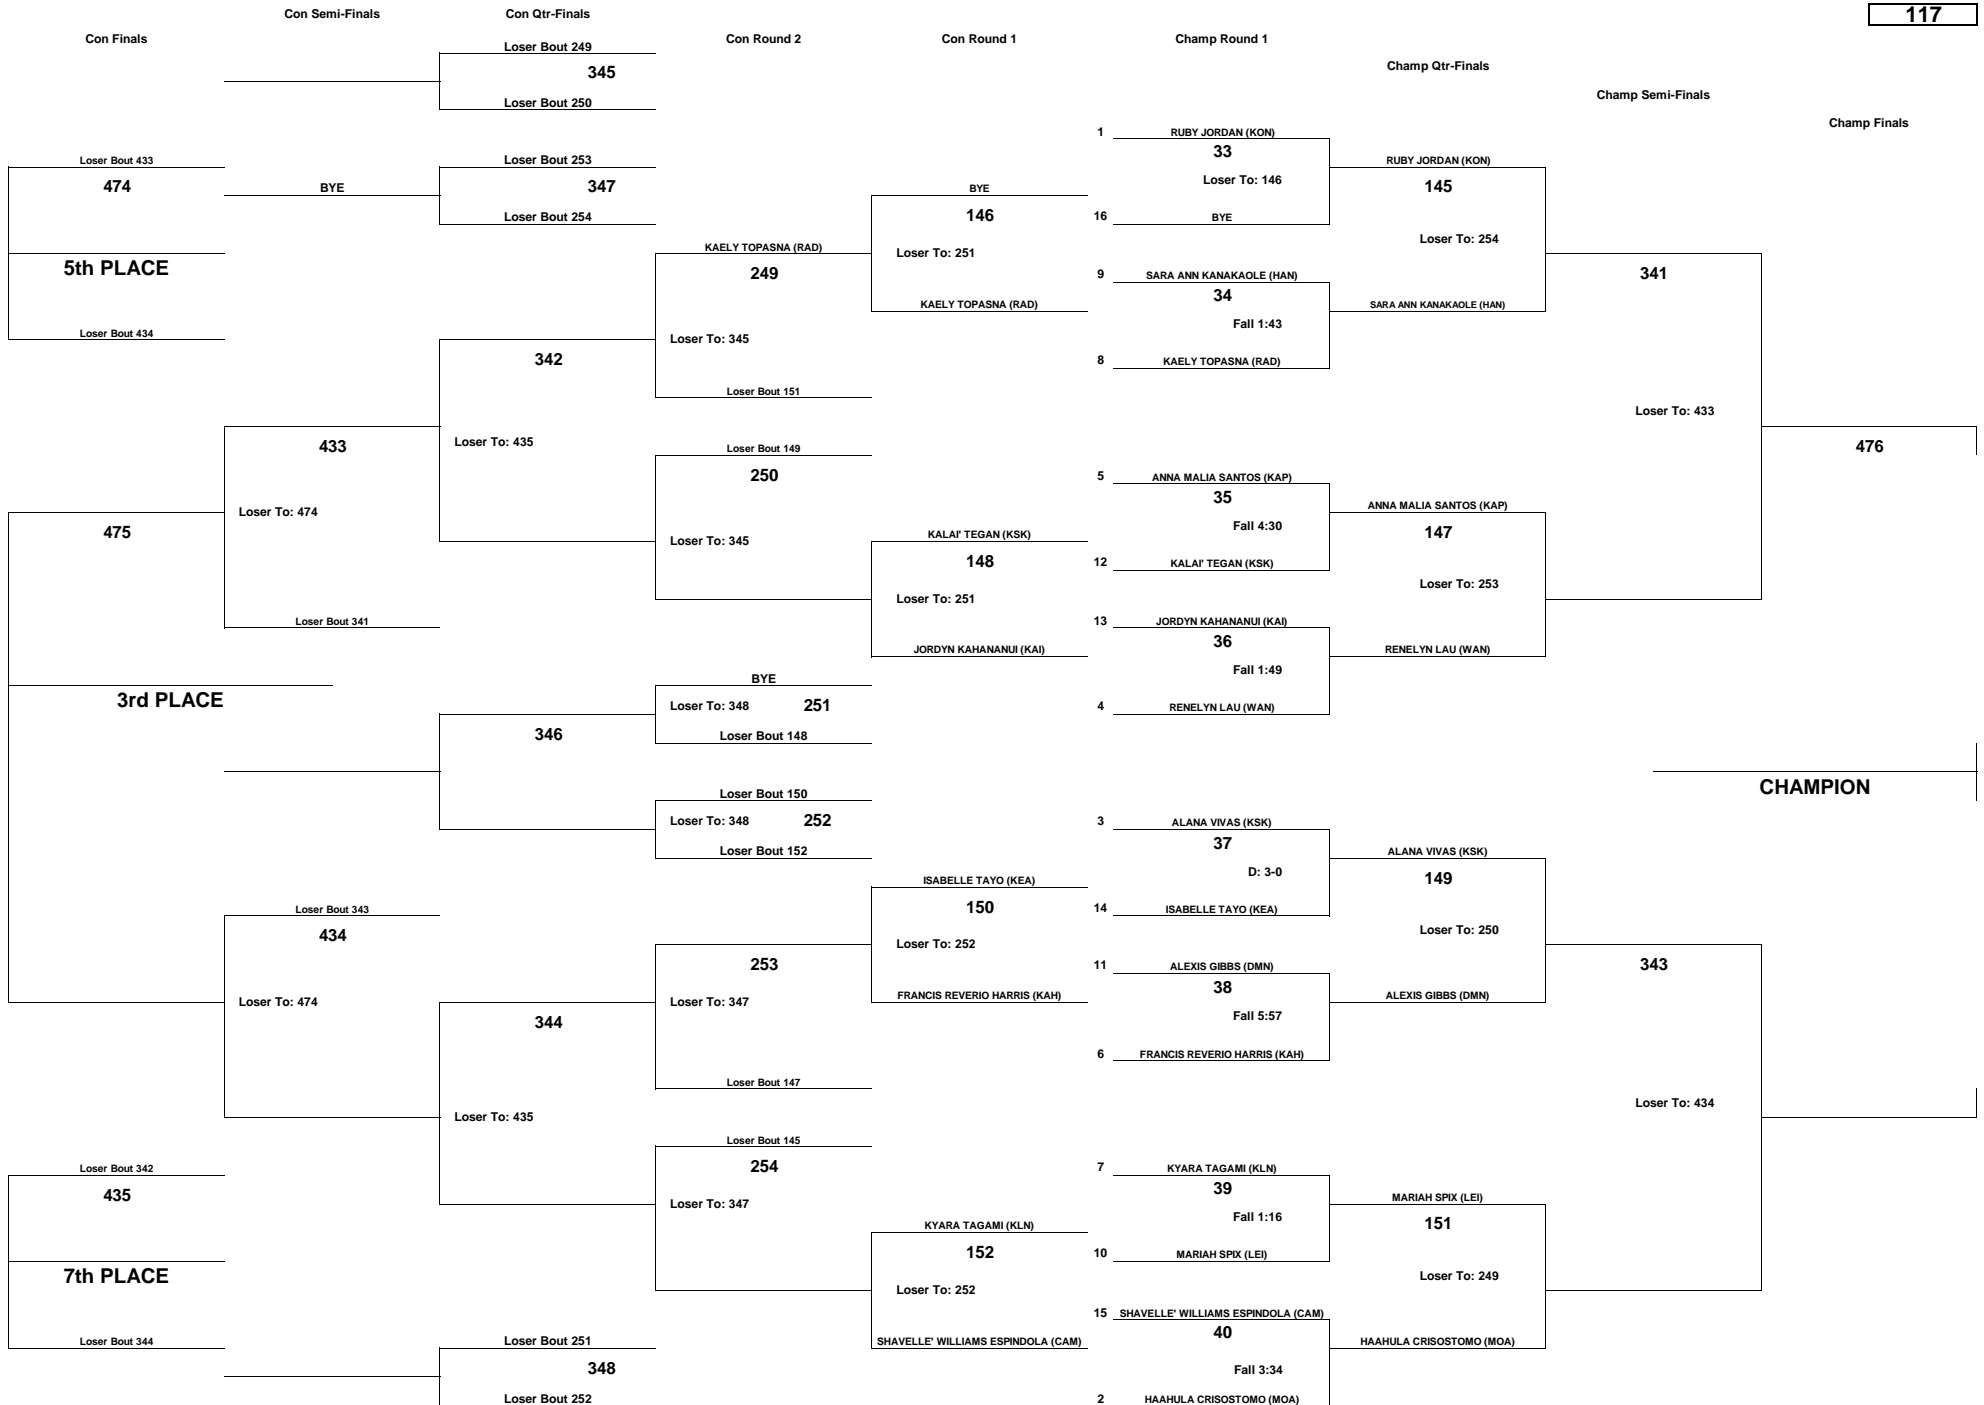

PA'ANI CHALLENGE 2018 GIRLS - OPEN DIVISION

WEIGHT CLASS

117