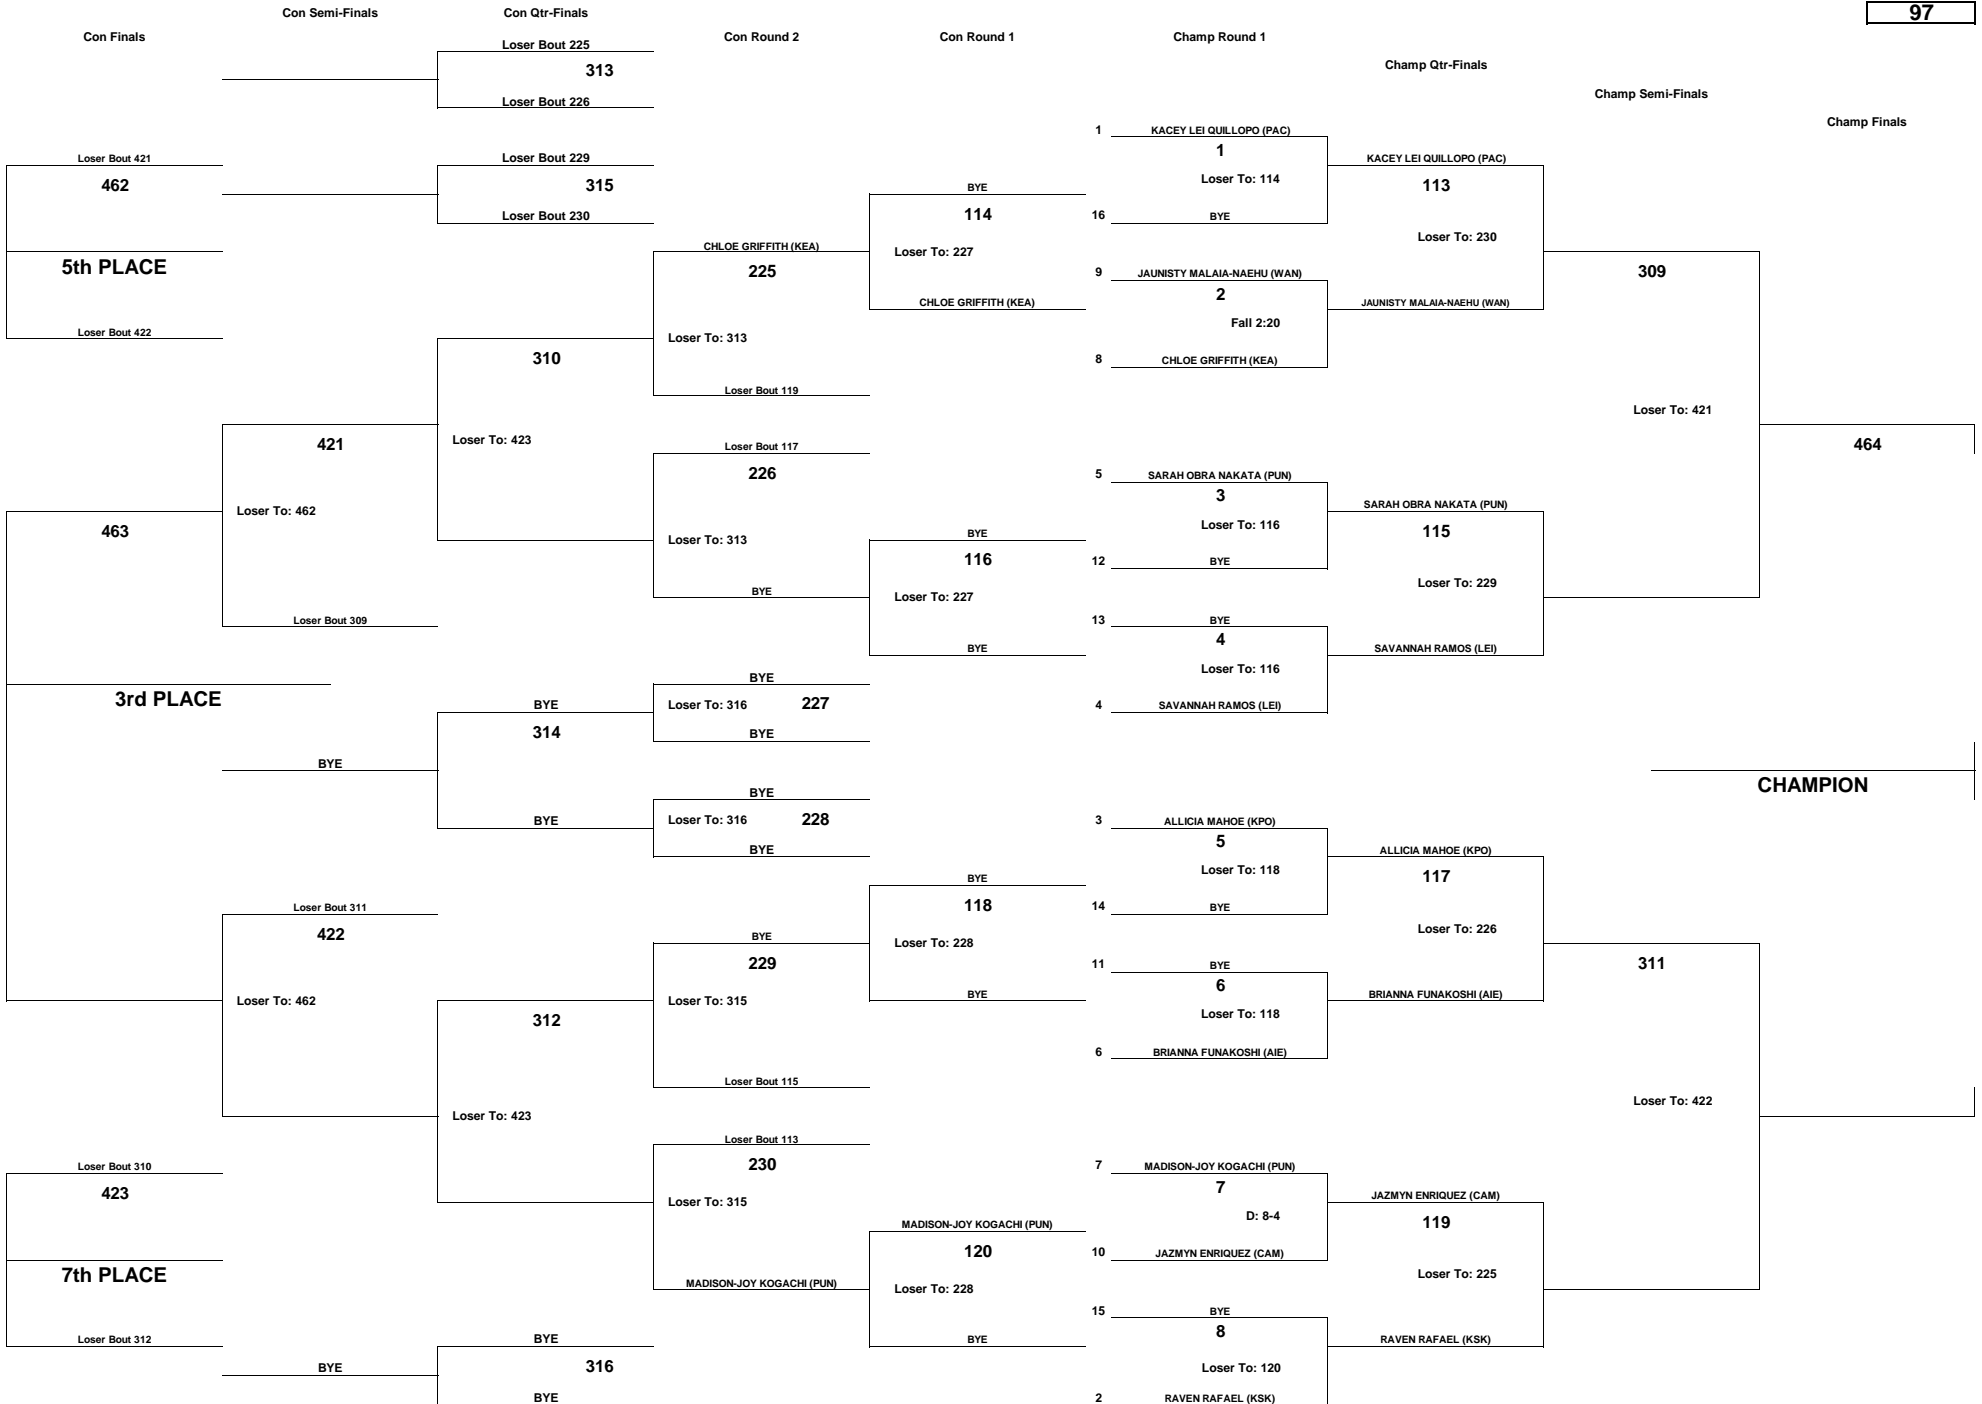

# PA'ANI CHALLENGE 2018 GIRLS - OPEN DIVISION

WEIGHT CLASS

97

2045