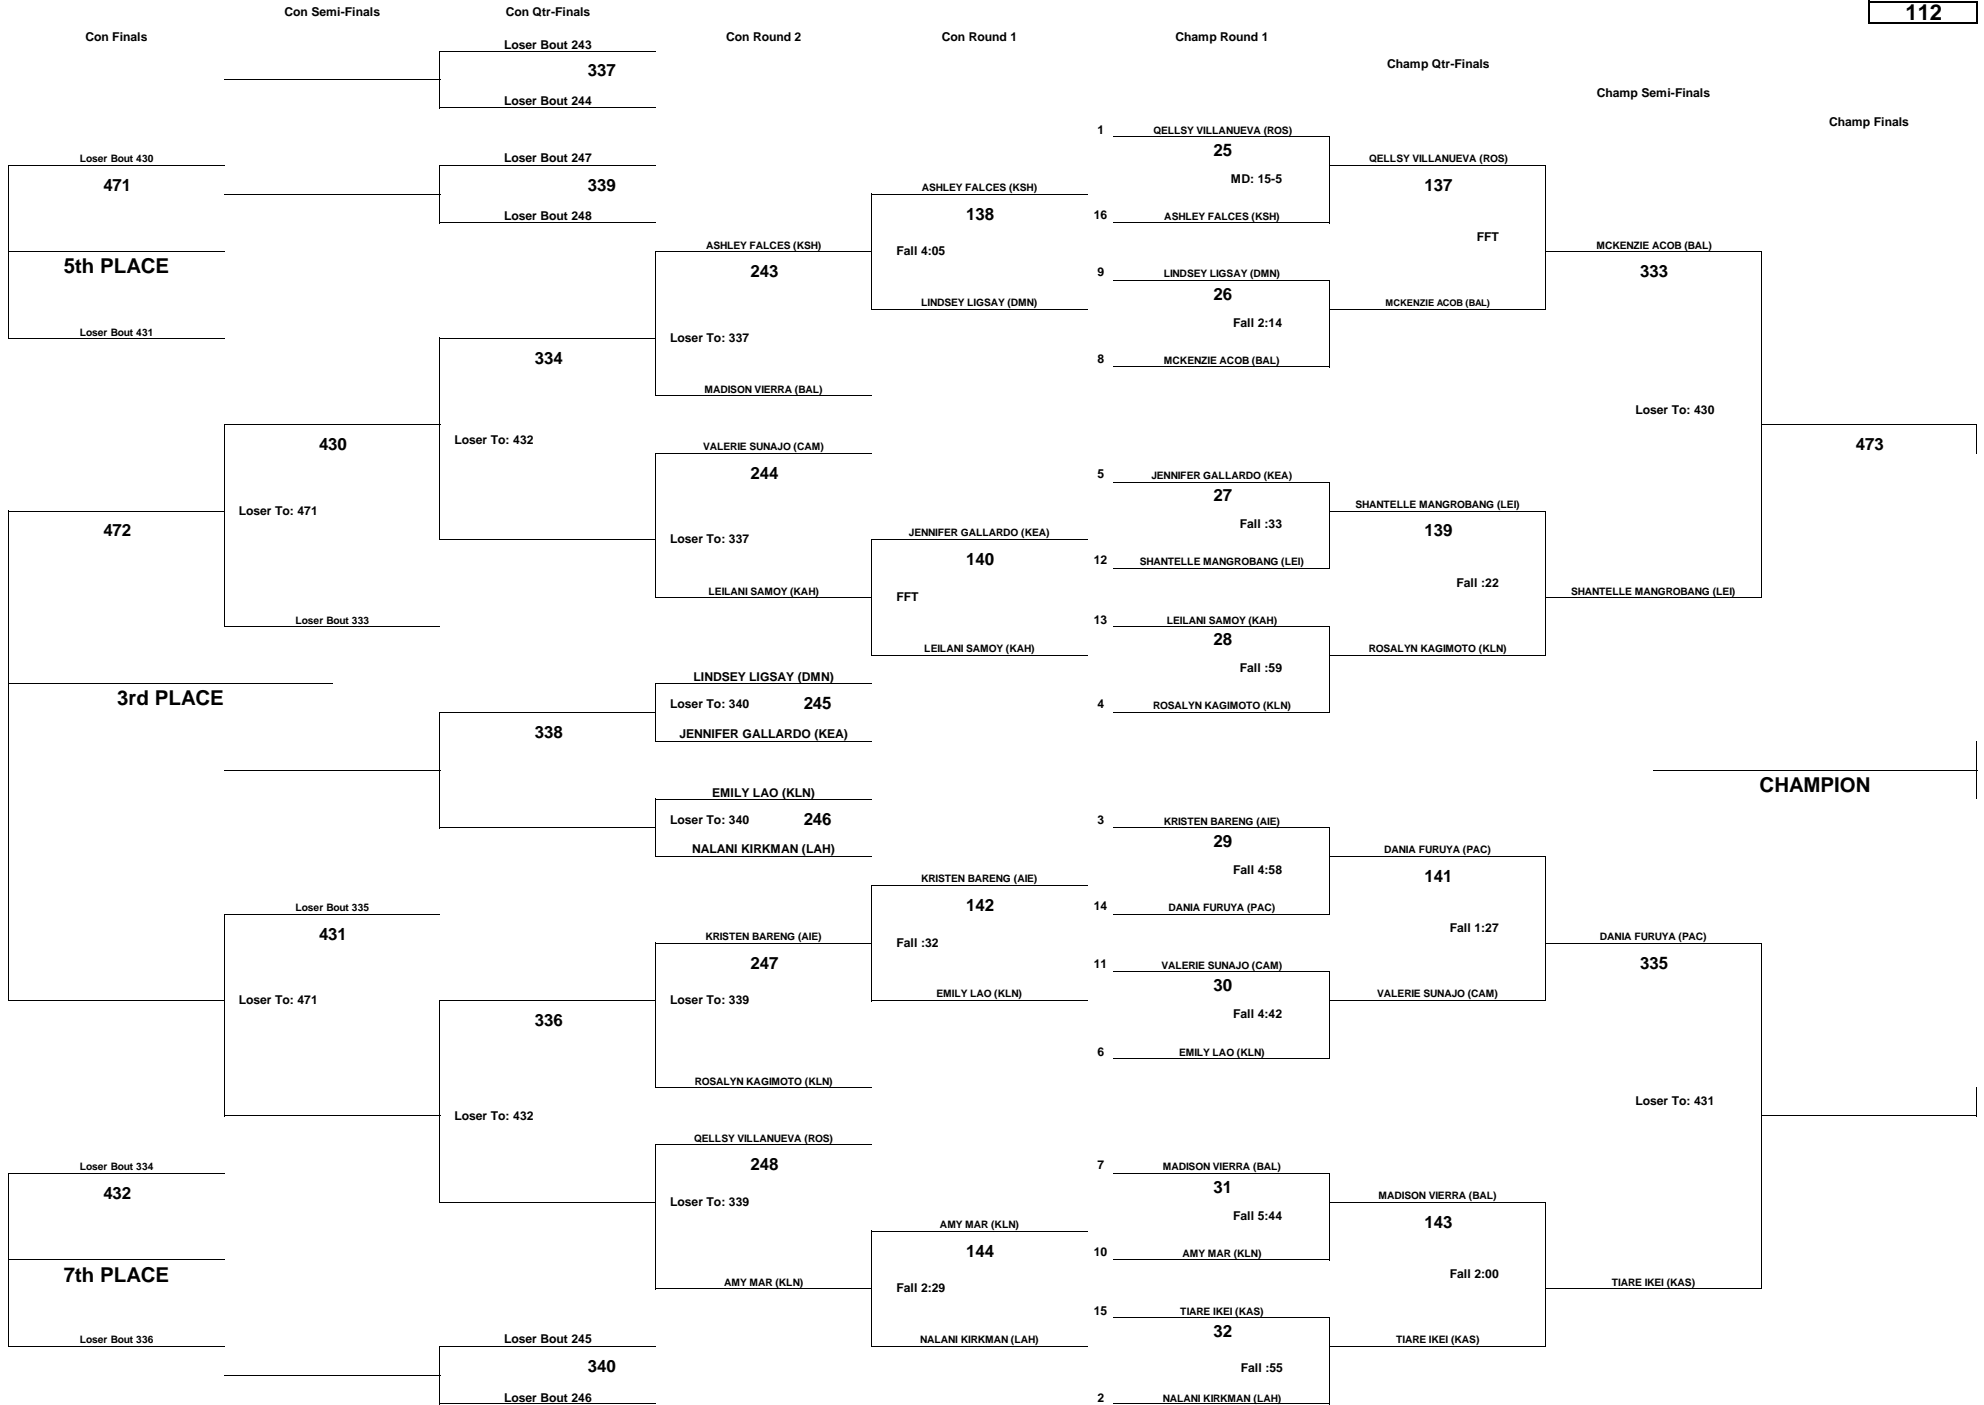

PA'ANI CHALLENGE 2018 GIRLS - OPEN DIVISION

WEIGHT CLASS

112