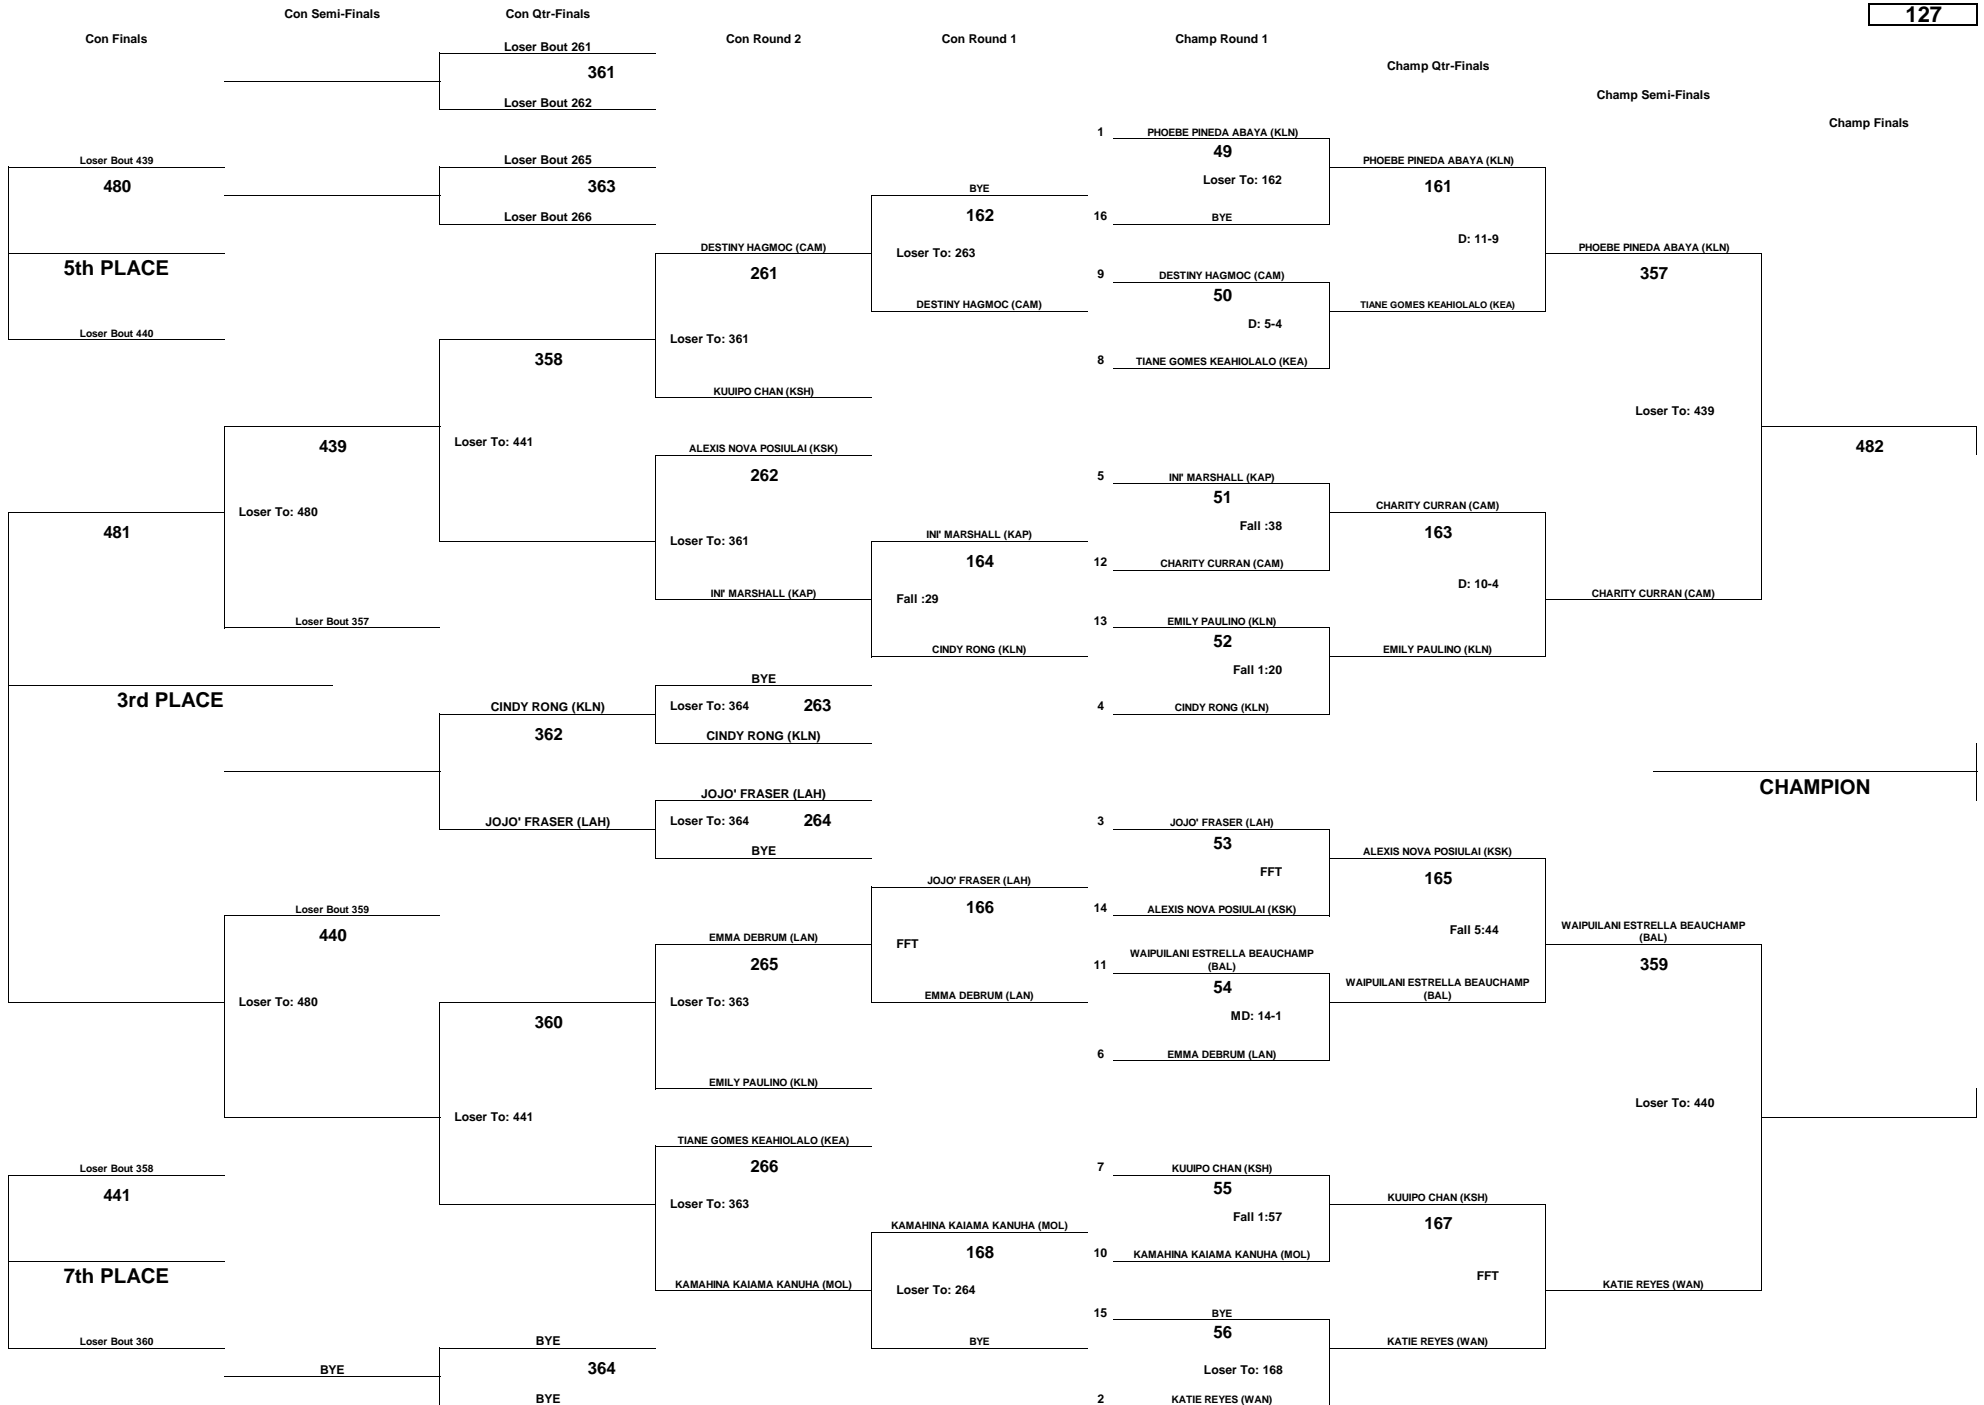

PA'ANI CHALLENGE 2018 GIRLS - OPEN DIVISION

WEIGHT CLASS

127