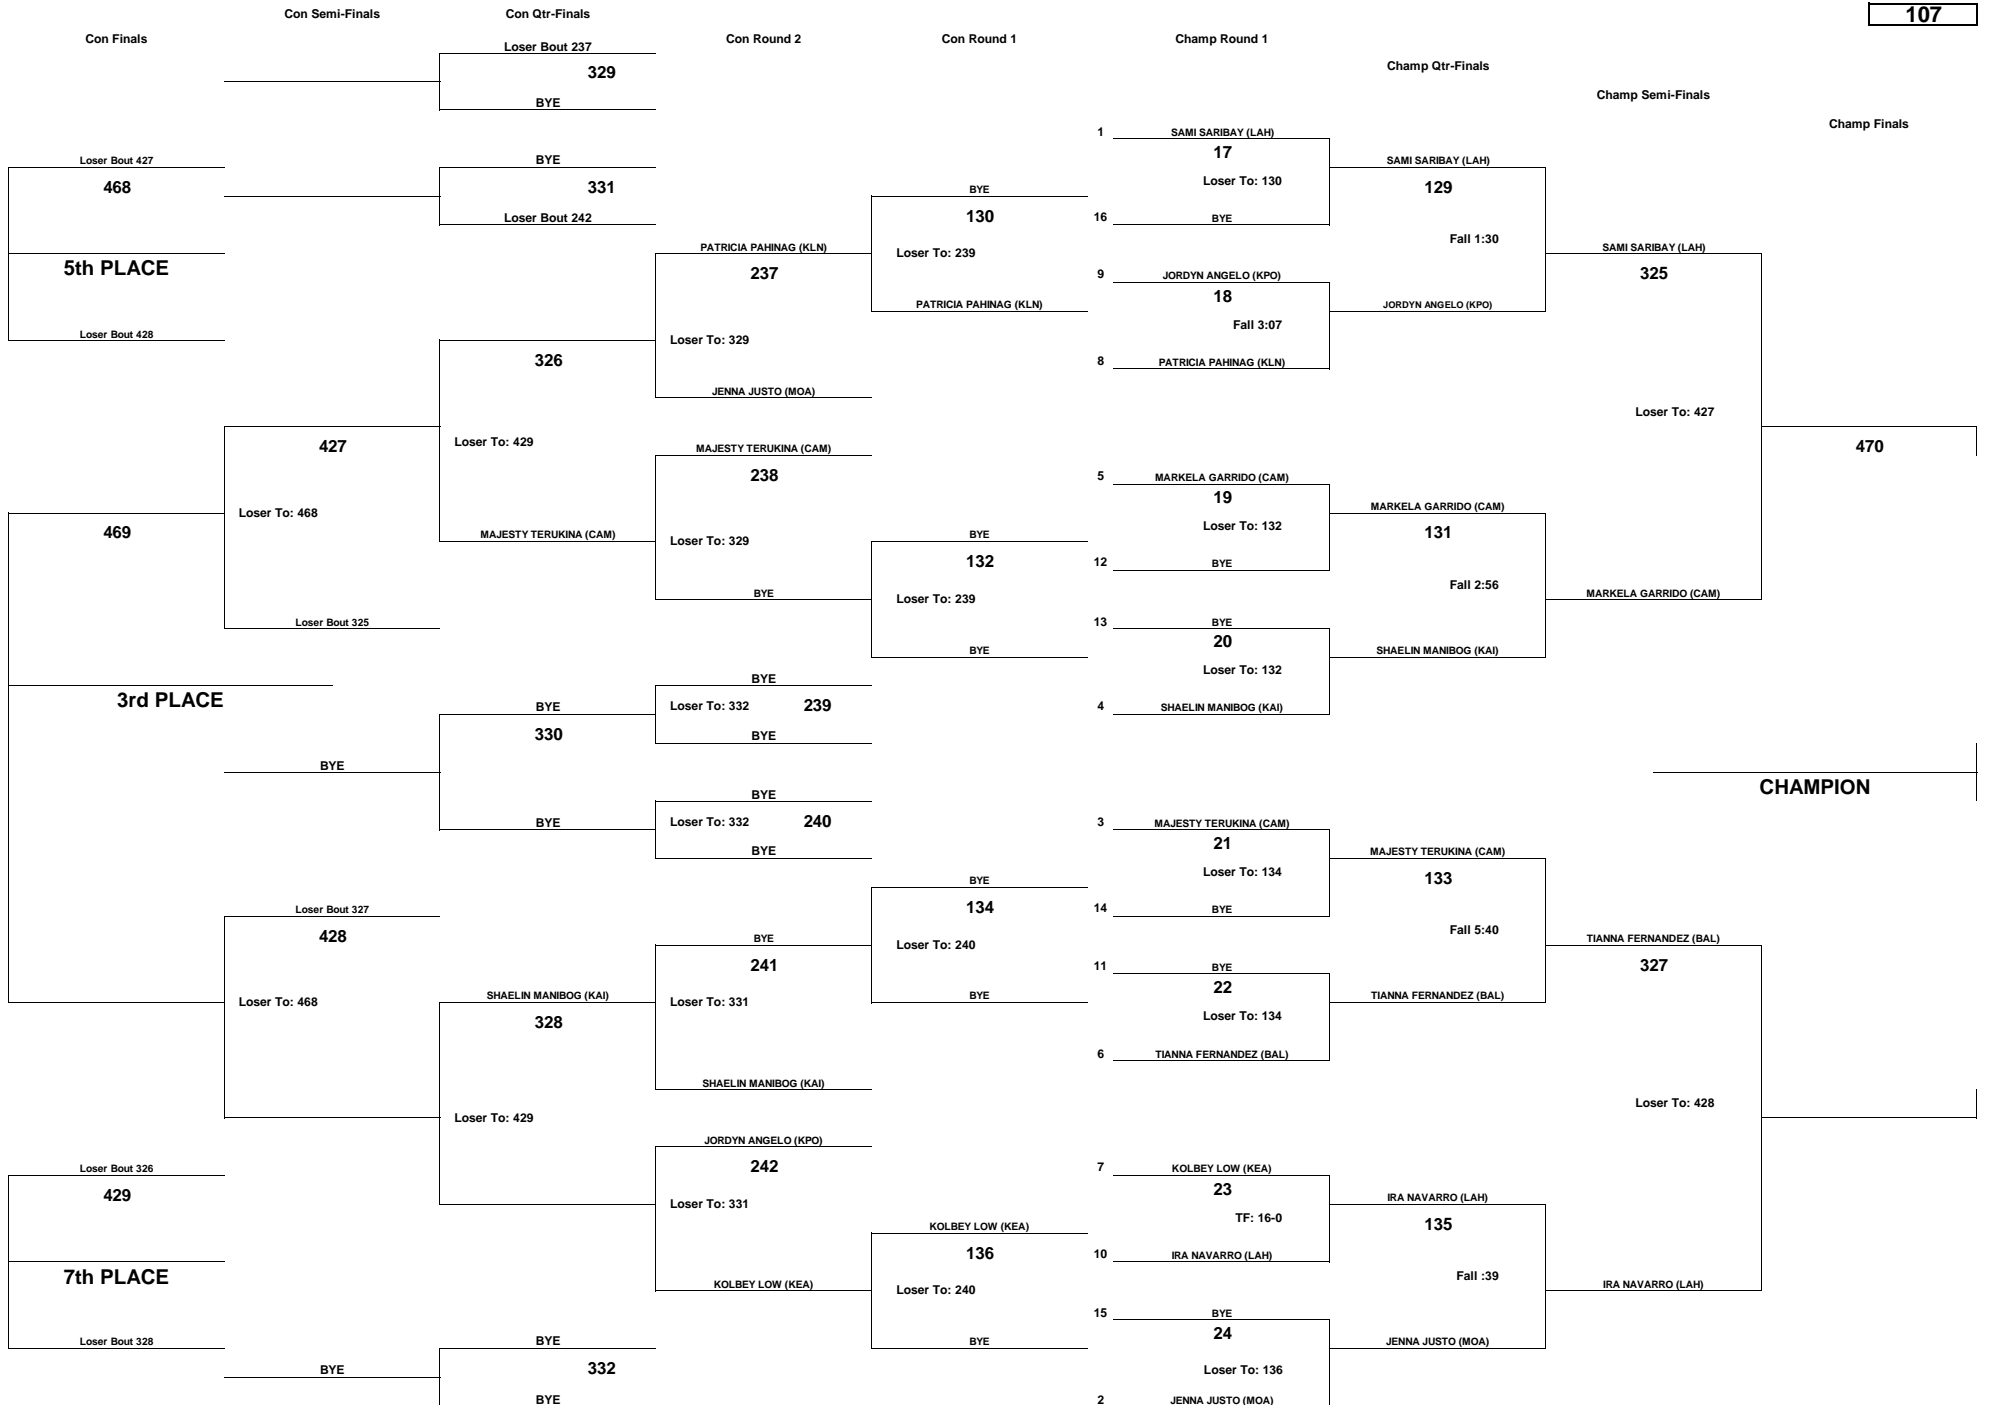

PA'ANI CHALLENGE 2018 GIRLS - OPEN DIVISION

WEIGHT CLASS

107