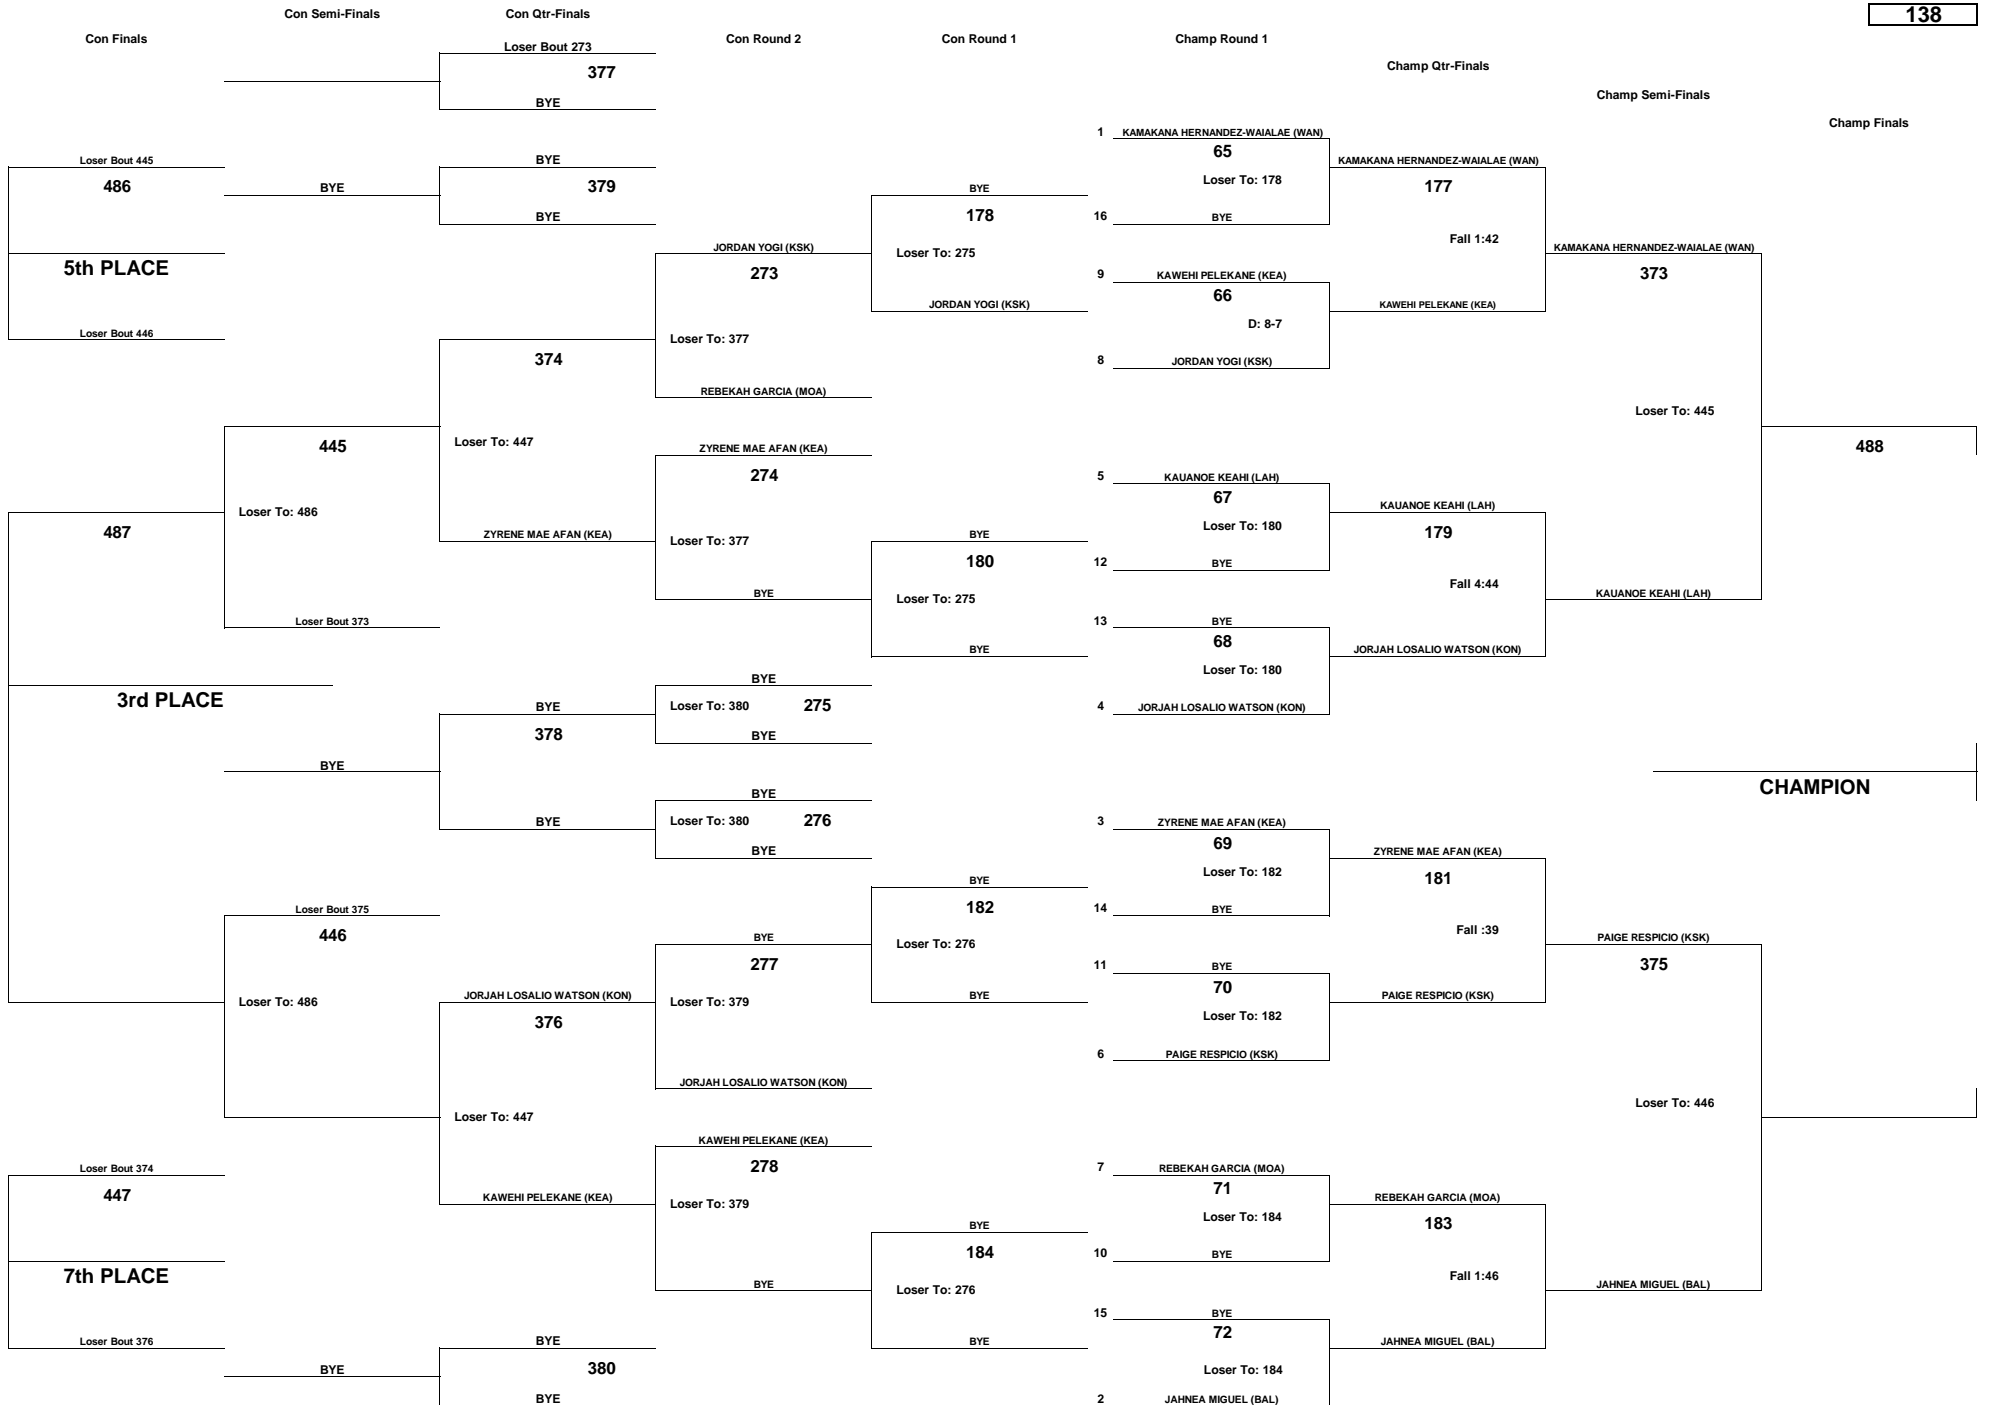

PA'ANI CHALLENGE 2018 GIRLS - OPEN DIVISION

WEIGHT CLASS

138