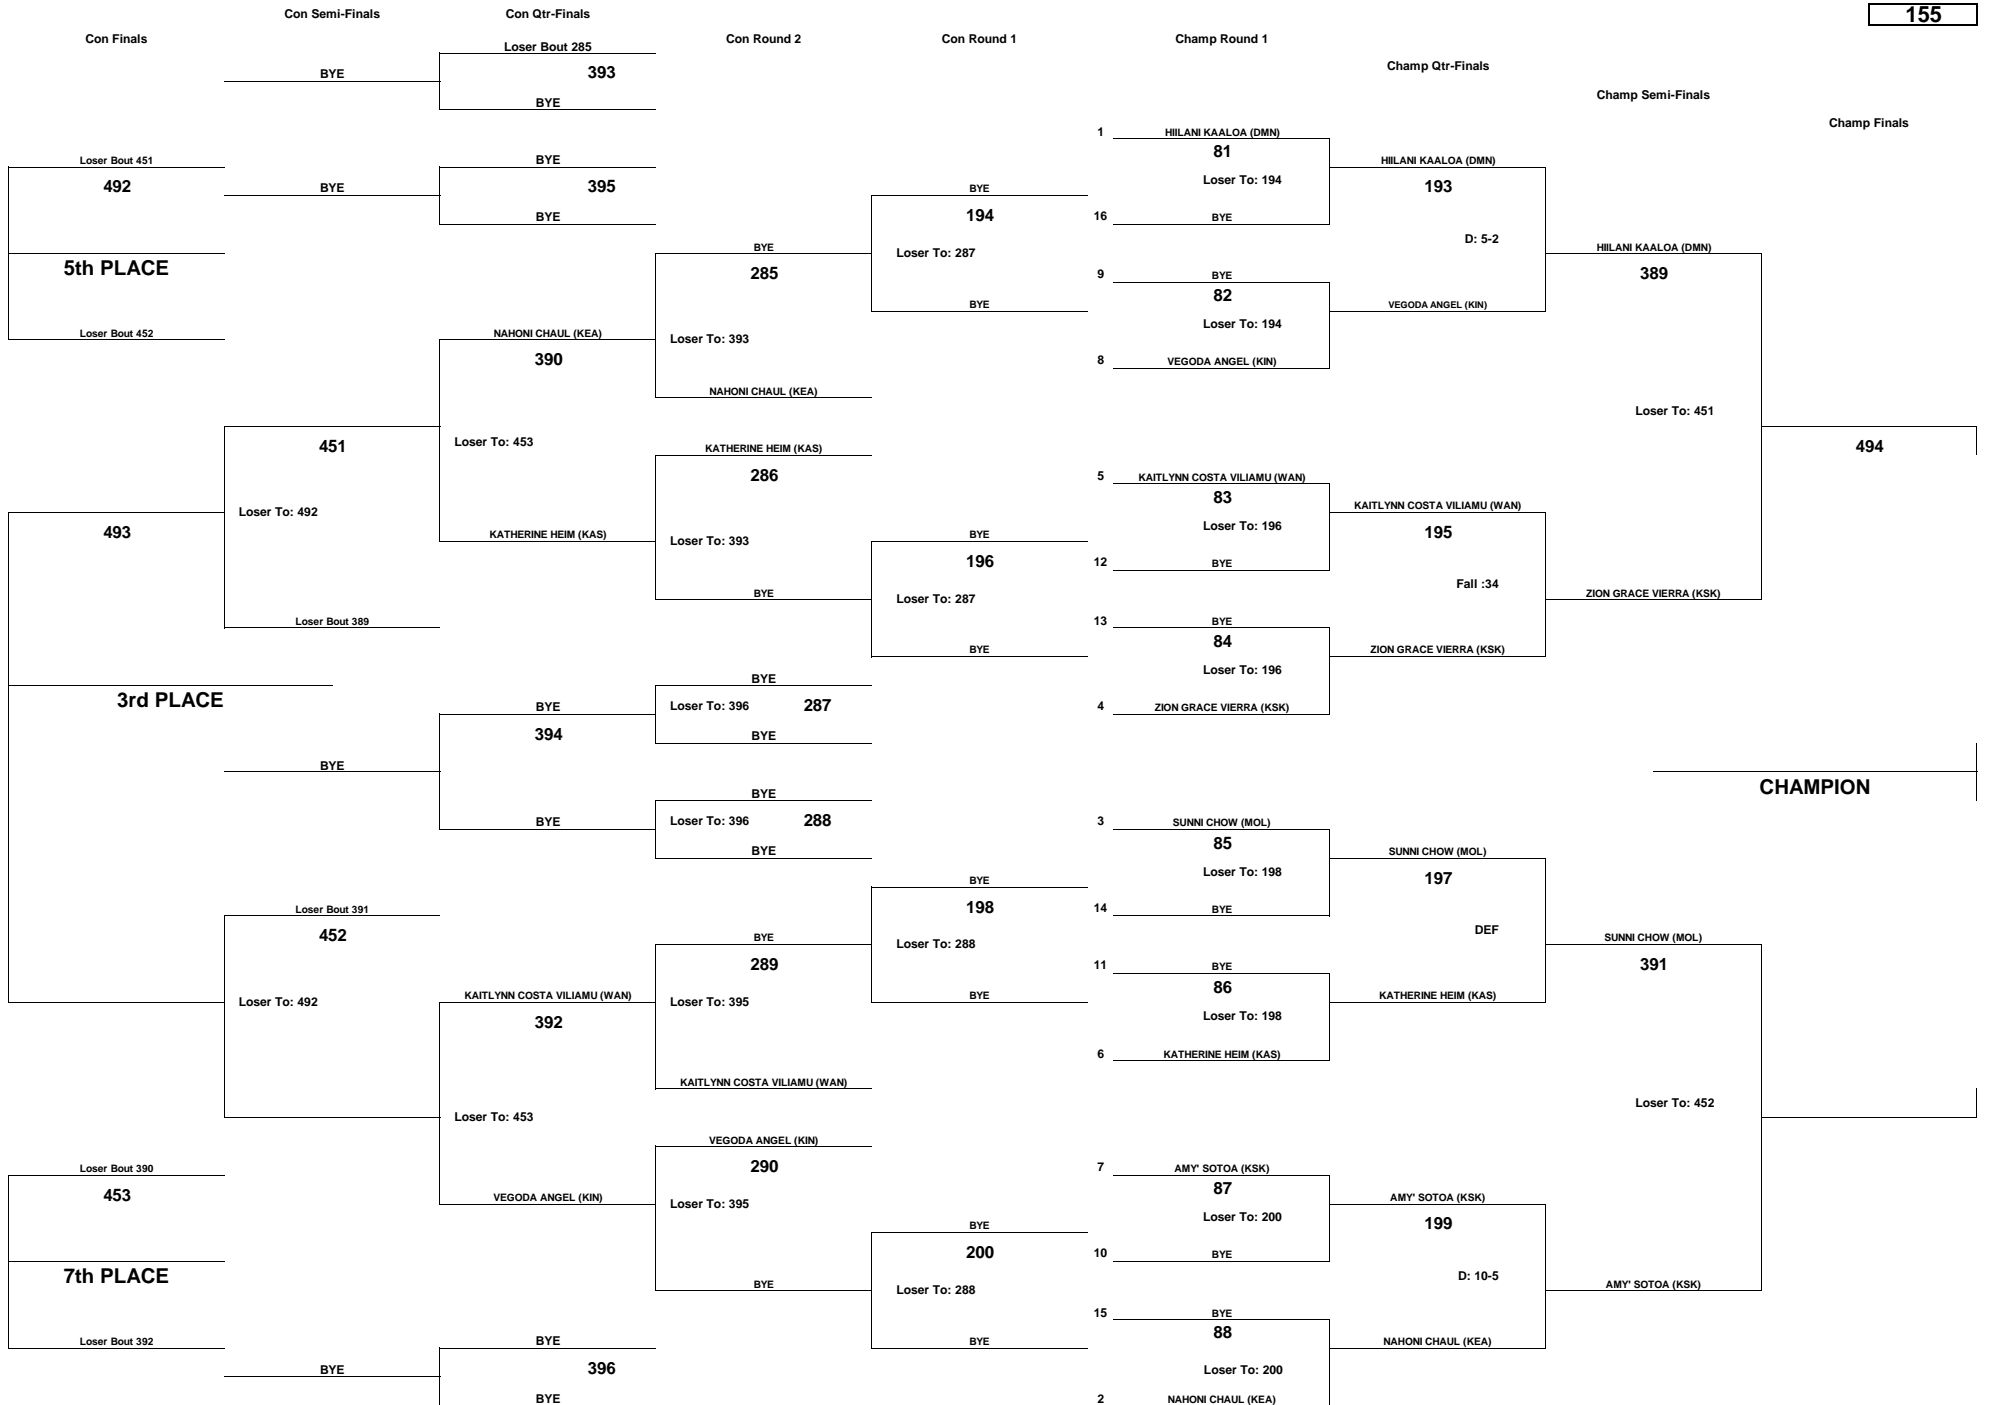

PA'ANI CHALLENGE 2018 GIRLS - OPEN DIVISION

WEIGHT CLASS

155