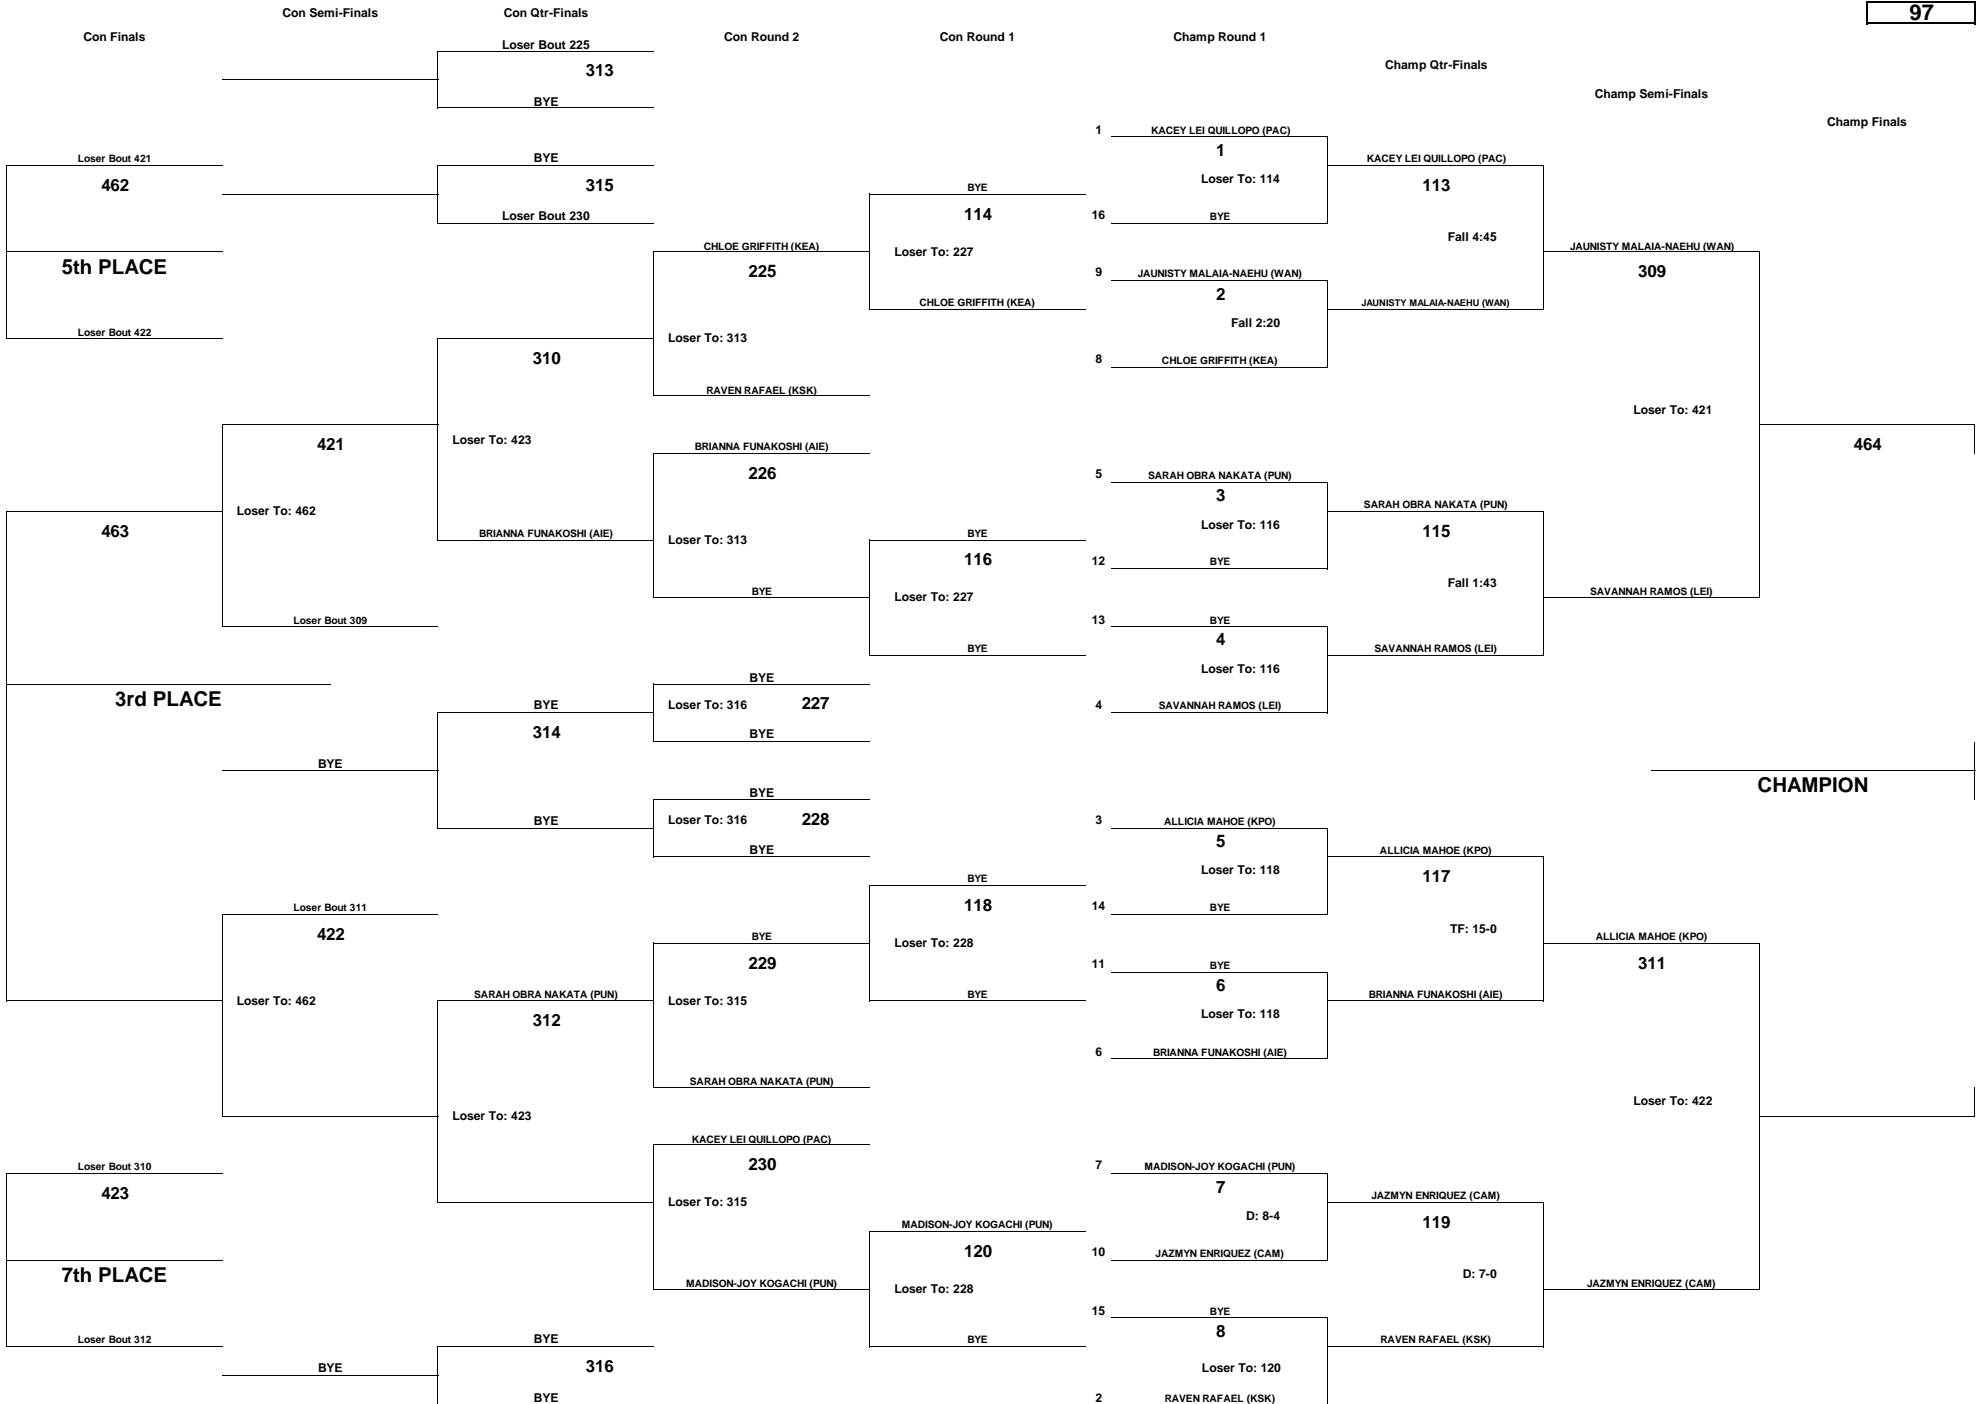

# PA'ANI CHALLENGE 2018 GIRLS - OPEN DIVISION

WEIGHT CLASS

97

2045