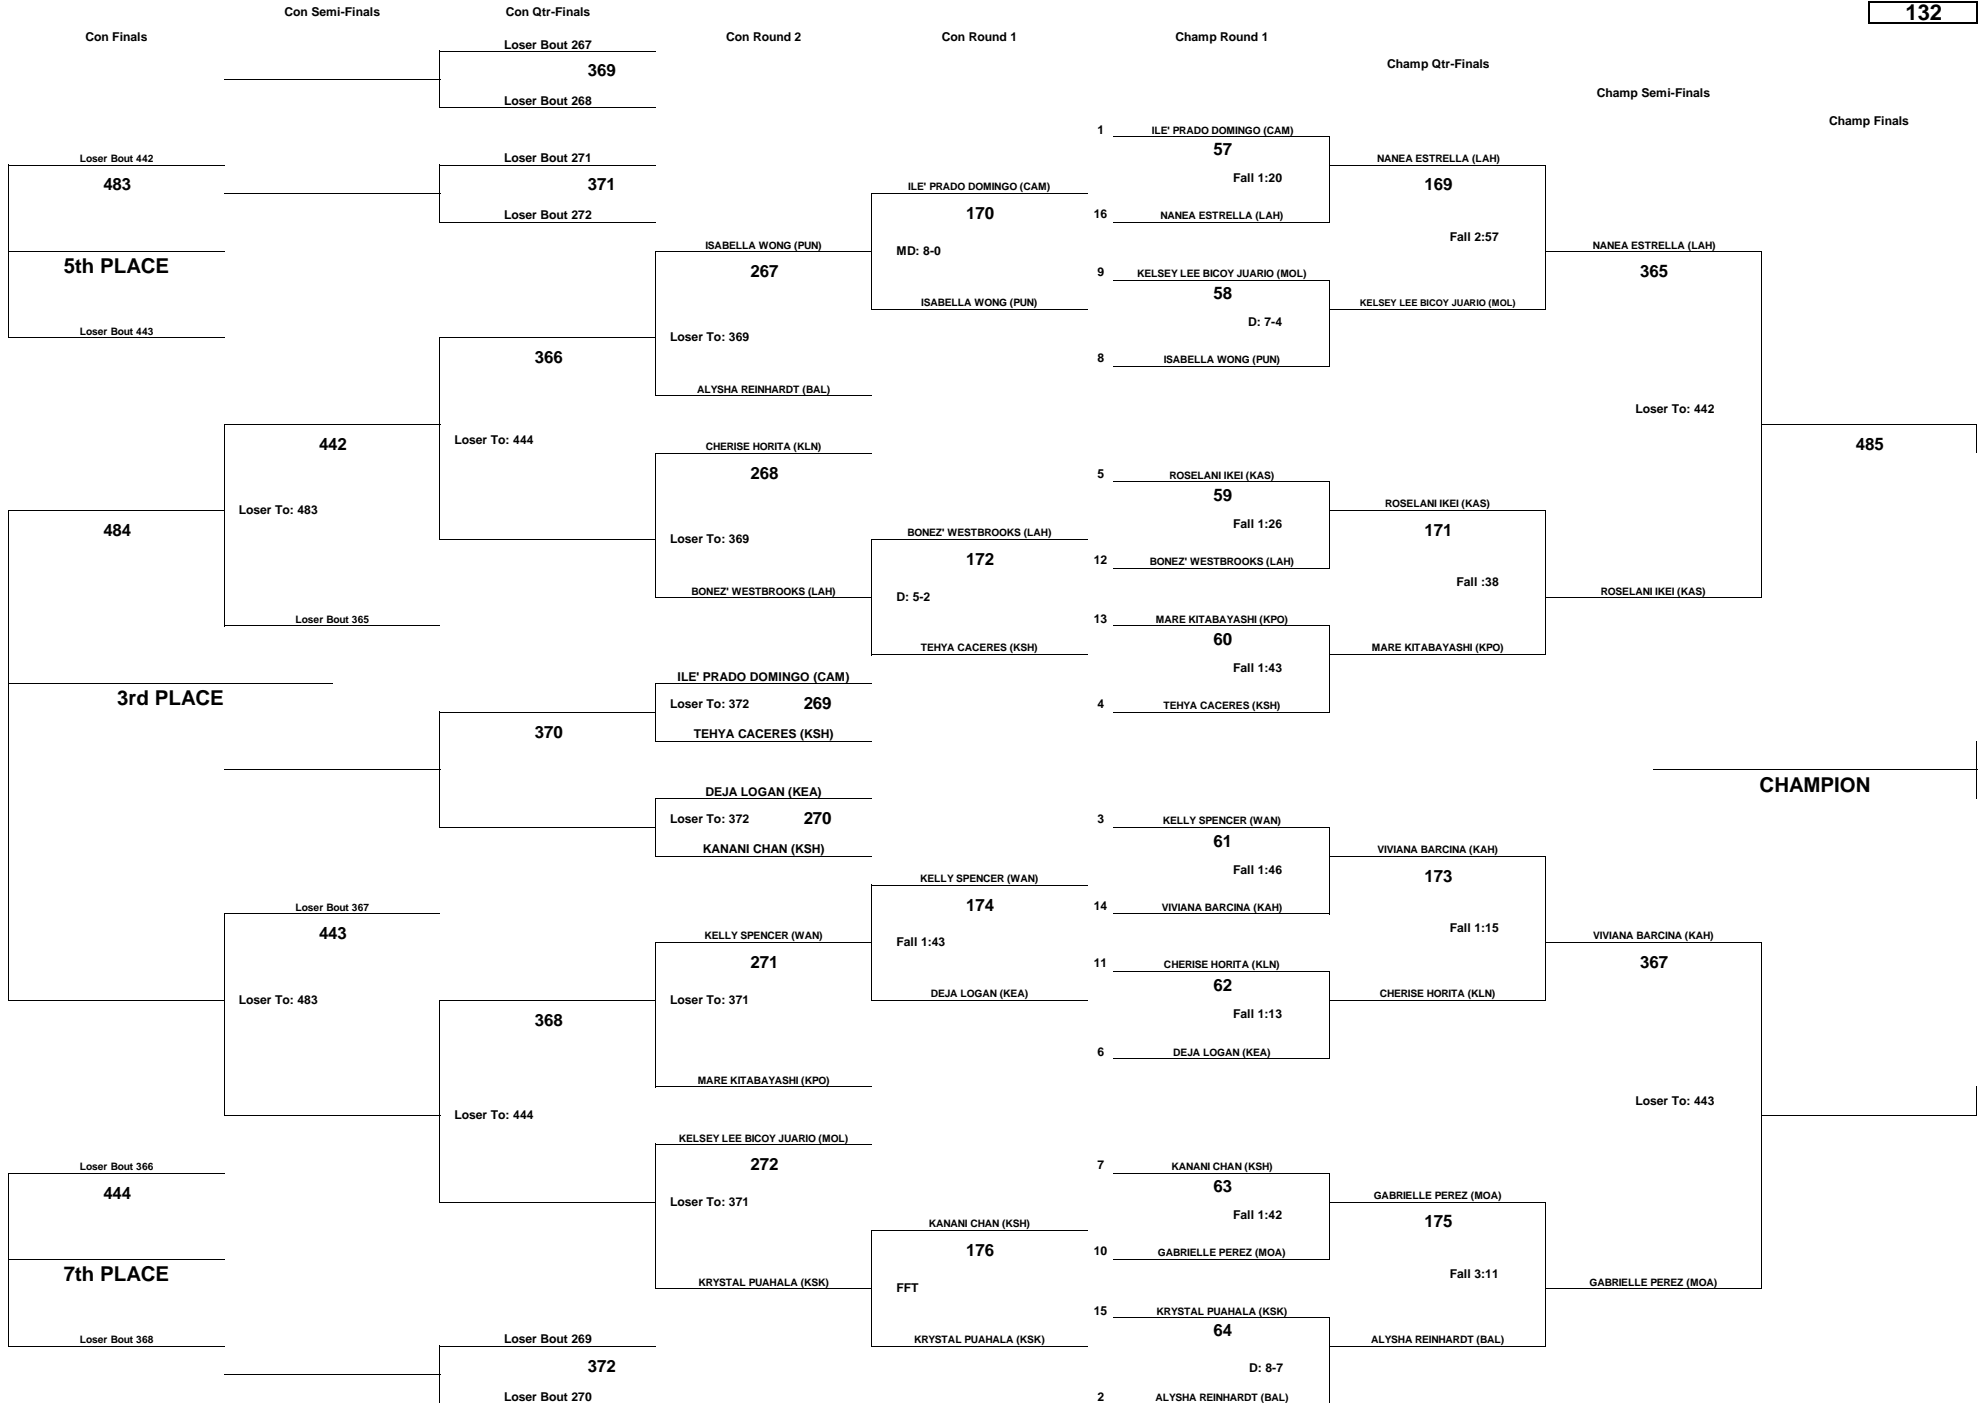

PA'ANI CHALLENGE 2018 GIRLS - OPEN DIVISION

WEIGHT CLASS

132