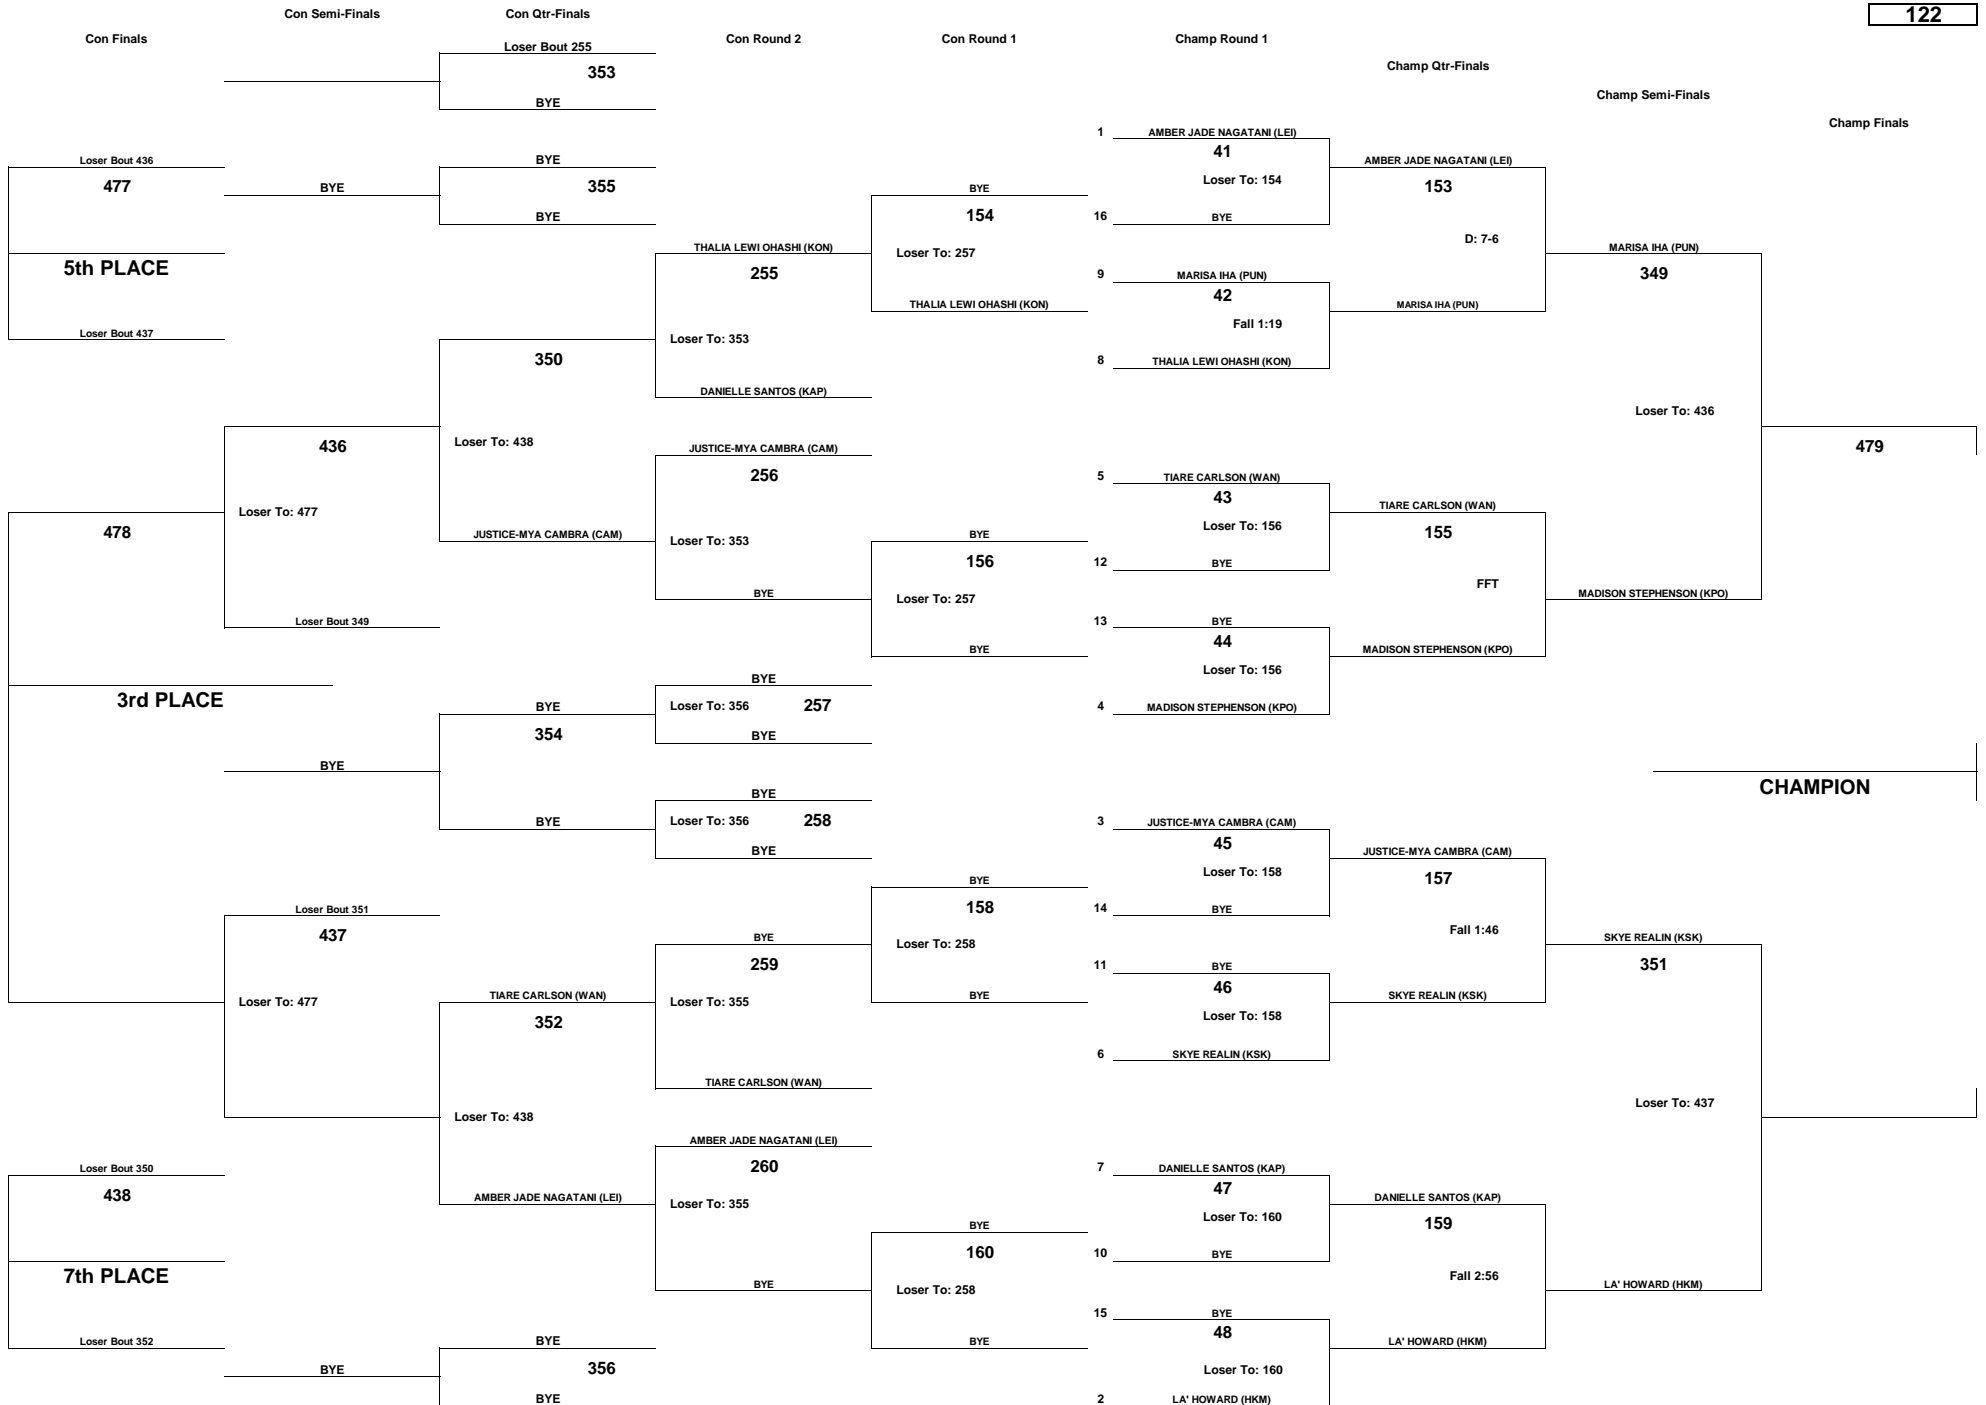

PA'ANI CHALLENGE 2018 GIRLS - OPEN DIVISION

WEIGHT CLASS

122