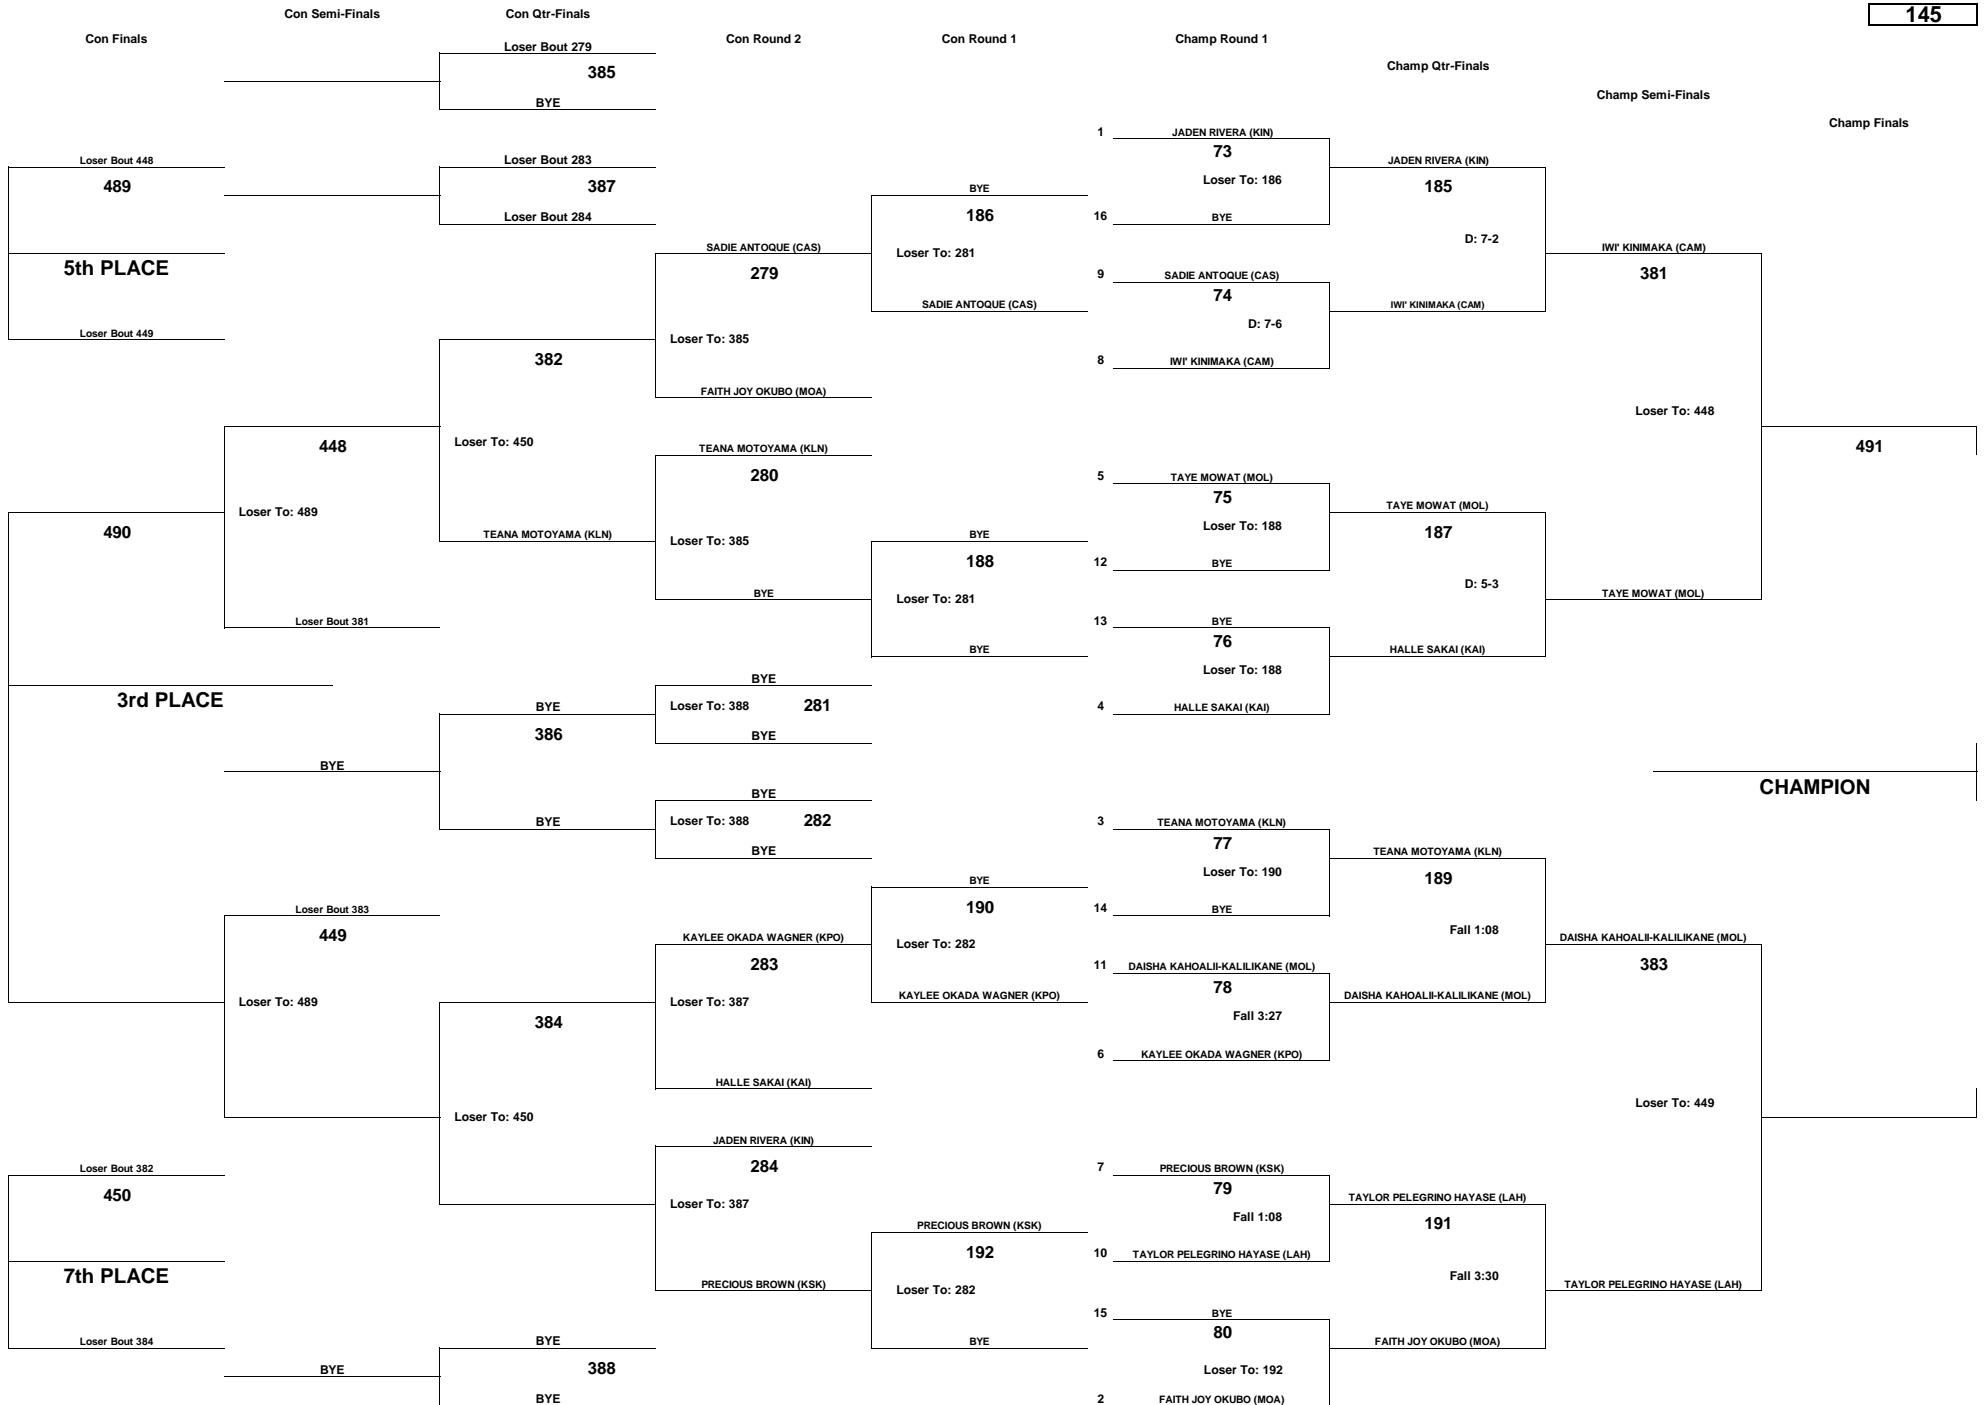

PA'ANI CHALLENGE 2018 GIRLS - OPEN DIVISION

WEIGHT CLASS

145