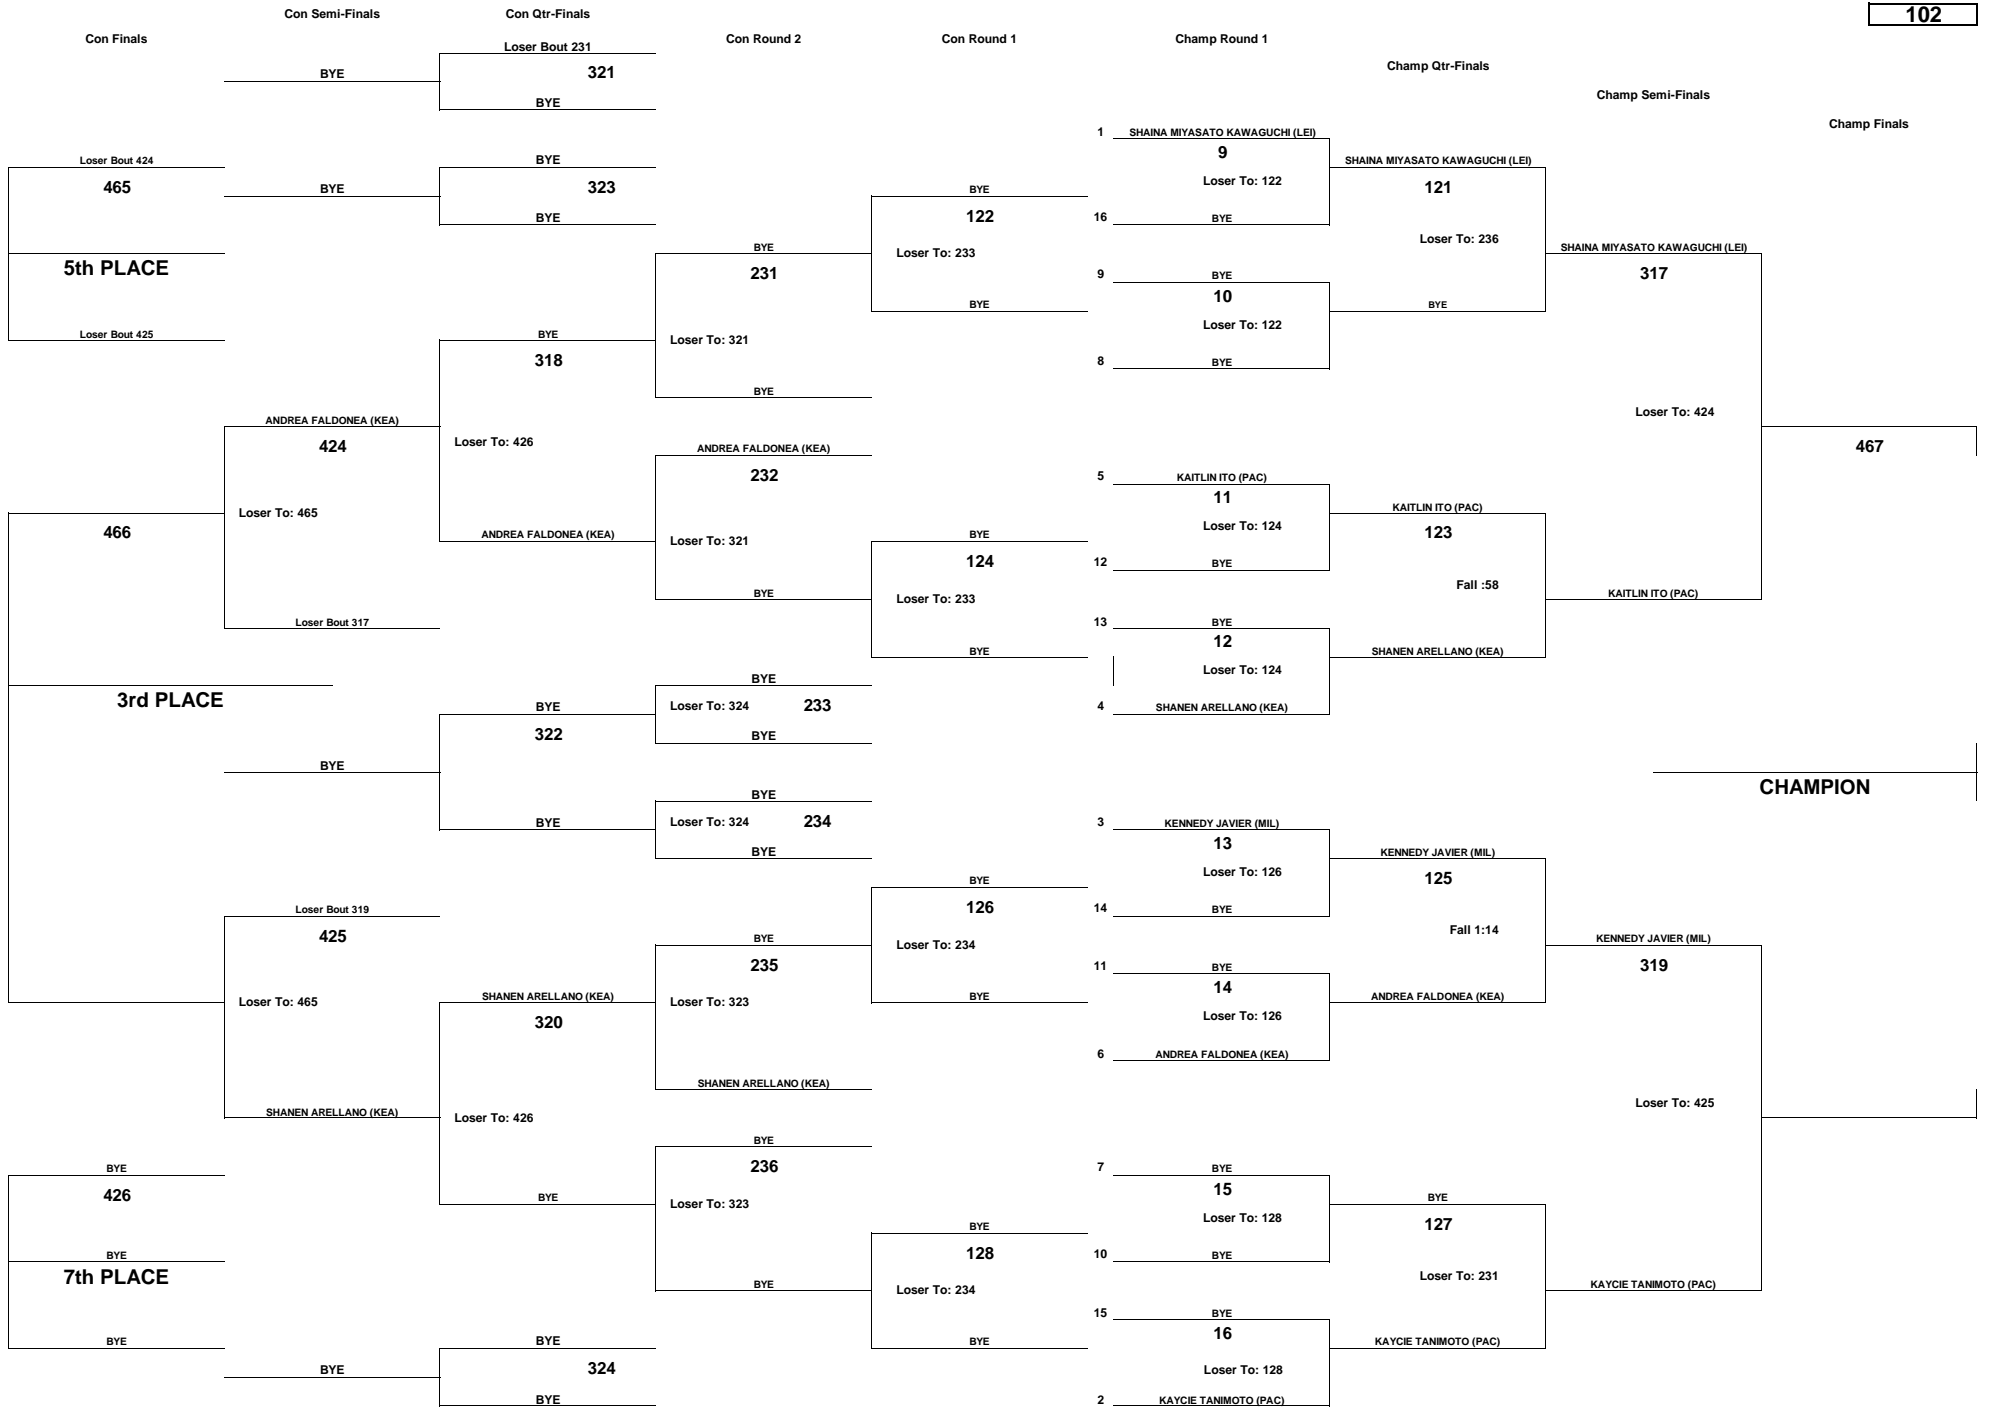

PA'ANI CHALLENGE 2018 GIRLS - OPEN DIVISION

WEIGHT CLASS

102