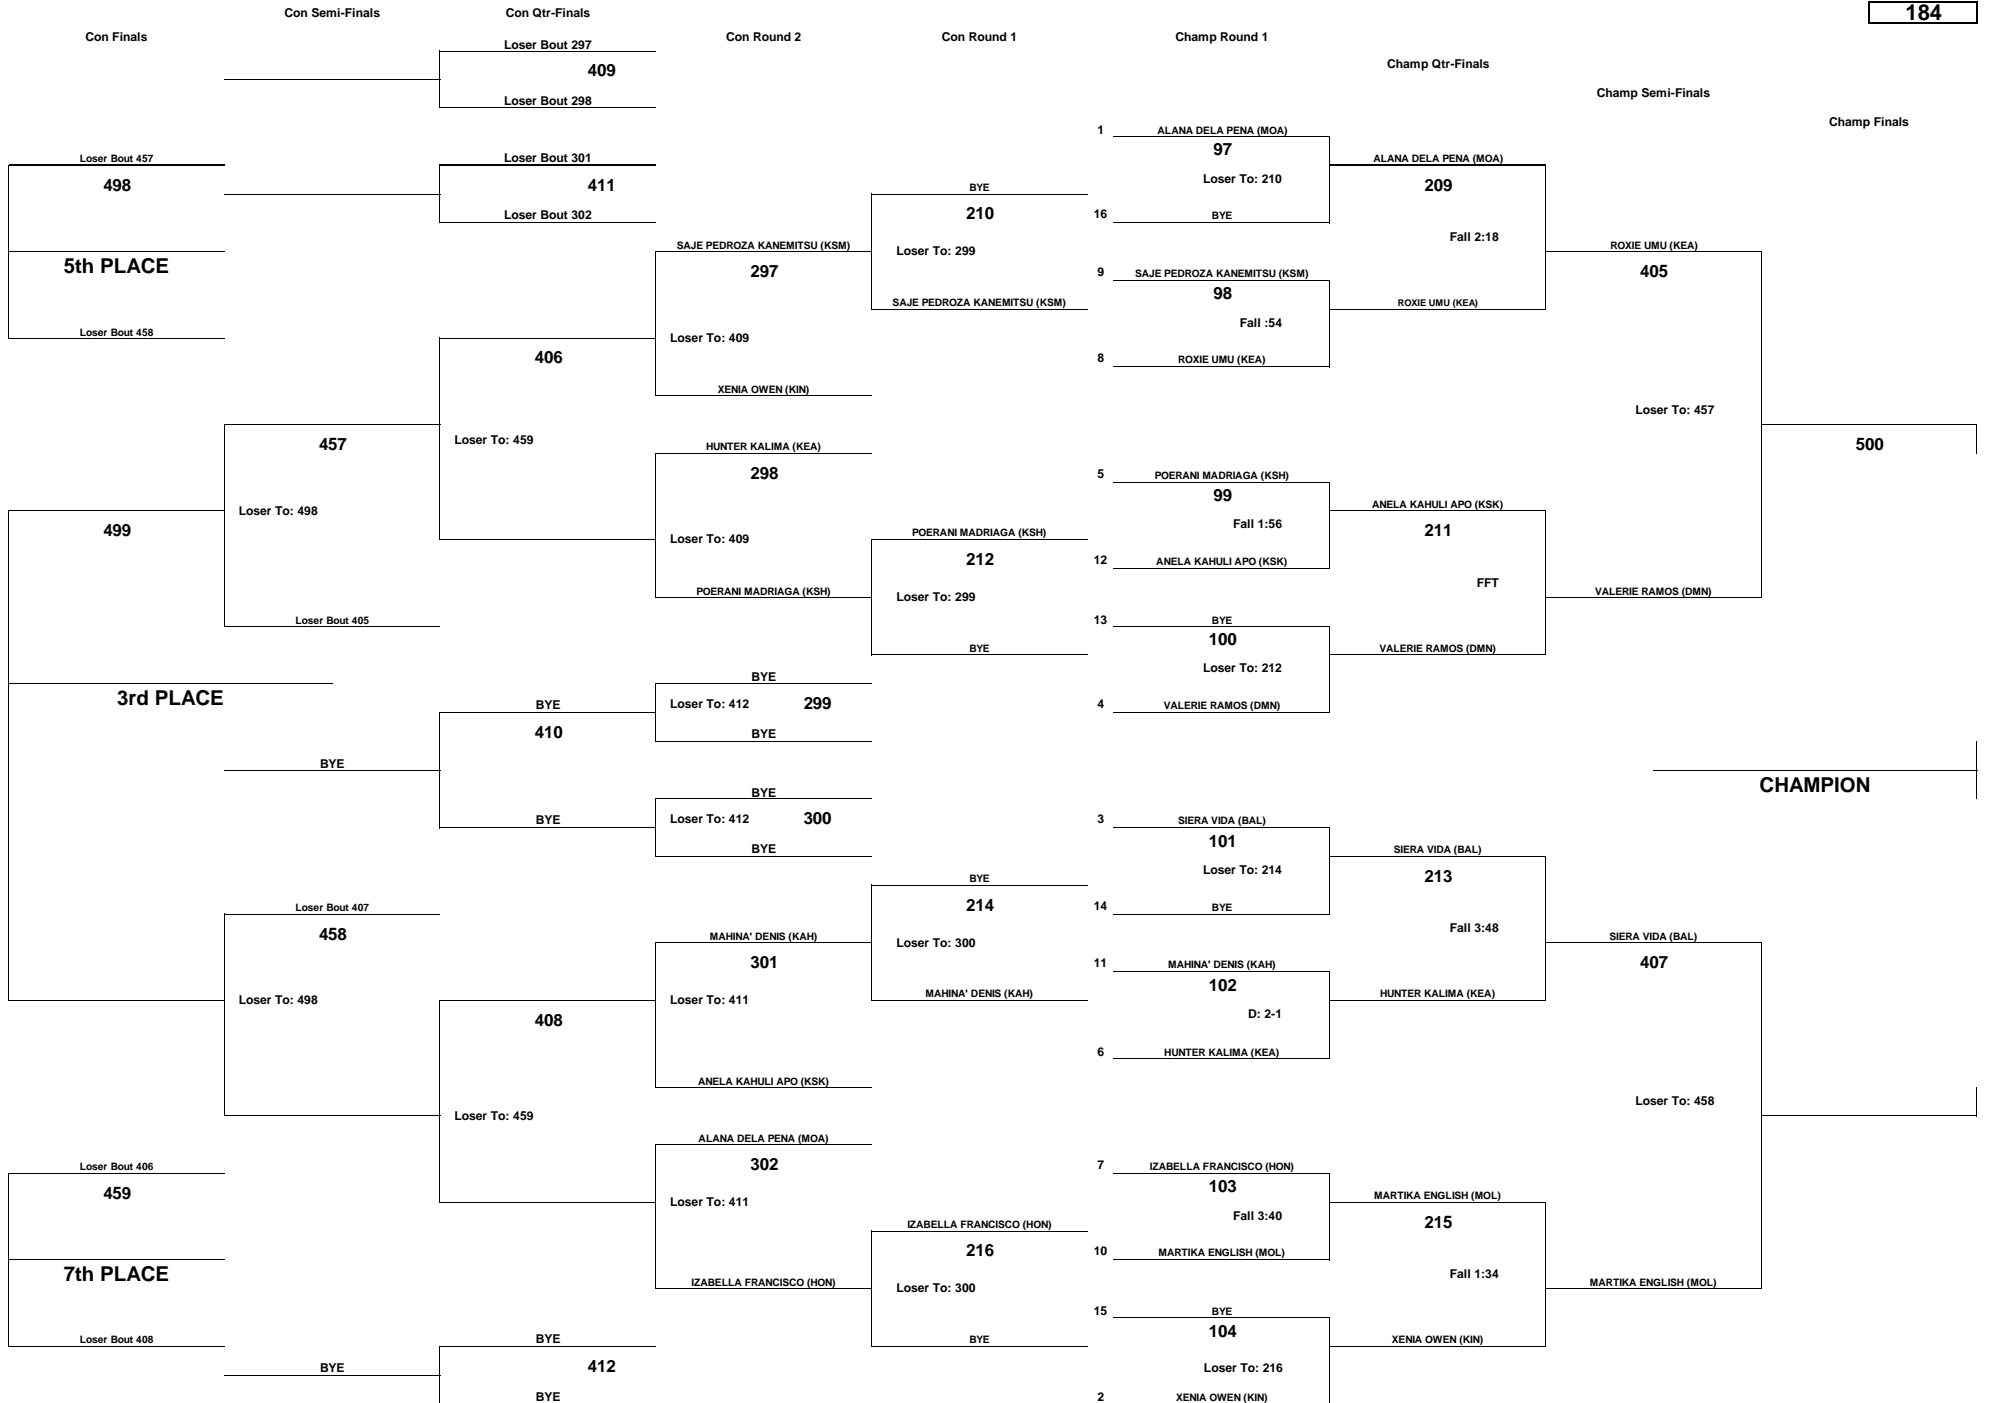

PA'ANI CHALLENGE 2018 GIRLS - OPEN DIVISION

WEIGHT CLASS

184