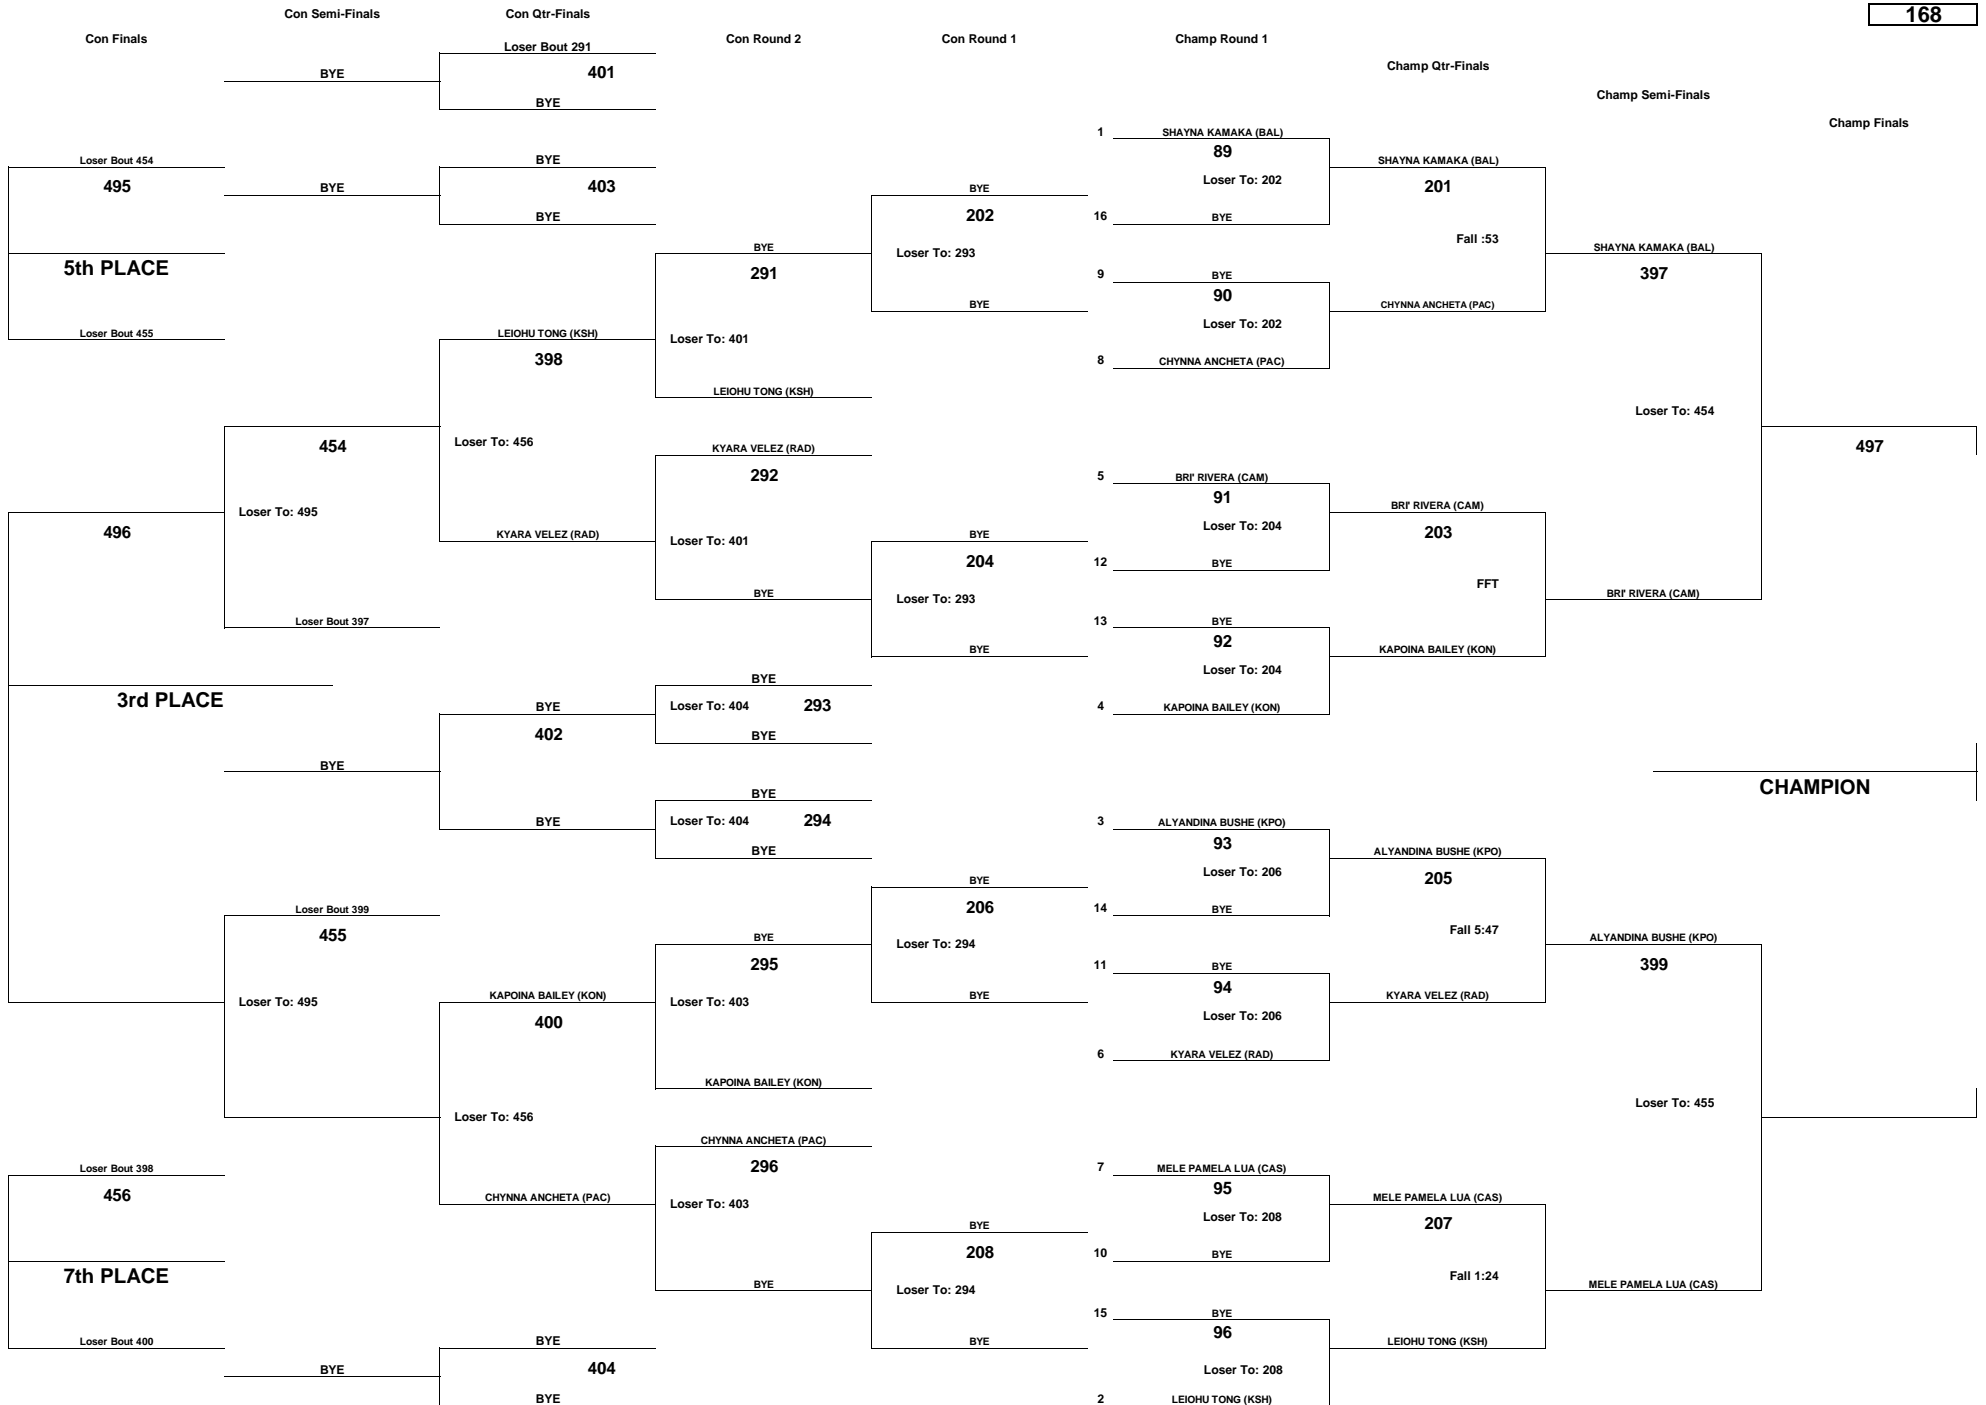

PA'ANI CHALLENGE 2018 GIRLS - OPEN DIVISION

WEIGHT CLASS

168