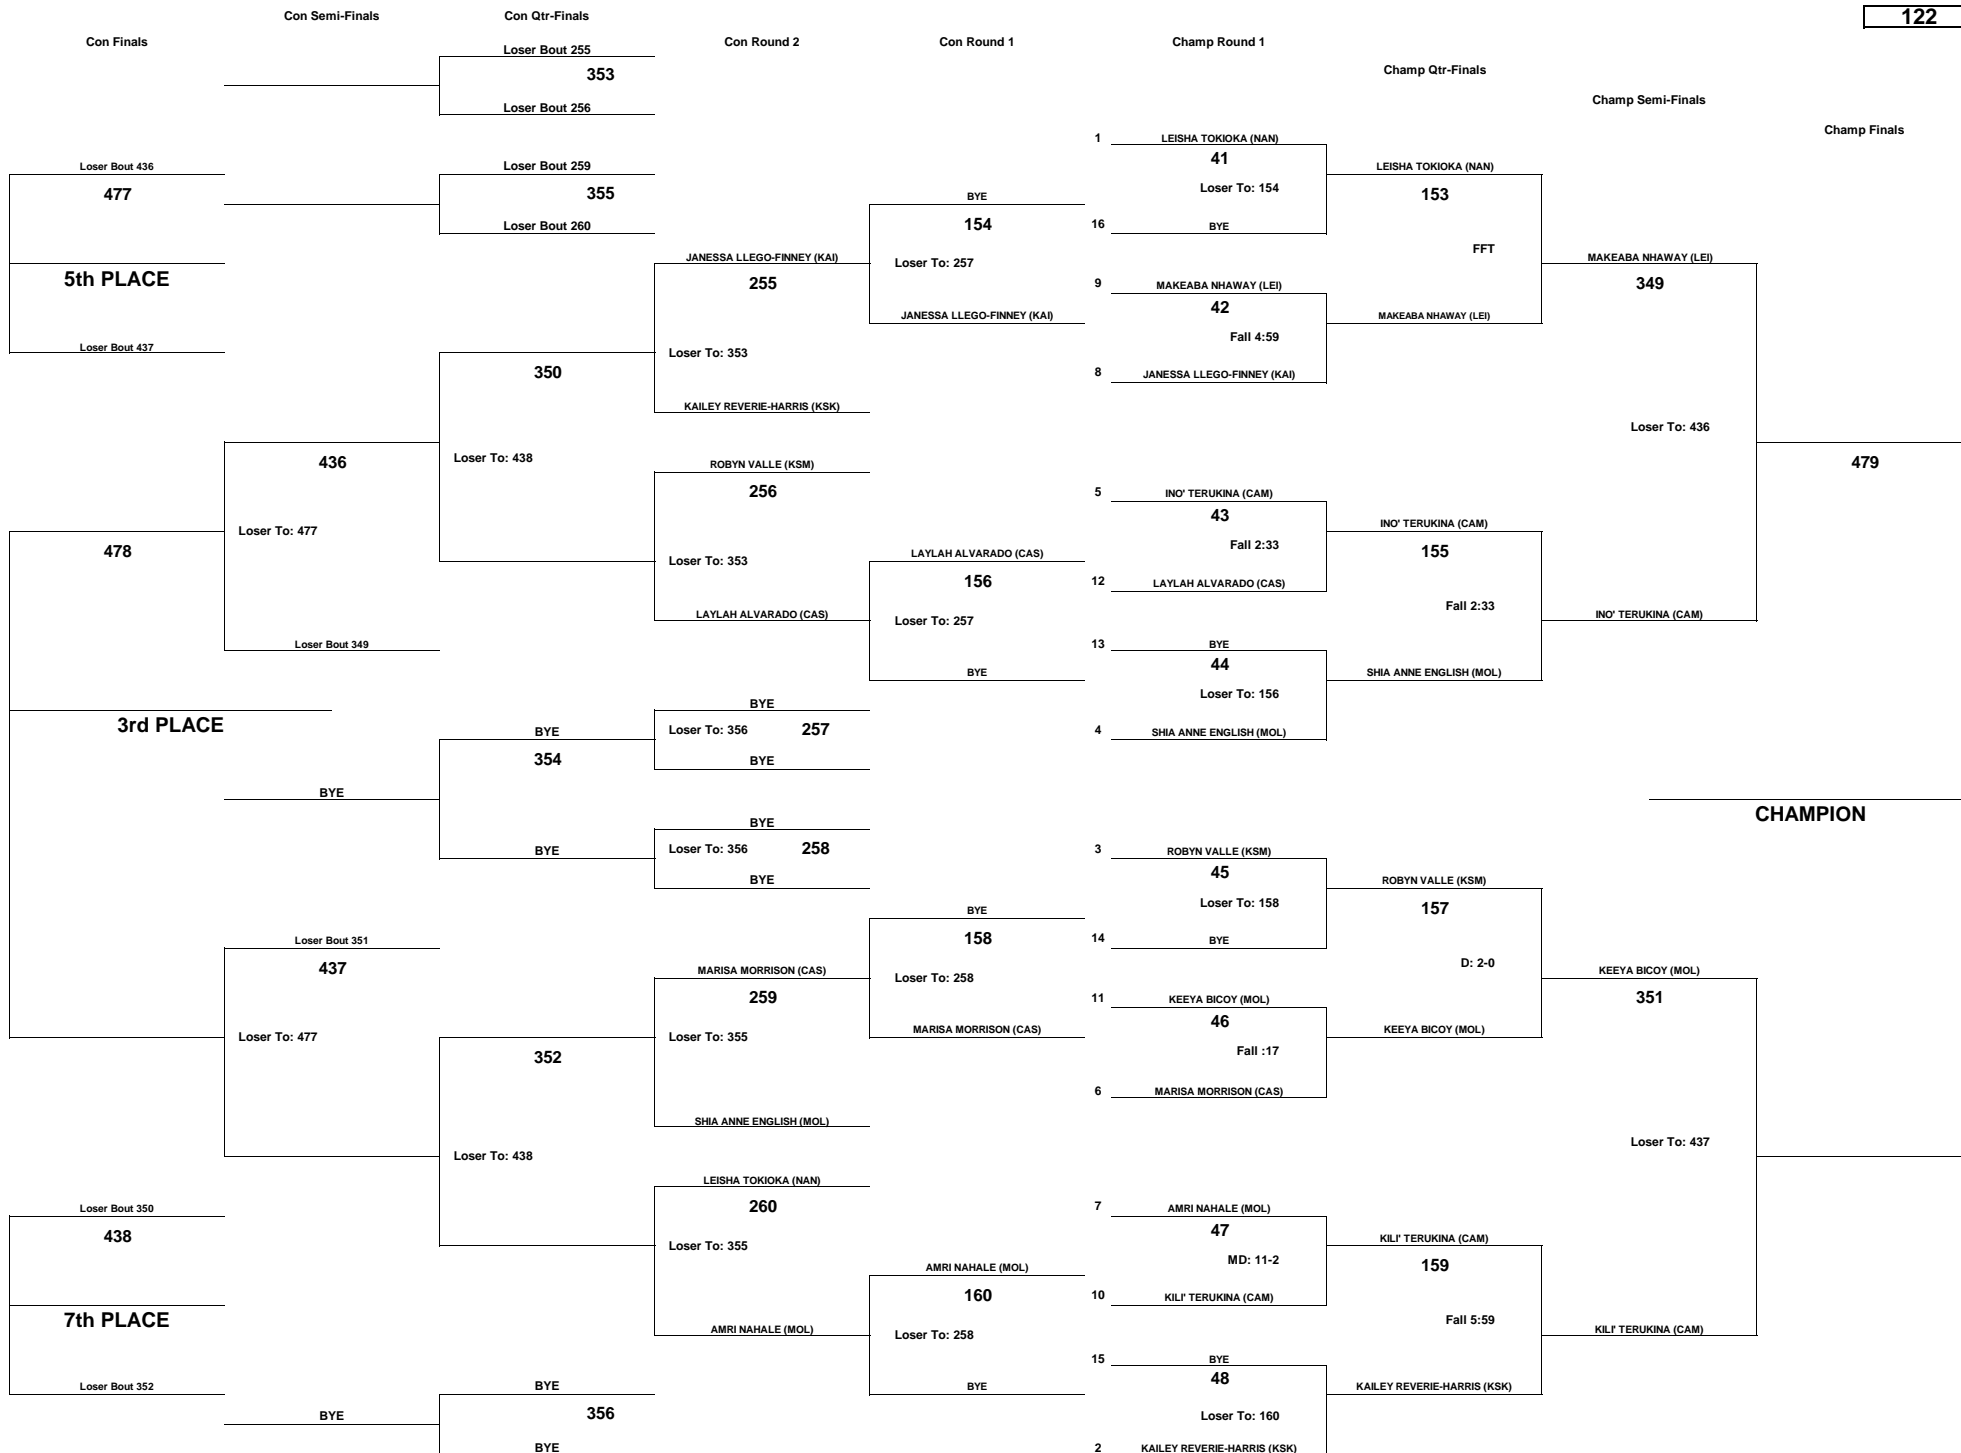

PA'ANI CHALLENGE 2018 GIRLS - NOVICE DIVISION

WEIGHT CLASS
122