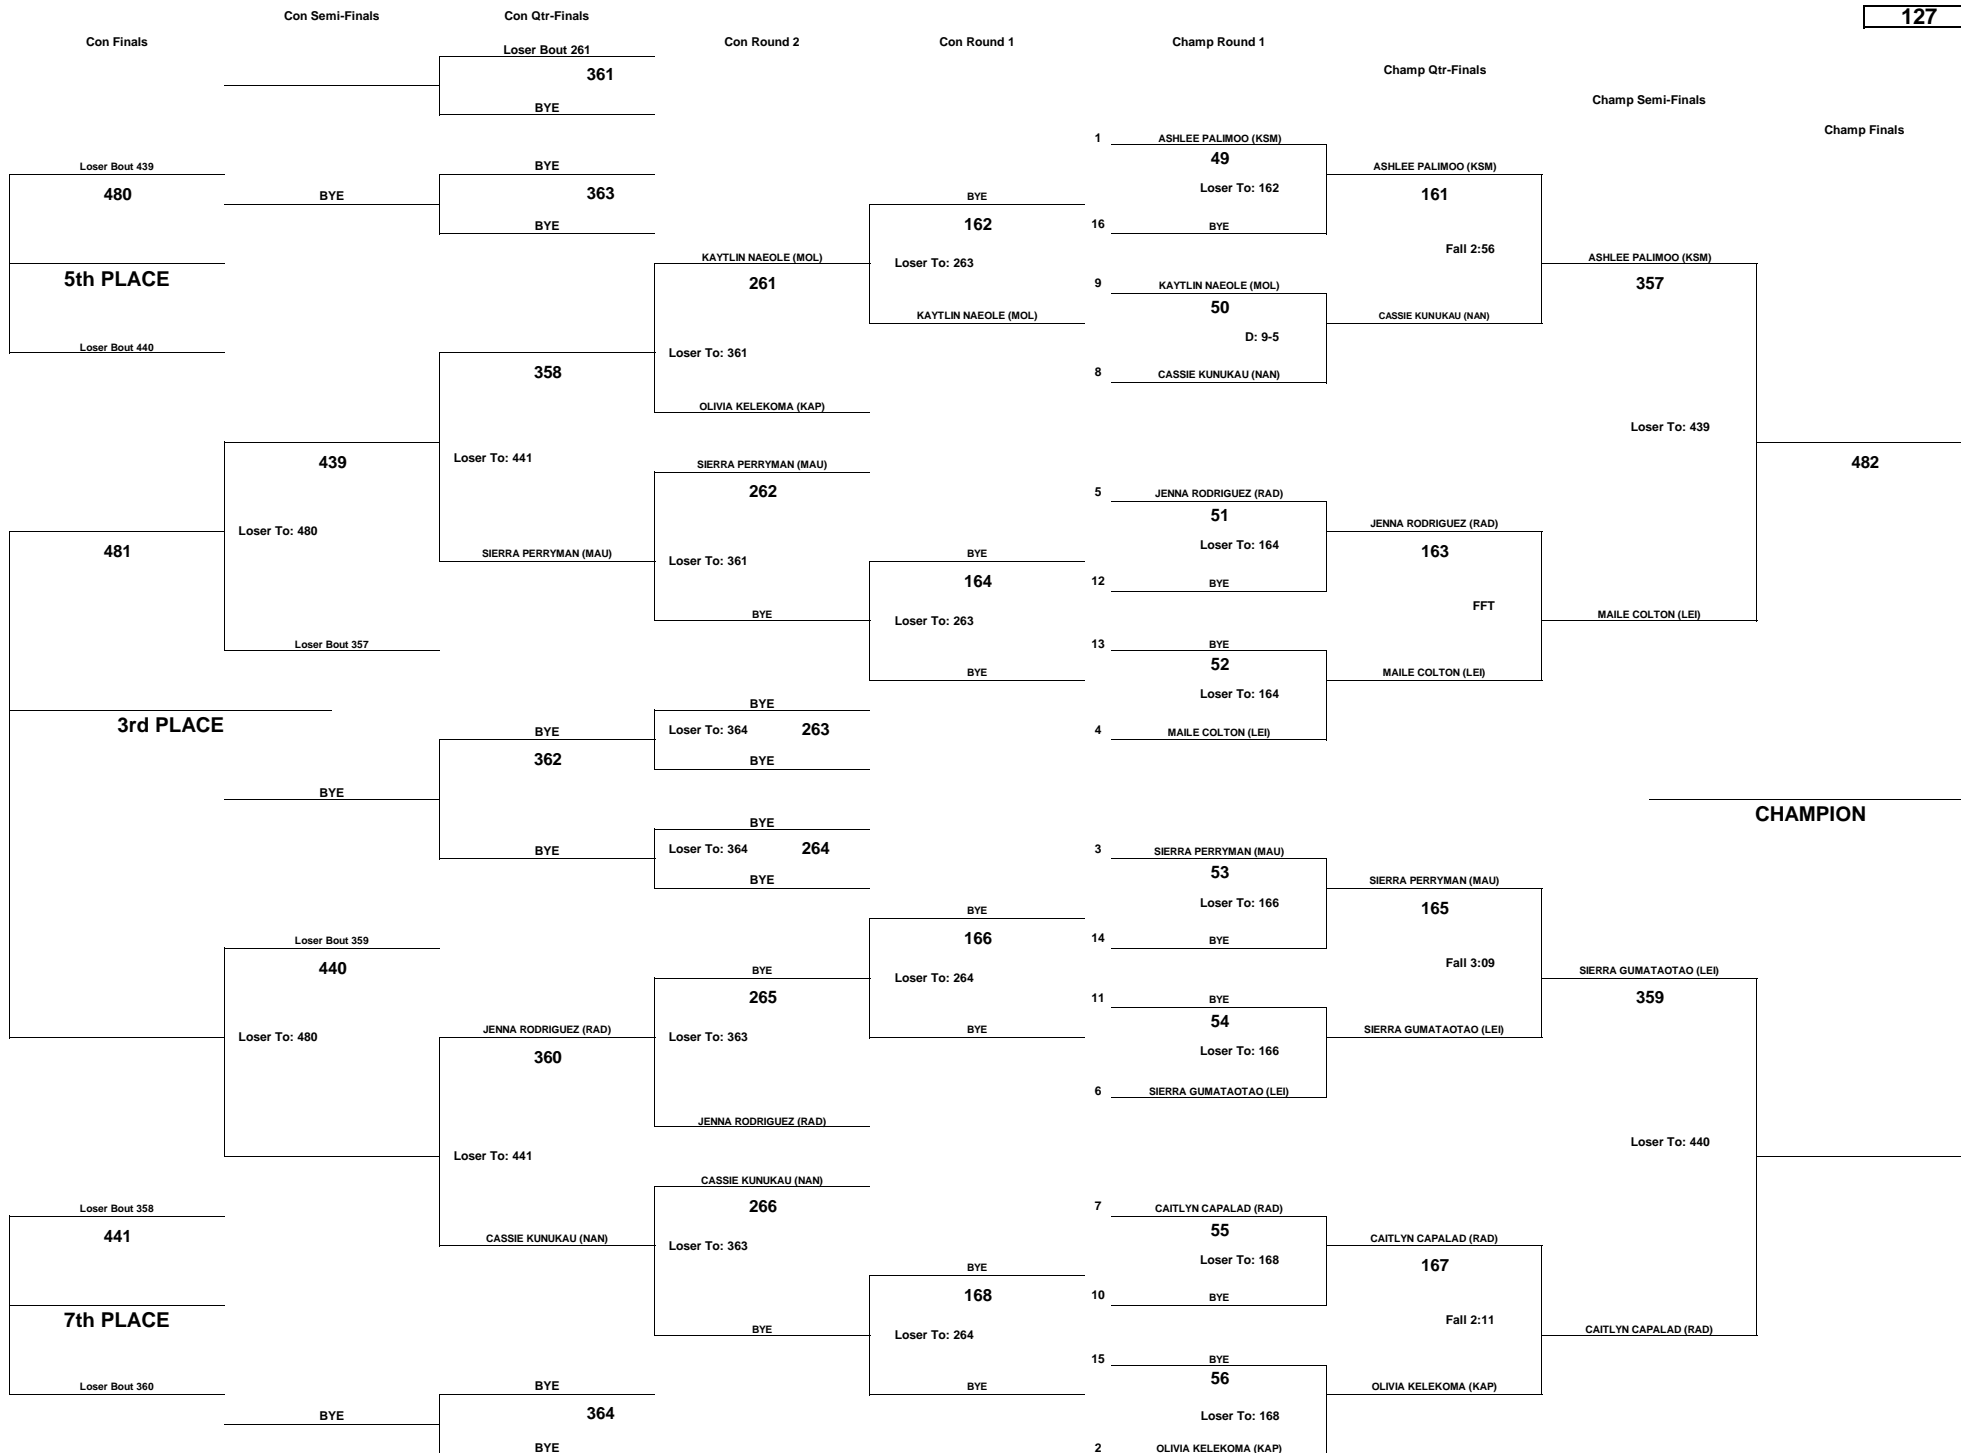

PA'ANI CHALLENGE 2018 GIRLS - NOVICE DIVISION

WEIGHT CLASS
127