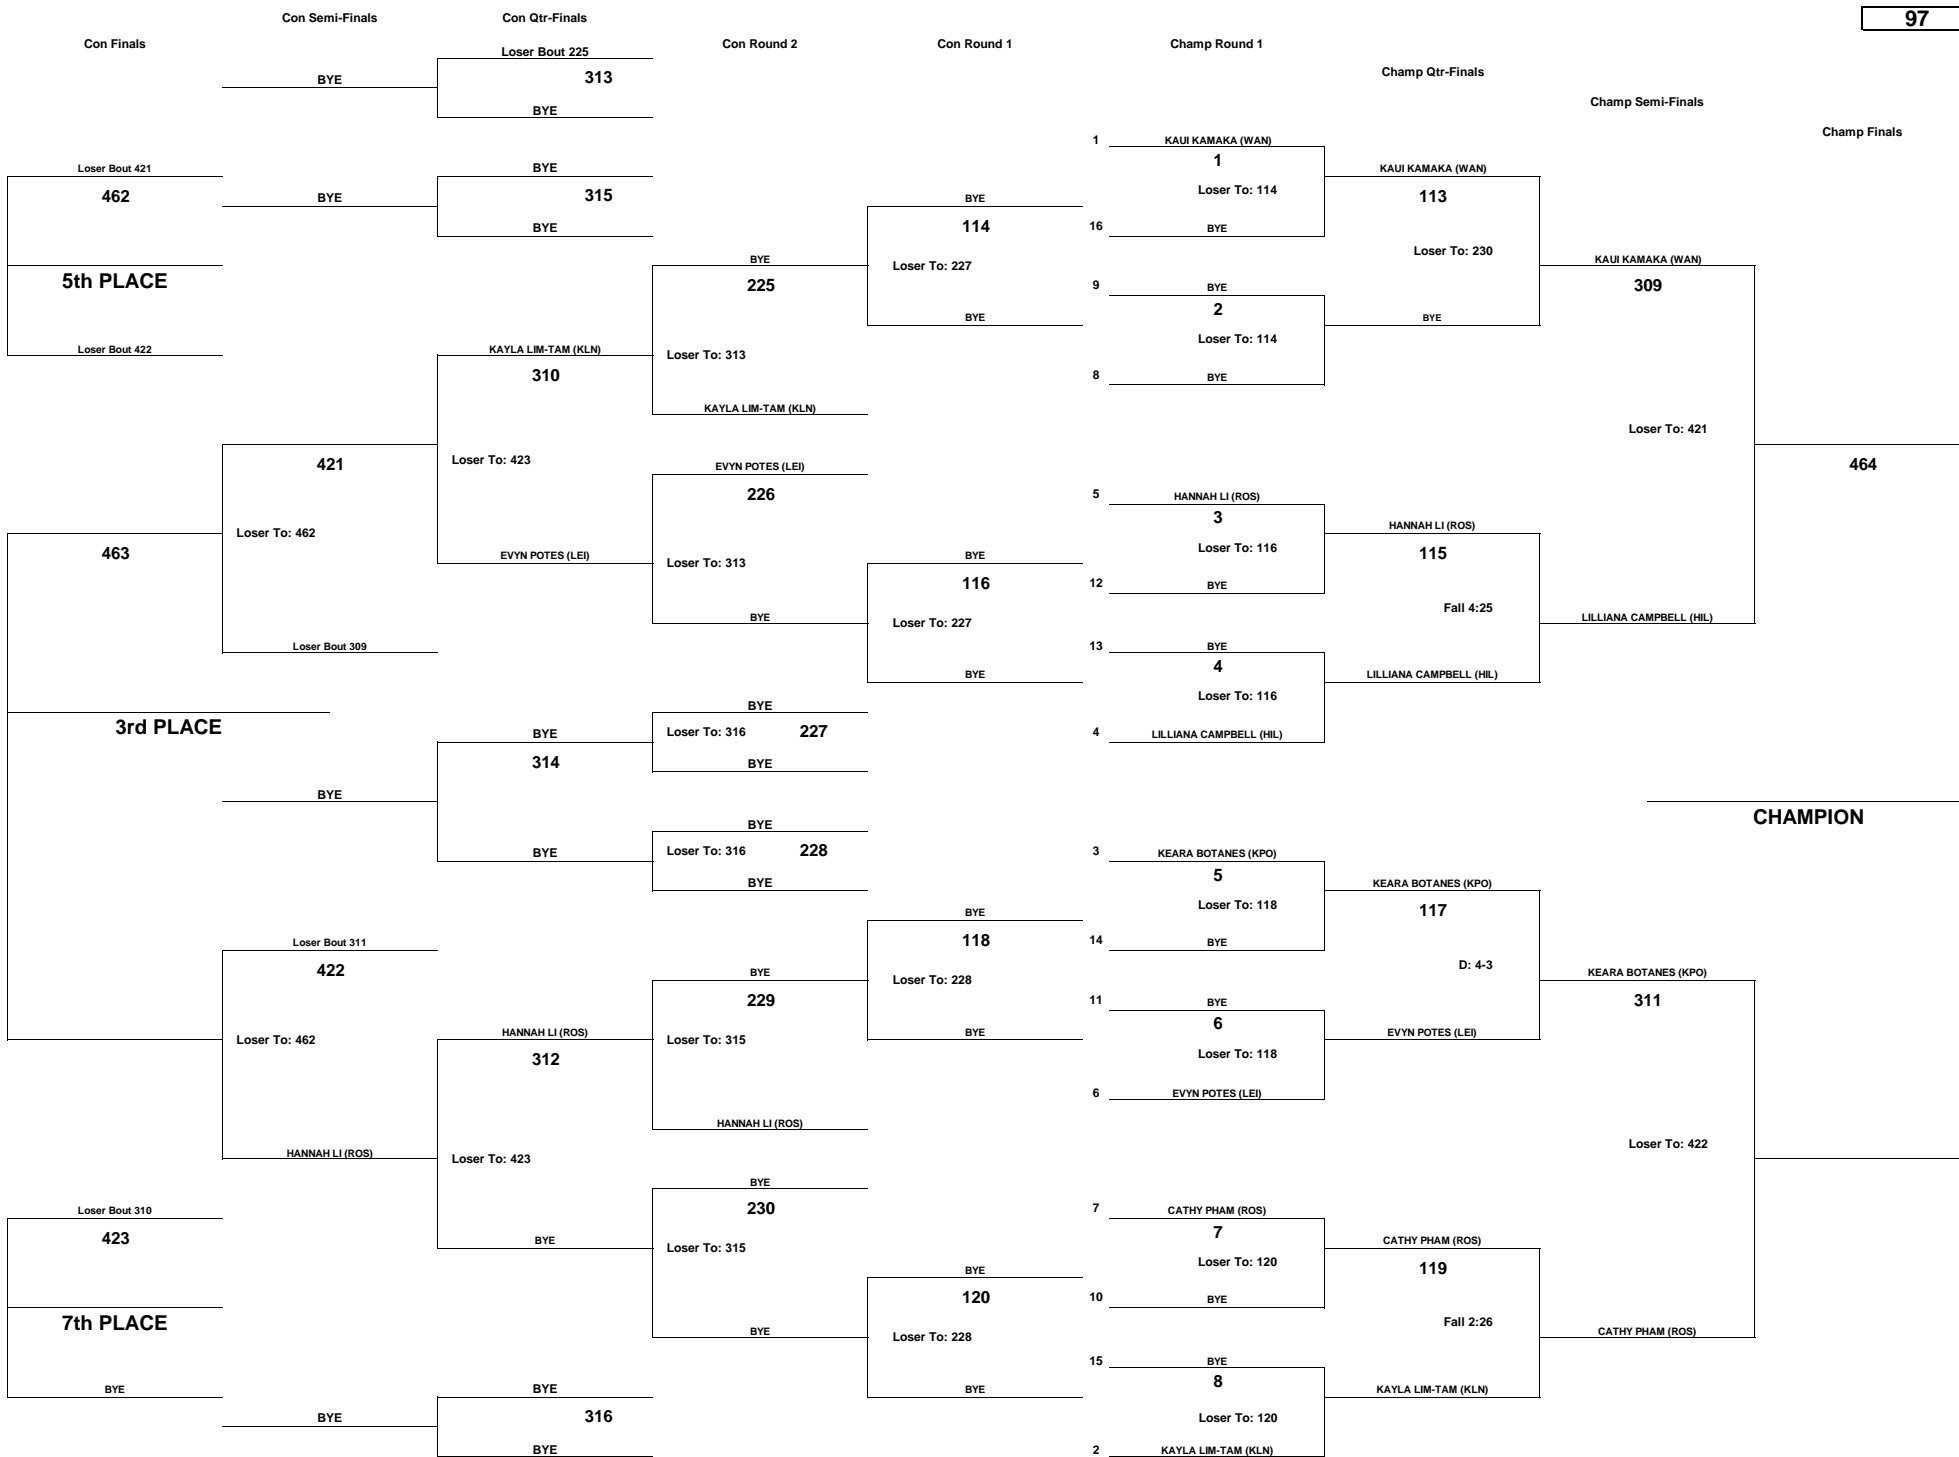

# PA'ANI CHALLENGE 2018 GIRLS - NOVICE DIVISION

WEIGHT CLASS  
**97**

2045