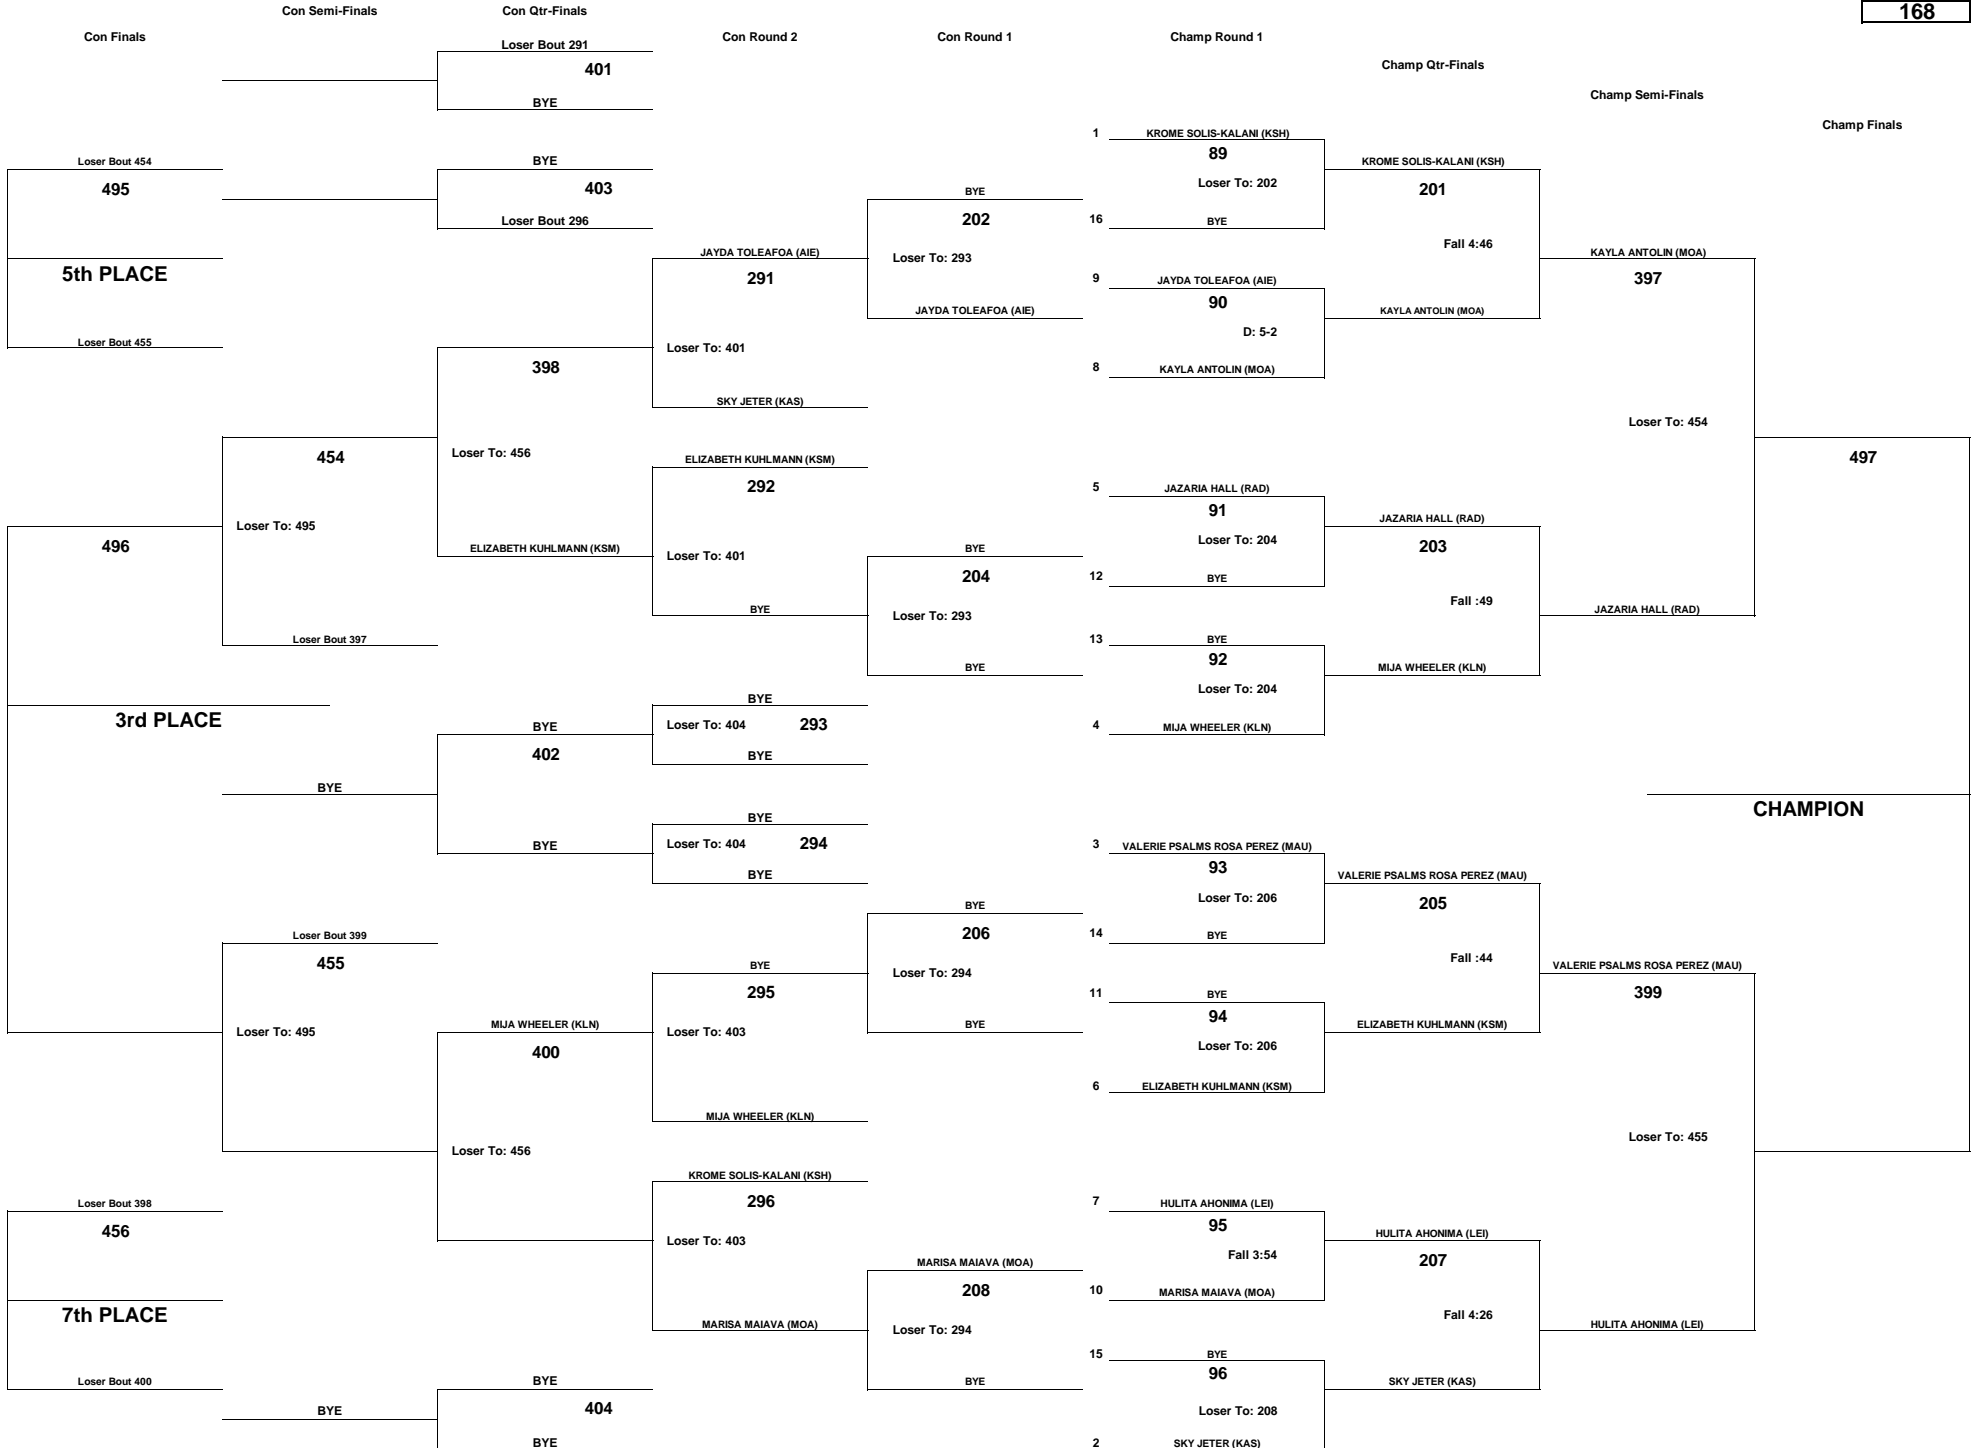

PA'ANI CHALLENGE 2018 GIRLS - NOVICE DIVISION

WEIGHT CLASS
168