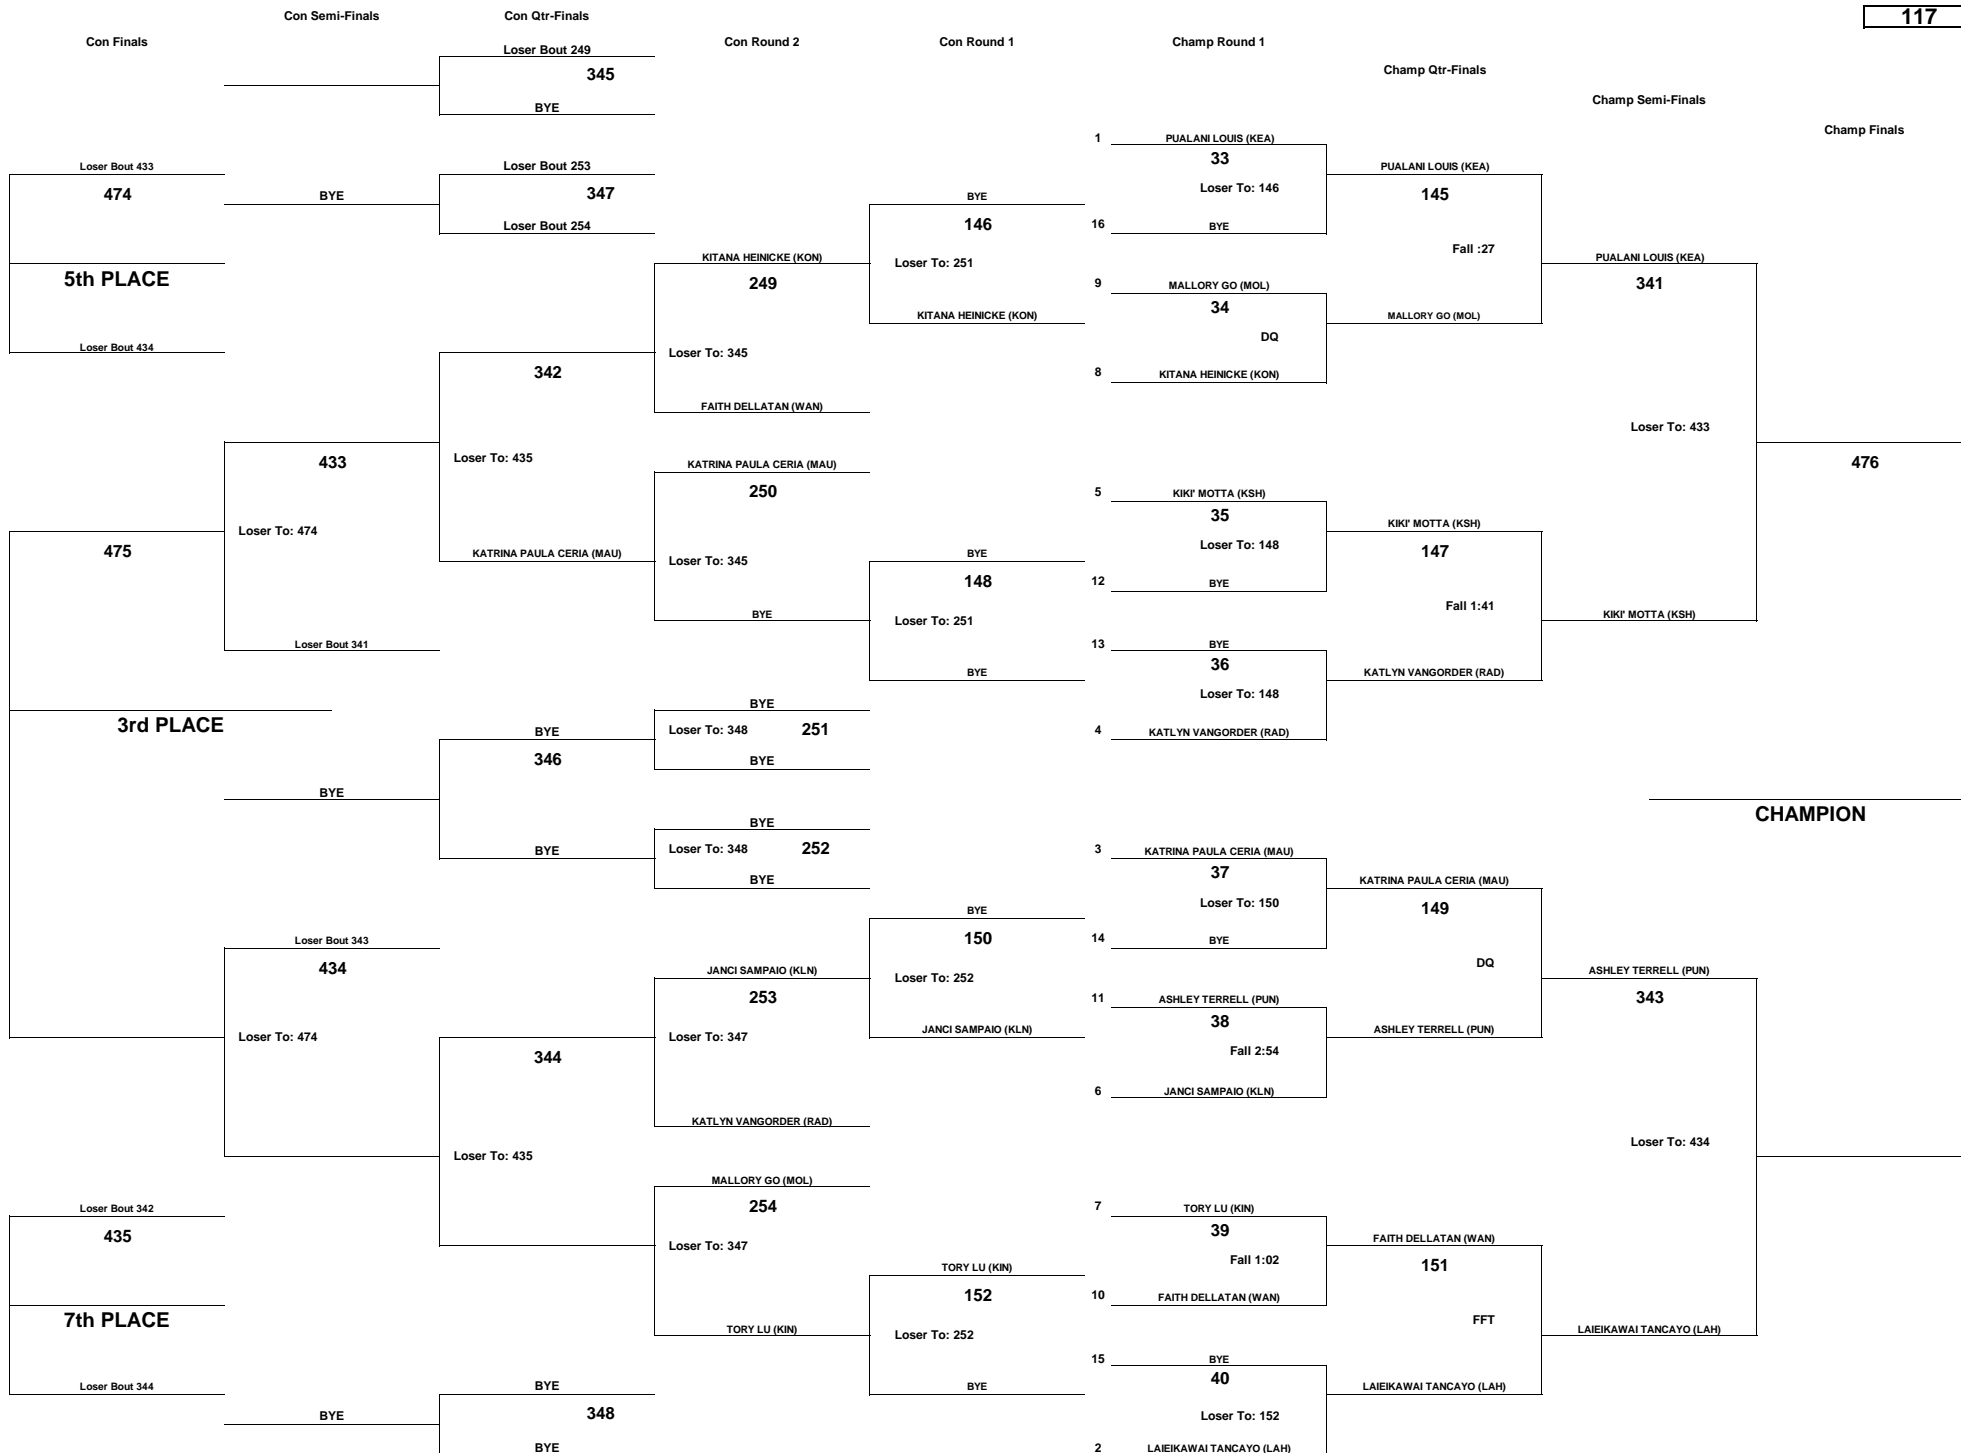

PA'ANI CHALLENGE 2018 GIRLS - NOVICE DIVISION

WEIGHT CLASS

117