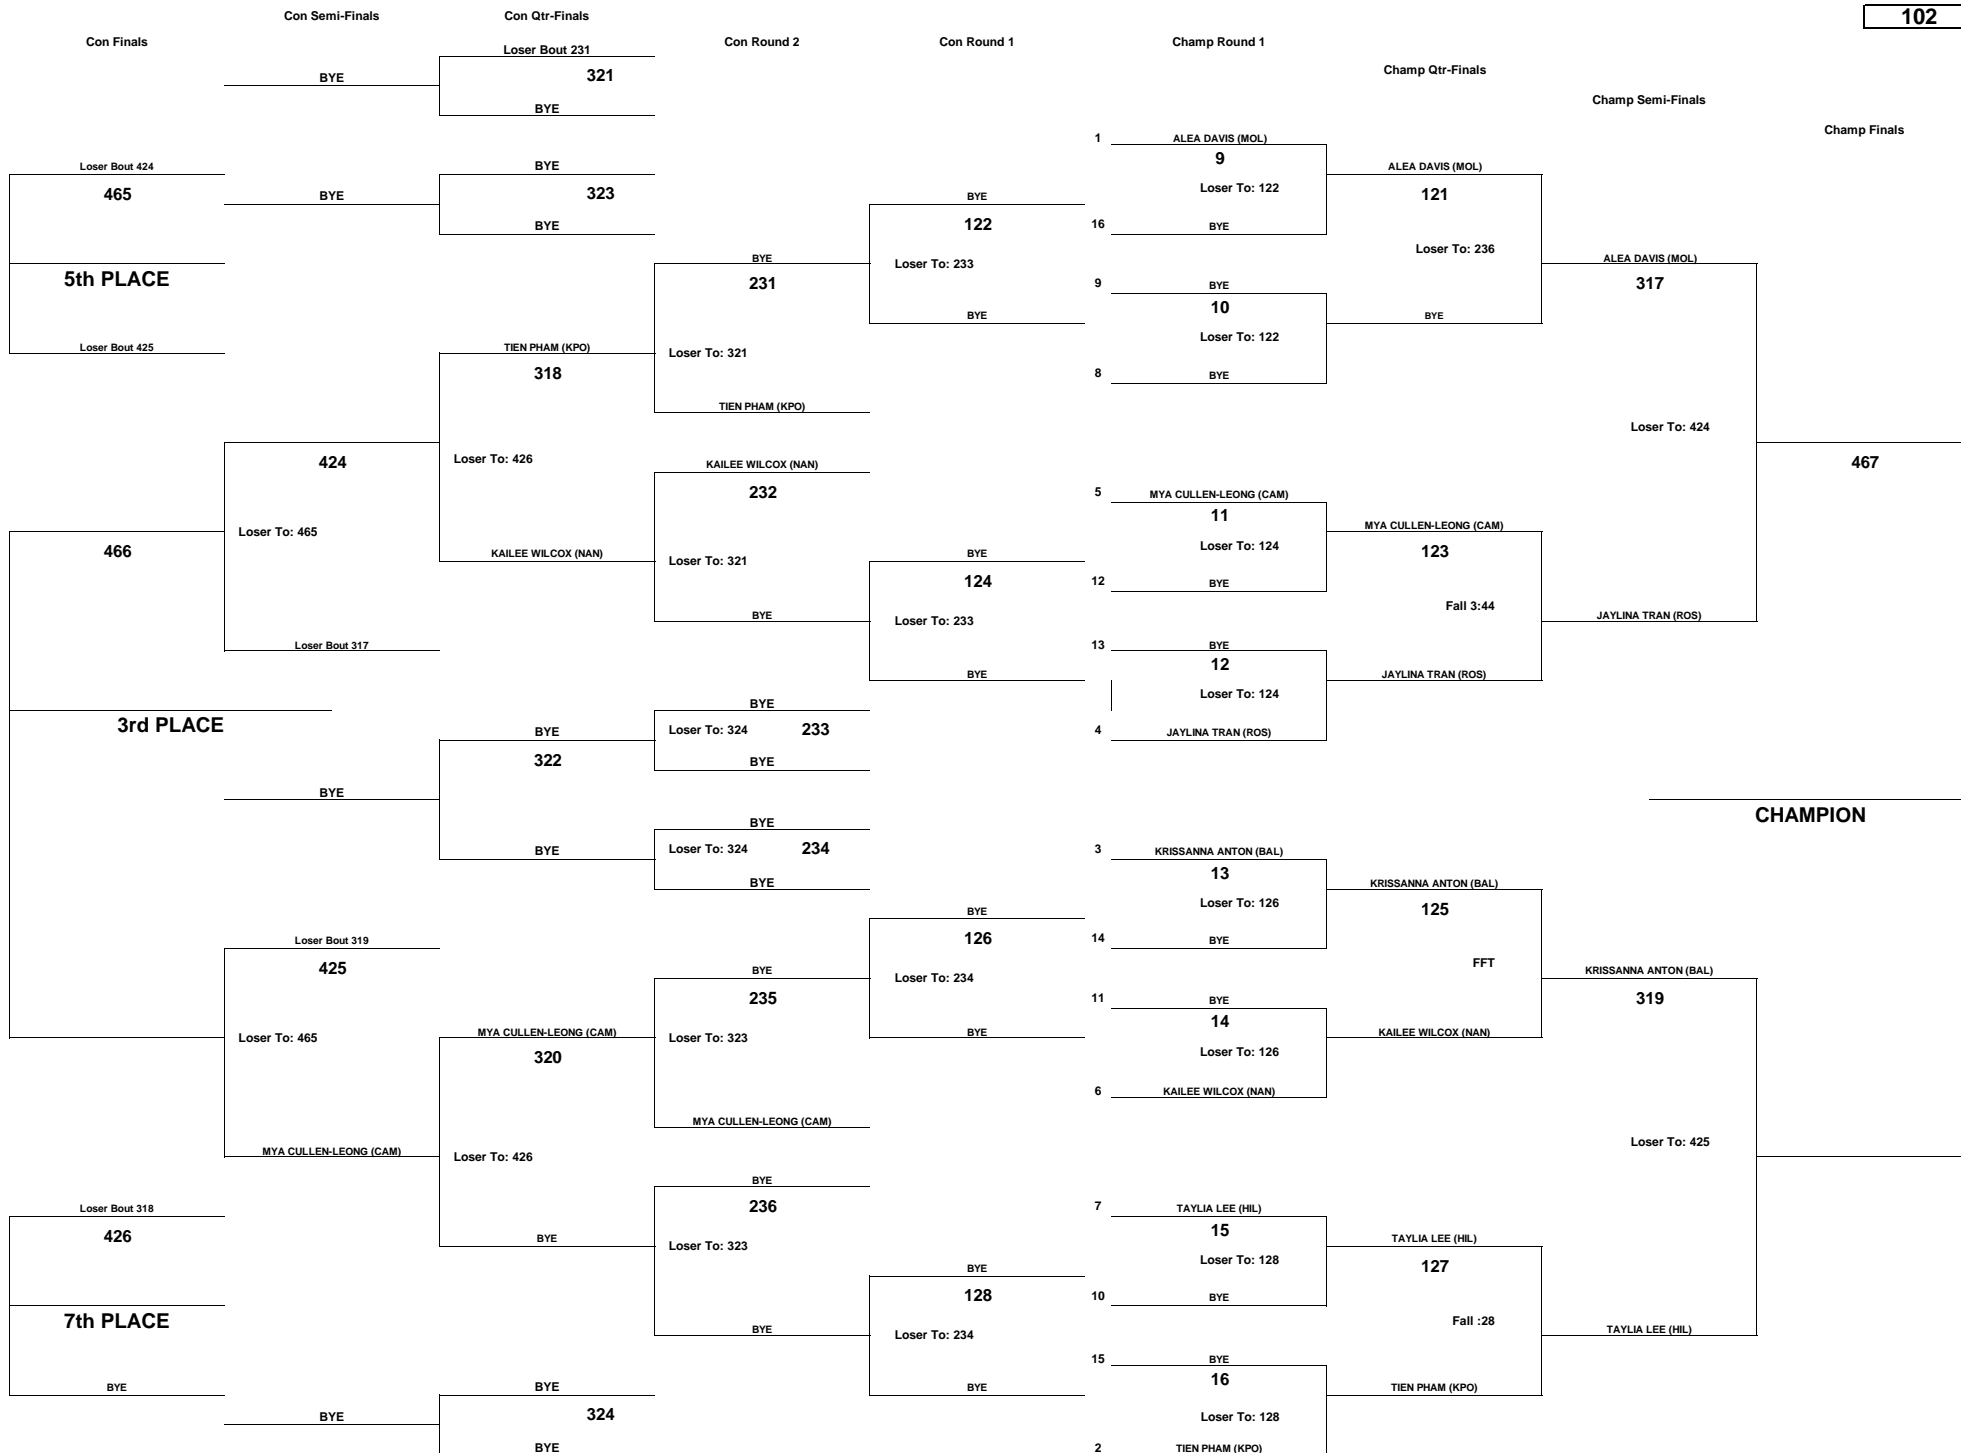

PA'ANI CHALLENGE 2018 GIRLS - NOVICE DIVISION

WEIGHT CLASS
102