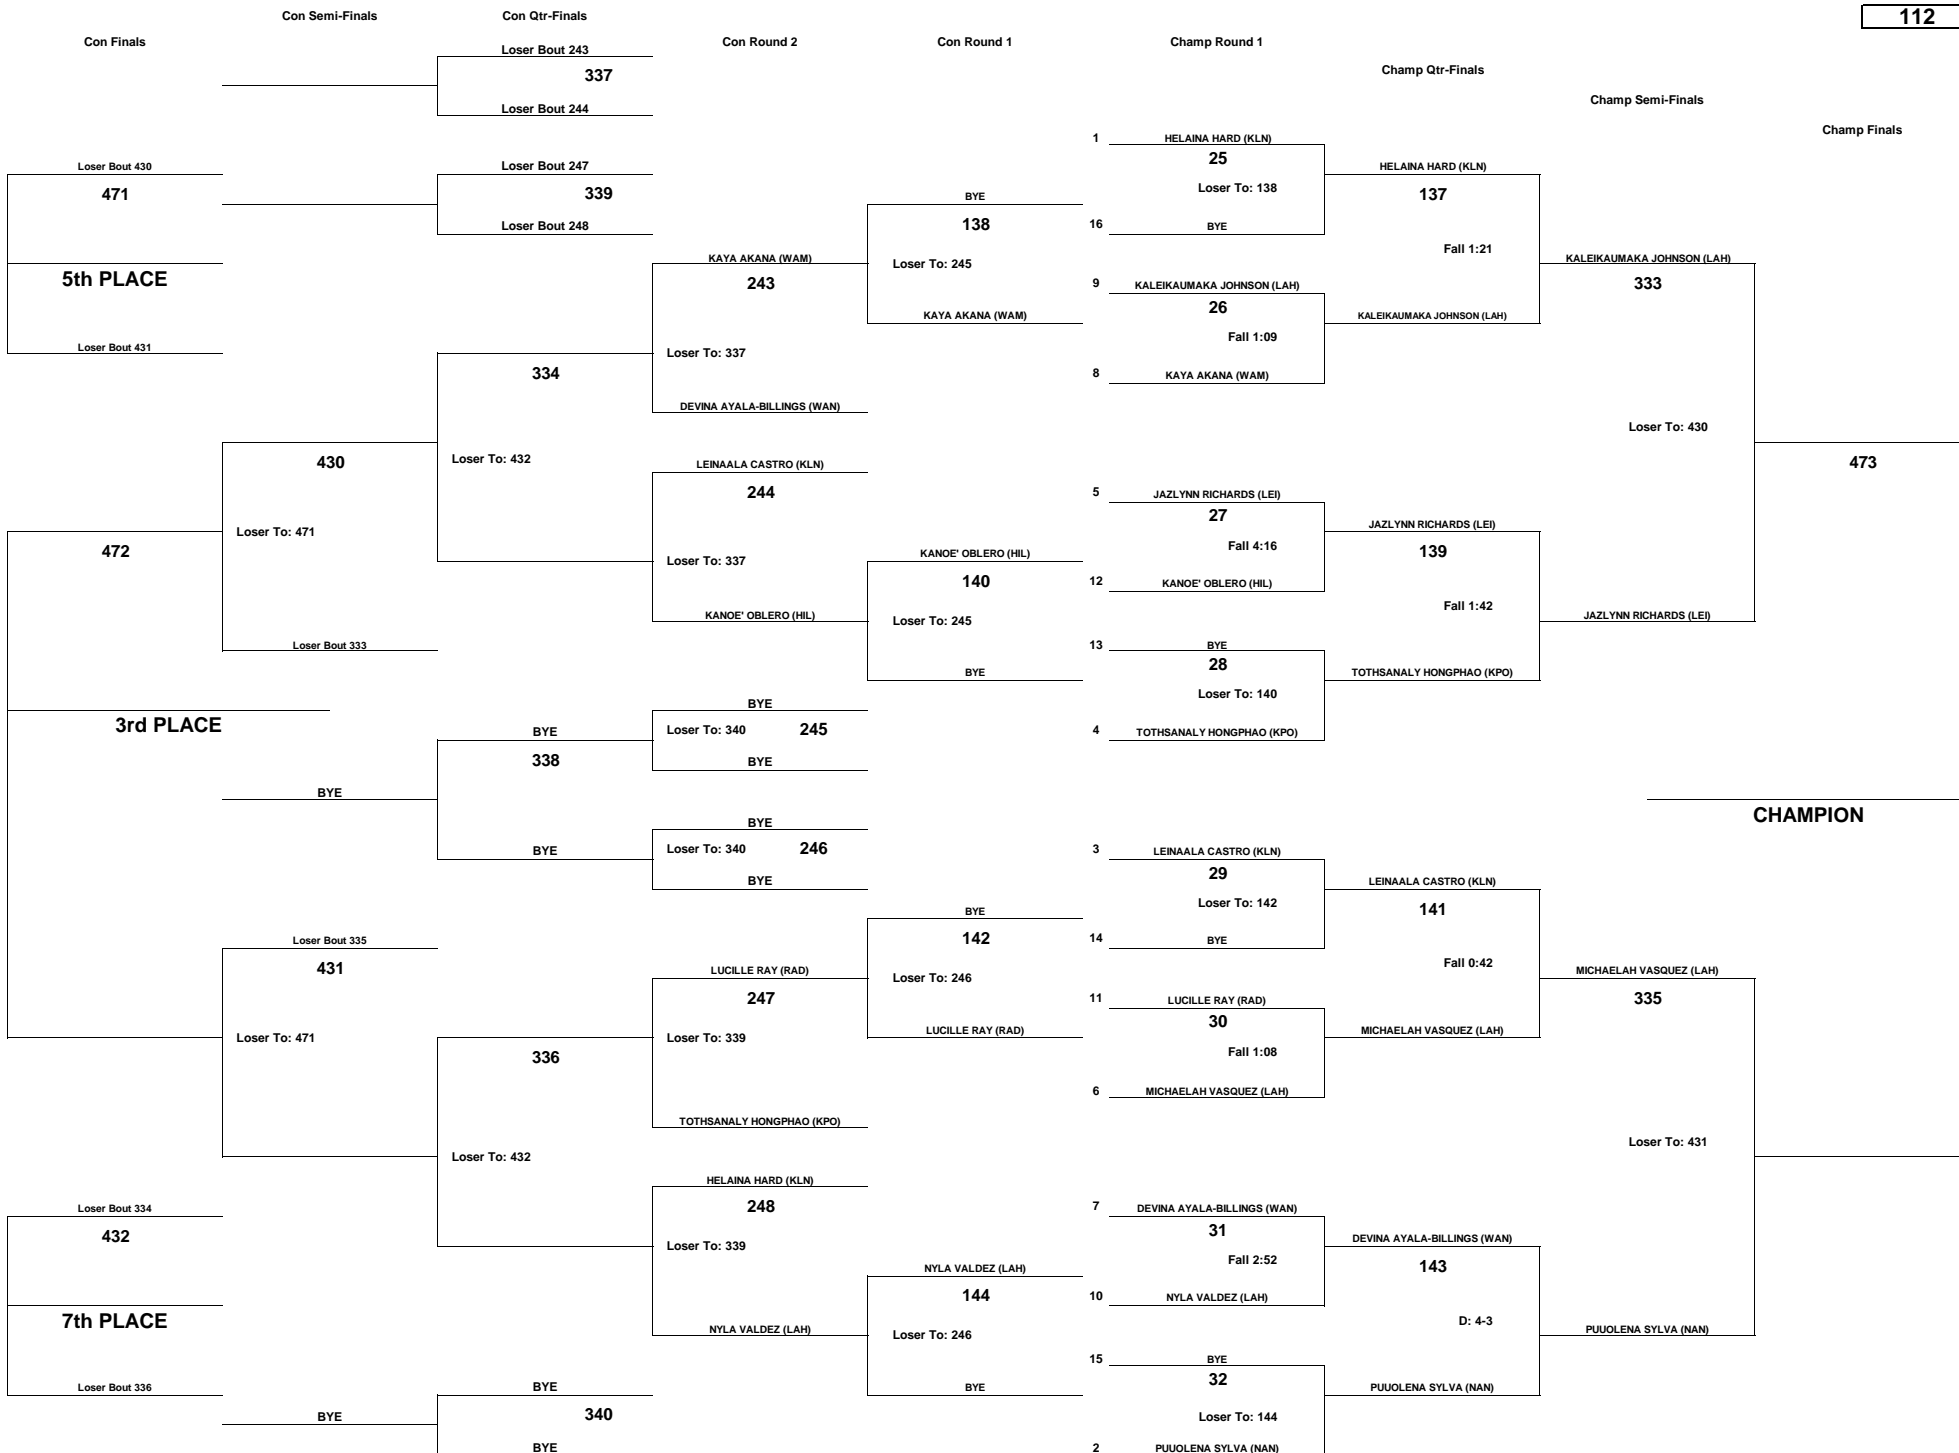

PA'ANI CHALLENGE 2018 GIRLS - NOVICE DIVISION

WEIGHT CLASS
112