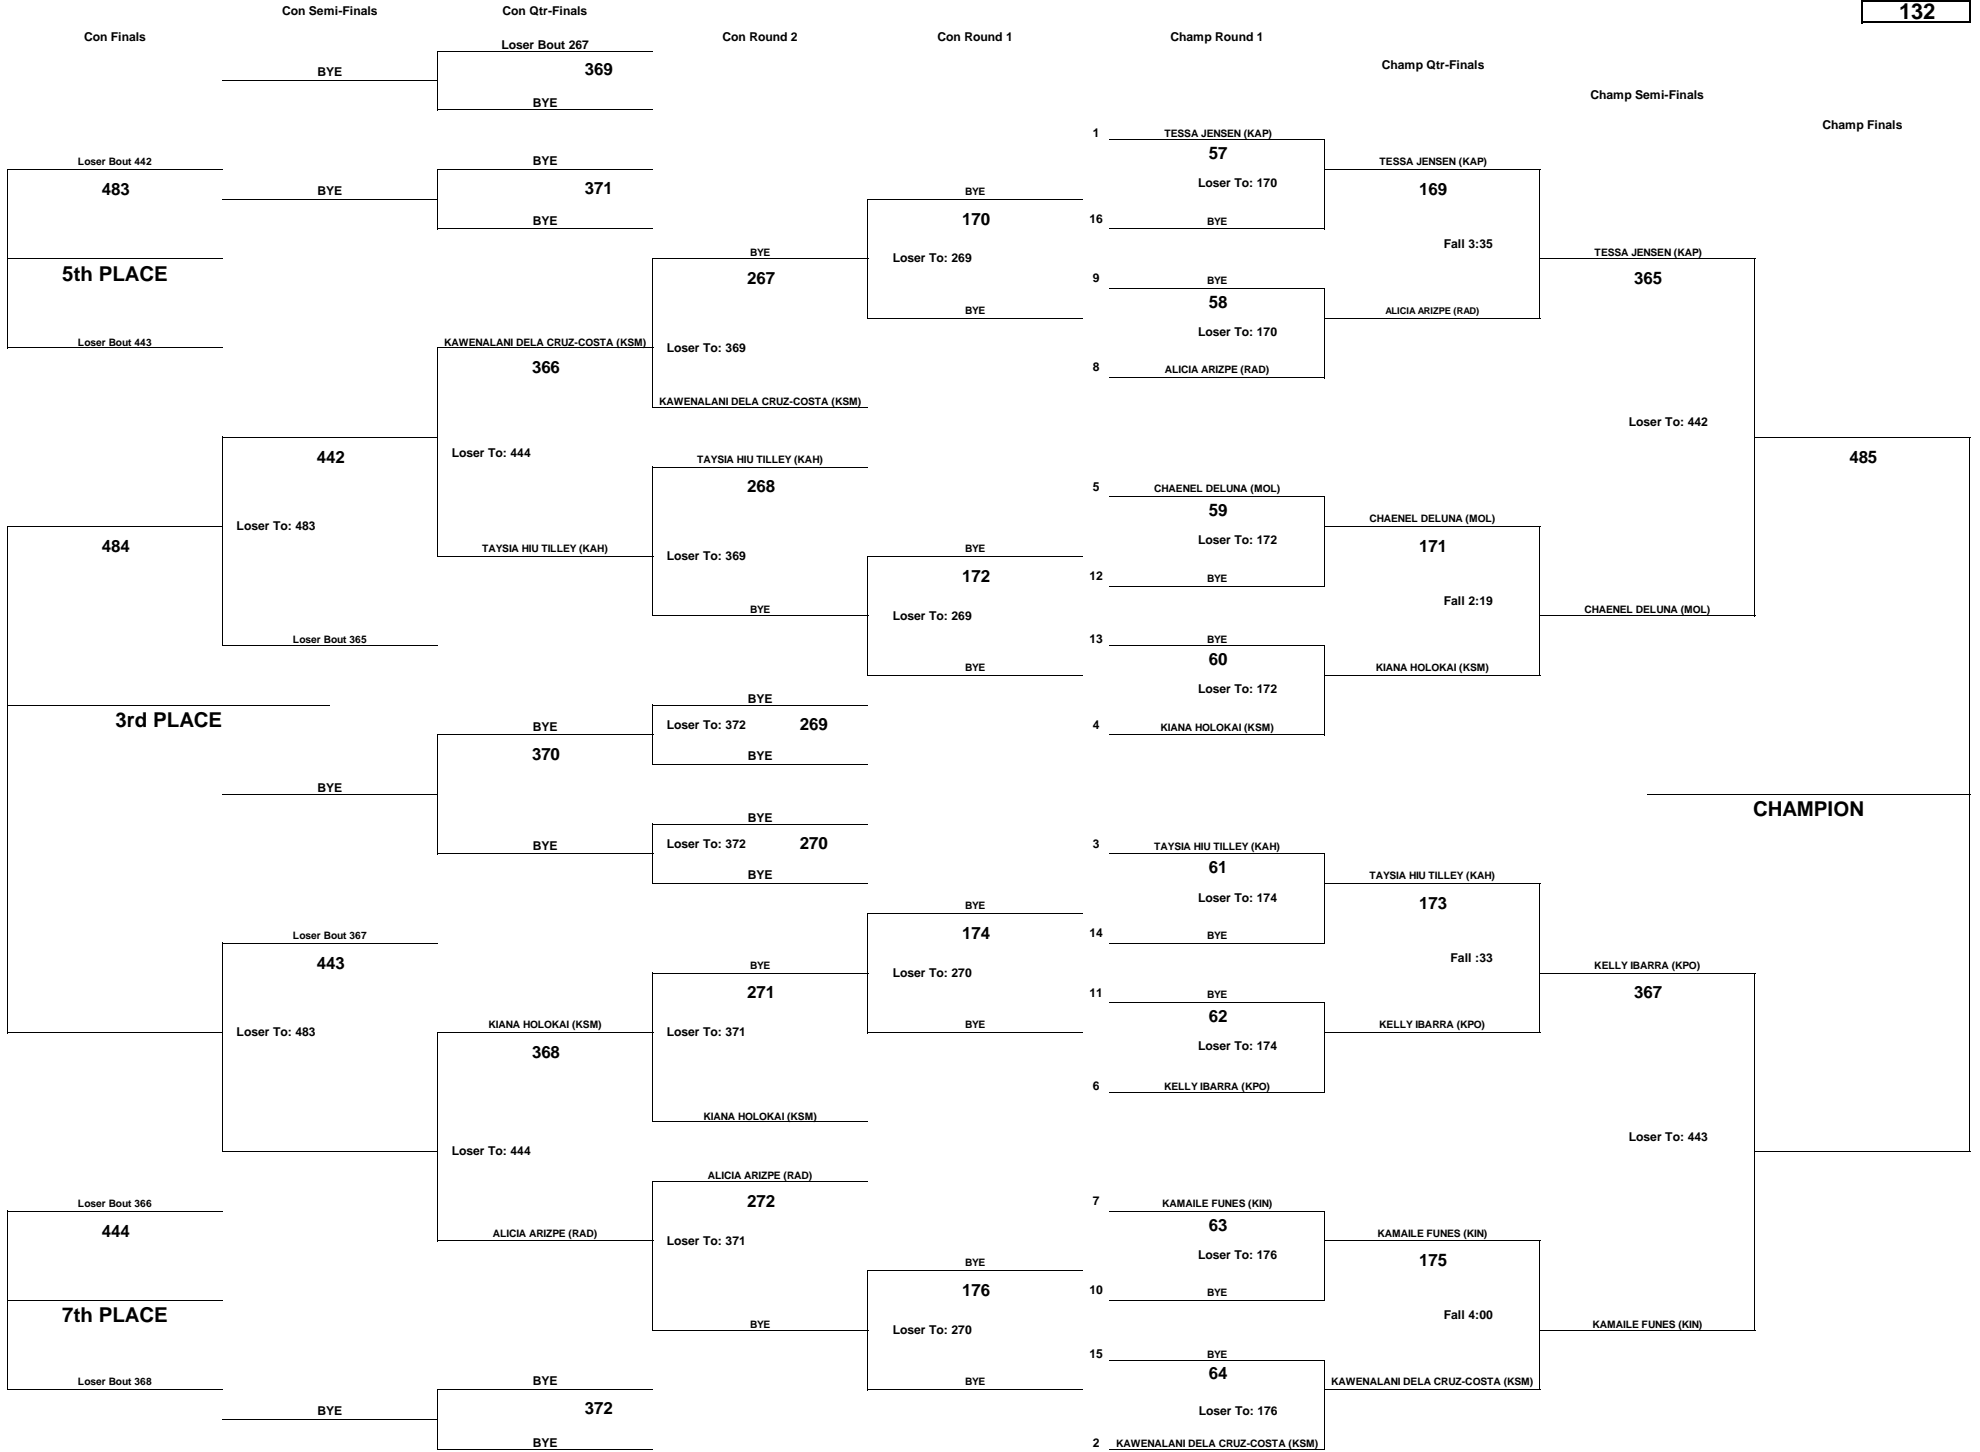

PA'ANI CHALLENGE 2018 GIRLS - NOVICE DIVISION

WEIGHT CLASS
132