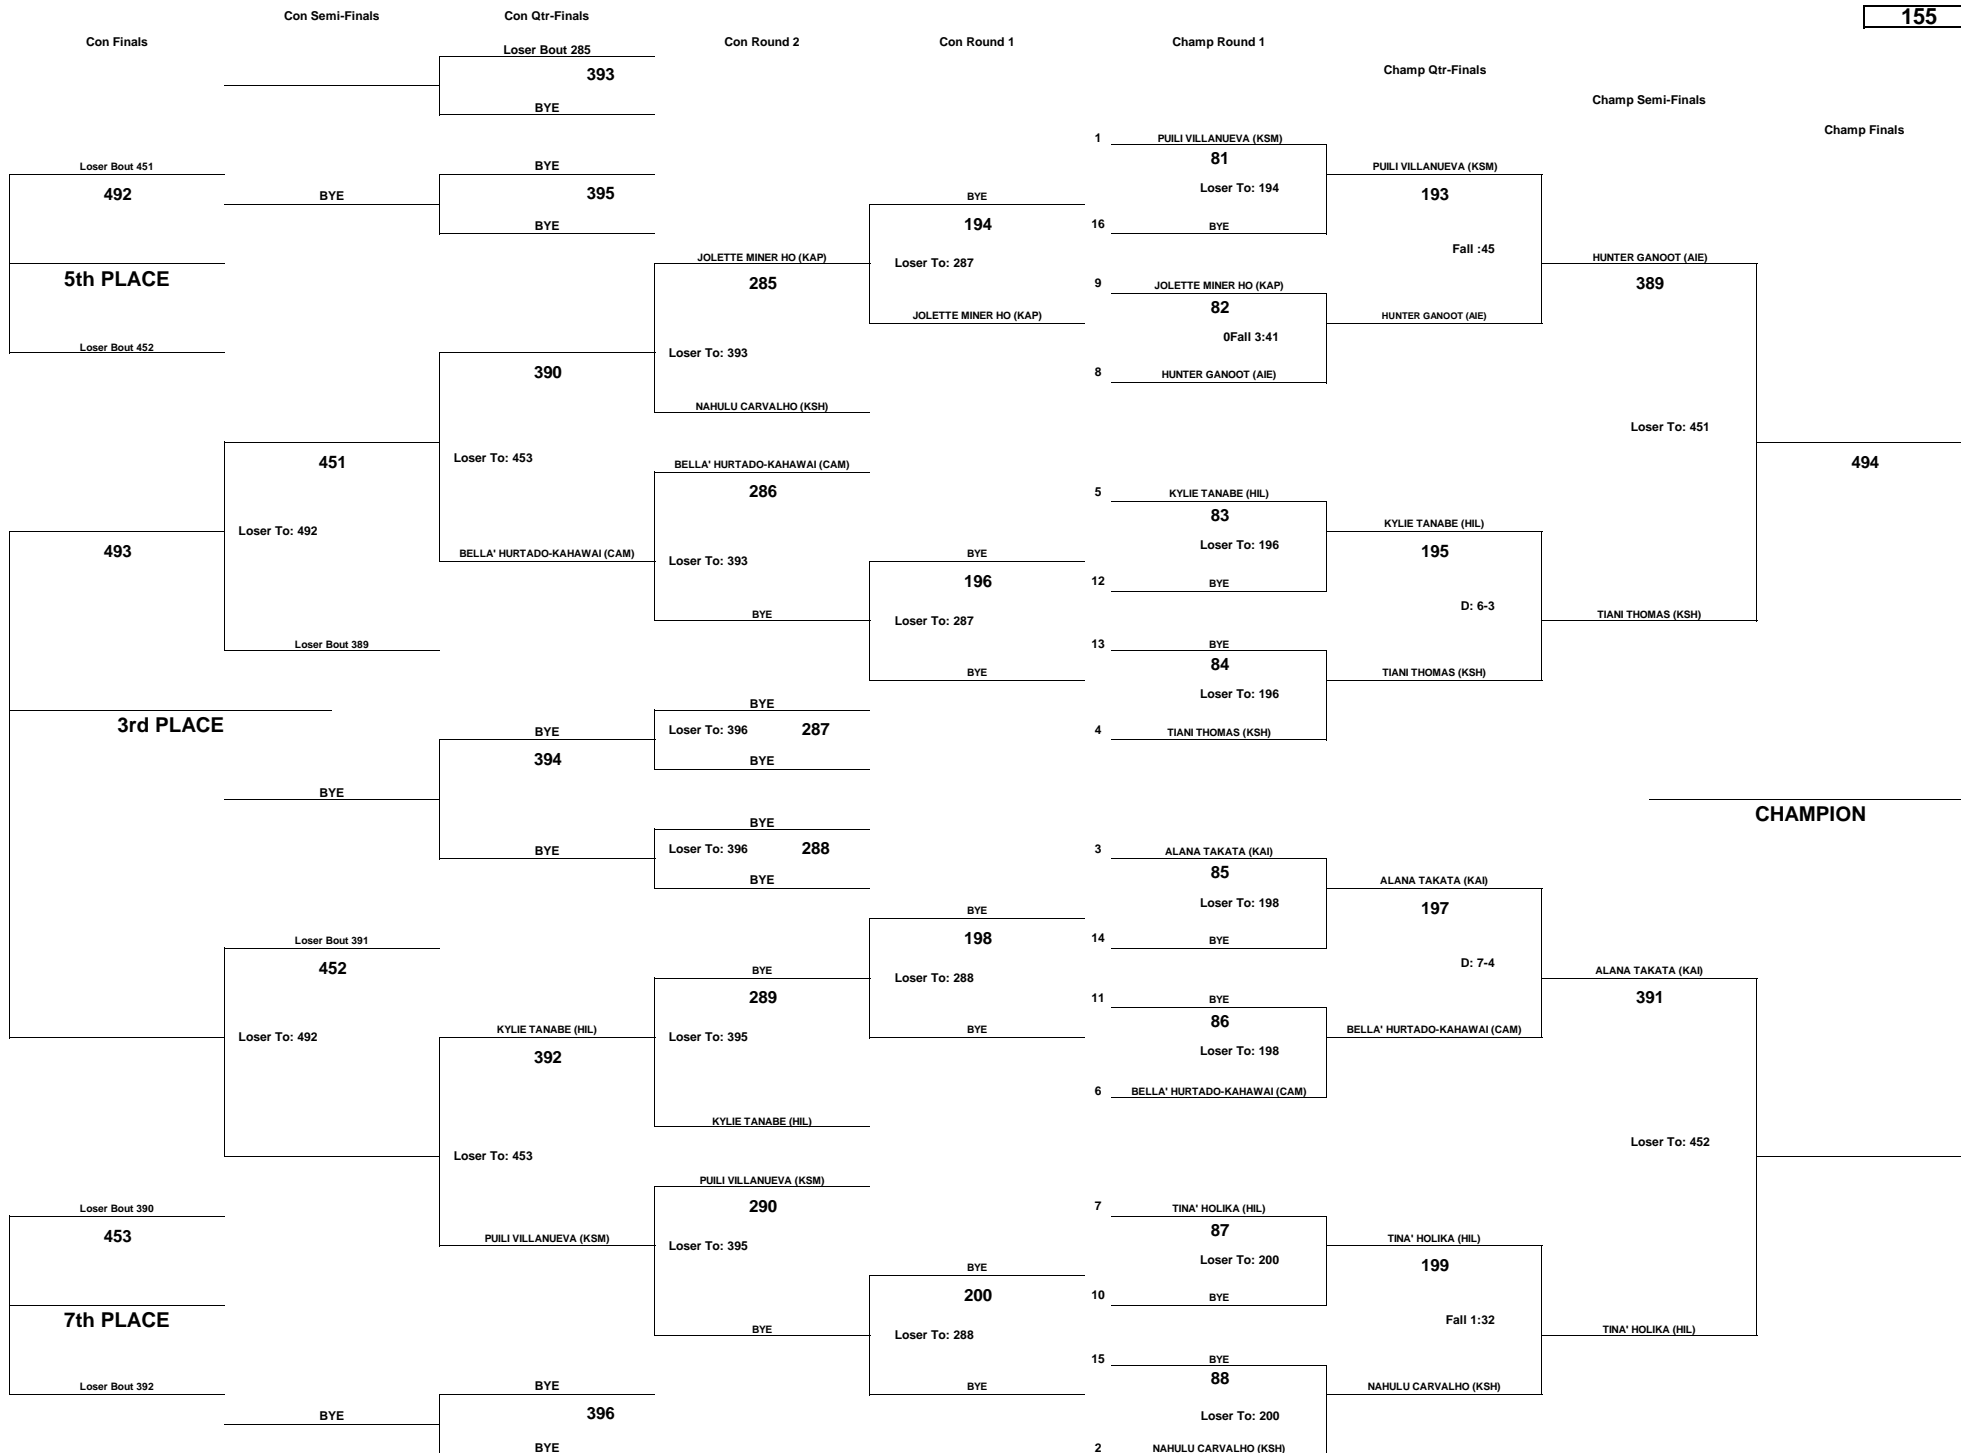

PA'ANI CHALLENGE 2018 GIRLS - NOVICE DIVISION

WEIGHT CLASS
155