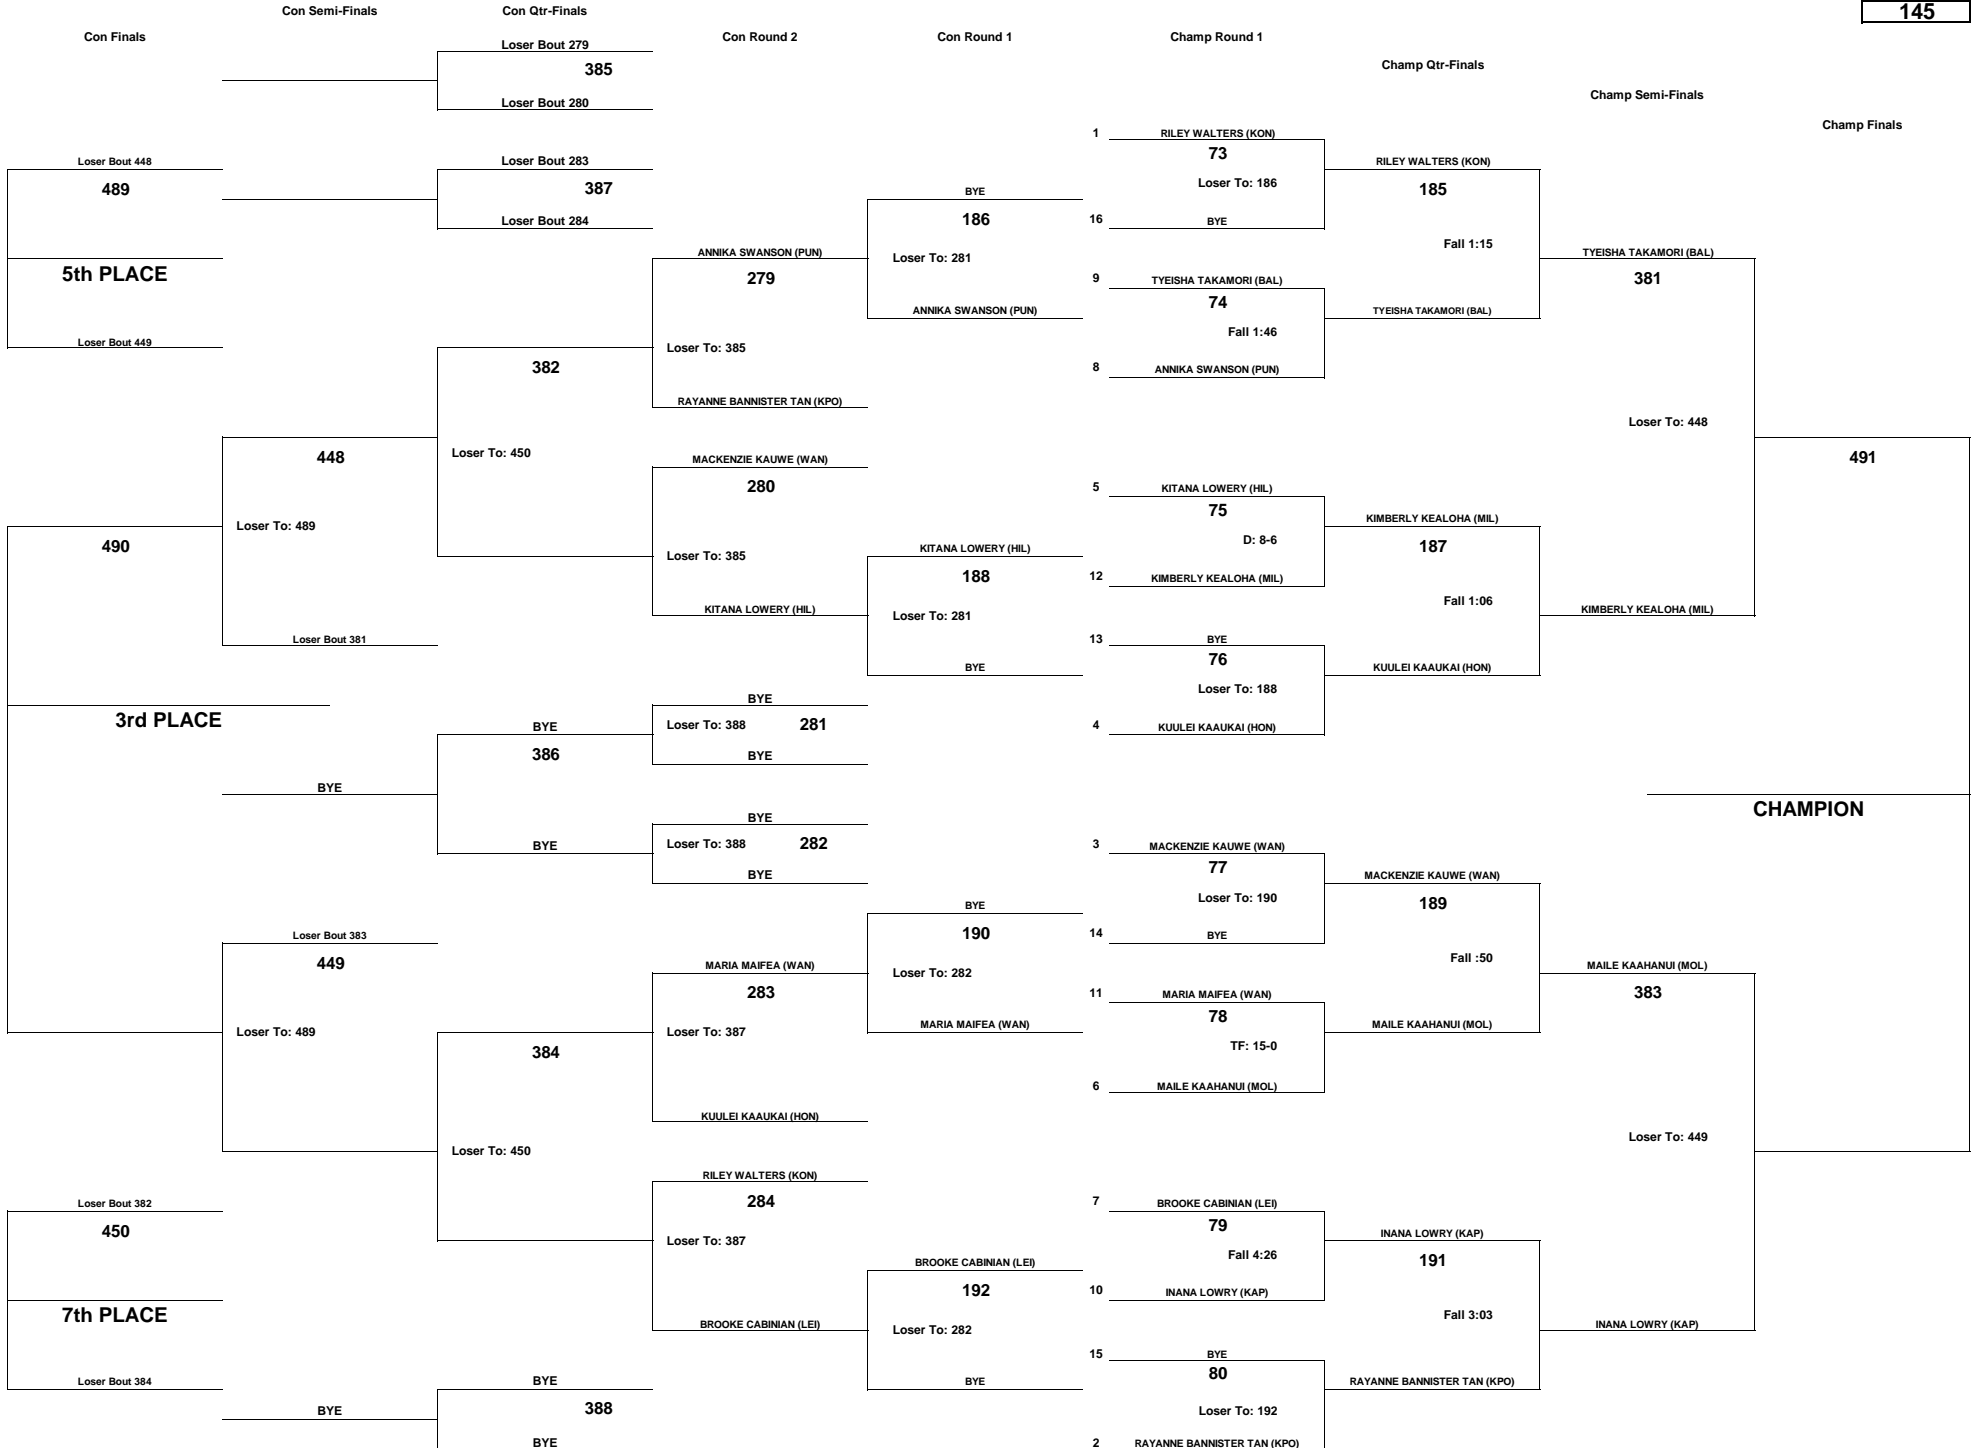

PA'ANI CHALLENGE 2018 GIRLS - NOVICE DIVISION

WEIGHT CLASS

145