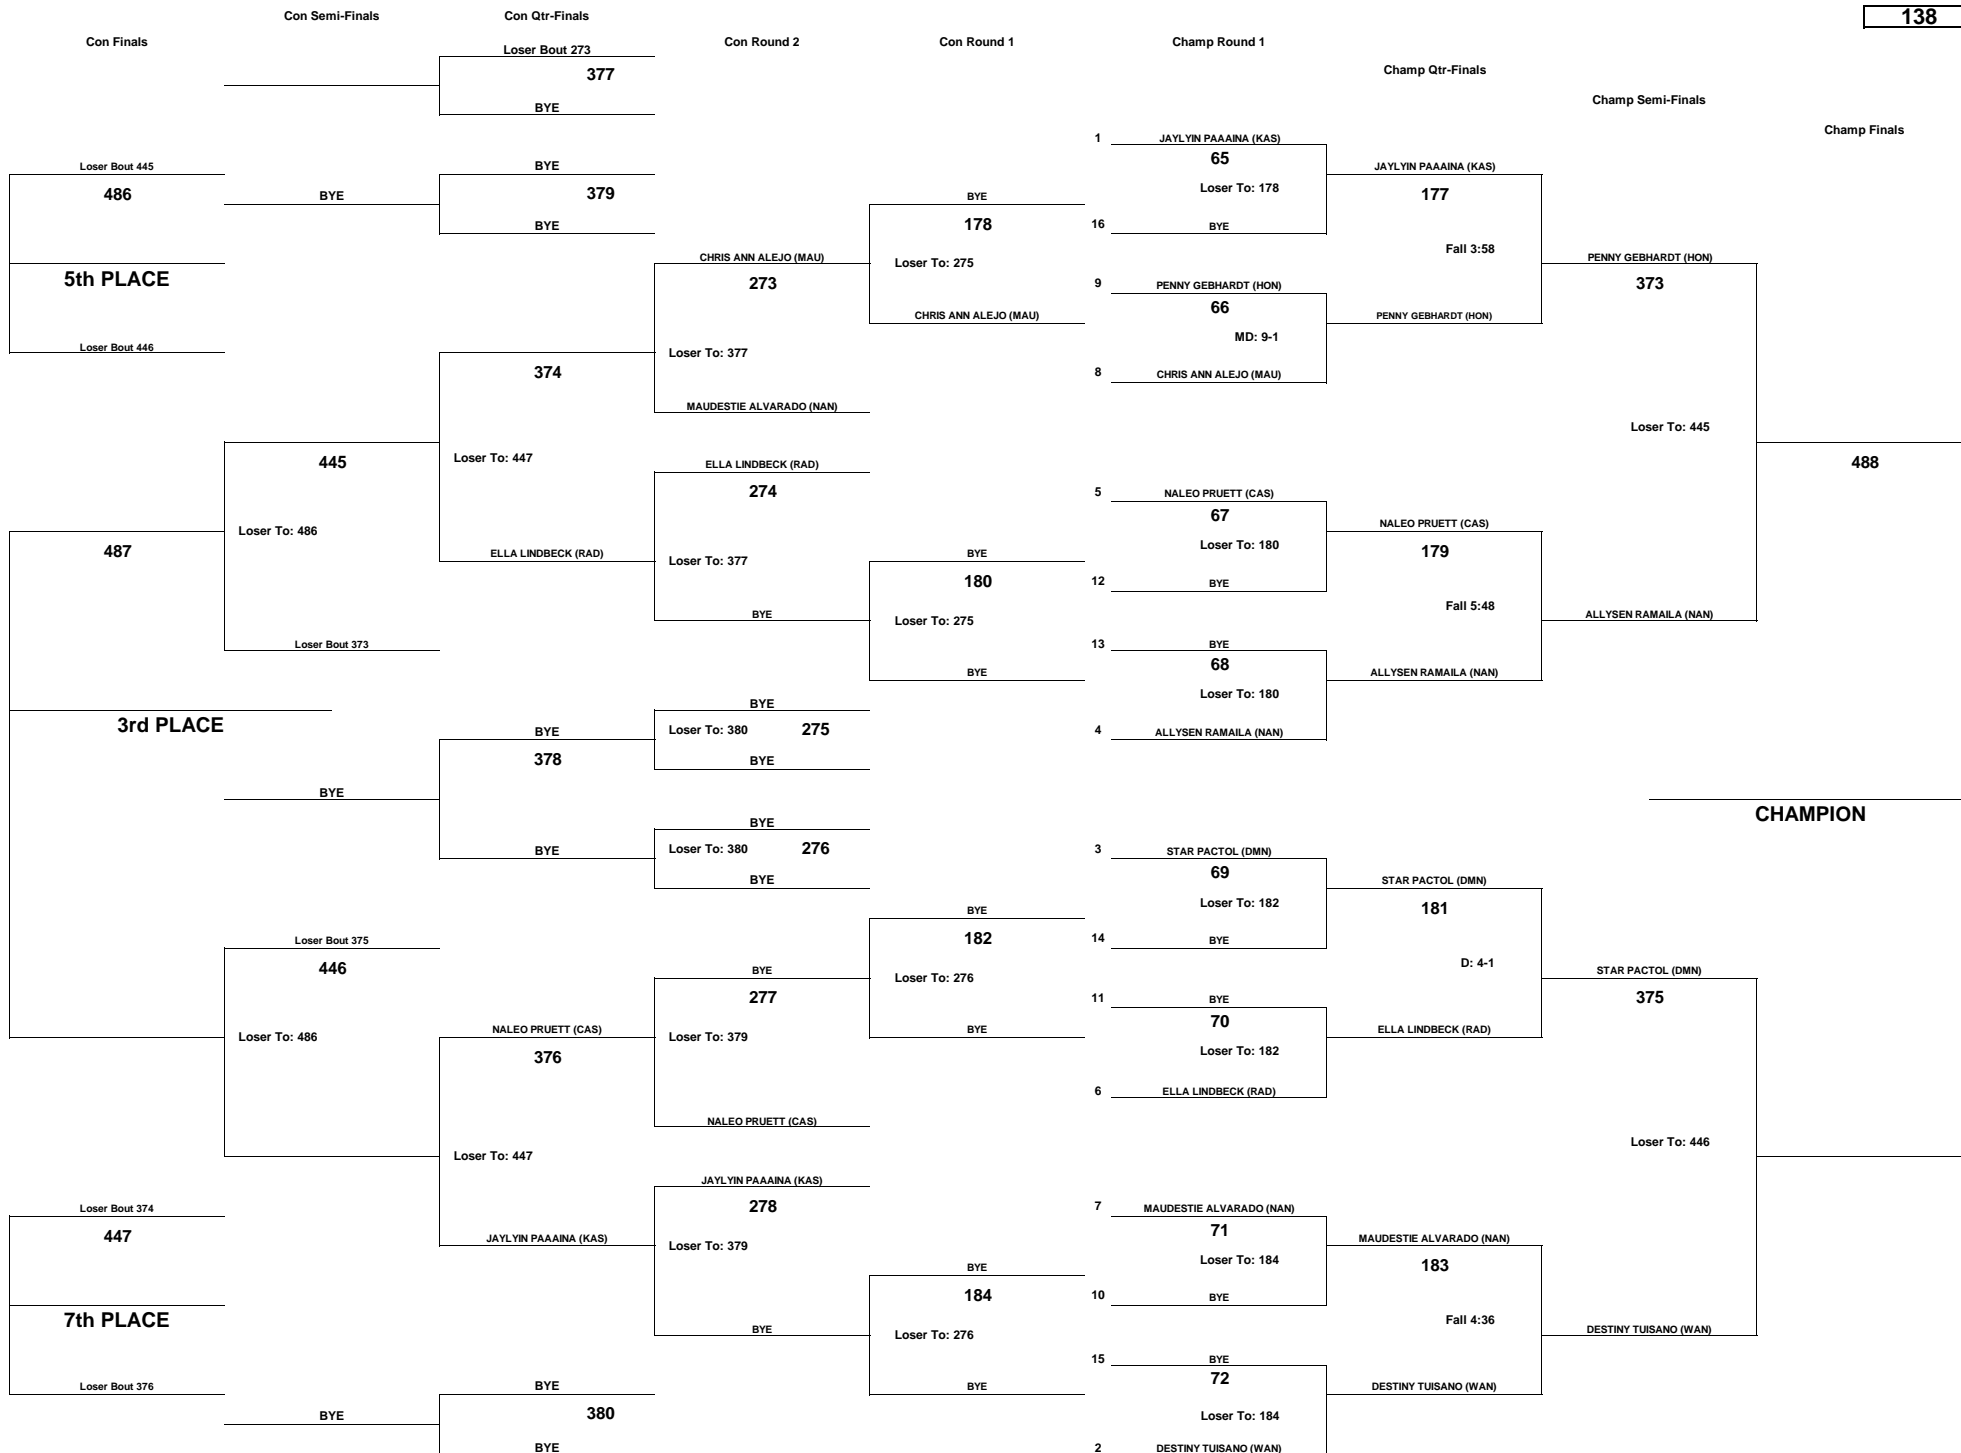

PA'ANI CHALLENGE 2018 GIRLS - NOVICE DIVISION

WEIGHT CLASS
138