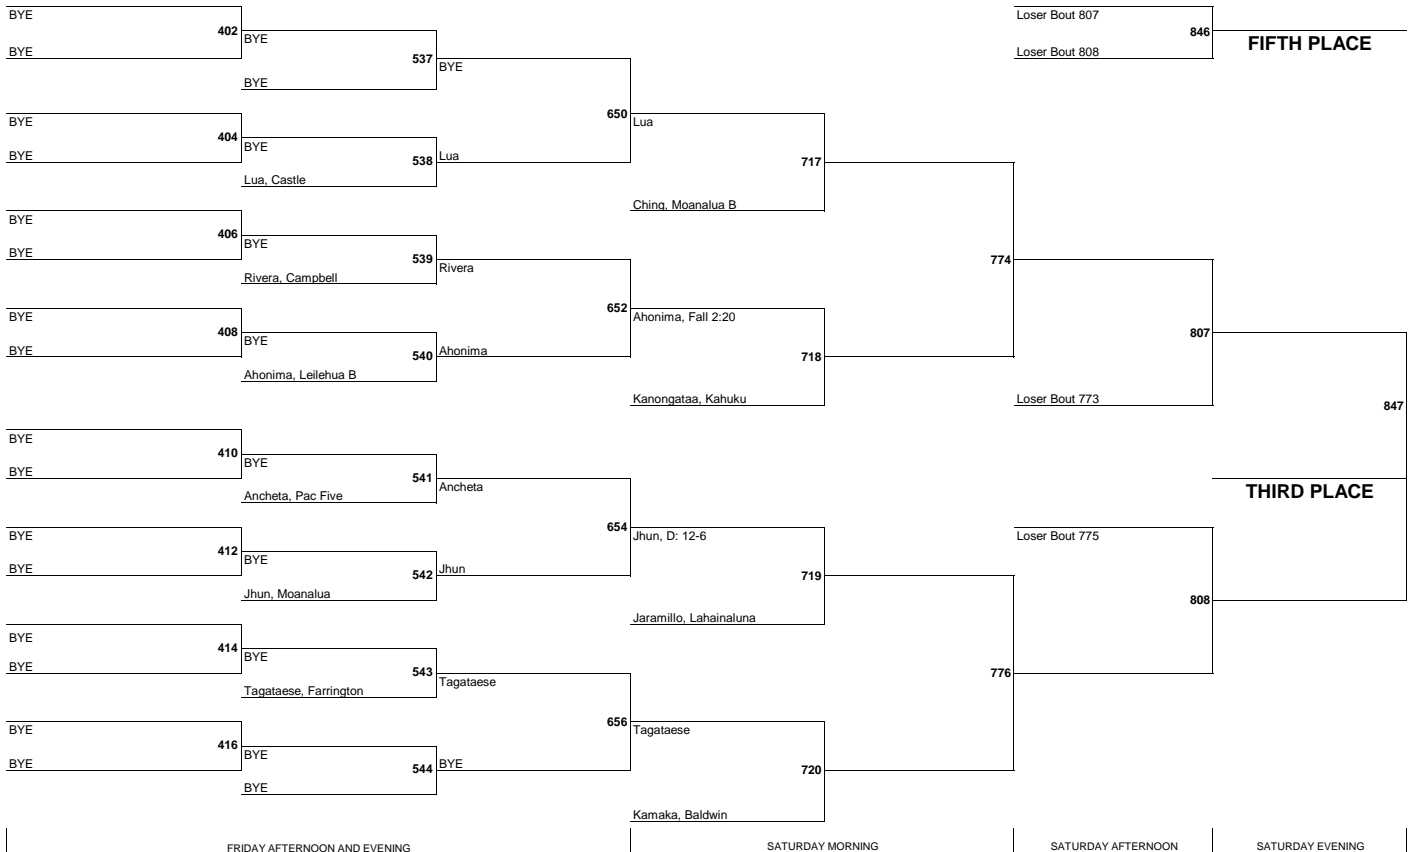

CONSOLATION