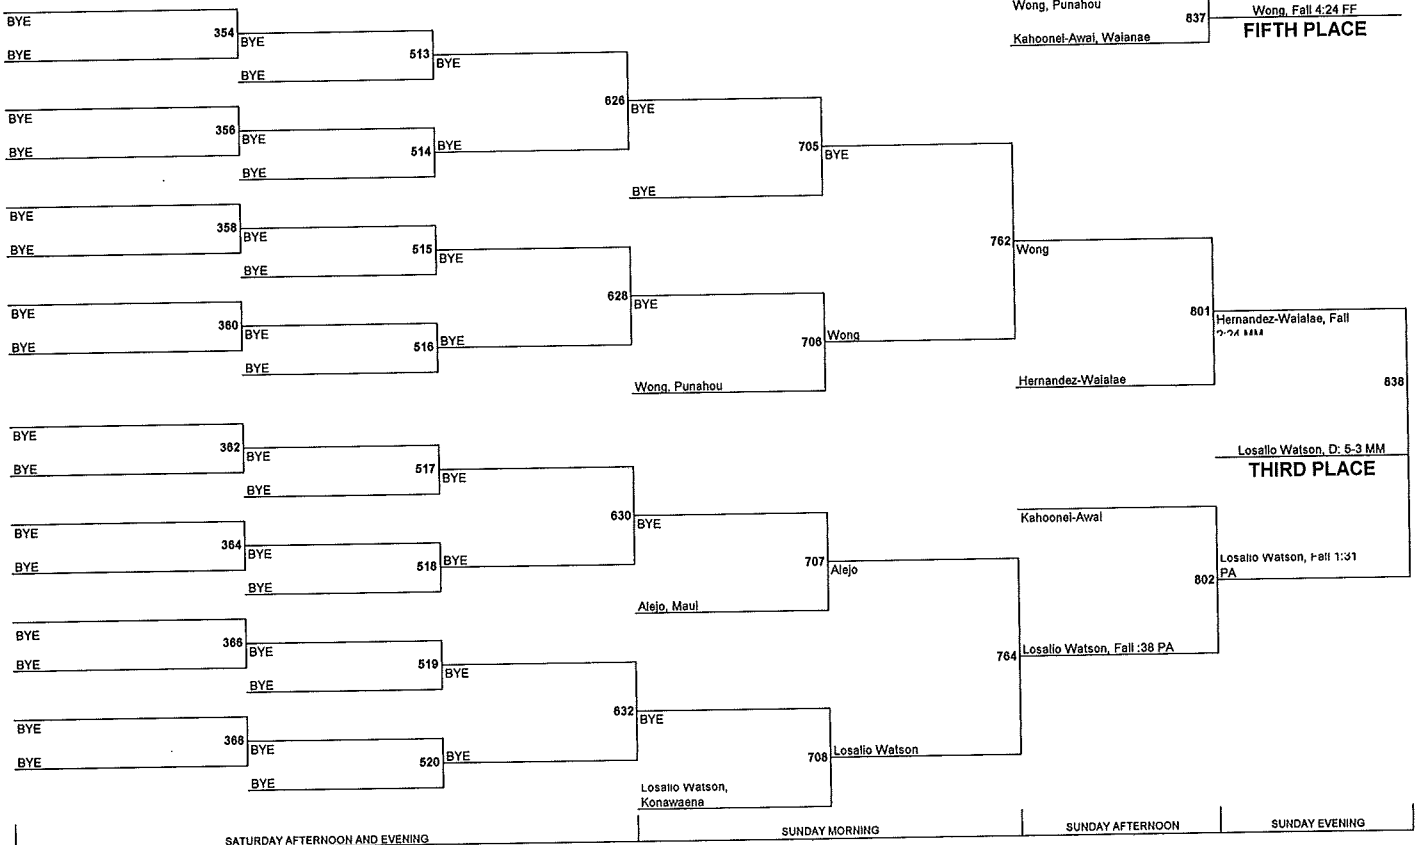

CONSOLATION