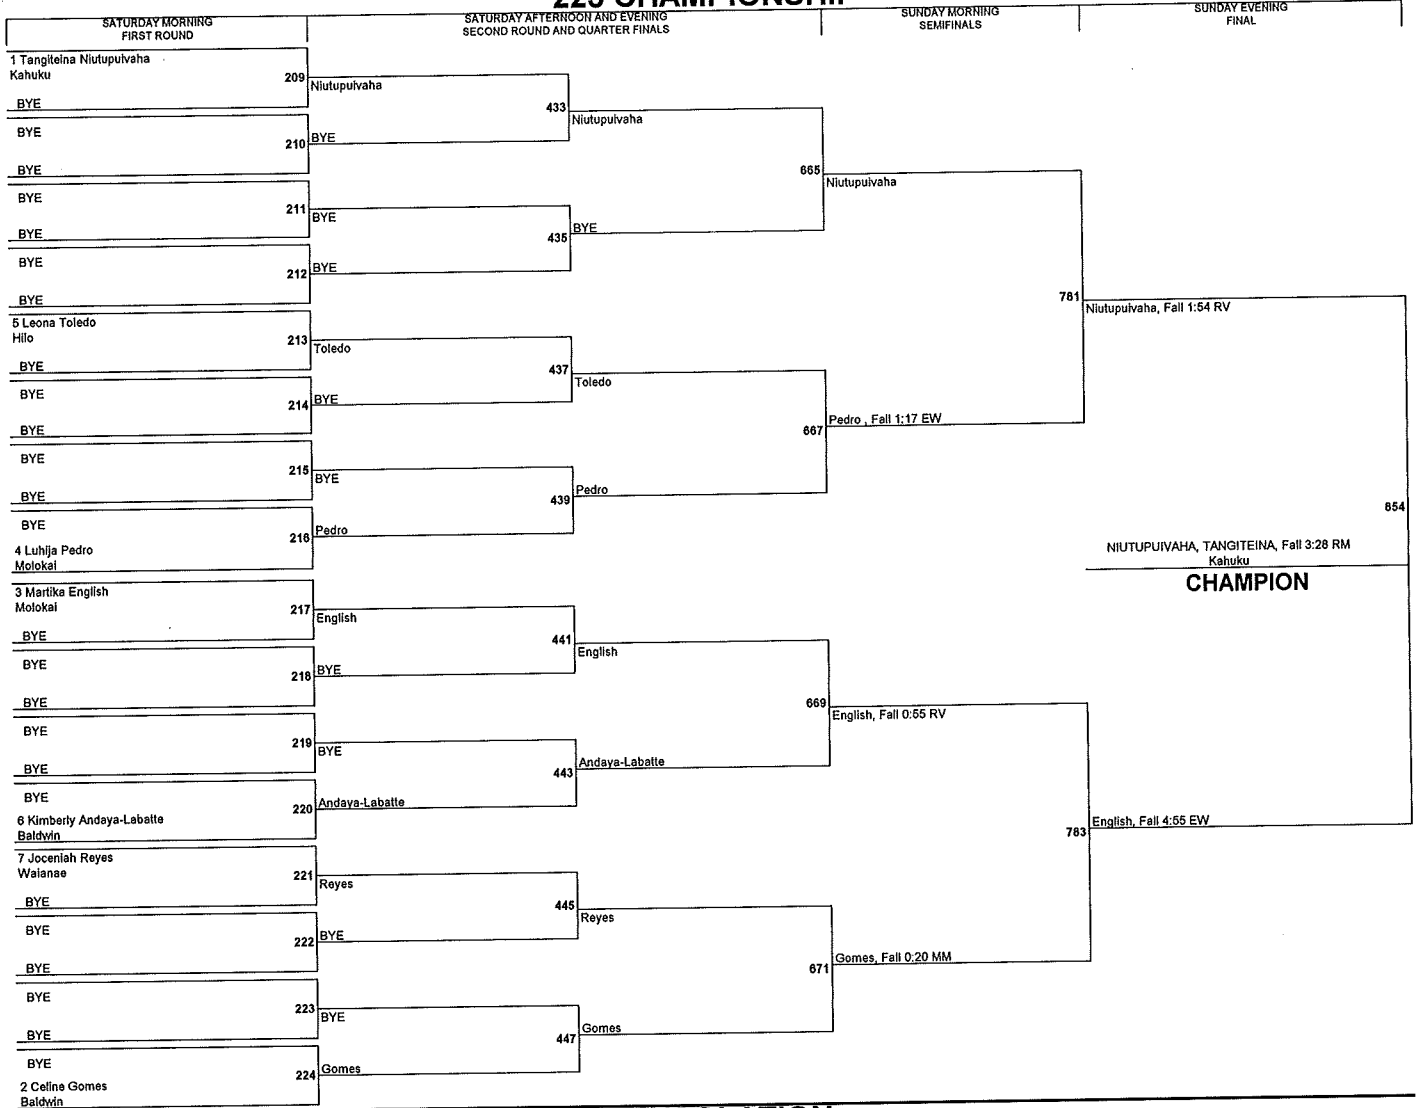

184 CHAMPIONSHIP

CHAMPION
UMU, ROXIE, Fall 1:08 FF
Kealakehe

CONSOLATION

225 CHAMPIONSHIP

CONSOLATION