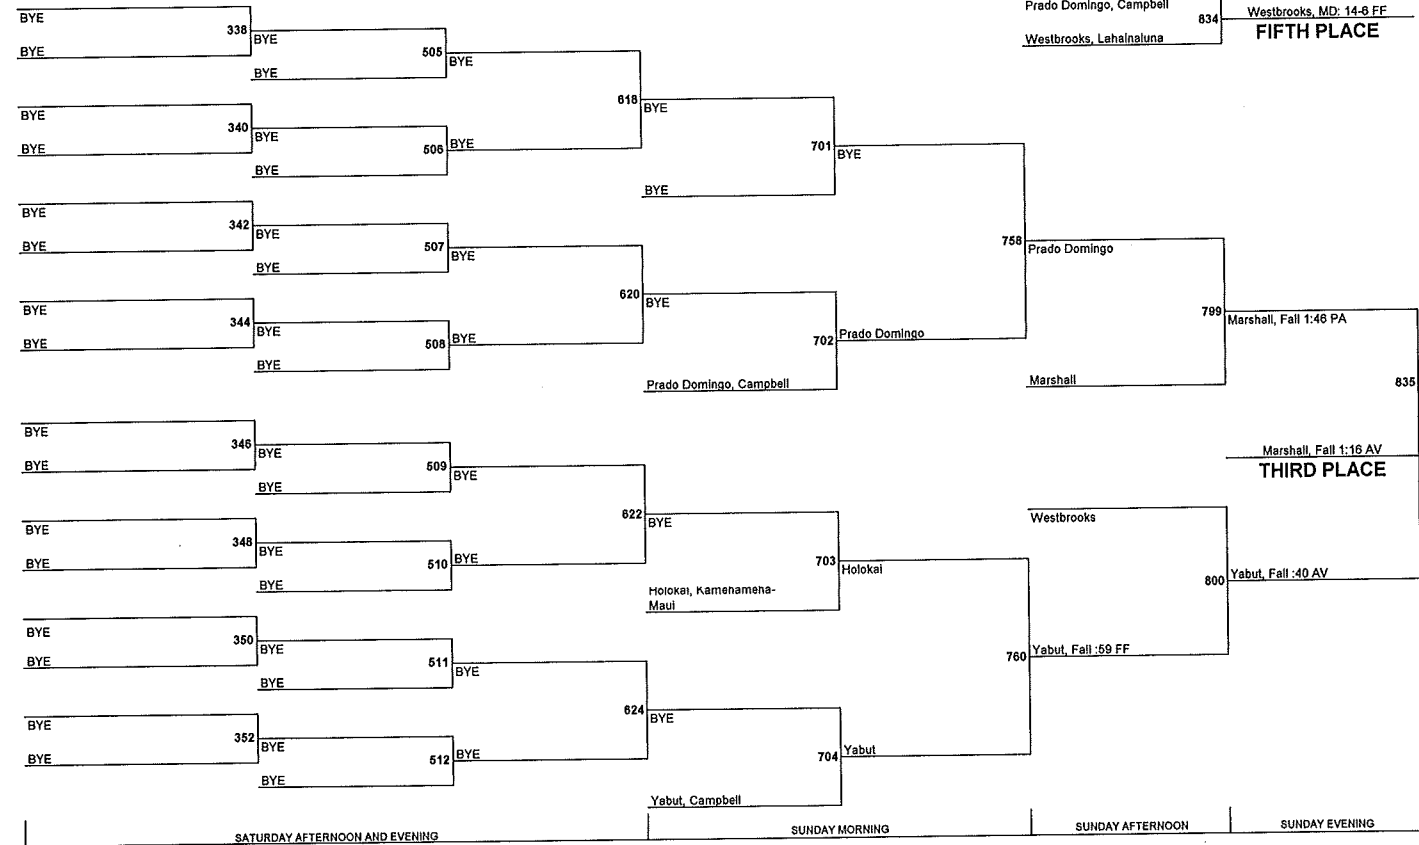

SATURDAY AFTERNOON AND EVENING

SUNDAY MORNING

SUNDAY AFTERNOON

SUNDAY EVENING

127 CHAMPIONSHIP

CONSOLATION

132 CHAMPIONSHIP

CONSOLATION