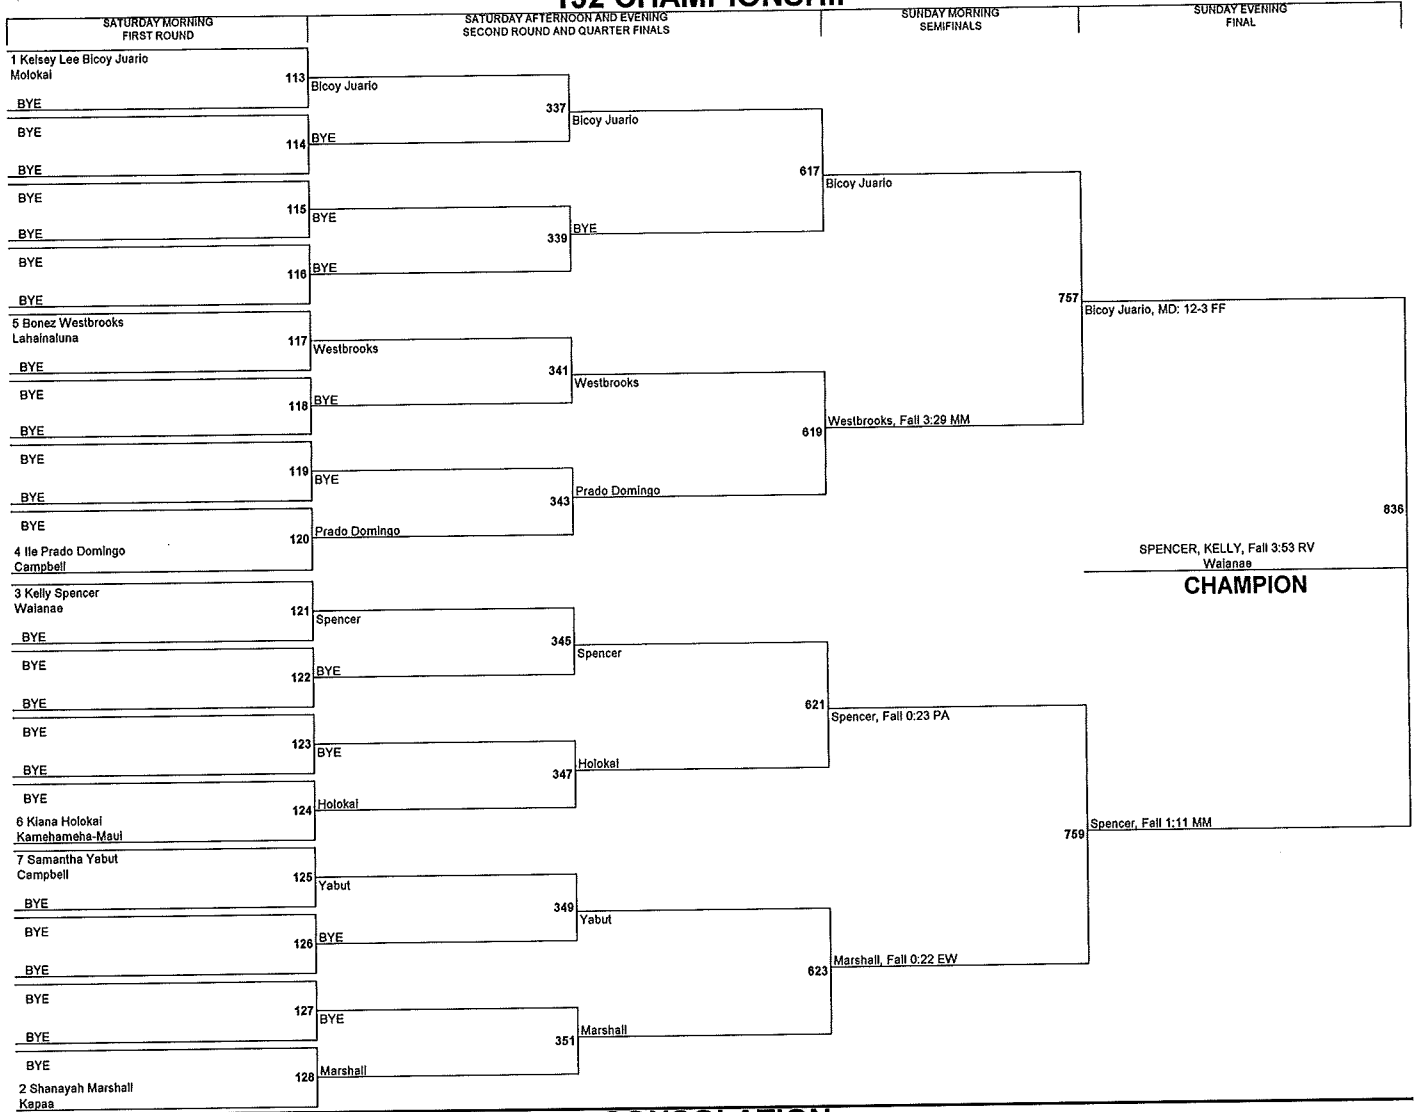

SATURDAY AFTERNOON AND EVENING

SUNDAY MORNING

SUNDAY AFTERNOON

SUNDAY EVENING

127 CHAMPIONSHIP

CONSOLATION

132 CHAMPIONSHIP

CONSOLATION