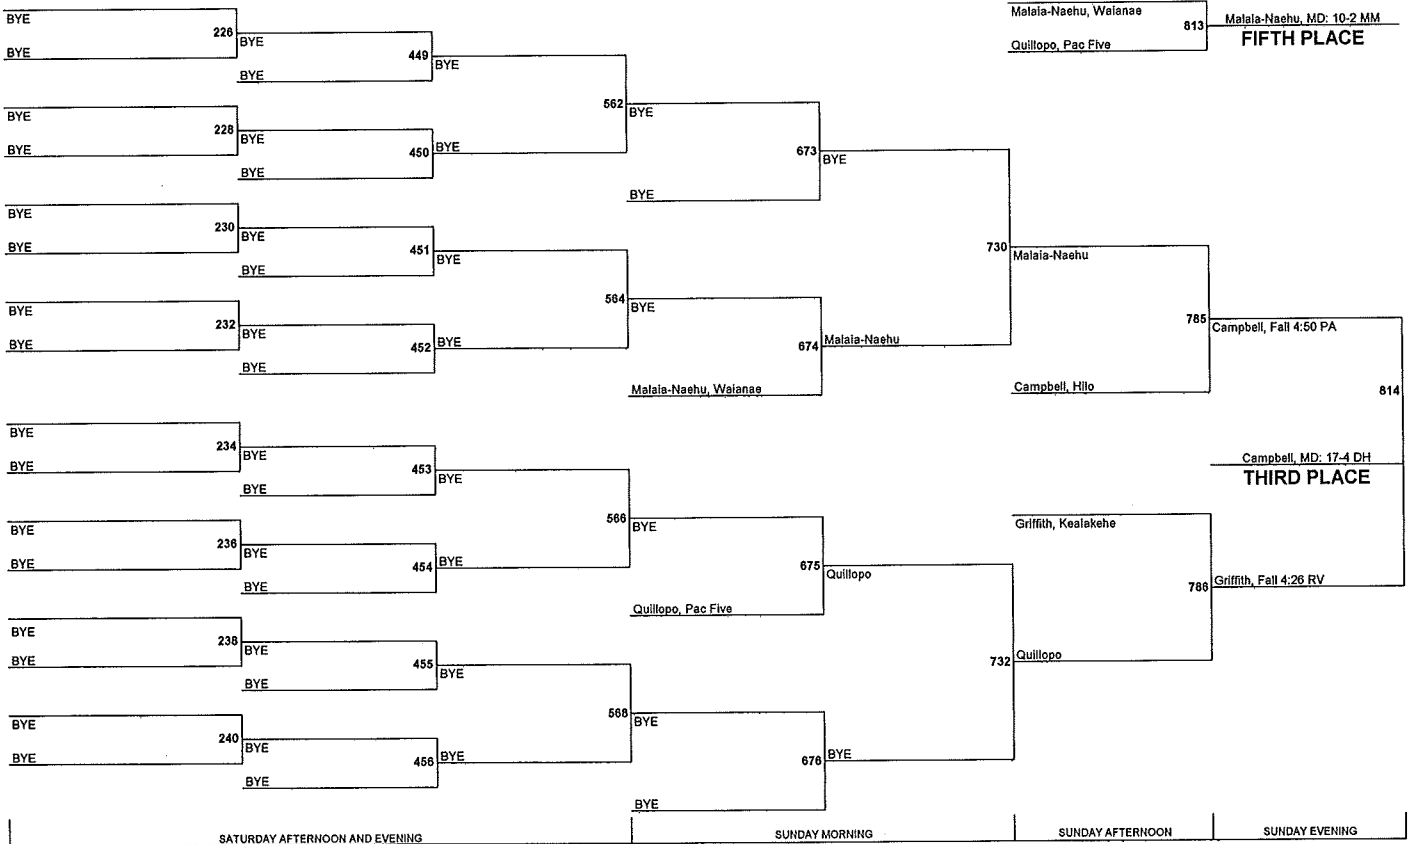

97 CHAMPIONSHIP

CONSOLATION

SATURDAY AFTERNOON AND EVENING

SUNDAY MORNING

SUNDAY AFTERNOON

SUNDAY EVENING

102 CHAMPIONSHIP

CONSOLATION

107 CHAMPIONSHIP

CONSOLATION

112 CHAMPIONSHIP

CONSOLATION

117 CHAMPIONSHIP

CONSOLATION

122 CHAMPIONSHIP

CONSOLATION

SATURDAY AFTERNOON AND EVENING

SUNDAY MORNING

SUNDAY AFTERNOON

SUNDAY EVENING

127 CHAMPIONSHIP

CONSOLATION

132 CHAMPIONSHIP

CONSOLATION