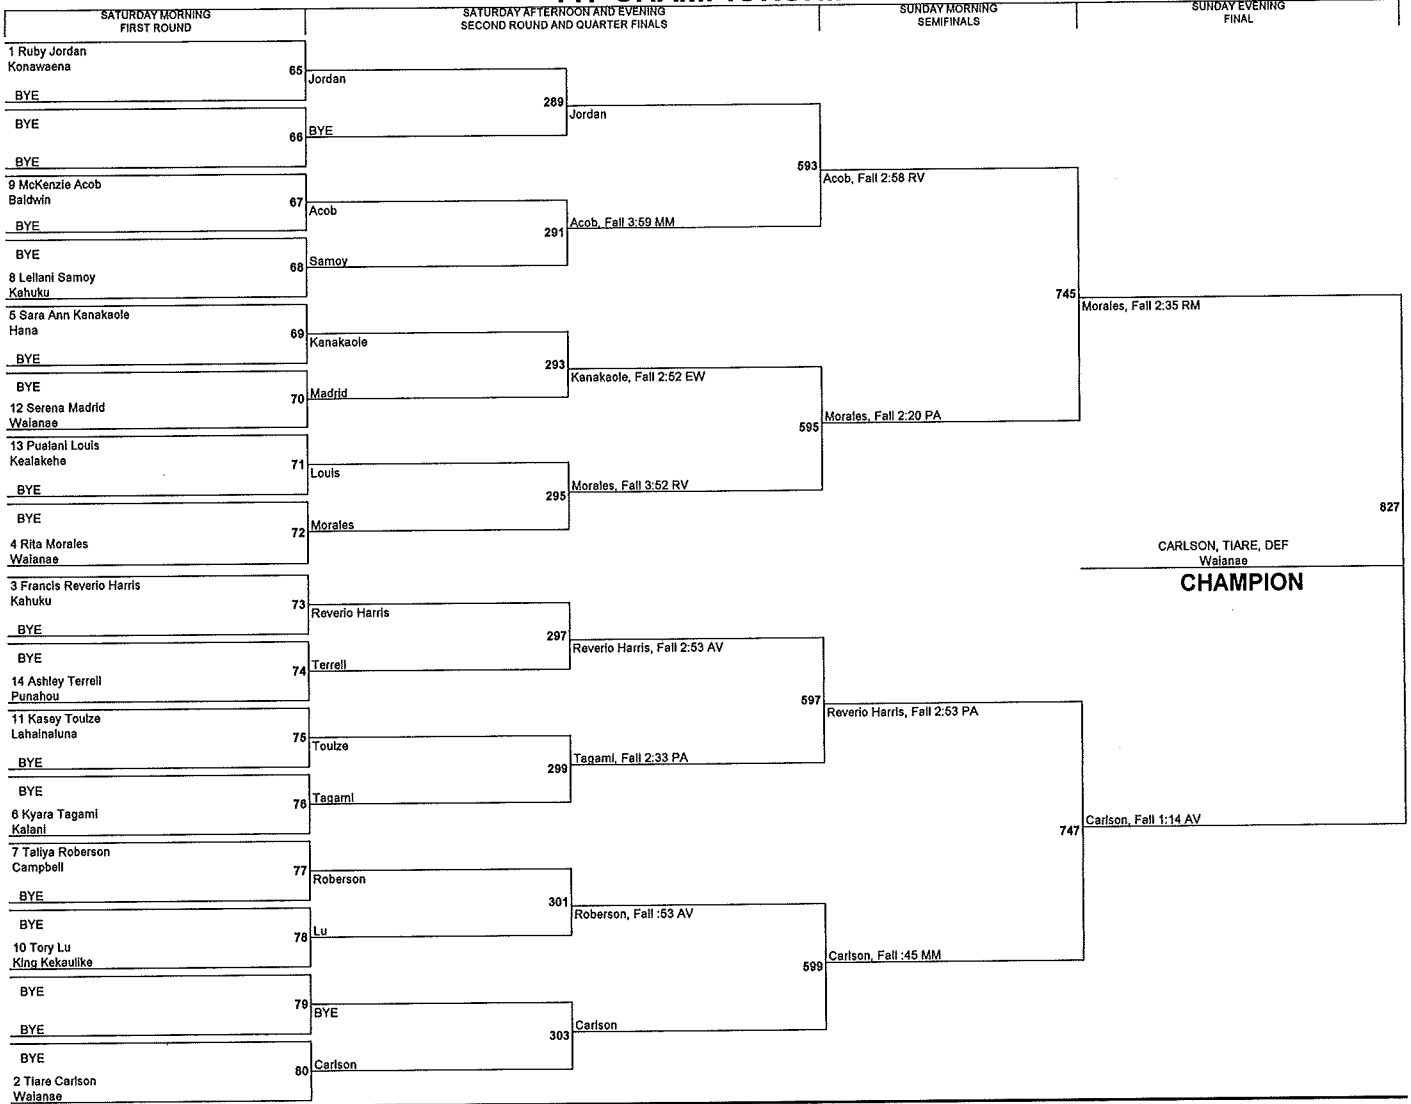

107 CHAMPIONSHIP

CONSOLATION

112 CHAMPIONSHIP

CONSOLATION

117 CHAMPIONSHIP

CONSOLATION

122 CHAMPIONSHIP

CONSOLATION

SATURDAY AFTERNOON AND EVENING

SUNDAY MORNING

SUNDAY AFTERNOON

SUNDAY EVENING

127 CHAMPIONSHIP

CONSOLATION

132 CHAMPIONSHIP

CONSOLATION