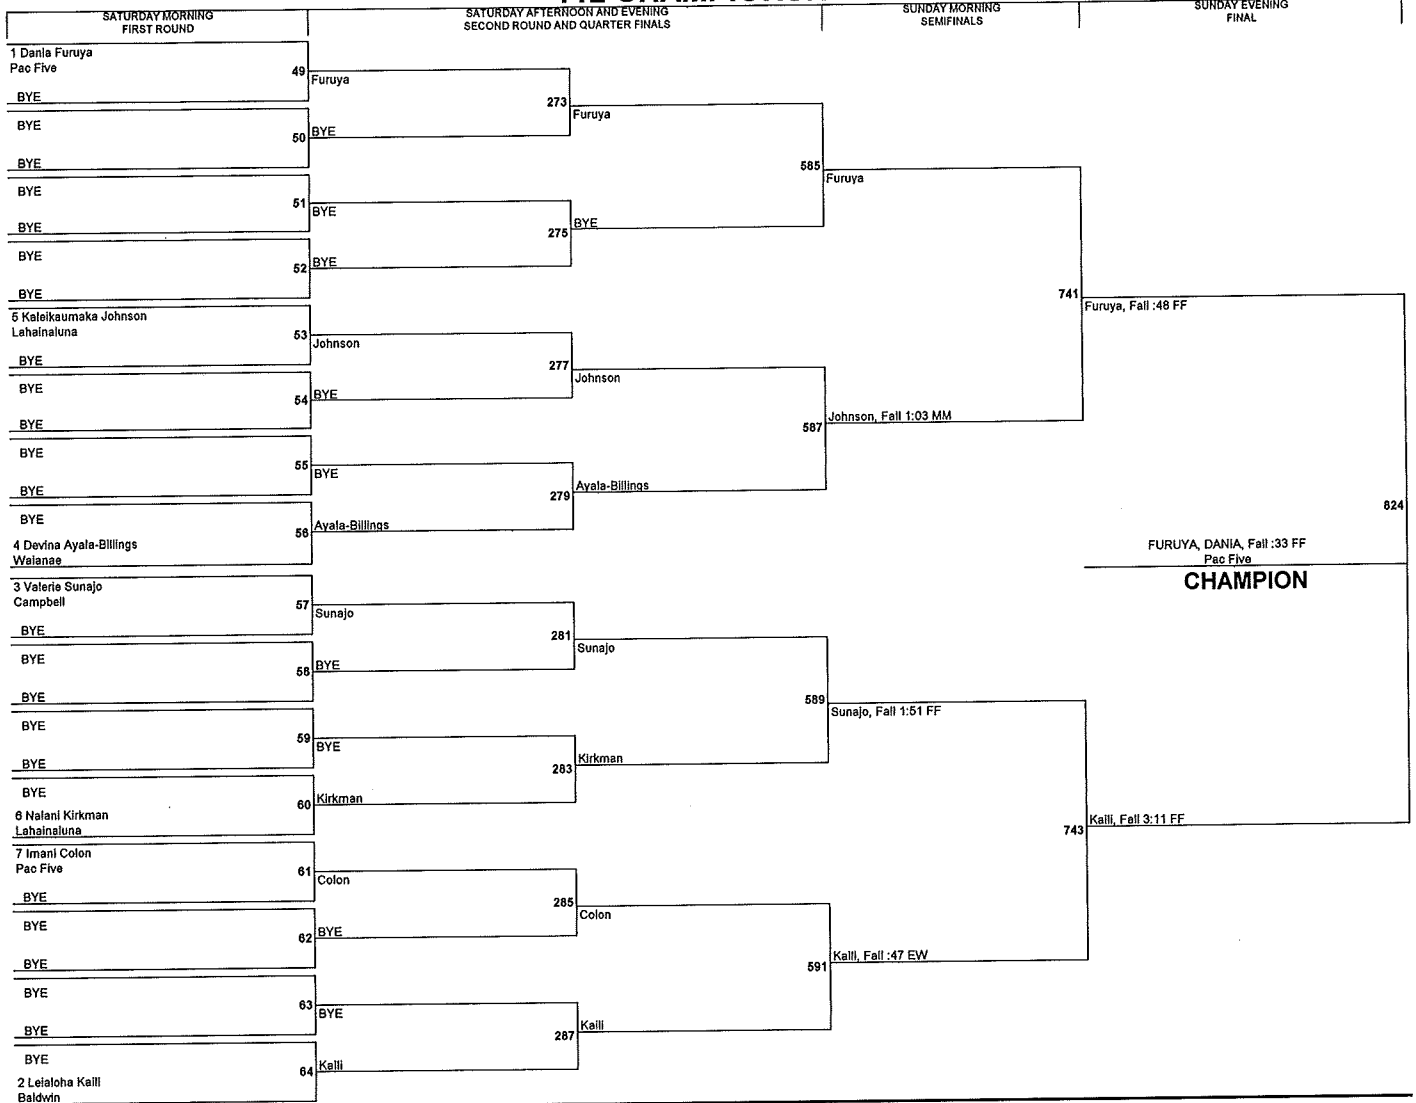

97 CHAMPIONSHIP

CONSOLATION

SATURDAY AFTERNOON AND EVENING

SUNDAY MORNING

SUNDAY AFTERNOON

SUNDAY EVENING

102 CHAMPIONSHIP

CONSOLATION

107 CHAMPIONSHIP

CONSOLATION

112 CHAMPIONSHIP

CONSOLATION

117 CHAMPIONSHIP

CONSOLATION

122 CHAMPIONSHIP

CONSOLATION