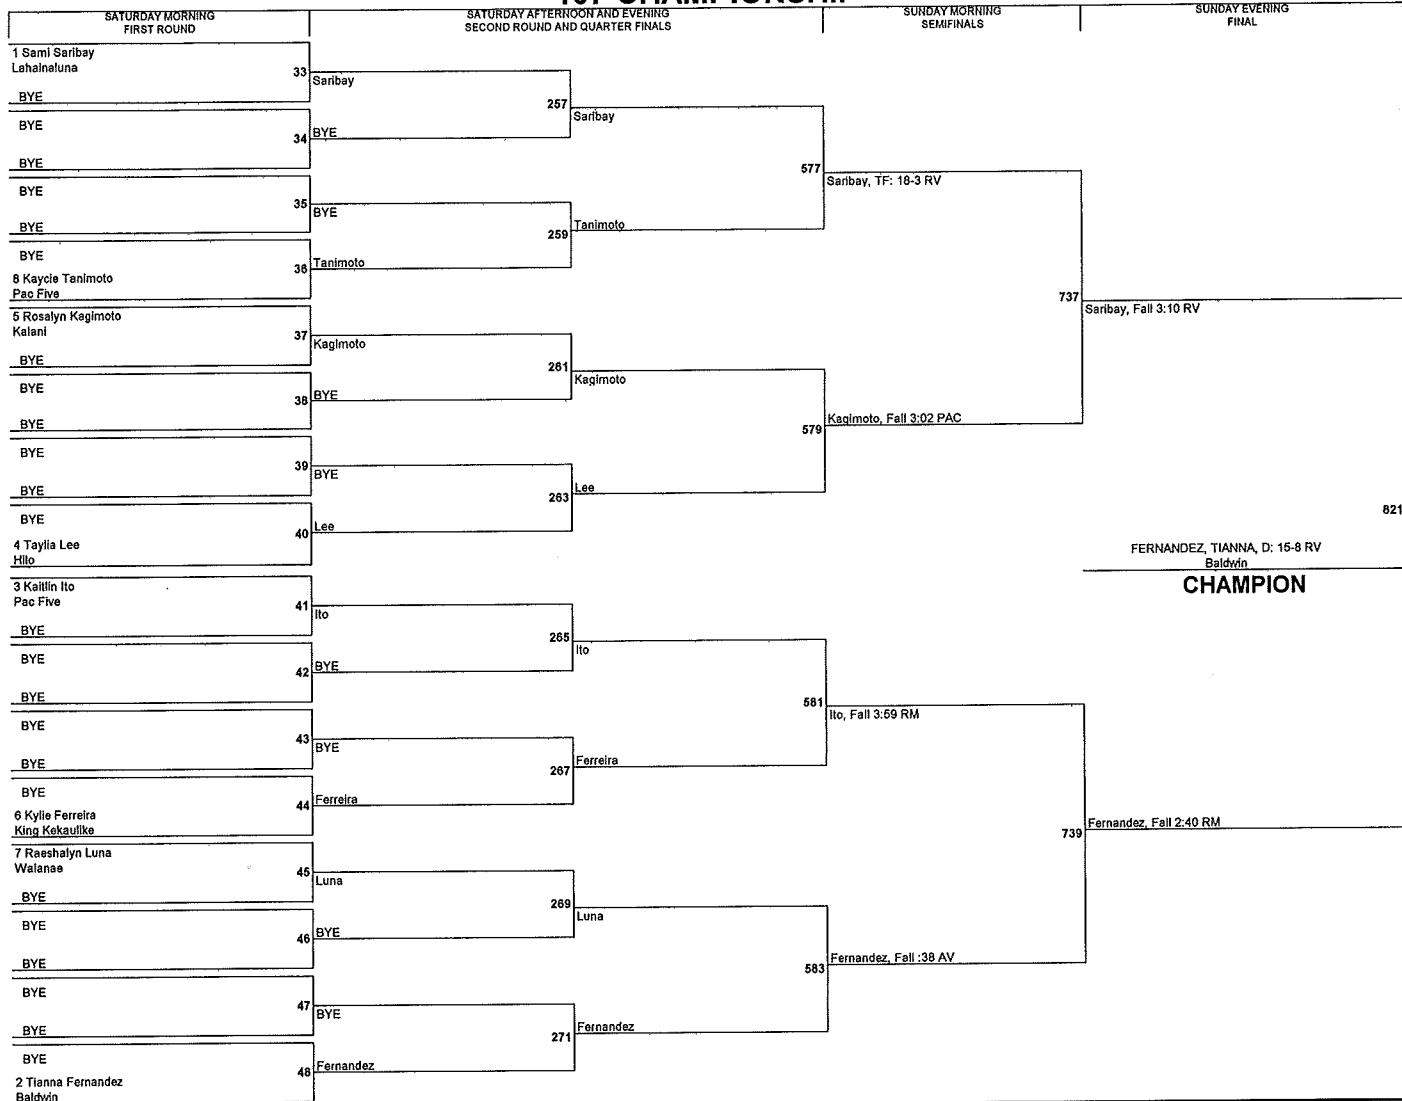

97 CHAMPIONSHIP

CONSOLATION

SATURDAY AFTERNOON AND EVENING

SUNDAY MORNING

SUNDAY AFTERNOON

SUNDAY EVENING

102 CHAMPIONSHIP

CONSOLATION

107 CHAMPIONSHIP

CONSOLATION

112 CHAMPIONSHIP

CONSOLATION

117 CHAMPIONSHIP

CONSOLATION

122 CHAMPIONSHIP

CONSOLATION

SATURDAY AFTERNOON AND EVENING

SUNDAY MORNING

SUNDAY AFTERNOON

SUNDAY EVENING

127 CHAMPIONSHIP

CONSOLATION

132 CHAMPIONSHIP

CONSOLATION