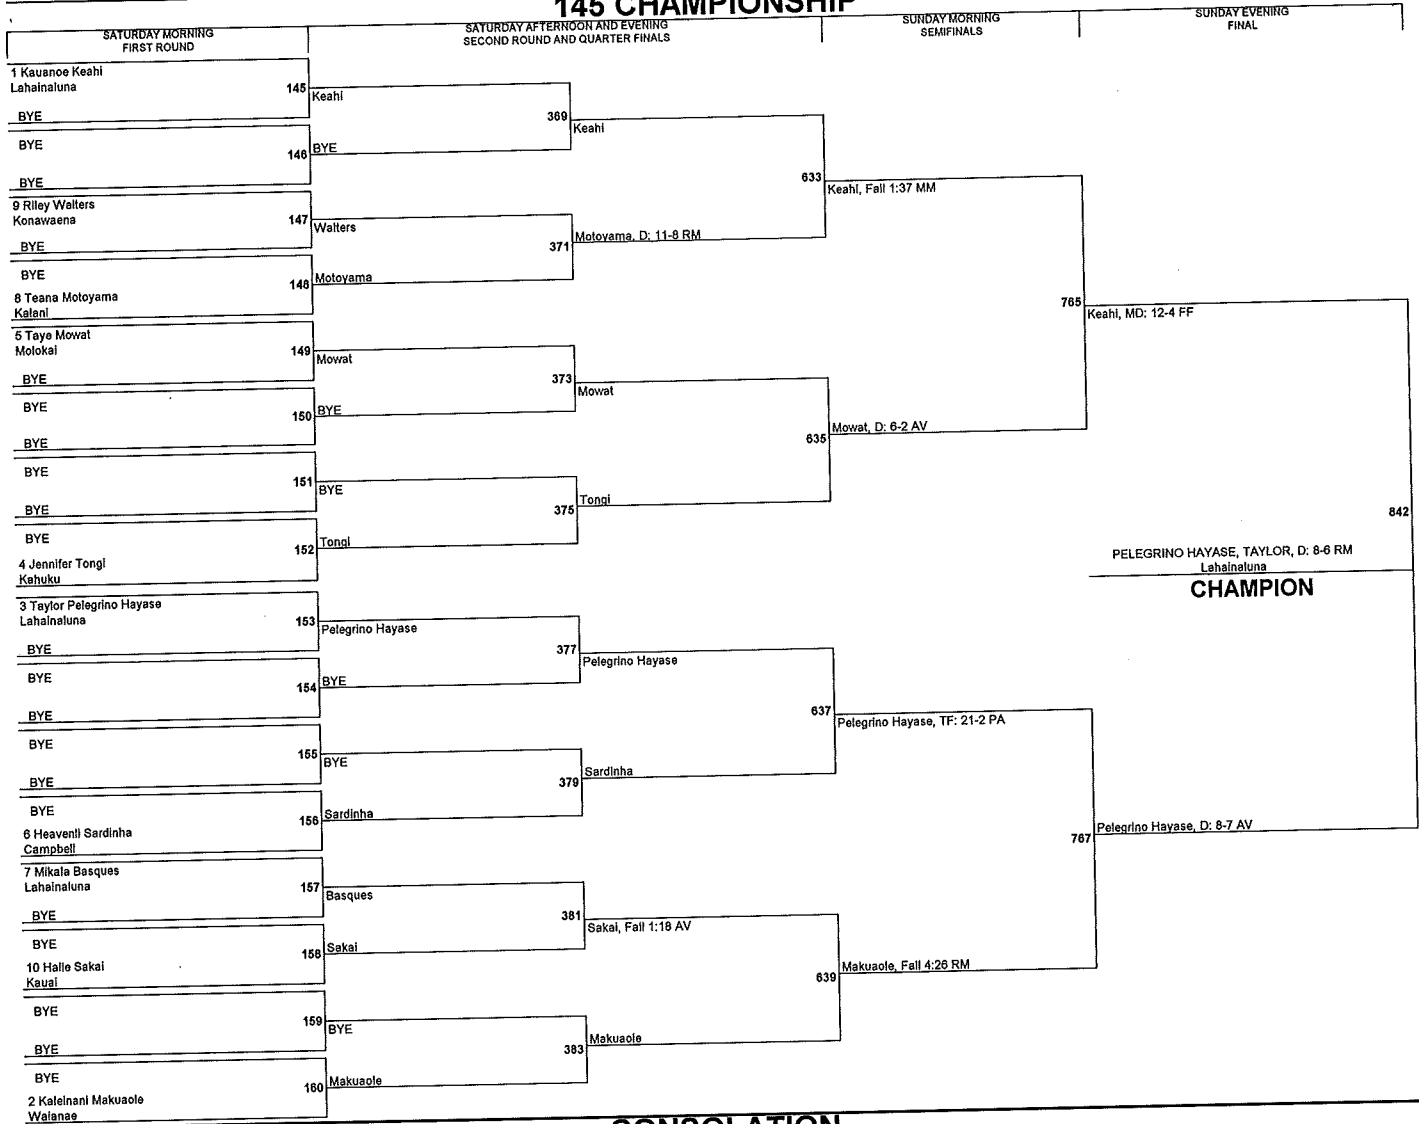

145 CHAMPIONSHIP