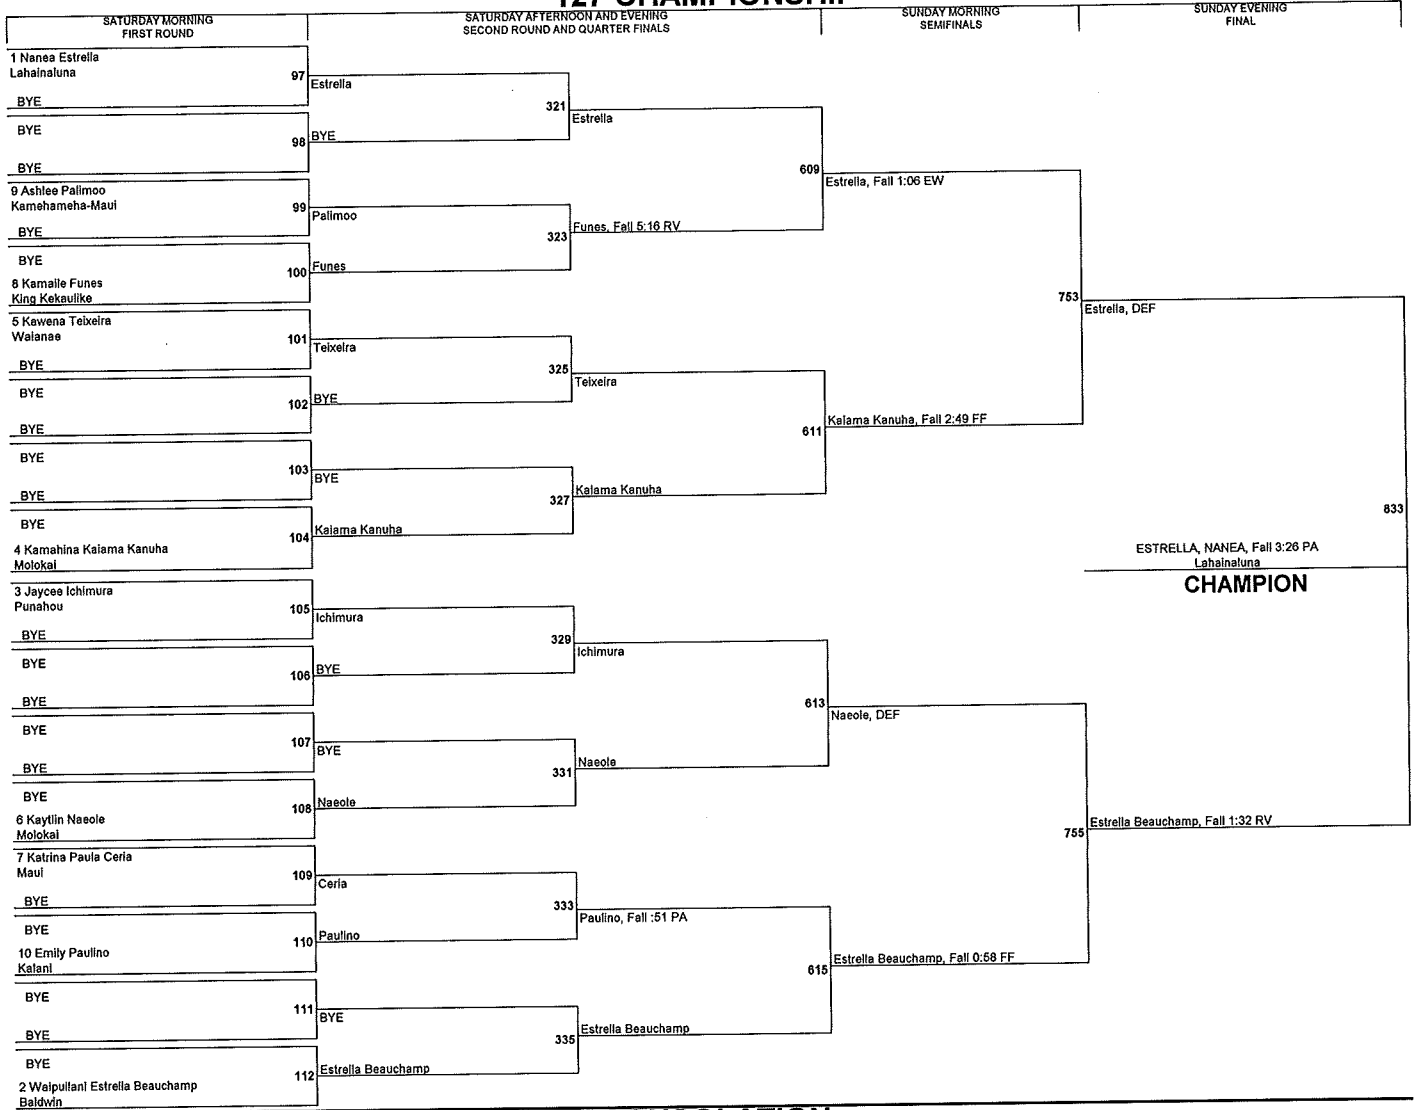

107 CHAMPIONSHIP

CONSOLATION

112 CHAMPIONSHIP

CONSOLATION

117 CHAMPIONSHIP

CONSOLATION

122 CHAMPIONSHIP

CONSOLATION

SATURDAY AFTERNOON AND EVENING

SUNDAY MORNING

SUNDAY AFTERNOON

SUNDAY EVENING

127 CHAMPIONSHIP

CONSOLATION

132 CHAMPIONSHIP

CONSOLATION