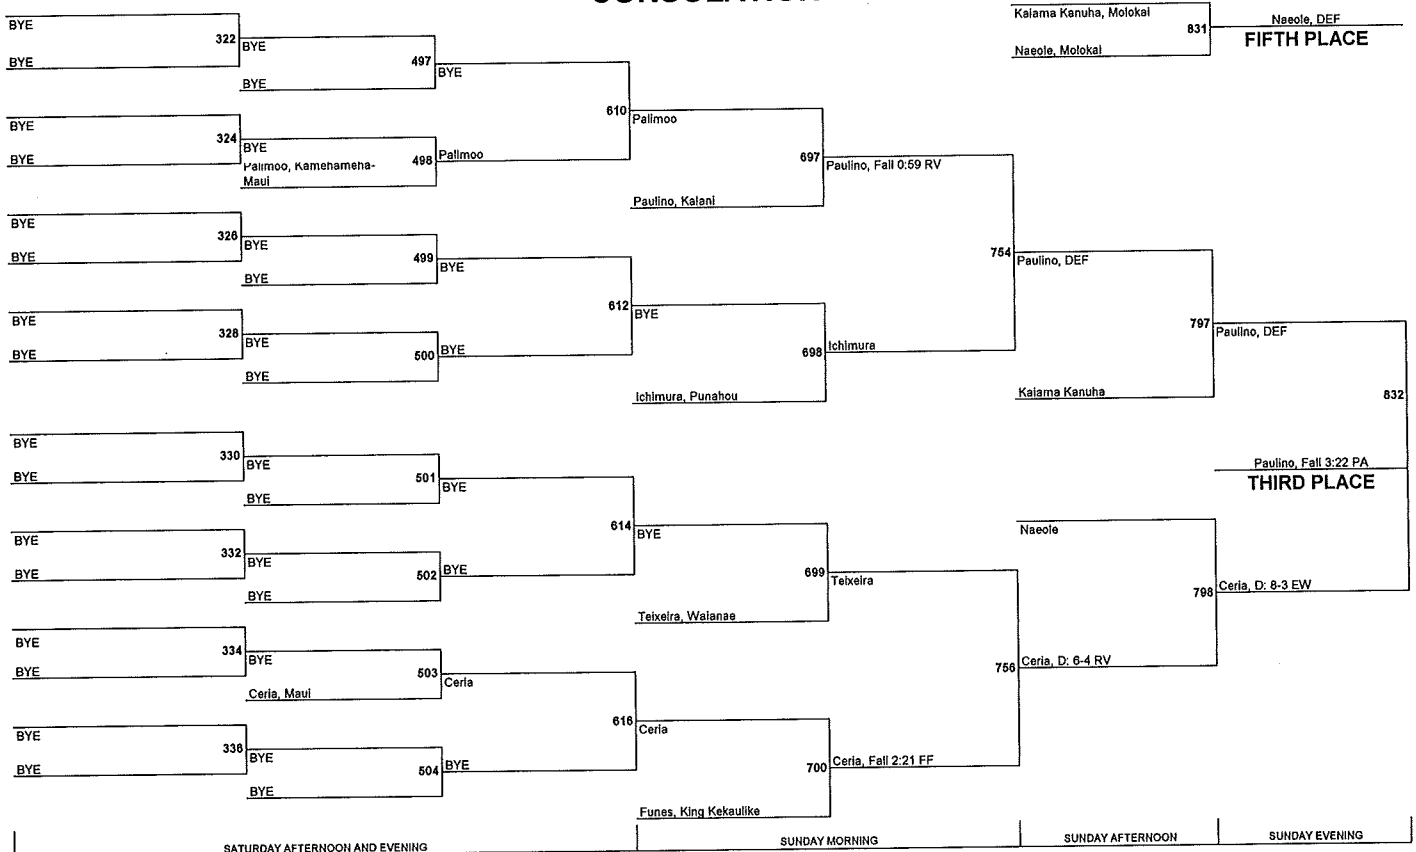

SATURDAY AFTERNOON AND EVENING

SUNDAY MORNING

SUNDAY AFTERNOON

SUNDAY EVENING

127 CHAMPIONSHIP

CONSOLATION

132 CHAMPIONSHIP

CONSOLATION