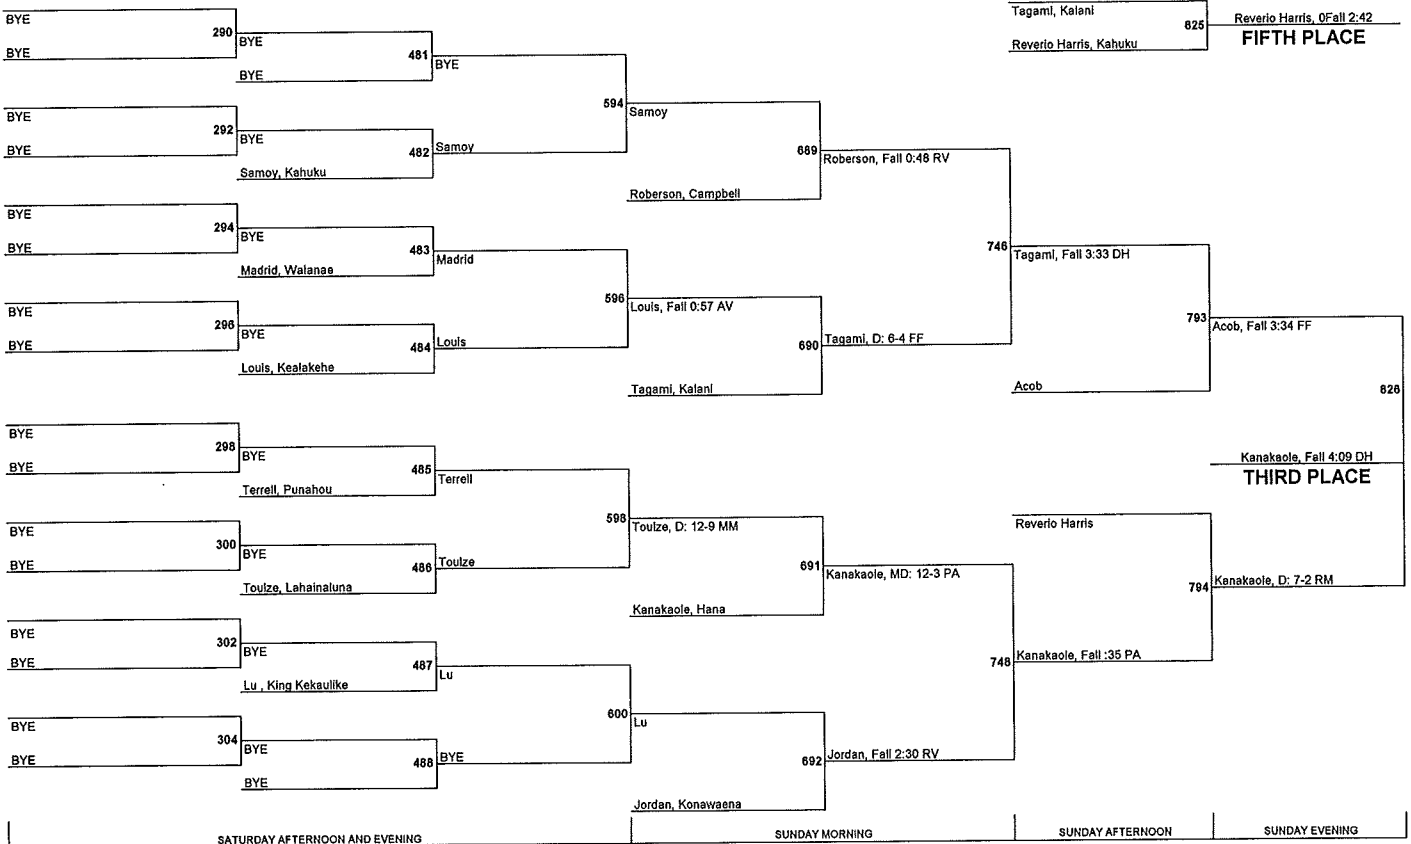

107 CHAMPIONSHIP

CONSOLATION

112 CHAMPIONSHIP

CONSOLATION

117 CHAMPIONSHIP

CONSOLATION

122 CHAMPIONSHIP

CONSOLATION

SATURDAY AFTERNOON AND EVENING

SUNDAY MORNING

SUNDAY AFTERNOON

SUNDAY EVENING

127 CHAMPIONSHIP

CONSOLATION

132 CHAMPIONSHIP

CONSOLATION