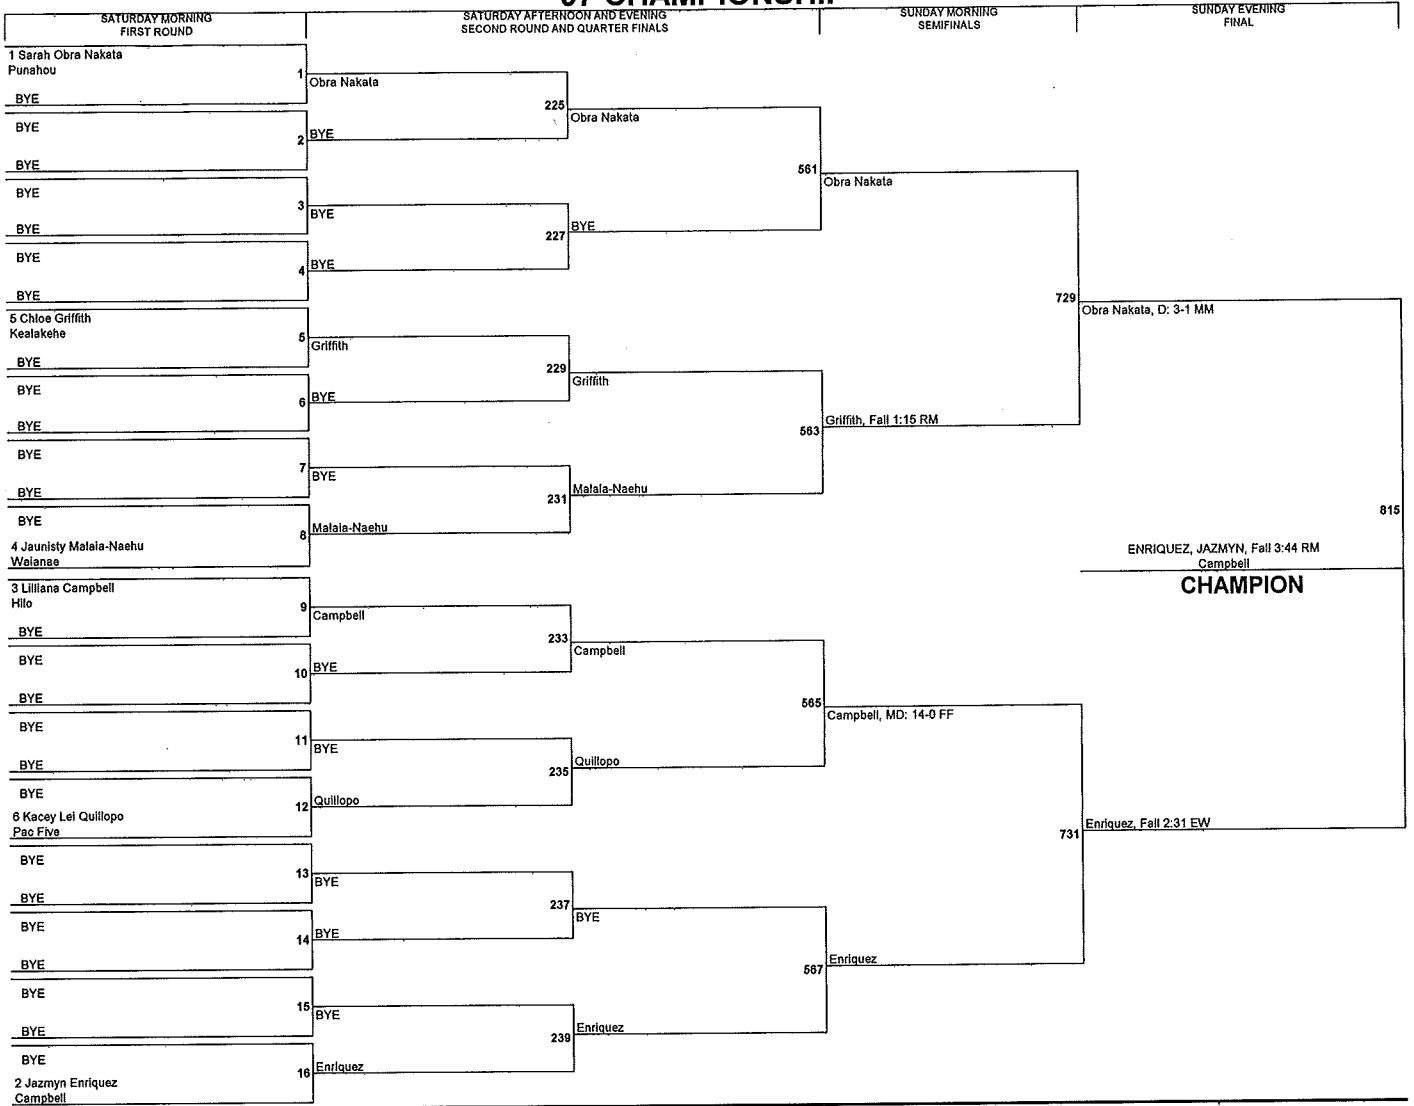

97 CHAMPIONSHIP

CONSOLATION

SATURDAY AFTERNOON AND EVENING

SUNDAY MORNING

SUNDAY AFTERNOON

SUNDAY EVENING

102 CHAMPIONSHIP

CONSOLATION

107 CHAMPIONSHIP

CONSOLATION

112 CHAMPIONSHIP

CONSOLATION

117 CHAMPIONSHIP

CONSOLATION

122 CHAMPIONSHIP

CONSOLATION