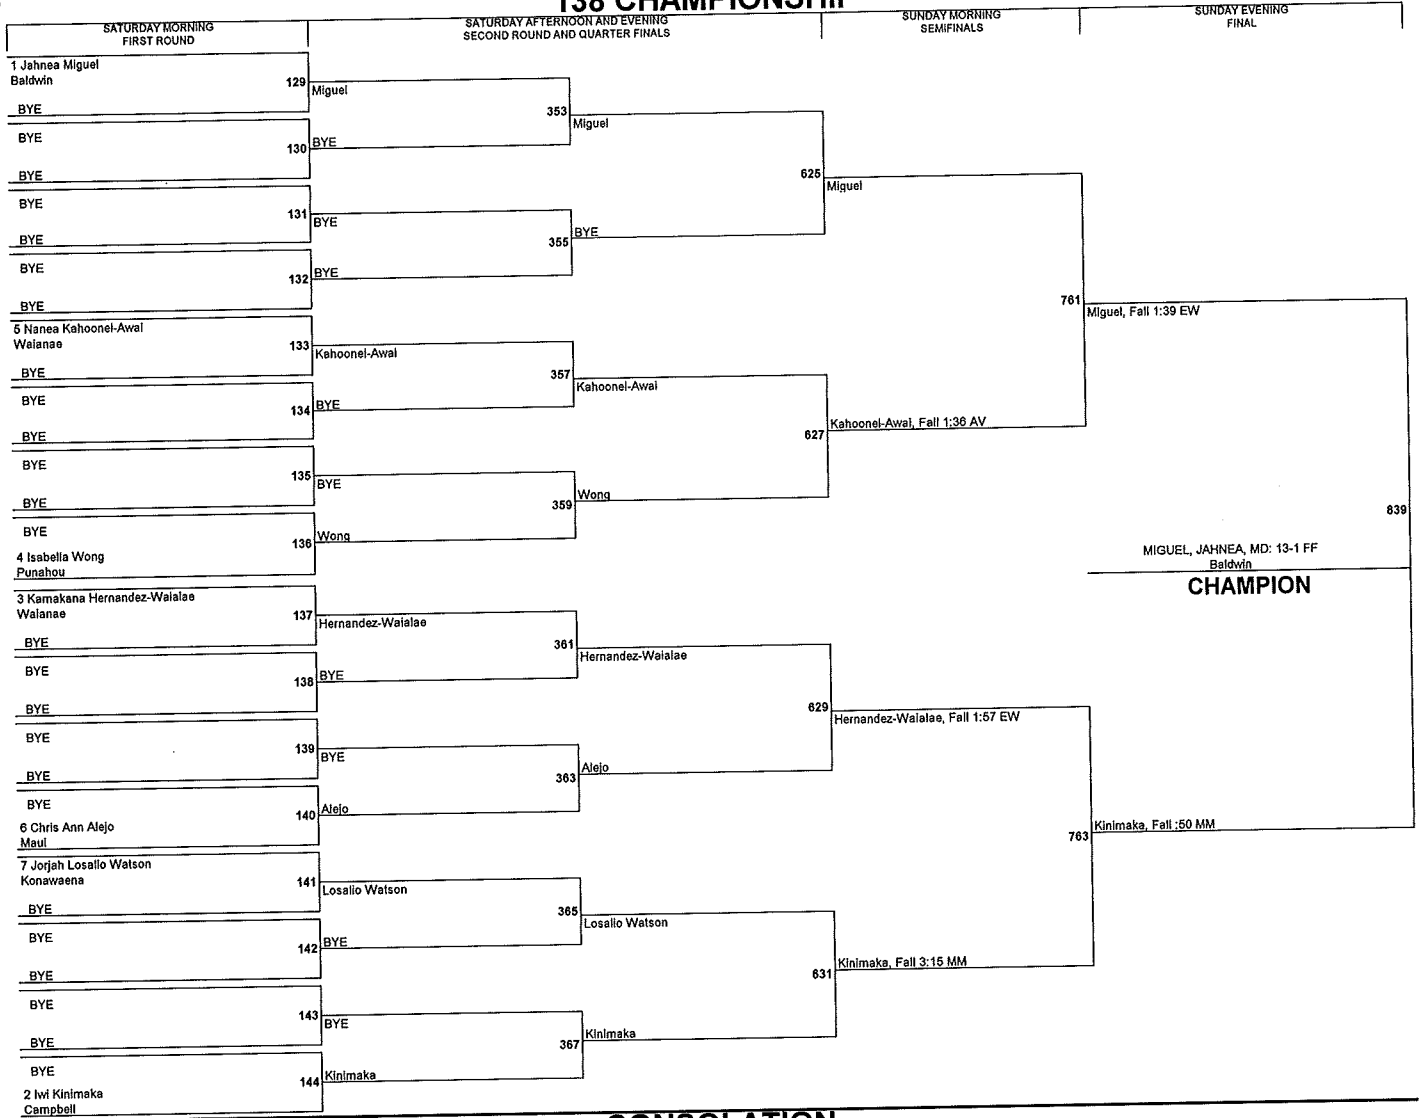

138 CHAMPIONSHIP