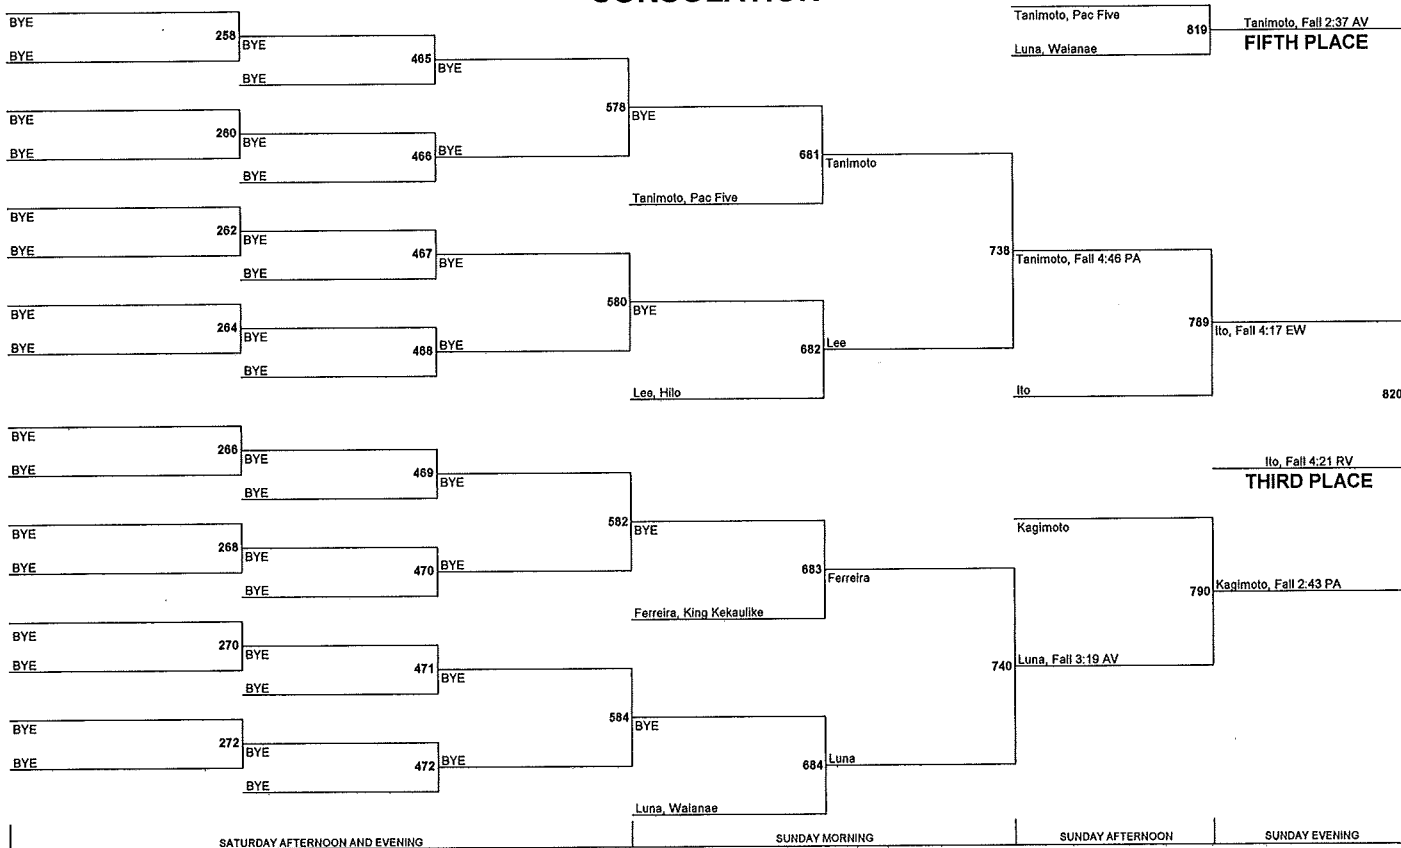

CONSOLATION