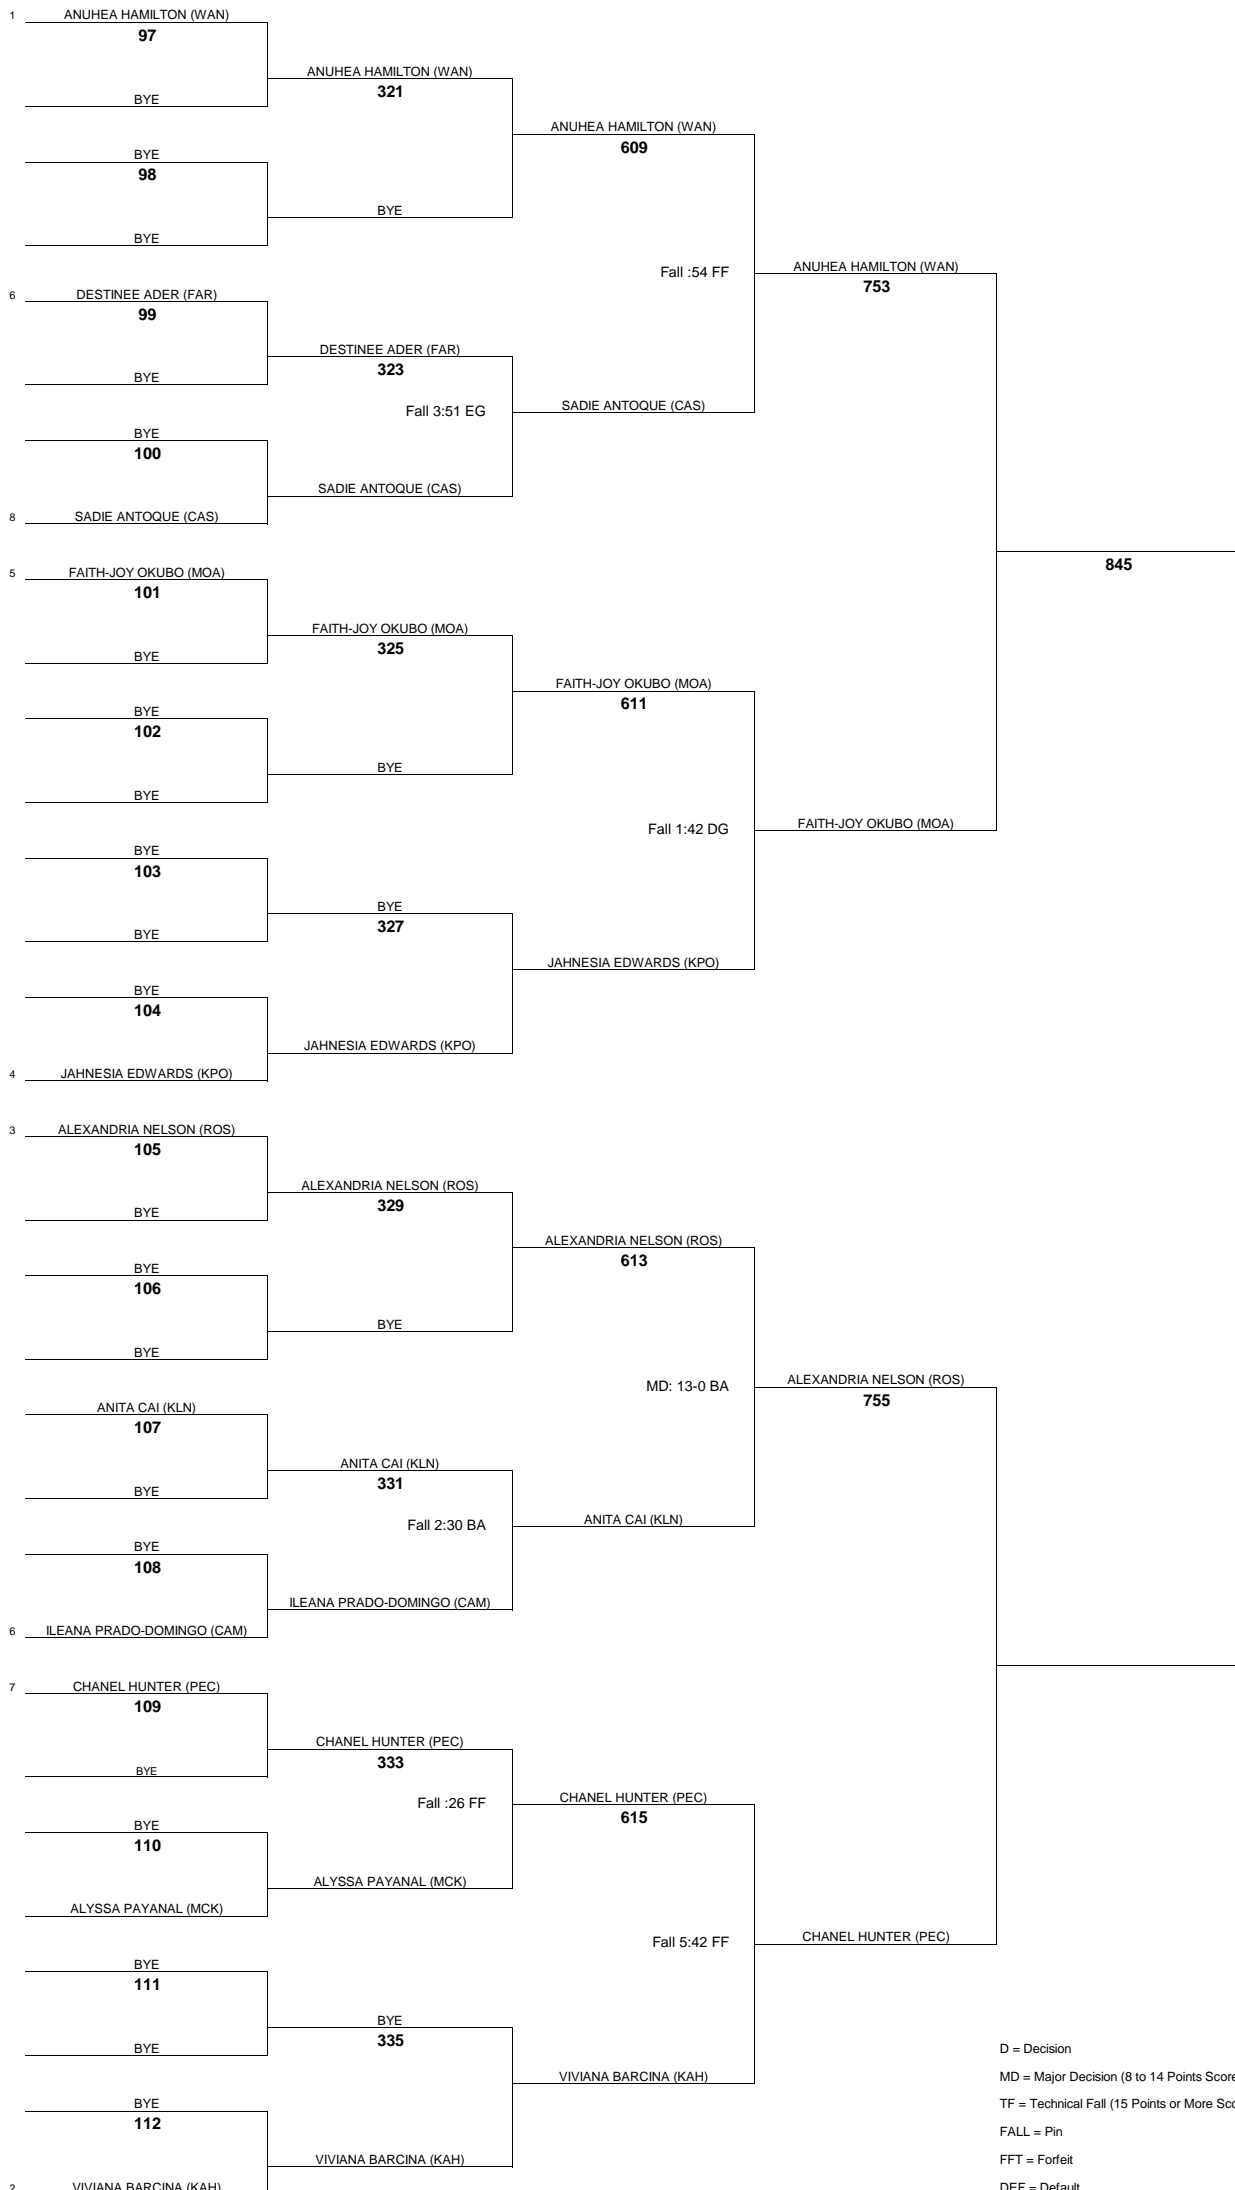

# OAHU INTERSCHOLASTIC ASSOCIATION 2017 CHAMPIONSHIP TOURNAMENT (GIRLS)

Championship Rnd 1

Championship Rnd 2

Championship Qtr Finals

Championship Semi-Finals

Championship Finals

**WEIGHT CLASS**

**129**