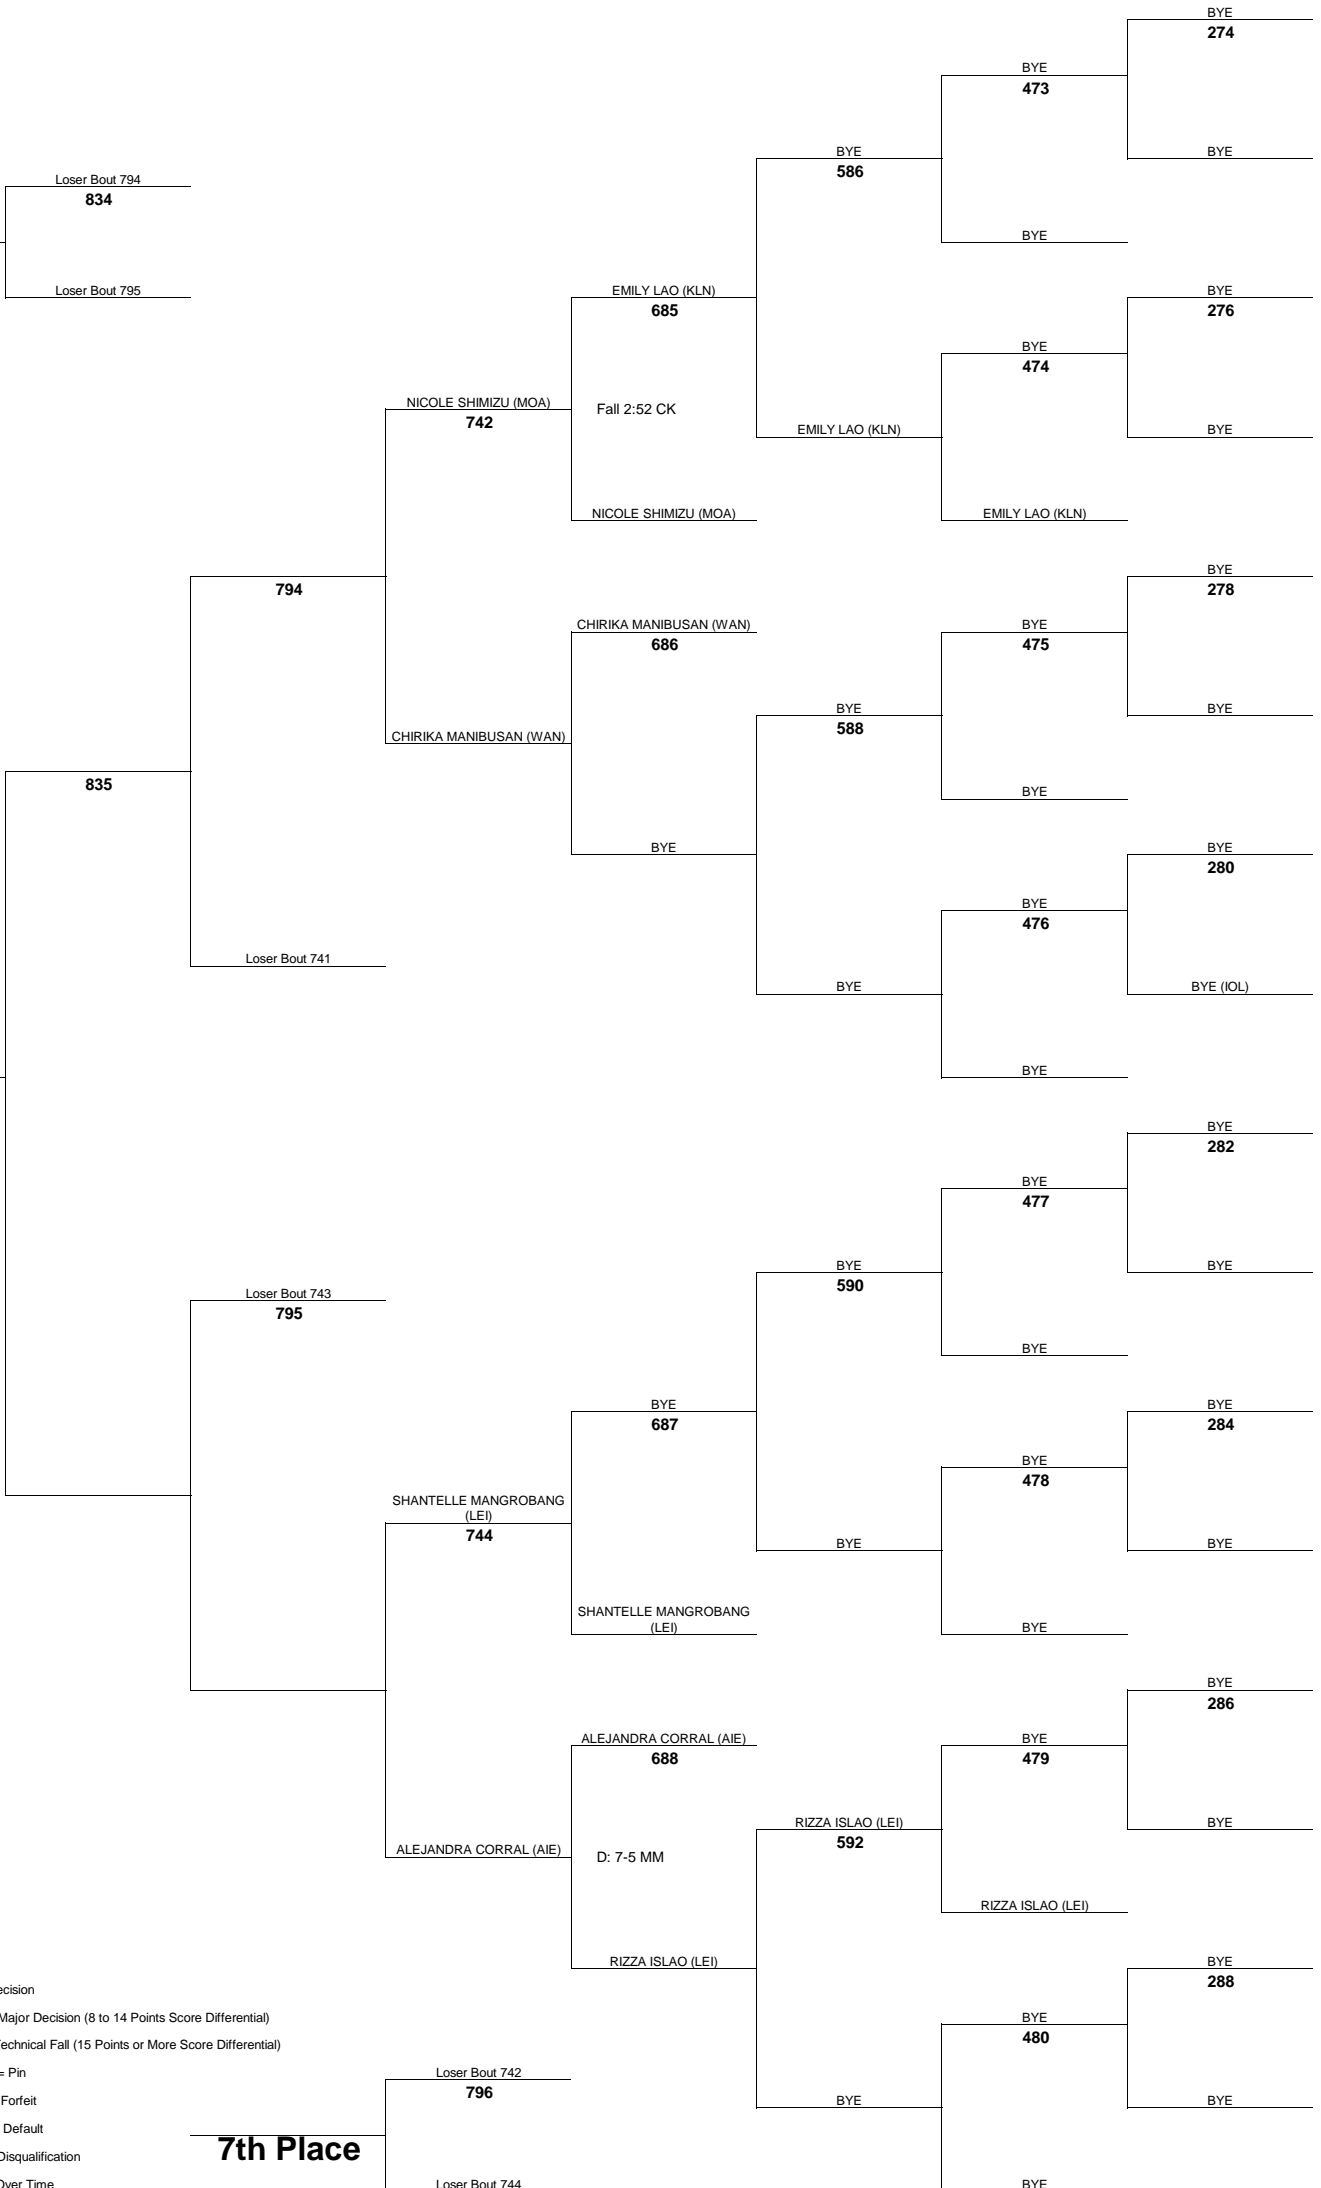

Consolation Rnd 2

Consolation Rnd 1

**5th Place**

**3rd Place**

**7th Place**

- D = Decision
- MD = Major Decision (8 to 14 Points Score Differential)
- TF = Technical Fall (15 Points or More Score Differential)
- FALL = Pin
- FFT = Forfeit
- DEF = Default
- DQ = Disqualification
- OT = Over Time