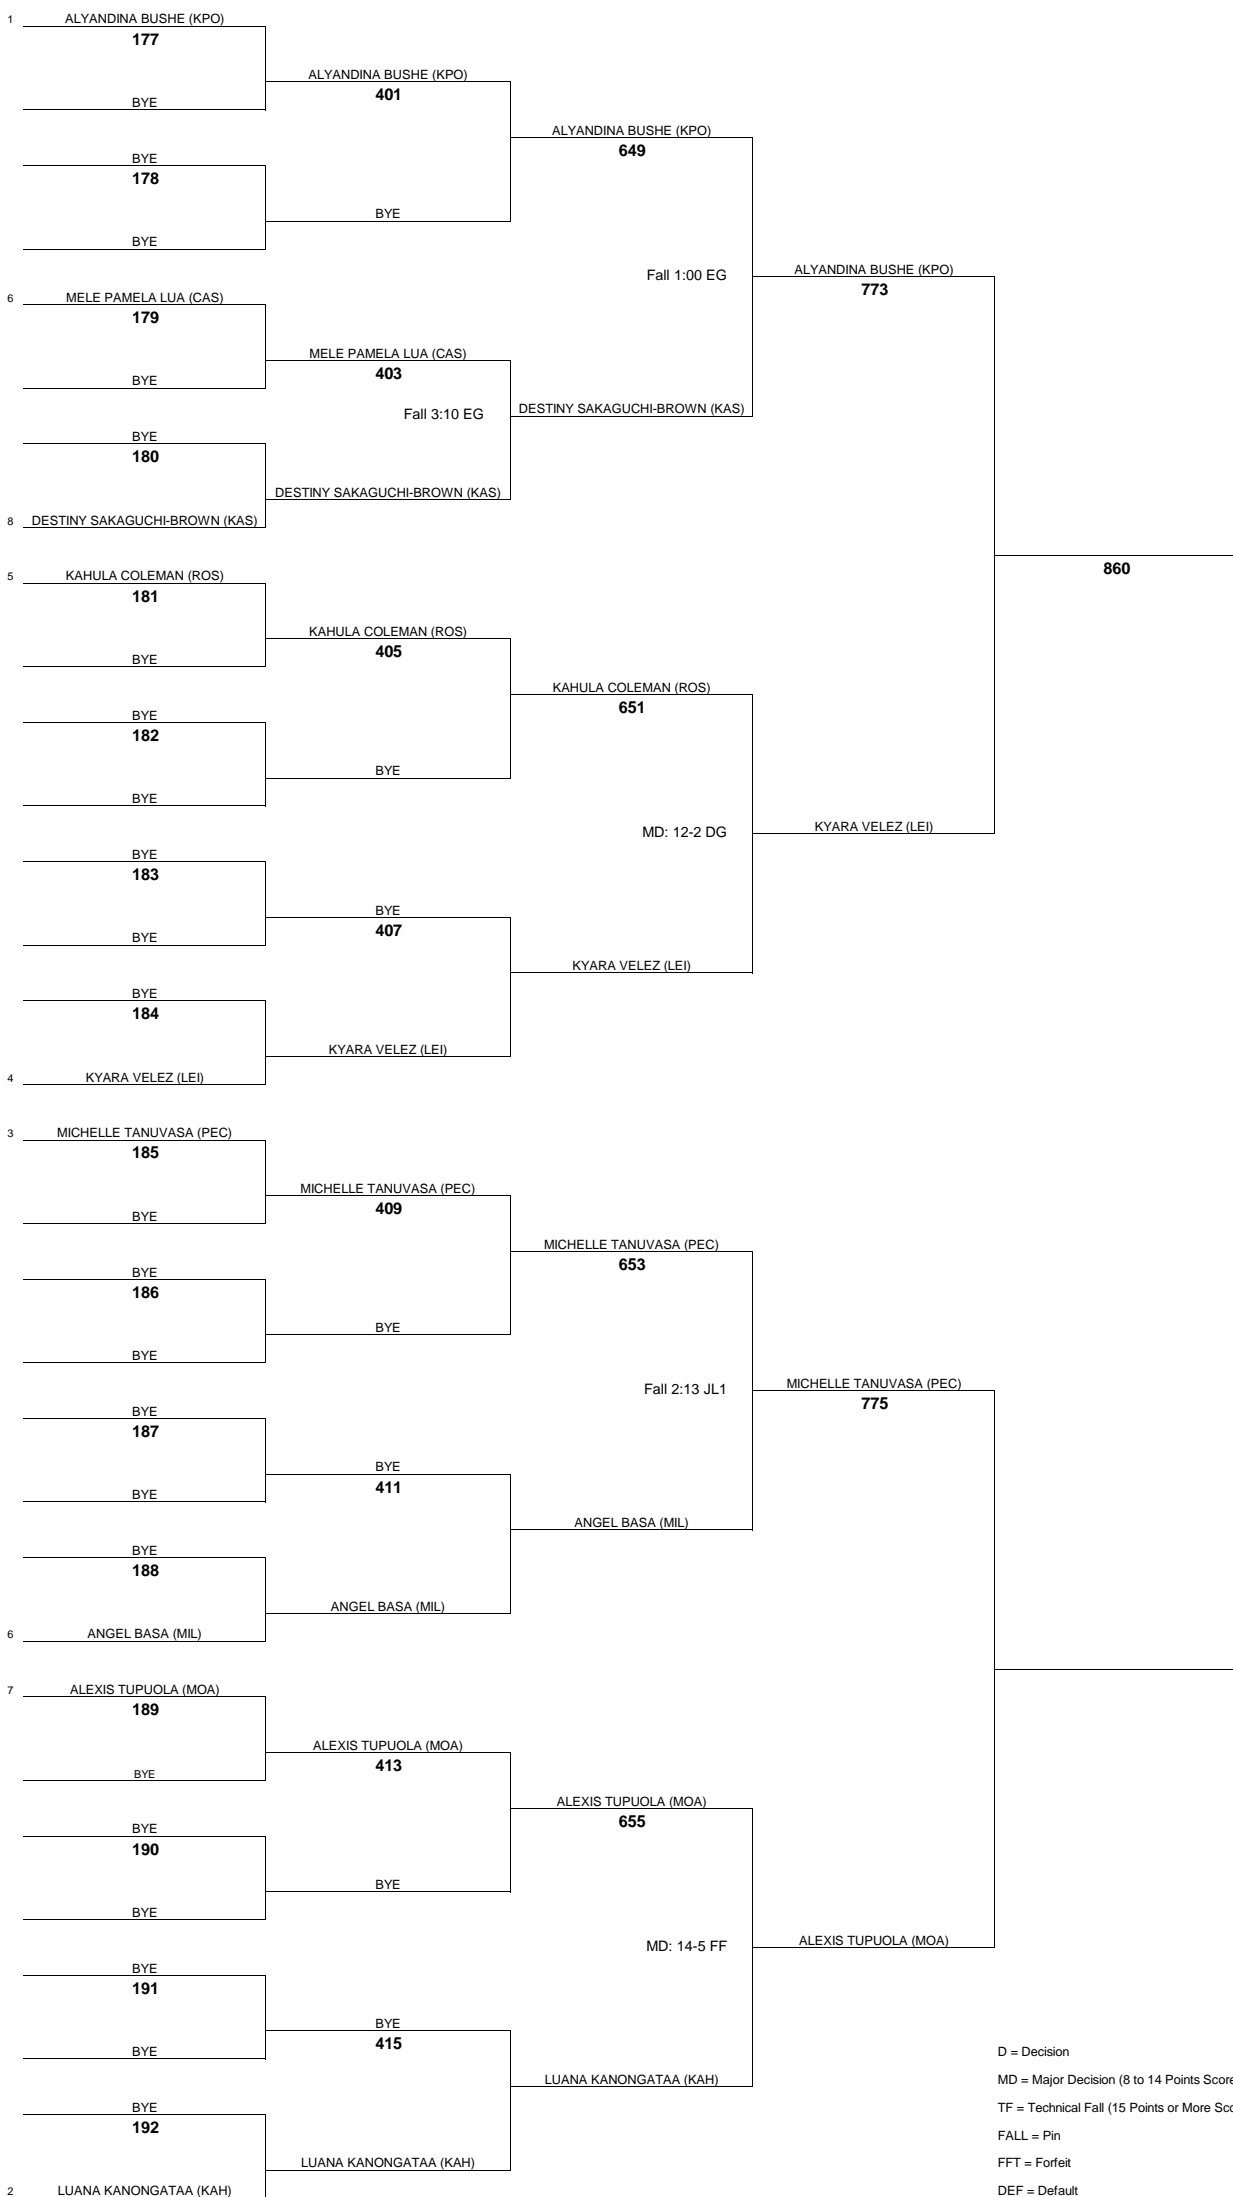

# OAHU INTERSCHOLASTIC ASSOCIATION 2017 CHAMPIONSHIP TOURNAMENT (GIRLS)

Championship Rnd 1

Championship Rnd 2

Championship Qtr Finals

Championship Semi-Finals

Championship Finals

**WEIGHT CLASS**

**170**