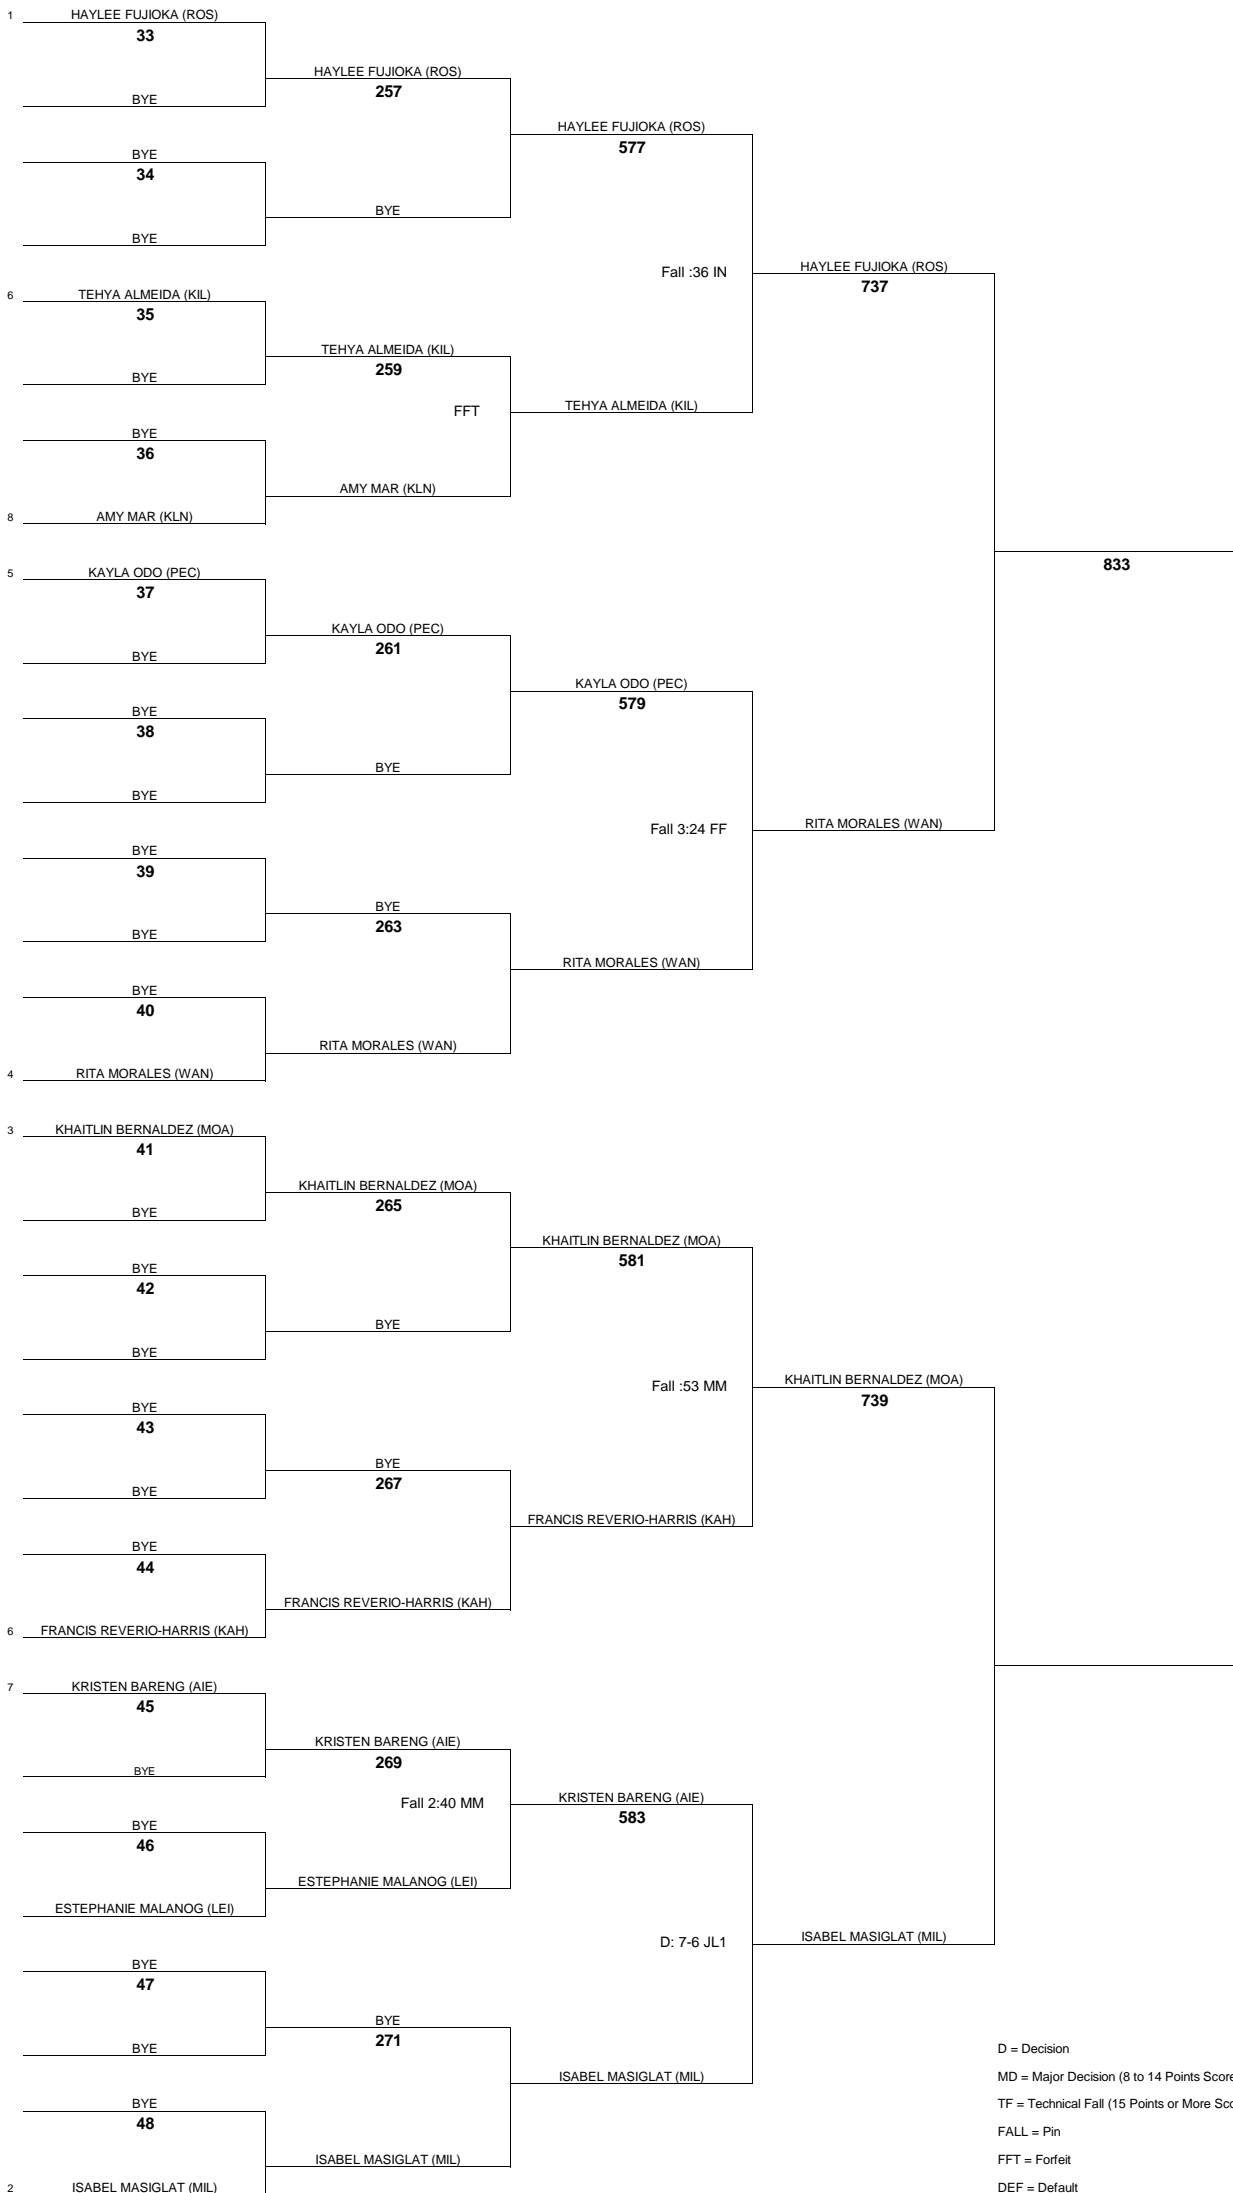

# OAHU INTERSCHOLASTIC ASSOCIATION 2017 CHAMPIONSHIP TOURNAMENT (GIRLS)

Championship Rnd 1

Championship Rnd 2

Championship Qtr Finals

Championship Semi-Finals

Championship Finals

**WEIGHT CLASS**

**109**