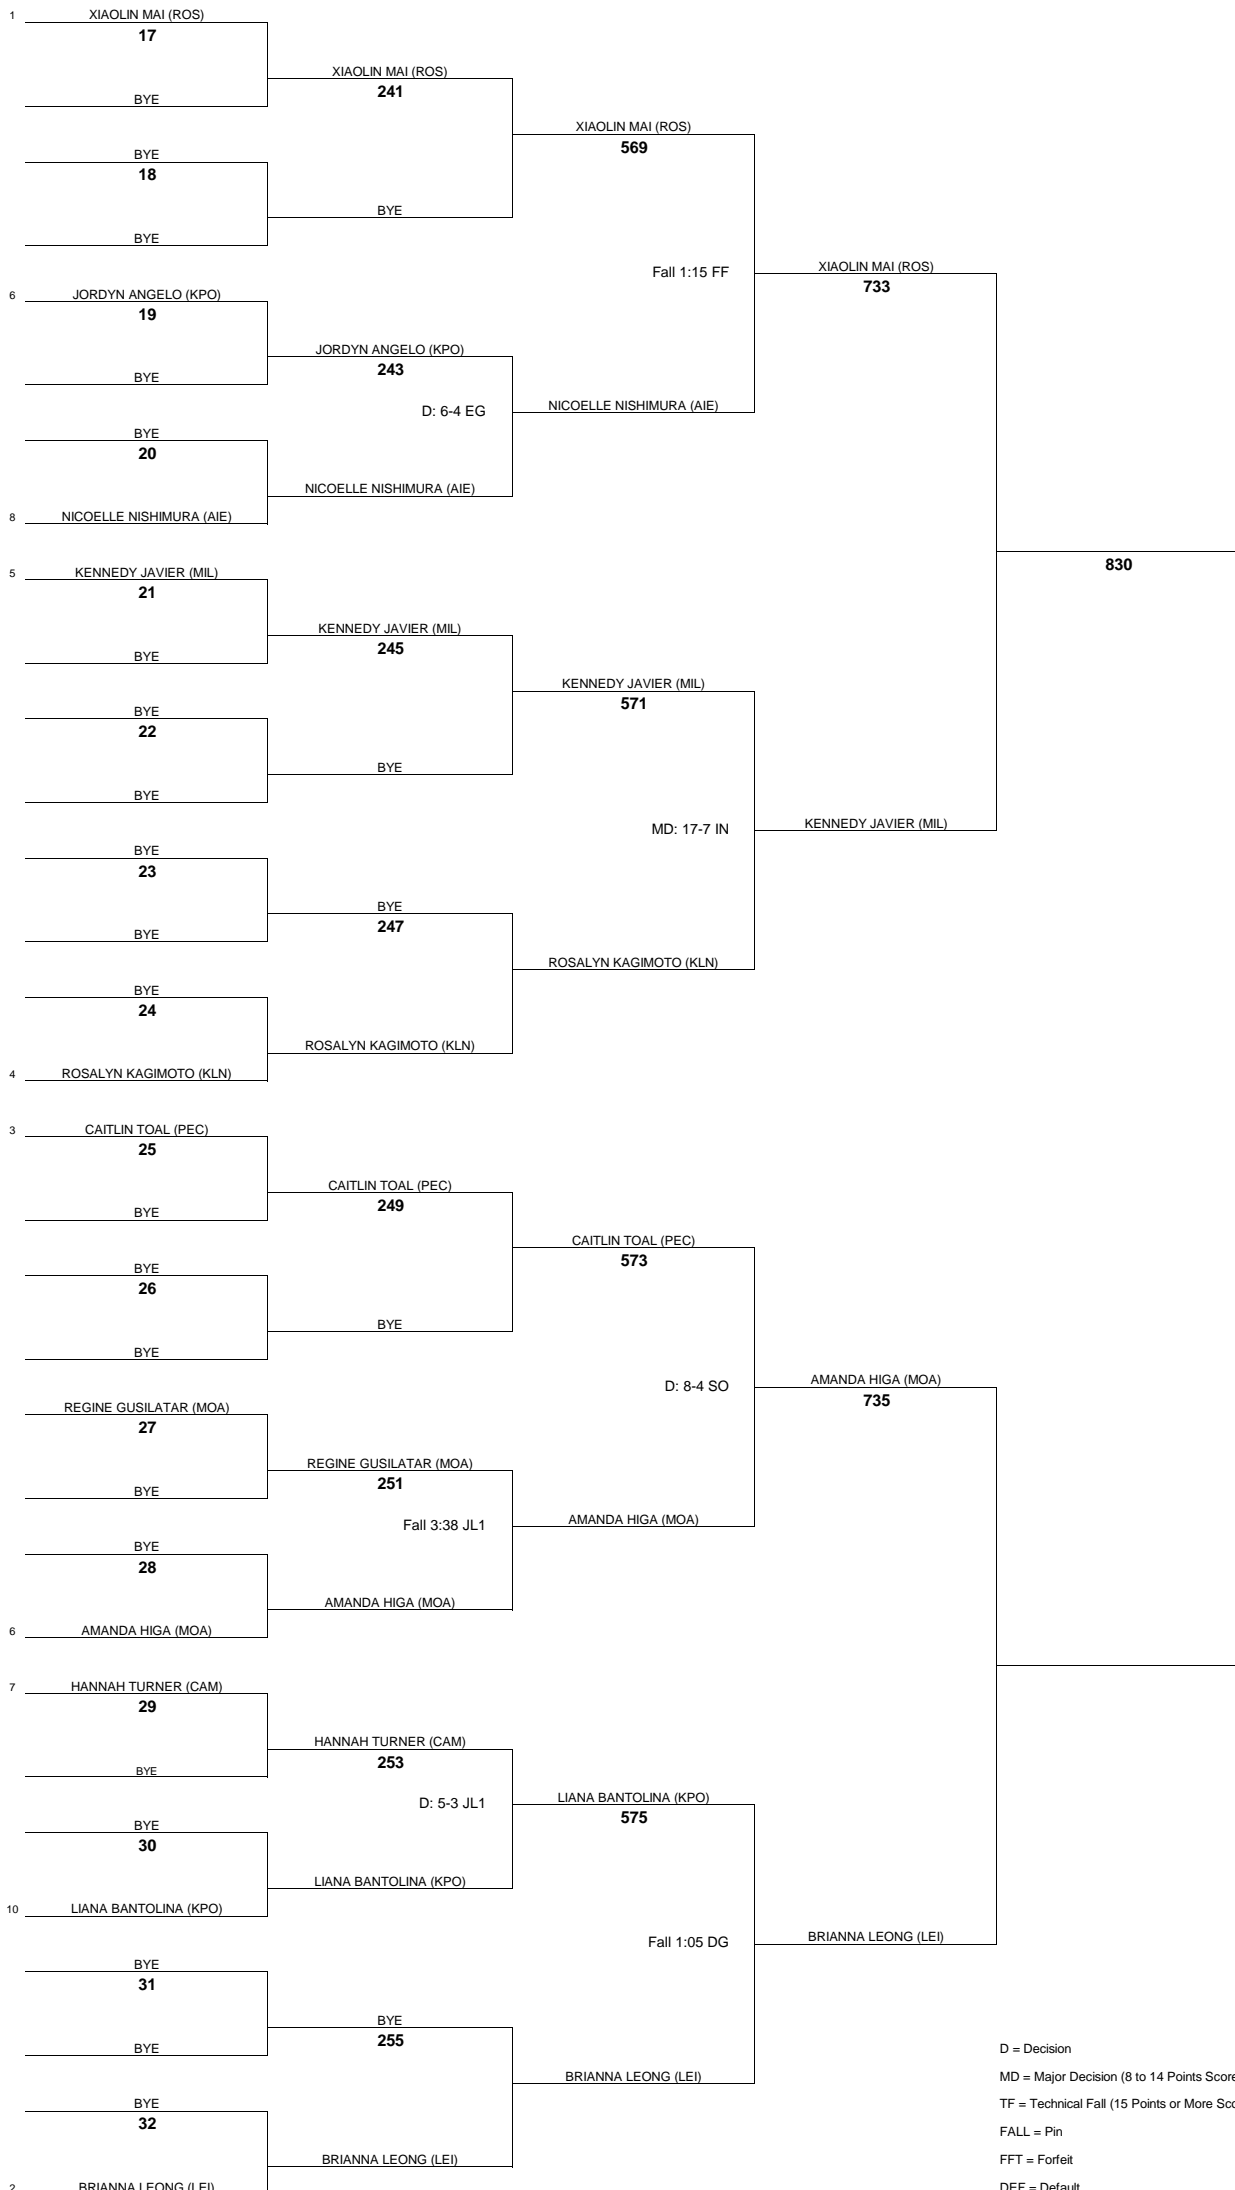

# OAHU INTERSCHOLASTIC ASSOCIATION 2017 CHAMPIONSHIP TOURNAMENT (GIRLS)

Championship Rnd 1

Championship Rnd 2

Championship Qtr Finals

Championship Semi-Finals

Championship Finals

**WEIGHT CLASS**

**104**