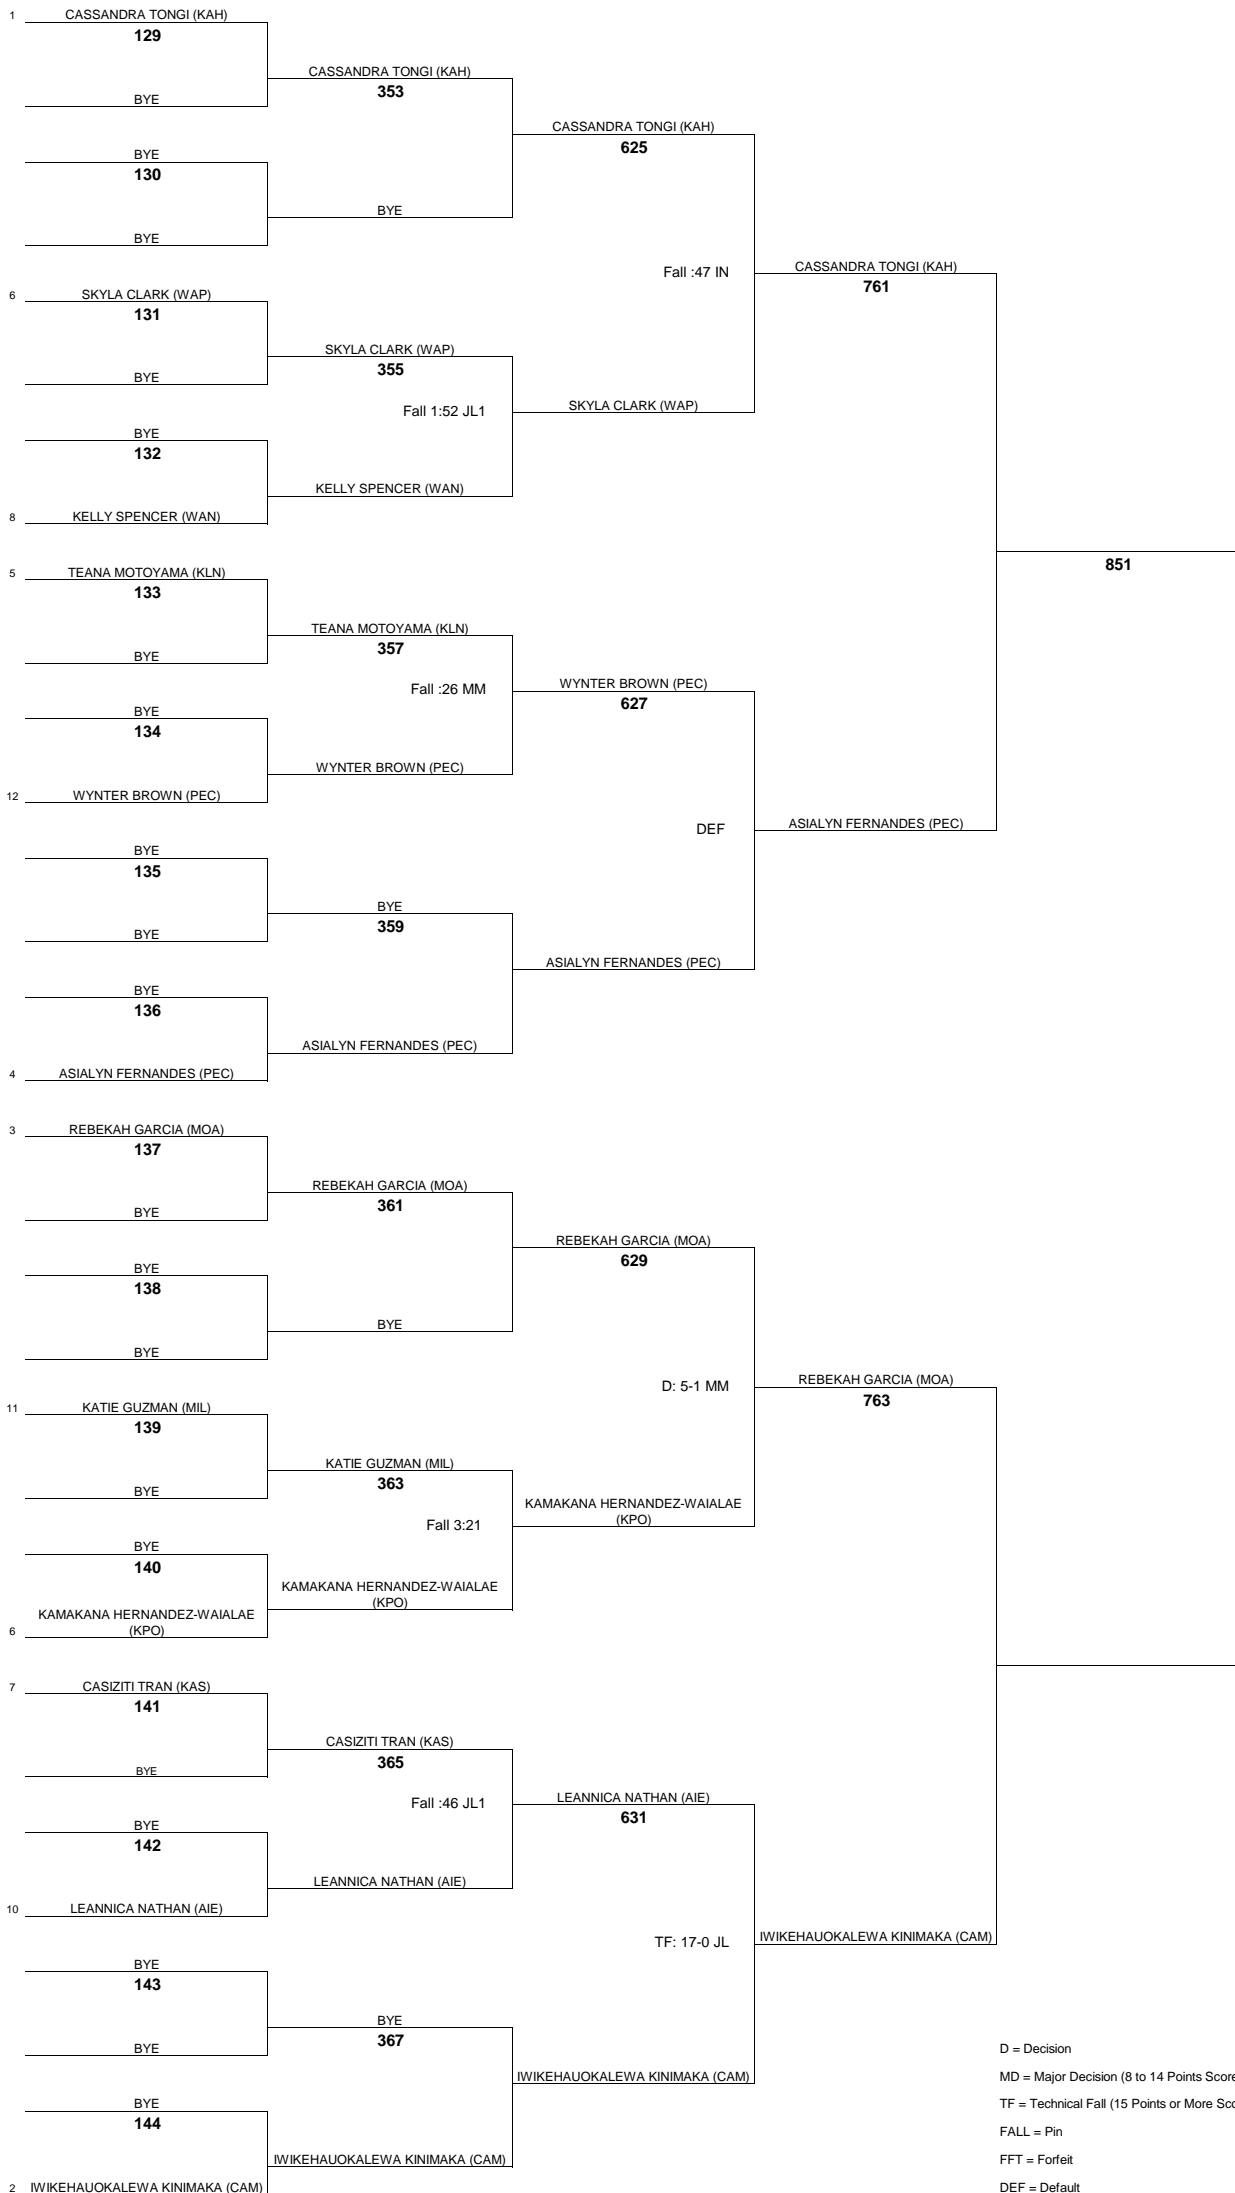

# OAHU INTERSCHOLASTIC ASSOCIATION 2017 CHAMPIONSHIP TOURNAMENT (GIRLS)

Championship Rnd 1

Championship Rnd 2

Championship Qtr Finals

Championship Semi-Finals

Championship Finals

**WEIGHT CLASS**

**140**