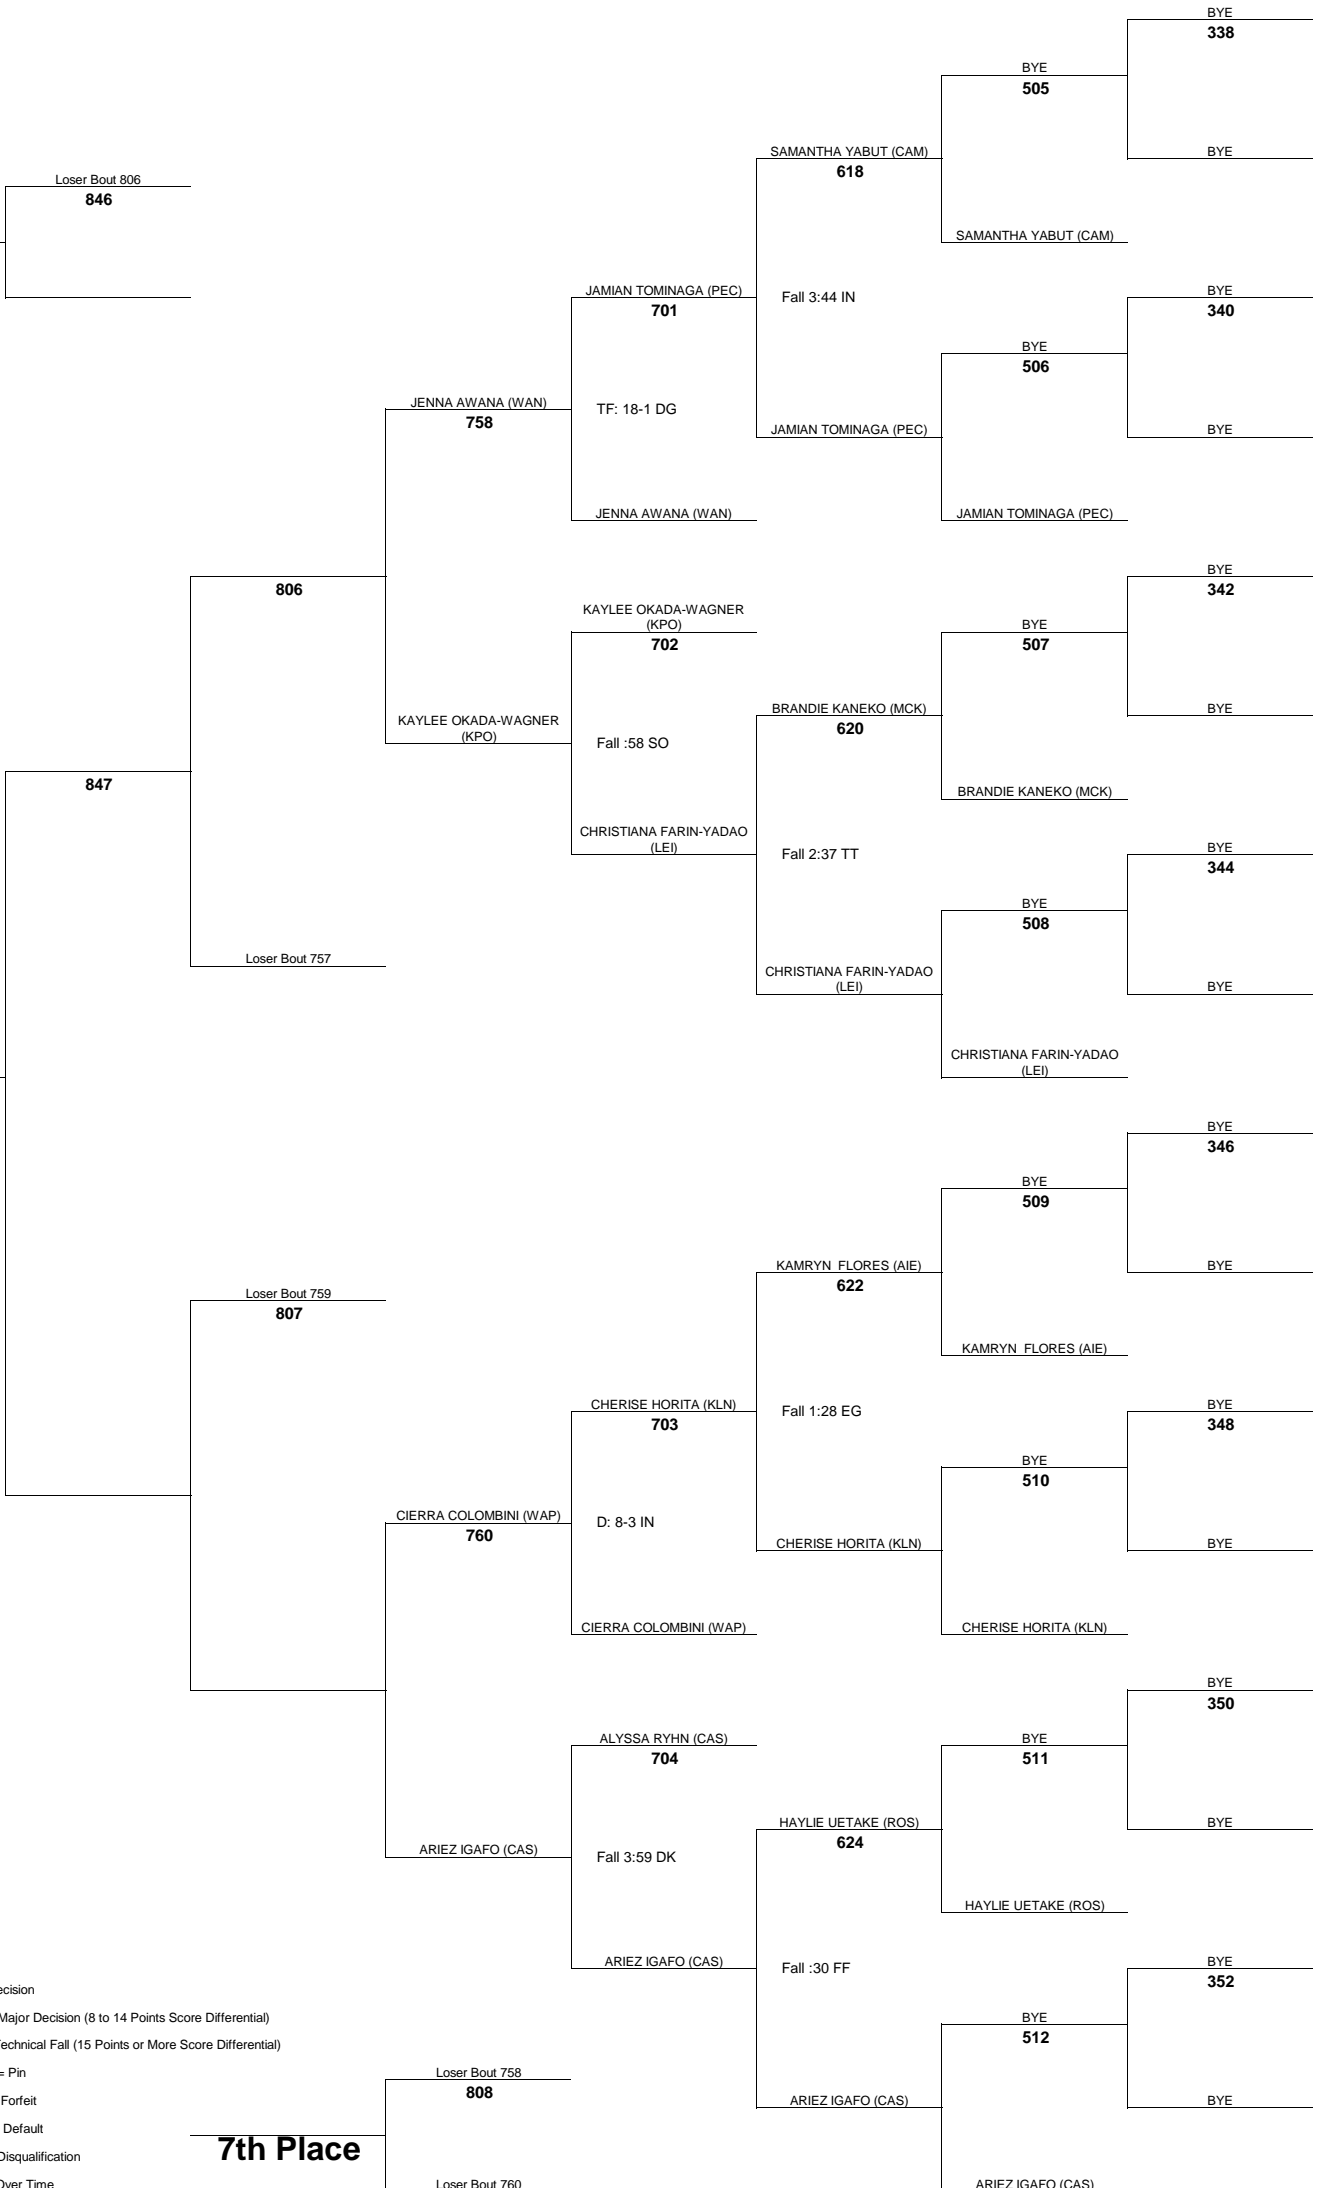

Consolation Rnd 2

Consolation Rnd 1

**5th Place**

**3rd Place**

**7th Place**

D = Decision  
 MD = Major Decision (8 to 14 Points Score Differential)  
 TF = Technical Fall (15 Points or More Score Differential)  
 FALL = Pin  
 FFT = Forfeit  
 DEF = Default  
 DQ = Disqualification  
 OT = Over Time