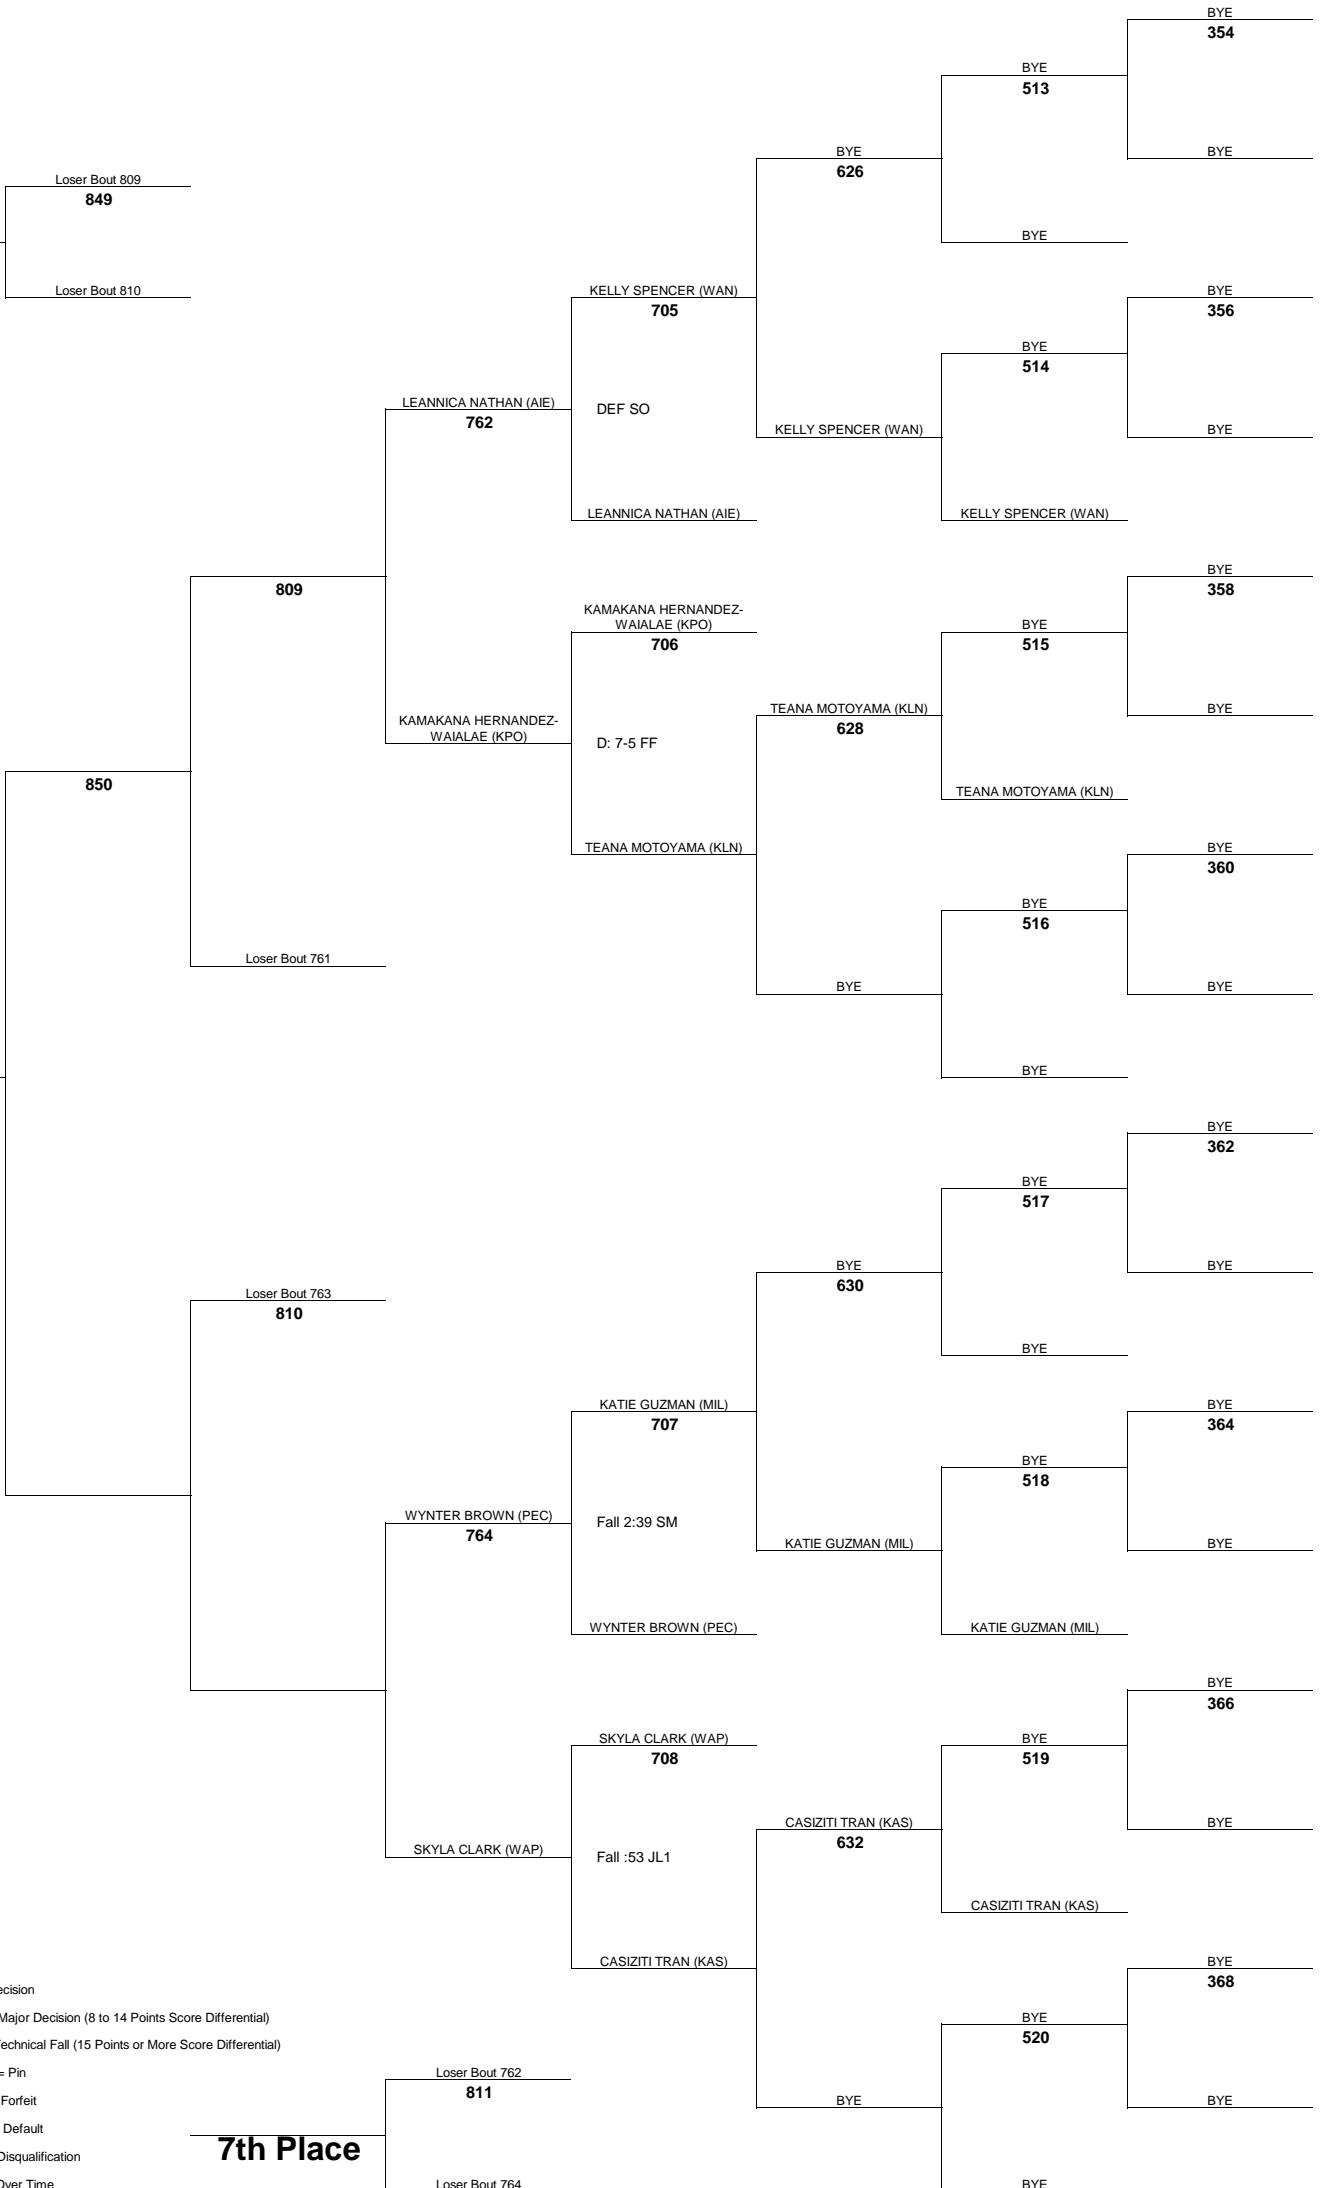

Consolation Rnd 2

Consolation Rnd 1

**5th Place**

**3rd Place**

**7th Place**

D = Decision  
 MD = Major Decision (8 to 14 Points Score Differential)  
 TF = Technical Fall (15 Points or More Score Differential)  
 FALL = Pin  
 FFT = Forfeit  
 DEF = Default  
 DQ = Disqualification  
 OT = Over Time