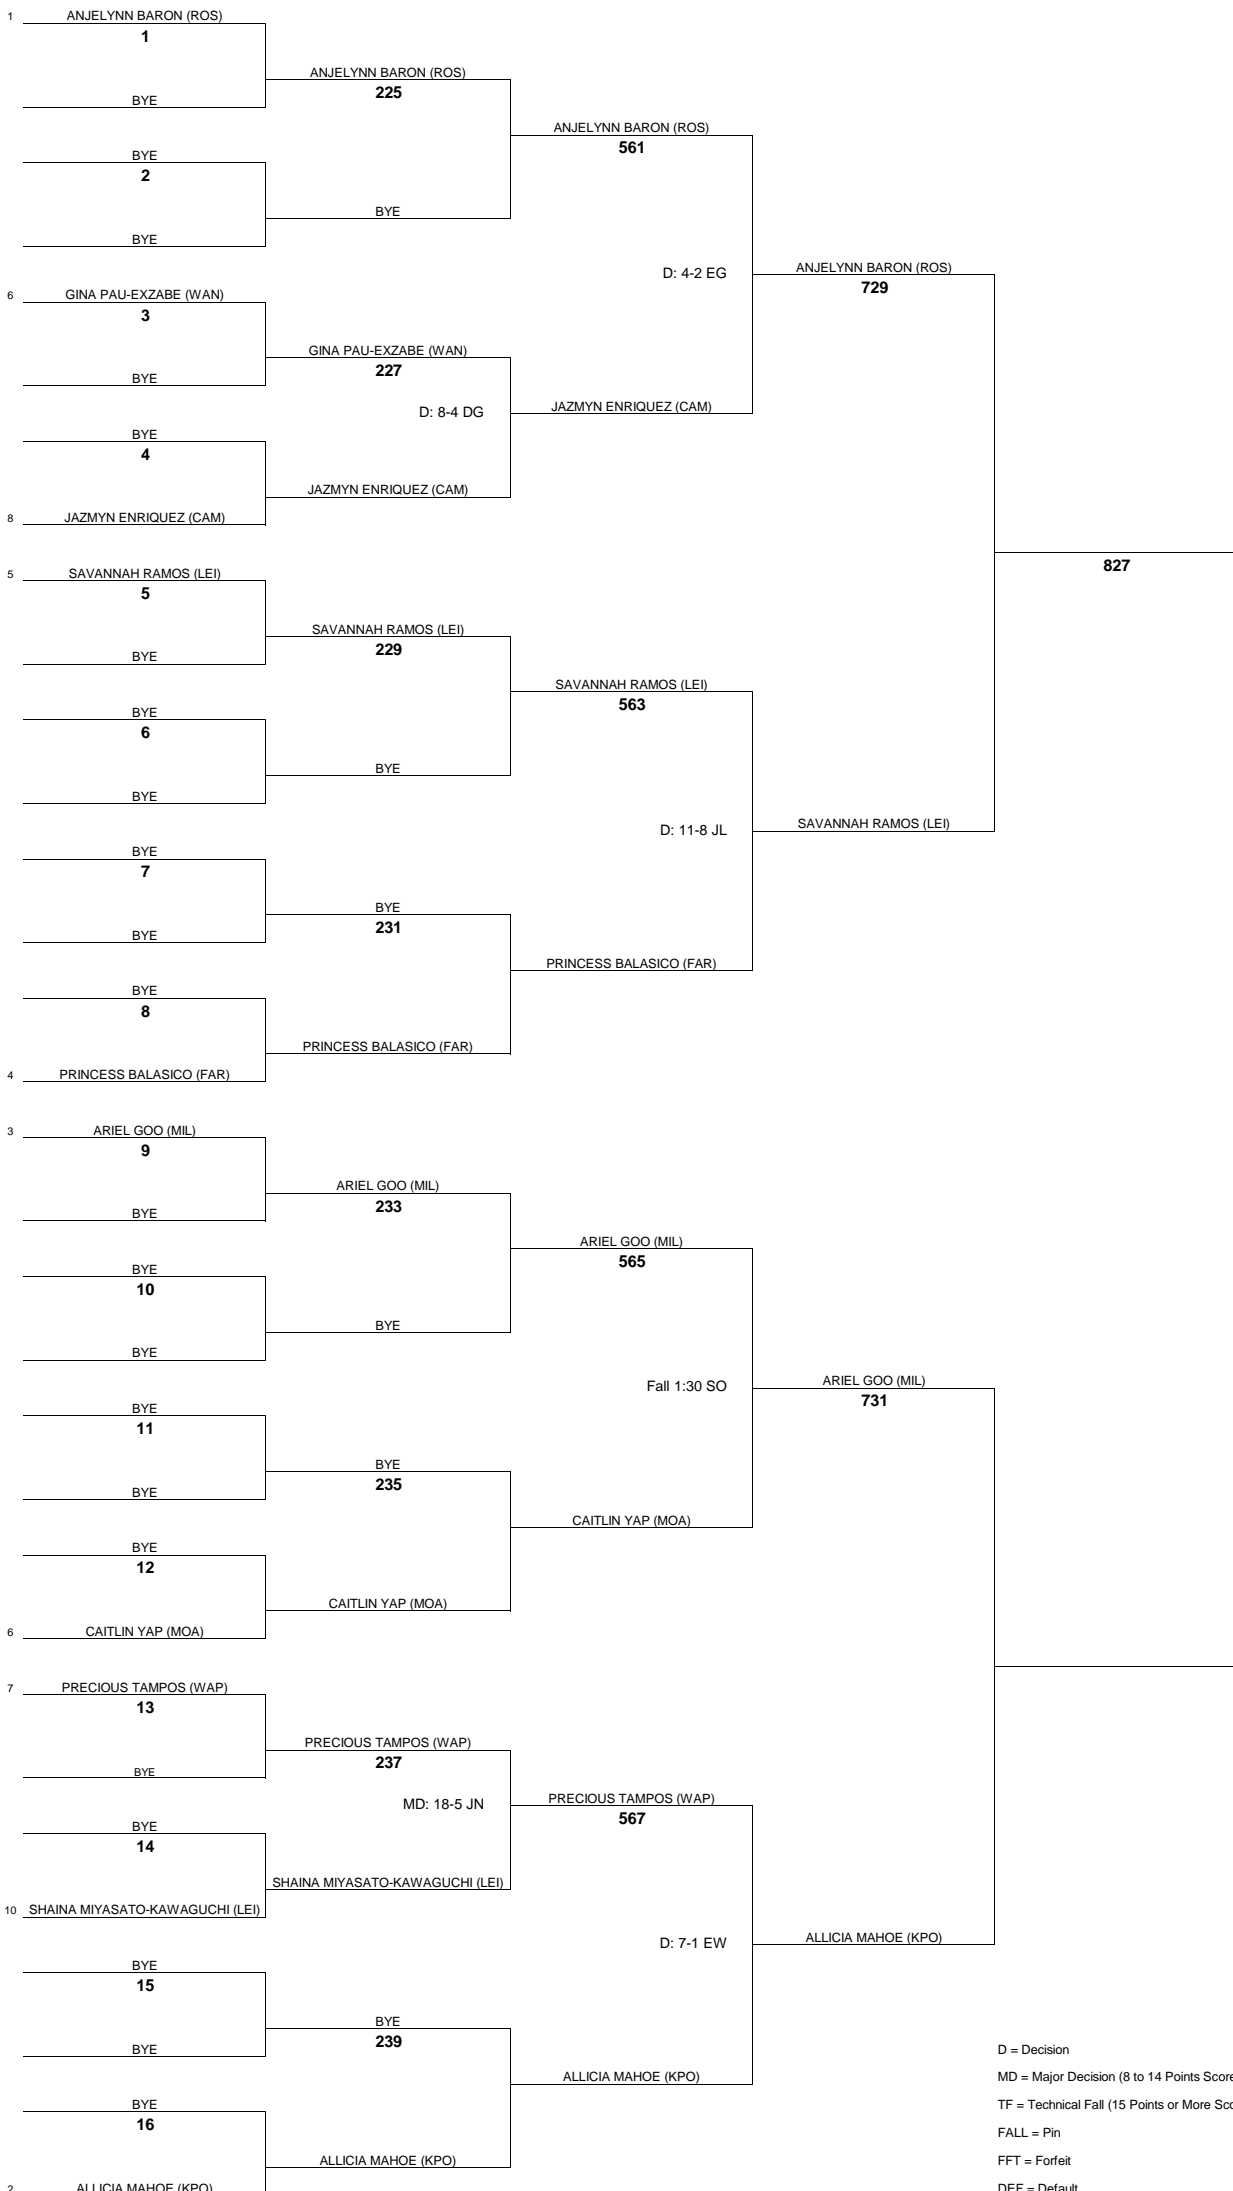

# OAHU INTERSCHOLASTIC ASSOCIATION 2017 CHAMPIONSHIP TOURNAMENT (GIRLS)

Championship Rnd 1

Championship Rnd 2

Championship Qtr Finals

Championship Semi-Finals

Championship Finals

**WEIGHT CLASS**

**99**