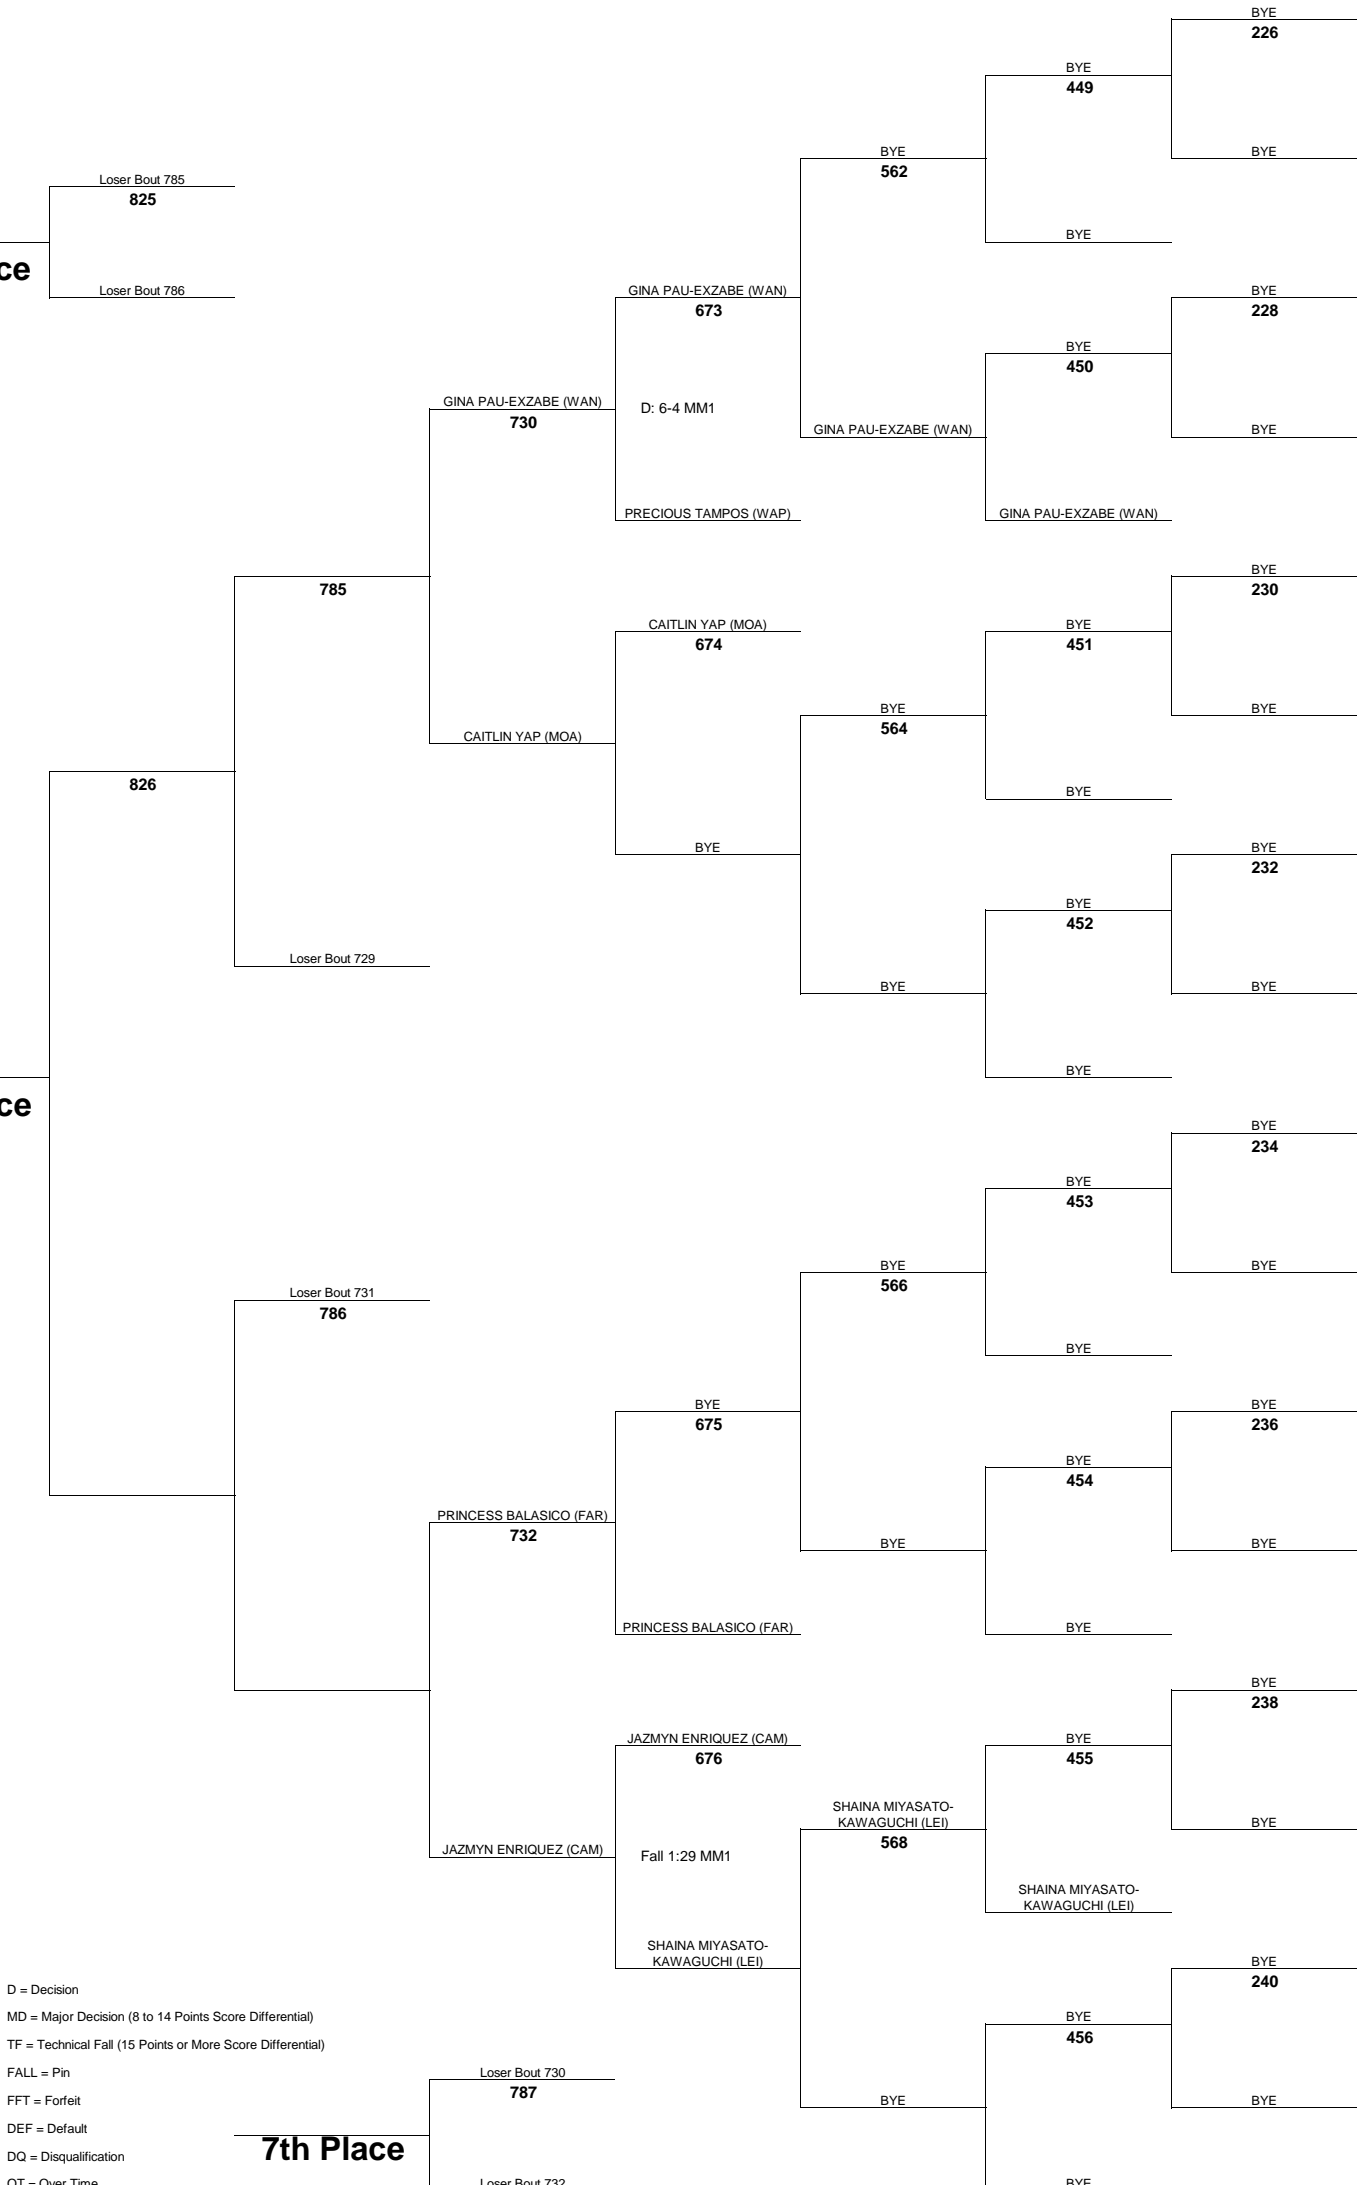

OAHU INTERSCHOLASTIC ASSOCIATION 2017 CHAMPIONSHIP TOURNAMENT (GIRLS)

WEIGHT CLASS

99

Consolation Finals

Consolation Semi-Finals

Consolation Qtr-Finals

Consolation Rnd 4

Consolation Rnd 3

Consolation Rnd 2

Consolation Rnd 1

5th Place

3rd Place

7th Place

D = Decision
MD = Major Decision (8 to 14 Points Score Differential)
TF = Technical Fall (15 Points or More Score Differential)
FALL = Pin
FFT = Forfeit
DEF = Default
DQ = Disqualification
OT = Over Time