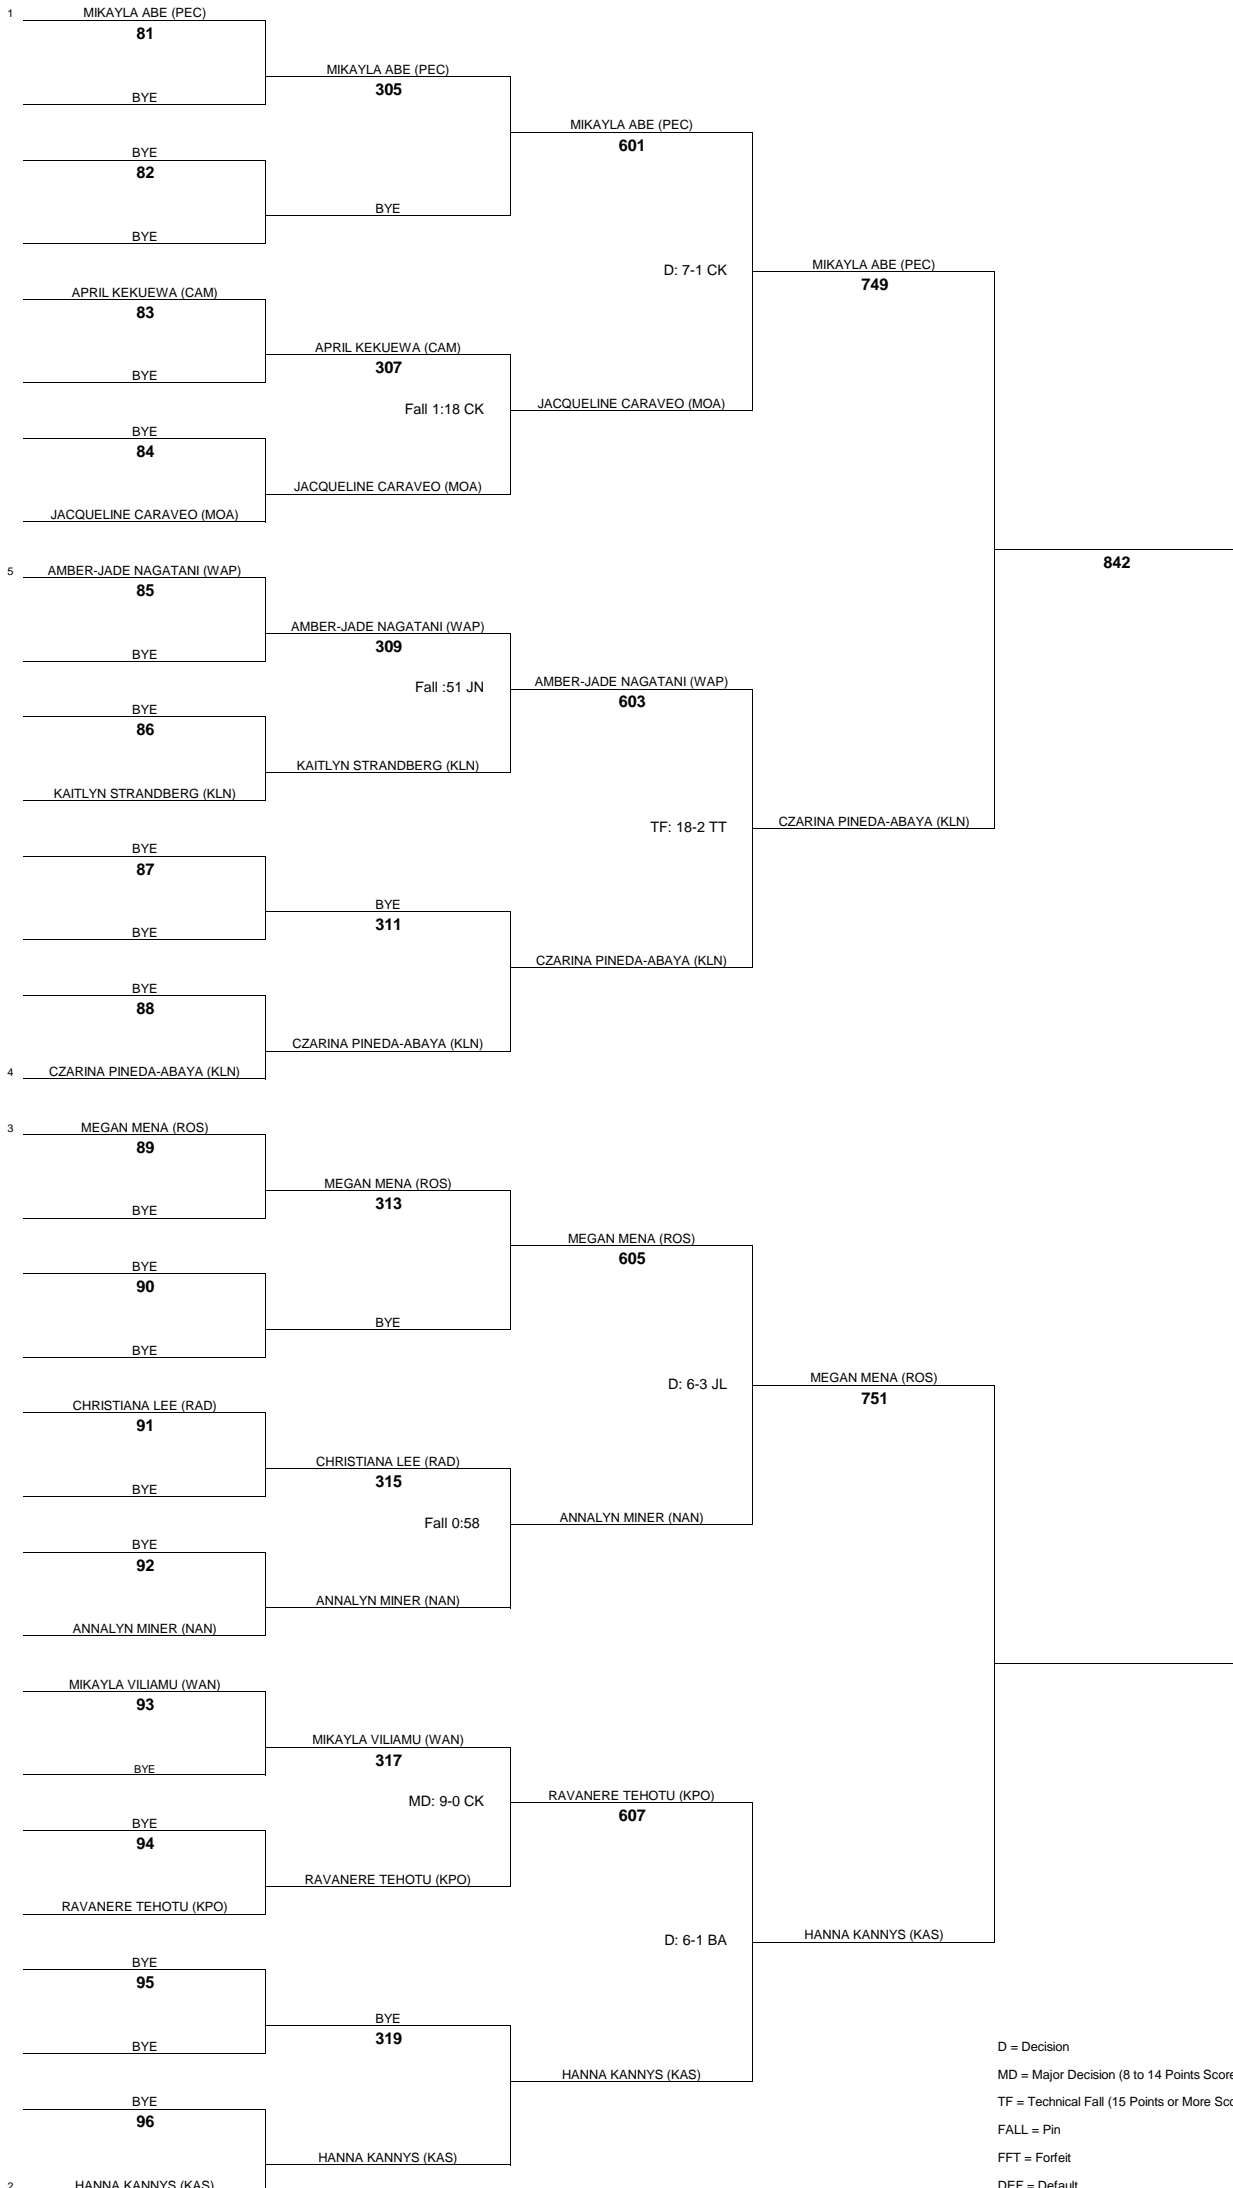

# OAHU INTERSCHOLASTIC ASSOCIATION 2017 CHAMPIONSHIP TOURNAMENT (GIRLS)

Championship Rnd 1

Championship Rnd 2

Championship Qtr Finals

Championship Semi-Finals

Championship Finals

**WEIGHT CLASS**

**124**