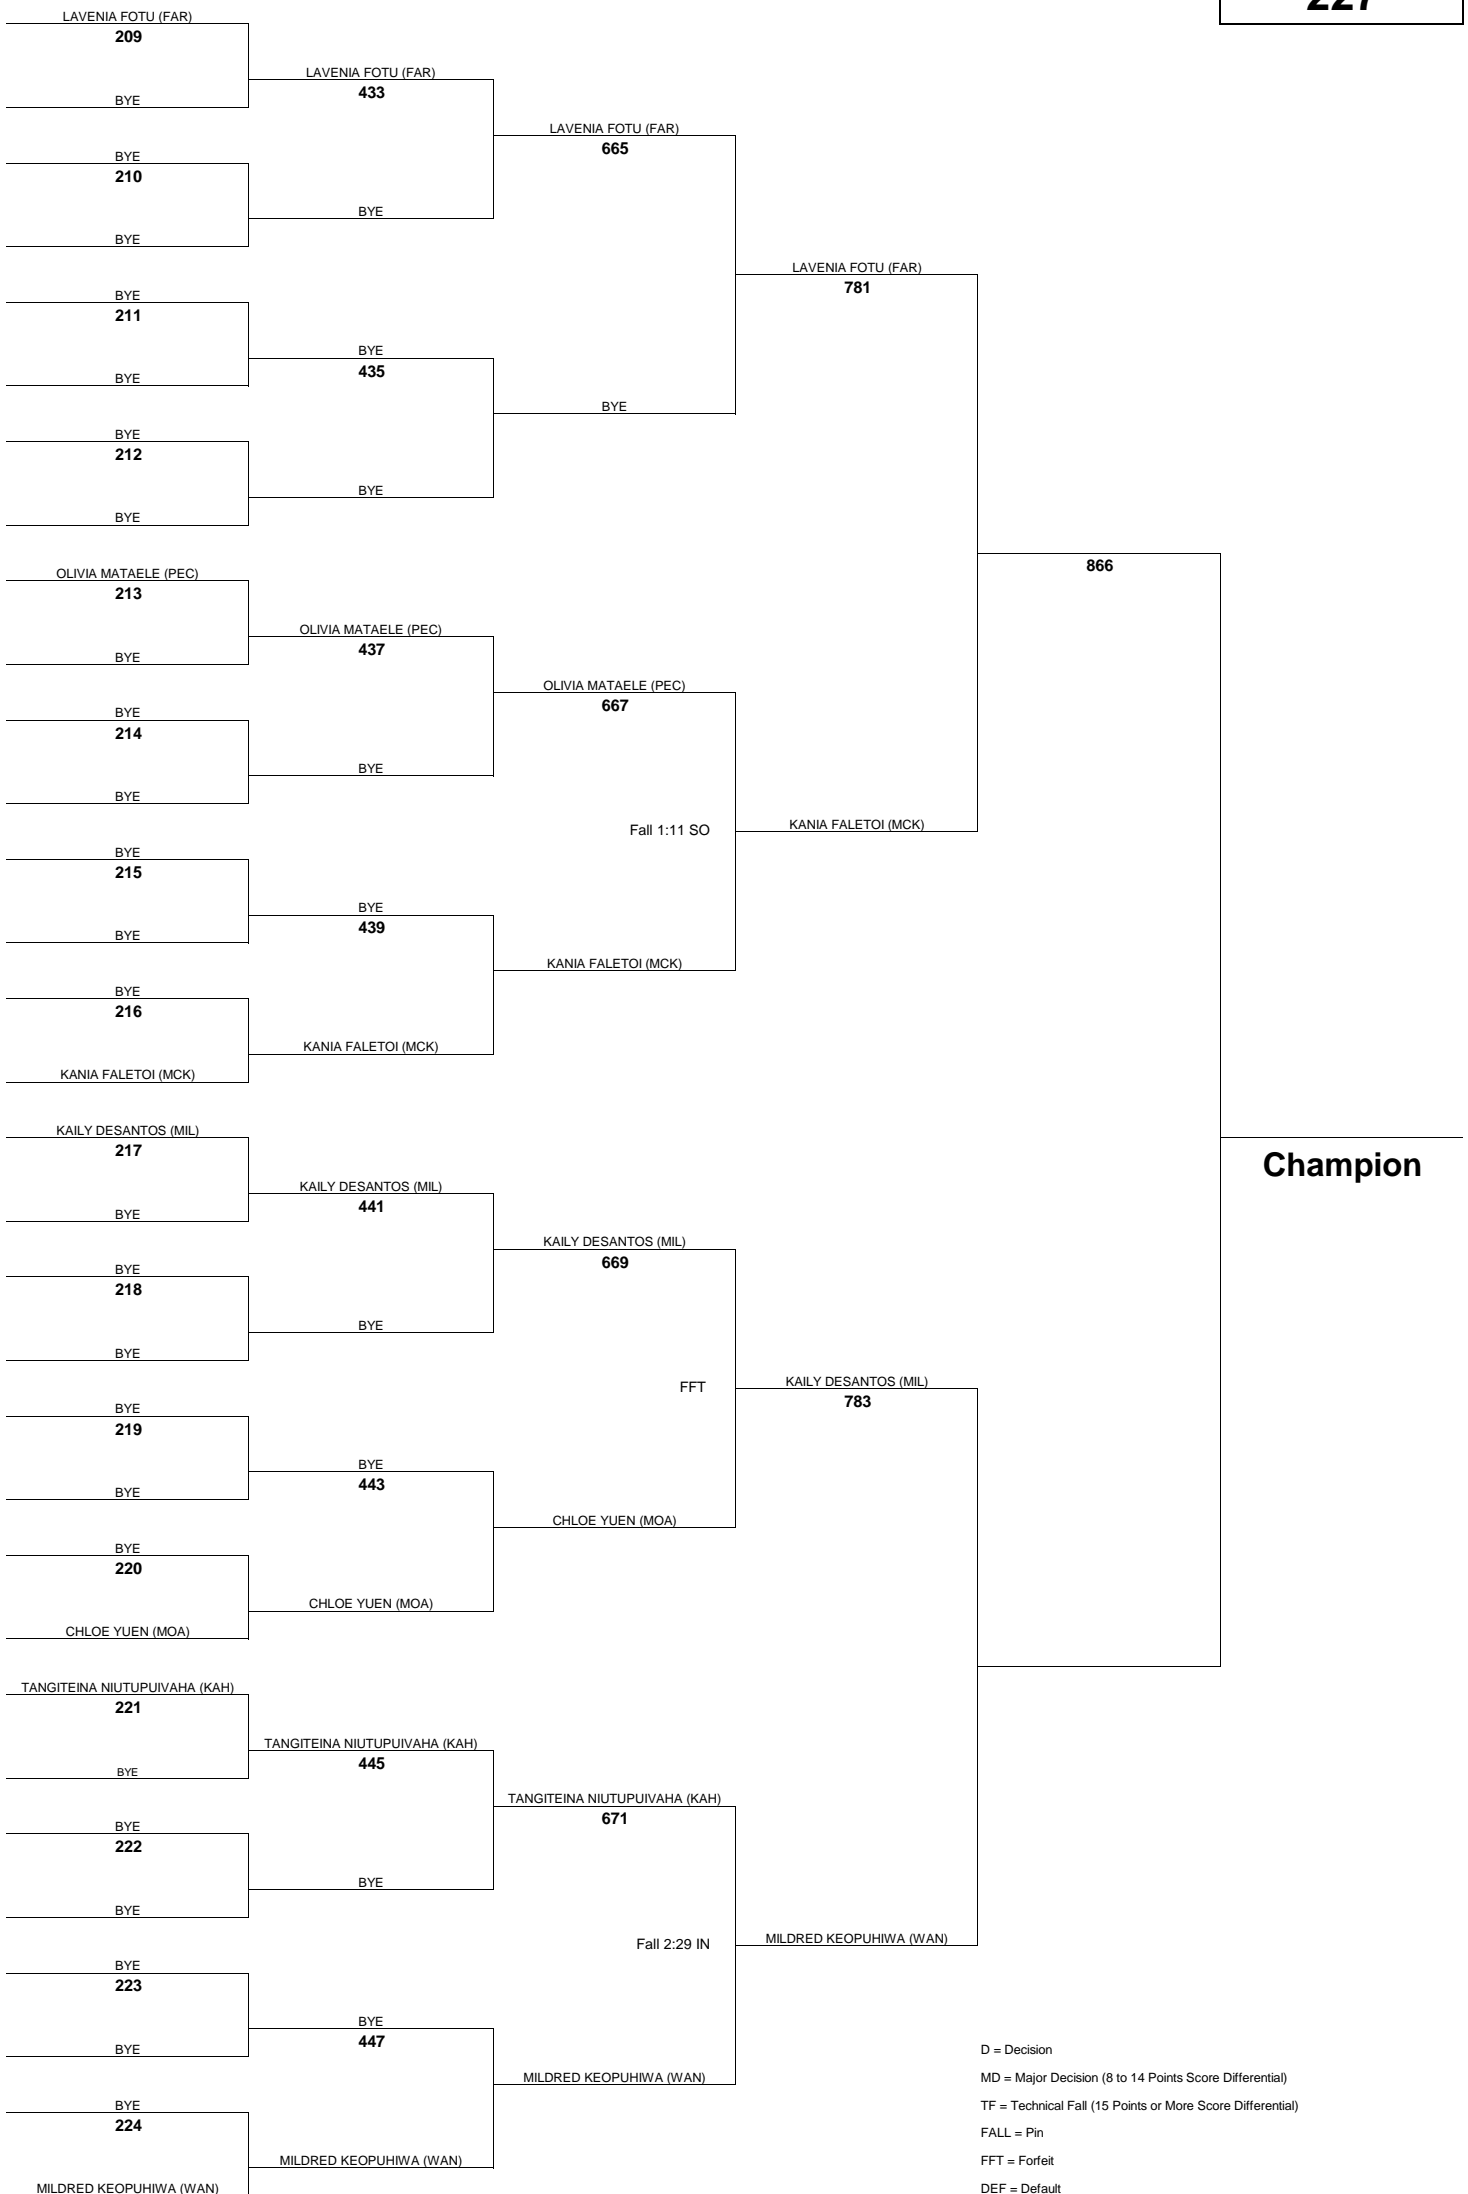

# OAHU INTERSCHOLASTIC ASSOCIATION 2017 CHAMPIONSHIP TOURNAMENT (GIRLS)

Championship Rnd 1

Championship Rnd 2

Championship Qtr Finals

Championship Semi-Finals

Championship Finals

**WEIGHT CLASS**

**227**