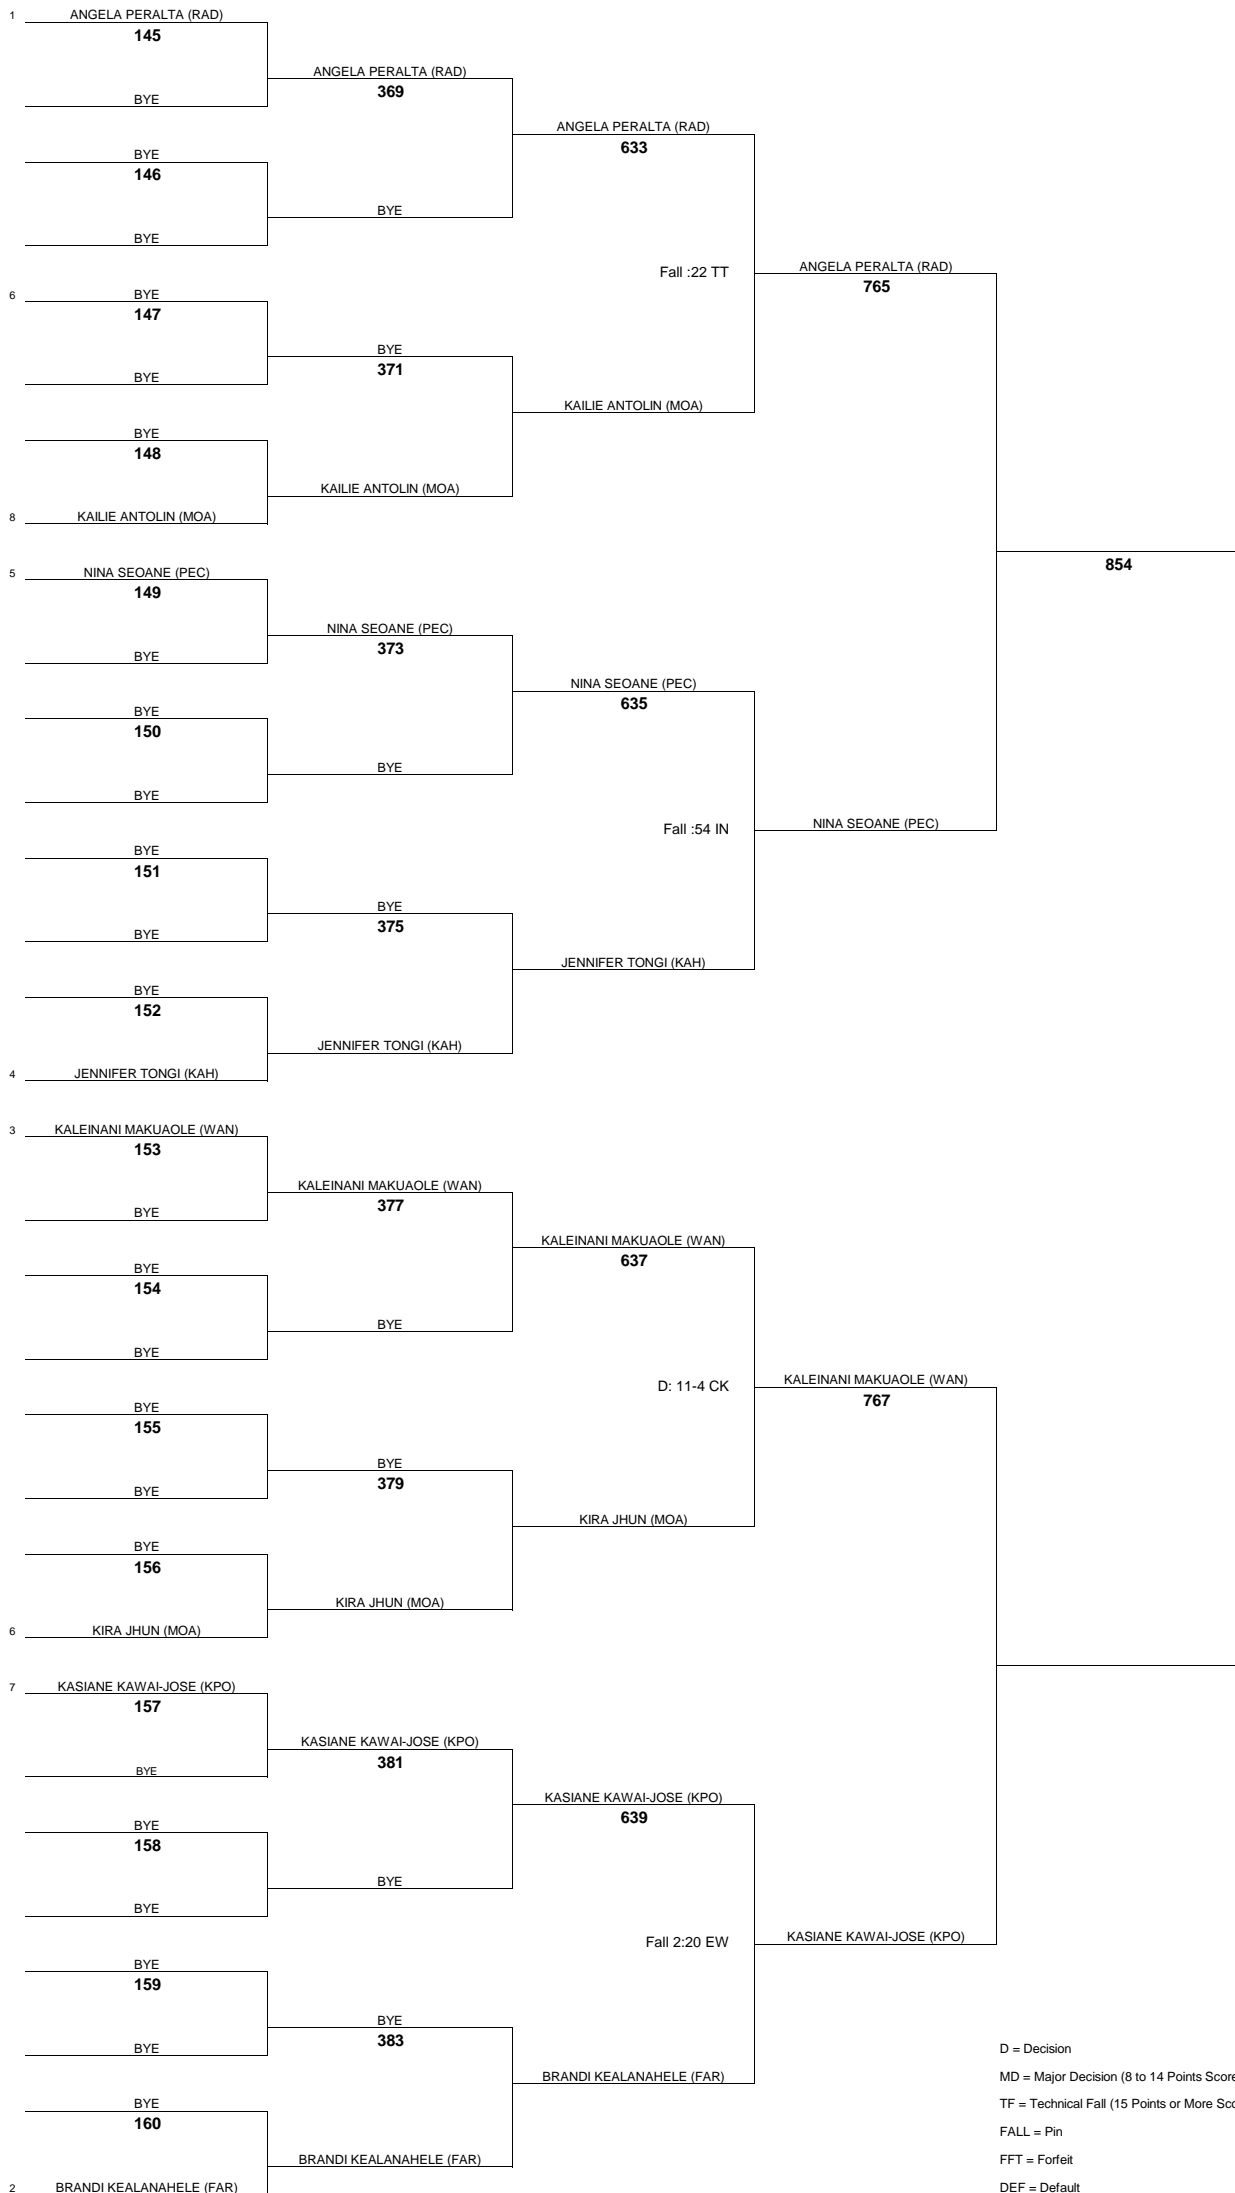

# OAHU INTERSCHOLASTIC ASSOCIATION 2017 CHAMPIONSHIP TOURNAMENT (GIRLS)

Championship Rnd 1

Championship Rnd 2

Championship Qtr Finals

Championship Semi-Finals

Championship Finals

**WEIGHT CLASS**

**147**