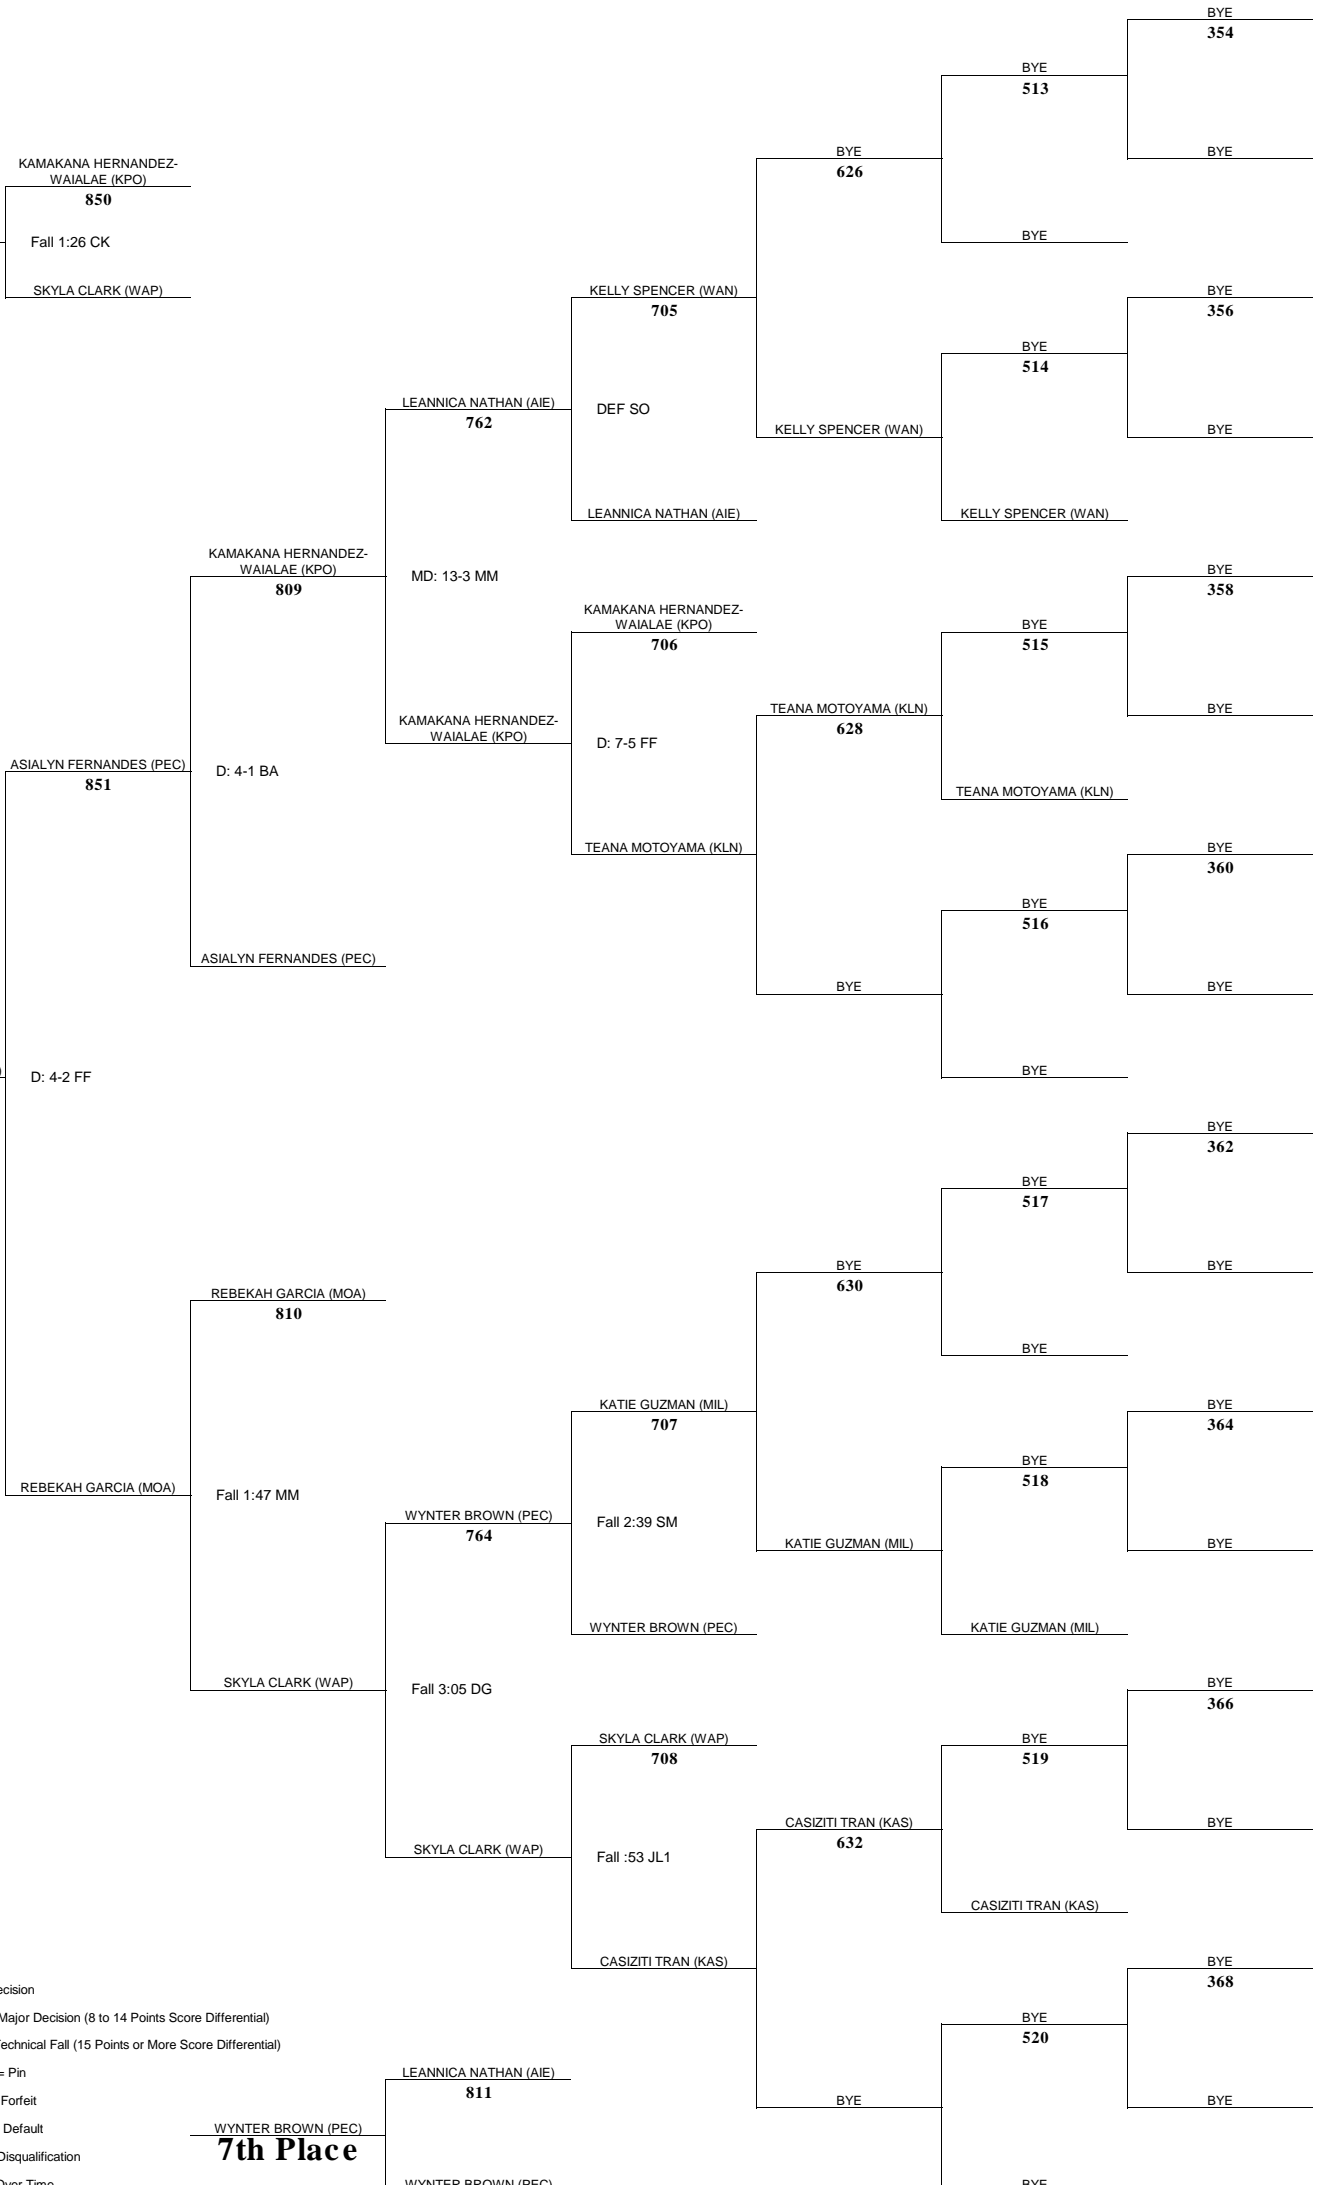

Consolation Rnd 2

Consolation Rnd 1

5th Place

3rd Place

7th Place

- D = Decision
- MD = Major Decision (8 to 14 Points Score Differential)
- TF = Technical Fall (15 Points or More Score Differential)
- FALL = Pin
- FFT = Forfeit
- DEF = Default
- DQ = Disqualification
- OT = Over Time