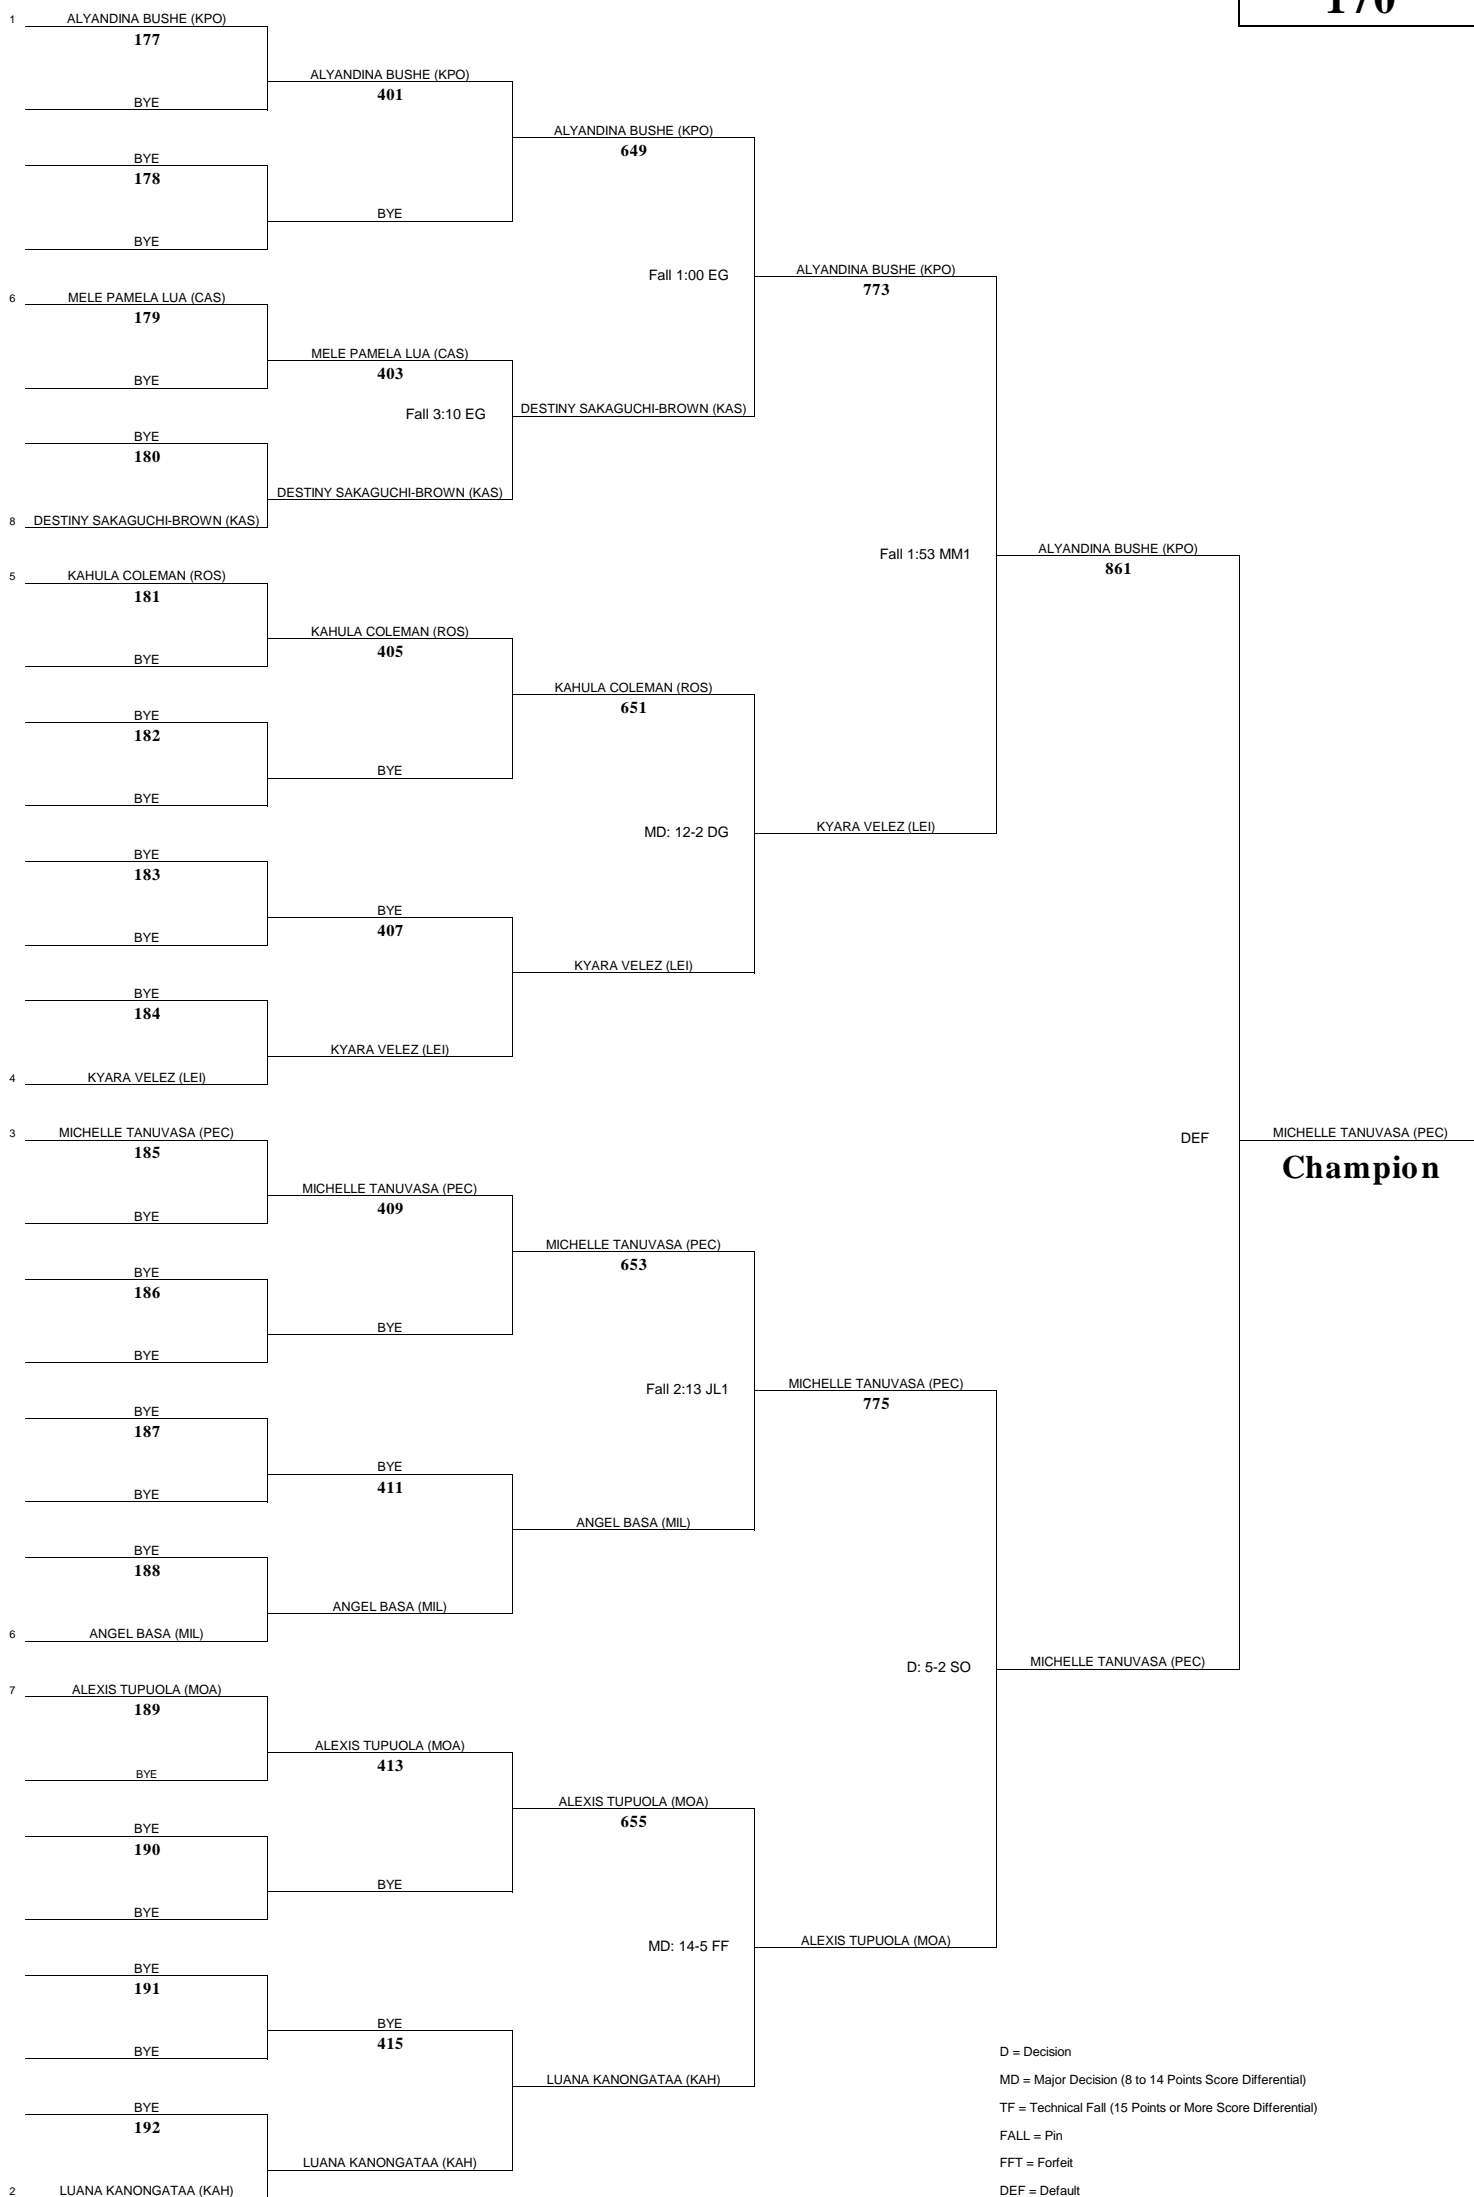

D = Decision
 MD = Major Decision (8 to 14 Points Score Differential)
 TF = Technical Fall (15 Points or More Score Differential)
 FALL = Pin
 FFT = Forfeit
 DEF = Default
 DQ = Disqualification
 OT = Over Time