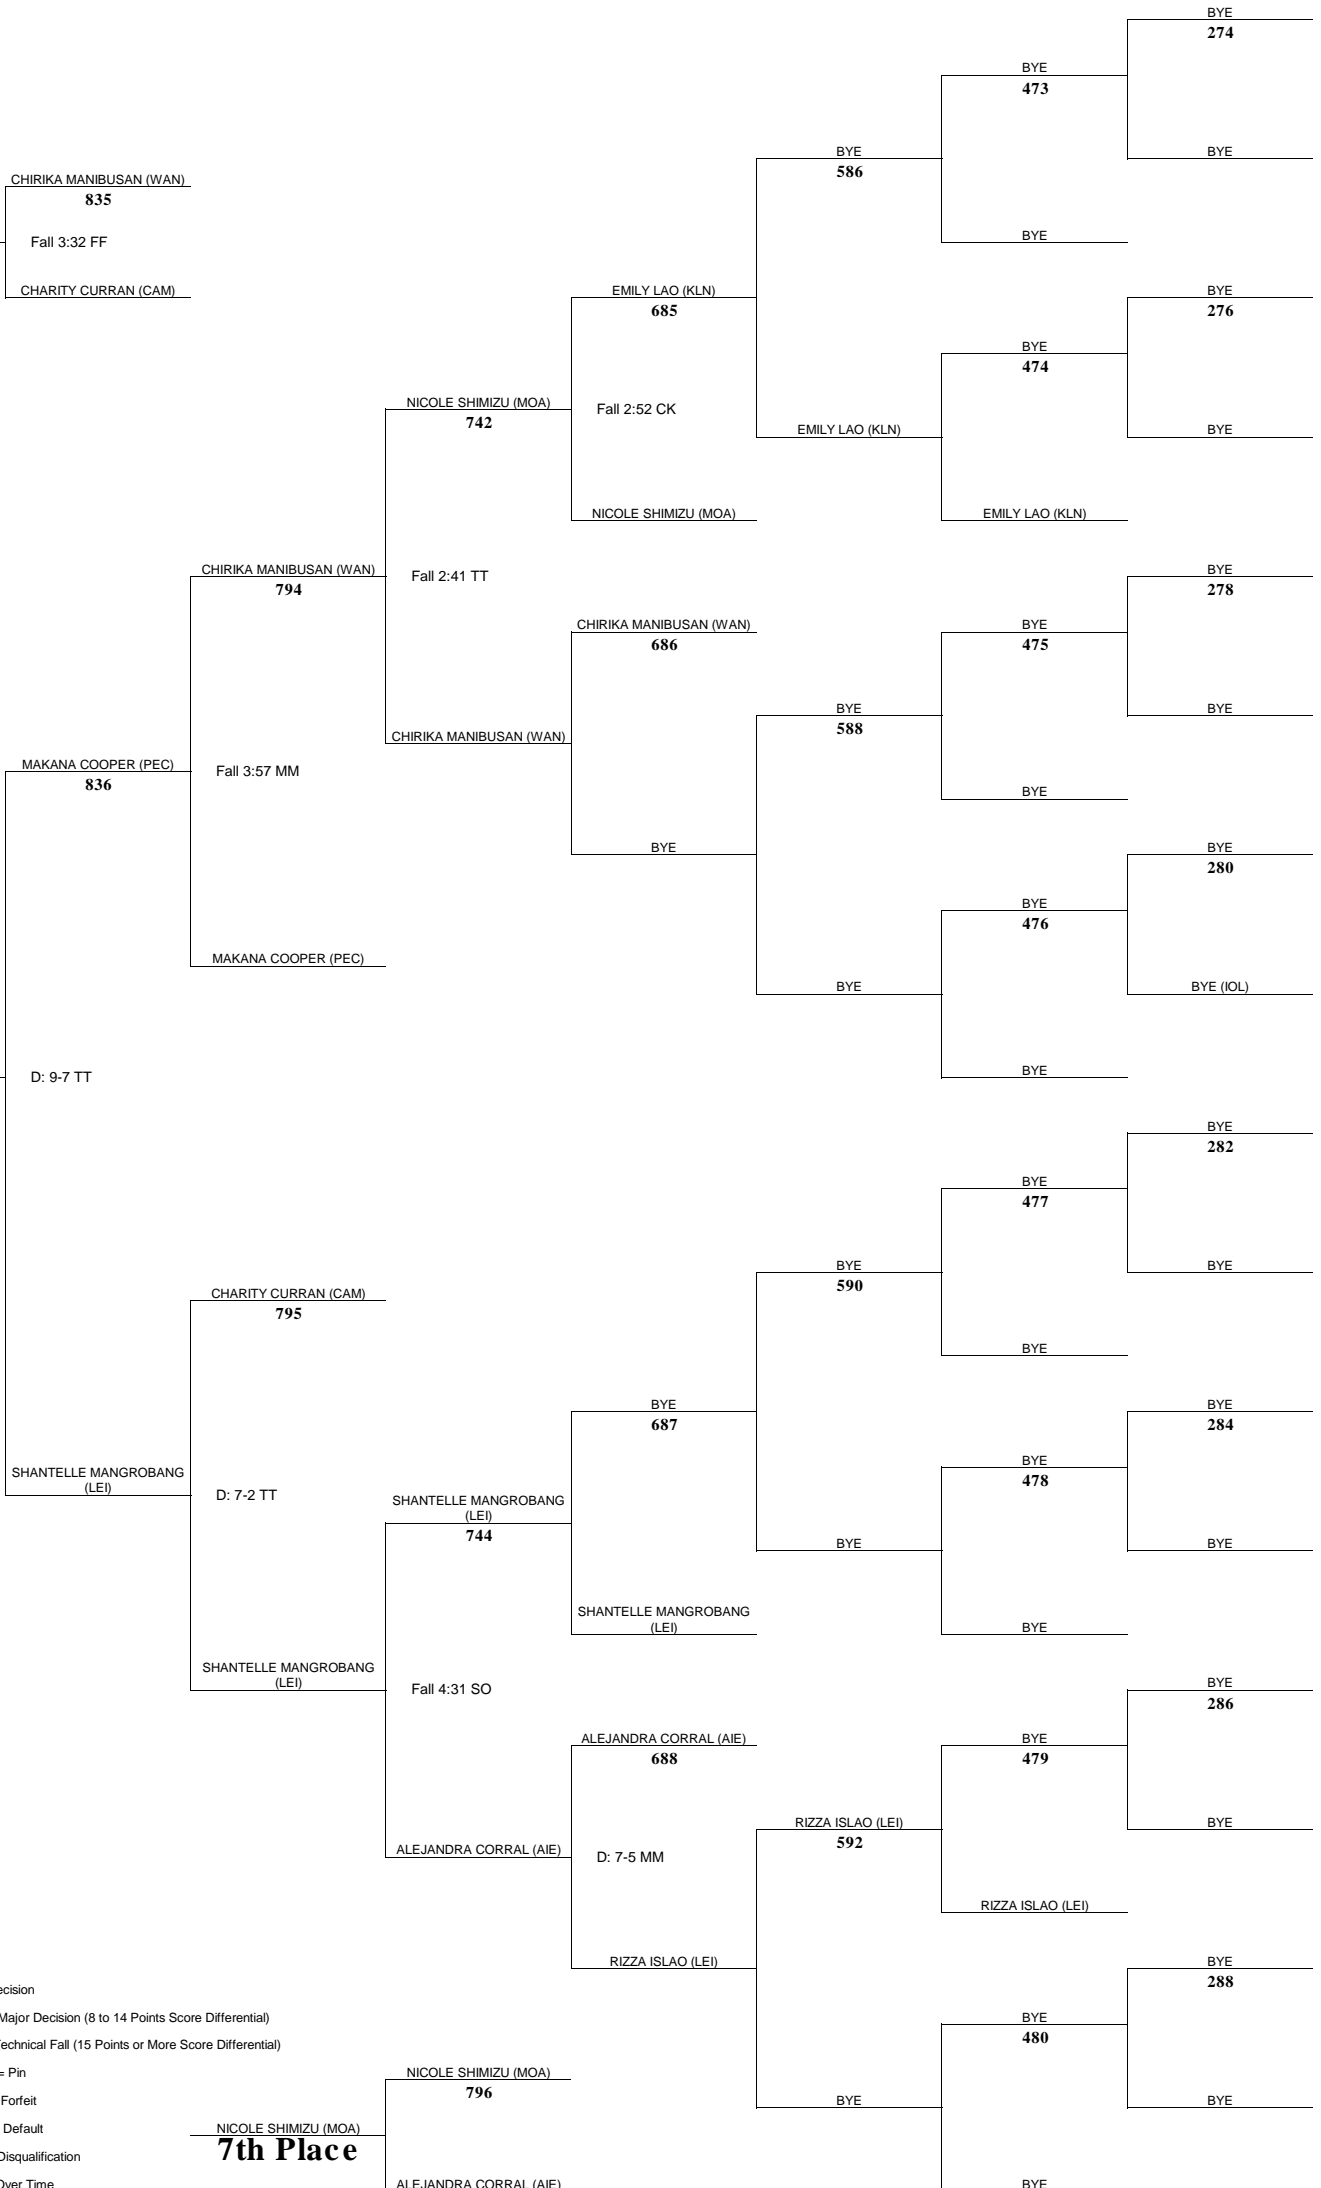

Consolation Rnd 2

Consolation Rnd 1

5th Place

3rd Place

7th Place

- D = Decision
- MD = Major Decision (8 to 14 Points Score Differential)
- TF = Technical Fall (15 Points or More Score Differential)
- FALL = Pin
- FFT = Forfeit
- DEF = Default
- DQ = Disqualification
- OT = Over Time