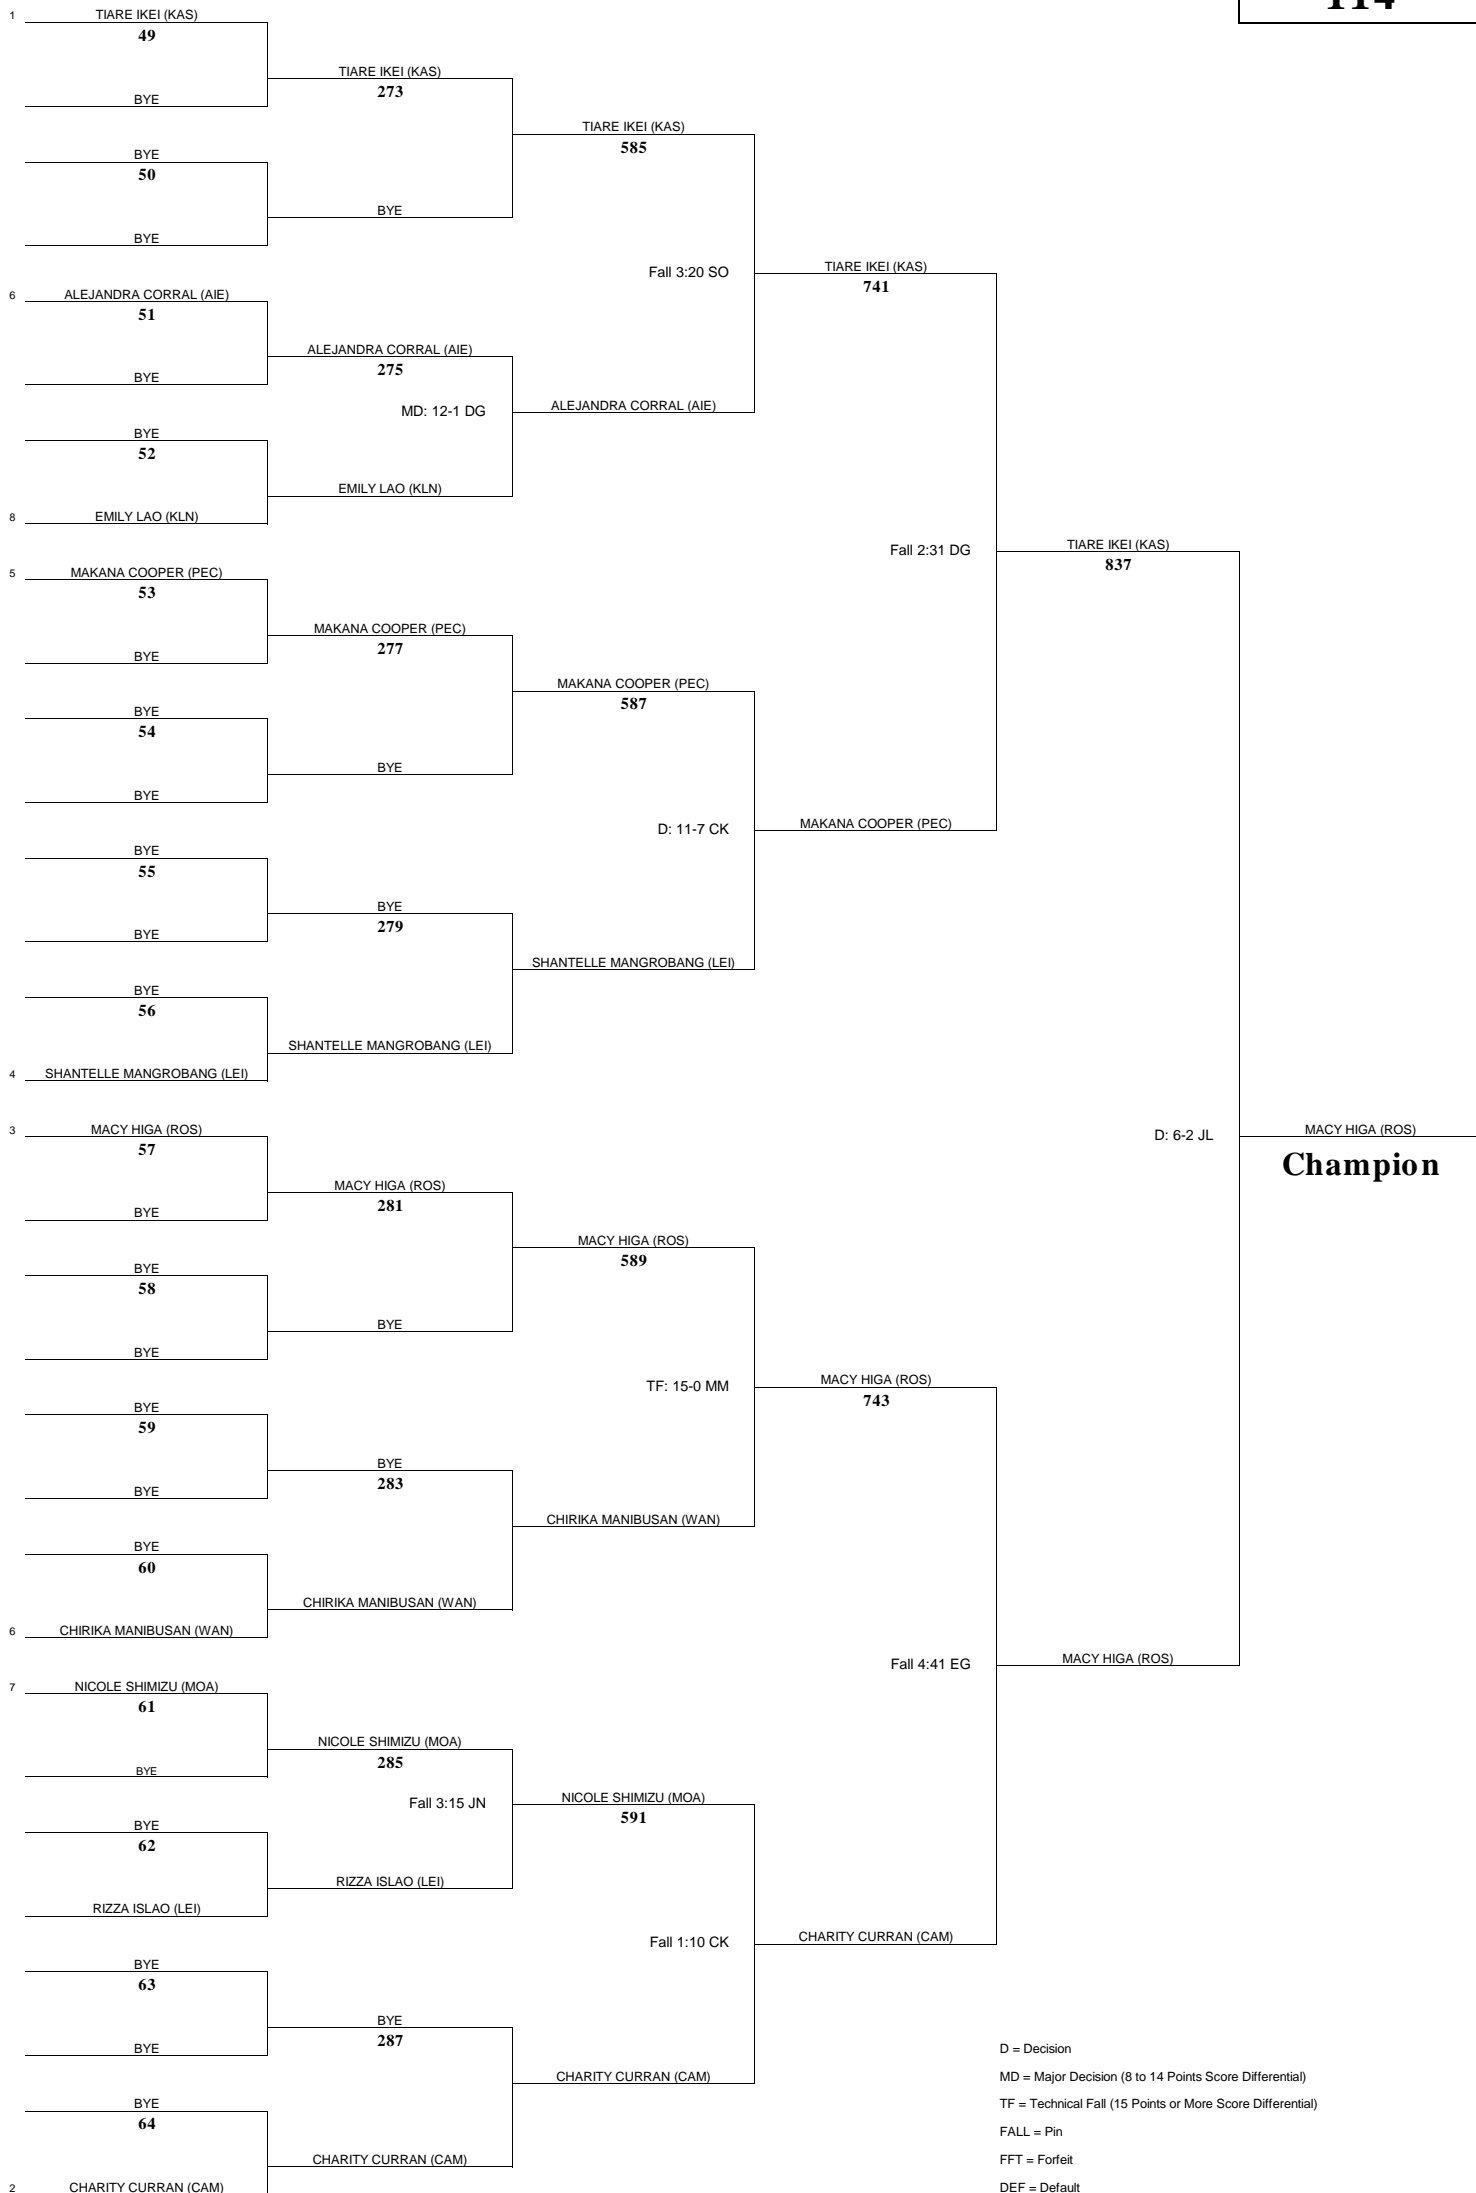

D = Decision
 MD = Major Decision (8 to 14 Points Score Differential)
 TF = Technical Fall (15 Points or More Score Differential)
 FALL = Pin
 FFT = Forfeit
 DEF = Default
 DQ = Disqualification
 OT = Over Time