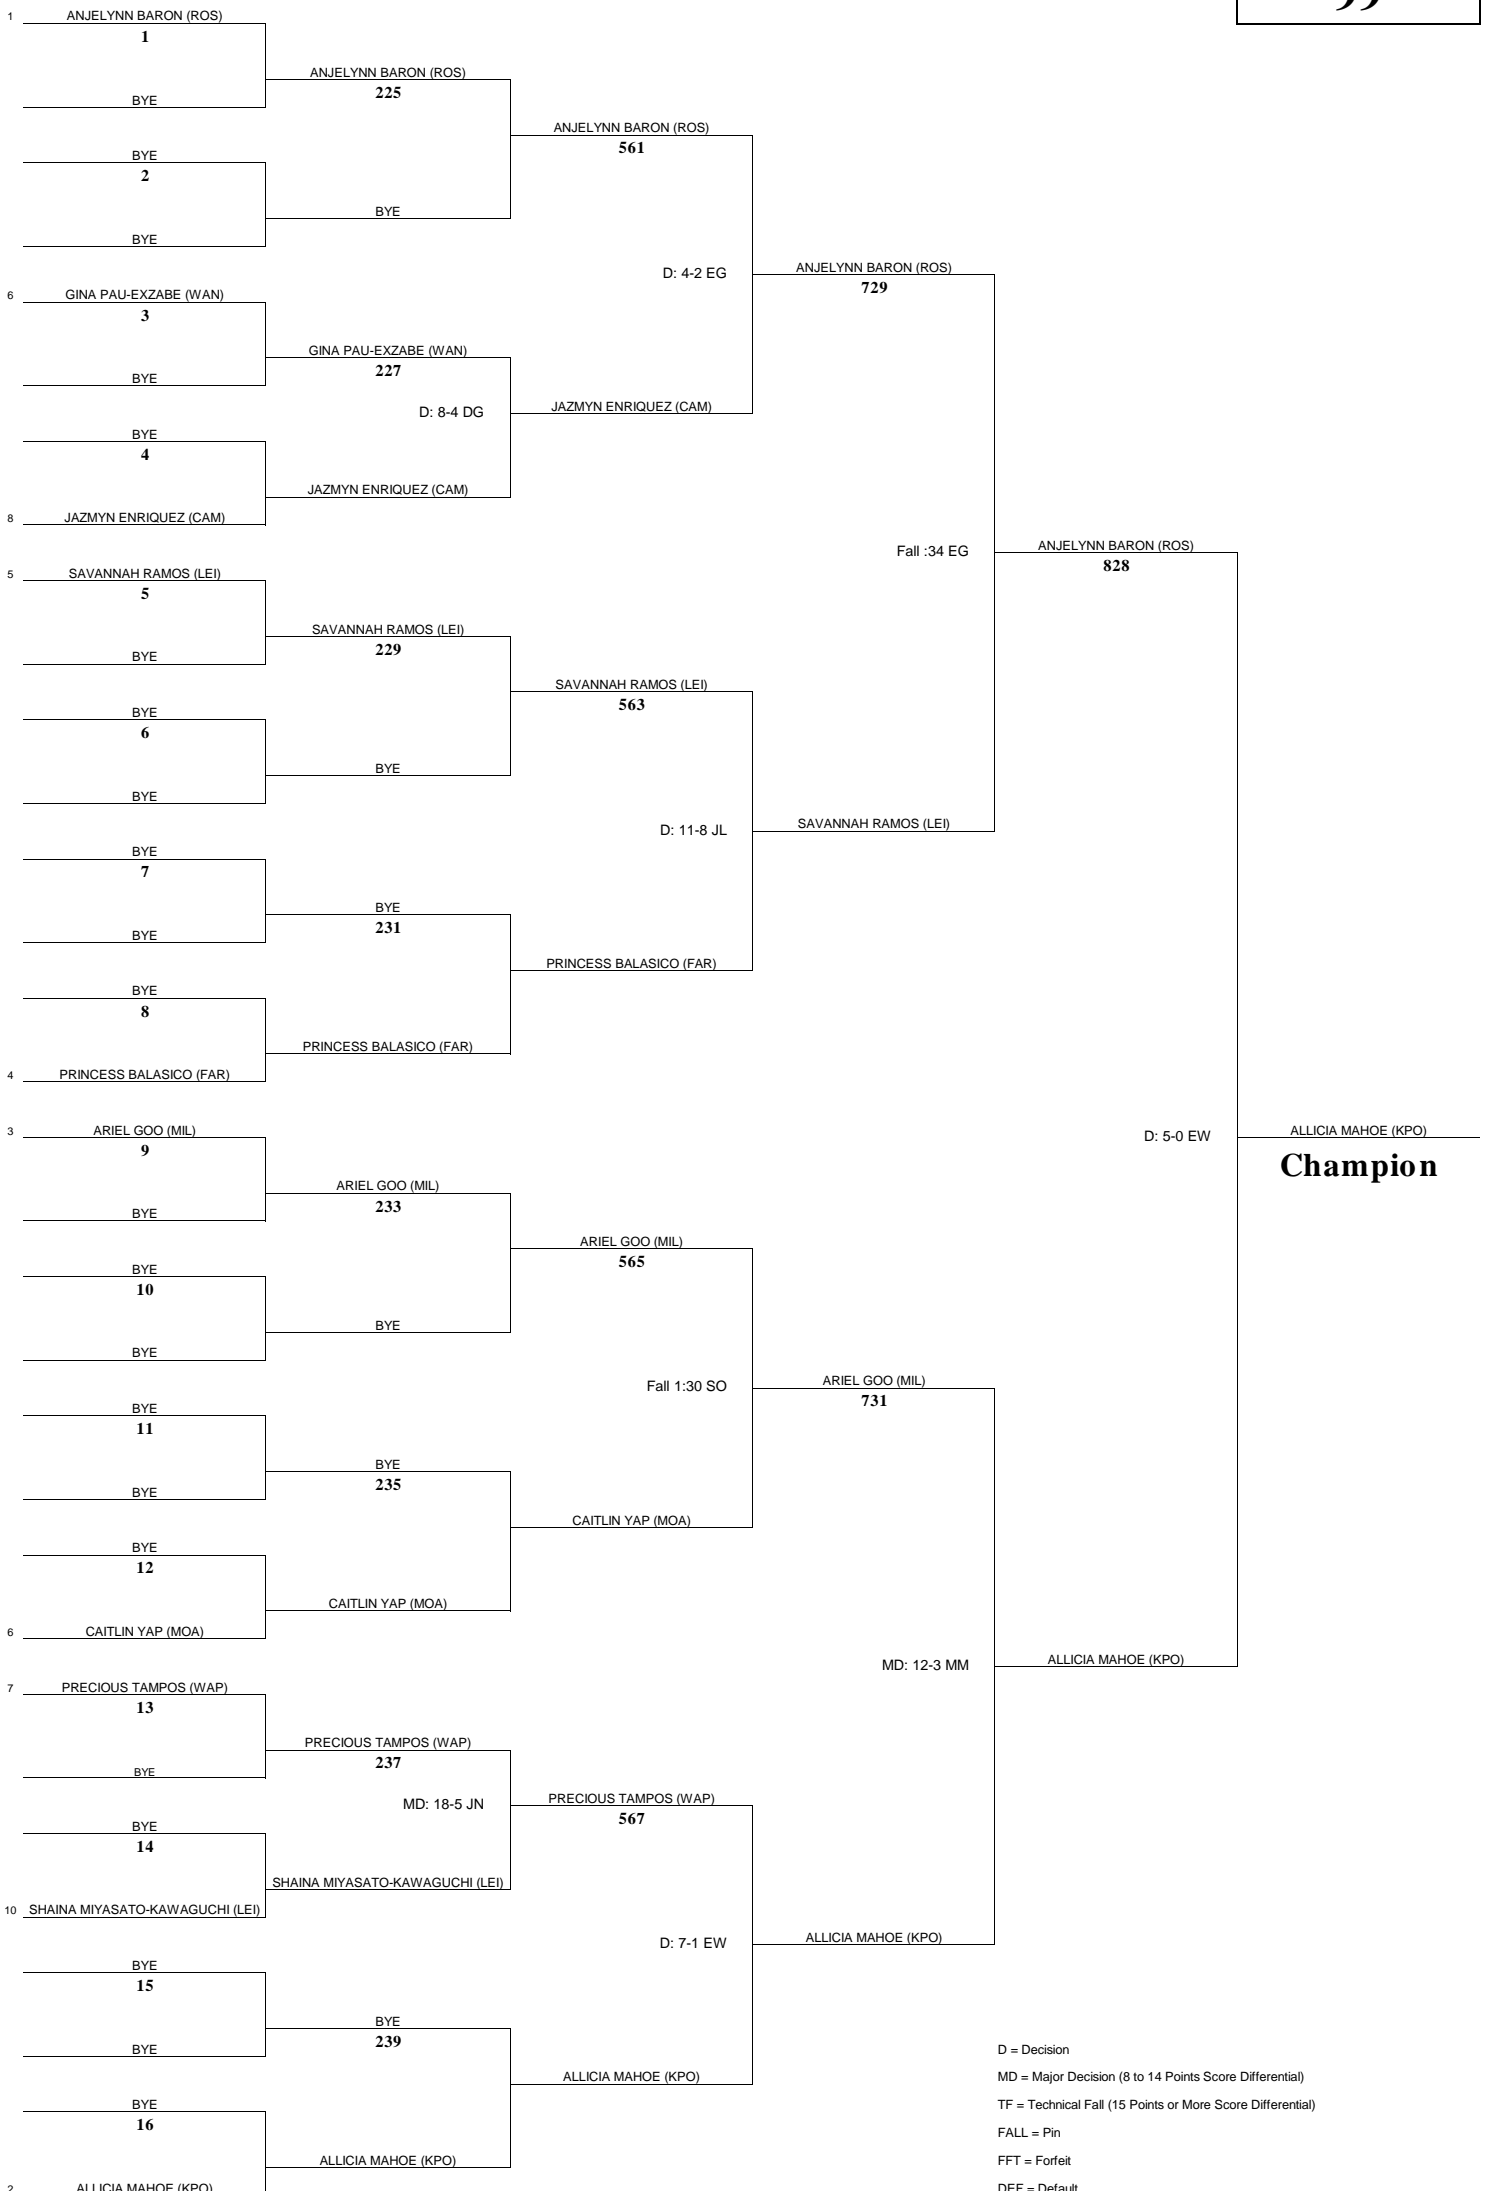

D = Decision
 MD = Major Decision (8 to 14 Points Score Differential)
 TF = Technical Fall (15 Points or More Score Differential)
 FALL = Pin
 FFT = Forfeit
 DEF = Default
 DQ = Disqualification
 OT = Over Time