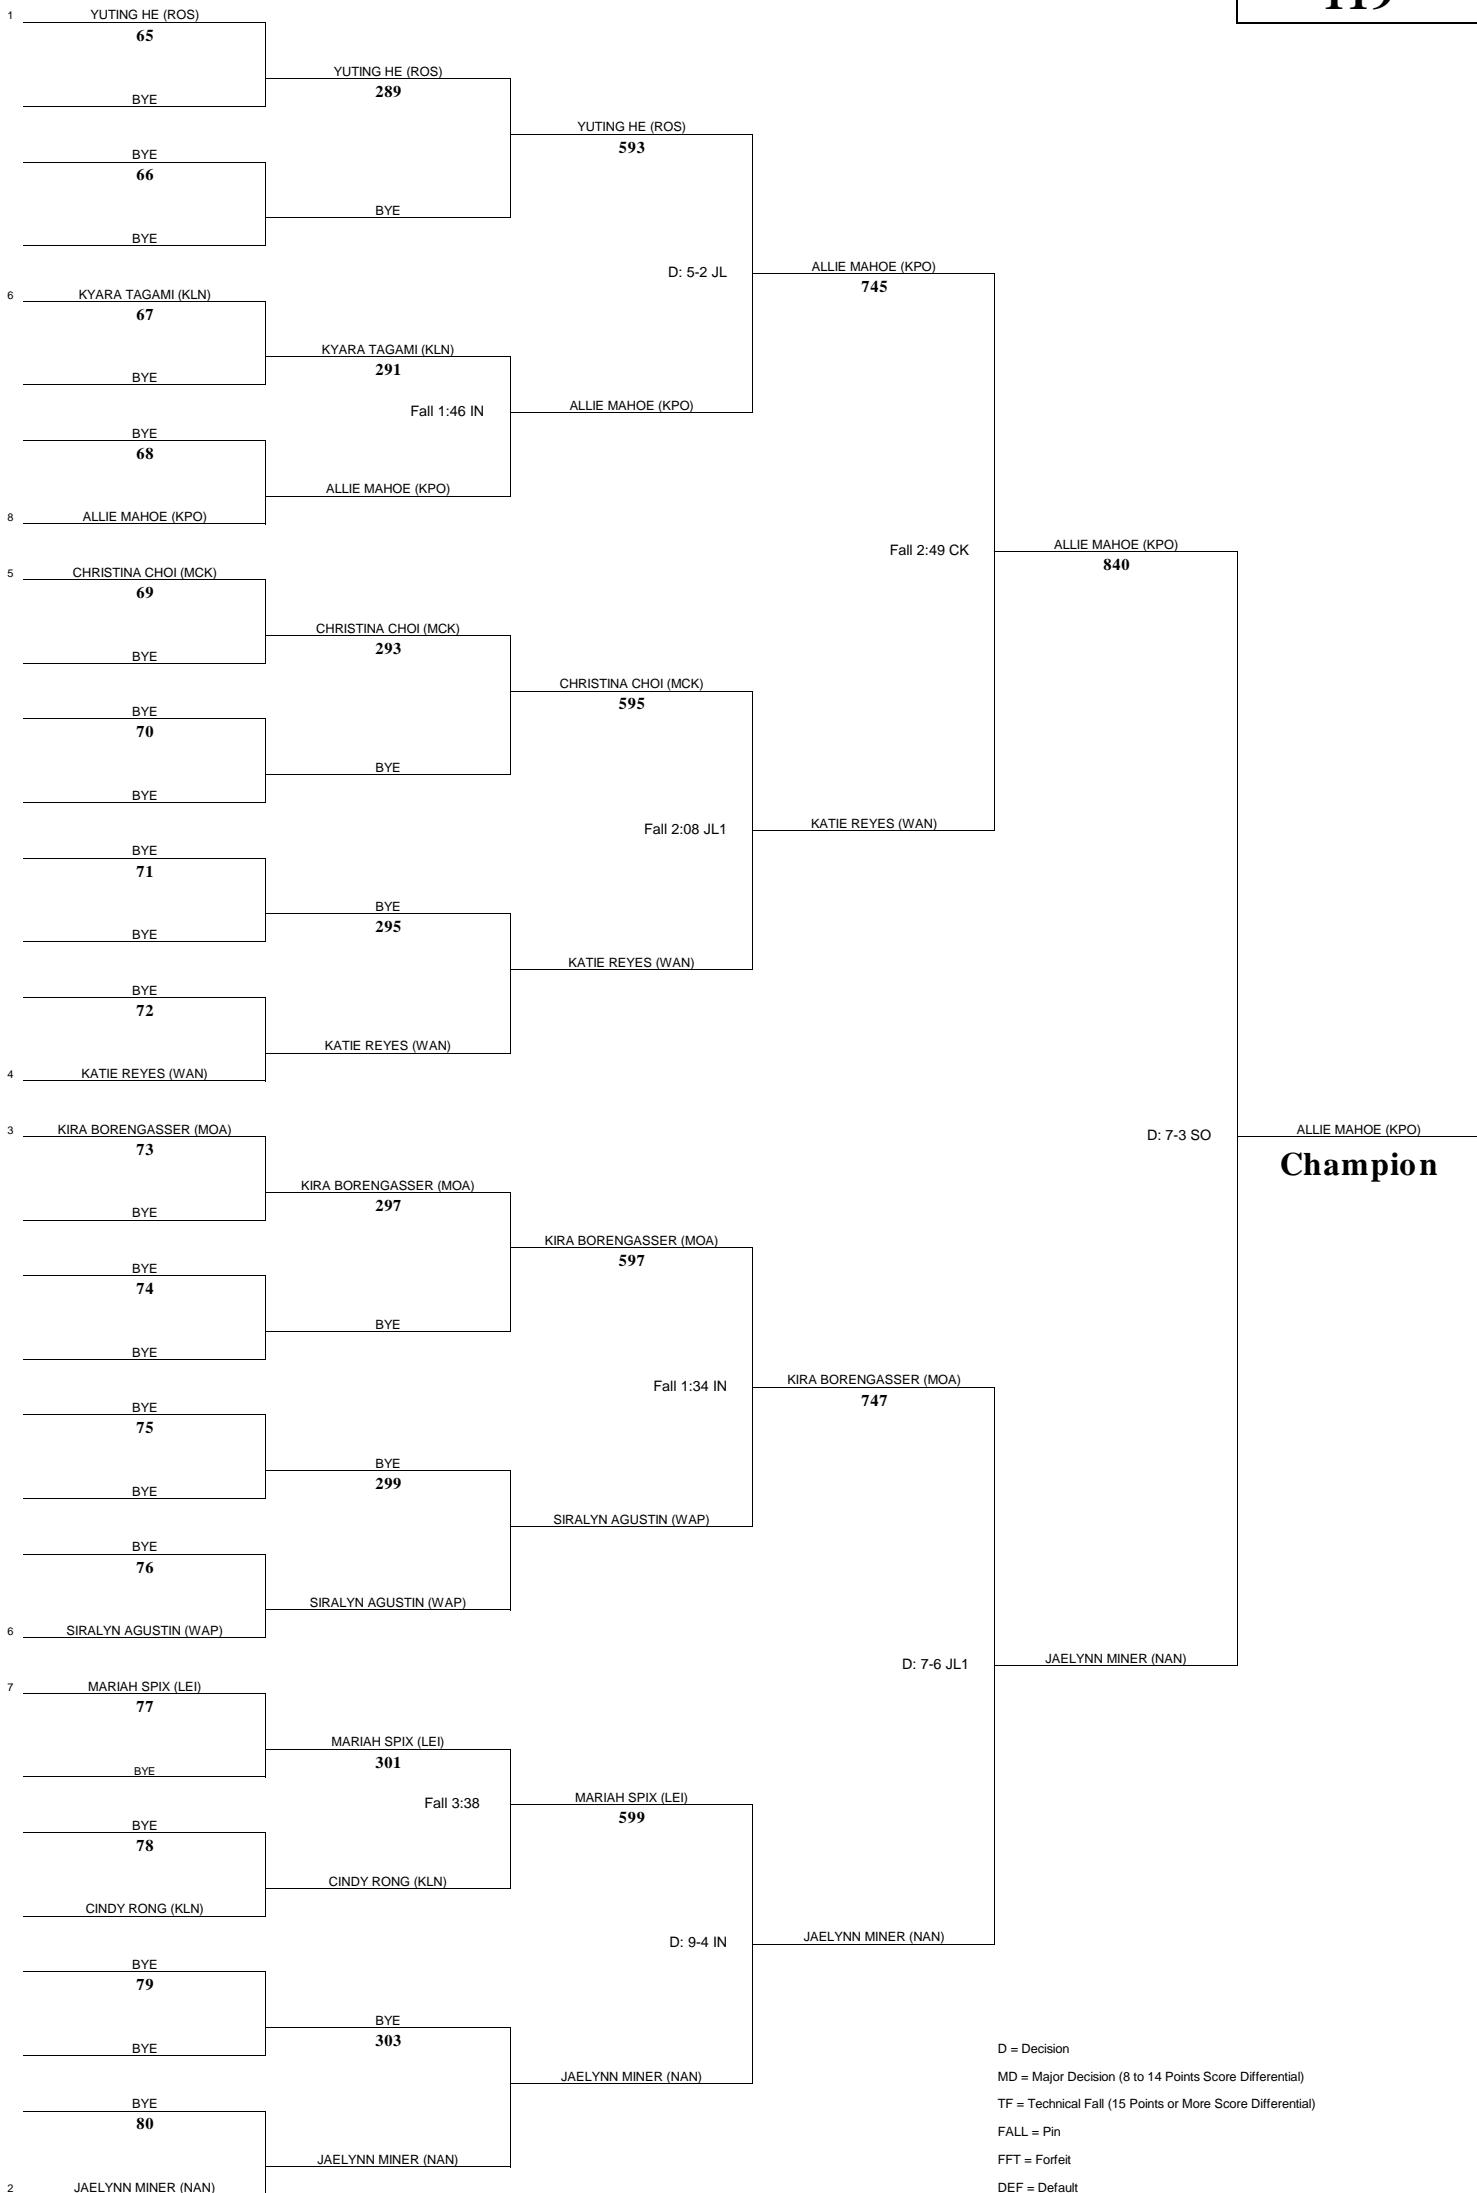

OAHU INTERSCHOLASTIC ASSOCIATION 2017 CHAMPIONSHIP TOURNAMENT (GIRLS)

Championship Rnd 1

Championship Rnd 2

Championship Qtr Finals

Championship Semi-Finals

Championship Finals

WEIGHT CLASS

119