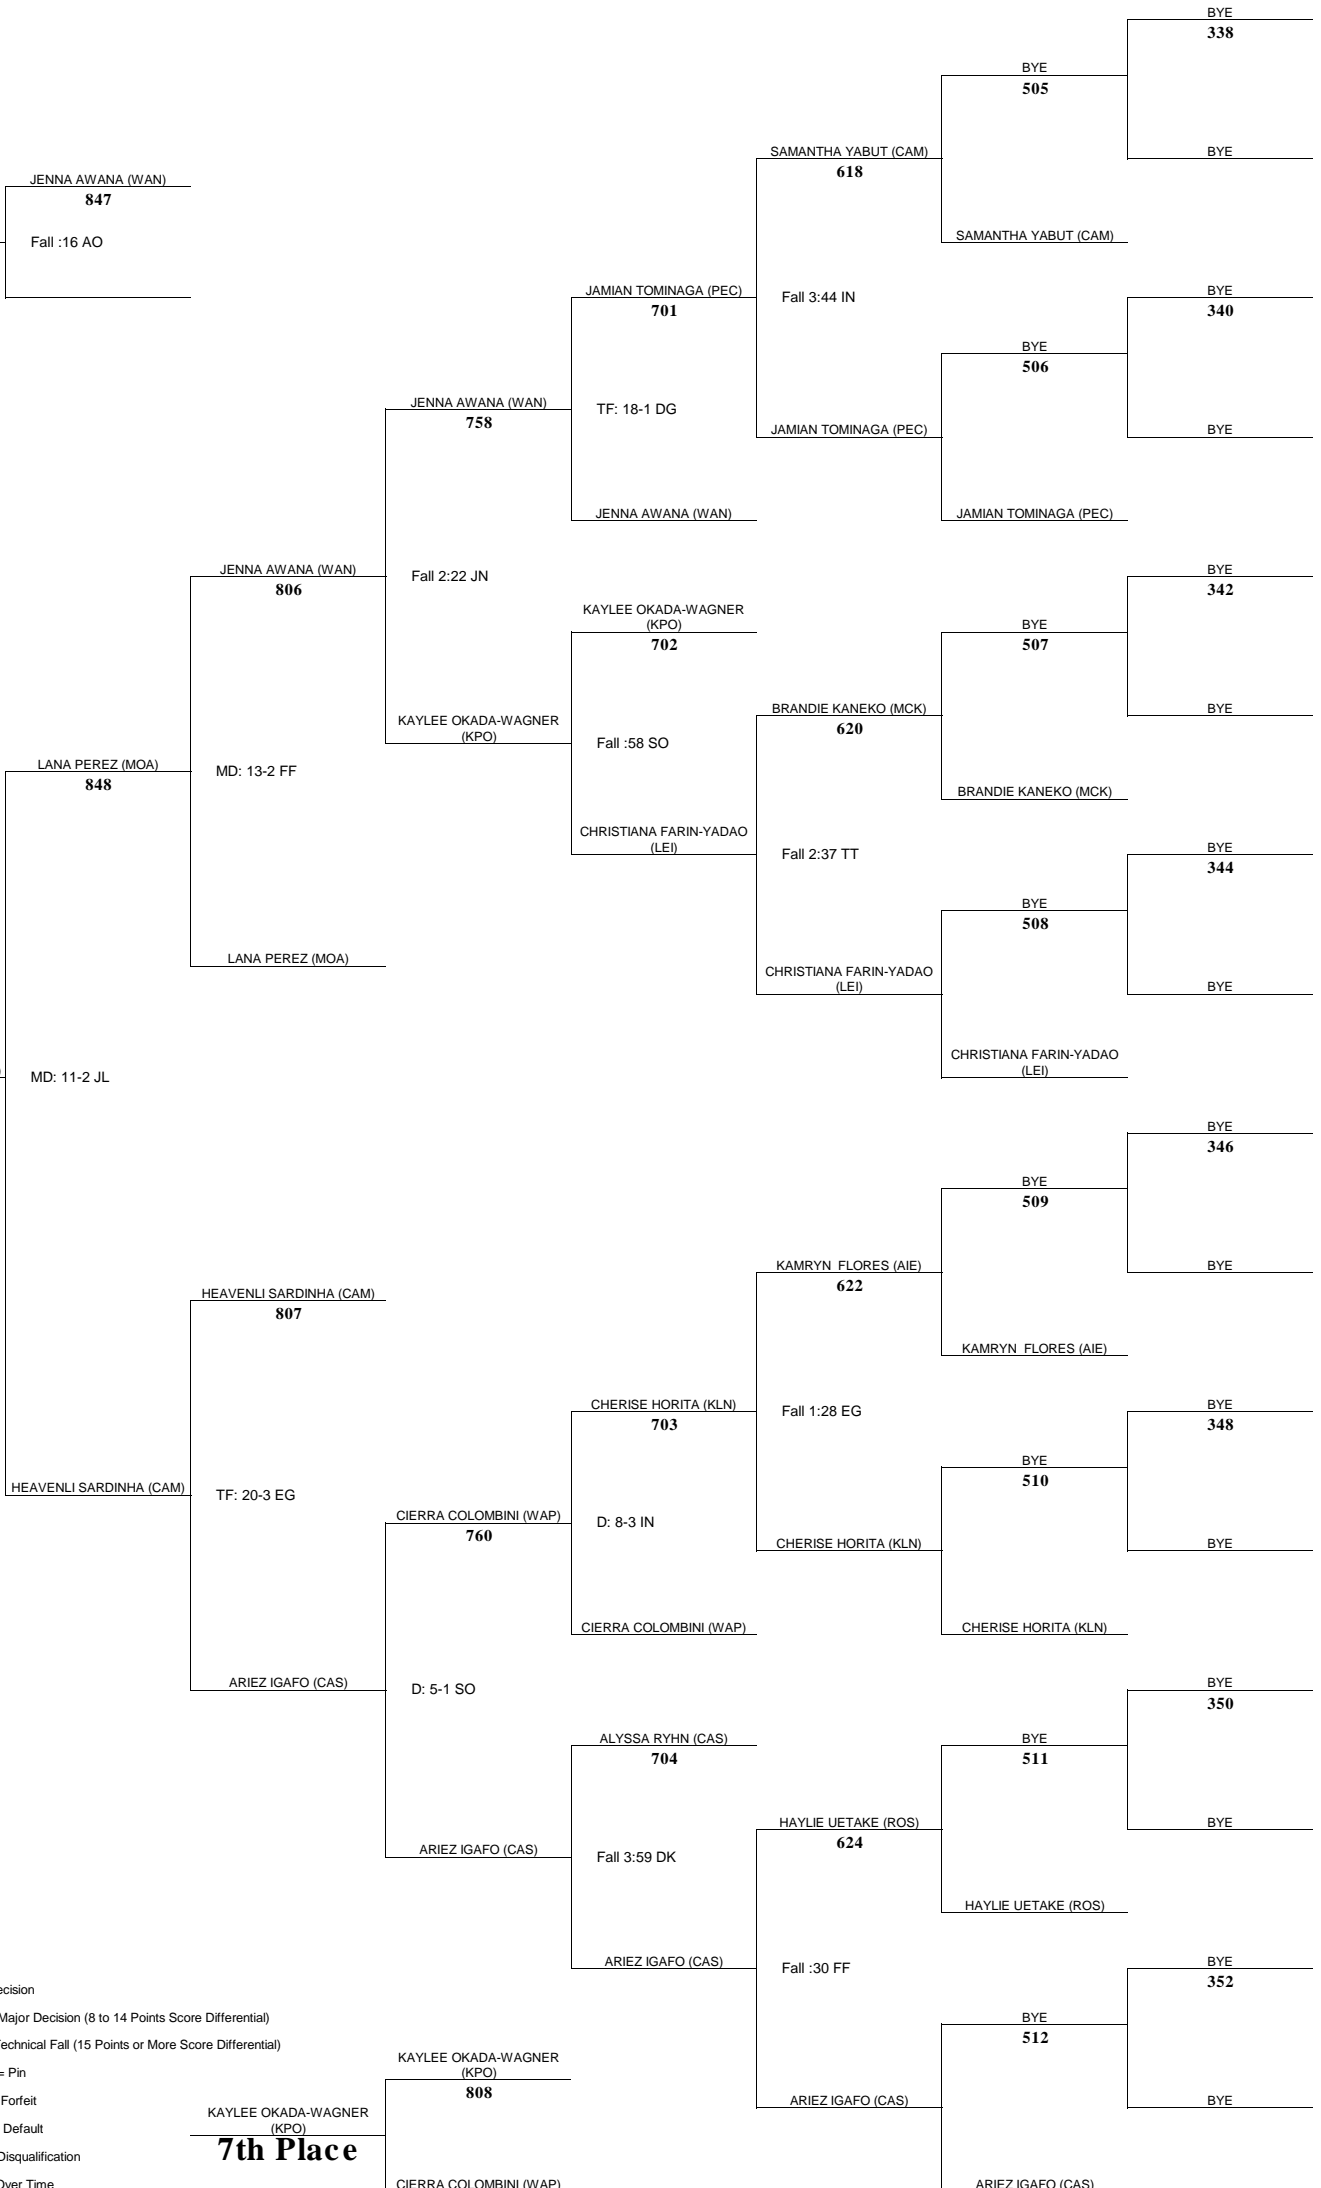

Consolation Rnd 2

Consolation Rnd 1

5th Place

3rd Place

7th Place

- D = Decision
- MD = Major Decision (8 to 14 Points Score Differential)
- TF = Technical Fall (15 Points or More Score Differential)
- FALL = Pin
- FFT = Forfeit
- DEF = Default
- DQ = Disqualification
- OT = Over Time