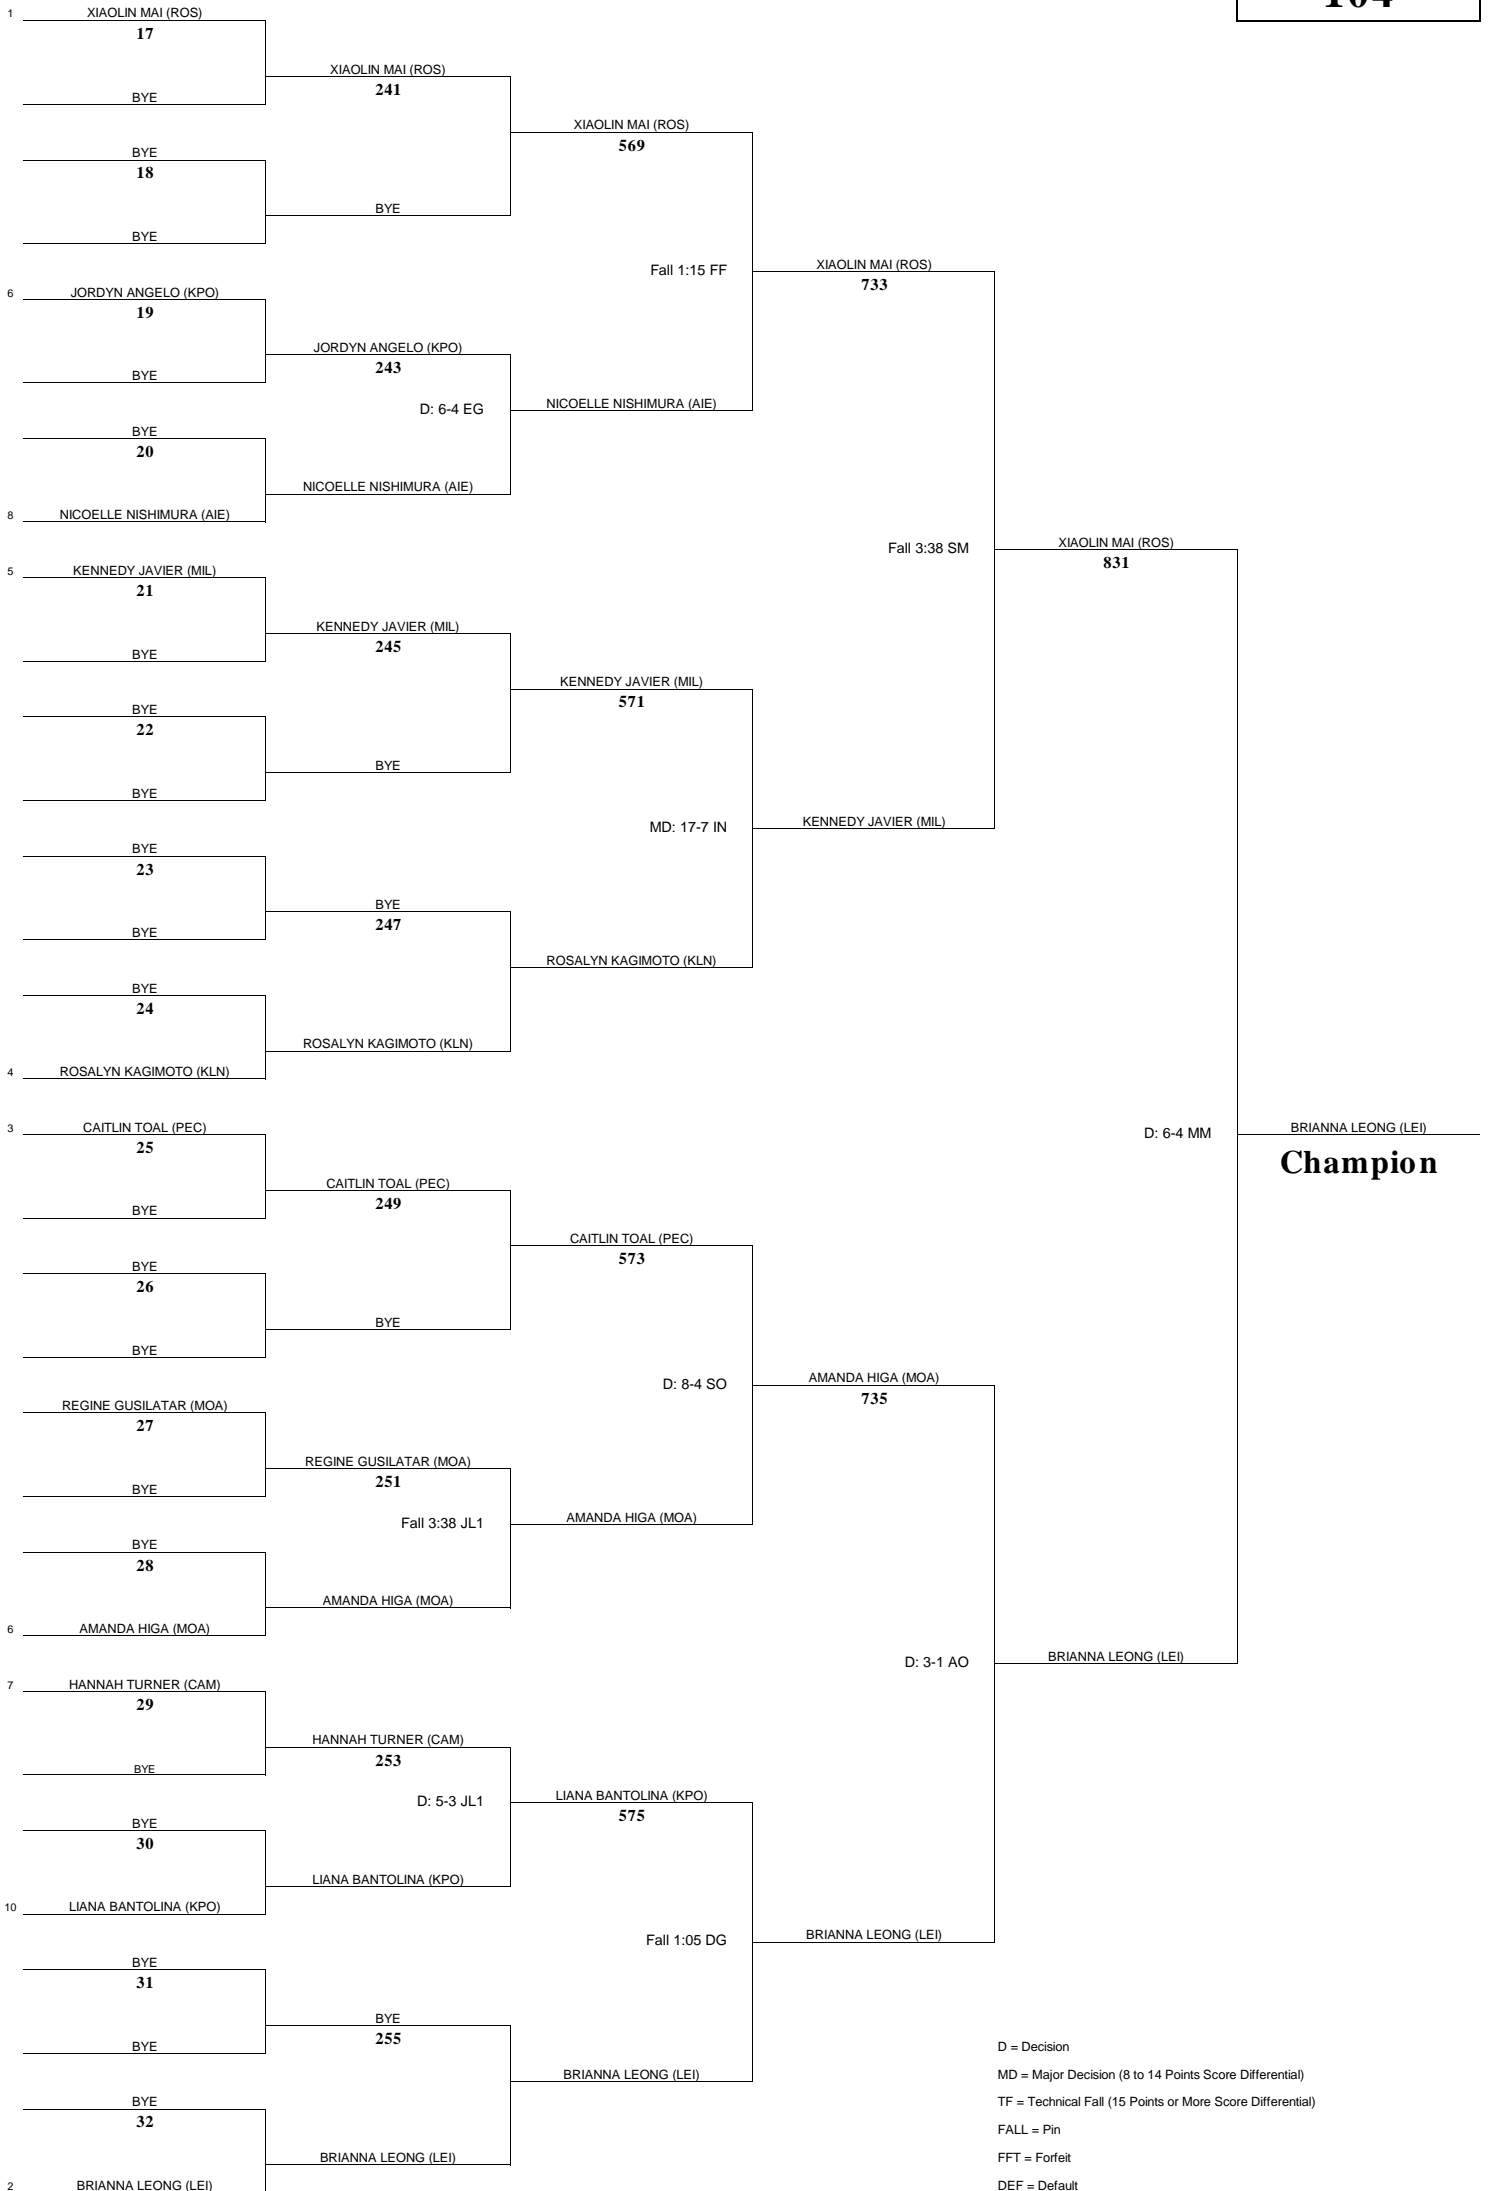

OAHU INTERSCHOLASTIC ASSOCIATION 2017 CHAMPIONSHIP TOURNAMENT (GIRLS)

Championship Rnd 1

Championship Rnd 2

Championship Qtr Finals

Championship Semi-Finals

Championship Finals

WEIGHT CLASS

104