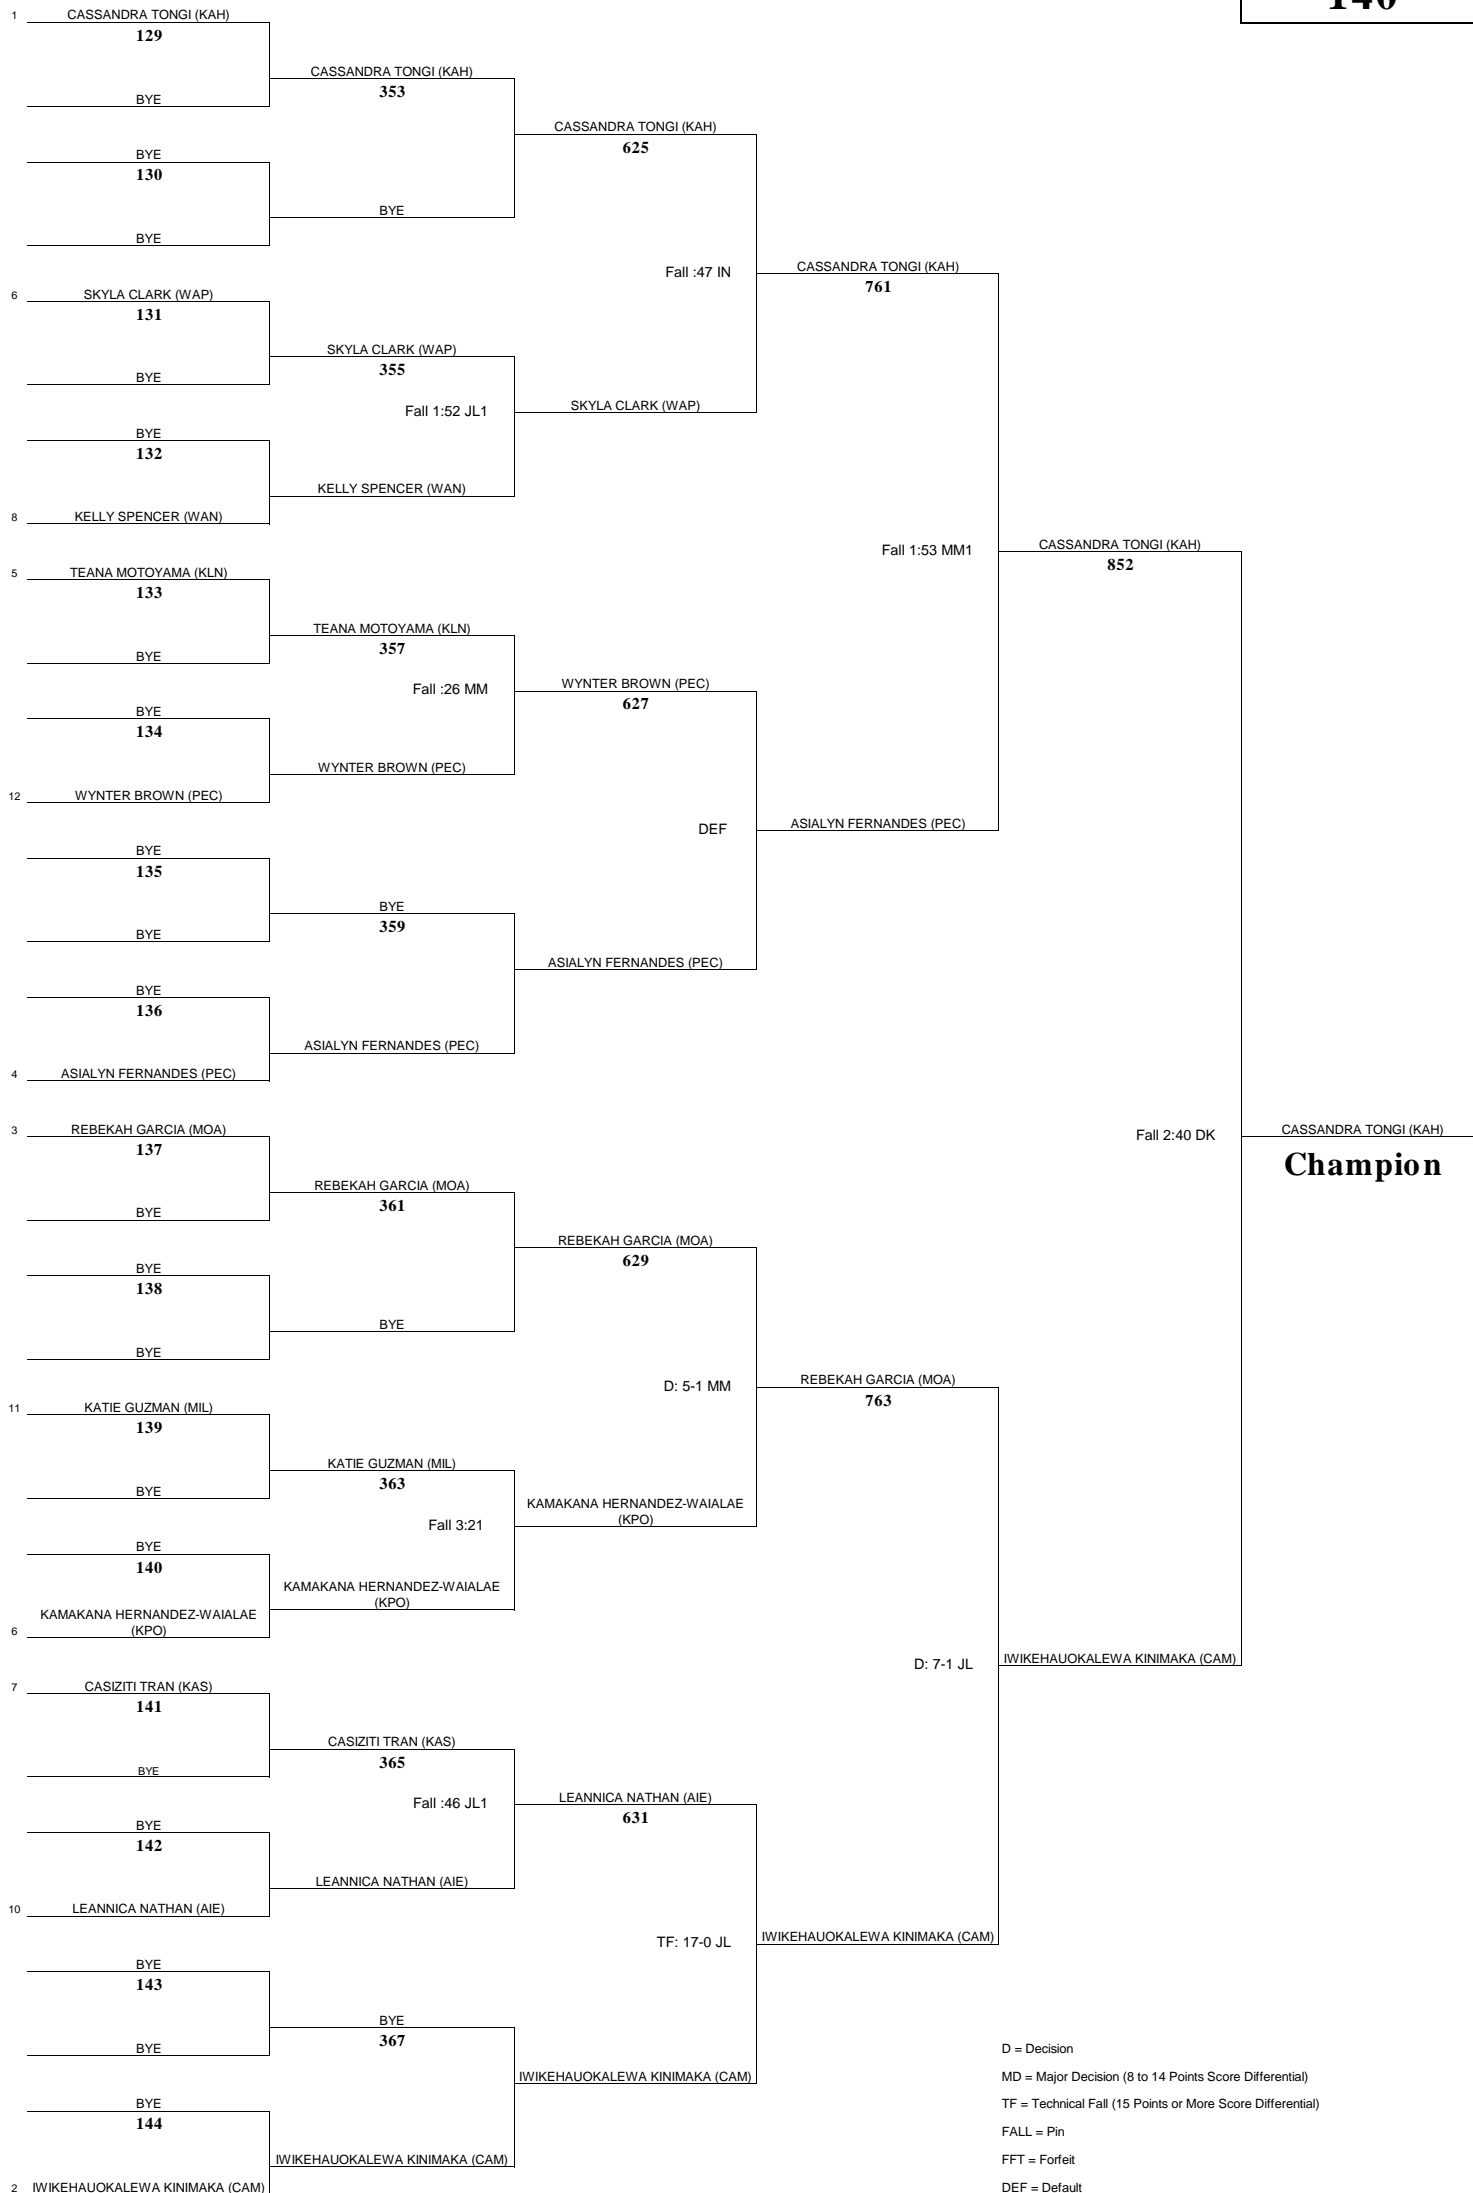

D = Decision
 MD = Major Decision (8 to 14 Points Score Differential)
 TF = Technical Fall (15 Points or More Score Differential)
 FALL = Pin
 FFT = Forfeit
 DEF = Default
 DQ = Disqualification
 OT = Over Time