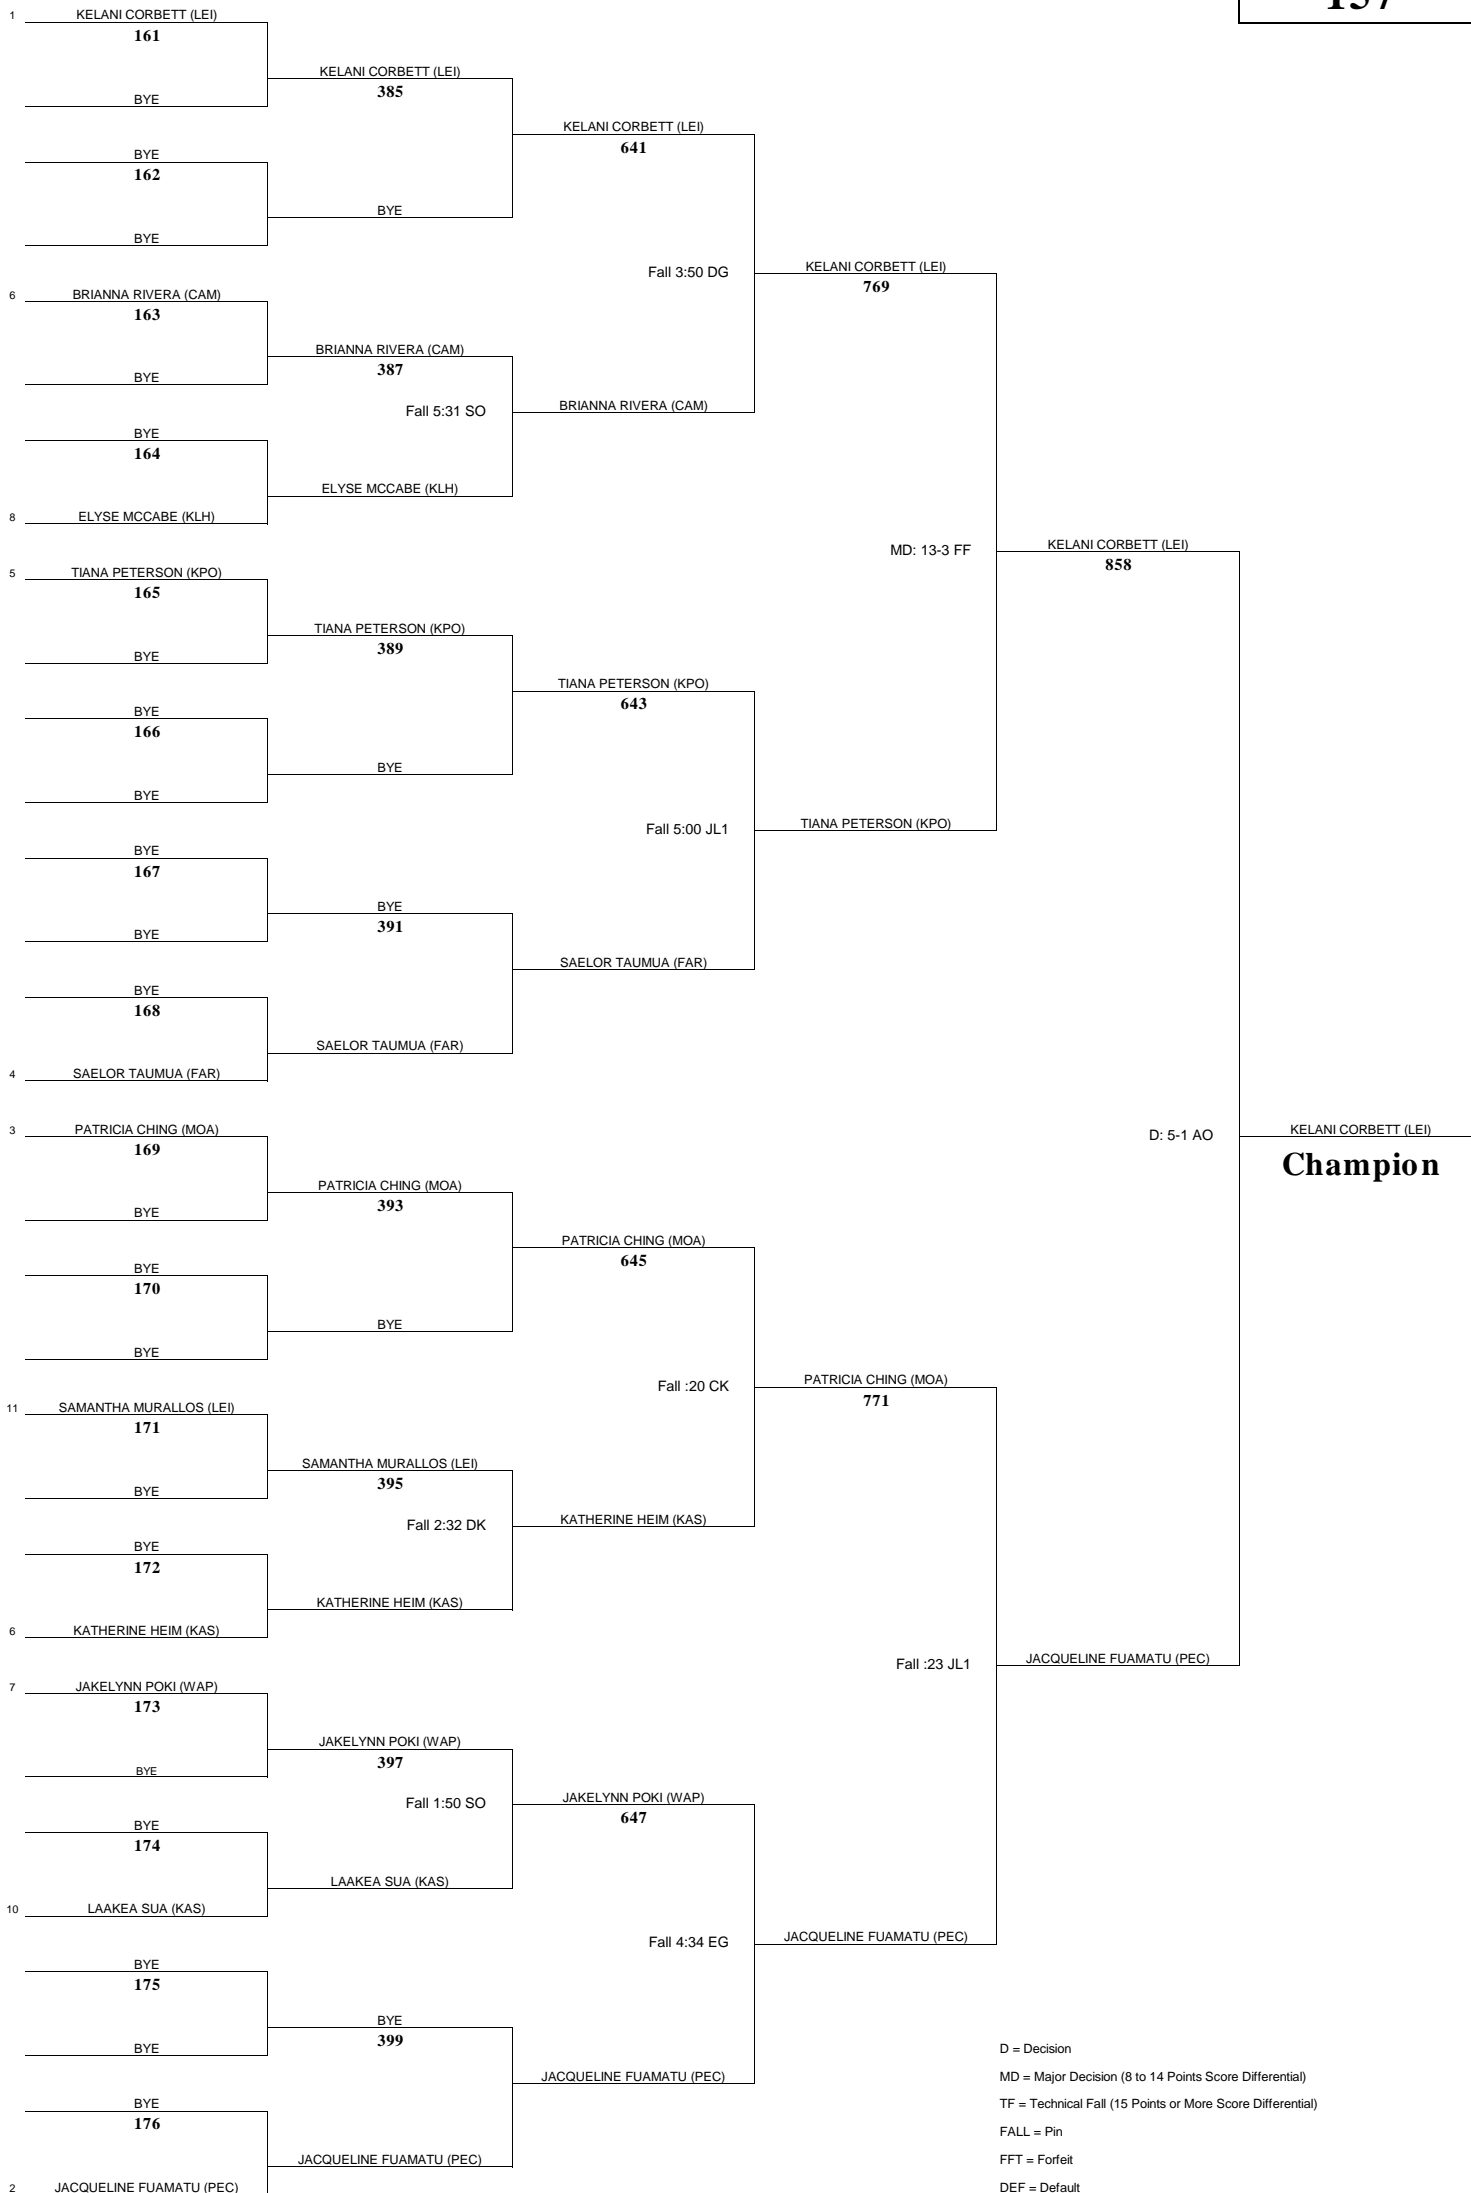

OAHU INTERSCHOLASTIC ASSOCIATION 2017 CHAMPIONSHIP TOURNAMENT (GIRLS)

Championship Rnd 1

Championship Rnd 2

Championship Qtr Finals

Championship Semi-Finals

Championship Finals

WEIGHT CLASS

157