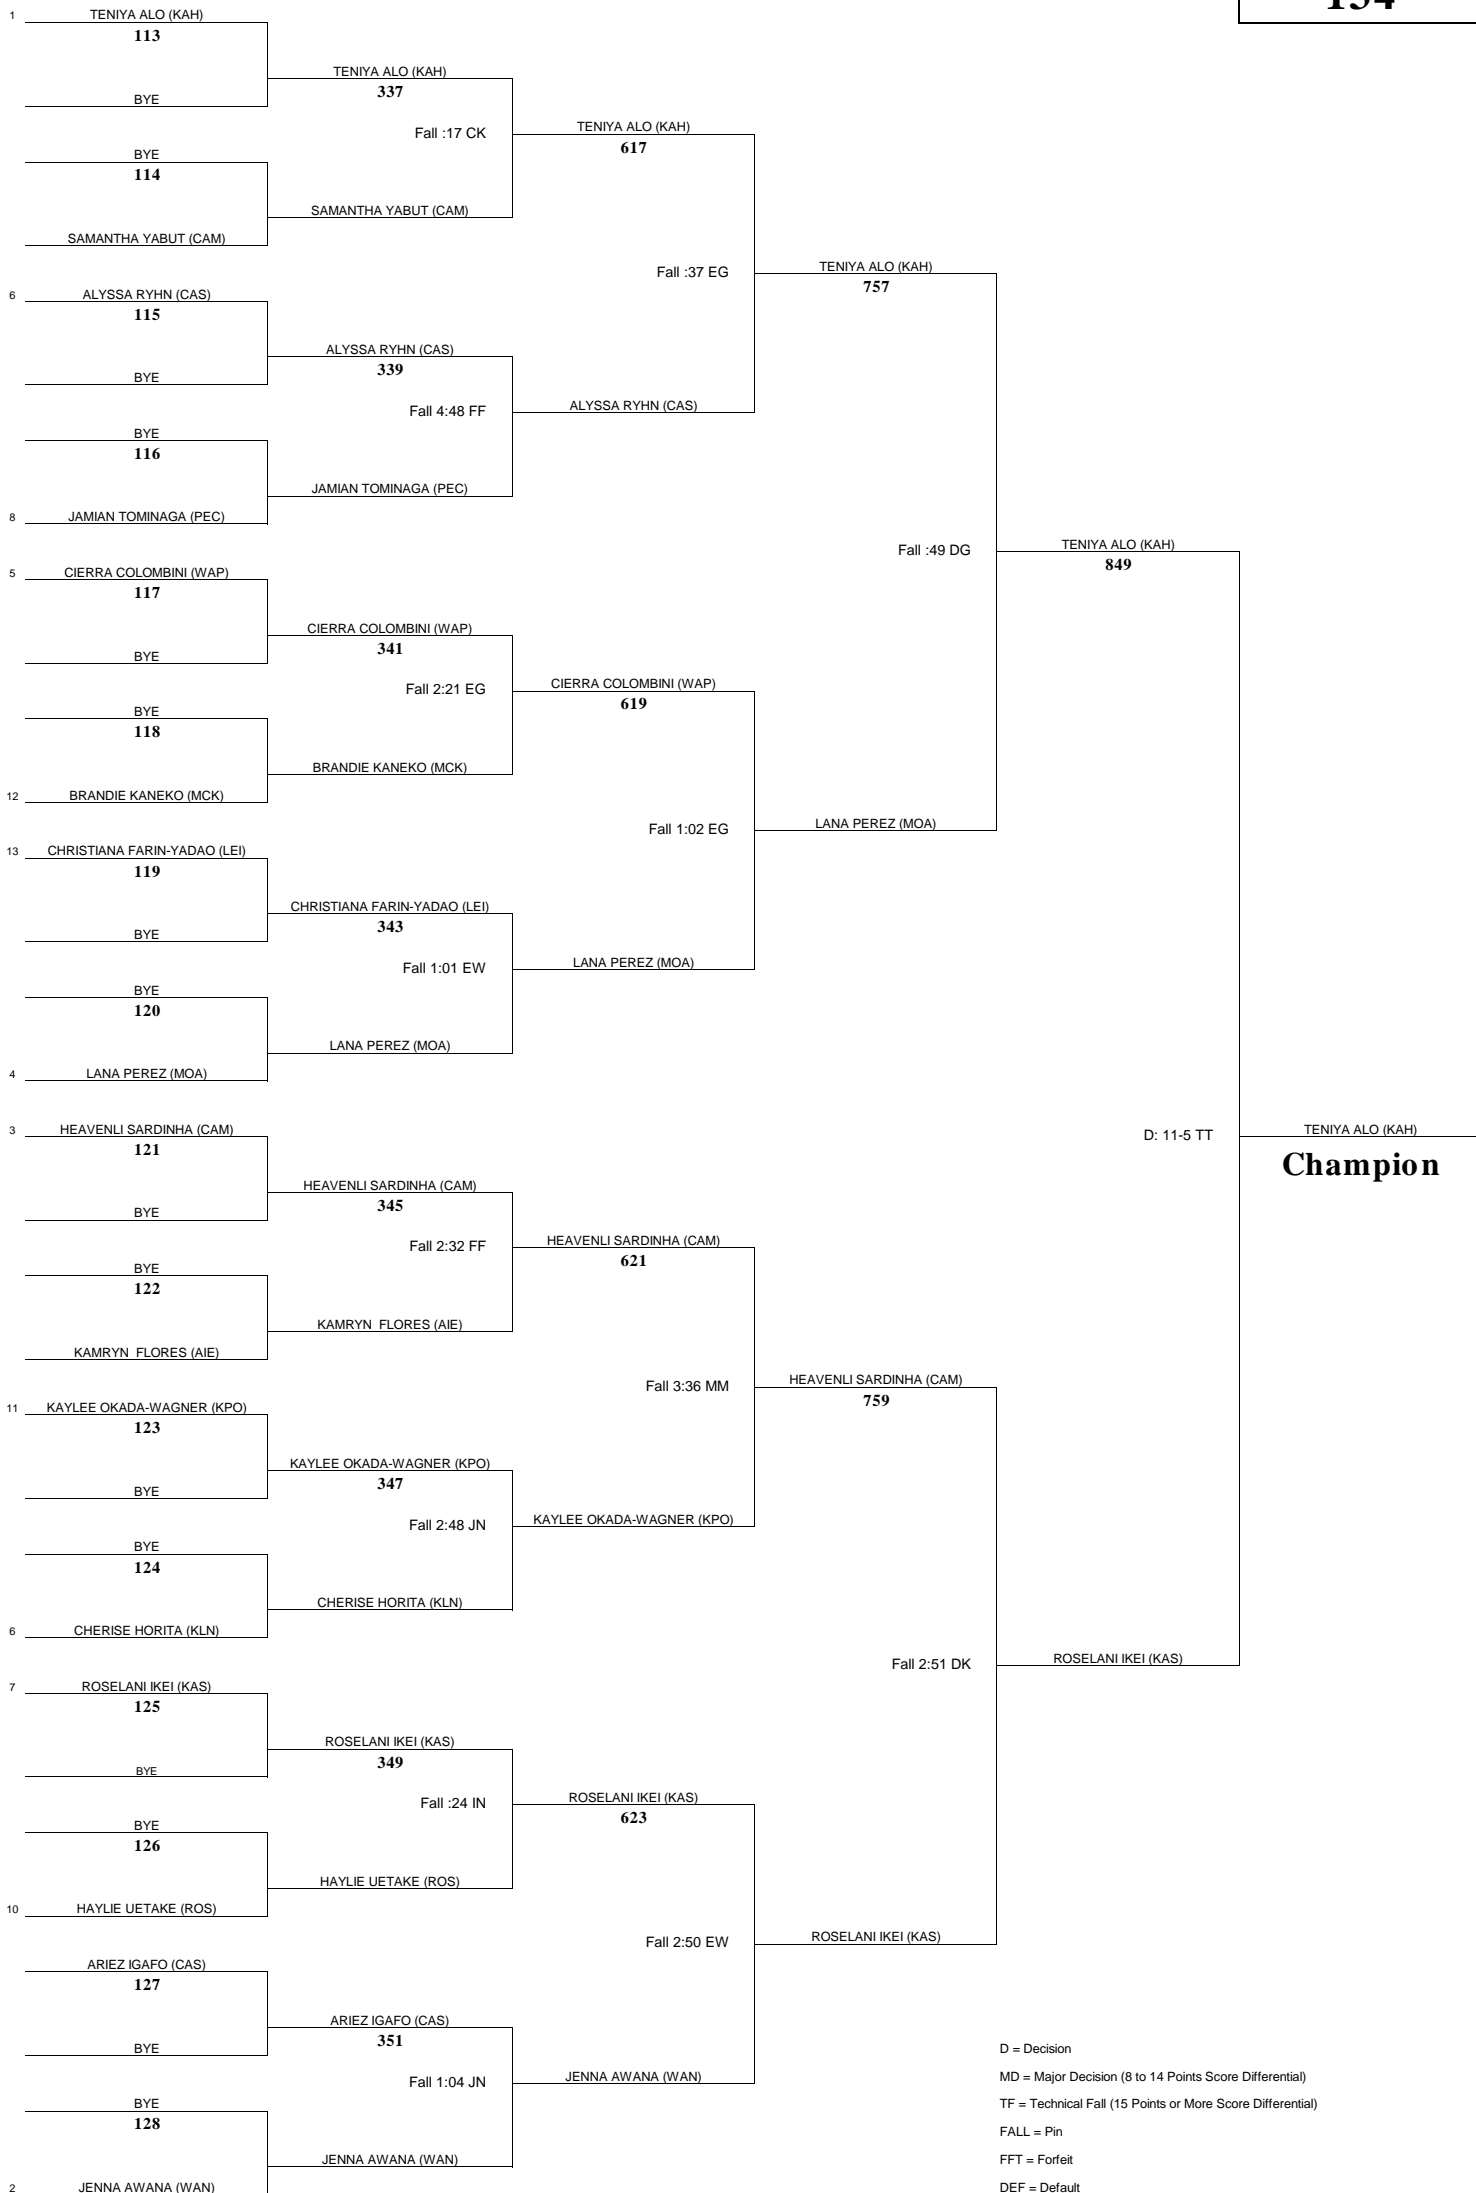

OAHU INTERSCHOLASTIC ASSOCIATION 2017 CHAMPIONSHIP TOURNAMENT (GIRLS)

Championship Rnd 1

Championship Rnd 2

Championship Qtr Finals

Championship Semi-Finals

Championship Finals

WEIGHT CLASS

134