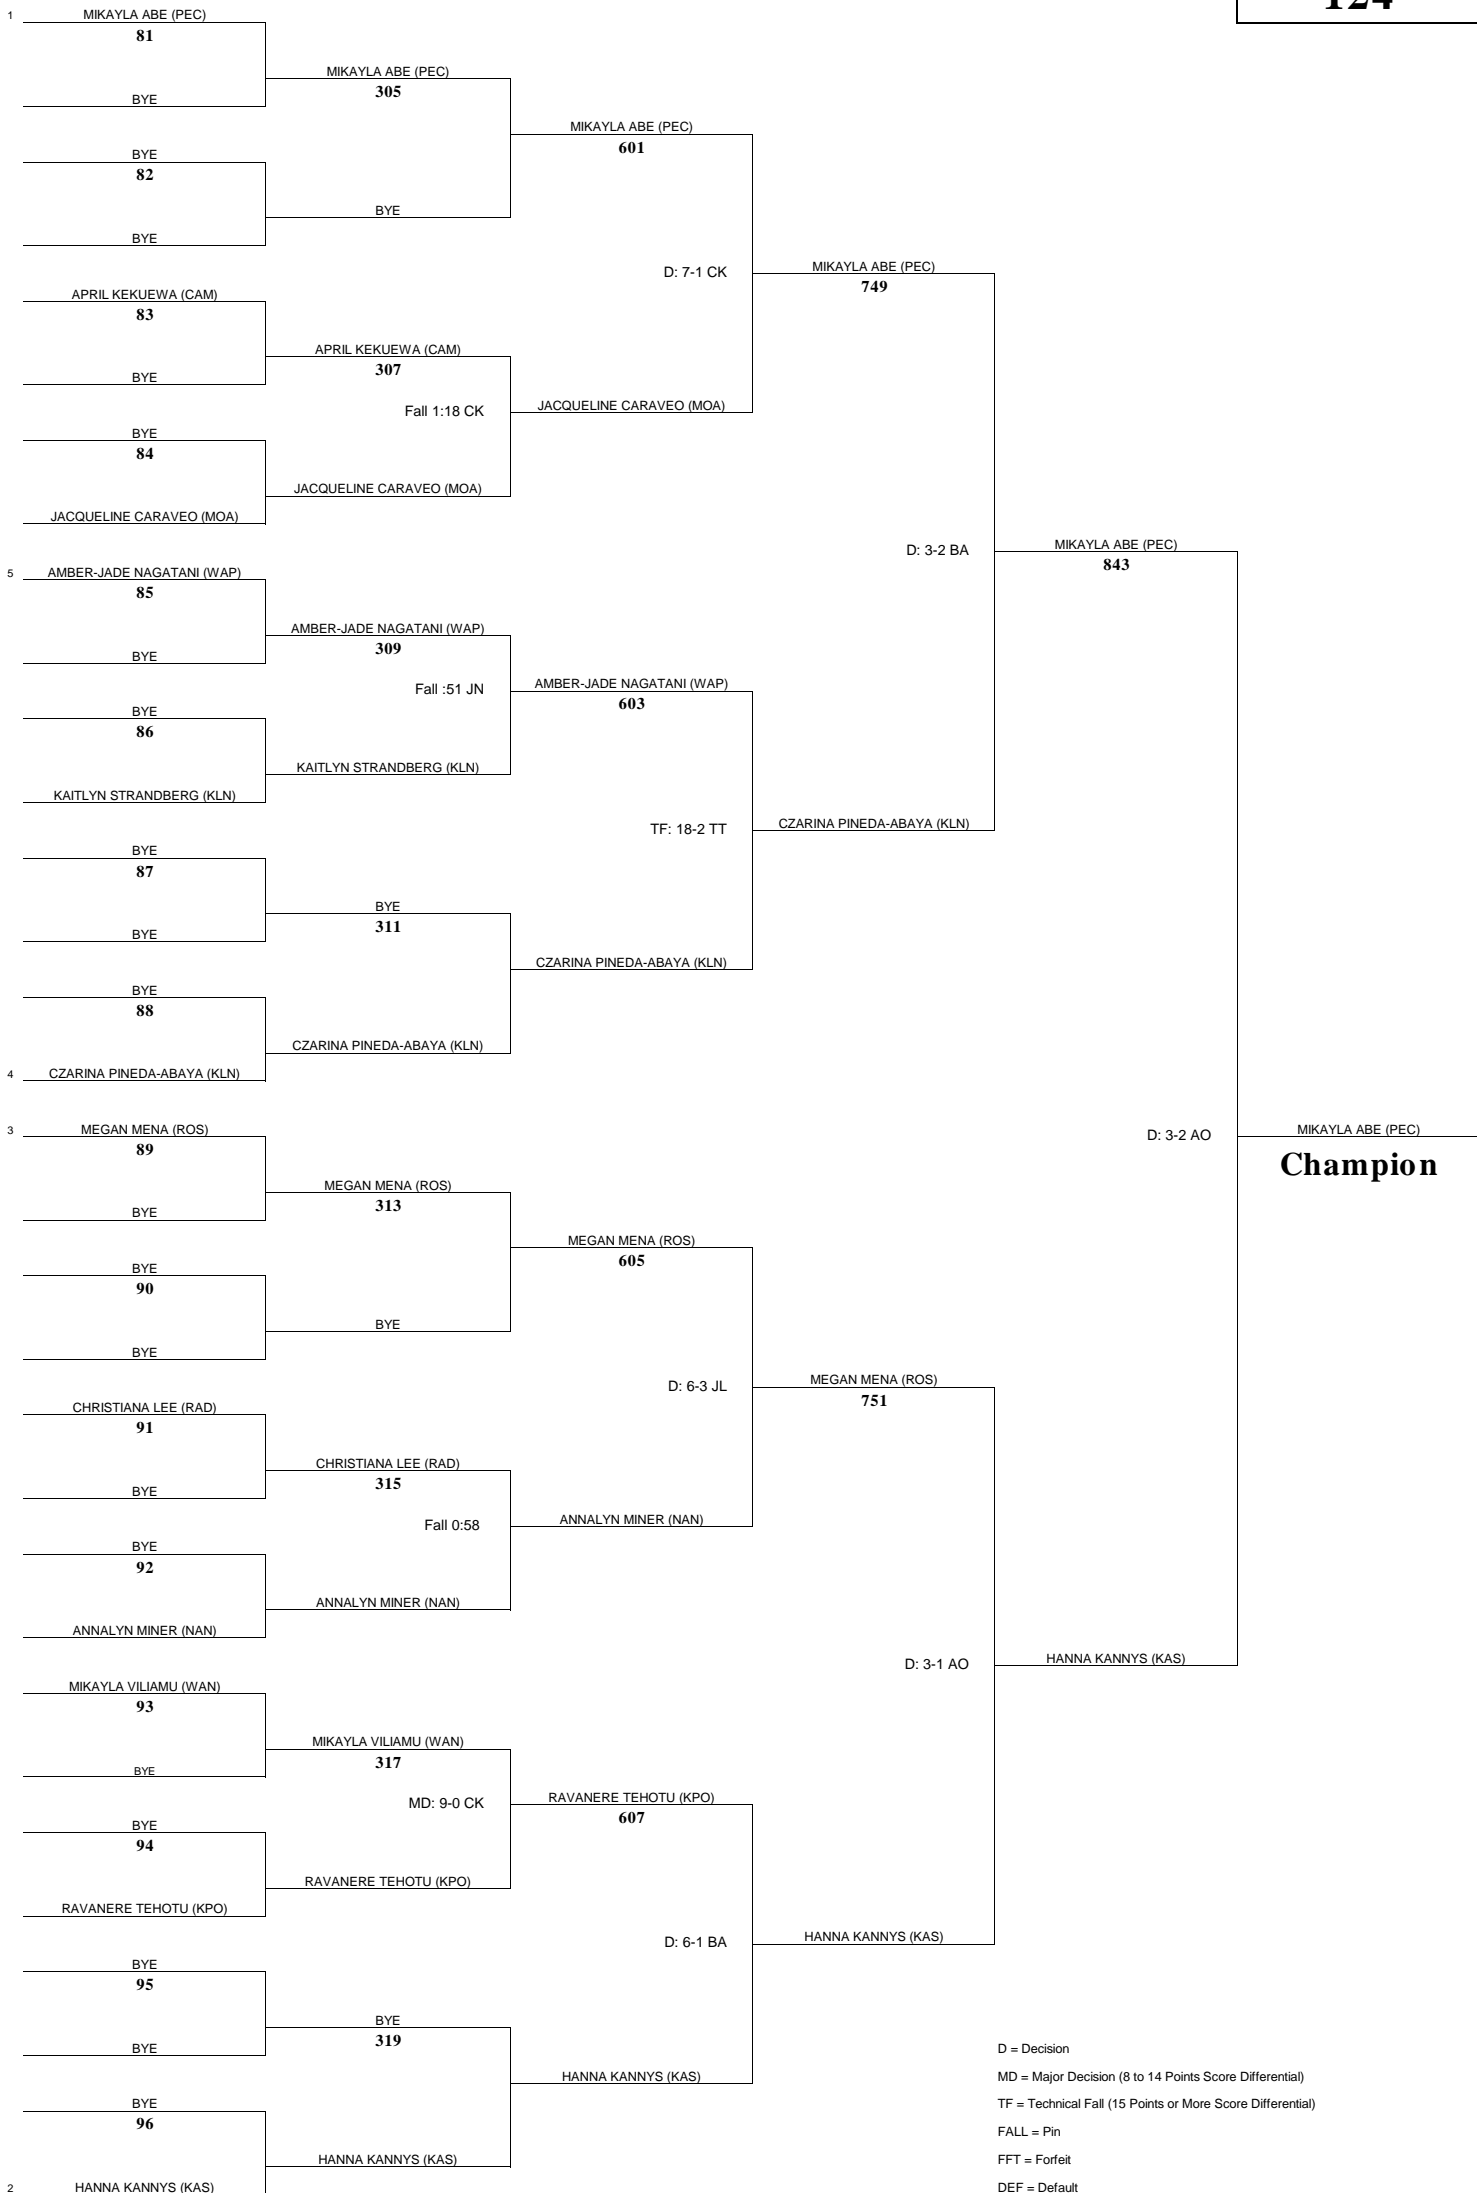

OAHU INTERSCHOLASTIC ASSOCIATION 2017 CHAMPIONSHIP TOURNAMENT (GIRLS)

Championship Rnd 1

Championship Rnd 2

Championship Qtr Finals

Championship Semi-Finals

Championship Finals

WEIGHT CLASS

124