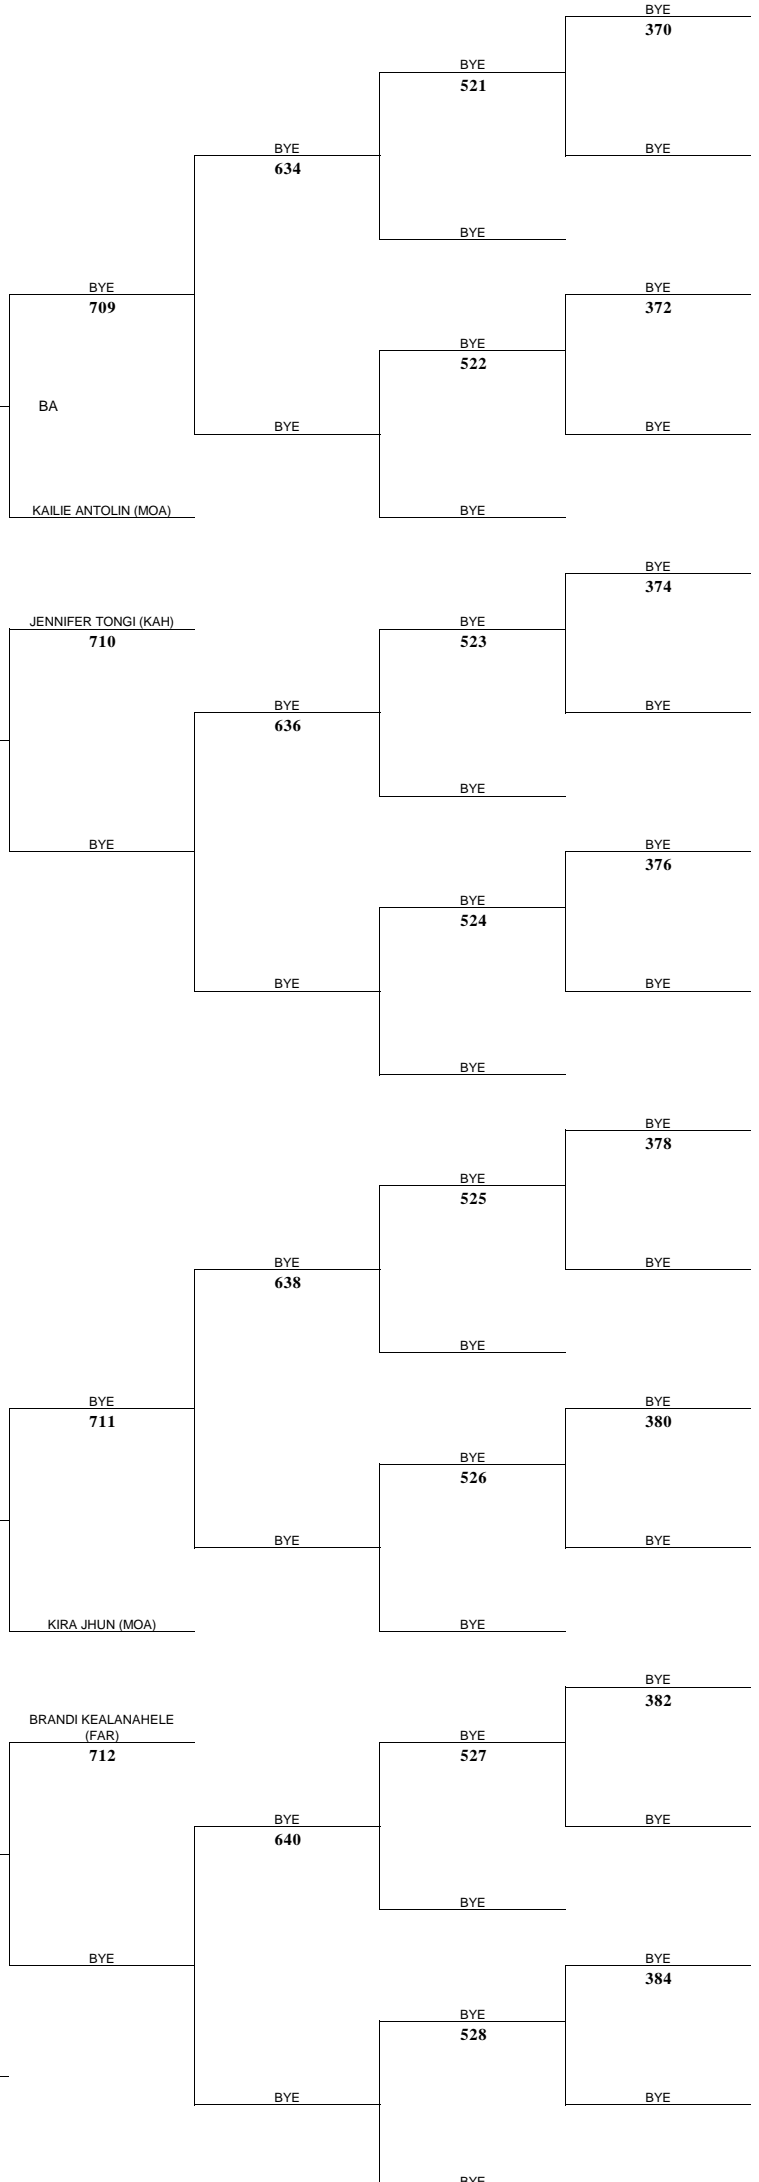

OAHU INTERSCHOLASTIC ASSOCIATION 2017 CHAMPIONSHIP TOURNAMENT (GIRLS)

WEIGHT CLASS

147

Consolation Finals

Consolation Semi-Finals

Consolation Qtr-Finals

Consolation Rnd 4

Consolation Rnd 3

Consolation Rnd 2

Consolation Rnd 1

BRANDI KEALANAHELE
(FAR)

5th Place

KASIANE KAWAI-JOSE (KPO)
853
D: 6-4 SO
BRANDI KEALANAHELE
(FAR)

NINA SEOANE (PEC)

3rd Place

JENNIFER TONGI (KAH)
854

Fall 2:42 MM1

NINA SEOANE (PEC)

JENNIFER TONGI (KAH)
812

D: 10-7 DK

KASIANE KAWAI-JOSE (KPO)

NINA SEOANE (PEC)
813

Fall 2:52 JL1

BRANDI KEALANAHELE (FAR)

KAILIE ANTOLIN (MOA)
766

Fall 1:23 DK

JENNIFER TONGI (KAH)

KIRA JHUN (MOA)
768

Fall 3:48 EG

KAILIE ANTOLIN (MOA)
814

KIRA JHUN (MOA)

7th Place

KIRA JHUN (MOA)

- D = Decision
- MD = Major Decision (8 to 14 Points Score Differential)
- TF = Technical Fall (15 Points or More Score Differential)
- FALL = Pin
- FFT = Forfeit
- DEF = Default
- DQ = Disqualification
- OT = Over Time