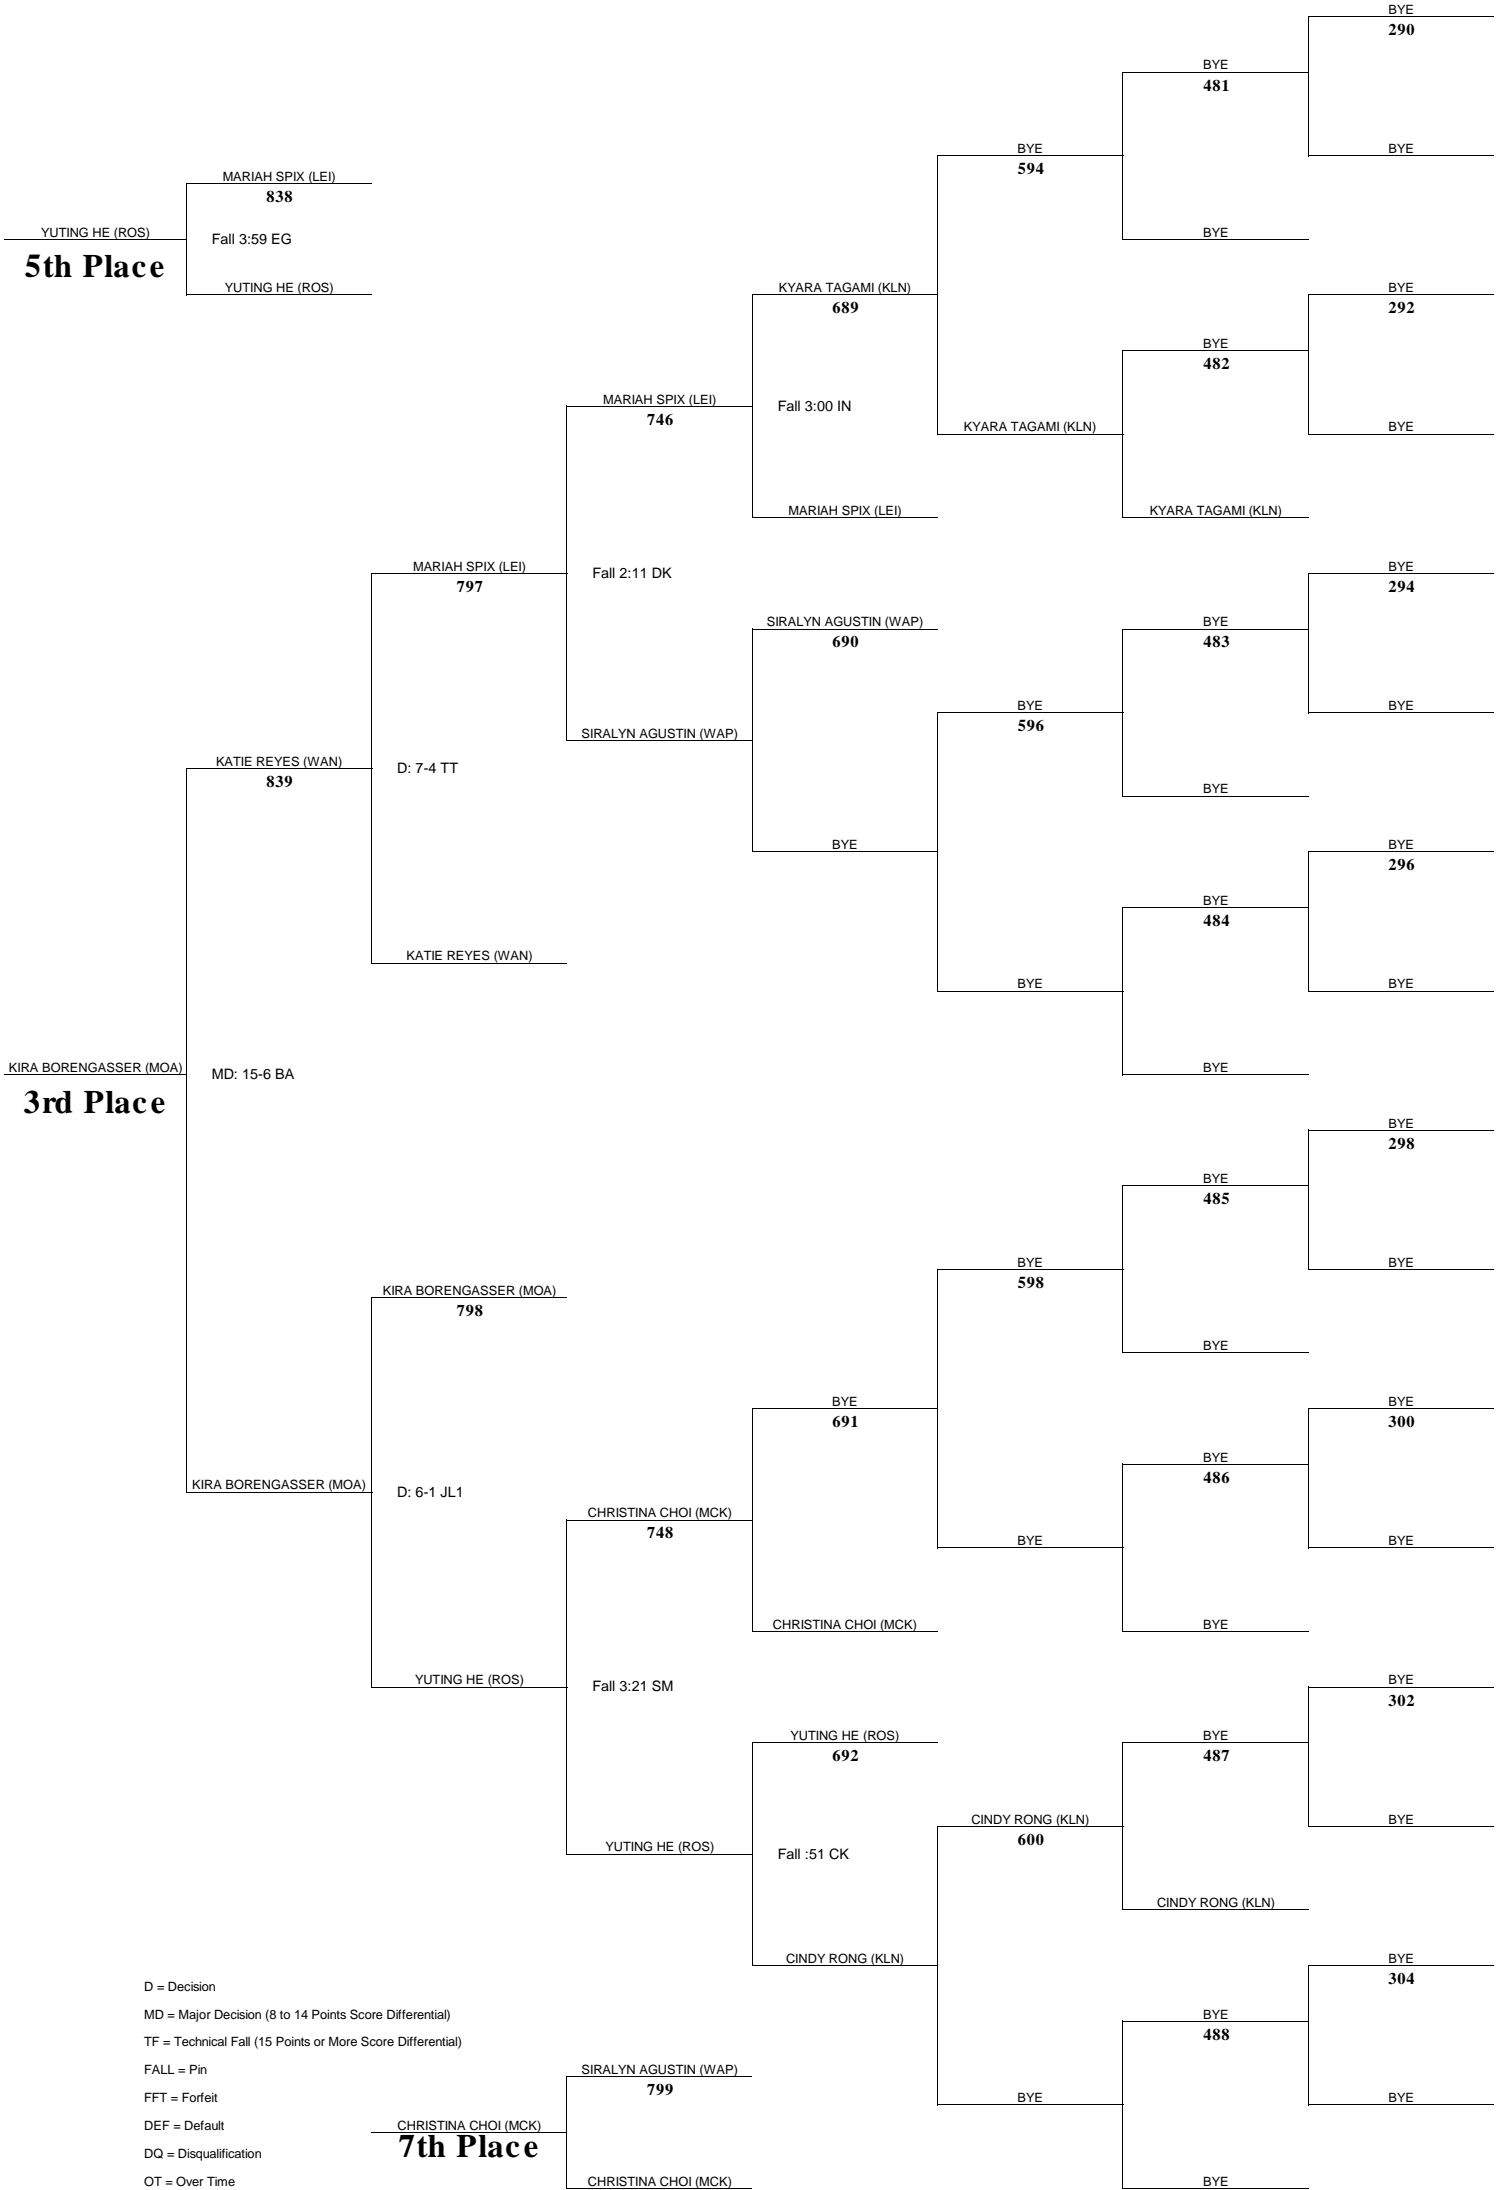

OAHU INTERSCHOLASTIC ASSOCIATION 2017 CHAMPIONSHIP TOURNAMENT (GIRLS)

WEIGHT CLASS

119

Consolation Finals

Consolation Semi-Finals

Consolation Qtr-Finals

Consolation Rnd 4

Consolation Rnd 3

Consolation Rnd 2

Consolation Rnd 1

- D = Decision
- MD = Major Decision (8 to 14 Points Score Differential)
- TF = Technical Fall (15 Points or More Score Differential)
- FALL = Pin
- FFT = Forfeit
- DEF = Default
- DQ = Disqualification
- OT = Over Time