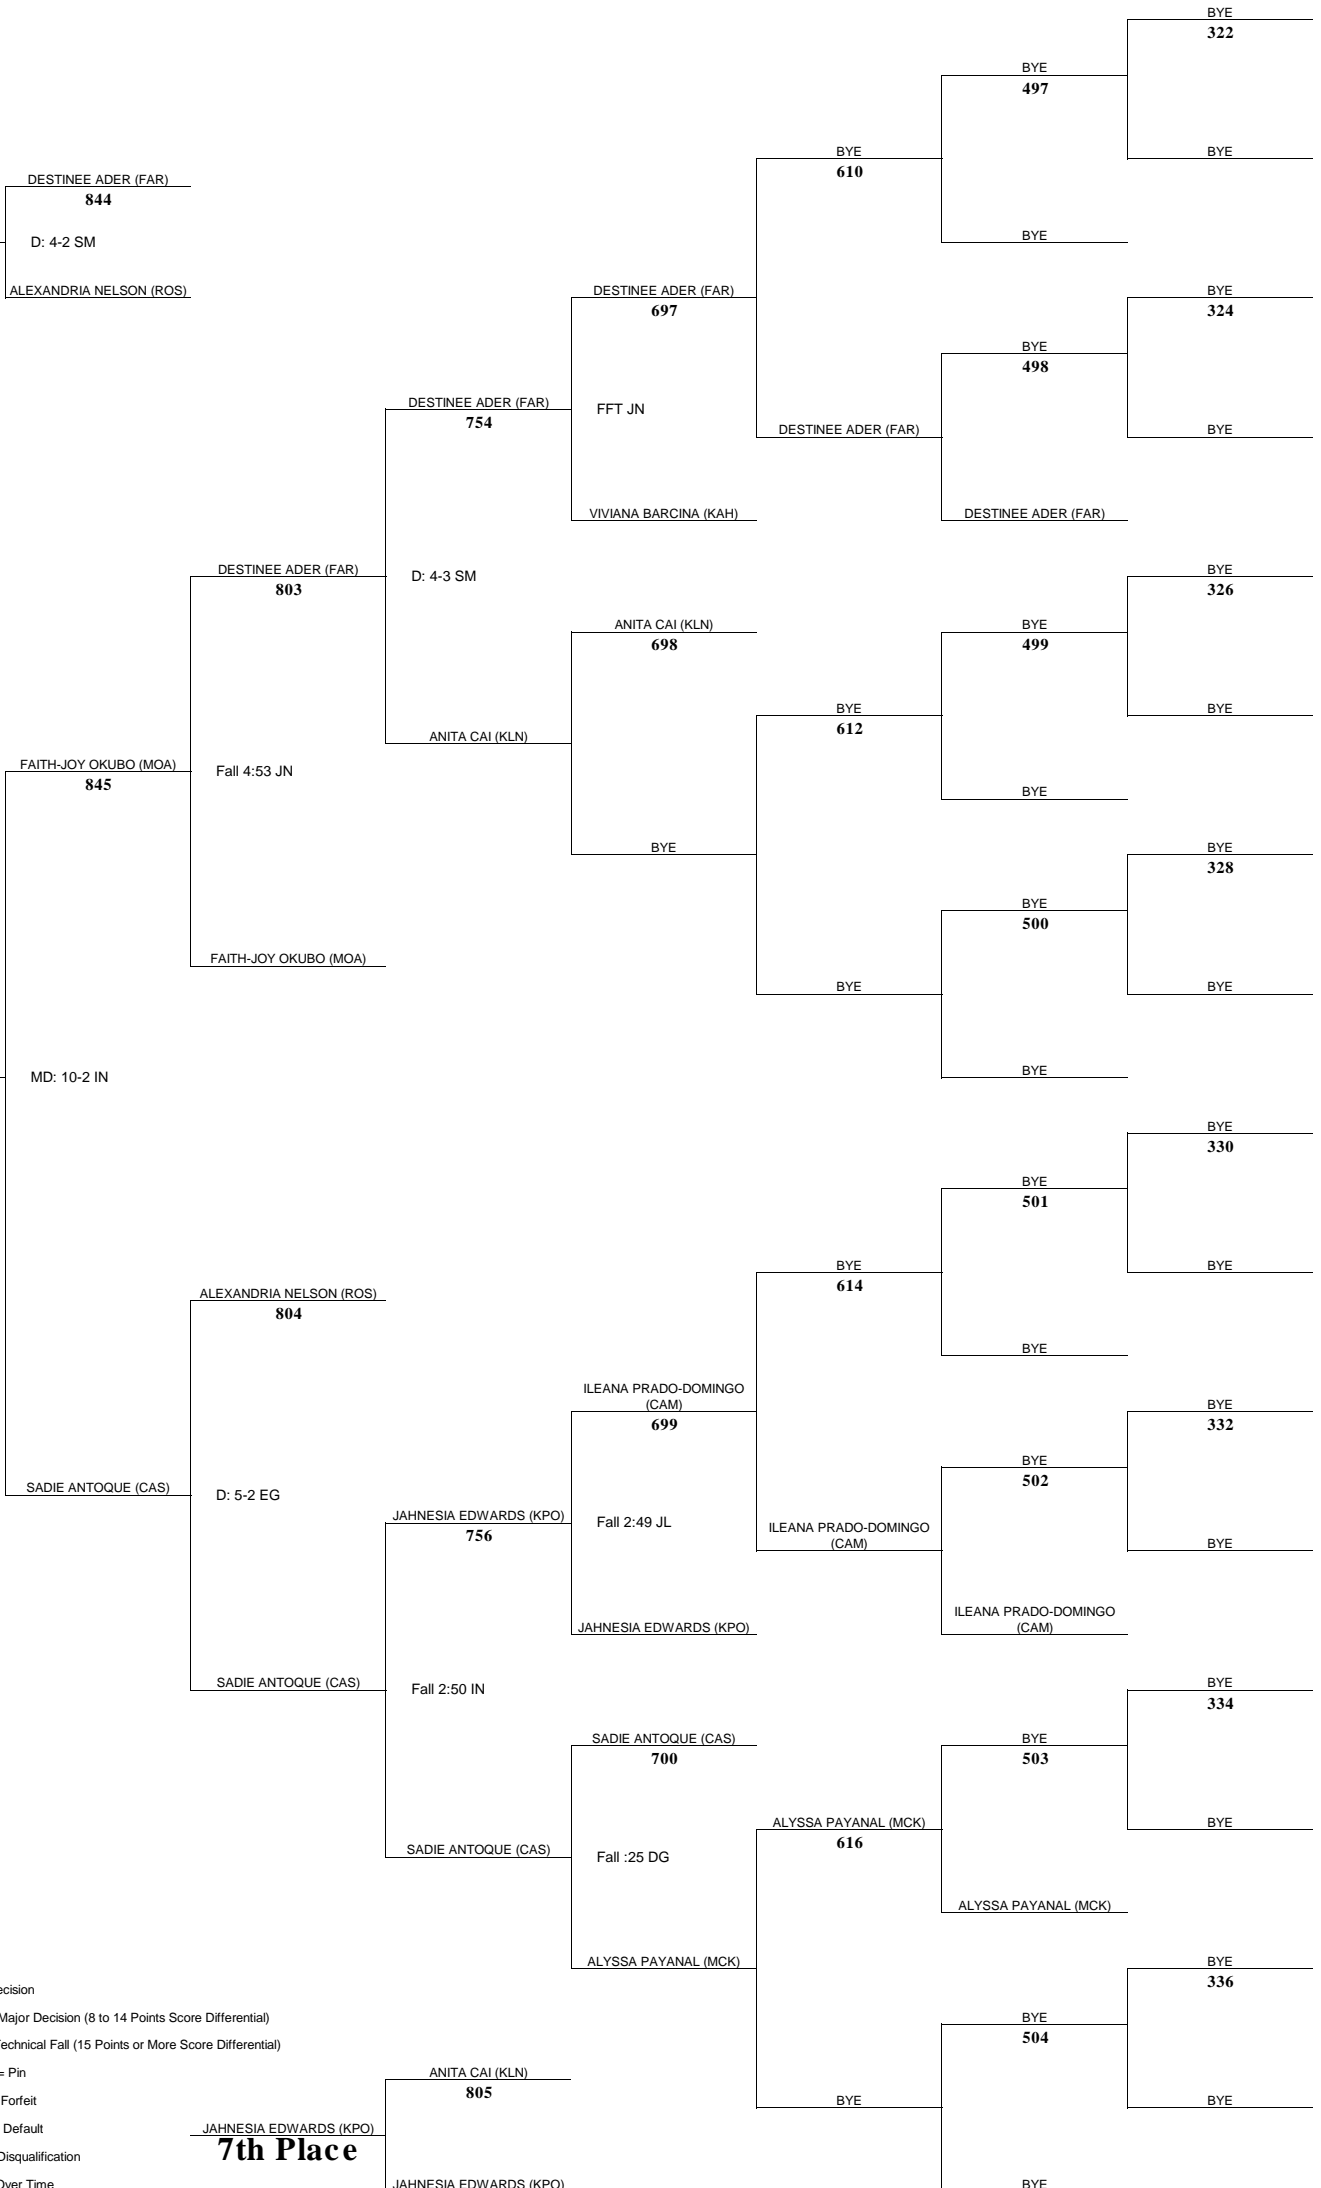

Consolation Rnd 2

Consolation Rnd 1

5th Place

3rd Place

7th Place

- D = Decision
- MD = Major Decision (8 to 14 Points Score Differential)
- TF = Technical Fall (15 Points or More Score Differential)
- FALL = Pin
- FFT = Forfeit
- DEF = Default
- DQ = Disqualification
- OT = Over Time