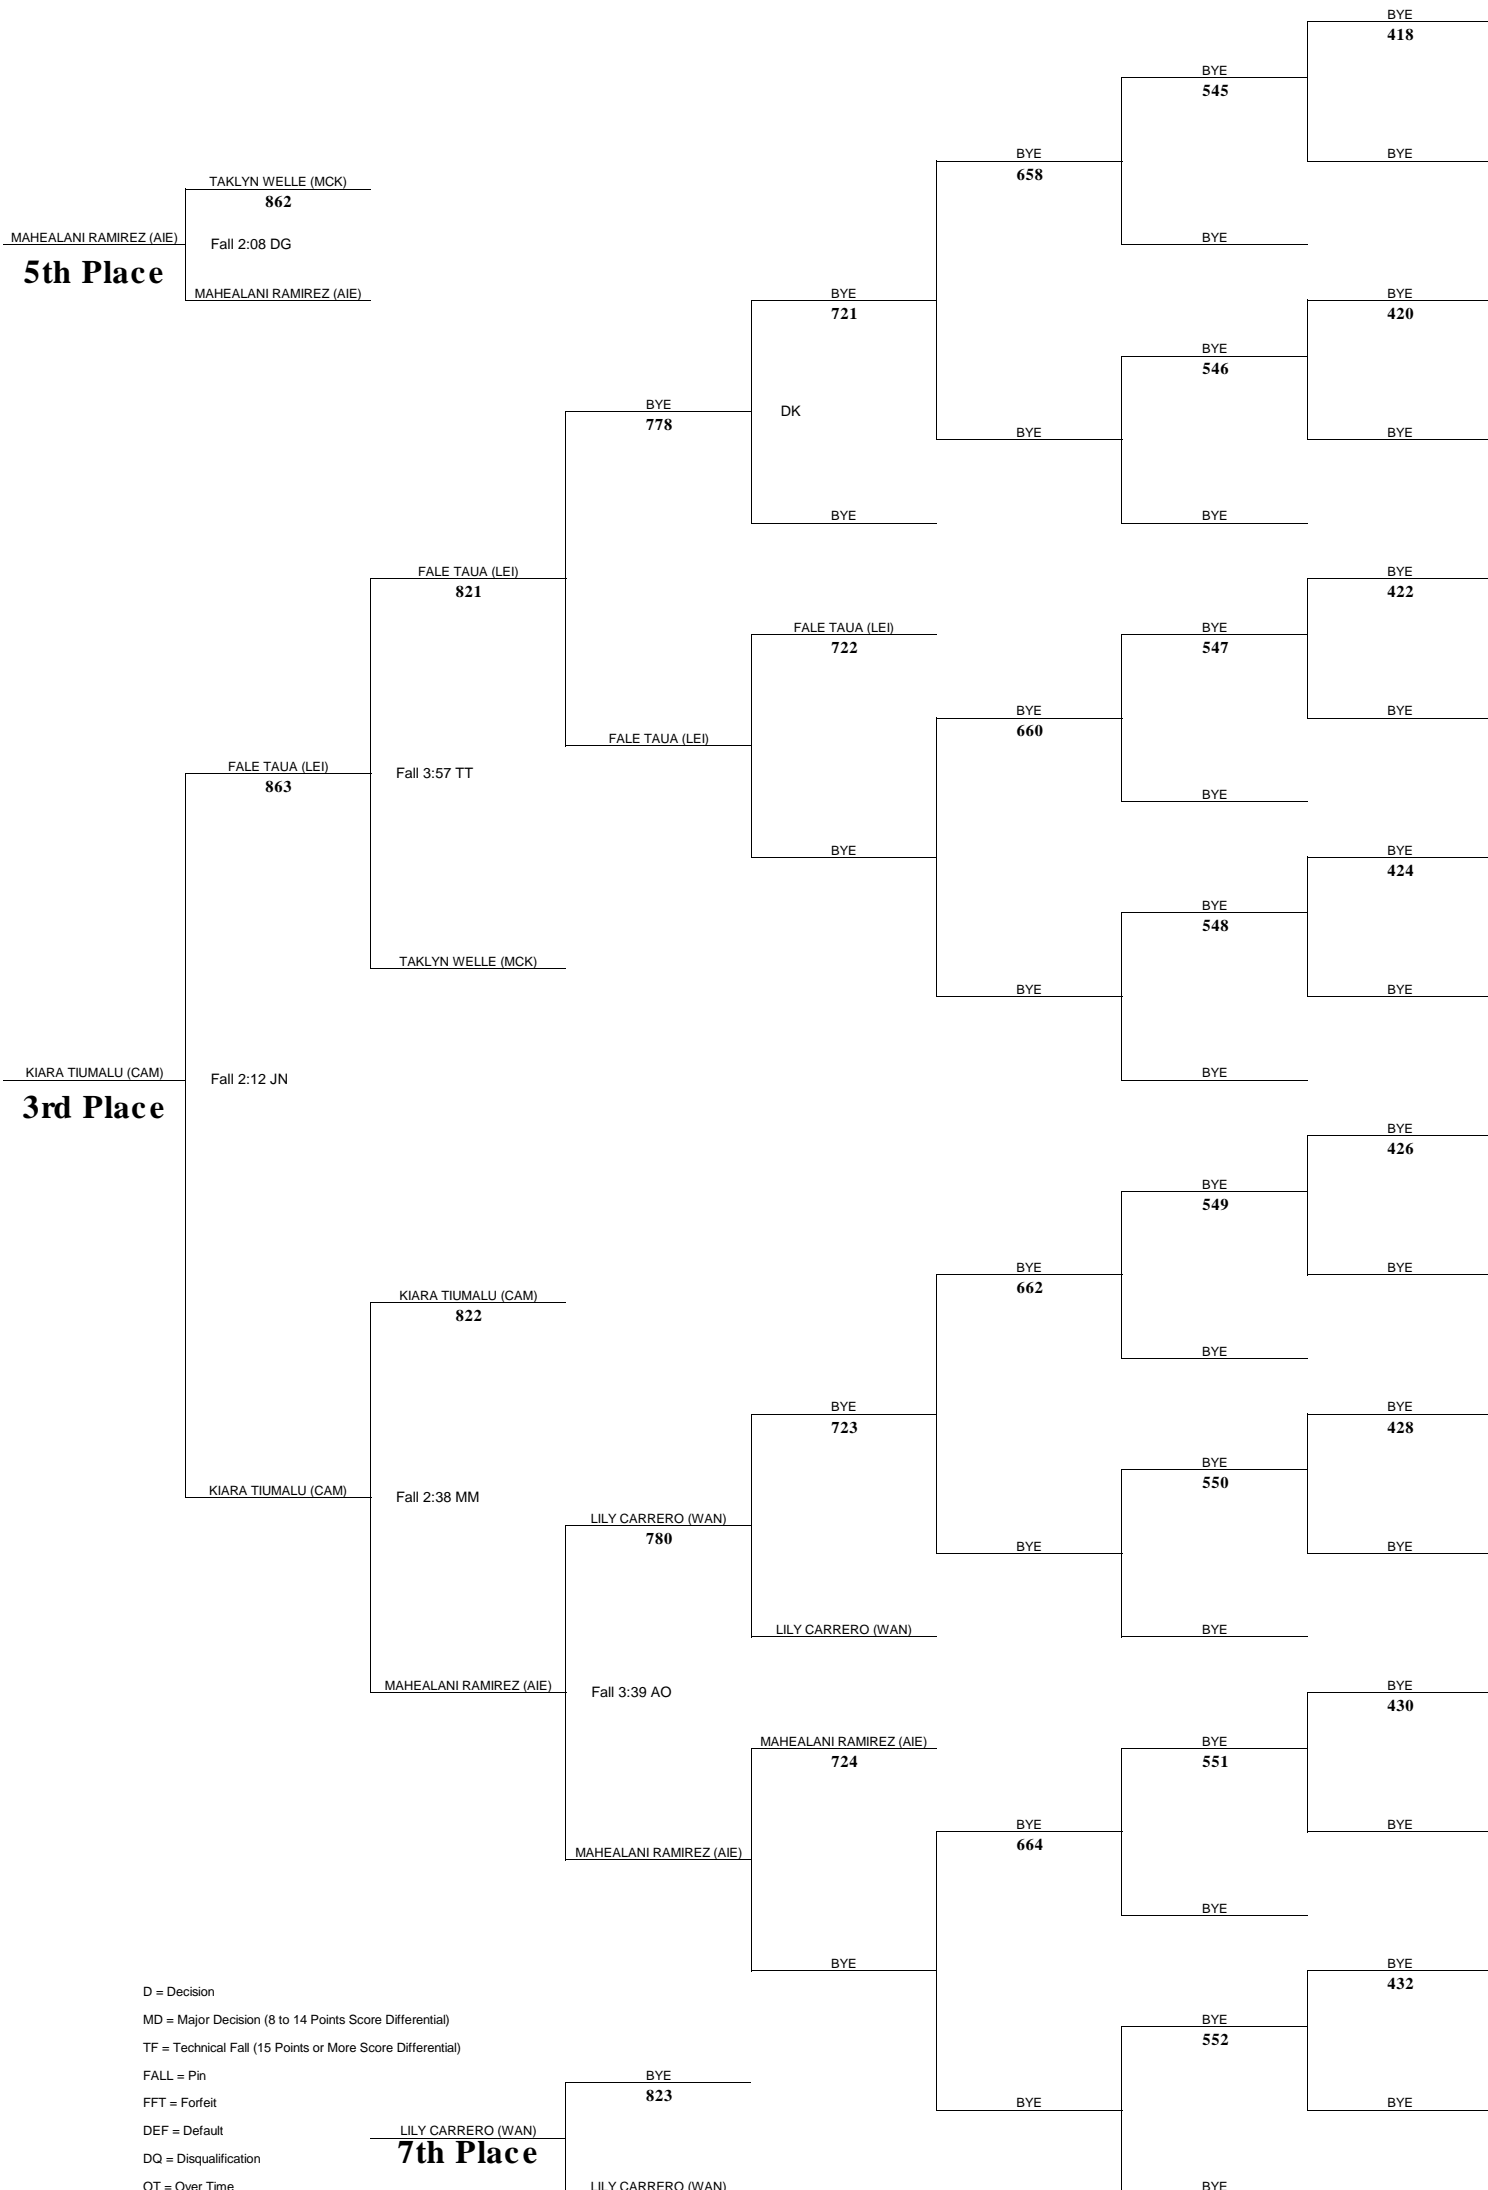

OAHU INTERSCHOLASTIC ASSOCIATION 2017 CHAMPIONSHIP TOURNAMENT (GIRLS)

Consolation Rnd 3

WEIGHT CLASS

186

Consolation Finals

Consolation Semi-Finals

Consolation Qtr-Finals

Consolation Rnd 4

Consolation Rnd 3

Consolation Rnd 2

Consolation Rnd 1

- D = Decision
- MD = Major Decision (8 to 14 Points Score Differential)
- TF = Technical Fall (15 Points or More Score Differential)
- FALL = Pin
- FFT = Forfeit
- DEF = Default
- DQ = Disqualification
- OT = Over Time