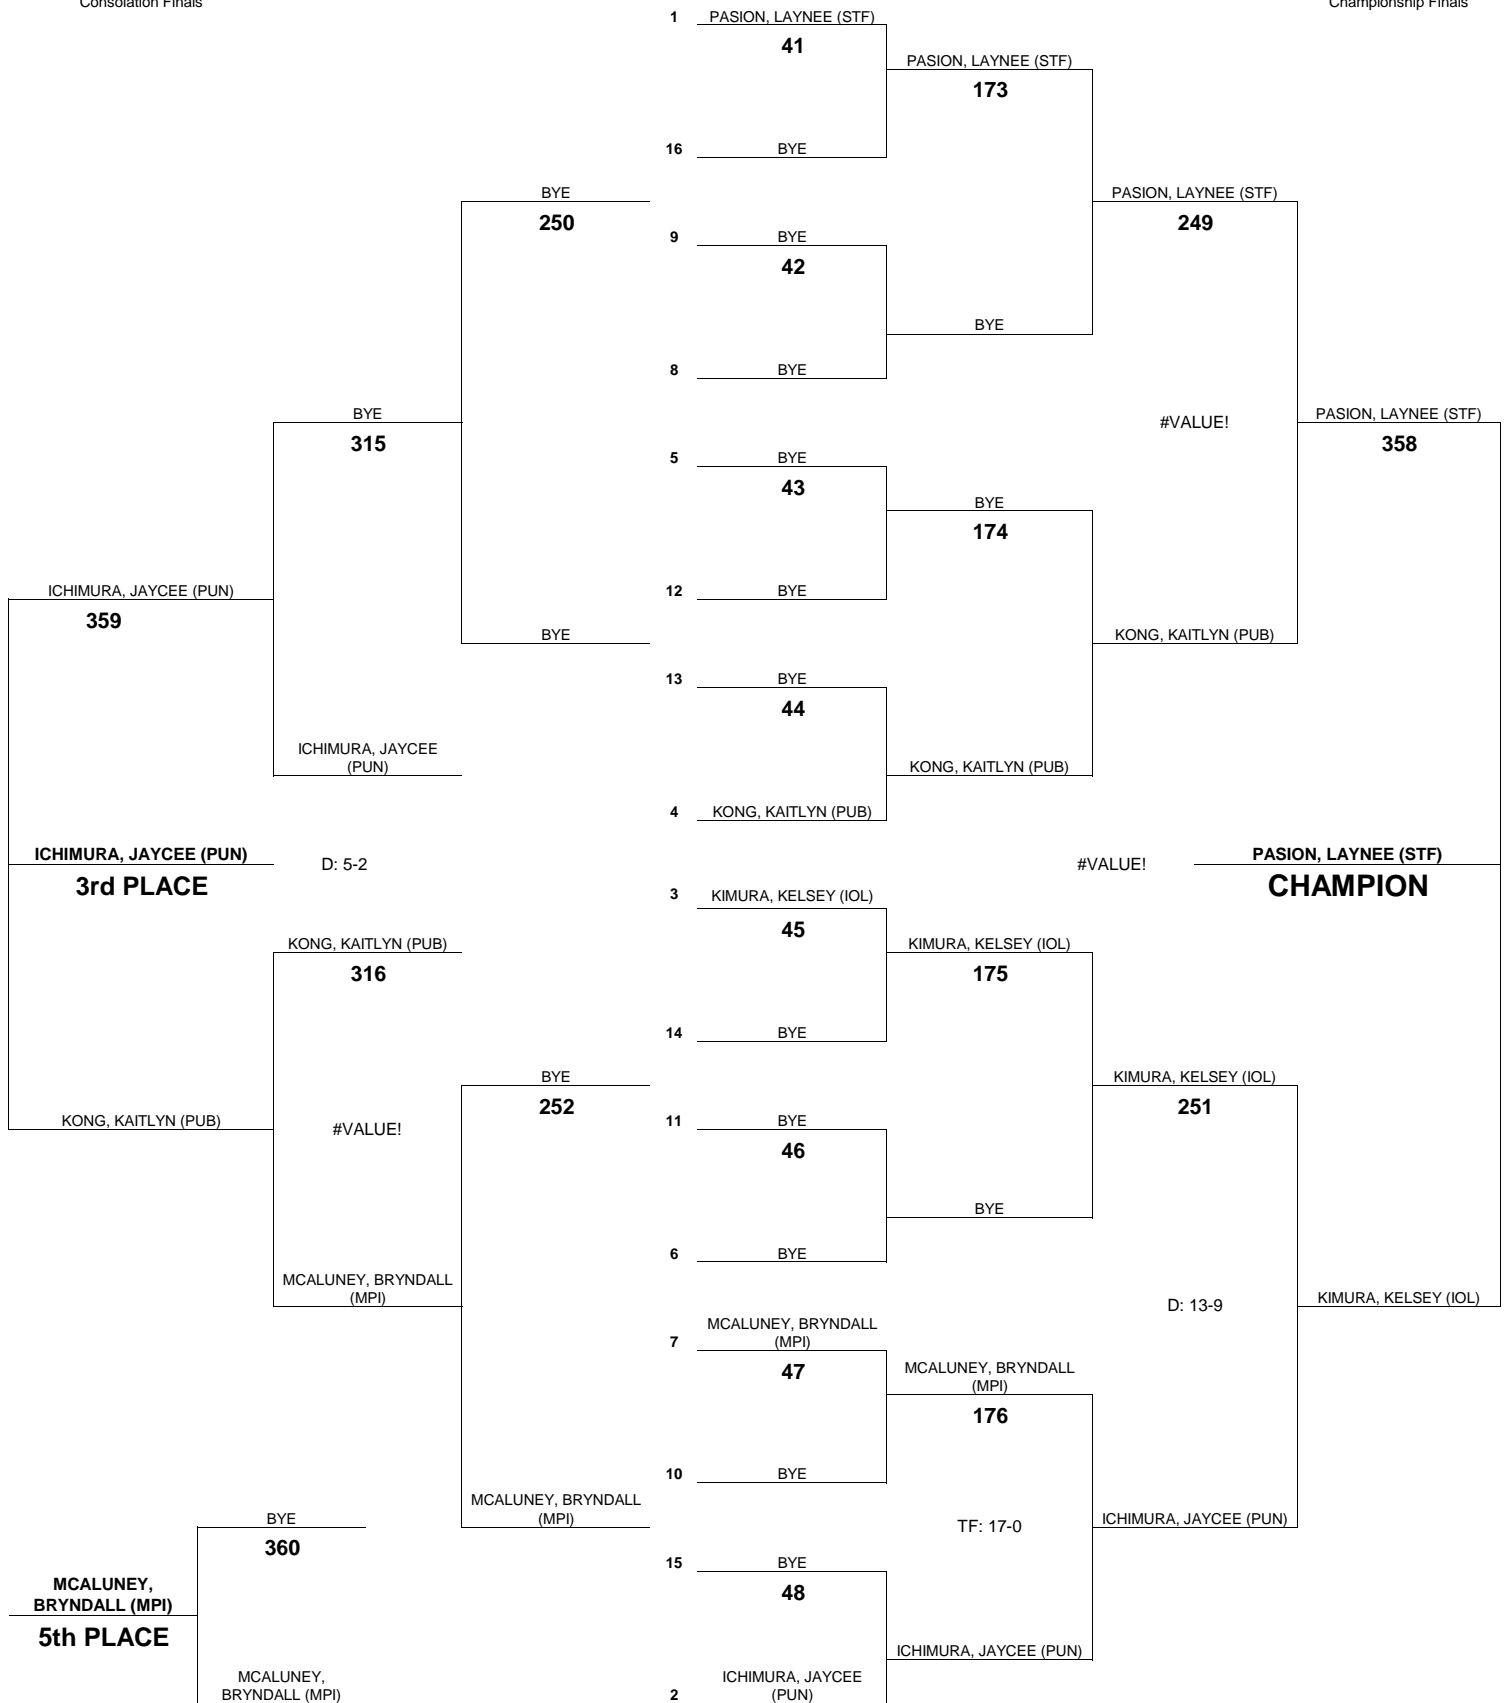

Consolation Qtr-Finals

Qualifying

Championship Qtr-Finals

Consolation Semi-Finals

Championship Semi-Finals

Consolation Finals

Championship Finals

INTERSCHOLASTIC LEAGUE OF HONOLULU 2017 GIRLS VARSITY CHAMPIONSHIP TOURNAMENT