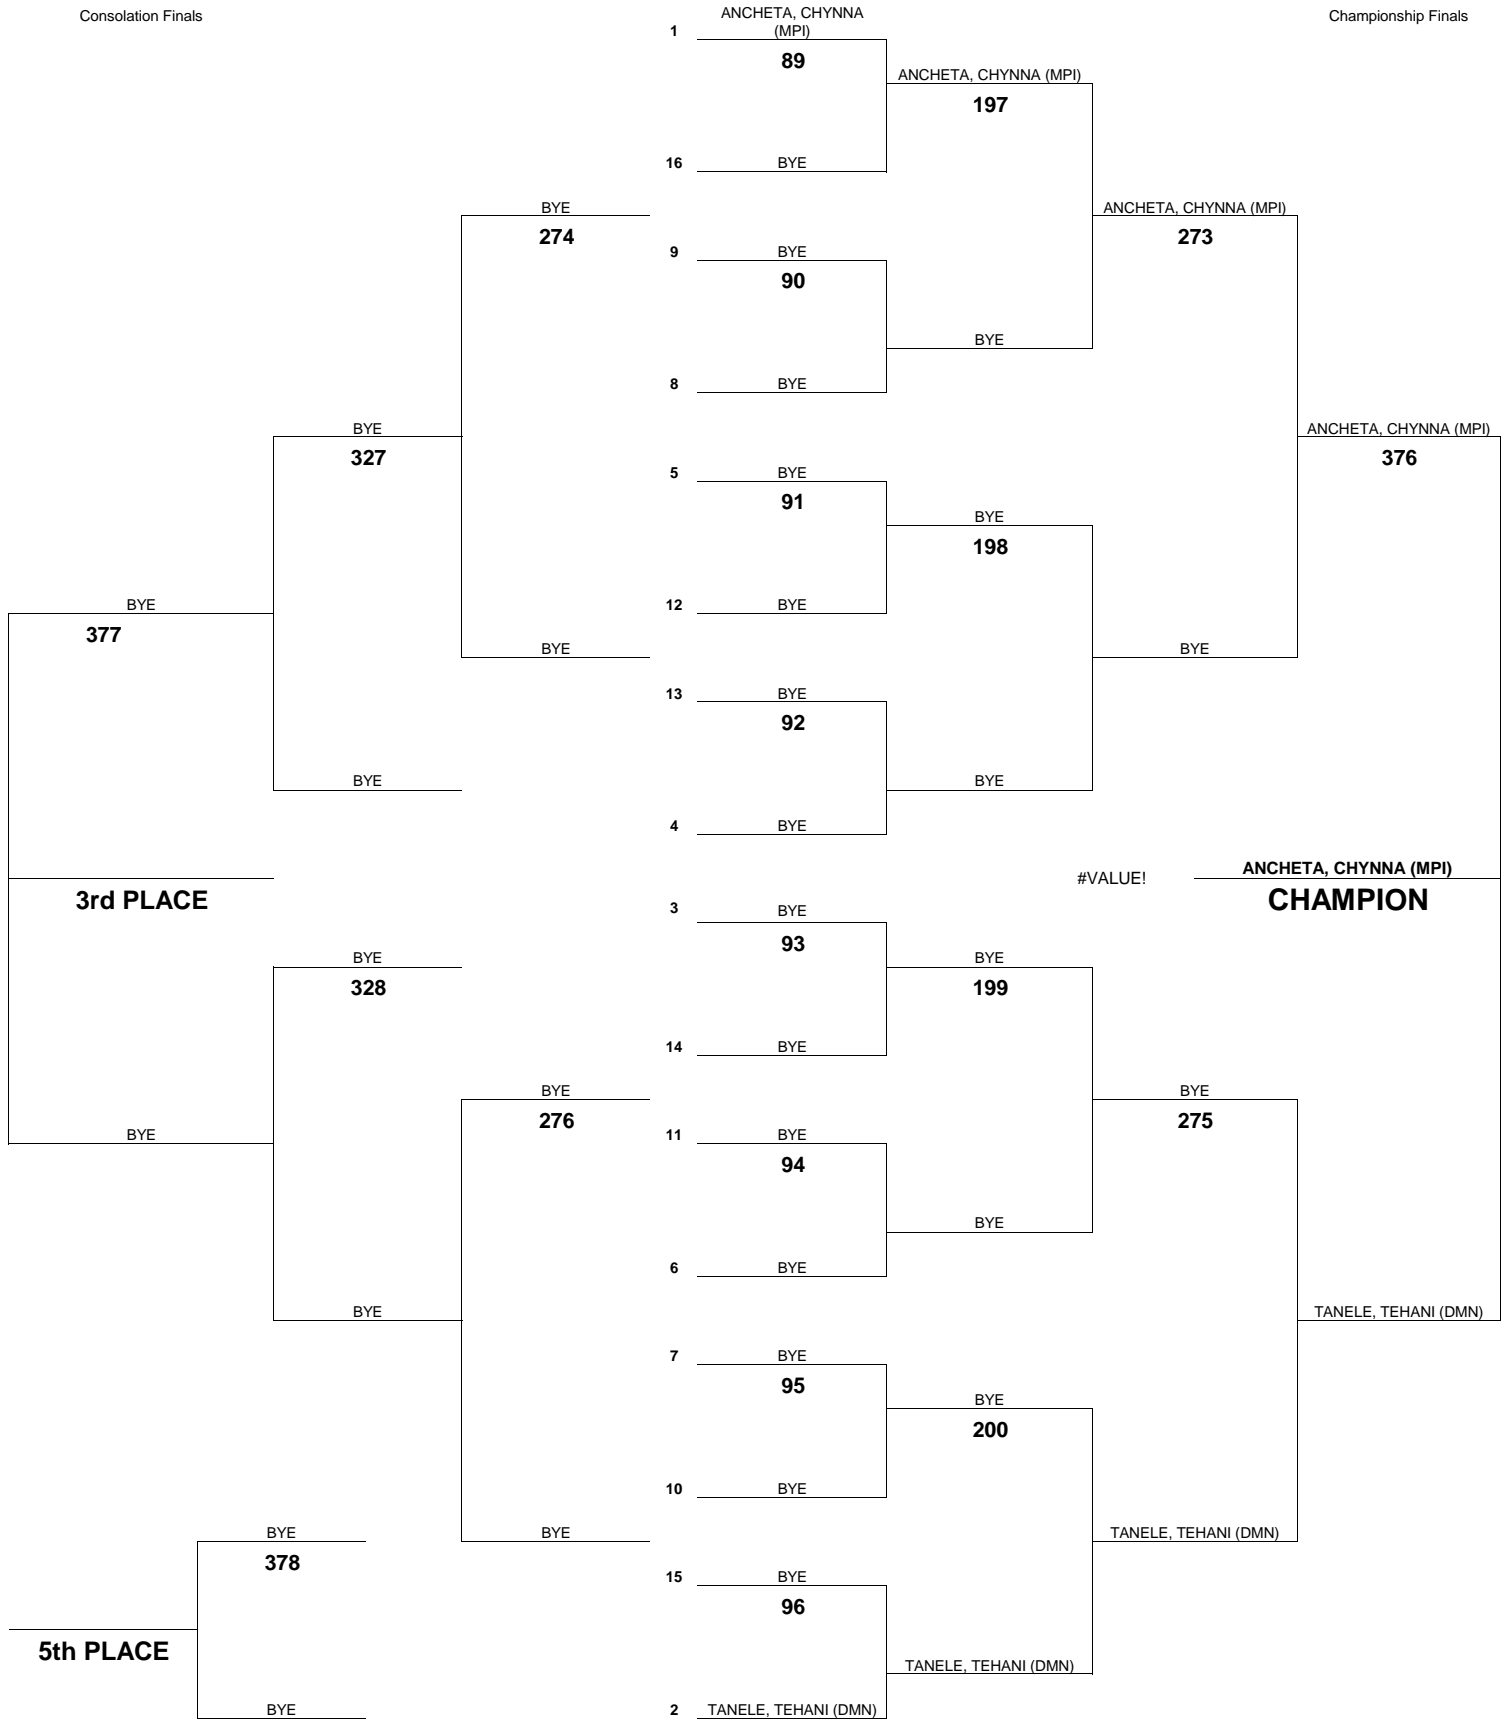

INTERSCHOLASTIC LEAGUE OF HONOLULU 2017 GIRLS VARSITY CHAMPIONSHIP TOURNAMENT

WEIGHT CLASS
168

Consolation Qtr-Finals

Championship Qtr-Finals

Consolation Semi-Finals

Championship Semi-Finals

Consolation Finals

Championship Finals