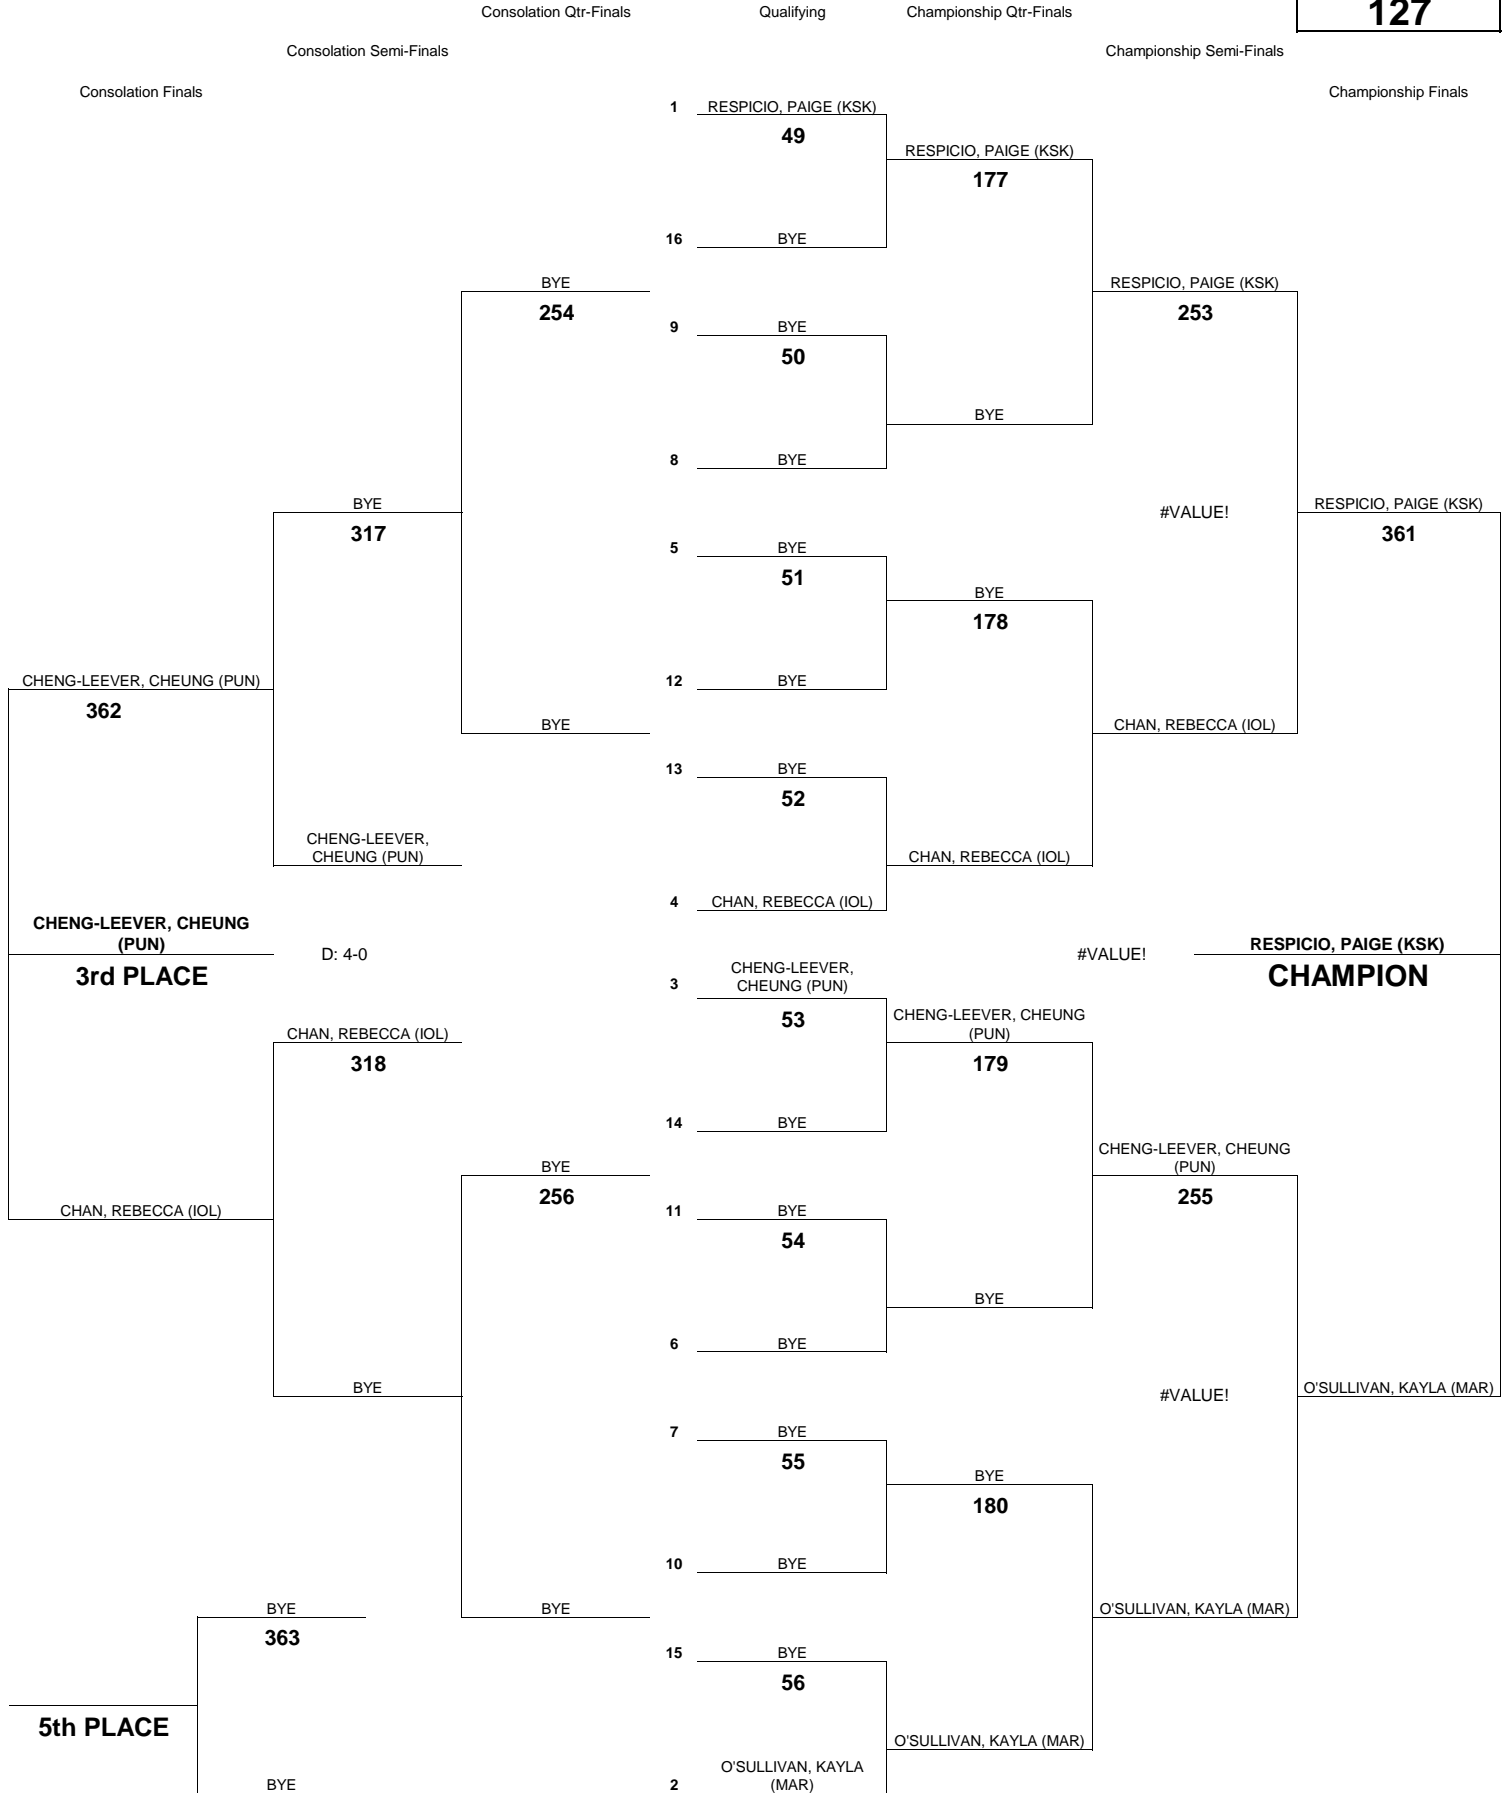

INTERSCHOLASTIC LEAGUE OF HONOLULU 2017 GIRLS VARSITY CHAMPIONSHIP TOURNAMENT

WEIGHT CLASS
127