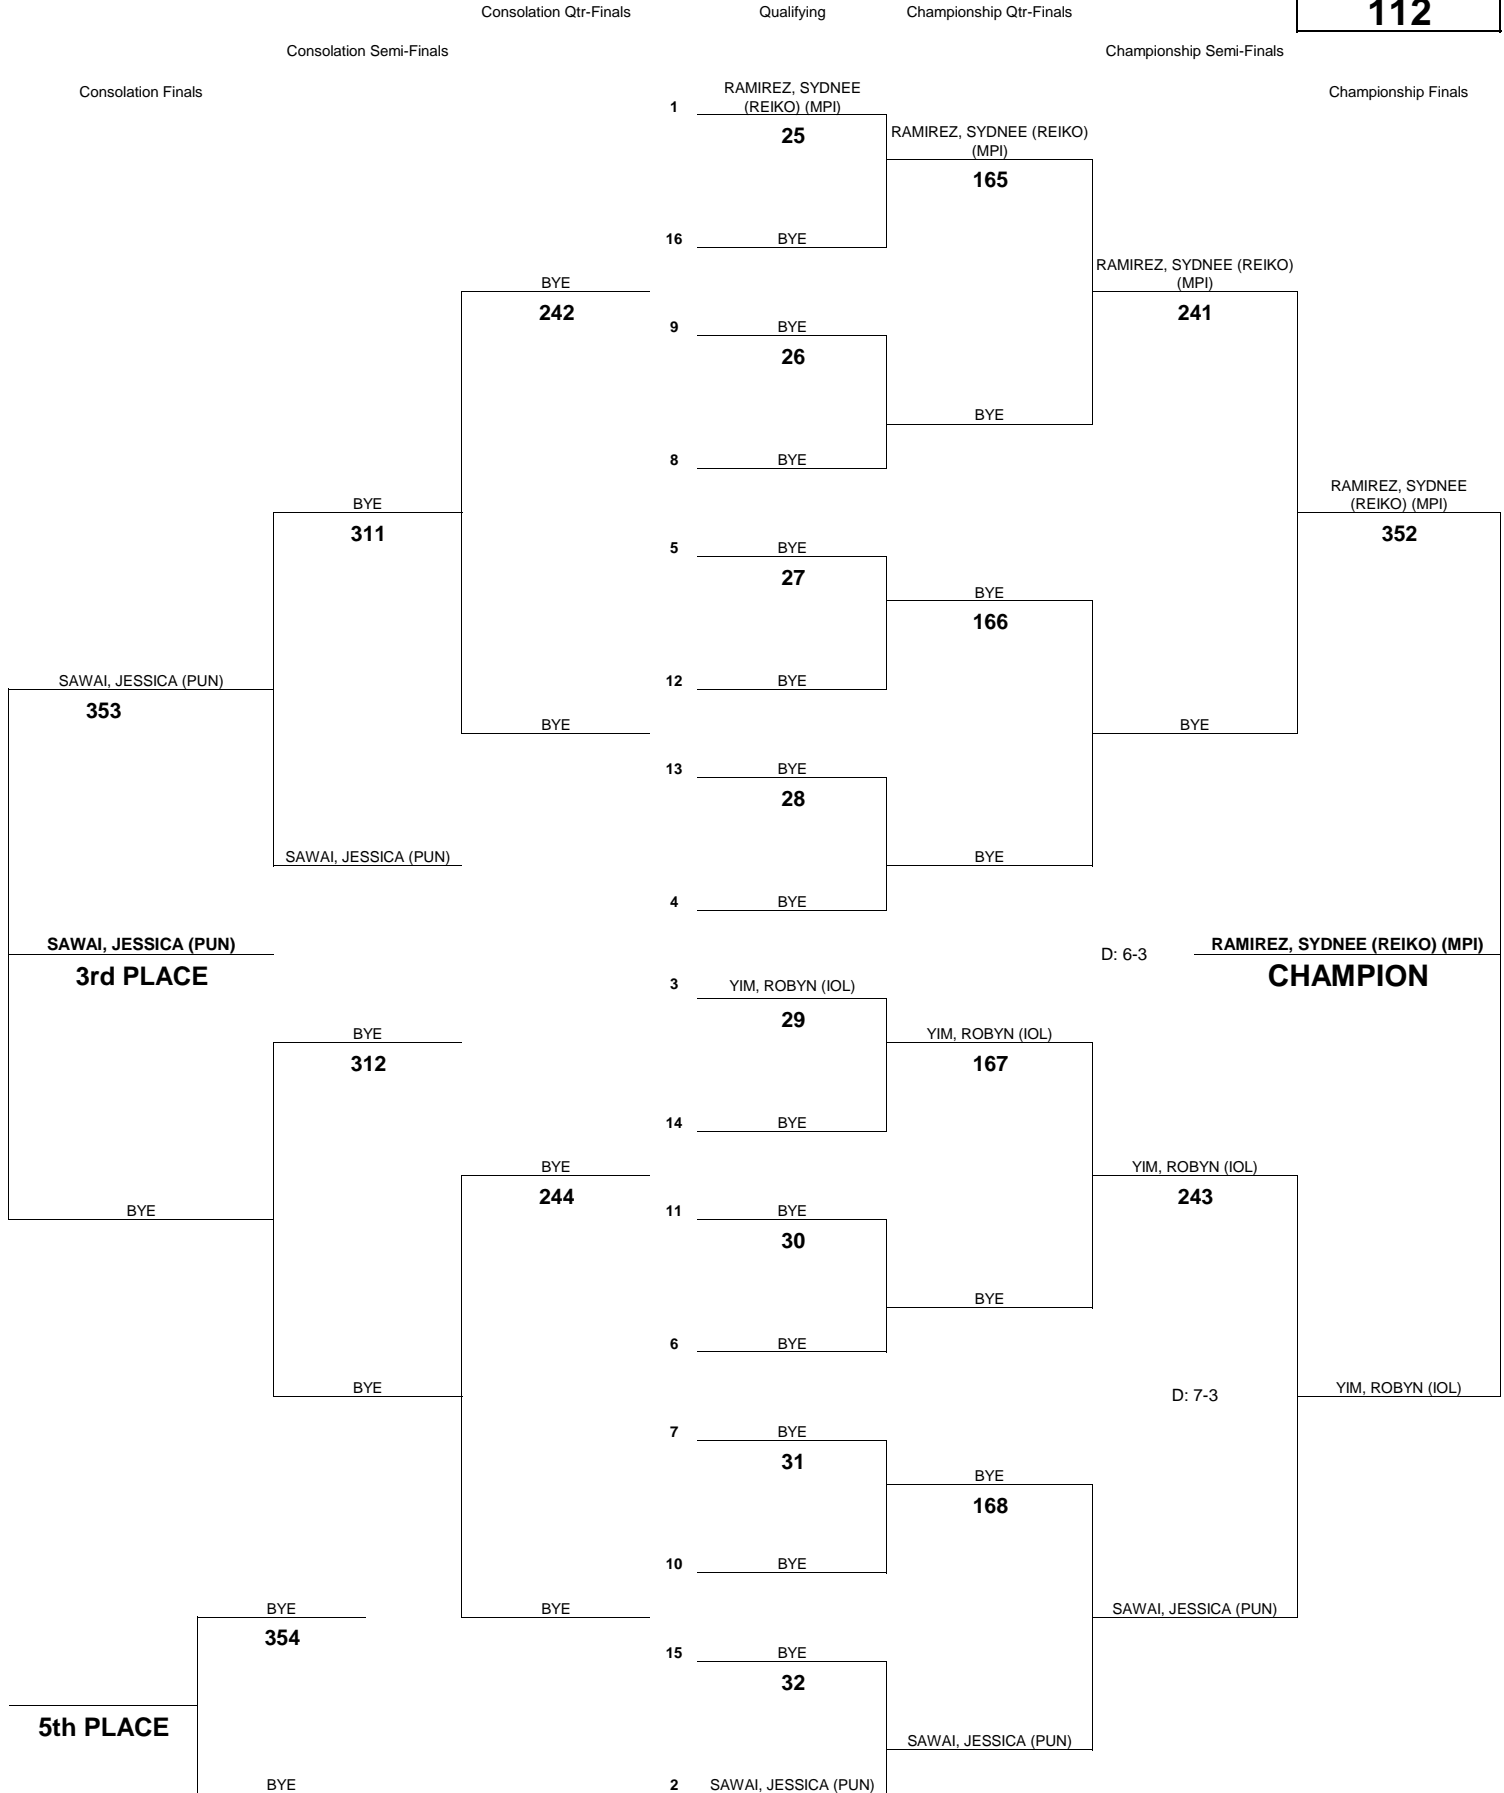

INTERSCHOLASTIC LEAGUE OF HONOLULU 2017 GIRLS VARSITY CHAMPIONSHIP TOURNAMENT

WEIGHT CLASS
112