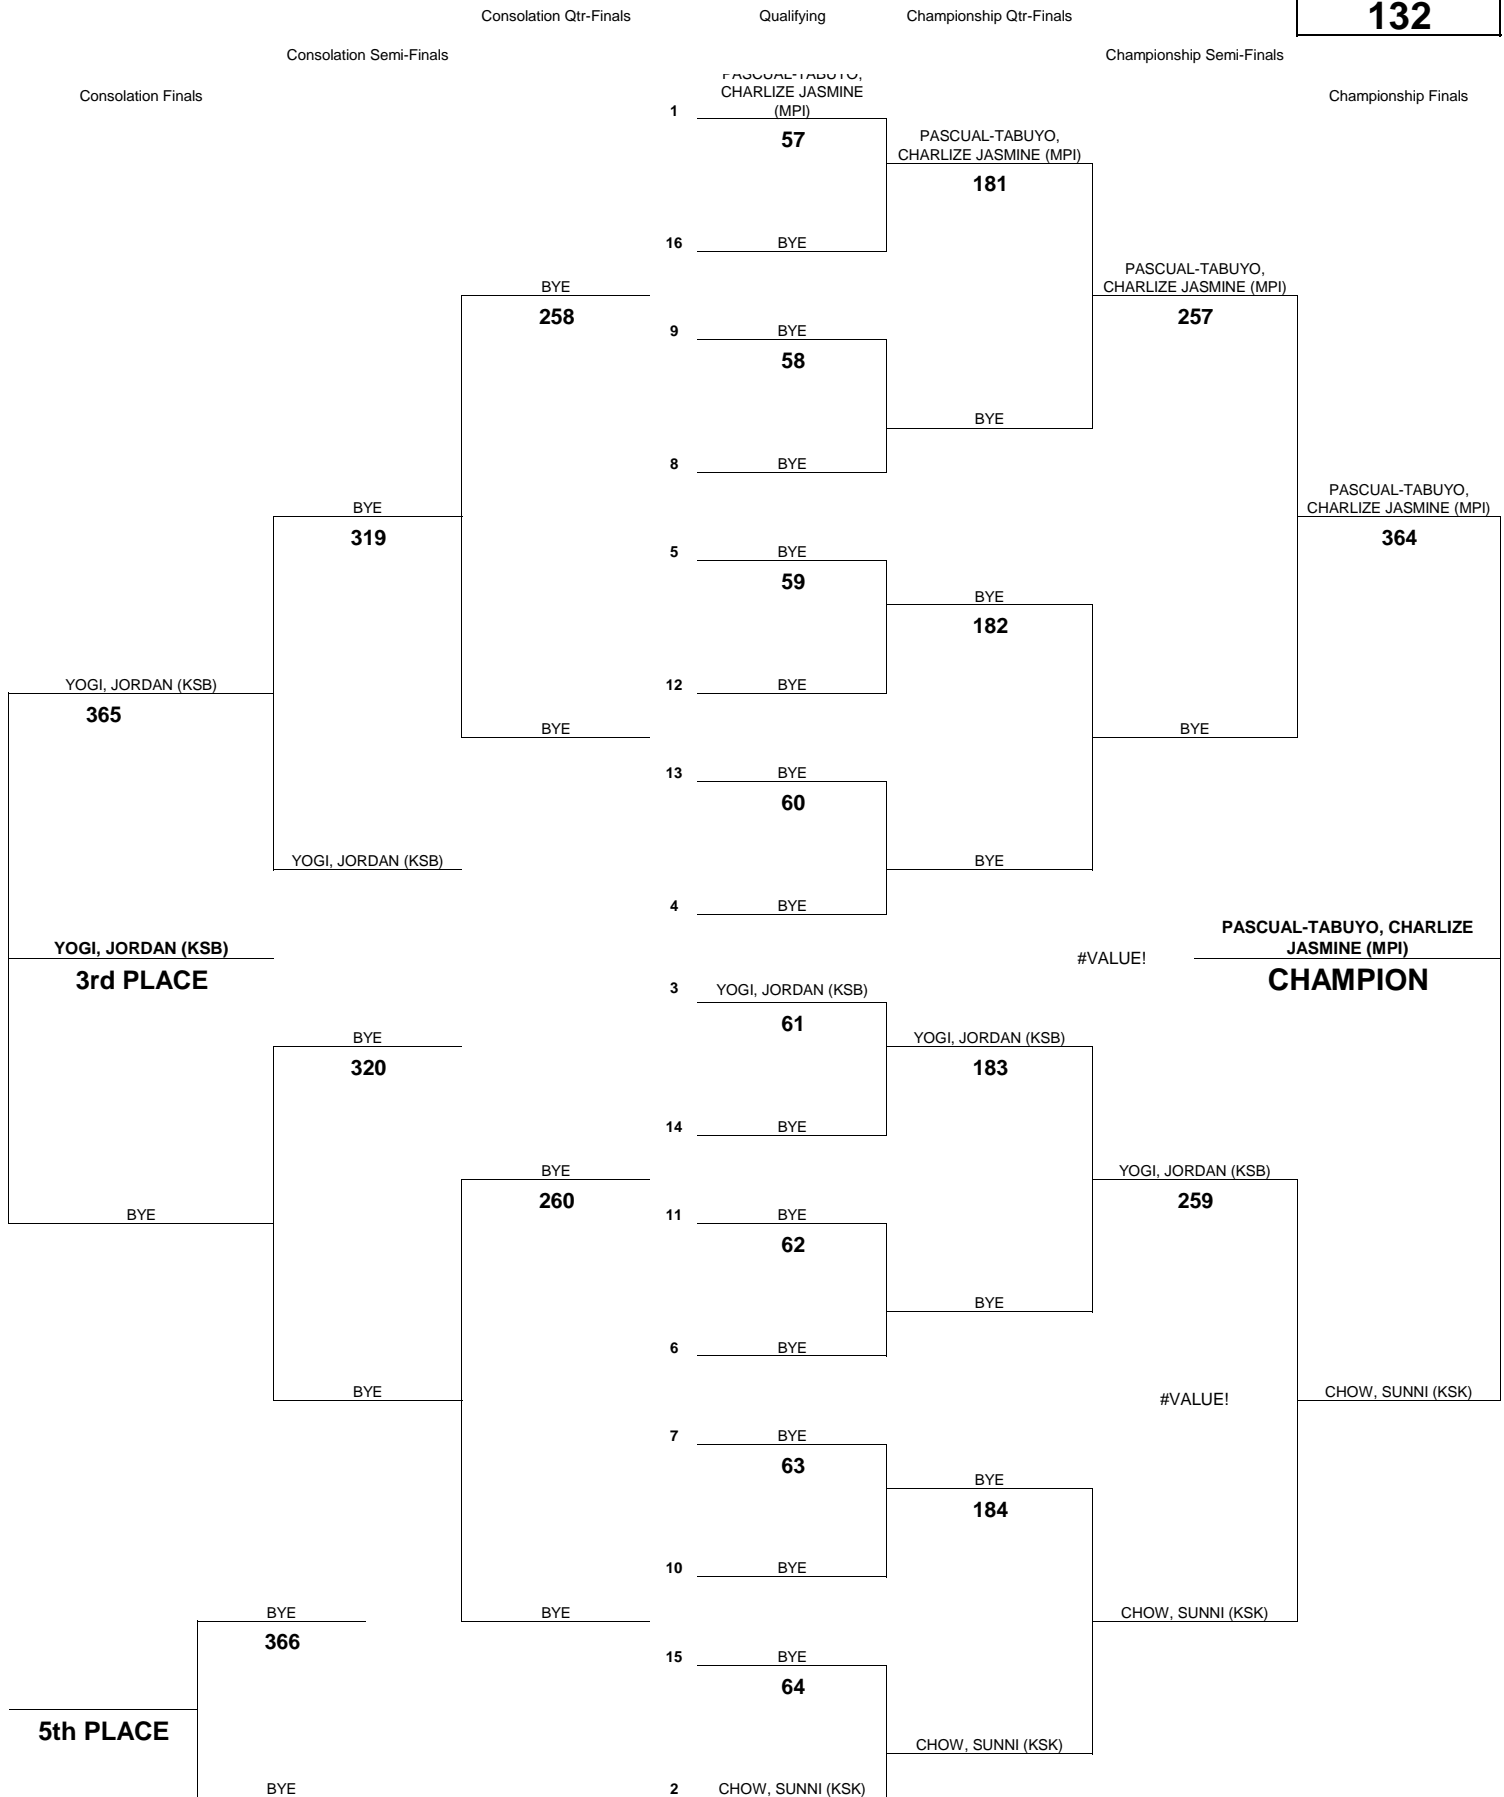

INTERSCHOLASTIC LEAGUE OF HONOLULU 2017 GIRLS VARSITY CHAMPIONSHIP TOURNAMENT

WEIGHT CLASS
132