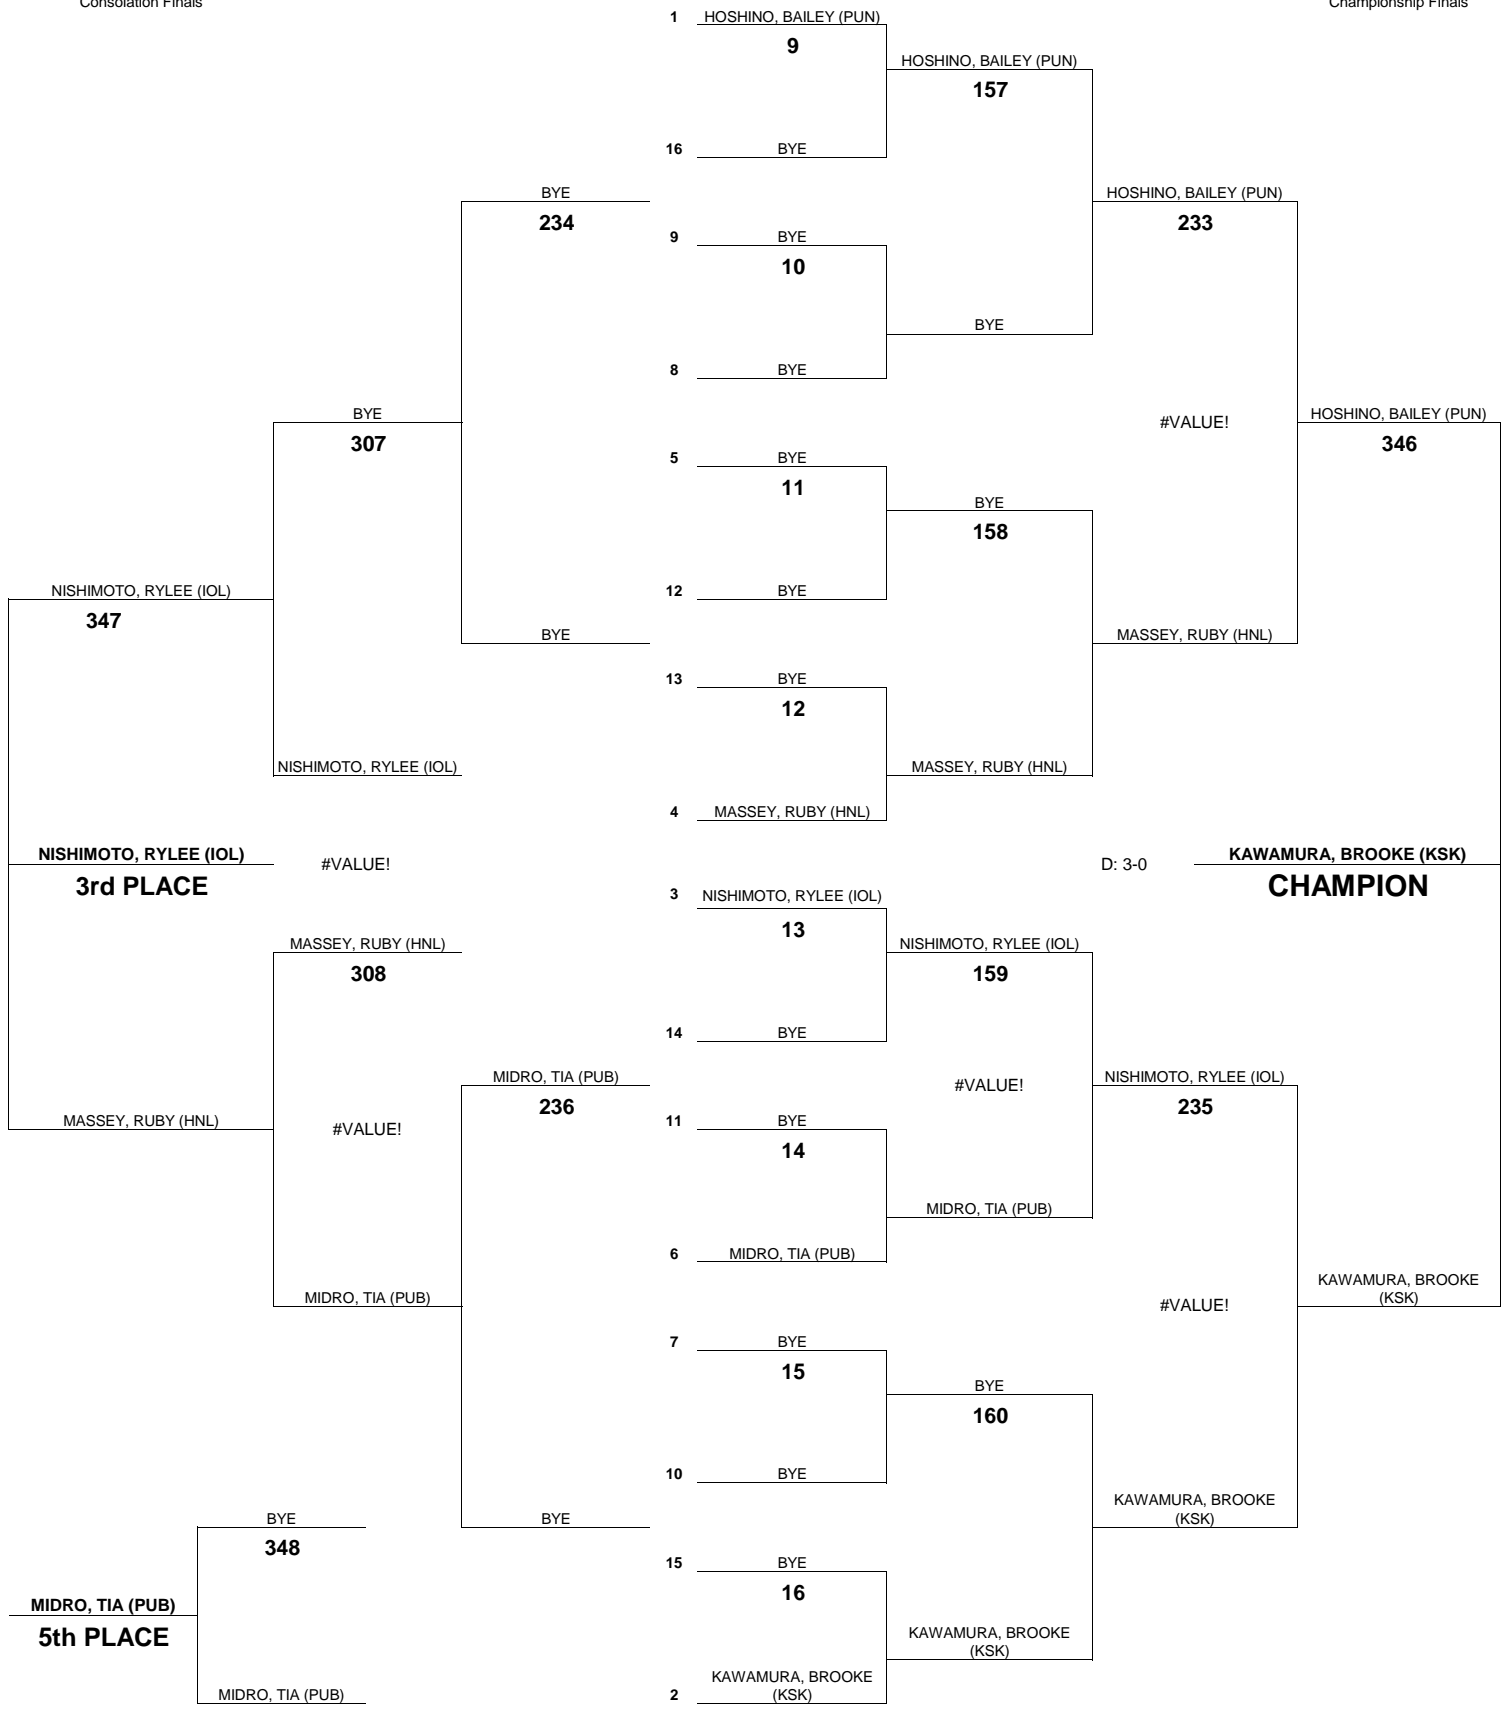

Qualifying

Championship Qtr-Finals

Consolation Semi-Finals

Championship Semi-Finals

Consolation Finals

Championship Finals

INTERSCHOLASTIC LEAGUE OF HONOLULU 2017 GIRLS VARSITY CHAMPIONSHIP TOURNAMENT

WEIGHT CLASS
107