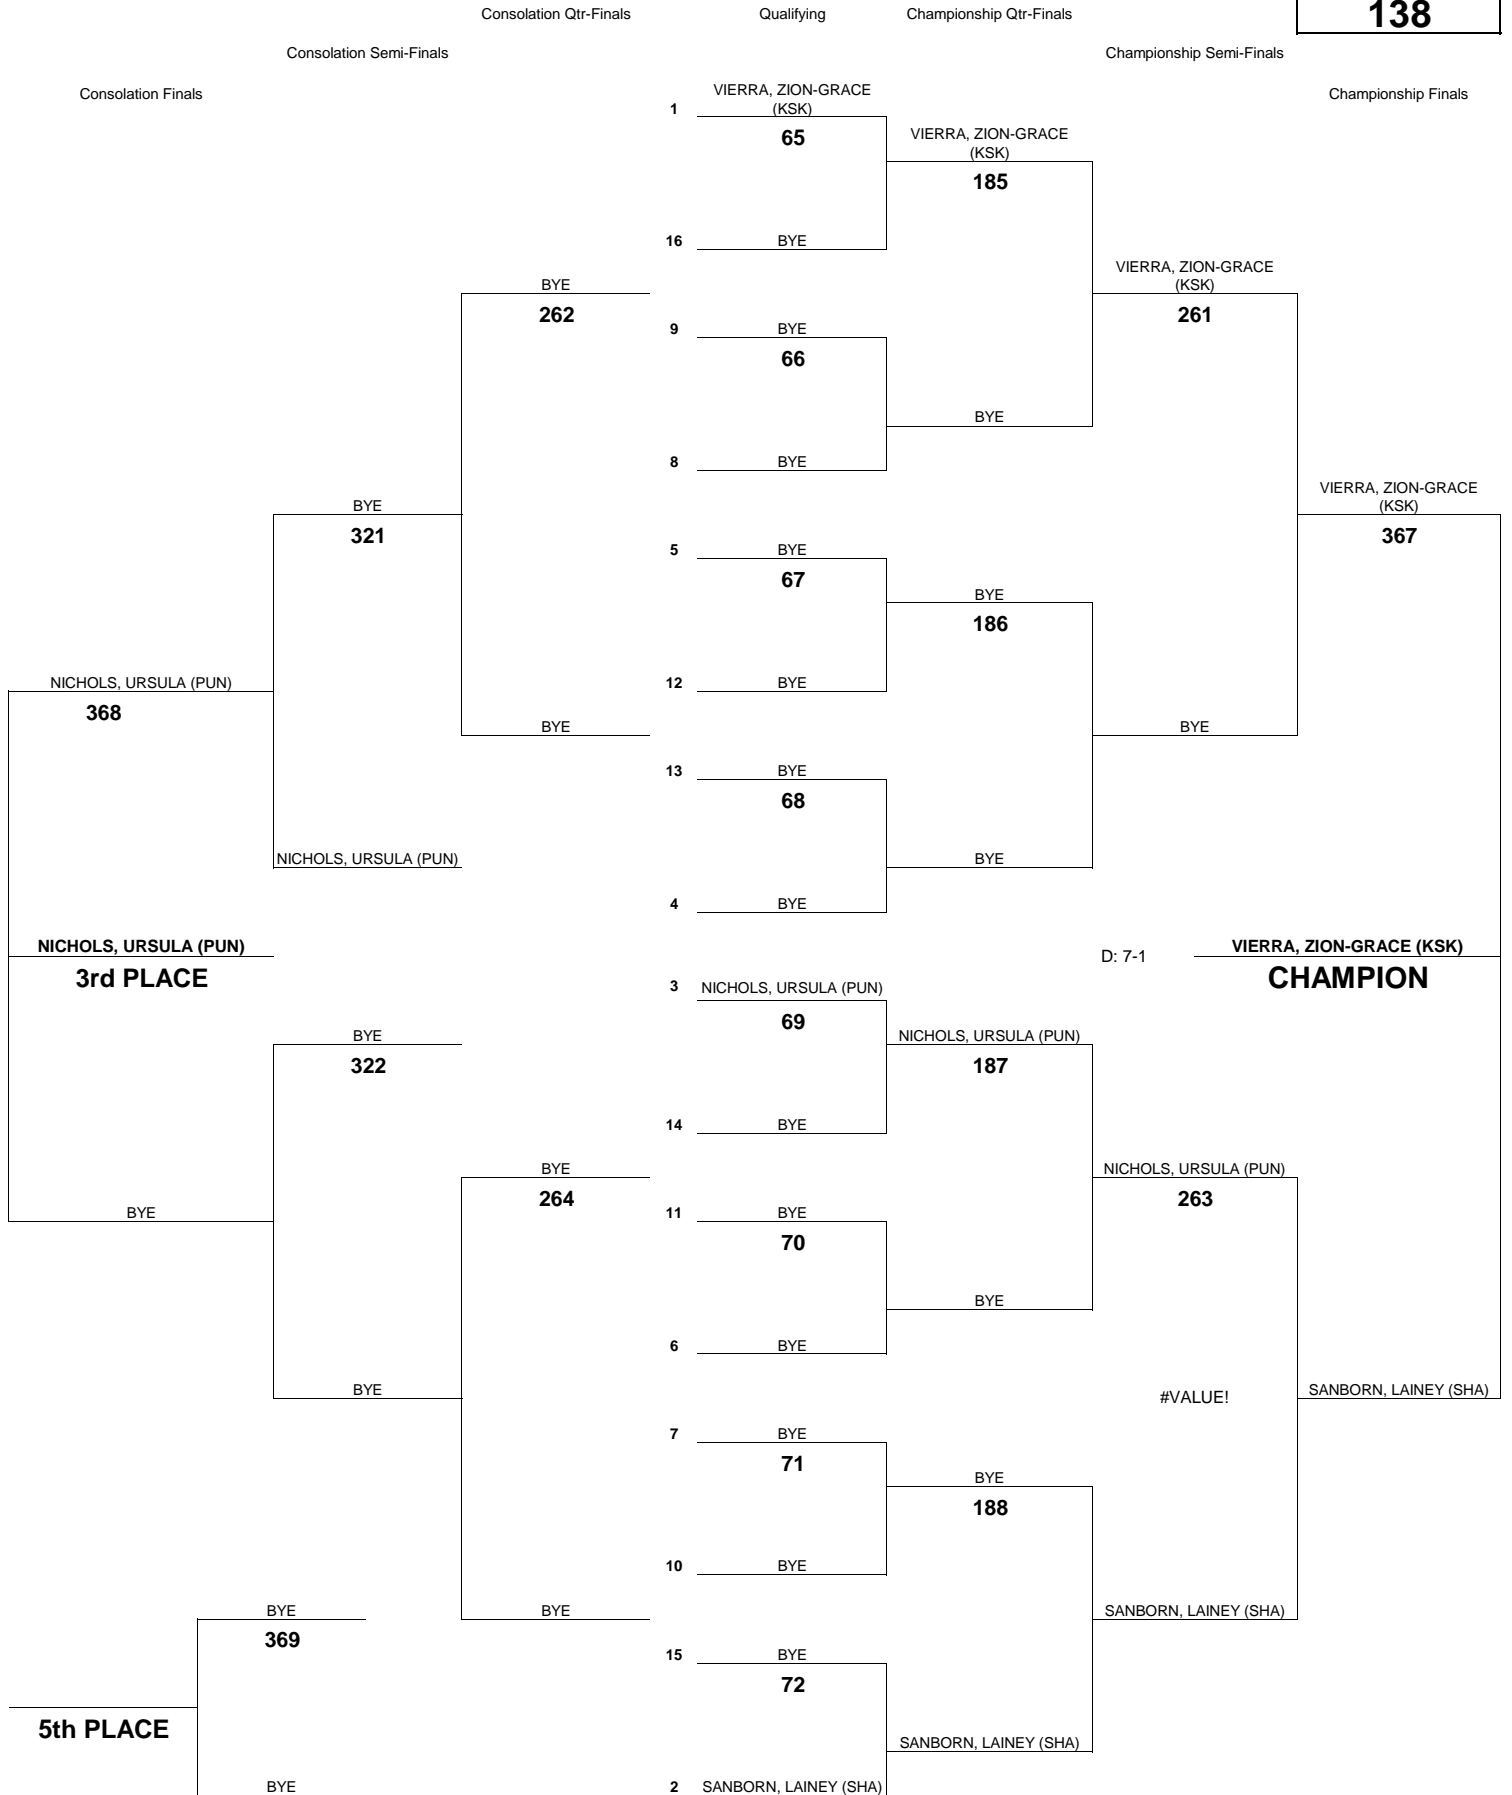

WEIGHT CLASS
127

INTERSCHOLASTIC LEAGUE OF HONOLULU 2017 GIRLS VARSITY CHAMPIONSHIP TOURNAMENT

WEIGHT CLASS
132

INTERSCHOLASTIC LEAGUE OF HONOLULU 2017 GIRLS VARSITY CHAMPIONSHIP TOURNAMENT

WEIGHT CLASS
138