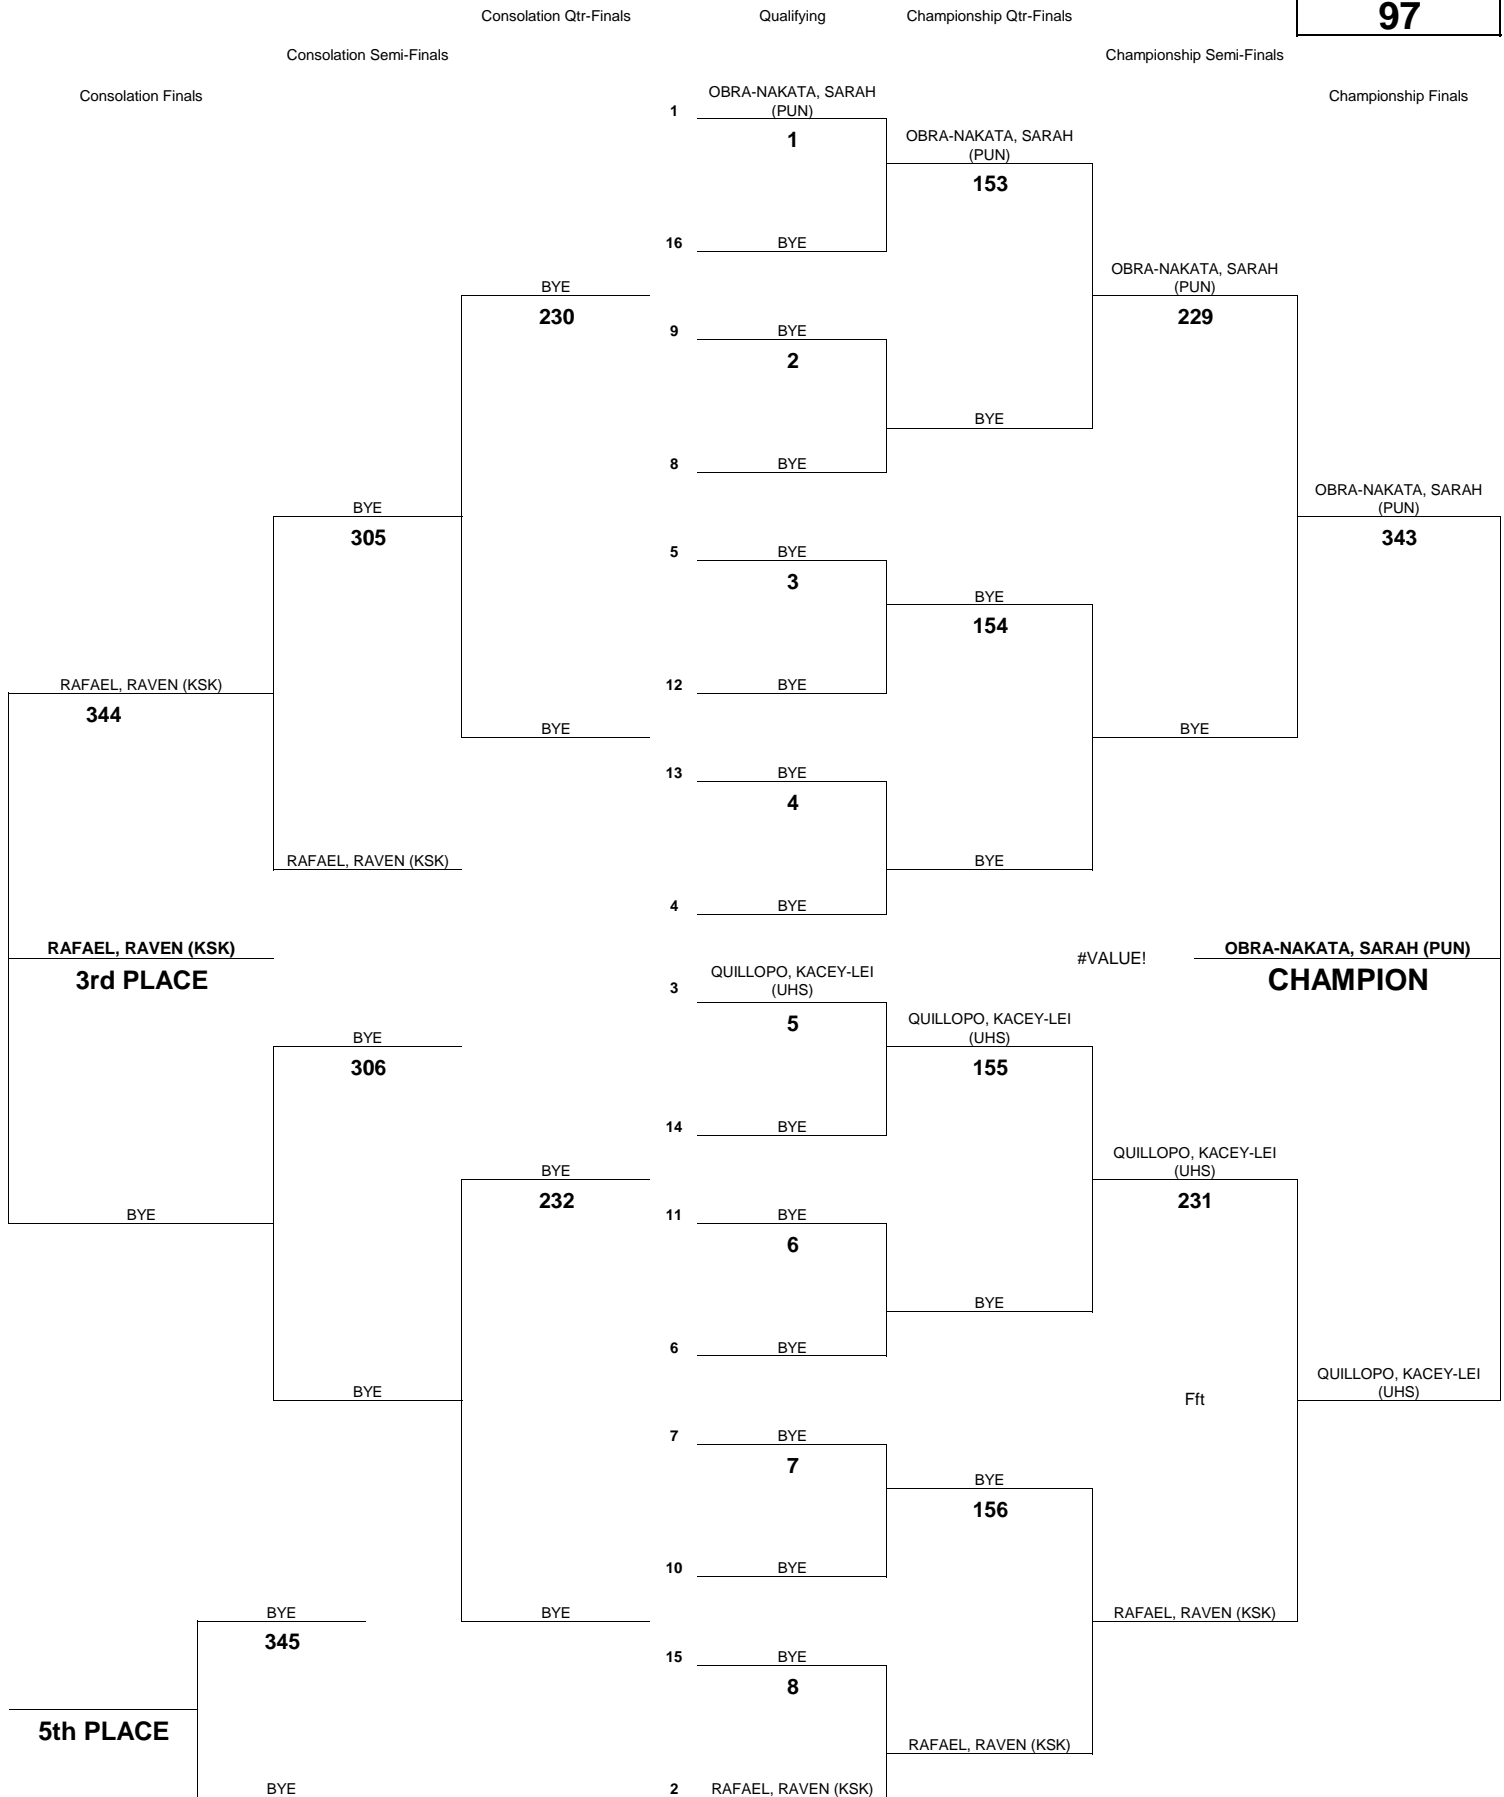

INTERSCHOLASTIC LEAGUE OF HONOLULU 2017 GIRLS VARSITY CHAMPIONSHIP TOURNAMENT

WEIGHT CLASS
97

INTERSCHOLASTIC LEAGUE OF HONOLULU 2017 GIRLS VARSITY CHAMPIONSHIP TOURNAMENT

WEIGHT CLASS
102

Consolation Qtr-Finals