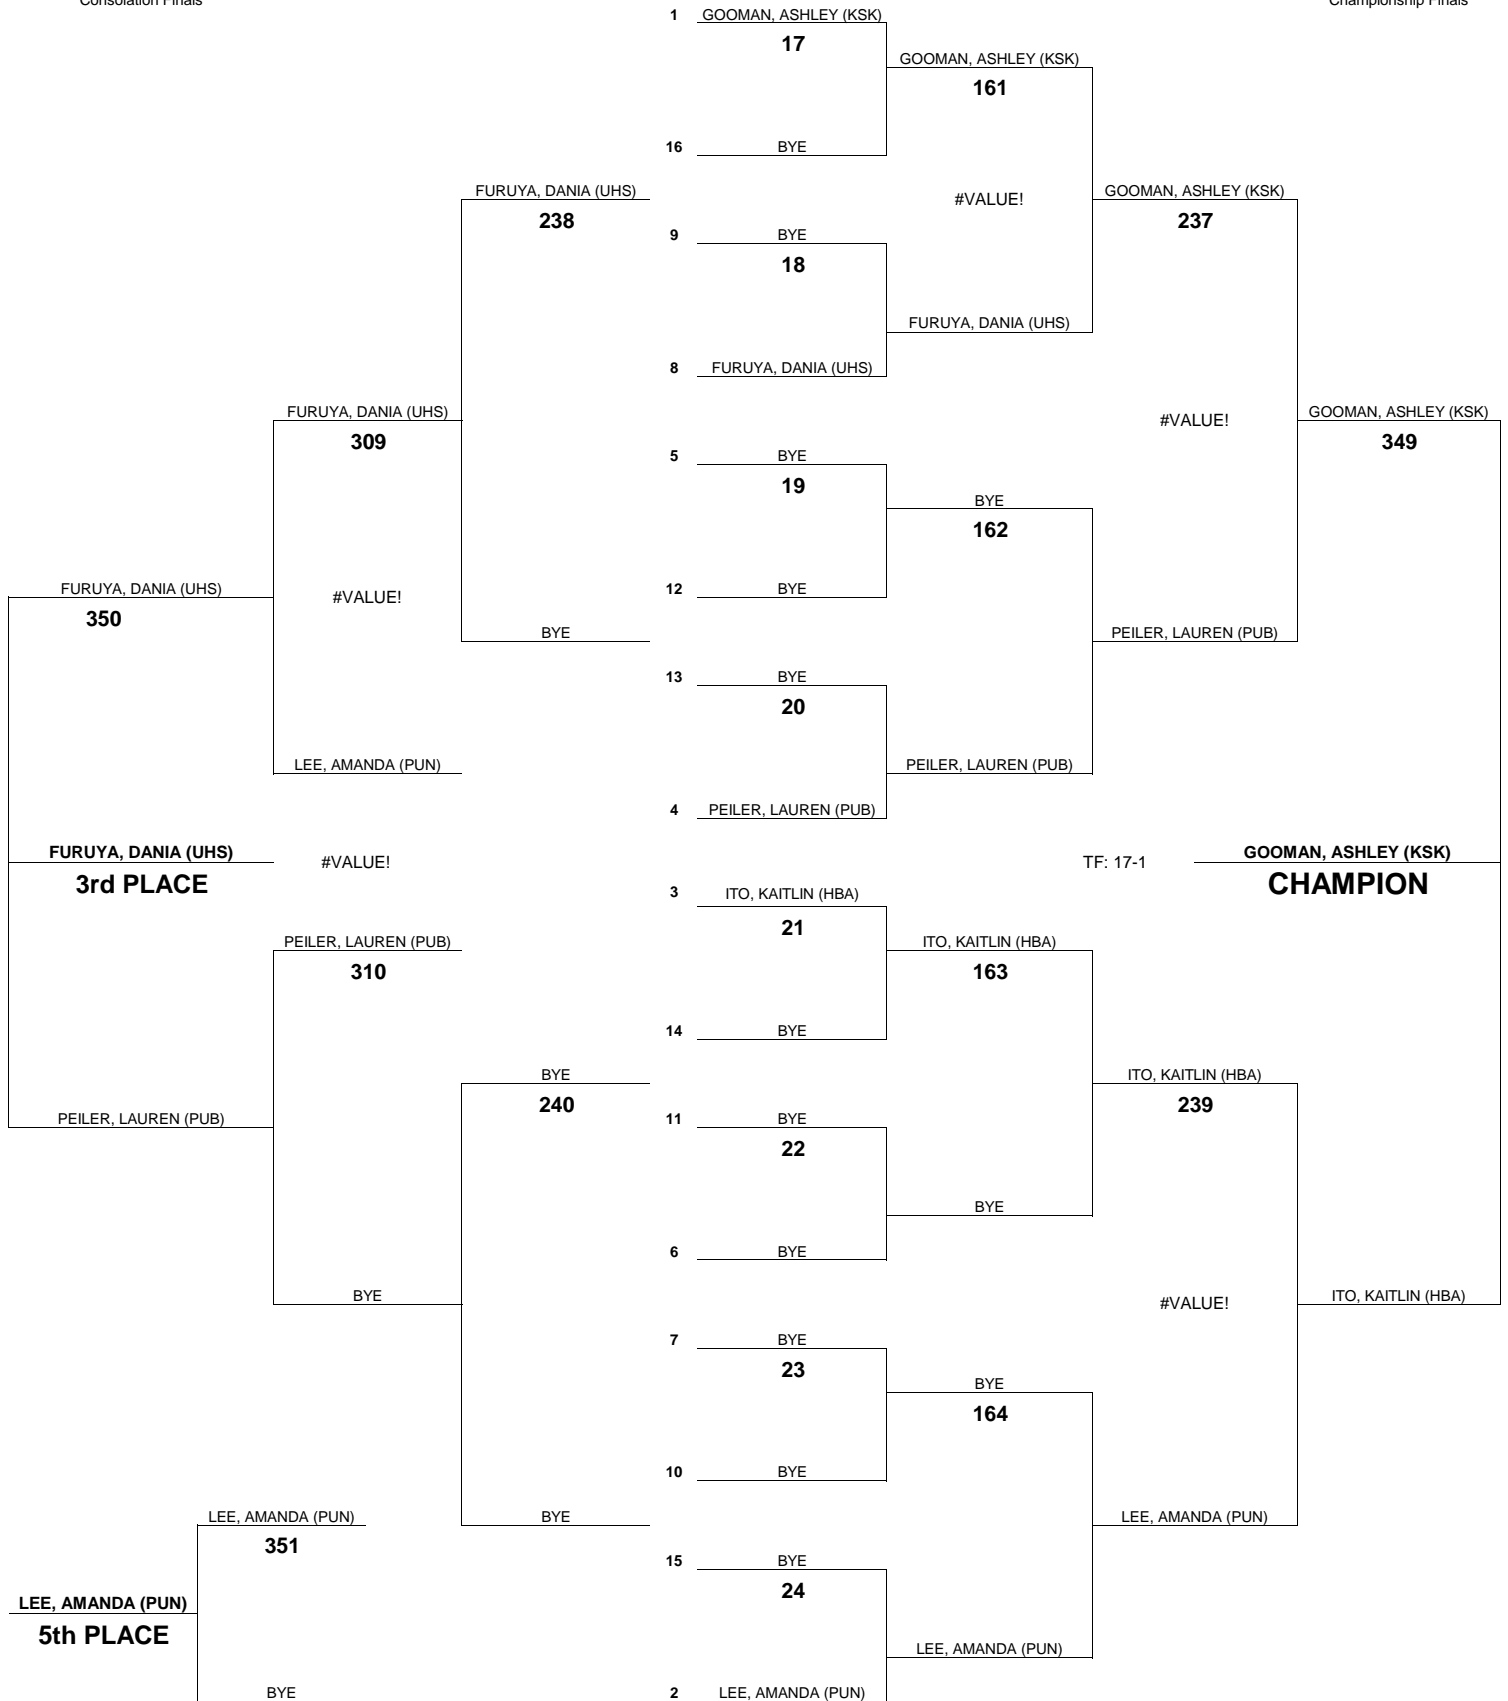

Consolation Qtr-Finals

Qualifying

Championship Qtr-Finals

Consolation Semi-Finals

Championship Semi-Finals

Consolation Finals

Championship Finals

INTERSCHOLASTIC LEAGUE OF HONOLULU 2017 GIRLS VARSITY CHAMPIONSHIP TOURNAMENT