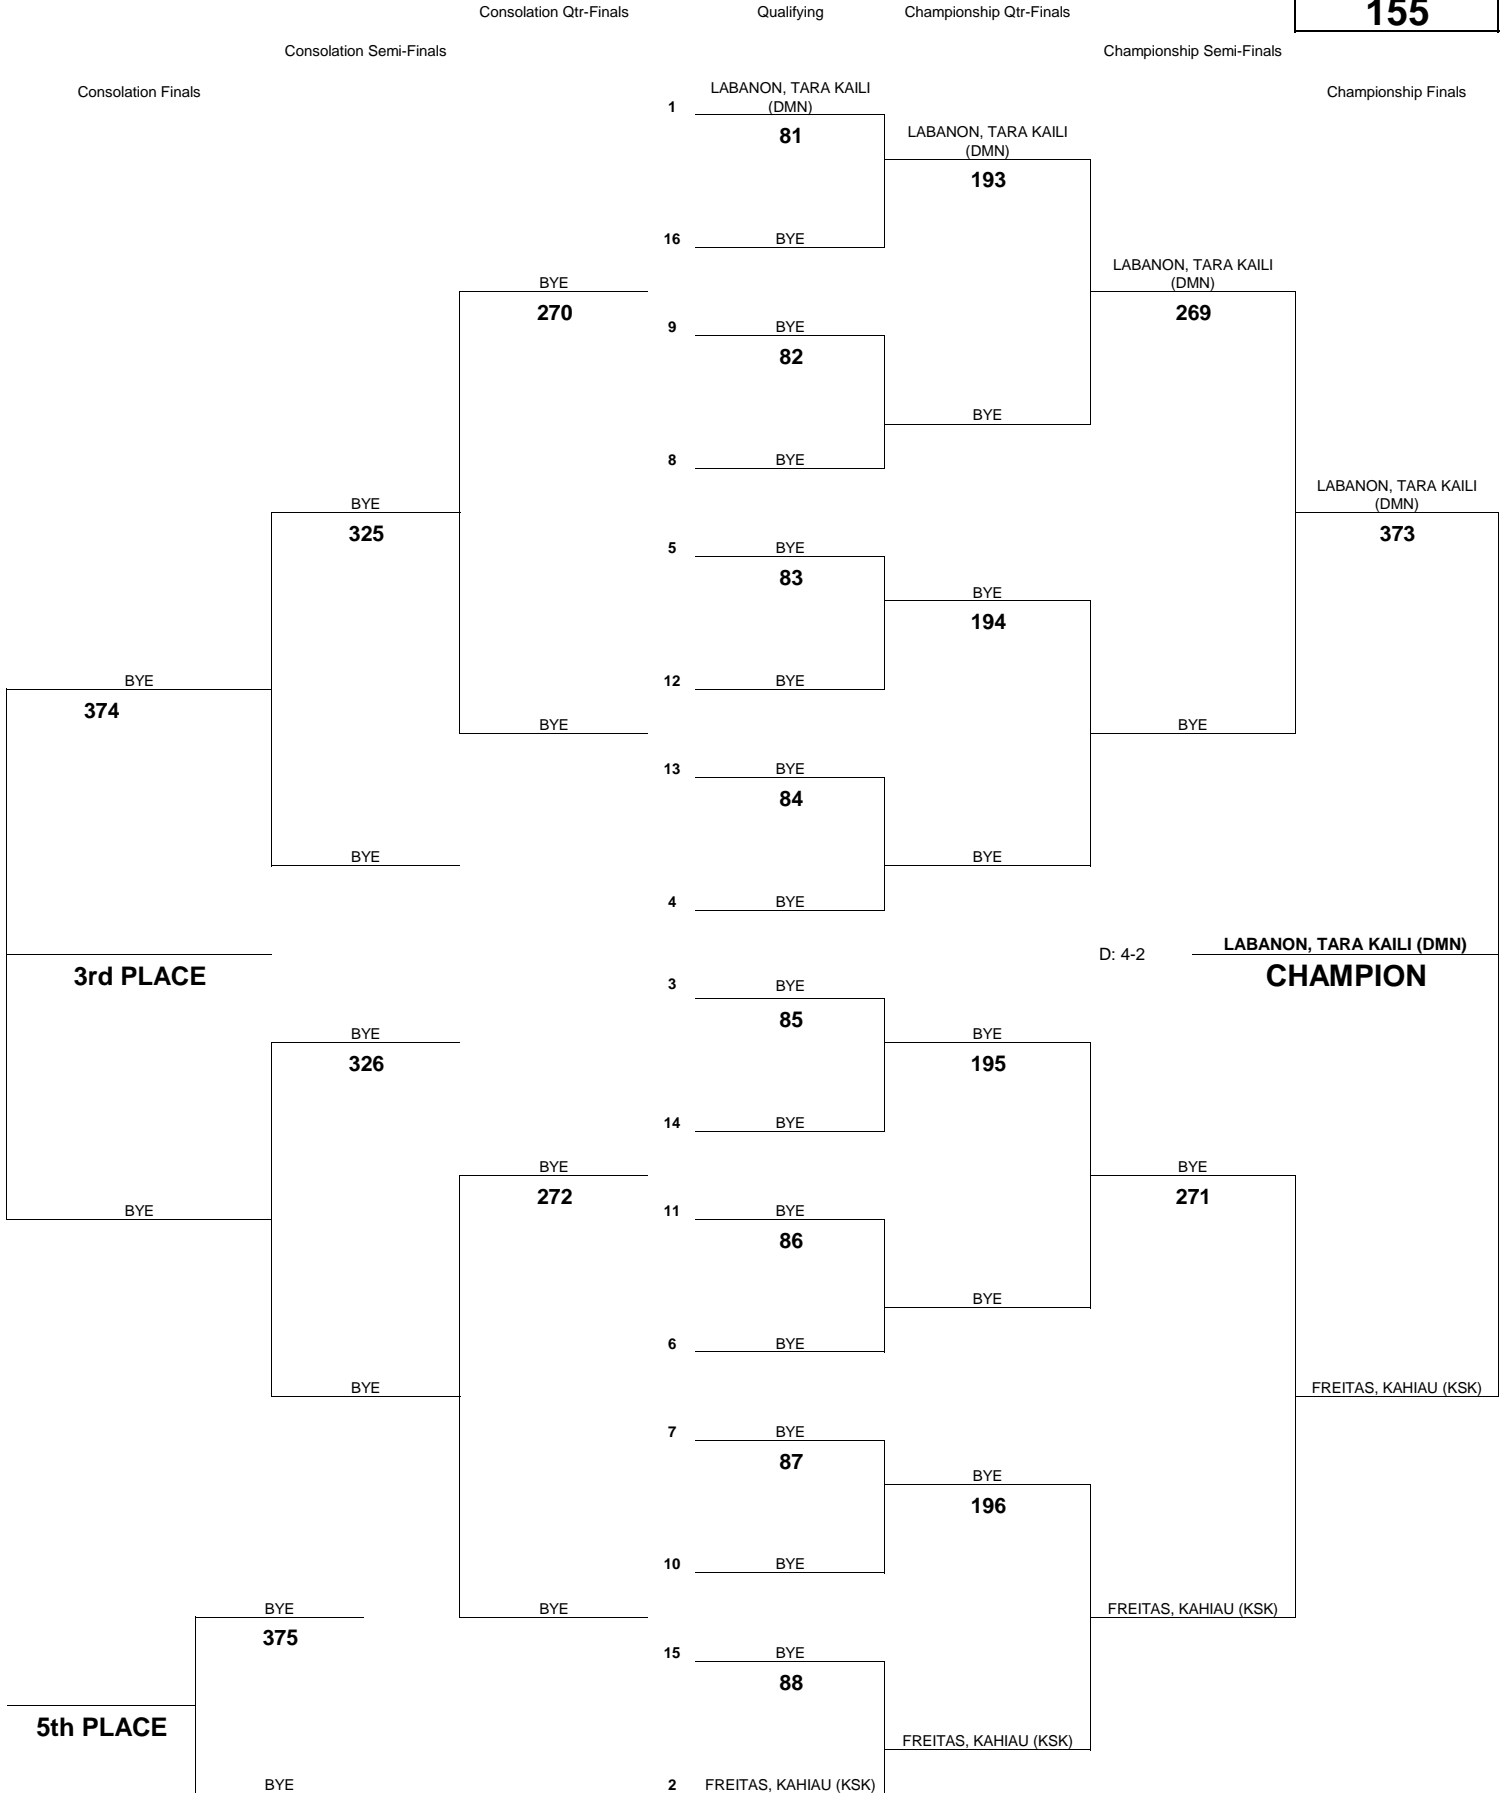

INTERSCHOLASTIC LEAGUE OF HONOLULU 2017 GIRLS VARSITY CHAMPIONSHIP TOURNAMENT

WEIGHT CLASS
155