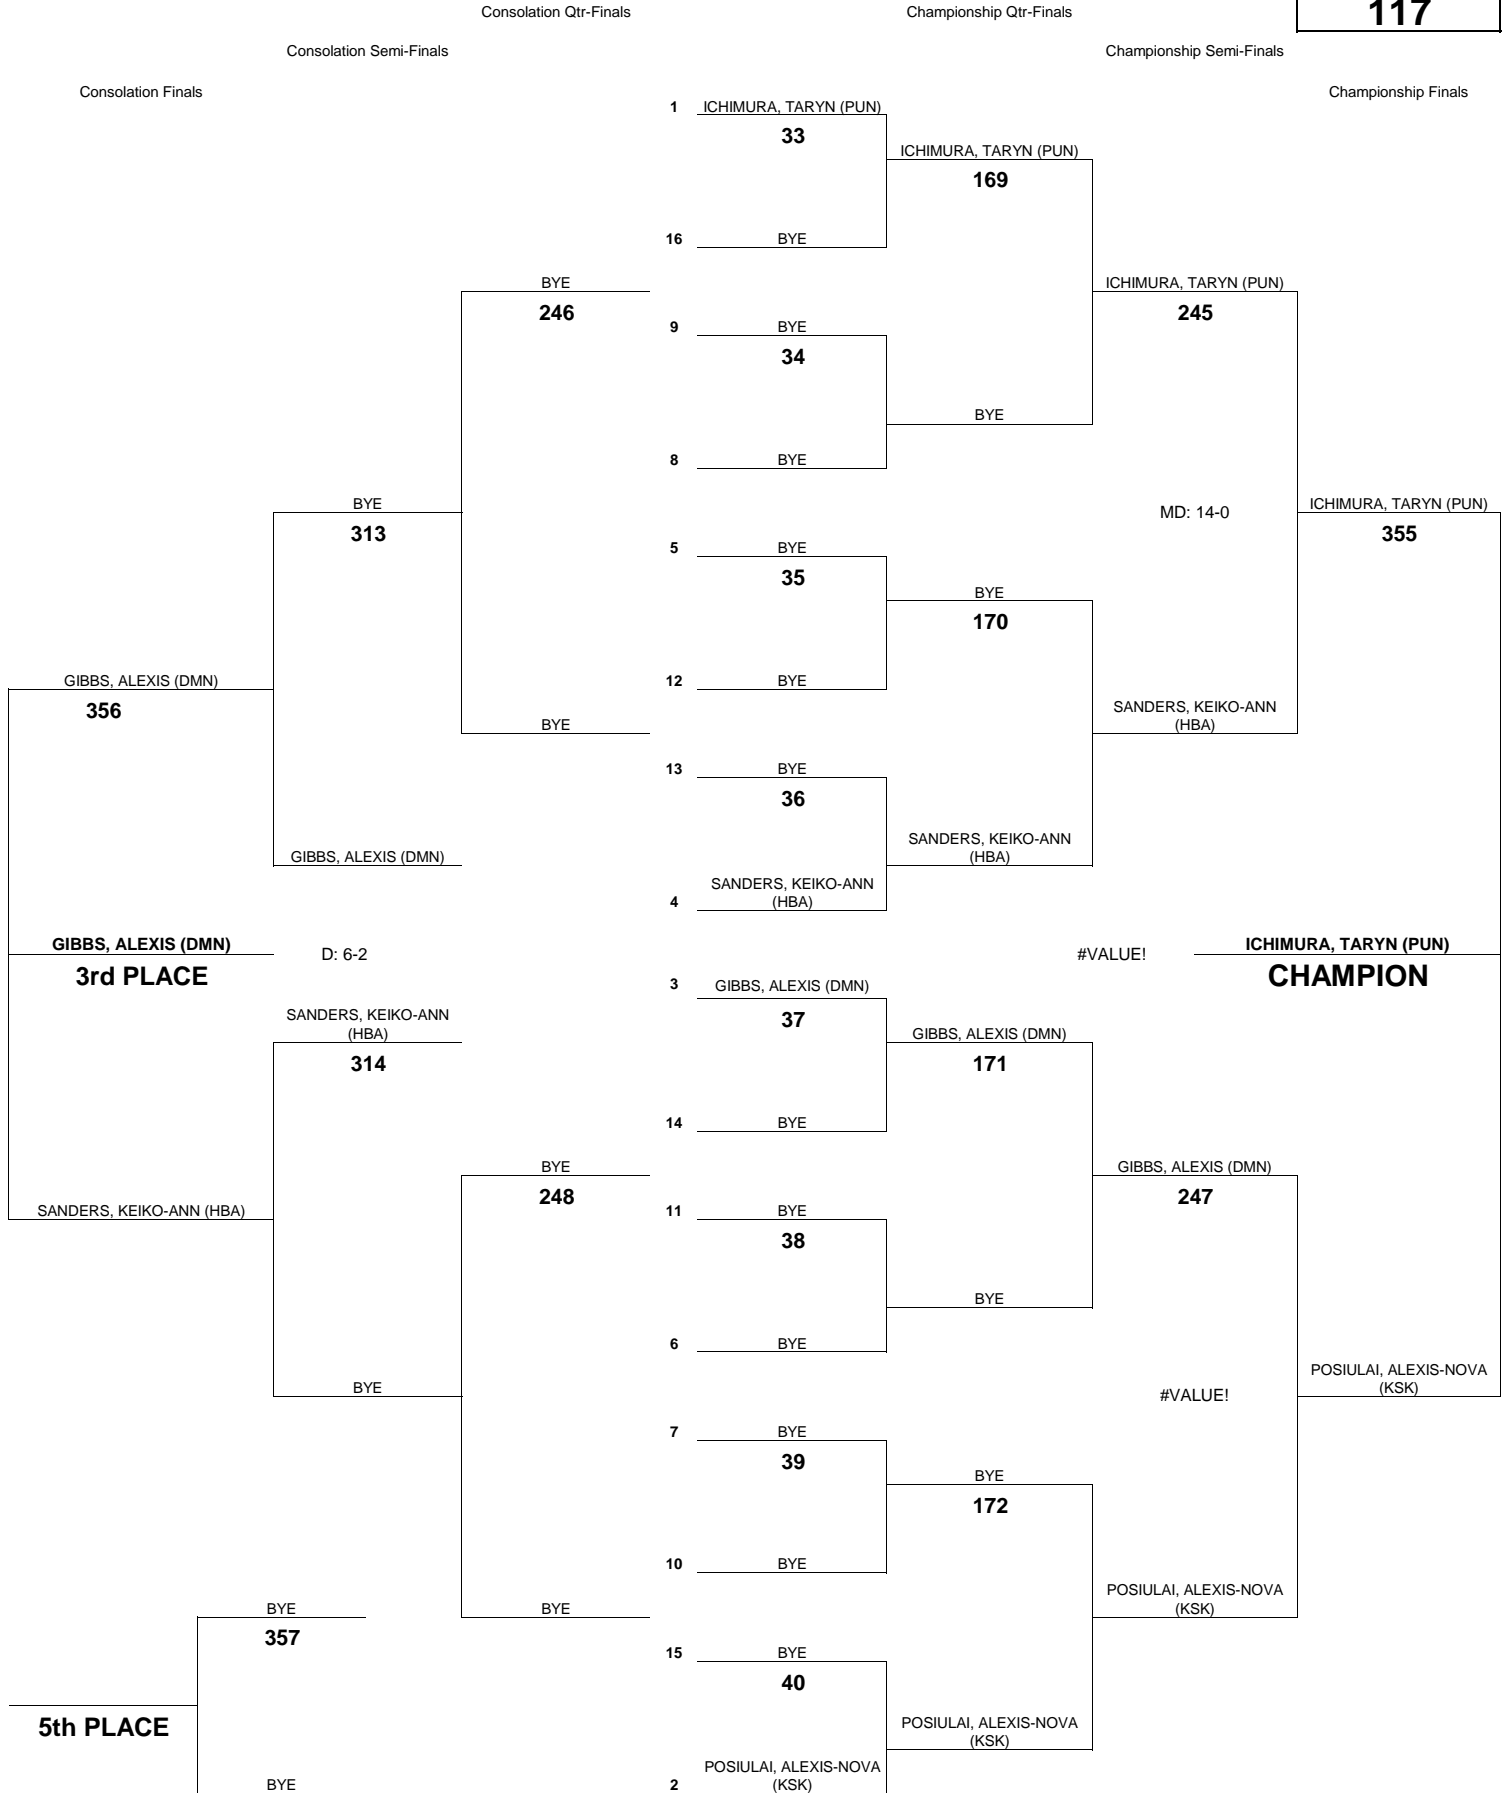

INTERSCHOLASTIC LEAGUE OF HONOLULU 2017 GIRLS VARSITY CHAMPIONSHIP TOURNAMENT

WEIGHT CLASS
117