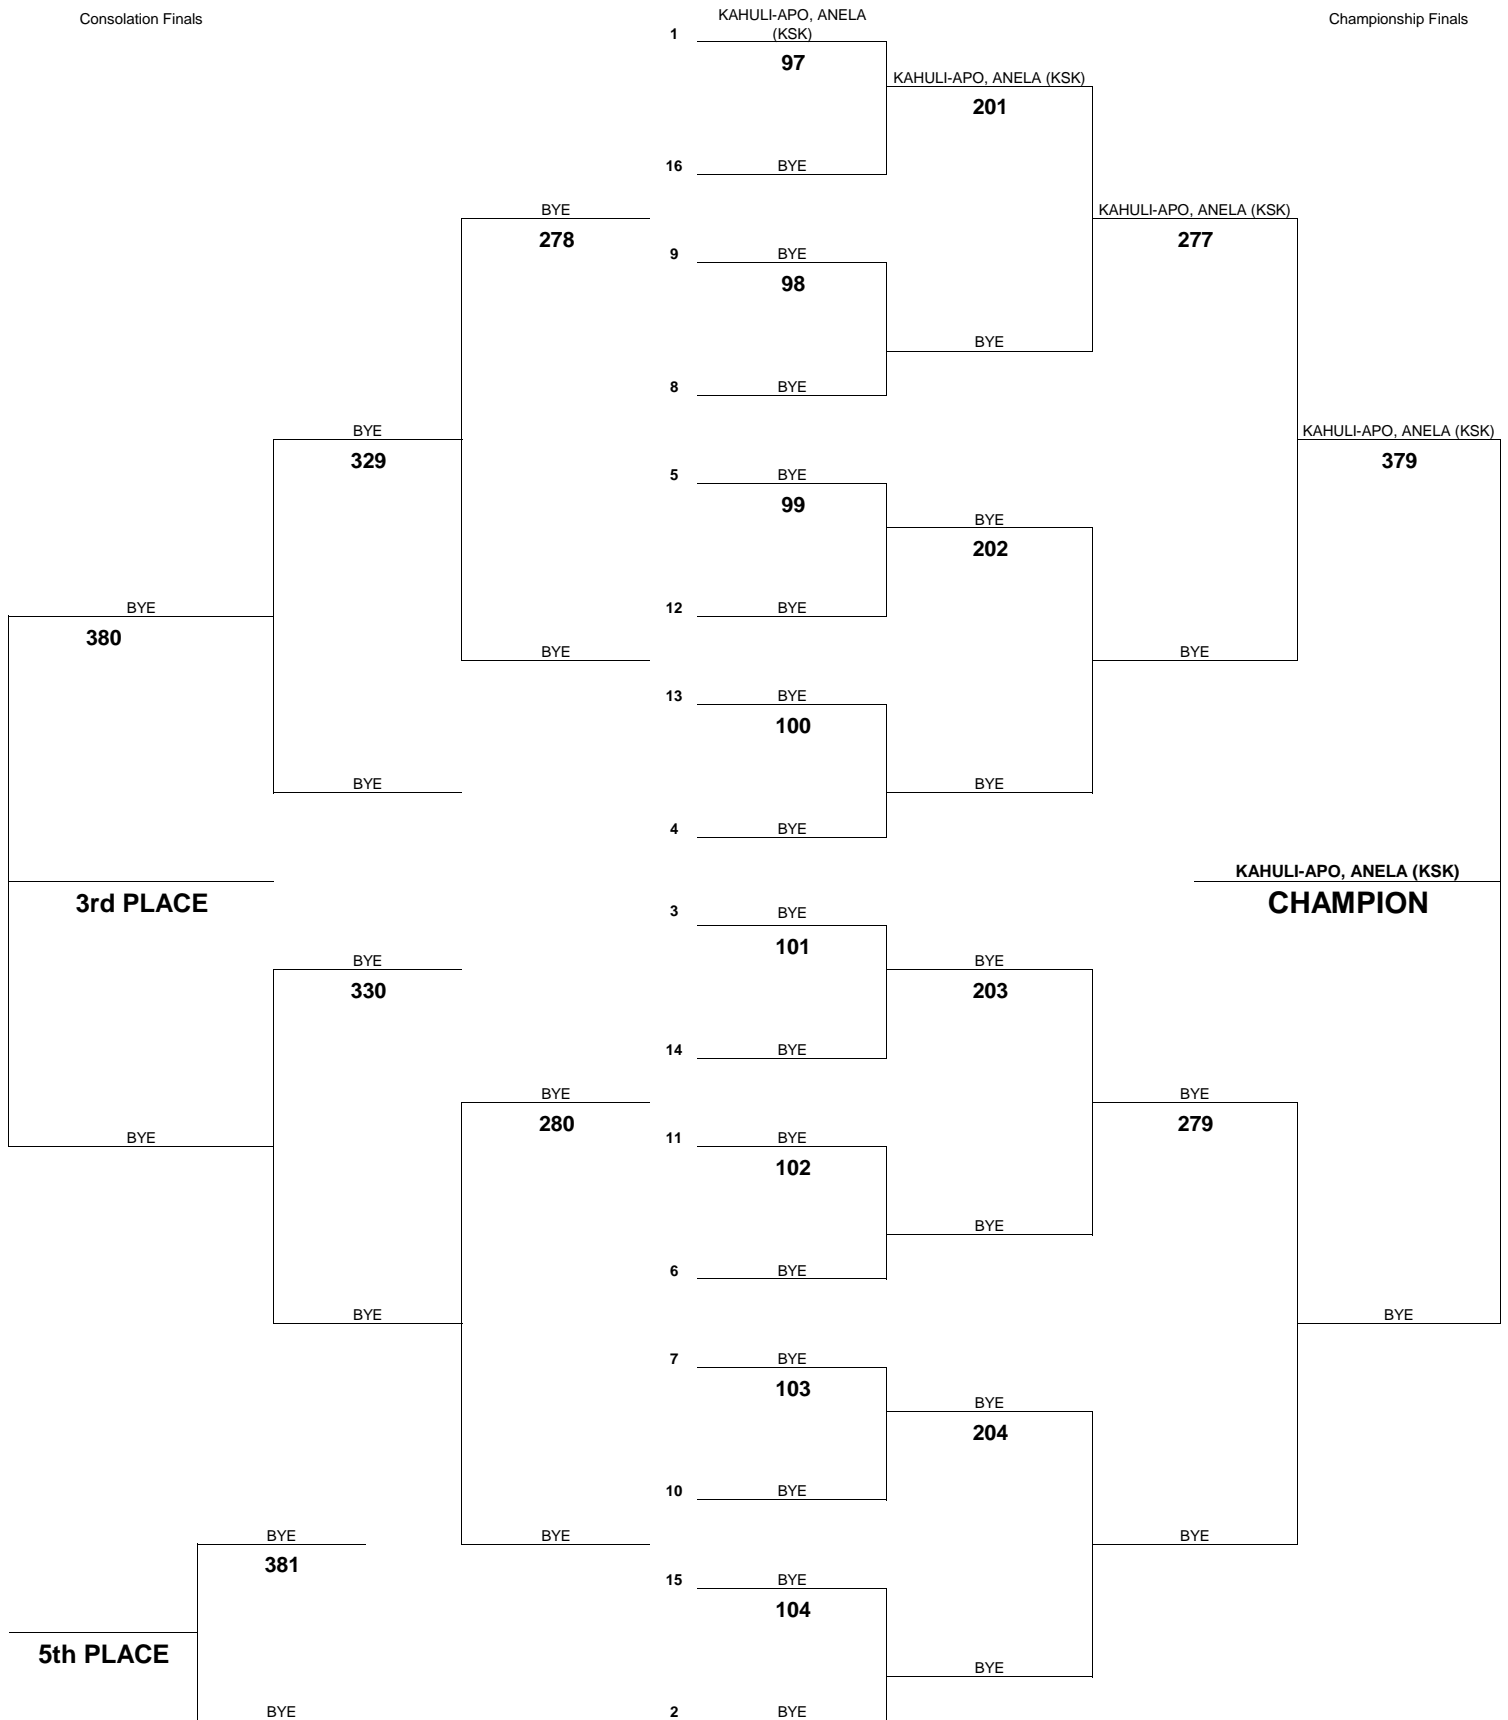

INTERSCHOLASTIC LEAGUE OF HONOLULU 2017 GIRLS VARSITY CHAMPIONSHIP TOURNAMENT

WEIGHT CLASS
184

Consolation Qtr-Finals

Championship Qtr-Finals

Consolation Semi-Finals

Championship Semi-Finals

Consolation Finals

Championship Finals