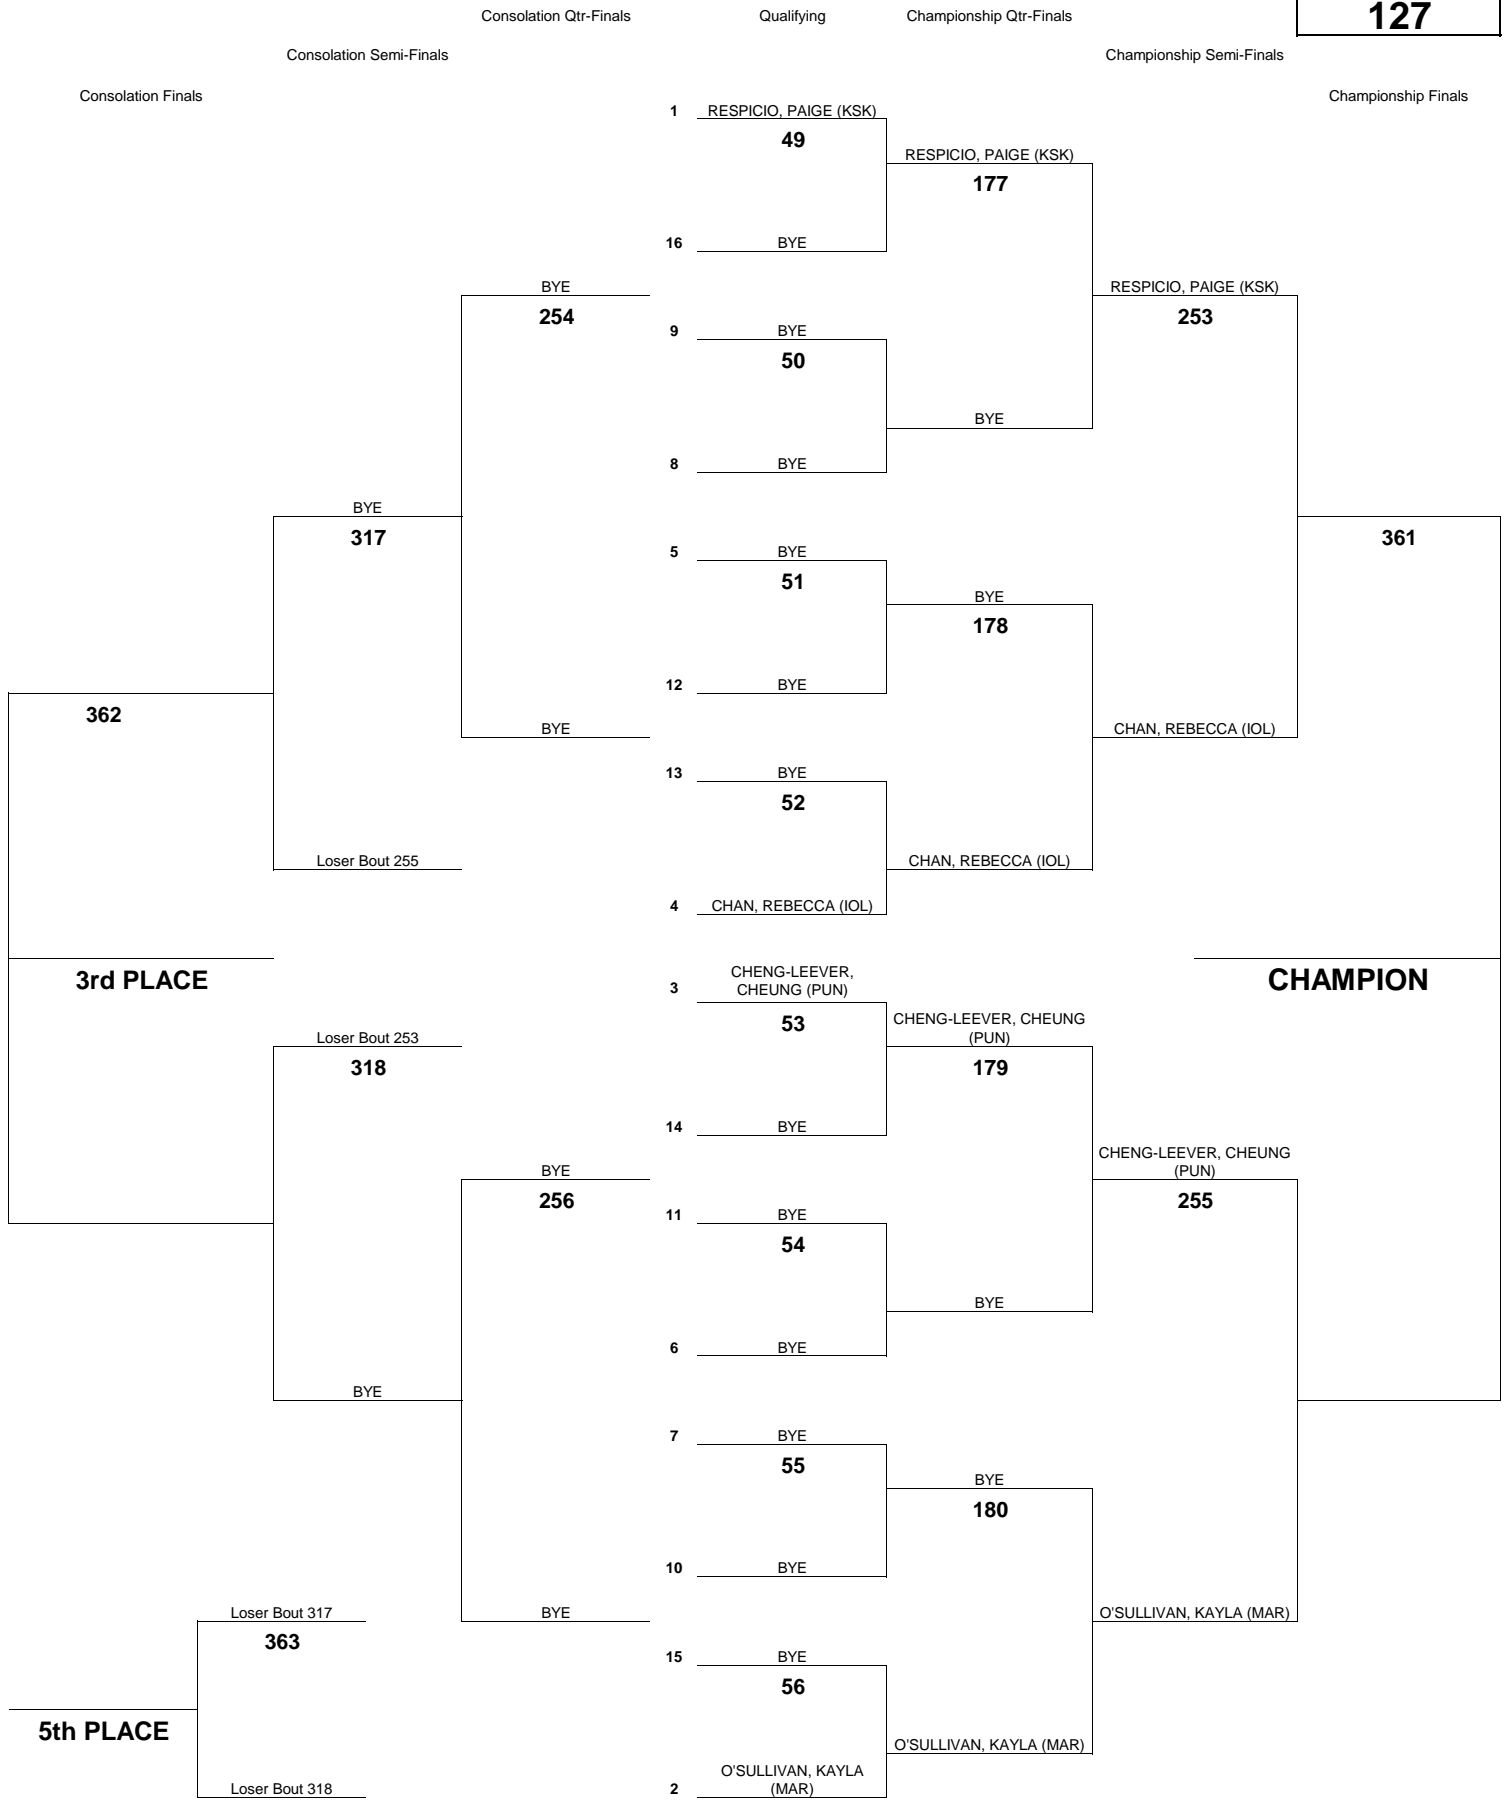

INTERSCHOLASTIC LEAGUE OF HONOLULU 2017 GIRLS VARSITY CHAMPIONSHIP TOURNAMENT

WEIGHT CLASS
127