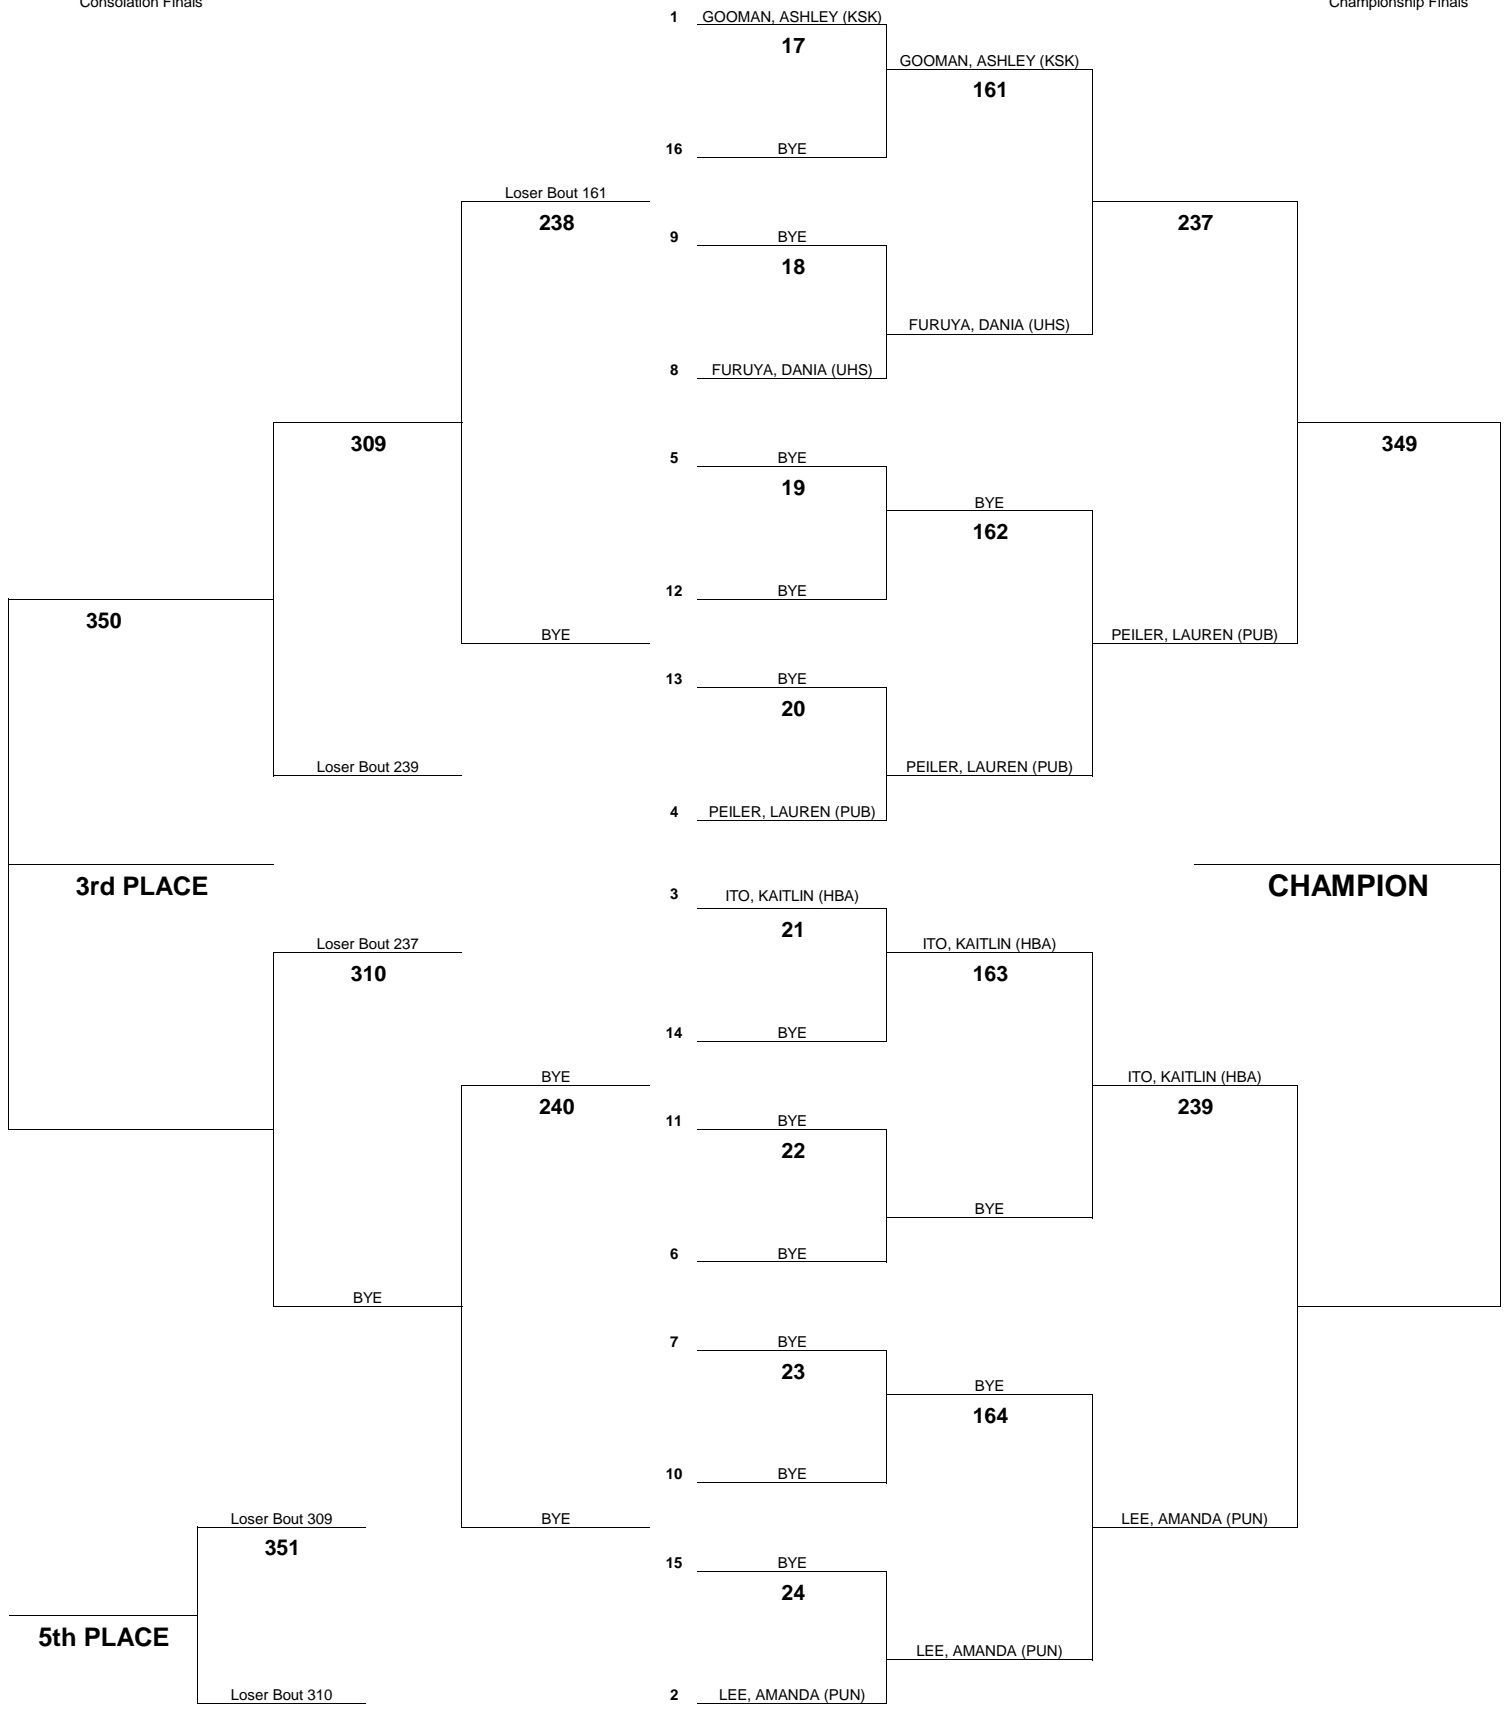

Consolation Qtr-Finals

Qualifying

Championship Qtr-Finals

Consolation Semi-Finals

Championship Semi-Finals

Consolation Finals

Championship Finals

INTERSCHOLASTIC LEAGUE OF HONOLULU 2017 GIRLS VARSITY CHAMPIONSHIP TOURNAMENT