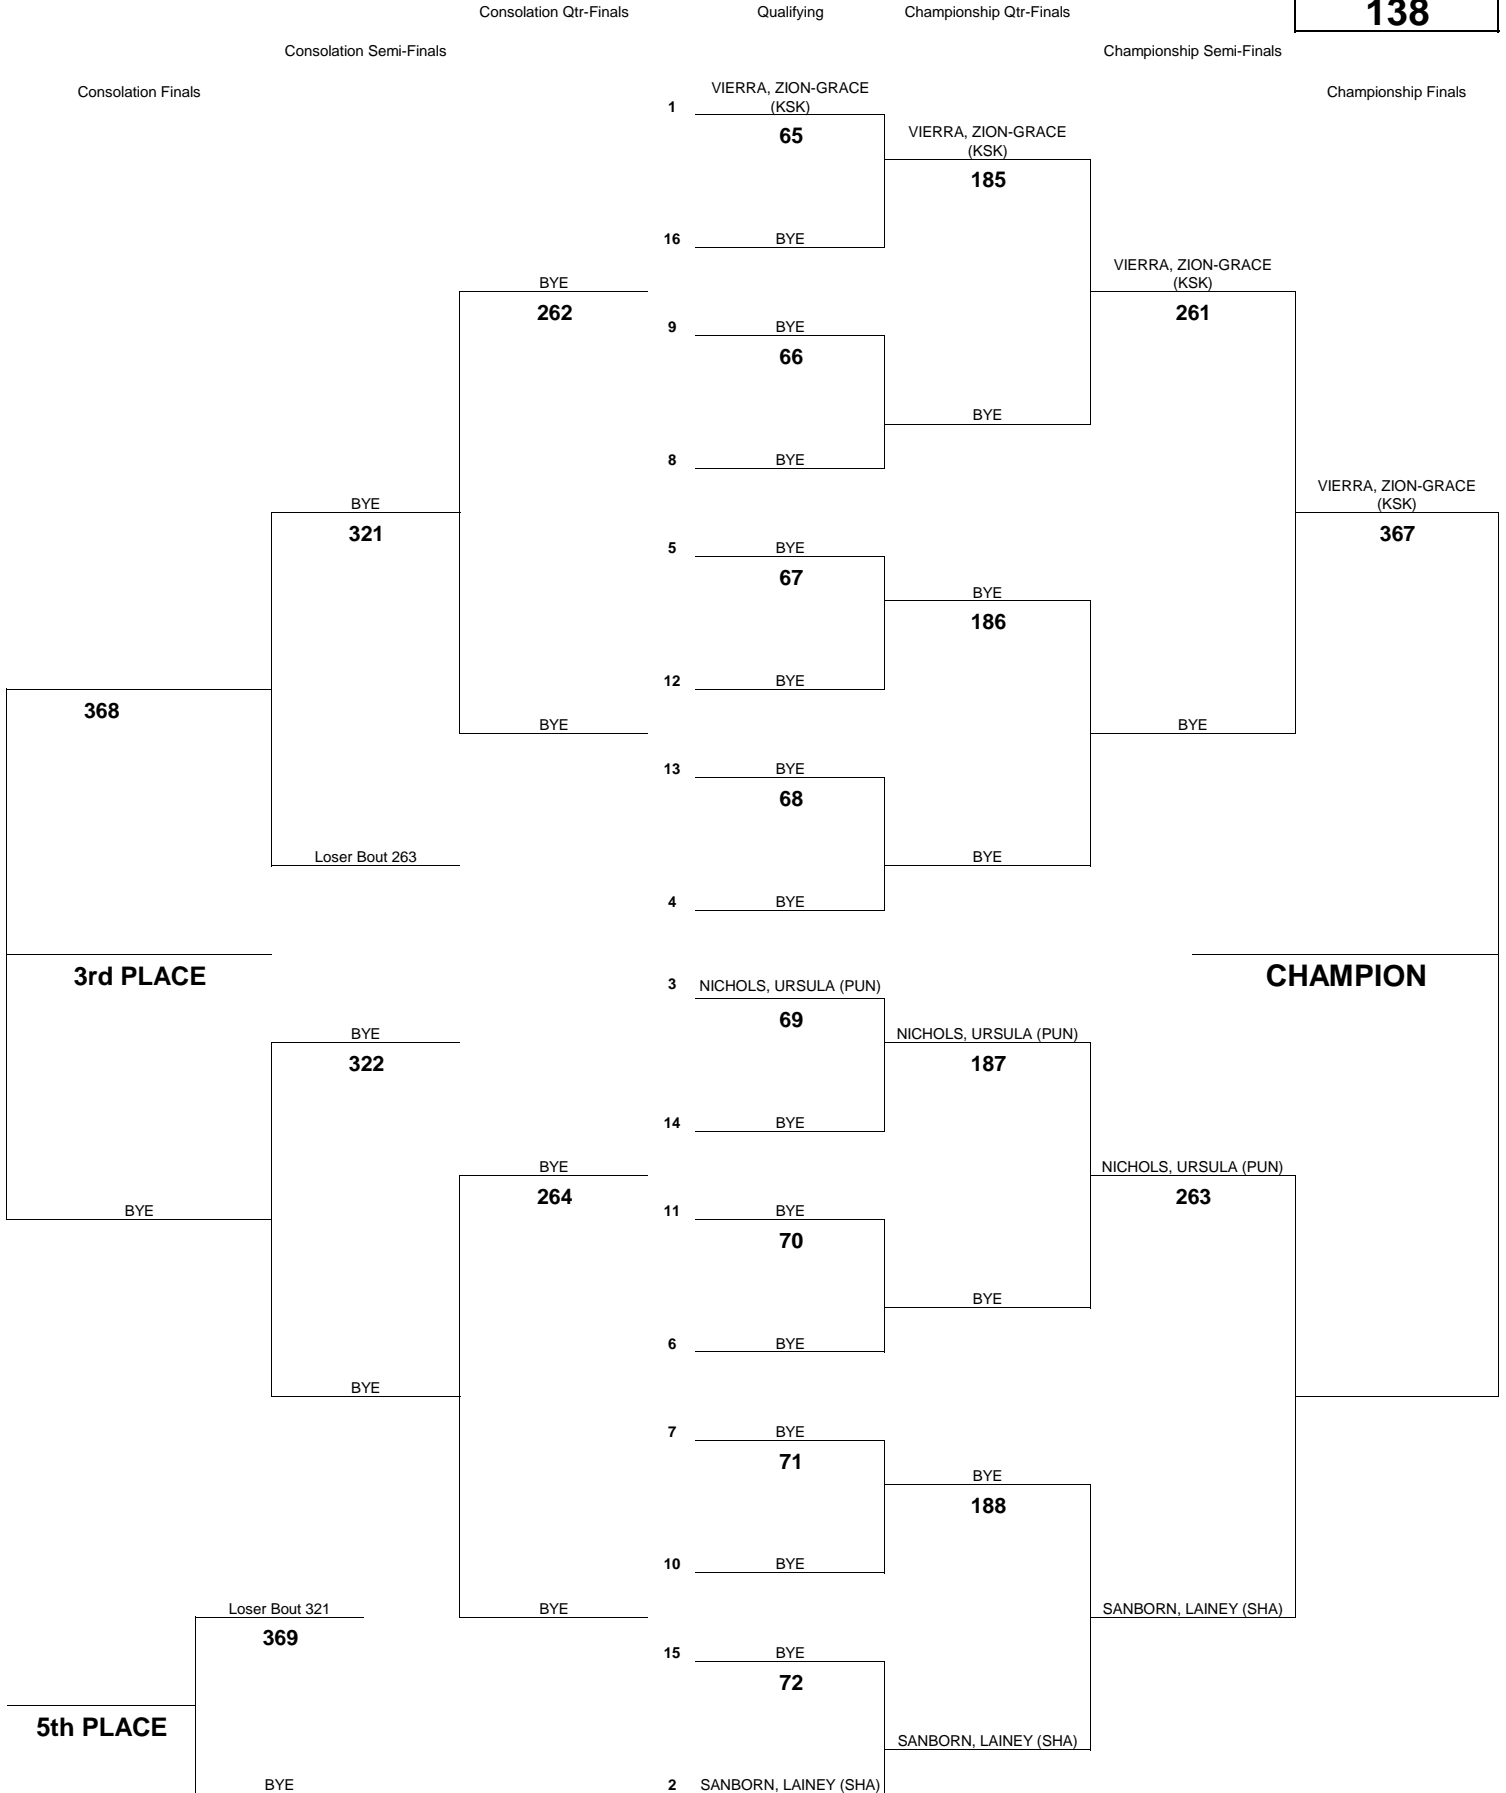

INTERSCHOLASTIC LEAGUE OF HONOLULU 2017 GIRLS VARSITY CHAMPIONSHIP TOURNAMENT

WEIGHT CLASS
138