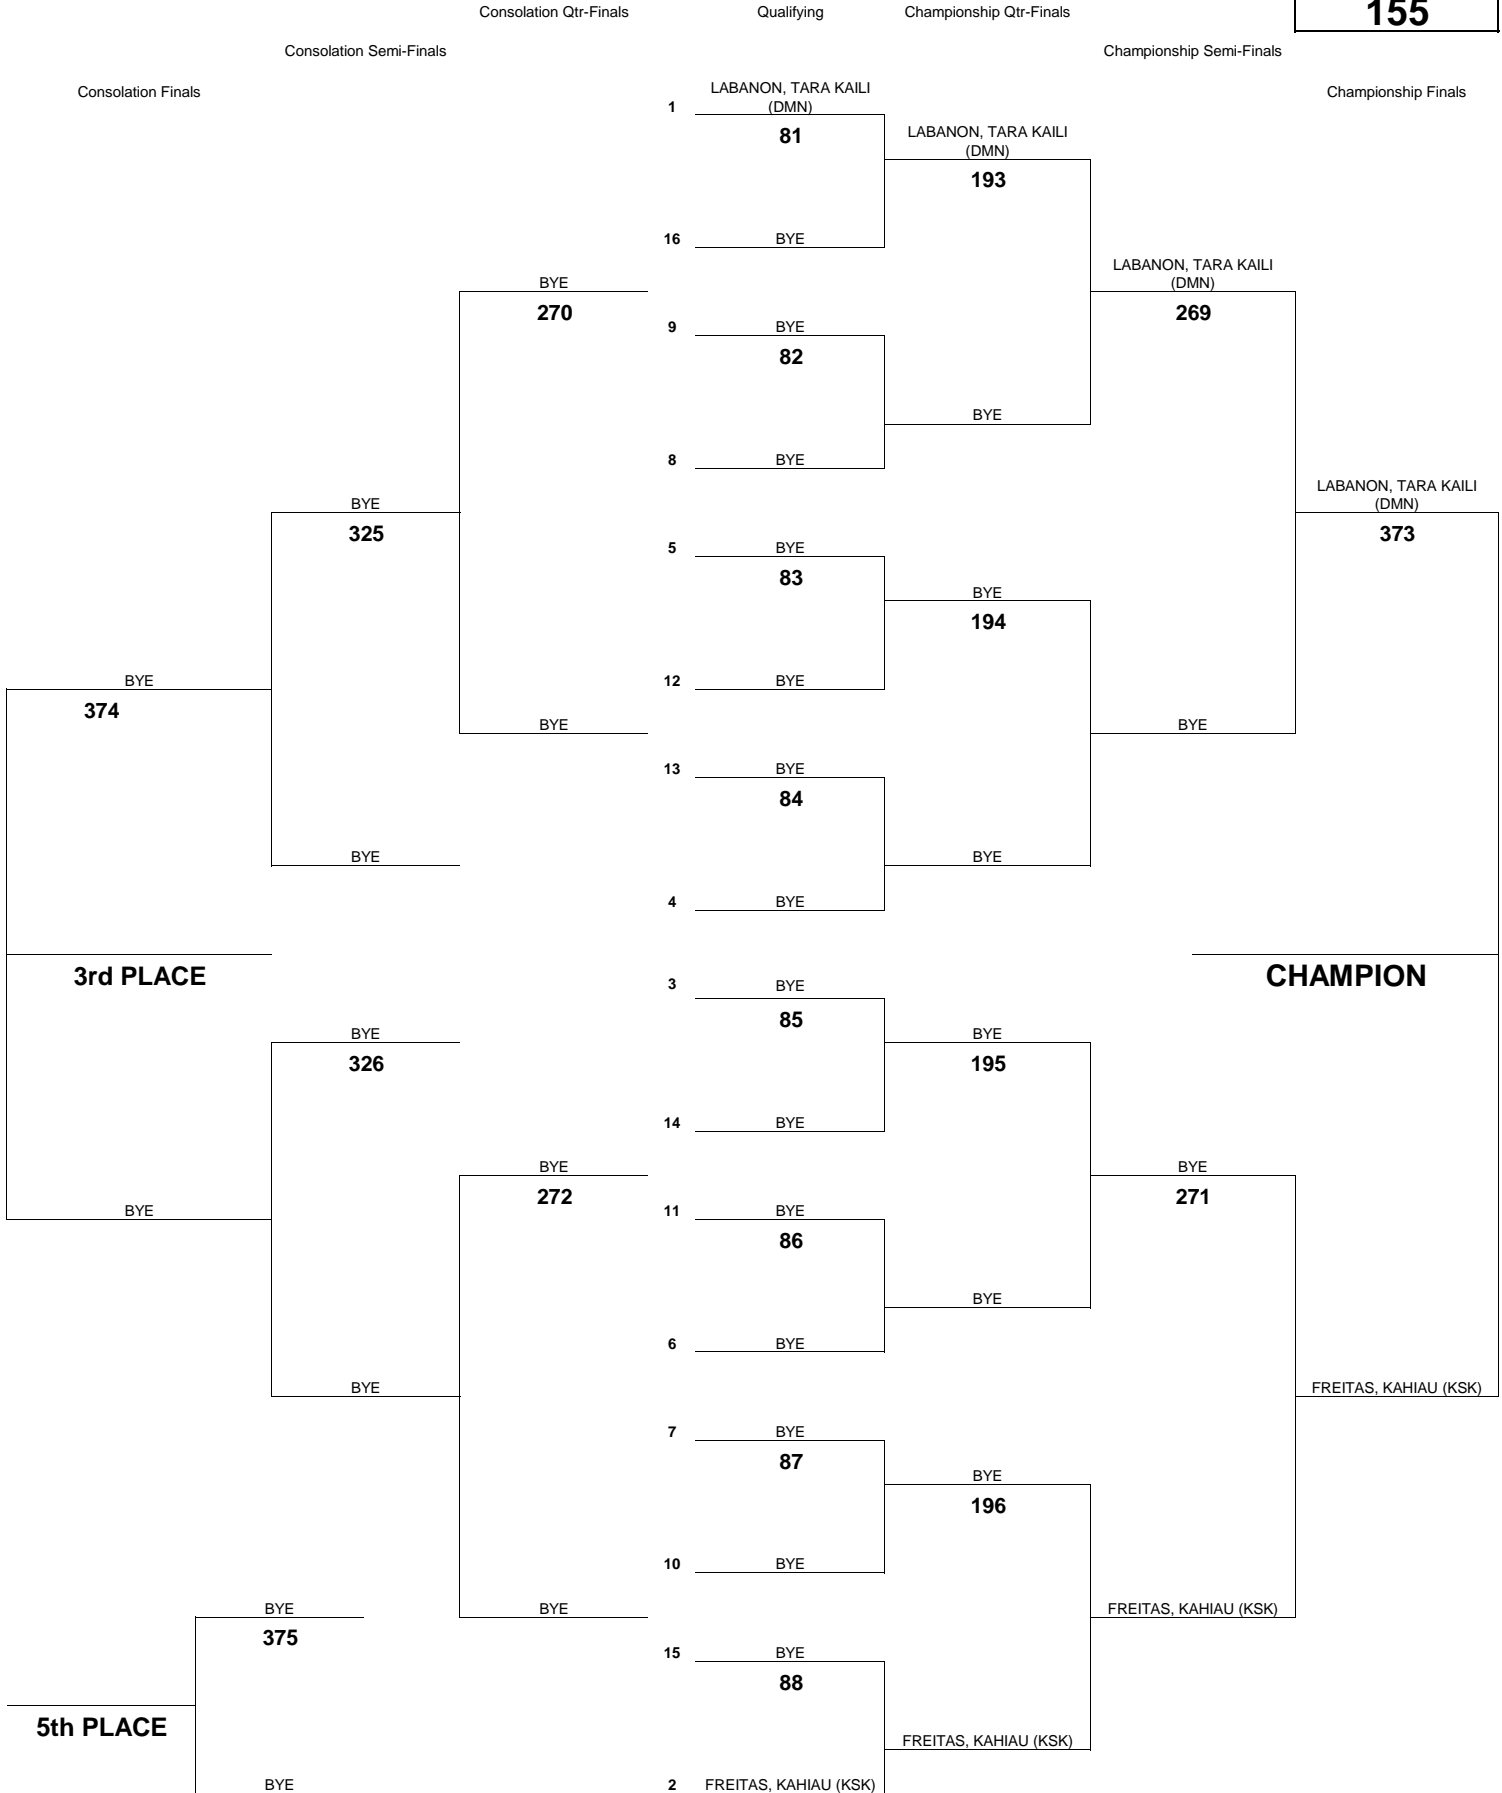

INTERSCHOLASTIC LEAGUE OF HONOLULU 2017 GIRLS VARSITY CHAMPIONSHIP TOURNAMENT

WEIGHT CLASS
155