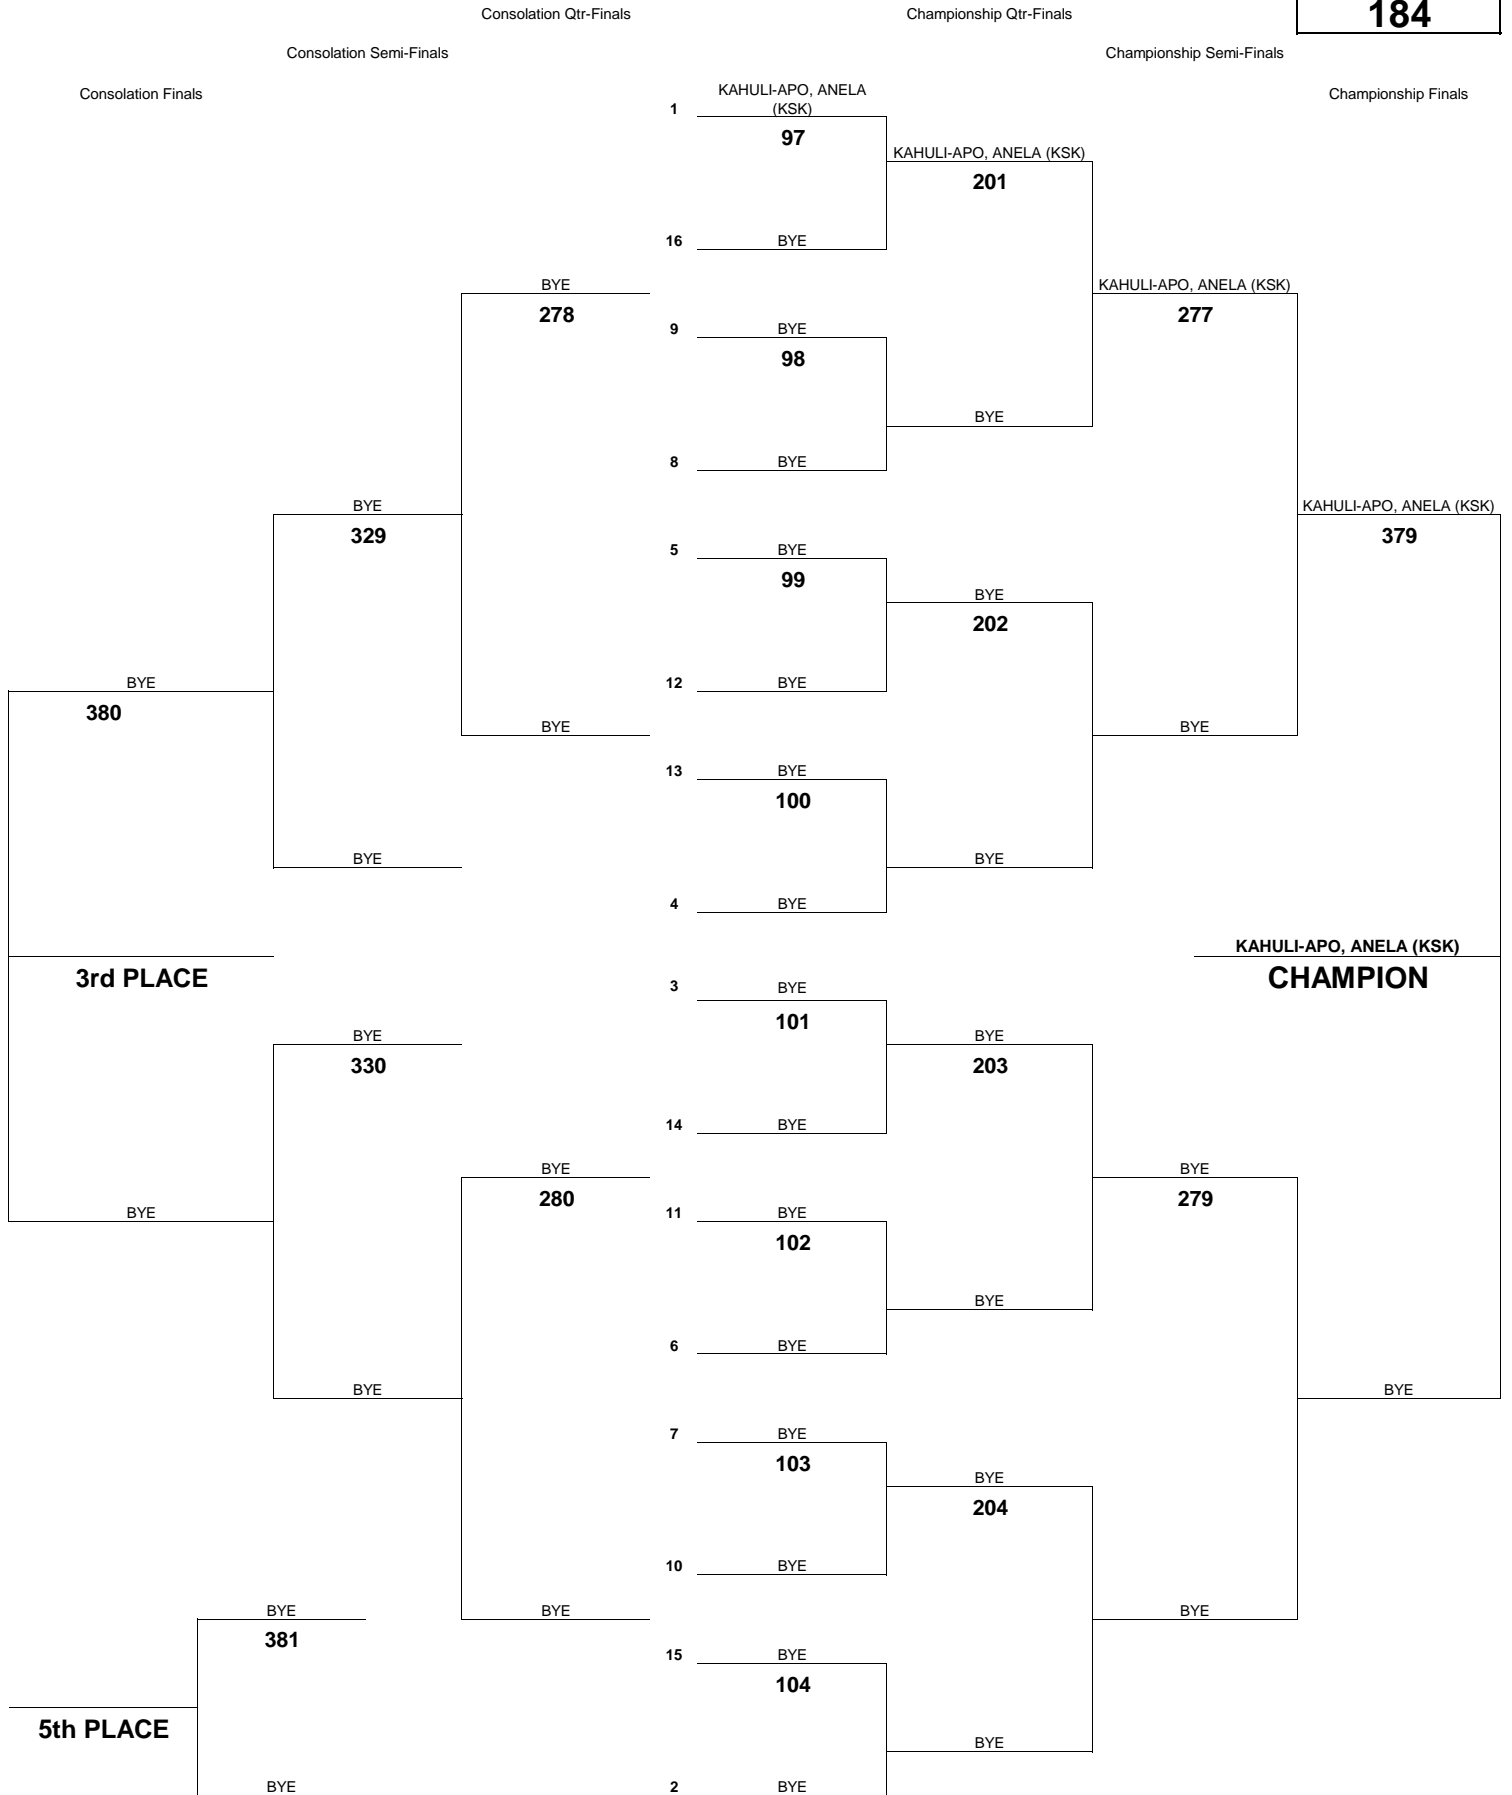

INTERSCHOLASTIC LEAGUE OF HONOLULU 2017 GIRLS VARSITY CHAMPIONSHIP TOURNAMENT

WEIGHT CLASS
184