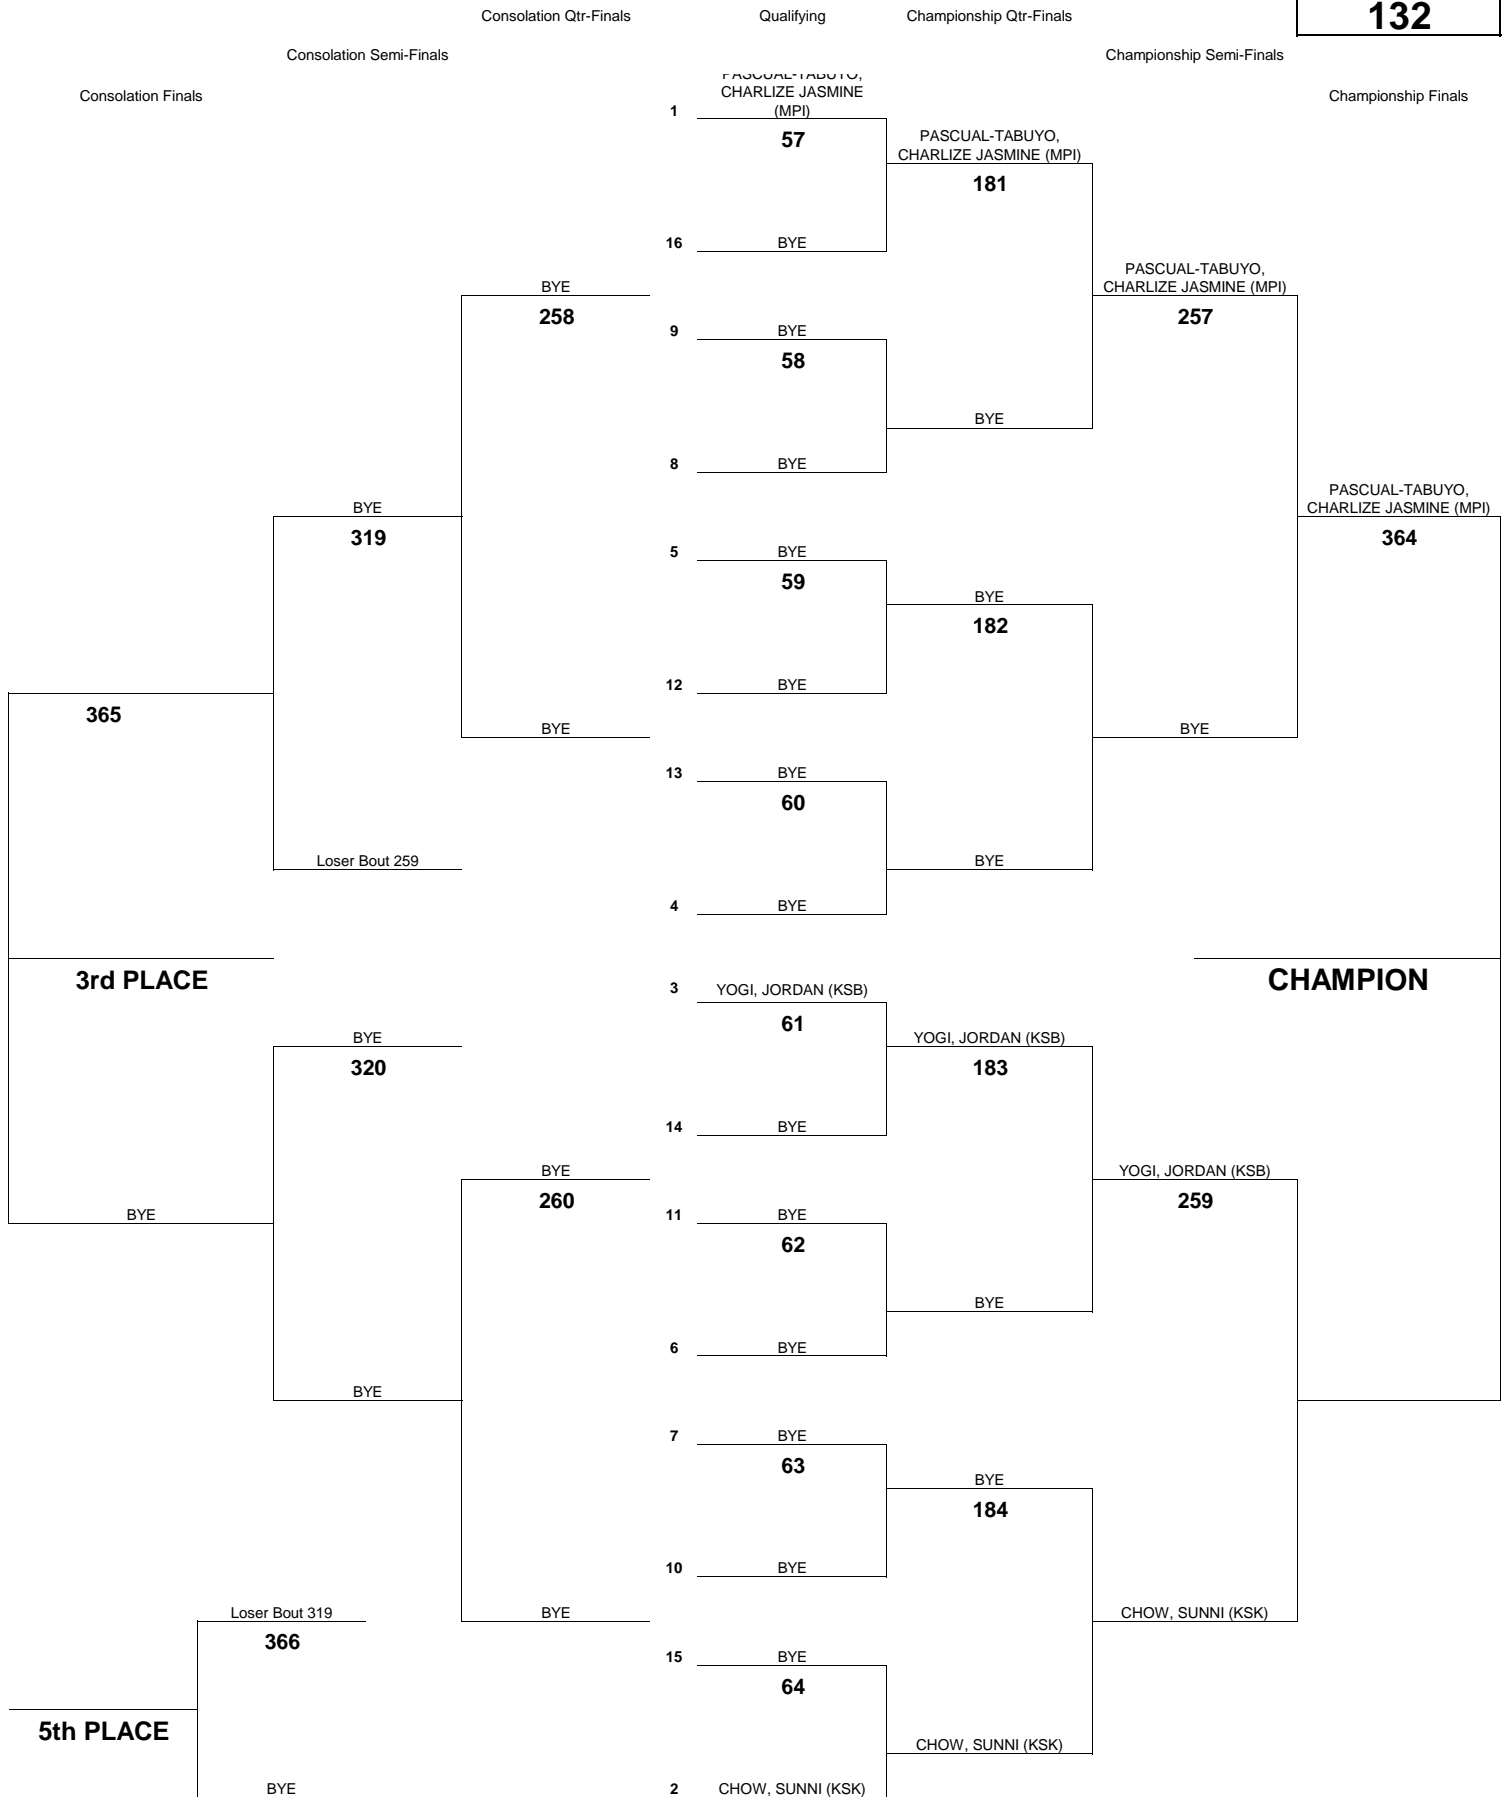

INTERSCHOLASTIC LEAGUE OF HONOLULU 2017 GIRLS VARSITY CHAMPIONSHIP TOURNAMENT

WEIGHT CLASS
132