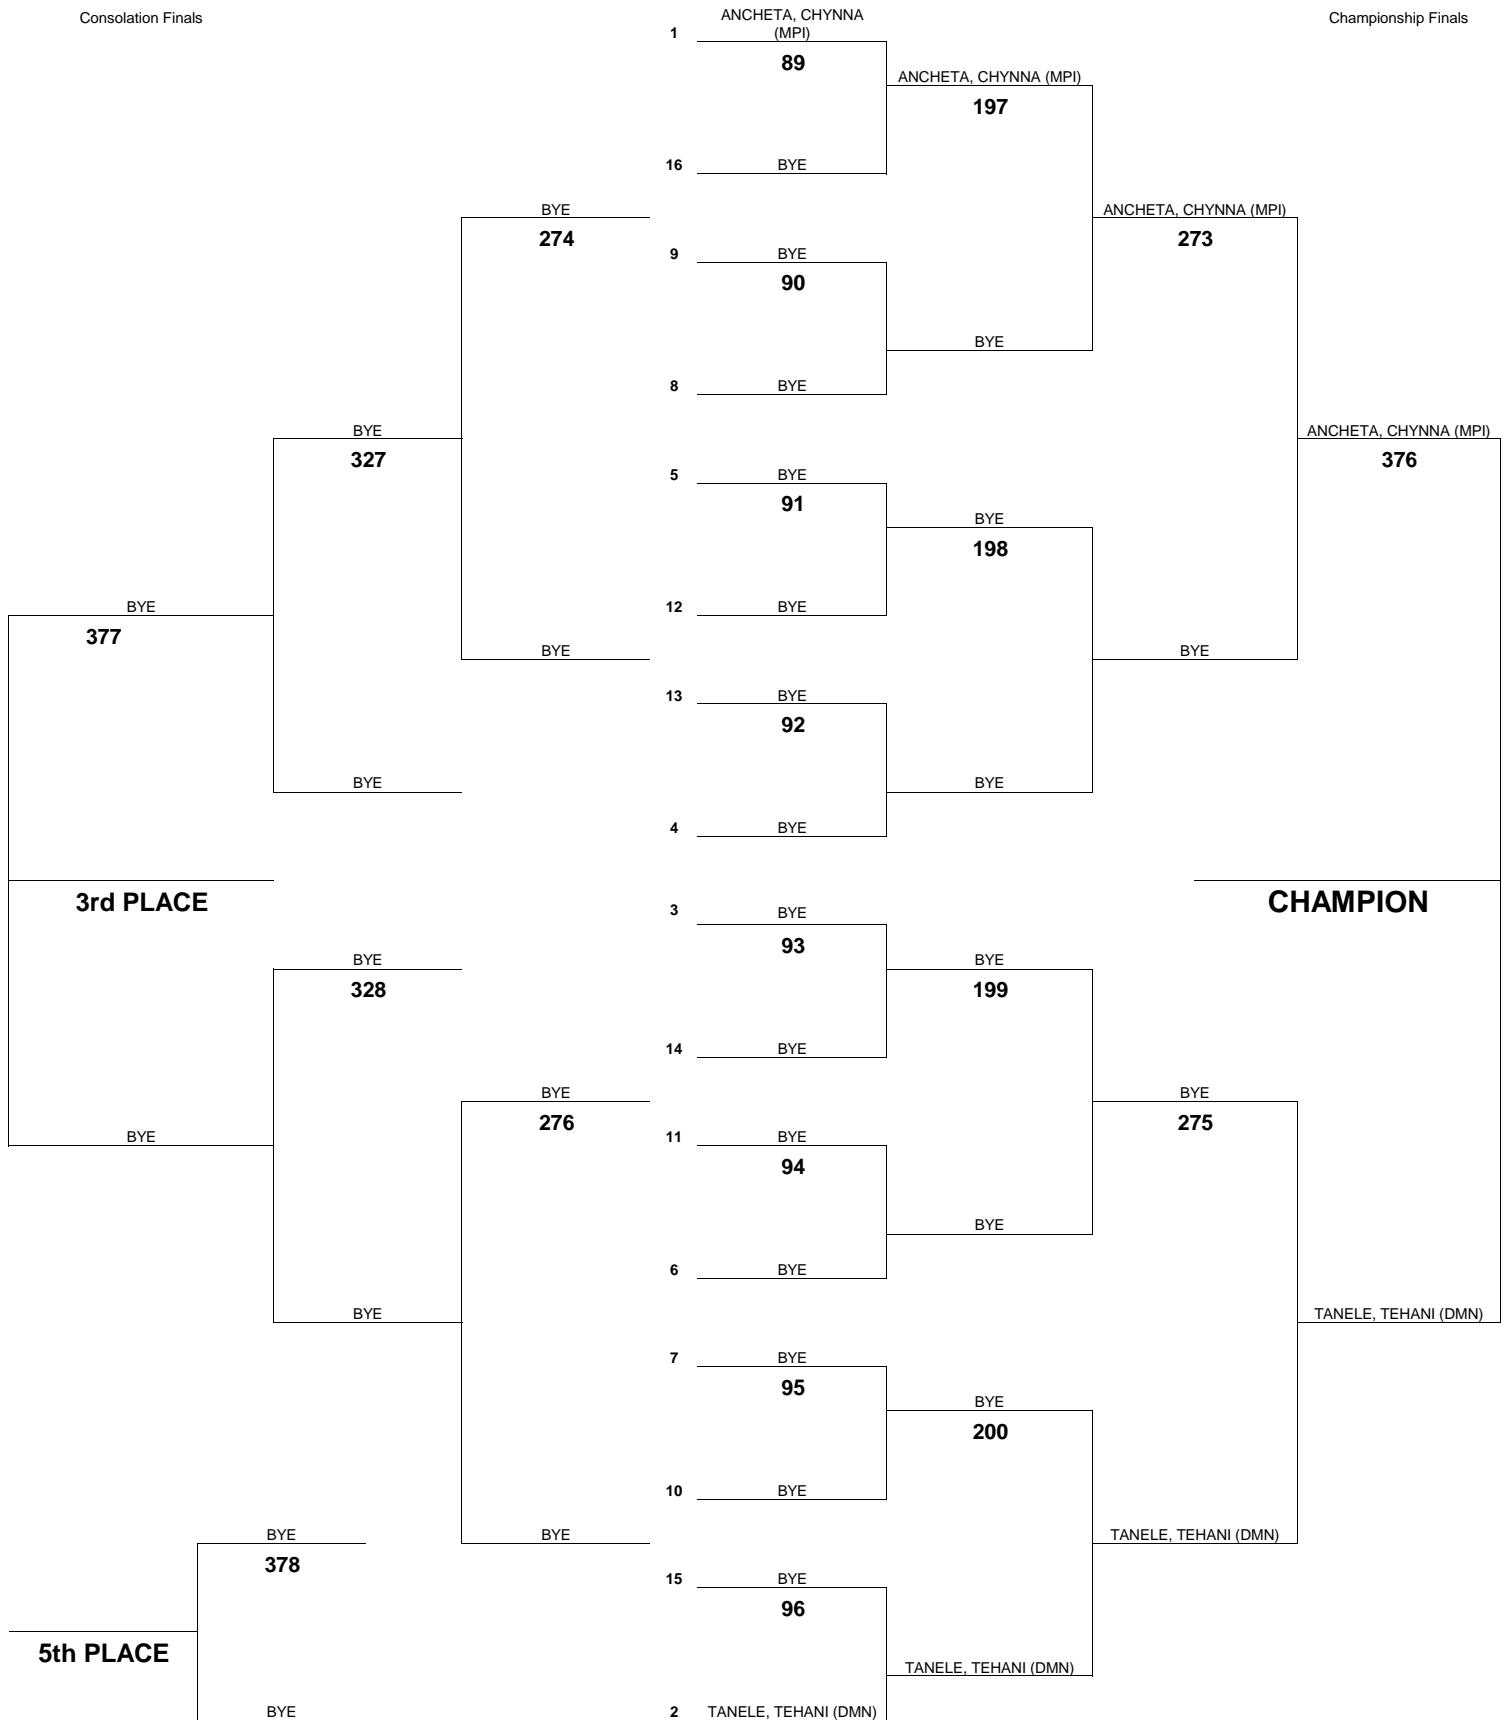

WEIGHT CLASS
168

Consolation Qtr-Finals

Championship Qtr-Finals

Consolation Semi-Finals

Championship Semi-Finals

Consolation Finals

Championship Finals

INTERSCHOLASTIC LEAGUE OF HONOLULU 2017 GIRLS VARSITY CHAMPIONSHIP TOURNAMENT