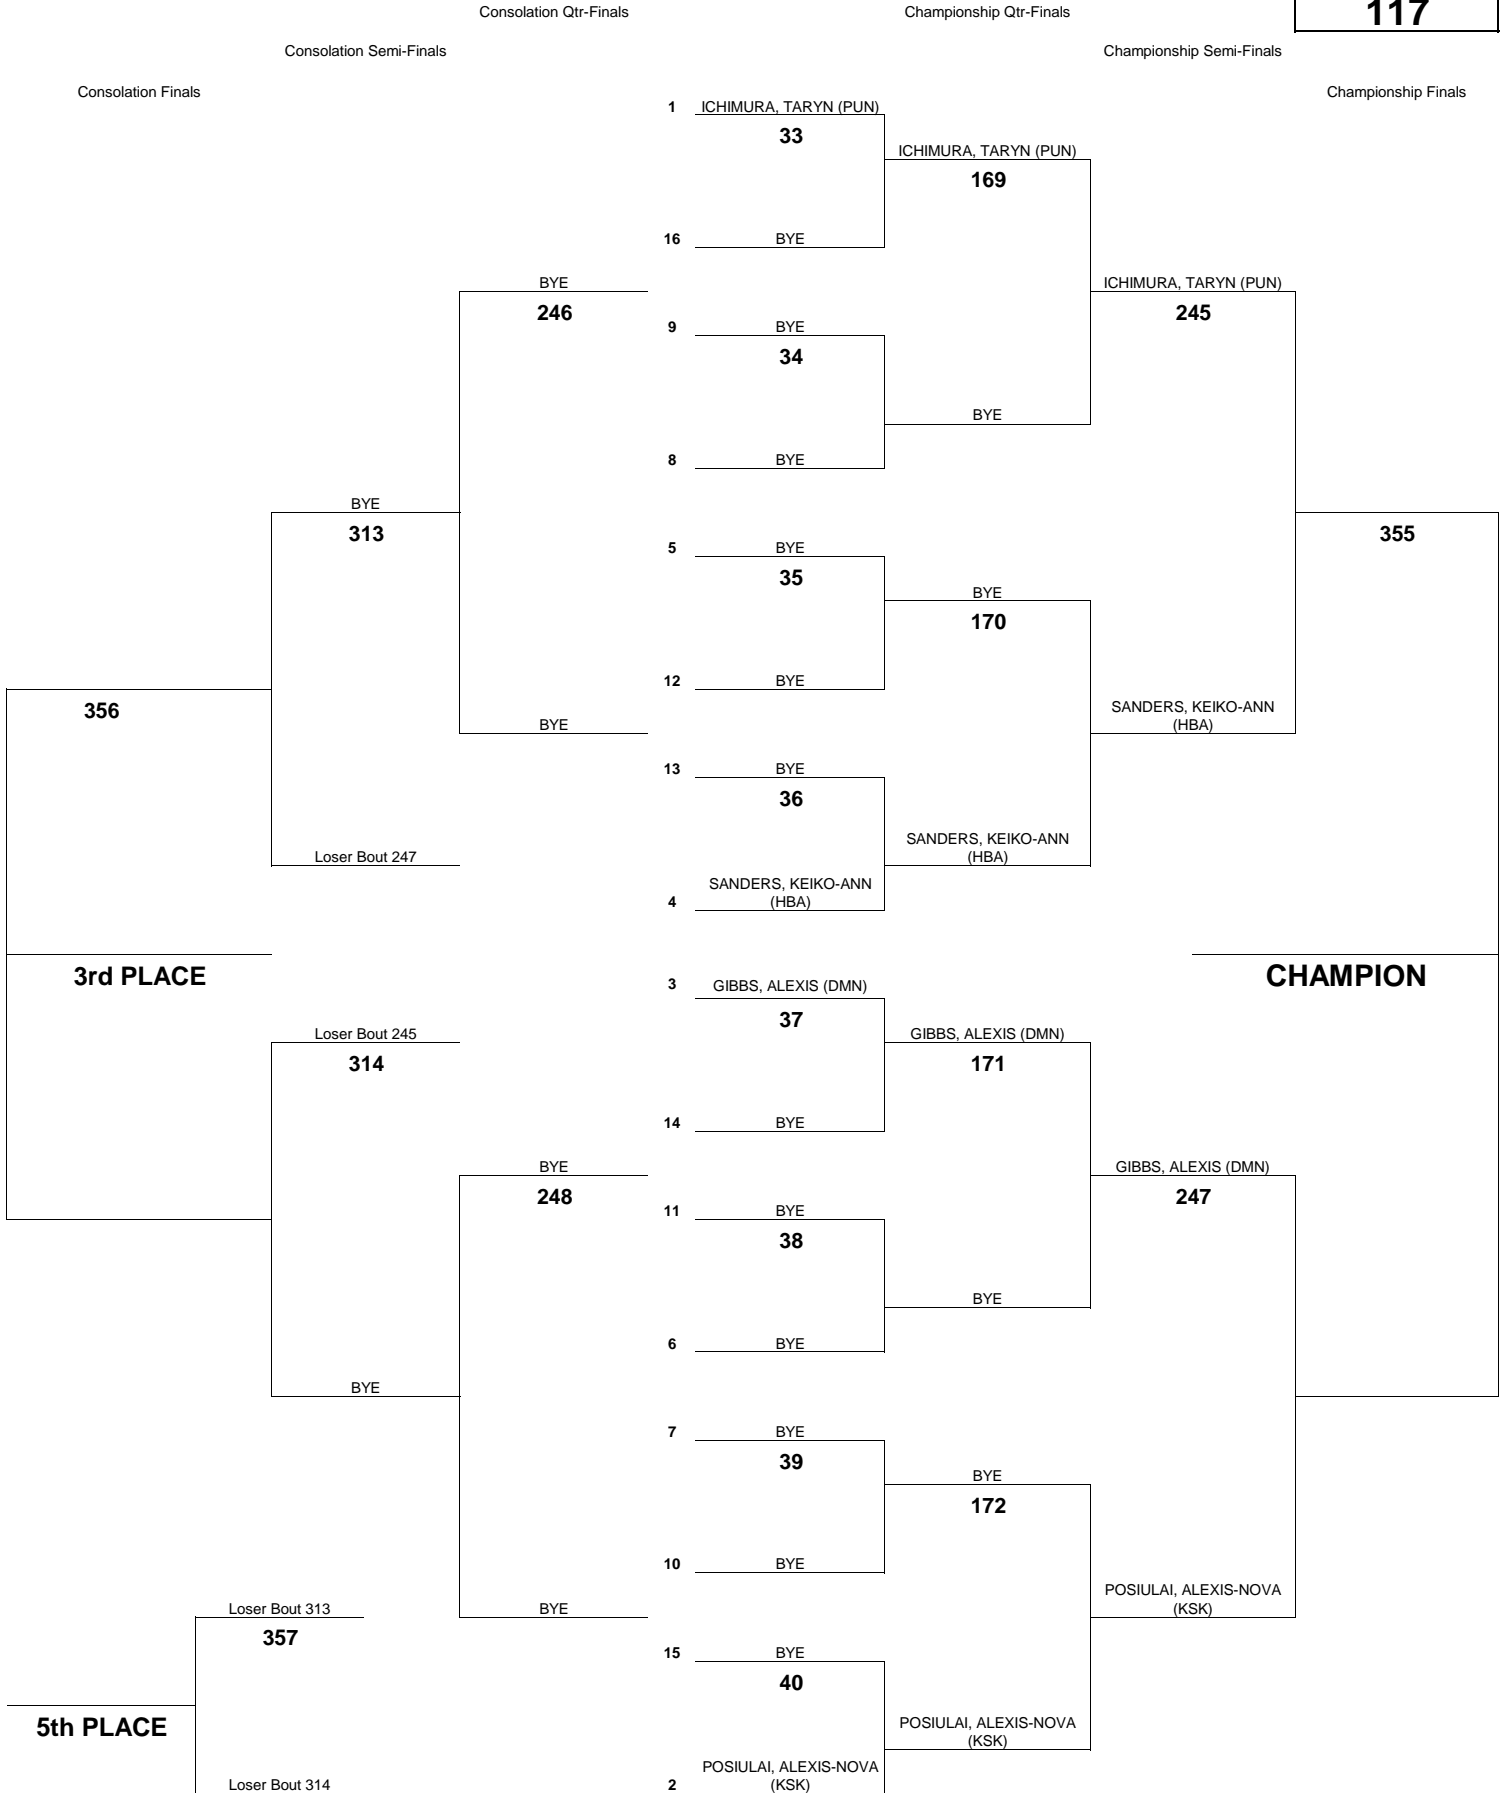

INTERSCHOLASTIC LEAGUE OF HONOLULU 2017 GIRLS VARSITY CHAMPIONSHIP TOURNAMENT

WEIGHT CLASS
117