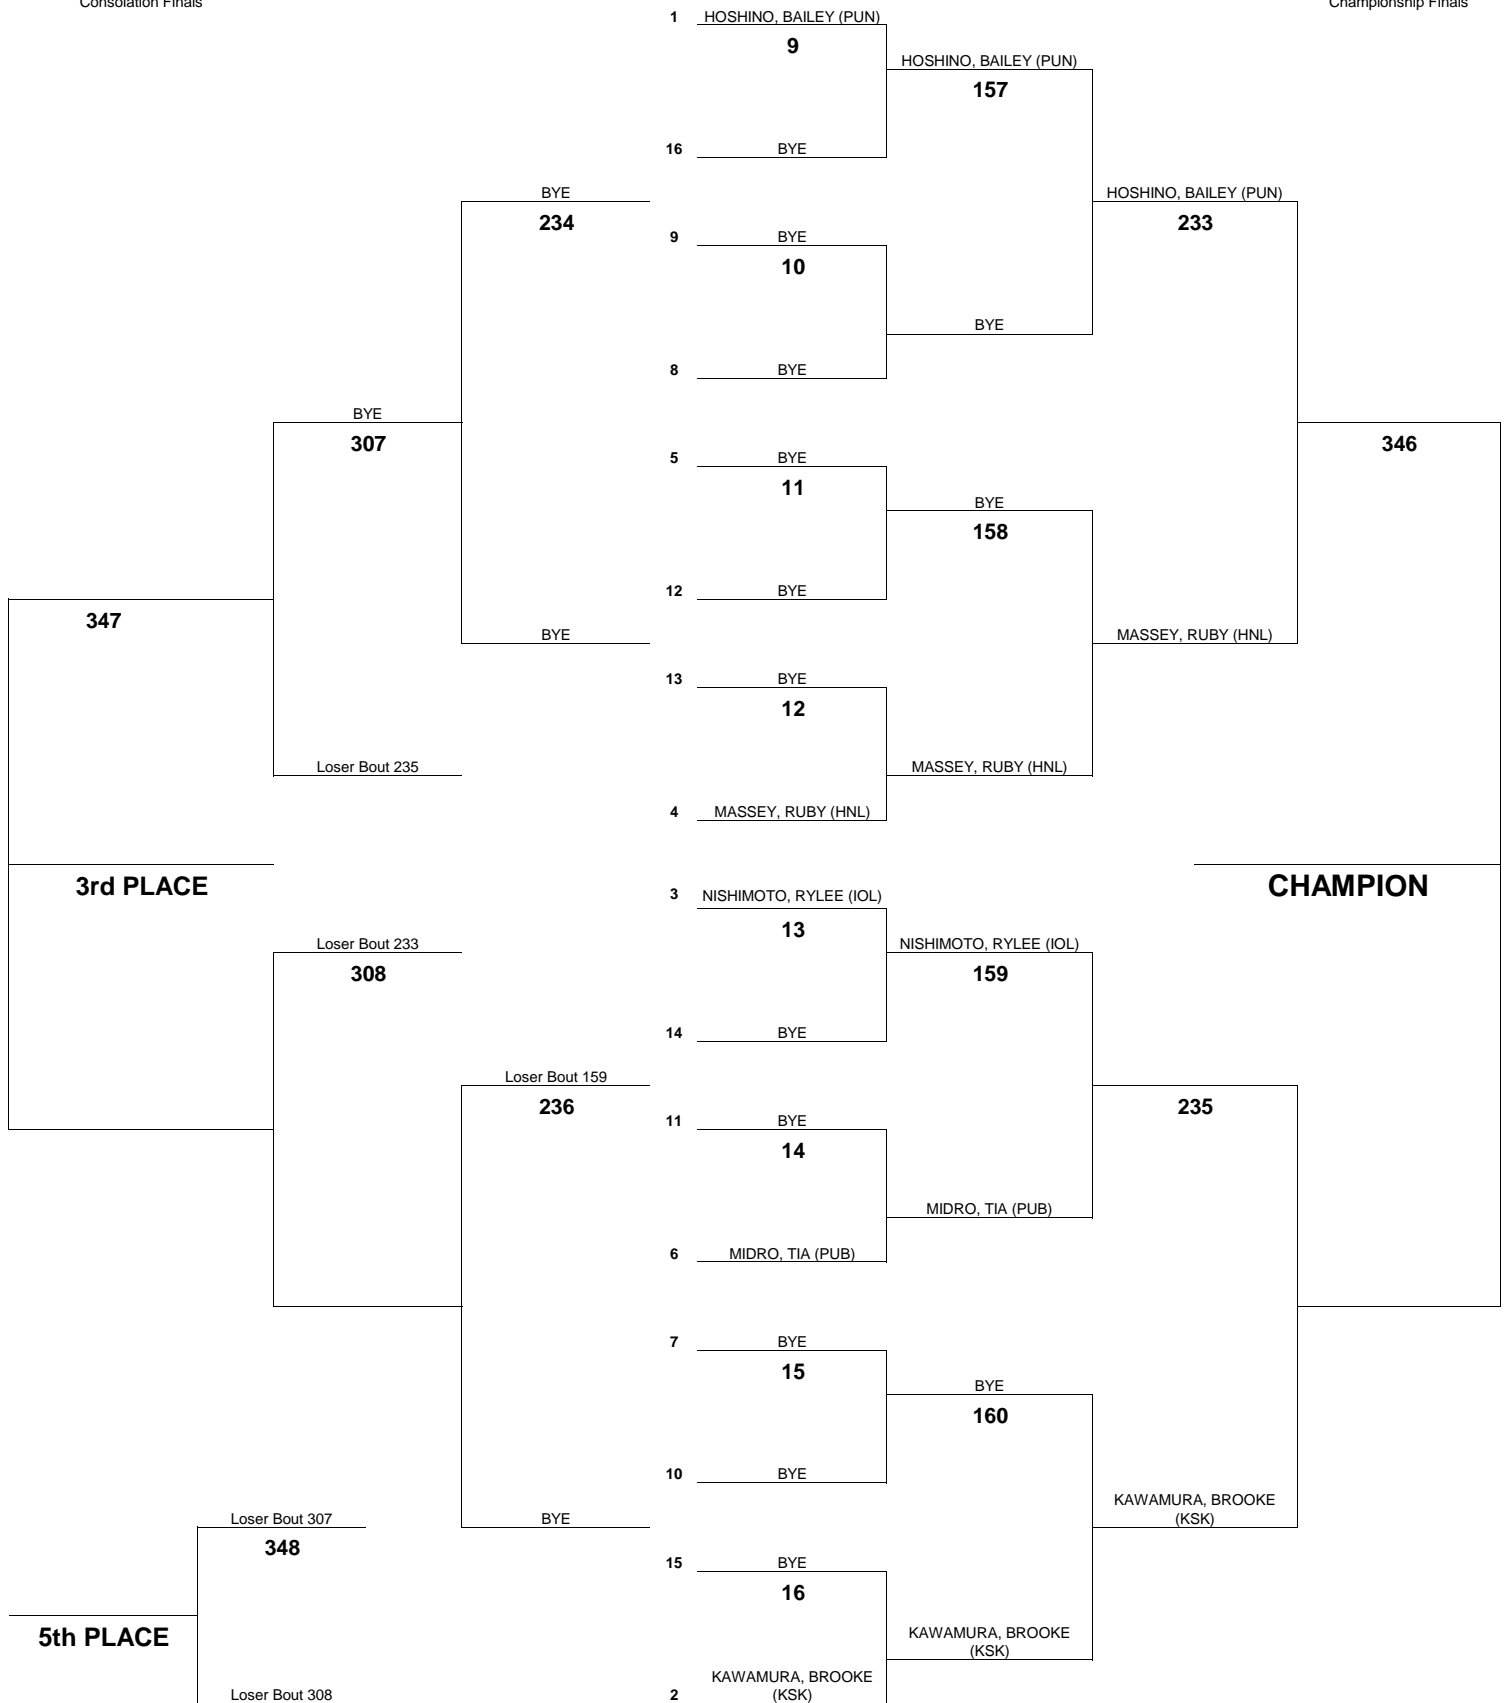

Qualifying

Championship Qtr-Finals

Consolation Semi-Finals

Championship Semi-Finals

Consolation Finals

Championship Finals

INTERSCHOLASTIC LEAGUE OF HONOLULU 2017 GIRLS VARSITY CHAMPIONSHIP TOURNAMENT

WEIGHT CLASS
107