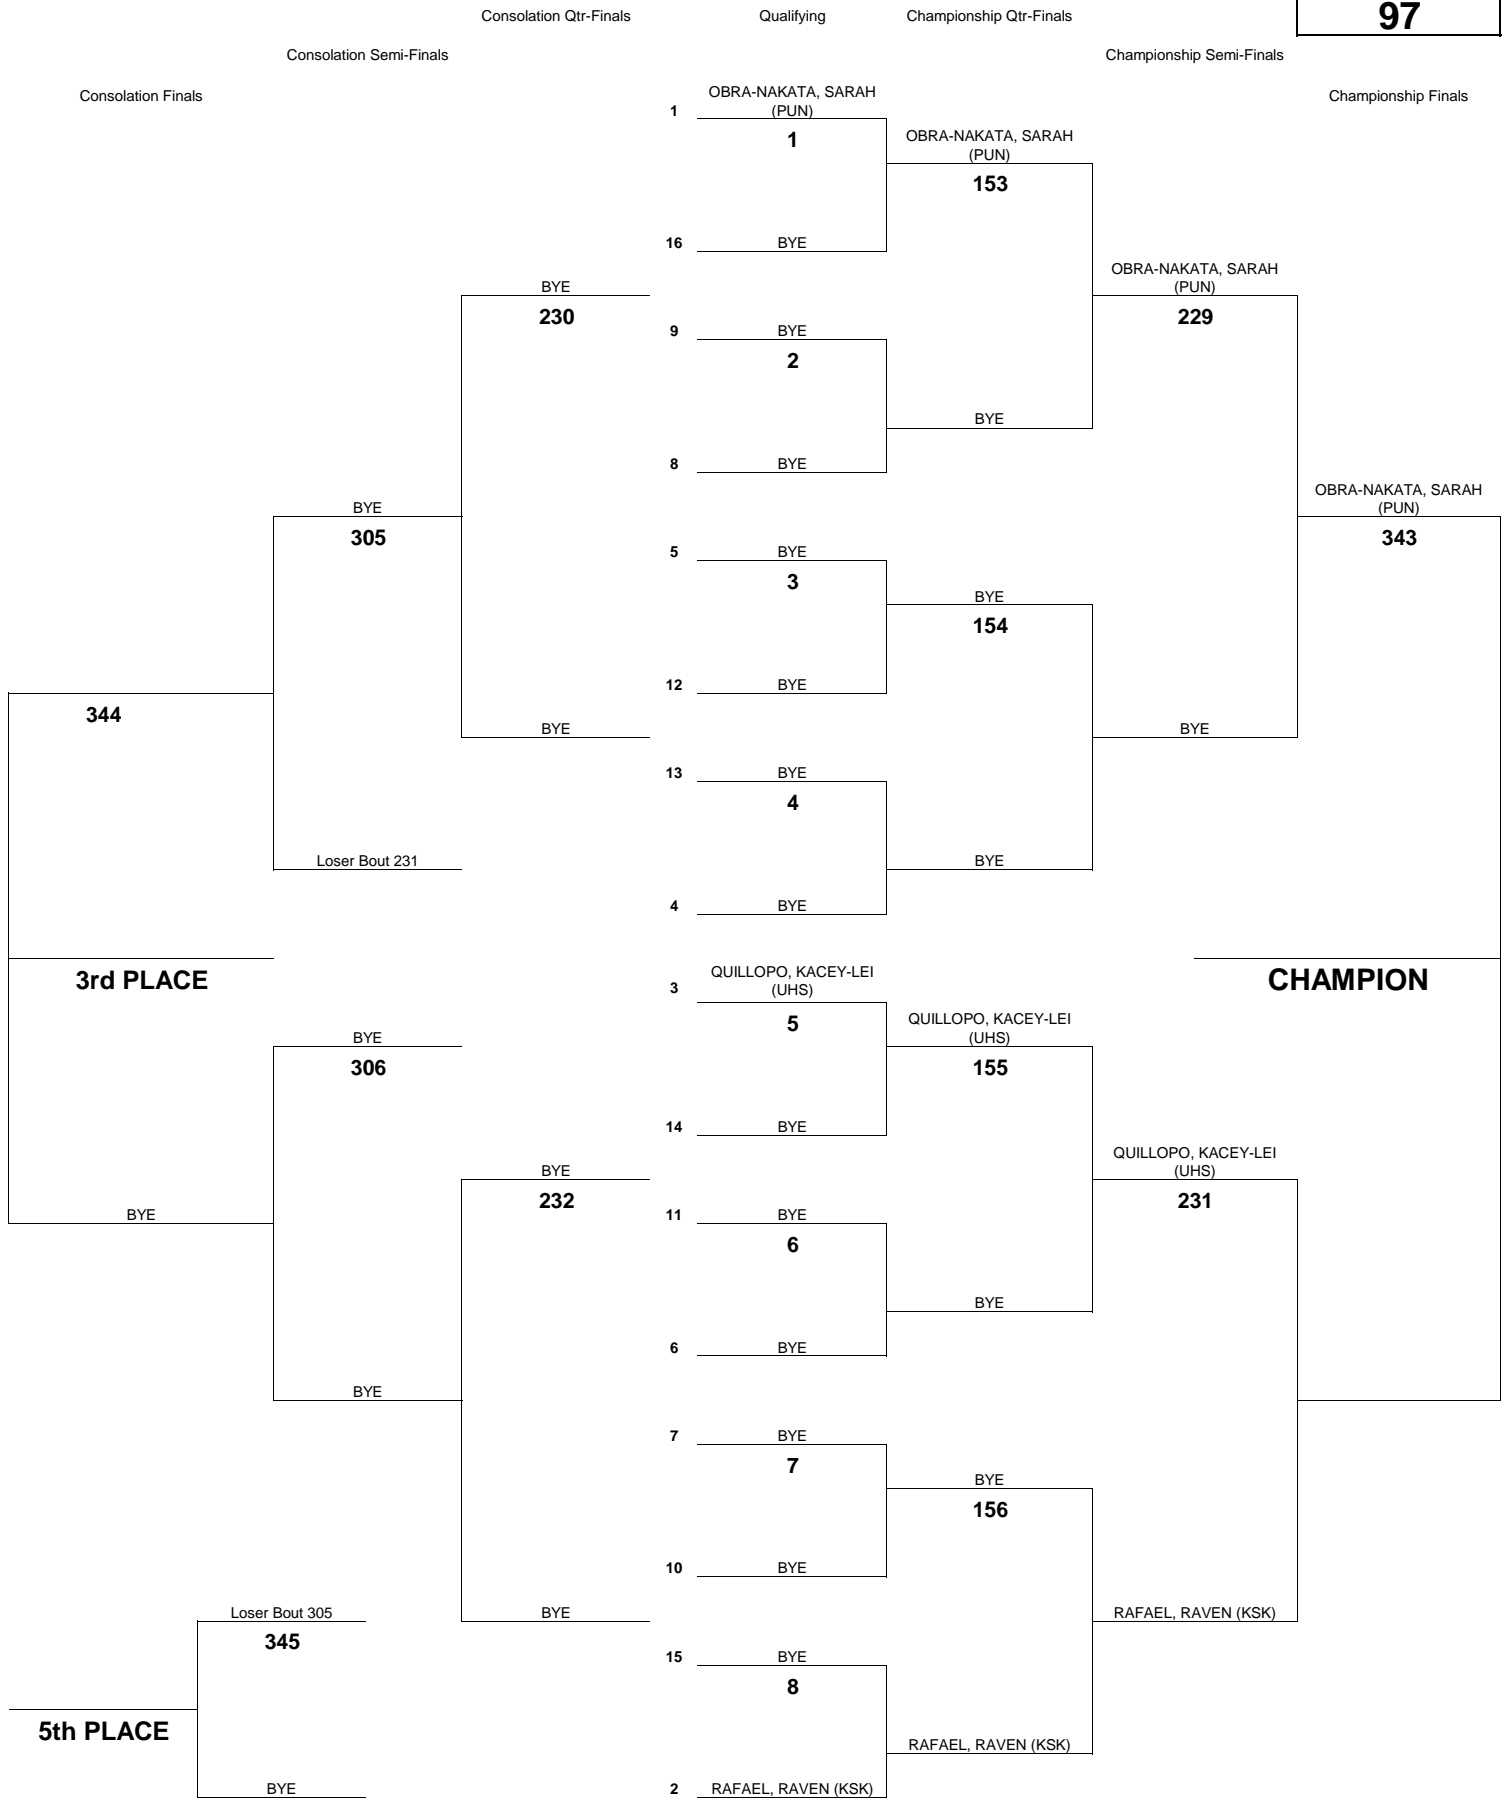

INTERSCHOLASTIC LEAGUE OF HONOLULU 2017 GIRLS VARSITY CHAMPIONSHIP TOURNAMENT

WEIGHT CLASS
97

INTERSCHOLASTIC LEAGUE OF HONOLULU 2017 GIRLS VARSITY CHAMPIONSHIP TOURNAMENT

WEIGHT CLASS
102

Consolation Qtr-Finals