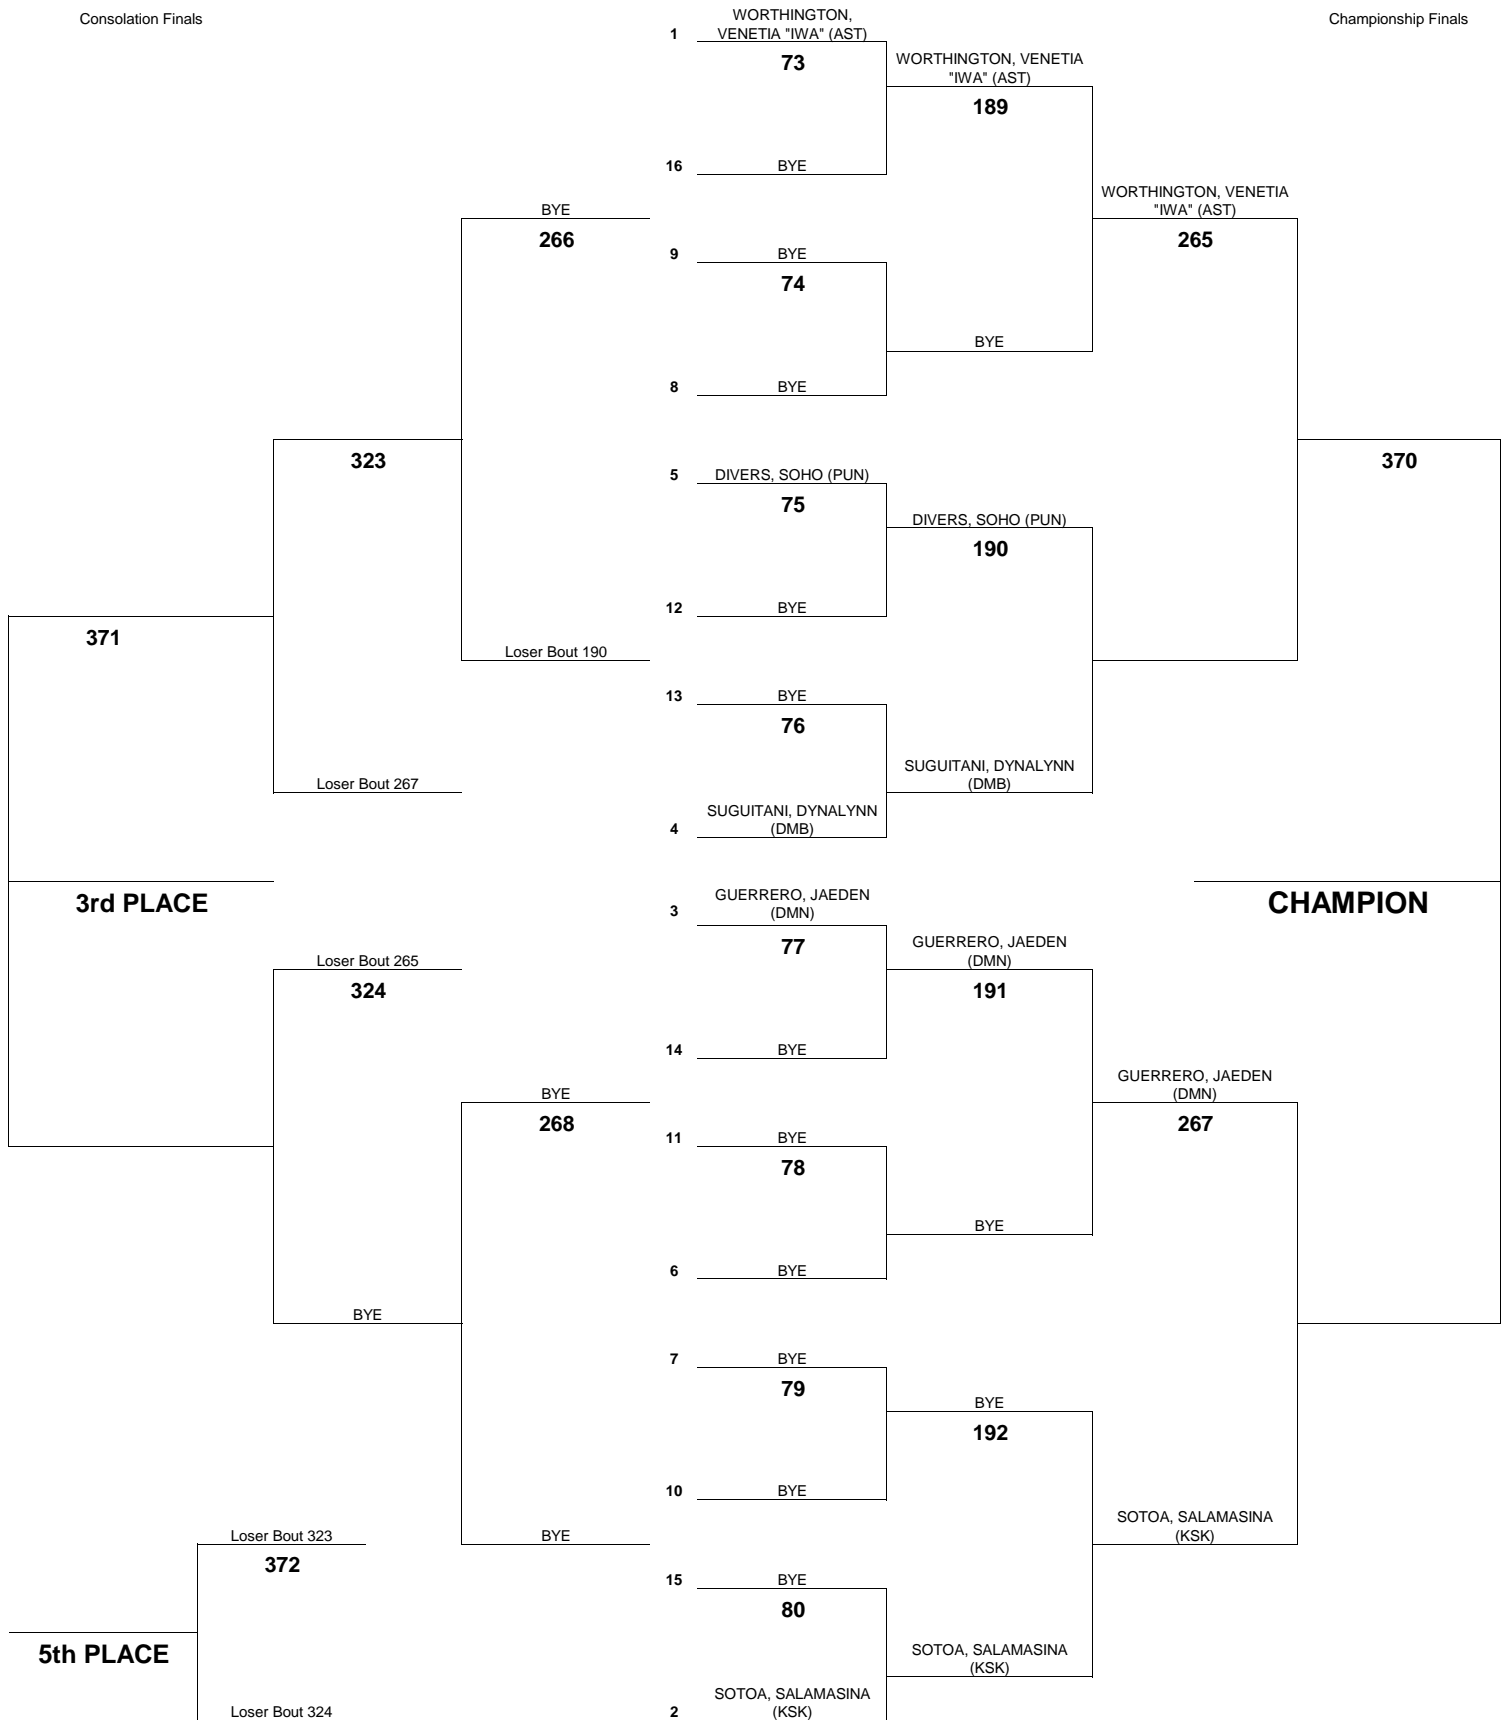

INTERSCHOLASTIC LEAGUE OF HONOLULU 2017 GIRLS VARSITY CHAMPIONSHIP TOURNAMENT

WEIGHT CLASS
145

Consolation Qtr-Finals

Qualifying

Championship Qtr-Finals

Consolation Semi-Finals

Championship Semi-Finals

Consolation Finals

Championship Finals