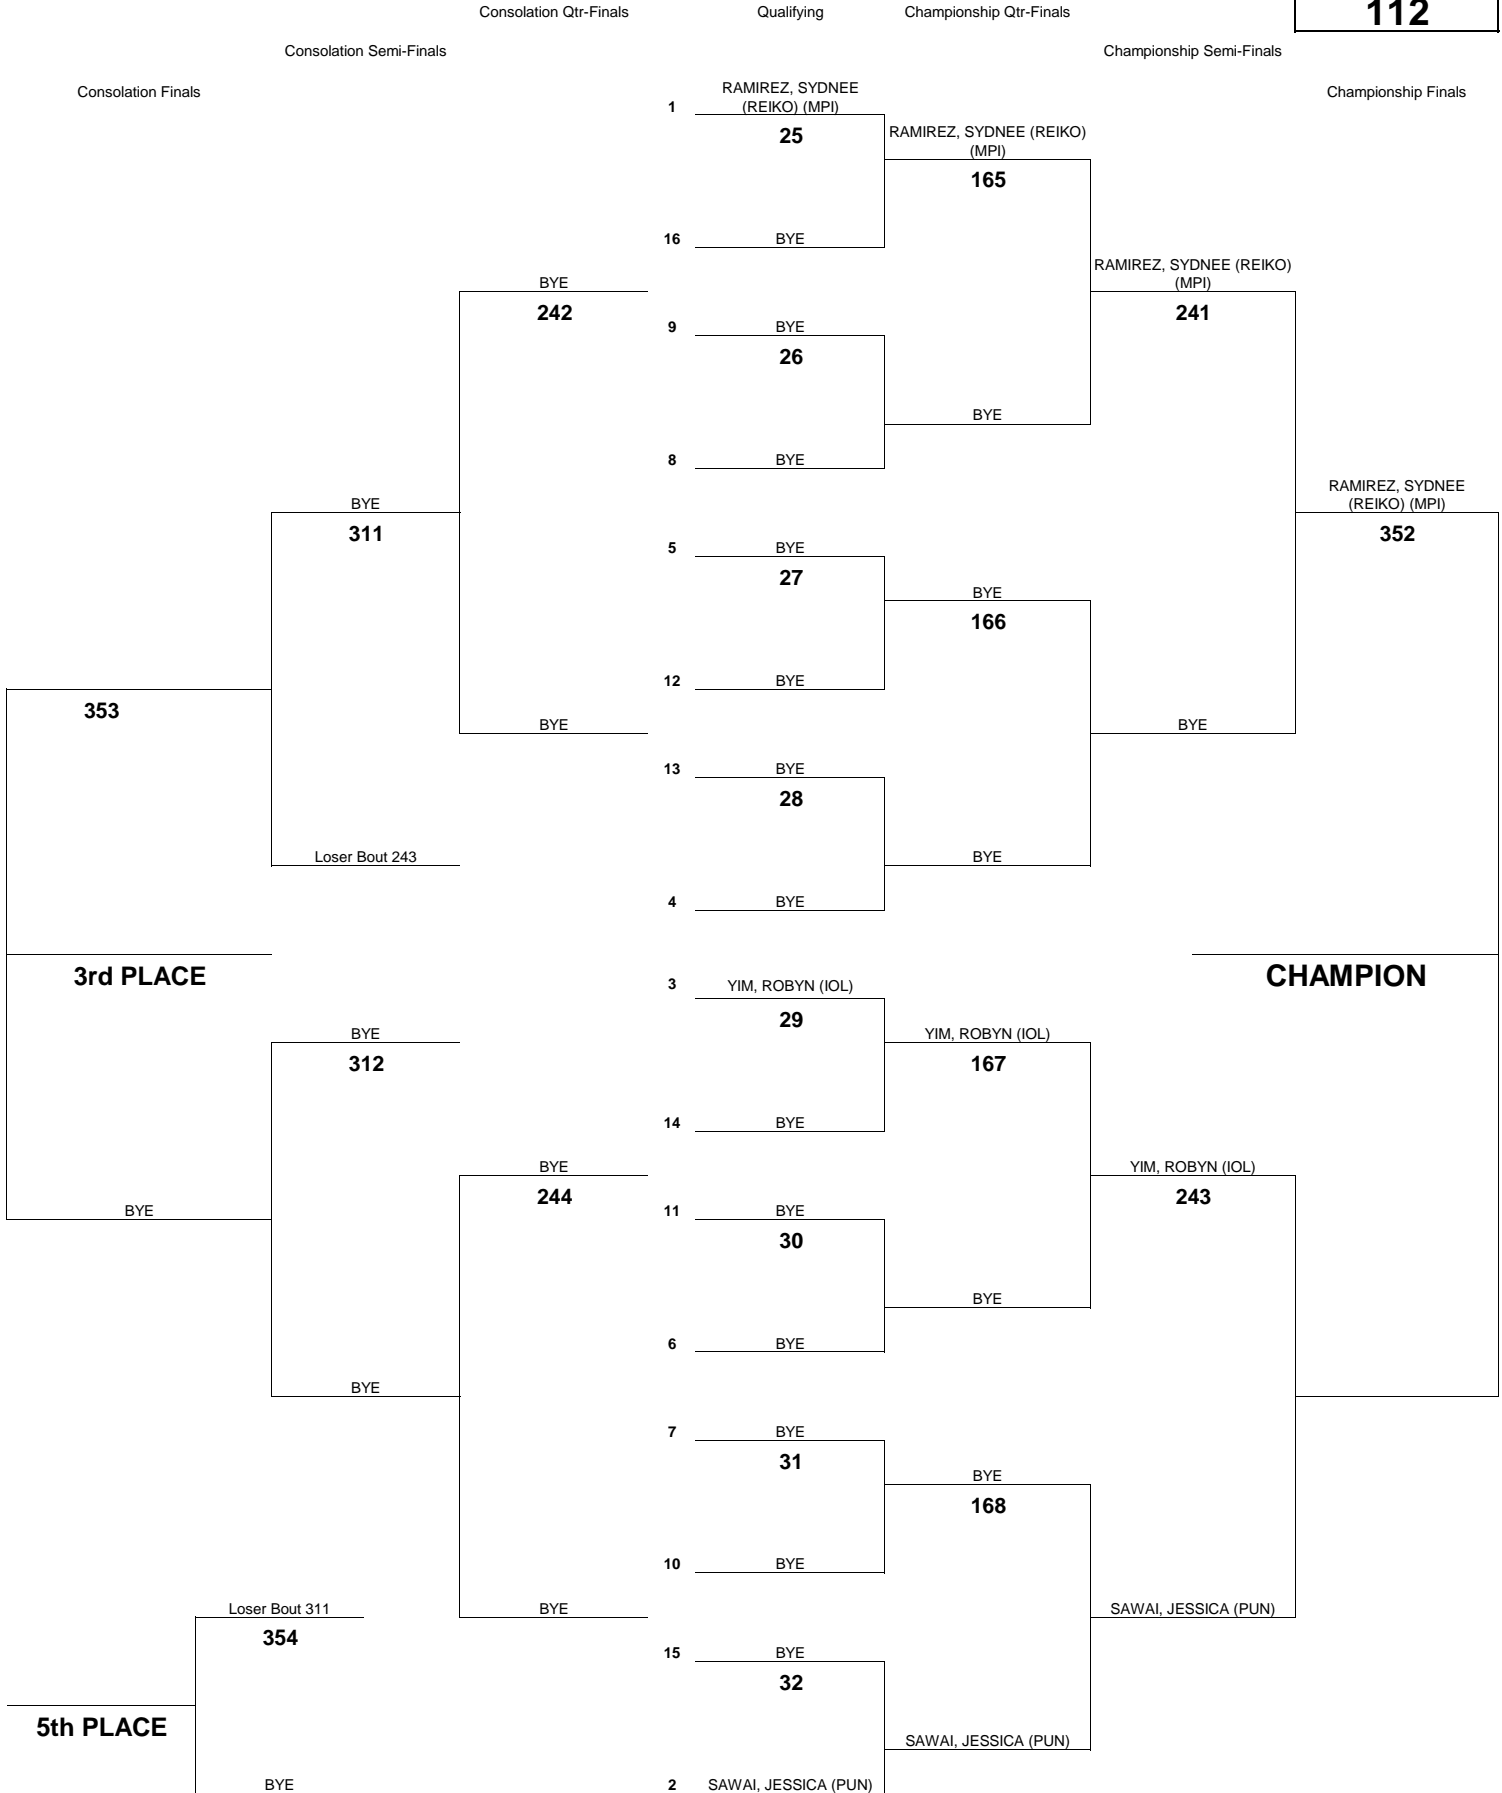

INTERSCHOLASTIC LEAGUE OF HONOLULU 2017 GIRLS VARSITY CHAMPIONSHIP TOURNAMENT

WEIGHT CLASS
112