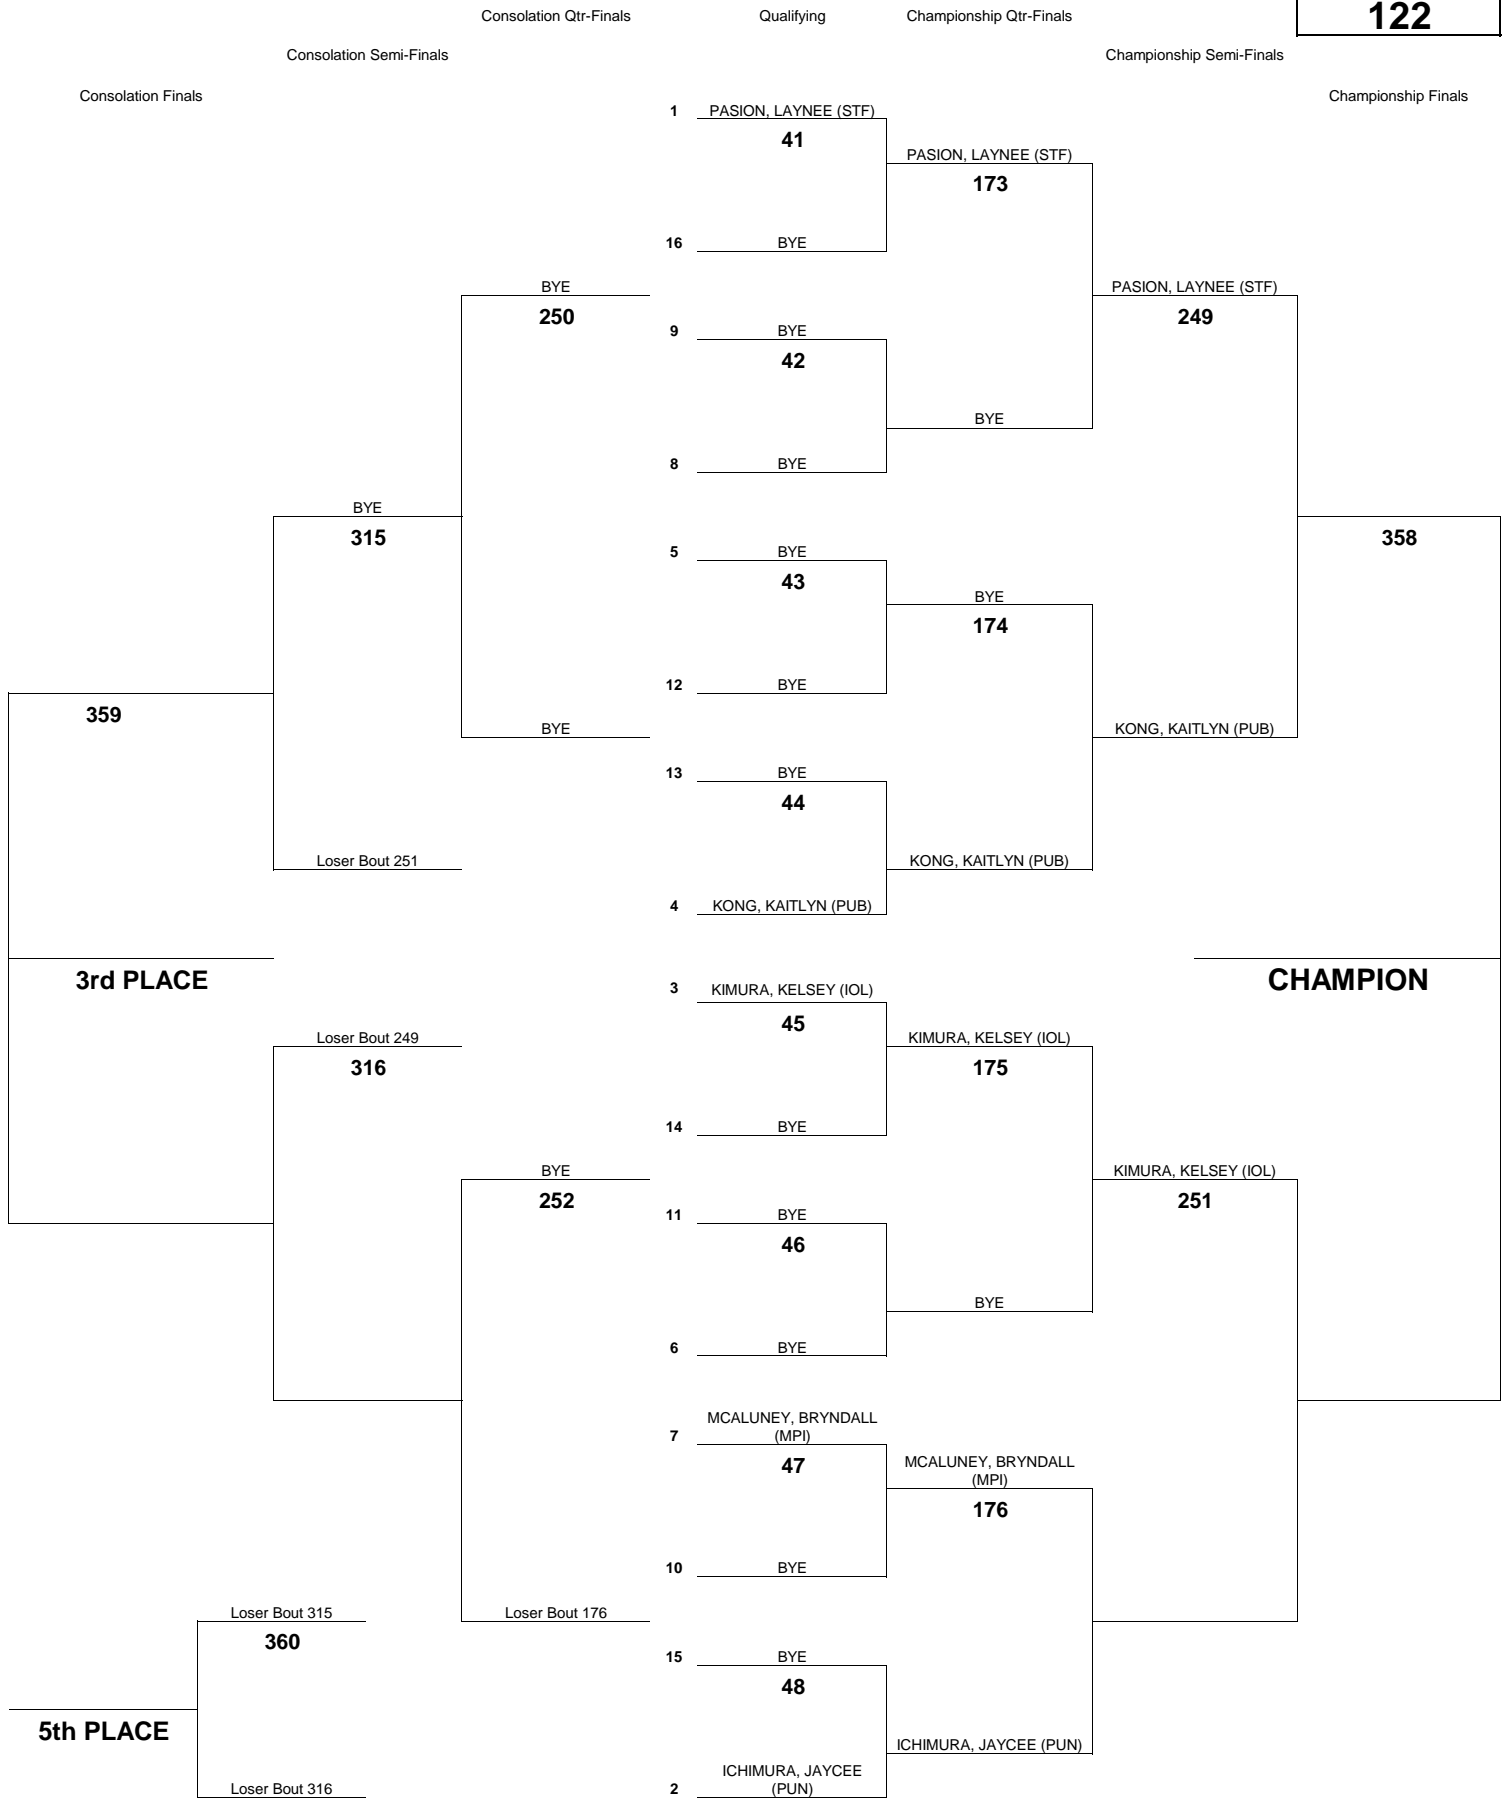

WEIGHT CLASS
112

INTERSCHOLASTIC LEAGUE OF HONOLULU 2017 GIRLS VARSITY CHAMPIONSHIP TOURNAMENT

WEIGHT CLASS
117

INTERSCHOLASTIC LEAGUE OF HONOLULU 2017 GIRLS VARSITY CHAMPIONSHIP TOURNAMENT

WEIGHT CLASS
122