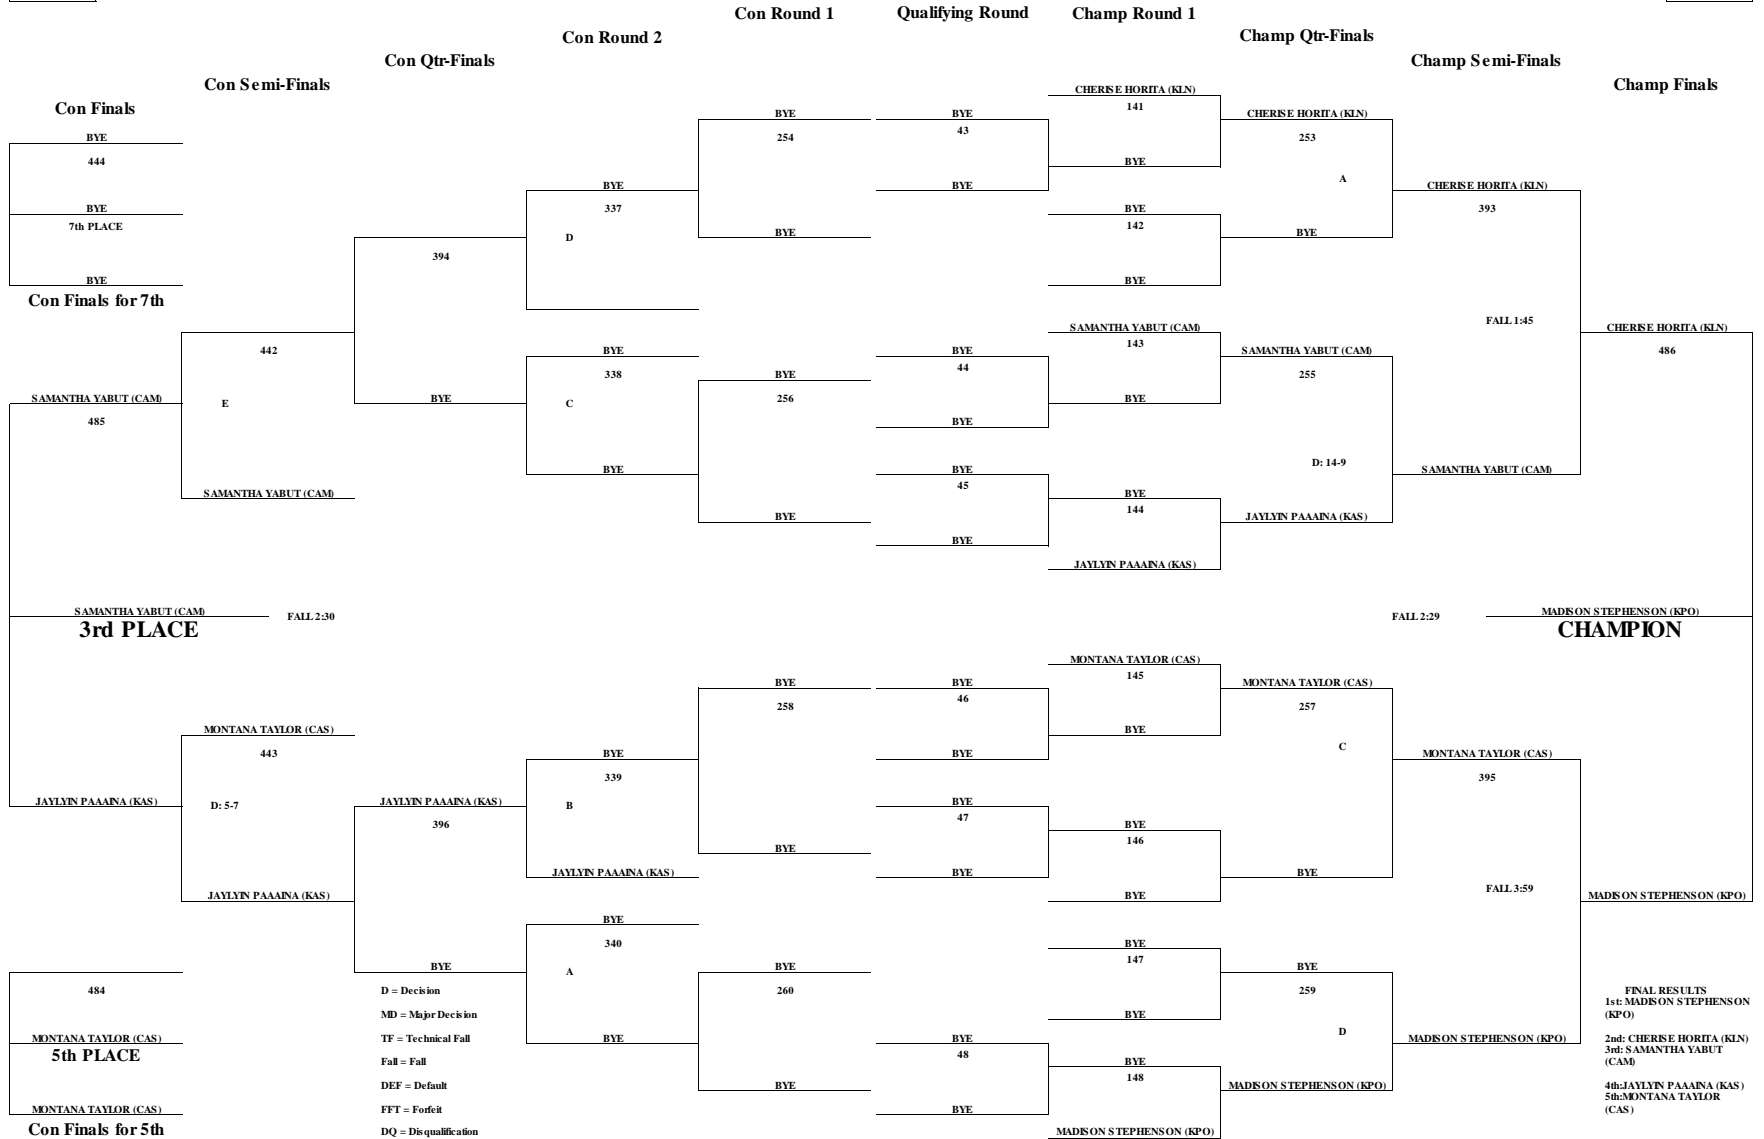

2017 OIA JUNIOR VARSITY GIRLS WRESTLING CHAMPIONSHIPS

WEIGHT CLASS
132

WEIGHT CLASS
132