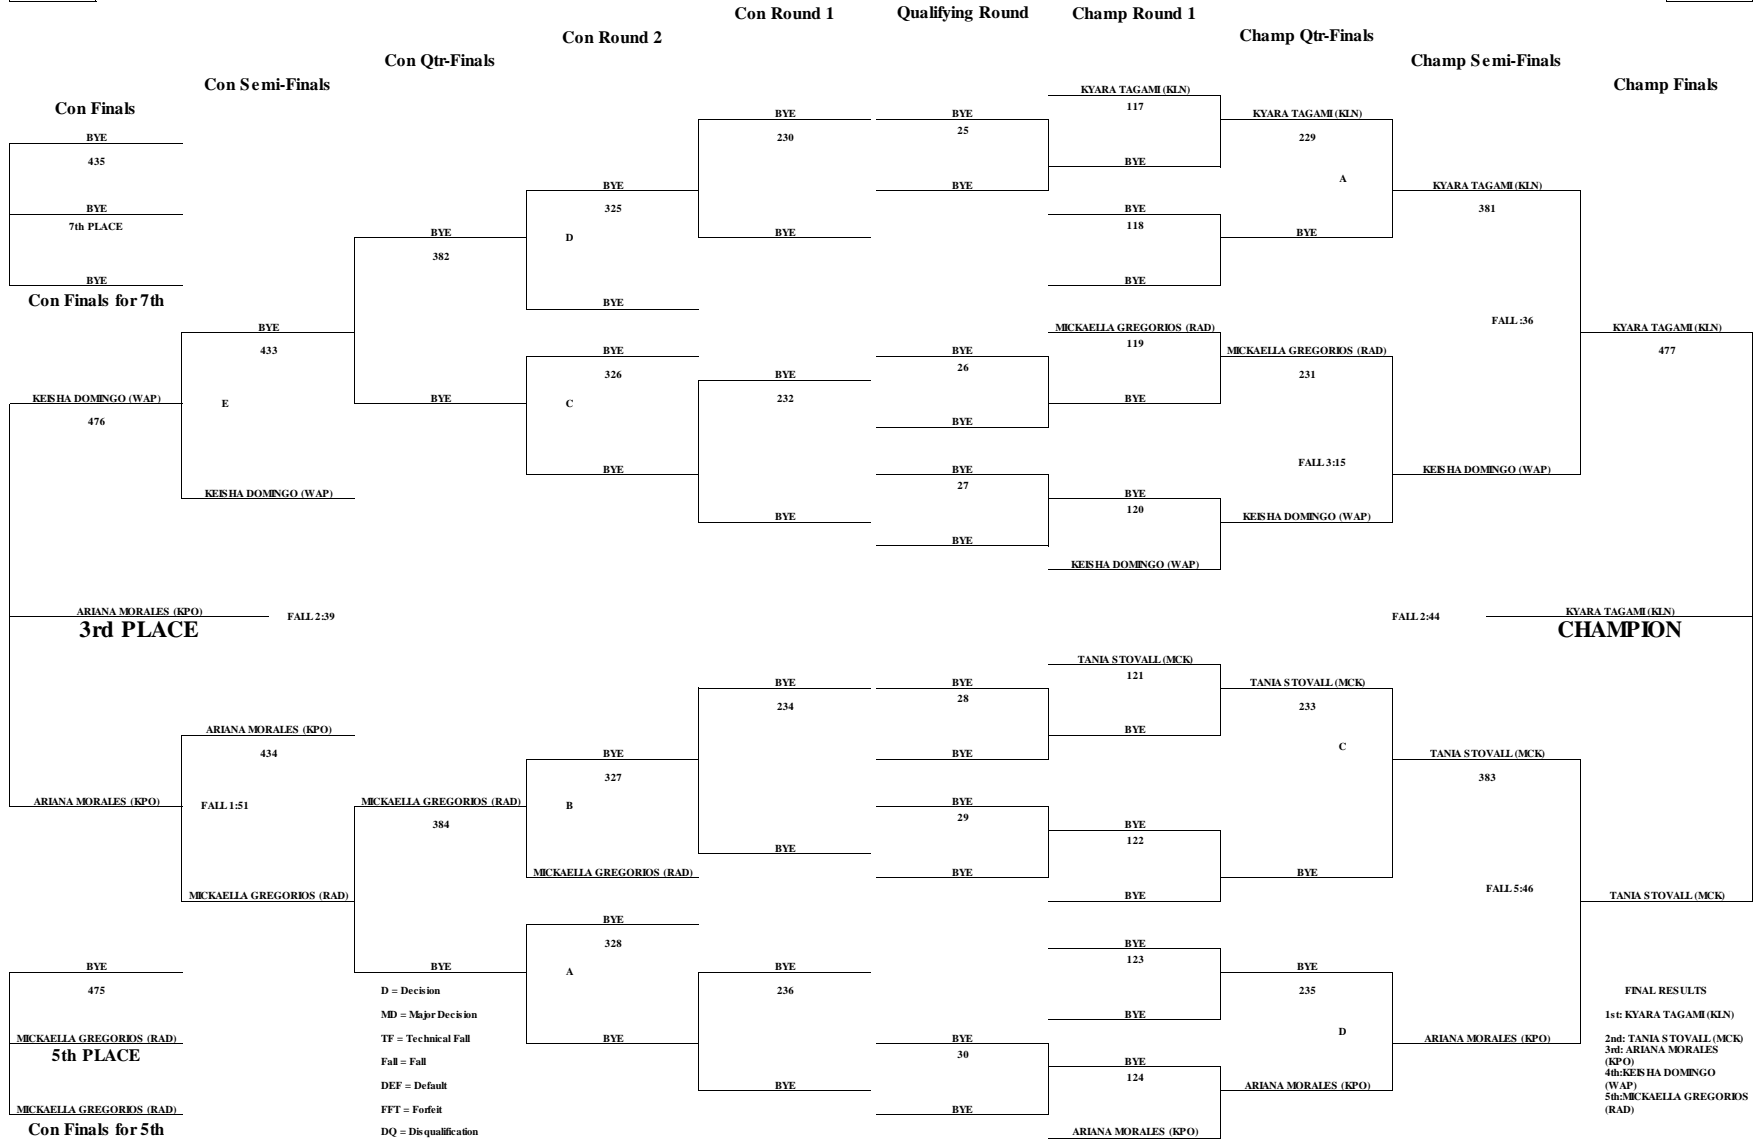

# 2017 OIA JUNIOR VARSITY GIRLS WRESTLING CHAMPIONSHIPS

WEIGHT CLASS  
**112**

WEIGHT CLASS  
**112**

**2017 OIA JUNIOR VARSITY  
GIRLS WRESTLING CHAMPIONSHIPS**

WEIGHT CLASS  
**117**

WEIGHT CLASS  
**117**