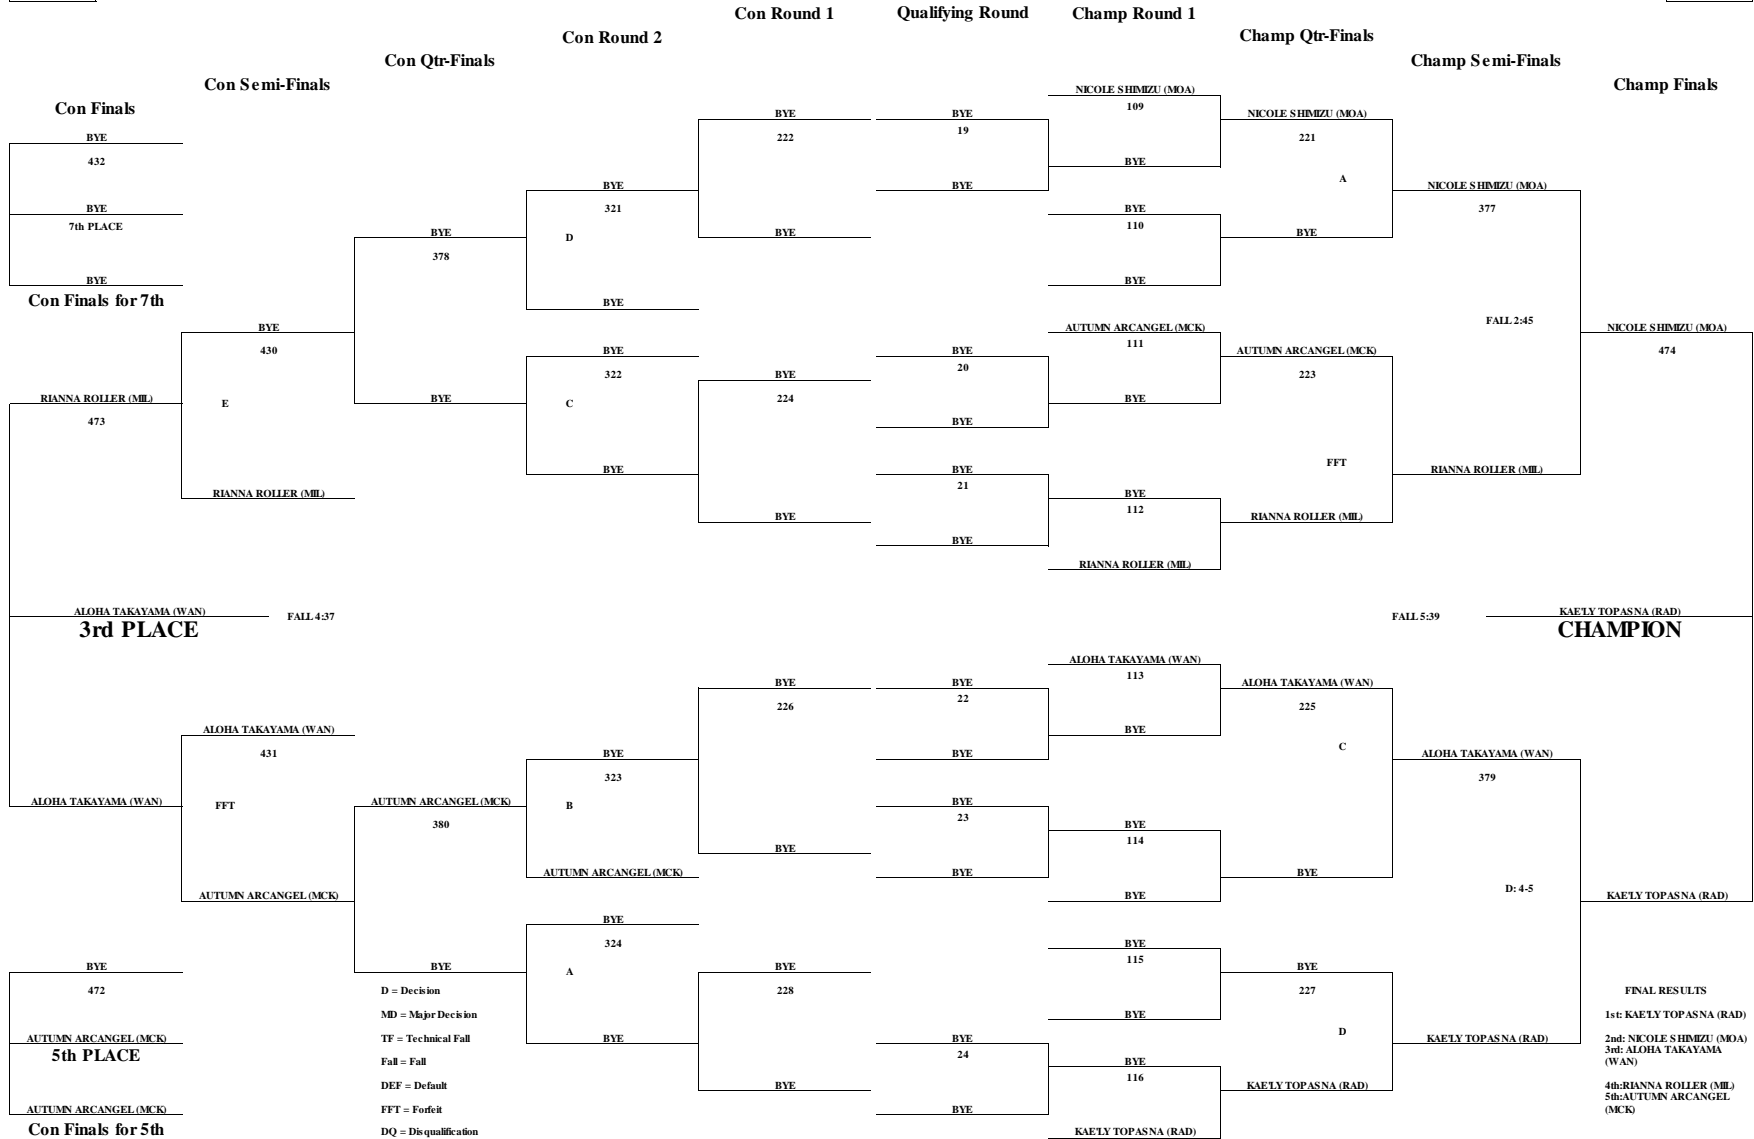

2017 OIA JUNIOR VARSITY GIRLS WRESTLING CHAMPIONSHIPS

WEIGHT CLASS
112

WEIGHT CLASS
112