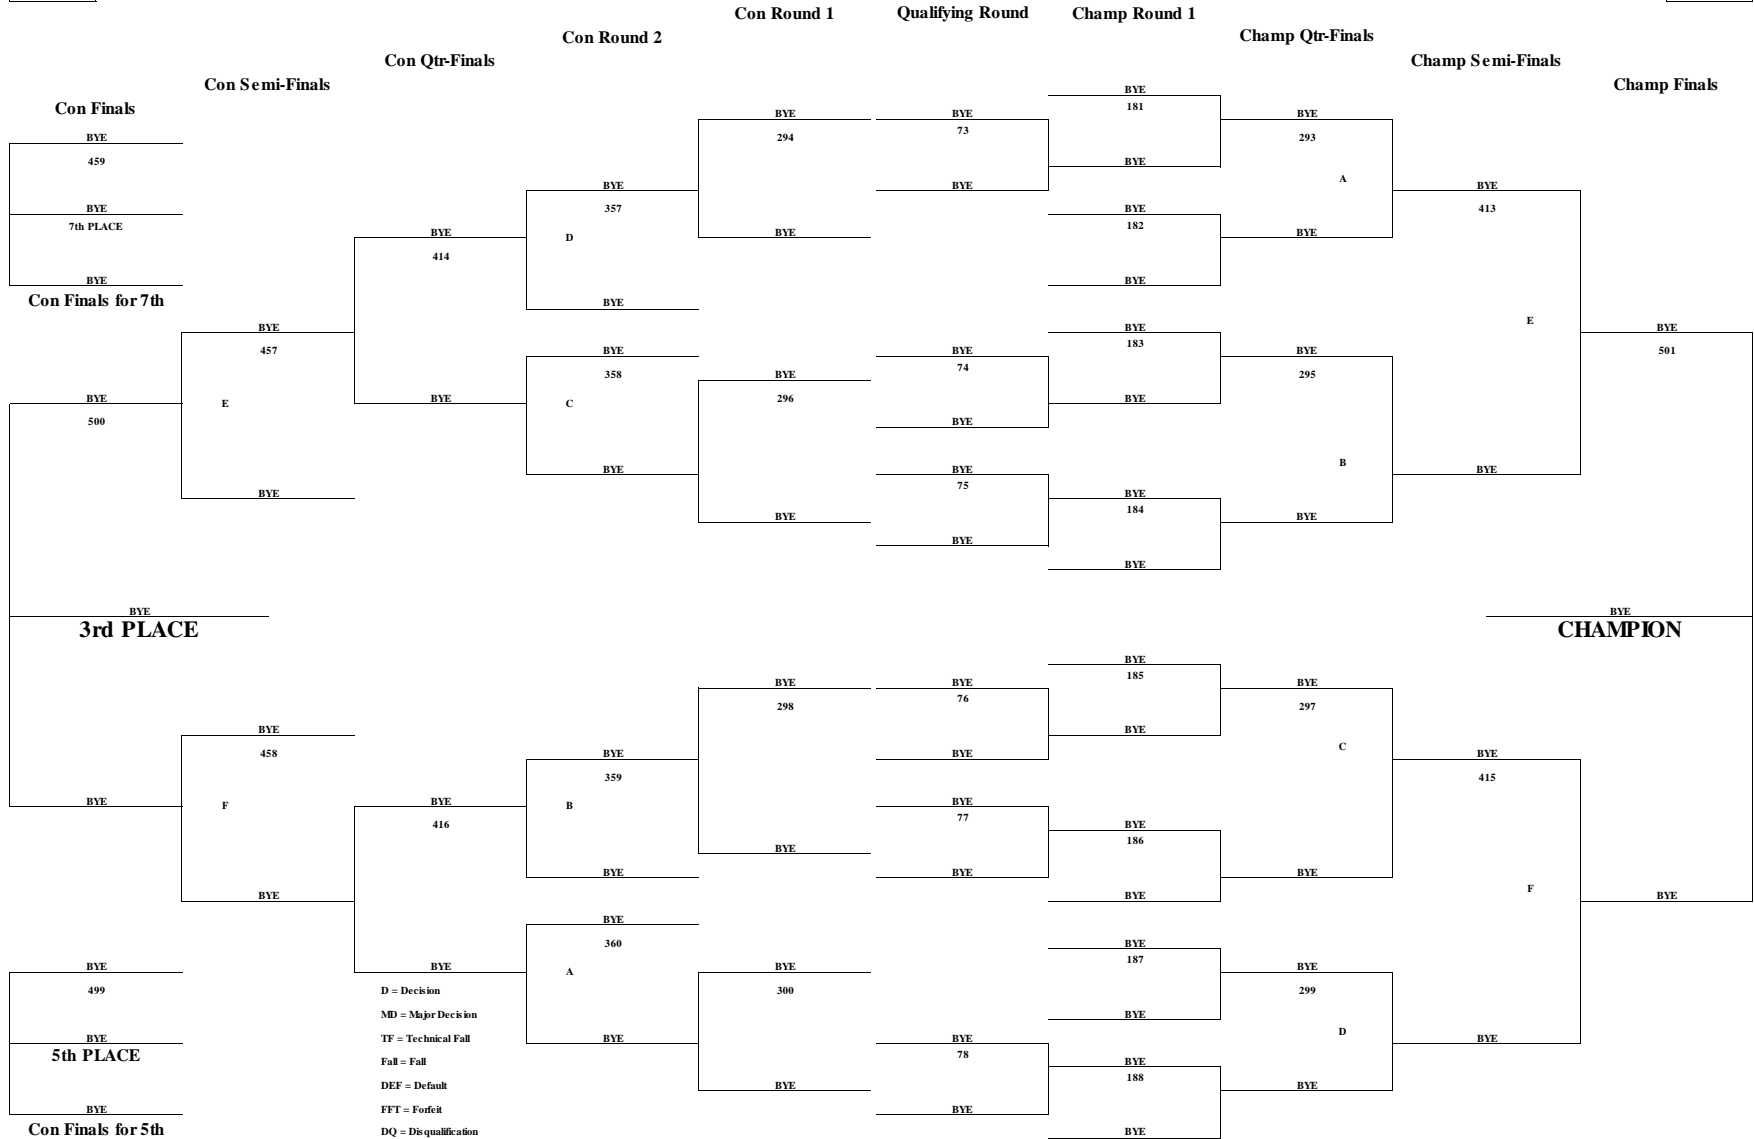

2017 OIA JUNIOR VARSITY GIRLS WRESTLING CHAMPIONSHIPS

WEIGHT CLASS

184

WEIGHT CLASS

184