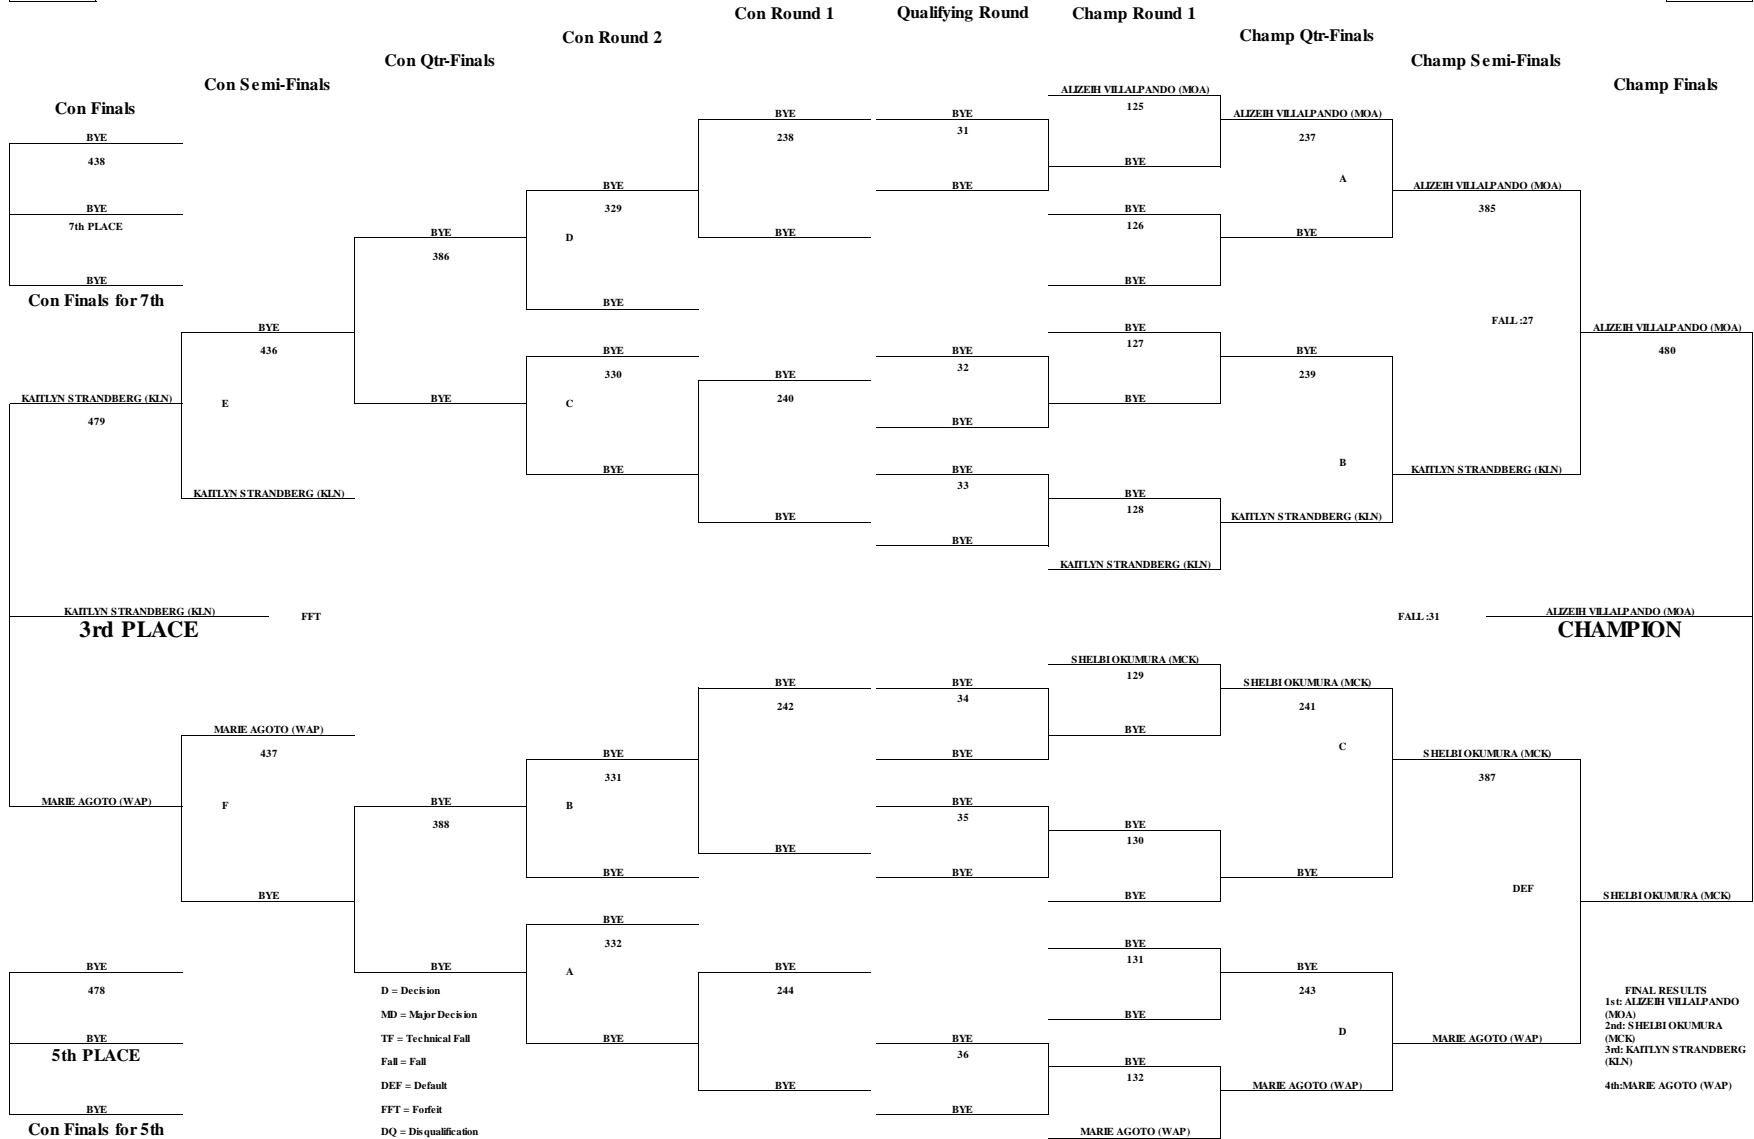

2017 OIA JUNIOR VARSITY GIRLS WRESTLING CHAMPIONSHIPS

WEIGHT CLASS
122

WEIGHT CLASS
122