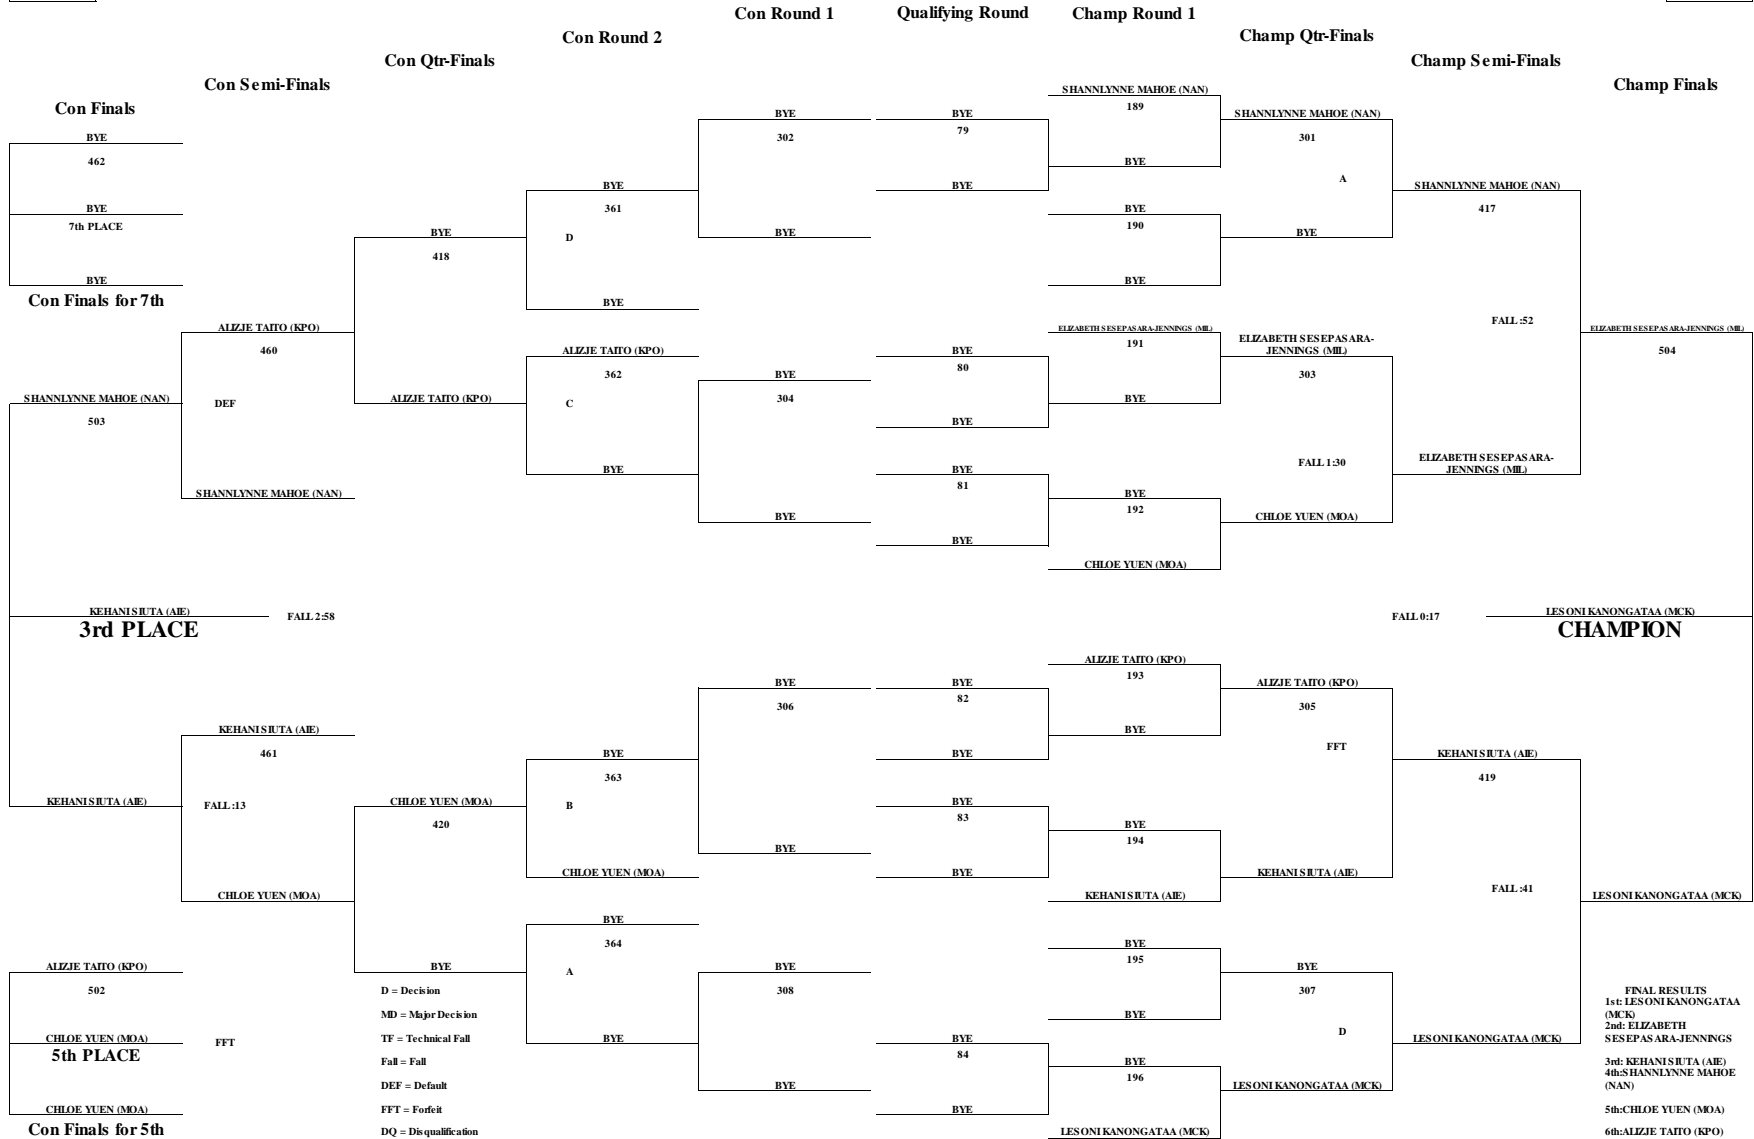

2017 OIA JUNIOR VARSITY GIRLS WRESTLING CHAMPIONSHIPS

WEIGHT CLASS
225

WEIGHT CLASS
225

D = Decision
MD = Major Decision
TF = Technical Fall
Fall = Fall
DEF = Default
FFT = Forfeit
DQ = Disqualification