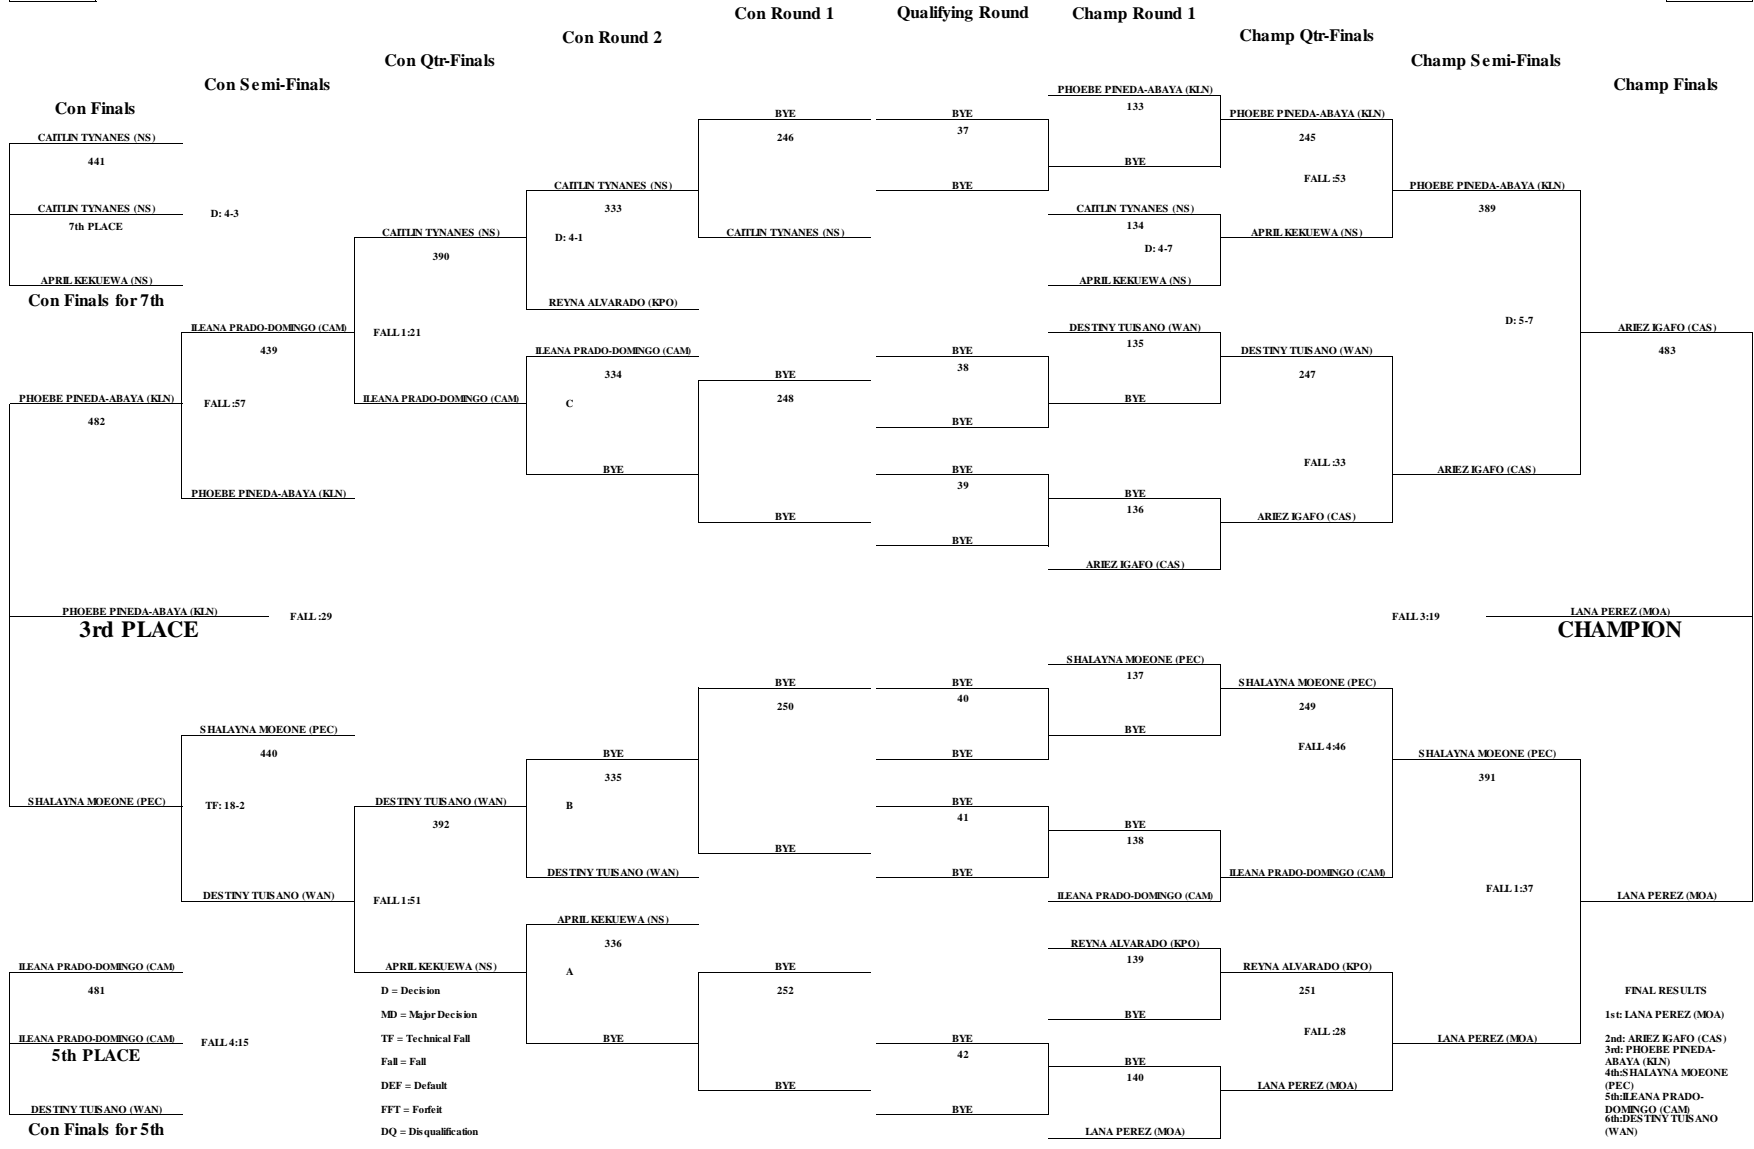

2017 OIA JUNIOR VARSITY GIRLS WRESTLING CHAMPIONSHIPS

WEIGHT CLASS
127

WEIGHT CLASS
127