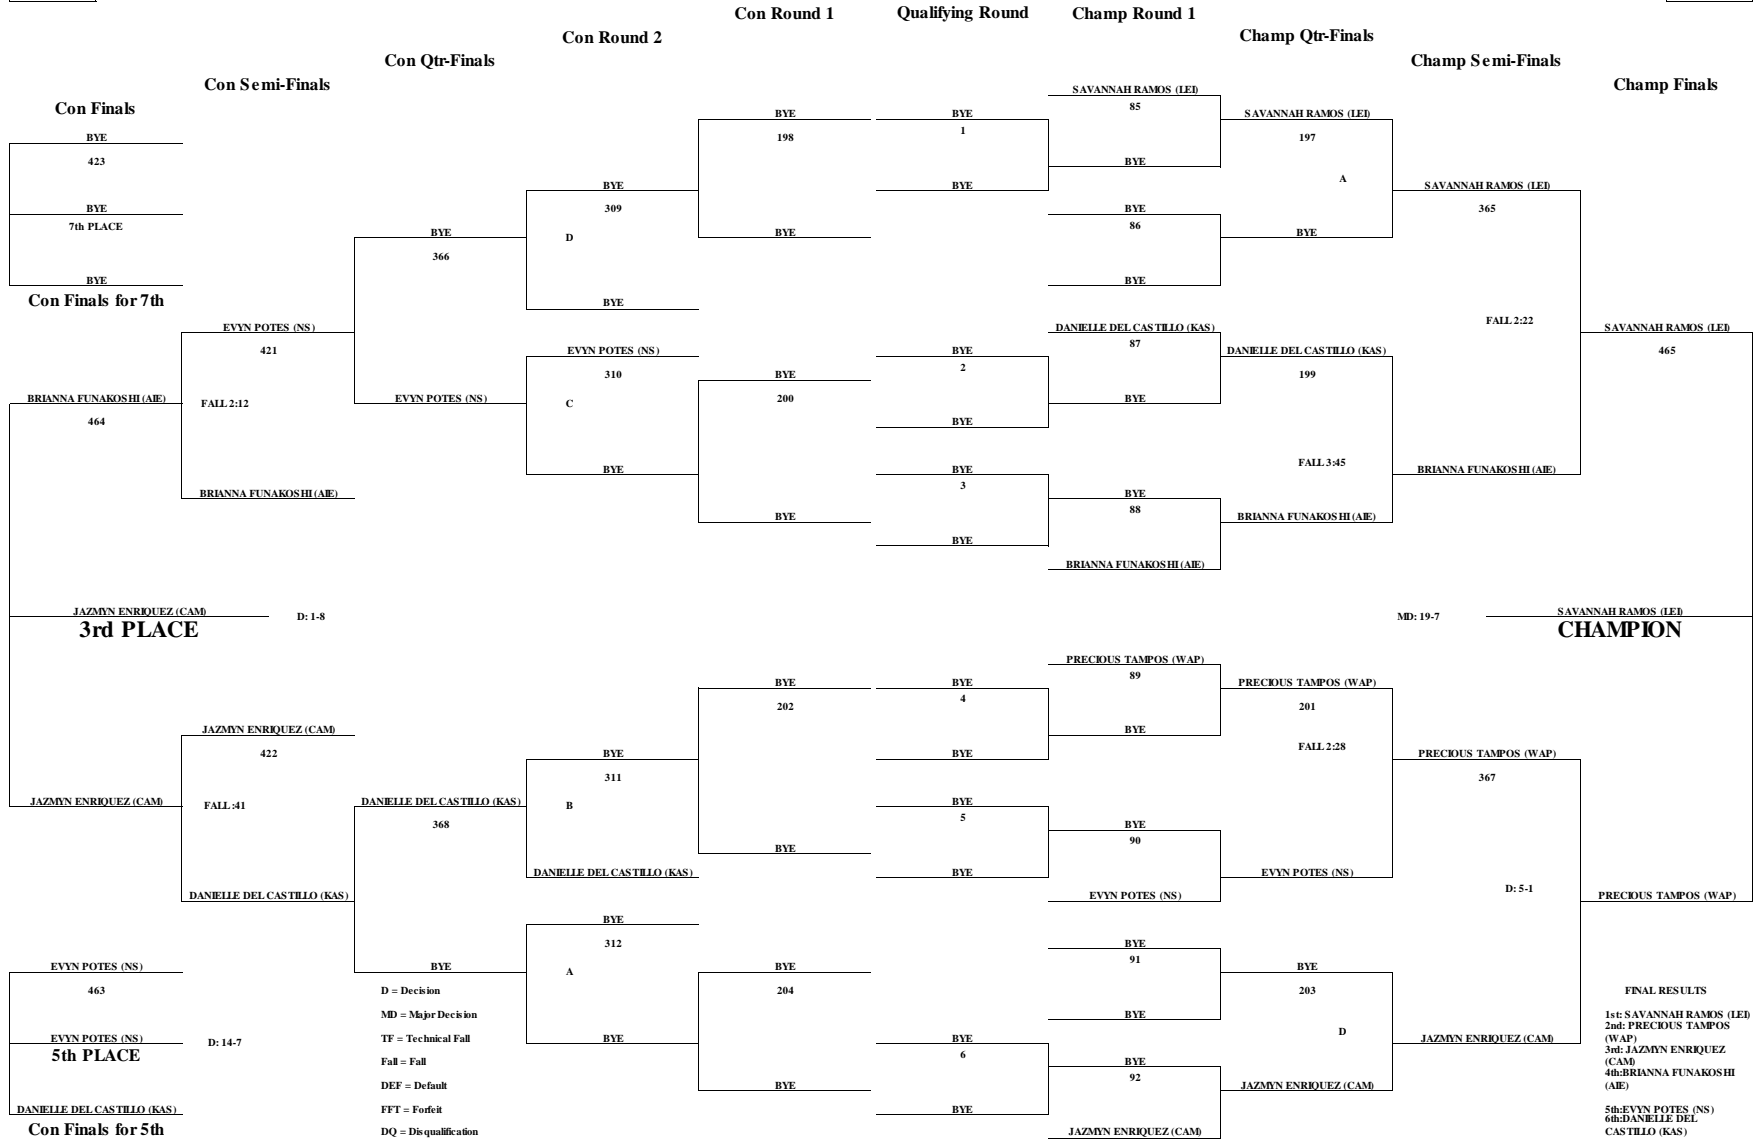

# 2017 OIA JUNIOR VARSITY GIRLS WRESTLING CHAMPIONSHIPS

WEIGHT CLASS  
**97**

WEIGHT CLASS  
**97**