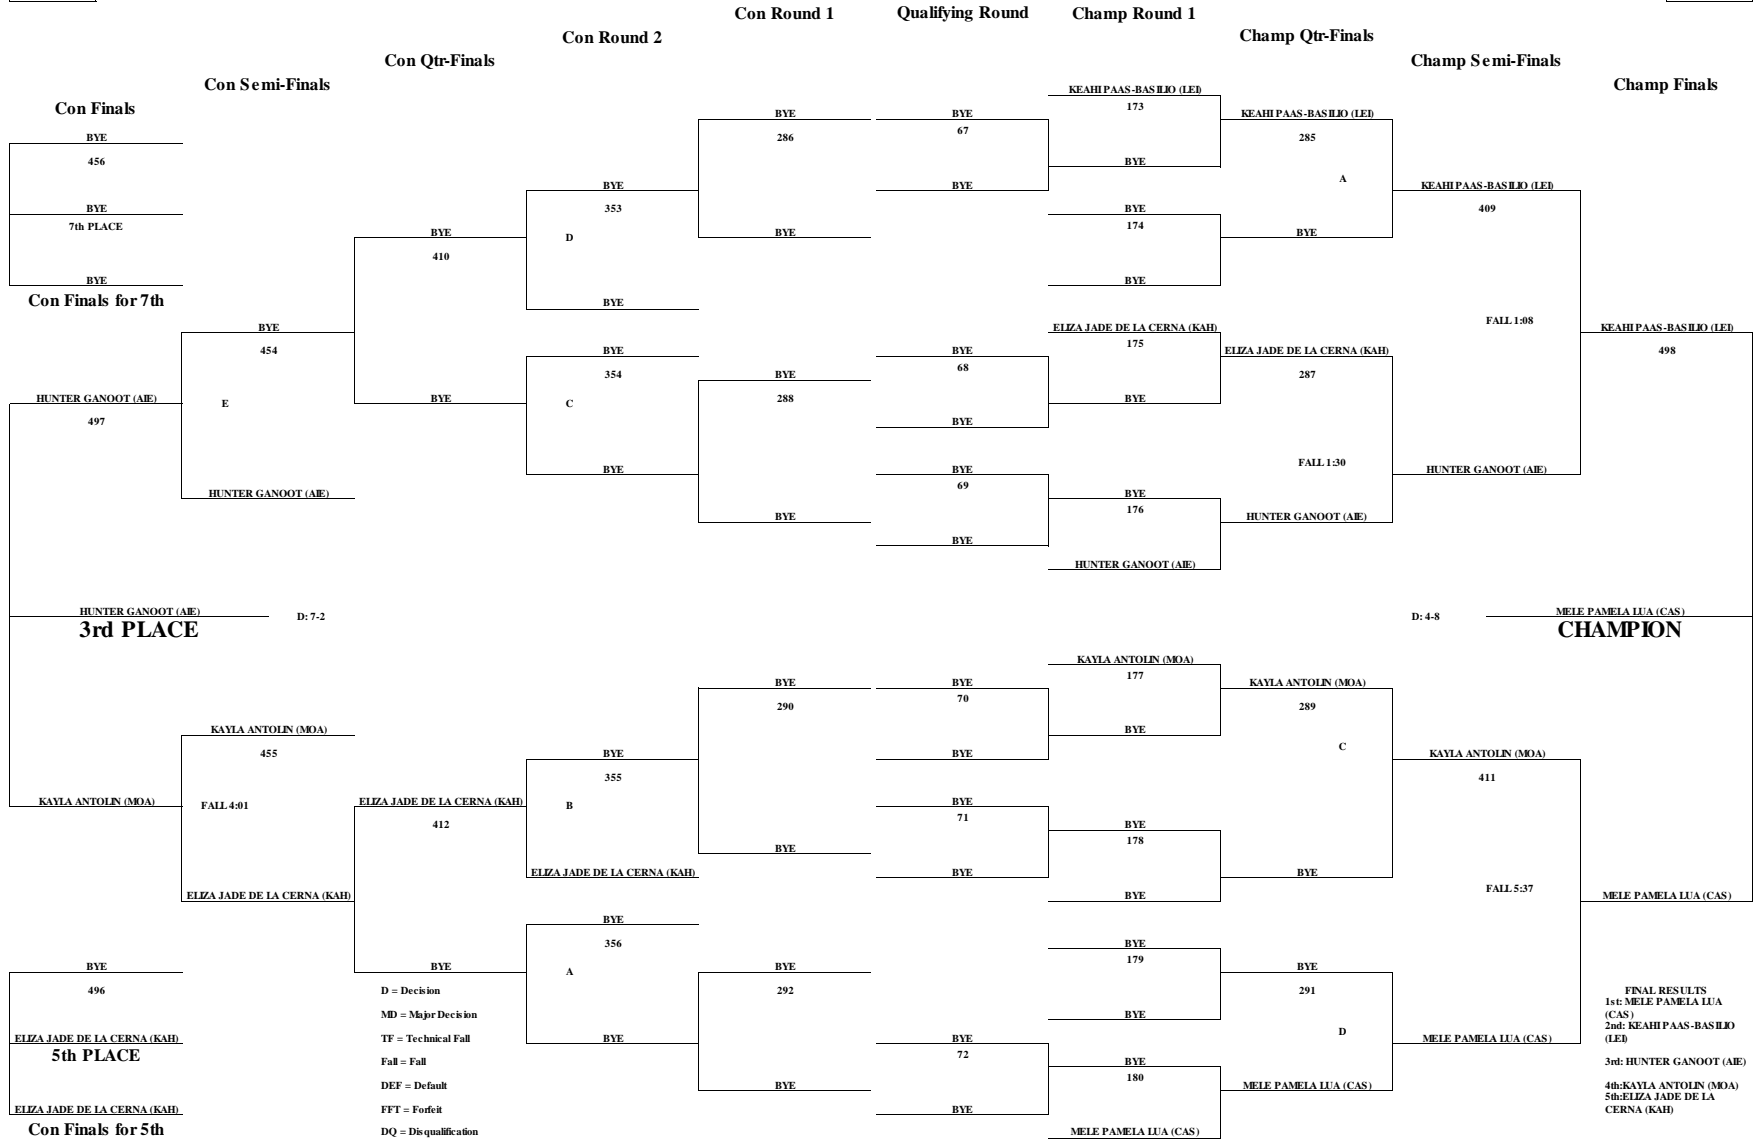

2017 OIA JUNIOR VARSITY GIRLS WRESTLING CHAMPIONSHIPS

WEIGHT CLASS
168

WEIGHT CLASS
168

D = Decision
MD = Major Decision
TF = Technical Fall
Fall = Fall
DEF = Default
FFT = Forfeit
DQ = Disqualification