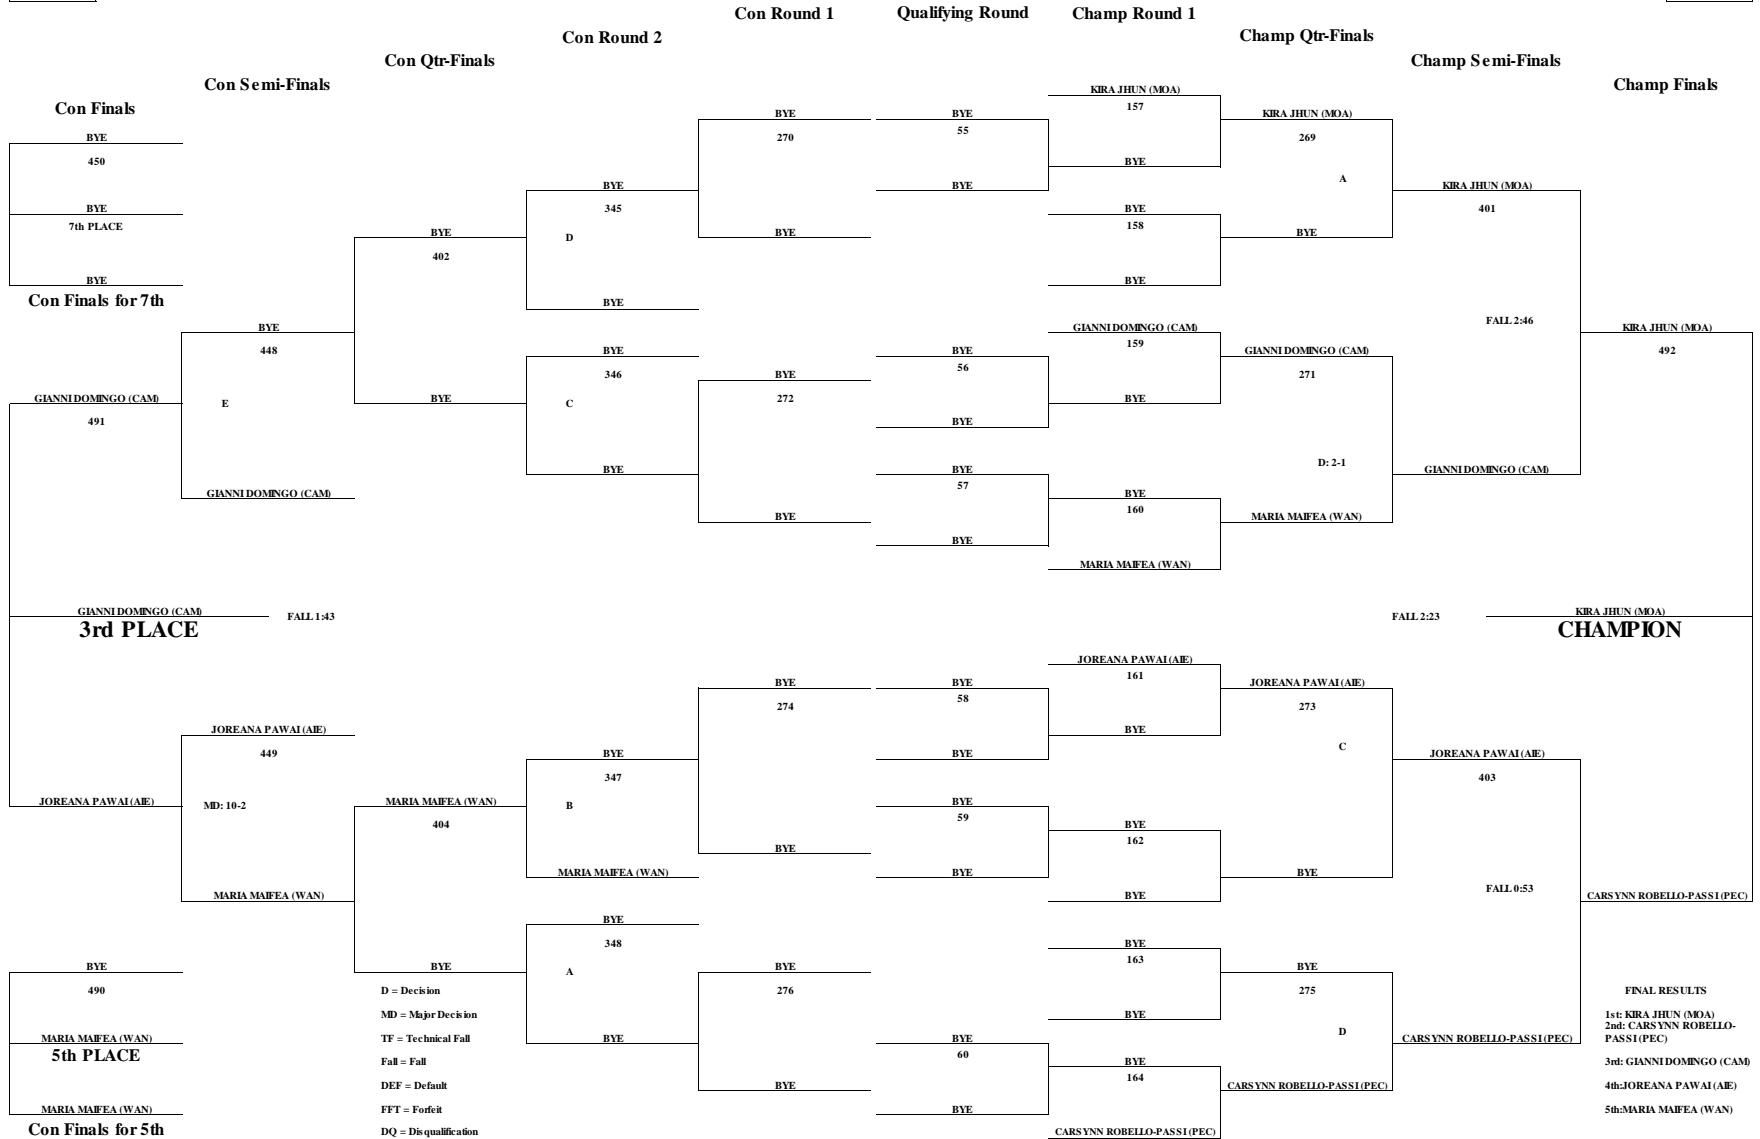

2017 OIA JUNIOR VARSITY GIRLS WRESTLING CHAMPIONSHIPS

WEIGHT CLASS
145

WEIGHT CLASS
145