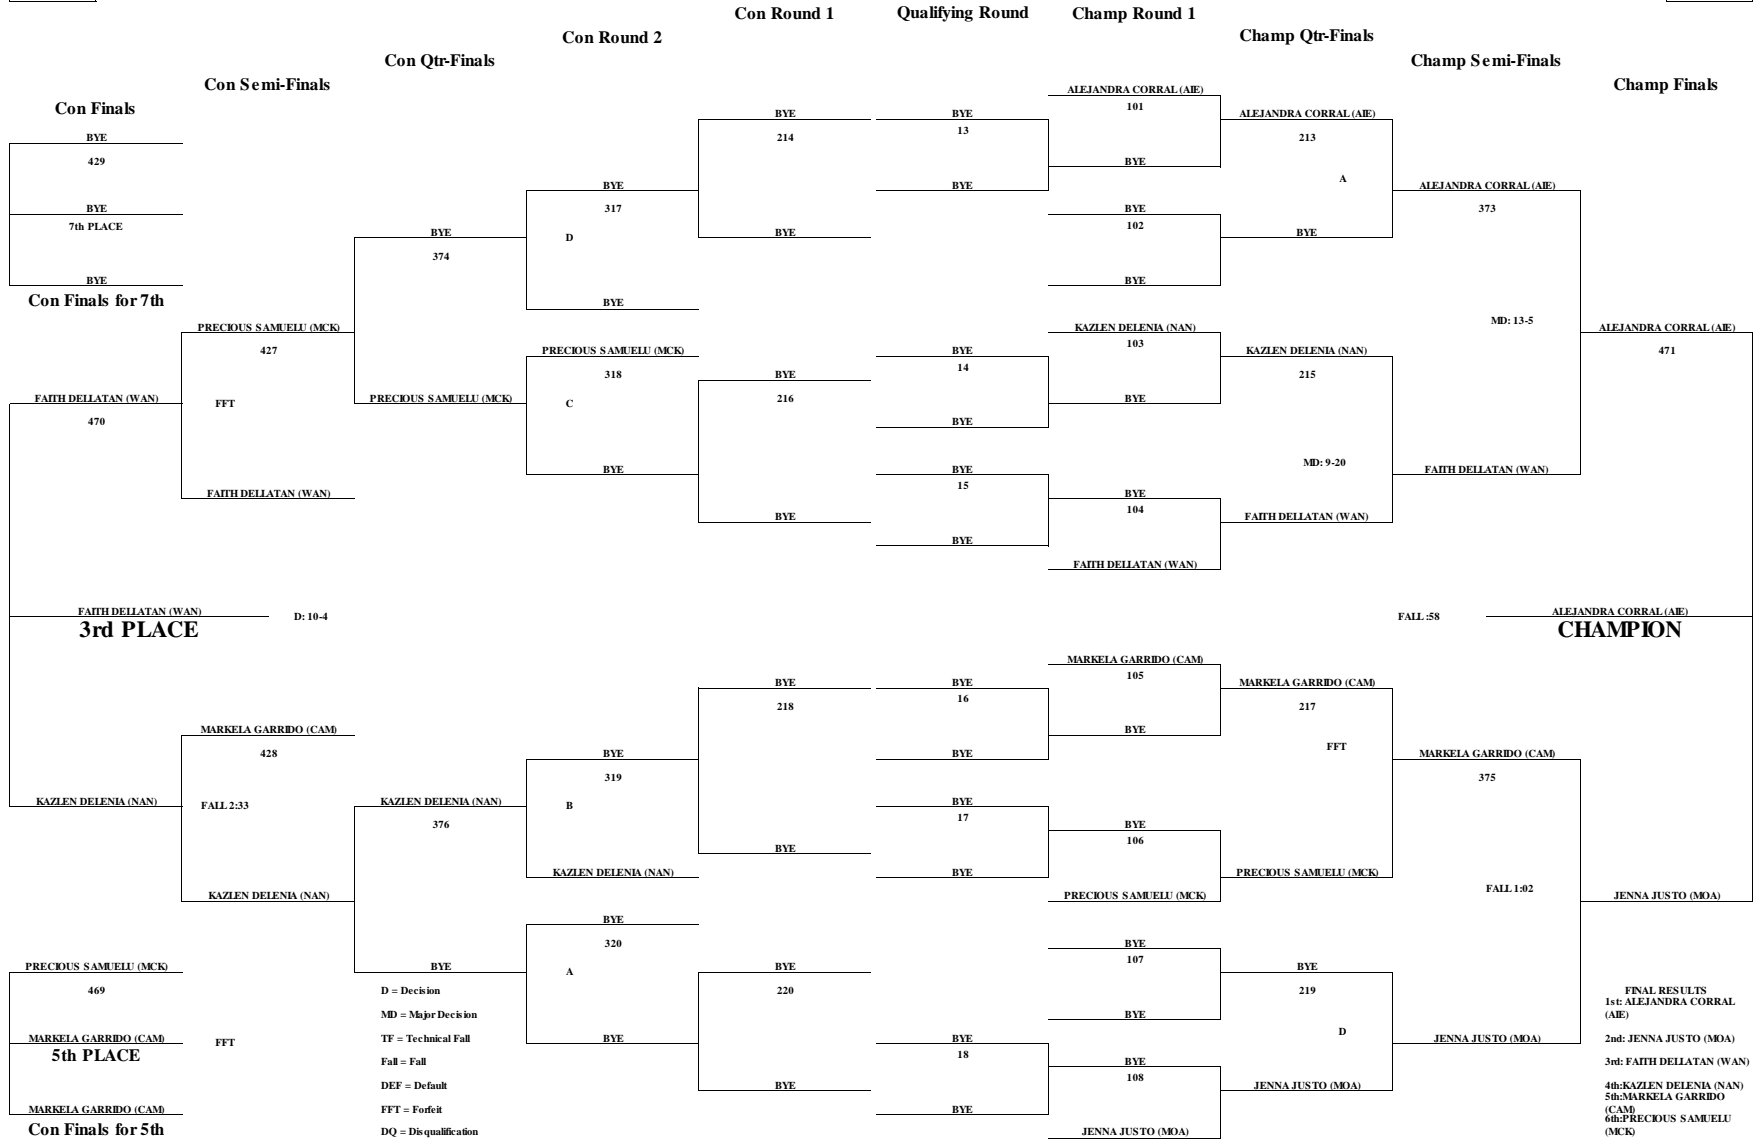

2017 OIA JUNIOR VARSITY GIRLS WRESTLING CHAMPIONSHIPS

WEIGHT CLASS
107

WEIGHT CLASS
107