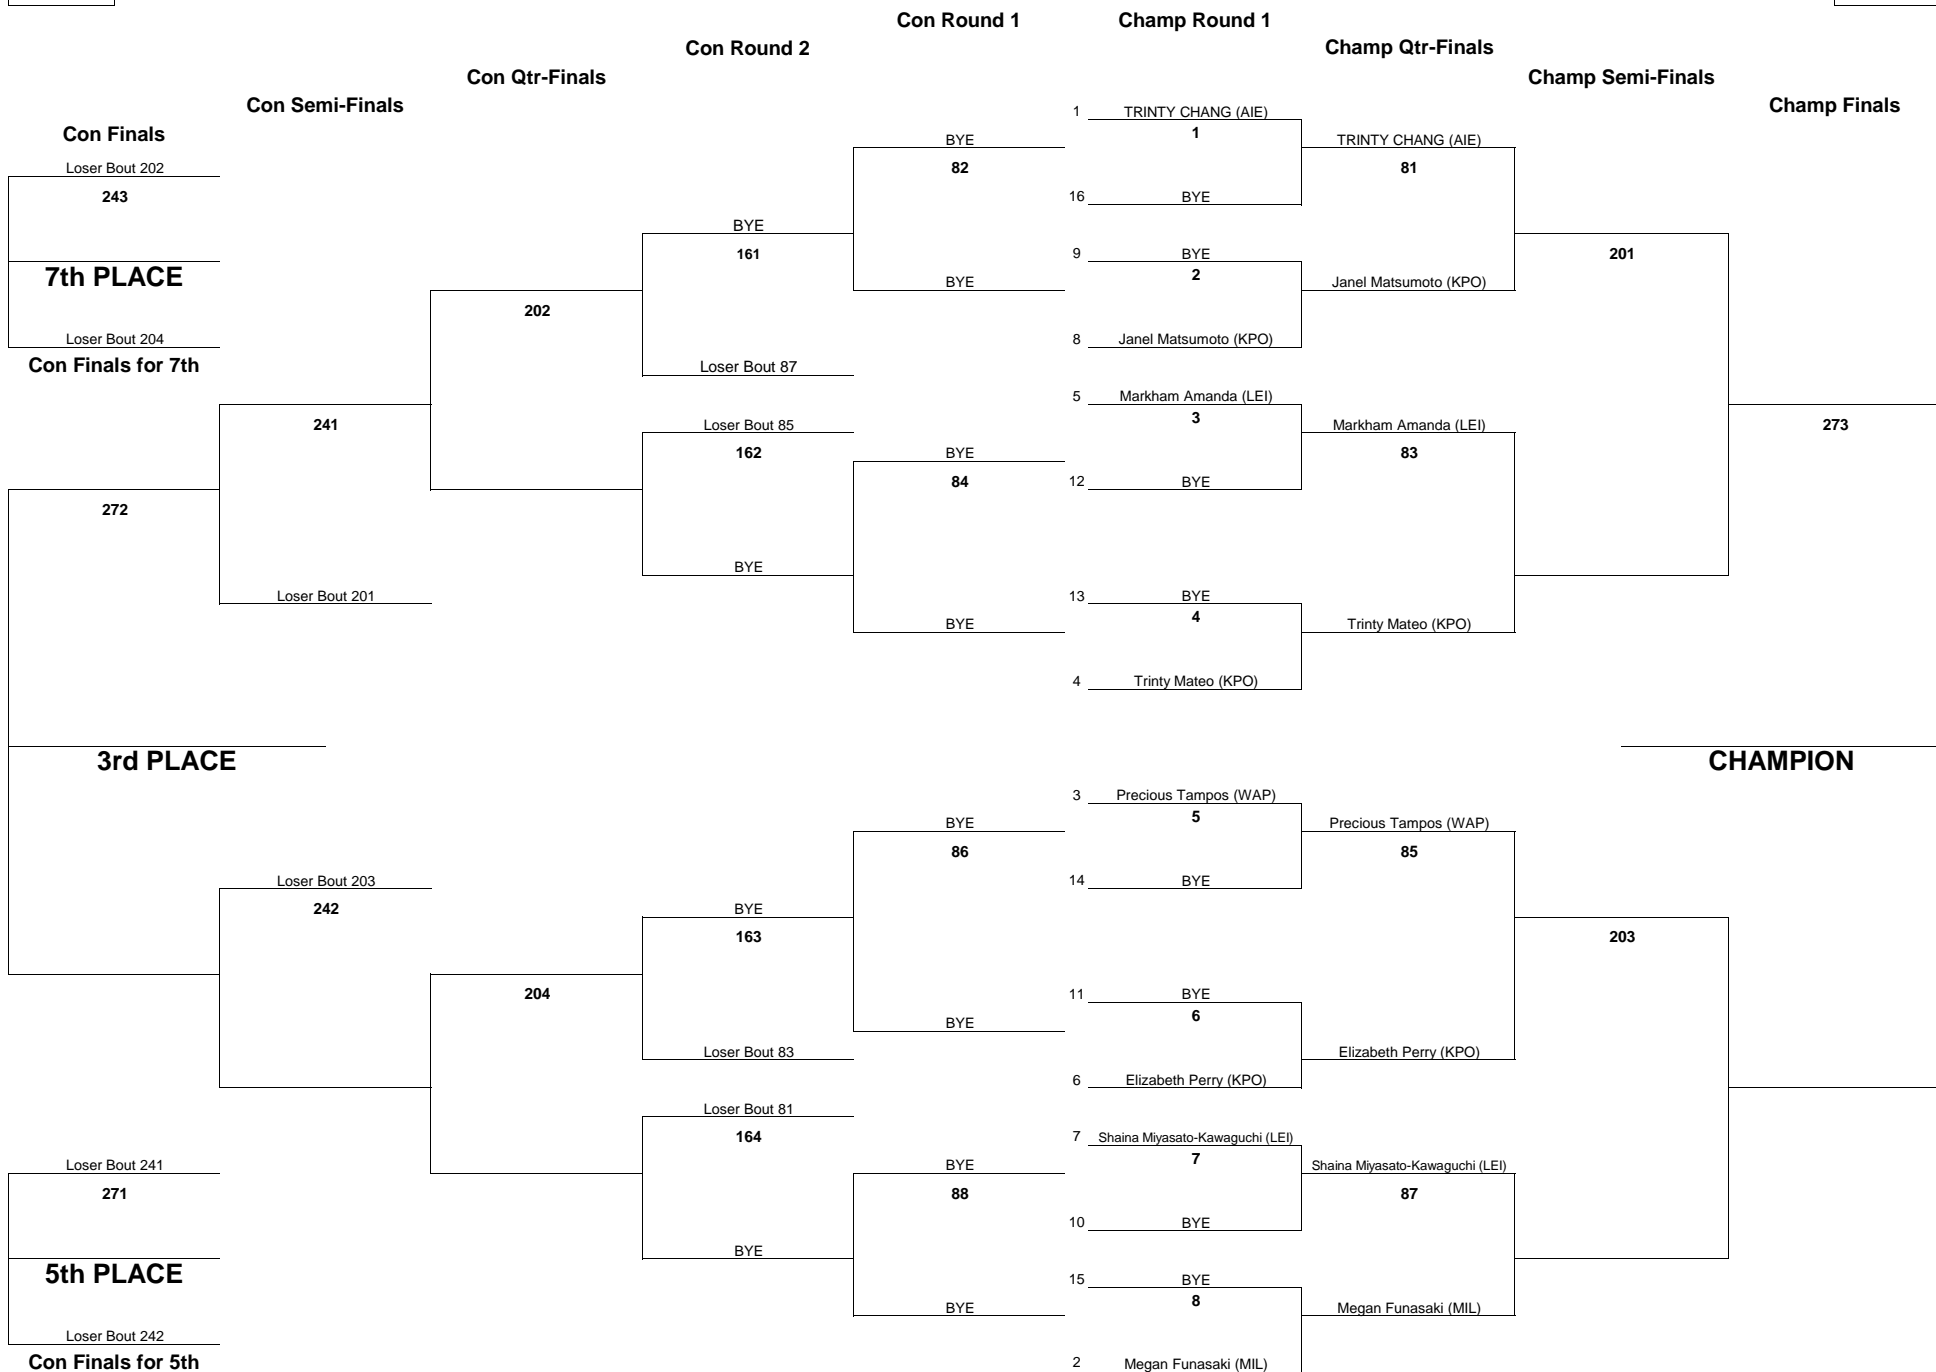

OIA WESTERN DIVISION 2016 GIRLS JUDO CHAMPIONSHIPS

WEIGHT CLASS

98

WEIGHT CLASS

98

WEIGHT CLASS
103

OIA WESTERN DIVISION 2016 GIRLS JUDO CHAMPIONSHIPS

WEIGHT CLASS
103