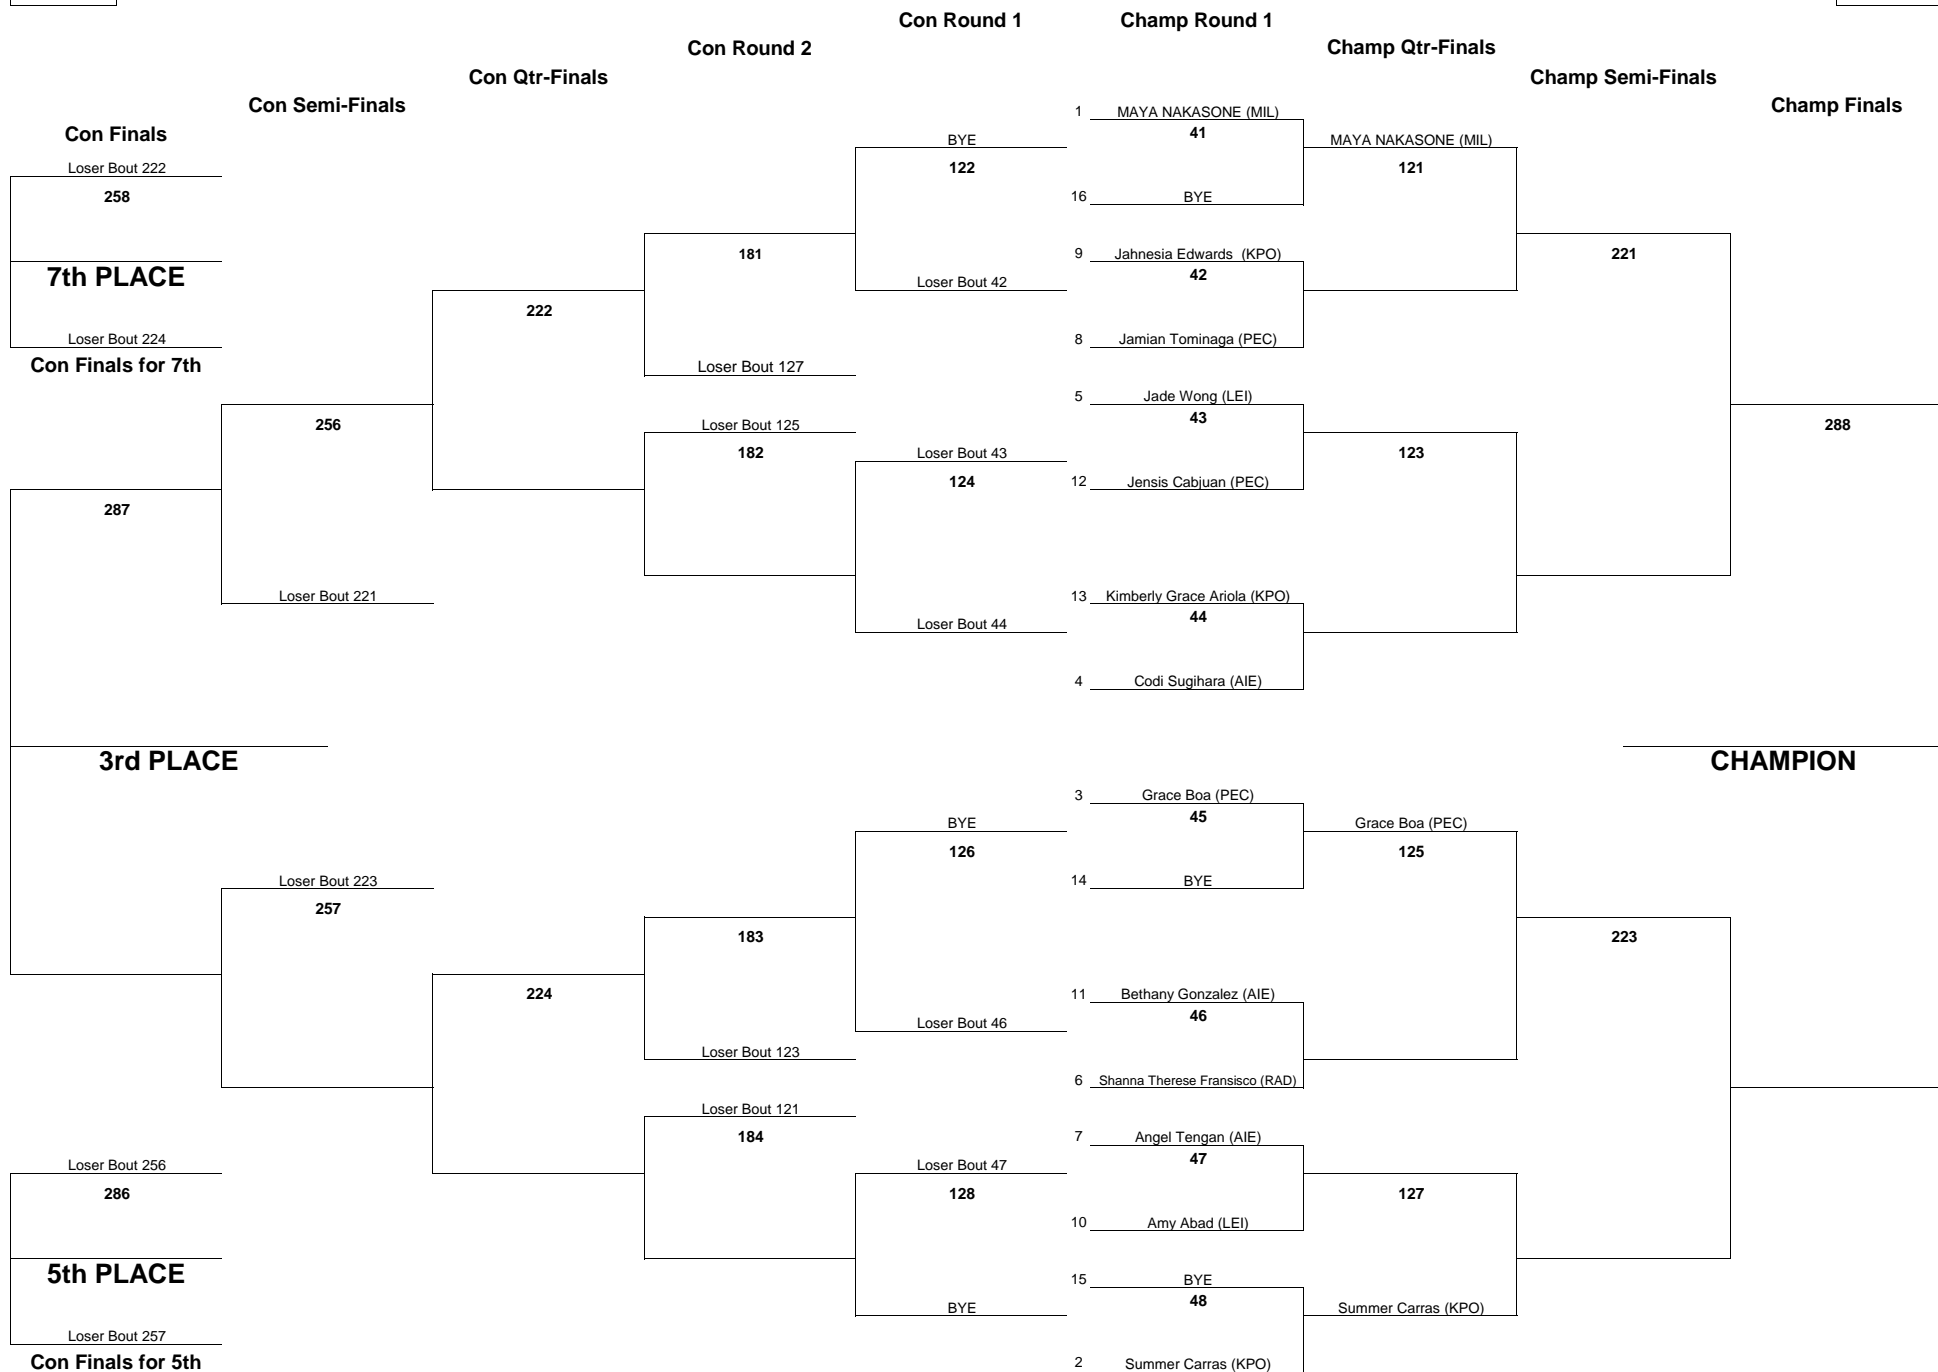

OIA WESTERN DIVISION 2016 GIRLS JUDO CHAMPIONSHIPS

WEIGHT CLASS

129

WEIGHT CLASS

129