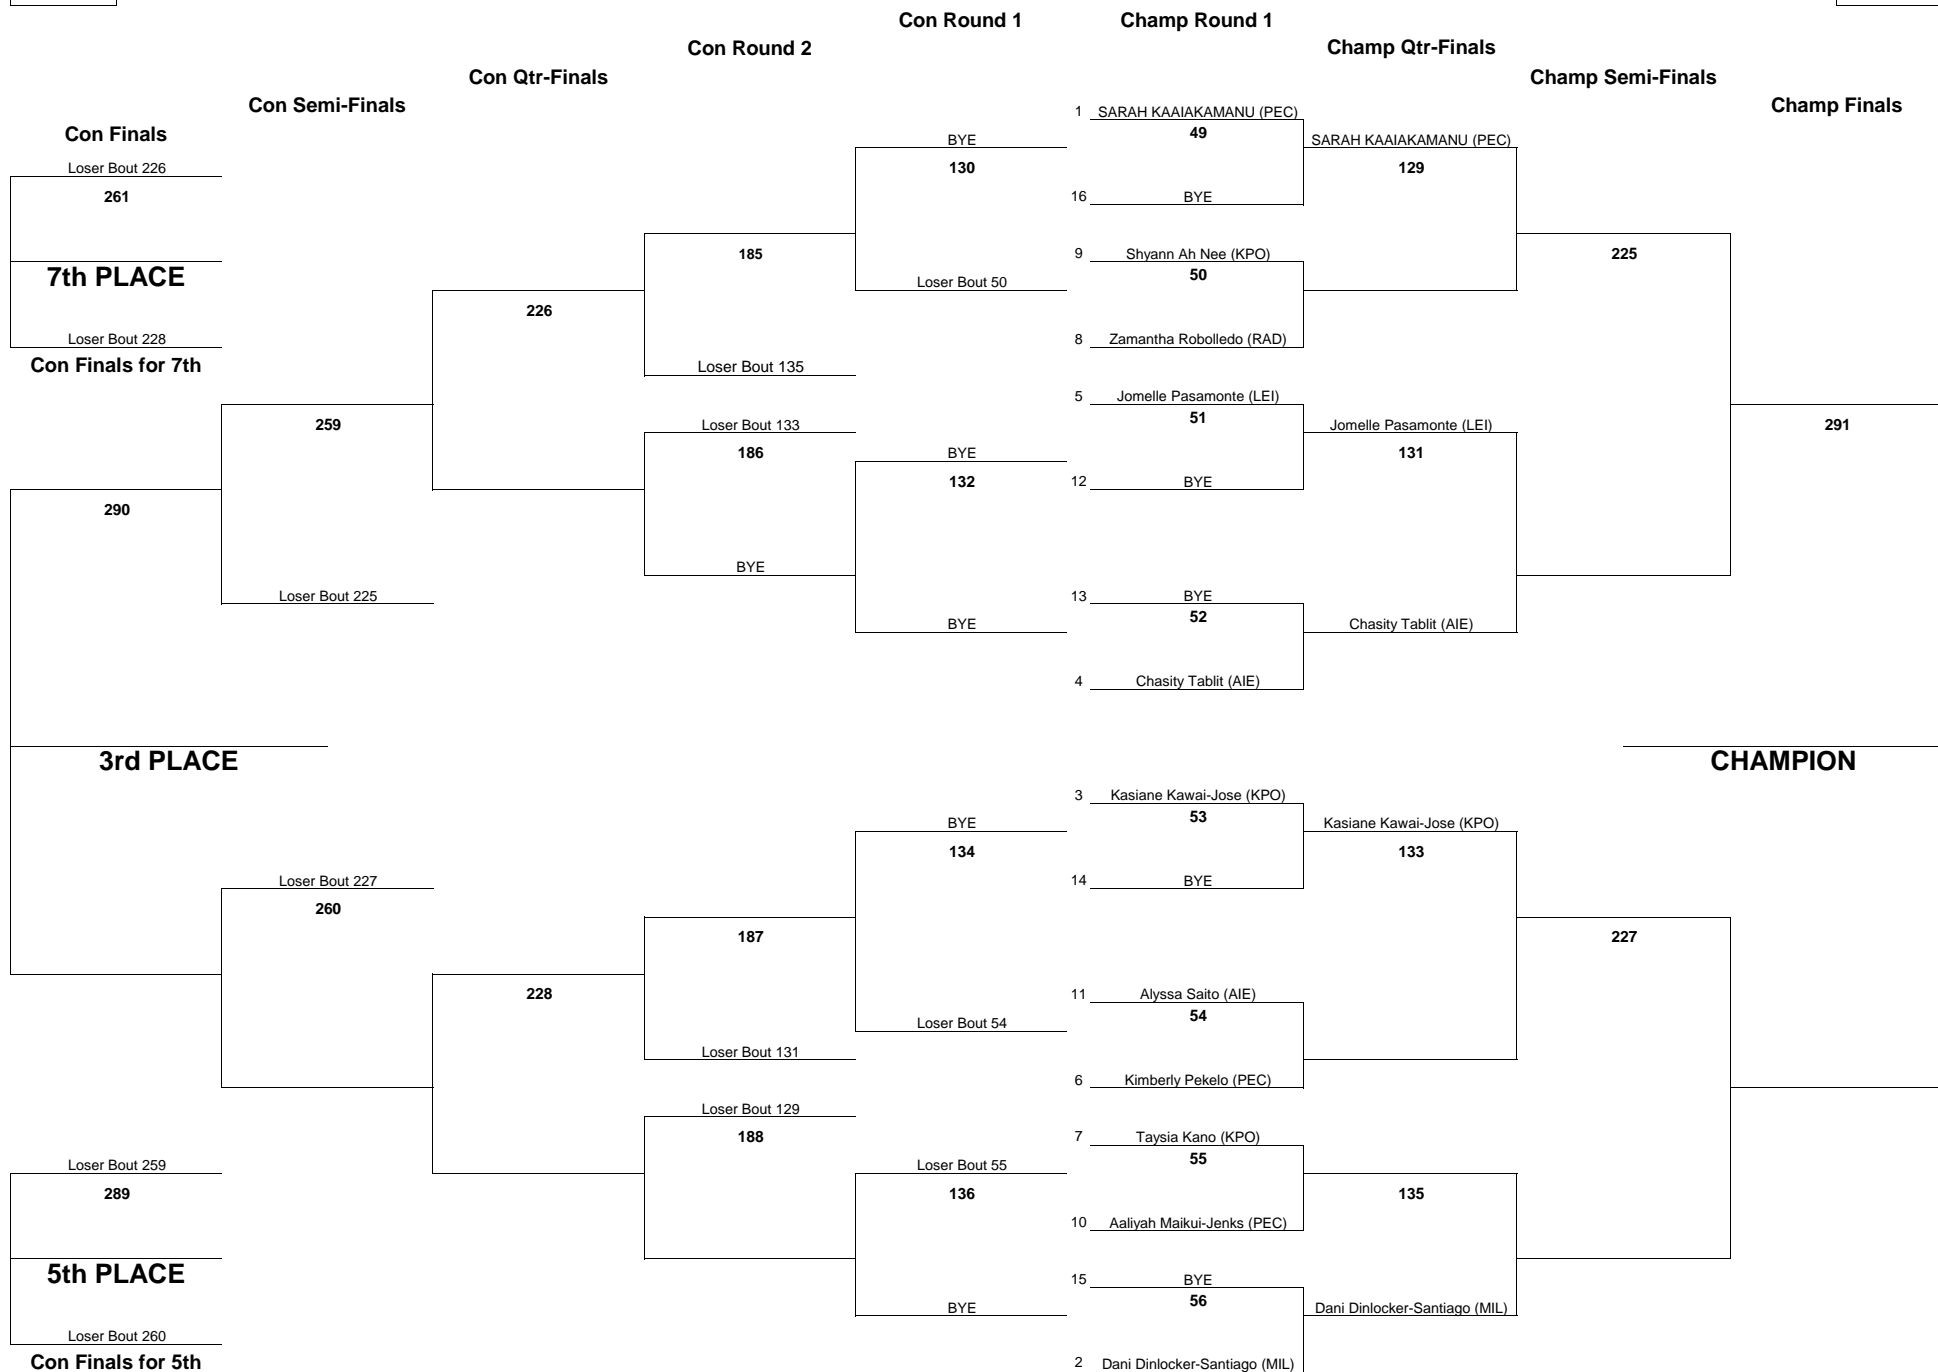

WEIGHT CLASS

129

OIA WESTERN DIVISION 2016 GIRLS JUDO CHAMPIONSHIPS

WEIGHT CLASS

139

WEIGHT CLASS

139

WEIGHT CLASS
154