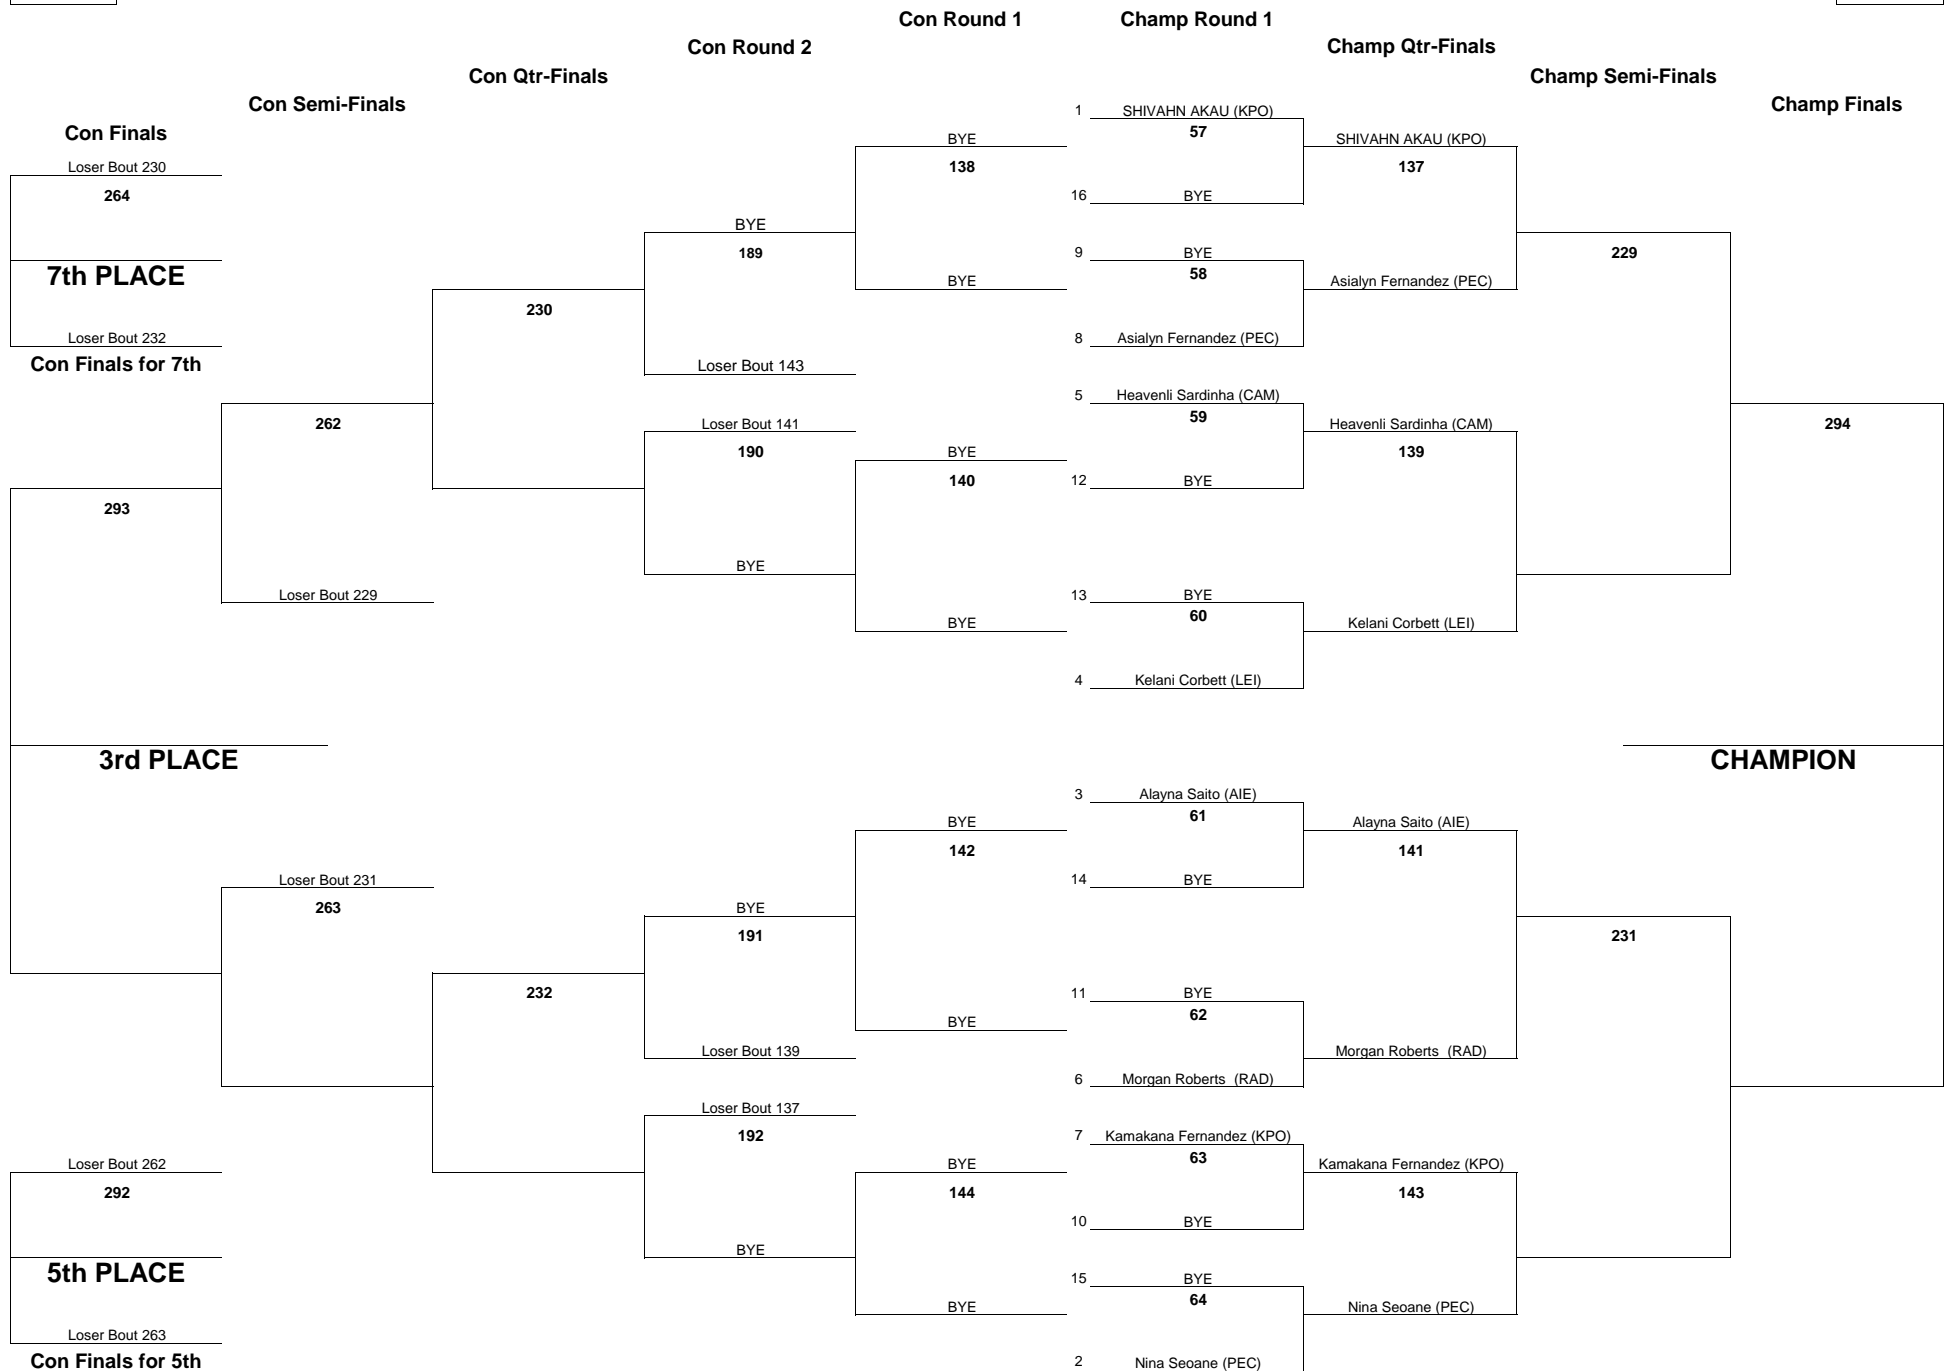

WEIGHT CLASS
154

OIA WESTERN DIVISION 2016 GIRLS JUDO CHAMPIONSHIPS

WEIGHT CLASS
154