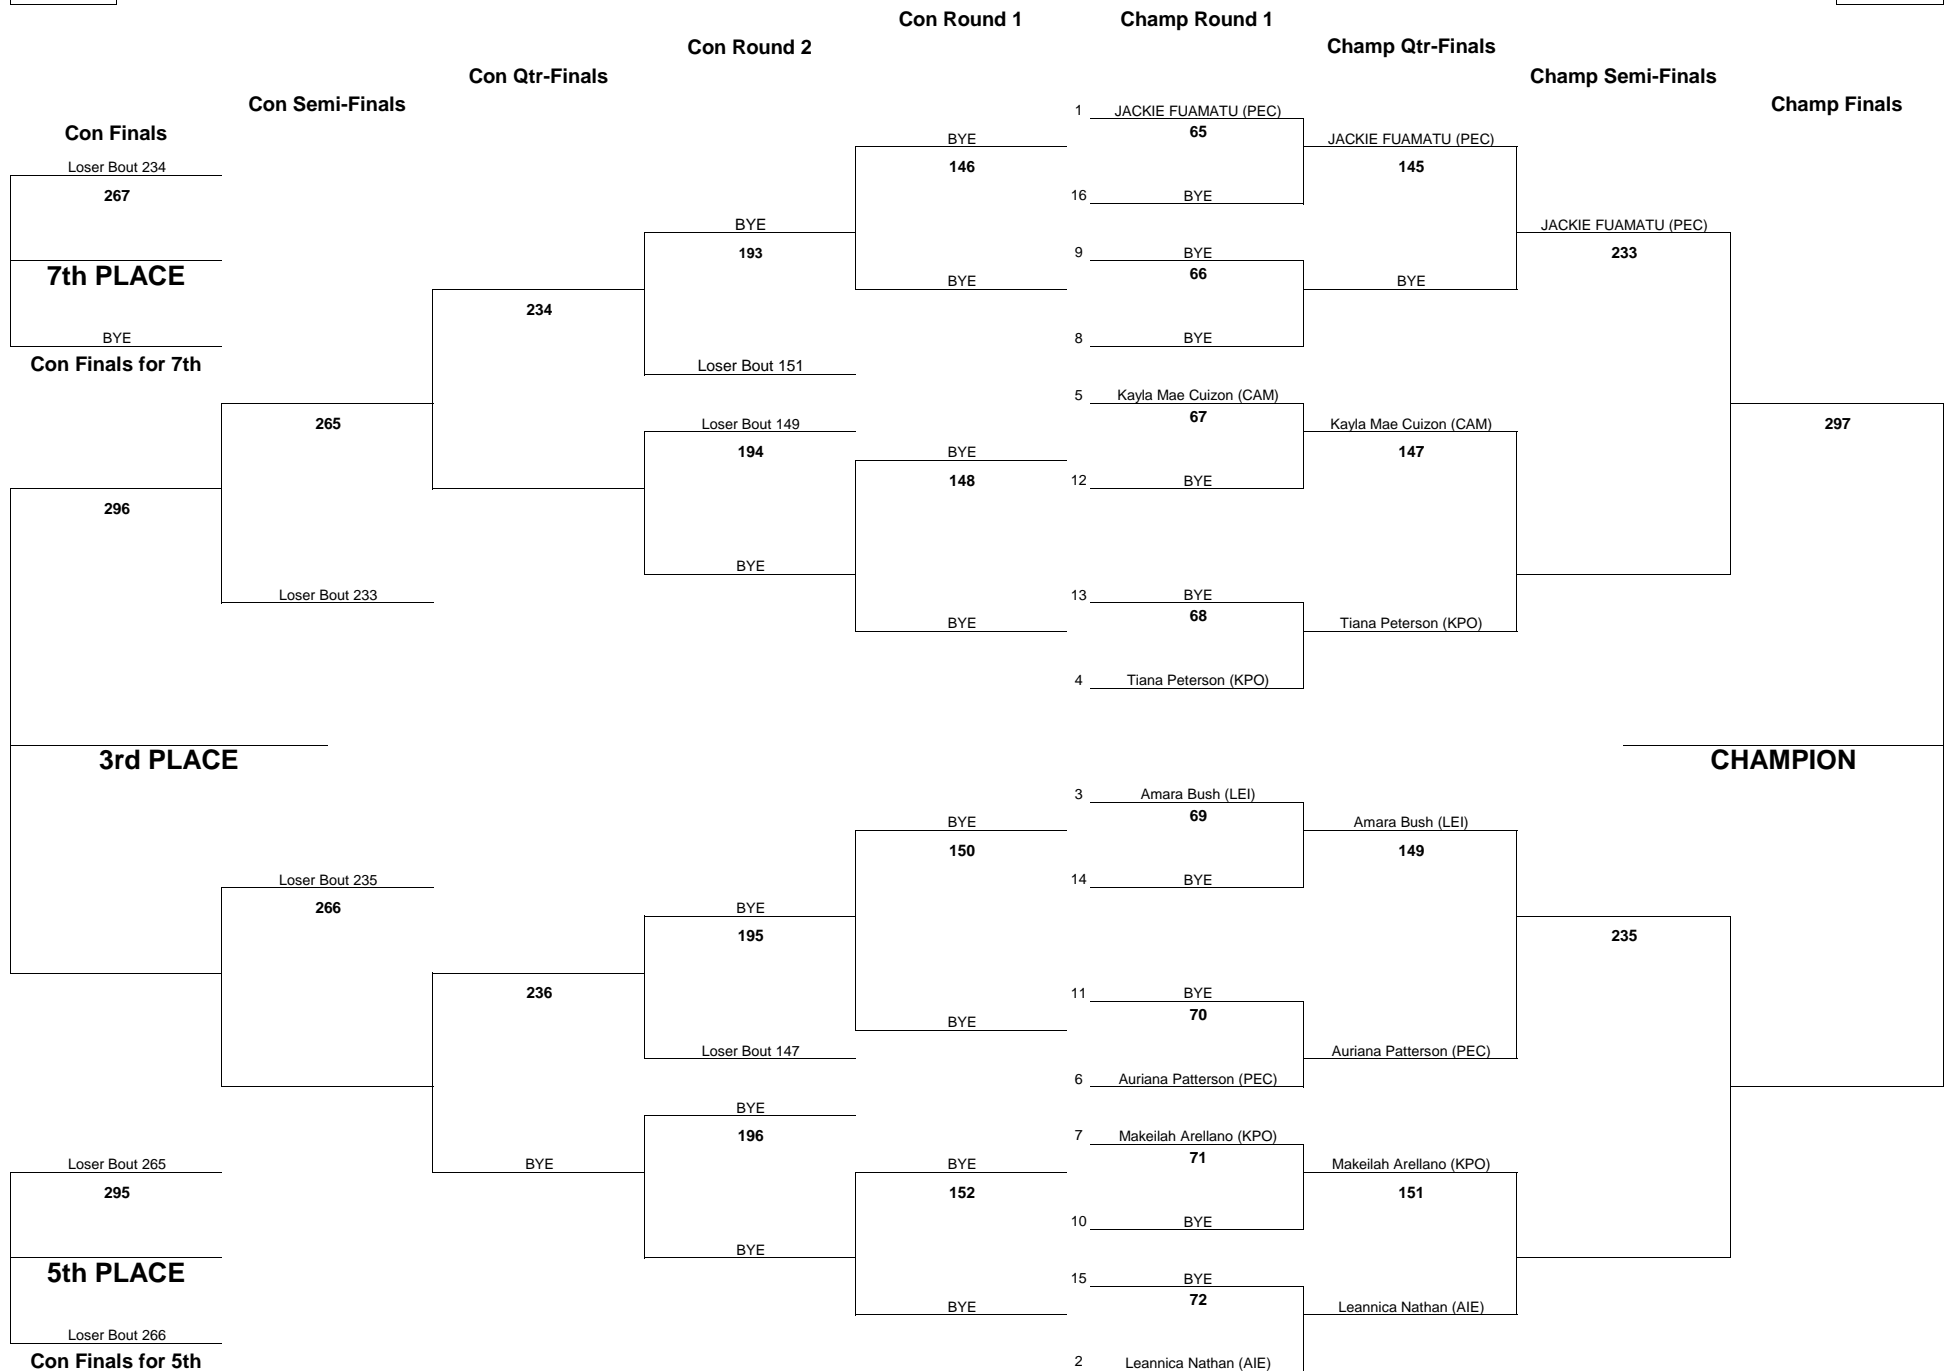

OIA WESTERN DIVISION 2016 GIRLS JUDO CHAMPIONSHIPS

WEIGHT CLASS
154

WEIGHT CLASS
172

OIA WESTERN DIVISION 2016 GIRLS JUDO CHAMPIONSHIPS

WEIGHT CLASS
172

OIA WESTERN DIVISION 2016 GIRLS JUDO CHAMPIONSHIPS

WEIGHT CLASS