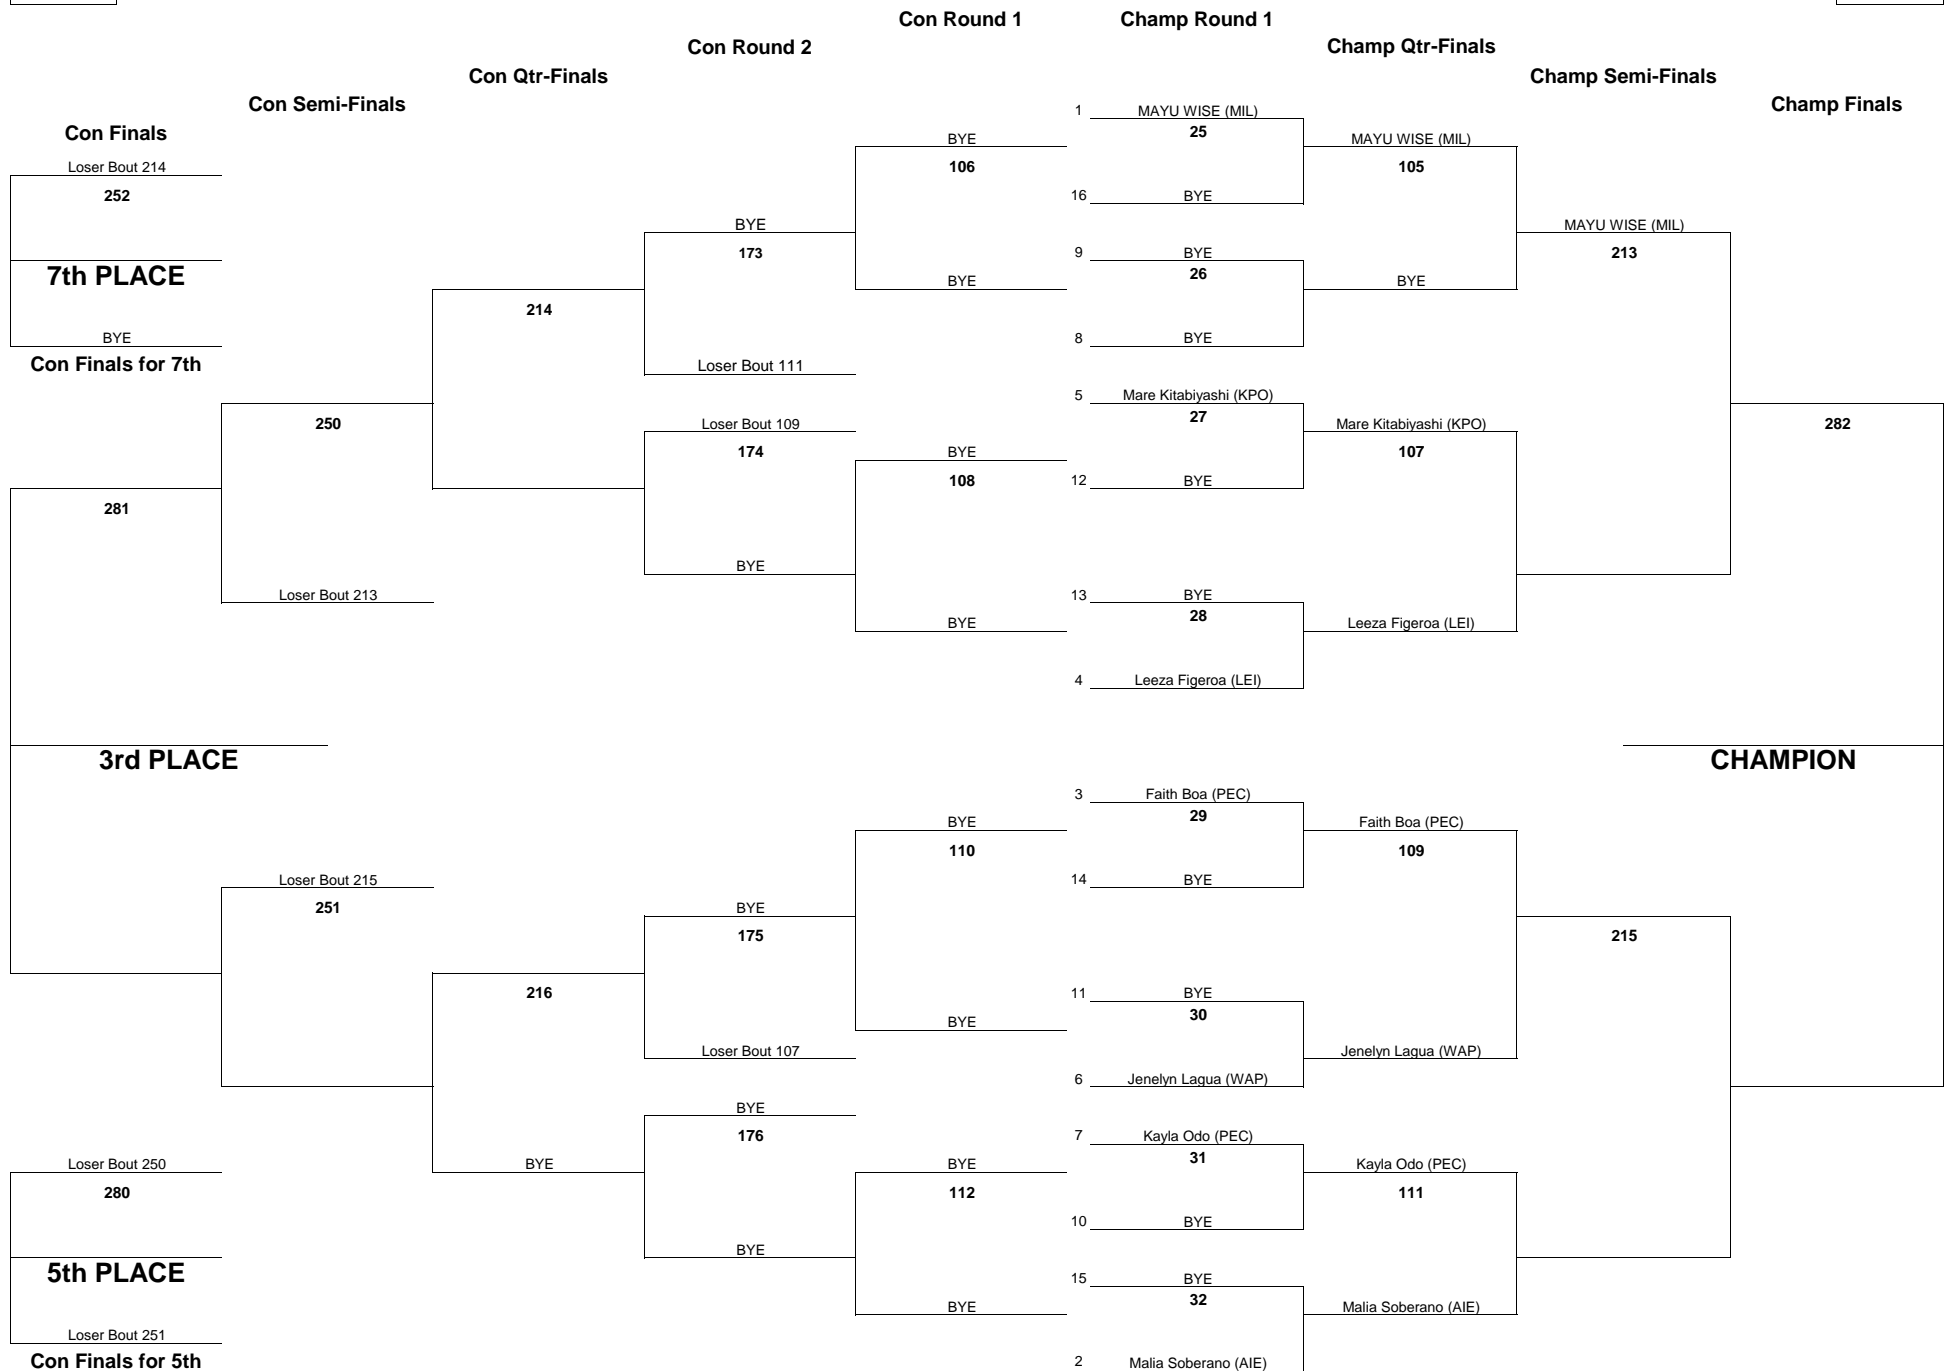

WEIGHT CLASS

109

OIA WESTERN DIVISION 2016 GIRLS JUDO CHAMPIONSHIPS

WEIGHT CLASS

109

WEIGHT CLASS
115

OIA WESTERN DIVISION 2016 GIRLS JUDO CHAMPIONSHIPS

WEIGHT CLASS
115