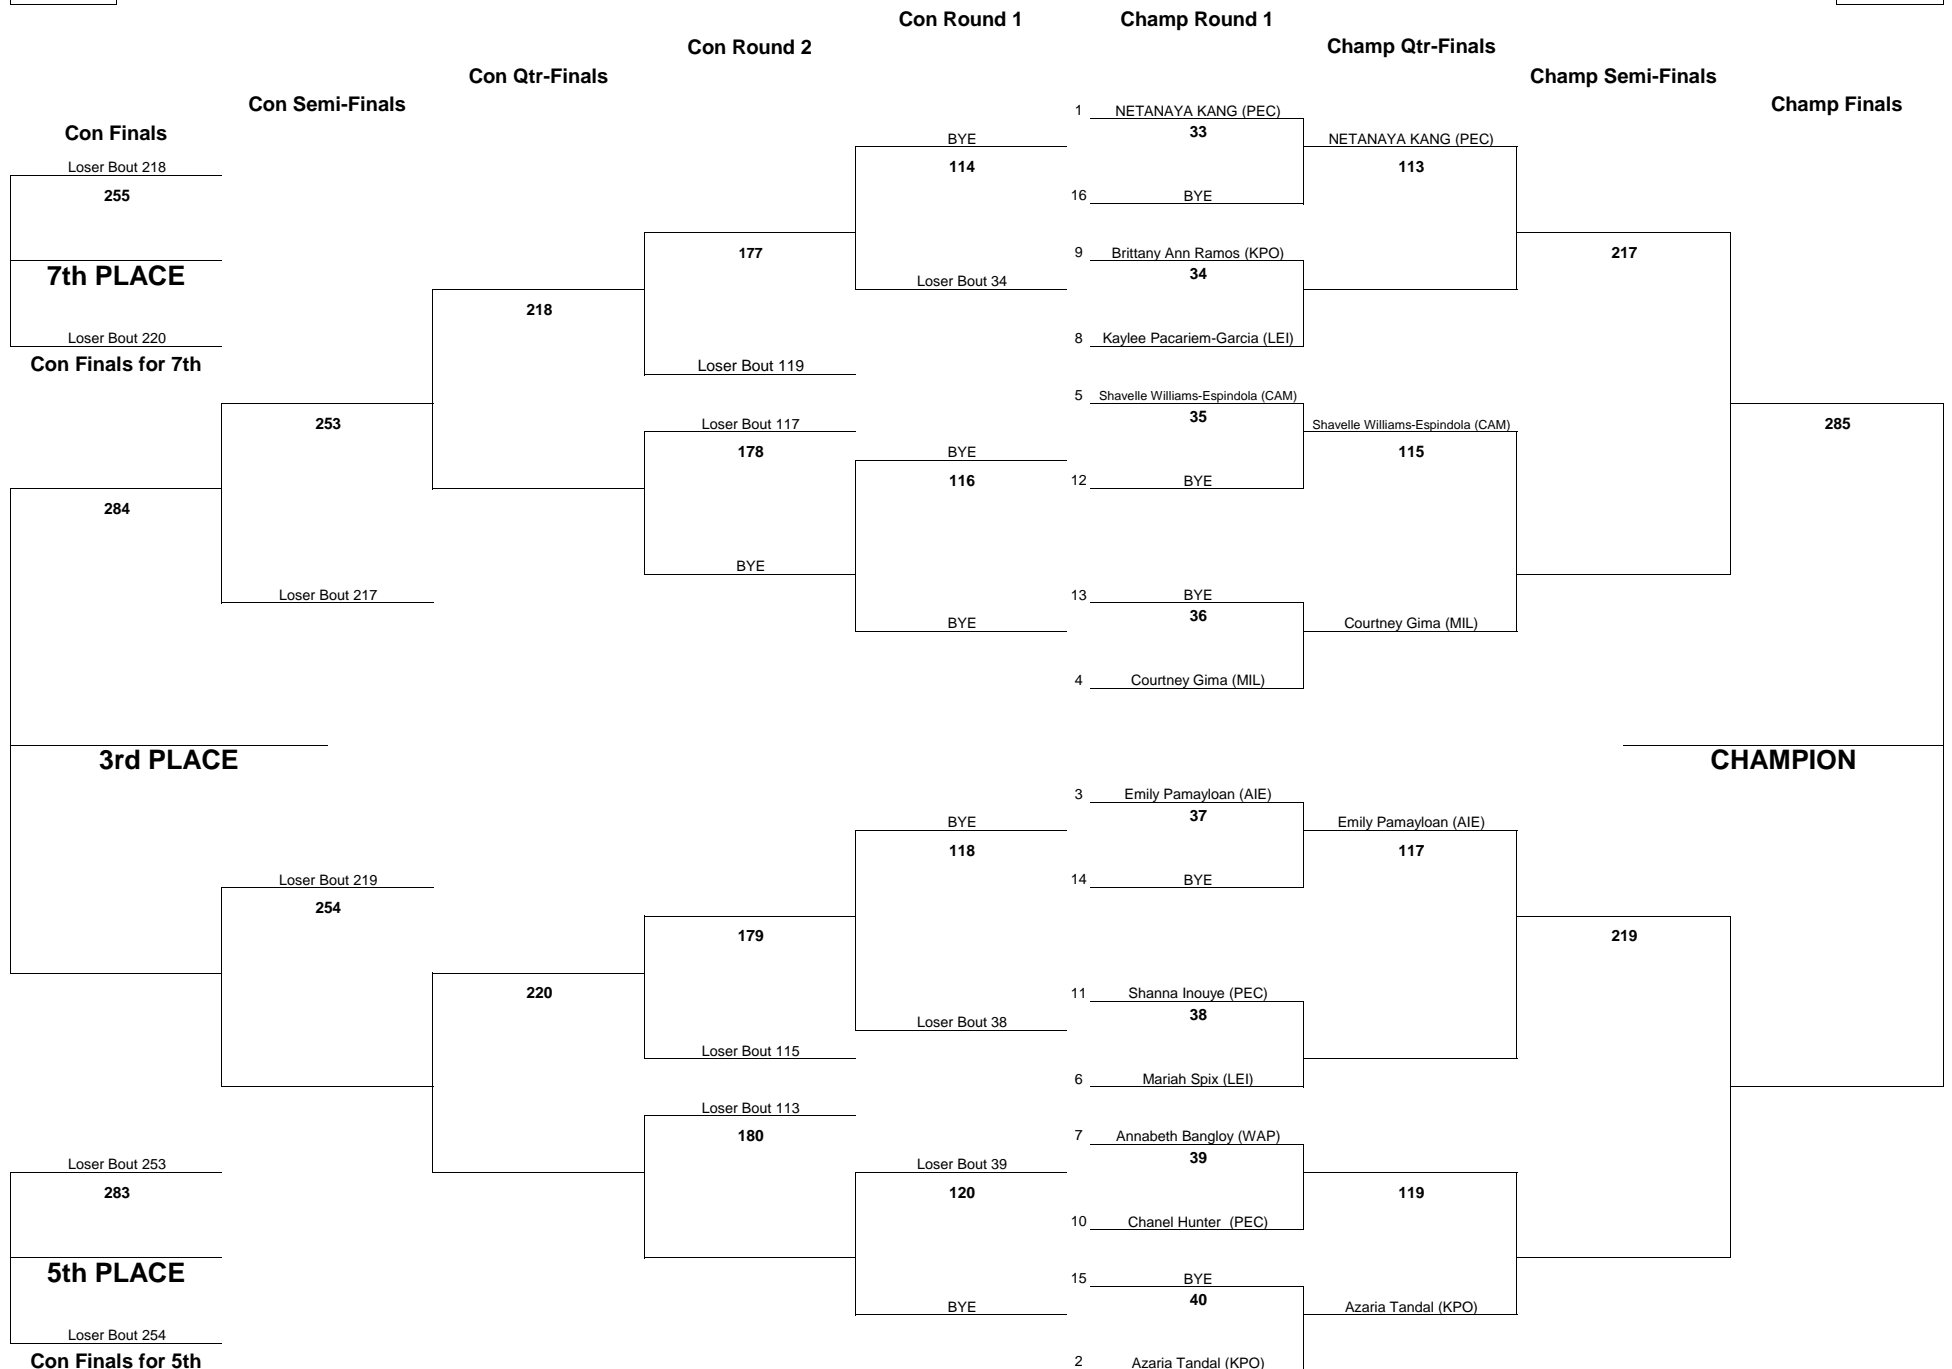

WEIGHT CLASS

122

OIA WESTERN DIVISION 2016 GIRLS JUDO CHAMPIONSHIPS

WEIGHT CLASS

122