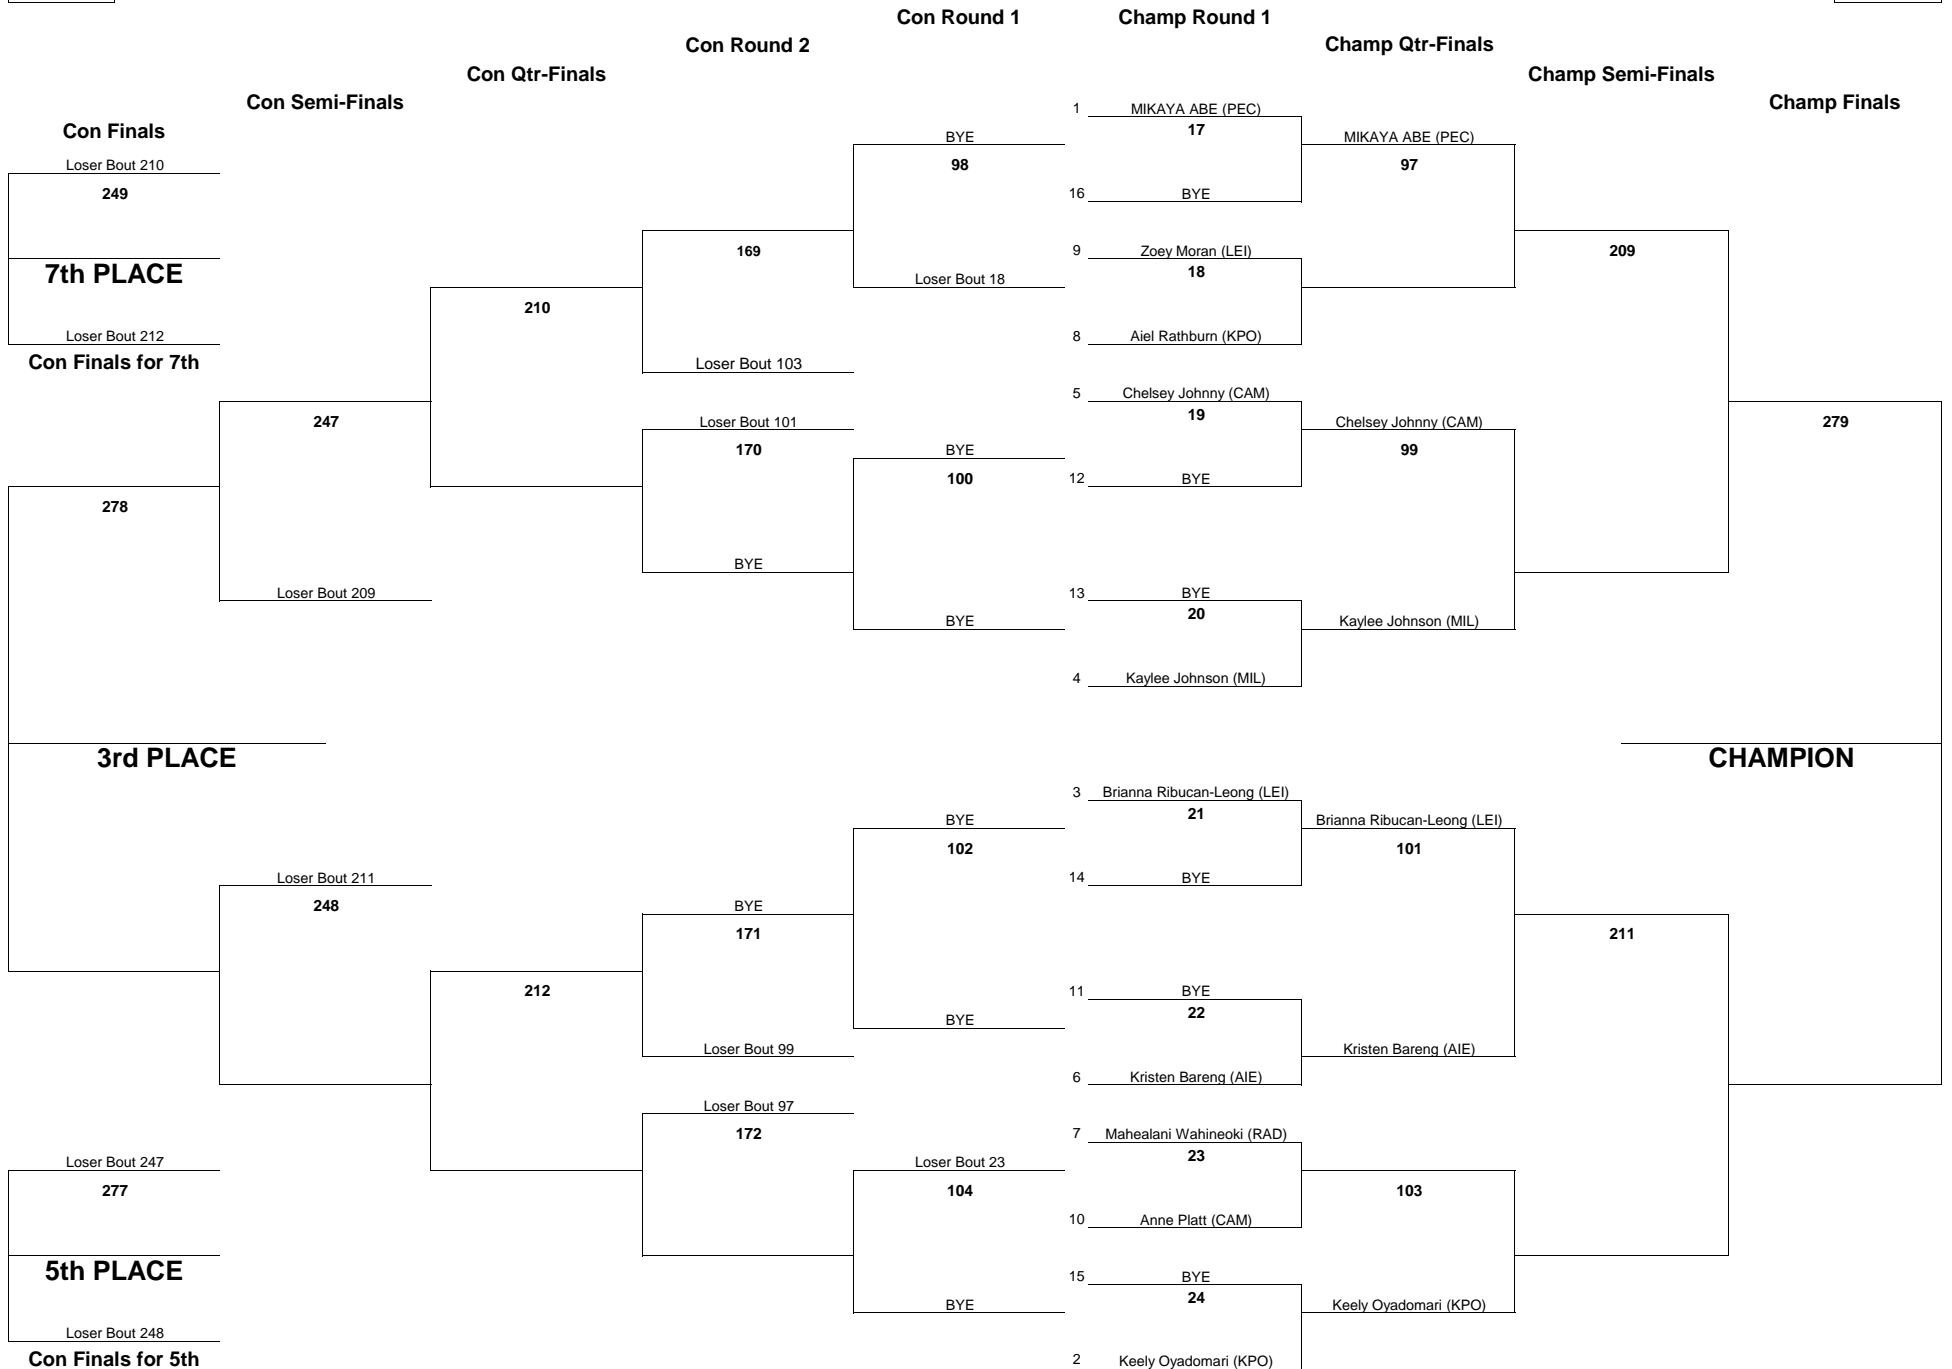

WEIGHT CLASS

109

OIA WESTERN DIVISION 2016 GIRLS JUDO CHAMPIONSHIPS

WEIGHT CLASS

109