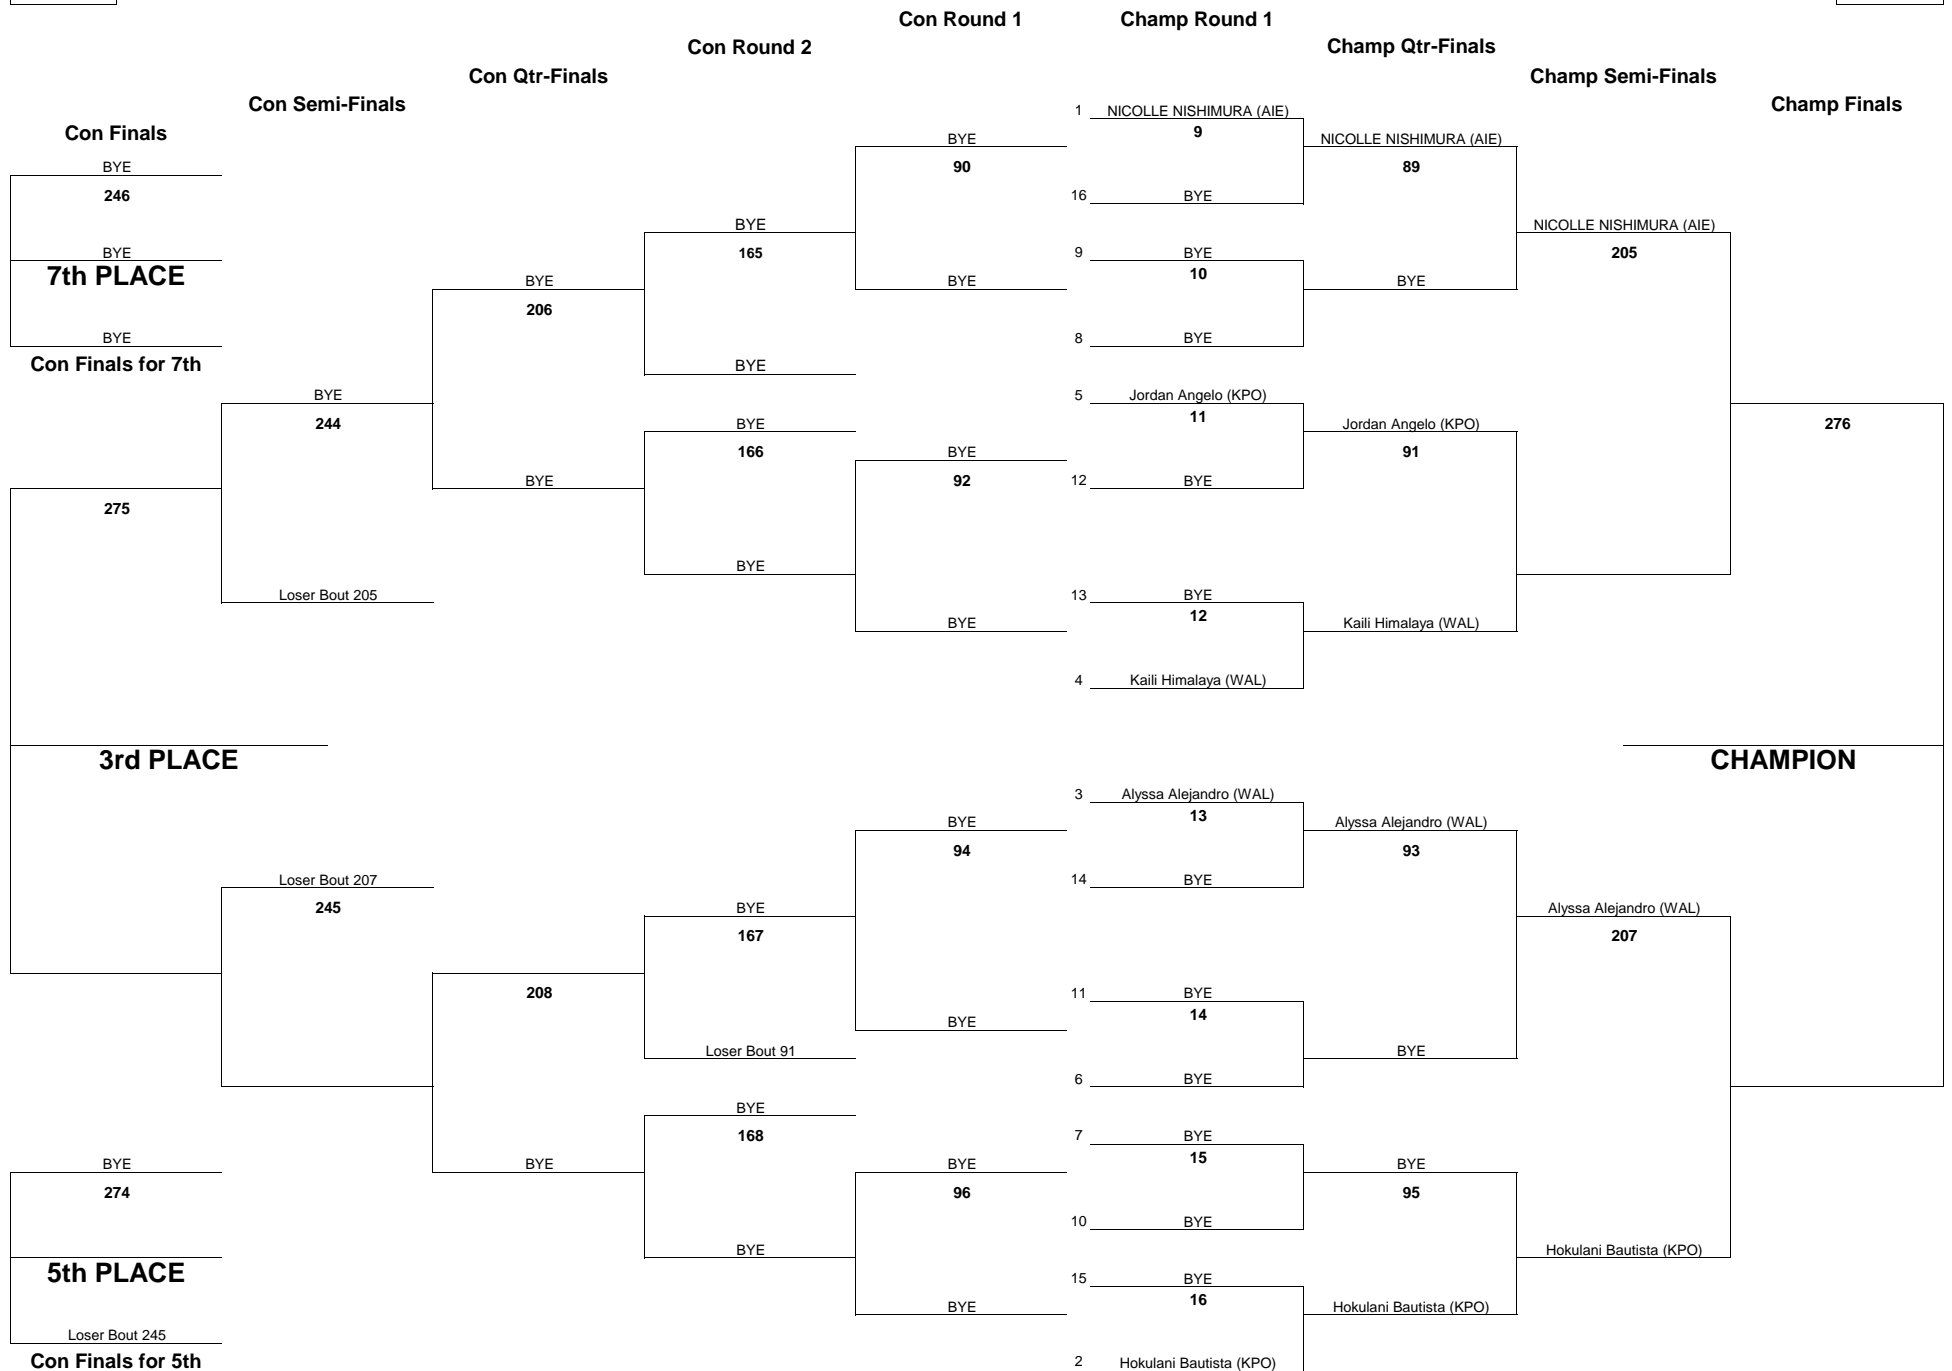

OIA WESTERN DIVISION 2016 GIRLS JUDO CHAMPIONSHIPS

WEIGHT CLASS

98

WEIGHT CLASS

98

WEIGHT CLASS
103

OIA WESTERN DIVISION 2016 GIRLS JUDO CHAMPIONSHIPS

WEIGHT CLASS
103