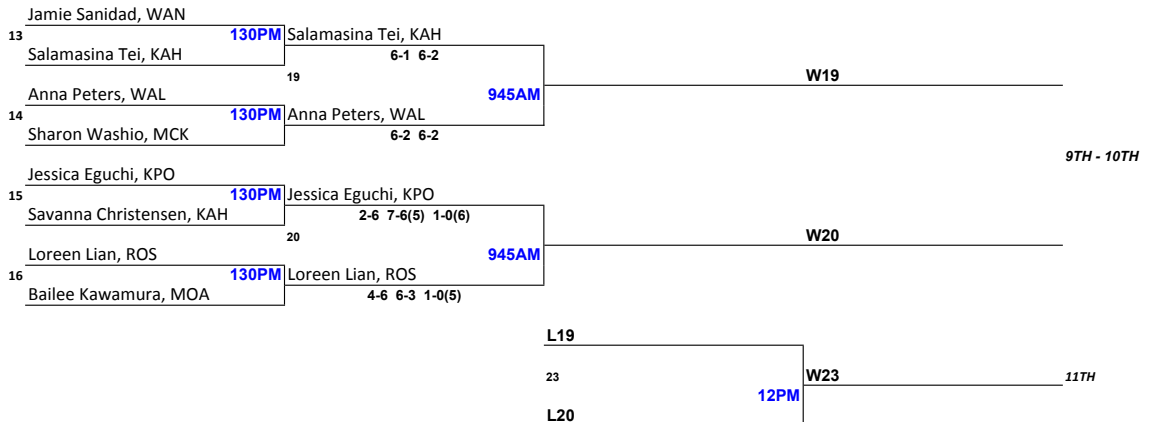

ALL MATCHES - NO ADD