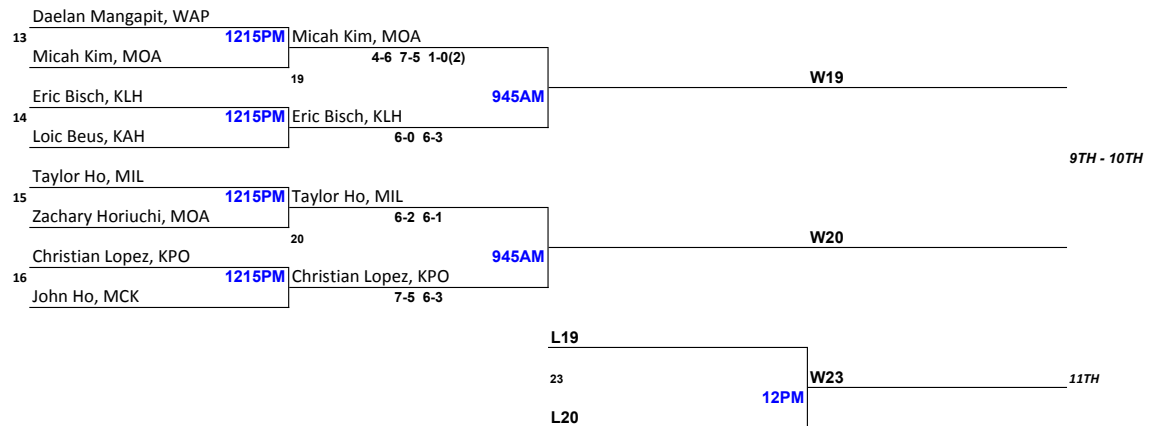

OIA TENNIS INDIVIDUAL CHAMPIONSHIP  
BOYS SINGLES

April 22, 2016 @ CORP  
DAY 1

April 23, 2016 @ CORP  
DAY 2

HHSAA QUALIFIERS

ALL MATCHES - NO ADD