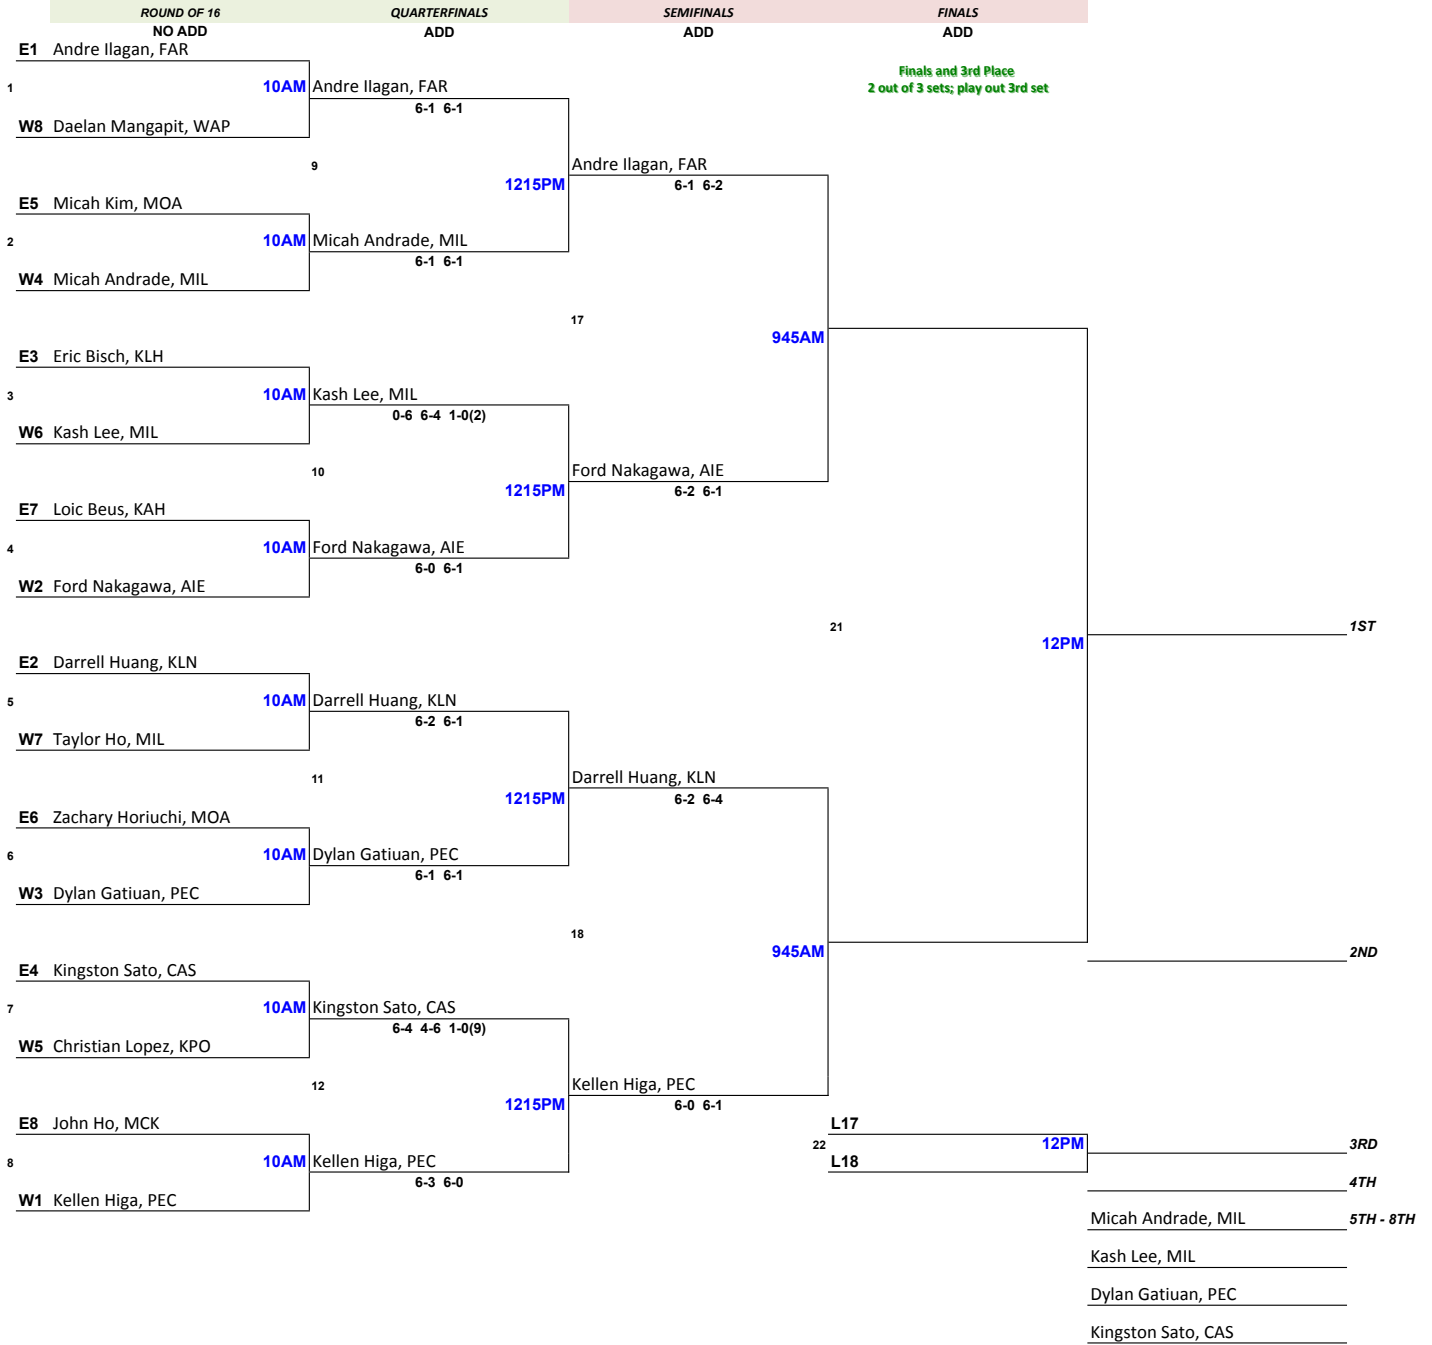

OIA TENNIS INDIVIDUAL CHAMPIONSHIP
BOYS SINGLES

April 22, 2016 @ CORP
DAY 1

April 23, 2016 @ CORP
DAY 2

HHSAA QUALIFIERS