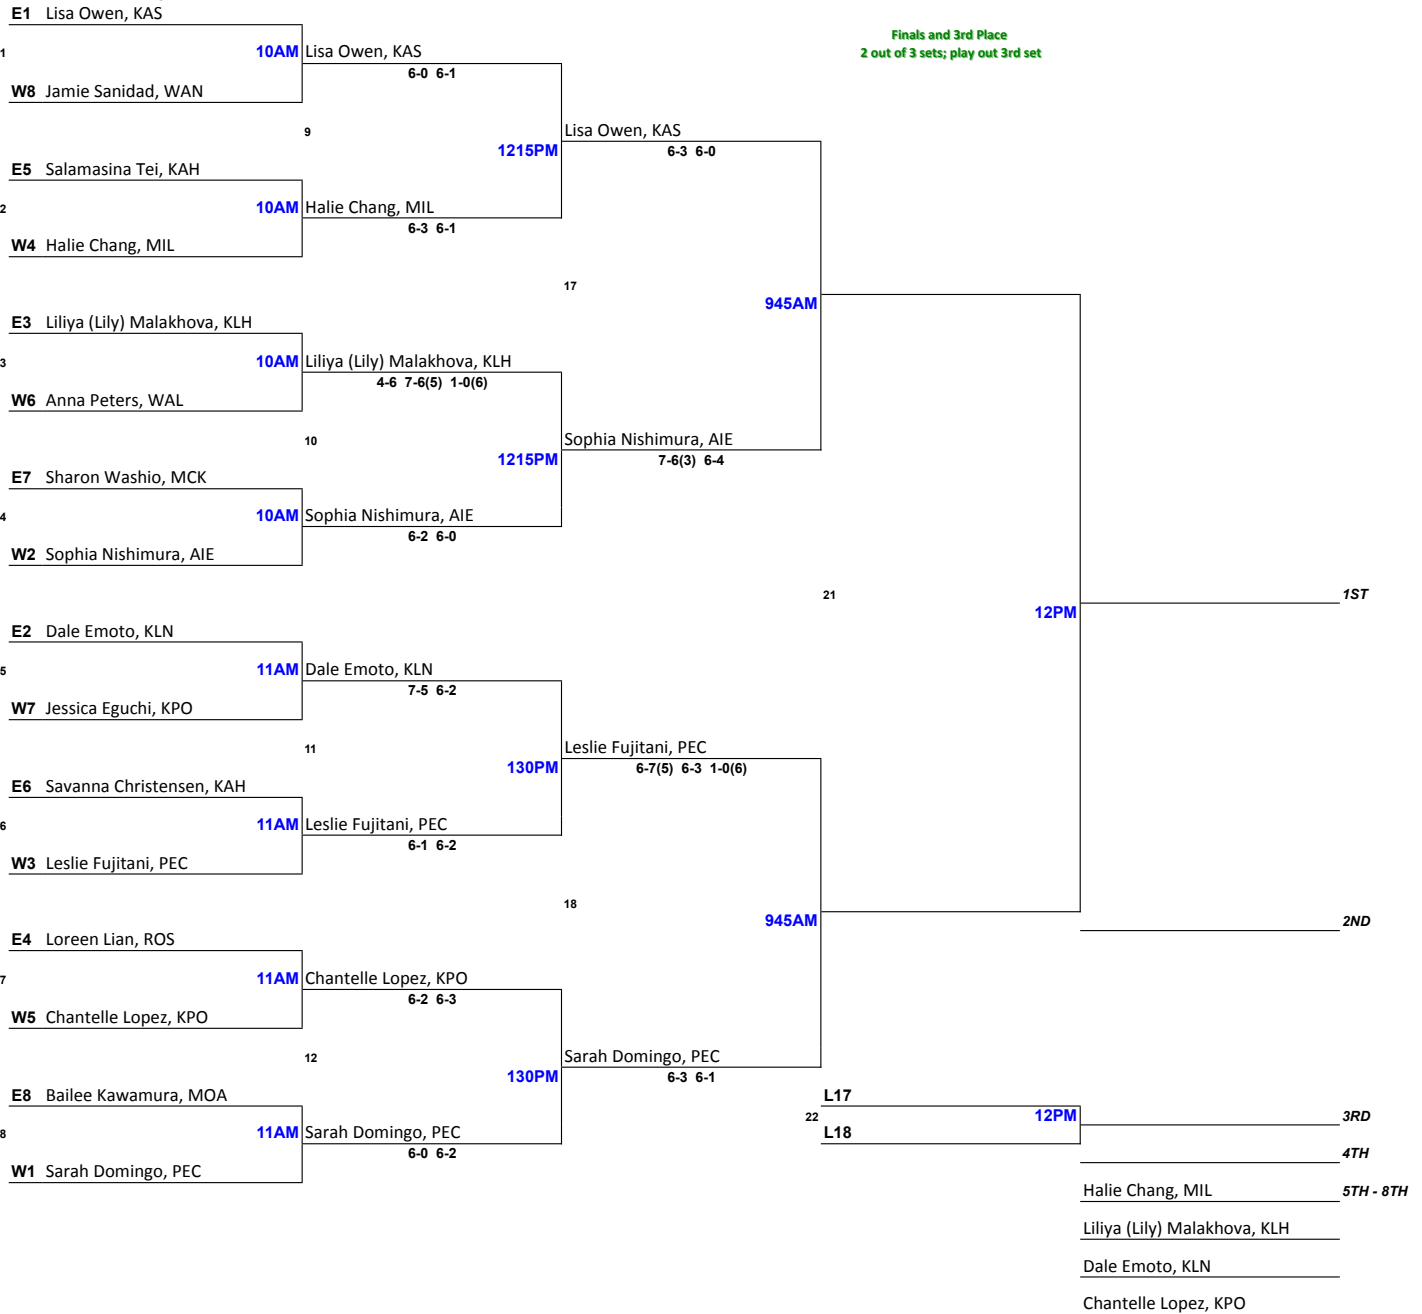

## GIRLS SINGLES

April 22, 2016 @ CORP  
DAY 1

April 23, 2016 @ CORP  
DAY 2

HHSAA QUALIFIERS

ROUND OF 16  
NO ADD

QUARTERFINALS  
ADD

SEMIFINALS  
ADD

FINALS  
ADD