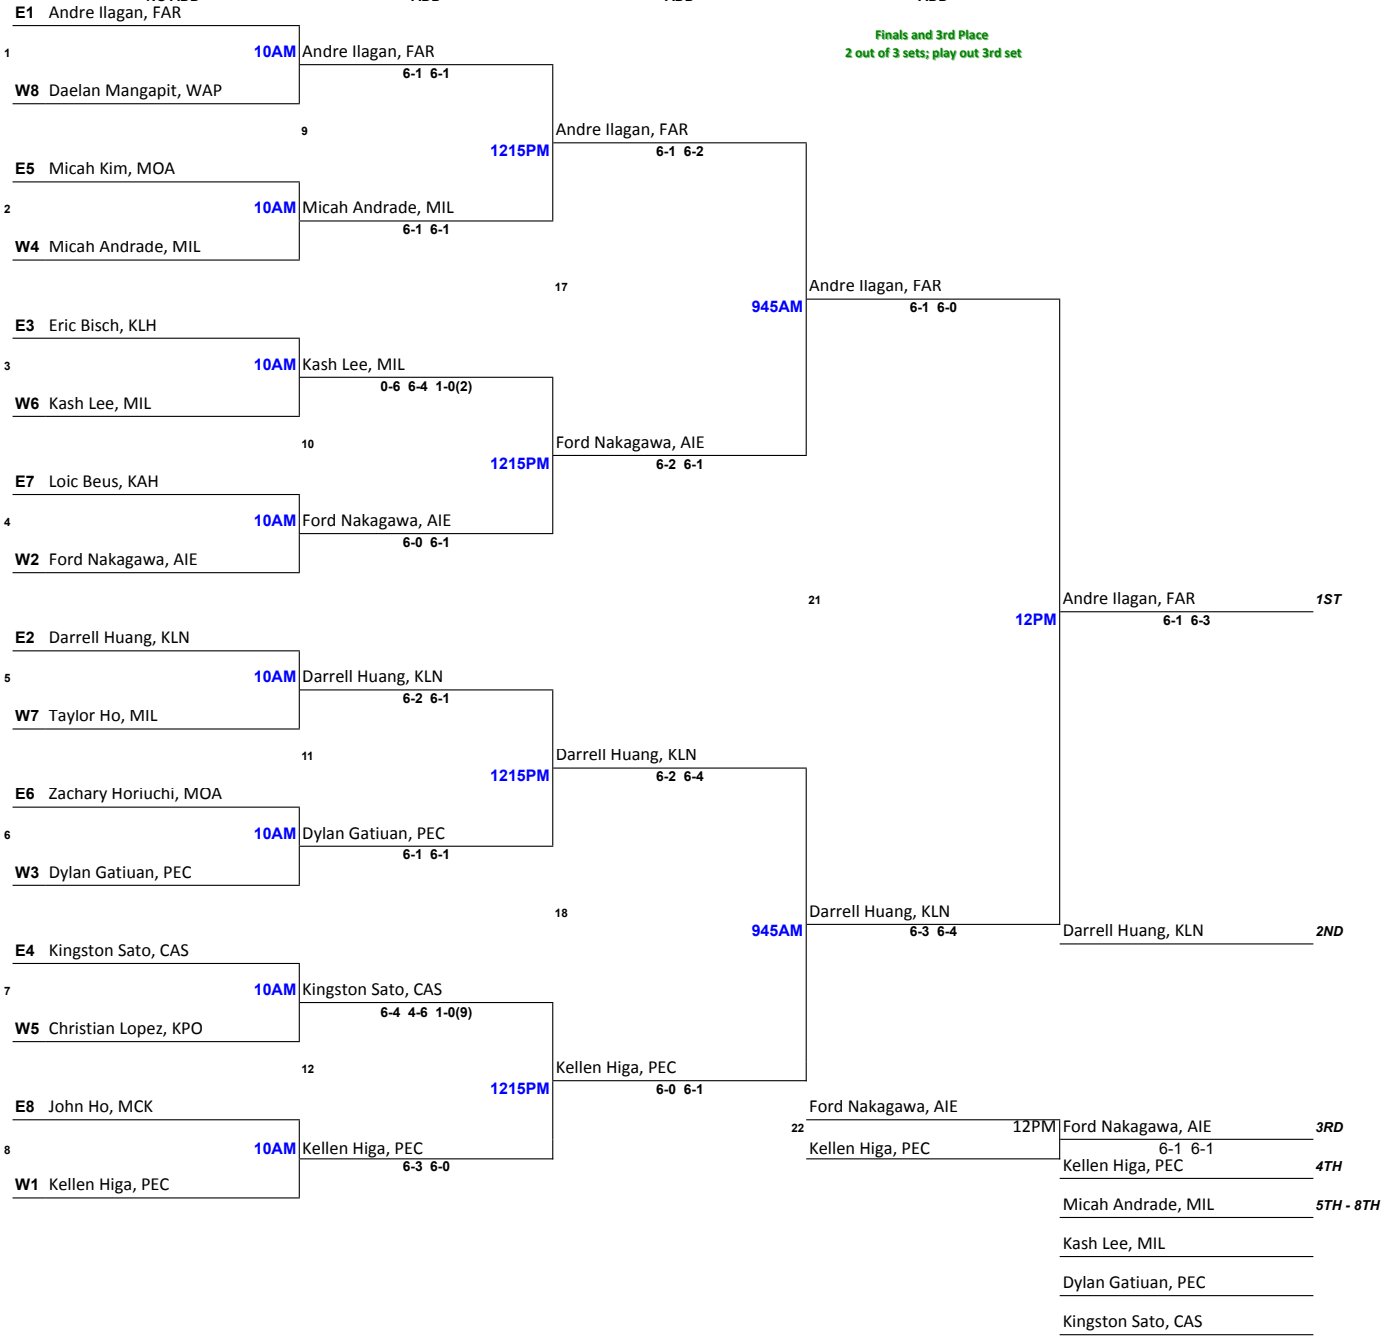

OIA TENNIS INDIVIDUAL CHAMPIONSHIP  
BOYS SINGLES

April 22, 2016 @ CORP

April 23, 2016 @ CORP

HHSAA QUALIFIERS

ROUND OF 16 NO ADD	QUARTERFINALS ADD	SEMIFINALS ADD	FINALS ADD
DAY 1		DAY 2	

ALL MATCHES - NO ADD