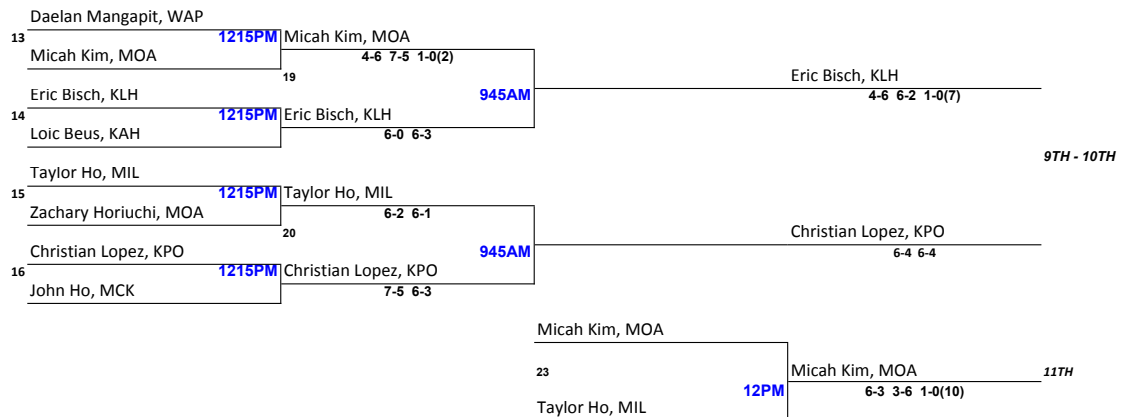

OIA TENNIS INDIVIDUAL CHAMPIONSHIP  
BOYS SINGLES

April 22, 2016 @ CORP

April 23, 2016 @ CORP

HHSAA QUALIFIERS

ROUND OF 16 NO ADD	QUARTERFINALS ADD	SEMIFINALS ADD	FINALS ADD
DAY 1		DAY 2	

ALL MATCHES - NO ADD