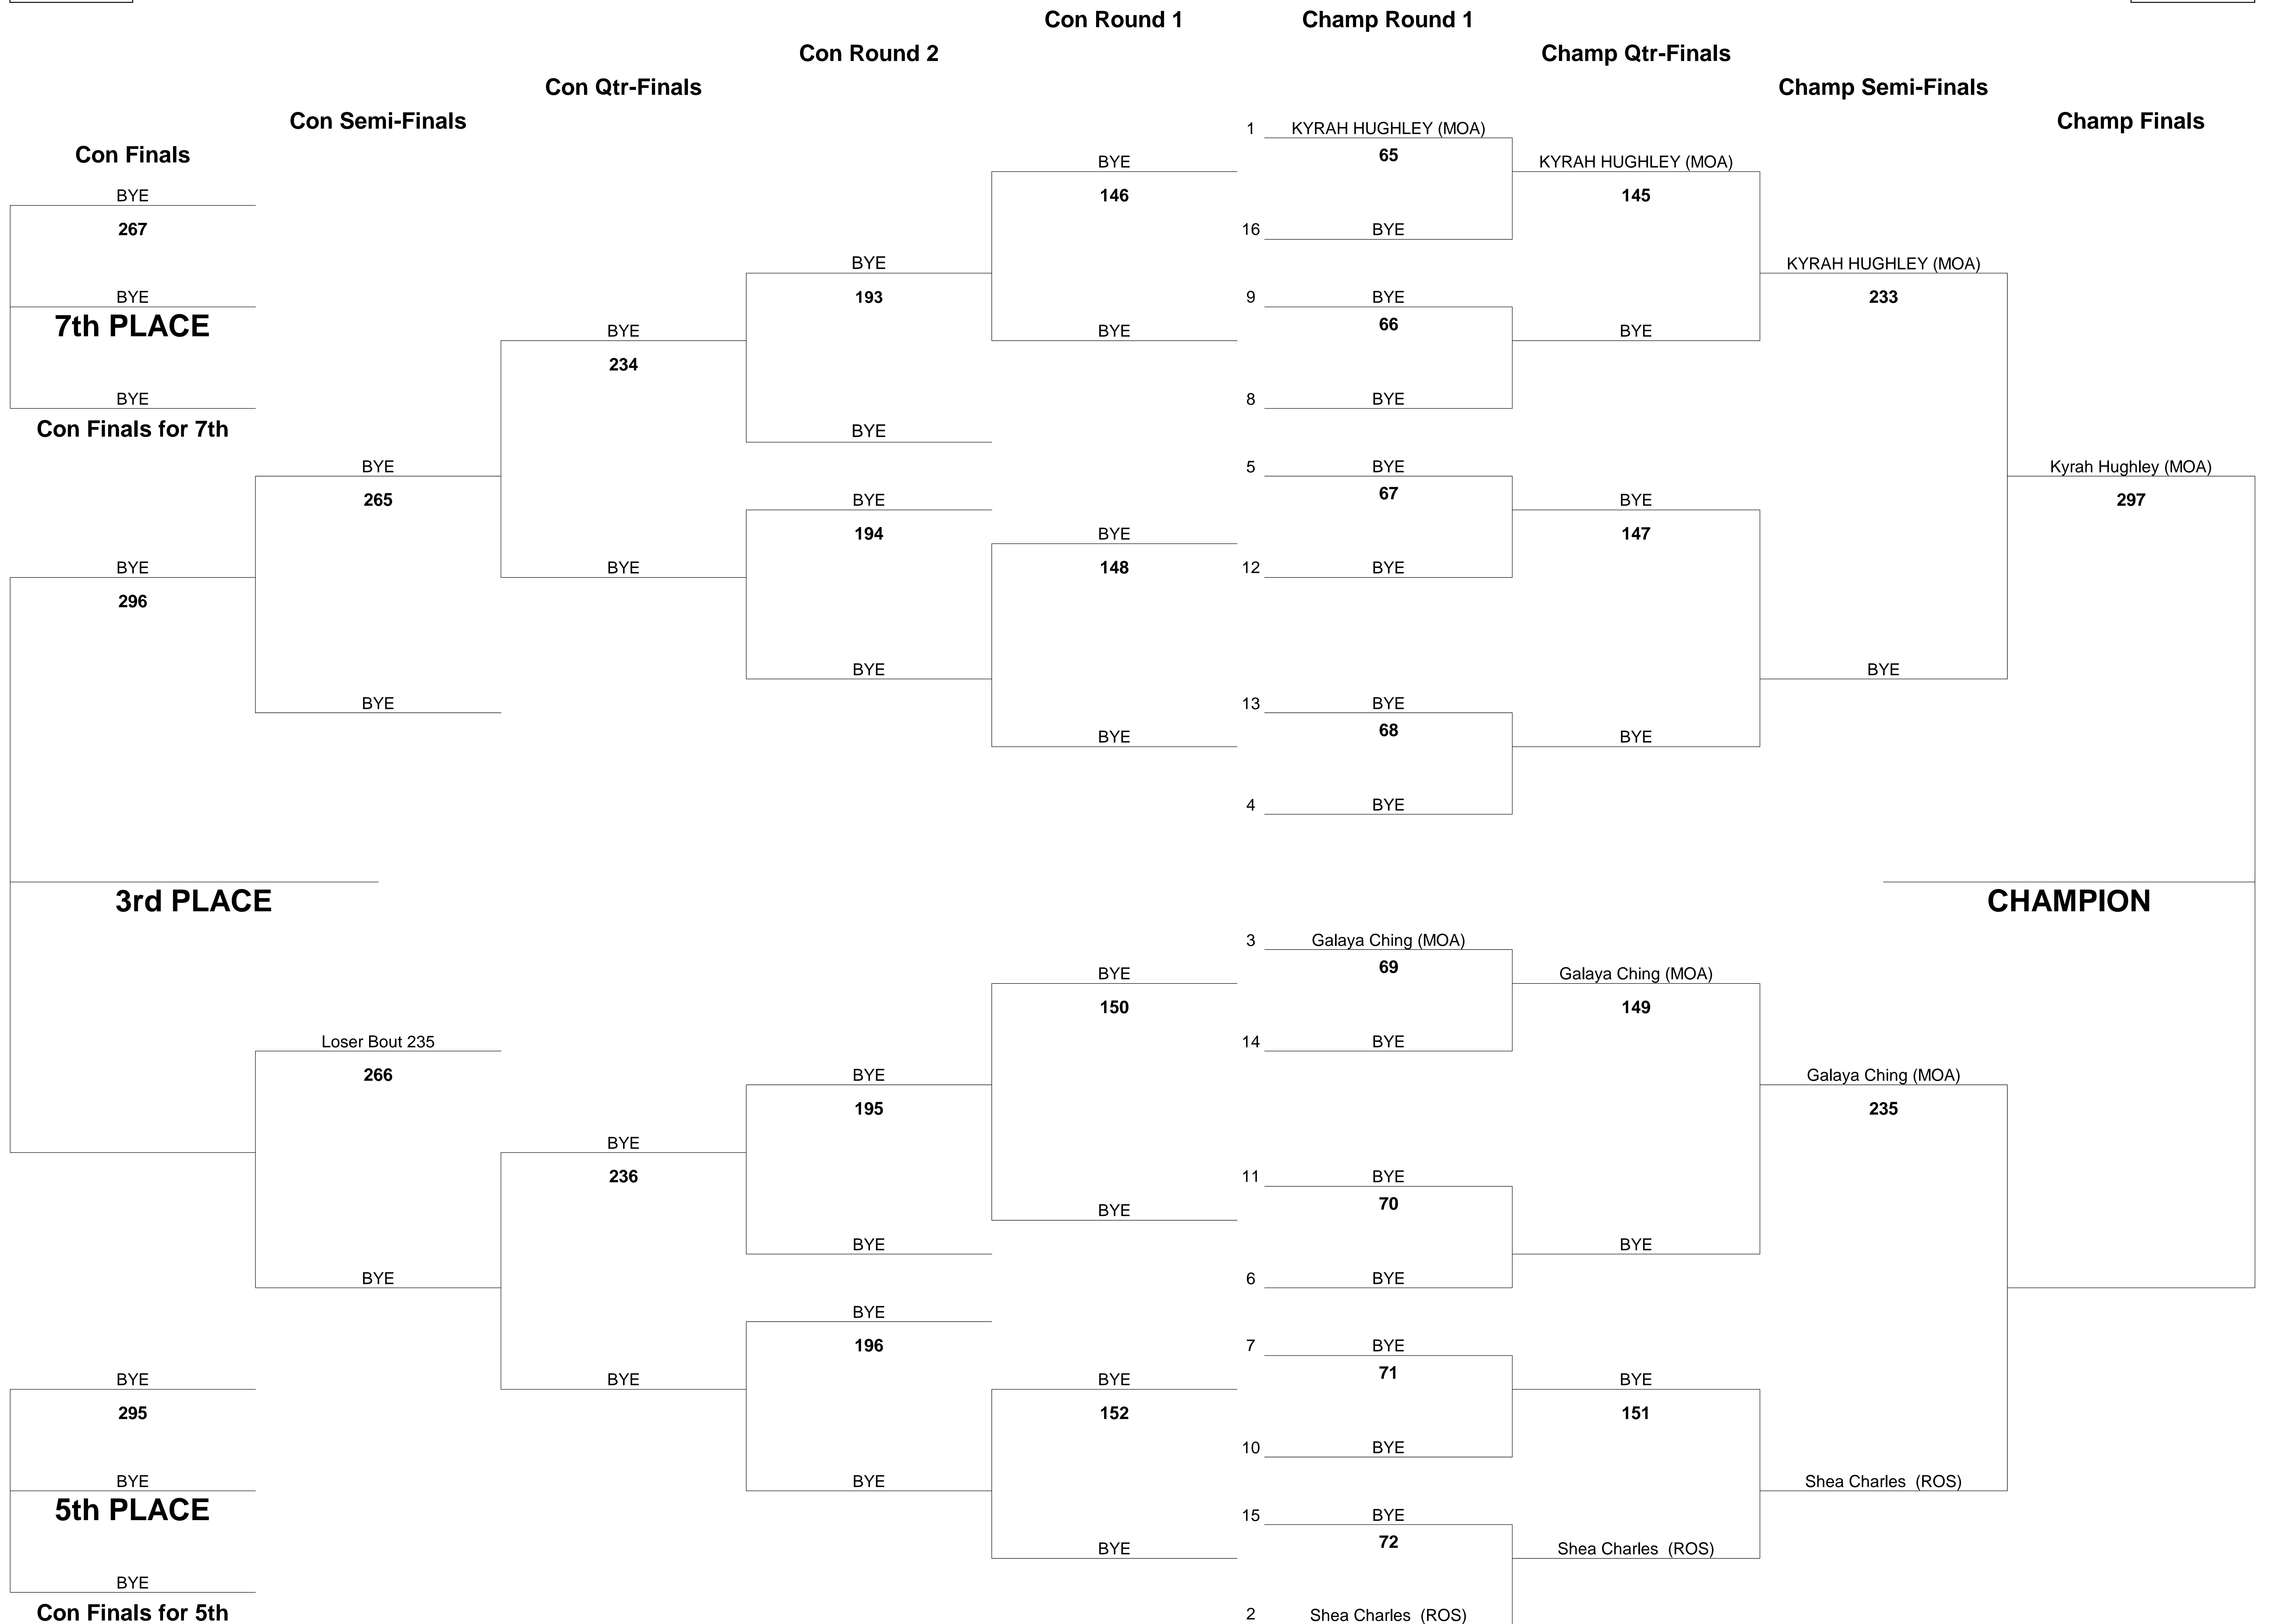

OIA EASTERN DIVISION 2016 GIRLS JUDO CHAMPIONSHIPS

WEIGHT CLASS

172

WEIGHT CLASS

172