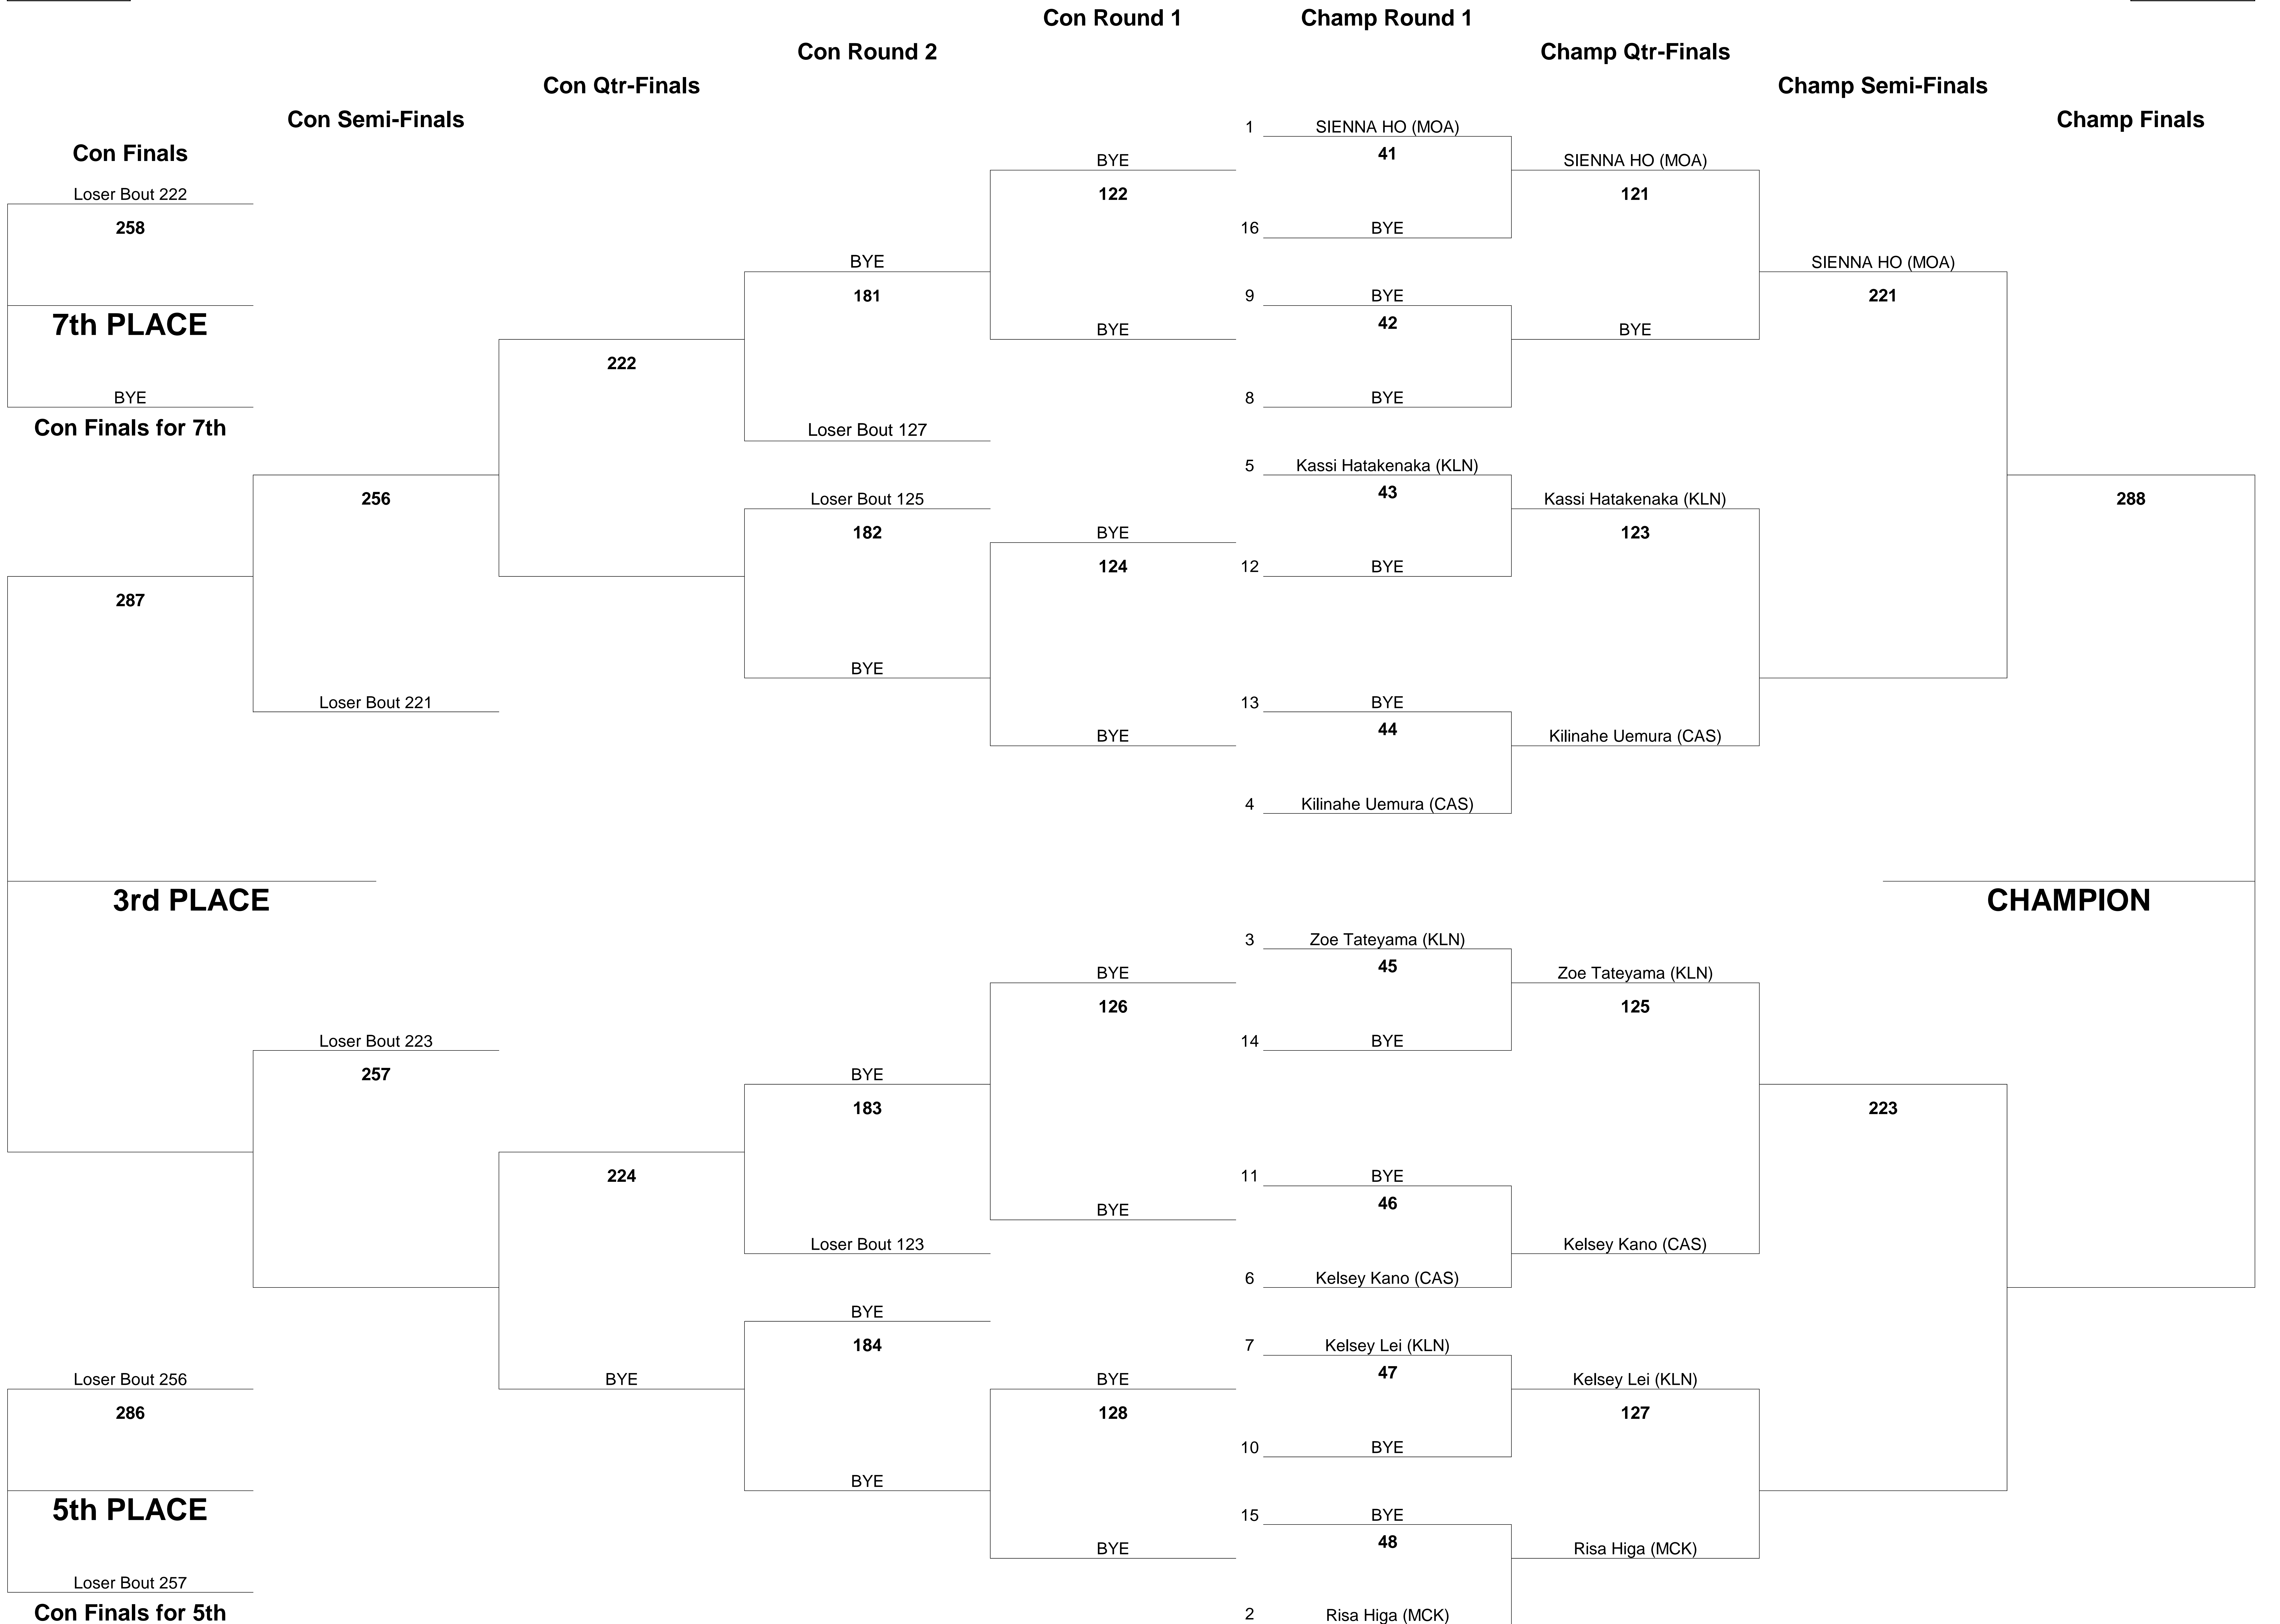

OIA EASTERN DIVISION 2016 GIRLS JUDO CHAMPIONSHIPS

WEIGHT CLASS

129

WEIGHT CLASS

129