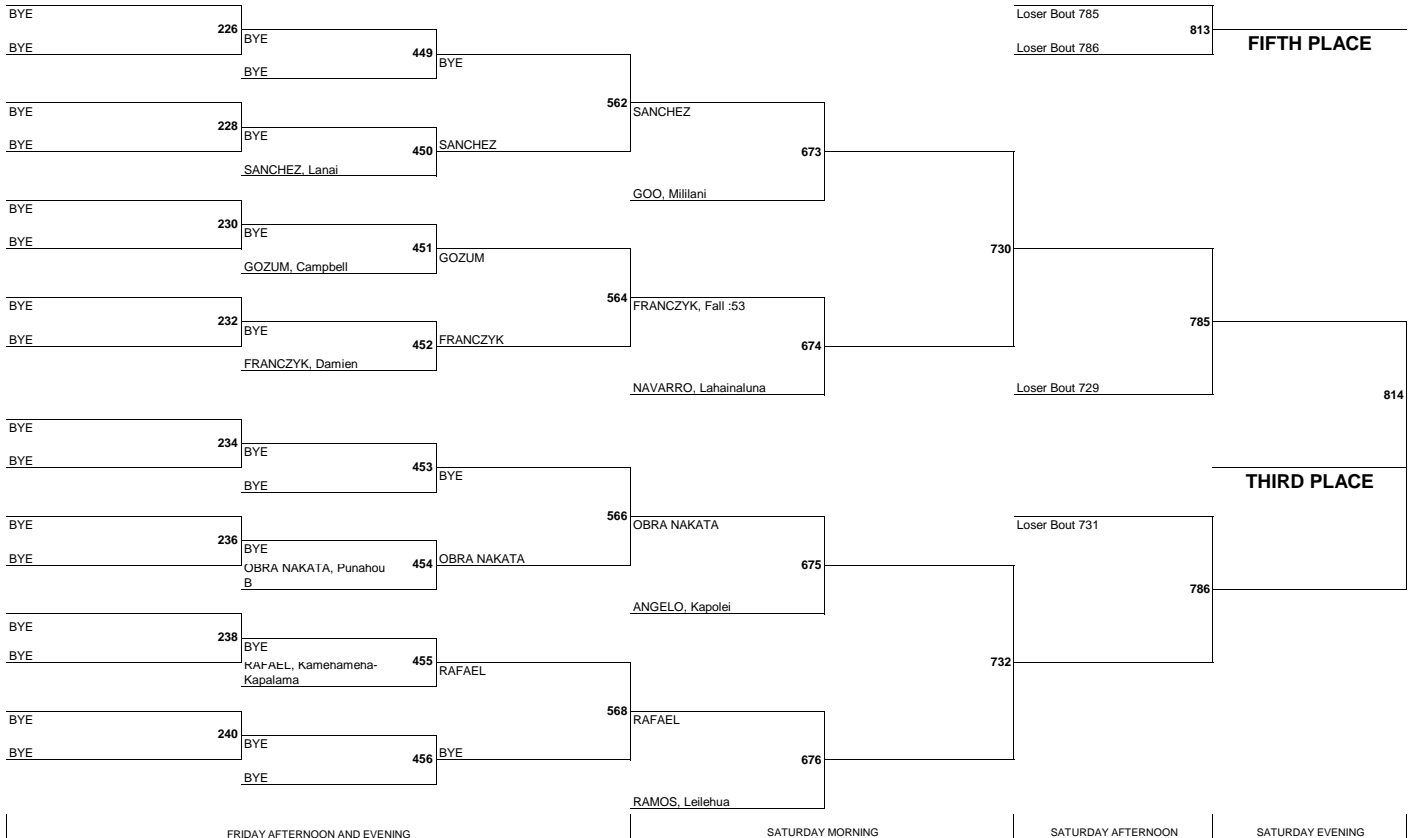

CONSOLATION

FRIDAY AFTERNOON AND EVENING

SATURDAY MORNING

SATURDAY AFTERNOON

SATURDAY EVENING