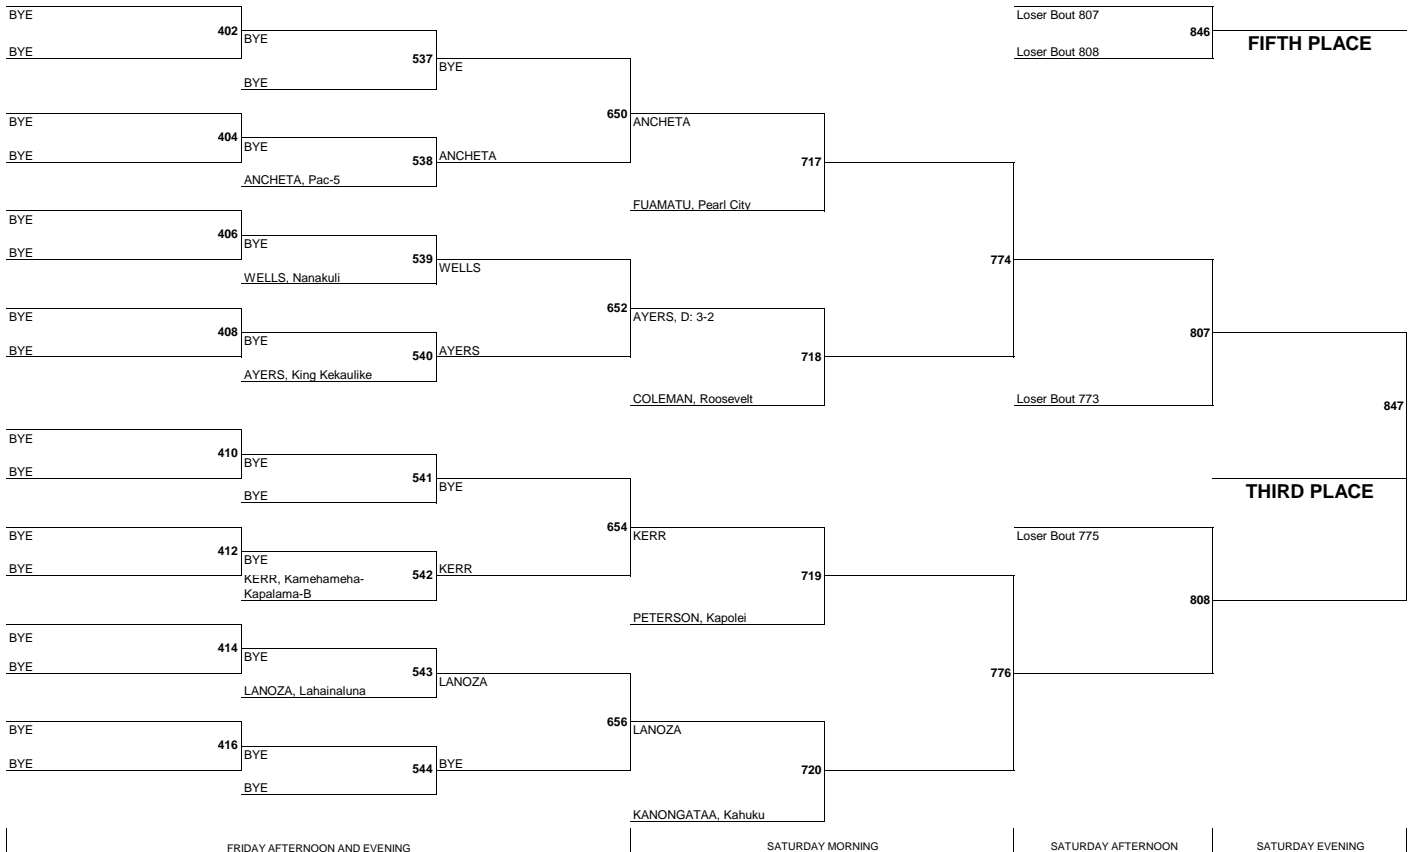

CONSOLATION

FRIDAY AFTERNOON AND EVENING

SATURDAY MORNING

SATURDAY AFTERNOON

SATURDAY EVENING