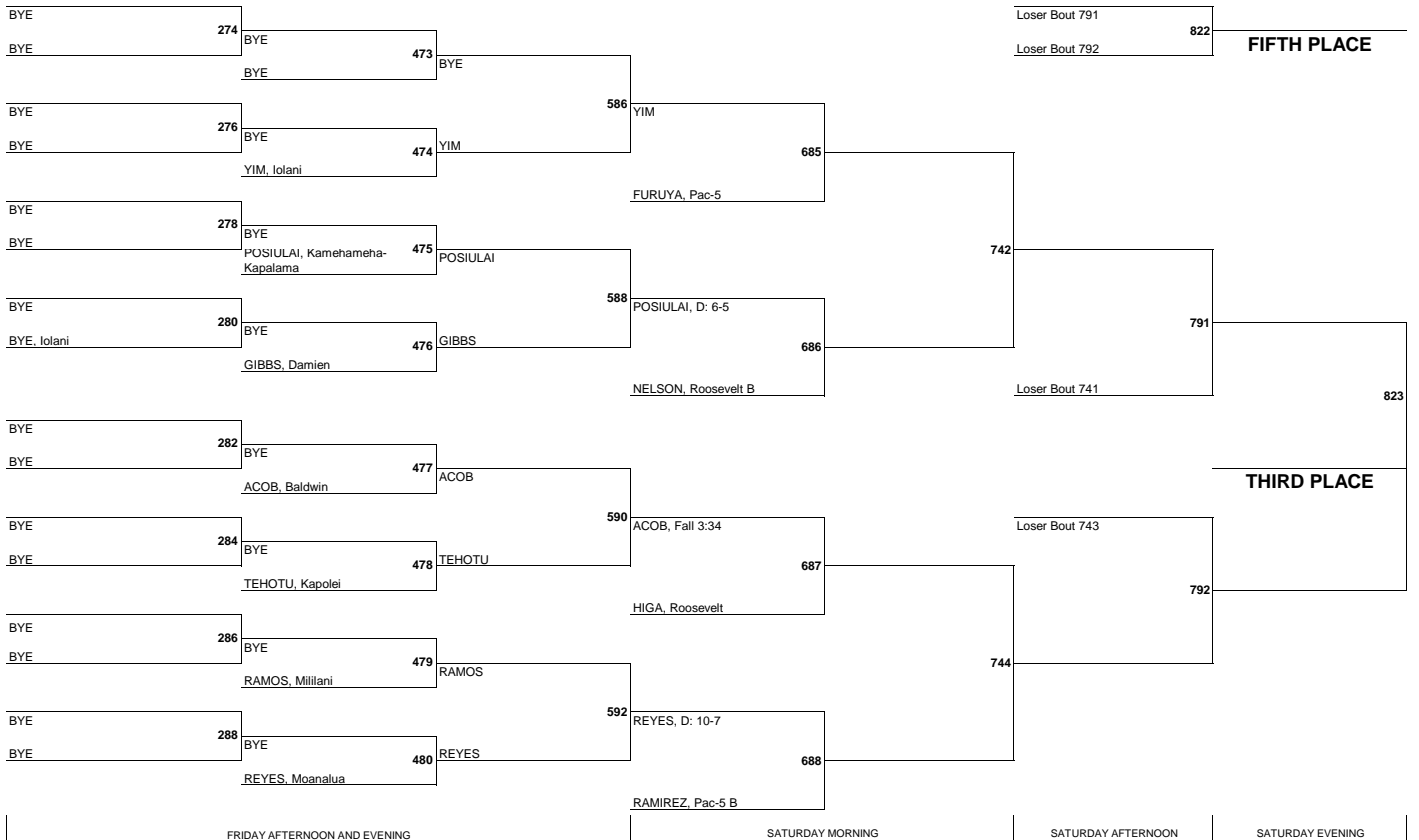

CONSOLATION