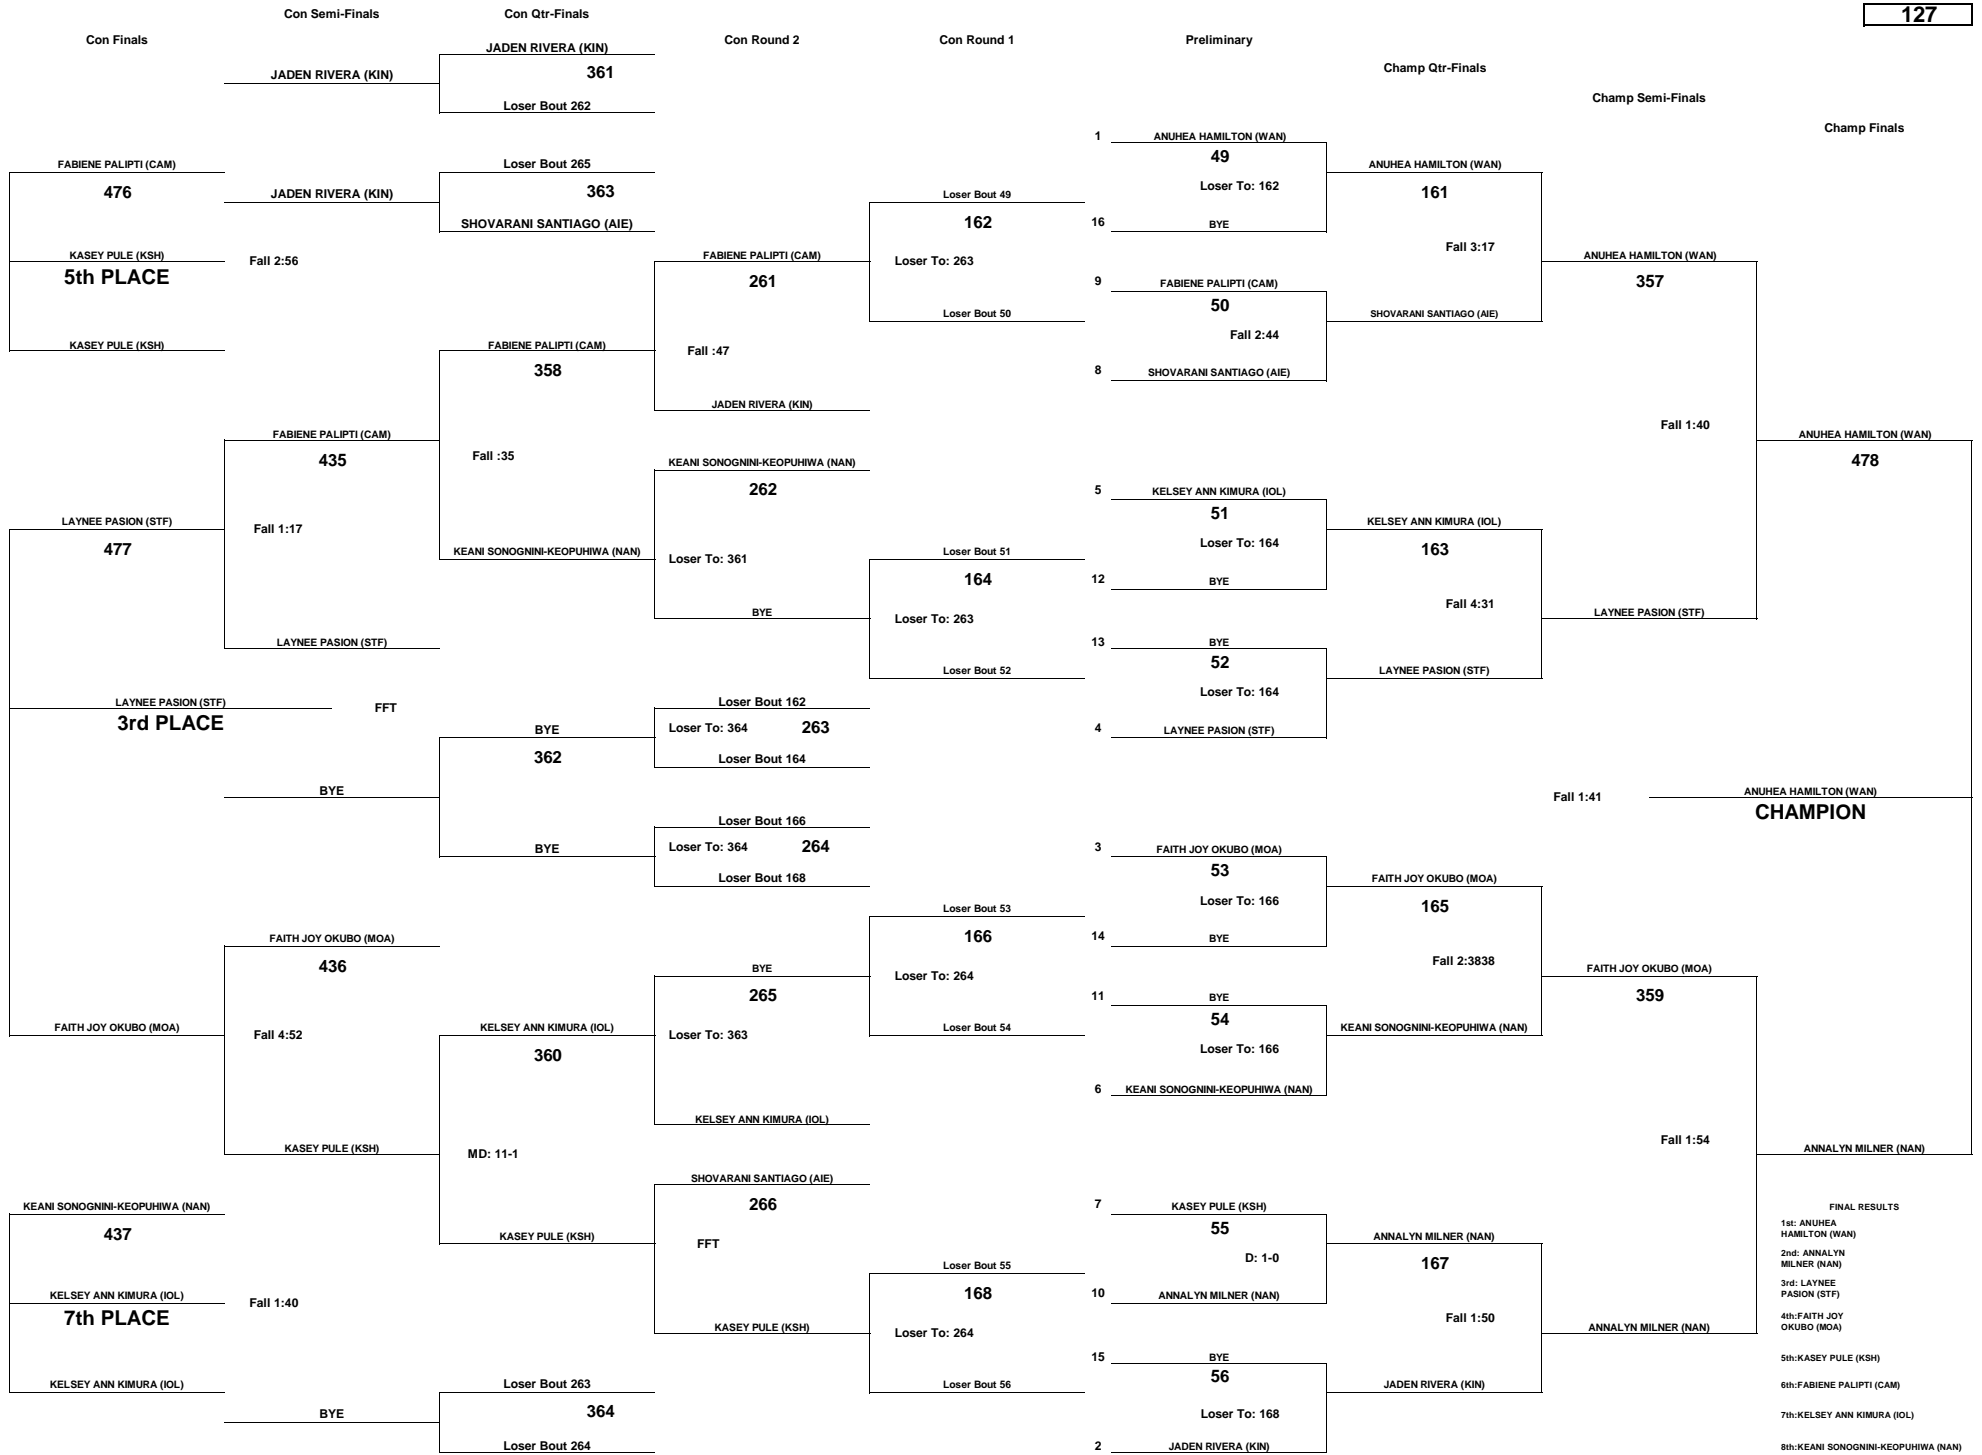

PUNAHOU - PA'ANI CHALLENGE 2015 GIRLS - OPEN DIVISION

WEIGHT CLASS
127