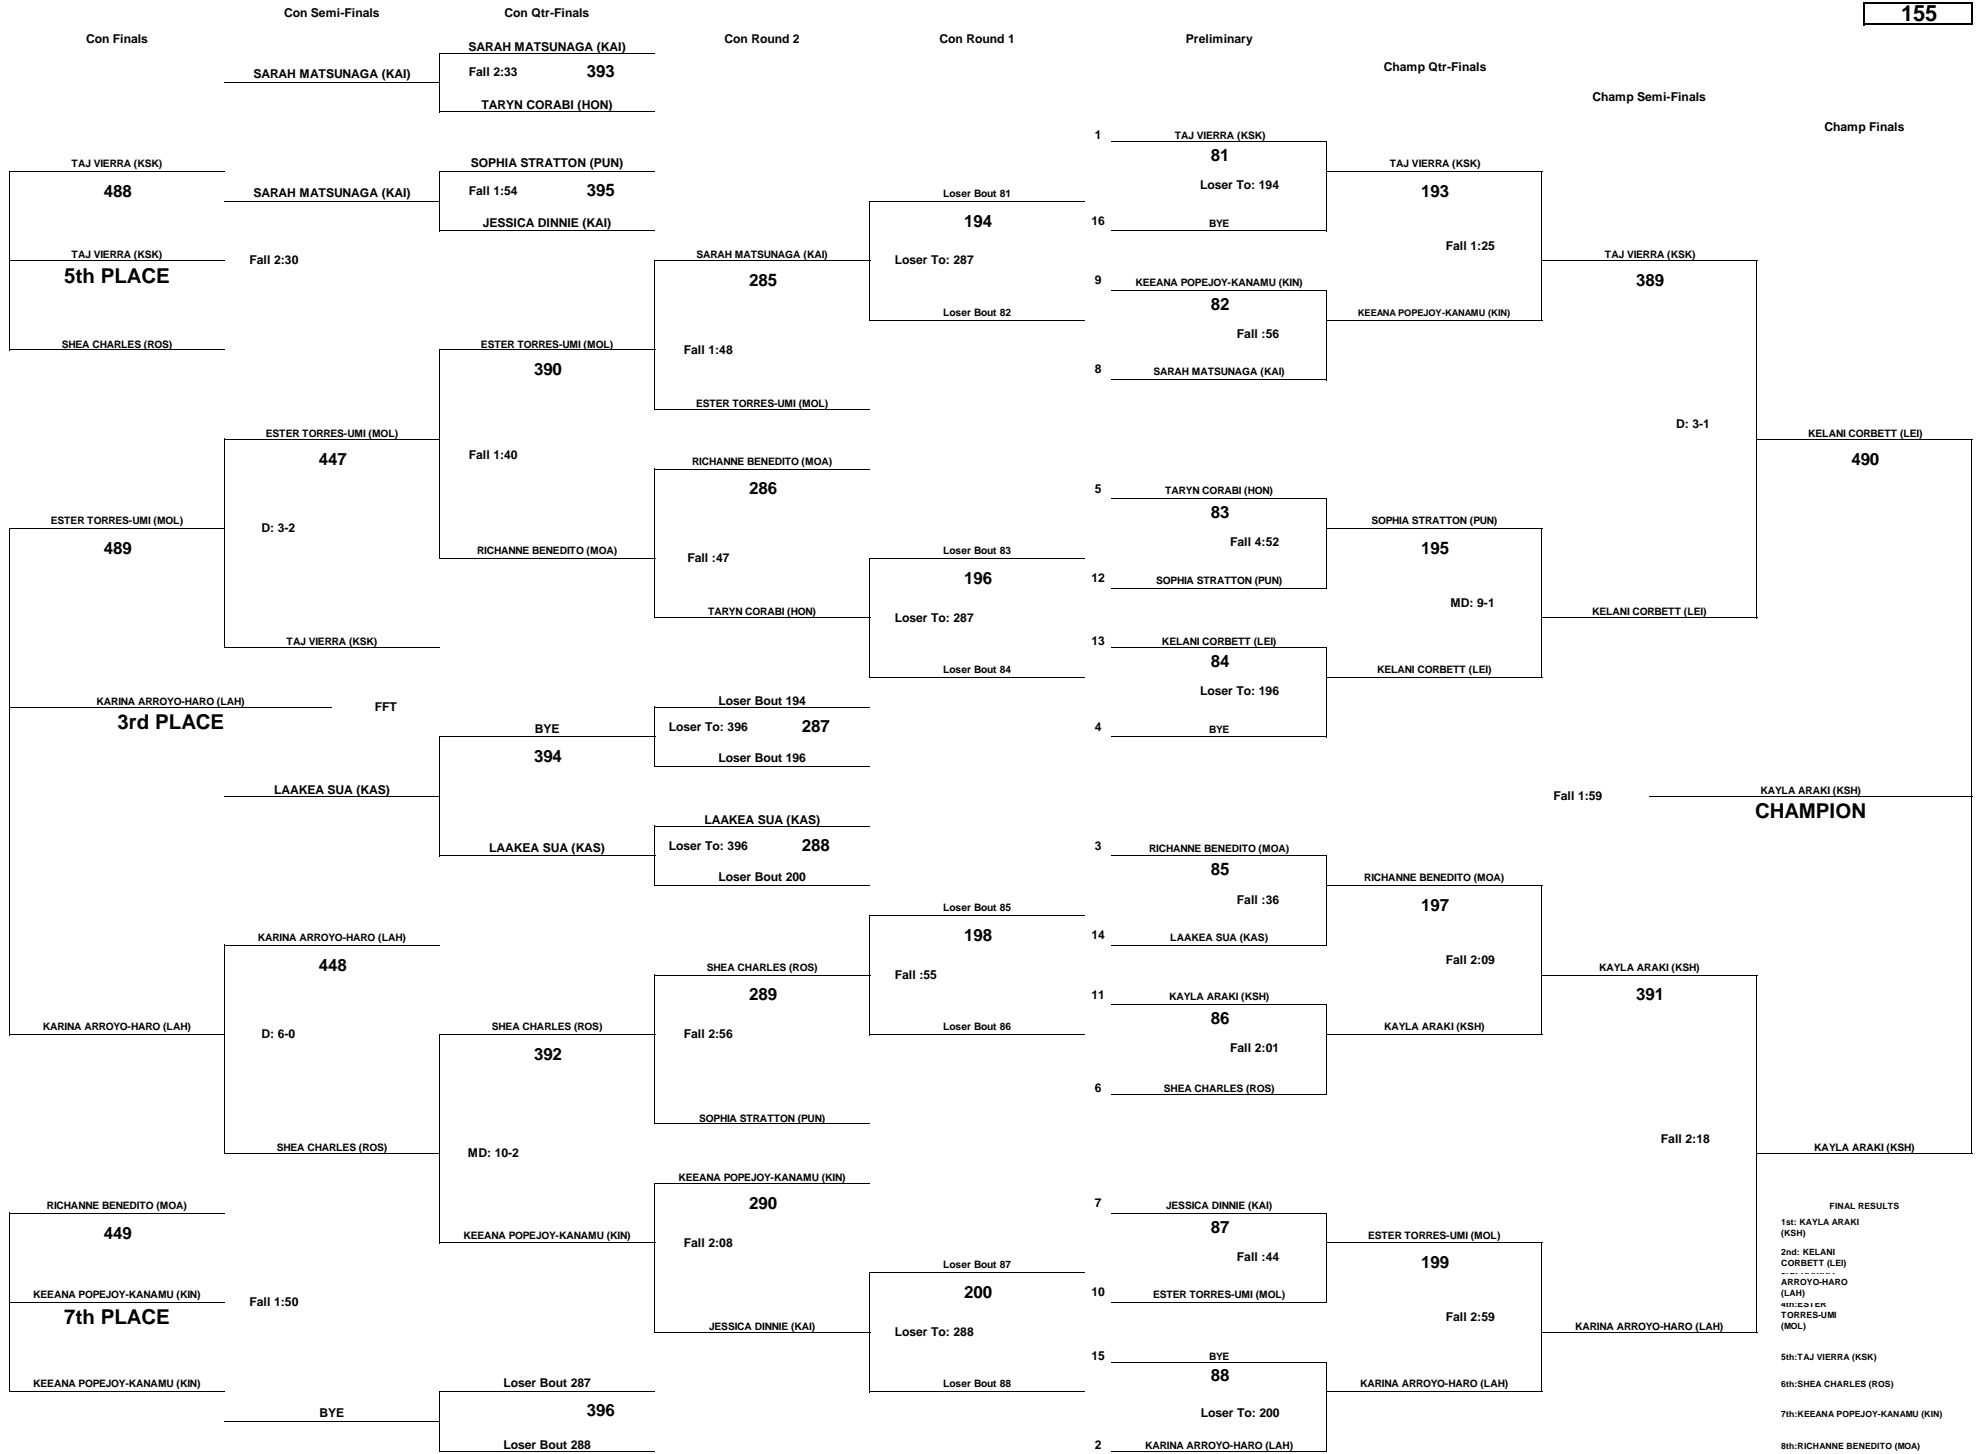

PUNAHOU - PA'ANI CHALLENGE 2015 GIRLS - OPEN DIVISION

WEIGHT CLASS
155