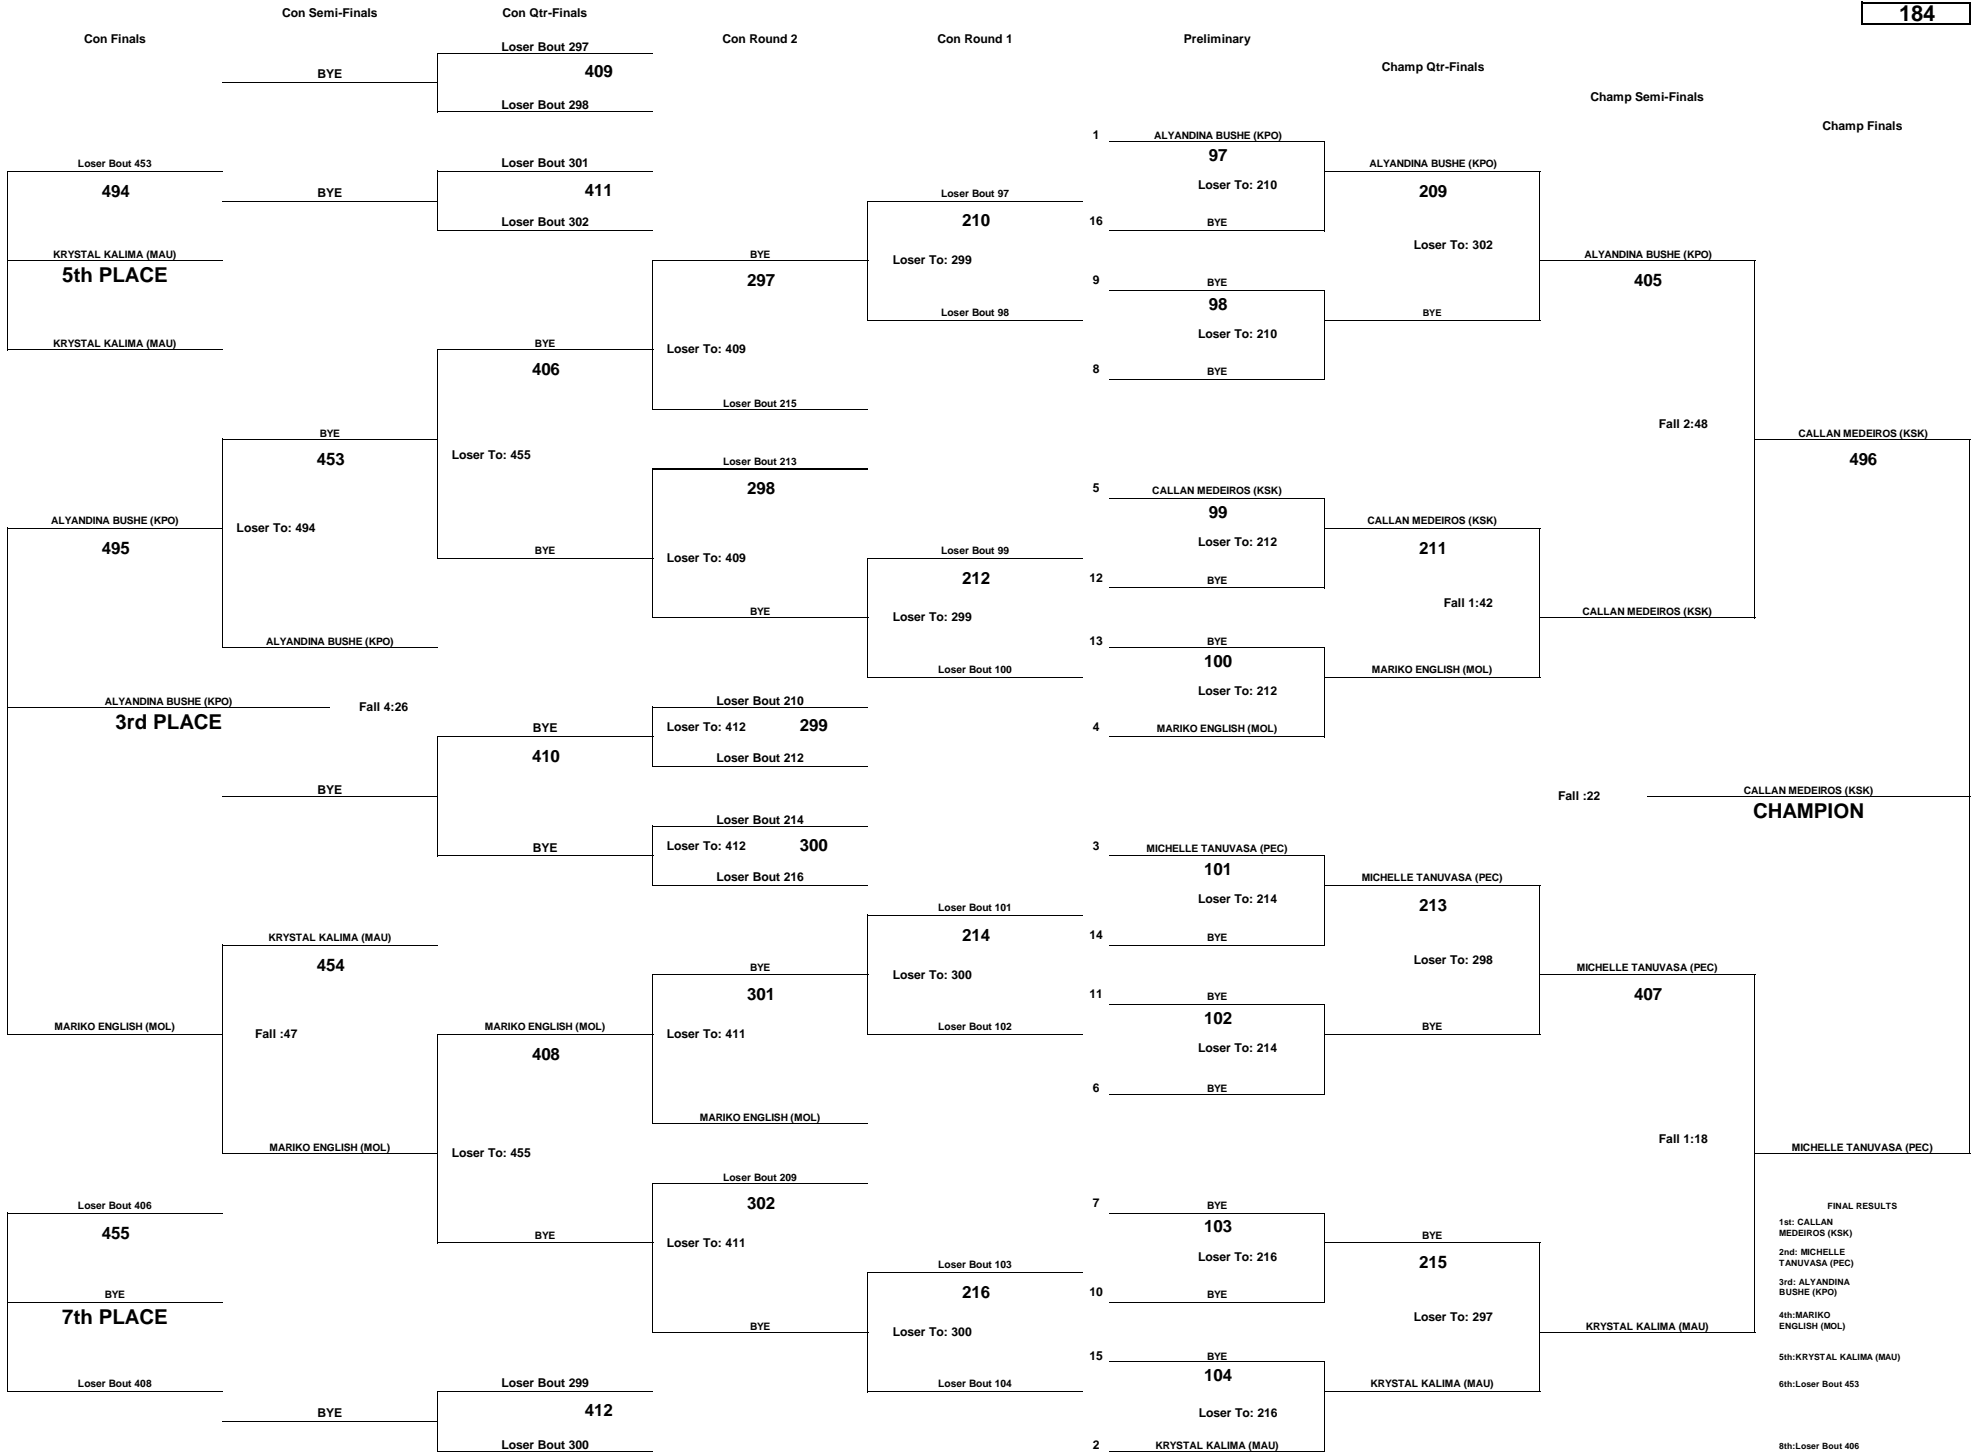

PUNAHOU - PA'ANI CHALLENGE 2015 GIRLS - OPEN DIVISION

WEIGHT CLASS

184