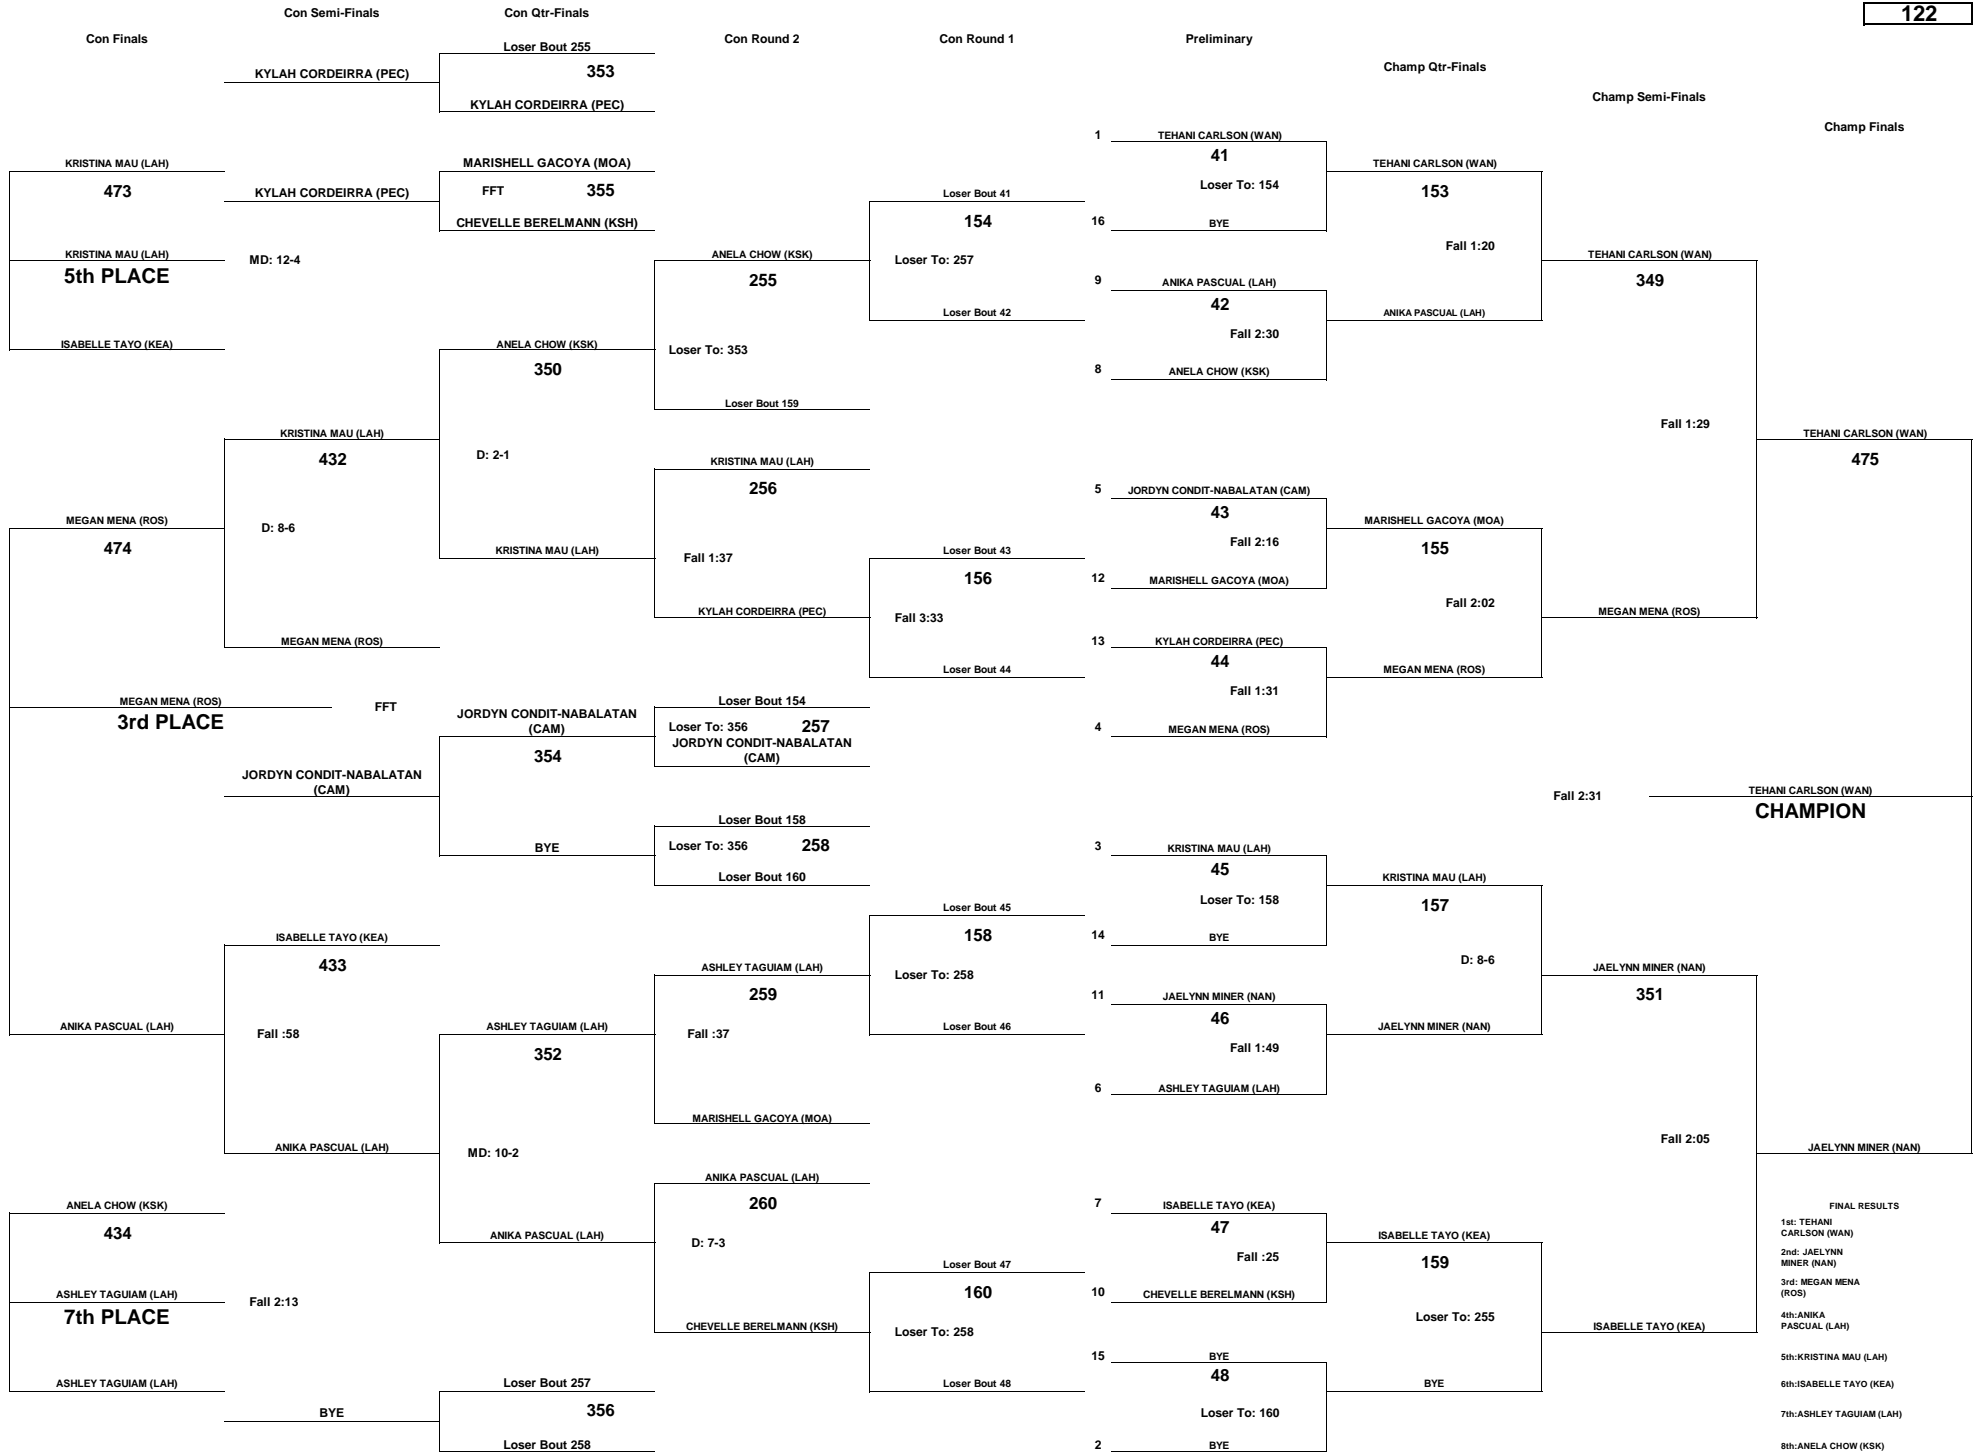

PUNAHOU - PA'ANI CHALLENGE 2015 GIRLS - OPEN DIVISION

WEIGHT CLASS
122