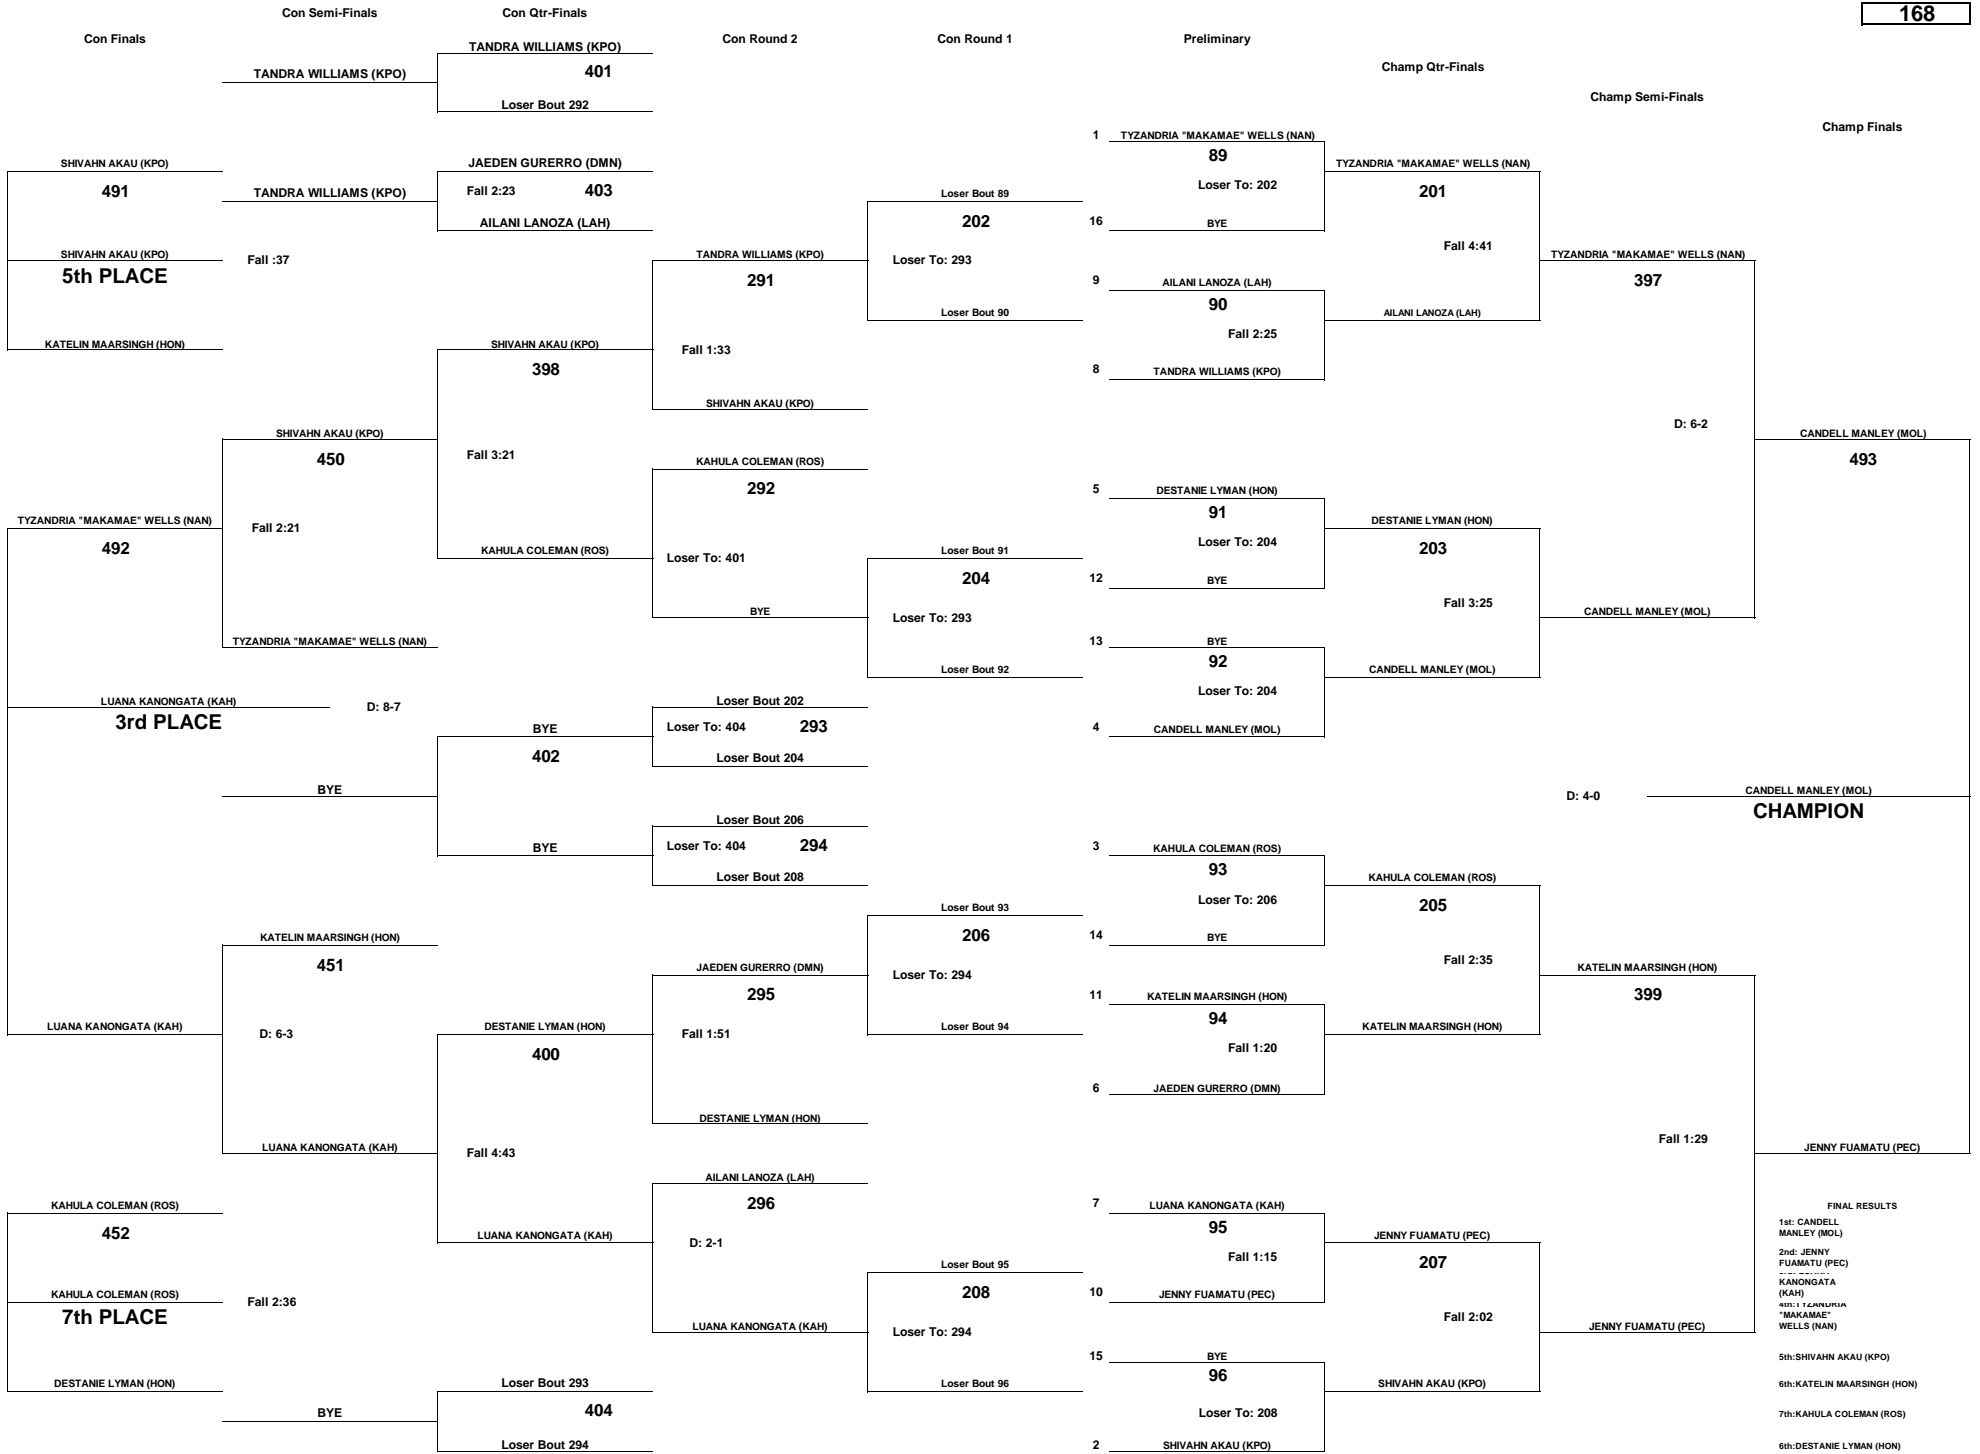

PUNAHOU - PA'ANI CHALLENGE 2015 GIRLS - OPEN DIVISION

WEIGHT CLASS
168