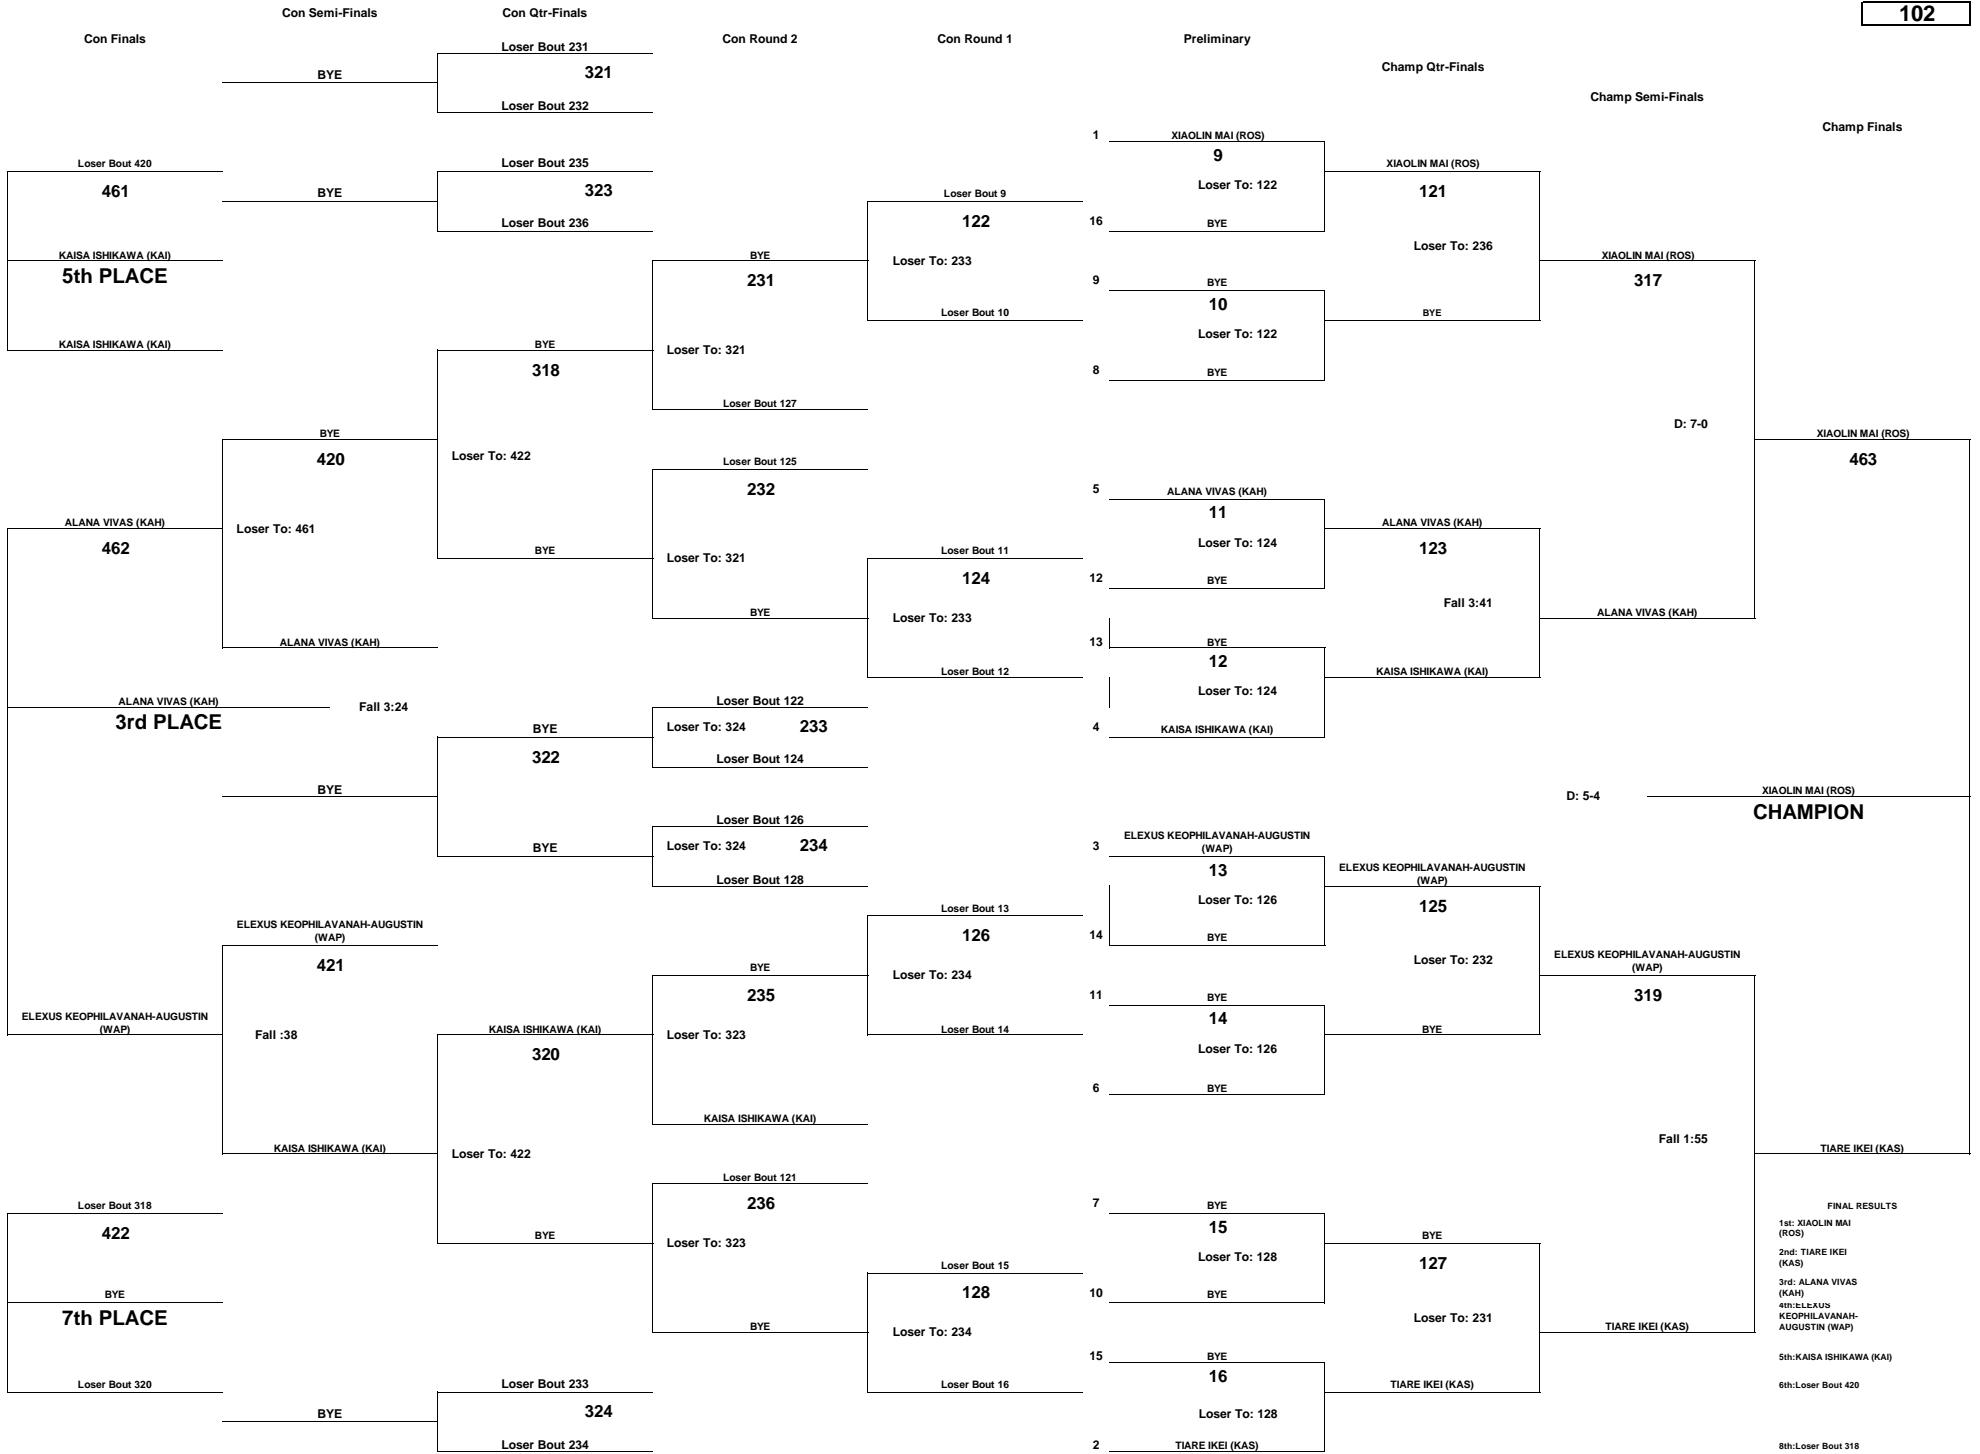

PUNAHOU - PA'ANI CHALLENGE 2015 GIRLS - OPEN DIVISION

WEIGHT CLASS

102