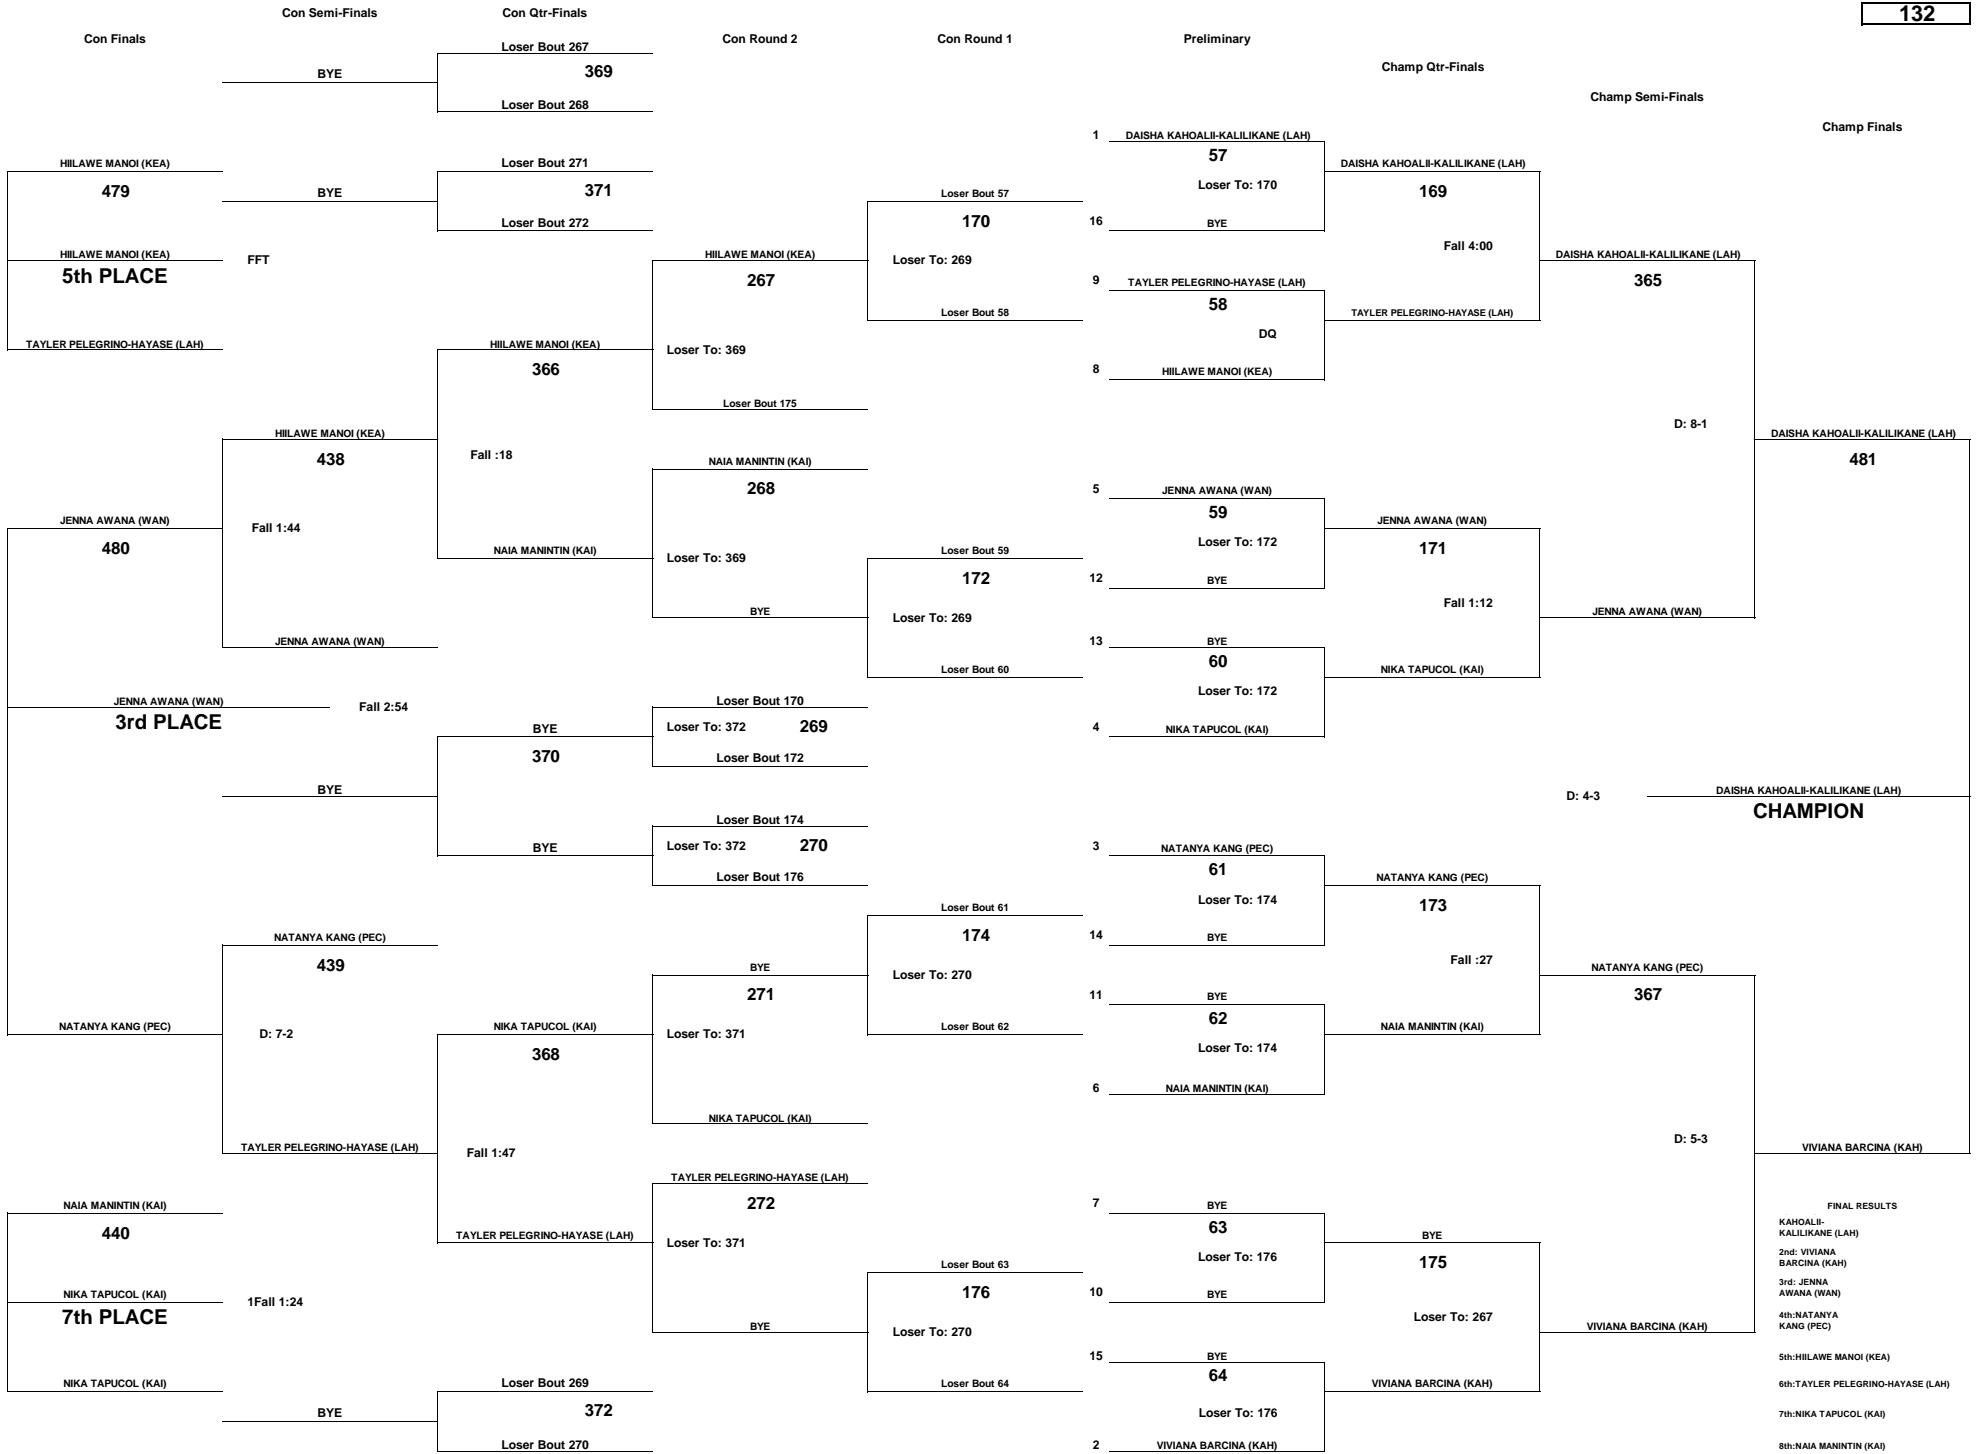

PUNAHOU - PA'ANI CHALLENGE 2015 GIRLS - OPEN DIVISION

WEIGHT CLASS

132