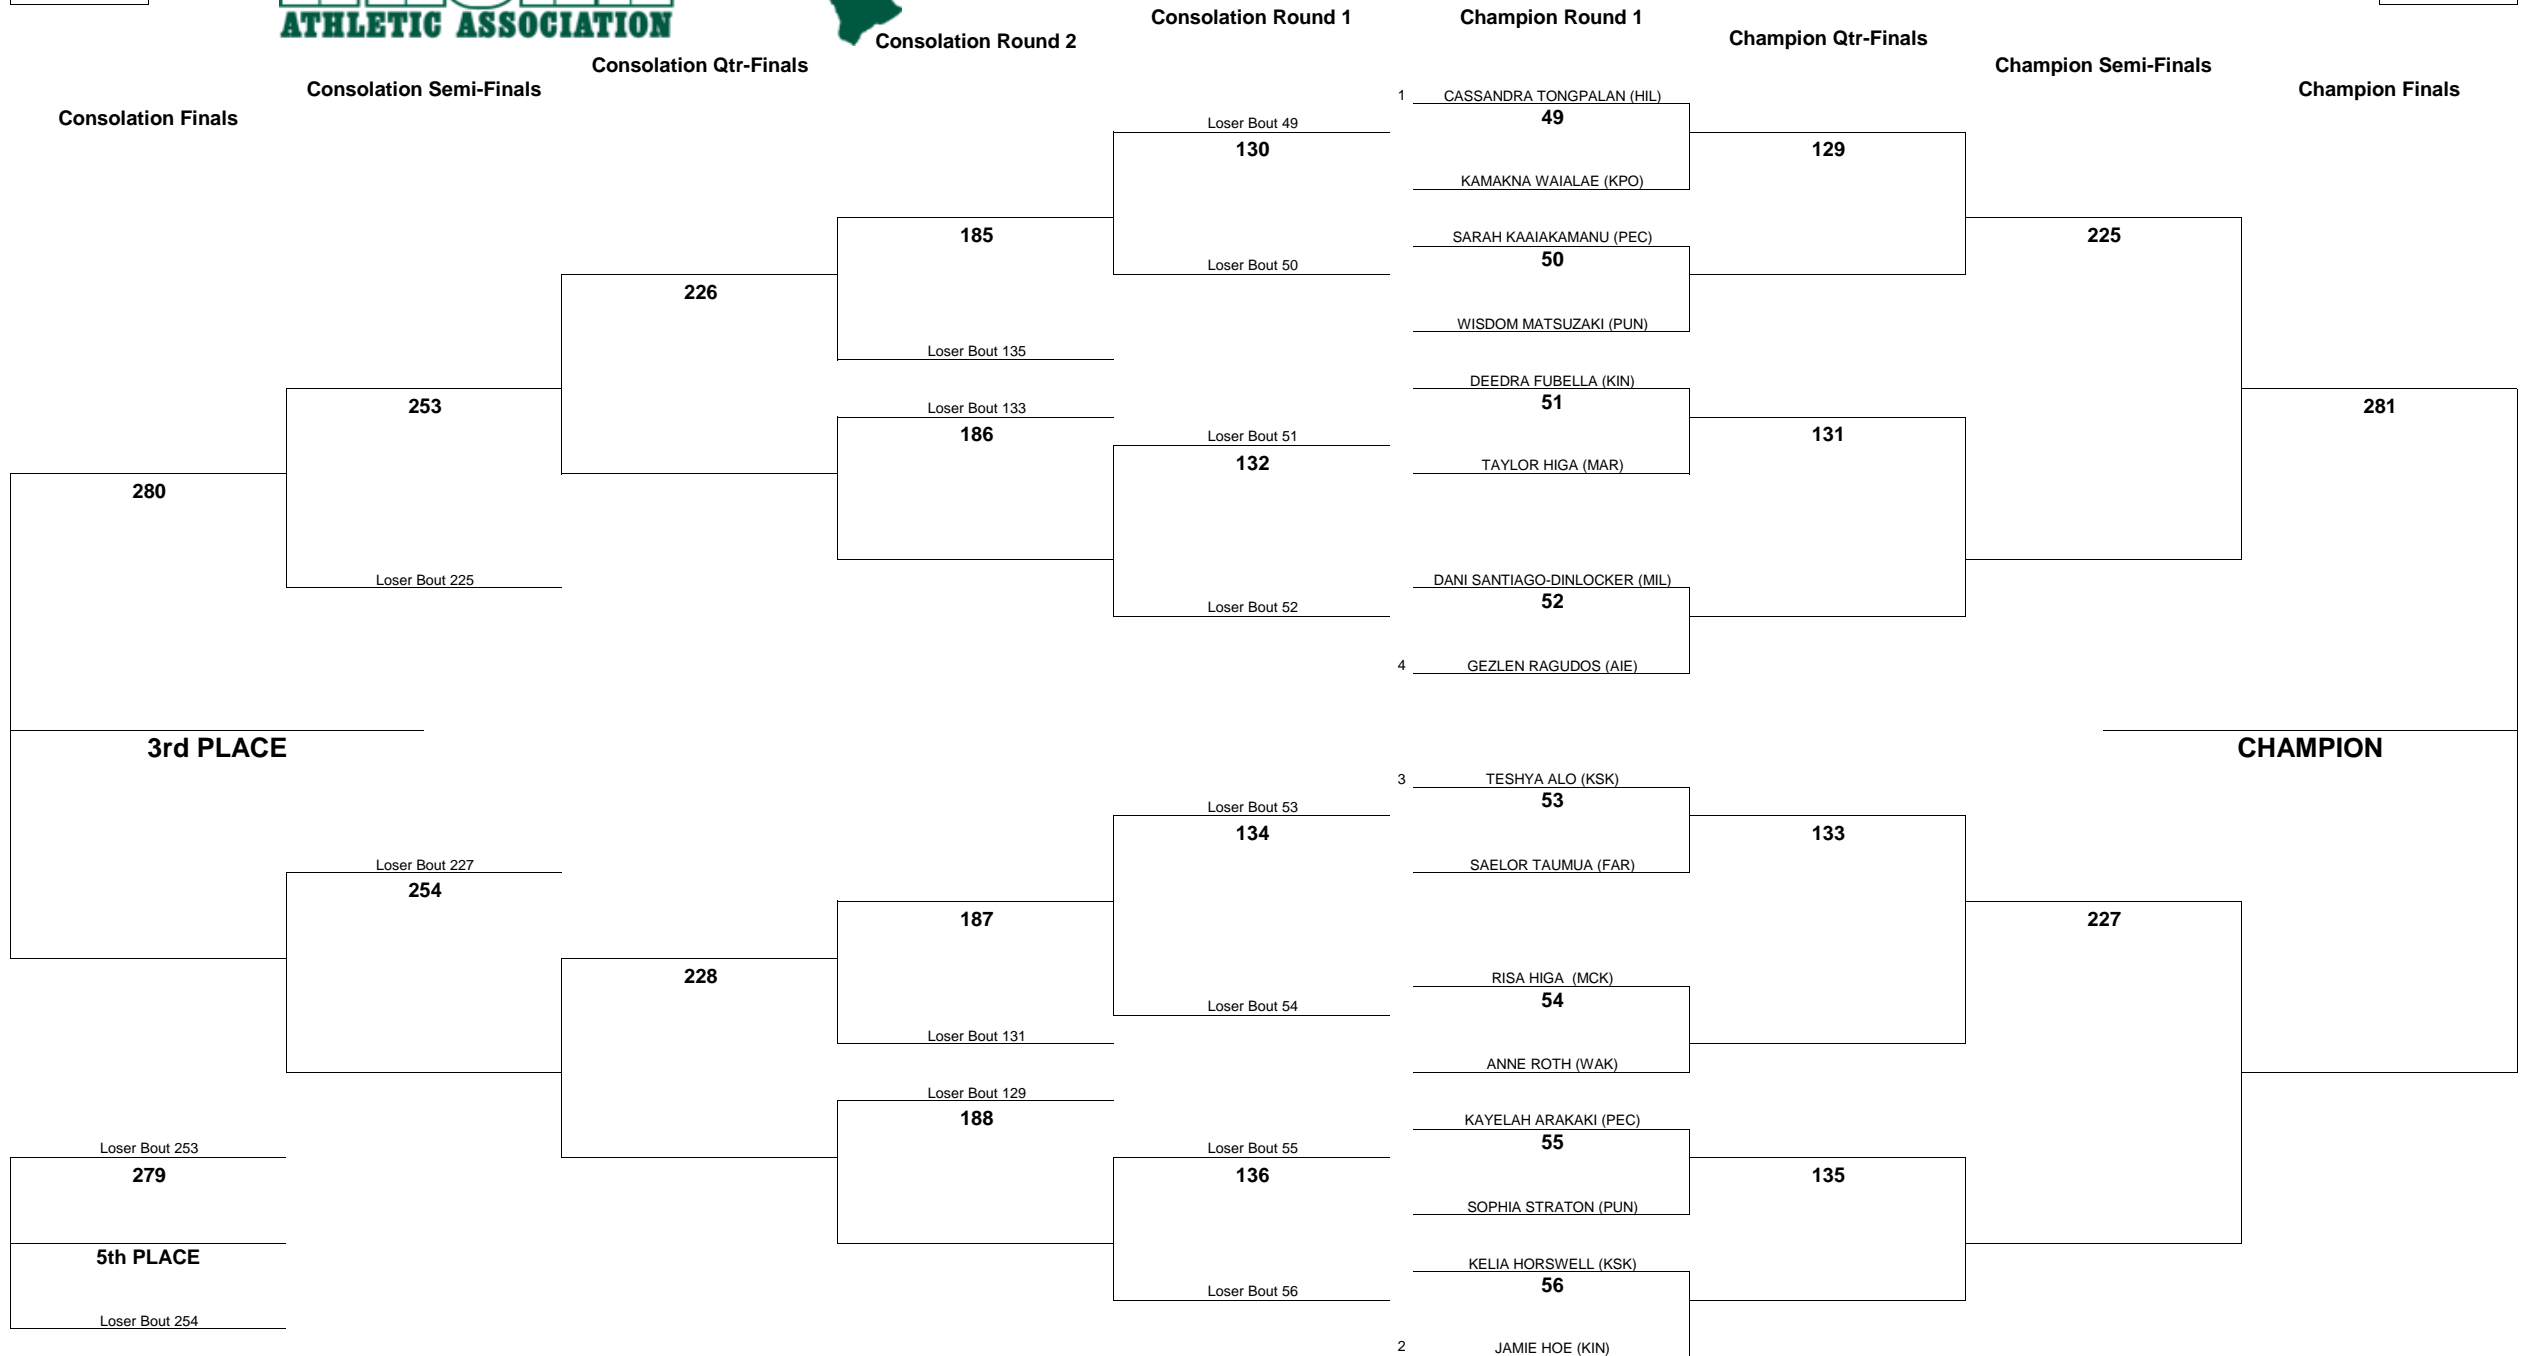

HAWAII HIGH SCHOOL ATHLETIC ASSOCIATION 2015 GIRLS JUDO CHAMPIONSHIPS

WEIGHT CLASS
139