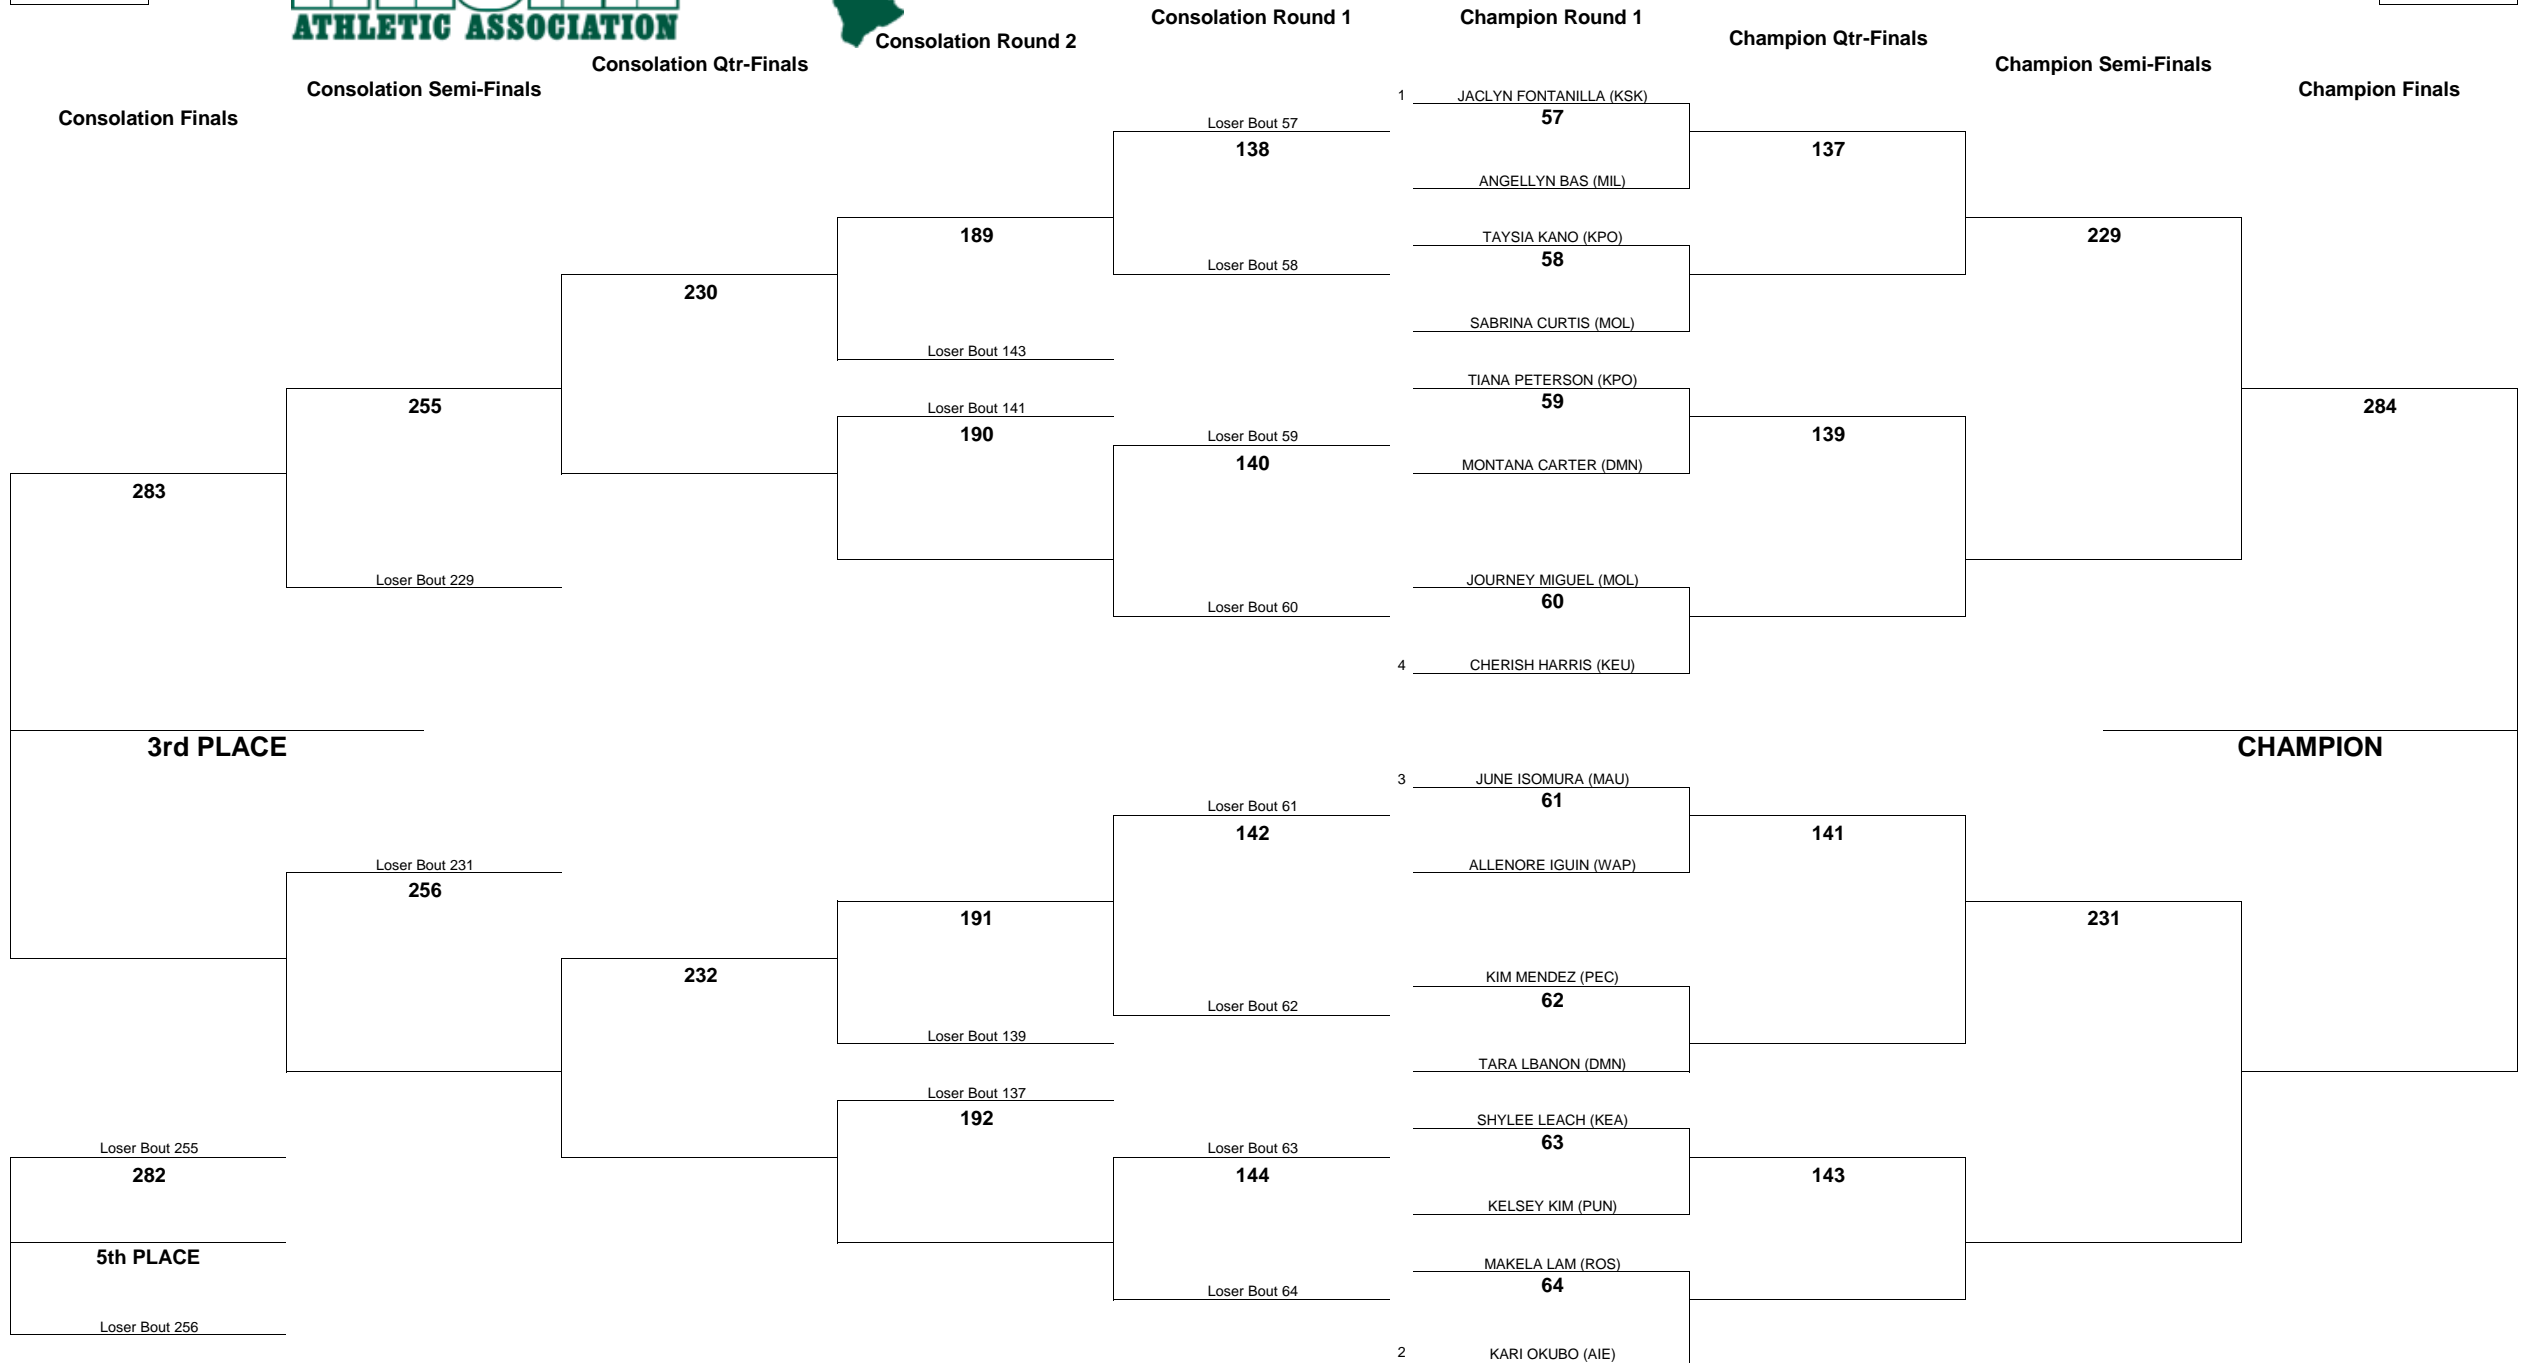

HAWAII HIGH SCHOOL ATHLETIC ASSOCIATION 2015 GIRLS JUDO CHAMPIONSHIPS

WEIGHT CLASS
154