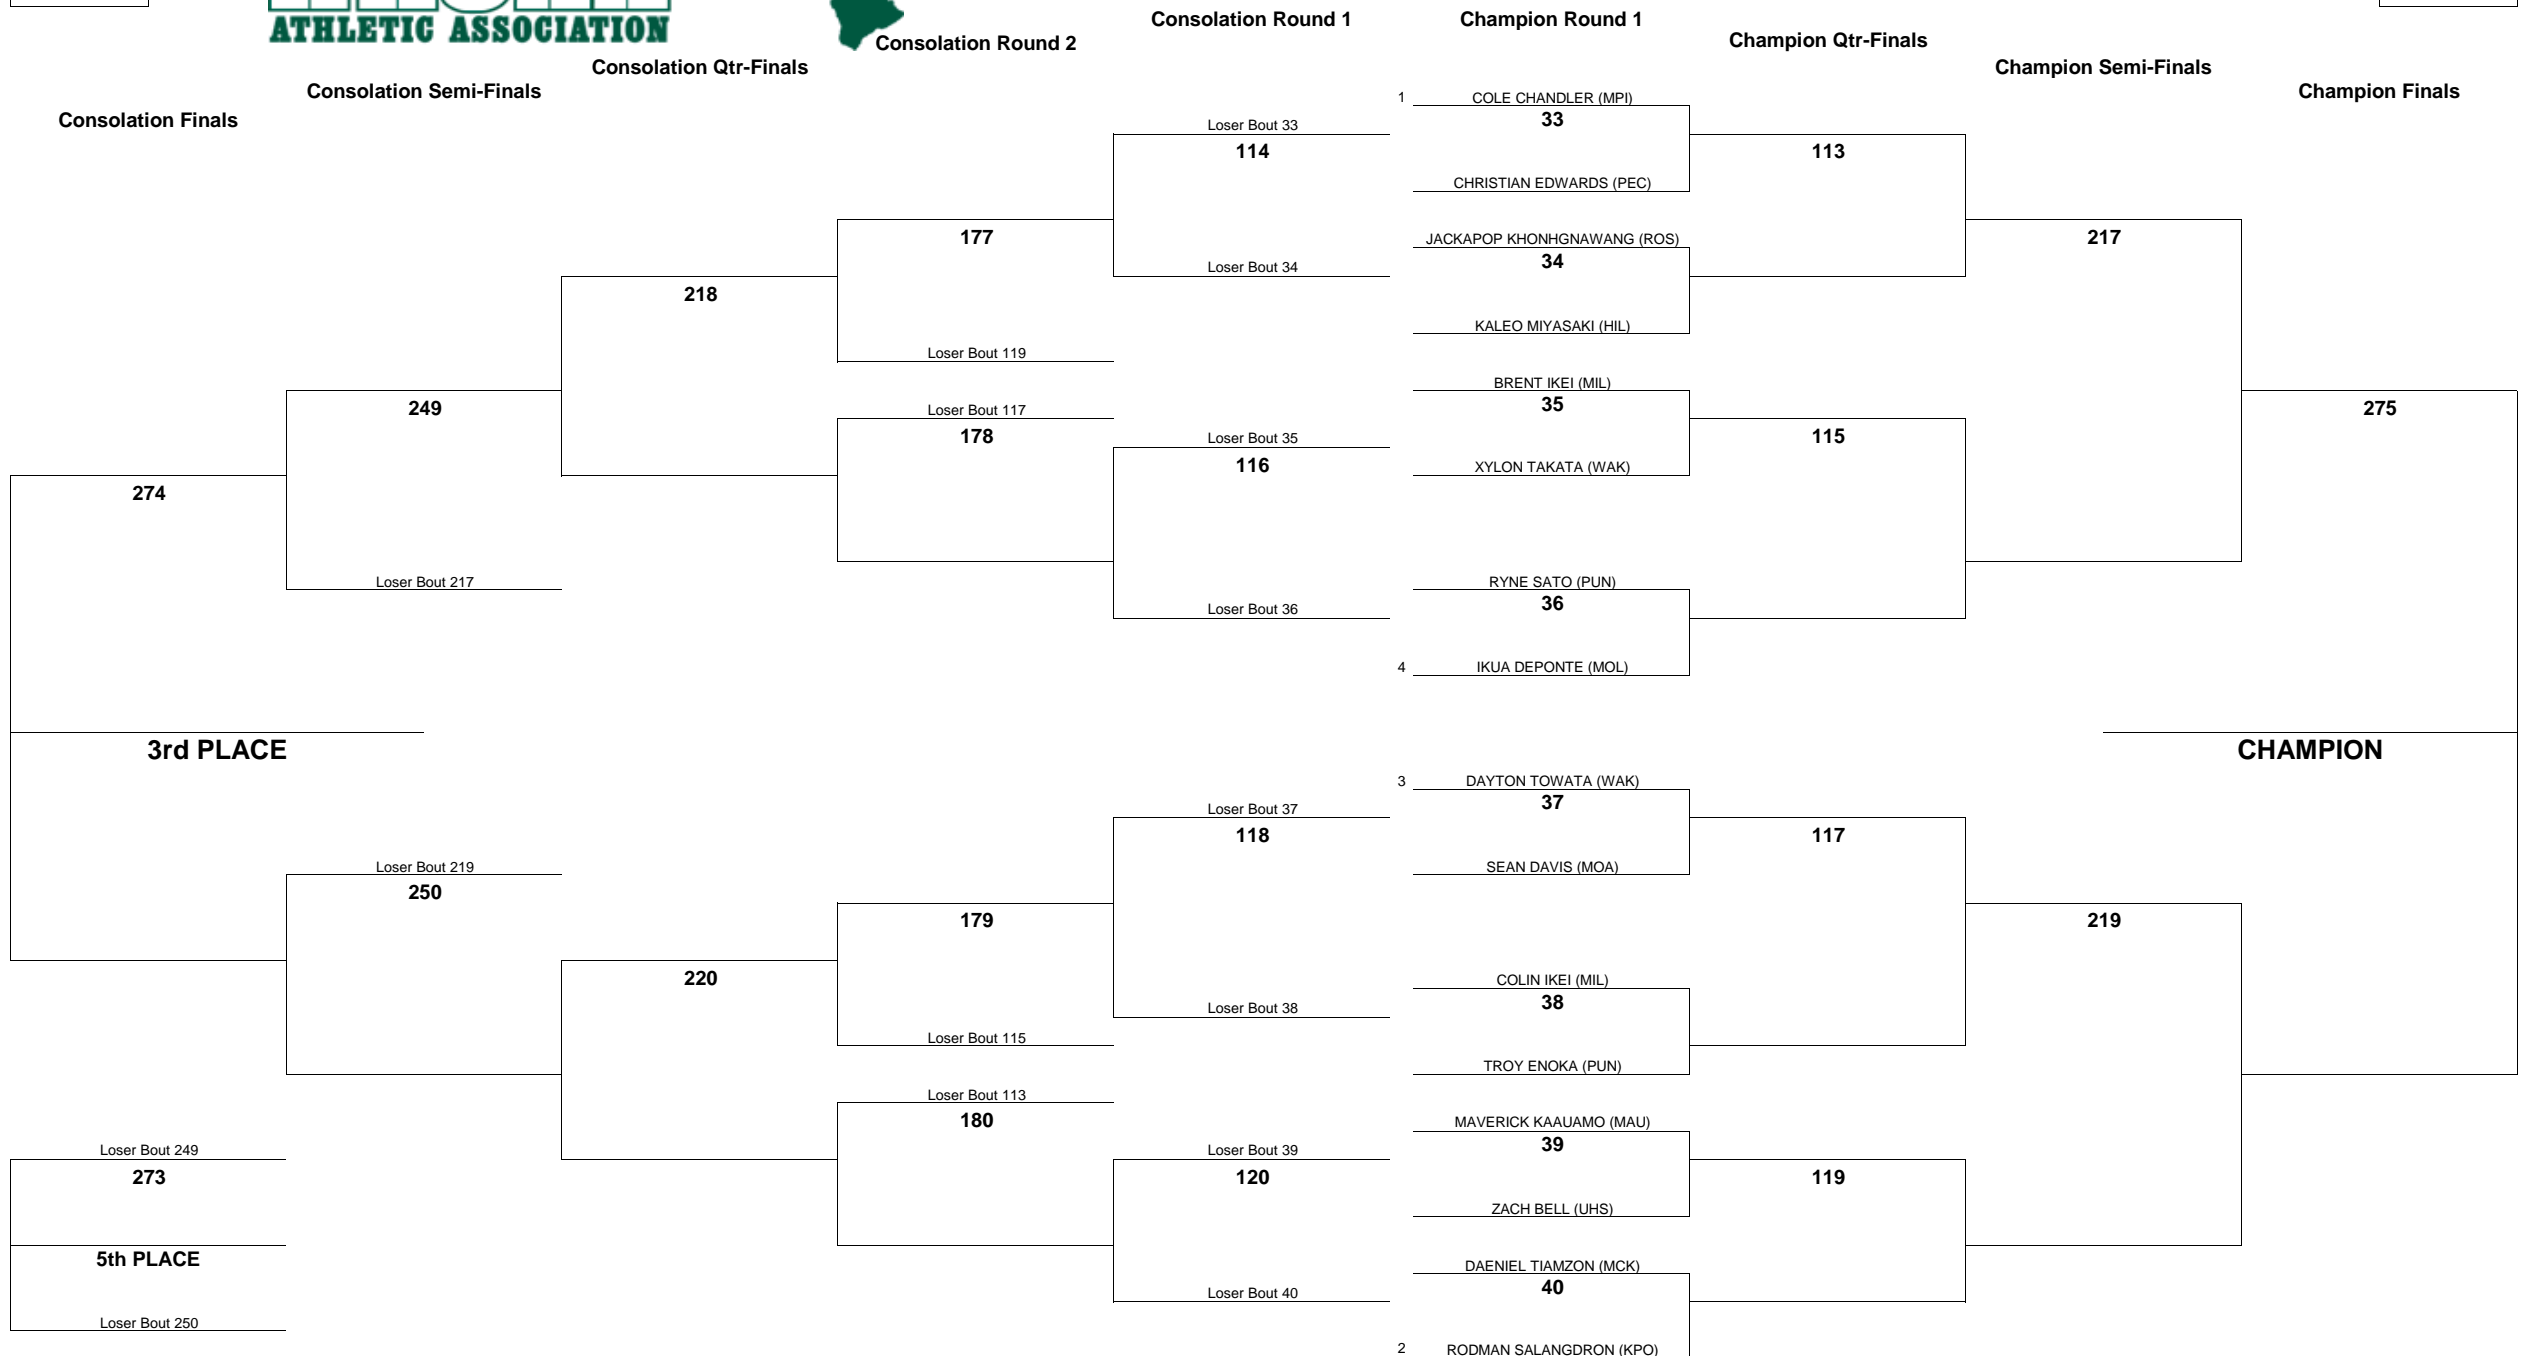

HAWAII HIGH SCHOOL ATHLETIC ASSOCIATION 2015 BOYS JUDO CHAMPIONSHIPS

WEIGHT CLASS

145

WEIGHT CLASS

145