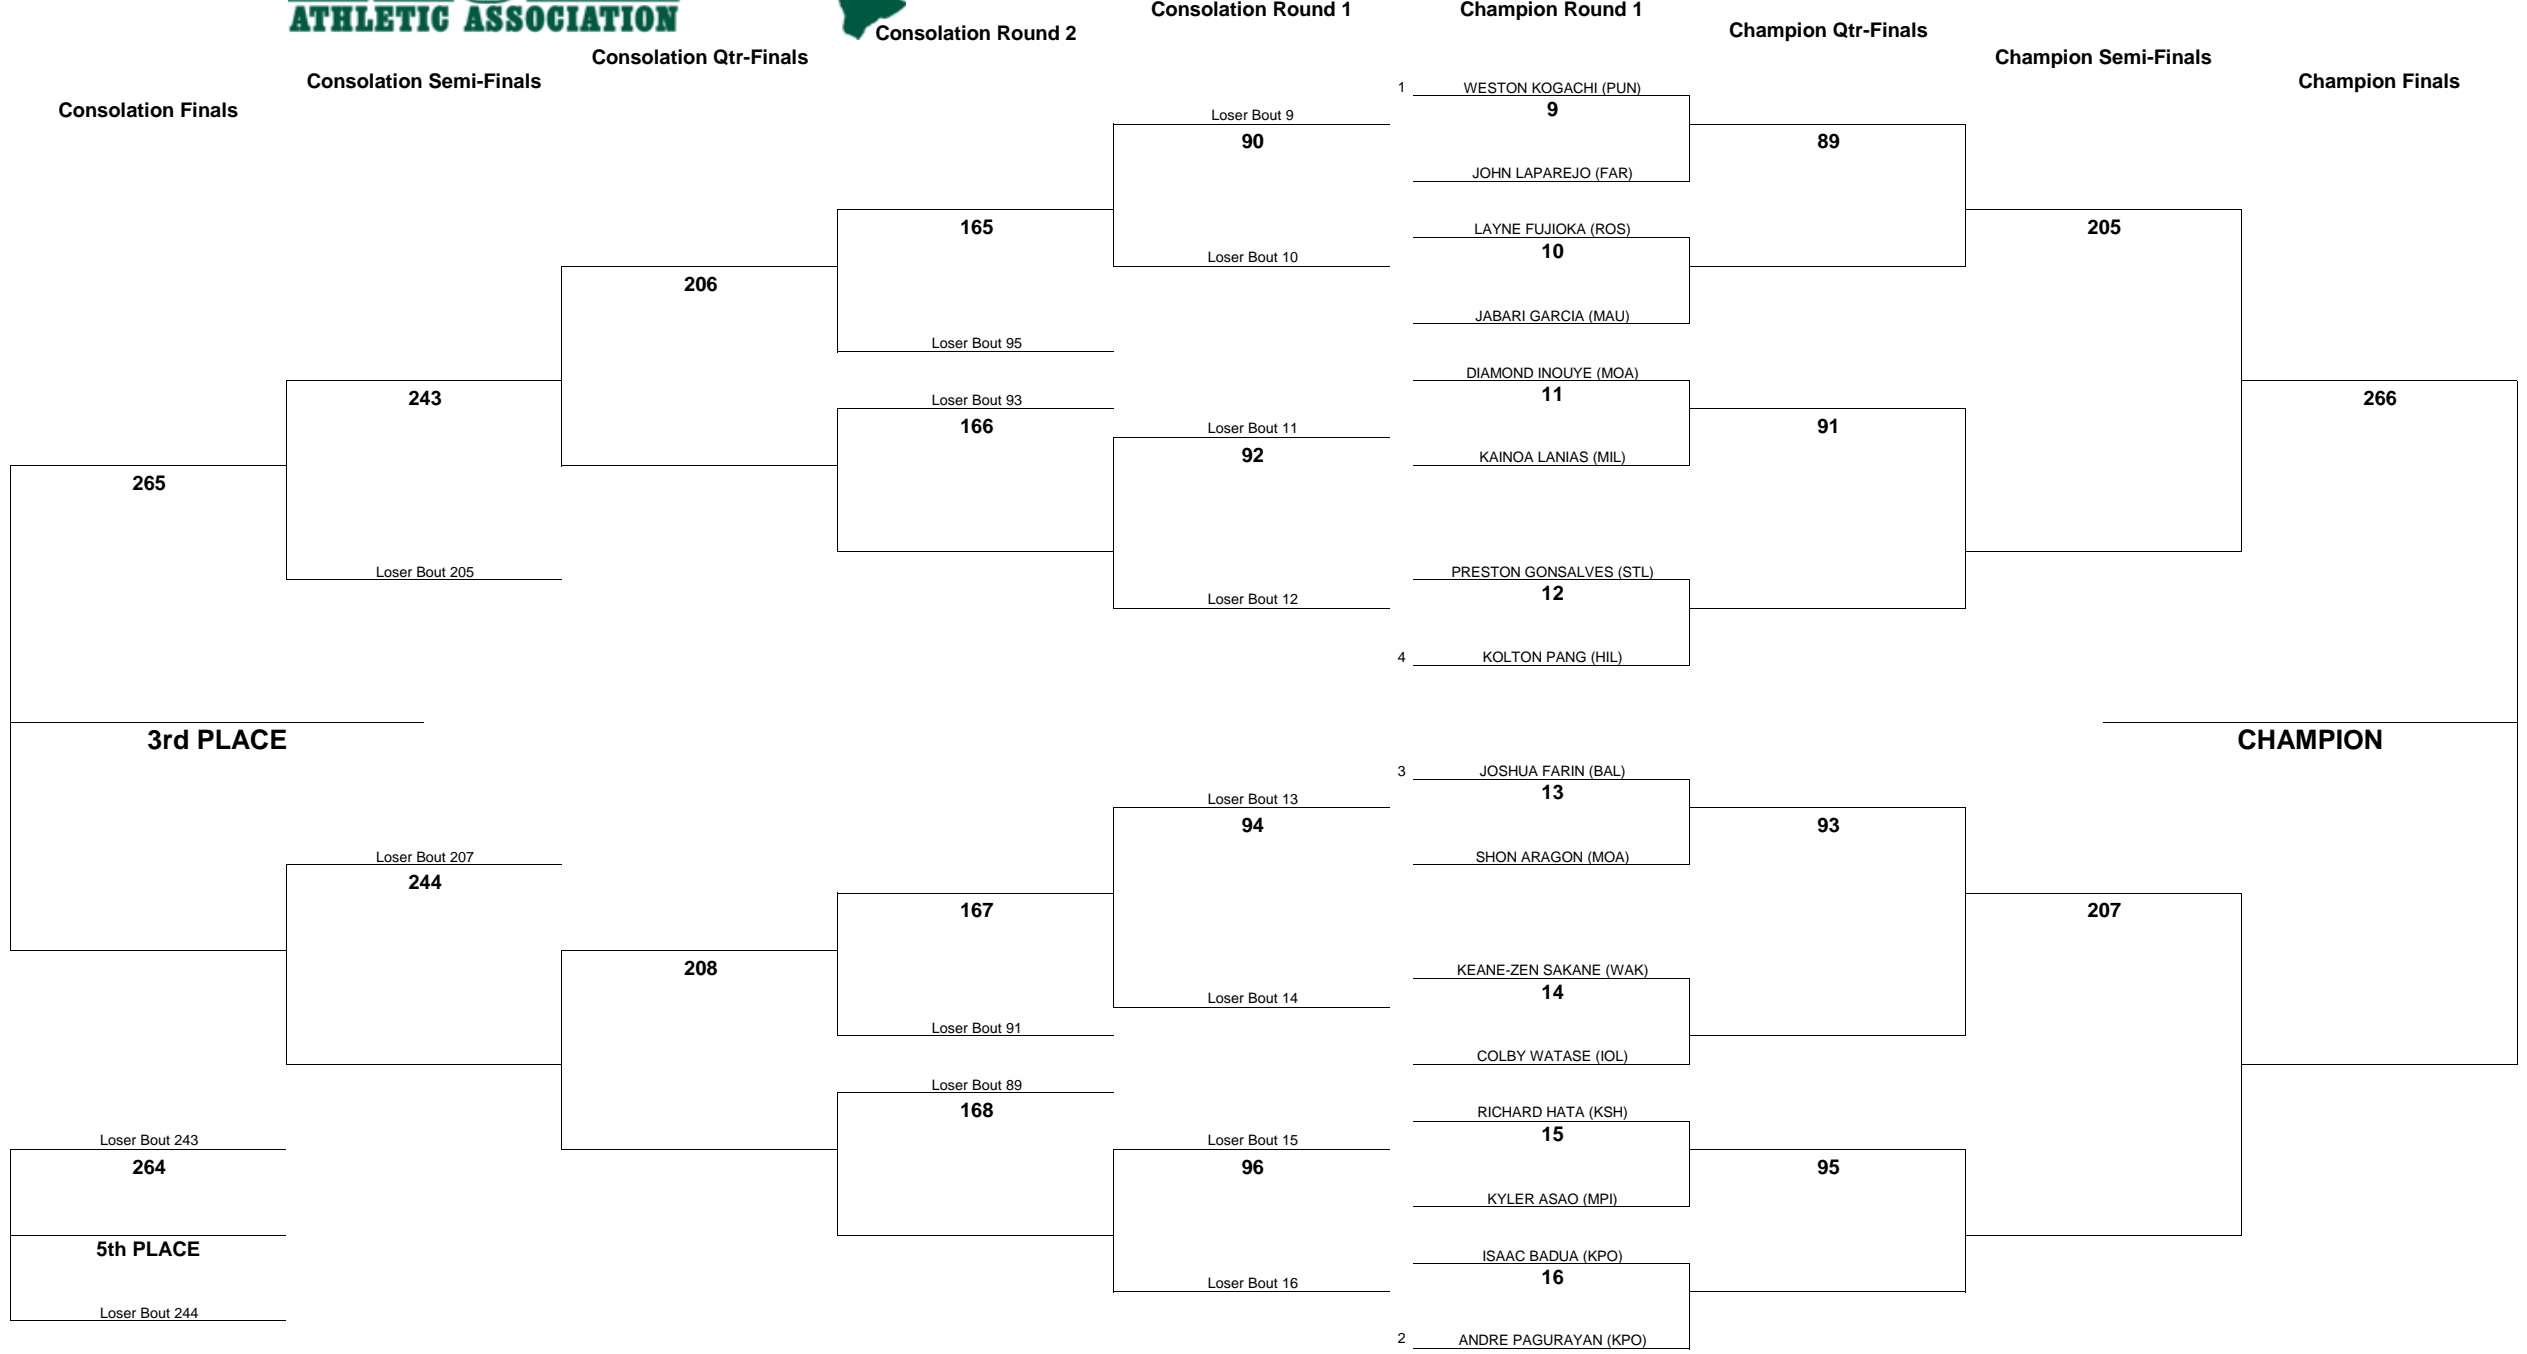

WEIGHT CLASS
108

HAWAII HIGH SCHOOL ATHLETIC ASSOCIATION 2015 BOYS JUDO CHAMPIONSHIPS

WEIGHT CLASS
108

WEIGHT CLASS
114

HAWAII HIGH SCHOOL ATHLETIC ASSOCIATION 2015 BOYS JUDO CHAMPIONSHIPS

WEIGHT CLASS
114