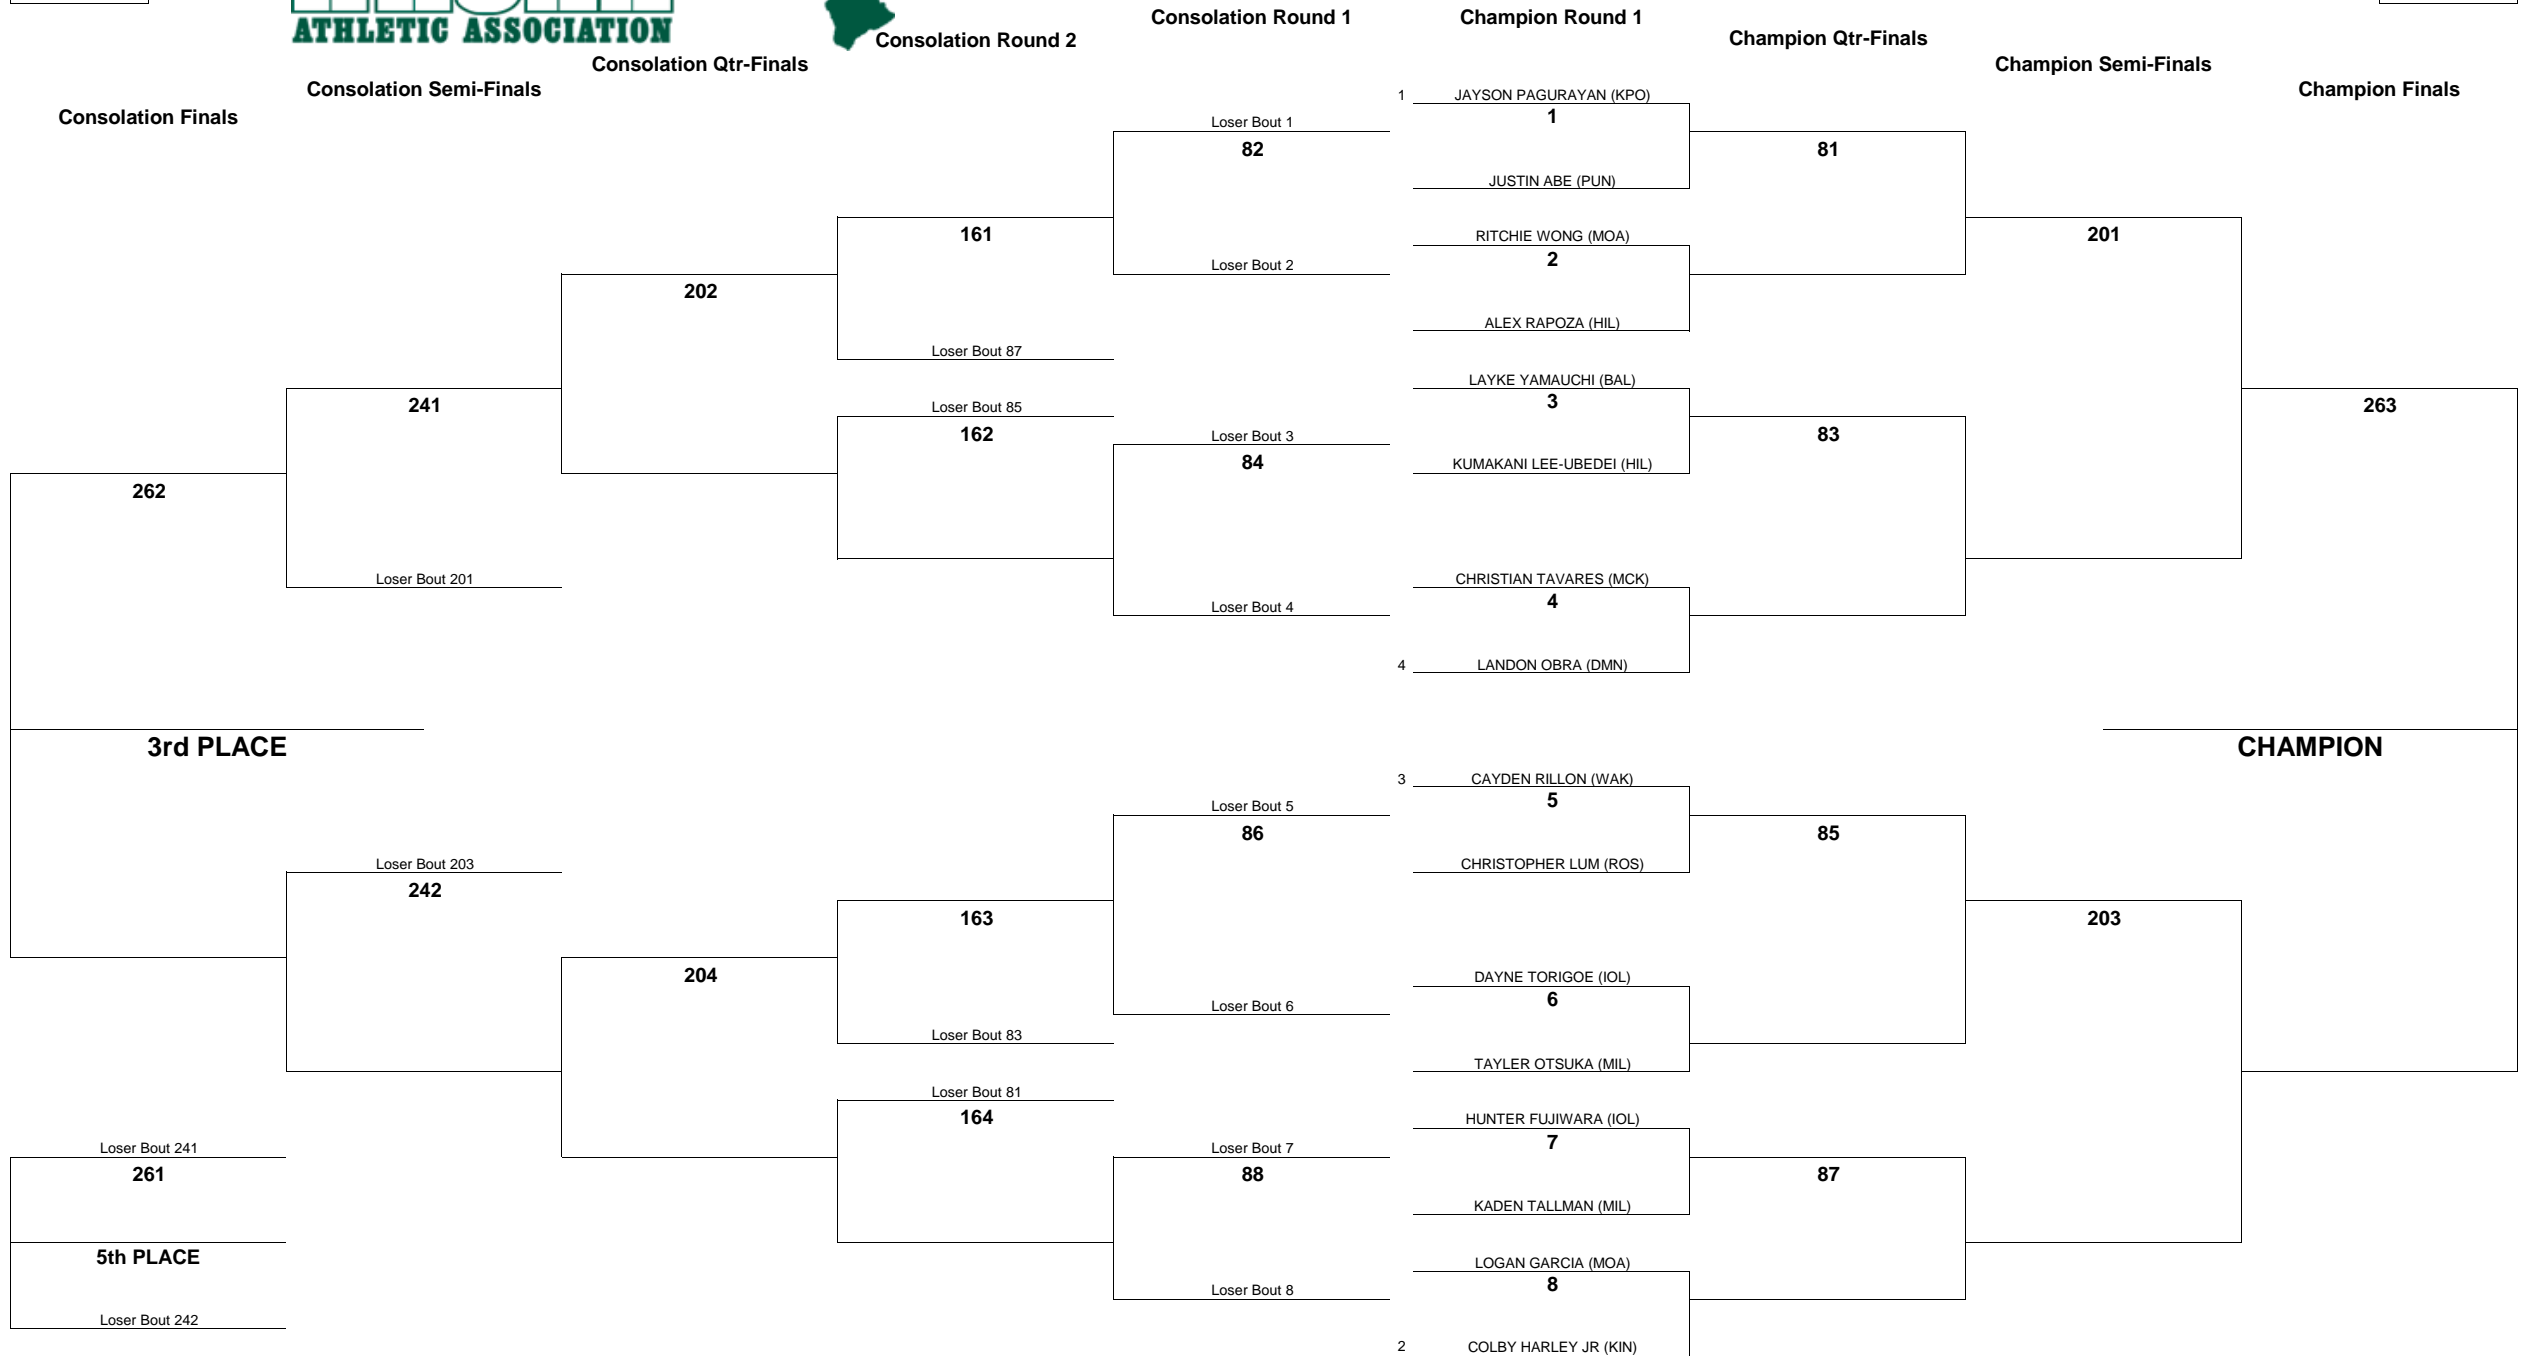

WEIGHT CLASS
108

HAWAII HIGH SCHOOL ATHLETIC ASSOCIATION 2015 BOYS JUDO CHAMPIONSHIPS

WEIGHT CLASS
108

WEIGHT CLASS
114

HAWAII HIGH SCHOOL ATHLETIC ASSOCIATION 2015 BOYS JUDO CHAMPIONSHIPS

WEIGHT CLASS
114