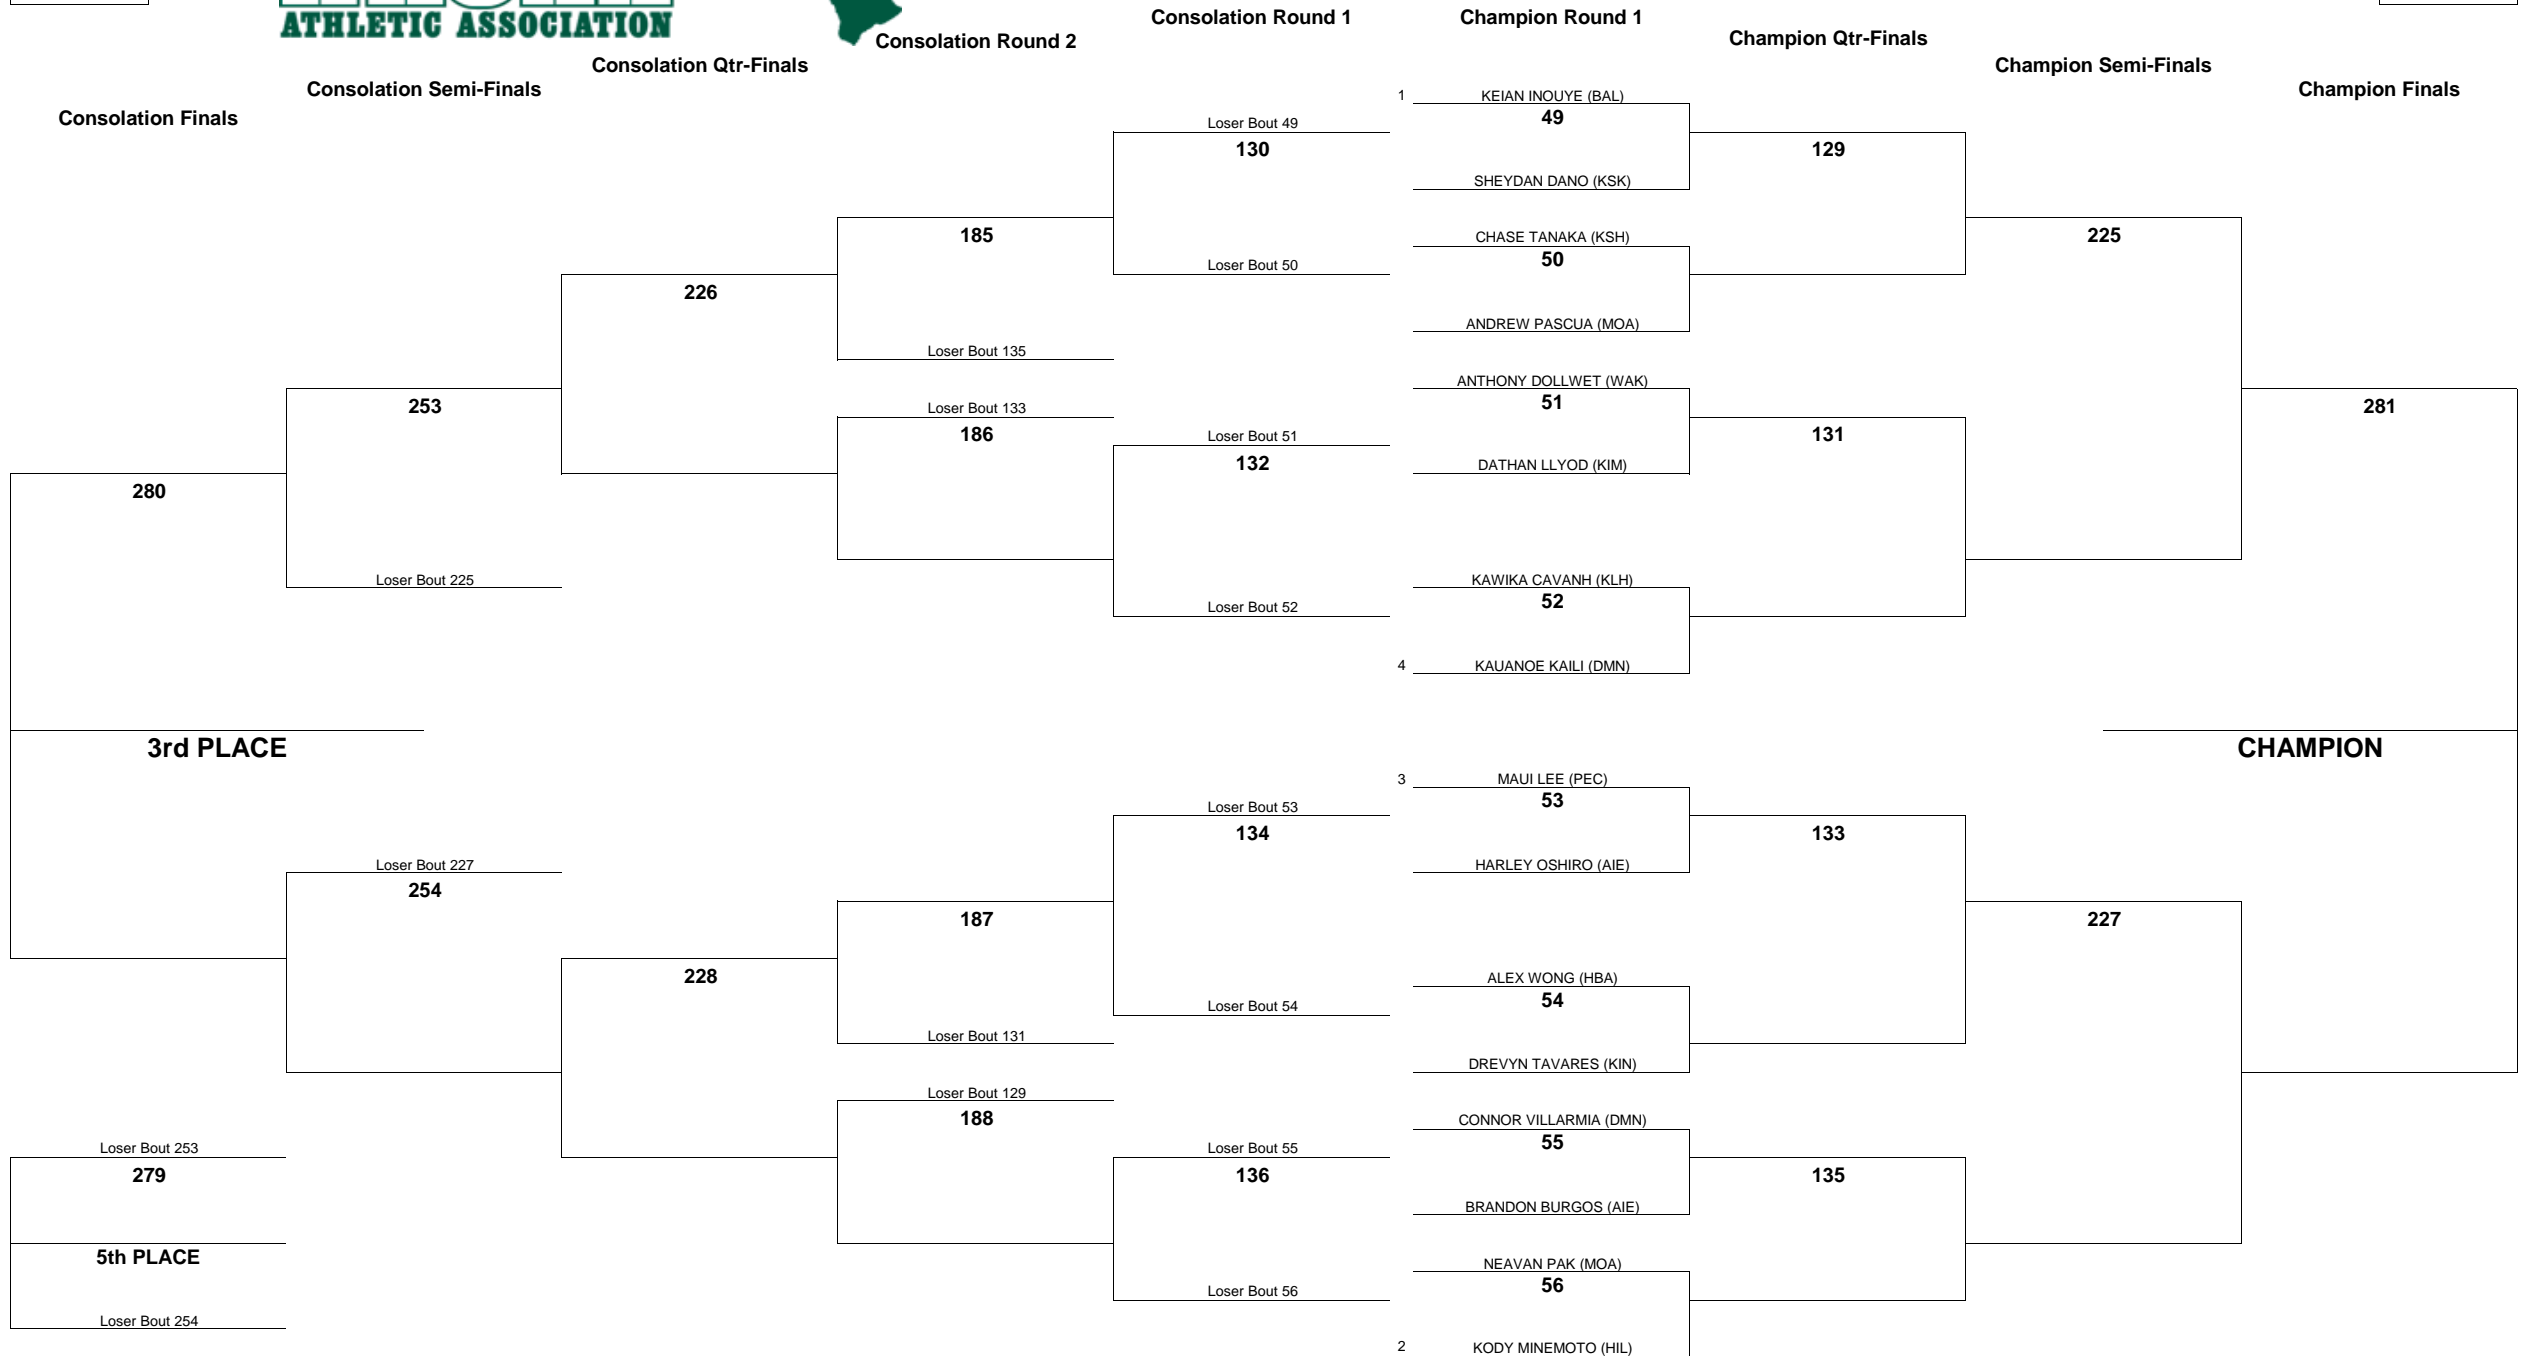

HAWAII HIGH SCHOOL ATHLETIC ASSOCIATION 2015 BOYS JUDO CHAMPIONSHIPS

WEIGHT CLASS
178