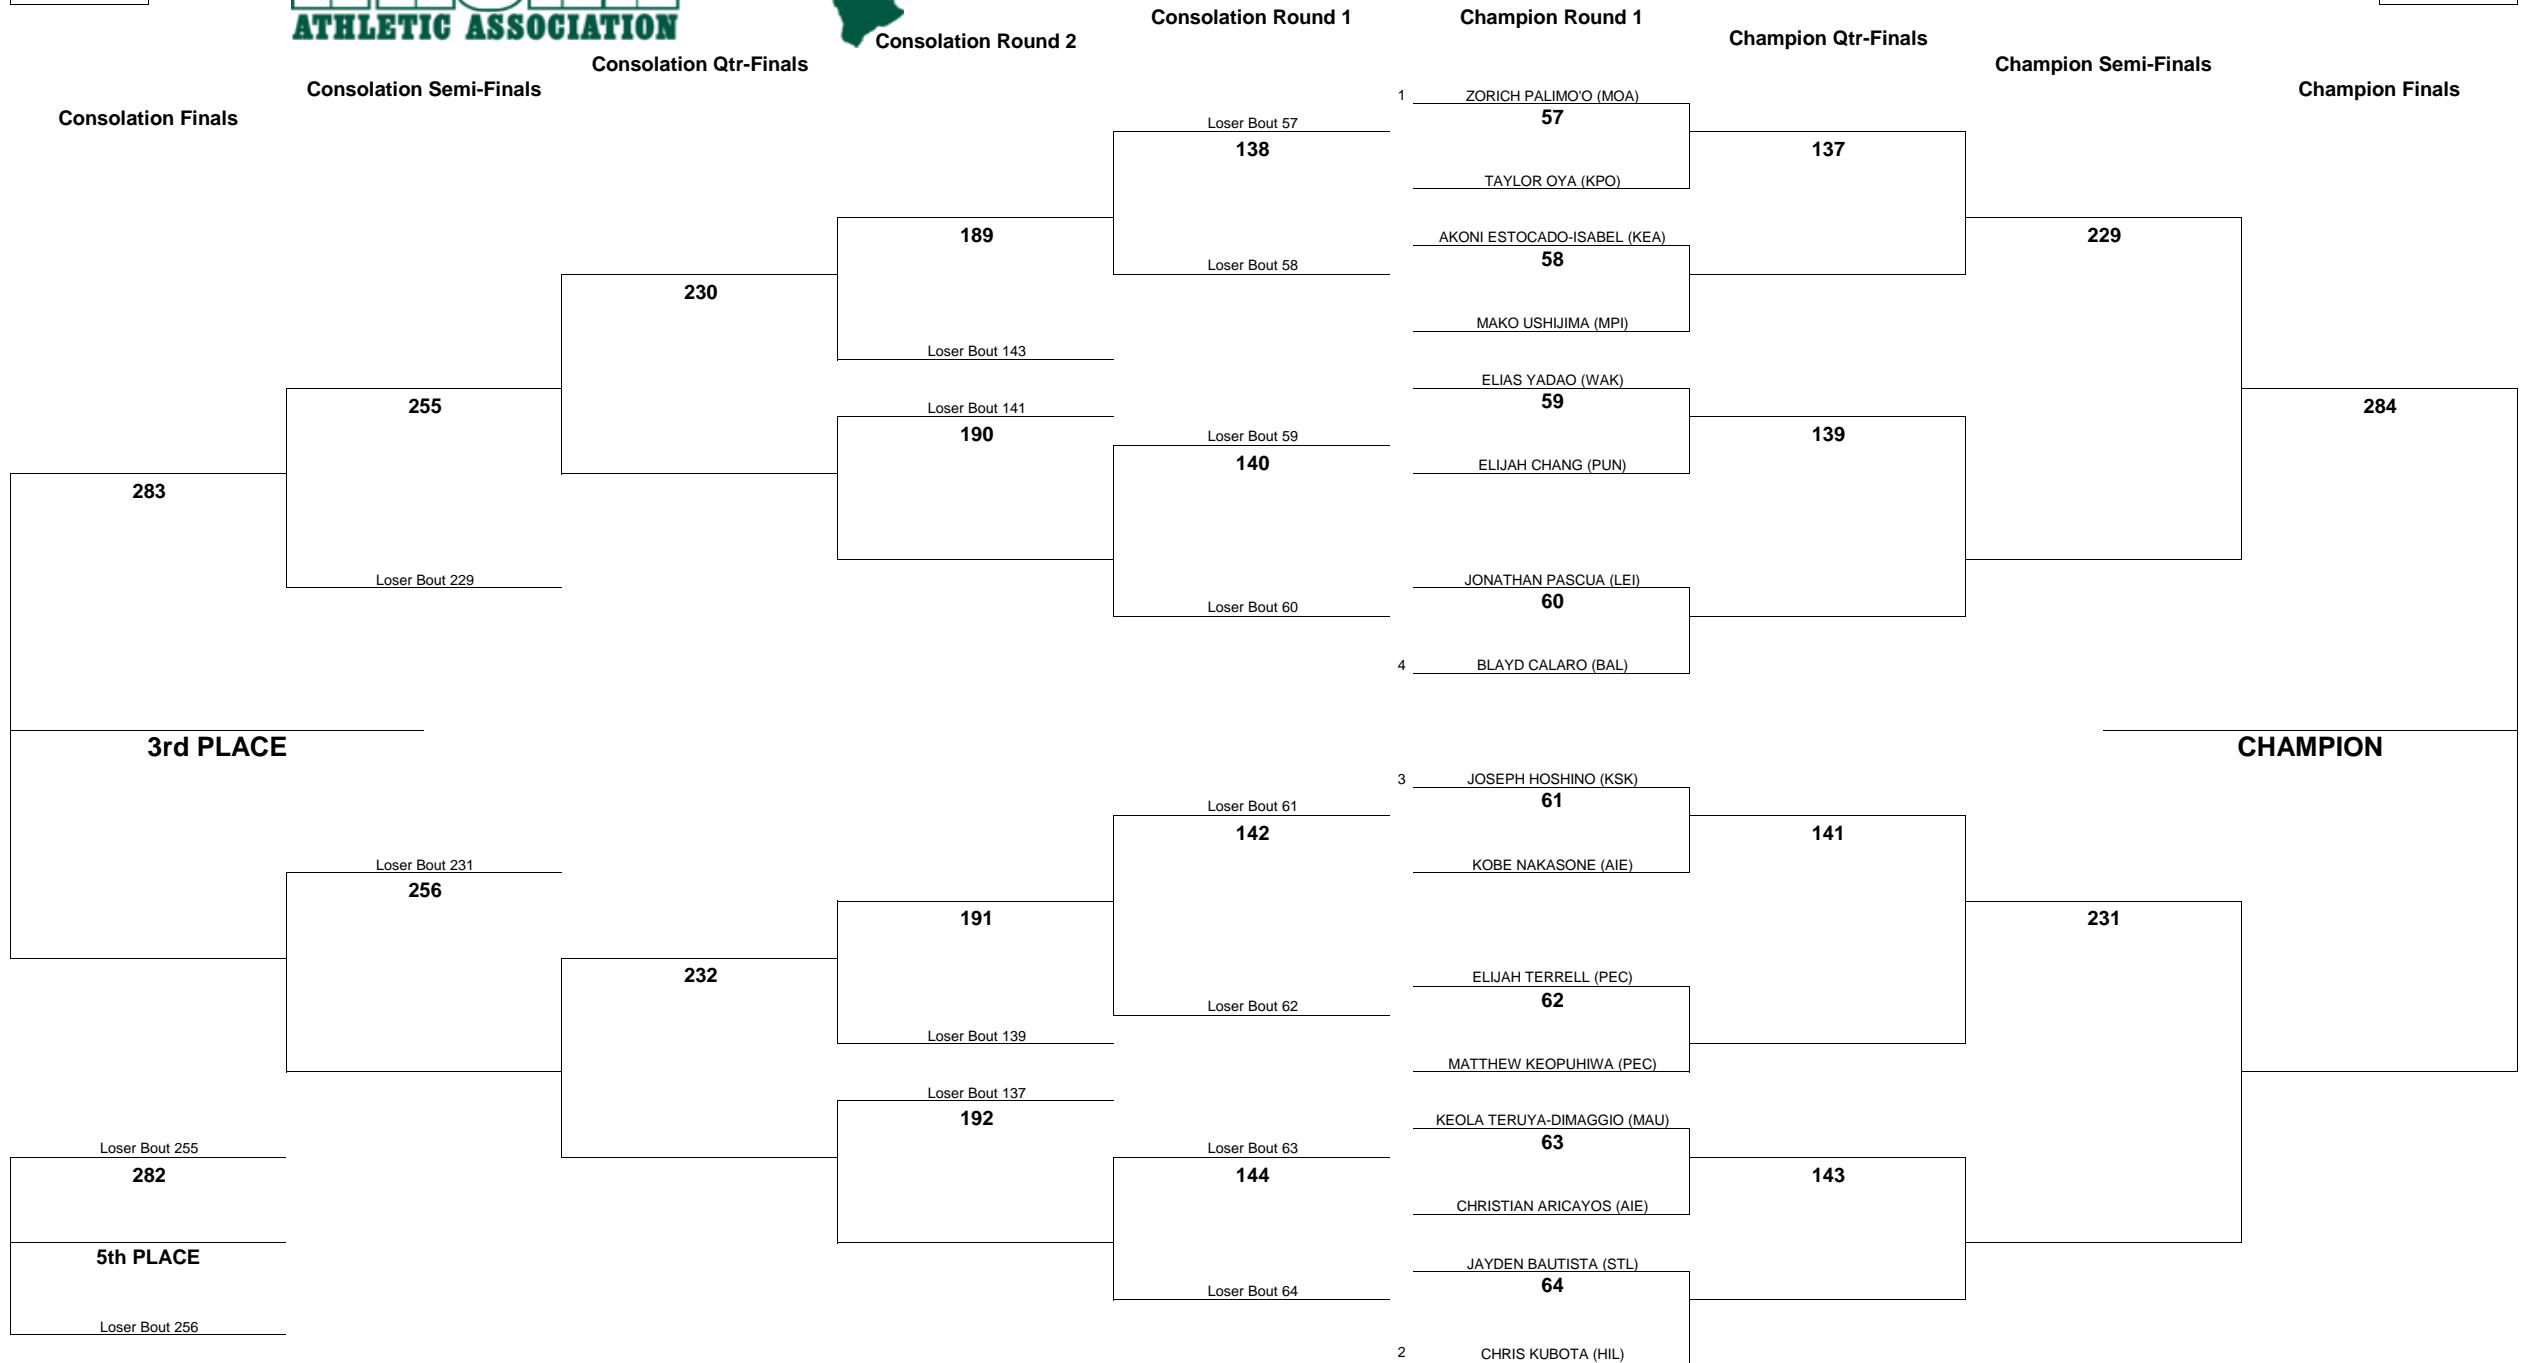

WEIGHT CLASS
178

HAWAII HIGH SCHOOL ATHLETIC ASSOCIATION 2015 BOYS JUDO CHAMPIONSHIPS

WEIGHT CLASS
178

HAWAII HIGH SCHOOL ATHLETIC ASSOCIATION 2015 BOYS JUDO CHAMPIONSHIPS

WEIGHT CLASS
198

WEIGHT CLASS
198