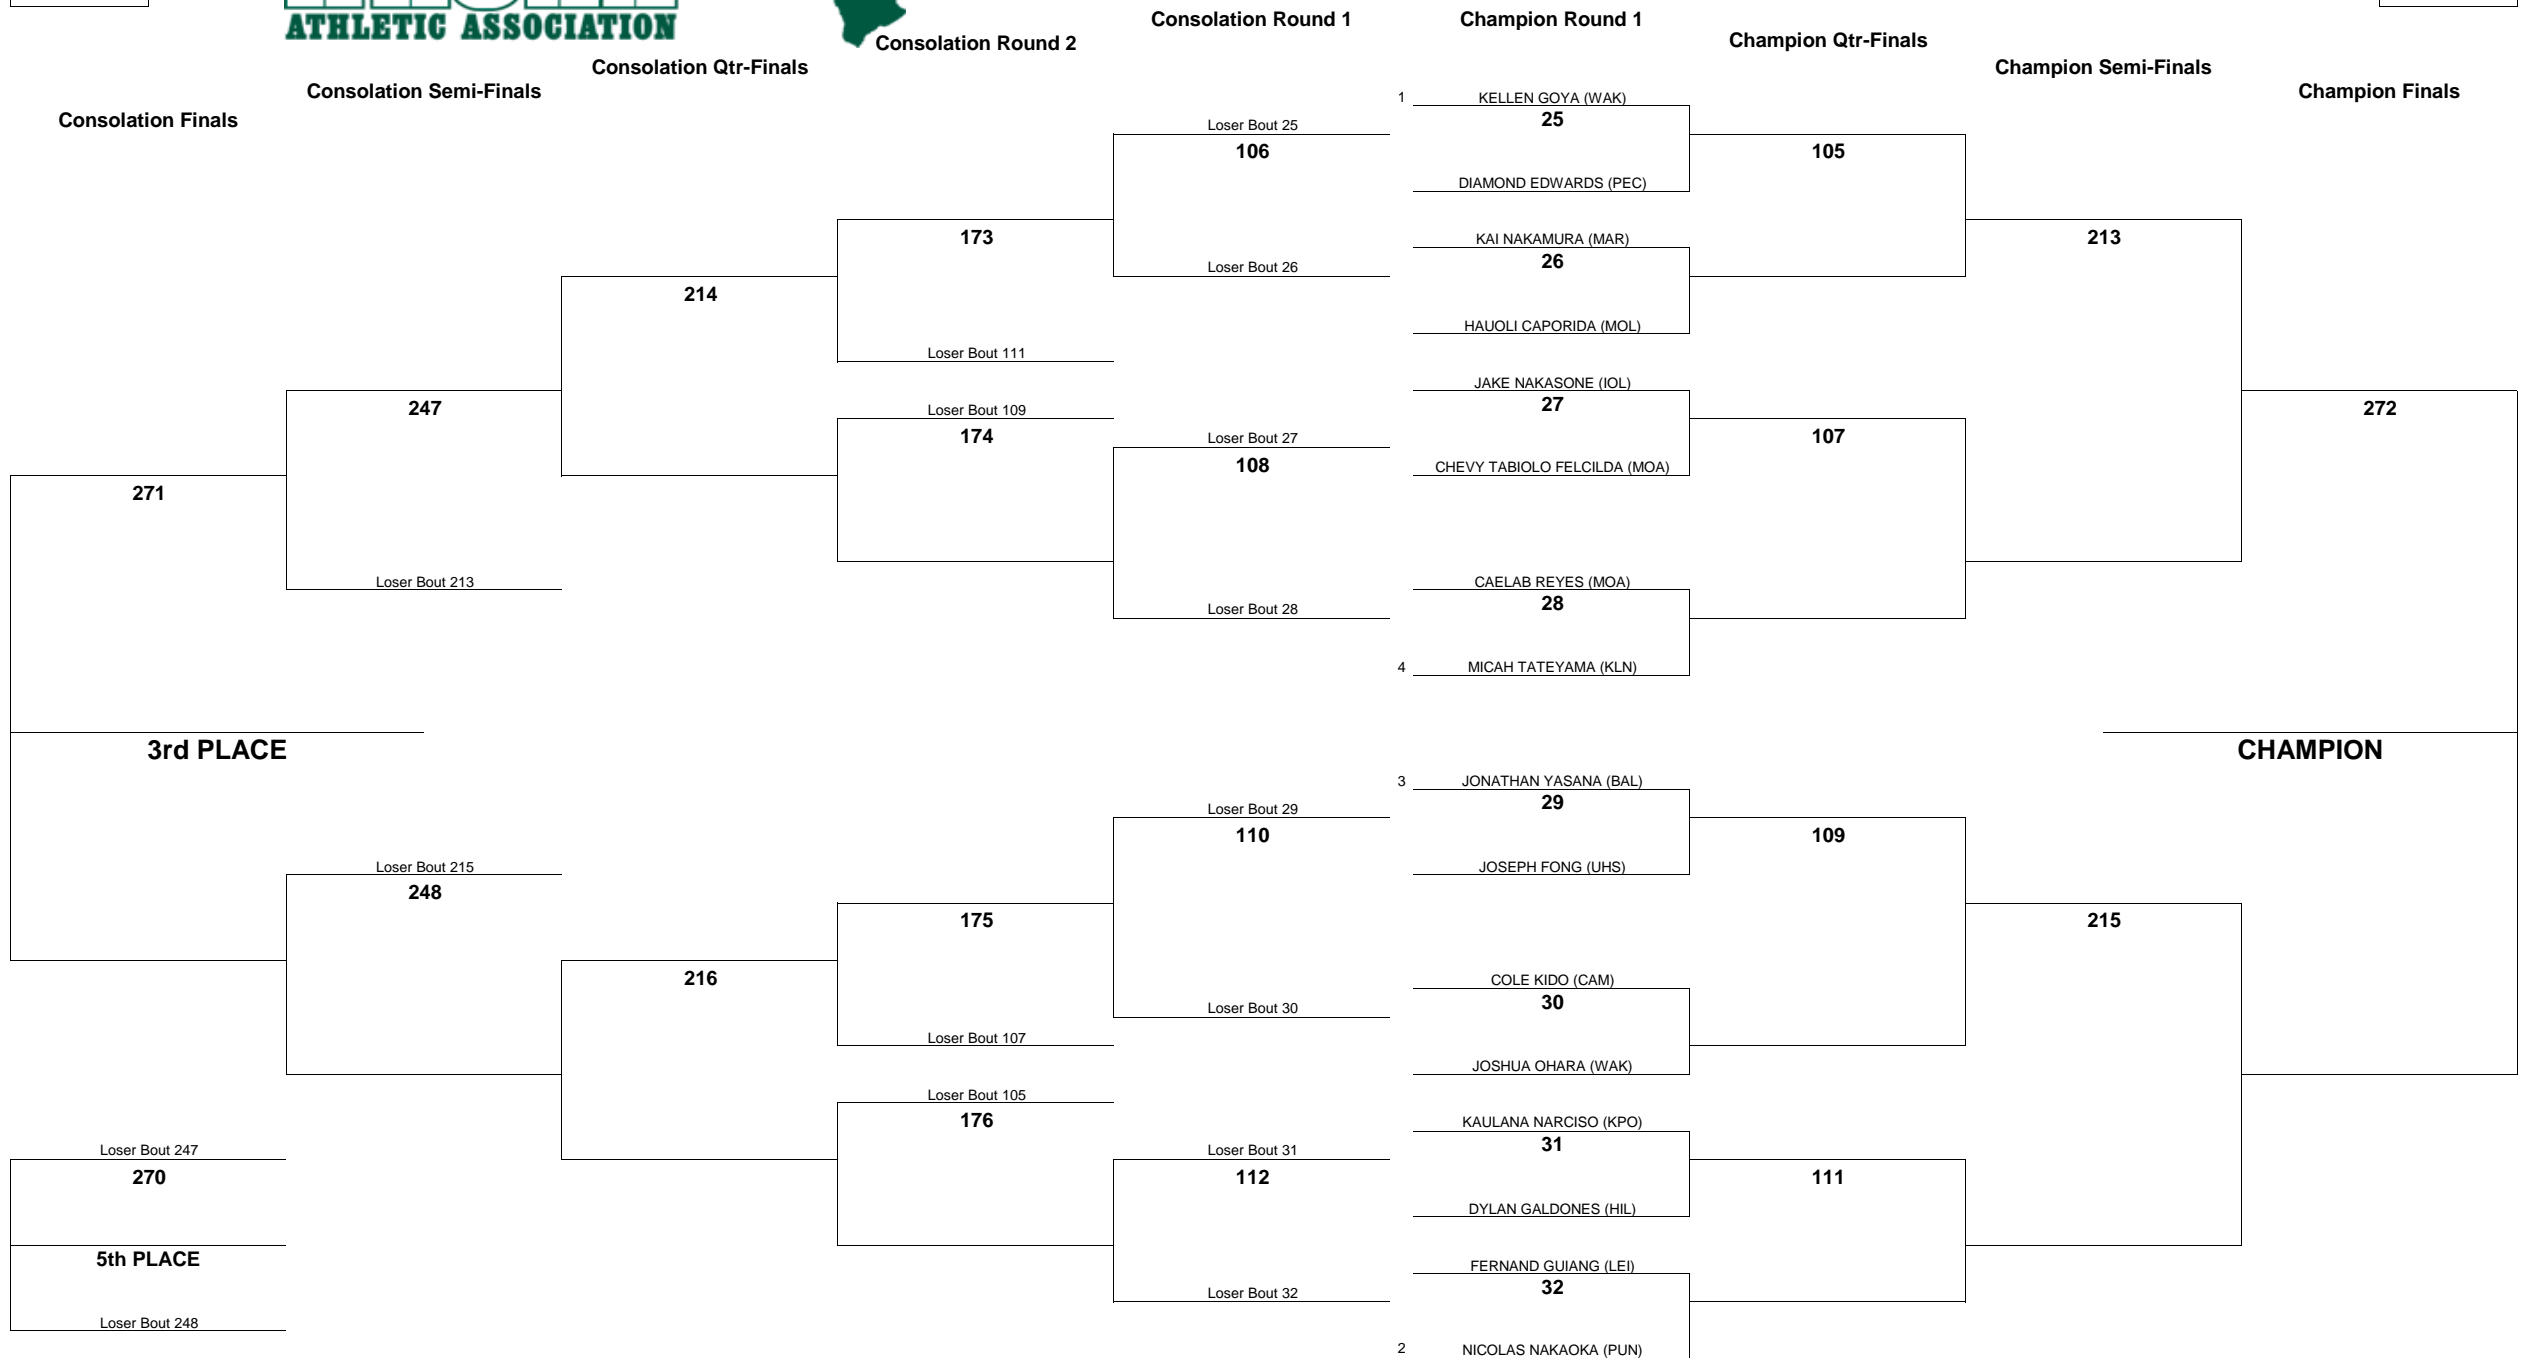

WEIGHT CLASS
121

HAWAII HIGH SCHOOL ATHLETIC ASSOCIATION 2015 BOYS JUDO CHAMPIONSHIPS

WEIGHT CLASS
121

WEIGHT CLASS
132

HAWAII HIGH SCHOOL ATHLETIC ASSOCIATION 2015 BOYS JUDO CHAMPIONSHIPS

WEIGHT CLASS
132