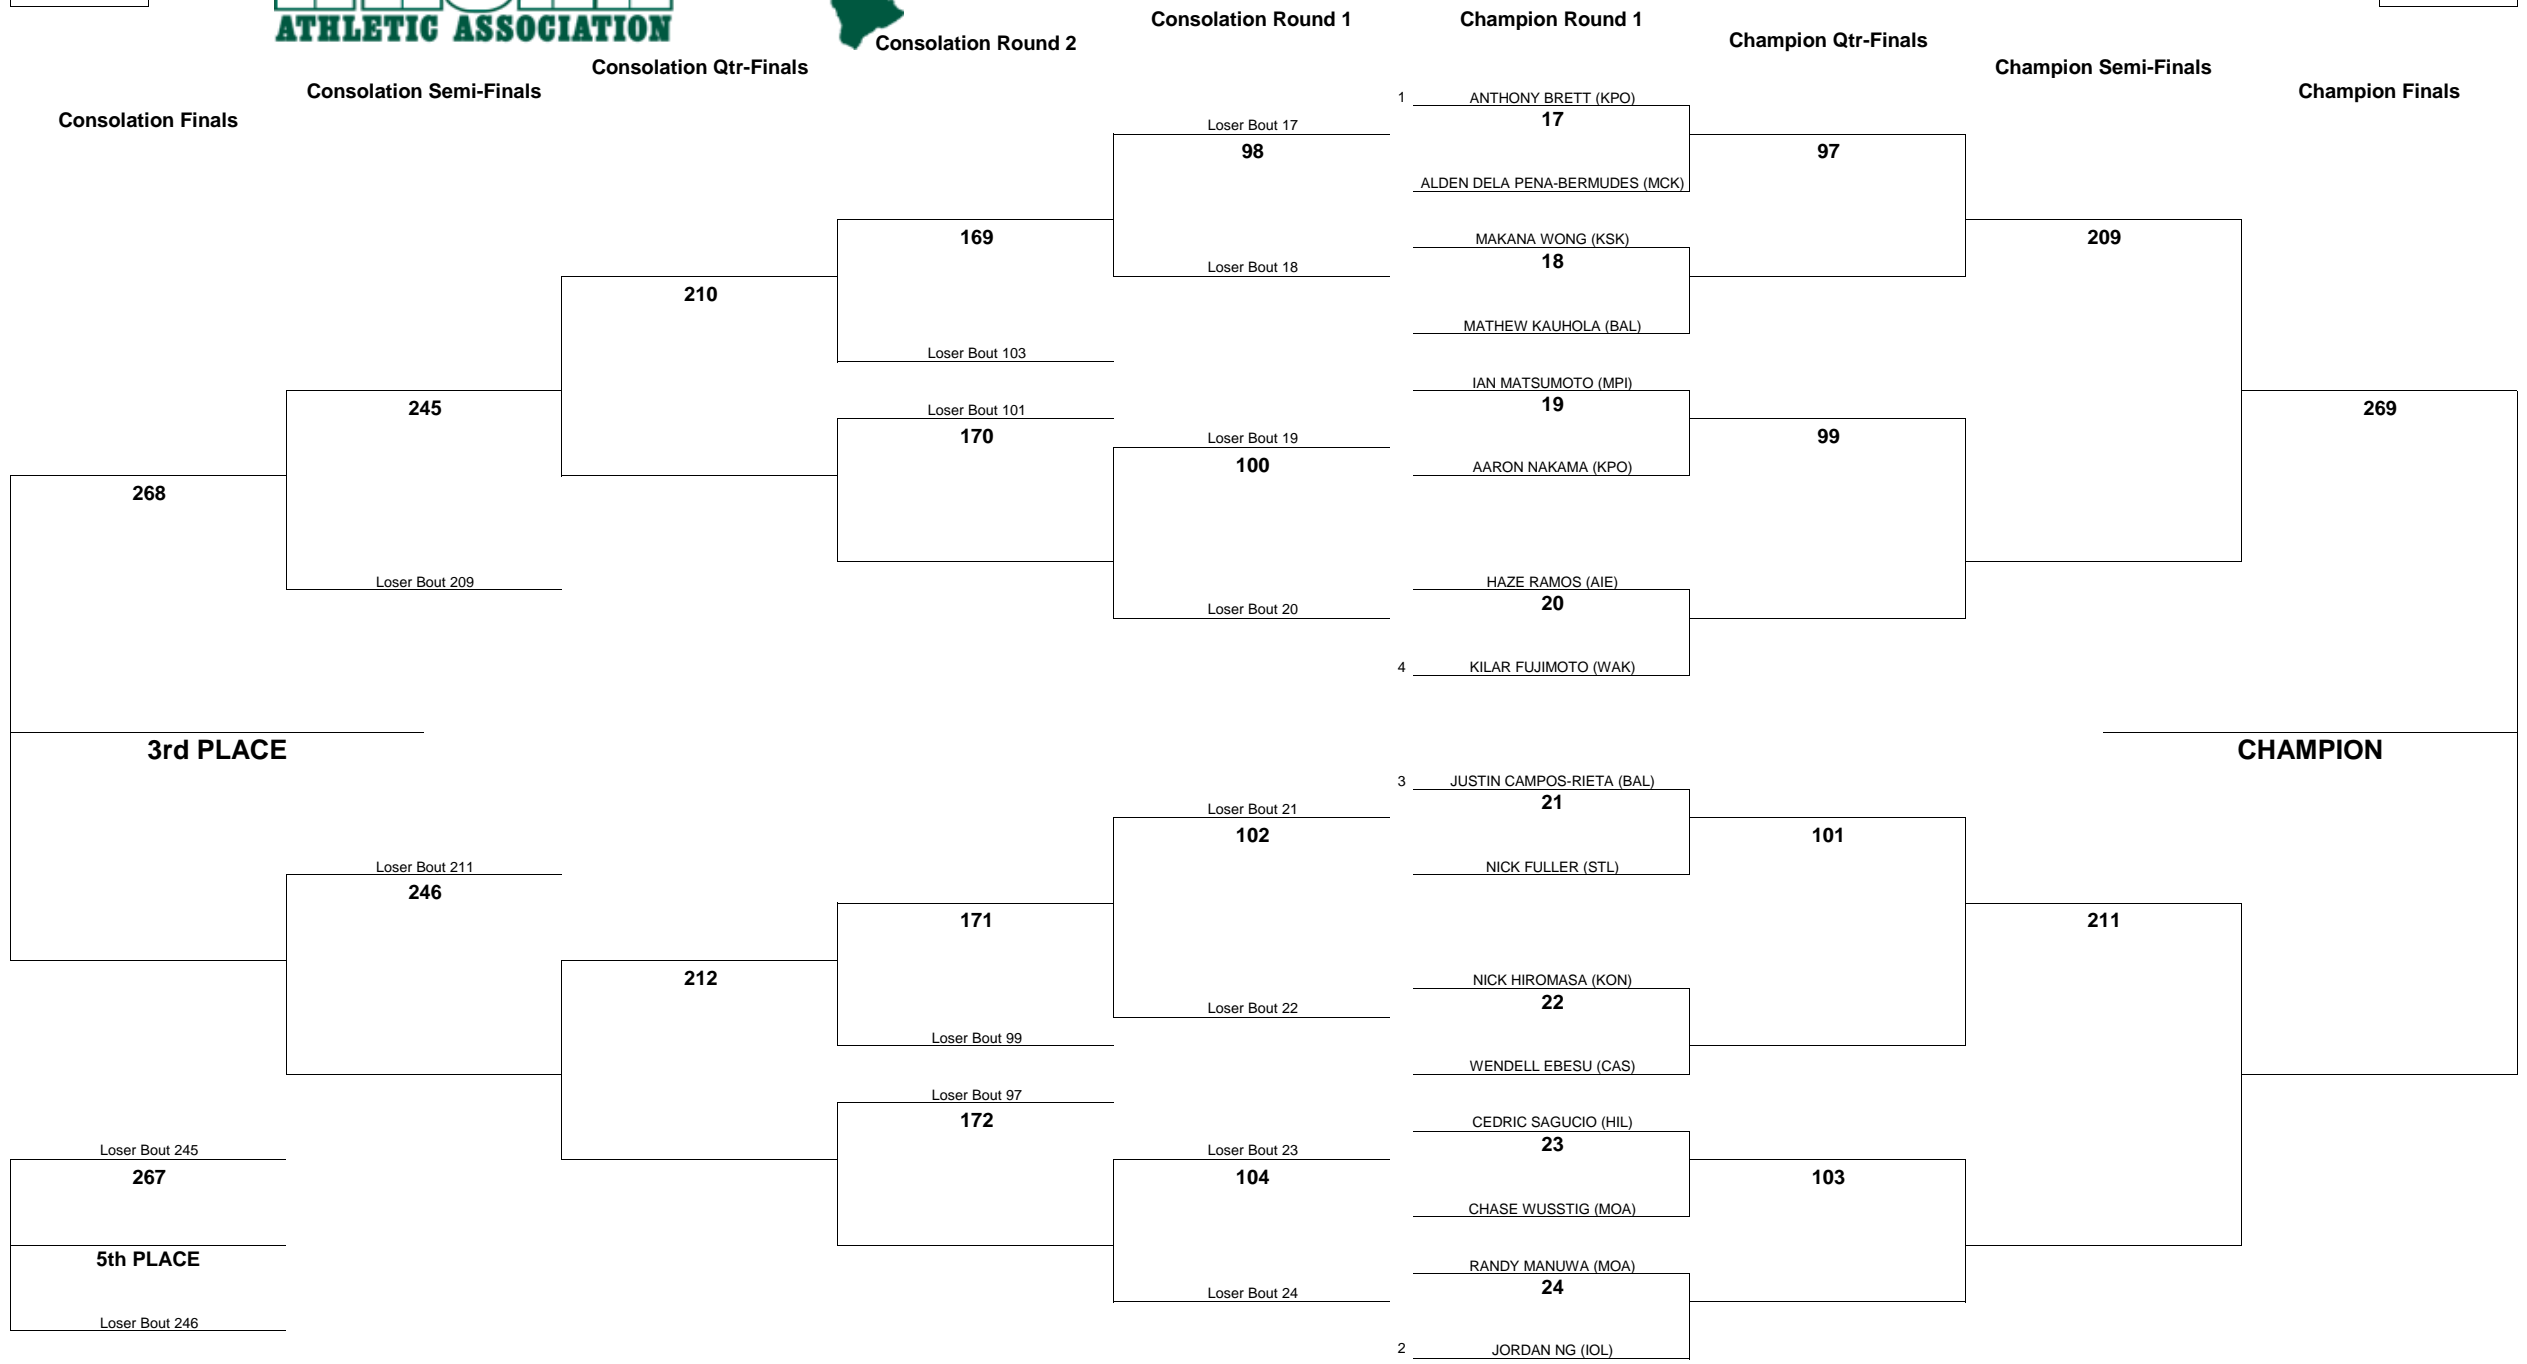

HAWAII HIGH SCHOOL ATHLETIC ASSOCIATION 2015 BOYS JUDO CHAMPIONSHIPS

WEIGHT CLASS
121