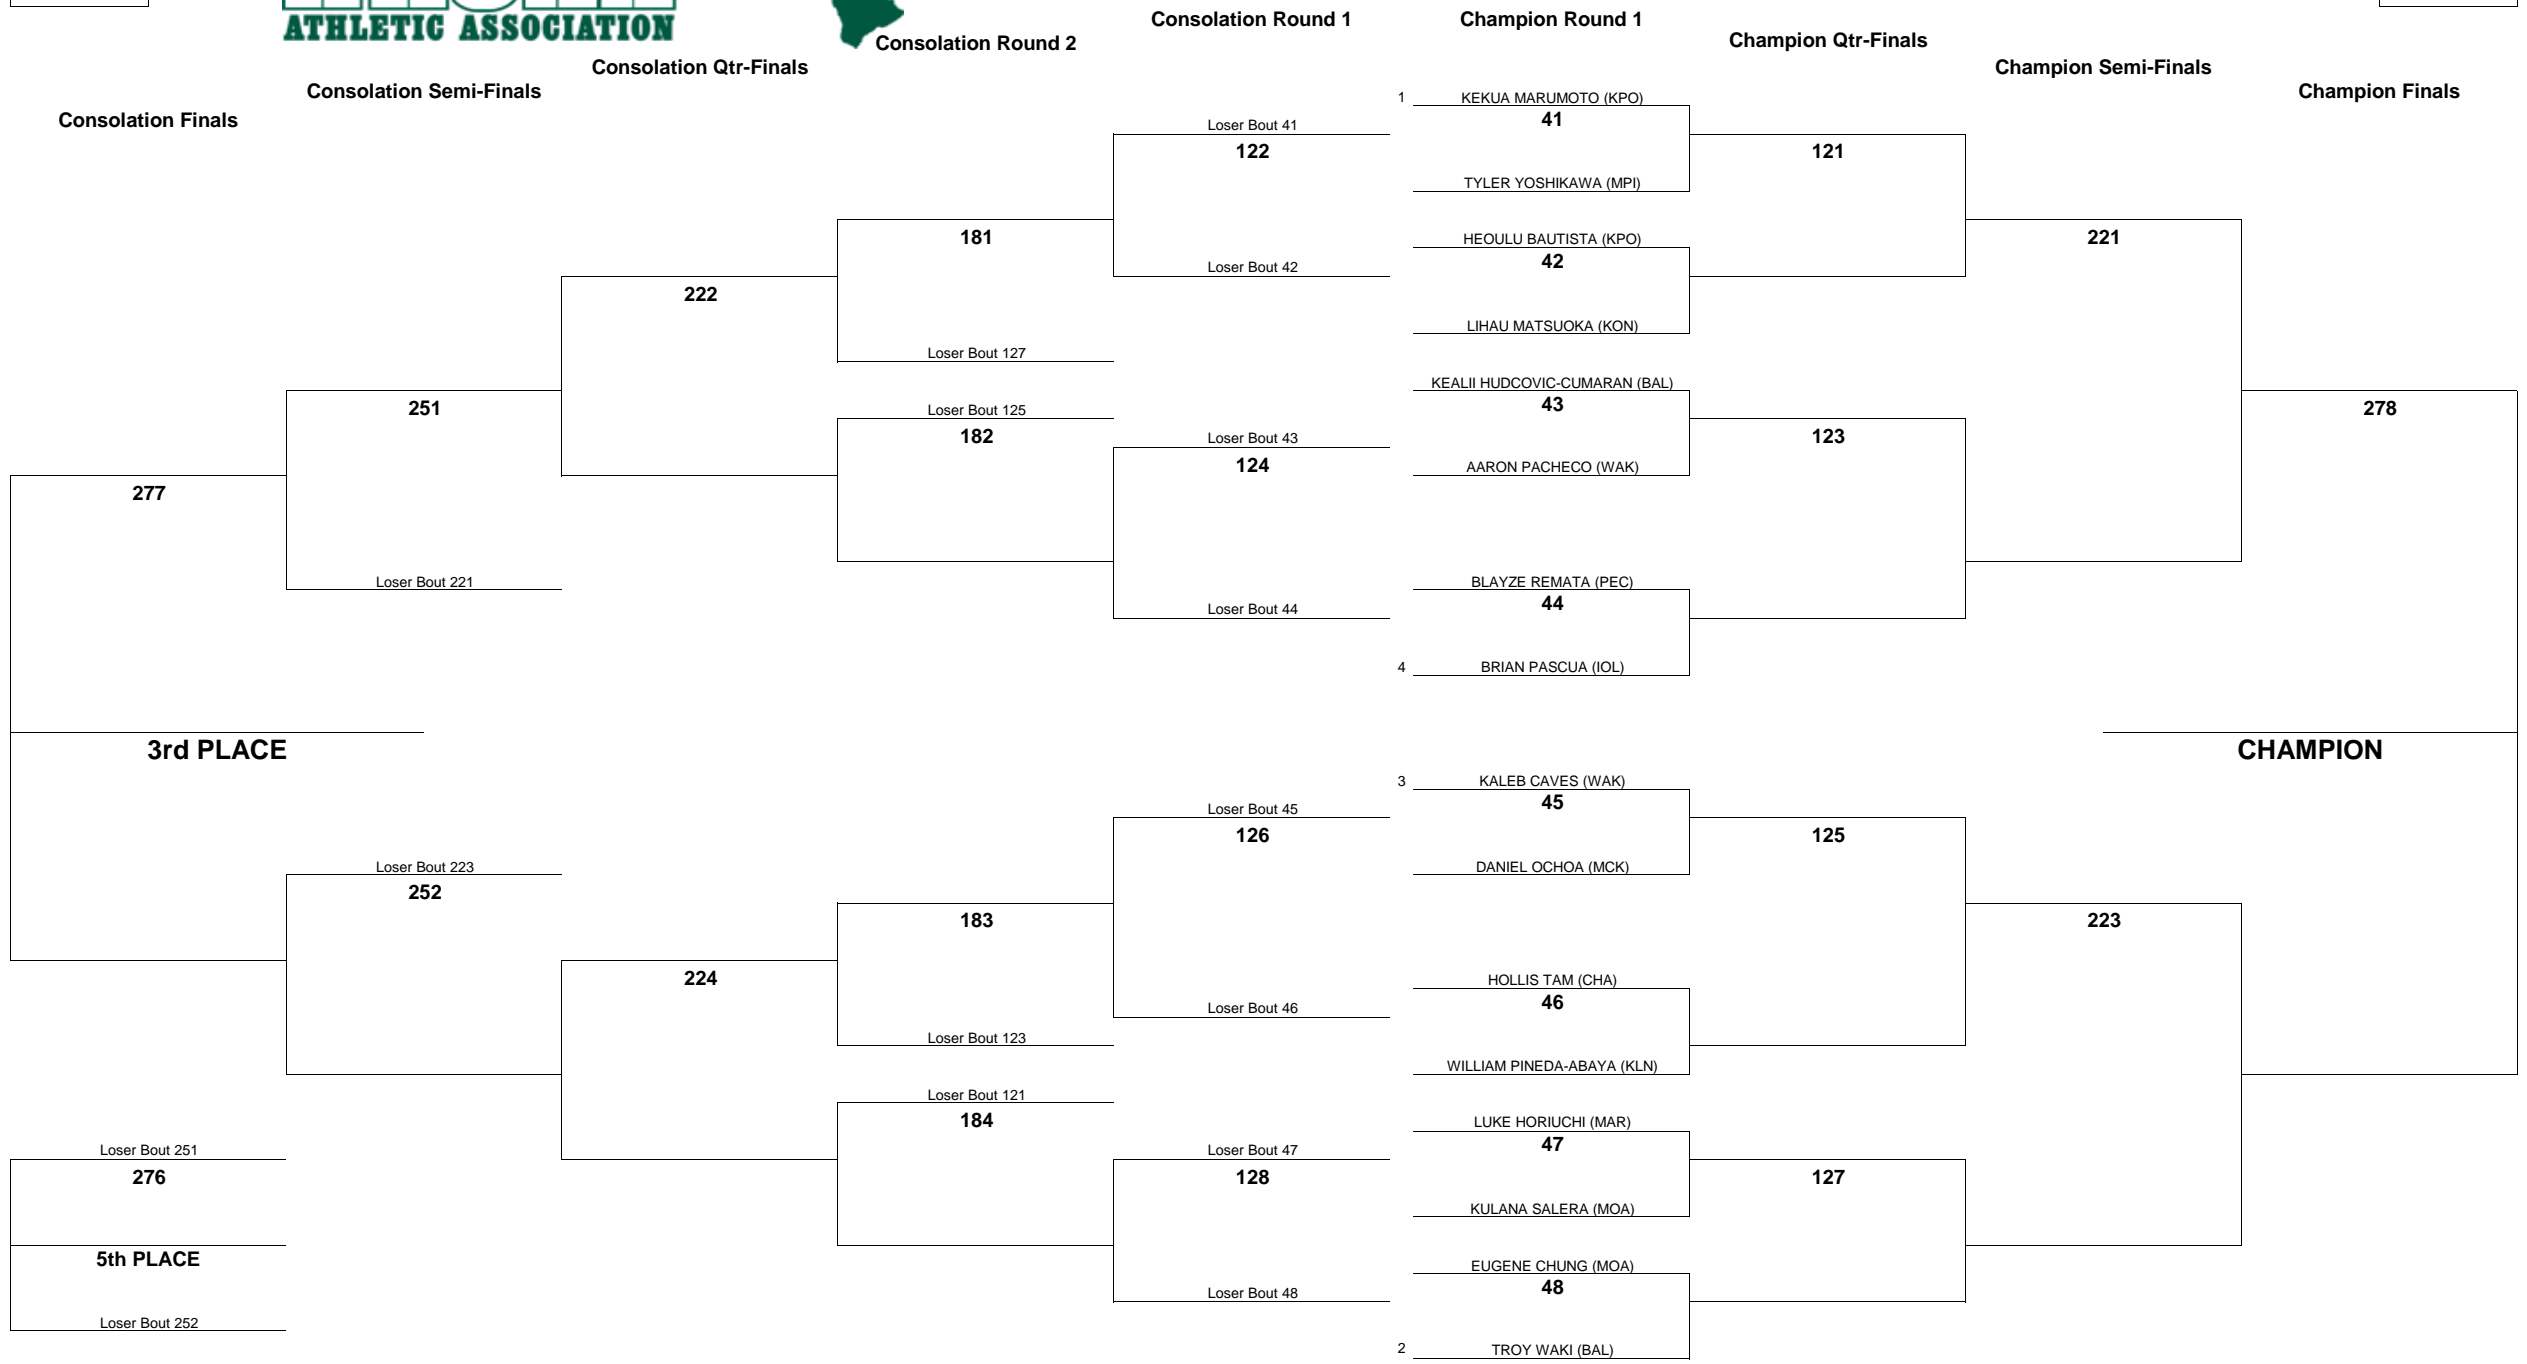

HAWAII HIGH SCHOOL ATHLETIC ASSOCIATION 2015 BOYS JUDO CHAMPIONSHIPS

WEIGHT CLASS

145

WEIGHT CLASS

145

WEIGHT CLASS
161

HAWAII HIGH SCHOOL ATHLETIC ASSOCIATION 2015 BOYS JUDO CHAMPIONSHIPS

WEIGHT CLASS
161