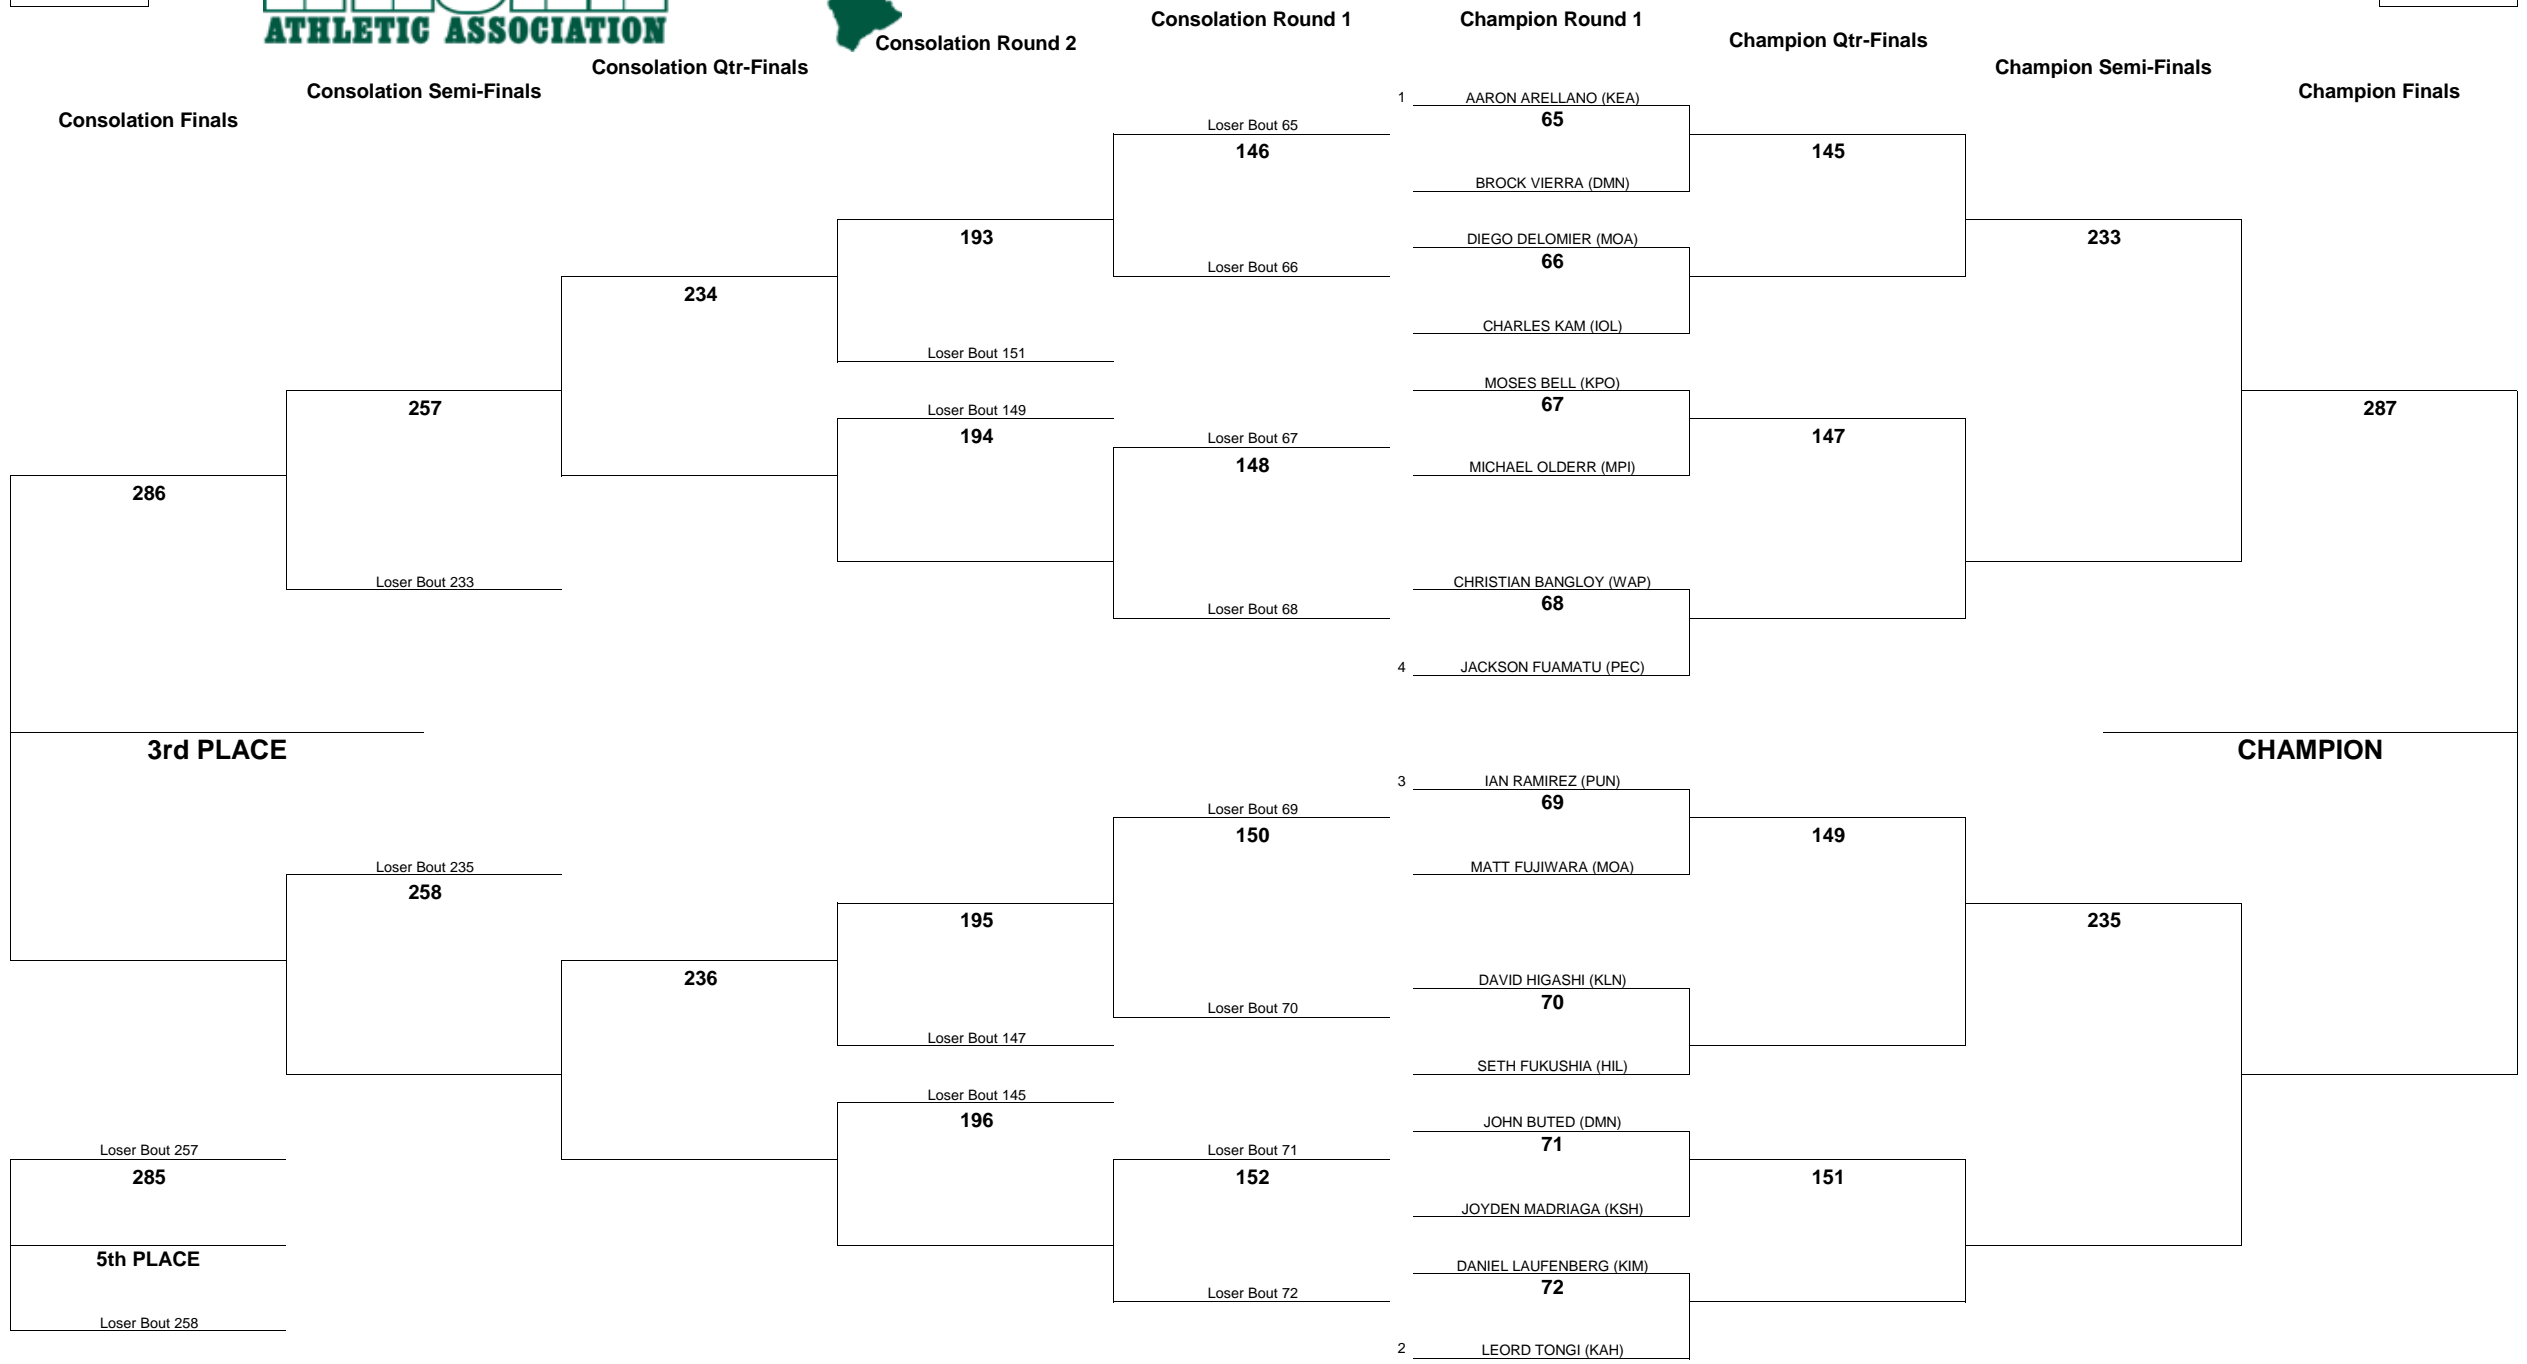

HAWAII HIGH SCHOOL ATHLETIC ASSOCIATION 2015 BOYS JUDO CHAMPIONSHIPS

WEIGHT CLASS
220

WEIGHT CLASS
220