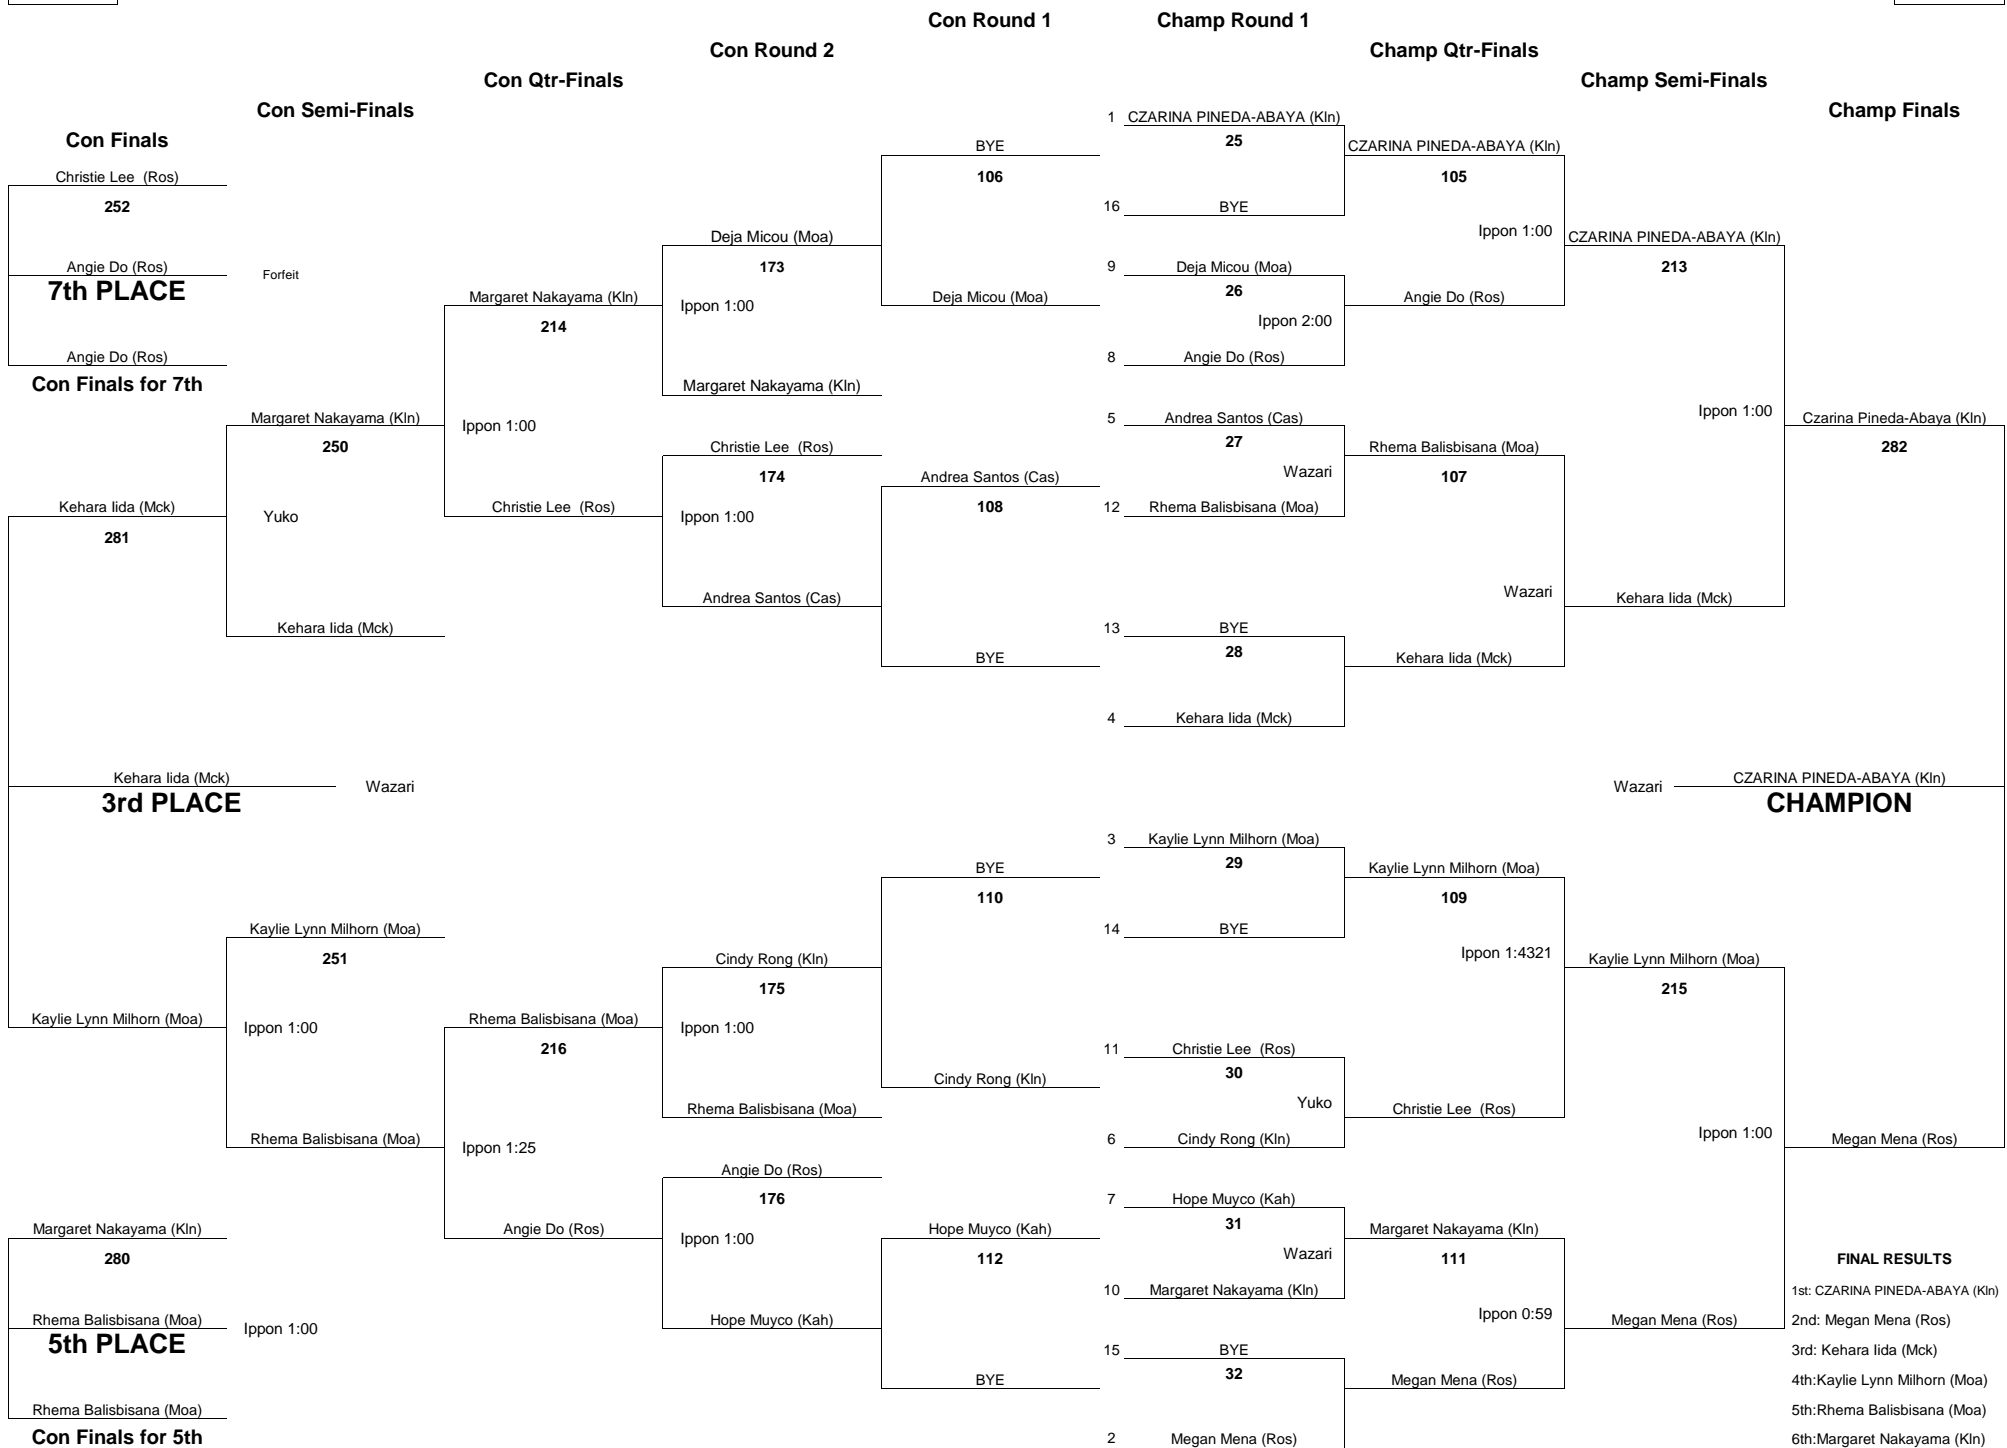

109

WEIGHT CLASS

109

OIA EASTERN DIVISION 2015 GIRLS JUDO CHAMPIONSHIPS

WEIGHT CLASS

115

WEIGHT CLASS

115