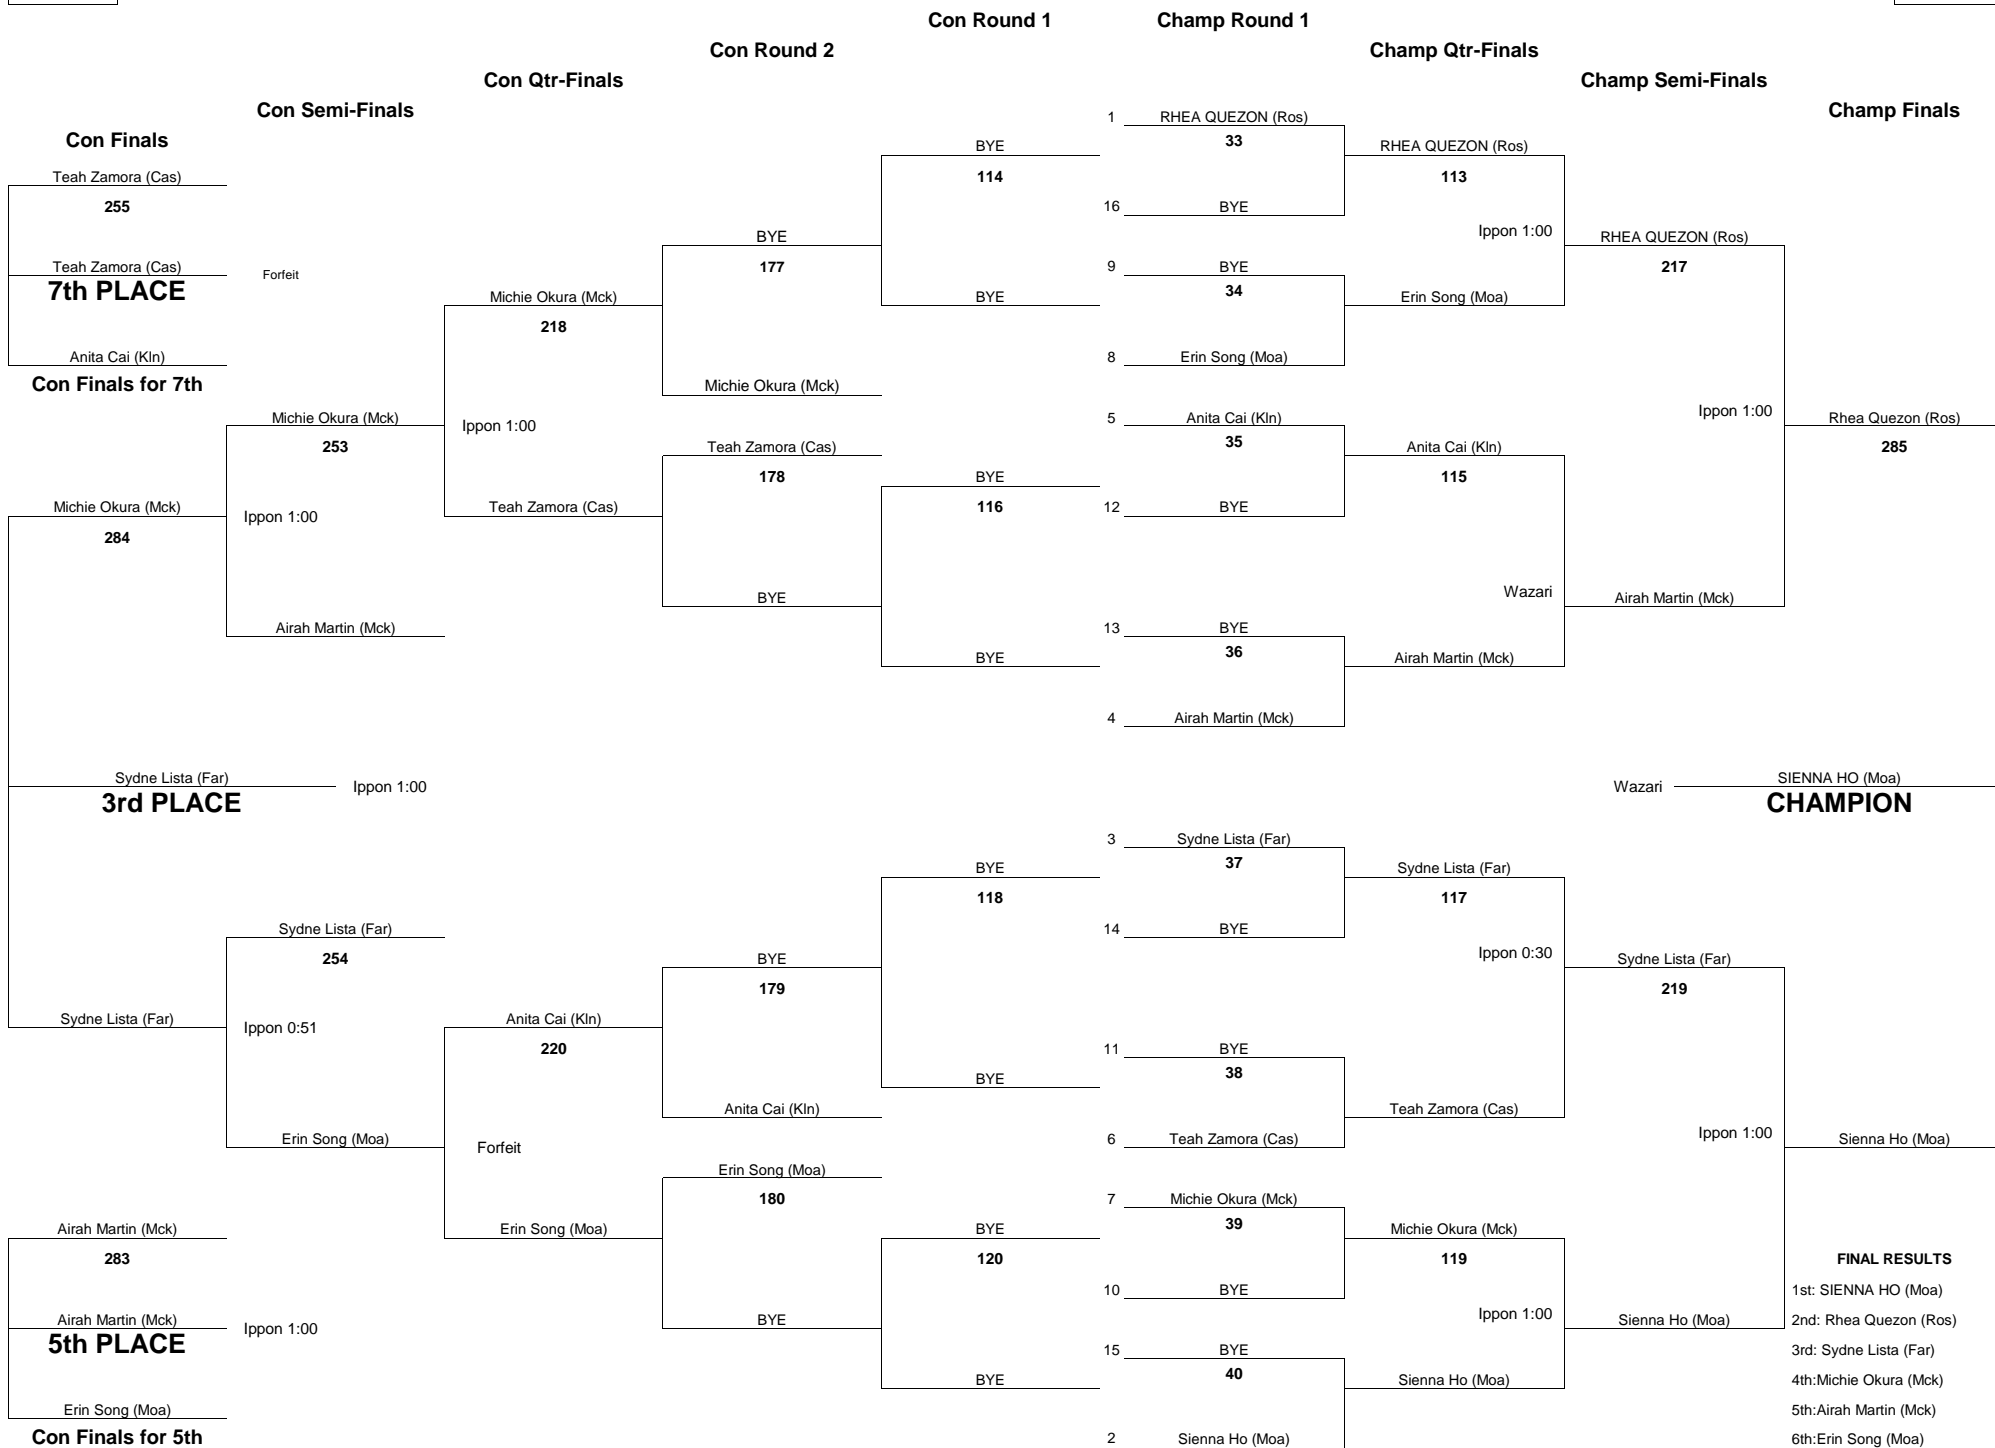

OIA EASTERN DIVISION 2015 GIRLS JUDO CHAMPIONSHIPS

WEIGHT CLASS

122

WEIGHT CLASS

122