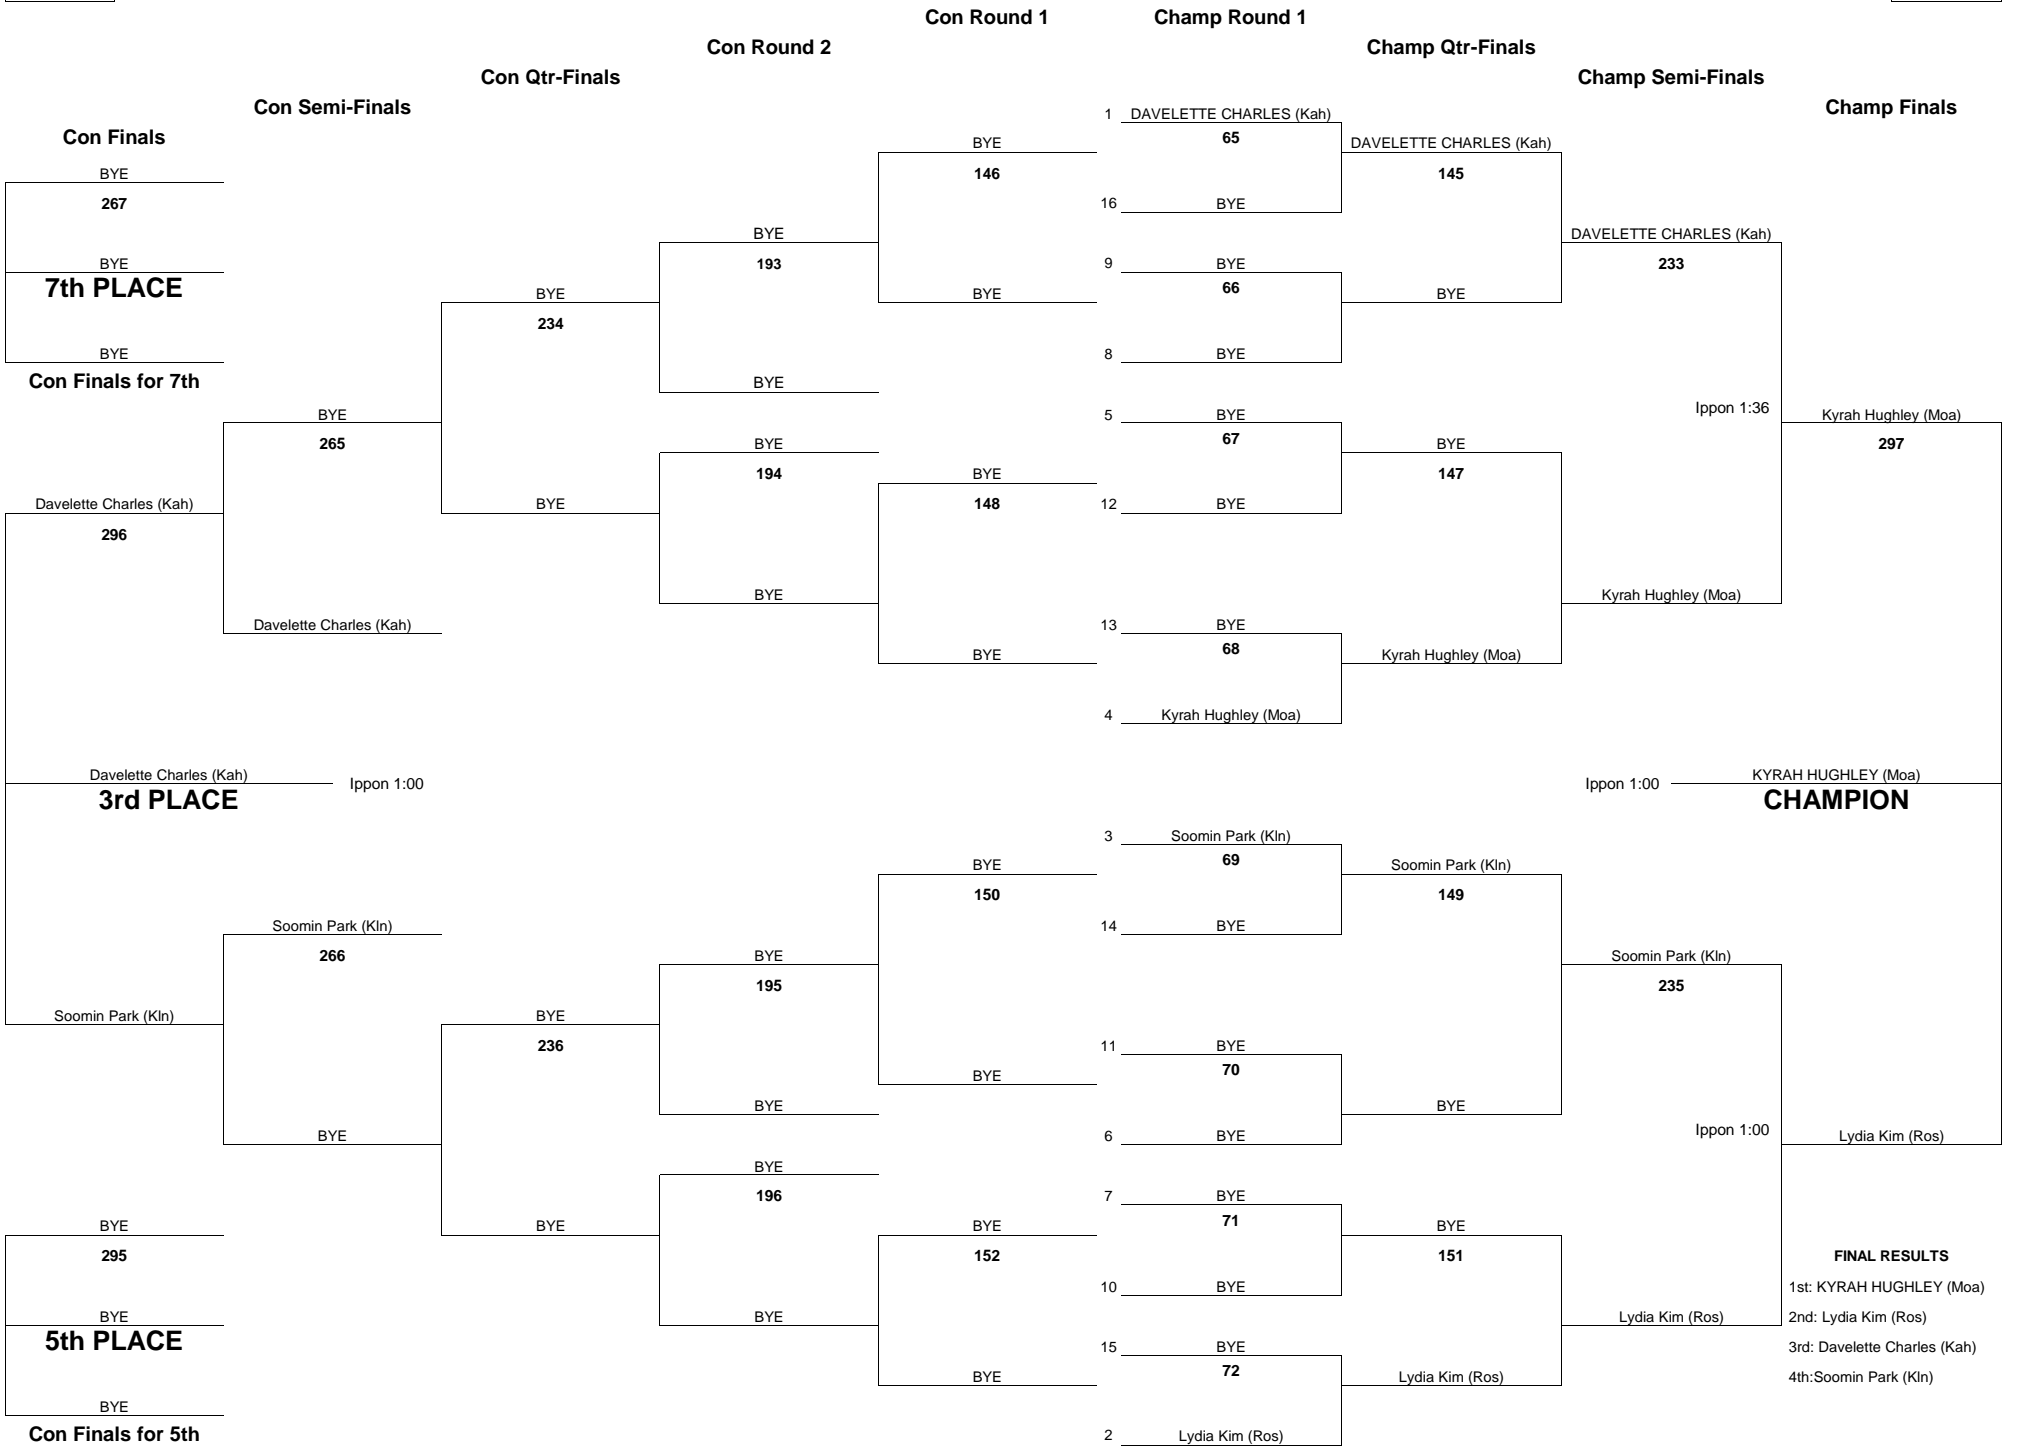

OIA EASTERN DIVISION 2015 GIRLS JUDO CHAMPIONSHIPS