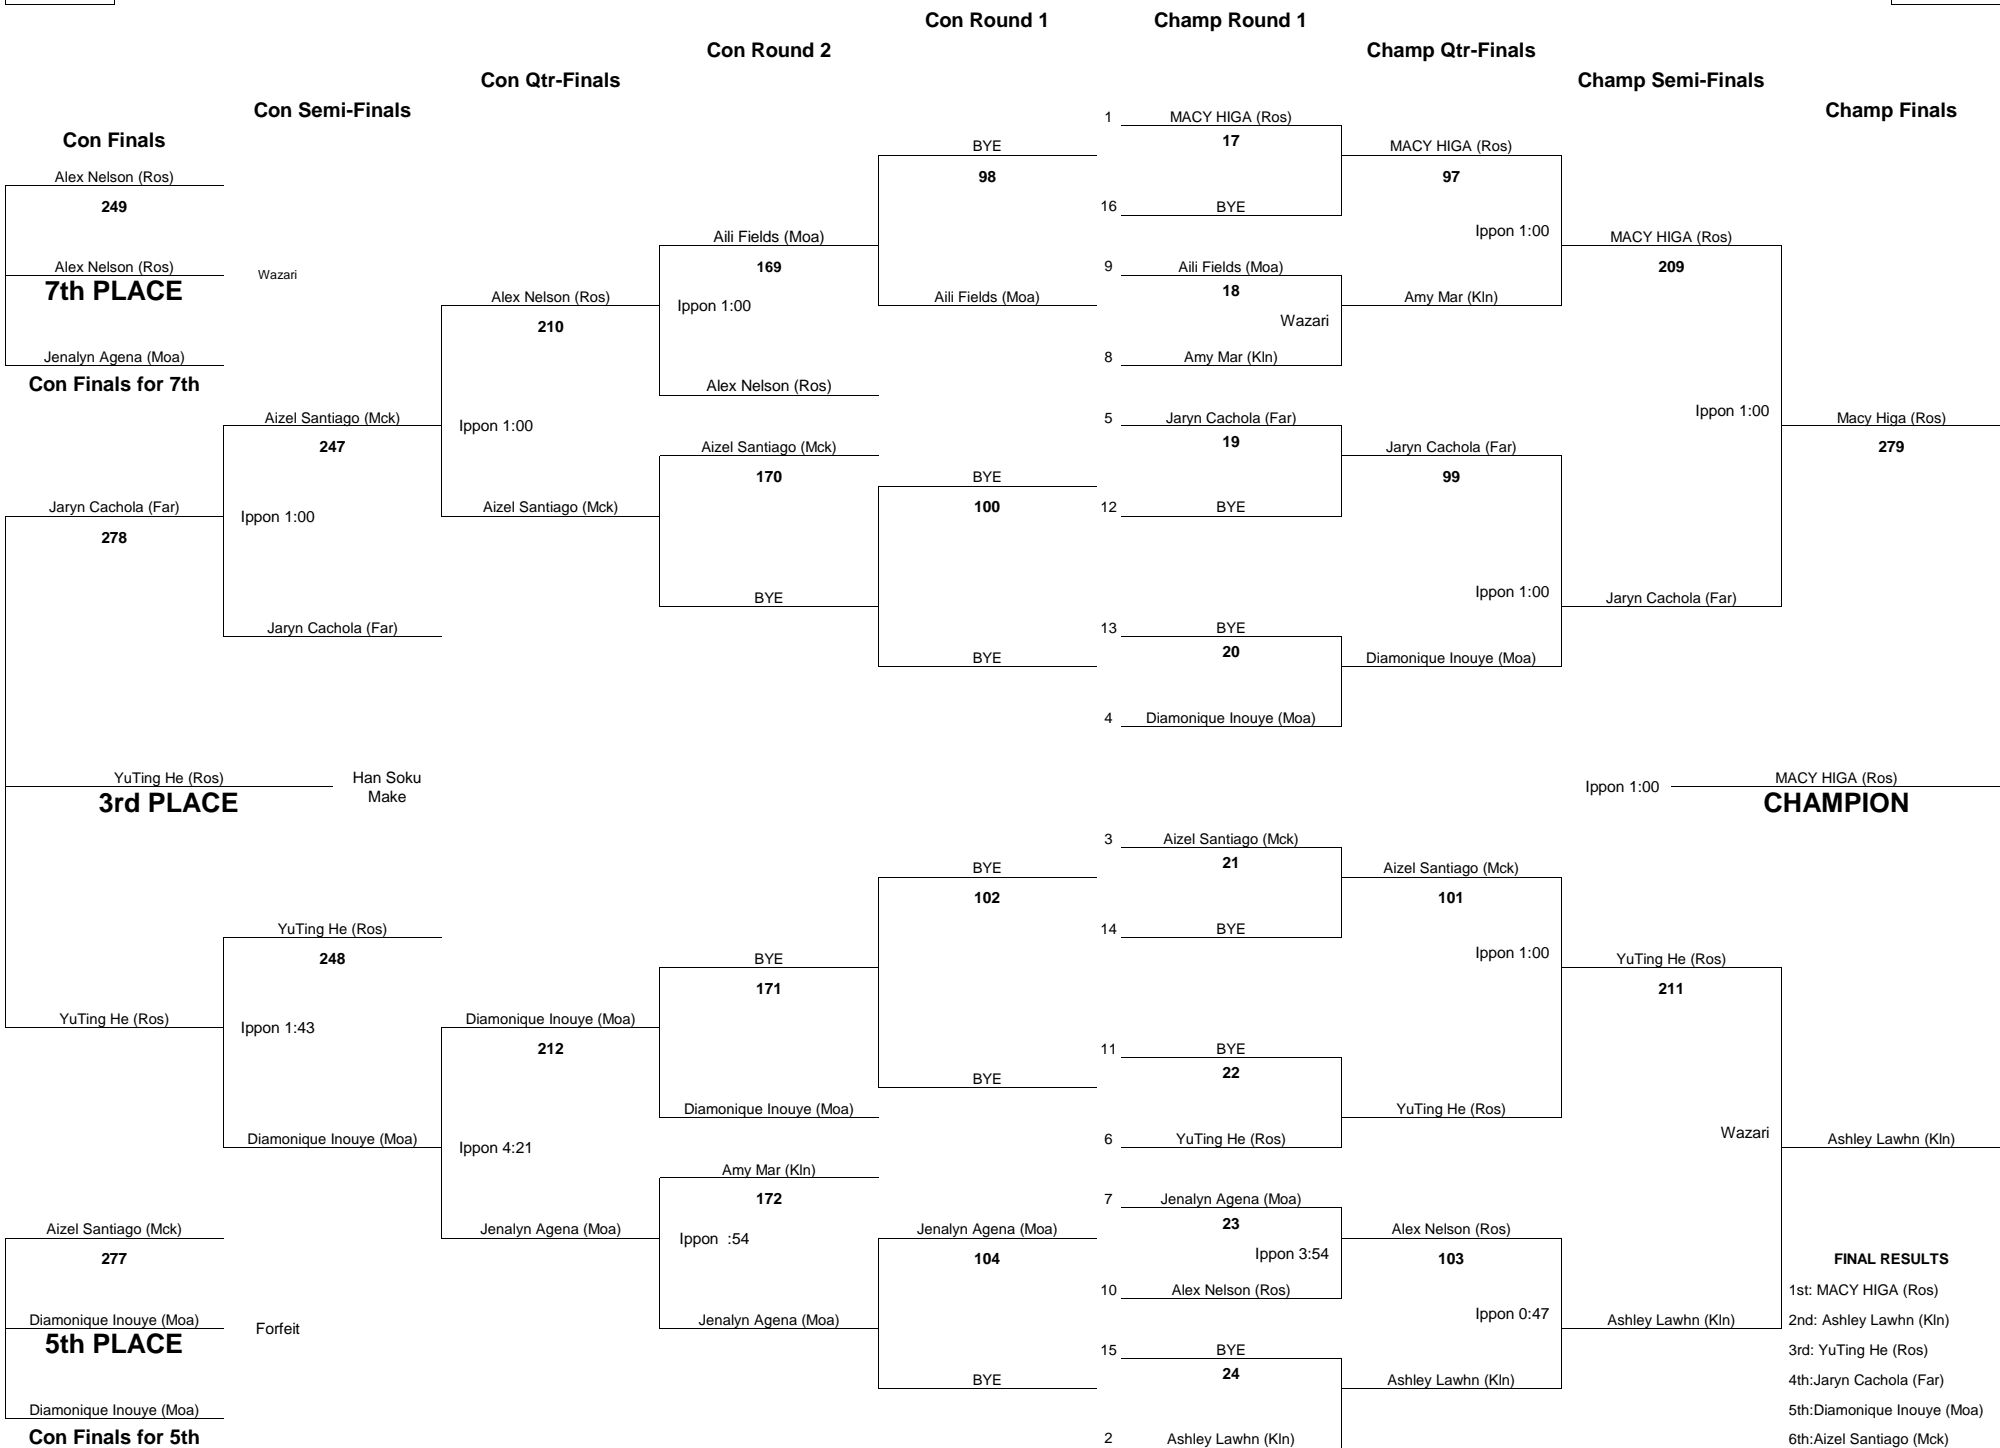

OIA EASTERN DIVISION
2015 GIRLS JUDO CHAMPIONSHIPS

OIA EASTERN DIVISION 2015 GIRLS JUDO CHAMPIONSHIPS

WEIGHT CLASS

103

WEIGHT CLASS

103

OIA EASTERN DIVISION 2015 GIRLS JUDO CHAMPIONSHIPS

WEIGHT CLASS

109

WEIGHT CLASS

109

OIA EASTERN DIVISION 2015 GIRLS JUDO CHAMPIONSHIPS

WEIGHT CLASS

115

WEIGHT CLASS

115