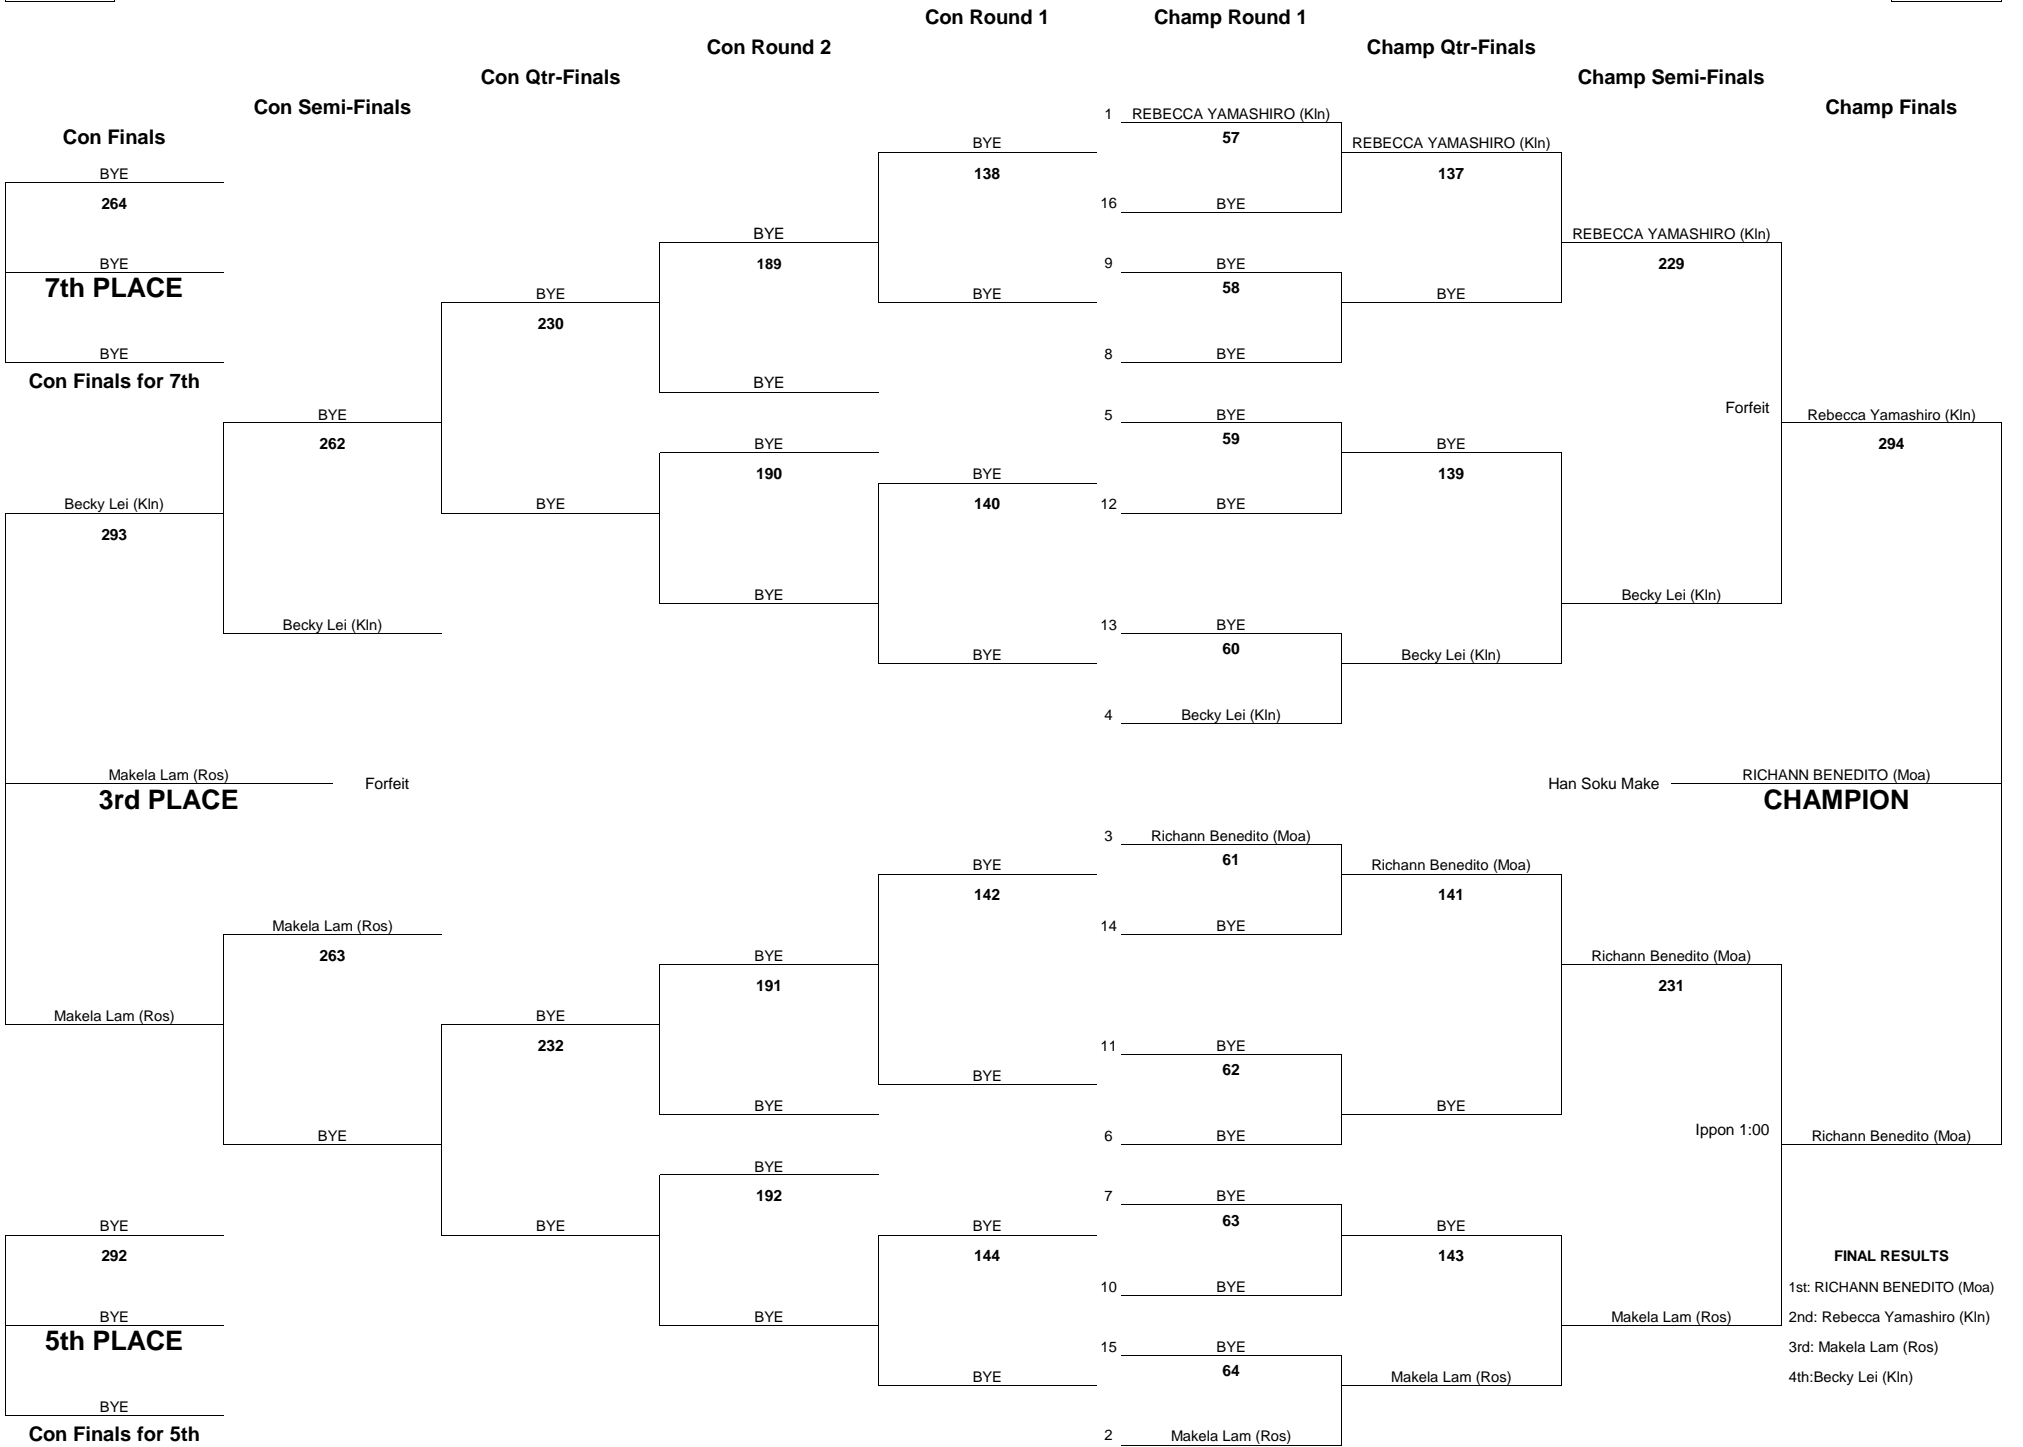

OIA EASTERN DIVISION 2015 GIRLS JUDO CHAMPIONSHIPS

WEIGHT CLASS

122

WEIGHT CLASS

122

OIA EASTERN DIVISION
2015 GIRLS JUDO CHAMPIONSHIPS

OIA EASTERN DIVISION
2015 GIRLS JUDO CHAMPIONSHIPS

OIA EASTERN DIVISION 2015 GIRLS JUDO CHAMPIONSHIPS