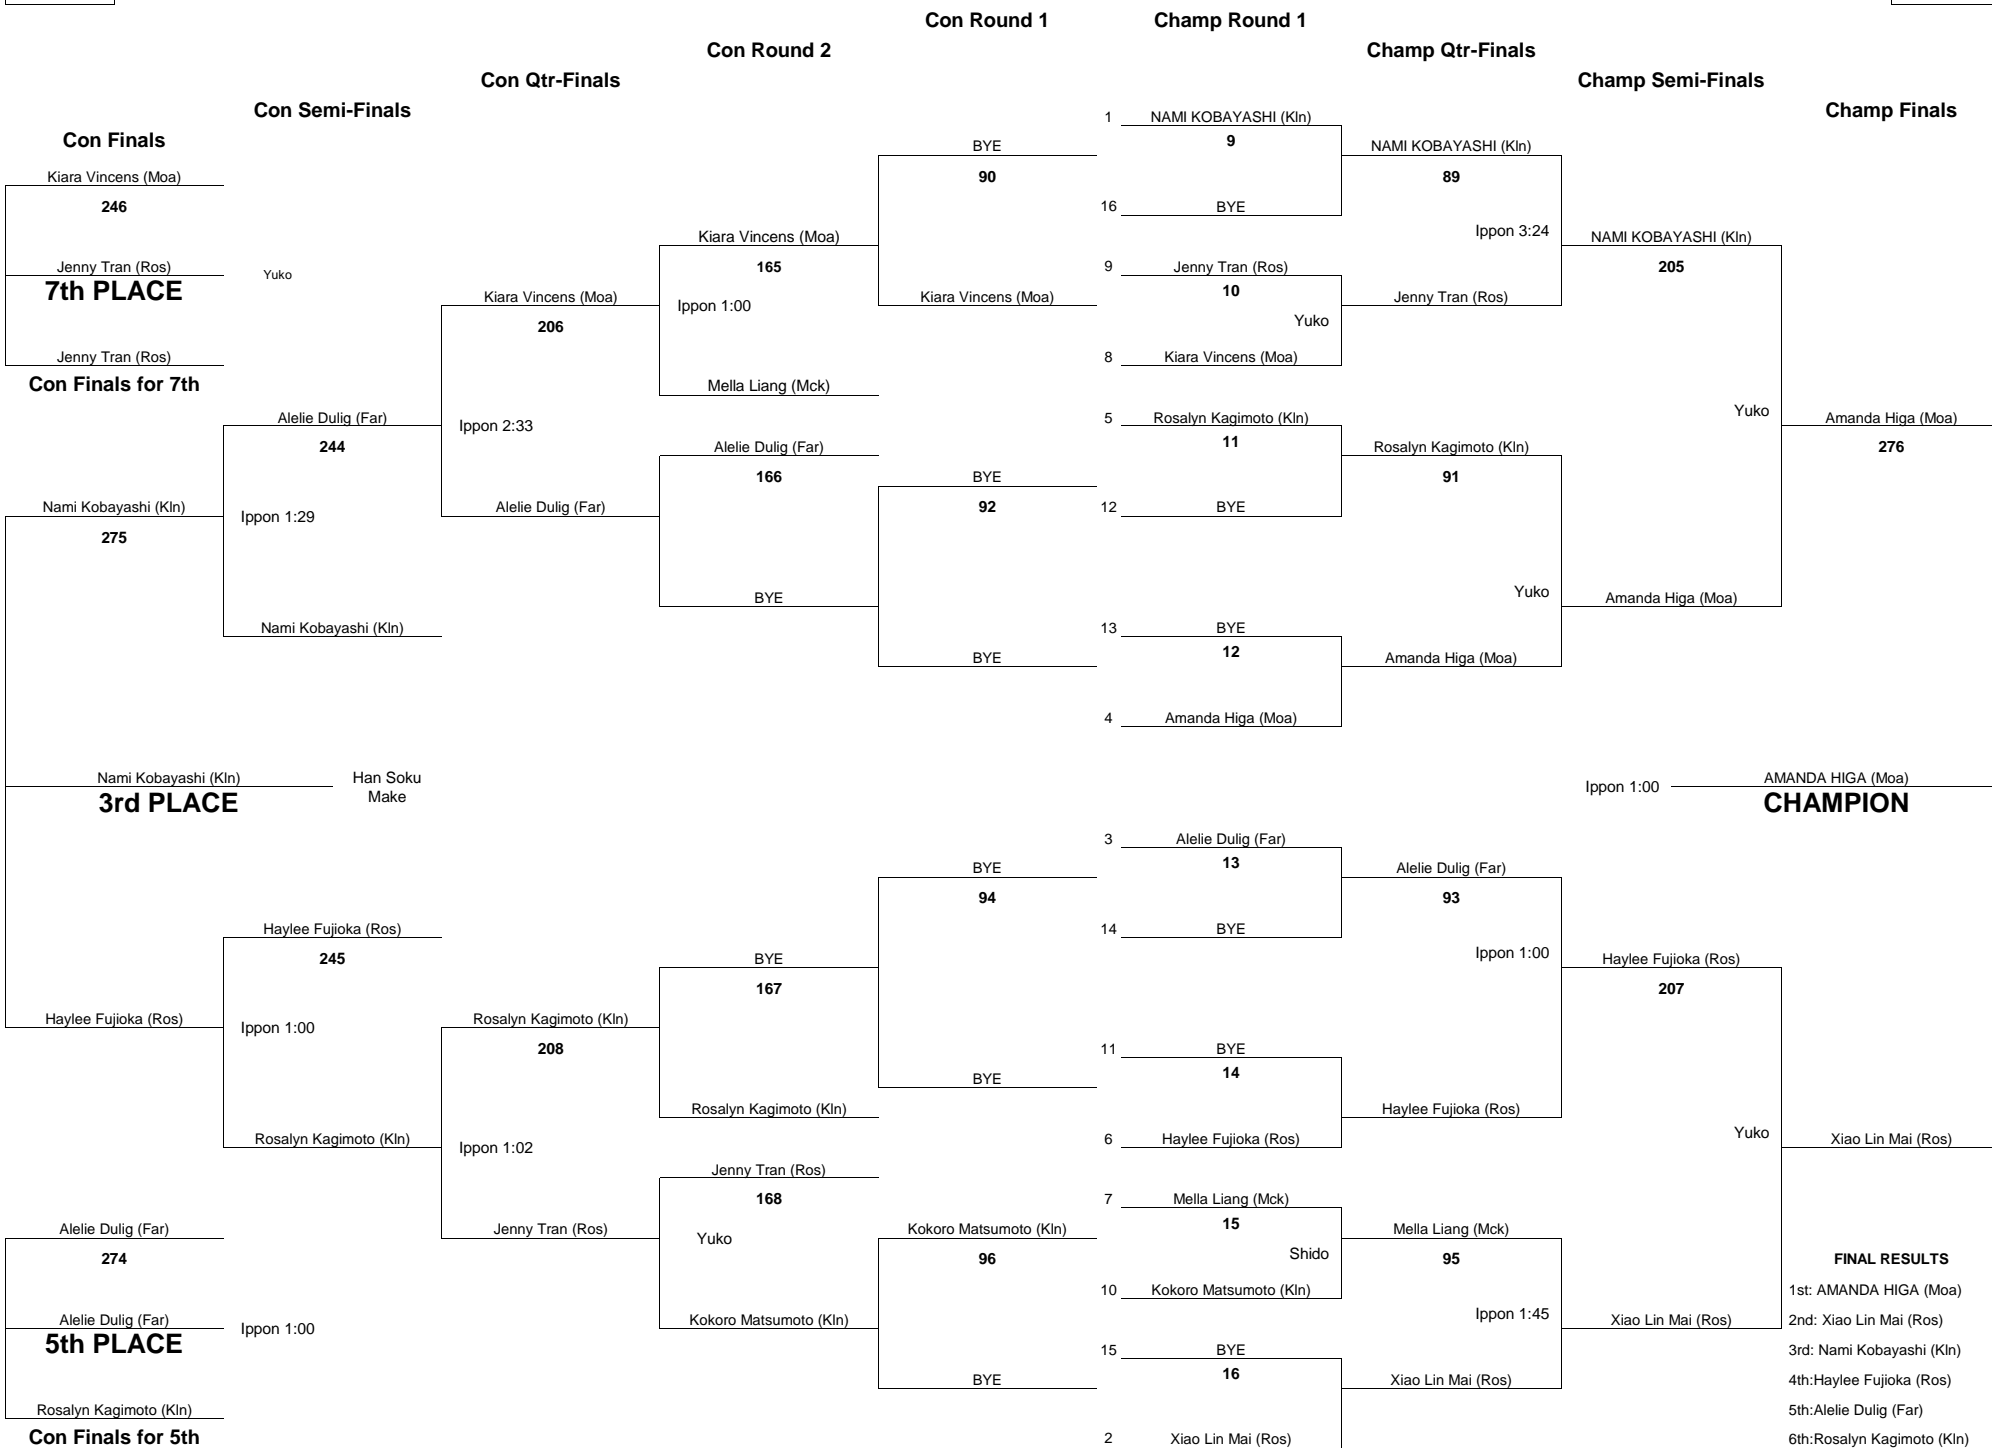

OIA EASTERN DIVISION
2015 GIRLS JUDO CHAMPIONSHIPS

OIA EASTERN DIVISION 2015 GIRLS JUDO CHAMPIONSHIPS

WEIGHT CLASS

103

WEIGHT CLASS

103

OIA EASTERN DIVISION 2015 GIRLS JUDO CHAMPIONSHIPS

WEIGHT CLASS