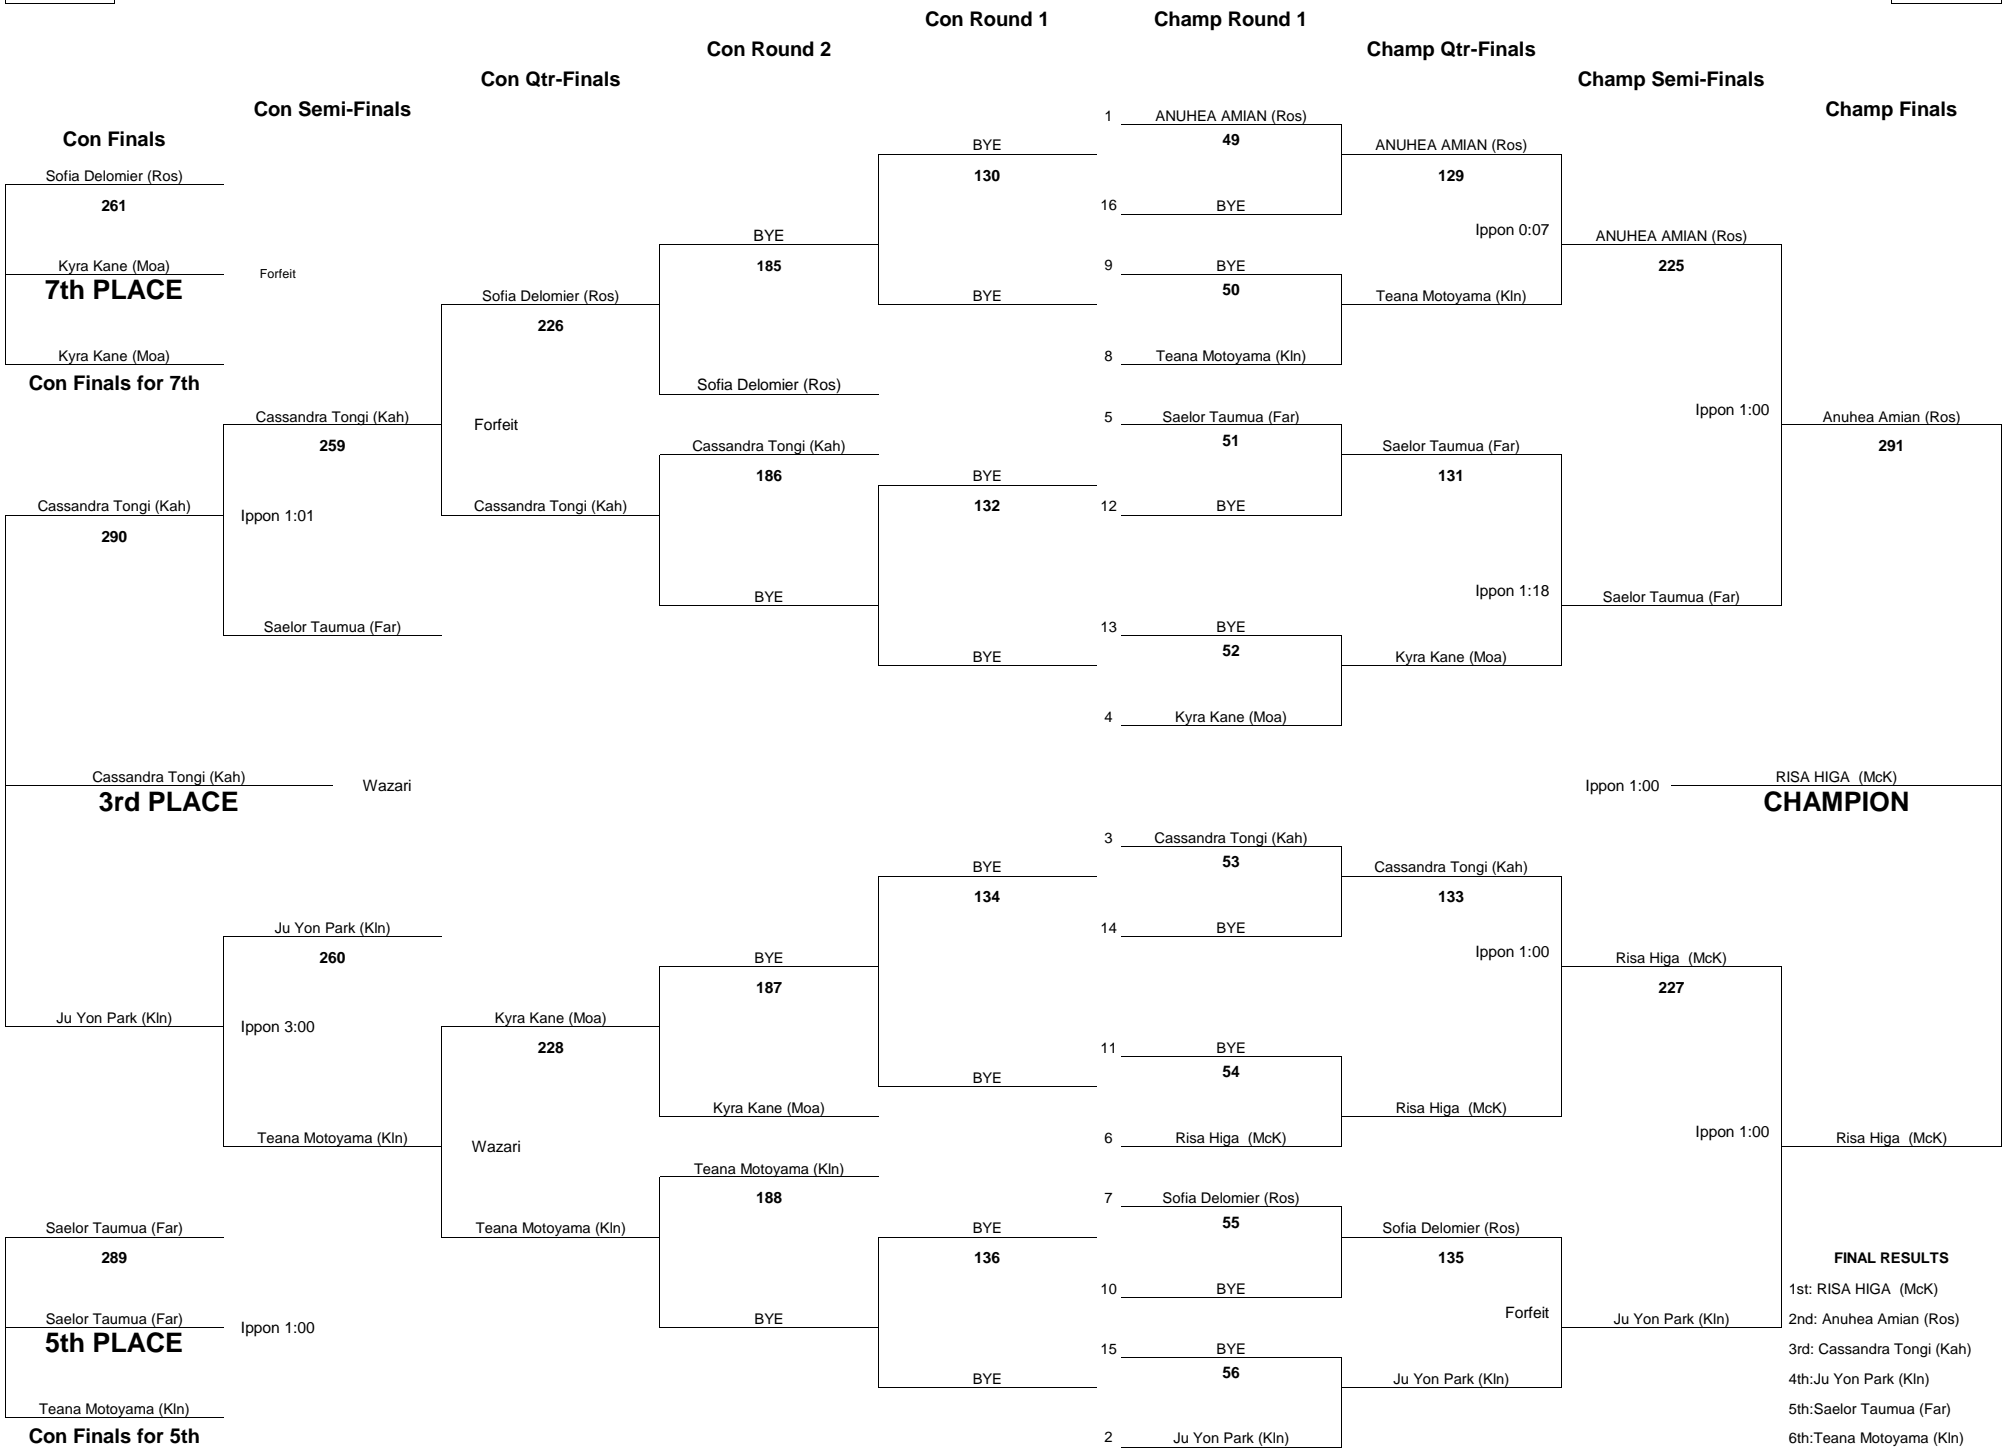

OIA EASTERN DIVISION 2015 GIRLS JUDO CHAMPIONSHIPS

WEIGHT CLASS

122

WEIGHT CLASS

122

OIA EASTERN DIVISION
2015 GIRLS JUDO CHAMPIONSHIPS

OIA EASTERN DIVISION
2015 GIRLS JUDO CHAMPIONSHIPS

OIA EASTERN DIVISION 2015 GIRLS JUDO CHAMPIONSHIPS