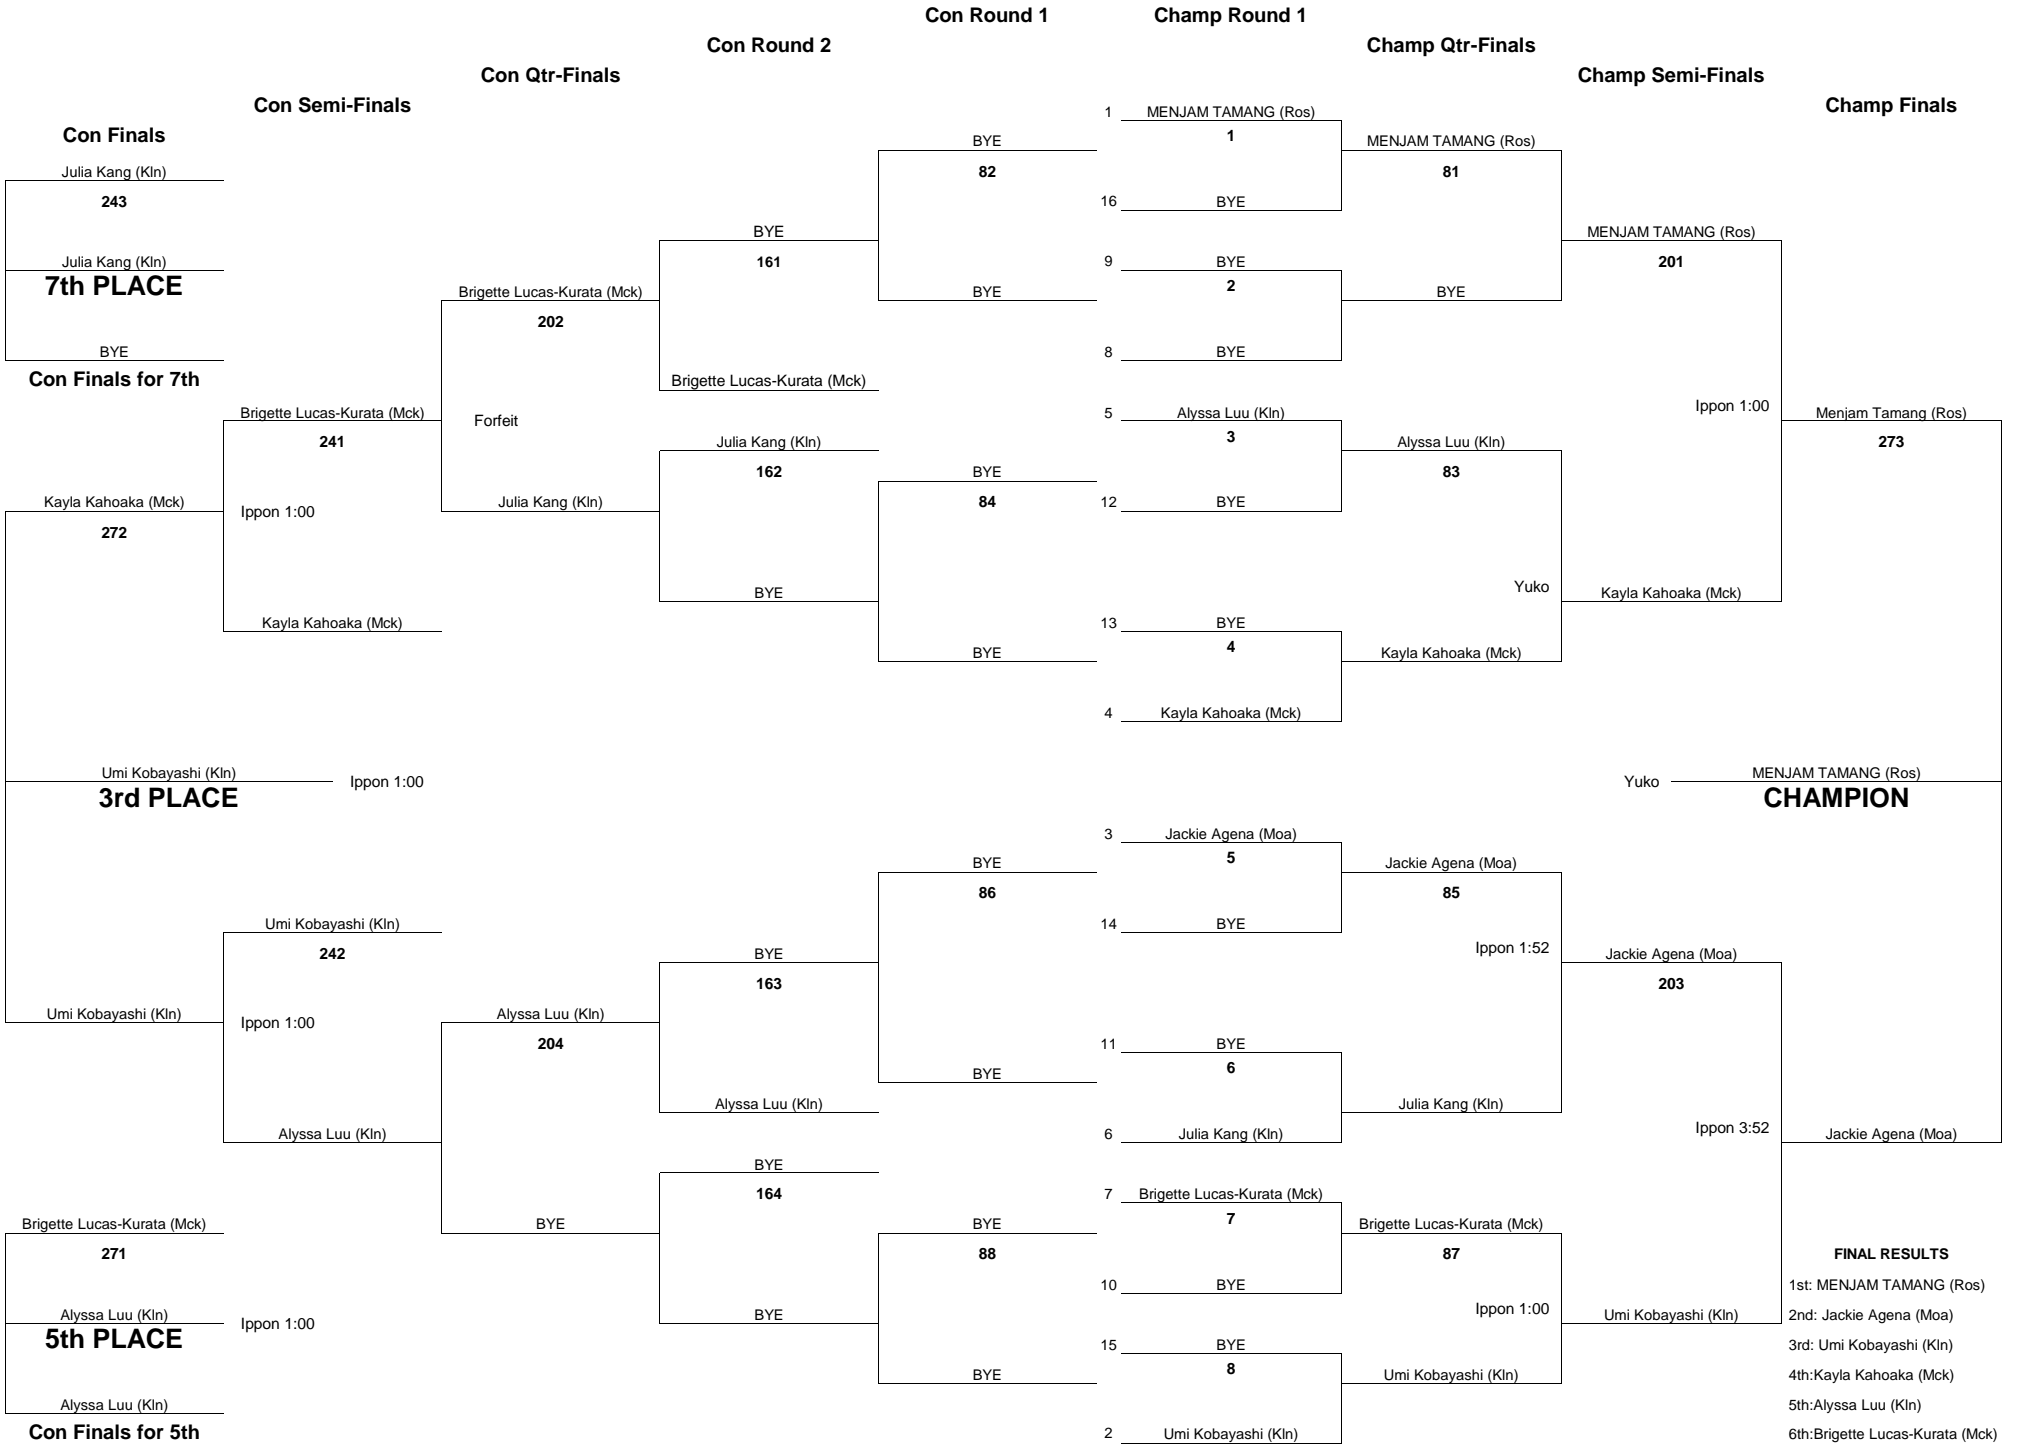

OIA EASTERN DIVISION
2015 GIRLS JUDO CHAMPIONSHIPS

OIA EASTERN DIVISION 2015 GIRLS JUDO CHAMPIONSHIPS

WEIGHT CLASS

103

WEIGHT CLASS

103

OIA EASTERN DIVISION 2015 GIRLS JUDO CHAMPIONSHIPS

WEIGHT CLASS

109

WEIGHT CLASS

109

OIA EASTERN DIVISION 2015 GIRLS JUDO CHAMPIONSHIPS

WEIGHT CLASS

115

WEIGHT CLASS

115