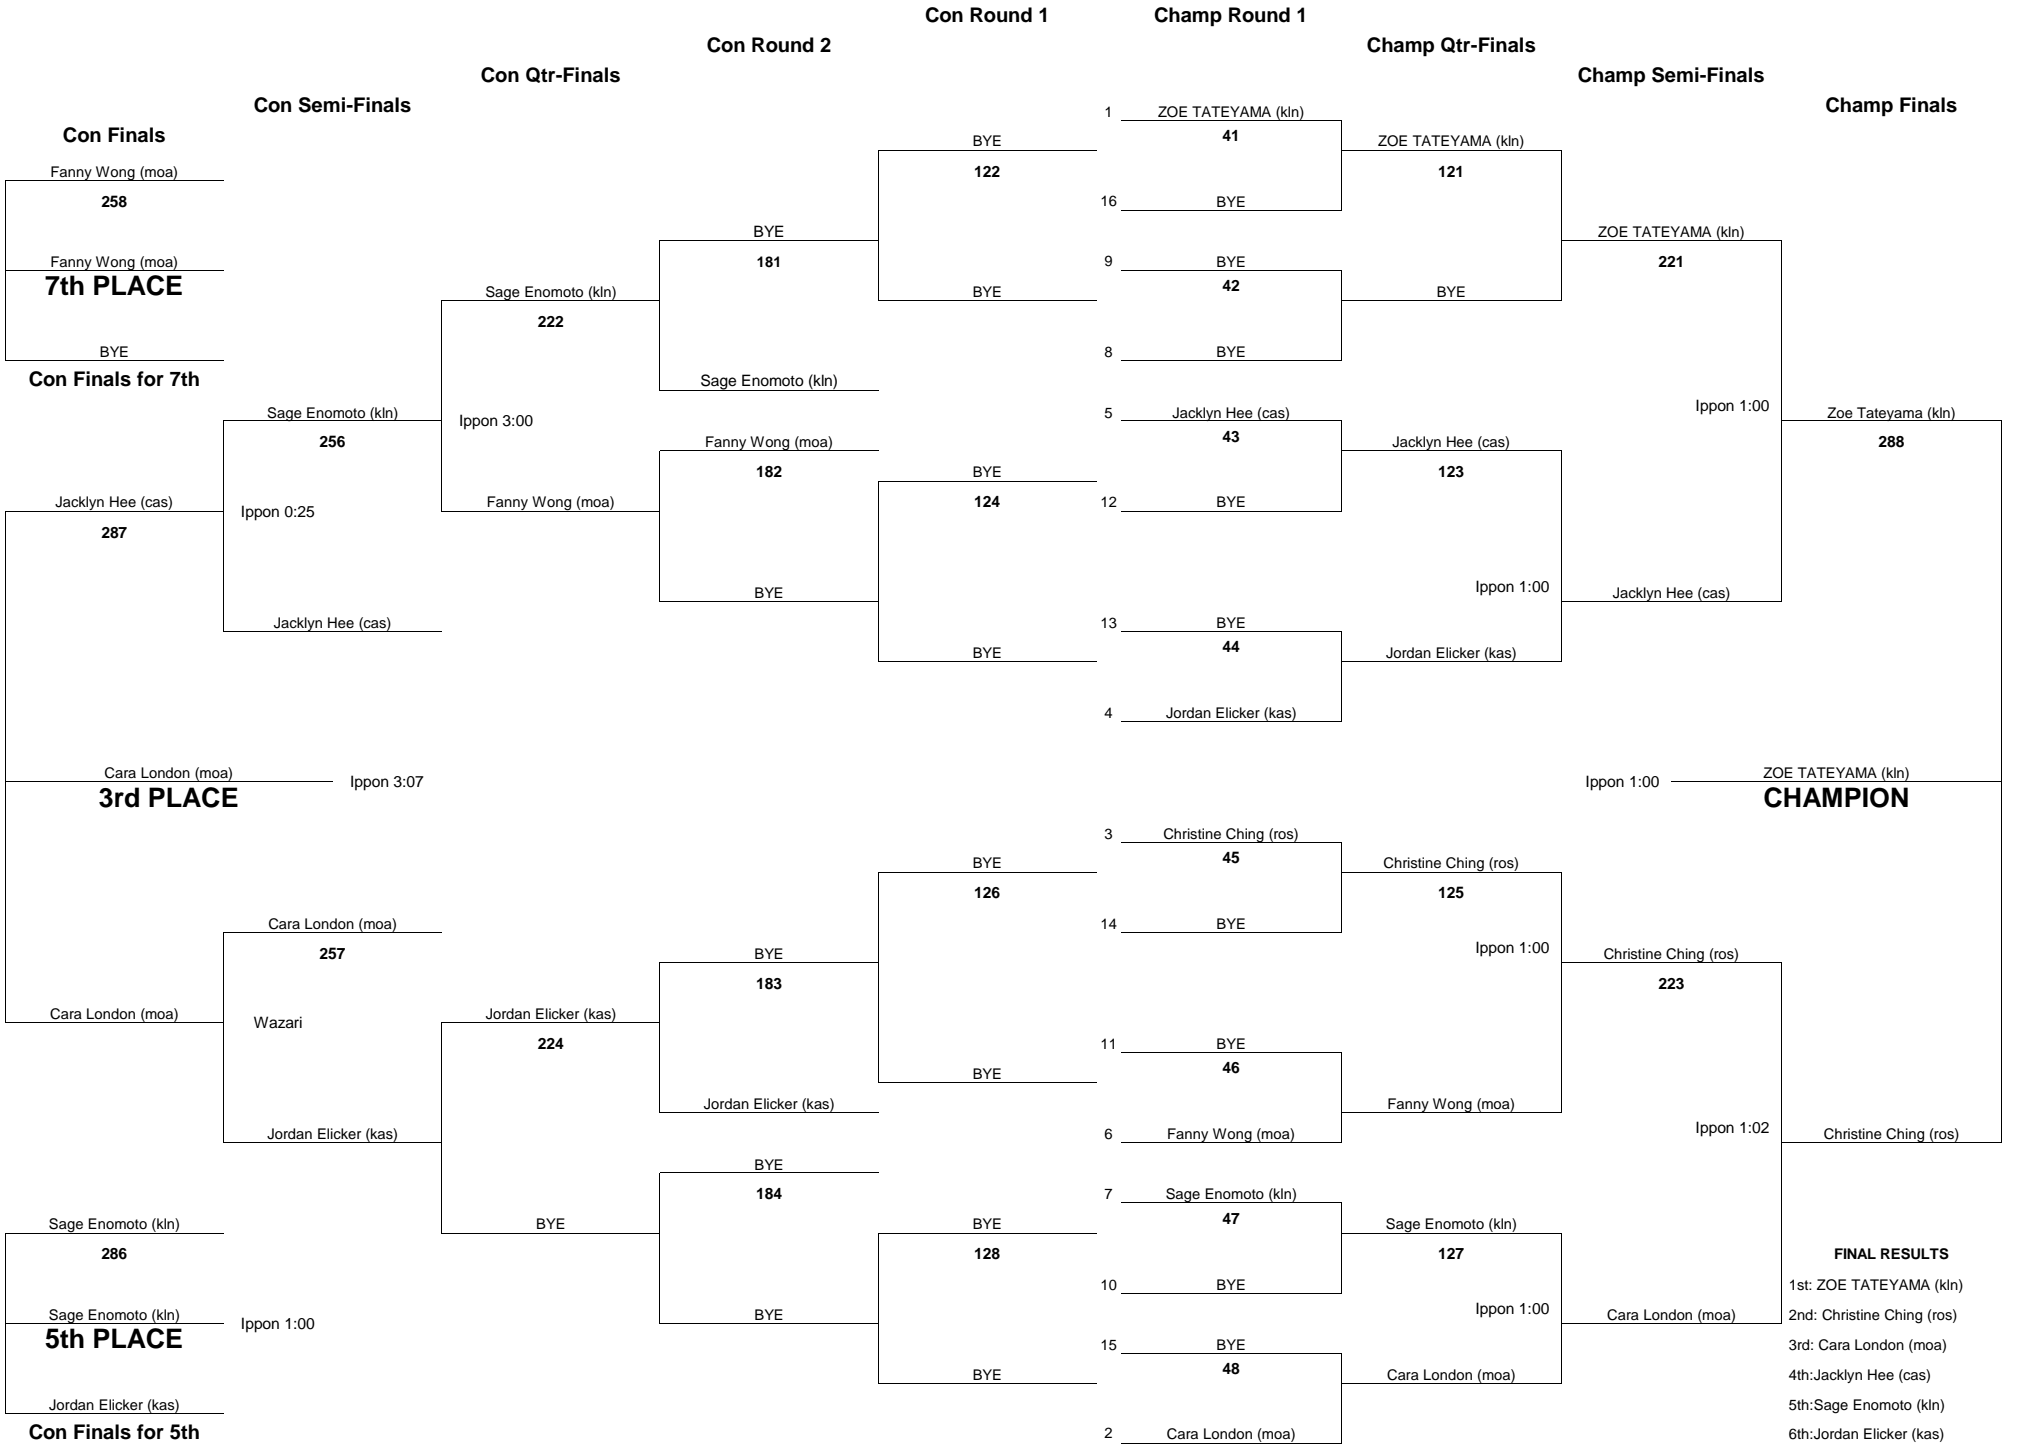

OIA EASTERN DIVISION 2015 GIRLS JUDO CHAMPIONSHIPS

WEIGHT CLASS

122

WEIGHT CLASS

122

OIA EASTERN DIVISION
2015 GIRLS JUDO CHAMPIONSHIPS

OIA EASTERN DIVISION
2015 GIRLS JUDO CHAMPIONSHIPS

OIA EASTERN DIVISION 2015 GIRLS JUDO CHAMPIONSHIPS