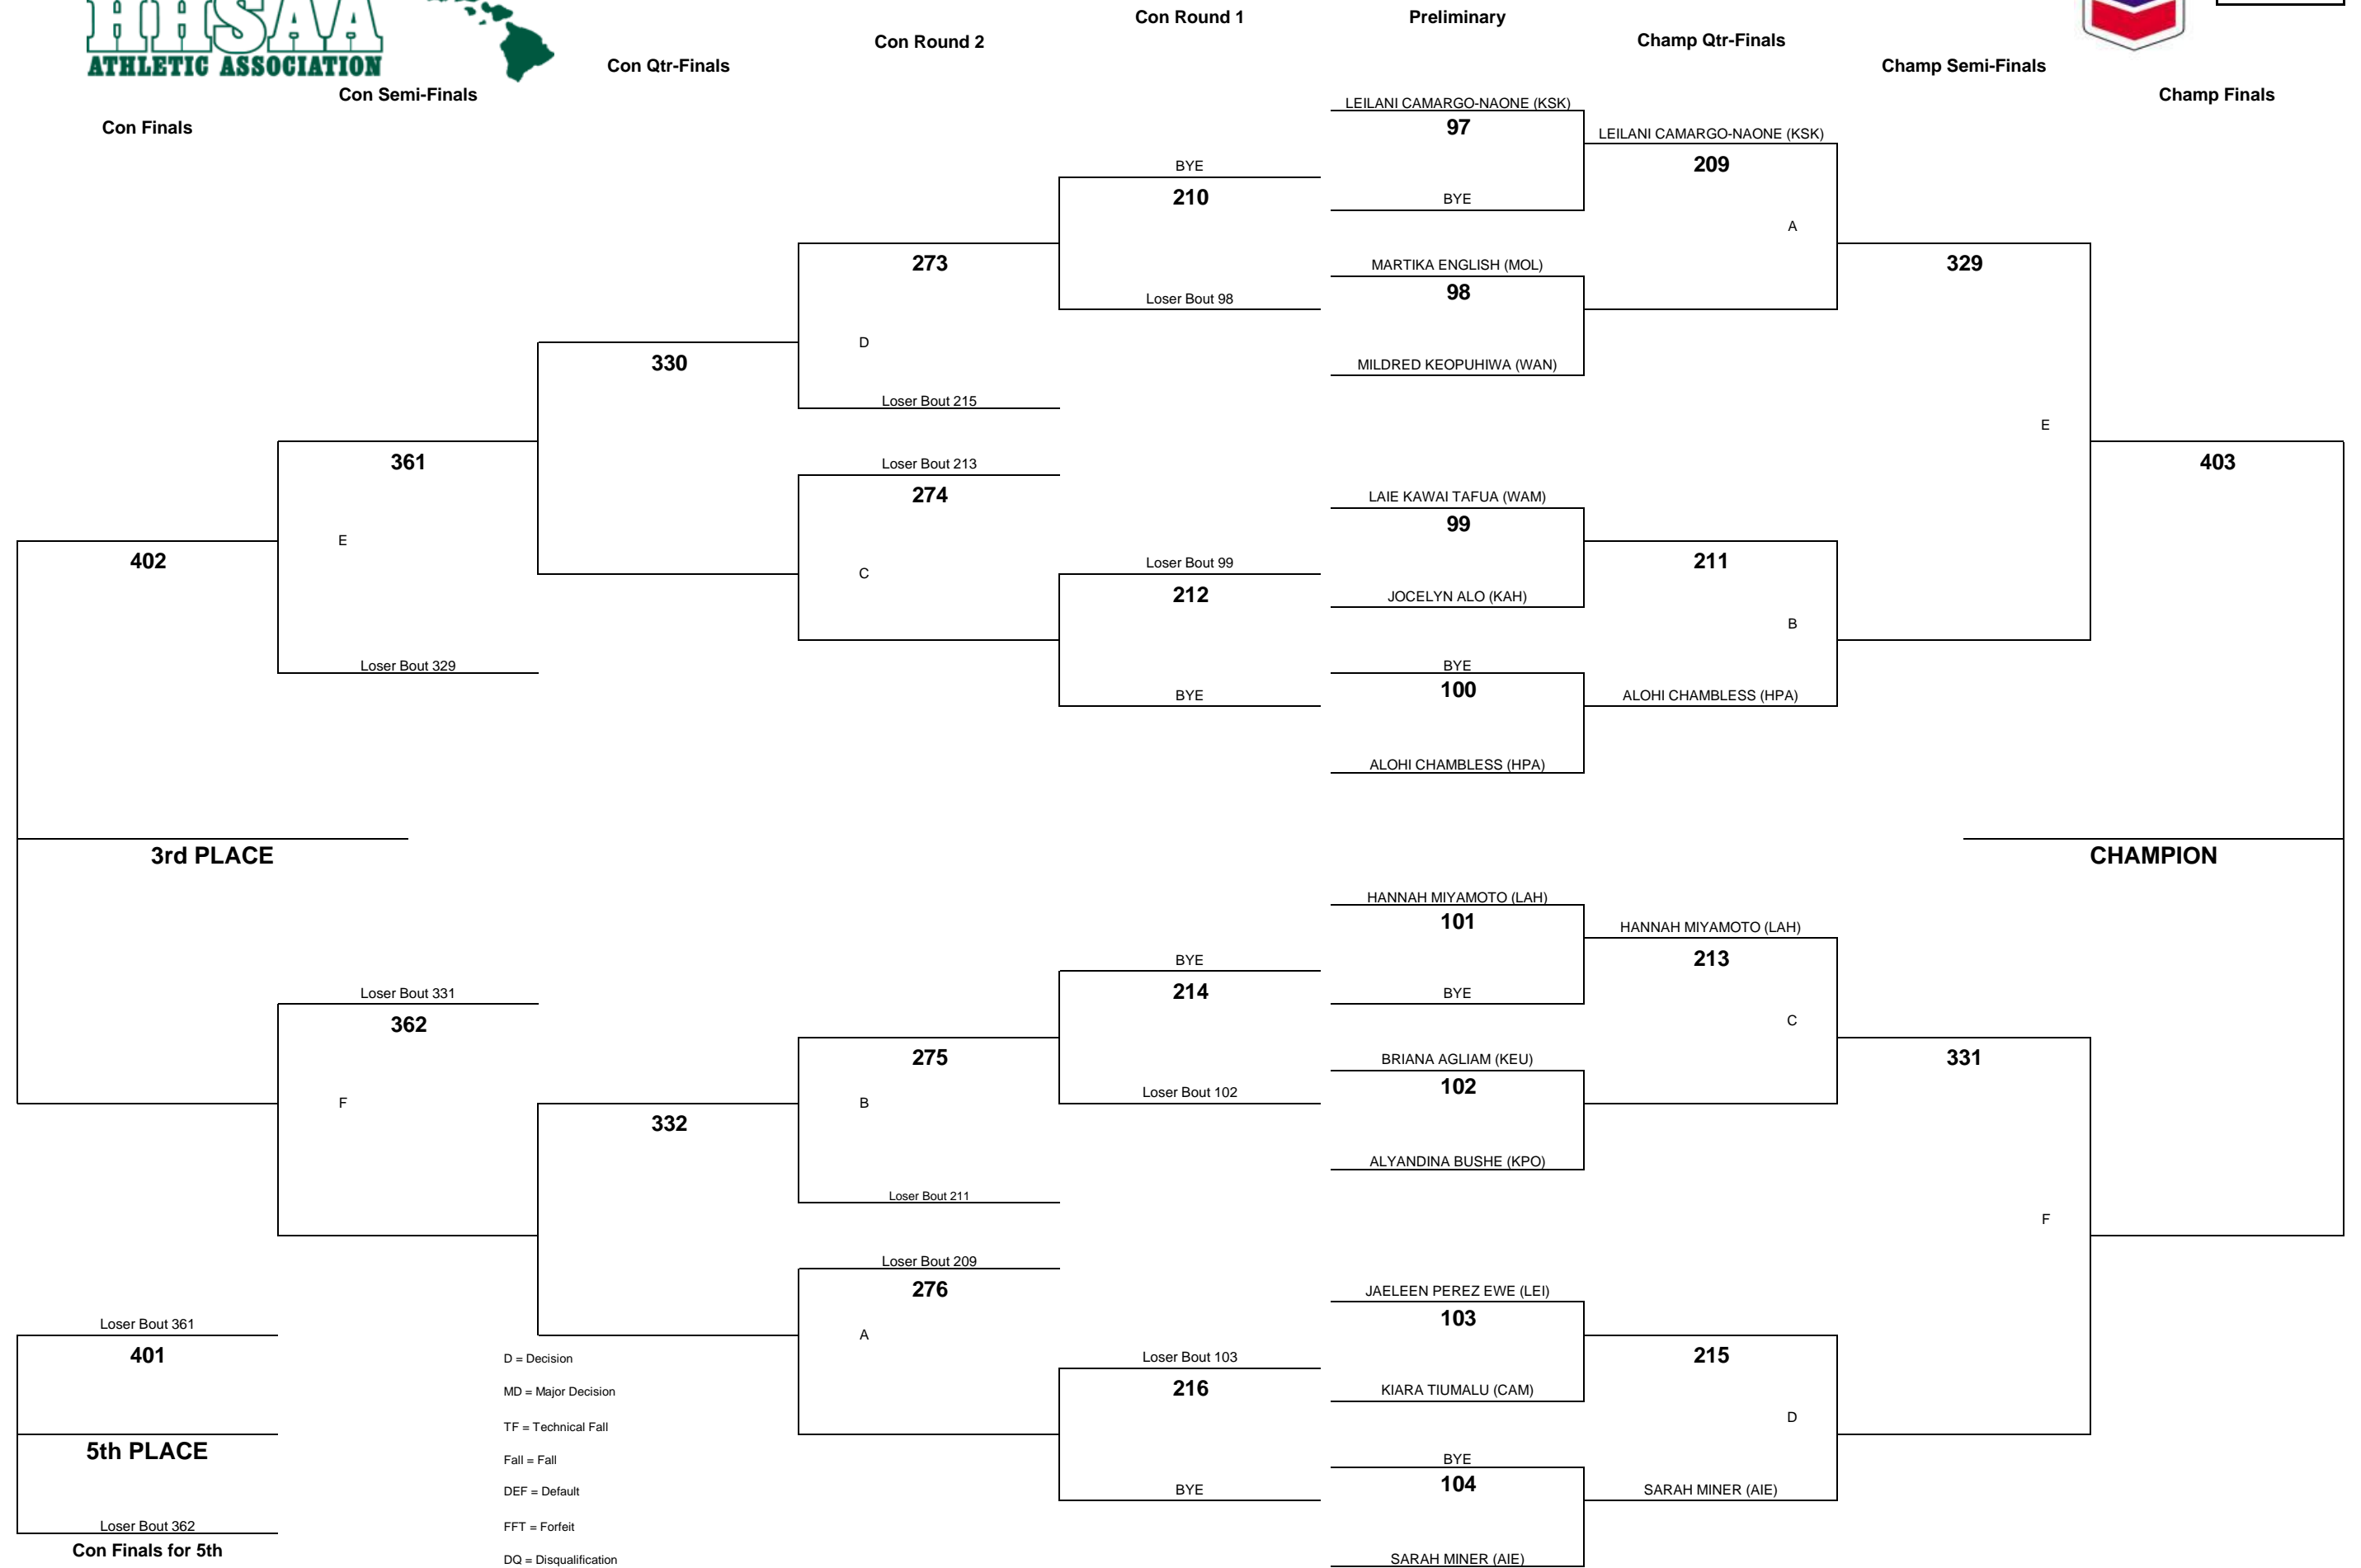

CHEVRON-HAWAII HIGH SCHOOL ATHLETIC ASSOCIATION 2015 GIRLS WRESTLING CHAMPIONSHIPS

WEIGHT CLASS

184

D = Decision
MD = Major Decision
TF = Technical Fall
Fall = Fall
DEF = Default
FFT = Forfeit
DQ = Disqualification

3rd PLACE

5th PLACE

Con Finals for 5th

CHAMPION