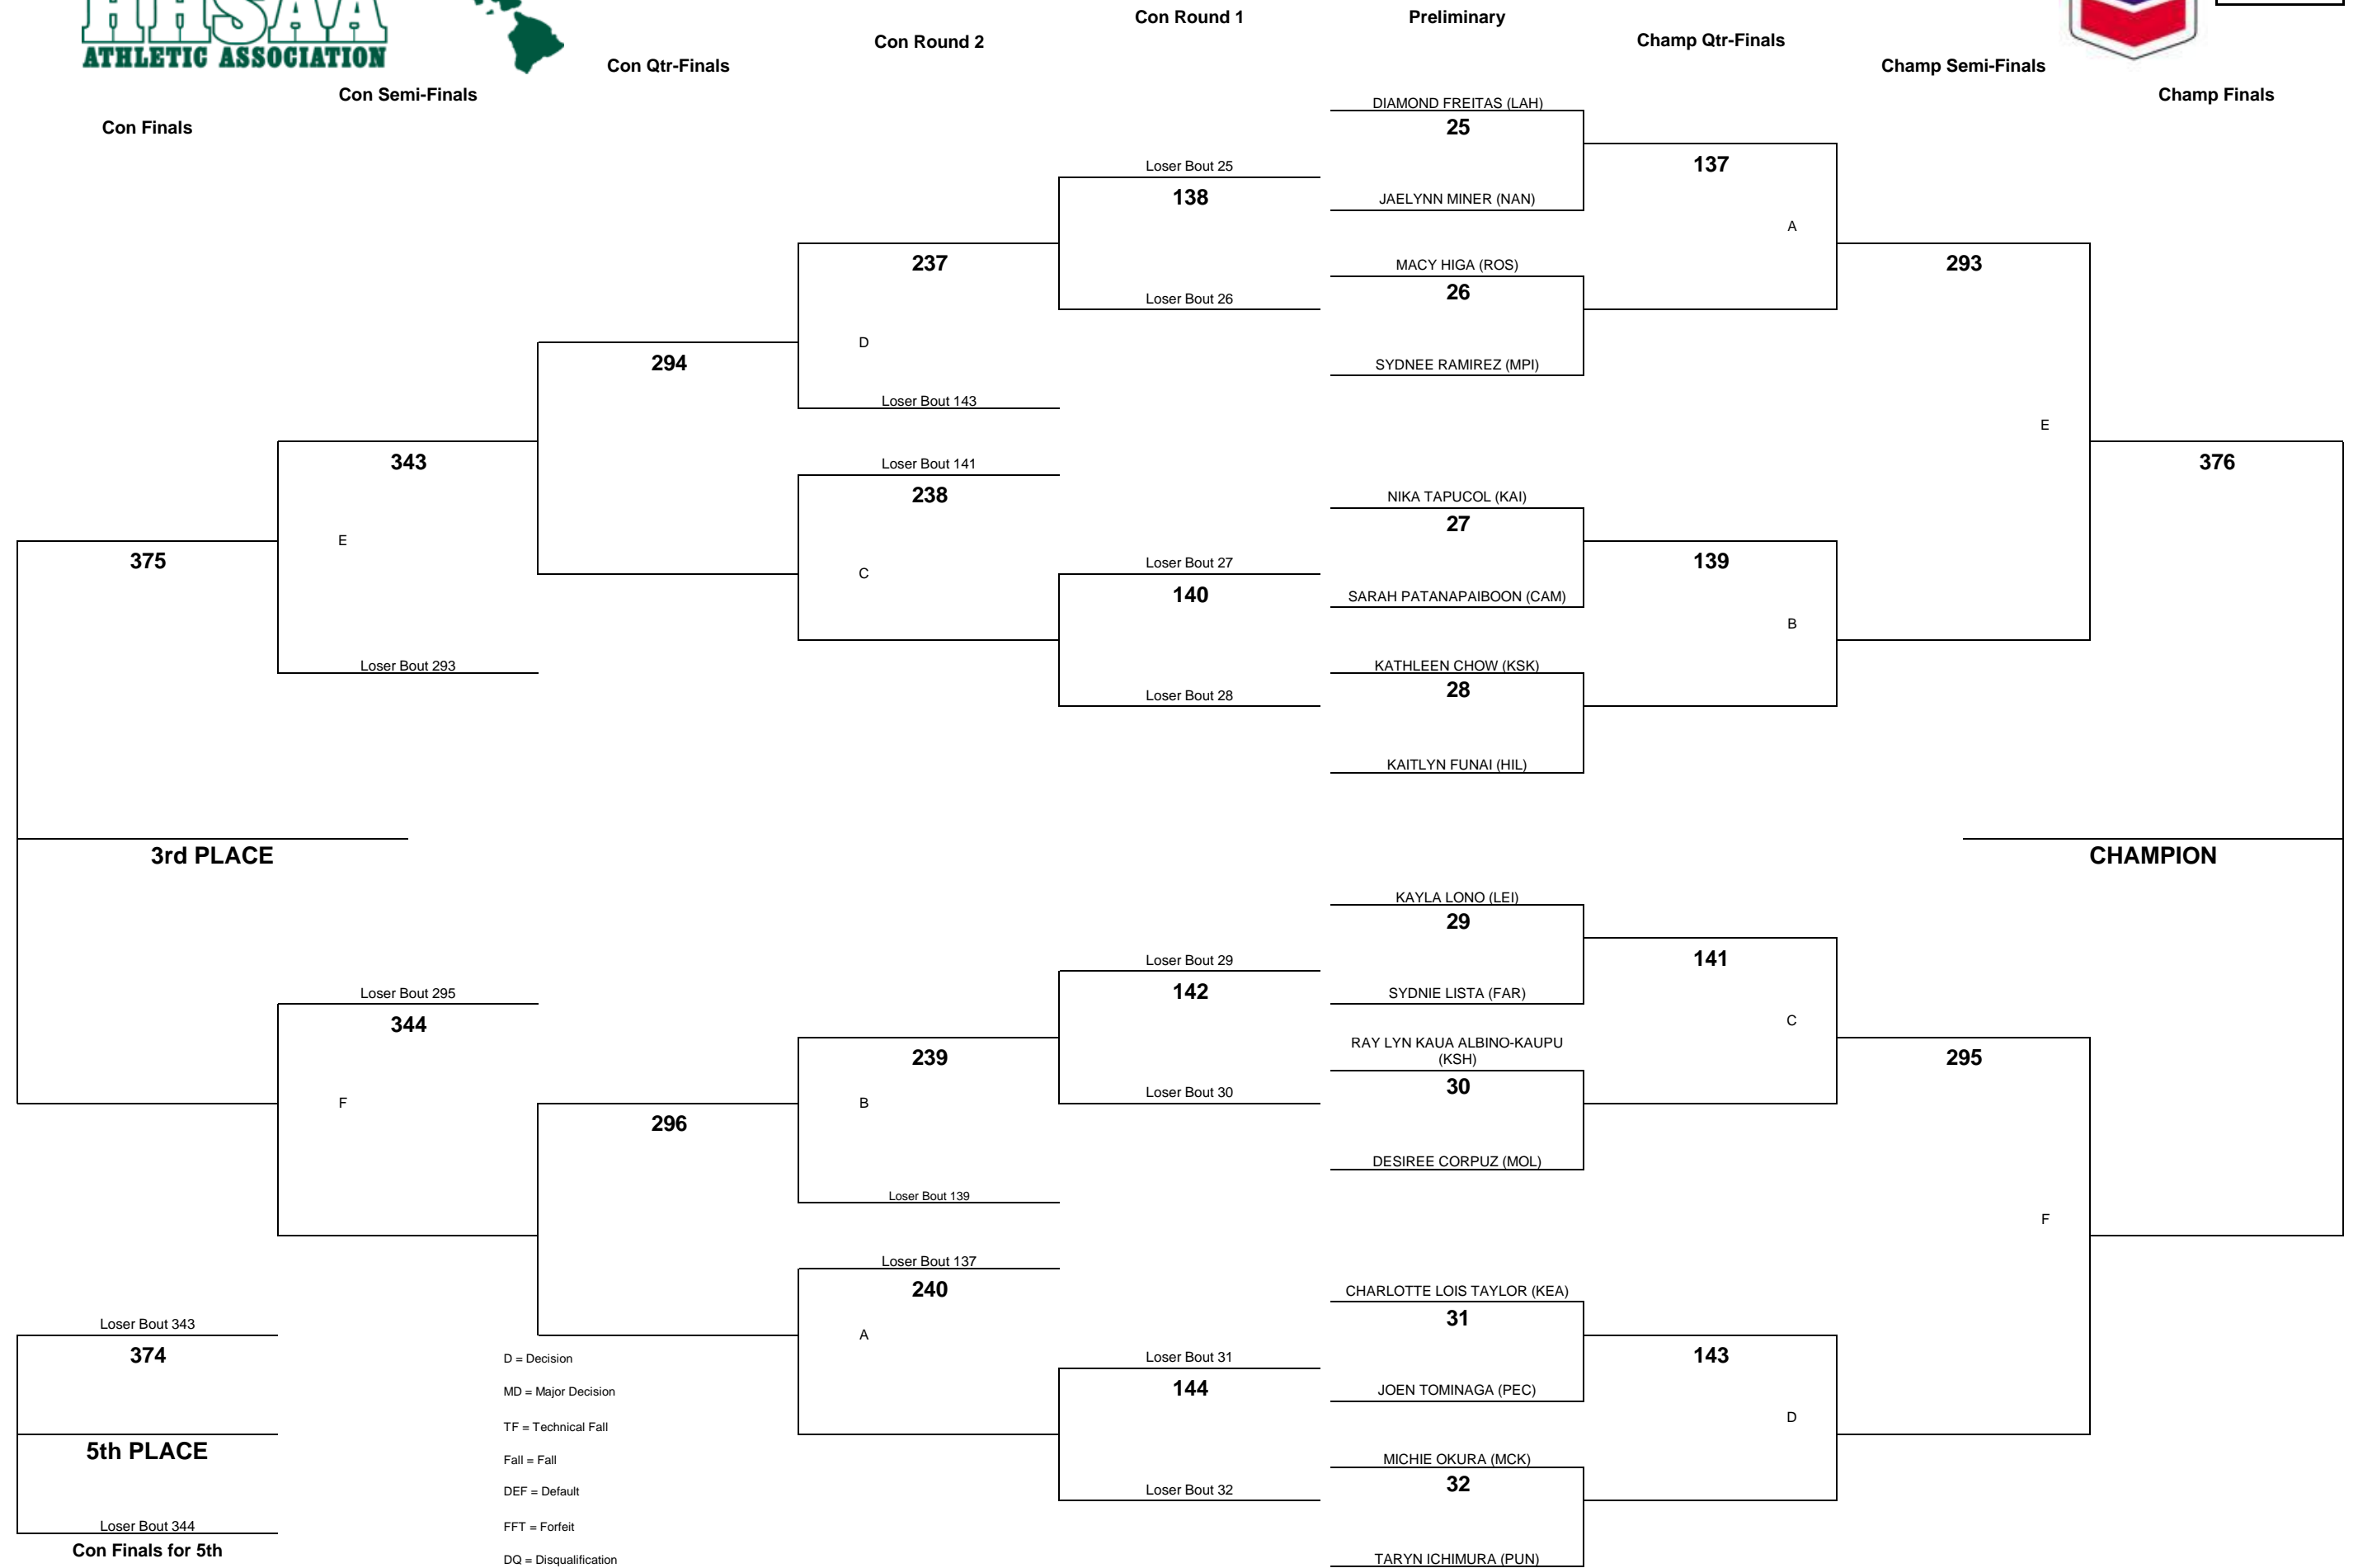

CHEVRON-HAWAII HIGH SCHOOL ATHLETIC ASSOCIATION 2015 GIRLS WRESTLING CHAMPIONSHIPS

WEIGHT CLASS

112