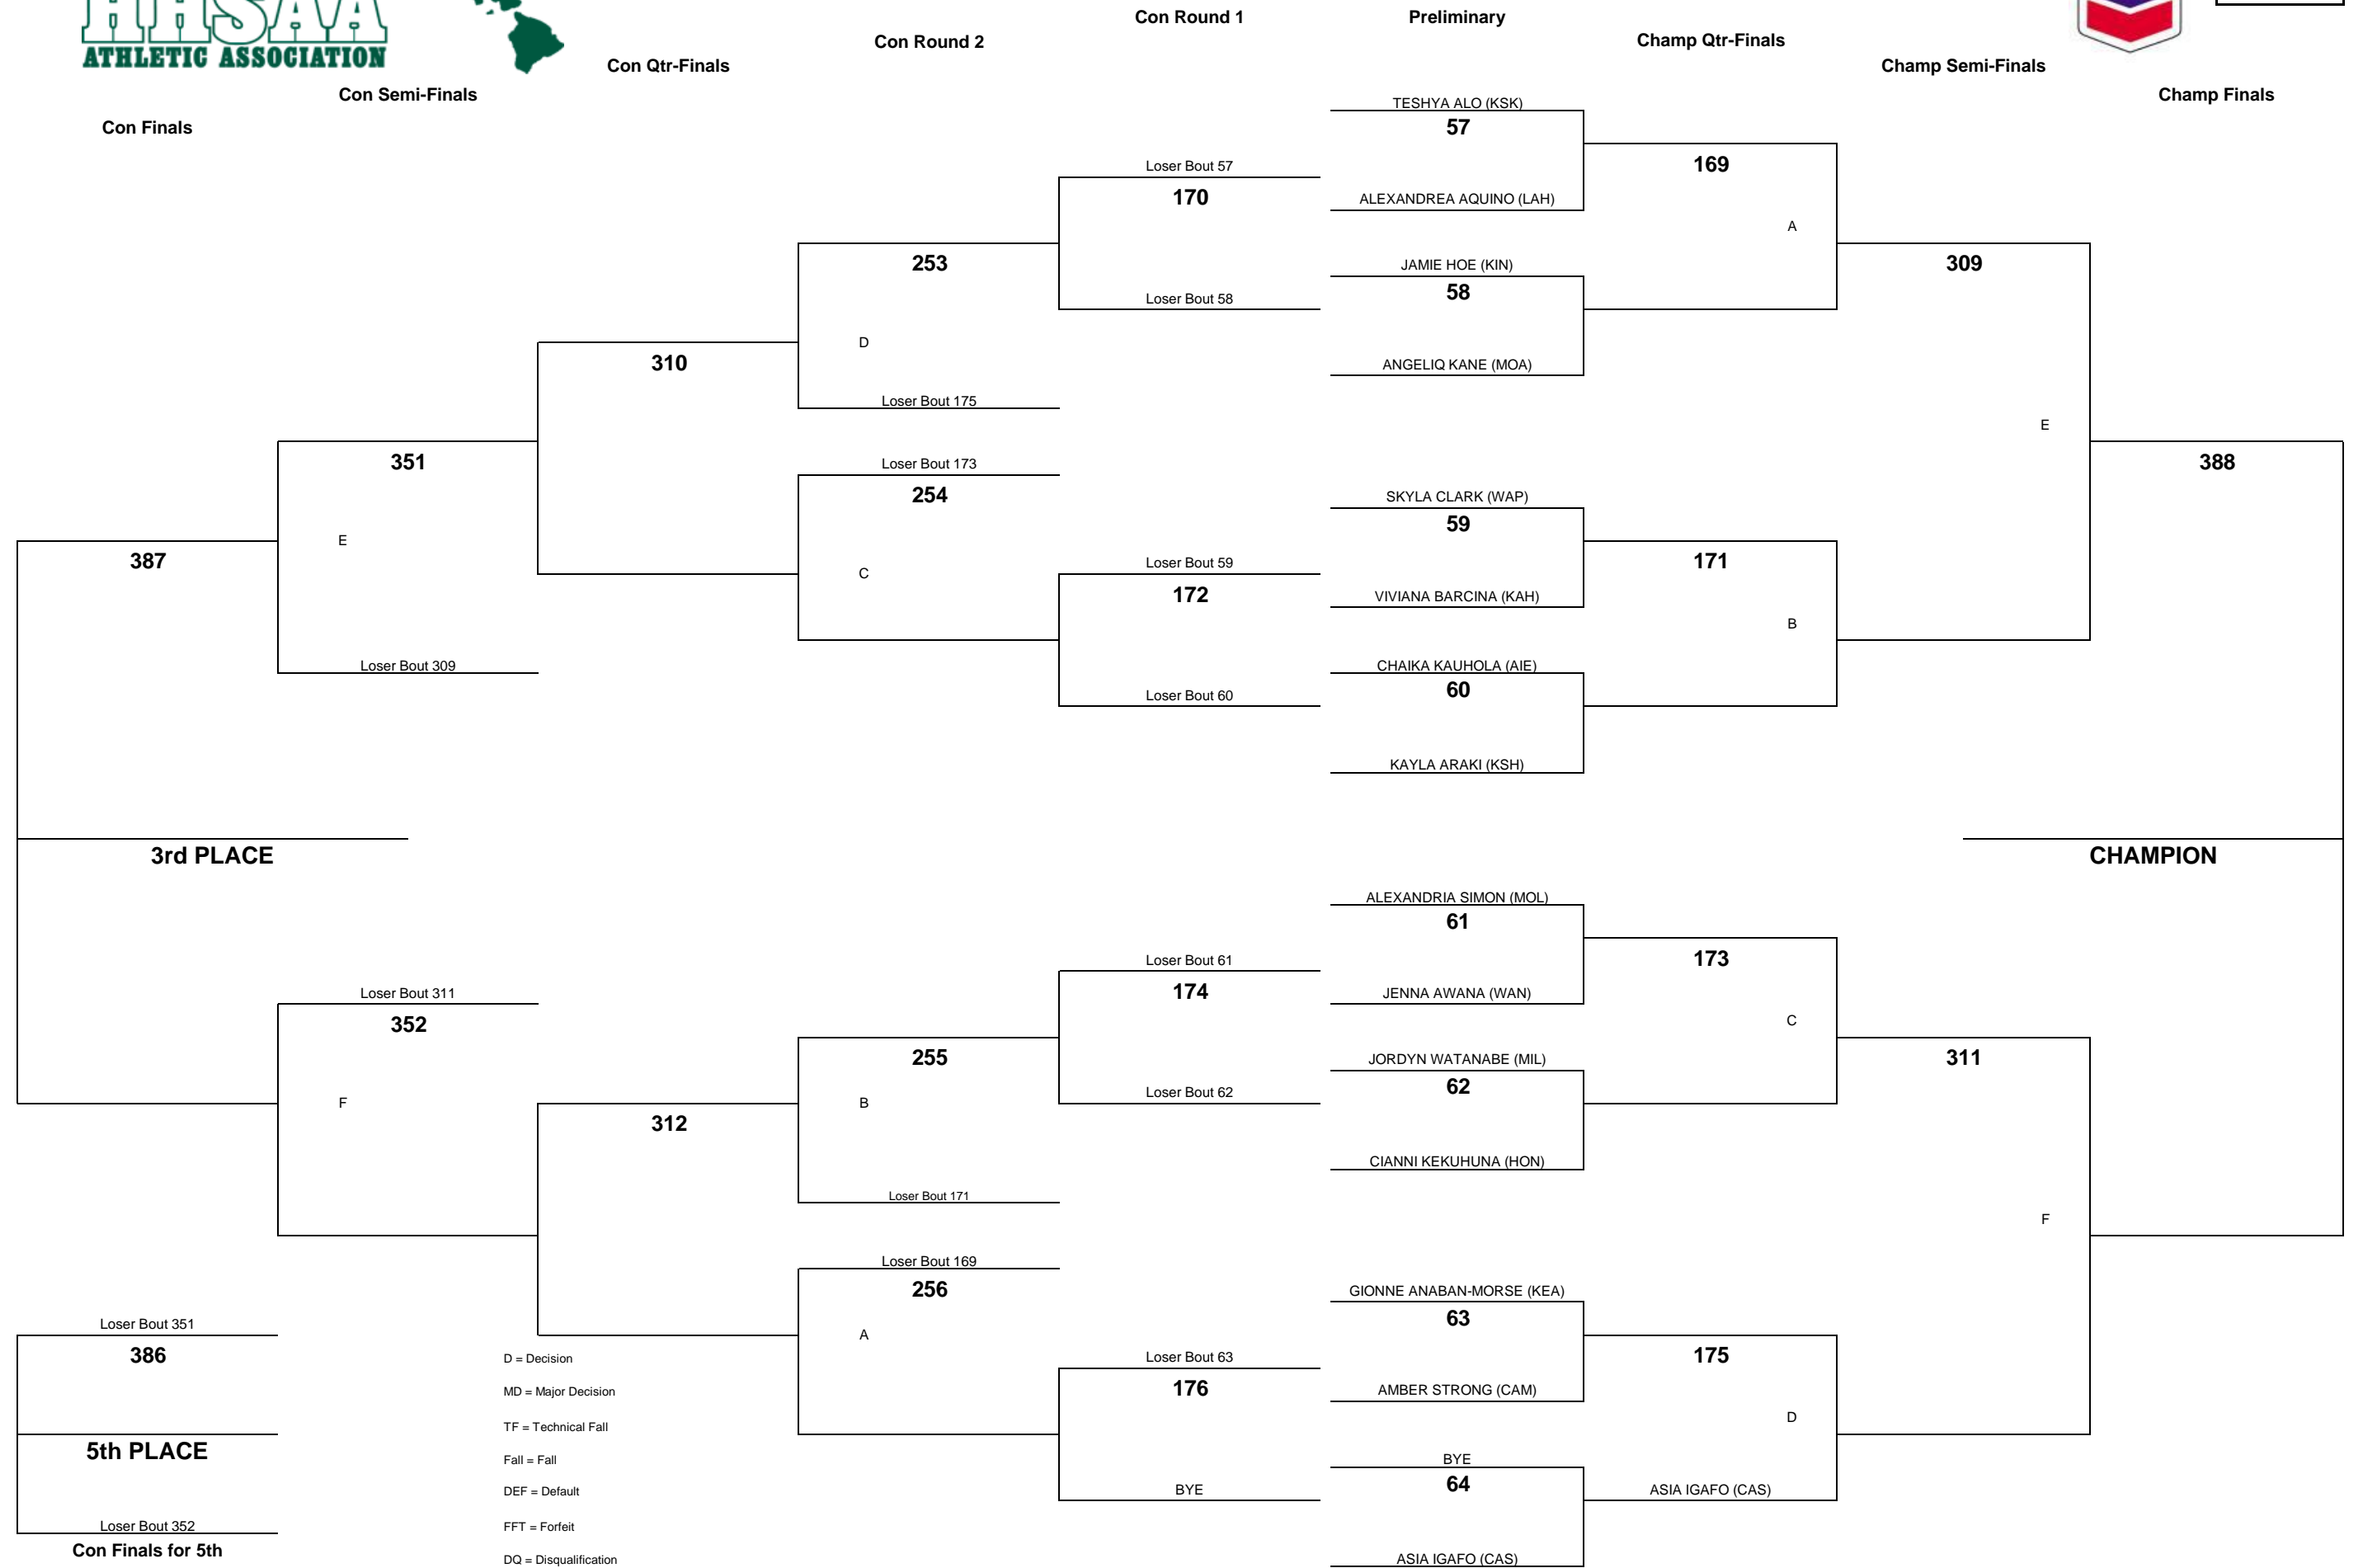

CHEVRON-HAWAII HIGH SCHOOL ATHLETIC ASSOCIATION 2015 GIRLS WRESTLING CHAMPIONSHIPS

WEIGHT CLASS
132