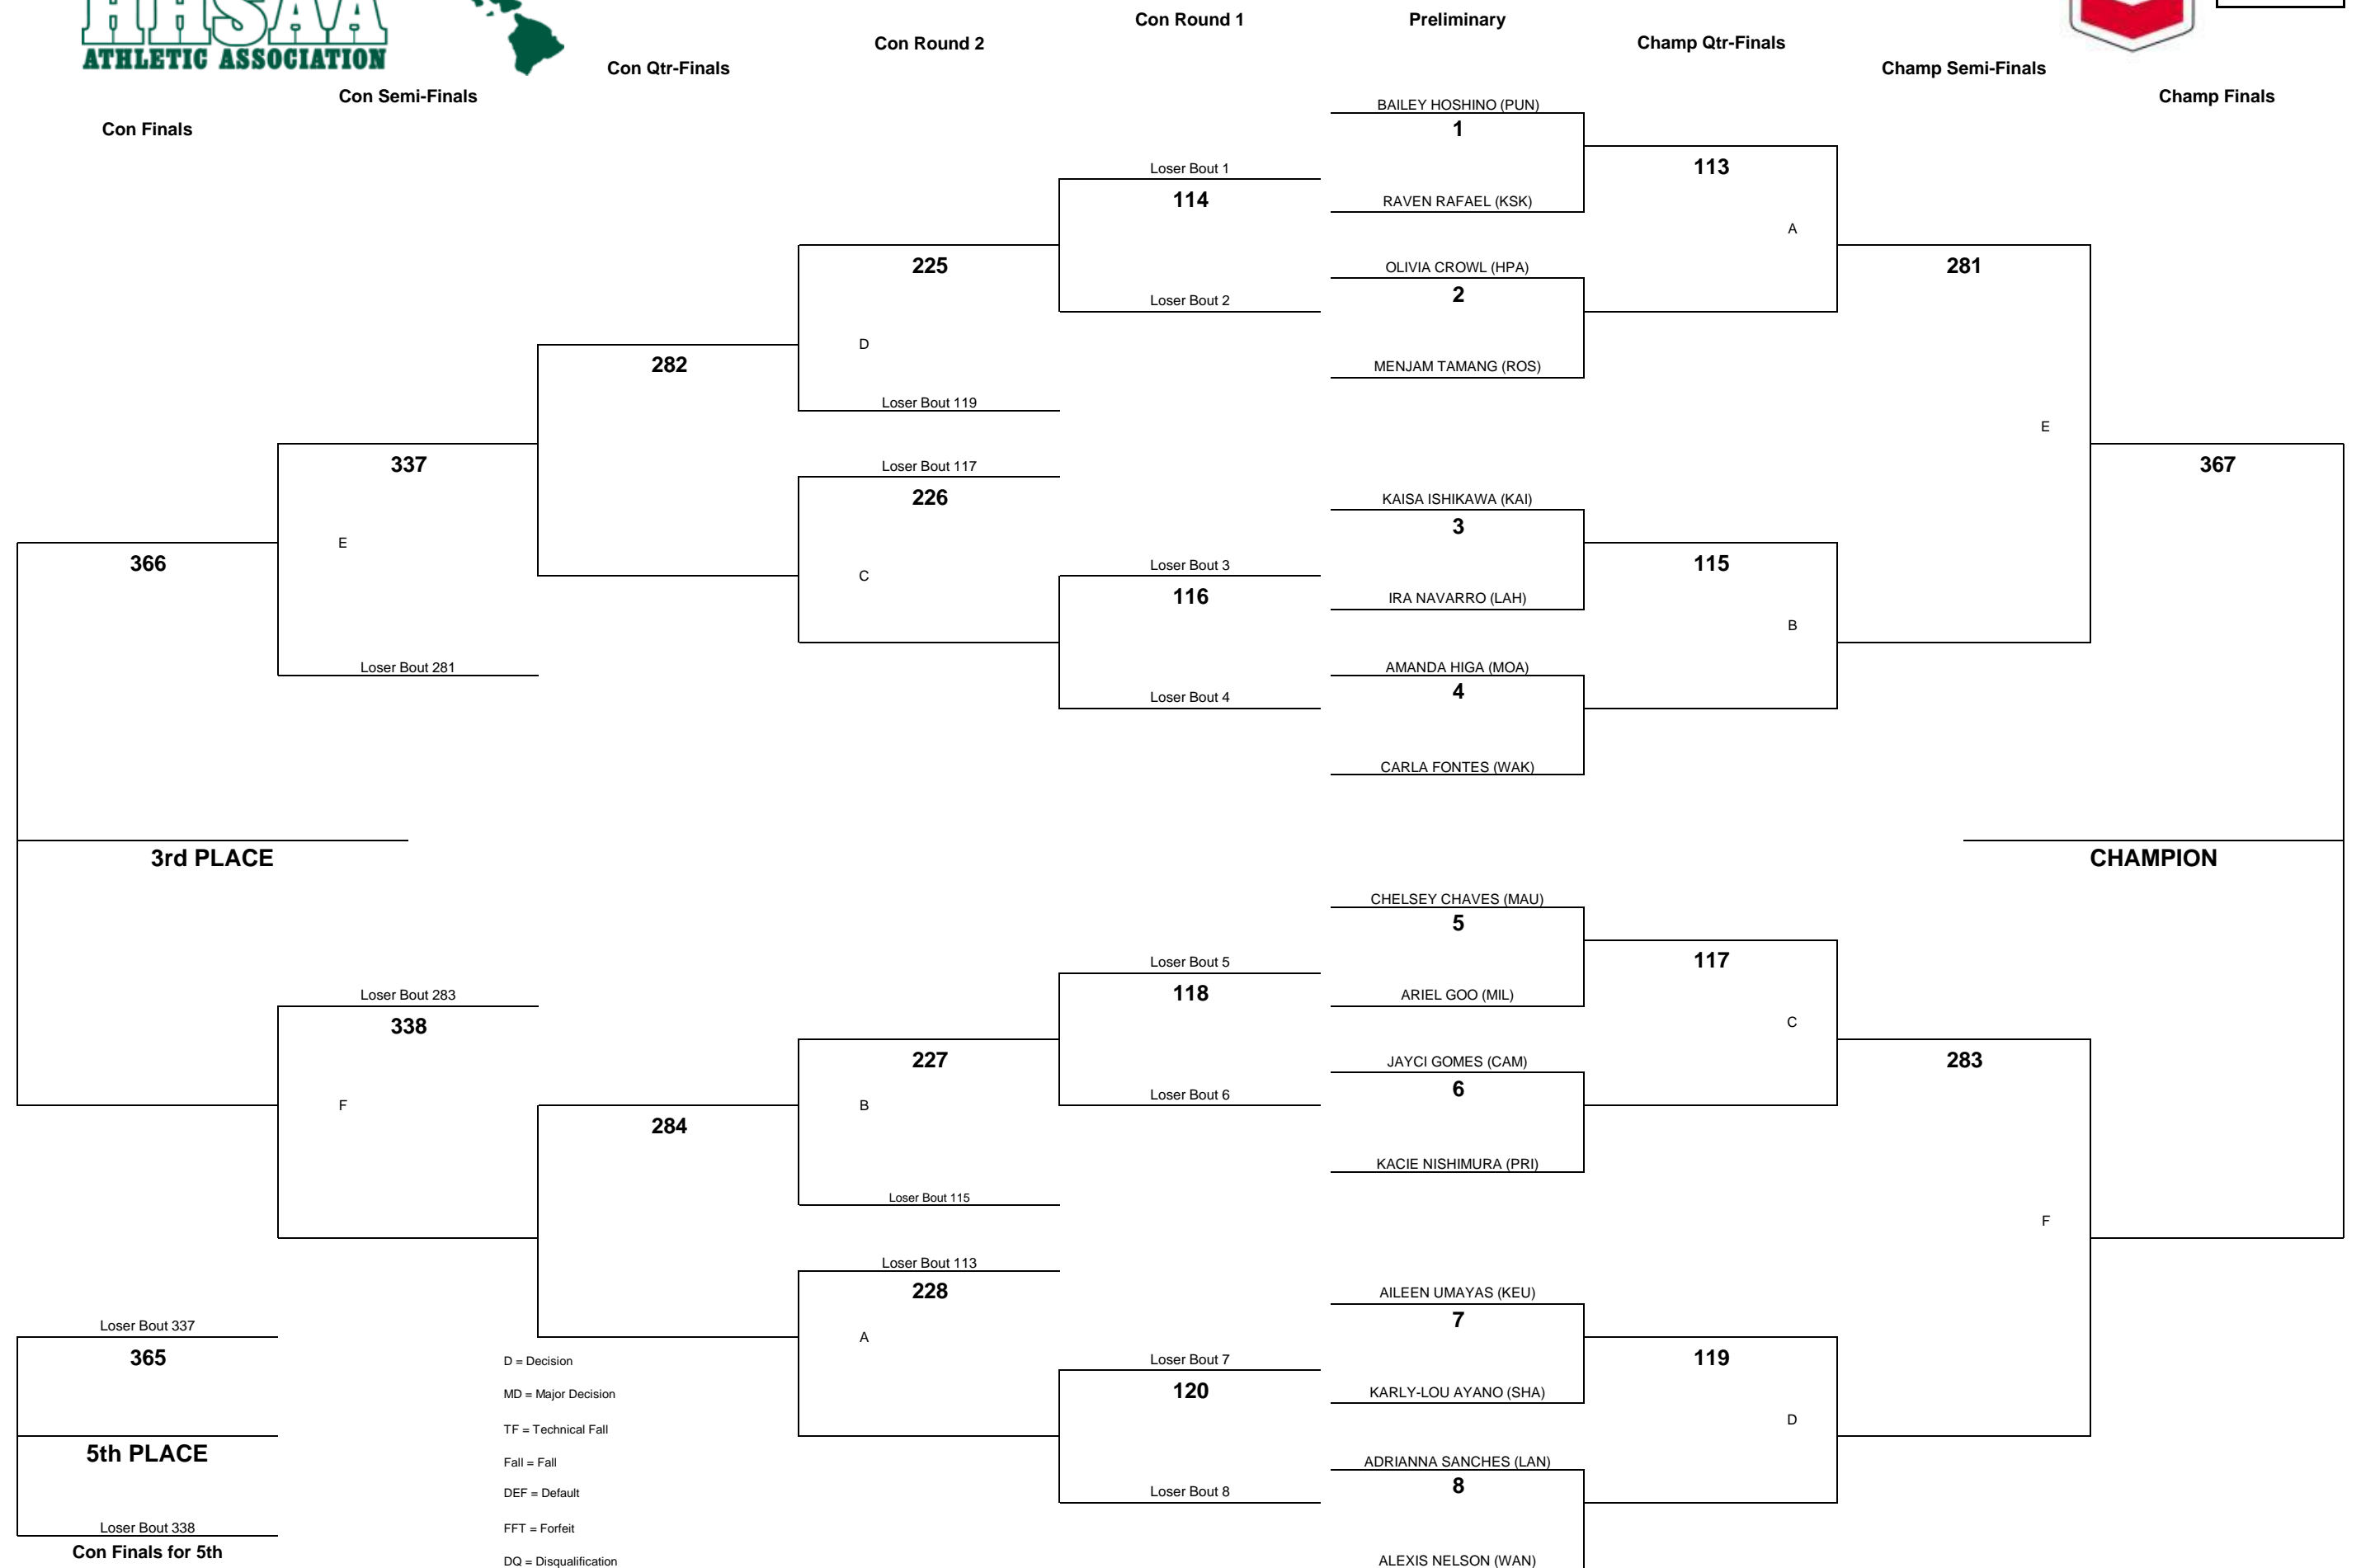

CHEVRON-HAWAII HIGH SCHOOL ATHLETIC ASSOCIATION 2015 GIRLS WRESTLING CHAMPIONSHIPS

WEIGHT CLASS

97

D = Decision
 MD = Major Decision
 TF = Technical Fall
 Fall = Fall
 DEF = Default
 FFT = Forfeit
 DQ = Disqualification