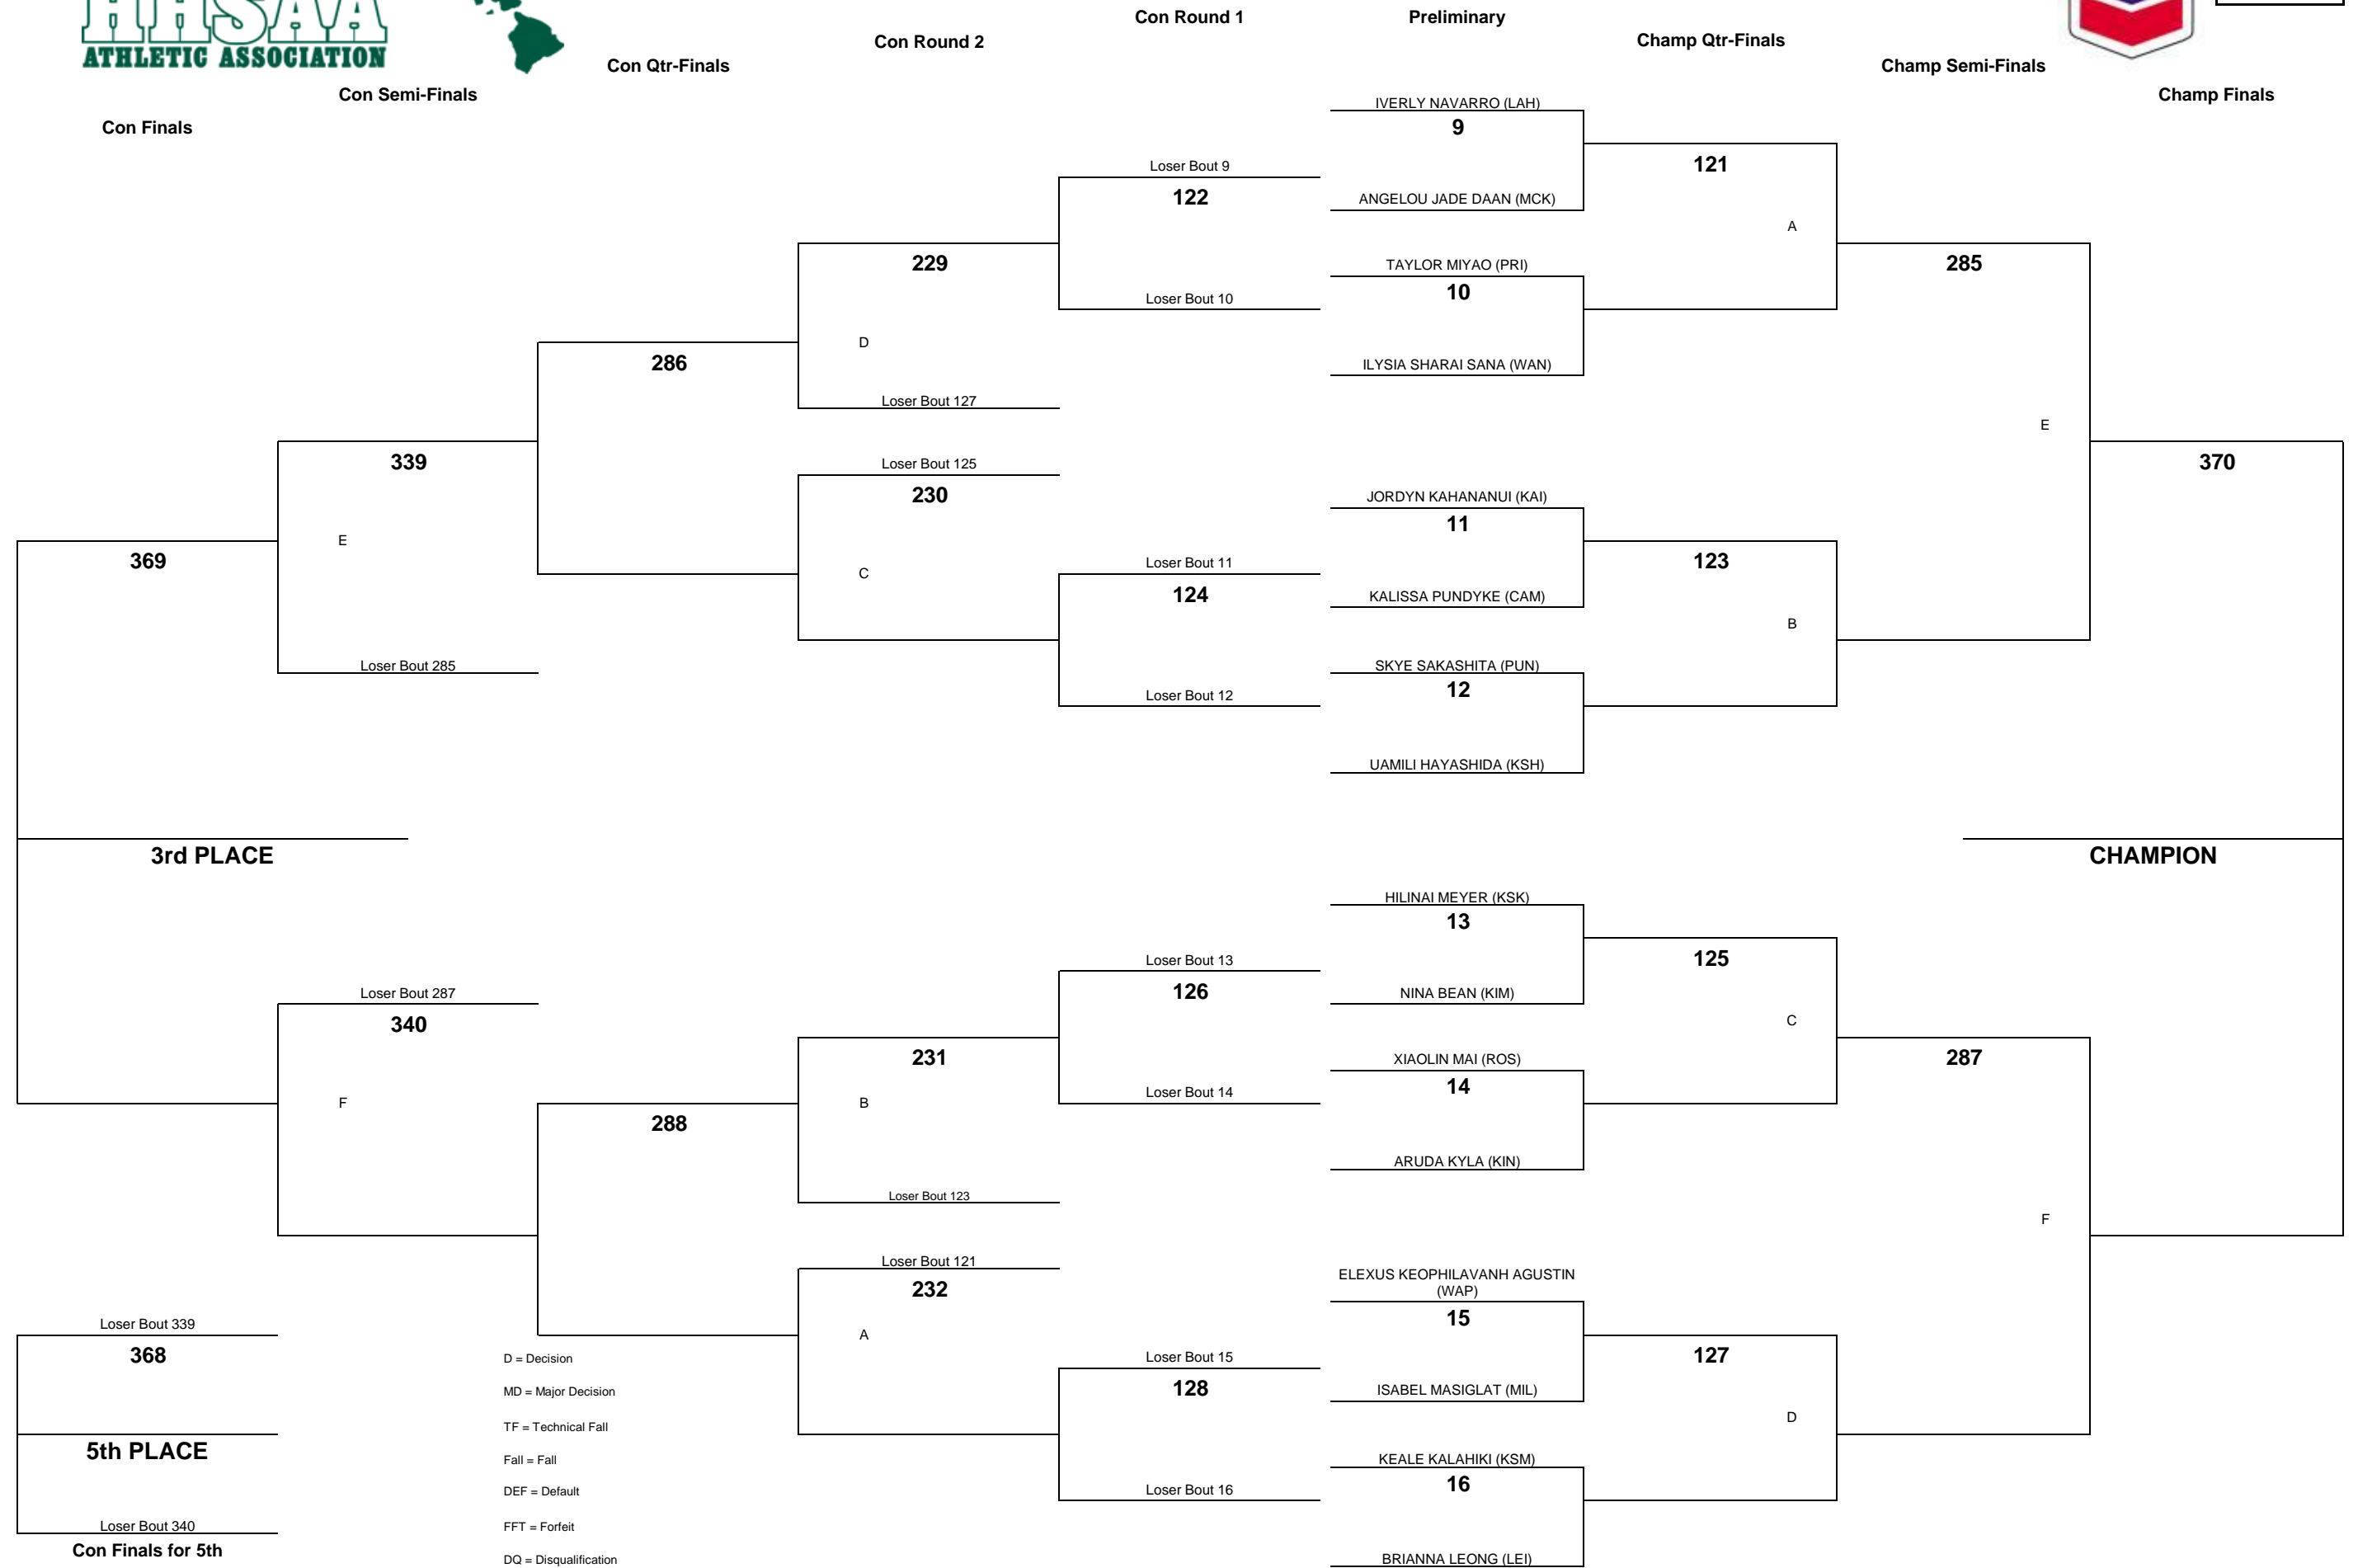

CHEVRON-HAWAII HIGH SCHOOL ATHLETIC ASSOCIATION 2015 GIRLS WRESTLING CHAMPIONSHIPS

WEIGHT CLASS
102