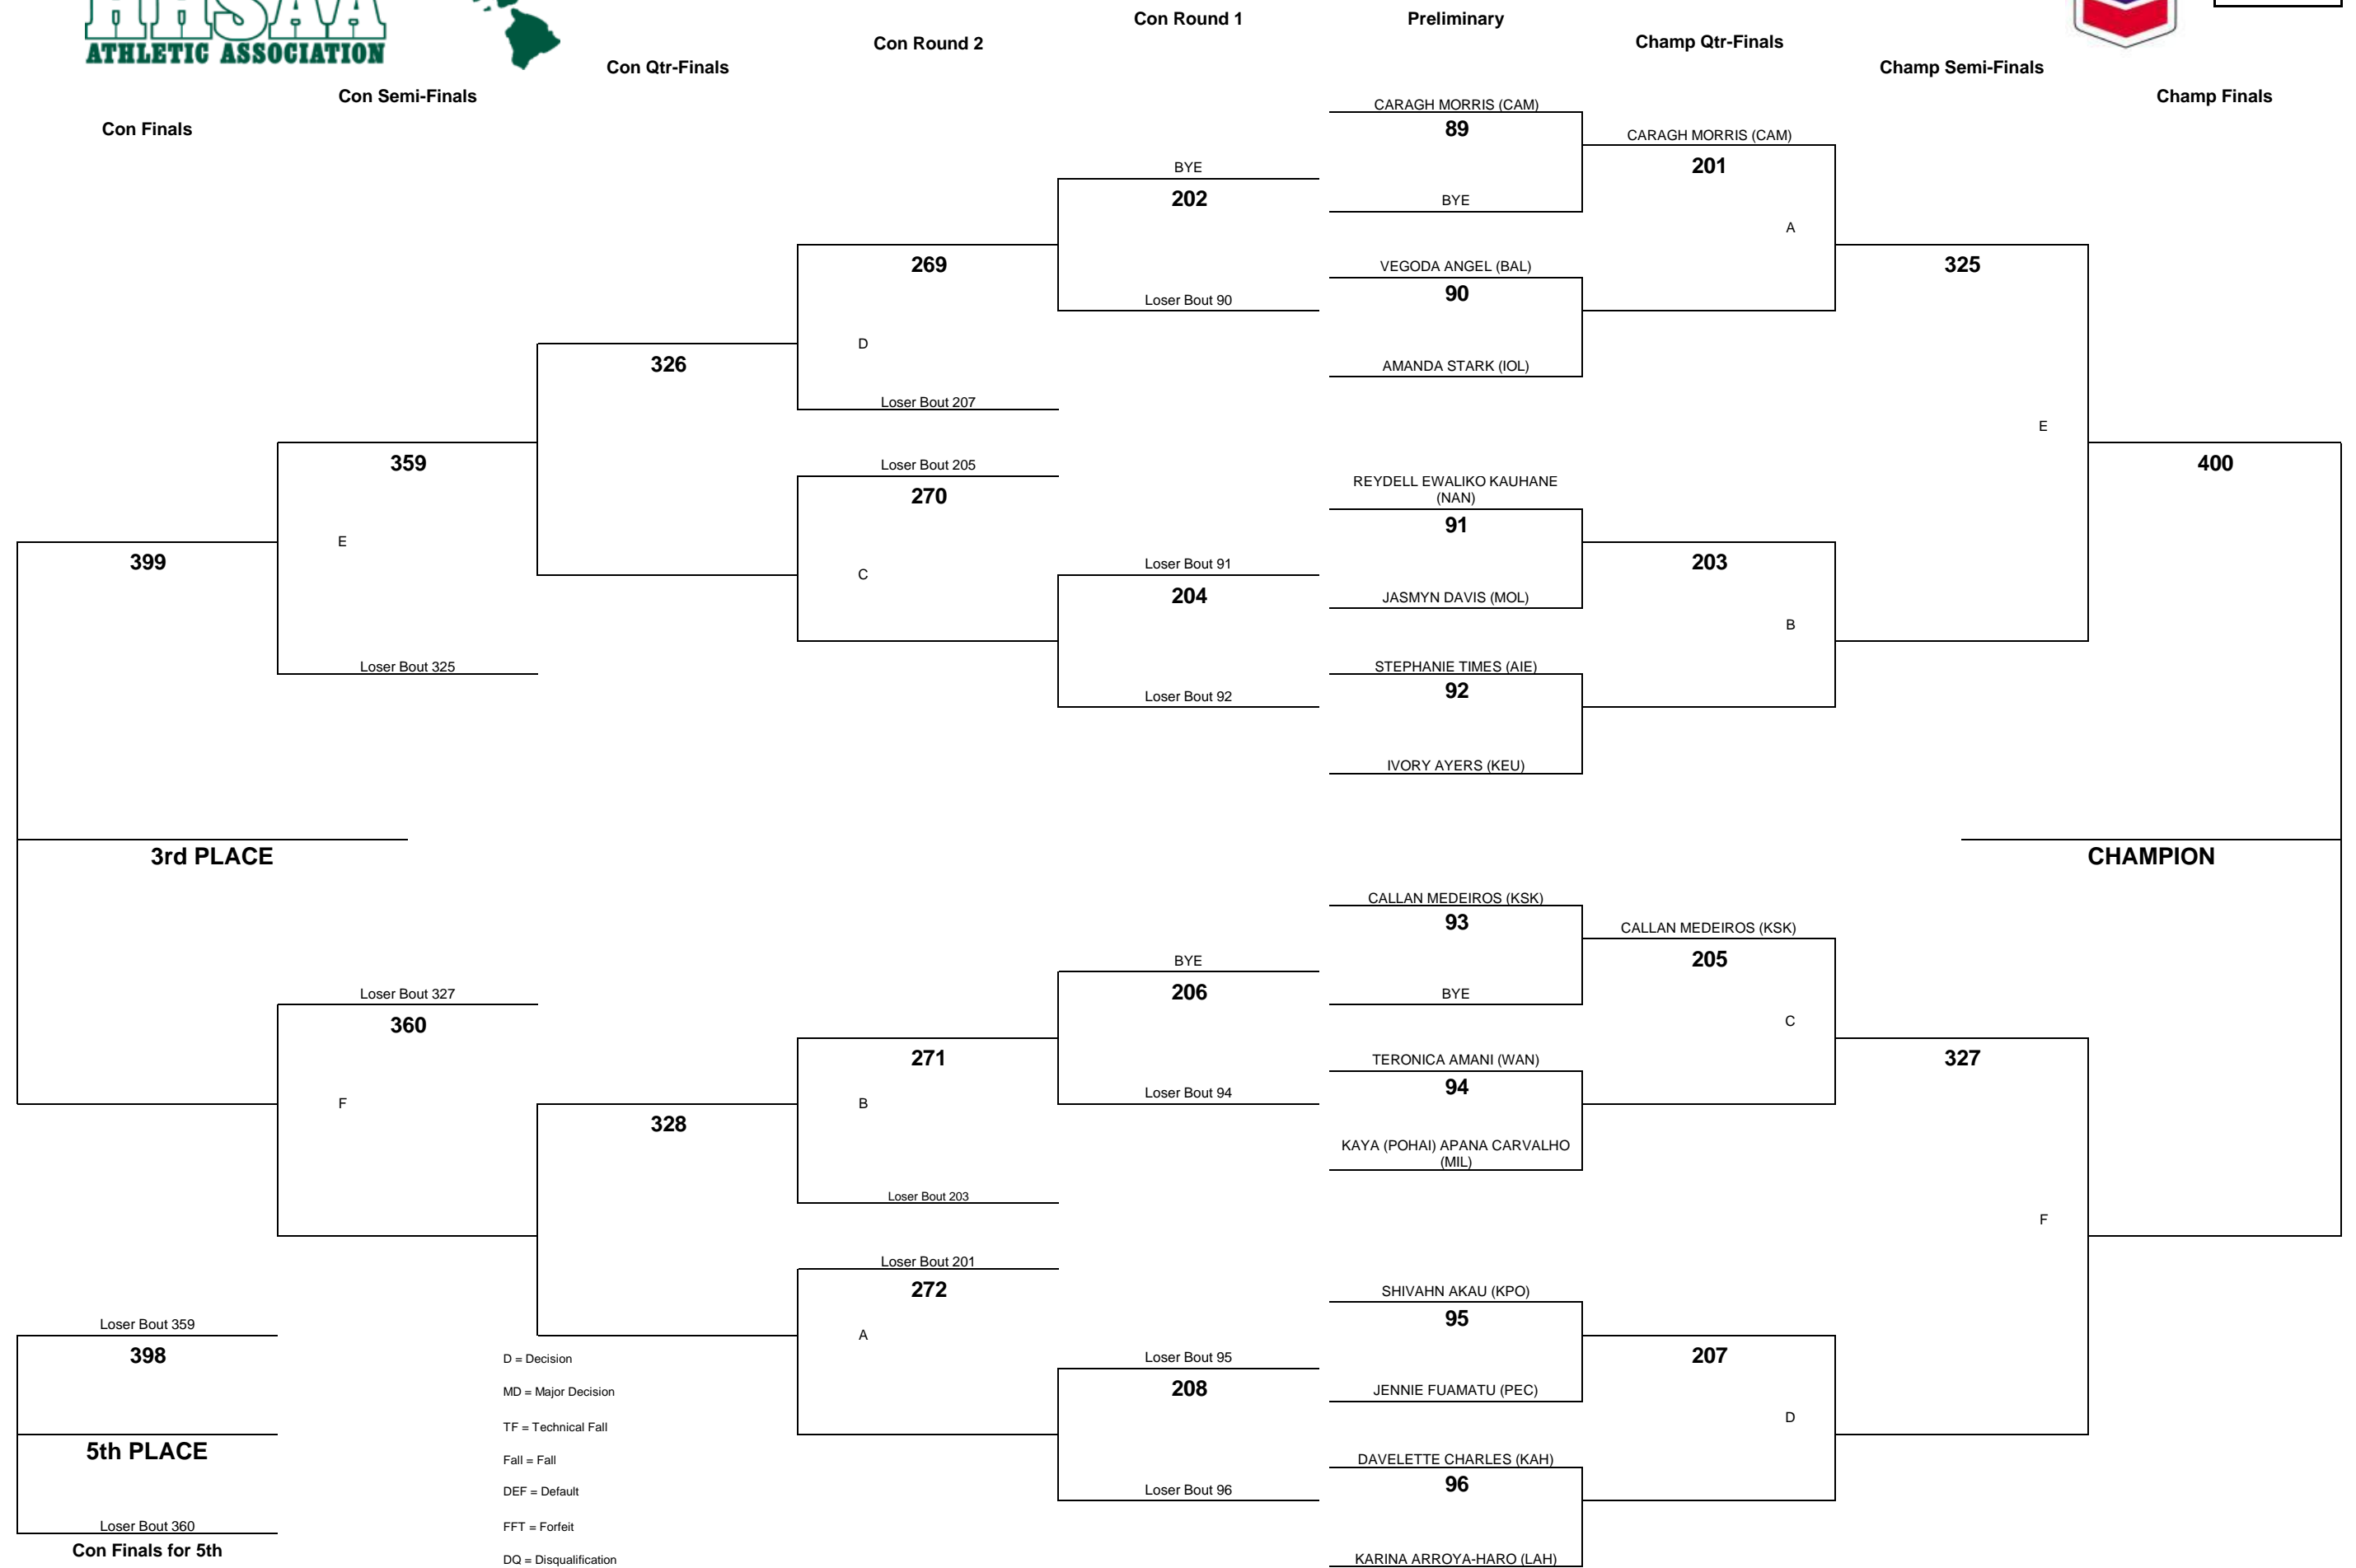

CHEVRON-HAWAII HIGH SCHOOL ATHLETIC ASSOCIATION 2015 GIRLS WRESTLING CHAMPIONSHIPS

WEIGHT CLASS
168