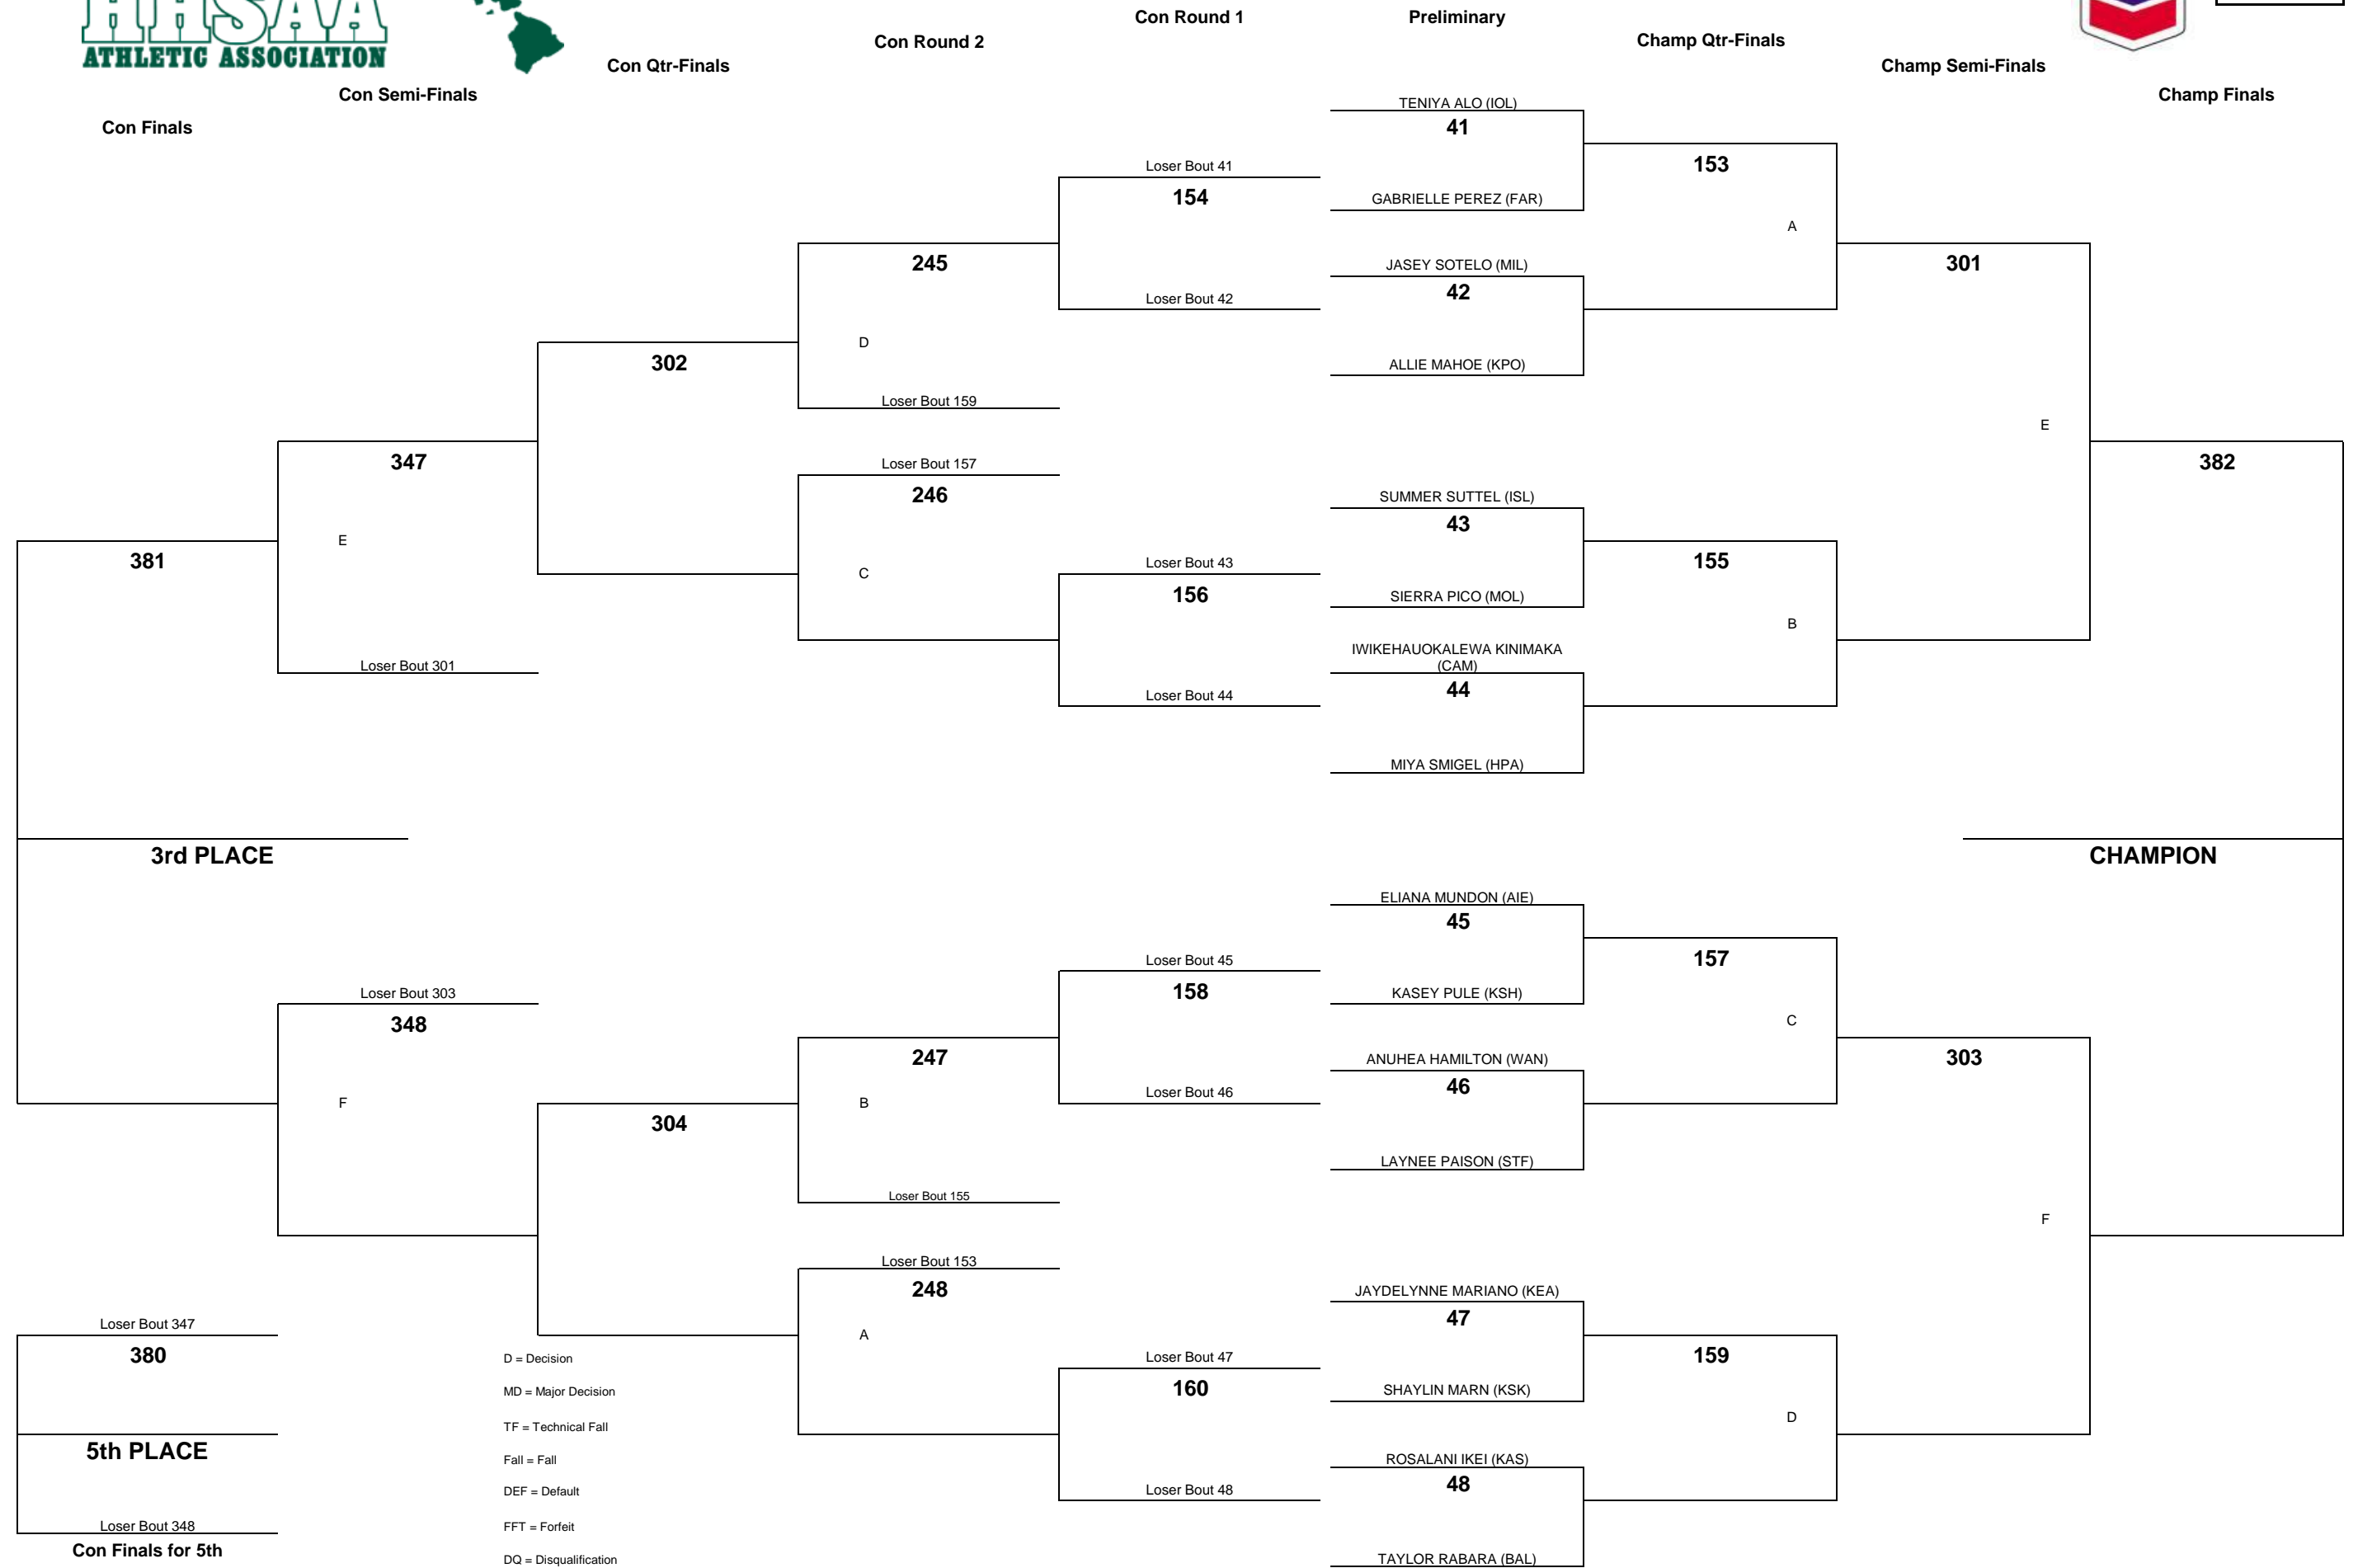

CHEVRON-HAWAII HIGH SCHOOL ATHLETIC ASSOCIATION 2015 GIRLS WRESTLING CHAMPIONSHIPS

WEIGHT CLASS
122