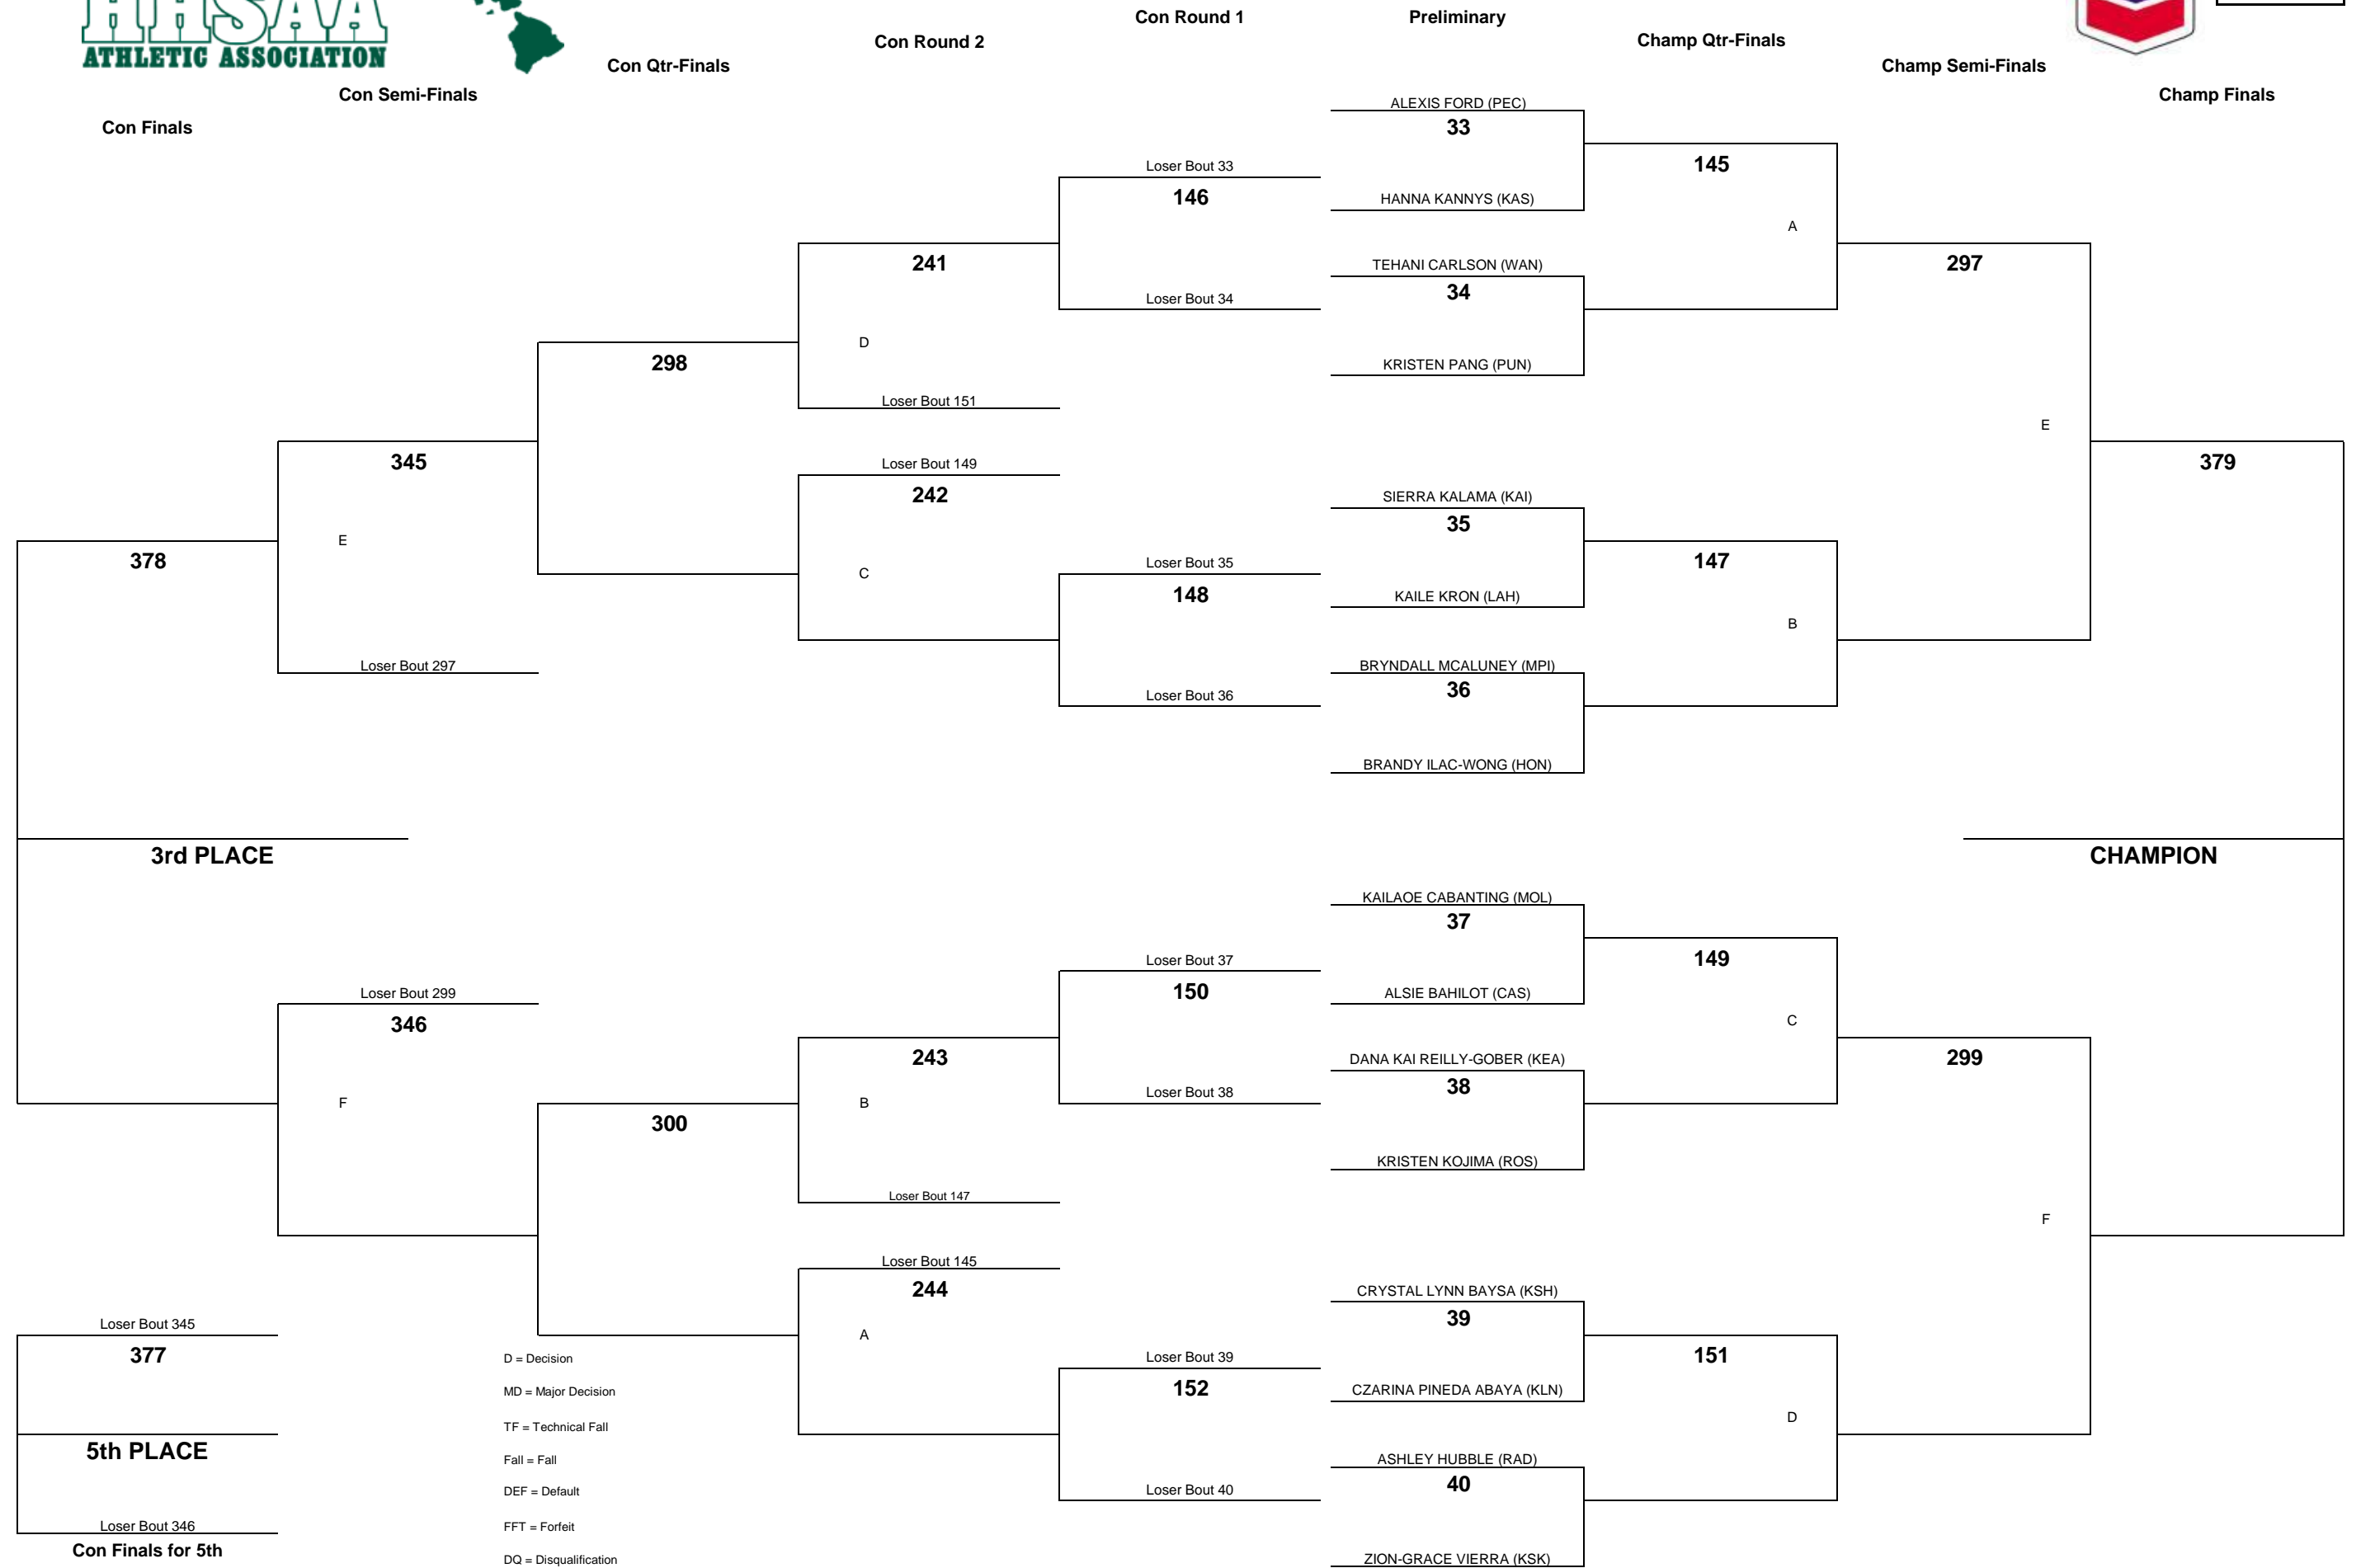

WEIGHT CLASS

112

CHEVRON-HAWAII HIGH SCHOOL ATHLETIC ASSOCIATION 2015 GIRLS WRESTLING CHAMPIONSHIPS

WEIGHT CLASS
117

D = Decision
 MD = Major Decision
 TF = Technical Fall
 Fall = Fall
 DEF = Default
 FFT = Forfeit
 DQ = Disqualification