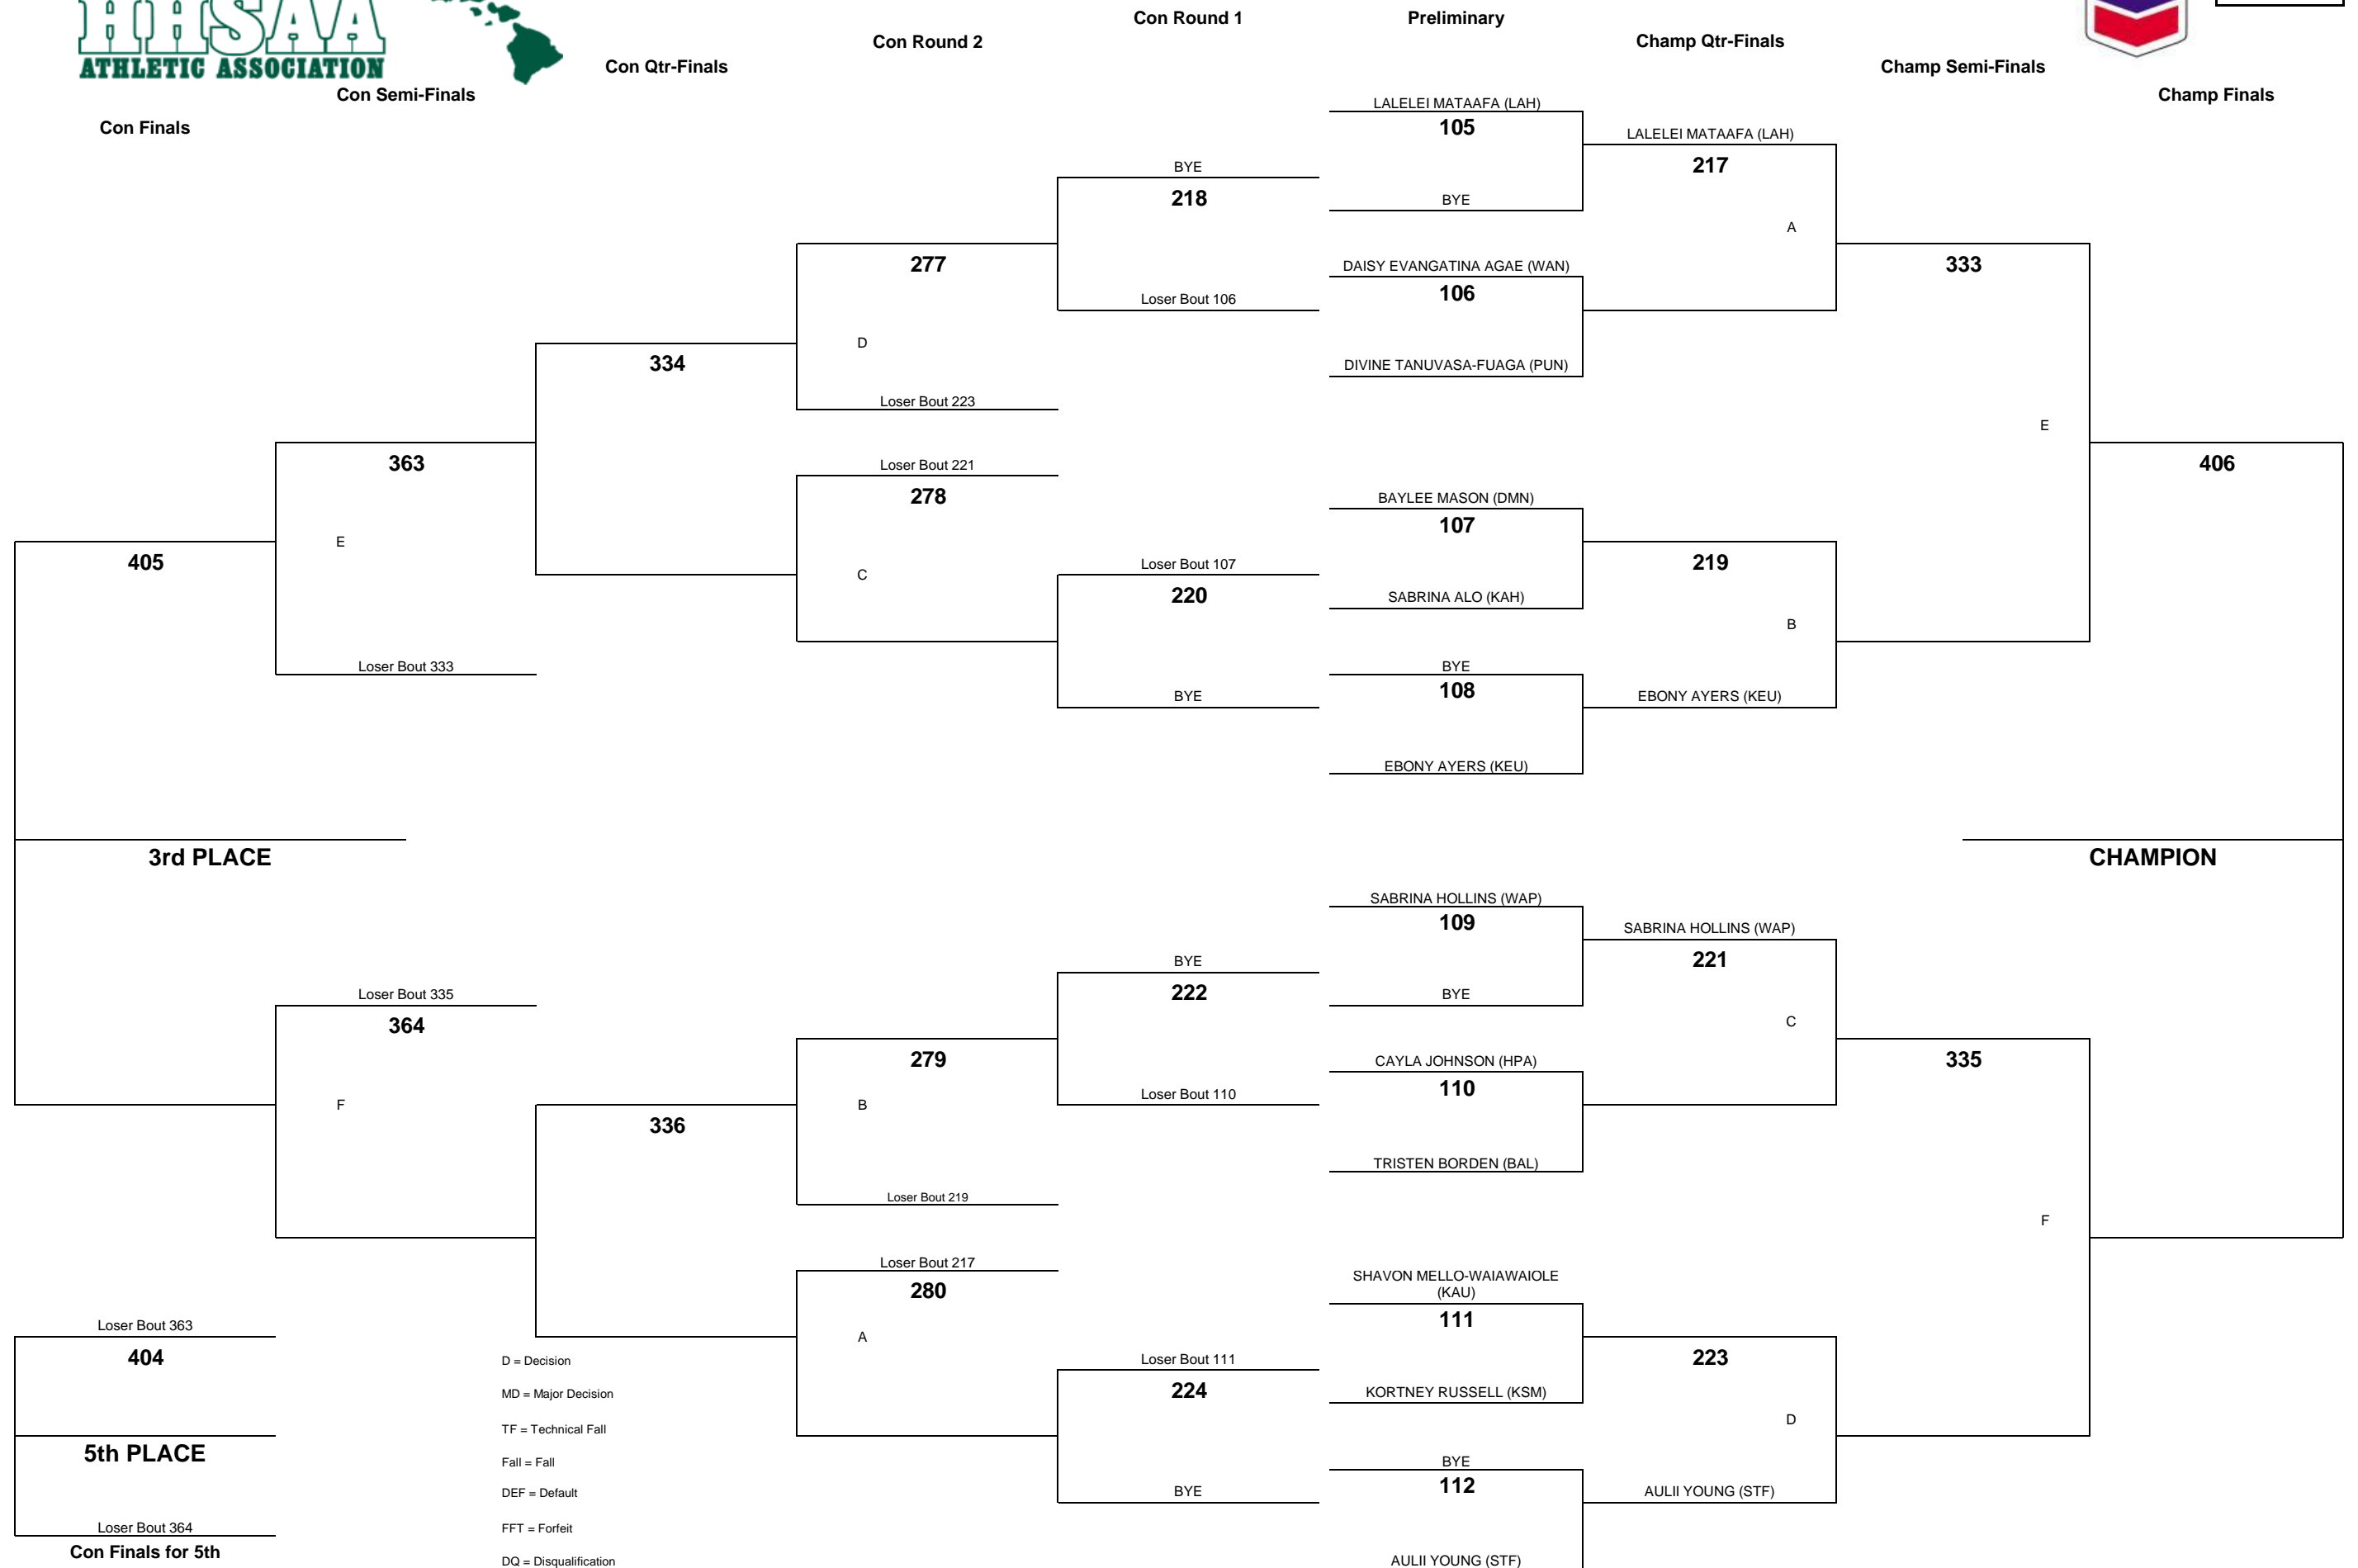

CHEVRON-HAWAII HIGH SCHOOL ATHLETIC ASSOCIATION 2015 GIRLS WRESTLING CHAMPIONSHIPS

WEIGHT CLASS
225

D = Decision
MD = Major Decision
TF = Technical Fall
Fall = Fall
DEF = Default
FFT = Forfeit
DQ = Disqualification

Loser Bout 363
404
5th PLACE
Loser Bout 364
Con Finals for 5th