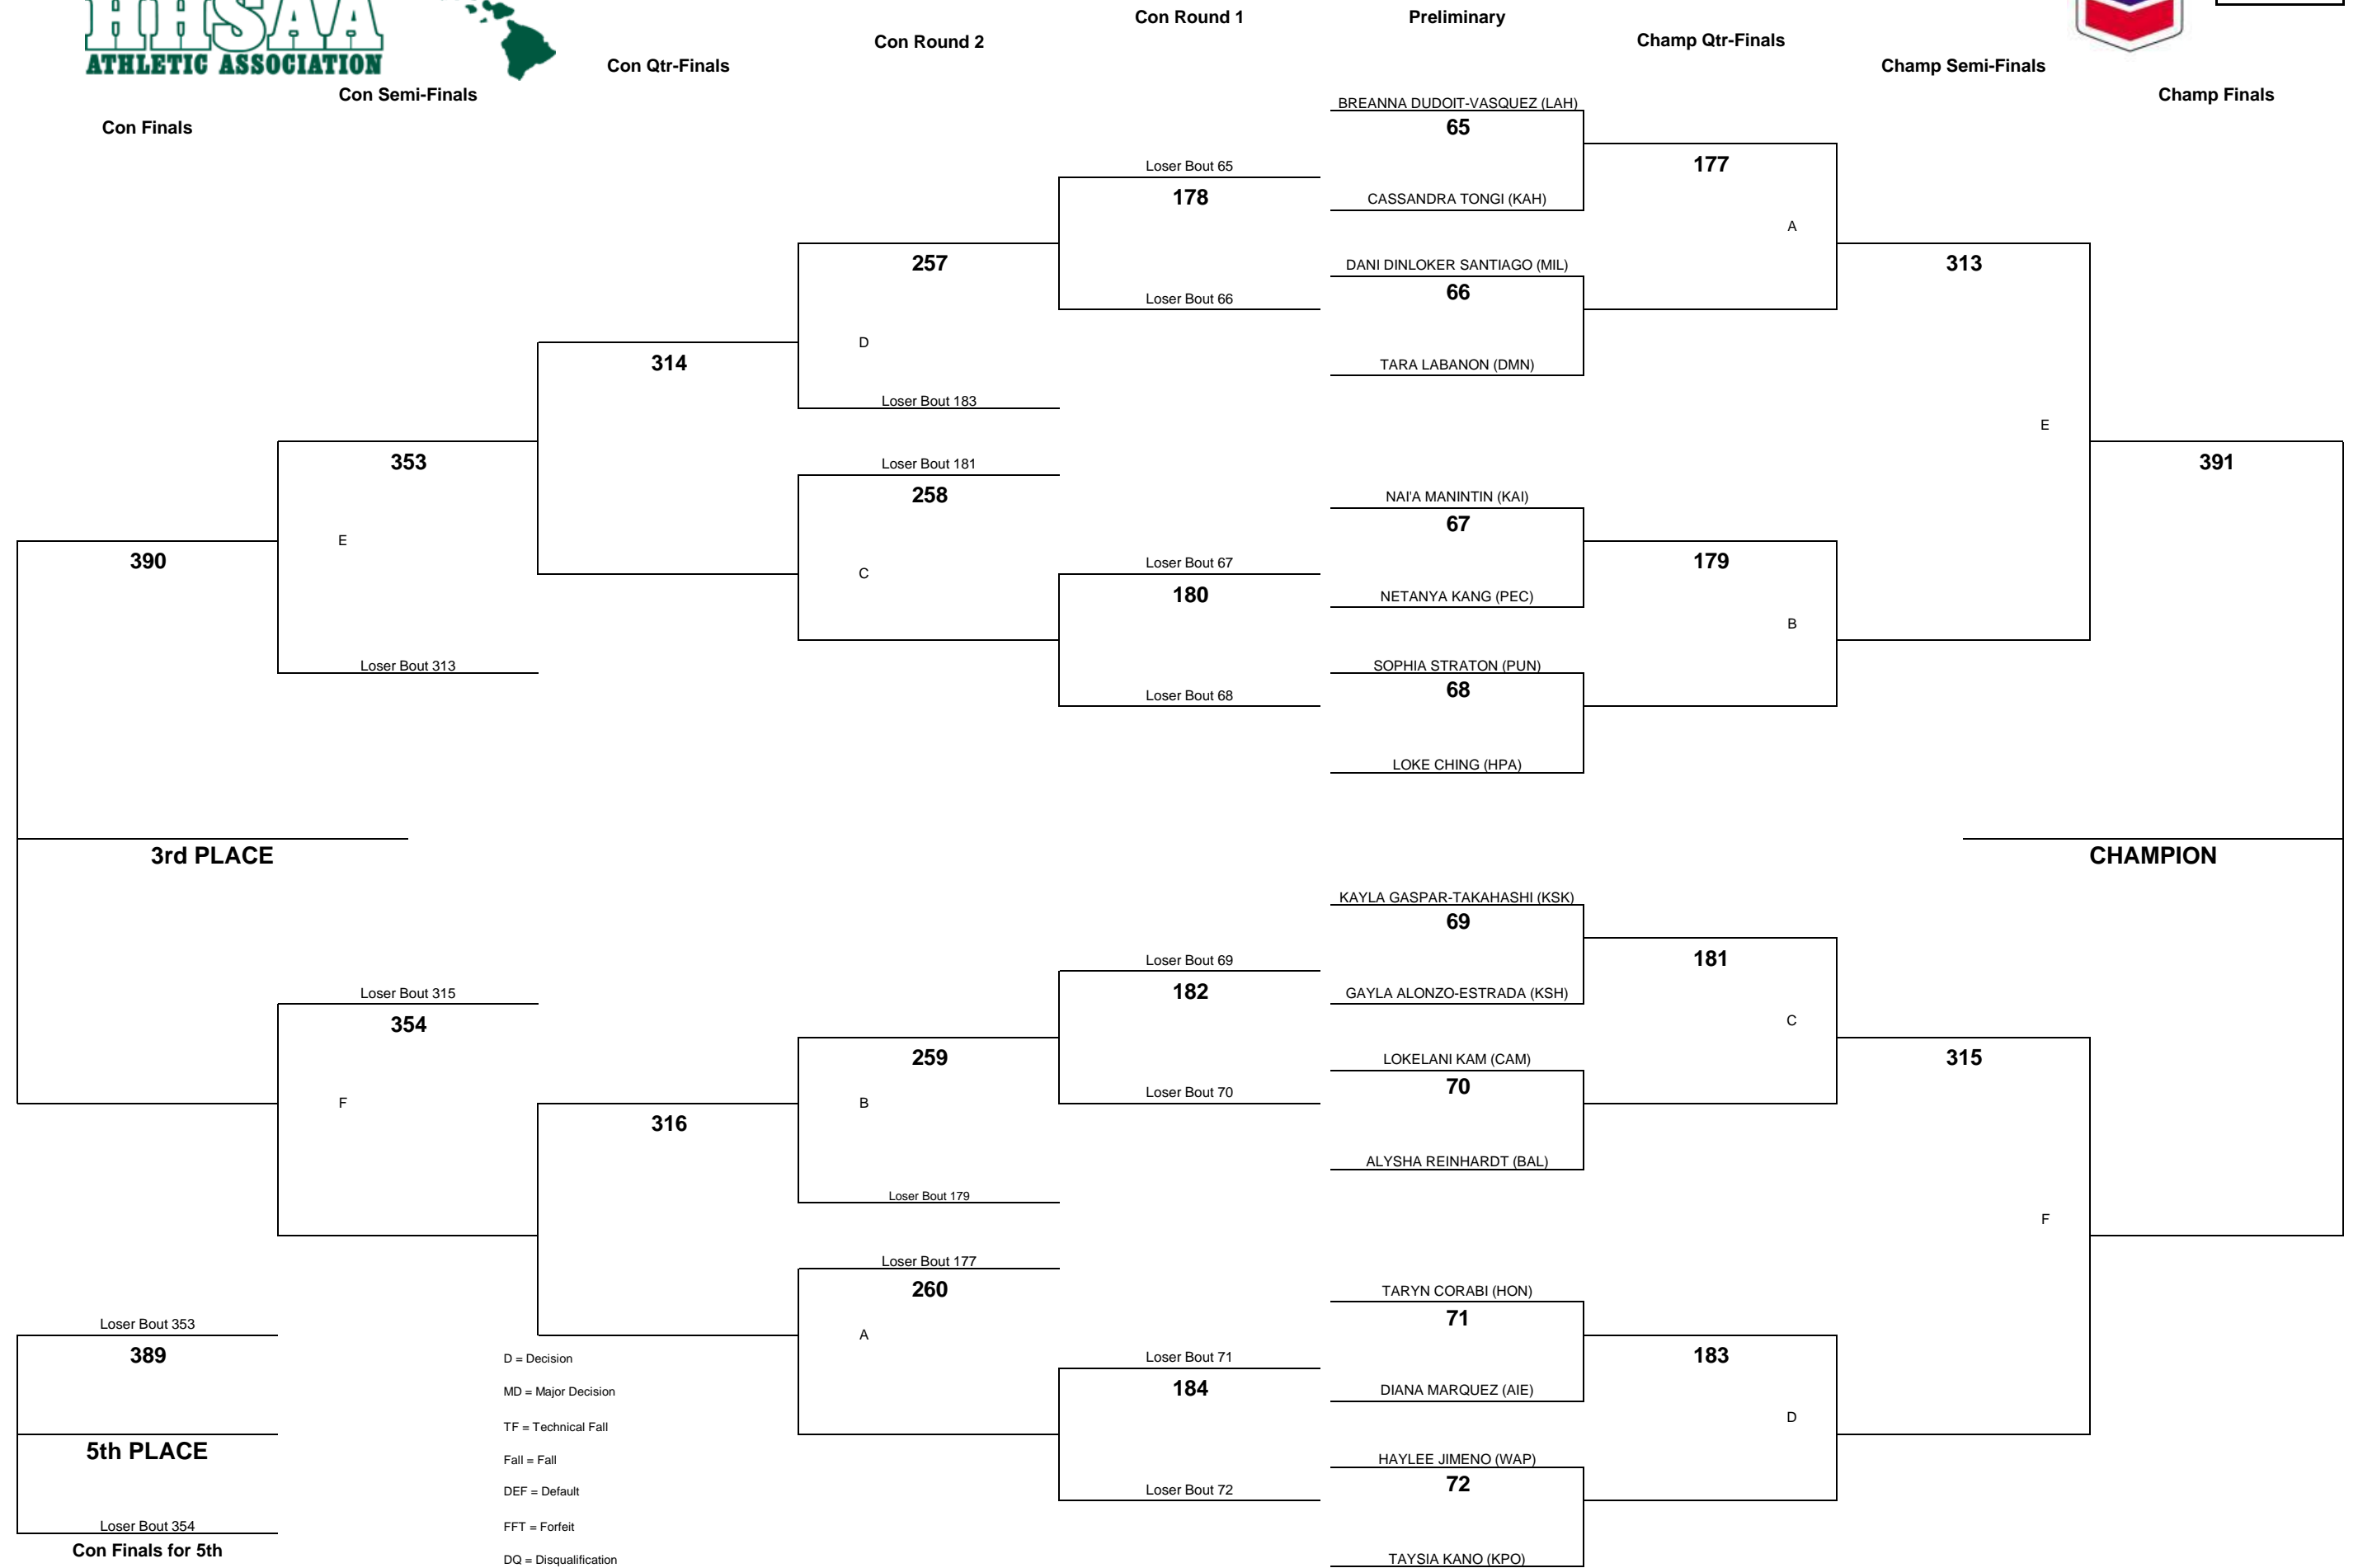

CHEVRON-HAWAII HIGH SCHOOL ATHLETIC ASSOCIATION 2015 GIRLS WRESTLING CHAMPIONSHIPS

WEIGHT CLASS
138

D = Decision
MD = Major Decision
TF = Technical Fall
Fall = Fall
DEF = Default
FFT = Forfeit
DQ = Disqualification