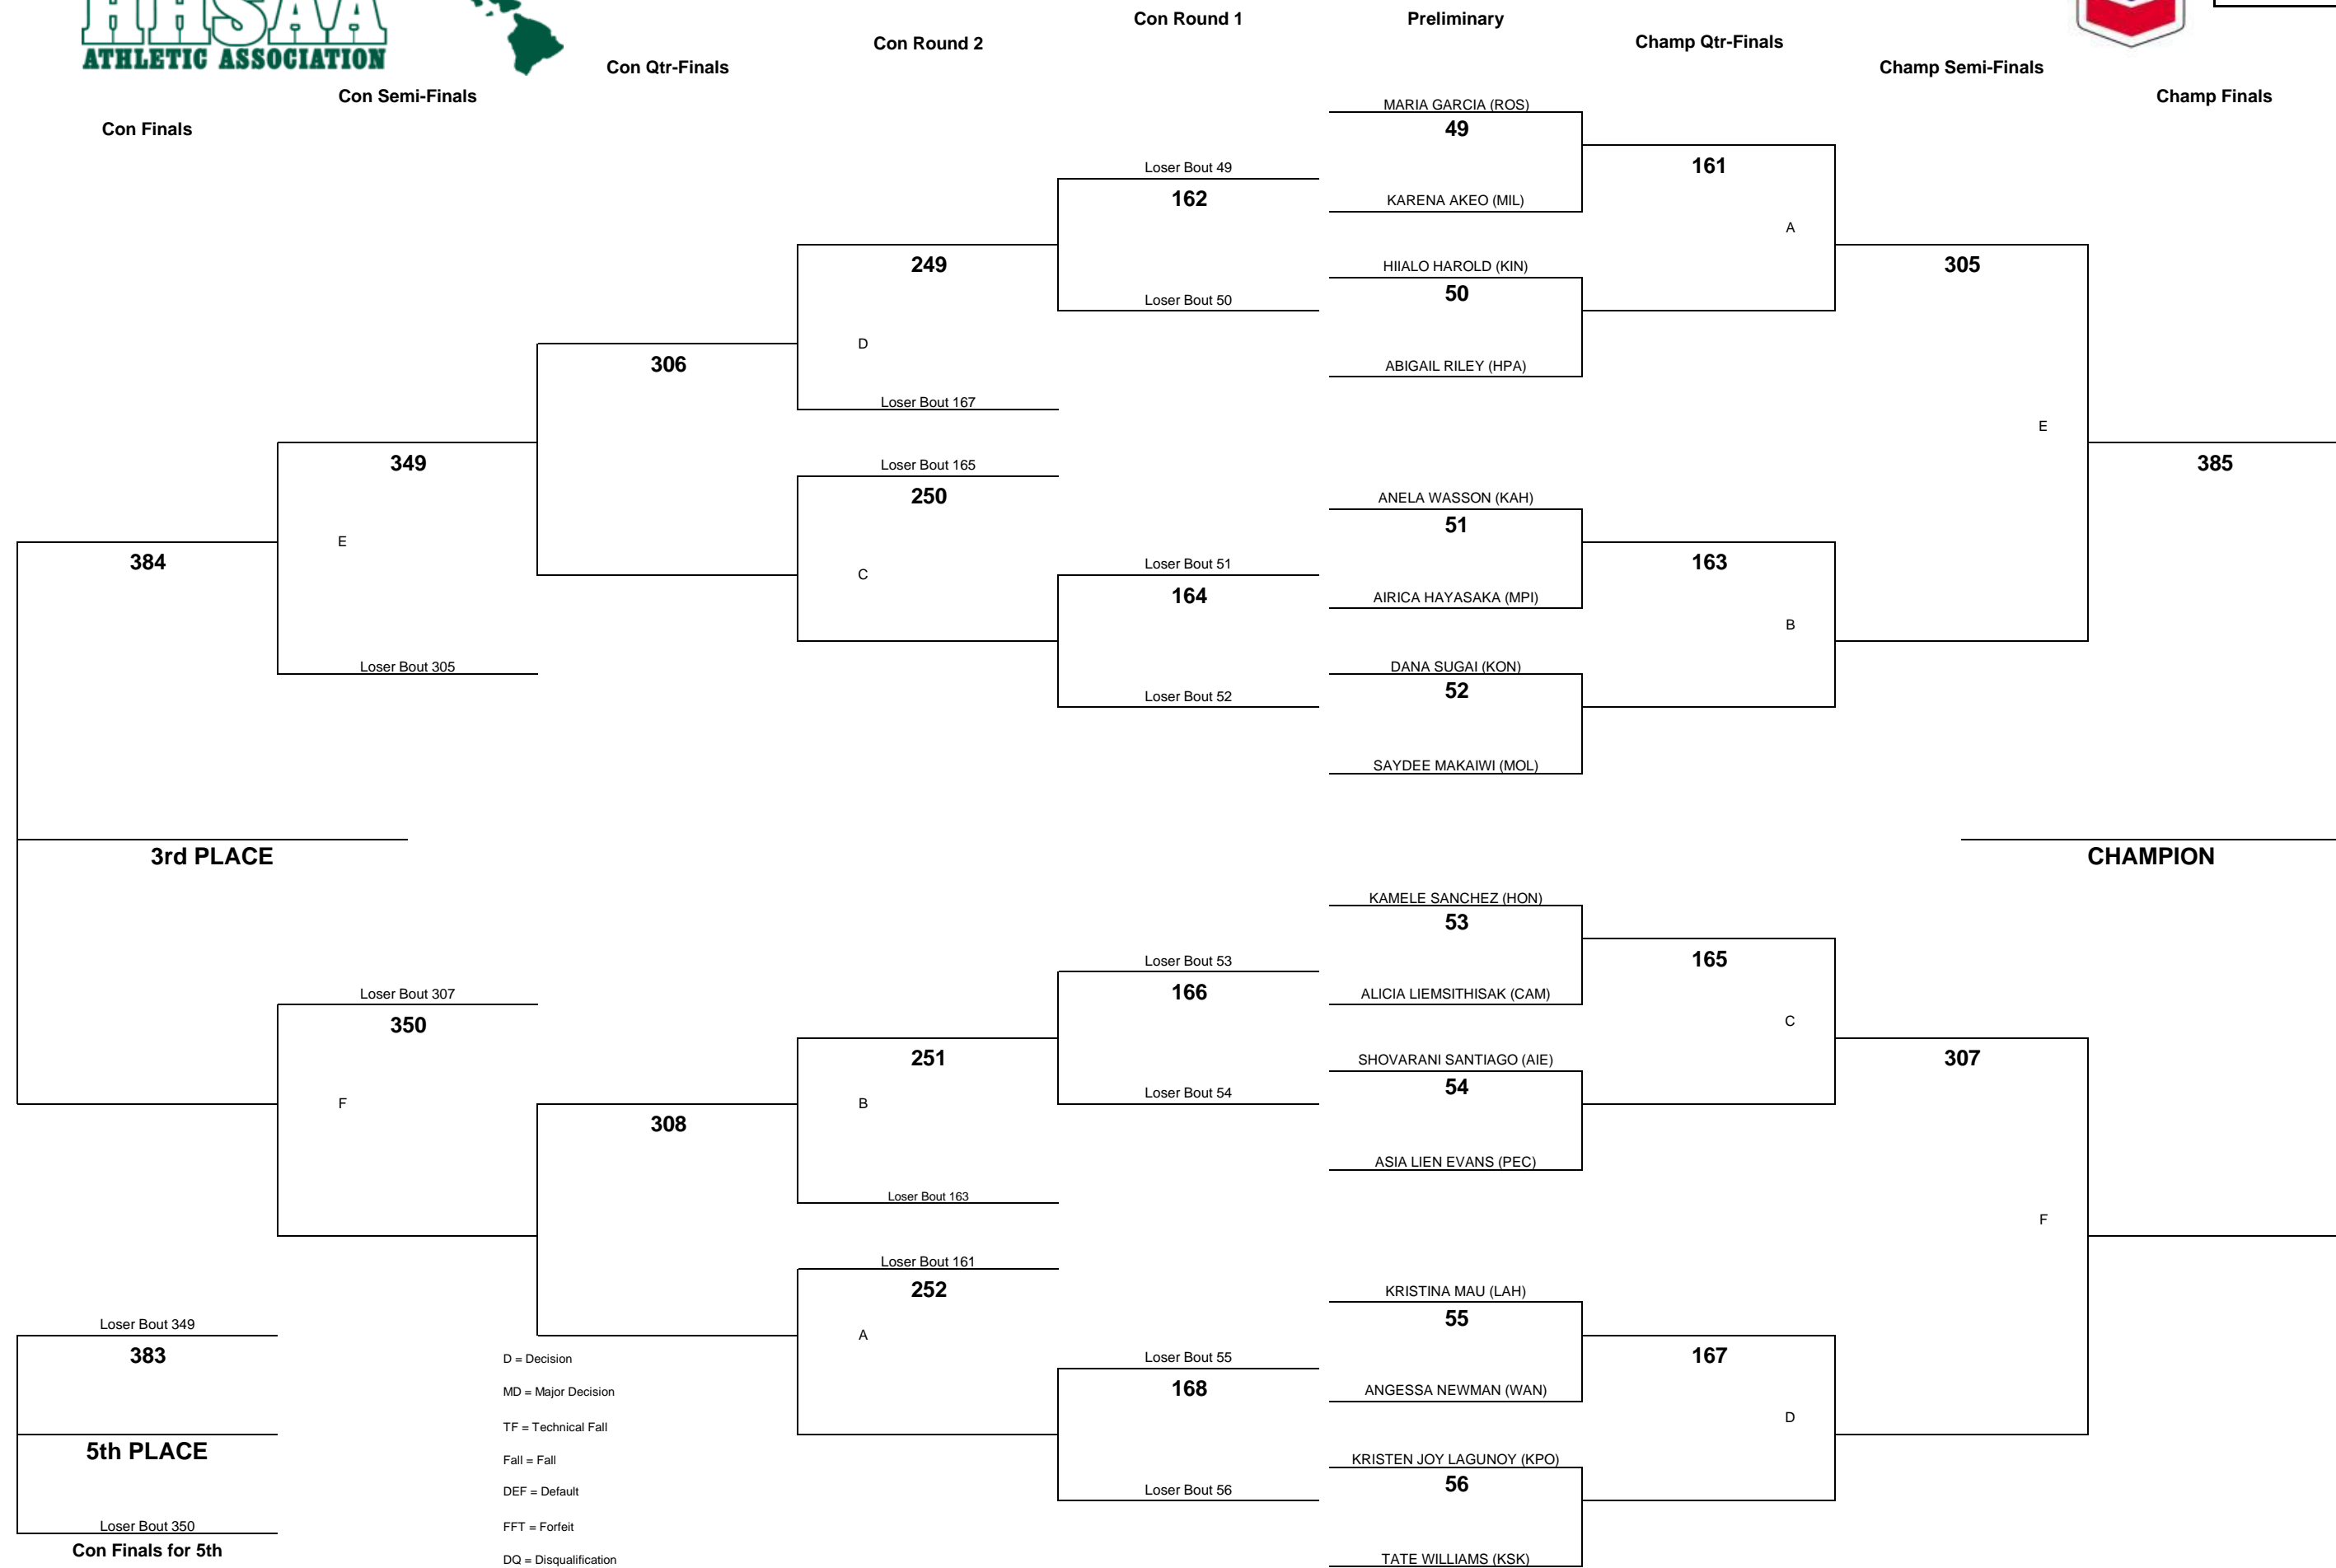

CHEVRON-HAWAII HIGH SCHOOL ATHLETIC ASSOCIATION 2015 GIRLS WRESTLING CHAMPIONSHIPS

WEIGHT CLASS
127