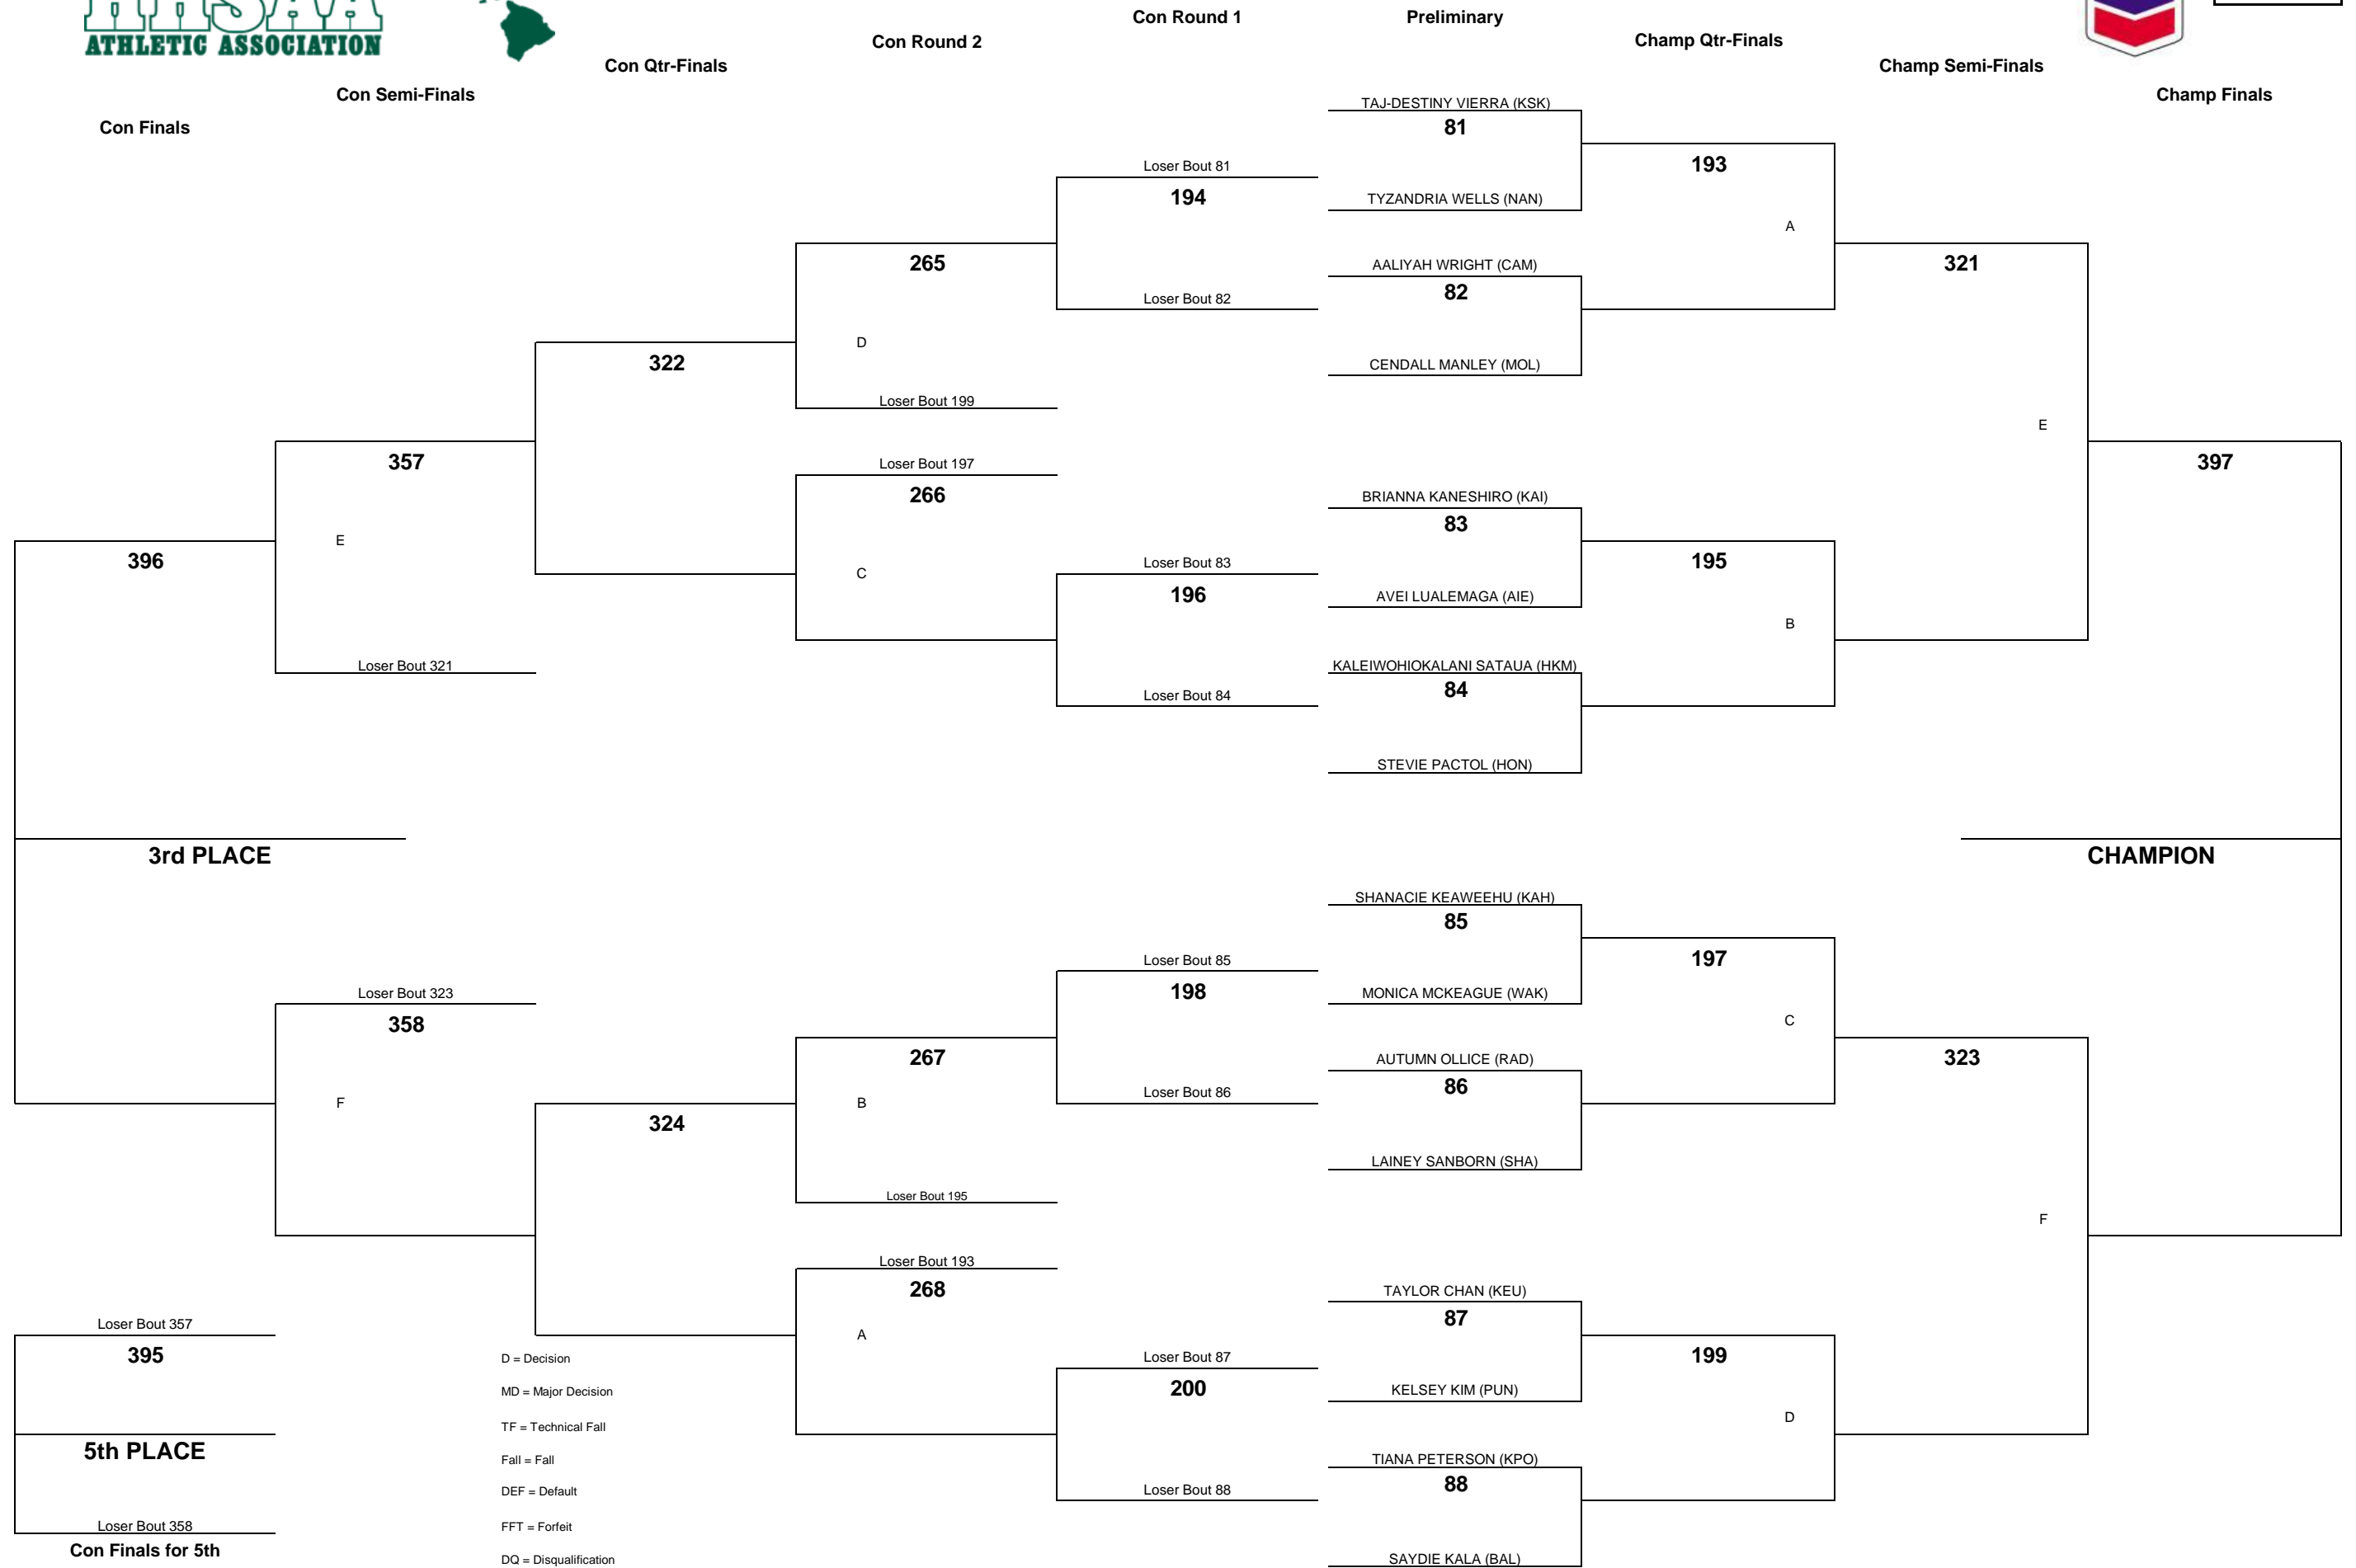

CHEVRON-HAWAII HIGH SCHOOL ATHLETIC ASSOCIATION 2015 GIRLS WRESTLING CHAMPIONSHIPS

WEIGHT CLASS
155