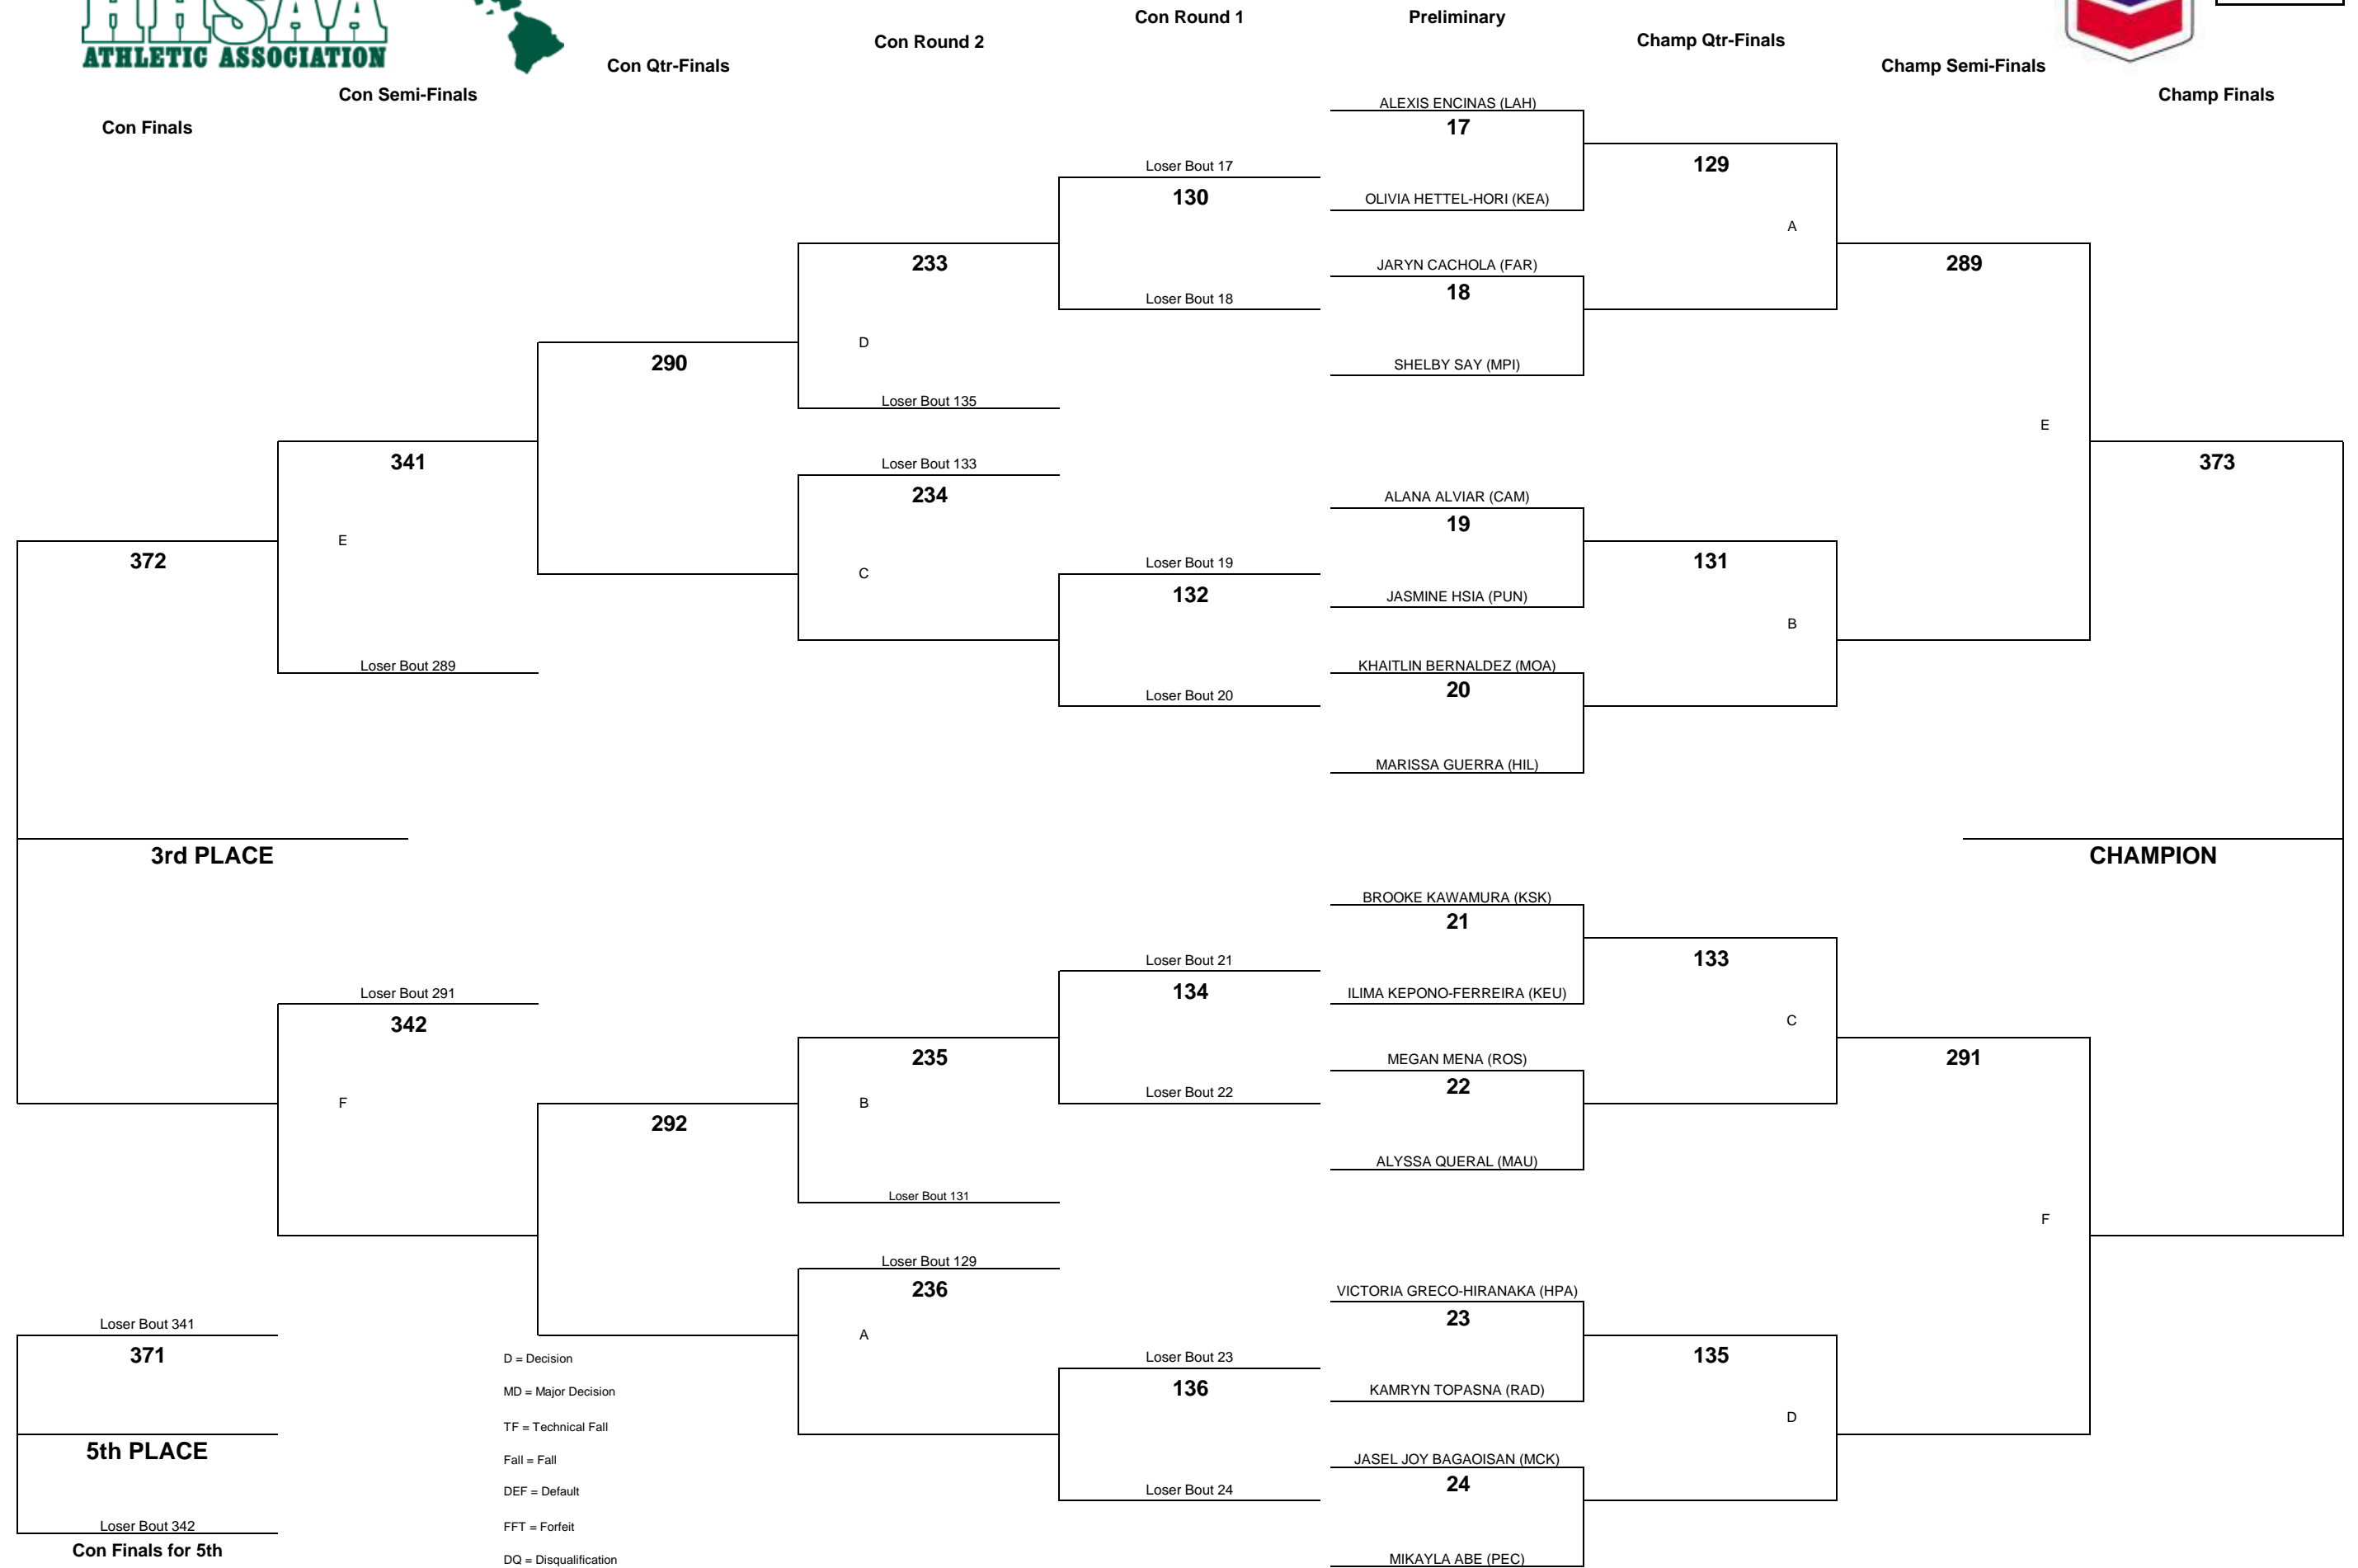

CHEVRON-HAWAII HIGH SCHOOL ATHLETIC ASSOCIATION 2015 GIRLS WRESTLING CHAMPIONSHIPS

WEIGHT CLASS
107