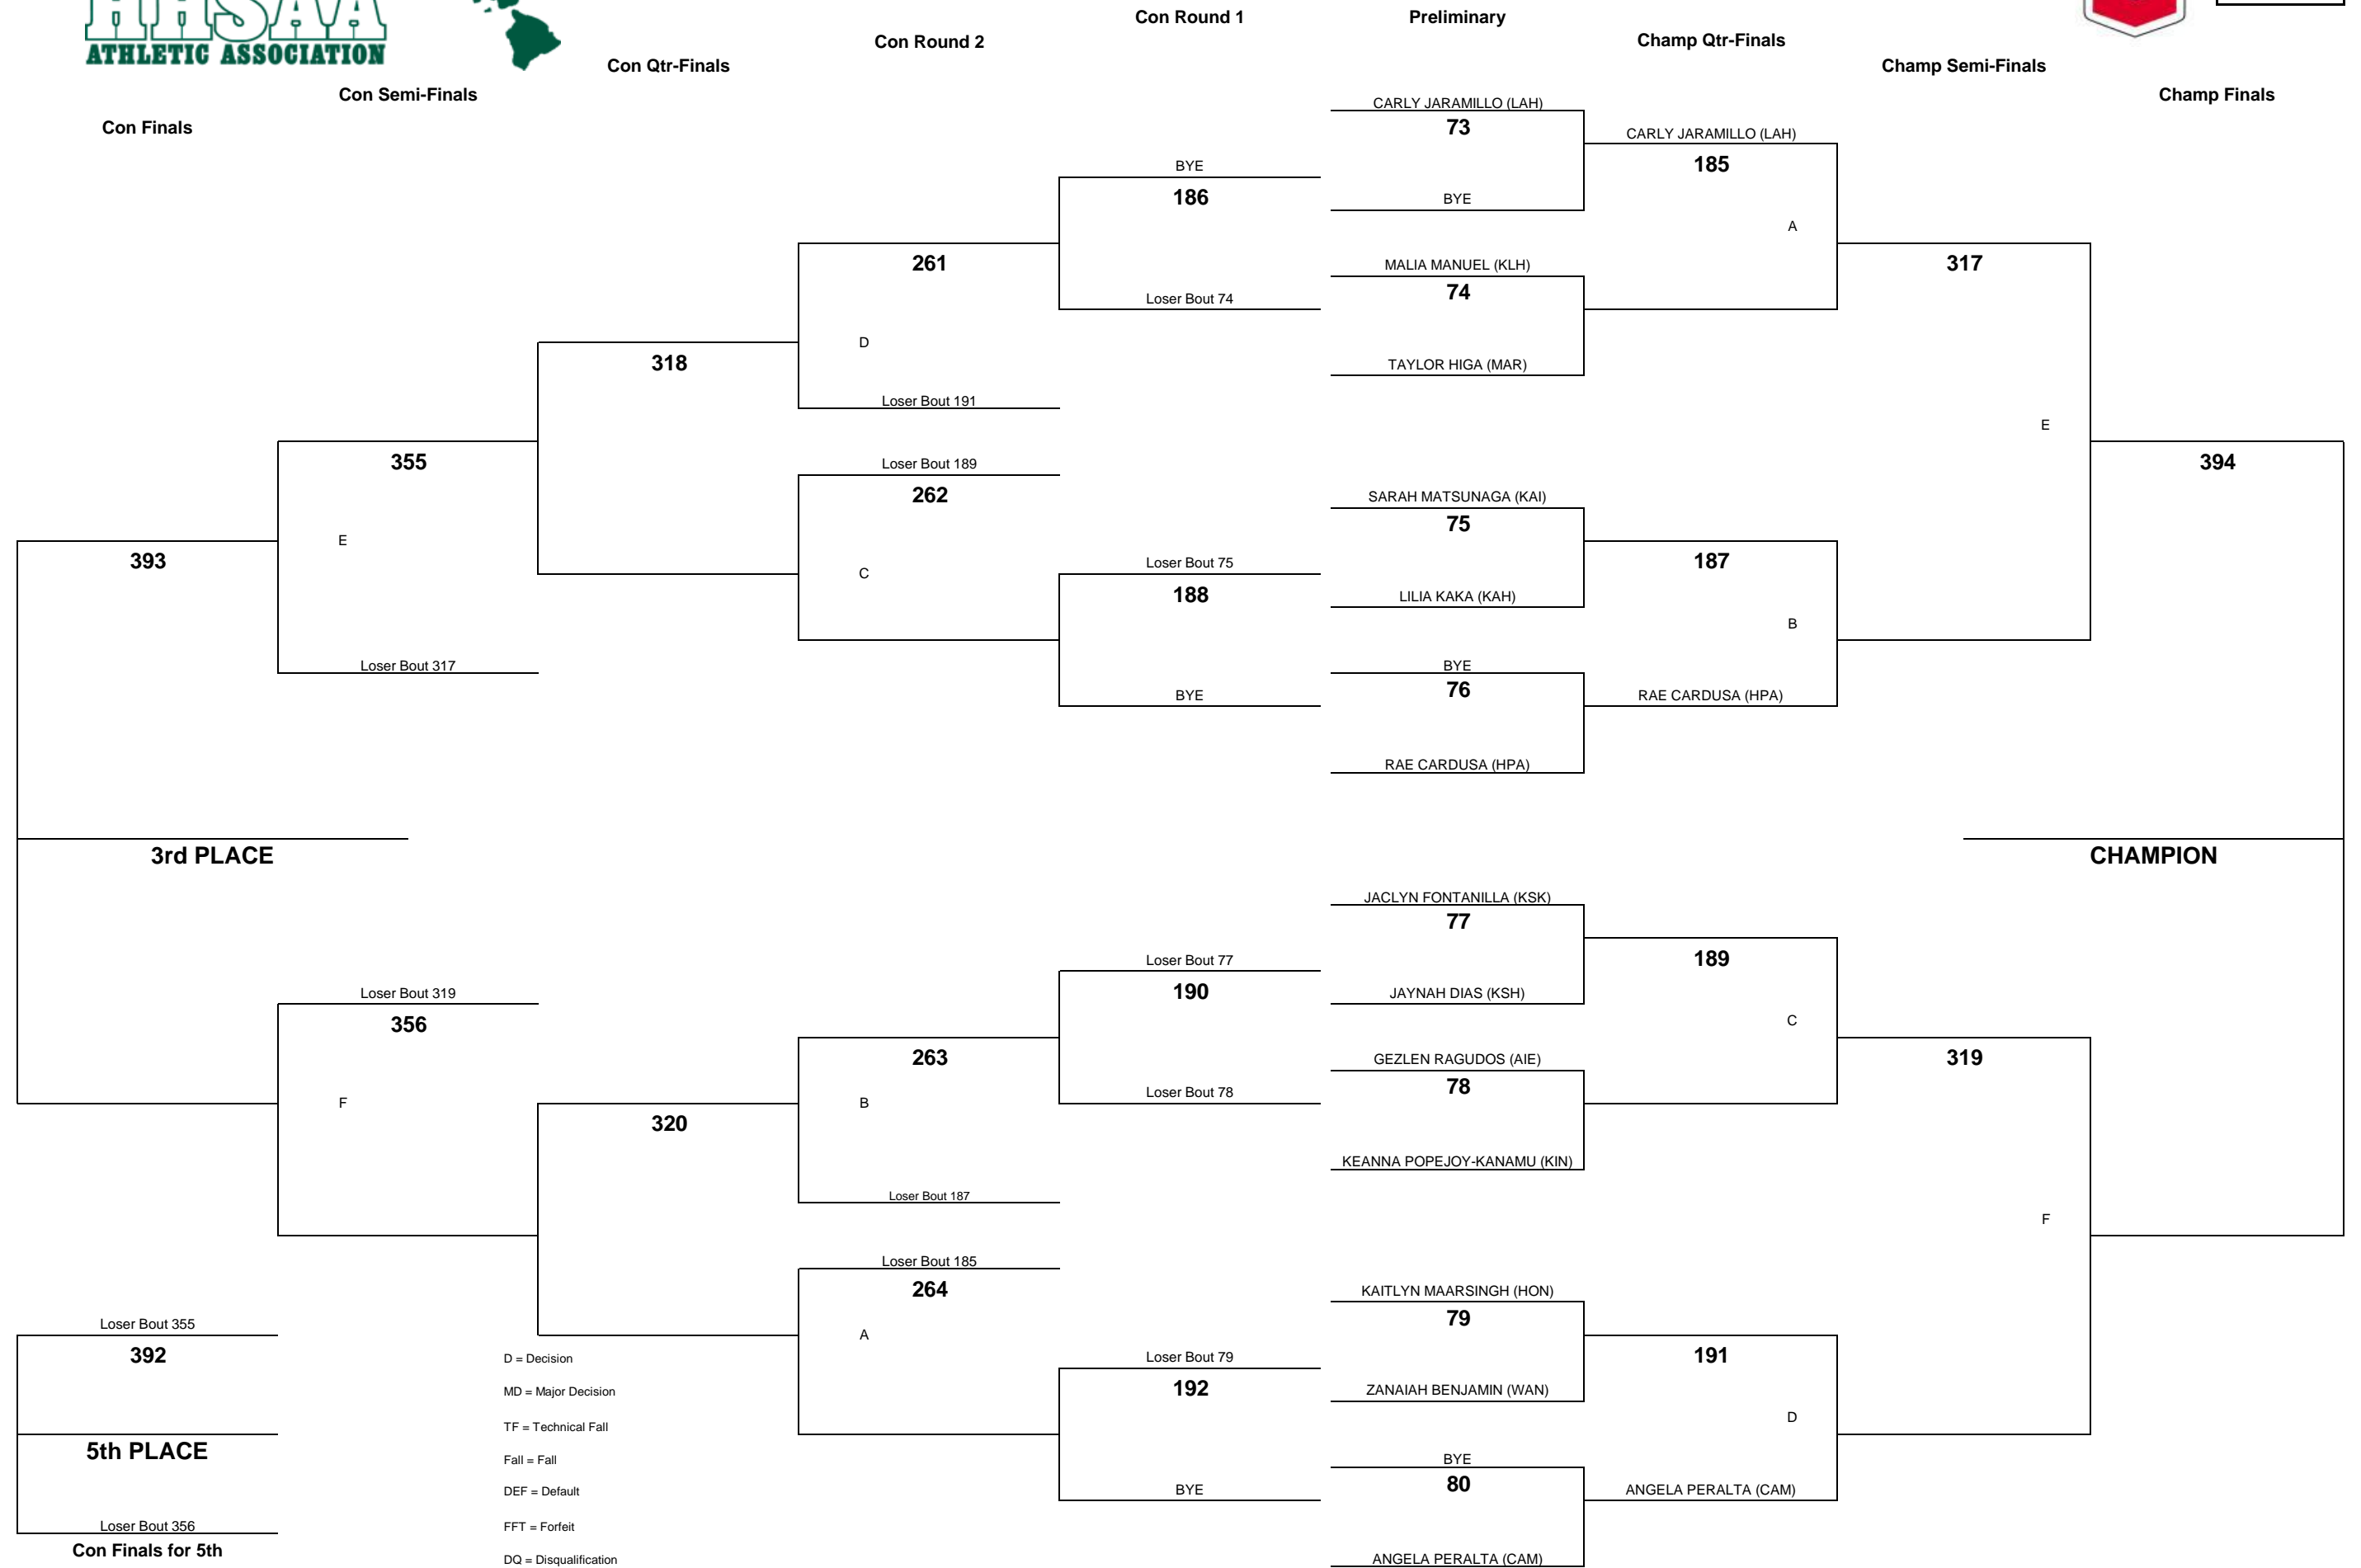

CHEVRON-HAWAII HIGH SCHOOL ATHLETIC ASSOCIATION 2015 GIRLS WRESTLING CHAMPIONSHIPS

WEIGHT CLASS
145