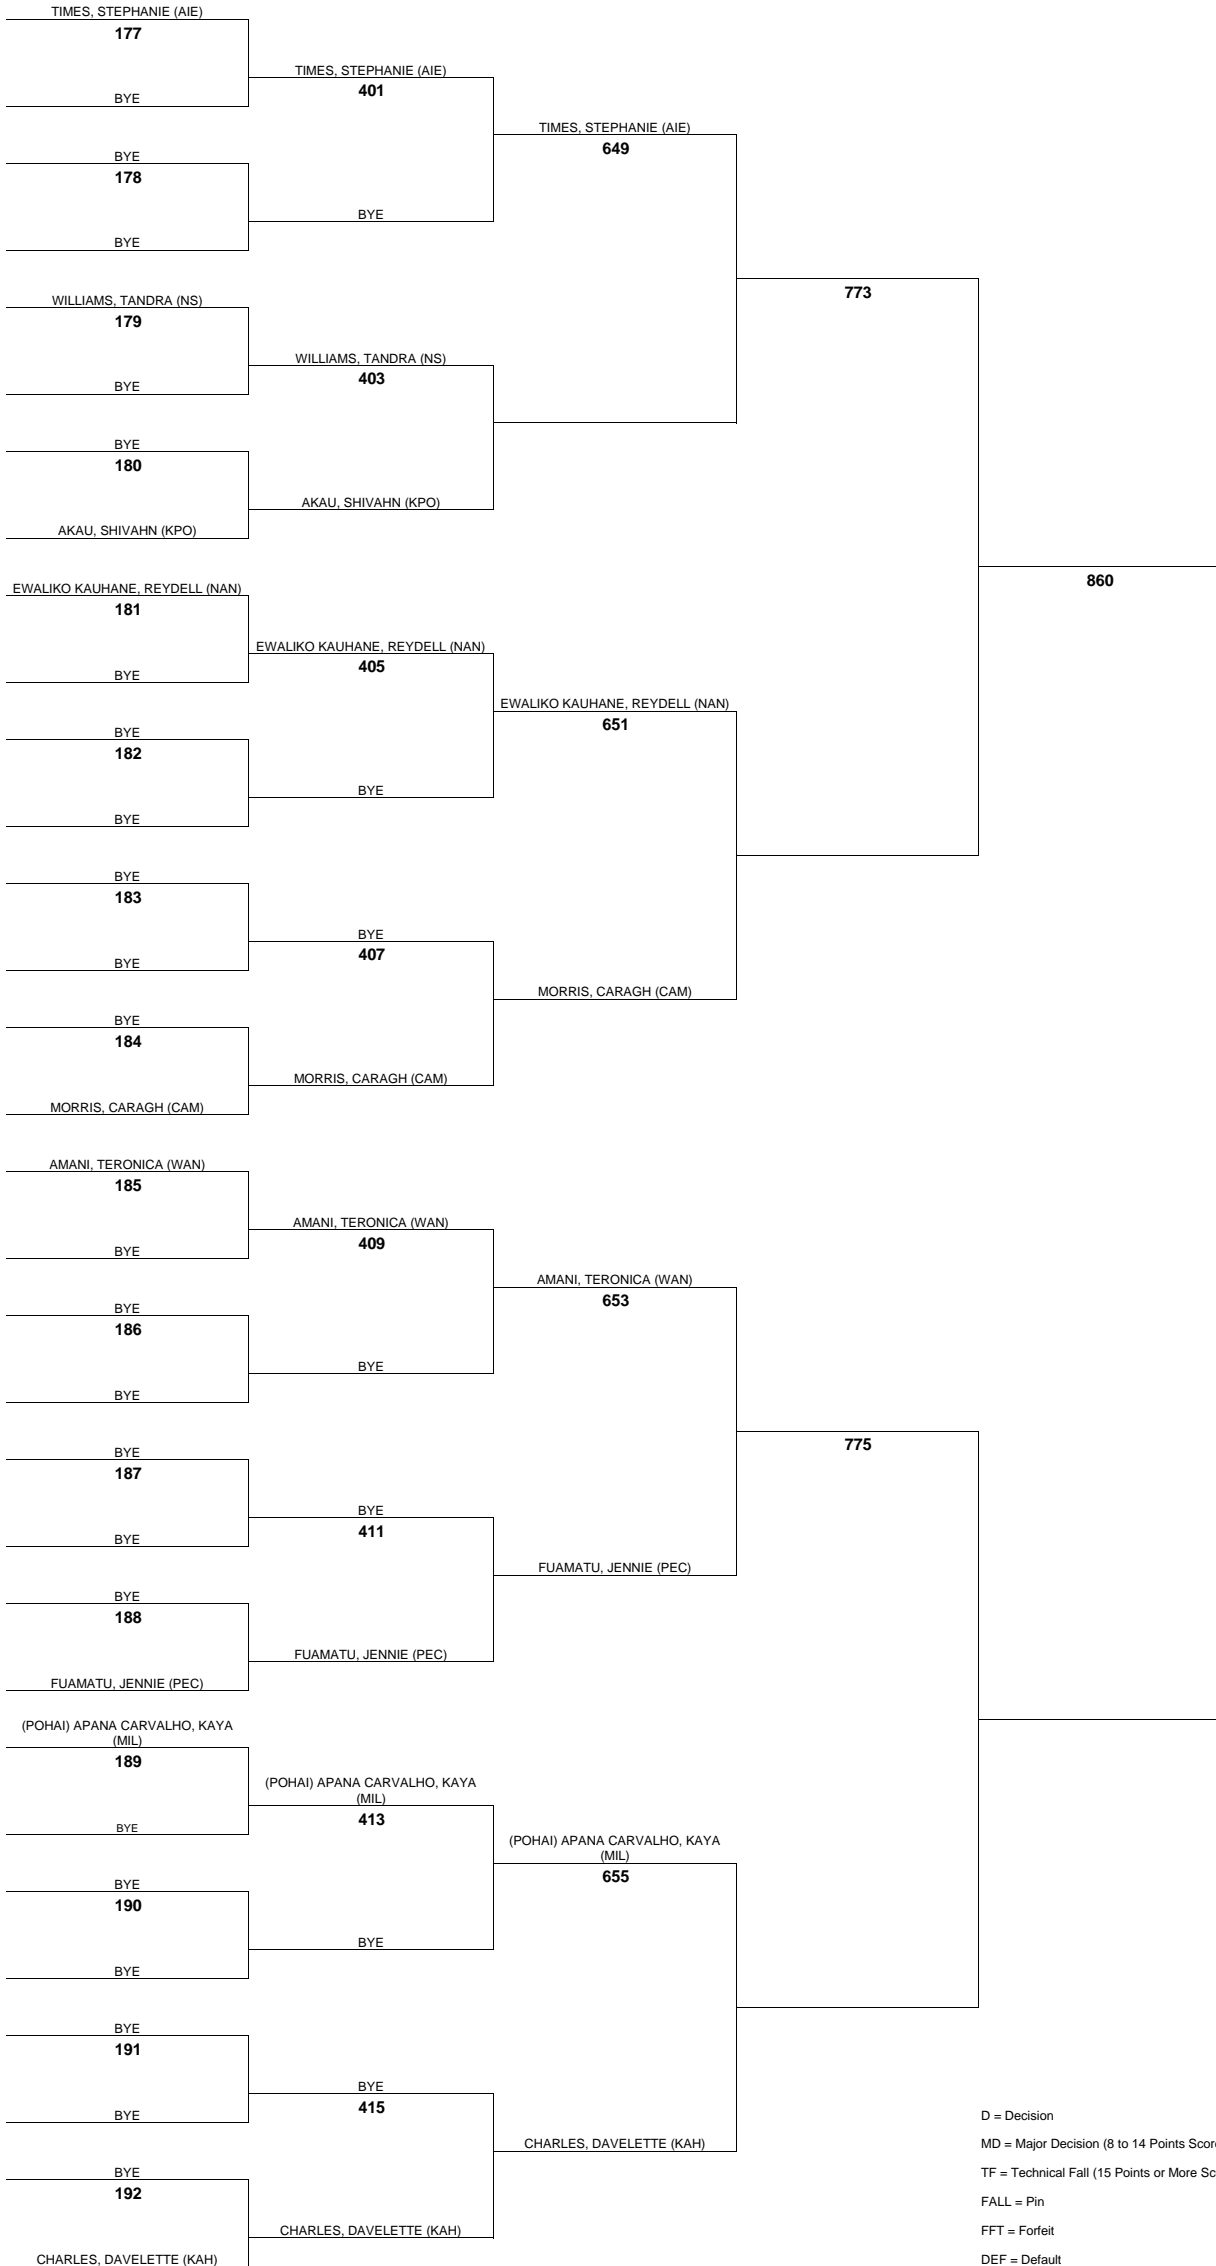

OAHU INTERSCHOLASTIC ASSOCIATION 2015 CHAMPIONSHIP TOURNAMENT (GIRLS)

Championship Rnd 1

Championship Rnd 2

Championship Qtr Finals

Championship Semi-Finals

Championship Finals

WEIGHT CLASS

168