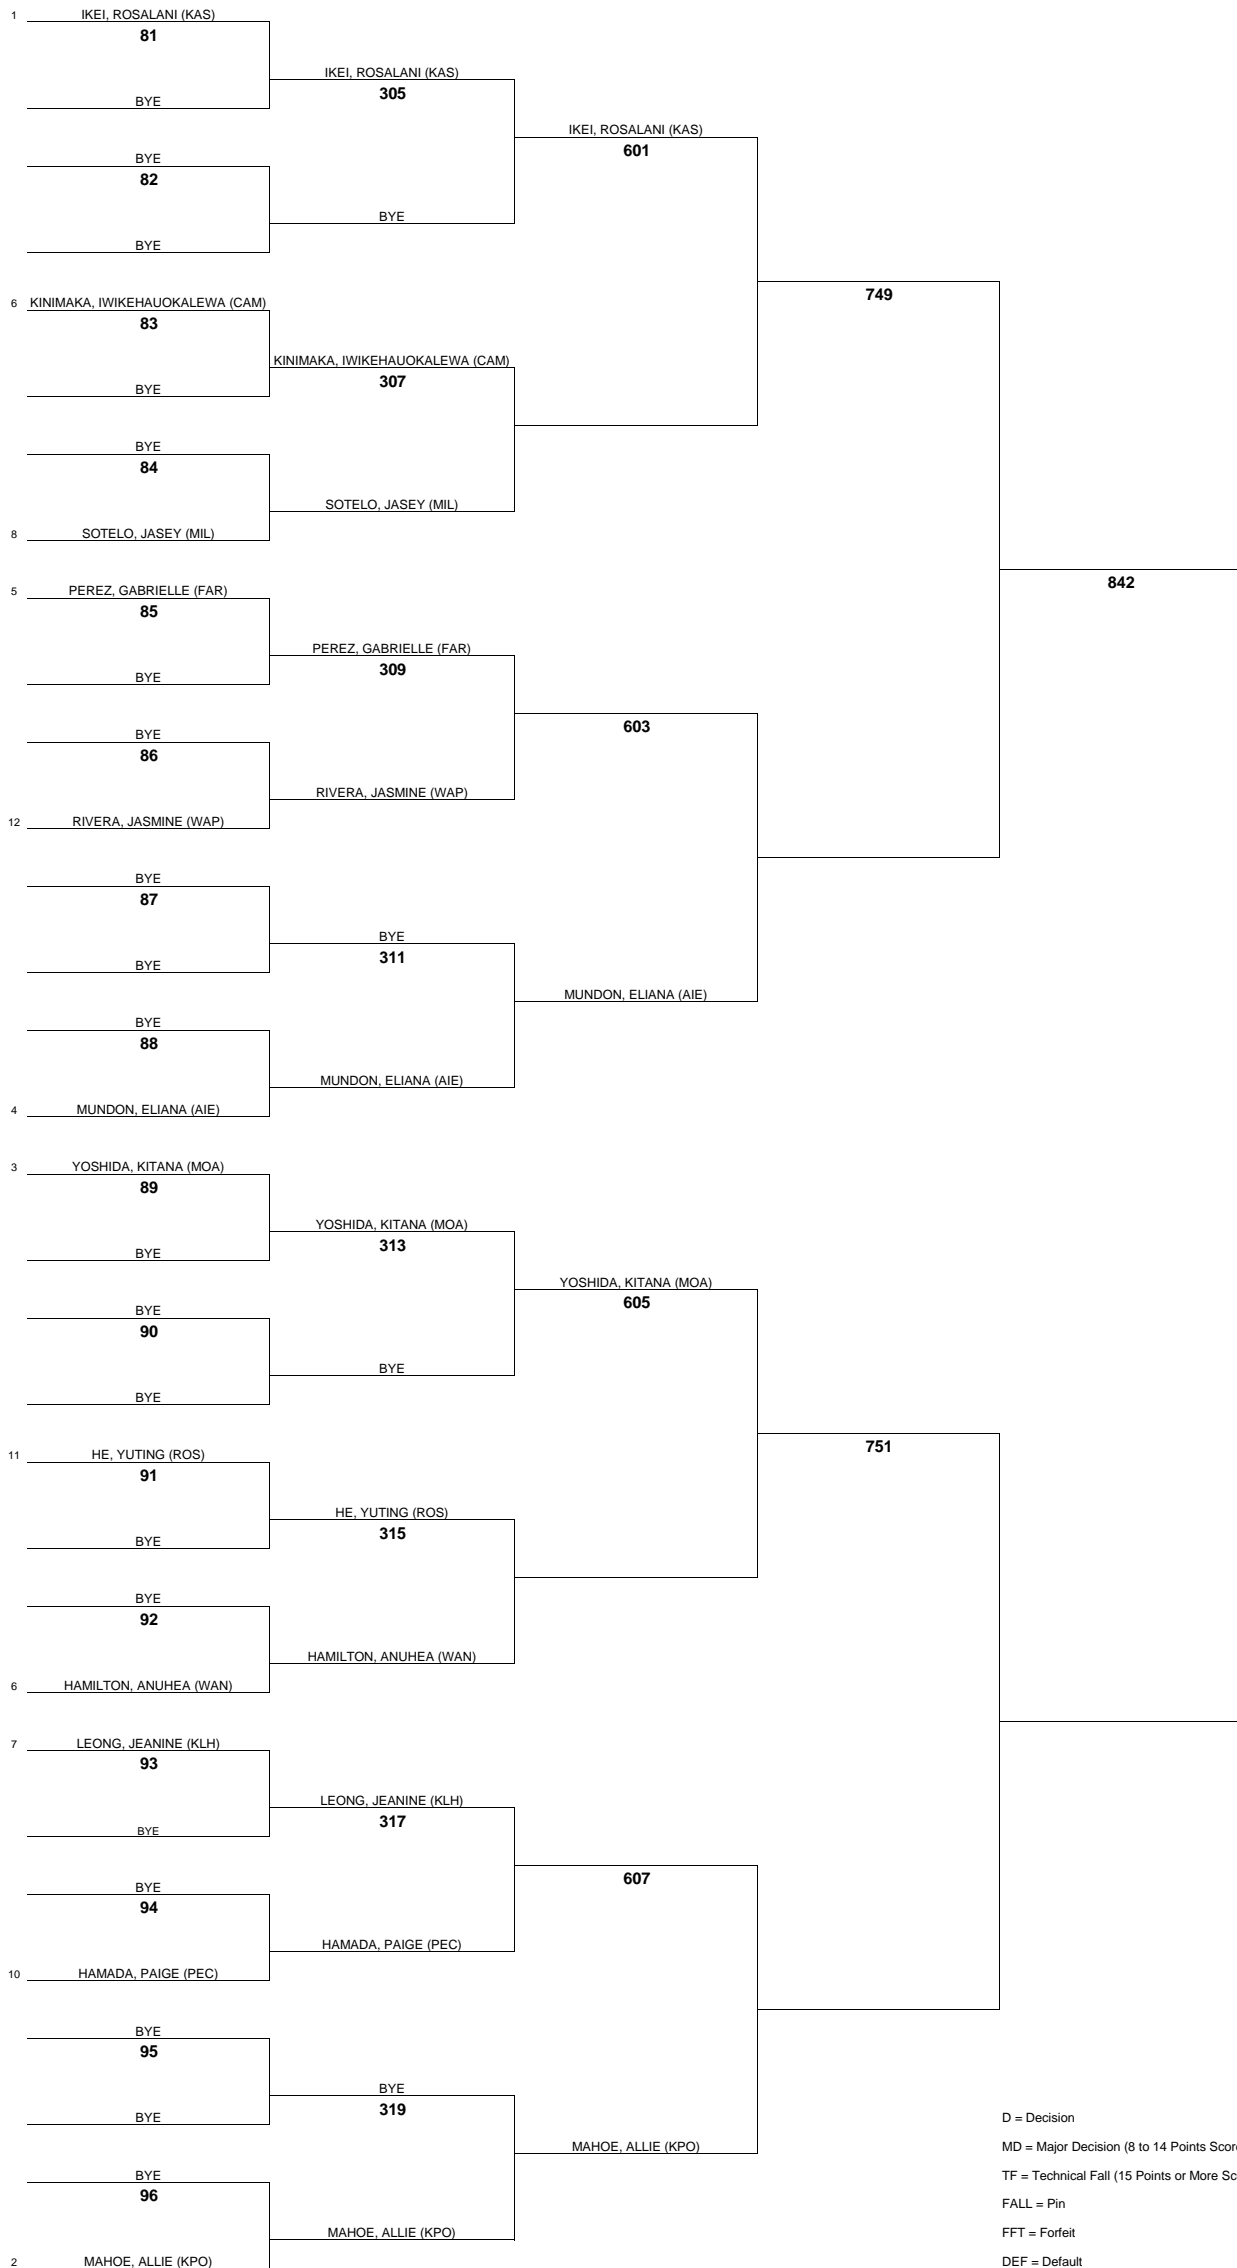

OAHU INTERSCHOLASTIC ASSOCIATION 2015 CHAMPIONSHIP TOURNAMENT (GIRLS)

Championship Rnd 1

Championship Rnd 2

Championship Qtr Finals

Championship Semi-Finals

Championship Finals

WEIGHT CLASS

122