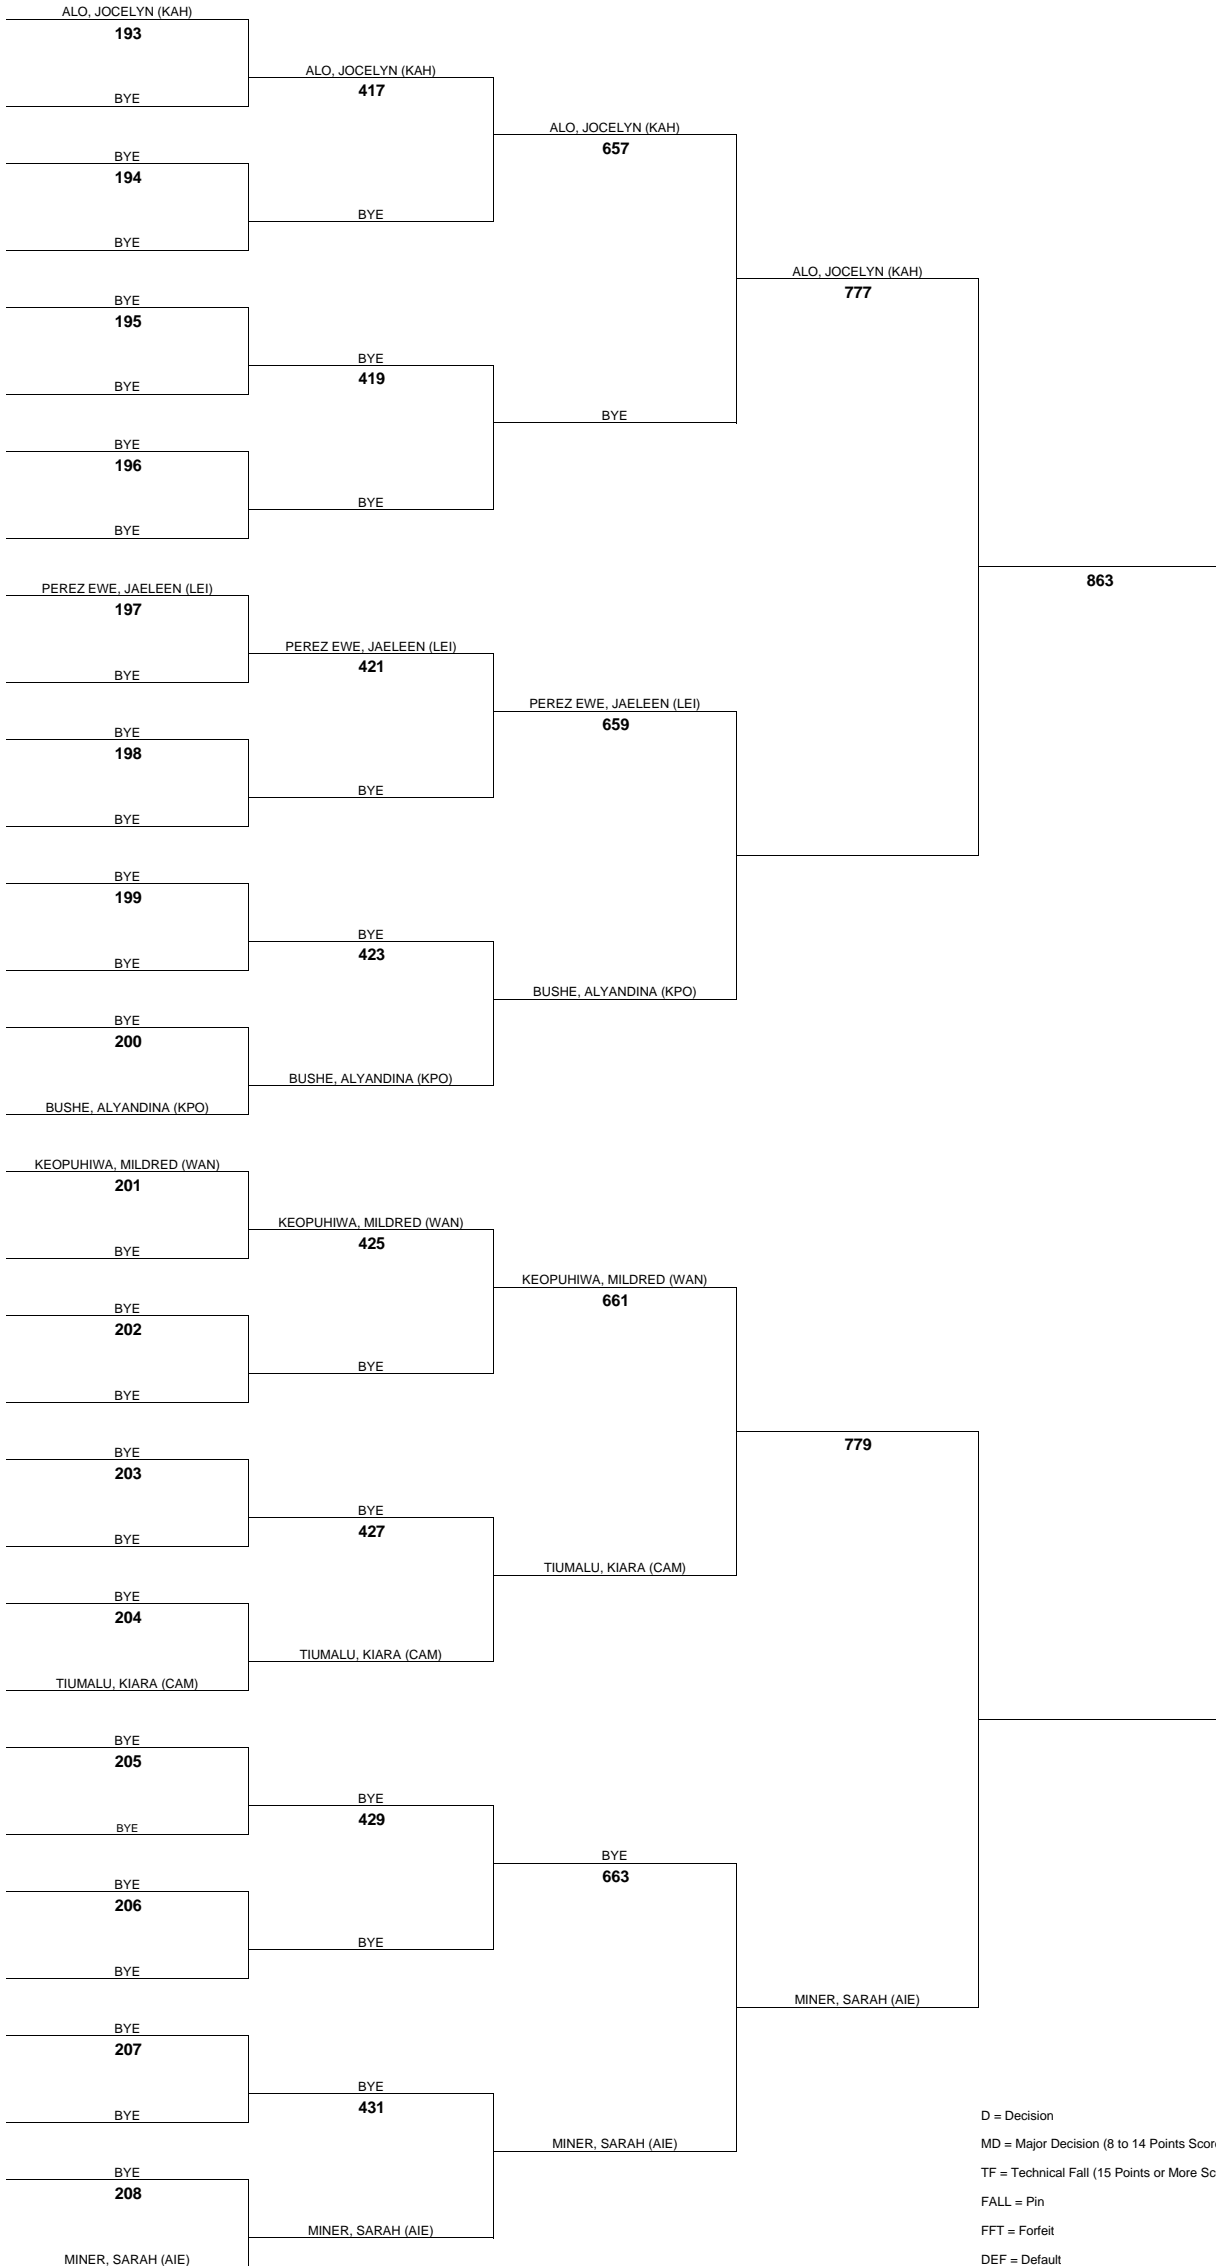

OAHU INTERSCHOLASTIC ASSOCIATION 2015 CHAMPIONSHIP TOURNAMENT (GIRLS)

Championship Rnd 1

Championship Rnd 2

Championship Qtr Finals

Championship Semi-Finals

Championship Finals

WEIGHT CLASS

184