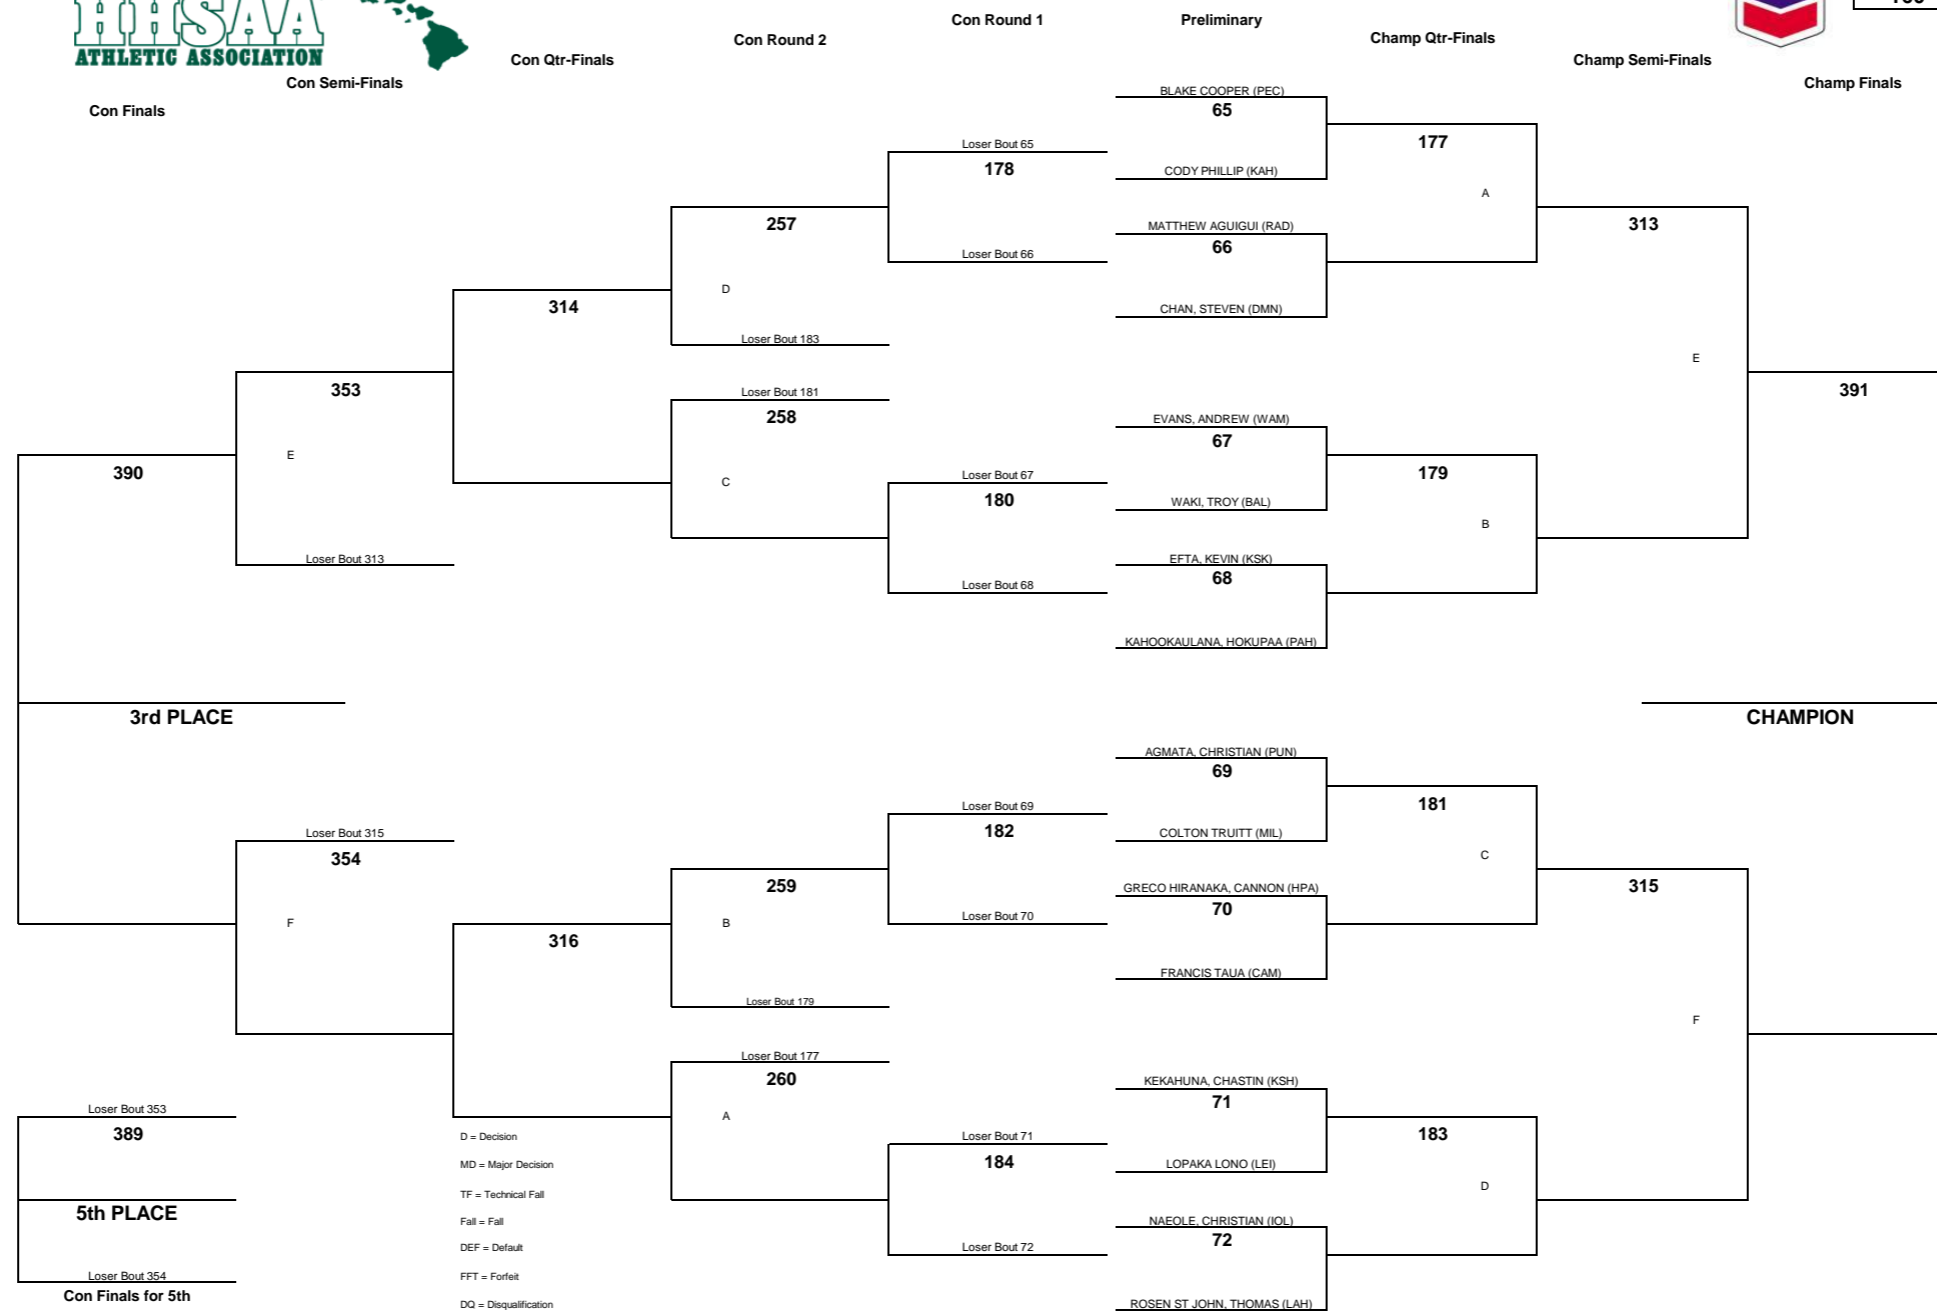

CHEVRON-HAWAII HIGH SCHOOL ATHLETIC ASSOCIATION 2014 BOYS WRESTLING CHAMPIONSHIPS

WEIGHT CLASS
160