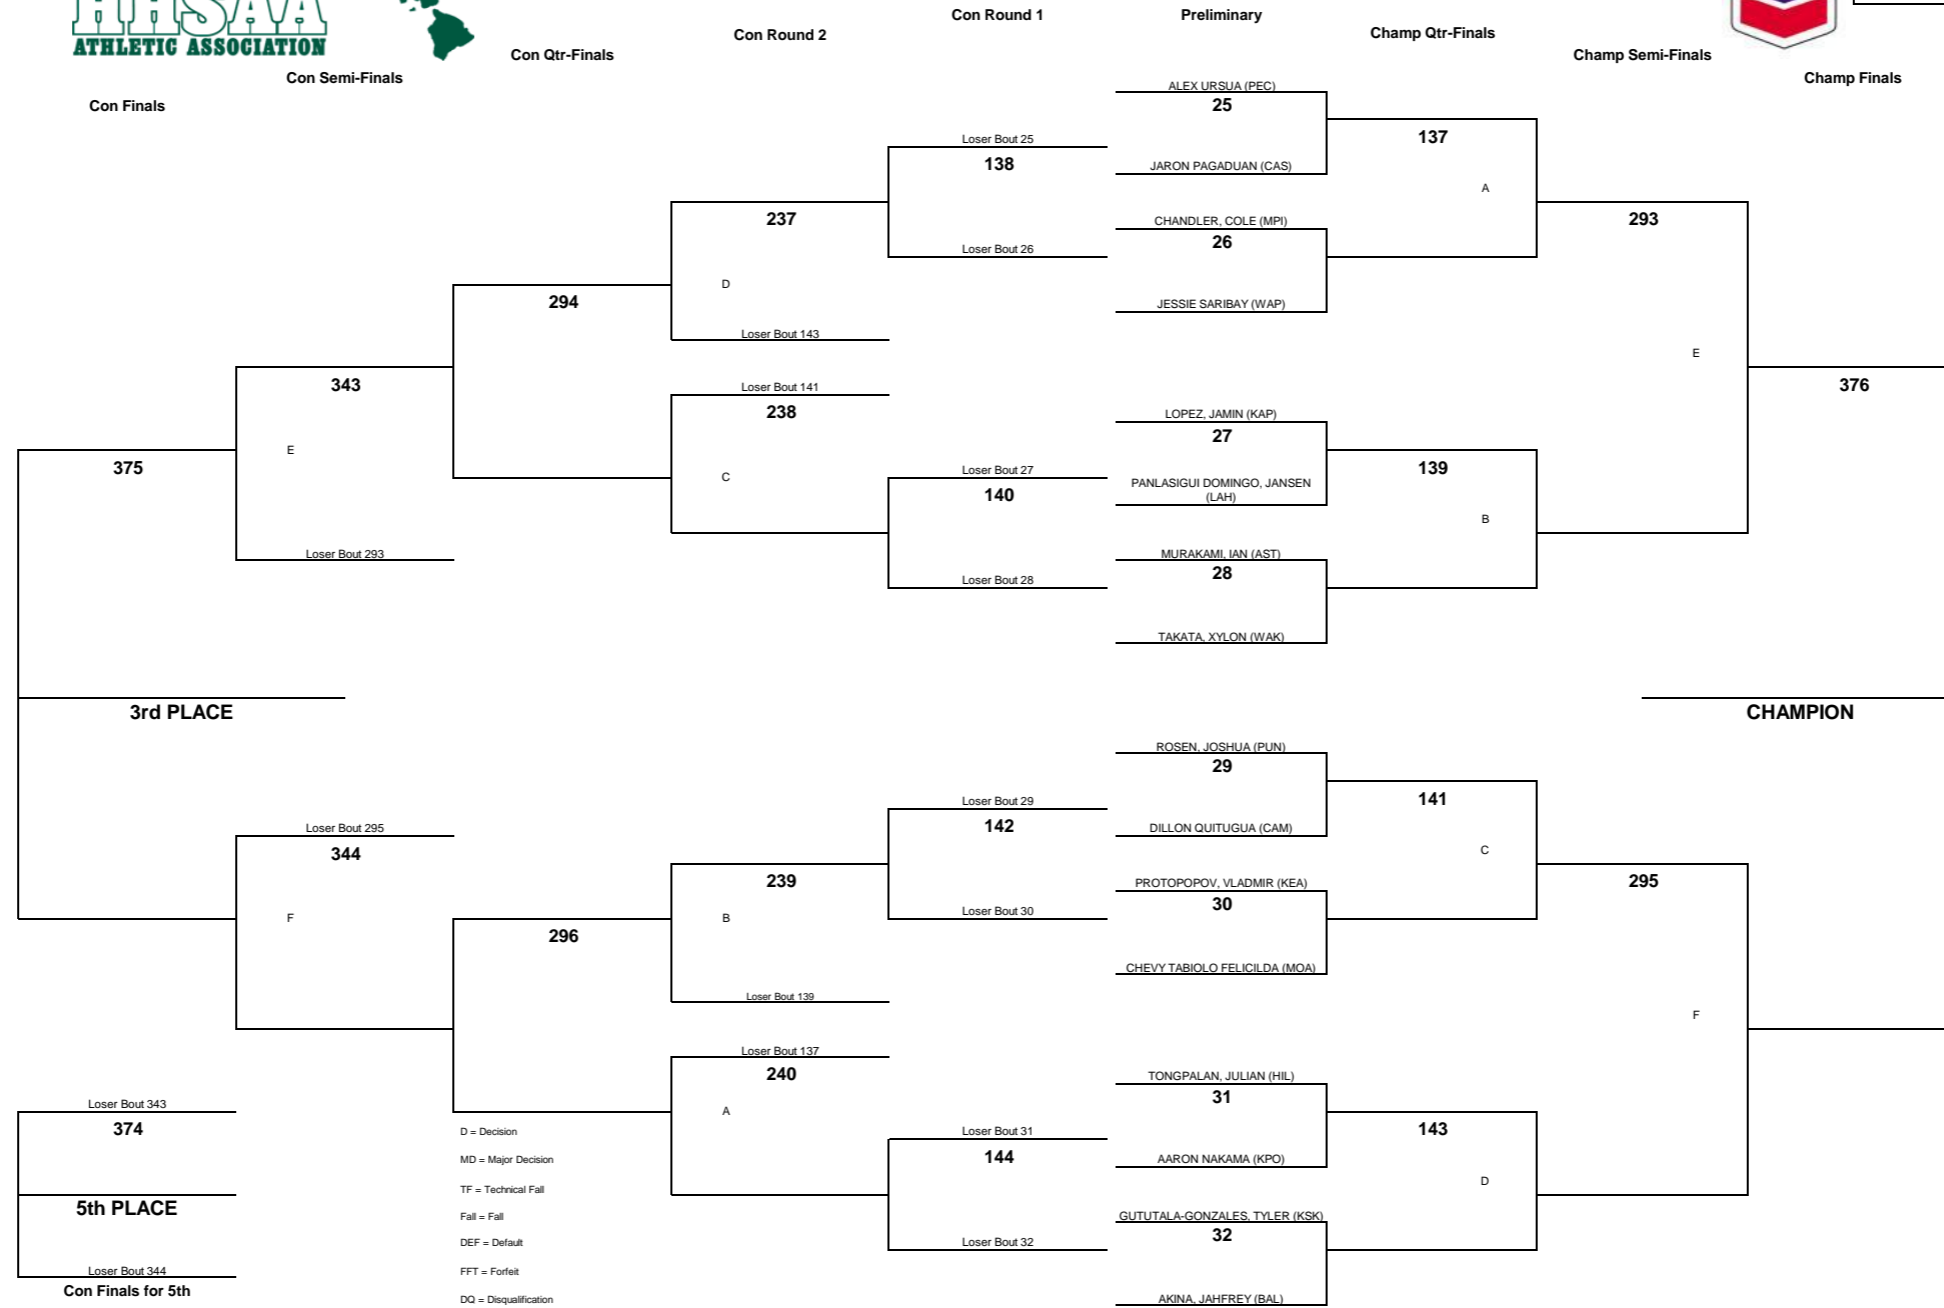

CHEVRON-HAWAII HIGH SCHOOL ATHLETIC ASSOCIATION 2014 BOYS WRESTLING CHAMPIONSHIPS

WEIGHT CLASS
126