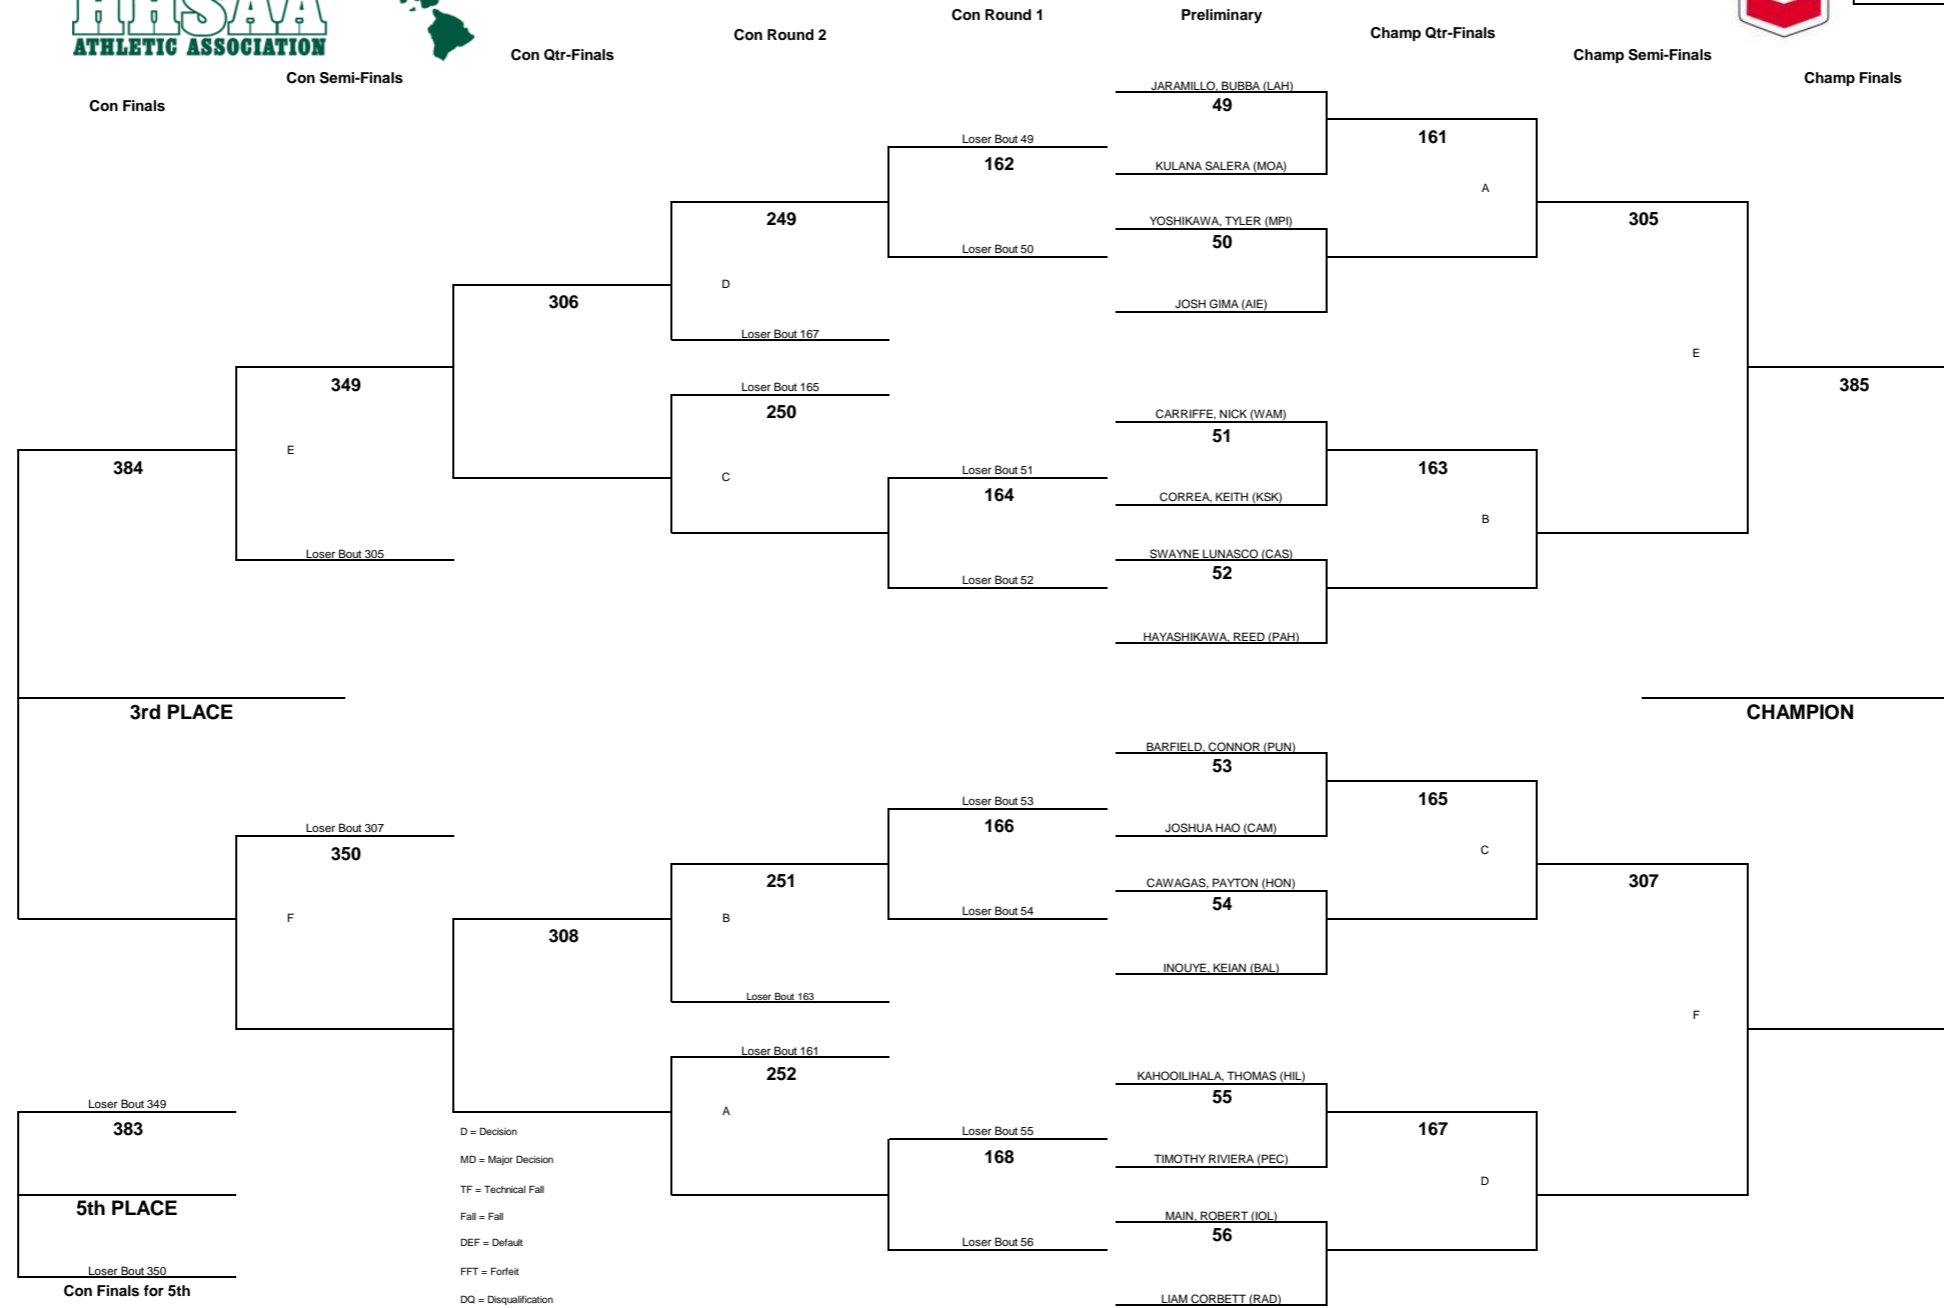

CHEVRON-HAWAII HIGH SCHOOL ATHLETIC ASSOCIATION 2014 BOYS WRESTLING CHAMPIONSHIPS

WEIGHT CLASS
145