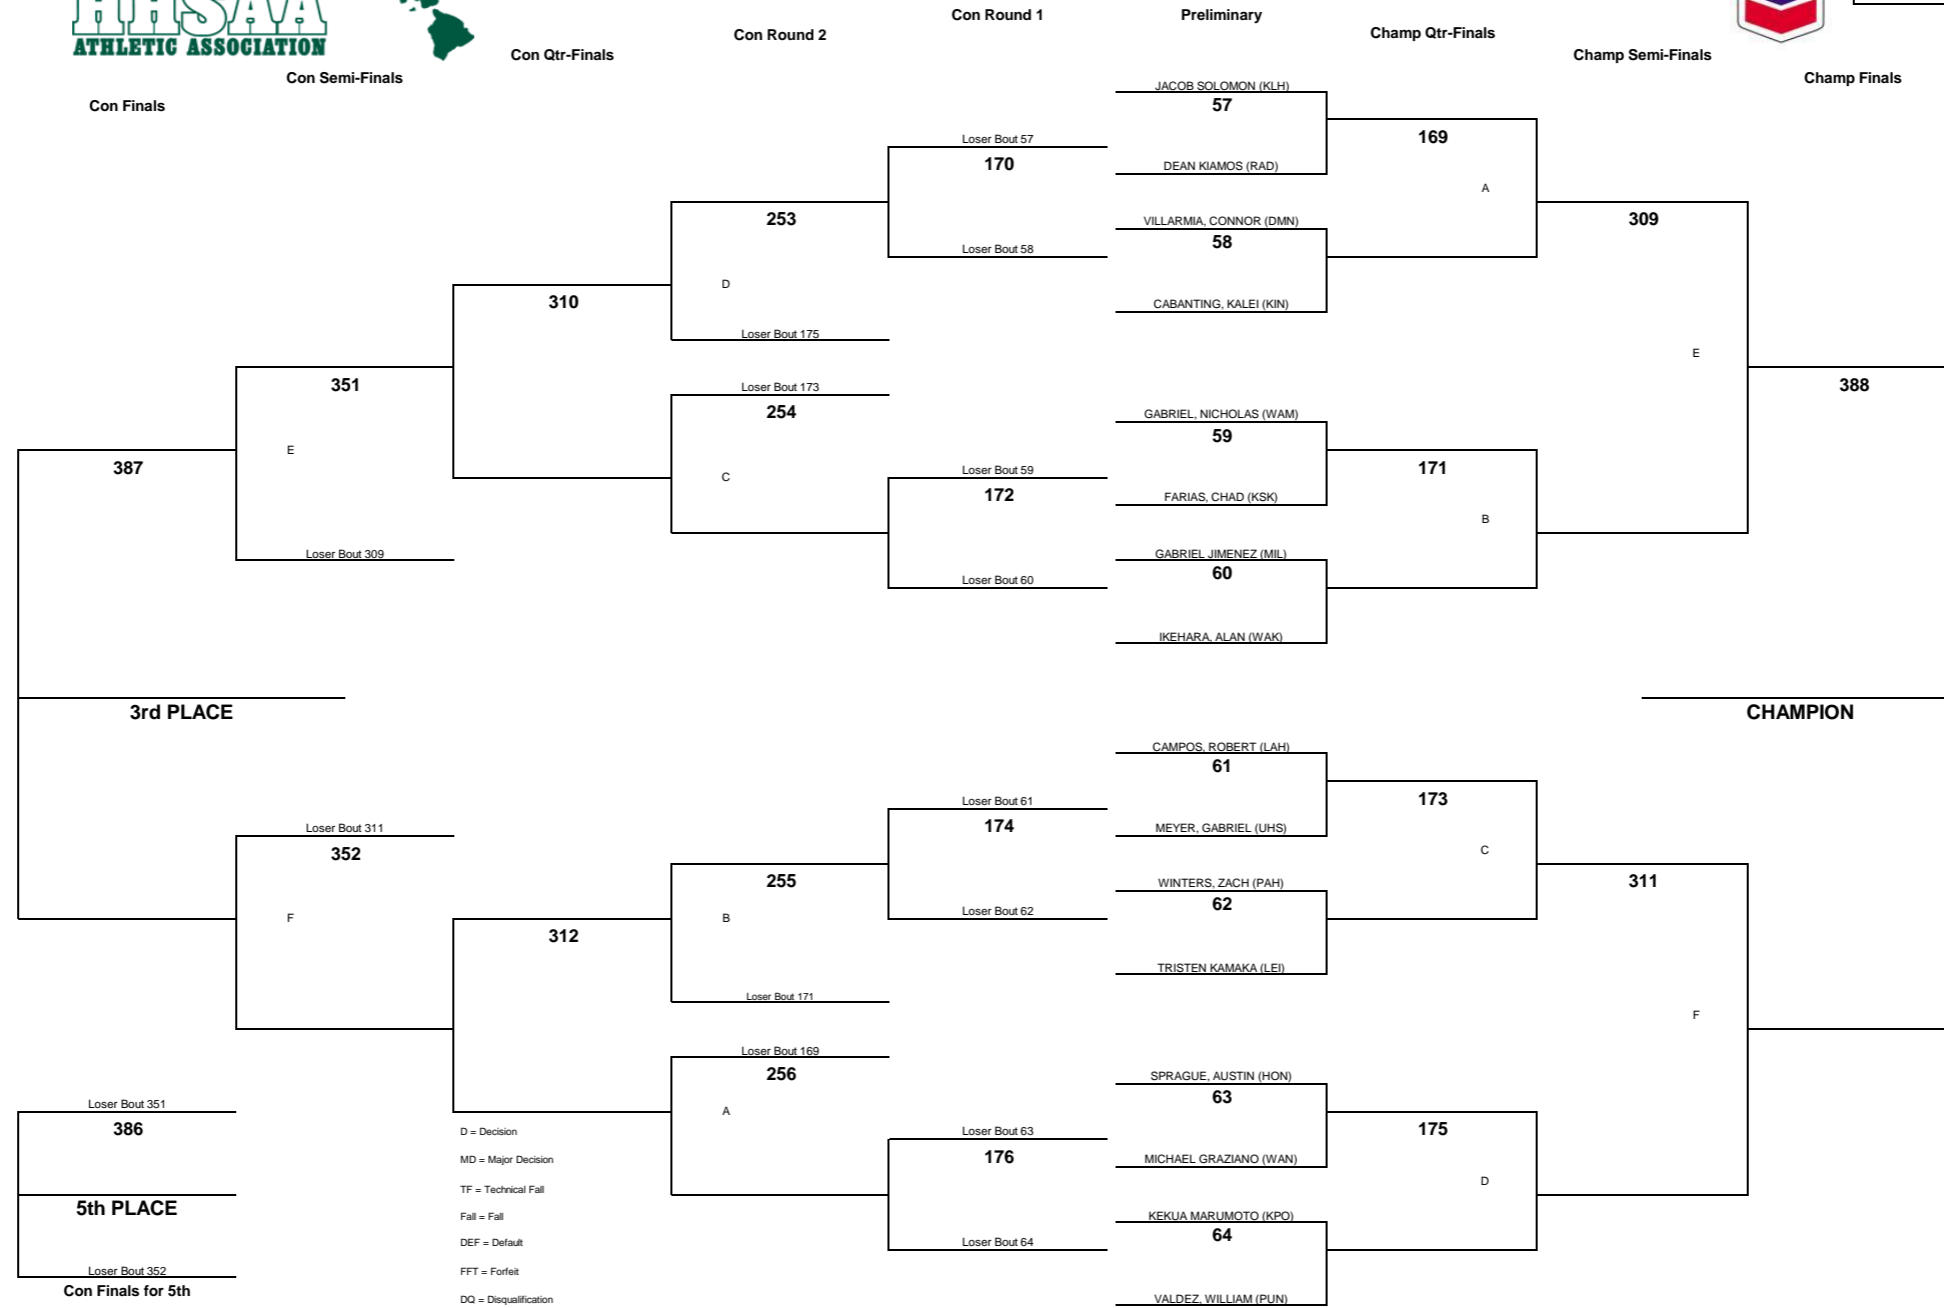

CHEVRON-HAWAII HIGH SCHOOL ATHLETIC ASSOCIATION 2014 BOYS WRESTLING CHAMPIONSHIPS

WEIGHT CLASS
152