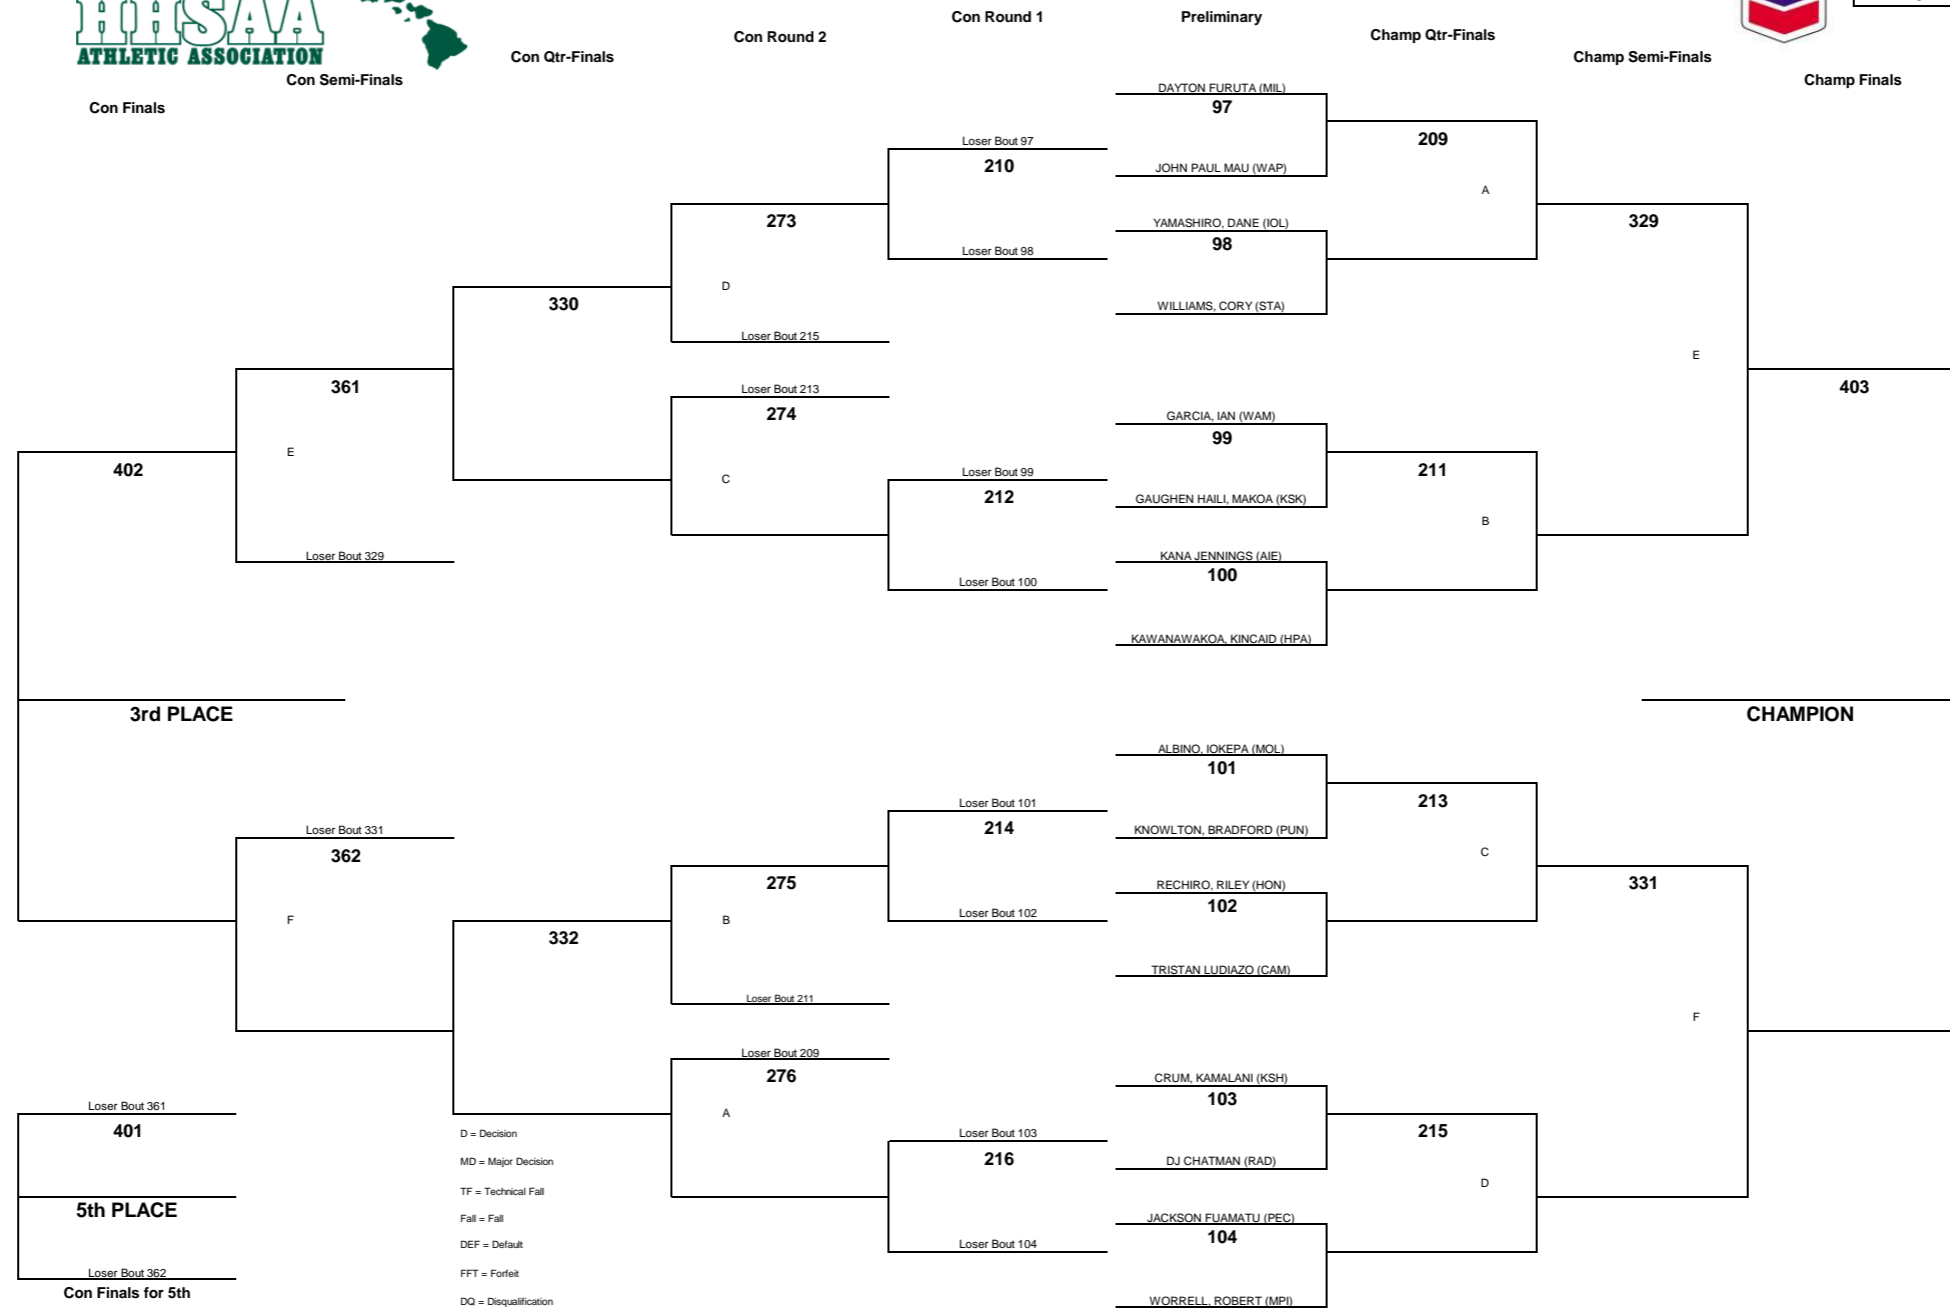

CHEVRON-HAWAII HIGH SCHOOL ATHLETIC ASSOCIATION 2014 BOYS WRESTLING CHAMPIONSHIPS

WEIGHT CLASS
220