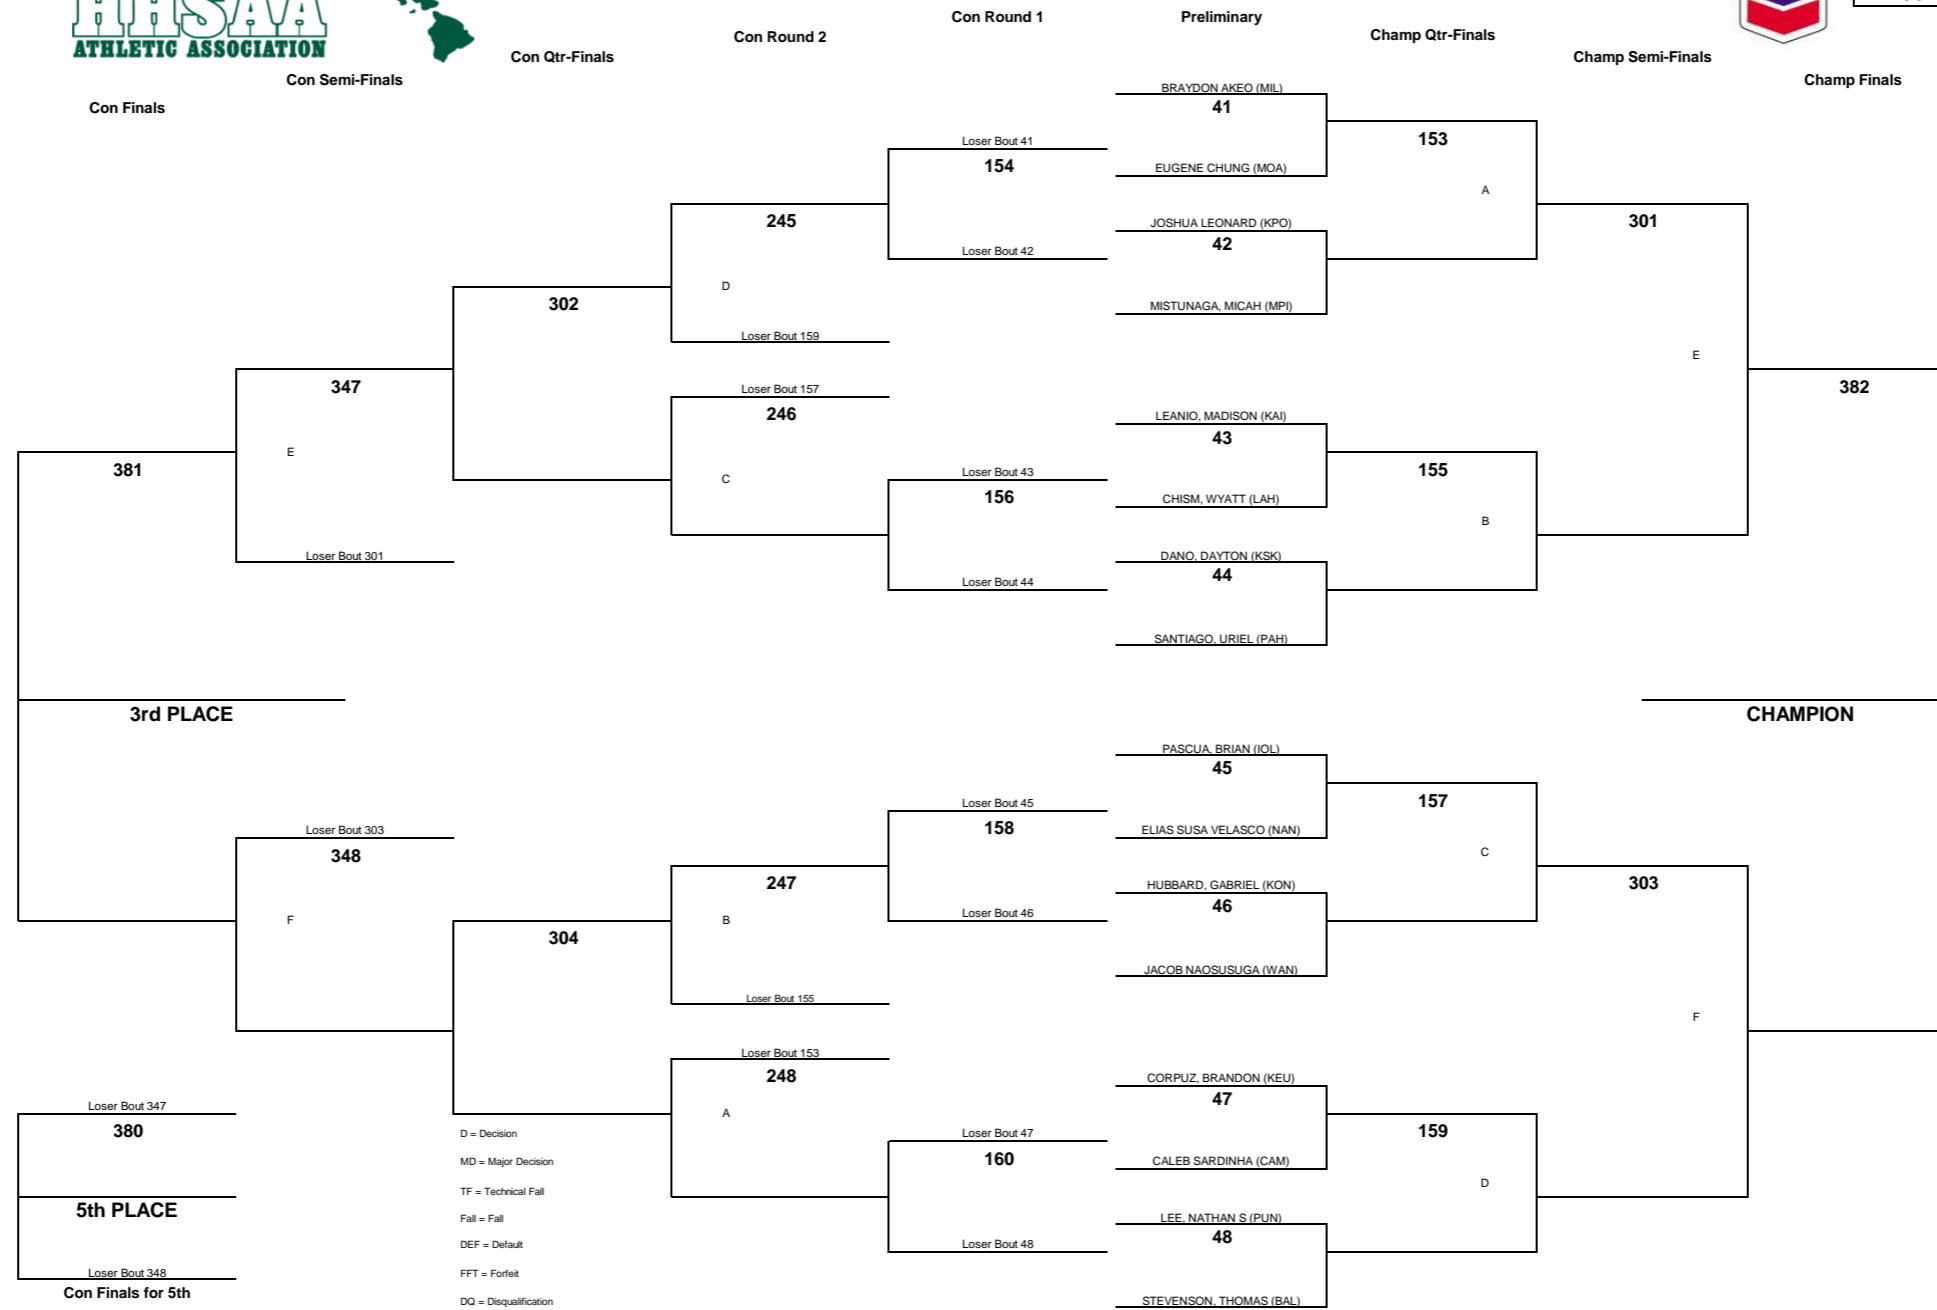

CHEVRON-HAWAII HIGH SCHOOL ATHLETIC ASSOCIATION 2014 BOYS WRESTLING CHAMPIONSHIPS

WEIGHT CLASS
138