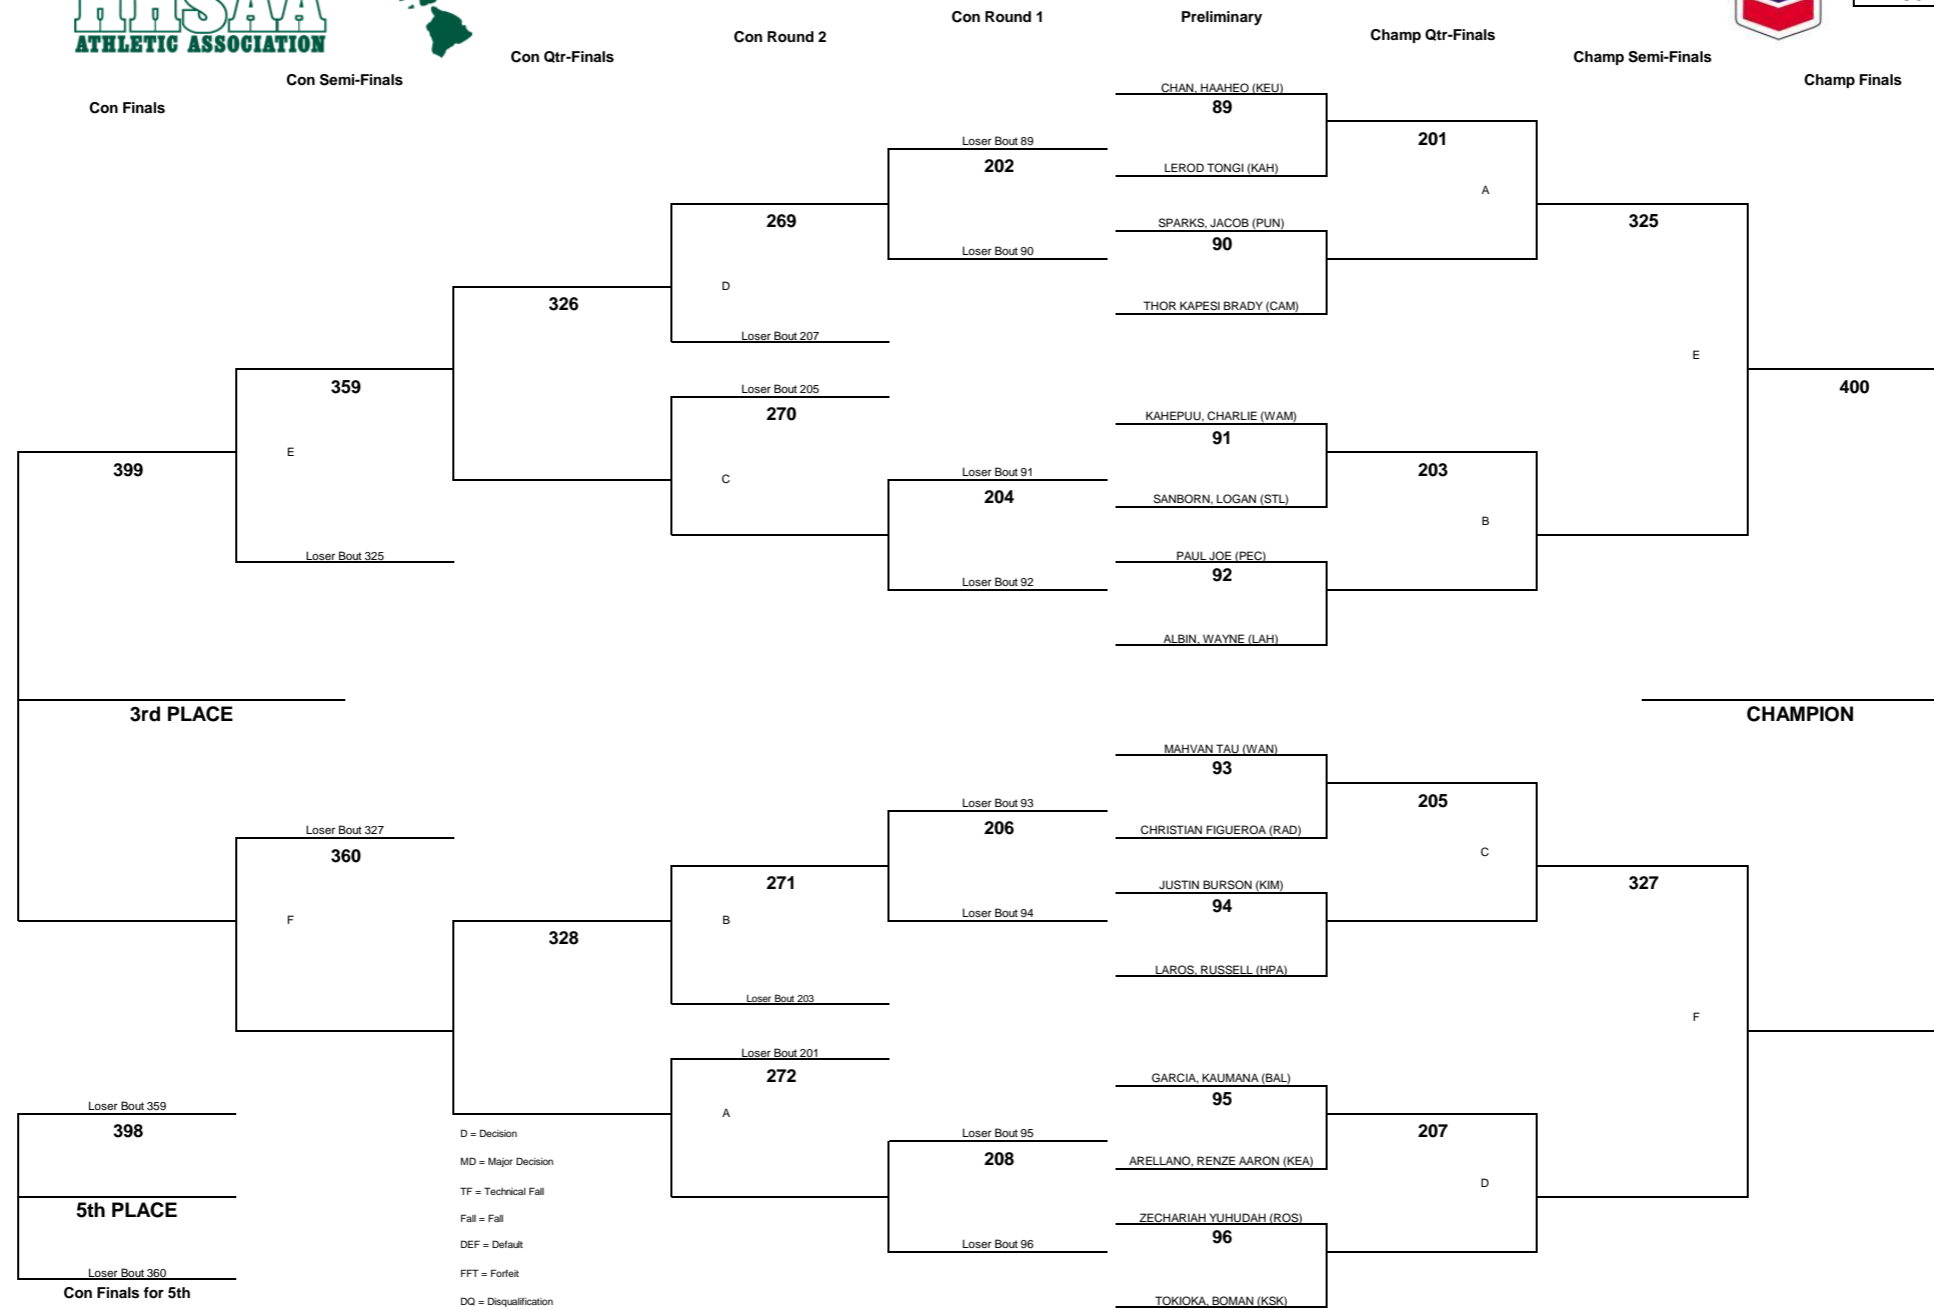

CHEVRON-HAWAII HIGH SCHOOL ATHLETIC ASSOCIATION 2014 BOYS WRESTLING CHAMPIONSHIPS

WEIGHT CLASS
195