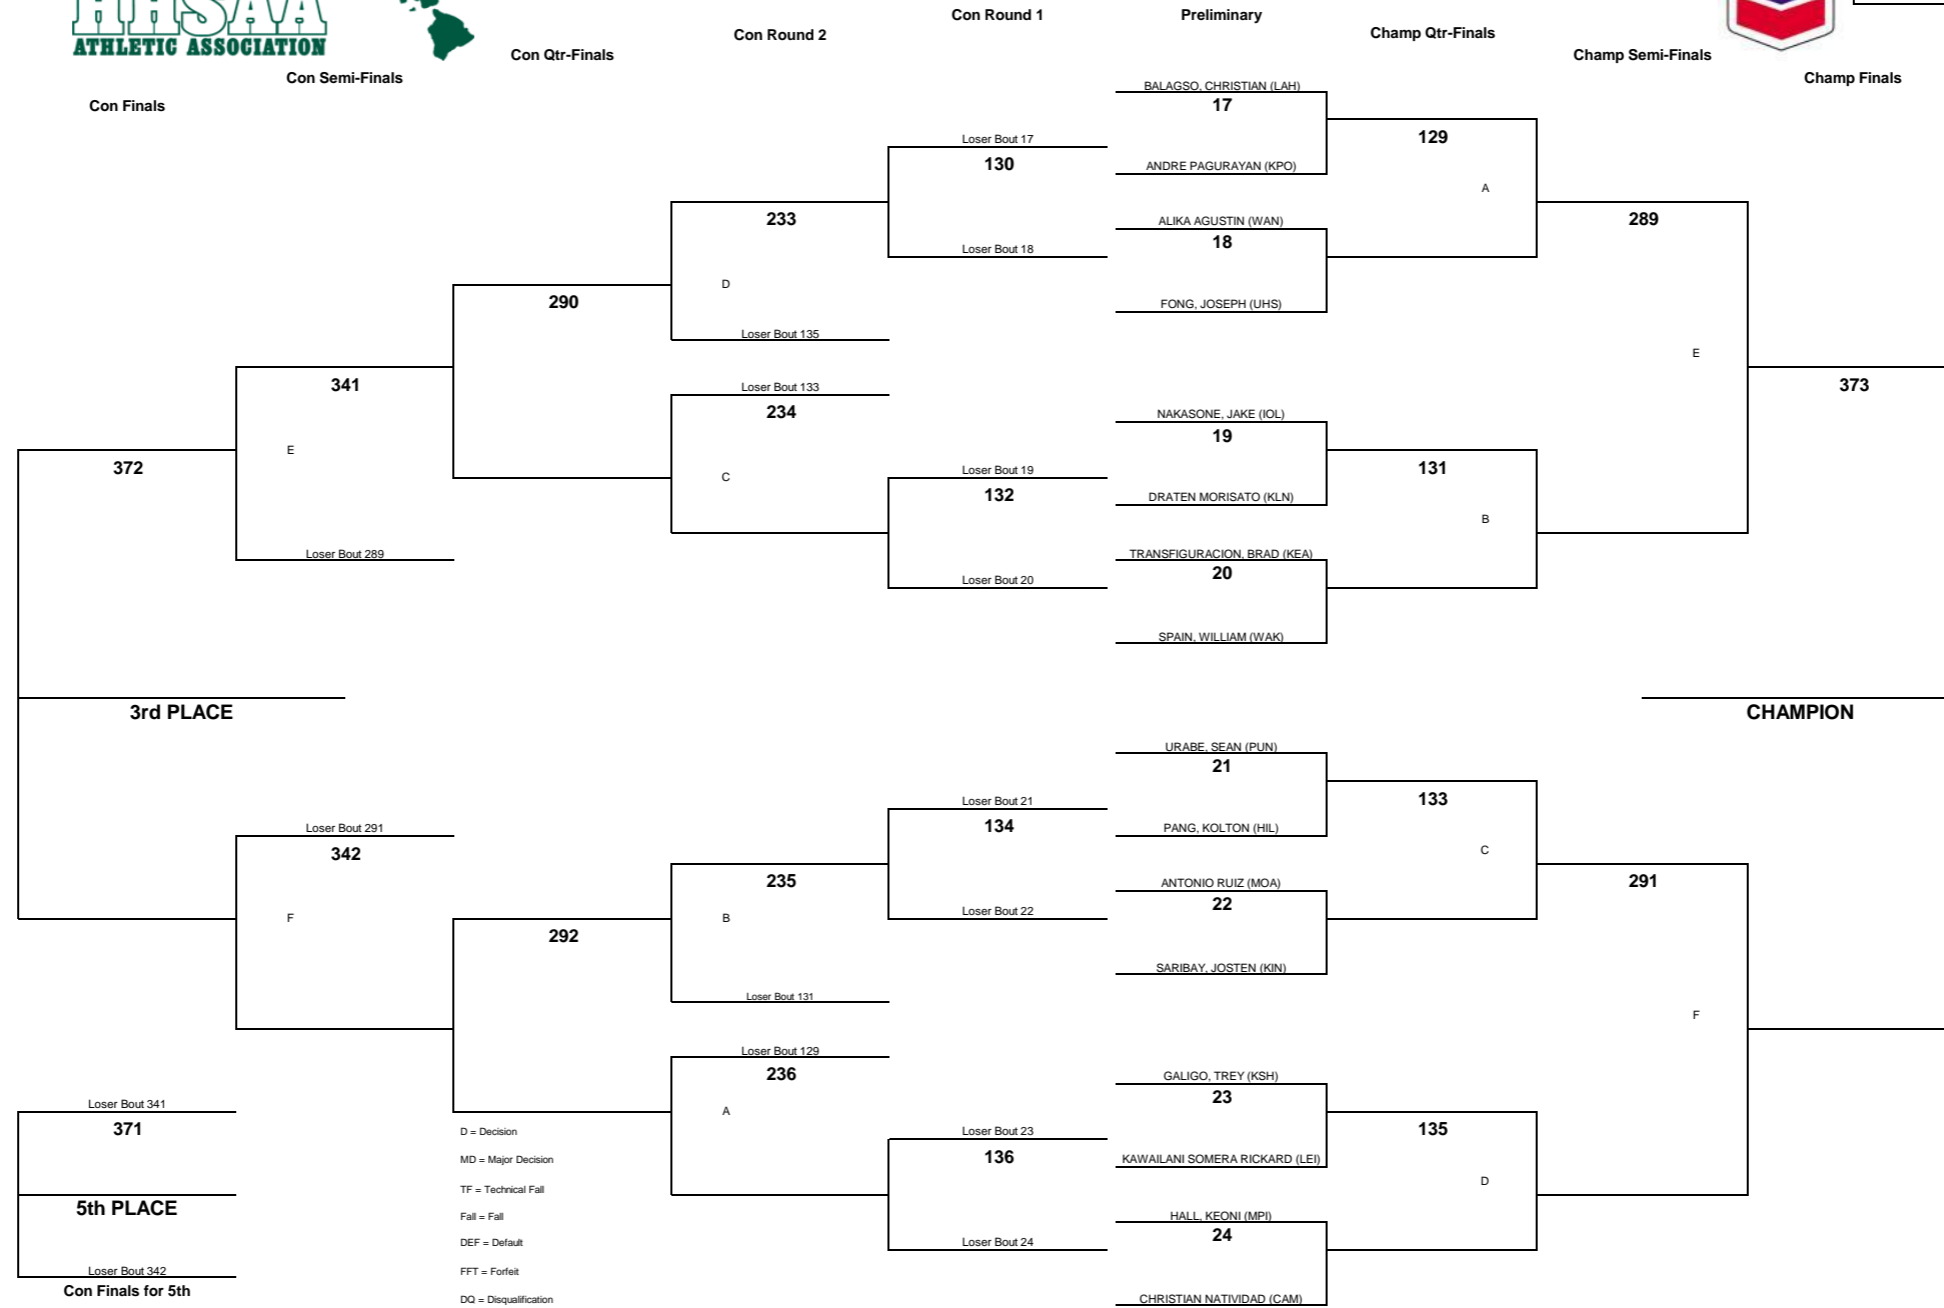

CHEVRON-HAWAII HIGH SCHOOL ATHLETIC ASSOCIATION 2014 BOYS WRESTLING CHAMPIONSHIPS

WEIGHT CLASS
120