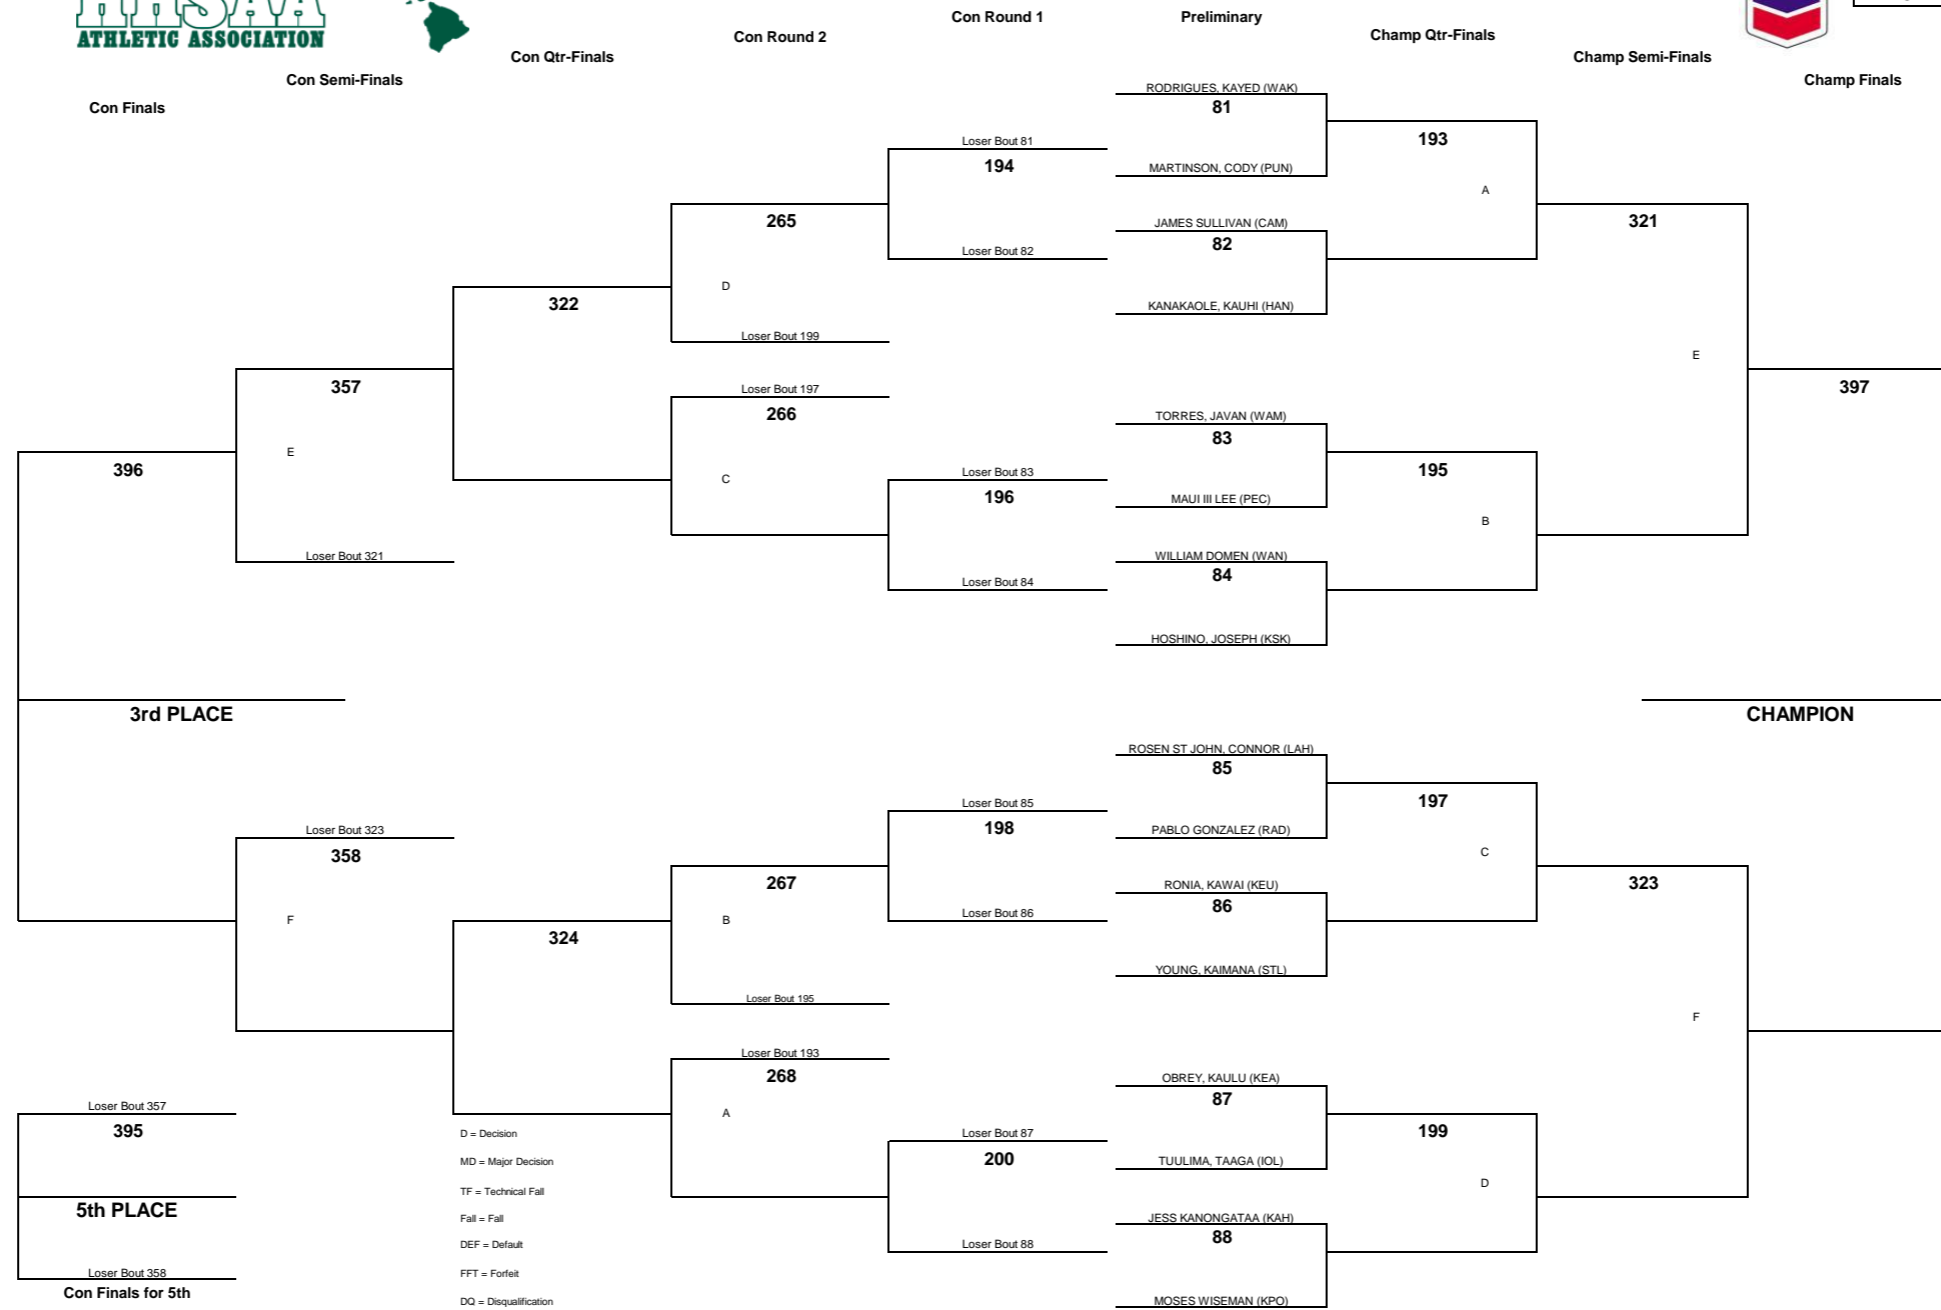

CHEVRON-HAWAII HIGH SCHOOL ATHLETIC ASSOCIATION 2014 BOYS WRESTLING CHAMPIONSHIPS