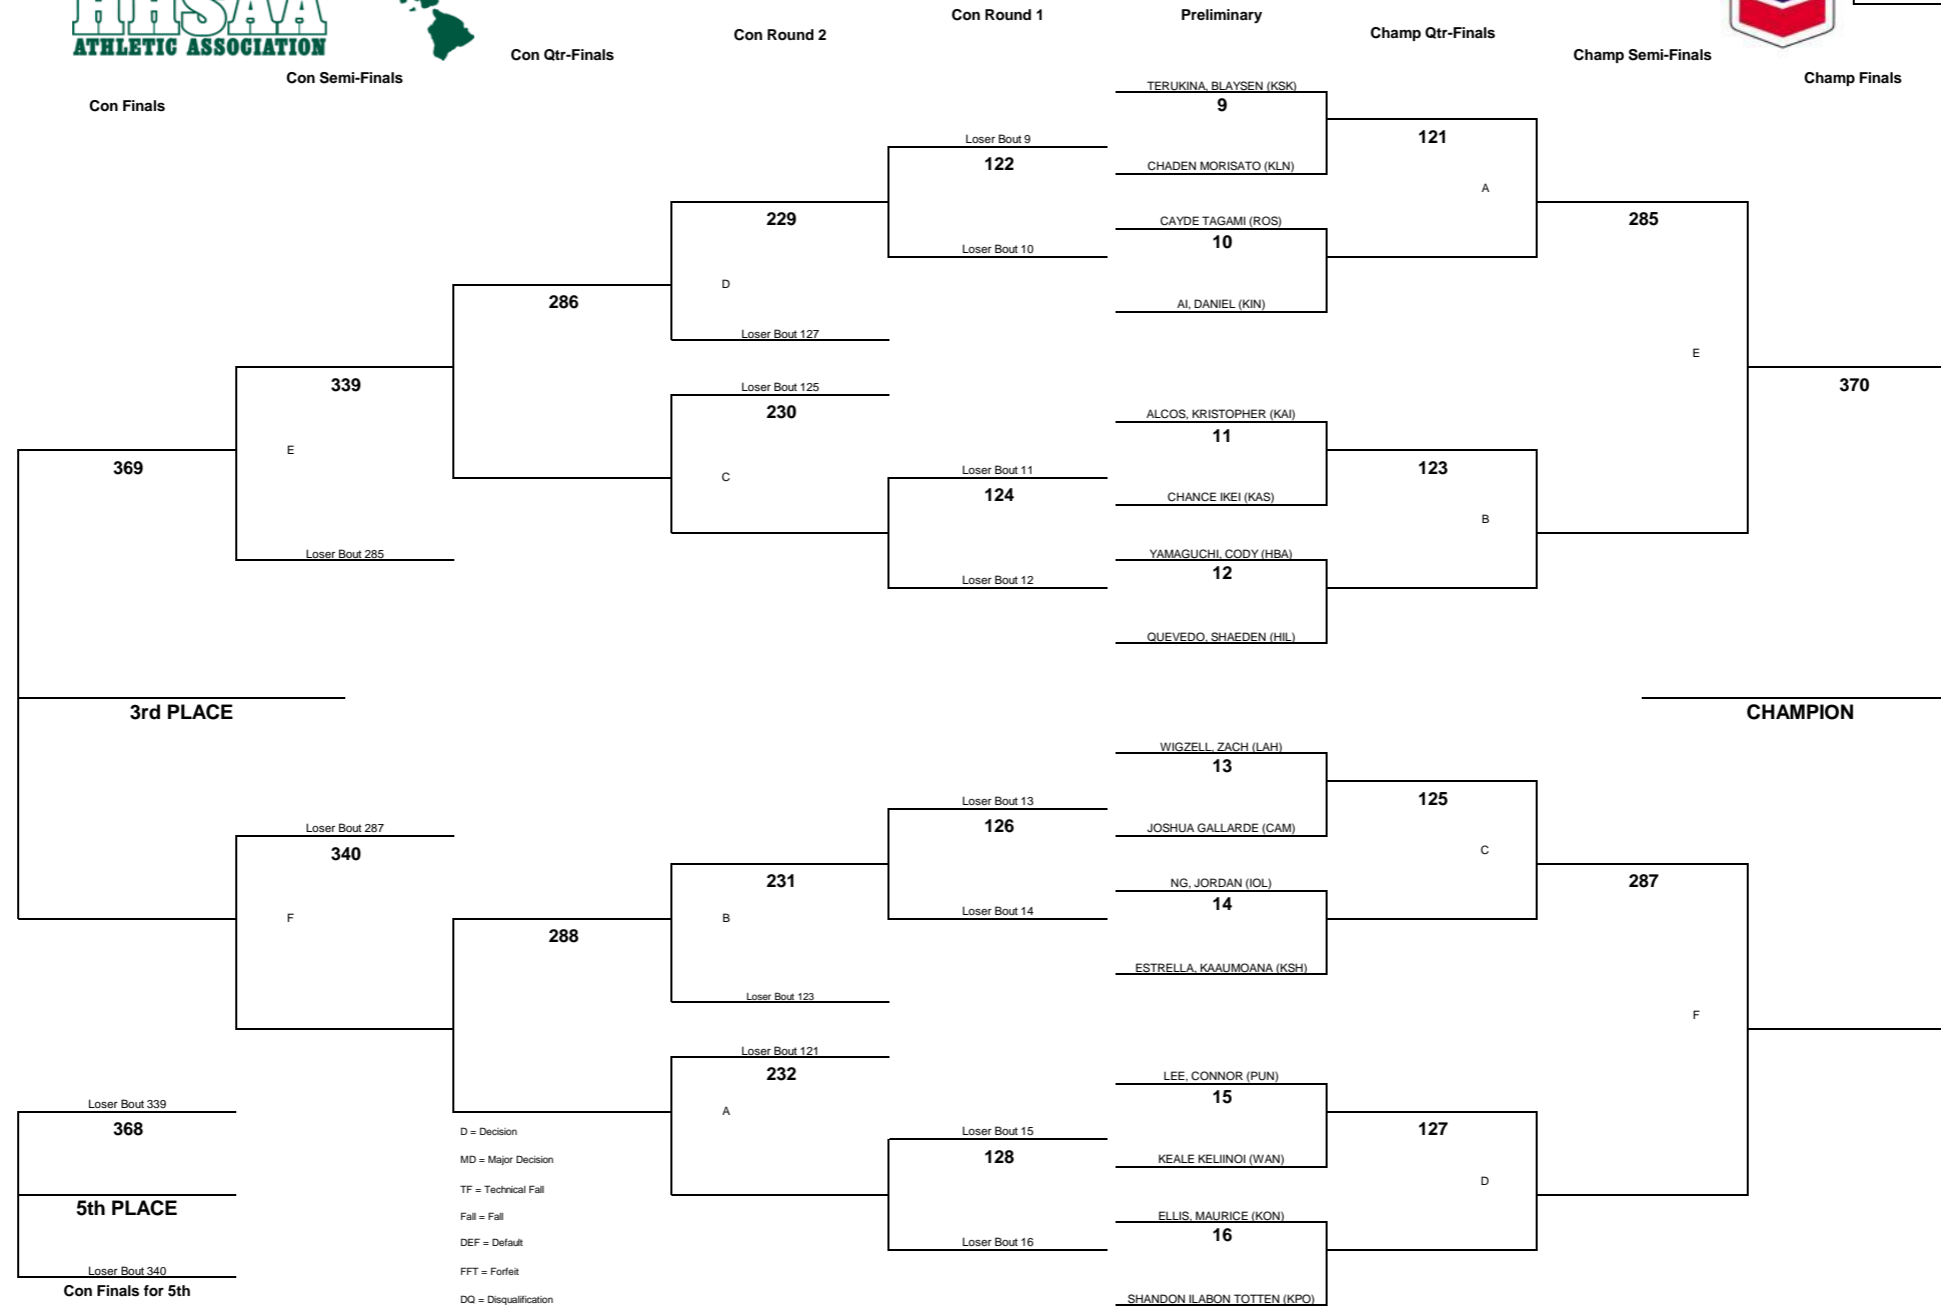

## CHEVRON-HAWAII HIGH SCHOOL ATHLETIC ASSOCIATION 2014 BOYS WRESTLING CHAMPIONSHIPS

WEIGHT CLASS  
**113**