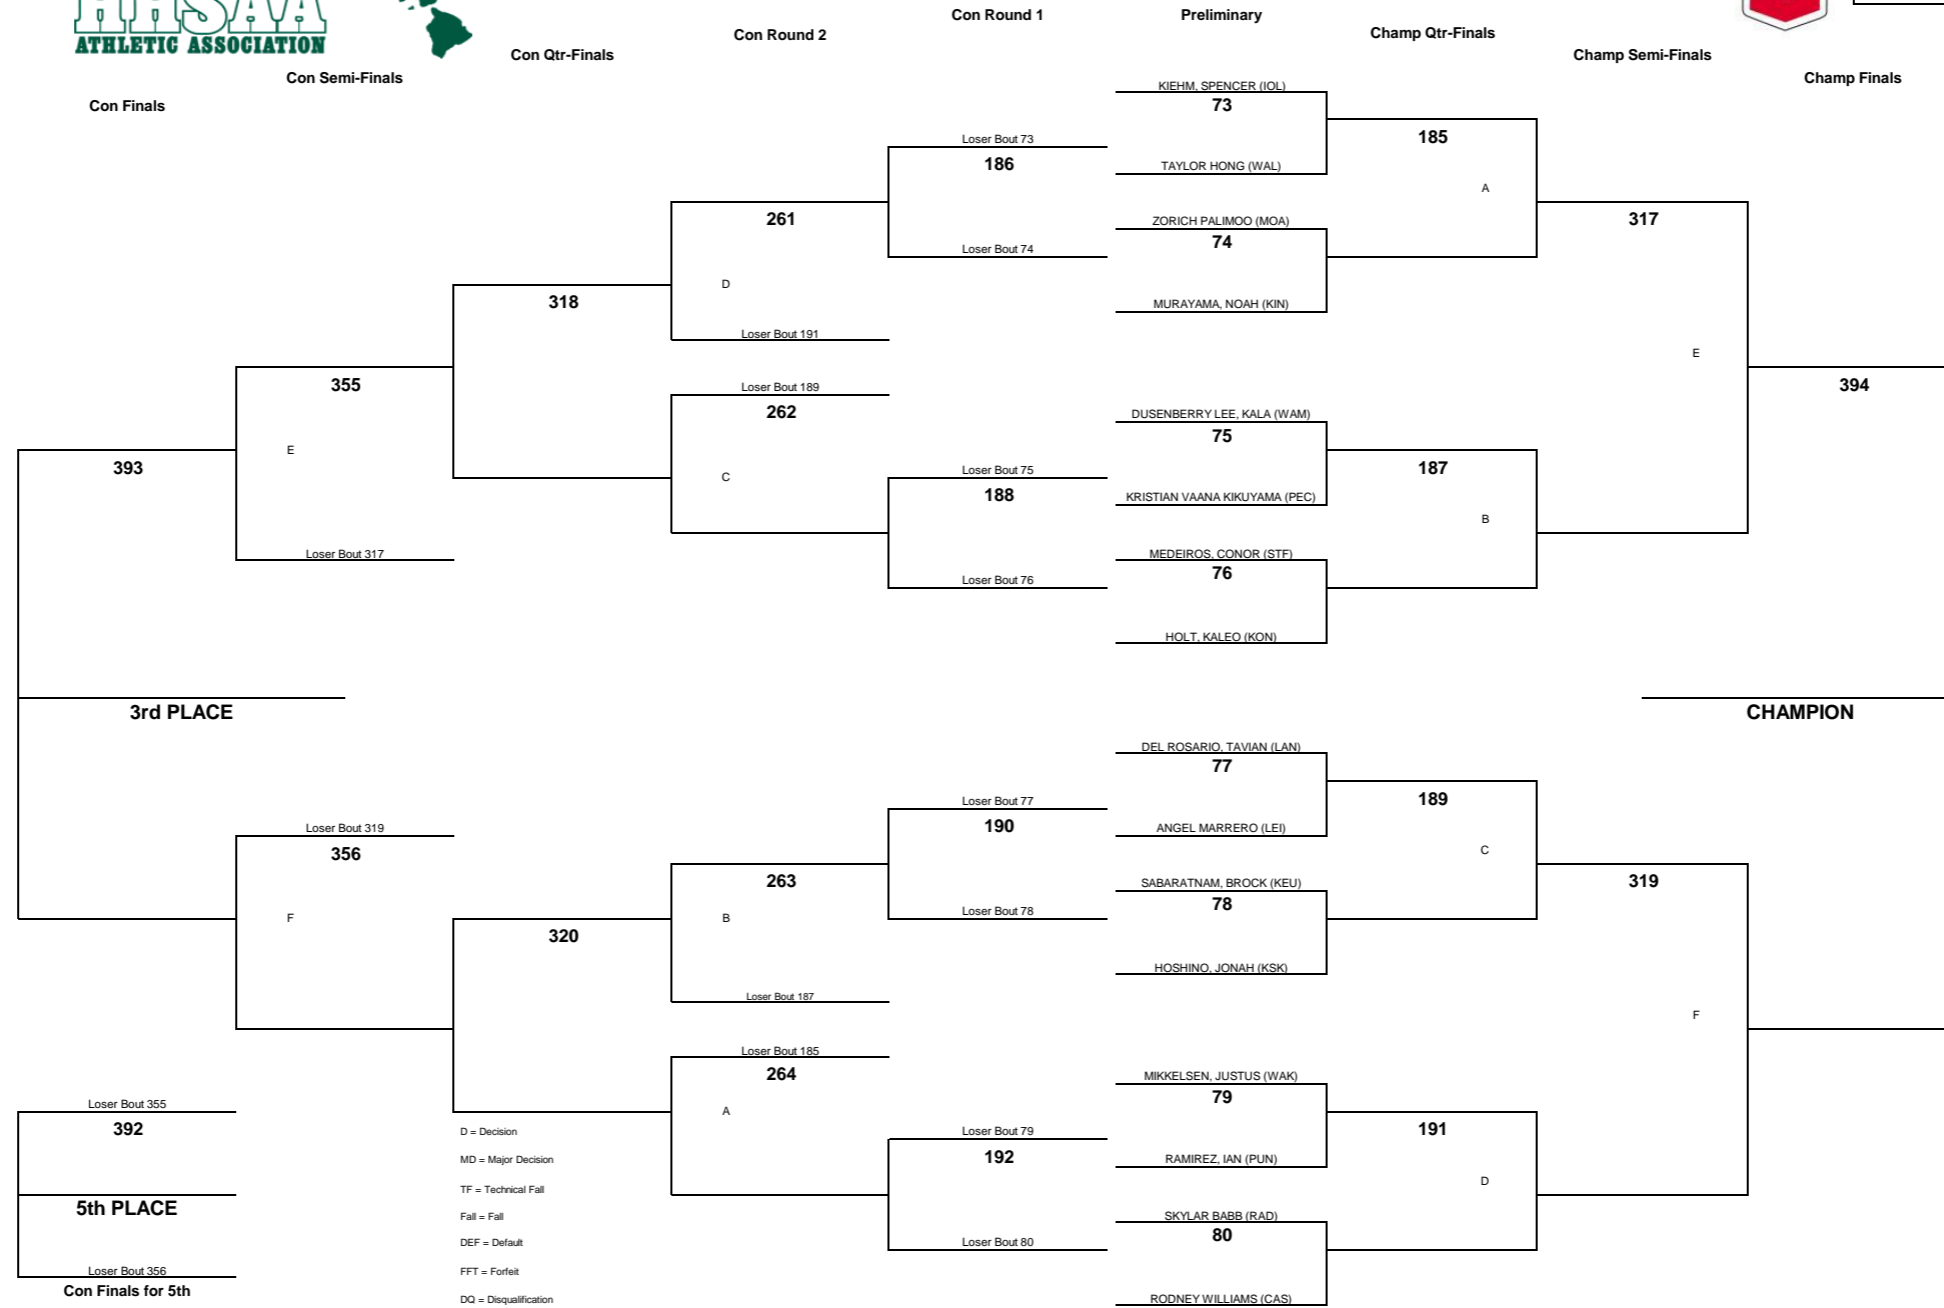

CHEVRON-HAWAII HIGH SCHOOL ATHLETIC ASSOCIATION 2014 BOYS WRESTLING CHAMPIONSHIPS

WEIGHT CLASS
170